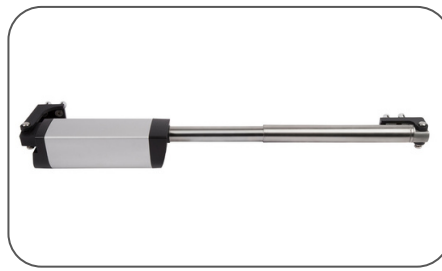

Hydraulic Gate Closer

All FFL 60P gates come with a Locinox Samson2 Hydraulic Gate Closer, allowing for a simple set up and adjustable closing speeds.