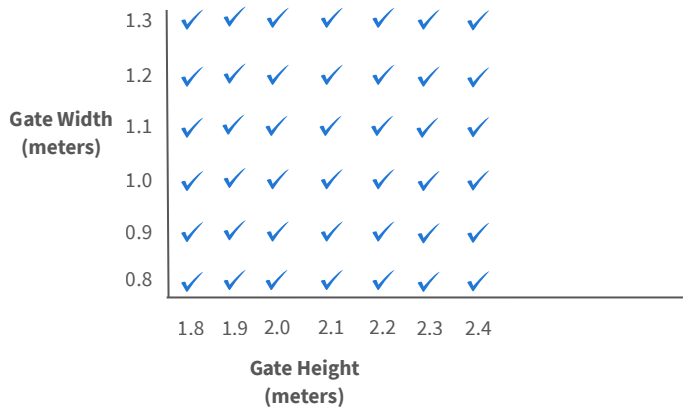

Heights & Colours