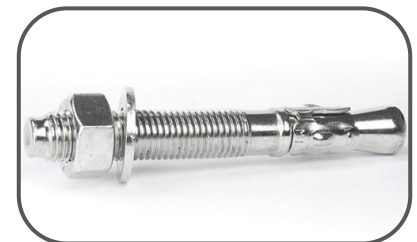

## Optional Extras

Locinox U-Safe - stainless steel safety cable

Anti-Climb Spikes

## What's Included:

- Bolt down posts (2x)
- Gate Leaf
- Locinox Hydraulic Gate Closer
- Locinox Maglock (Fail Open) or Electric Strike (Fail Close)
- Bolt-on Hinges (2x)

Galvanized, zinc plated ground anchor bolts