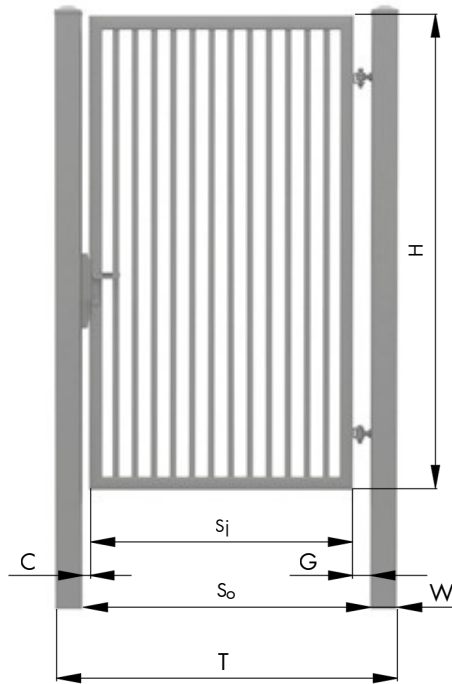

Sizing

- **So** - distance between posts (ordering size)
- **Sj** - clear passage width with the gate installed
- **C** - gate edge to post edge clearance
- **G** - gate edge to post edge clearance
- **H** - gate height (ordering size);
- **T** - overall gate width with posts;
- **W** - post size.

Ordered Width of Gate (So)	Gate height (mm) [H]	Clear Passage (mm)	Gate clearance to ground (mm)	Post dimensions	Post height (mm)	Required space (inc posts)
800 - 1300 mm	1800	So - 160	80	100x100	1820	So + 2000
	1900	So - 160	80	100x100	1920	So + 2000
	2000	So - 160	80	100x100	2020	So + 2000
	2100	So - 160	80	100x100	2120	So + 2000
	2200	So - 160	80	100x100	2220	So + 2000
	2300	So - 160	80	100x100	2320	So + 2000
	2400	So - 160	80	100x100	2420	So + 2000

120mm (M16) and 160mm (M20) posts also available.

Call our Expert Sales Team for more information

First Fence Ltd | Kiln Way, Woodville, South Derbyshire, DE11 8EA

01283 512 111 | www.firstfence.co.uk | sales@firstfence.co.uk