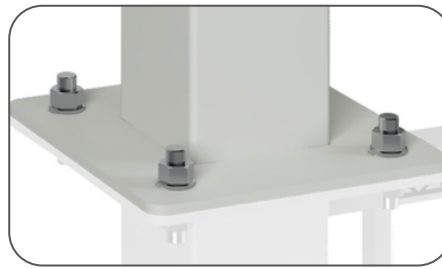

### Bolt Down Posts

These gates come with 100mm posts, ready to bolt down using 4 x M16 ground anchor bolts per post (supplied separately). 120mm (M16) and 160mm (M20) posts also available.