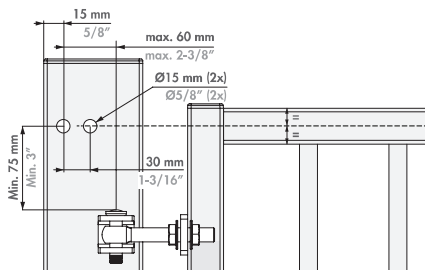

180° hinges

② Mounting Situation

③ Accessories

④ Profile and gate preparation

⚠ Min. distance to respect from post to wall

⑤ Mounting the brackets

90° hinges

② Mounting Situation