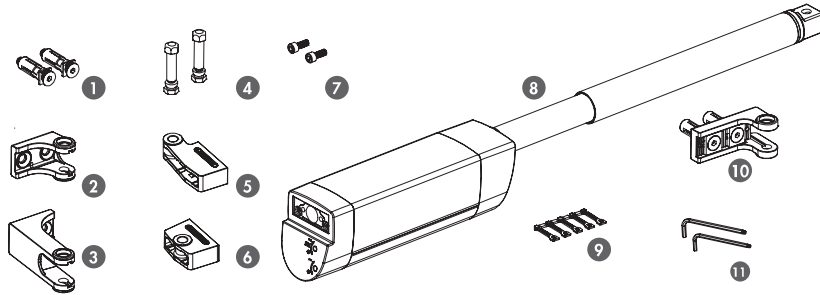

① Package content

1	Quick-Fix
2	90° post bracket
3	180° and Moroccan post bracket
4	Fixation bolts
5	90° tail bracket
6	180° and Moroccan tail bracket
7	Tail bracket bolts
8	Samson-2 gate closer
9	Plastic filler plugs
10	Gate bracket
11	Allen Keys (3 and 5 mm)

180° hinges

② Mounting Situation

③ Accessories

④ Profile and gate preparation

⚠ Min. distance to respect from post to wall

⑤ Mounting the brackets

90° hinges

② Mounting Situation

③ Accessories

④ Profile and gate preparation

⚠ Min. distance to respect from post to wall

⑤ Mounting the brackets

Moroccan Hinge

② Mounting Situation

③ Accessories

④ Profile and gate preparation

⑦ Samson-2 tail bracket installation

⑧ Gate closer installation

Moroccan Hinge

⑥ Mounting the brackets

⑦ Samson-2 tail bracket installation

⑧ Gate closer installation

⑨ Adjusting (3 mm Allen Key)

⑩ Anti-theft protection