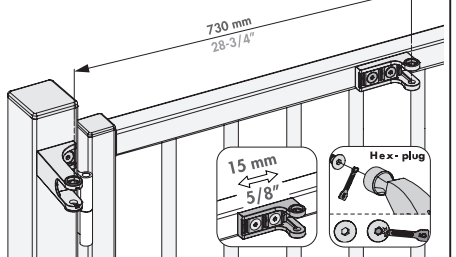

③ Accessories

④ Profile and gate preparation

⚠ Min. distance to respect from post to wall

⑤ Mounting the brackets

Moroccan Hinge

② Mounting Situation

③ Accessories

④ Profile and gate preparation

⚠ Min. distance to respect from post to wall

⑤ Mounting the brackets

180° hinges

⑥ Mounting the brackets

⑦ Samson-2 tail bracket installation

⑧ Gate closer installation

90° hinges

⑥ Mounting the brackets

⑦ Samson-2 tail bracket installation

⑧ Gate closer installation

Moroccan Hinge

⑥ Mounting the brackets

⑦ Samson-2 tail bracket installation

⑧ Gate closer installation

⑨ Adjusting (3 mm Allen Key)

⑩ Anti-theft protection