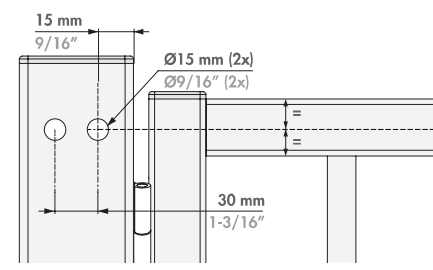

180° hinges

② Mounting Situation

③ Accessories

④ Profile and gate preparation

⚠ Min. distance to respect from post to wall

⑤ Mounting the brackets

90° hinges

② Mounting Situation

③ Accessories

④ Profile and gate preparation

⚠ Min. distance to respect from post to wall

⑤ Mounting the brackets

Moroccan Hinge

② Mounting Situation

③ Accessories

④ Profile and gate preparation

⚠ Min. distance to respect from post to wall

⑤ Mounting the brackets

180° hinges

⑥ Mounting the brackets

⑦ Samson-2 tail bracket installation

⑧ Gate closer installation

90° hinges

⑥ Mounting the brackets