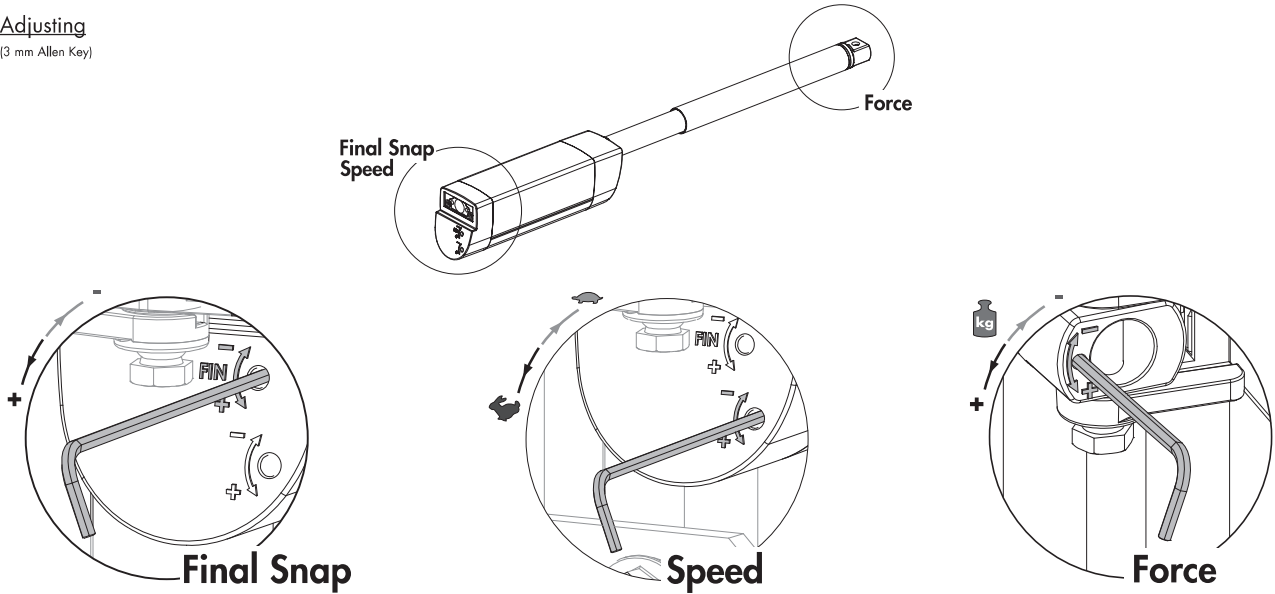

③ Accessories

④ Profile and gate preparation

⚠ Min. distance to respect from post to wall

⑤ Mounting the brackets

Moroccan Hinge

② Mounting Situation

③ Accessories

④ Profile and gate preparation

⚠ Min. distance to respect from post to wall

⑤ Mounting the brackets

180° hinges

⑥ Mounting the brackets

⑦ Samson-2 tail bracket installation

⑧ Gate closer installation

90° hinges

⑥ Mounting the brackets

⑦ Samson-2 tail bracket installation

⑧ Gate closer installation

Moroccan Hinge

⑥ Mounting the brackets

⑦ Samson-2 tail bracket installation

⑧ Gate closer installation

⑨ Adjusting (3 mm Allen Key)

⑩ Anti-theft protection