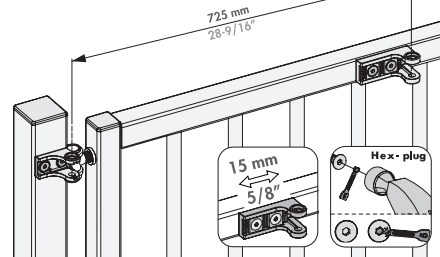

180° hinges

② Mounting Situation

③ Accessories

④ Profile and gate preparation

⚠ Min. distance to respect from post to wall

⑤ Mounting the brackets

90° hinges

② Mounting Situation

③ Accessories

④ Profile and gate preparation

⚠ Min. distance to respect from post to wall

⑤ Mounting the brackets

Moroccan Hinge

② Mounting Situation

③ Accessories

④ Profile and gate preparation

⚠ Min. distance to respect from post to wall

⑤ Mounting the brackets

180° hinges

⑥ Mounting the brackets

⑦ Samson-2 tail bracket installation

⑧ Gate closer installation

90° hinges

⑥ Mounting the brackets

⑦ Samson-2 tail bracket installation

⑧ Gate closer installation

Moroccan Hinge

⑥ Mounting the brackets

⑦ Samson-2 tail bracket installation

⑧ Gate closer installation

⑨ Adjusting (3 mm Allen Key)

⑩ Anti-theft protection