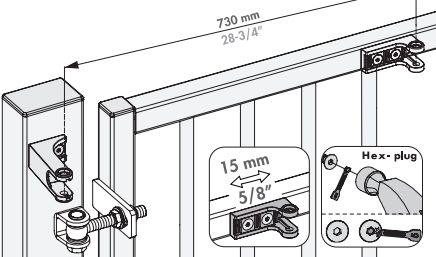

180° hinges

② Mounting Situation

③ Accessories

④ Profile and gate preparation

⚠ Min. distance to respect from post to wall

⑤ Mounting the brackets

90° hinges

② Mounting Situation

③ Accessories

④ Profile and gate preparation

⚠ Min. distance to respect from post to wall

⑤ Mounting the brackets

Moroccan Hinge

② Mounting Situation

③ Accessories

④ Profile and gate preparation

⚠ Min. distance to respect from post to wall

⑤ Mounting the brackets

180° hinges

⑥ Mounting the brackets

⑦ Samson-2 tail bracket installation

⑧ Gate closer installation

90° hinges

⑥ Mounting the brackets

⑦ Samson-2 tail bracket installation

⑧ Gate closer installation

Moroccan Hinge

⑥ Mounting the brackets

⑦ Samson-2 tail bracket installation

⑧ Gate closer installation

⑨ Adjusting (3 mm Allen Key)

⑩ Anti-theft protection