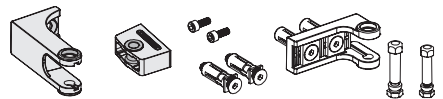

180° hinges

② Mounting Situation

③ Accessories

④ Profile and gate preparation

⚠ Min. distance to respect from post to wall

⑤ Mounting the brackets

90° hinges

② Mounting Situation

③ Accessories

④ Profile and gate preparation

⚠ Min. distance to respect from post to wall

⑤ Mounting the brackets

Moroccan Hinge

② Mounting Situation

③ Accessories

④ Profile and gate preparation

⚠ Min. distance to respect from post to wall

⑤ Mounting the brackets

180° hinges

⑥ Mounting the brackets

⑦ Samson-2 tail bracket installation

⑧ Gate closer installation

90° hinges

⑥ Mounting the brackets