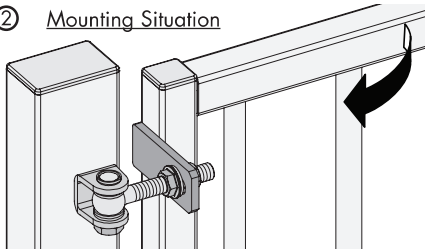

① Package content

1	Quick-Fix
2	90° post bracket
3	180° and Moroccan post bracket
4	Fixation bolts
5	90° tail bracket
6	180° and Moroccan tail bracket
7	Tail bracket bolts
8	Samson-2 gate closer
9	Plastic filler plugs
10	Gate bracket
11	Allen Keys (3 and 5 mm)

180° hinges

② Mounting Situation

③ Accessories

④ Profile and gate preparation

⚠ Min. distance to respect from post to wall

⑤ Mounting the brackets

90° hinges

② Mounting Situation