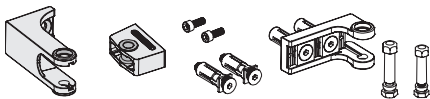

① Package content

1	Quick-Fix
2	90° post bracket
3	180° and Moroccan post bracket
4	Fixation bolts
5	90° tail bracket
6	180° and Moroccan tail bracket
7	Tail bracket bolts
8	Samson-2 gate closer
9	Plastic filler plugs
10	Gate bracket
11	Allen Keys (3 and 5 mm)

180° hinges

② Mounting Situation

③ Accessories

④ Profile and gate preparation

⚠ Min. distance to respect from post to wall

⑤ Mounting the brackets

90° hinges

② Mounting Situation