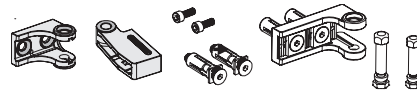

① Package content

1	Quick-Fix
2	90° post bracket
3	180° and Moroccan post bracket
4	Fixation bolts
5	90° tail bracket
6	180° and Moroccan tail bracket
7	Tail bracket bolts
8	Samson-2 gate closer
9	Plastic filler plugs
10	Gate bracket
11	Allen Keys (3 and 5 mm)

180° hinges

② Mounting Situation

③ Accessories

④ Profile and gate preparation

⚠ Min. distance to respect from post to wall

⑤ Mounting the brackets

90° hinges

② Mounting Situation

③ Accessories

④ Profile and gate preparation

⚠ Min. distance to respect from post to wall

⑤ Mounting the brackets

Moroccan Hinge

② Mounting Situation

③ Accessories

④ Profile and gate preparation