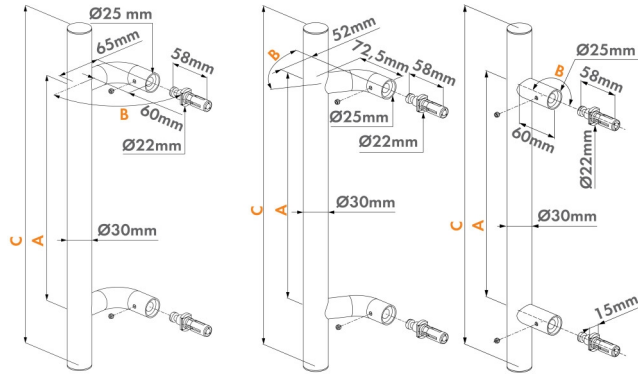

BAR-I

<https://www.locinox.com/en-gb/gate-hardware/accessories-for-locks-keeps/special-handles/d00000098>

Fixed stainless steel handle with straight or angled mounting brackets. Can be used single or double sided.

TECHNICAL SPECIFICATIONS