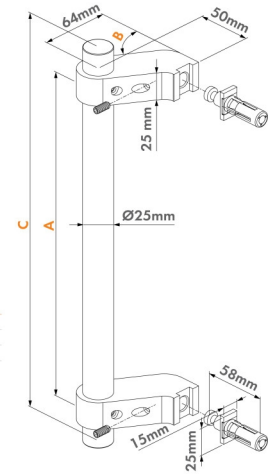

# BAR-A

<https://www.locinox.com/en-gb/gate-hardware/accessories-for-locks-keeps/special-handles/d00000099>

Fixed anodized aluminium handle with straight or angled mounting brackets. Can be used single or double sided.

	A	B	C
BAR-A-300-00-365-1	300 mm	0°	365 mm
BAR-A-300-00-365-2	300 mm	0°	365 mm
BAR-A-300-60-365-1	300 mm	60°	365 mm
BAR-A-300-60-365-2	300 mm	60°	365 mm