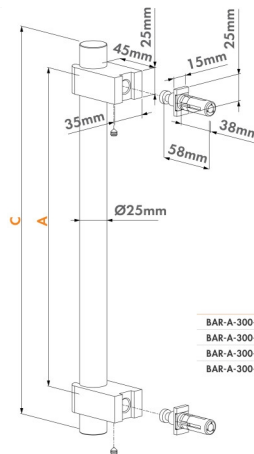

# BAR-A

<https://www.locinox.com/en-gb/gate-hardware/accessories-for-locks-keeps/special-handles/d00000099>

Fixed anodized aluminium handle with straight or angled mounting brackets. Can be used single or double sided.

	A	B	C
BAR-A-300-00-365-1	300 mm	0°	365 mm
BAR-A-300-00-365-2	300 mm	0°	365 mm
BAR-A-300-60-365-1	300 mm	60°	365 mm
BAR-A-300-60-365-2	300 mm	60°	365 mm