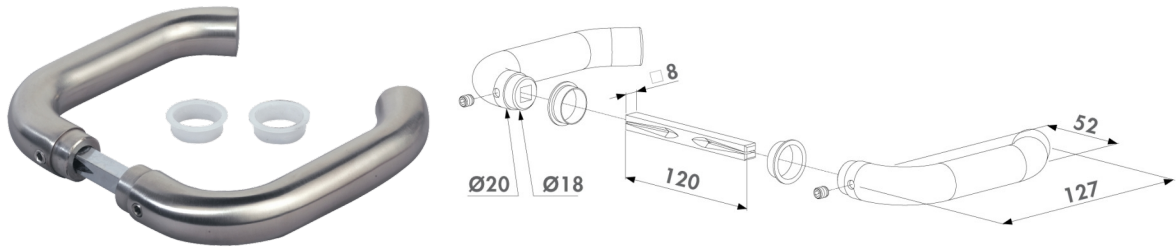

Handle pairs

3006I-H

<https://www.locinox.com/en-gb/gate-hardware/accessories-for-locks-keeps/handle-pairs/p00006365>

Handle pair in stainless steel with square 120 mm spindle for insert locks.

TECHNICAL SPECIFICATIONS