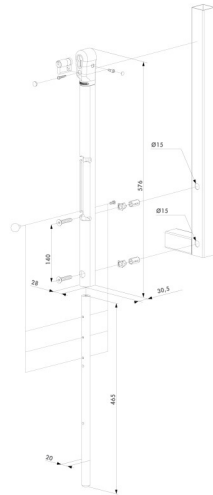

Drop bolts

KEYDROP

<https://www.locinox.com/en-gb/gate-hardware/drop-bolts/p00006405>

Lockable drop bolt interchangeable with the standard VSA-VSF drop bolts. This product enables you to lock the drop bolt in open or closed position.

TECHNICAL SPECIFICATIONS

Left-Right Adjustability	Yes
Installation Method	Quick-Fix
Throw	140mm
Profile Type	Flat
	Square
Cylinder Type	Euro Profile
Cylinder Length	37 mm
Gate Profile	$x \geq 40$ mm
Materials Main Part(s)	Powder Coated Aluminium
	Stainless Steel
Hours of Salt Spray Testing	500
Test Frequency	500000
Years of Warranty	3