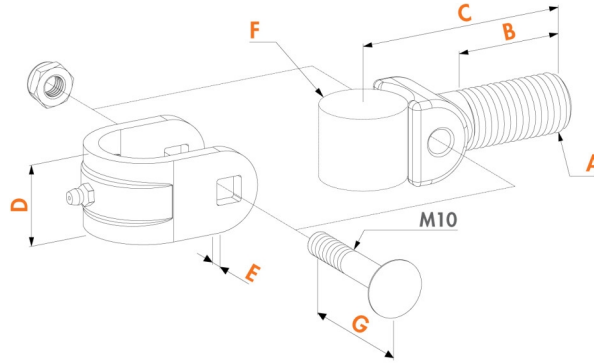

Hinge parts

1004ORNA

<https://www.locinox.com/en-gb/gate-hardware/hinges/hinge-parts/d00000150>

Hot-dip galvanized clamp hinge.

	A	B	C	D	E	F	G
1004ORNA-M20	M20	40	81	29	6	∅ 30	55
1004ORNA-M24	M24	45	89	34	6	∅ 35	60
1004ORNA-M27	M27	65	106	39	6	∅ 40	65