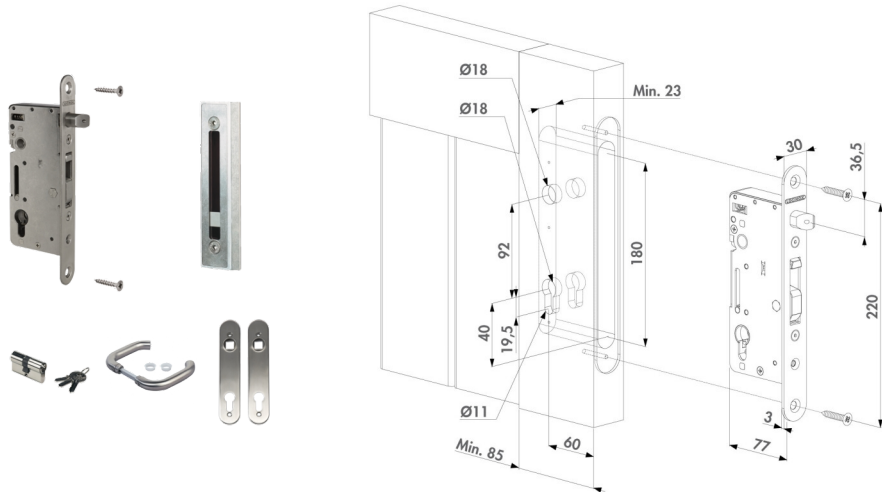

Insert locks

H-WOOD-SET

<https://www.locinox.com/en-gb/gate-hardware/locks/insert-locks/d0000021>

Complete set to equip your wooden gates with an adjustable, stainless steel insert lock and keep. A safe anchoring of the gate is guaranteed. A massive, stainless steel hook matches the corresponding keep and firmly closes your gate. Set with stainless steel cover shields, handles and a 60 or 80 mm cylinder.