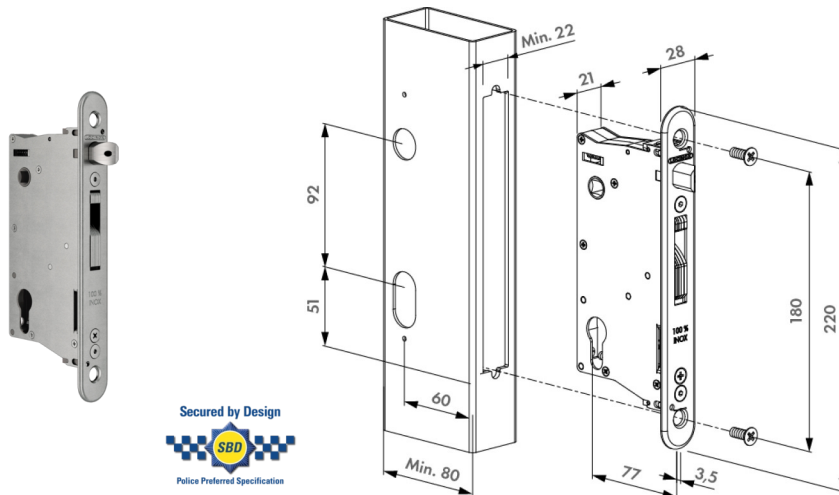

EIGHTYLOCK

<https://www.locinox.com/en-gb/gate-hardware/locks/insert-locks/d0000011>

Prime insert lock with 100% stainless steel mechanism. The stainless steel, adjustable self-latching bolt and hook combined with the right keep guarantee a strong and solid closed gate where the gate wings can not be pulled apart or forced open. The lock can be installed on metal, aluminium, wooden and PVC gates. Thanks to the patented "Click-It" system the lock is mounted in seconds.

TECHNICAL SPECIFICATIONS

Left-Right Adjustability	Yes
Installation Method	Click-it
	Cross recessed Screws / Tapping Screws (PH 3)
Daybolt Adjustability	10 mm
Key-operated Self-Latching Bolt	Yes
Throw	Hook 21 mm
Follower Size	Square 8 mm
Backset	60 mm
Cylinder Type	Euro Profile
Depth Adjustability	x
Materials Main Part(s)	Stainless Steel Mechanism
Hours of Salt Spray Testing	500
Test Frequency	500,000 Cycles
Years of Warranty	3