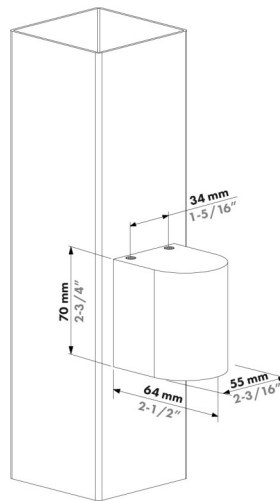

ARCO

<https://www.locinox.com/en-gb/access-control/lighting/d00000189>

Upgrade your gate installations and surrounding areas with a warm and atmospheric touch with this arched wall lighting from the HELIOS portfolio. The high-quality aluminium housing guarantees durability in all weather conditions. Choose from different standard colours or personalize the uncoloured variant with any powder coating of your choice. These lights are available in 55 mm and 75 mm widths and in variants for 230V AC or 12-24V DC connection.

TECHNICAL SPECIFICATIONS

Installation Method	Quick-Fix Screws
Profile Type	Flat Square
Operating Voltage	230V AC 24V DC
Power	3W 4.6W
Gate Profile	$x \geq 60$ mm
IP Rating	65
Illuminance	300 Lm / 2700K
Beam Angle	140°
Materials Main Part(s)	Anodised And Powder Coated Aluminium Resin Encapsulated Electronics Resin Encapsulated PCB
Test Frequency	50,000 Hours
Years of Warranty	2