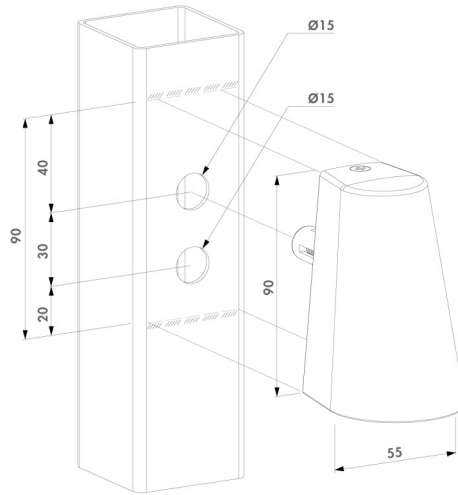

TRICONE

<https://www.locinox.com/en-gb/access-control/lighting/p00013398>

Plug & Play design LED lighting for your fences & gates. Gives your gate an aesthetical look with minimal power consumption! The Quick-Fix provides a fast and strong fixing on your fencing.