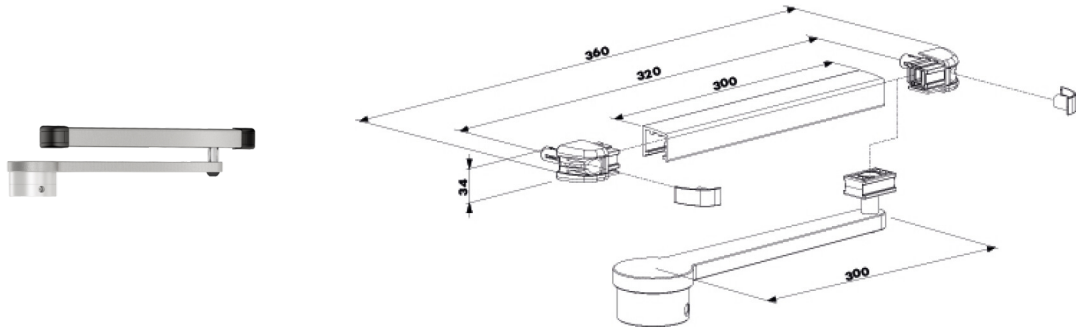

VENUS-ARM-S

<https://www.locinox.com/en-gb/gate-closers/accessories/arms-rails/p00017538>

Accessory to install the Venus with any type of hinge, including.

TECHNICAL SPECIFICATIONS