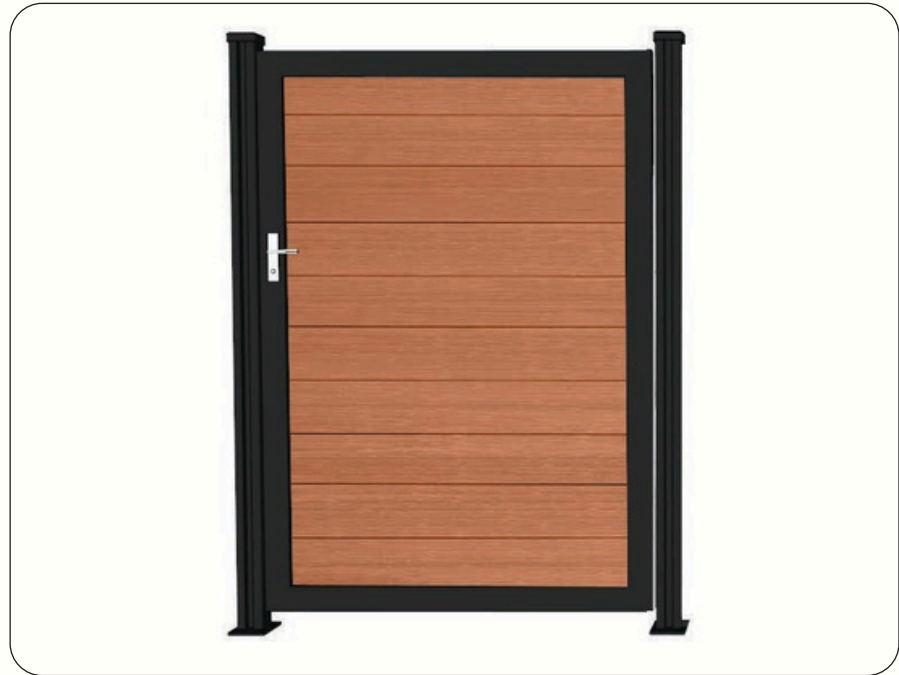

Key Features

- ⦿ **Simple & Fast Installation**
  (Modular system with easy installation)
- ⦿ **Durability & Longevity**
  (Resistant to rot and corrosion, and requires little maintenance)
- ⦿ **Eco-Friendly**
  (Made from recycled wood and plastic)
- ⦿ **Customisable**
  (Choose from a range of colours and finishes)
- ⦿ **Privacy & Security**
  (The solid design and robust construction forms a reliable barrier)

Suitable For

- ⦿ Garden & Pool Fencing
- ⦿ Residential Privacy
- ⦿ Office & Retail Boundaries
- ⦿ Parks & Playgrounds
- ⦿ Hotels & Resorts

Easy Installation

This system is designed for a straightforward, hassle-free installation.

Long Life

Resistant to decay, mould and insect damage, ensuring a robust and beautiful fence that stands strong against the elements.

Eco-Friendly

By utilising recycled materials, the demand for virgin timber is reduced, and plastic is diverted from landfills.

Customisable

Choose from an array of colours and finishes. Add a decorative infill for a truly personalised result.

Gate Specification

Height (Installed)	1.8m
Width	1.2m
Ground Installation	Dig In or Bolt Down
Board Material	Wood Plastic Composite Bamboo Fibres & Recycled Plastic
Post Material	Aluminium
Posts Available	Dig In or Bolt Down (Abase plate is added to the dig in post to form the bolt down version)
Board Colour (Embossed)	Anthracite Grey, Ebony Black Light Grey
Board Colour (Wood Grain)	Anthracite Grey, Ebony Black, Light Grey, Teak, Walnut & Antique

What's Included

Aluminium Corner Bracket	x4
Stainless Steel Limit Bracket	x8
Aluminium Gate Frame Profile	x4
Self-Tapping Screws	x8
WPC Fence Boards <i>(of selected colour, to be cut to size on site)</i>	x10
Hinges	x4
Lock With Key	x1

Call our Expert Sales Team for more information.