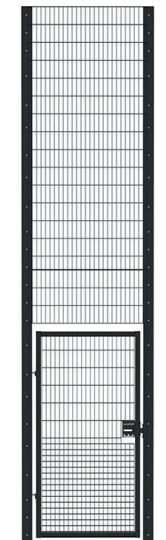

### Kit Contents

Gate Leaf 868 Rebound Mesh (1.2m Wide x 2.4m High)	x1
Hinge Gate Post (6460mm x 120 x 120 x 3mm)	x1
Catch Gate Post (6460mm x 120 x 120 x 3mm)	x1
868 Mesh Panel (2350mm x 1360mm)	x1
868 Mesh Panel (600mm x 1360mm)	x1
Folded Clamp Bar (2430mm x 40 x 4mm)	x2
Folded Clamp Bar (3030mm x 40 x 4mm)	x2
M8 x 40mm Security Bolt	x38
Rebound Nylon Spacer	x38
Ribbed Inserts (60 x 60mm)	x2
Ribbed Inserts (120 x 120mm)	x2
20mm Two-Way Adjustable Hinge (180° opening)	x2
Unislide Single Slider	x1
First Fence Single Slider Plate Kit	x1
First Fence Universal Light Duty Drop Bolt (with fastener)	x1

### Kit Contents

Gate Leaf 868 Rebound Mesh (1.2m Wide x 2.4m High)	x1
Hinge Gate Post (7060mm 120 x 120 x 3mm)	x1
Catch Gate Post (7060mm 120 x 120 x 3mm)	x1
868 Mesh Panel (2950mm x 1360mm)	x1
868 Mesh Panel (600mm x 1360mm)	x1
Folded Clamp Bar (3030mm x 40 x 4mm)	x4
M8 x 40mm Security Bolt	x48
Rebound Nylon Spacer	x48
Ribbed Inserts (60 x 60mm)	x2
Ribbed Inserts (120 x 120mm)	x2
20mm Two-Way Adjustable Hinge (180° opening)	x2
Unislide Single Slider	x1
First Fence Single Slider Plate Kit	x1
First Fence Universal Light Duty Drop Bolt (with fastener)	x1