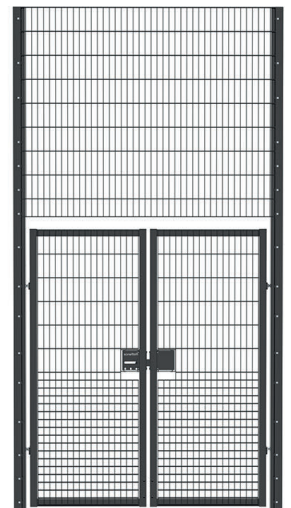

### Kit Contents

Gate Leaf 868 Rebound Mesh (1.0m Wide x 2.4m High, RHH)	x1
Gate Leaf 868 Rebound Mesh (1.0m Wide x 2.4m High, LHH)	x1
Hinge Gate Post (4460mm x 80 x 80 x 2.5mm)	x2
868 Mesh Panel (1150mm x 2150mm)	x1
Folded Clamp Bar (630mm x 40 x 4mm)	x2
Folded Clamp Bar (3030mm x 40 x 4mm)	x2
M8 x 40mm Security Bolt	x30
Rebound Nylon Spacer	x30
Ribbed Inserts (60 x 60mm)	x4
Ribbed Inserts (80 x 80mm)	x2
20mm Two-Way Adjustable Hinge (180° opening)	x2
Unislide Double Slider	x1
Blank Double Slider Plate Kit	x1
First Fence Universal Light Duty Drop Bolt (with fastener)	x2

### Kit Contents

Gate Leaf 868 Rebound Mesh (1.0m Wide x 2.4m High RHH)	x1
Gate Leaf 868 Rebound Mesh (1.0m wide x 2.4m high LHH)	x1
Hinge Gate Post (5060mm x 100 x 100 x 3mm)	x2
868 Mesh Panel (1750mm x 2150mm)	x1
Folded Clamp Bar (1230mm x 40 x 4mm)	x2
Folded Clamp Bar (3030mm x 40 x 4mm)	x2
M8 x 40mm Security Bolt	x32
Rebound Nylon Spacer	x32
Ribbed Inserts (60 x 60mm)	x4
Ribbed Inserts (100 x 100mm)	x2
20mm Two-Way Adjustable Hinge (180° opening)	x4
Unislide Double Slider	x1
Blank Double Slider Plate Kit	x1
First Fence Universal Light Duty Drop Bolt (with fastener)	x2