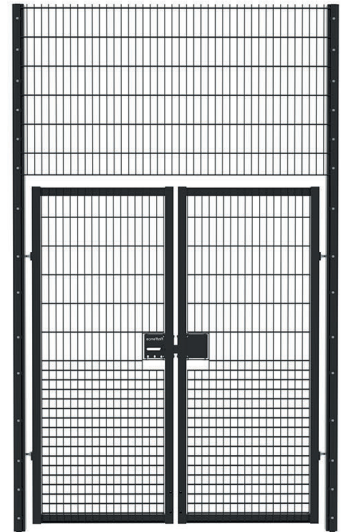

### Kit Contents

Gate Leaf 868 Rebound Mesh (1.0m Wide x 2.4m High, RHH)	x1
Gate Leaf 868 Rebound Mesh (1.0m Wide x 2.4m High, LHH)	x1
Hinge Gate Post (3860mm x 80 x 80 x 2.5mm)	x2
868 Mesh Panel (550mm x 2150mm)	x1
Folded Clamp Bar (3030mm x 40 x 4mm)	x2
M8 x 40mm Security Bolt	x24
Rebound Nylon Spacer	x24
Ribbed Inserts (60 x 60mm)	x4
Ribbed Inserts (80 x 80mm)	x4
20mm Two-Way Adjustable Hinge (180° opening)	x4
Unislide Double Slider	x1
Blank Double Slider Plate Kit	x1
First Fence Universal Light Duty Drop Bolt (with fastener)	x2

### Kit Contents

Gate Leaf 868 Rebound Mesh (1.0m Wide x 2.4m High, RHH)	x1
Gate Leaf 868 Rebound Mesh (1.0m Wide x 2.4m High, LHH)	x1
Hinge Gate Post (4460mm x 80 x 80 x 2.5mm)	x2
868 Mesh Panel (1150mm x 2150mm)	x1
Folded Clamp Bar (630mm x 40 x 4mm)	x2
Folded Clamp Bar (3030mm x 40 x 4mm)	x2
M8 x 40mm Security Bolt	x30
Rebound Nylon Spacer	x30
Ribbed Inserts (60 x 60mm)	x4
Ribbed Inserts (80 x 80mm)	x2
20mm Two-Way Adjustable Hinge (180° opening)	x2
Unislide Double Slider	x1
Blank Double Slider Plate Kit	x1
First Fence Universal Light Duty Drop Bolt (with fastener)	x2