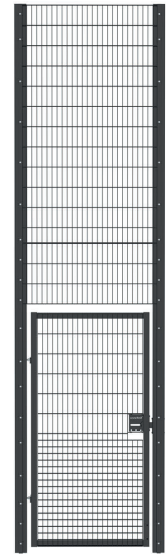

### Kit Contents

Gate Leaf 868 Rebound Mesh (1.2m Wide x 2.4m High)	x1
Hinge Gate Post (5760mm x 100 x 100 x 3mm)	x1
Catch Gate Post (5760mm x 100 x 100 x 3mm)	x1
868 Mesh Panel (2350mm x 1360mm)	x1
Folded Clamp Bar (1830mm x 40 x 4mm)	x2
Folded Clamp Bar (3030mm x 40 x 4mm)	x2
M8 x 40mm Security Bolt	x34
Rebound Nylon Spacer	x34
Ribbed Inserts (60 x 60mm)	x2
Ribbed Inserts (100 x 100mm)	x2
20mm Two-Way Adjustable Hinge (180° opening)	x2
Unislide Single Slider	x1
First Fence Single Slider Plate Kit	x1
First Fence Universal Light Duty Drop Bolt (with fastener)	x1

### Kit Contents

Gate Leaf 868 Rebound Mesh (1.2m Wide x 2.4m High)	x1
Hinge Gate Post (6460mm x 120 x 120 x 3mm)	x1
Catch Gate Post (6460mm x 120 x 120 x 3mm)	x1
868 Mesh Panel (2350mm x 1360mm)	x1
868 Mesh Panel (600mm x 1360mm)	x1
Folded Clamp Bar (2430mm x 40 x 4mm)	x2
Folded Clamp Bar (3030mm x 40 x 4mm)	x2
M8 x 40mm Security Bolt	x38
Rebound Nylon Spacer	x38
Ribbed Inserts (60 x 60mm)	x2
Ribbed Inserts (120 x 120mm)	x2
20mm Two-Way Adjustable Hinge (180° opening)	x2
Unislide Single Slider	x1
First Fence Single Slider Plate Kit	x1
First Fence Universal Light Duty Drop Bolt (with fastener)	x1