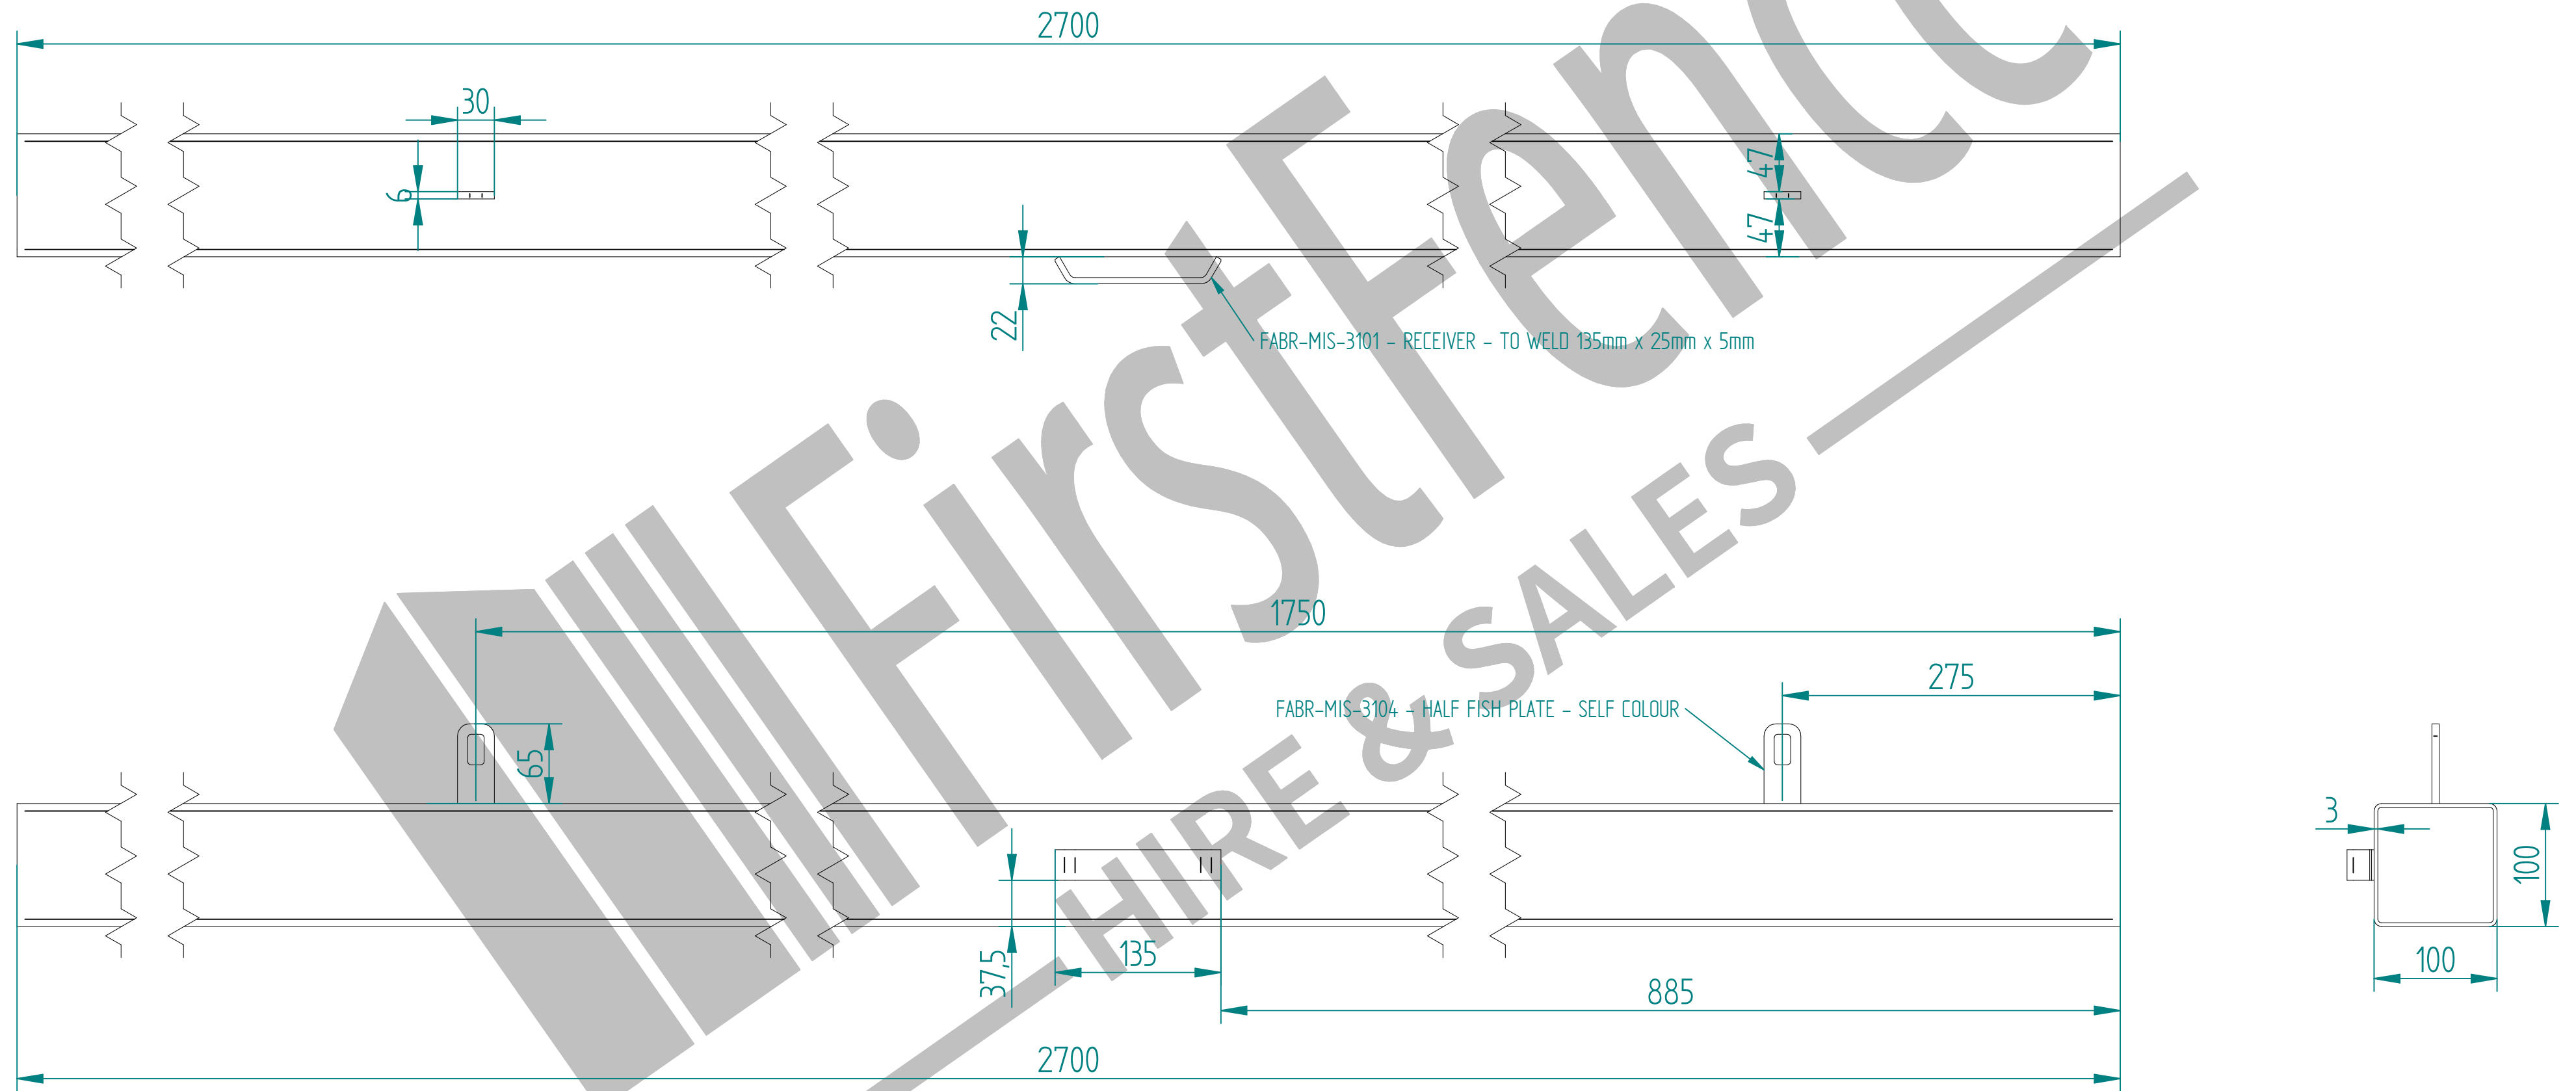

2.0m HIGH DIG IN PALISADE CATCH GATE POST 100X100 BOX SECTION

	NAME	DATE	TITLE
DRAWN	LT	13/07/21	PALI-POS-0112 - 2.0m HIGH DIG IN PALISADE CATCH GATE POST 100X100 BOX SECTION
TOLERANCE	± 2mm Unless Stated Otherwise		First Fence Ltd, Kiln Way, Swadlincote, Derbyshire, DE11 8EA 01283 512 111 sales@firstfence.co.uk
3RD ANGLE			NOTE: SHOULD ANY DISCREPANCIES BE FOUND WITH THIS DRAWING, PLEASE INFORM FIRSTFENCE. COPYRIGHT OF THIS DRAWING IS OWNED BY FIRSTFENCE LIMITED.
SIZE A2			REV A
WEIGHT: 24.4 kg			SHEET 4 OF 8