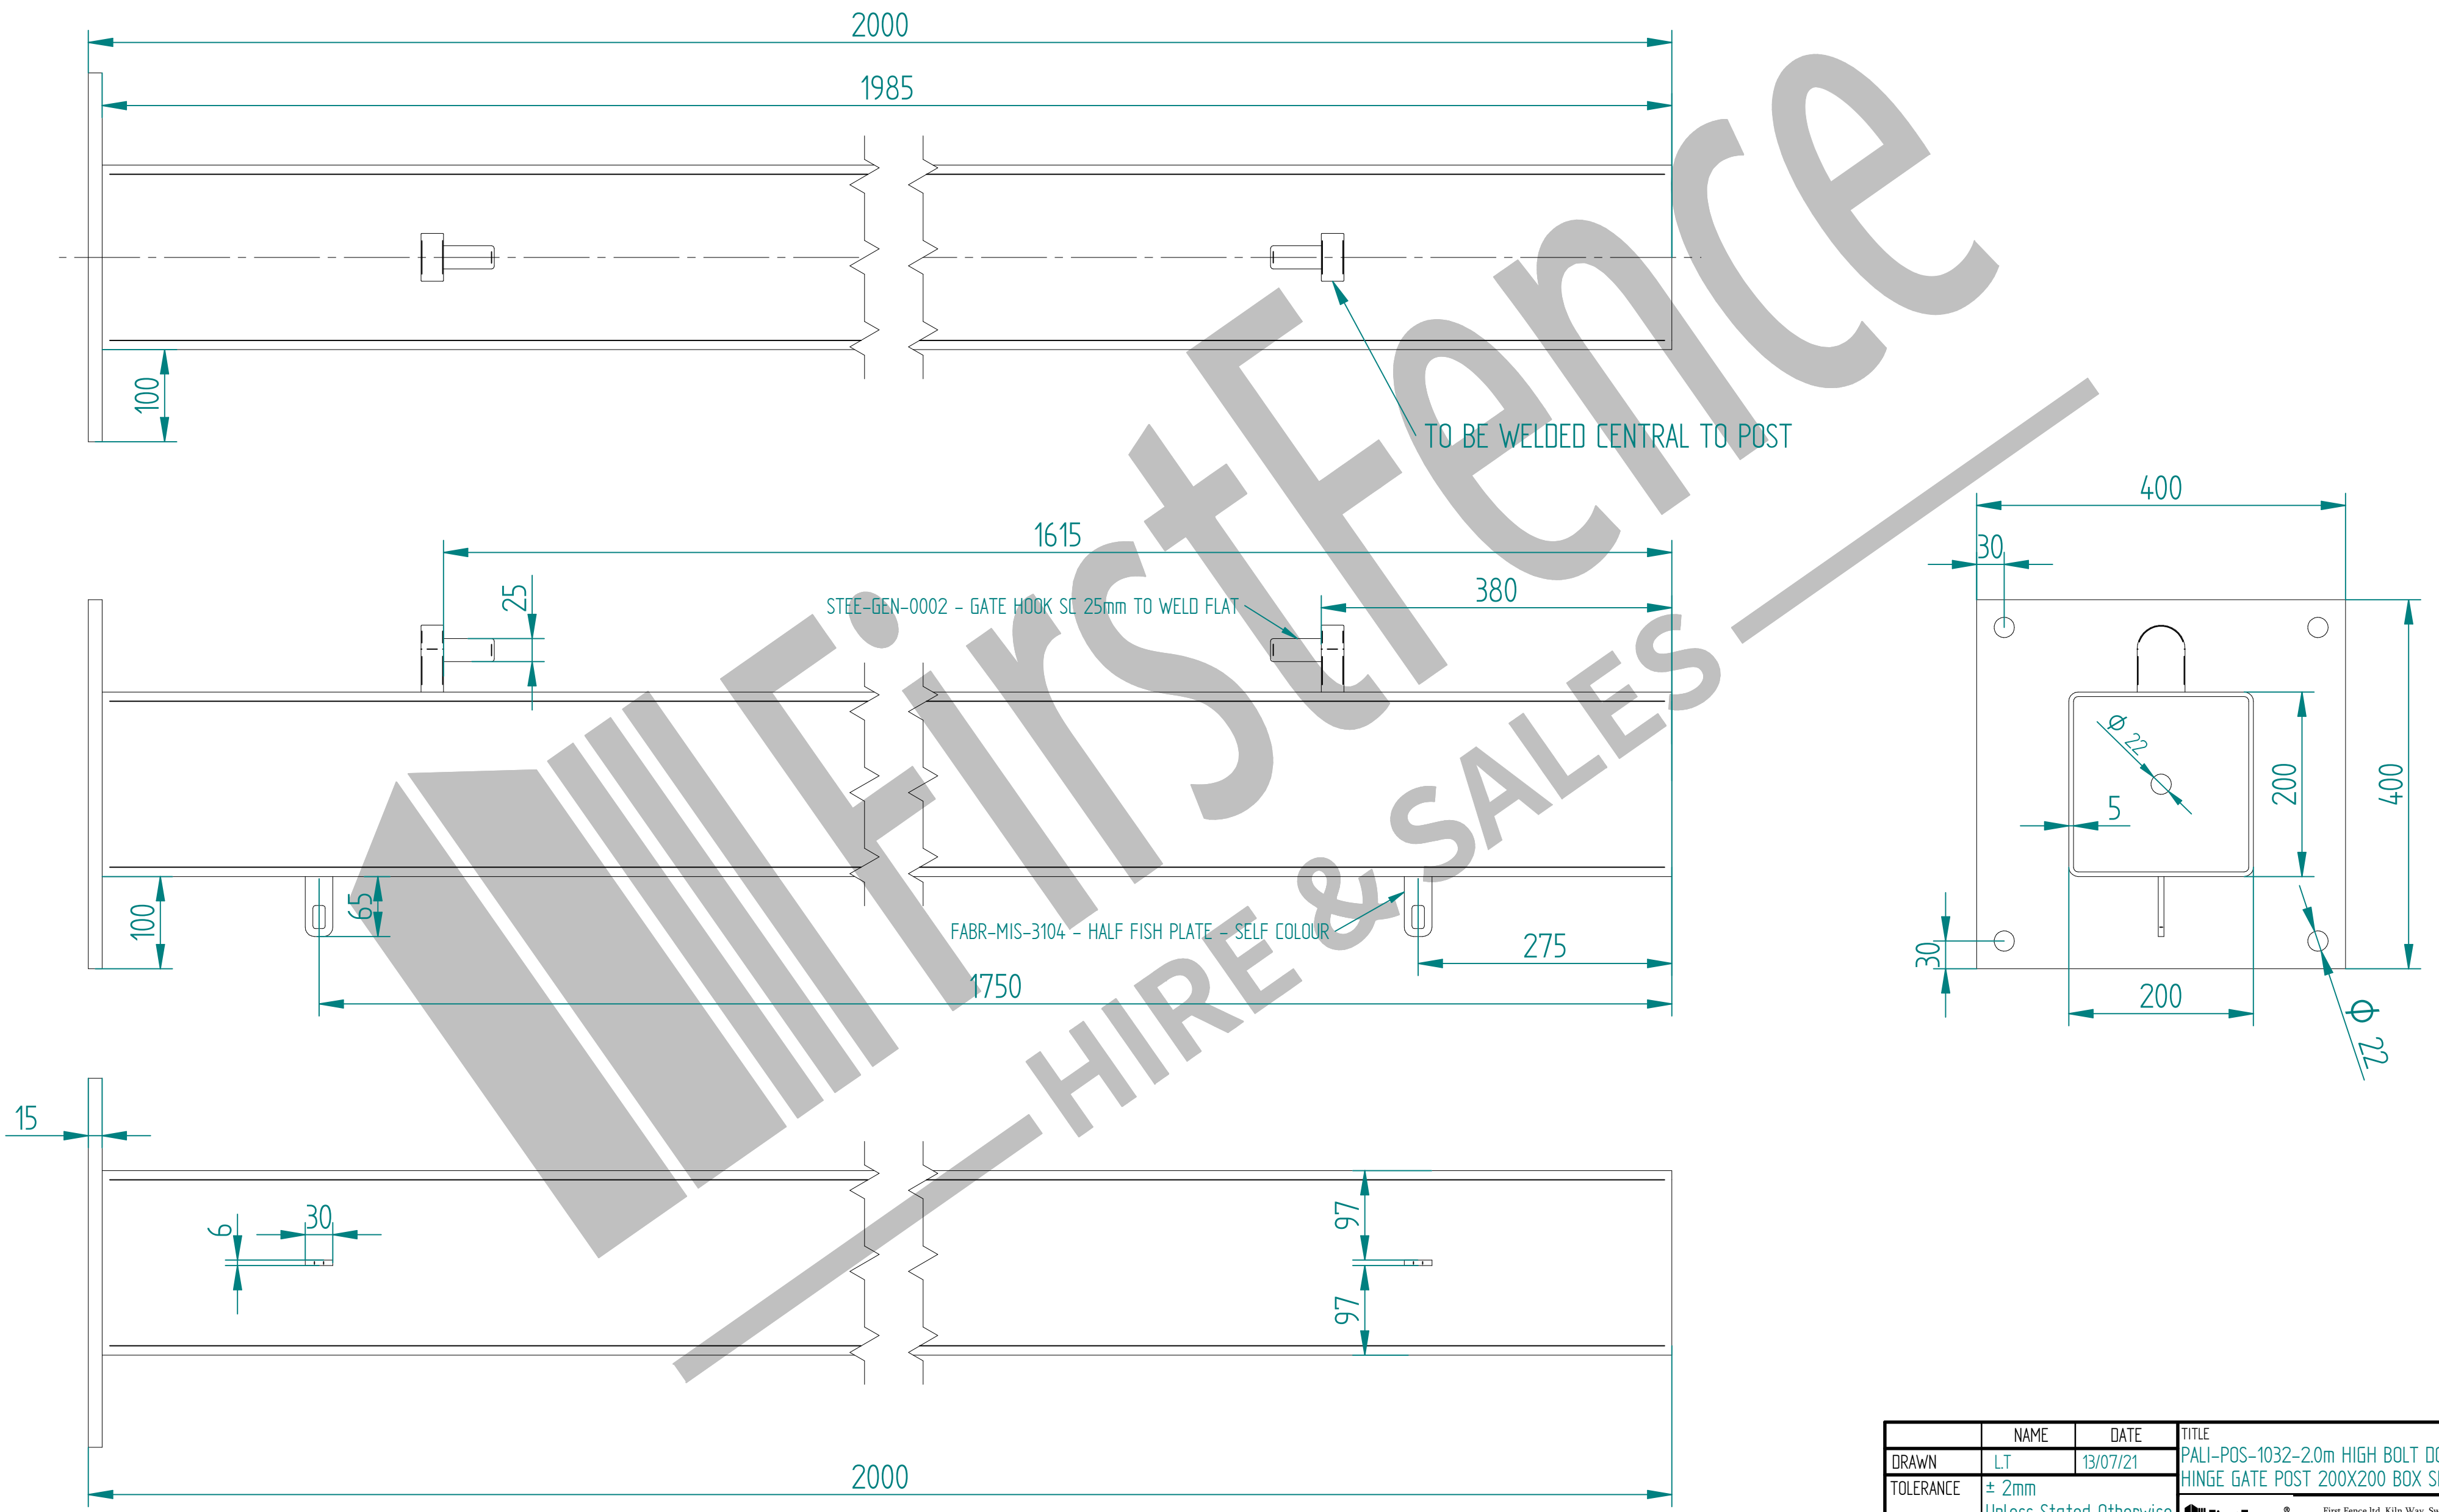

2.0m HIGH BOLT DOWN PALISADE HINGE GATE POST 200X200 BOX SECTION

	NAME	DATE	TITLE	
DRAWN	LT	13/07/21	PALI-POS-1032-2.0m HIGH BOLT DOWN PALISADE HINGE GATE POST 200X200 BOX SECTION	
TOLERANCE	± 2mm Unless Stated Otherwise		First Fence Ltd, Kiln Way, Swadincote, Derbyshire, DE11 8EA 01283 512 111 sales@firstfence.co.uk	
3RD ANGLE				NOTE: SHOULD ANY DISCREPANCIES BE FOUND WITH THIS DRAWING, PLEASE INFORM FIRST FENCE. COPYRIGHT OF THIS DRAWING IS OWNED BY FIRST FENCE LIMITED. SIZE A2 WEIGHT: 80.2 kg
			REV A	
			SHEET 7 OF 8