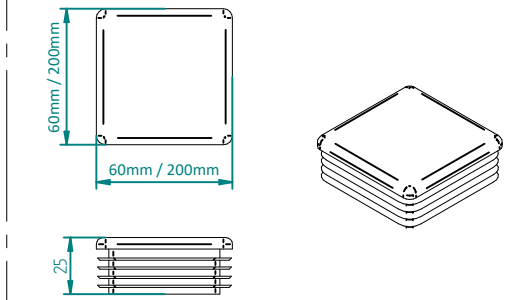

# 2.0m HIGH DIG IN PALISADE CATCH GATE POST 100X100 BOX SECTION

	NAME	DATE	TITLE
DRAWN	LT	13/07/21	PALI-POS-0112 - 2.0m HIGH DIG IN PALISADE CATCH GATE POST 100X100 BOX SECTION
TOLERANCE	± 2mm Unless Stated Otherwise		 First Fence Ltd, Kiln Way, Swadlincote, Derbyshire, DE11 8EA 01283 512 111 sales@firstfence.co.uk
 3RD ANGLE			NOTE: SHOULD ANY DISCREPANCIES BE FOUND WITH THIS DRAWING, PLEASE INFORM FIRSTFENCE. COPYRIGHT OF THIS DRAWING IS OWNED BY FIRSTFENCE LIMITED.
SIZE A2			REV A
WEIGHT: 24.4 kg			SHEET 4 OF 8

# 2.0m X 5.0m WIDE SINGLE LEAF BOLT DOWN PALISADE GATE KIT

LEFT HAND HUNG  
(From Outside Looking In)

ALL GATES & POSTS ARE TO BE FITTED WITH BLACK PLASTIC INSERTS

ALL GATES WITH 150x150 / 200x200 BOX SECTION HINGE POSTS ARE TO BE FITTED WITH TWO GALVANISED EYE BOLTS