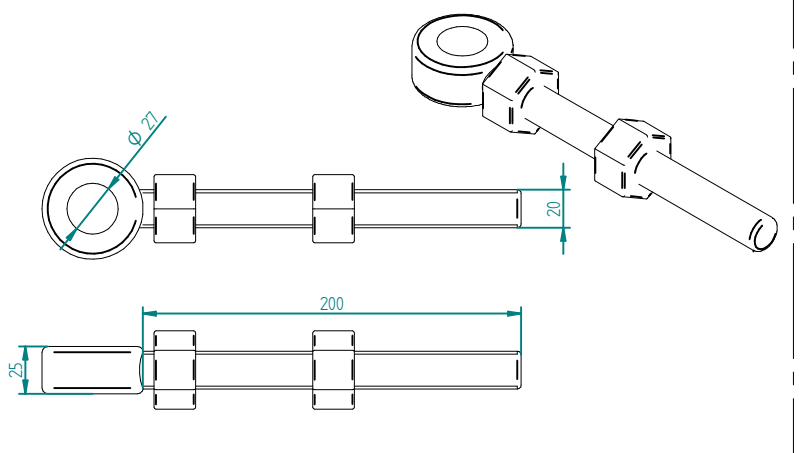

# 2.0m X 5.0m WIDE SINGLE LEAF DIG IN PALISADE GATE KIT

LEFT HAND HUNG  
(From Outside Looking In)

ALL GATES & POSTS ARE TO BE FITTED WITH BLACK PLASTIC INSERTS

ALL GATES WITH 150x150 / 200x200 BOX SECTION HINGE POSTS ARE TO BE FITTED WITH TWO GALVANISED EYE BOLTS

Item	Component Name	Quantity
A	PALI-SLI-2050 - PALISADE GATE SLIDER 2.0m X 5.0m WIDE	1
B	PALI-POS-0032 - 2.0m HIGH DIG IN PALISADE HINGE GATE POST 200X200 BOX SECTION	1
C	PALI-POS-0112 - 2.0m HIGH DIG IN PALISADE CATCH GATE POST 100X100 BOX SECTION	1
D	ACCS-GEN-0002 - ADJUSTABLE GATE EYE G 200mm cw 25mm	2
E	ACCS-GEN-0101 - UNIVERSAL GATE DROP BOLT	1
F	TRIPLE POINT PALE / ROUND & NOTCHED / SINGLE POINT. ON REQUEST	33
G	ACCS-PAL-0002 - M8 X 25mm BOLT / ACCS-PAL-0003 - M8 SNAP OFF NUT FOR SECURITY BOLTS	66
H	ACCS-RIB-0003 - 60x60 BLACK RIBBED INSERTS	2
I	ACCS-RIB-0006 - 100X100 BLACK RIBBED INSERTS	1
J	ACCS-RIB-0008 - 200x200 BLACK RIBBED INSERTS	1