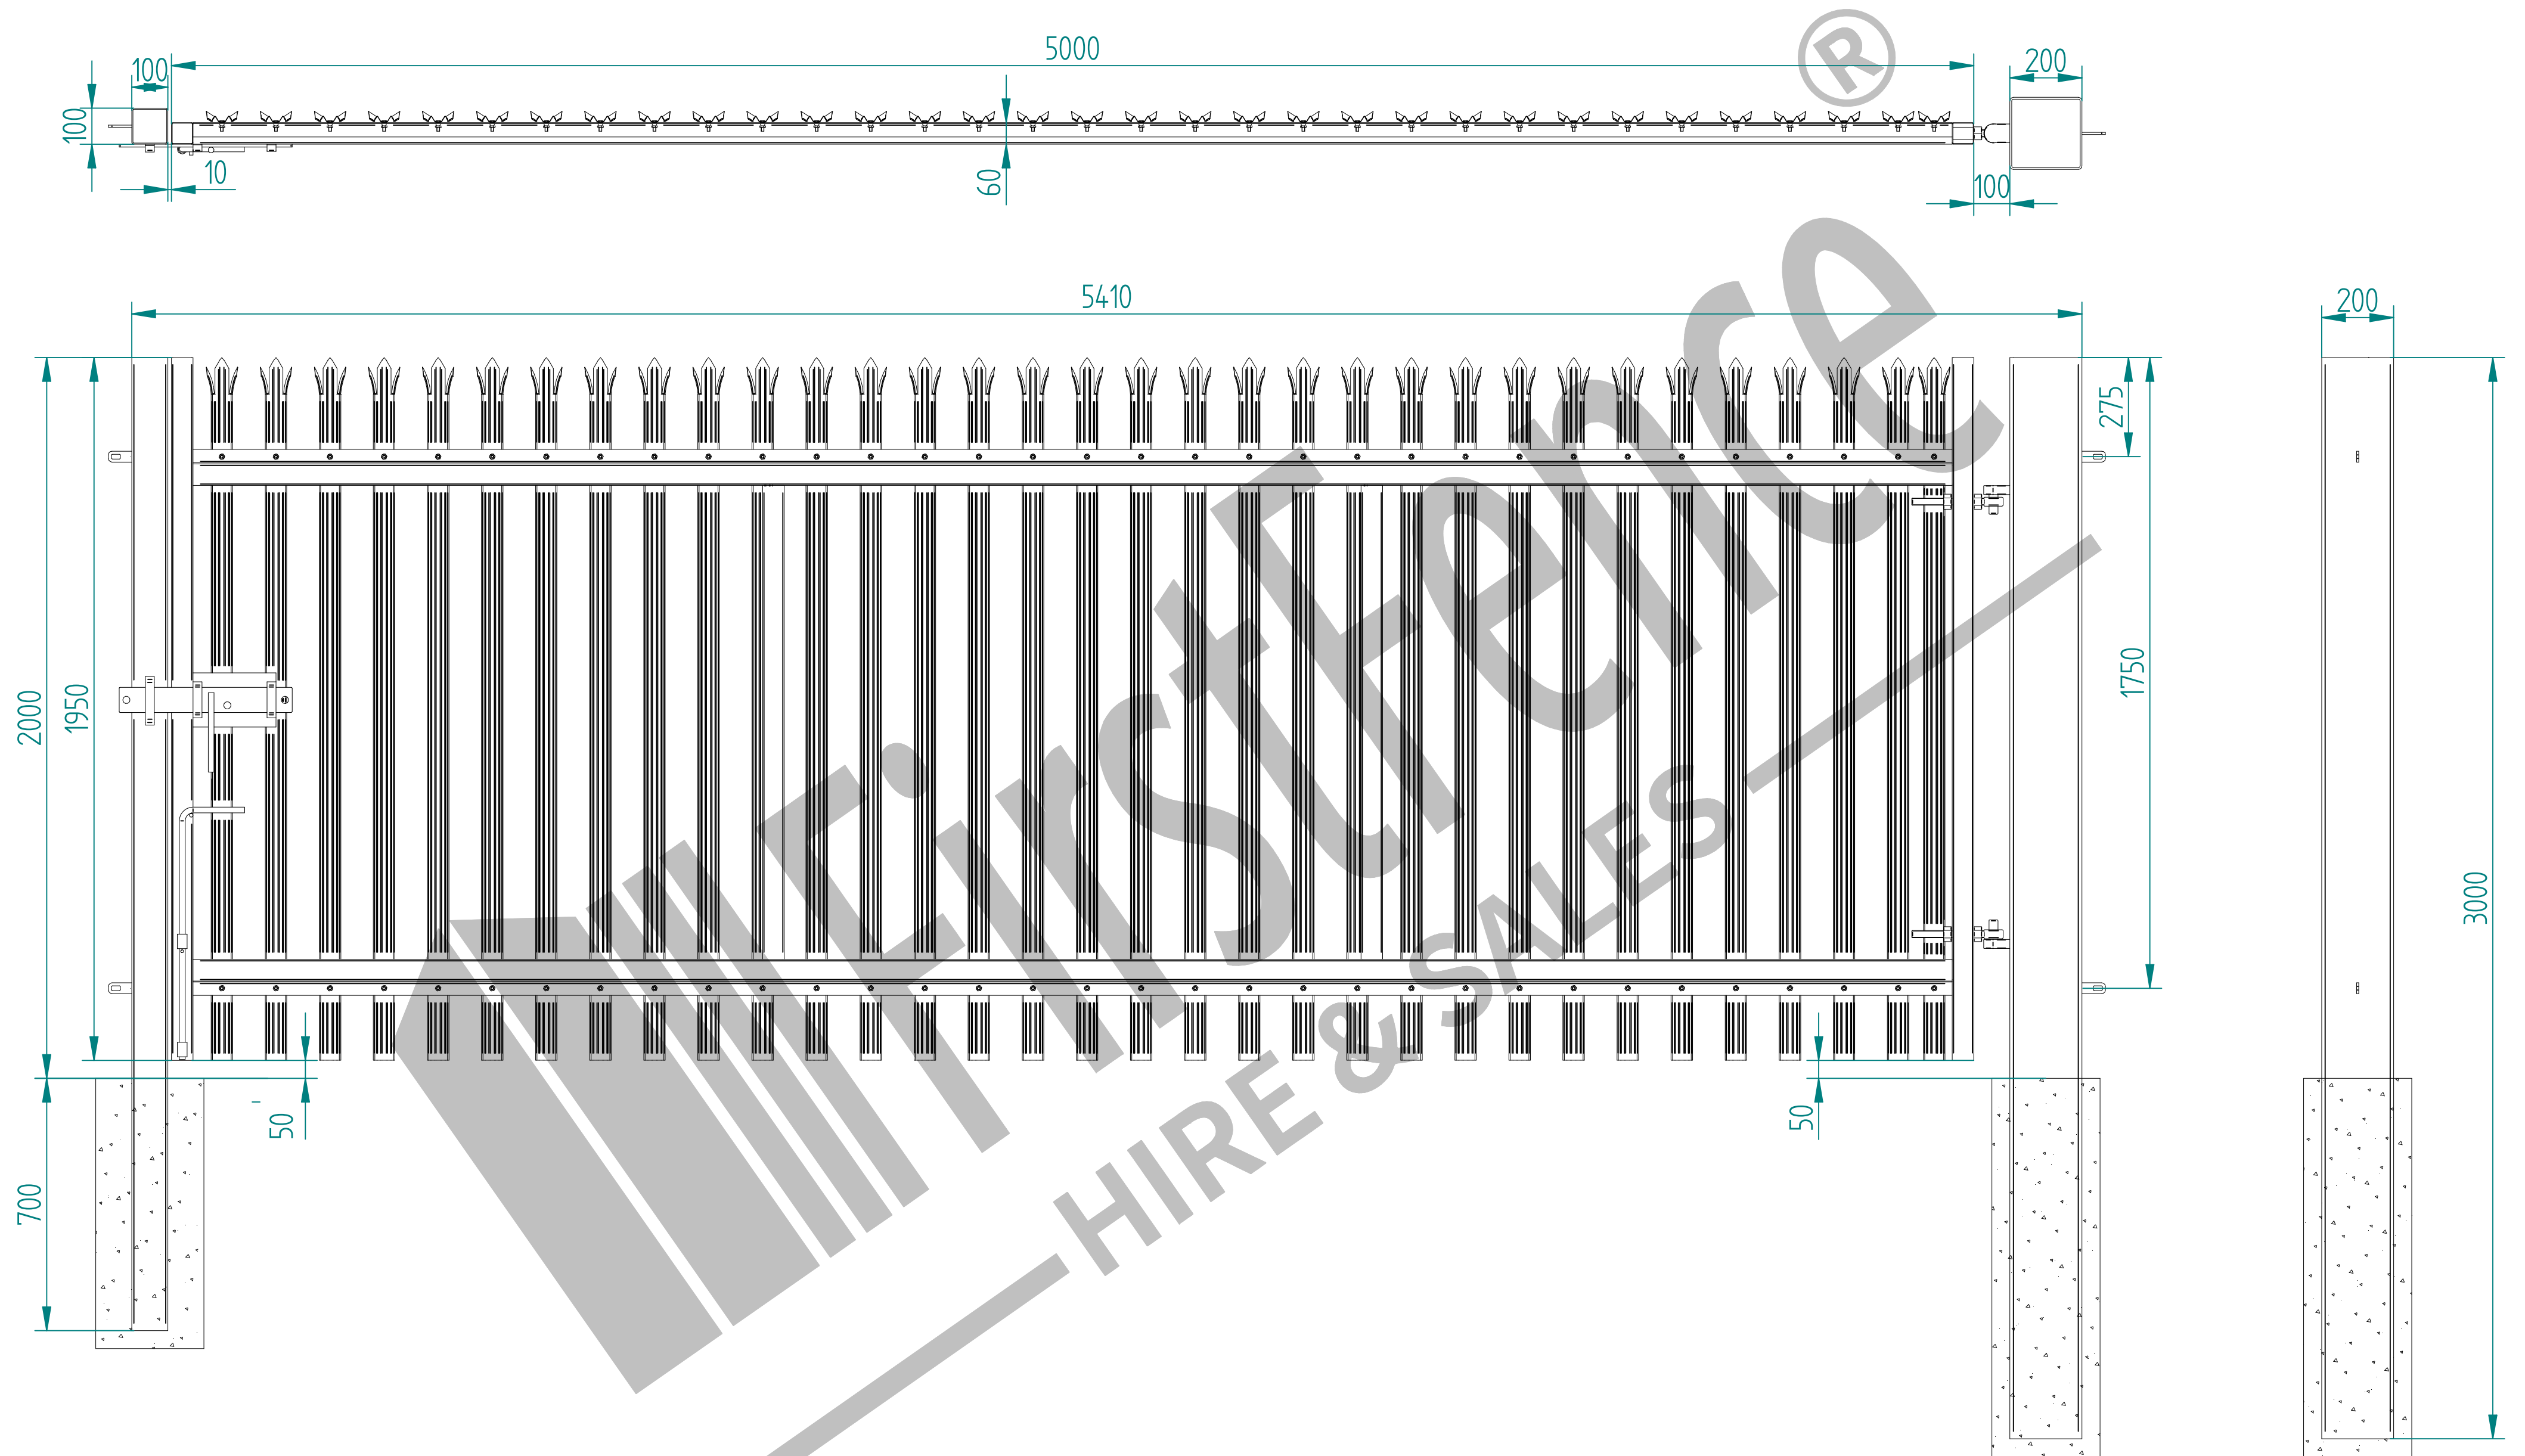

# 2.0m X 5.0m WIDE SINGLE LEAF DIG IN PALISADE GATE KIT

LEFT HAND HUNG  
(From Outside Looking In)

ALL GATES & POSTS ARE TO BE FITTED WITH BLACK PLASTIC INSERTS

ALL GATES WITH 150x150 / 200x200 BOX SECTION HINGE POSTS ARE TO BE FITTED WITH TWO GALVANISED EYE BOLTS

Item	Component Name	Quantity
A	PALI-SLI-2050 - PALISADE GATE SLIDER 2.0m X 5.0m WIDE	1
B	PALI-POS-0032 - 2.0m HIGH DIG IN PALISADE HINGE GATE POST 200X200 BOX SECTION	1
C	PALI-POS-0112 - 2.0m HIGH DIG IN PALISADE CATCH GATE POST 100X100 BOX SECTION	1
D	ACCS-GEN-0002 - ADJUSTABLE GATE EYE G 200mm cw 25mm	2
E	ACCS-GEN-0101 - UNIVERSAL GATE DROP BOLT	1
F	TRIPLE POINT PALE / ROUND & NOTCHED / SINGLE POINT. ON REQUEST	33
G	ACCS-PAL-0002 - M8 X 25mm BOLT / ACCS-PAL-0003 - M8 SNAP OFF NUT FOR SECURITY BOLTS	66
H	ACCS-RIB-0003 - 60x60 BLACK RIBBED INSERTS	2
I	ACCS-RIB-0006 - 100X100 BLACK RIBBED INSERTS	1
J	ACCS-RIB-0008 - 200x200 BLACK RIBBED INSERTS	1

NAME	DATE	TITLE
LT	13/07/21	PALI-KIT-1029 - 2.0m X 5.0m WIDE TRIPLE POINTED SINGLE LEAF DIG IN PALISADE GATE KIT
TOLERANCE ± 2mm Unless Stated Otherwise		First Fence Ltd, Kiln Way, Swadlincote, Derbyshire, DE11 8EA 01283 512 111 sales@firstfence.co.uk
3RD ANGLE		
SIZE A2	NOTE: SHOULD ANY DISCREPANCIES BE FOUND WITH THIS DRAWING, PLEASE INFORM FIRSTFENCE. COPYRIGHT OF THIS DRAWING IS OWNED BY FIRSTFENCE LIMITED.	REV A
WEIGHT: 252.3 kg		SHEET 1 OF 8

	NAME	DATE	TITLE
DRAWN	LT	13/07/21	PALI-KIT-1029 - 2.0m X 5.0m WIDE TRIPLE POINTED SINGLE LEAF DIG IN PALISADE GATE KIT
TOLERANCE	± 2mm Unless Stated Otherwise		 First Fence Ltd, Kiln Way, Swadlincote, Derbyshire, DE11 8EA 01283 512 111 sales@firstfence.co.uk
 3RD ANGLE			NOTE: SHOULD ANY DISCREPANCIES BE FOUND WITH THIS DRAWING, PLEASE INFORM FIRSTFENCE. COPYRIGHT OF THIS DRAWING IS OWNED BY FIRSTFENCE LIMITED. SIZE A2 WEIGHT: 252.3 kg
			REV A
			SHEET 2 OF 8