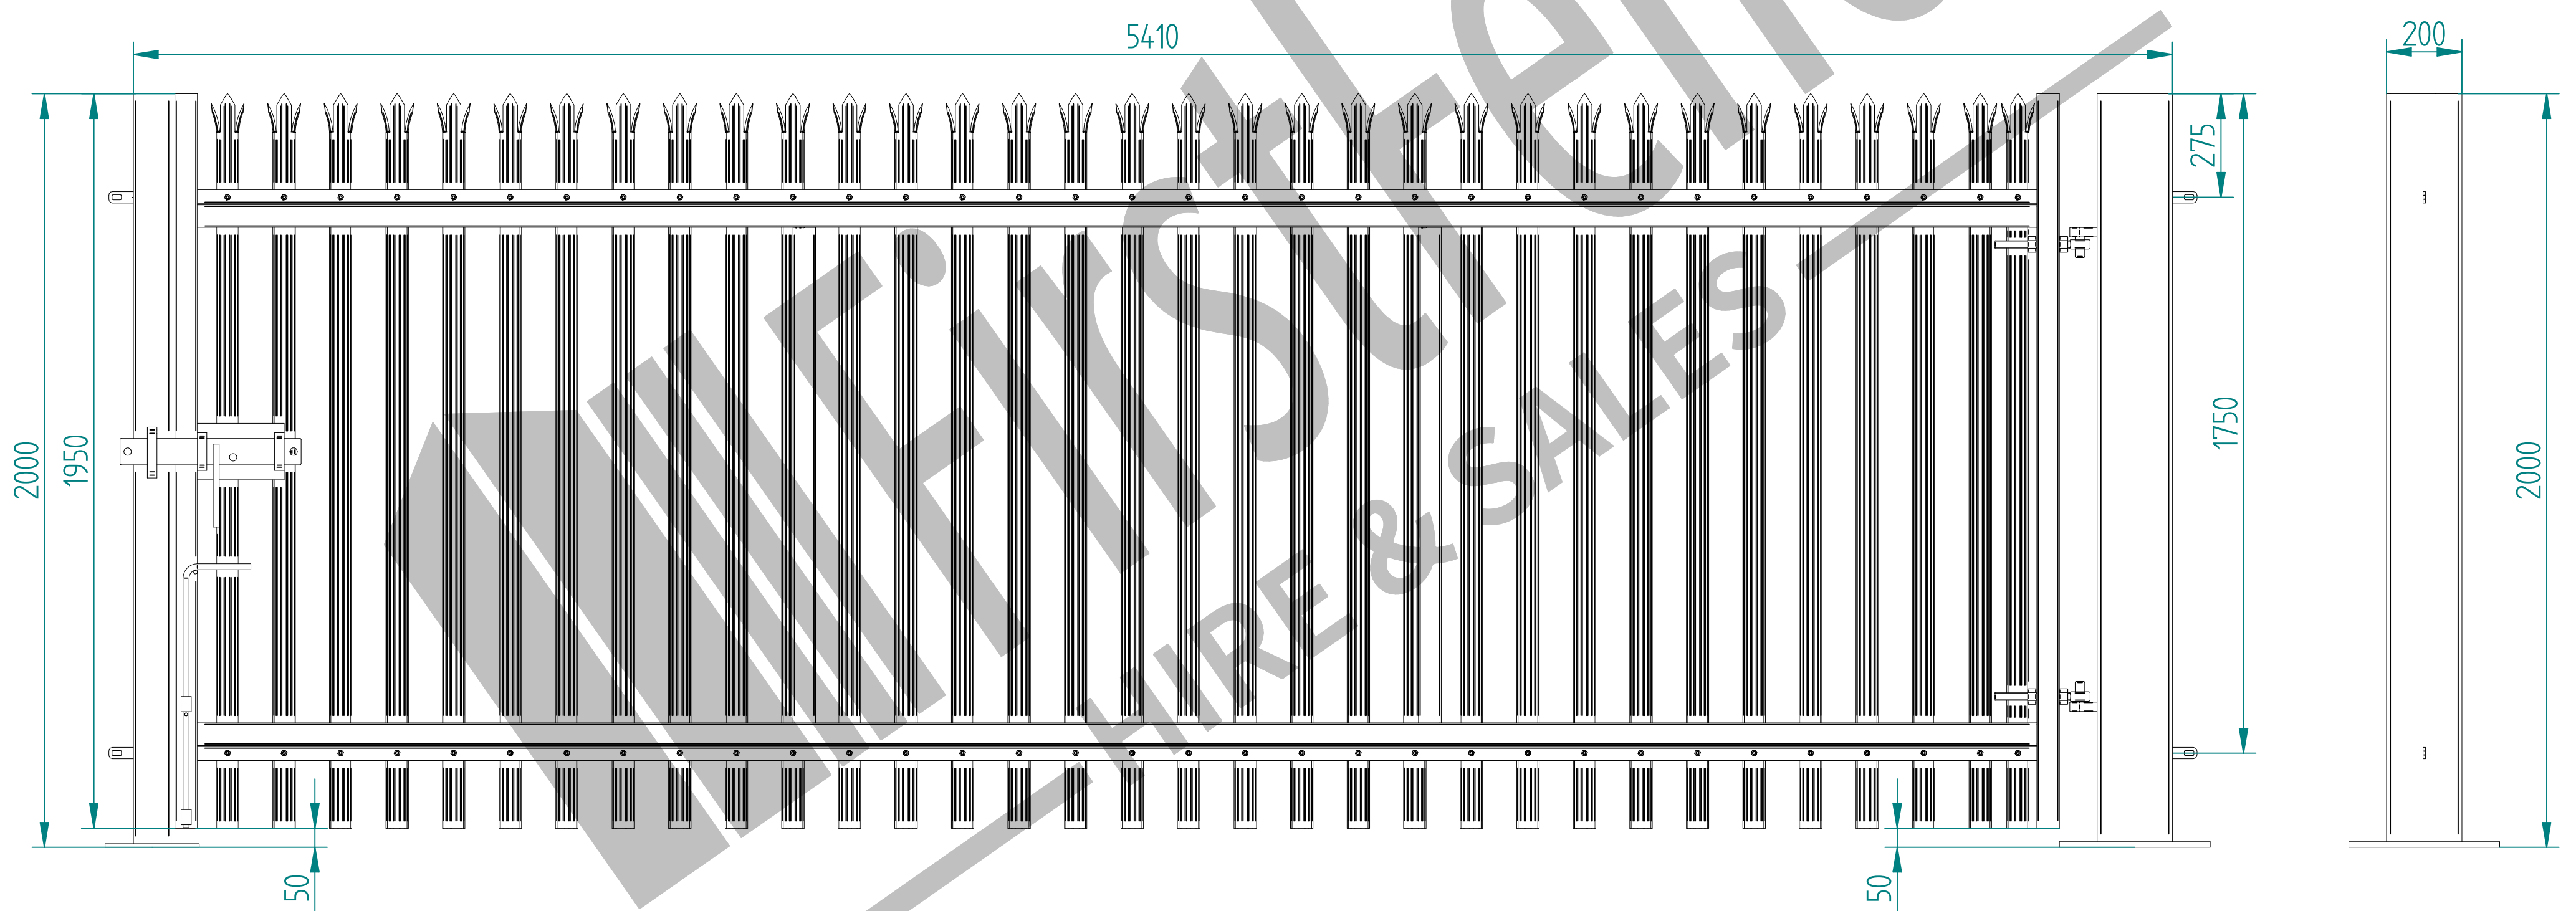

NAME	DATE	TITLE	FirstFence® First Fence Ltd, Kiln Way, Swadlincote, Derbyshire, DE11 8EA 01283 512 111 sales@firstfence.co.uk	REV
DRAWN	13/07/21	PALI-KIT-2029 - 2.0m X 5.0m WIDE TRIPLE POINTED SINGLE LEAF BOLT DOWN PALISADE GATE KIT		A
TOLERANCE	± 2mm Unless Stated Otherwise	3RD ANGLE	NOTE: SHOULD ANY DISCREPANCIES BE FOUND WITH THIS DRAWING, PLEASE INFORM FIRSTFENCE COPYRIGHT OF THIS DRAWING IS OWNED BY FIRSTFENCE LIMITED.	WEIGHT: 238.7 kg
		SIZE	A2	SHEET 6 OF 8