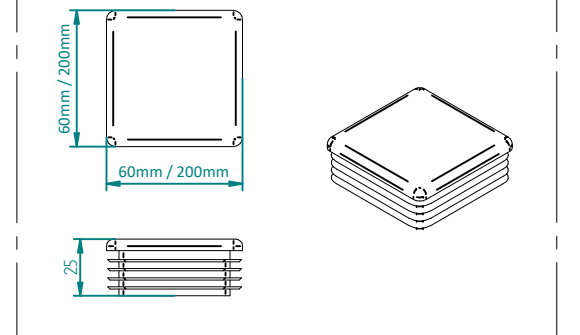

# 2.0m X 5.0m WIDE SINGLE LEAF DIG IN PALISADE GATE KIT

LEFT HAND HUNG  
(From Outside Looking In)

ALL GATES & POSTS ARE TO BE FITTED WITH BLACK PLASTIC INSERTS

ALL GATES WITH 150x150 / 200x200 BOX SECTION HINGE POSTS ARE TO BE FITTED WITH TWO GALVANISED EYE BOLTS

Item	Component Name	Quantity
A	PALI-SLI-2050 - PALISADE GATE SLIDER 2.0m X 5.0m WIDE	1
B	PALI-POS-0032 - 2.0m HIGH DIG IN PALISADE HINGE GATE POST 200X200 BOX SECTION	1
C	PALI-POS-0112 - 2.0m HIGH DIG IN PALISADE CATCH GATE POST 100X100 BOX SECTION	1
D	ACCS-GEN-0002 - ADJUSTABLE GATE EYE G 200mm cw 25mm	2
E	ACCS-GEN-0101 - UNIVERSAL GATE DROP BOLT	1
F	TRIPLE POINT PALE / ROUND & NOTCHED / SINGLE POINT. ON REQUEST	33
G	ACCS-PAL-0002 - M8 X 25mm BOLT / ACCS-PAL-0003 - M8 SNAP OFF NUT FOR SECURITY BOLTS	66
H	ACCS-RIB-0003 - 60x60 BLACK RIBBED INSERTS	2
I	ACCS-RIB-0006 - 100X100 BLACK RIBBED INSERTS	1
J	ACCS-RIB-0008 - 200x200 BLACK RIBBED INSERTS	1