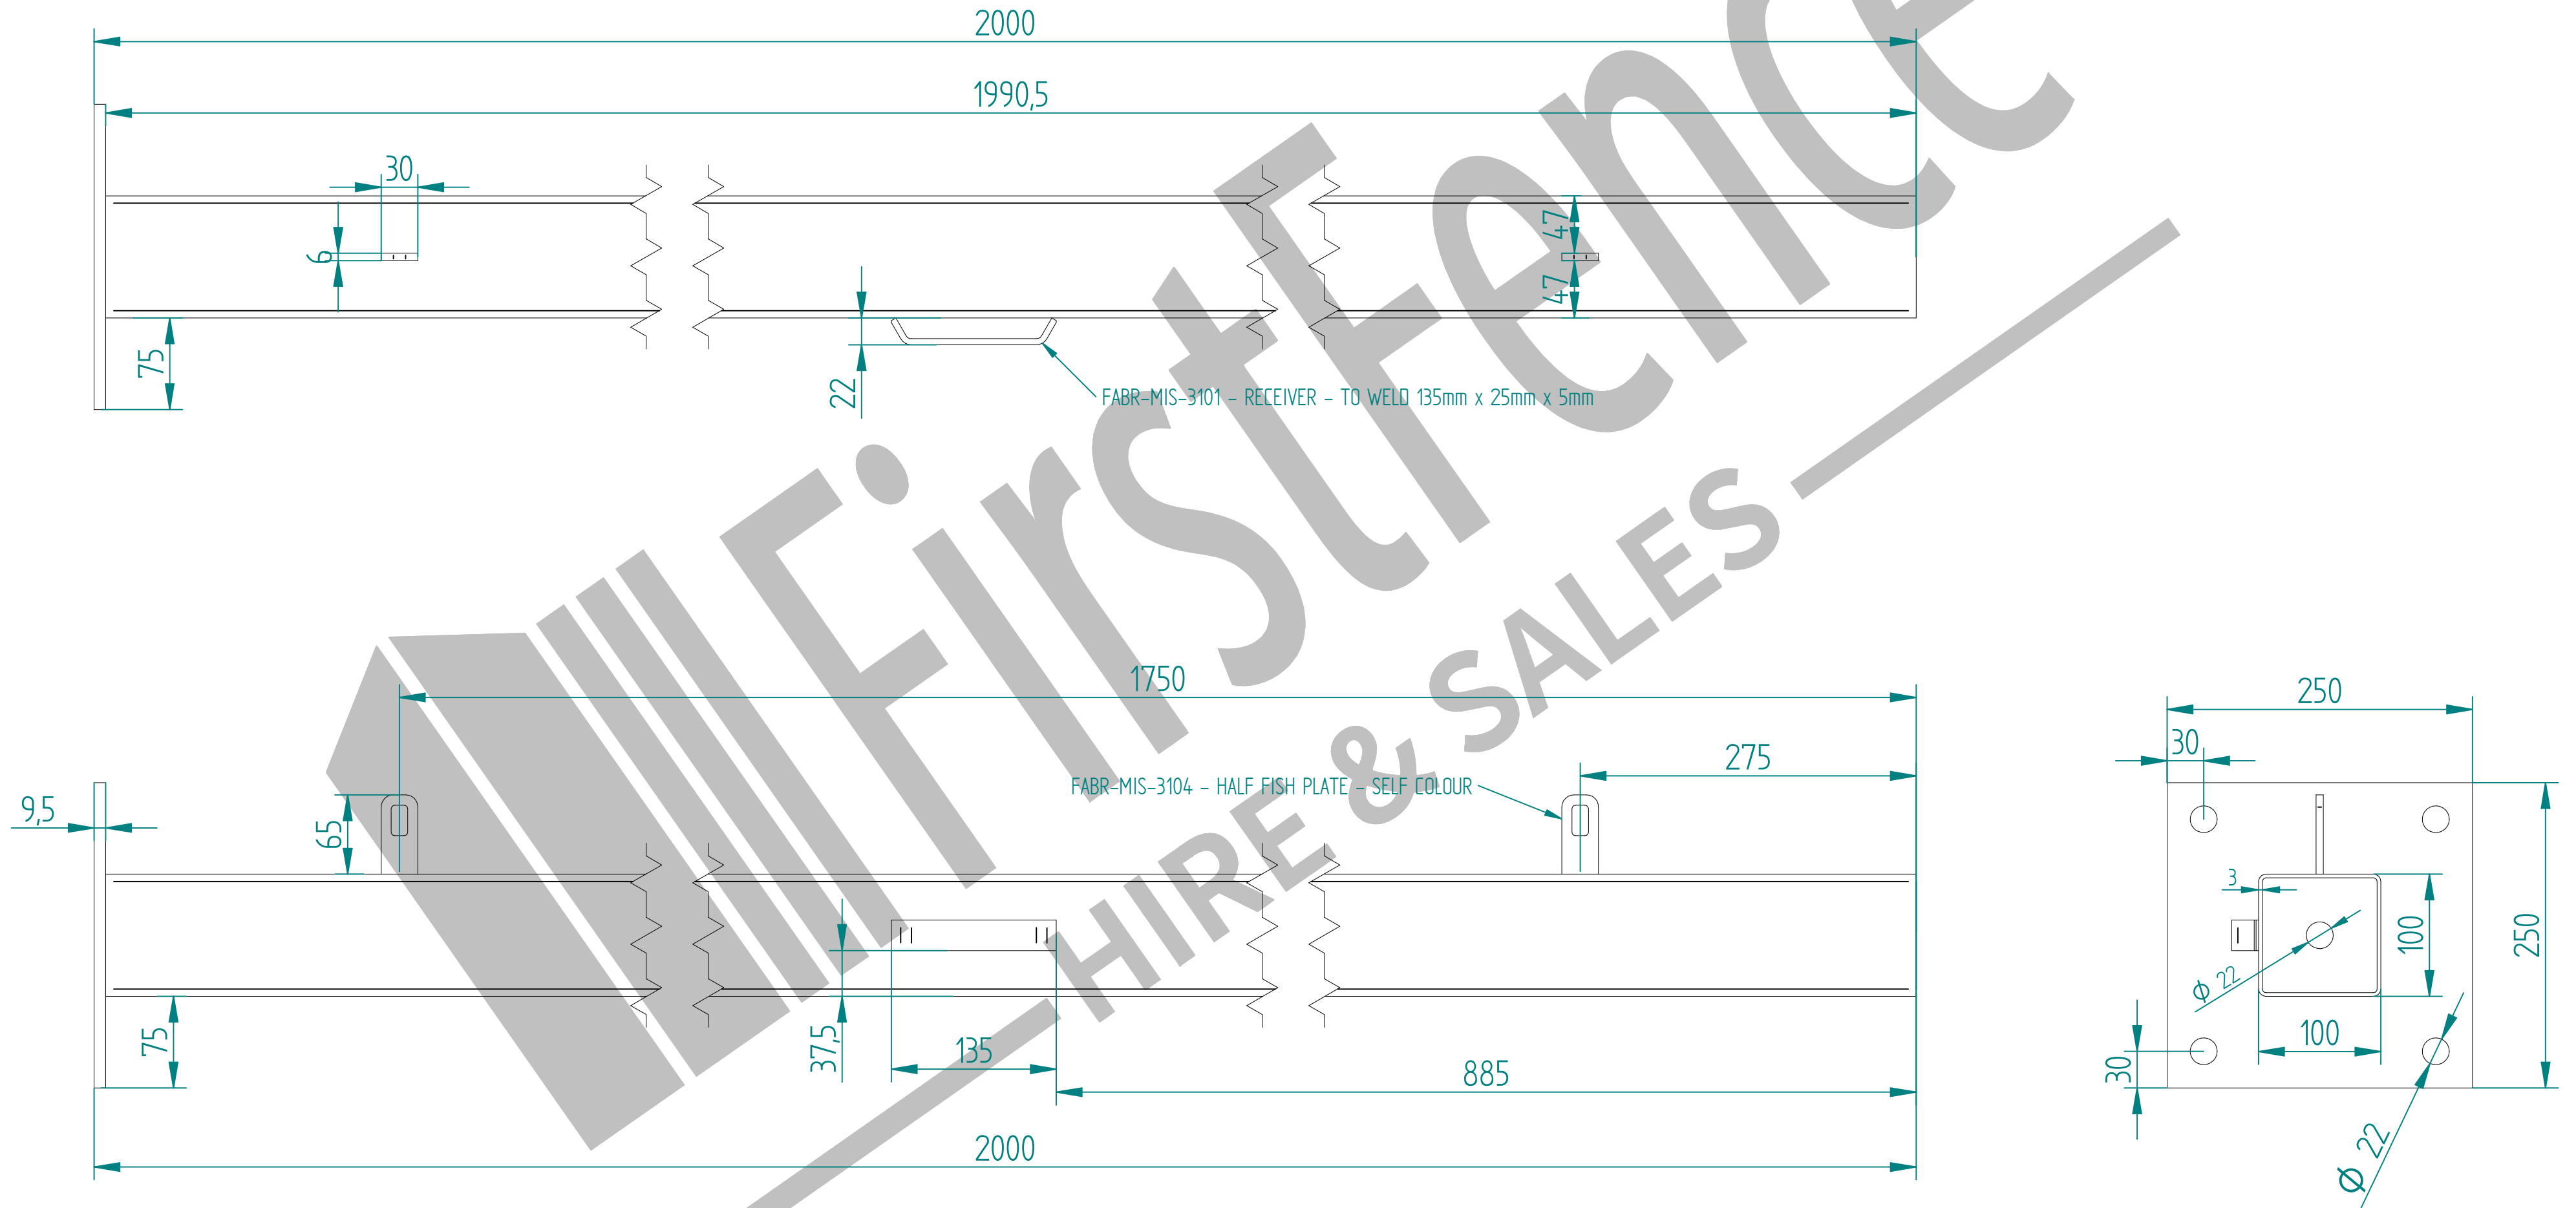

2.0m HIGH BOLT DOWN PALISADE CATCH GATE POST 100X100 BOX SECTION

	NAME	DATE	TITLE
DRAWN	LT	13/07/21	PALI-POS-1112-2.0m HIGH BOLT DOWN PALISADE CATCH GATE POST 100X100 BOX SECTION
TOLERANCE	± 2mm Unless Stated Otherwise		First Fence Ltd, Kiln Way, Swadlincote, Derbyshire, DE11 8EA 01283 512 111 sales@firstfence.co.uk
3RD ANGLE			NOTE: SHOULD ANY DISCREPANCIES BE FOUND WITH THIS DRAWING, PLEASE INFORM FIRSTFENCE. COPYRIGHT OF THIS DRAWING IS OWNED BY FIRSTFENCE LIMITED. SIZE A2 WEIGHT: 22.6 kg REV A
			SHEET 8 OF 8