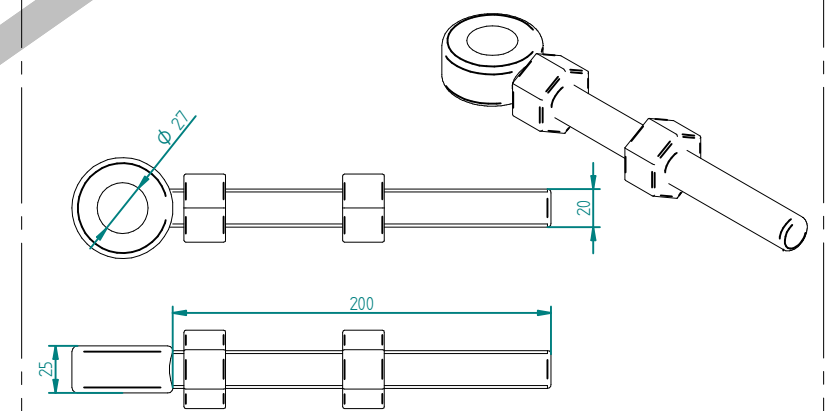

# 2.0m X 5.0m WIDE SINGLE LEAF BOLT DOWN PALISADE GATE KIT

LEFT HAND HUNG  
(From Outside Looking In)

ALL GATES & POSTS ARE TO BE FITTED WITH BLACK PLASTIC INSERTS

ALL GATES WITH 150x150 / 200x200 BOX SECTION HINGE POSTS ARE TO BE FITTED WITH TWO GALVANISED EYE BOLTS

Item	Component Name	Quantity
A	PALI-SLI-2050 - PALISADE GATE SLIDER 2.0m X 5.0m WIDE	1
B	PALI-POS-1032 - 2.0m HIGH BOLT DOWN PALISADE HINGE GATE POST 200X200 BOX SECTION	1
C	PALI-POS-1112 - 2.0m HIGH BOLT DOWN PALISADE CATCH GATE POST 100X100 BOX SECTION	1
D	ACCES-GEN-0002 - ADJUSTABLE GATE EYE G 200mm cw 25mm	2
E	ACCES-GEN-0101 - UNIVERSAL GATE DROP BOLT	1
F	TRIPLE POINT PALE / ROUND & NOTCHED / SINGLE POINT. ON REQUEST	33
G	ACCES-PAL-0002 - M8 X 25mm BOLT / ACCES-PAL-0003 - M8 SNAP OFF NUT FOR SECURITY BOLTS	66
H	ACCES-RIB-0003 - 60x60 BLACK RIBBED INSERTS	2
I	ACCES-RIB-0006 - 100X100 BLACK RIBBED INSERTS	1
J	ACCES-RIB-0008 - 200x200 BLACK RIBBED INSERTS	1