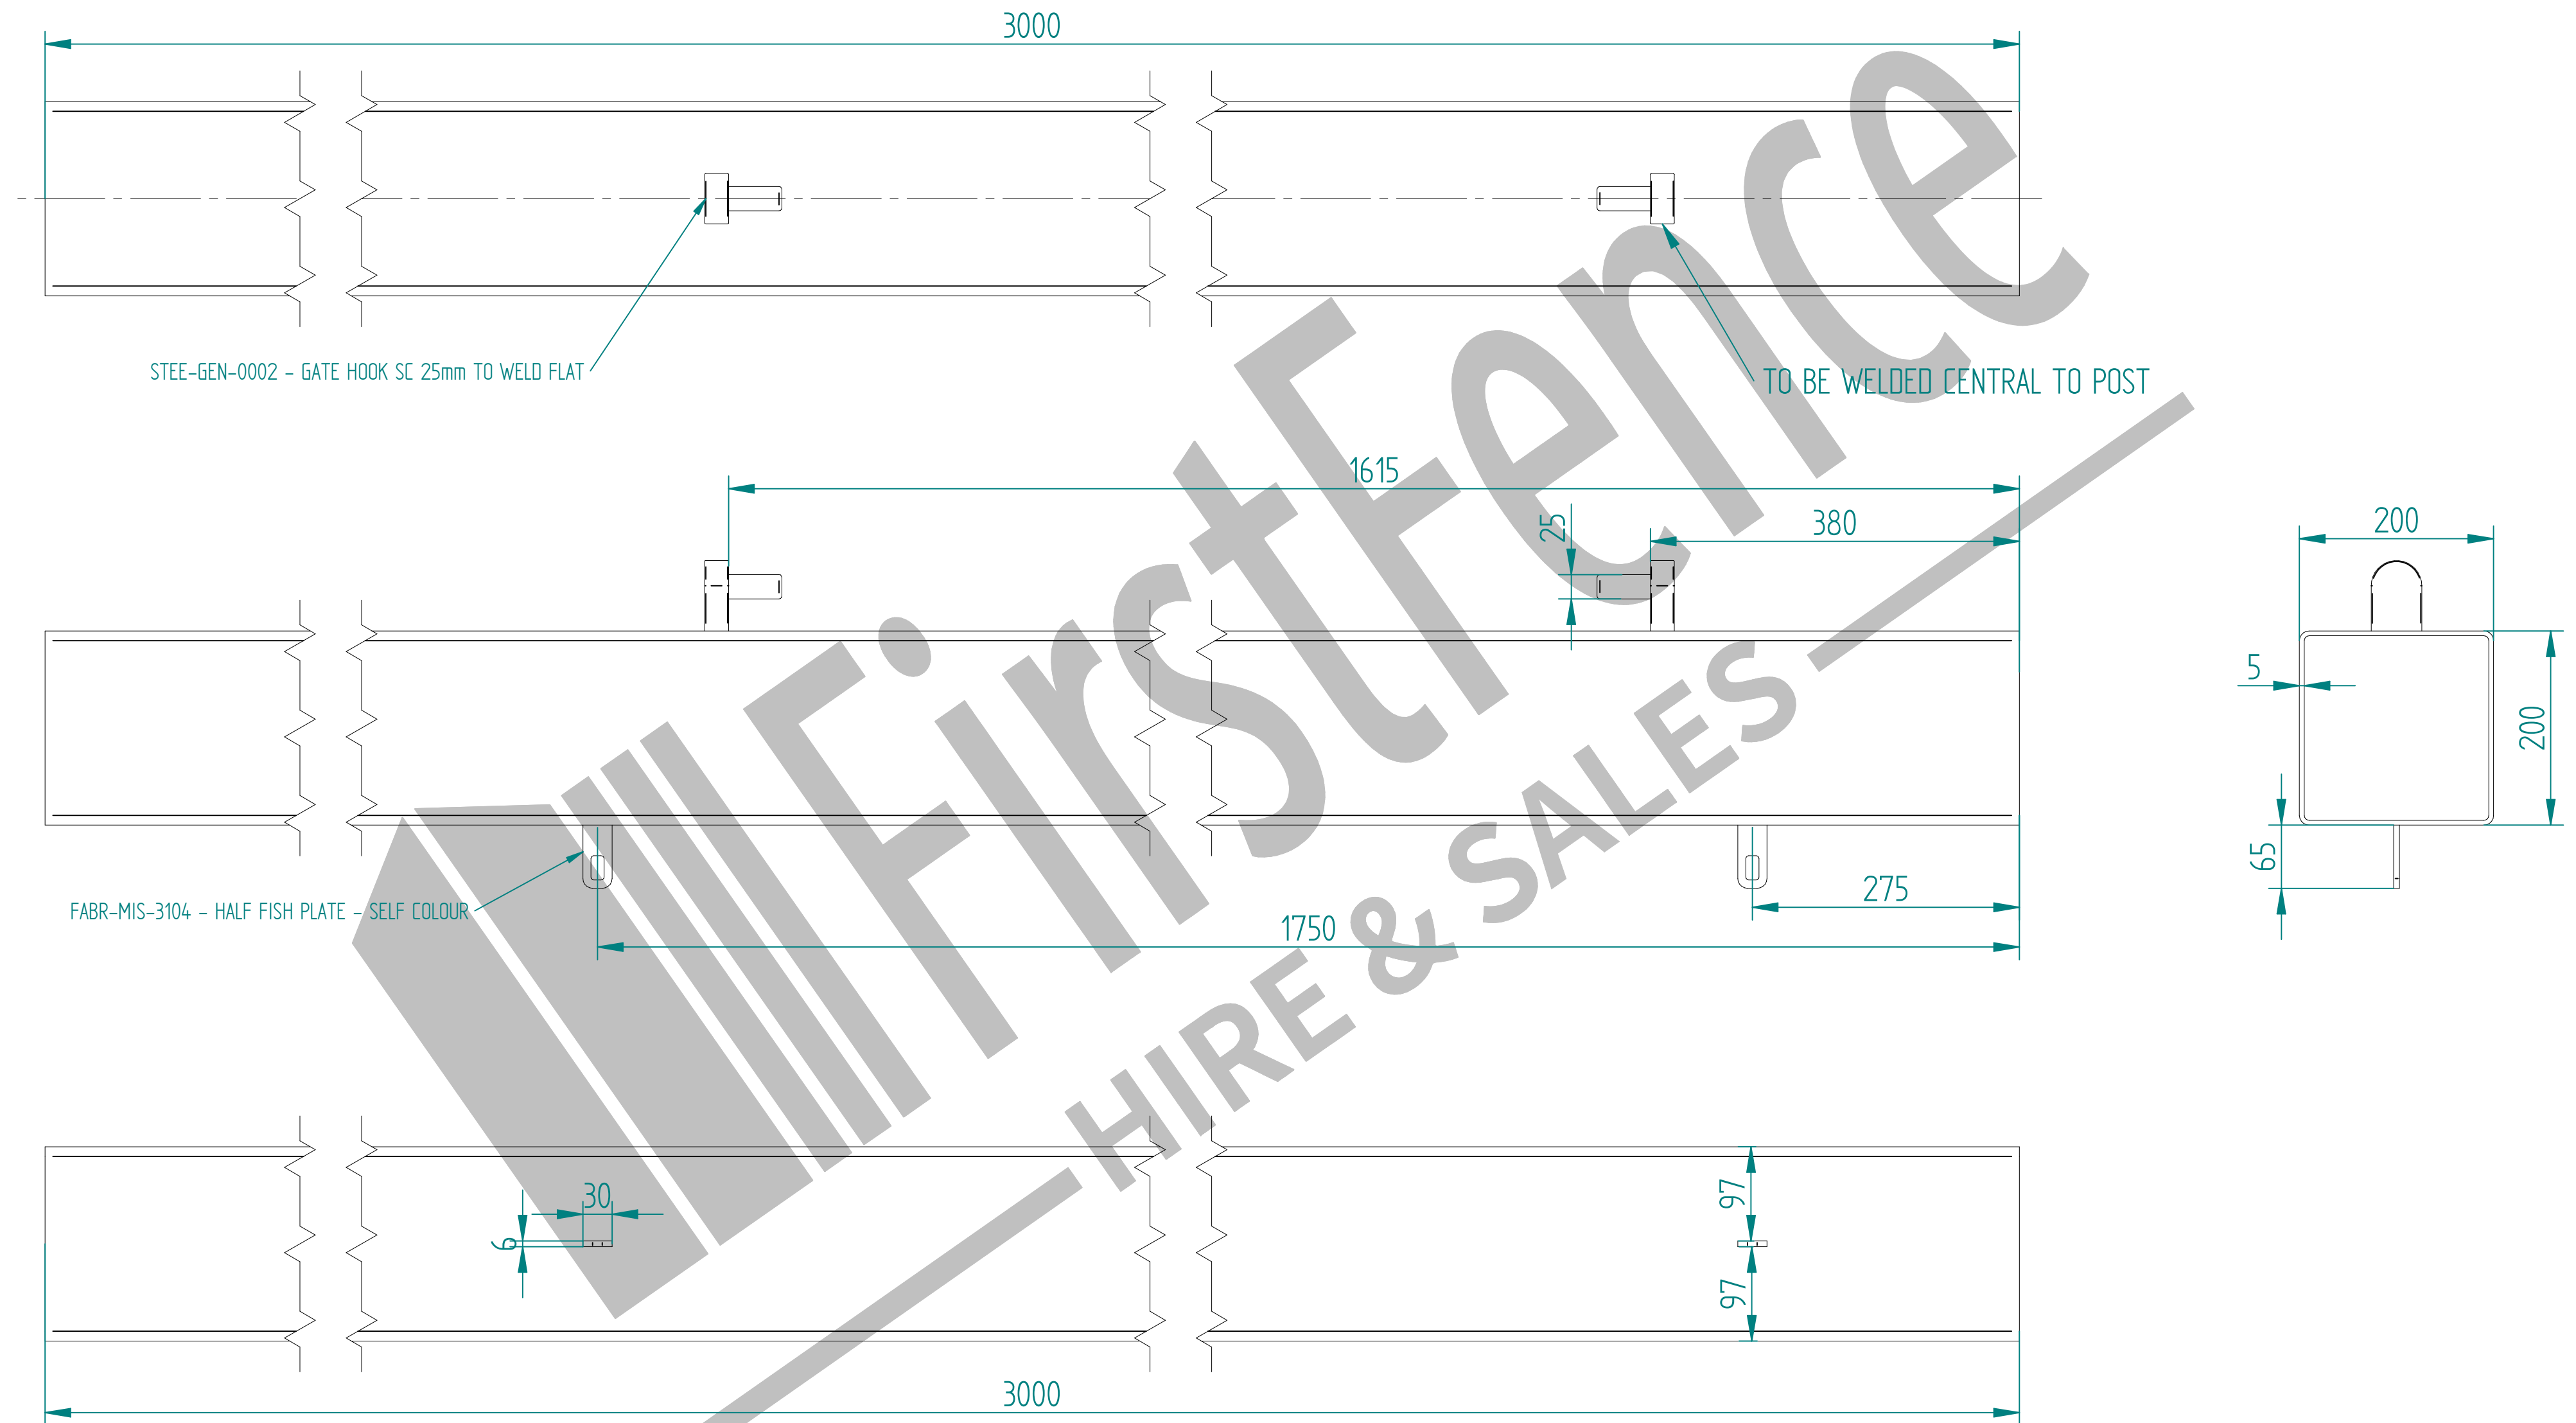

2.0m HIGH DIG IN PALISADE HINGE GATE POST 200X200 BOX SECTION

NAME	DATE	TITLE
LT	13/07/21	PALI-POS-0032-2.0m HIGH DIG IN PALISADE HINGE GATE POST 200X200 BOX SECTION
TOLERANCE ± 2mm Unless Stated Otherwise		First Fence Ltd, Kiln Way, Swadlincote, Derbyshire, DE11 8EA 01283 512 111 sales@firstfence.co.uk
3RD ANGLE		NOTE: SHOULD ANY DISCREPANCIES BE FOUND WITH THIS DRAWING, PLEASE INFORM FIRSTFENCE. COPYRIGHT OF THIS DRAWING IS OWNED BY FIRSTFENCE LIMITED.
SIZE A2	WEIGHT: 92.0 kg	REV A
		SHEET 3 OF 8