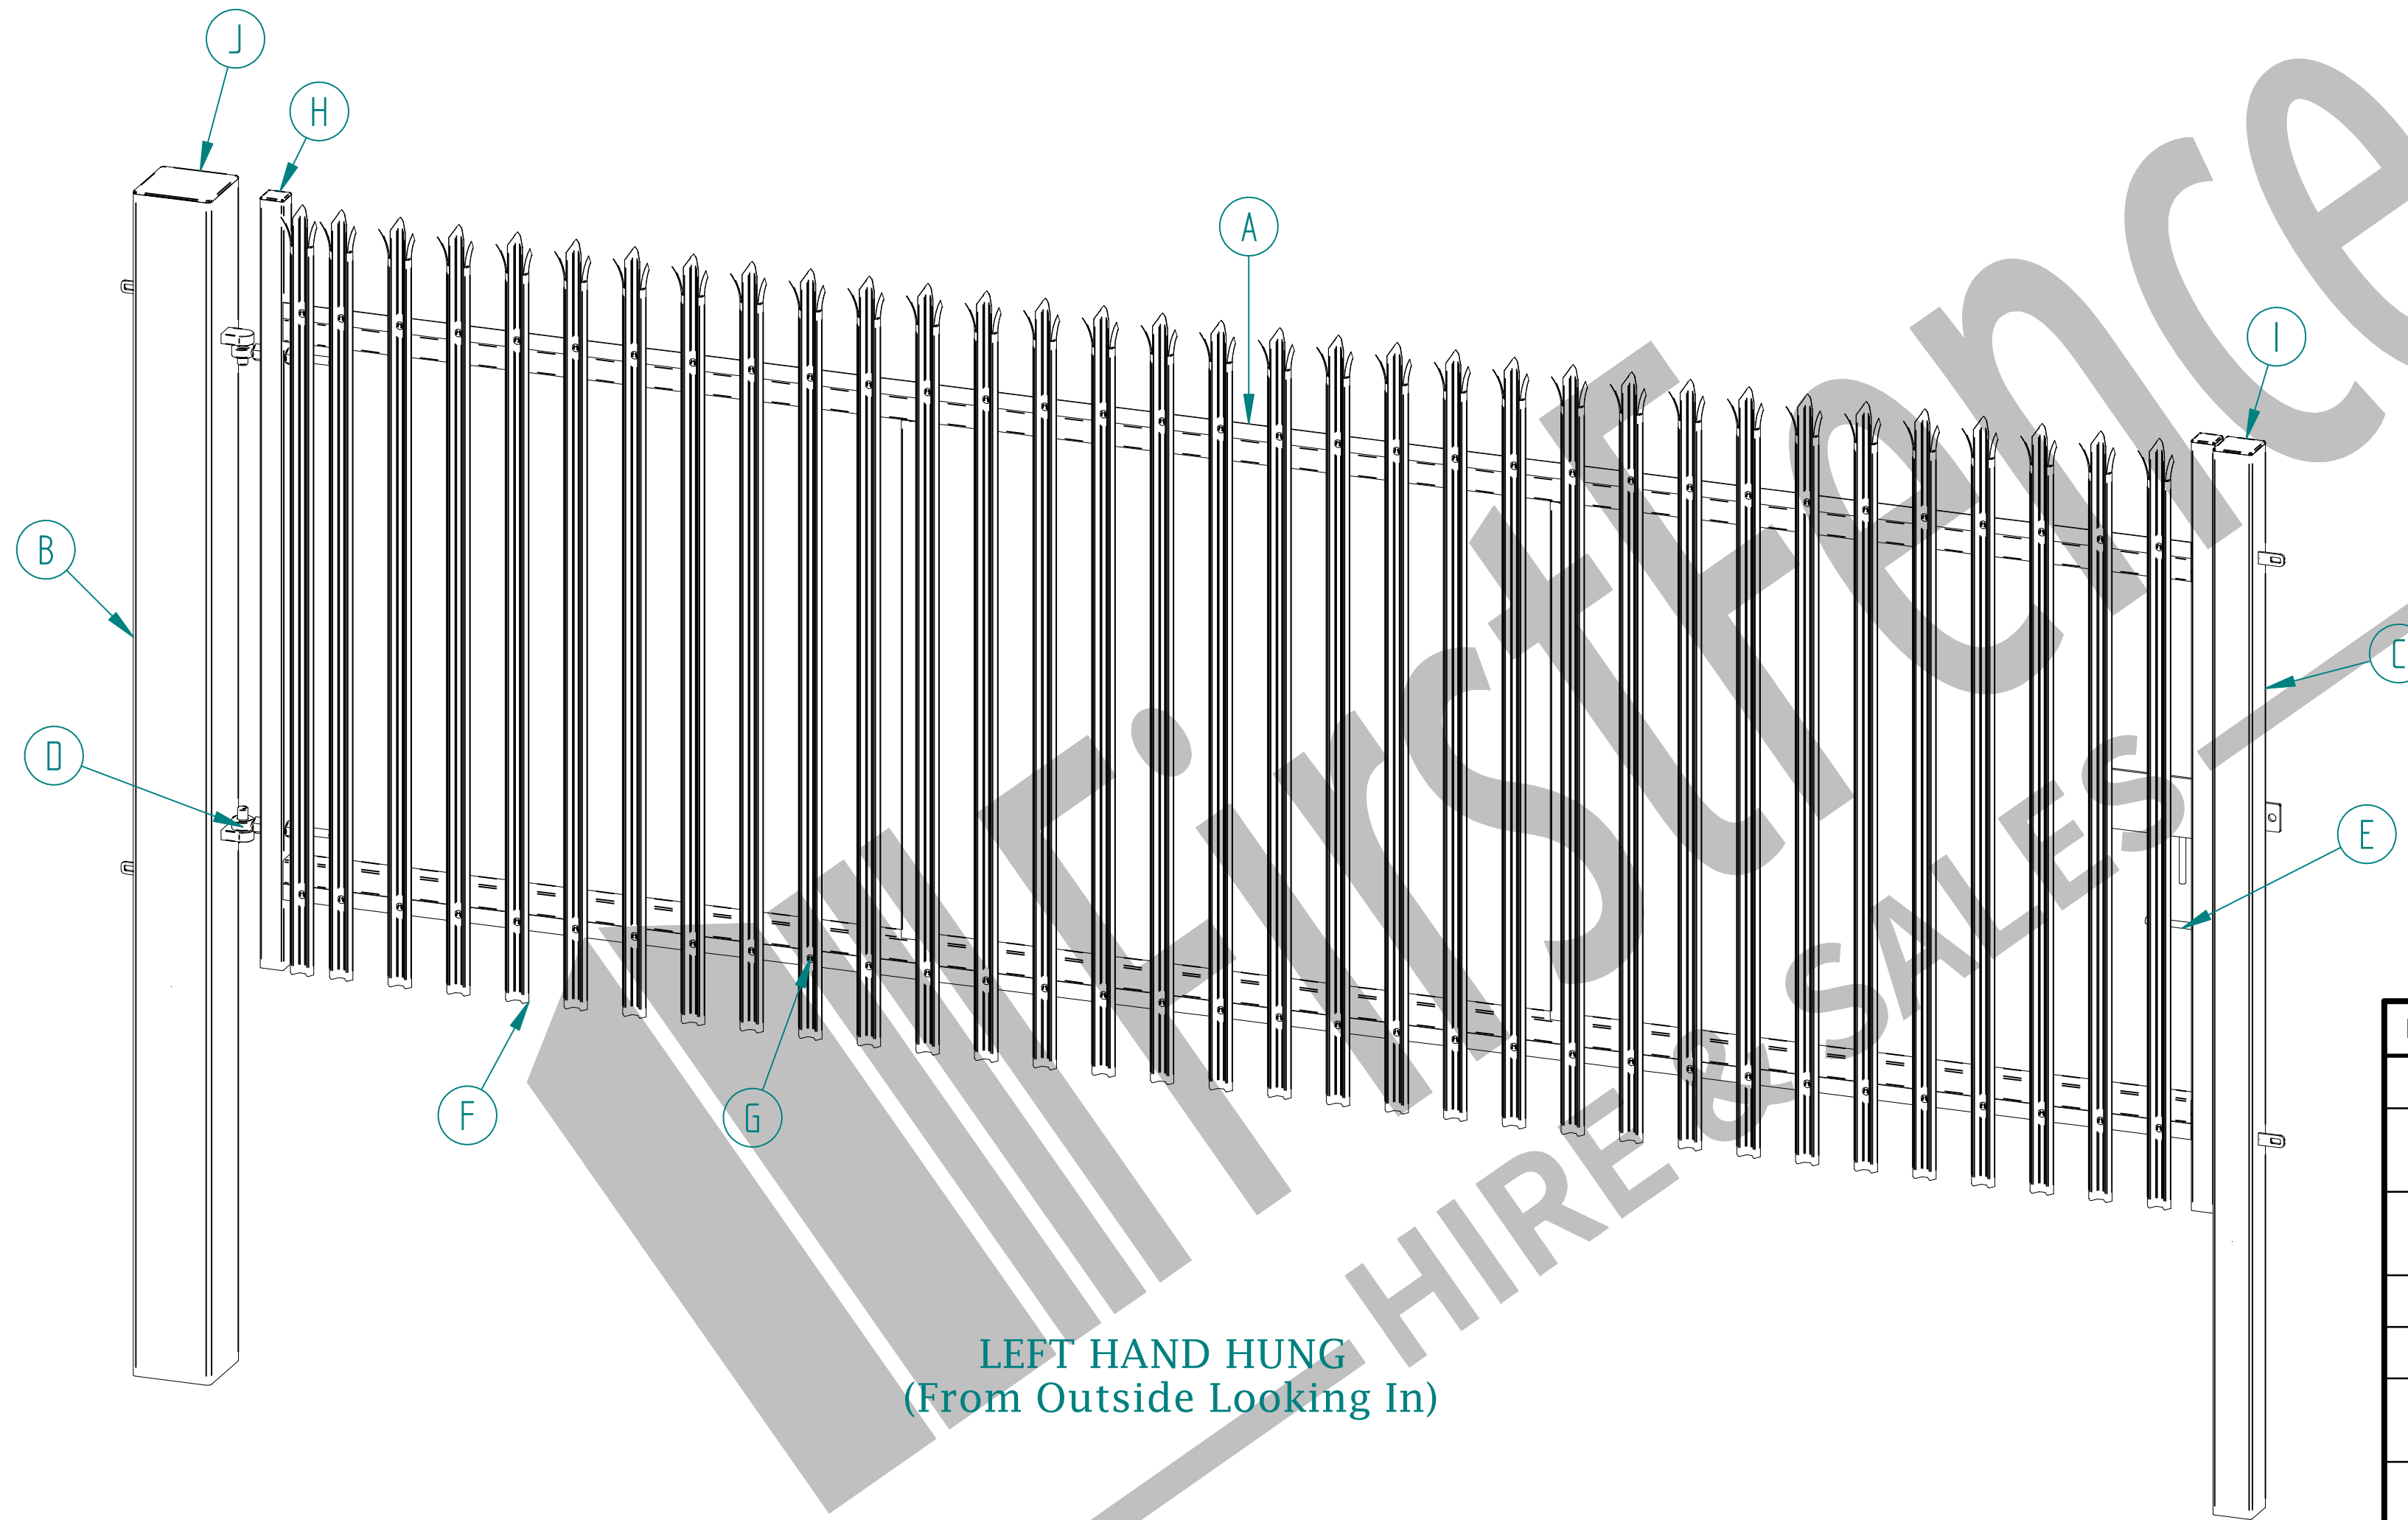

# 2.0m X 5.0m WIDE SINGLE LEAF DIG IN PALISADE GATE KIT

LEFT HAND HUNG  
(From Outside Looking In)

ALL GATES & POSTS ARE TO BE FITTED WITH BLACK PLASTIC INSERTS

ALL GATES WITH 150x150 / 200x200 BOX SECTION HINGE POSTS ARE TO BE FITTED WITH TWO GALVANISED EYE BOLTS

Item	Component Name	Quantity
A	PALI-SLI-2050 - PALISADE GATE SLIDER 2.0m X 5.0m WIDE	1
B	PALI-POS-0032 - 2.0m HIGH DIG IN PALISADE HINGE GATE POST 200X200 BOX SECTION	1
C	PALI-POS-0112 - 2.0m HIGH DIG IN PALISADE CATCH GATE POST 100X100 BOX SECTION	1
D	ACCS-GEN-0002 - ADJUSTABLE GATE EYE G 200mm cw 25mm	2
E	ACCS-GEN-0101 - UNIVERSAL GATE DROP BOLT	1
F	TRIPLE POINT PALE / ROUND & NOTCHED / SINGLE POINT. ON REQUEST	33
G	ACCS-PAL-0002 - M8 X 25mm BOLT / ACCS-PAL-0003 - M8 SNAP OFF NUT FOR SECURITY BOLTS	66
H	ACCS-RIB-0003 - 60x60 BLACK RIBBED INSERTS	2
I	ACCS-RIB-0006 - 100X100 BLACK RIBBED INSERTS	1
J	ACCS-RIB-0008 - 200x200 BLACK RIBBED INSERTS	1

NAME	DATE	TITLE
LT	13/07/21	PALI-KIT-1029 - 2.0m X 5.0m WIDE TRIPLE POINTED SINGLE LEAF DIG IN PALISADE GATE KIT
TOLERANCE ± 2mm Unless Stated Otherwise		First Fence Ltd, Kiln Way, Swadlincote, Derbyshire, DE11 8EA 01283 512 111 sales@firstfence.co.uk
3RD ANGLE		
SIZE A2	NOTE: SHOULD ANY DISCREPANCIES BE FOUND WITH THIS DRAWING, PLEASE INFORM FIRSTFENCE. COPYRIGHT OF THIS DRAWING IS OWNED BY FIRSTFENCE LIMITED.	REV A
WEIGHT: 252.3 kg		SHEET 1 OF 8

# 2.0m X 5.0m WIDE SINGLE LEAF BOLT DOWN PALISADE GATE KIT

LEFT HAND HUNG  
(From Outside Looking In)

ALL GATES & POSTS ARE TO BE FITTED WITH BLACK PLASTIC INSERTS

ALL GATES WITH 150x150 / 200x200 BOX SECTION HINGE POSTS ARE TO BE FITTED WITH TWO GALVANISED EYE BOLTS