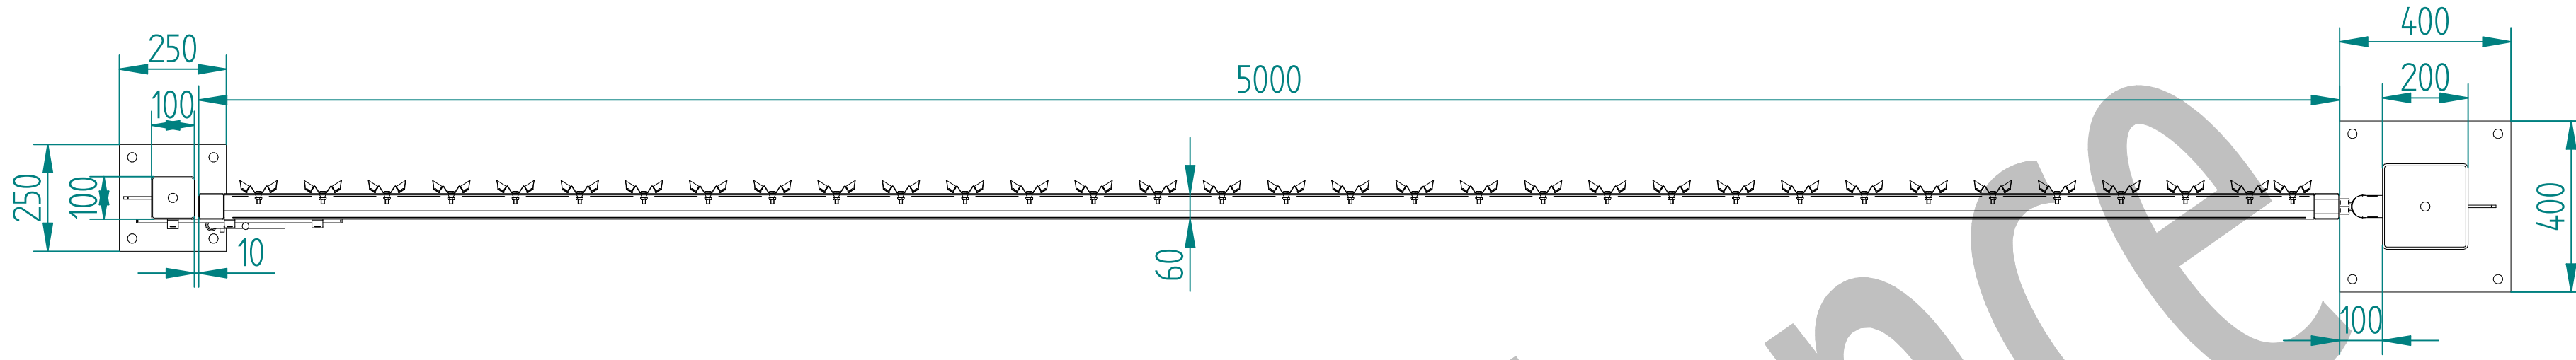

NAME	DATE	TITLE	FirstFence® First Fence Ltd, Kiln Way, Swadlincote, Derbyshire, DE11 8EA 01283 512 111 sales@firstfence.co.uk	REV
DRAWN	13/07/21	PALI-KIT-2029 - 2.0m X 5.0m WIDE TRIPLE POINTED SINGLE LEAF BOLT DOWN PALISADE GATE KIT		A
TOLERANCE	± 2mm Unless Stated Otherwise	3RD ANGLE	NOTE: SHOULD ANY DISCREPANCIES BE FOUND WITH THIS DRAWING, PLEASE INFORM FIRSTFENCE COPYRIGHT OF THIS DRAWING IS OWNED BY FIRSTFENCE LIMITED.	WEIGHT: 238.7 kg
		SIZE	A2	SHEET 6 OF 8