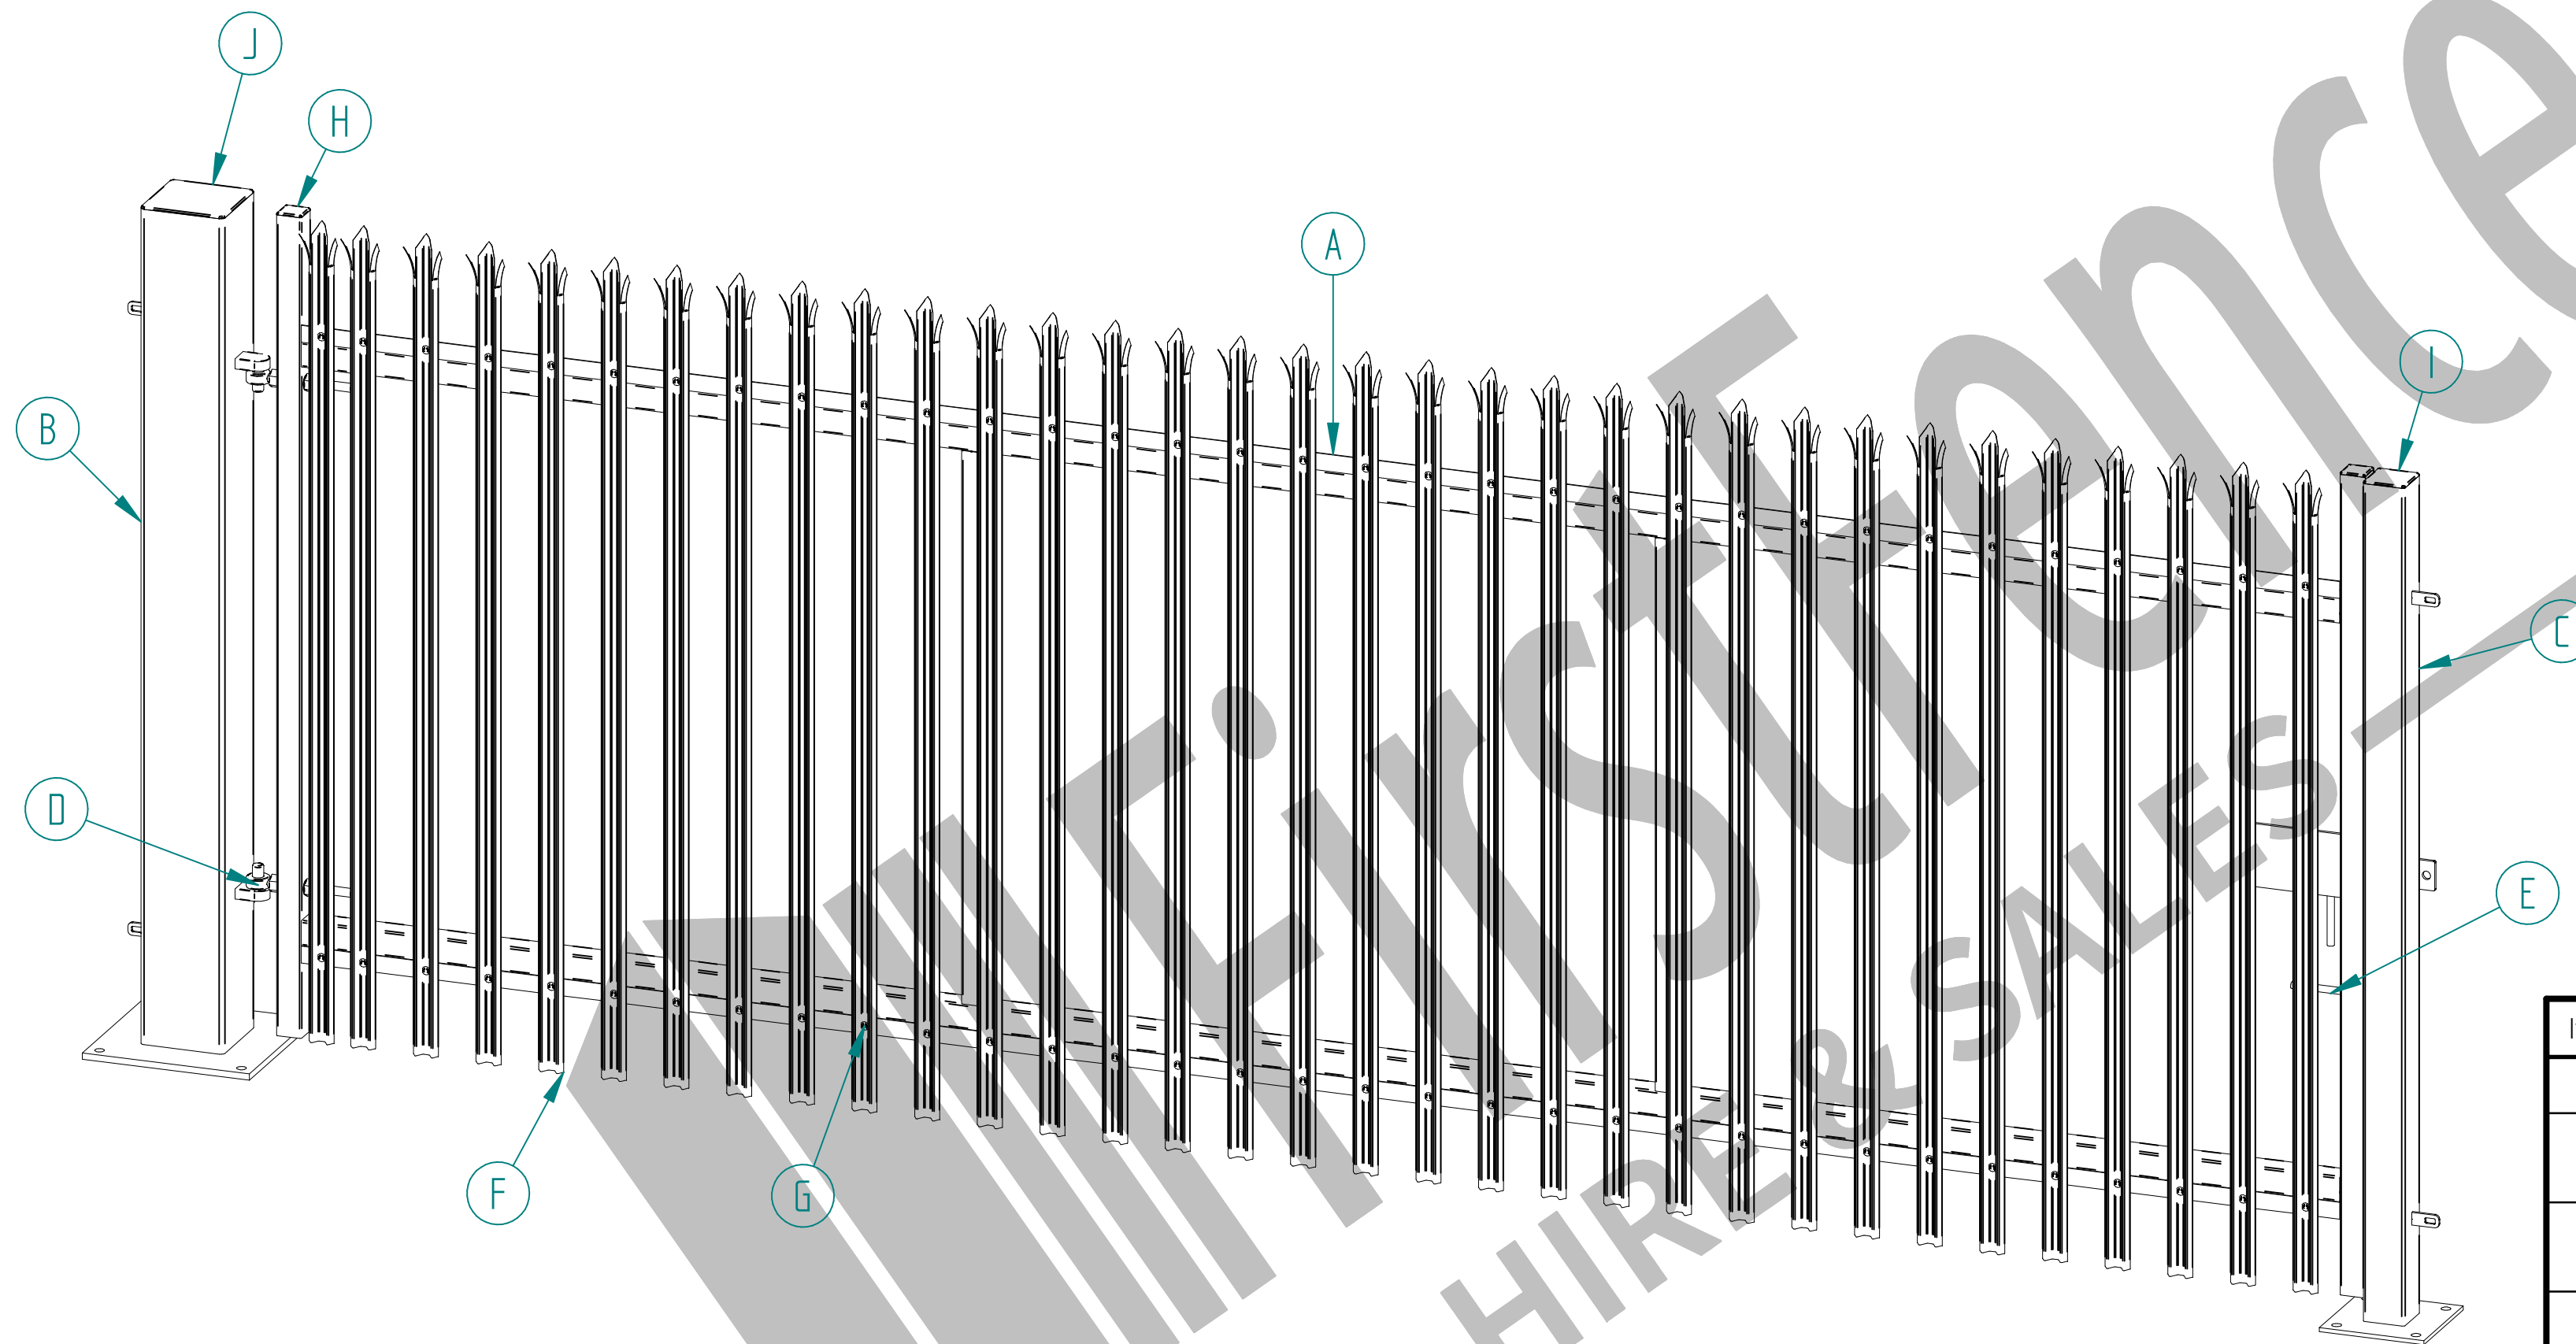

# 2.0m X 5.0m WIDE SINGLE LEAF BOLT DOWN PALISADE GATE KIT

LEFT HAND HUNG  
(From Outside Looking In)

ALL GATES & POSTS ARE TO BE FITTED WITH BLACK PLASTIC INSERTS

ALL GATES WITH 150x150 / 200x200 BOX SECTION HINGE POSTS ARE TO BE FITTED WITH TWO GALVANISED EYE BOLTS