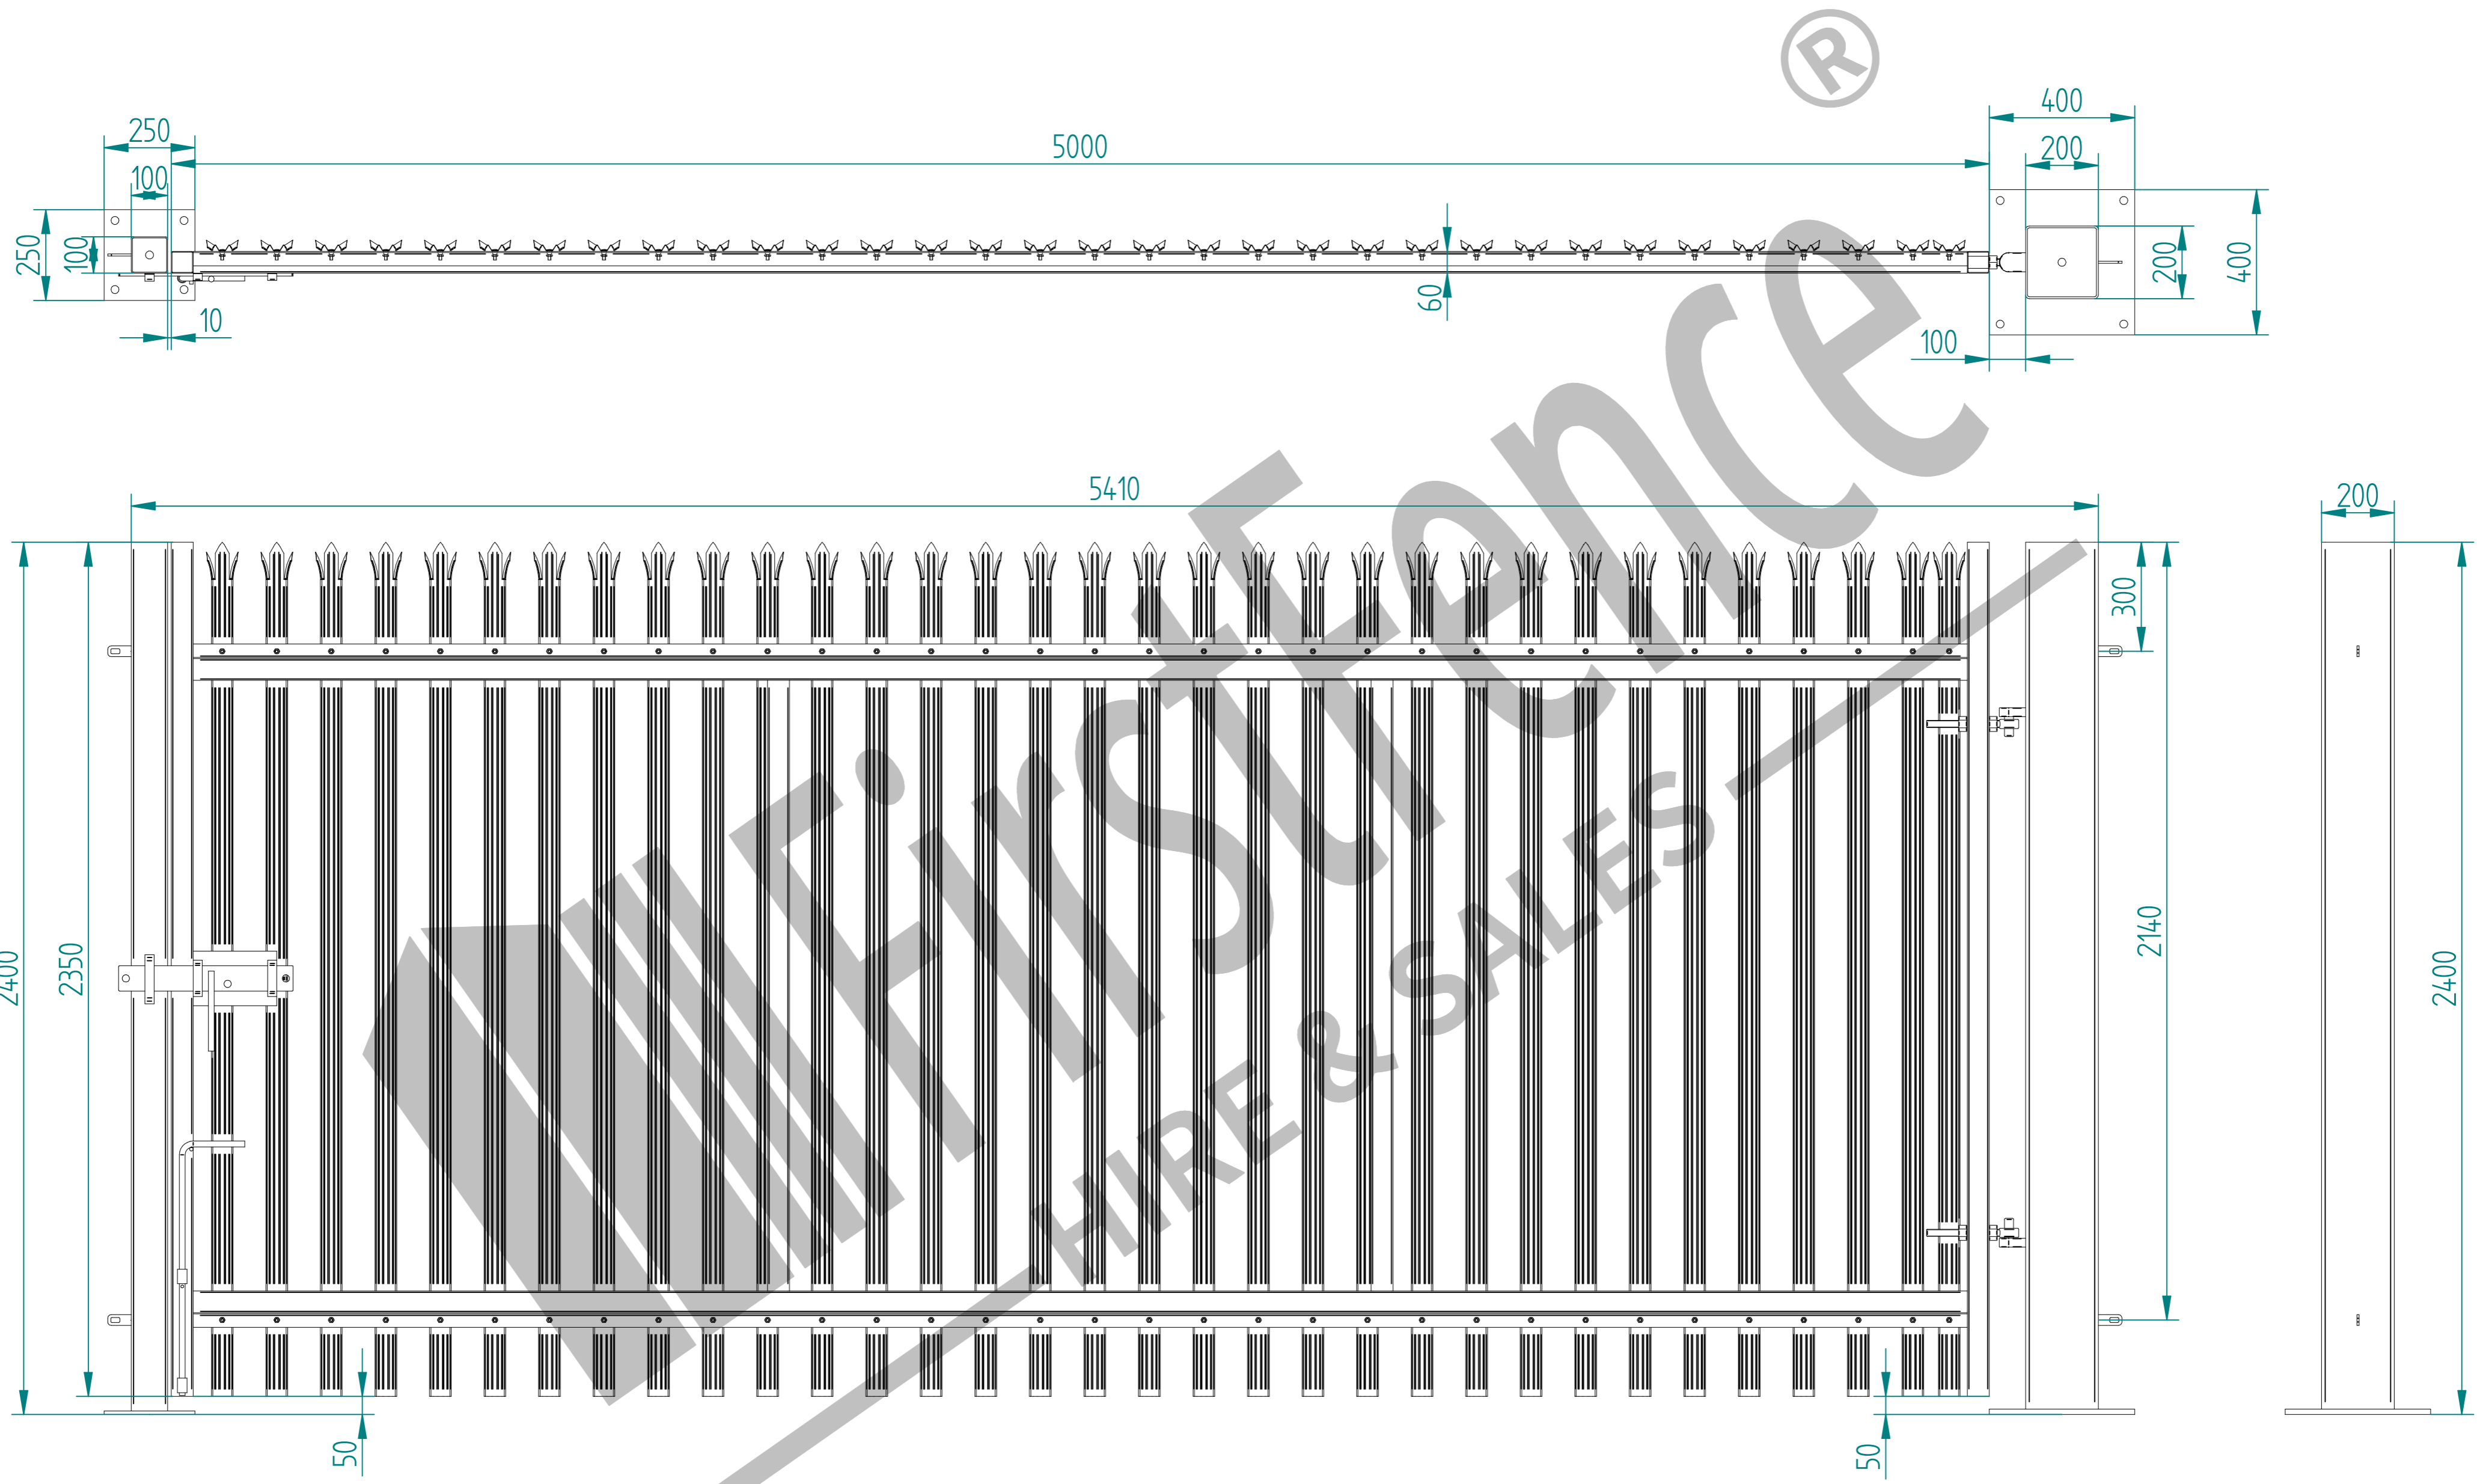

NAME	DATE	TITLE	
DRAWN	LT	13/07/21	PALI-KIT-2069 - 2.4m X 5.0m WIDE TRIPLE POINTED SINGLE LEAF BOLT DOWN PALISADE GATE KIT	
TOLERANCE	± 2mm Unless Stated Otherwise		First Fence Ltd, Kiln Way, Swadincote, Derbyshire, DE11 8EA 01283 512 111 sales@firstfence.co.uk	
3RD ANGLE				NOTE: SHOULD ANY DISCREPANCIES BE FOUND WITH THIS DRAWING, PLEASE INFORM FIRST FENCE. COPYRIGHT OF THIS DRAWING IS OWNED BY FIRST FENCE LIMITED. SIZE A2 WEIGHT: 270.1 kg
			REV A	
			SHEET 6 OF 8