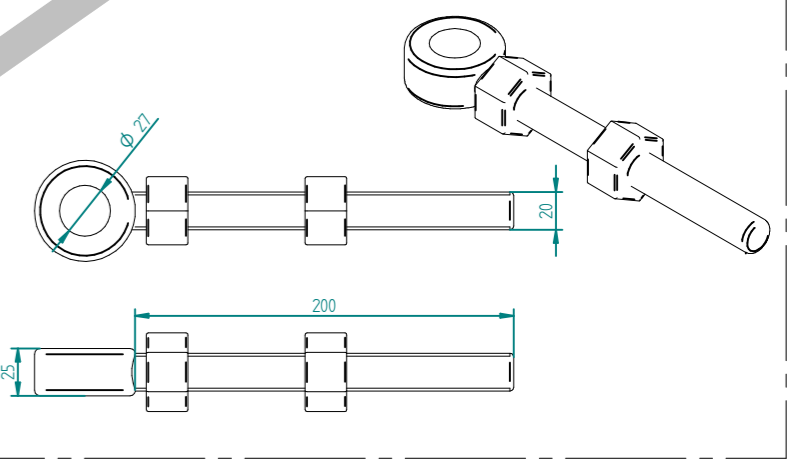

# 2.4m X 5.0m WIDE SINGLE LEAF BOLT DOWN PALISADE GATE KIT

ALL GATES & POSTS ARE TO BE FITTED WITH BLACK PLASTIC INSERTS

ALL GATES WITH 150x150 / 200x200 BOX SECTION HINGE POSTS ARE TO BE FITTED WITH TWO GALVANISED EYE BOLTS

LEFT HAND HUNG  
(From Outside Looking In)

Item	Component Name	Quantity
A	PALI-SLI-2450 - PALISADE GATE SLIDER 2.4m X 5.0m WIDE	1
B	PALI-POS-1034 - 2.4m HIGH BOLT DOWN PALISADE HINGE GATE POST 200X200 BOX SECTION	1
C	PALI-POS-1114 - 2.4m HIGH BOLT DOWN PALISADE CATCH GATE POST 100X100 BOX SECTION	1
D	ACCES-GEN-0002 - ADJUSTABLE GATE EYE G 200mm cw 25mm	2
E	ACCES-GEN-0101 - UNIVERSAL GATE DROP BOLT	1
F	TRIPLE POINT PALE / ROUND & NOTCHED / SINGLE POINT. ON REQUEST	33
G	ACCES-PAL-0002 - M8 X 25mm BOLT / ACCES-PAL-0003 - M8 SNAP OFF NUT FOR SECURITY BOLTS	66
H	ACCES-RIB-0003 - 60x60 BLACK RIBBED INSERTS	2
I	ACCES-RIB-0006 - 100X100 BLACK RIBBED INSERTS	1
J	ACCES-RIB-0008 - 200x200 BLACK RIBBED INSERTS	1