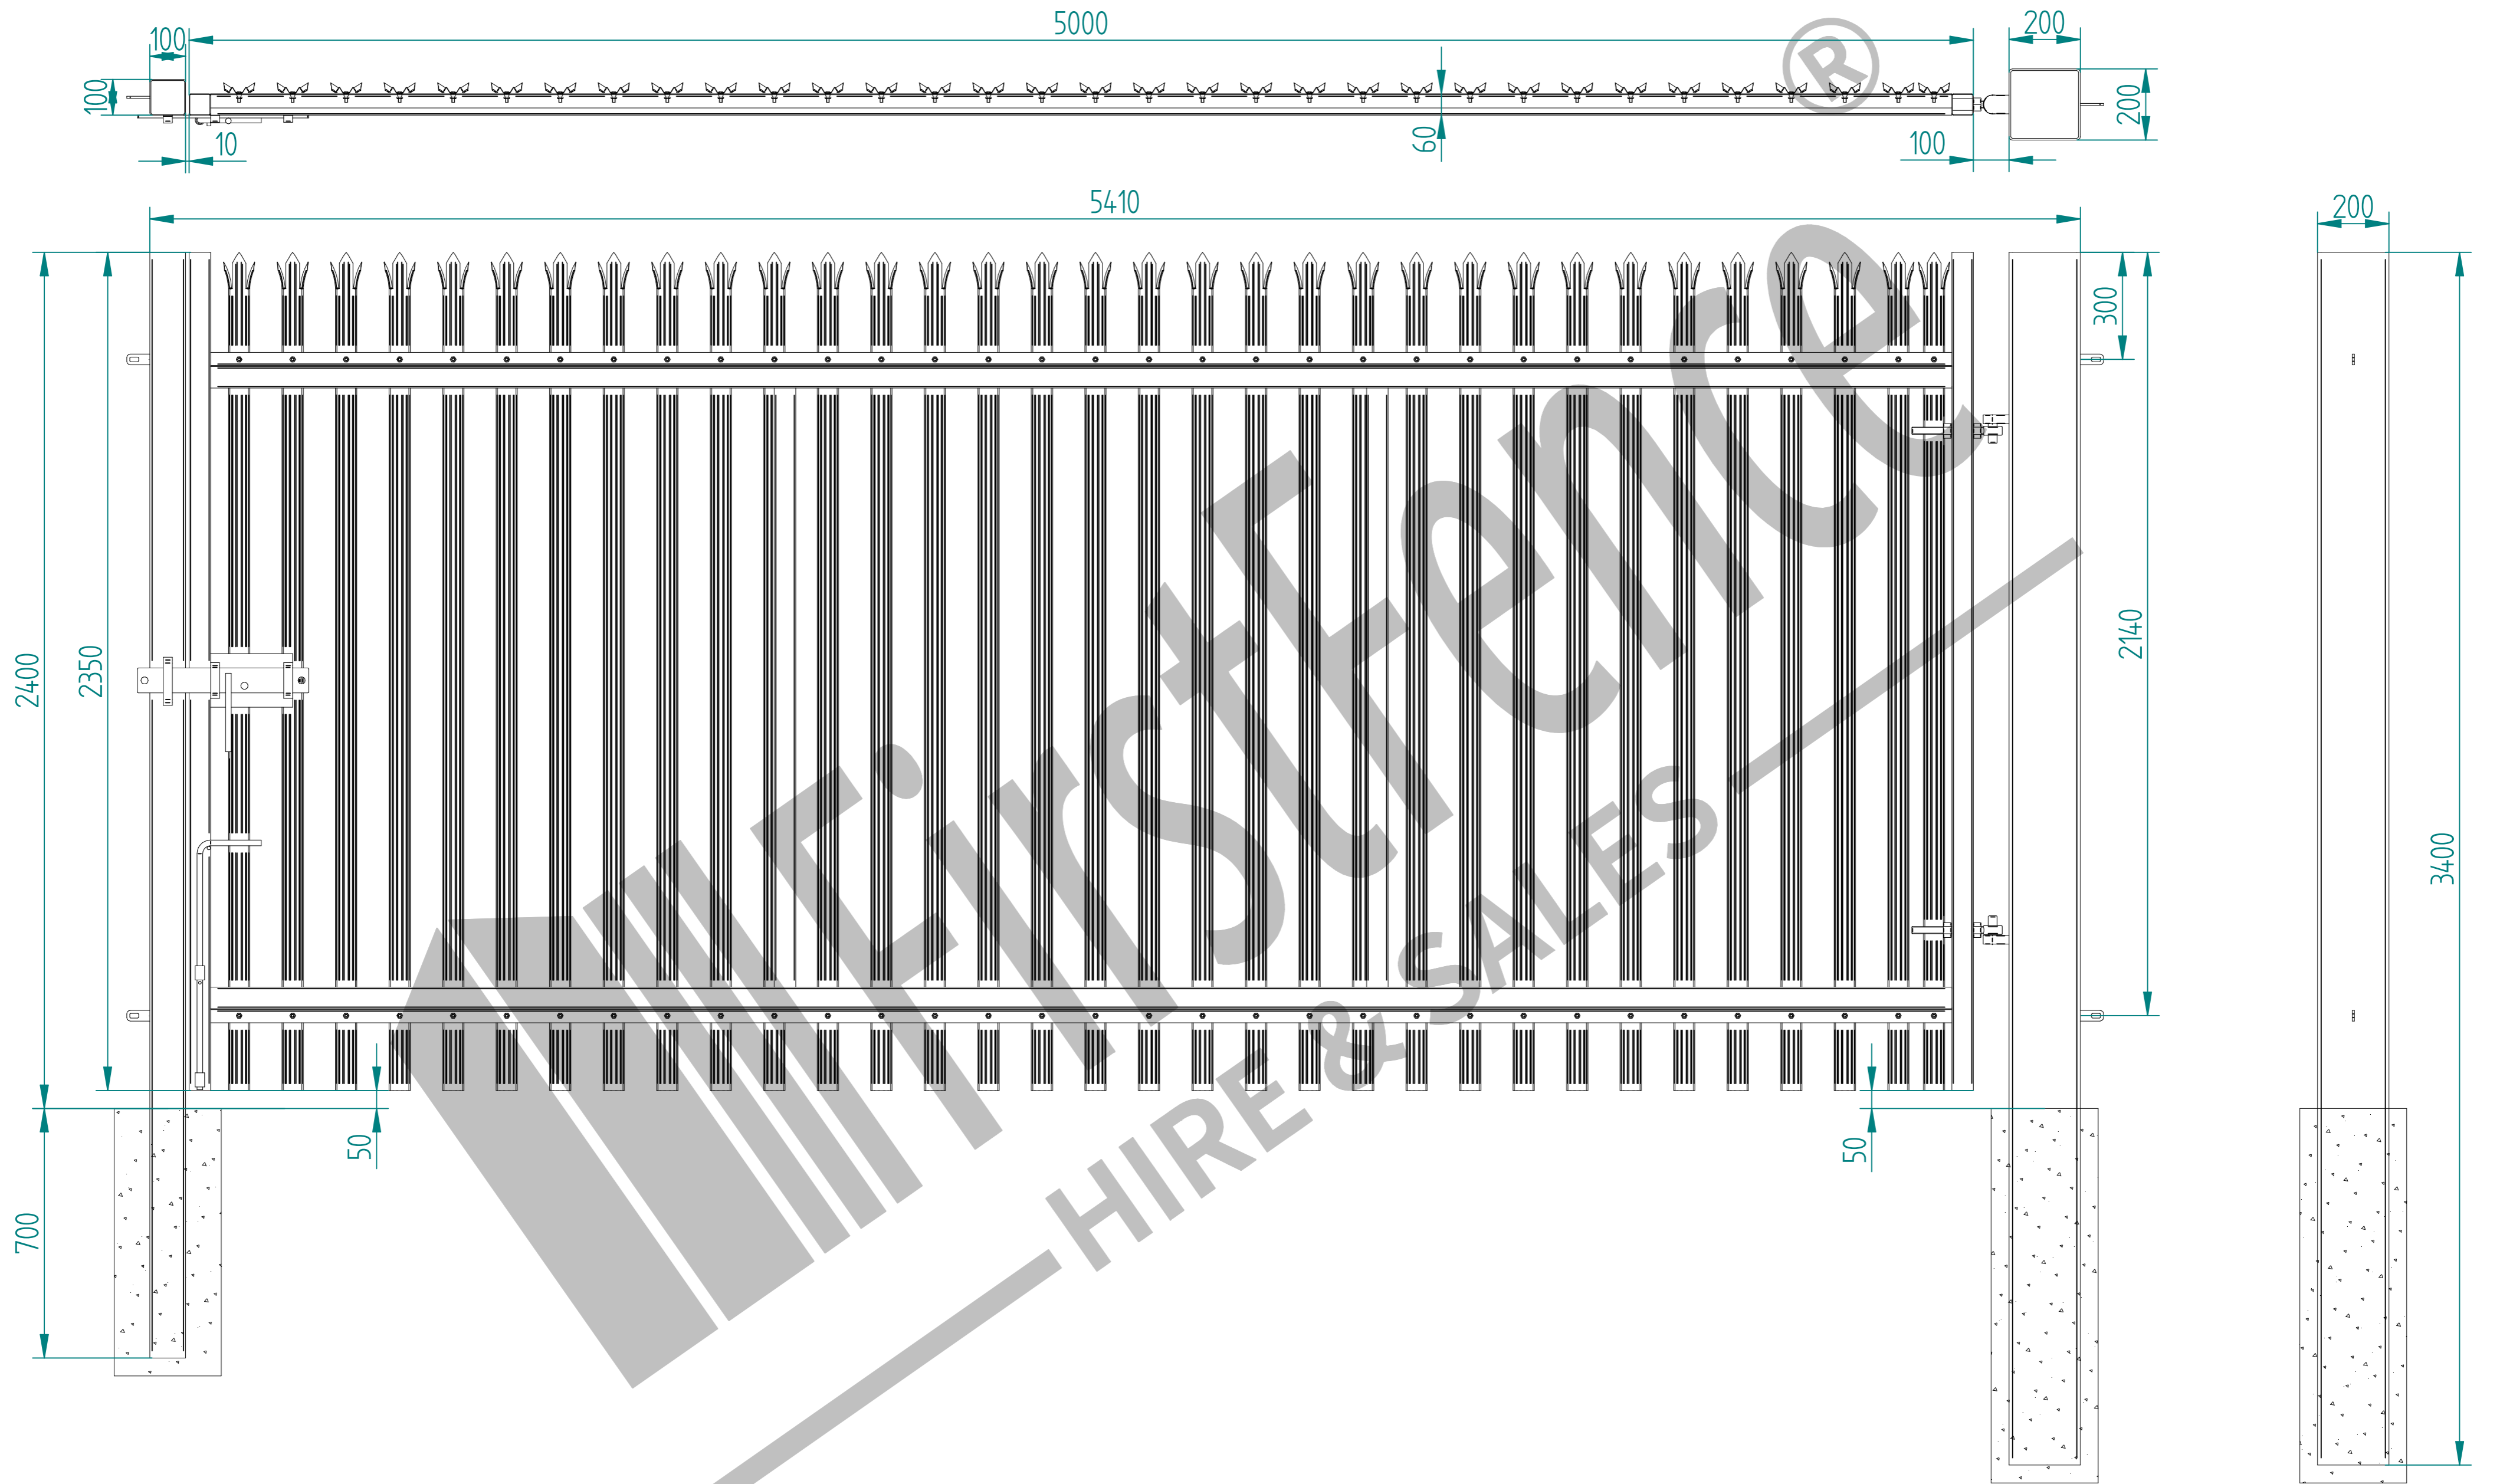

# 2.4m X 5.0m WIDE SINGLE LEAF DIG IN PALISADE GATE KIT

LEFT HAND HUNG  
(From Outside Looking In)

ALL GATES & POSTS ARE TO BE FITTED WITH BLACK PLASTIC INSERTS

ALL GATES WITH 150x150 / 200x200 BOX SECTION HINGE POSTS ARE TO BE FITTED WITH TWO GALVANISED EYE BOLTS

Item	Component Name	Quantity
A	PALI-SLI-2450 - PALISADE GATE SLIDER 2.4m X 5.0m WIDE	1
B	PALI-POS-0034 - 2.4m HIGH DIG IN PALISADE HINGE GATE POST 200X200 BOX SECTION	1
C	PALI-POS-0114 - 2.4m HIGH DIG IN PALISADE CATCH GATE POST 100X100 BOX SECTION	1
D	ACCS-GEN-0002 - ADJUSTABLE GATE EYE G 200mm cw 25mm	2
E	ACCS-GEN-0101 - UNIVERSAL GATE DROP BOLT	1
F	TRIPLE POINT PALE / ROUND & NOTCHED / SINGLE POINT. ON REQUEST	33
G	ACCS-PAL-0002 - M8 X 25mm BOLT / ACCS-PAL-0003 - M8 SNAP OFF NUT FOR SECURITY BOLTS	66
H	ACCS-RIB-0003 - 60x60 BLACK RIBBED INSERTS	2
I	ACCS-RIB-0006 - 100X100 BLACK RIBBED INSERTS	1
J	ACCS-RIB-0008 - 200x200 BLACK RIBBED INSERTS	1

NAME	DATE	TITLE
LT	13/07/21	PALI-KIT-1069 - 2.4m X 5.0m WIDE TRIPLE POINTED SINGLE LEAF DIG IN PALISADE GATE KIT
TOLERANCE	± 2mm Unless Stated Otherwise	FirstFence® First Fence Ltd, Kiln Way, Swadlincote, Derbyshire, DE11 8EA 01283 512 111 sales@firstfence.co.uk
3RD ANGLE	SIZE A2	REV A
WEIGHT: 283.7 kg		SHEET 1 OF 8

NAME	DATE	TITLE
LT	13/07/21	PALI-KIT-1069 - 2.4m X 5.0m WIDE TRIPLE POINTED SINGLE LEAF DIG IN PALISADE GATE KIT
TOLERANCE	± 2mm Unless Stated Otherwise	 First Fence Ltd, Kiln Way, Swadlincote, Derbyshire, DE11 8EA 01283 512 111 sales@firstfence.co.uk
 3RD ANGLE		NOTE: SHOULD ANY DISCREPANCIES BE FOUND WITH THIS DRAWING, PLEASE INFORM FIRST FENCE. COPYRIGHT OF THIS DRAWING IS OWNED BY FIRST FENCE LIMITED. SIZE A2 WEIGHT: 283.7 kg
		REV A