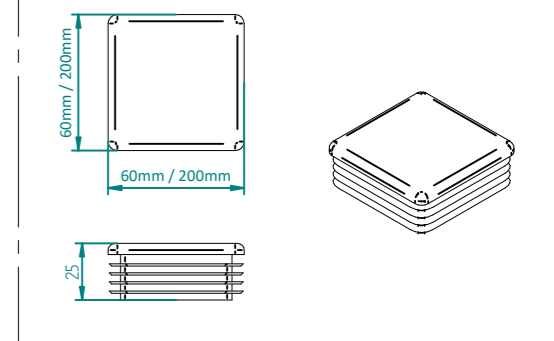

# 2.4m X 5.0m WIDE SINGLE LEAF DIG IN PALISADE GATE KIT

LEFT HAND HUNG  
(From Outside Looking In)

ALL GATES & POSTS ARE TO BE FITTED WITH BLACK PLASTIC INSERTS

ALL GATES WITH 150x150 / 200x200 BOX SECTION HINGE POSTS ARE TO BE FITTED WITH TWO GALVANISED EYE BOLTS

Item	Component Name	Quantity
A	PALI-SLI-2450 - PALISADE GATE SLIDER 2.4m X 5.0m WIDE	1
B	PALI-POS-0034 - 2.4m HIGH DIG IN PALISADE HINGE GATE POST 200X200 BOX SECTION	1
C	PALI-POS-0114 - 2.4m HIGH DIG IN PALISADE CATCH GATE POST 100X100 BOX SECTION	1
D	ACCS-GEN-0002 - ADJUSTABLE GATE EYE G 200mm cw 25mm	2
E	ACCS-GEN-0101 - UNIVERSAL GATE DROP BOLT	1
F	TRIPLE POINT PALE / ROUND & NOTCHED / SINGLE POINT. ON REQUEST	33
G	ACCS-PAL-0002 - M8 X 25mm BOLT / ACCS-PAL-0003 - M8 SNAP OFF NUT FOR SECURITY BOLTS	66
H	ACCS-RIB-0003 - 60x60 BLACK RIBBED INSERTS	2
I	ACCS-RIB-0006 - 100X100 BLACK RIBBED INSERTS	1
J	ACCS-RIB-0008 - 200x200 BLACK RIBBED INSERTS	1