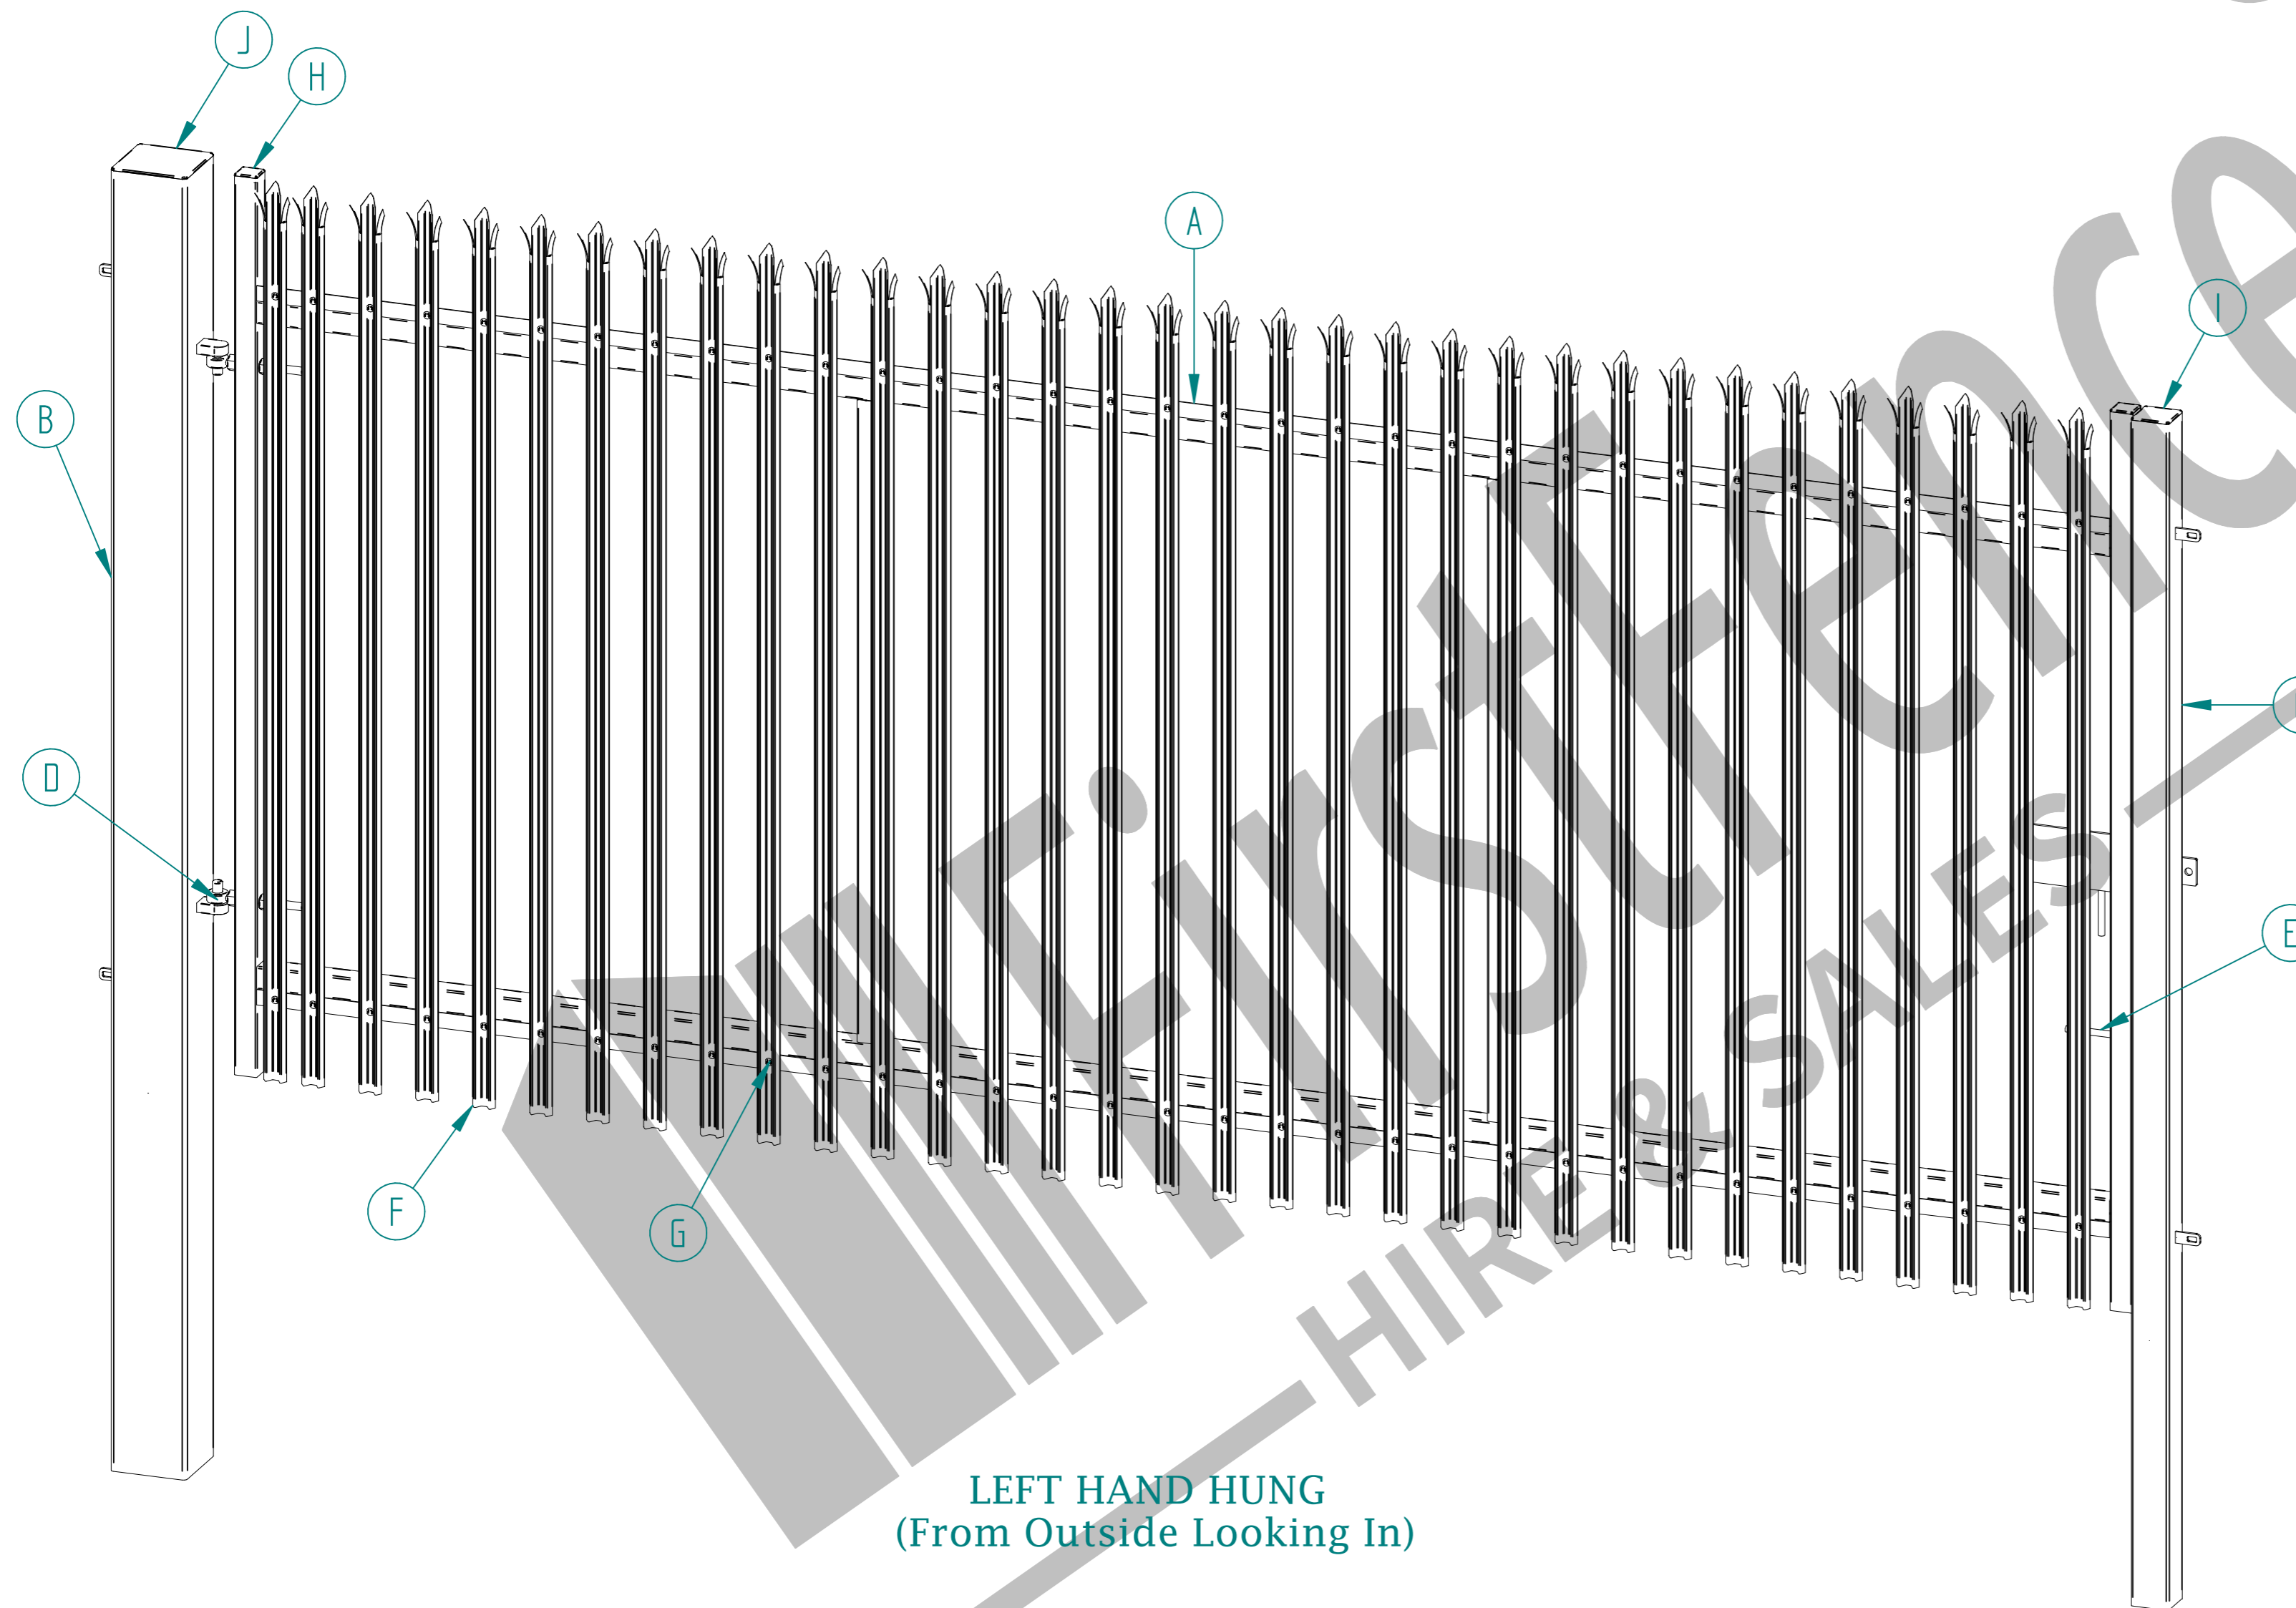

# 2.4m X 5.0m WIDE SINGLE LEAF DIG IN PALISADE GATE KIT

LEFT HAND HUNG  
(From Outside Looking In)

ALL GATES & POSTS ARE TO BE FITTED WITH BLACK PLASTIC INSERTS

ALL GATES WITH 150x150 / 200x200 BOX SECTION HINGE POSTS ARE TO BE FITTED WITH TWO GALVANISED EYE BOLTS

Item	Component Name	Quantity
A	PALI-SLI-2450 - PALISADE GATE SLIDER 2.4m X 5.0m WIDE	1
B	PALI-POS-0034 - 2.4m HIGH DIG IN PALISADE HINGE GATE POST 200X200 BOX SECTION	1
C	PALI-POS-0114 - 2.4m HIGH DIG IN PALISADE CATCH GATE POST 100X100 BOX SECTION	1
D	ACCS-GEN-0002 - ADJUSTABLE GATE EYE G 200mm cw 25mm	2
E	ACCS-GEN-0101 - UNIVERSAL GATE DROP BOLT	1
F	TRIPLE POINT PALE / ROUND & NOTCHED / SINGLE POINT. ON REQUEST	33
G	ACCS-PAL-0002 - M8 X 25mm BOLT / ACCS-PAL-0003 - M8 SNAP OFF NUT FOR SECURITY BOLTS	66
H	ACCS-RIB-0003 - 60x60 BLACK RIBBED INSERTS	2
I	ACCS-RIB-0006 - 100X100 BLACK RIBBED INSERTS	1
J	ACCS-RIB-0008 - 200x200 BLACK RIBBED INSERTS	1

NAME	DATE	TITLE
LT	13/07/21	PALI-KIT-1069 - 2.4m X 5.0m WIDE TRIPLE POINTED SINGLE LEAF DIG IN PALISADE GATE KIT
TOLERANCE	± 2mm Unless Stated Otherwise	FirstFence® First Fence Ltd, Kiln Way, Swadlincote, Derbyshire, DE11 8EA 01283 512 111 sales@firstfence.co.uk
3RD ANGLE	SIZE A2	REV A
WEIGHT: 283.7 kg		SHEET 1 OF 8

# 2.4m X 5.0m WIDE SINGLE LEAF BOLT DOWN PALISADE GATE KIT

ALL GATES & POSTS ARE TO BE FITTED WITH BLACK PLASTIC INSERTS

ALL GATES WITH 150x150 / 200x200 BOX SECTION HINGE POSTS ARE TO BE FITTED WITH TWO GALVANISED EYE BOLTS