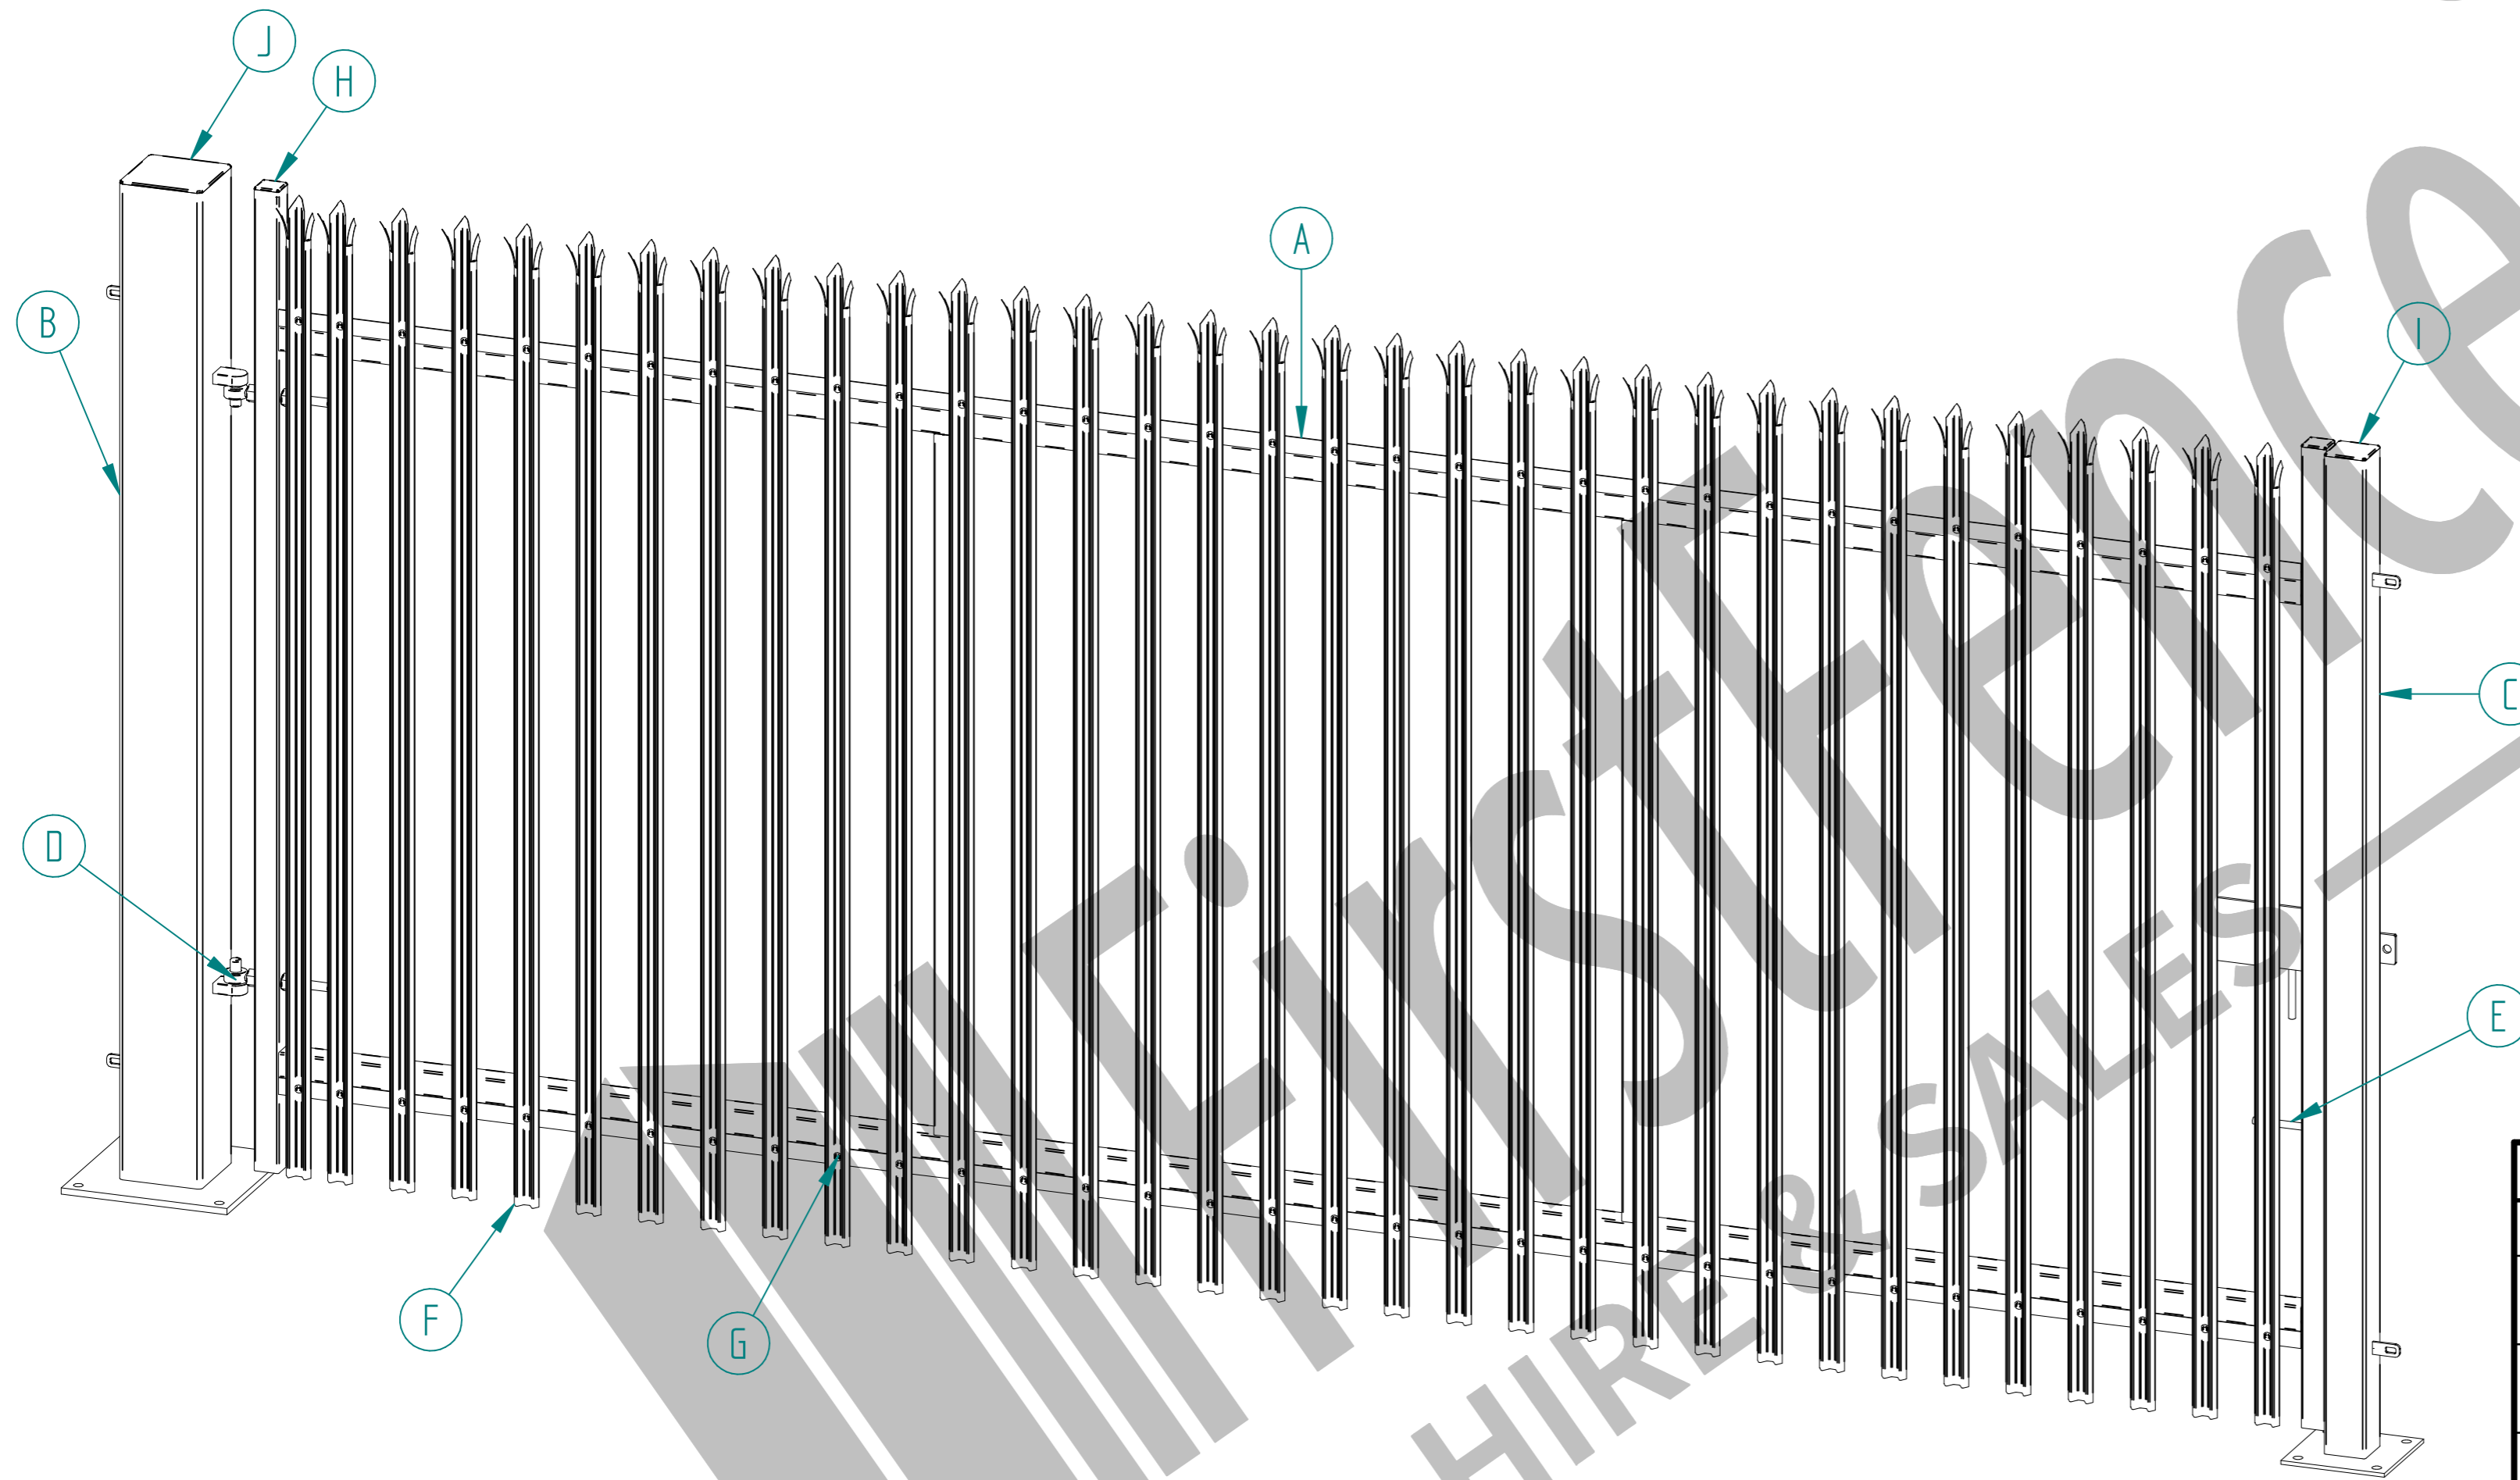

# 2.4m X 5.0m WIDE SINGLE LEAF BOLT DOWN PALISADE GATE KIT

ALL GATES & POSTS ARE TO BE FITTED WITH BLACK PLASTIC INSERTS

ALL GATES WITH 150x150 / 200x200 BOX SECTION HINGE POSTS ARE TO BE FITTED WITH TWO GALVANISED EYE BOLTS