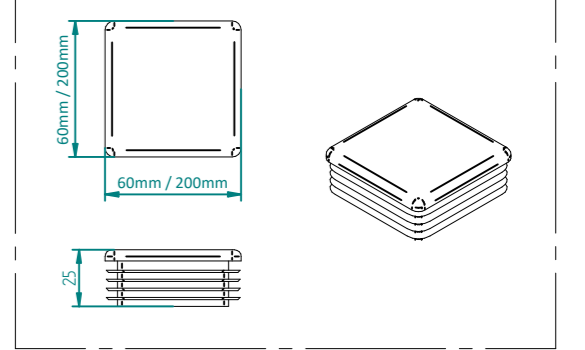

# 2.4m X 5.0m WIDE SINGLE LEAF BOLT DOWN PALISADE GATE KIT

ALL GATES & POSTS ARE TO BE FITTED WITH BLACK PLASTIC INSERTS

ALL GATES WITH 150x150 / 200x200 BOX SECTION HINGE POSTS ARE TO BE FITTED WITH TWO GALVANISED EYE BOLTS