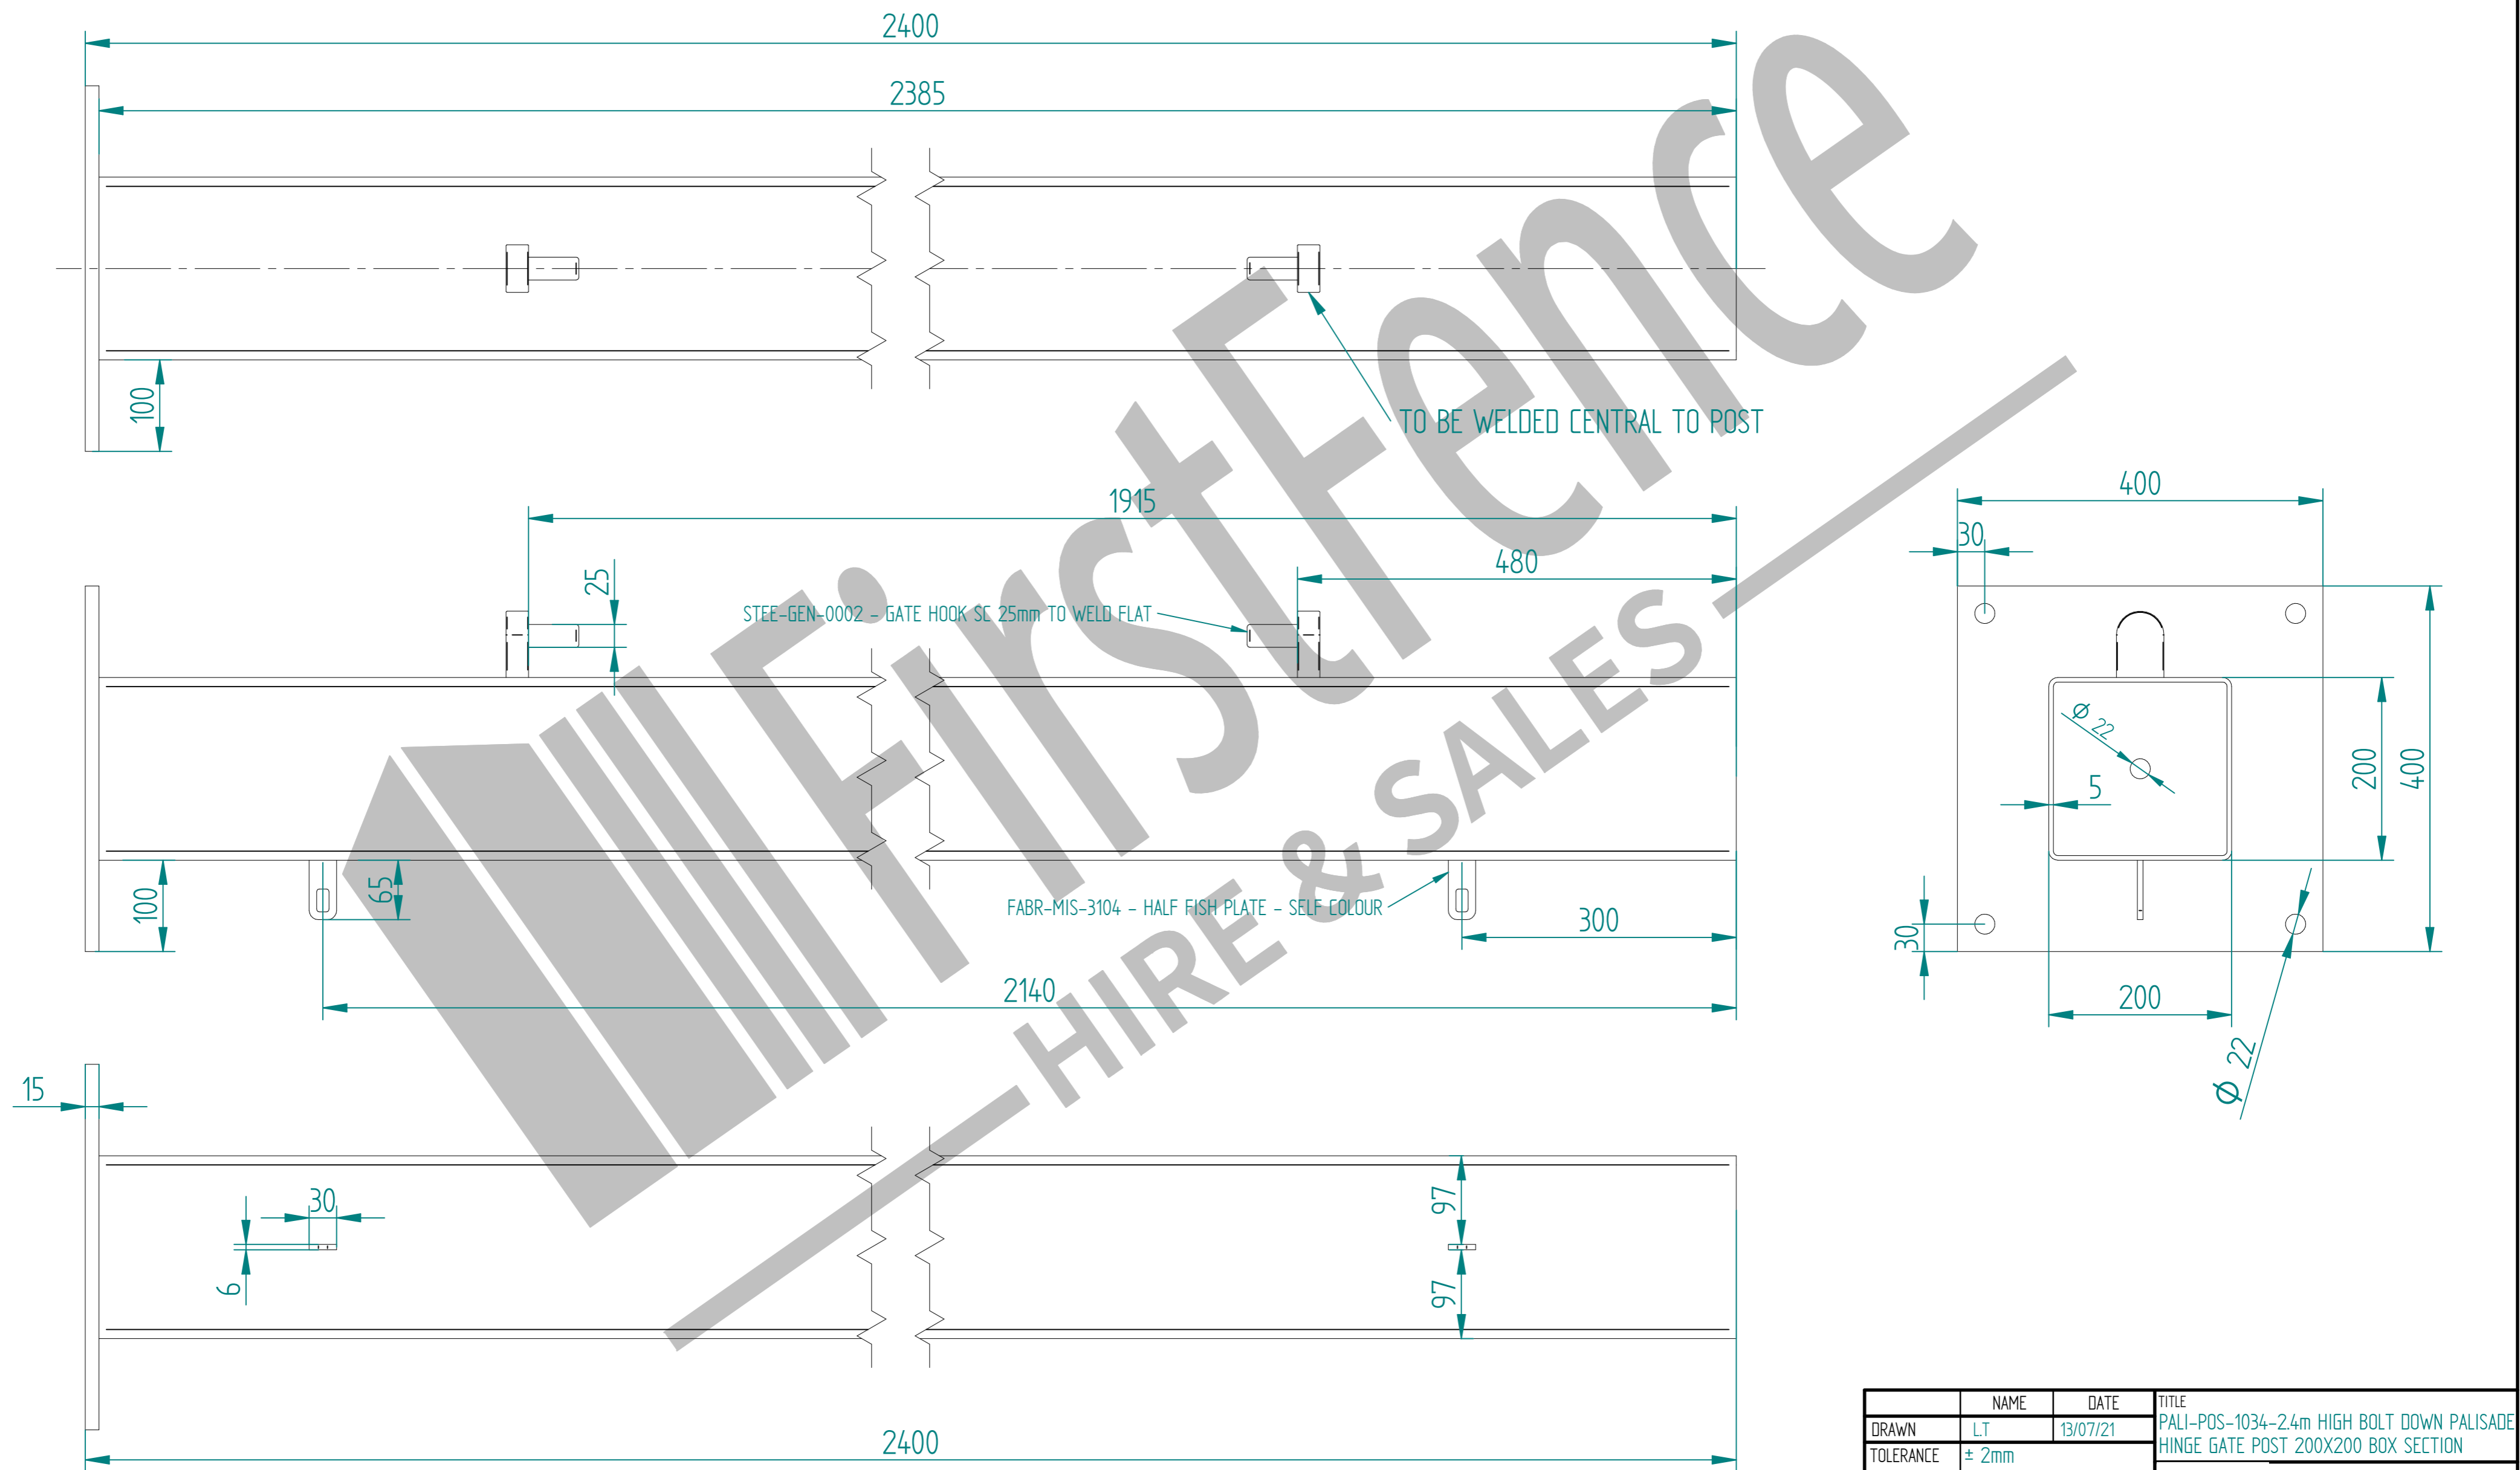

2.4m HIGH BOLT DOWN PALISADE HINGE GATE POST 200X200 BOX SECTION

NAME	DATE	TITLE
LT	13/07/21	PALI-POS-1034-2.4m HIGH BOLT DOWN PALISADE HINGE GATE POST 200X200 BOX SECTION
TOLERANCE ± 2mm Unless Stated Otherwise		First Fence Ltd, Kiln Way, Swadincote, Derbyshire, DE11 8EA 01283 512 111 sales@firstfence.co.uk
3RD ANGLE 		
SIZE A2	WEIGHT: 92.2 kg	REV A