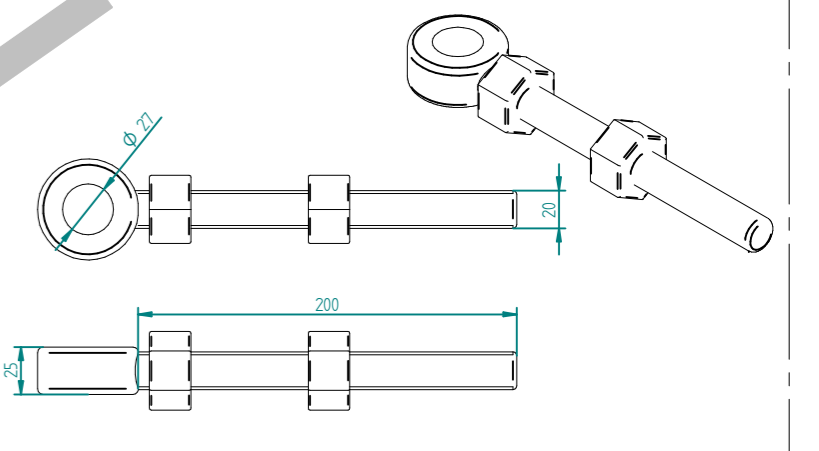

# 2.4m X 5.0m WIDE SINGLE LEAF DIG IN PALISADE GATE KIT

LEFT HAND HUNG  
(From Outside Looking In)

ALL GATES & POSTS ARE TO BE FITTED WITH BLACK PLASTIC INSERTS

ALL GATES WITH 150x150 / 200x200 BOX SECTION HINGE POSTS ARE TO BE FITTED WITH TWO GALVANISED EYE BOLTS

Item	Component Name	Quantity
A	PALI-SLI-2450 - PALISADE GATE SLIDER 2.4m X 5.0m WIDE	1
B	PALI-POS-0034 - 2.4m HIGH DIG IN PALISADE HINGE GATE POST 200X200 BOX SECTION	1
C	PALI-POS-0114 - 2.4m HIGH DIG IN PALISADE CATCH GATE POST 100X100 BOX SECTION	1
D	ACCS-GEN-0002 - ADJUSTABLE GATE EYE G 200mm cw 25mm	2
E	ACCS-GEN-0101 - UNIVERSAL GATE DROP BOLT	1
F	TRIPLE POINT PALE / ROUND & NOTCHED / SINGLE POINT. ON REQUEST	33
G	ACCS-PAL-0002 - M8 X 25mm BOLT / ACCS-PAL-0003 - M8 SNAP OFF NUT FOR SECURITY BOLTS	66
H	ACCS-RIB-0003 - 60x60 BLACK RIBBED INSERTS	2
I	ACCS-RIB-0006 - 100X100 BLACK RIBBED INSERTS	1
J	ACCS-RIB-0008 - 200x200 BLACK RIBBED INSERTS	1