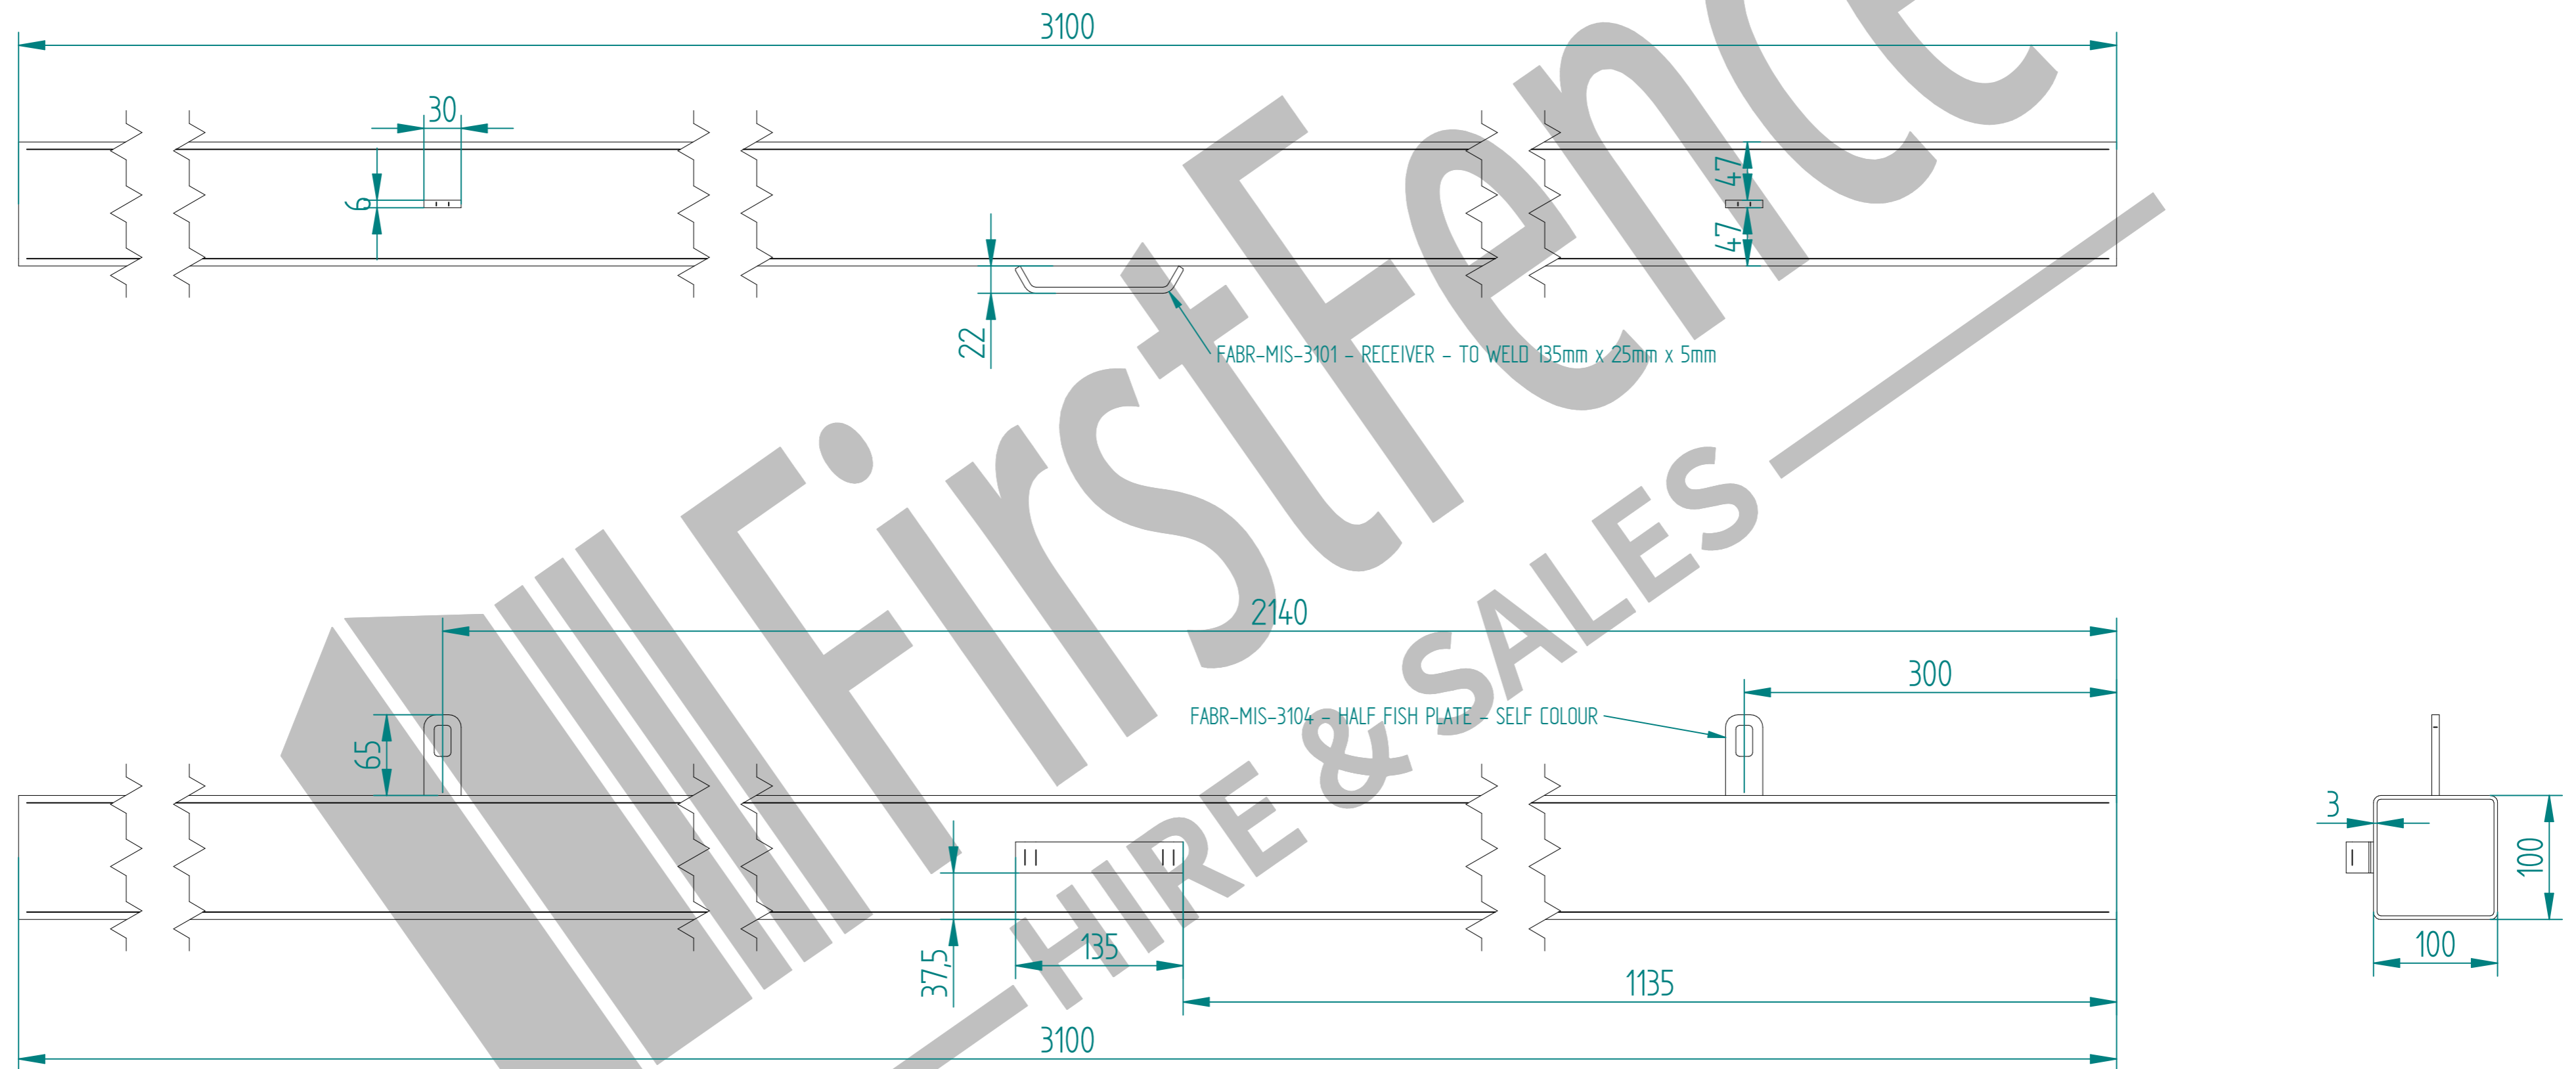

2.4m HIGH DIG IN PALISADE CATCH GATE POST 100X100 BOX SECTION

NAME	DATE	TITLE
LT	13/07/21	PALI-POS-0114 - 2.4m HIGH DIG IN PALISADE CATCH GATE POST 100X100 BOX SECTION
TOLERANCE ± 2mm Unless Stated Otherwise		First Fence Ltd, Kiln Way, Swadlincote, Derbyshire, DE11 8EA 01283 512 111 sales@firstfence.co.uk
3RD ANGLE		
SIZE A2	WEIGHT: 28.0 kg	REV A