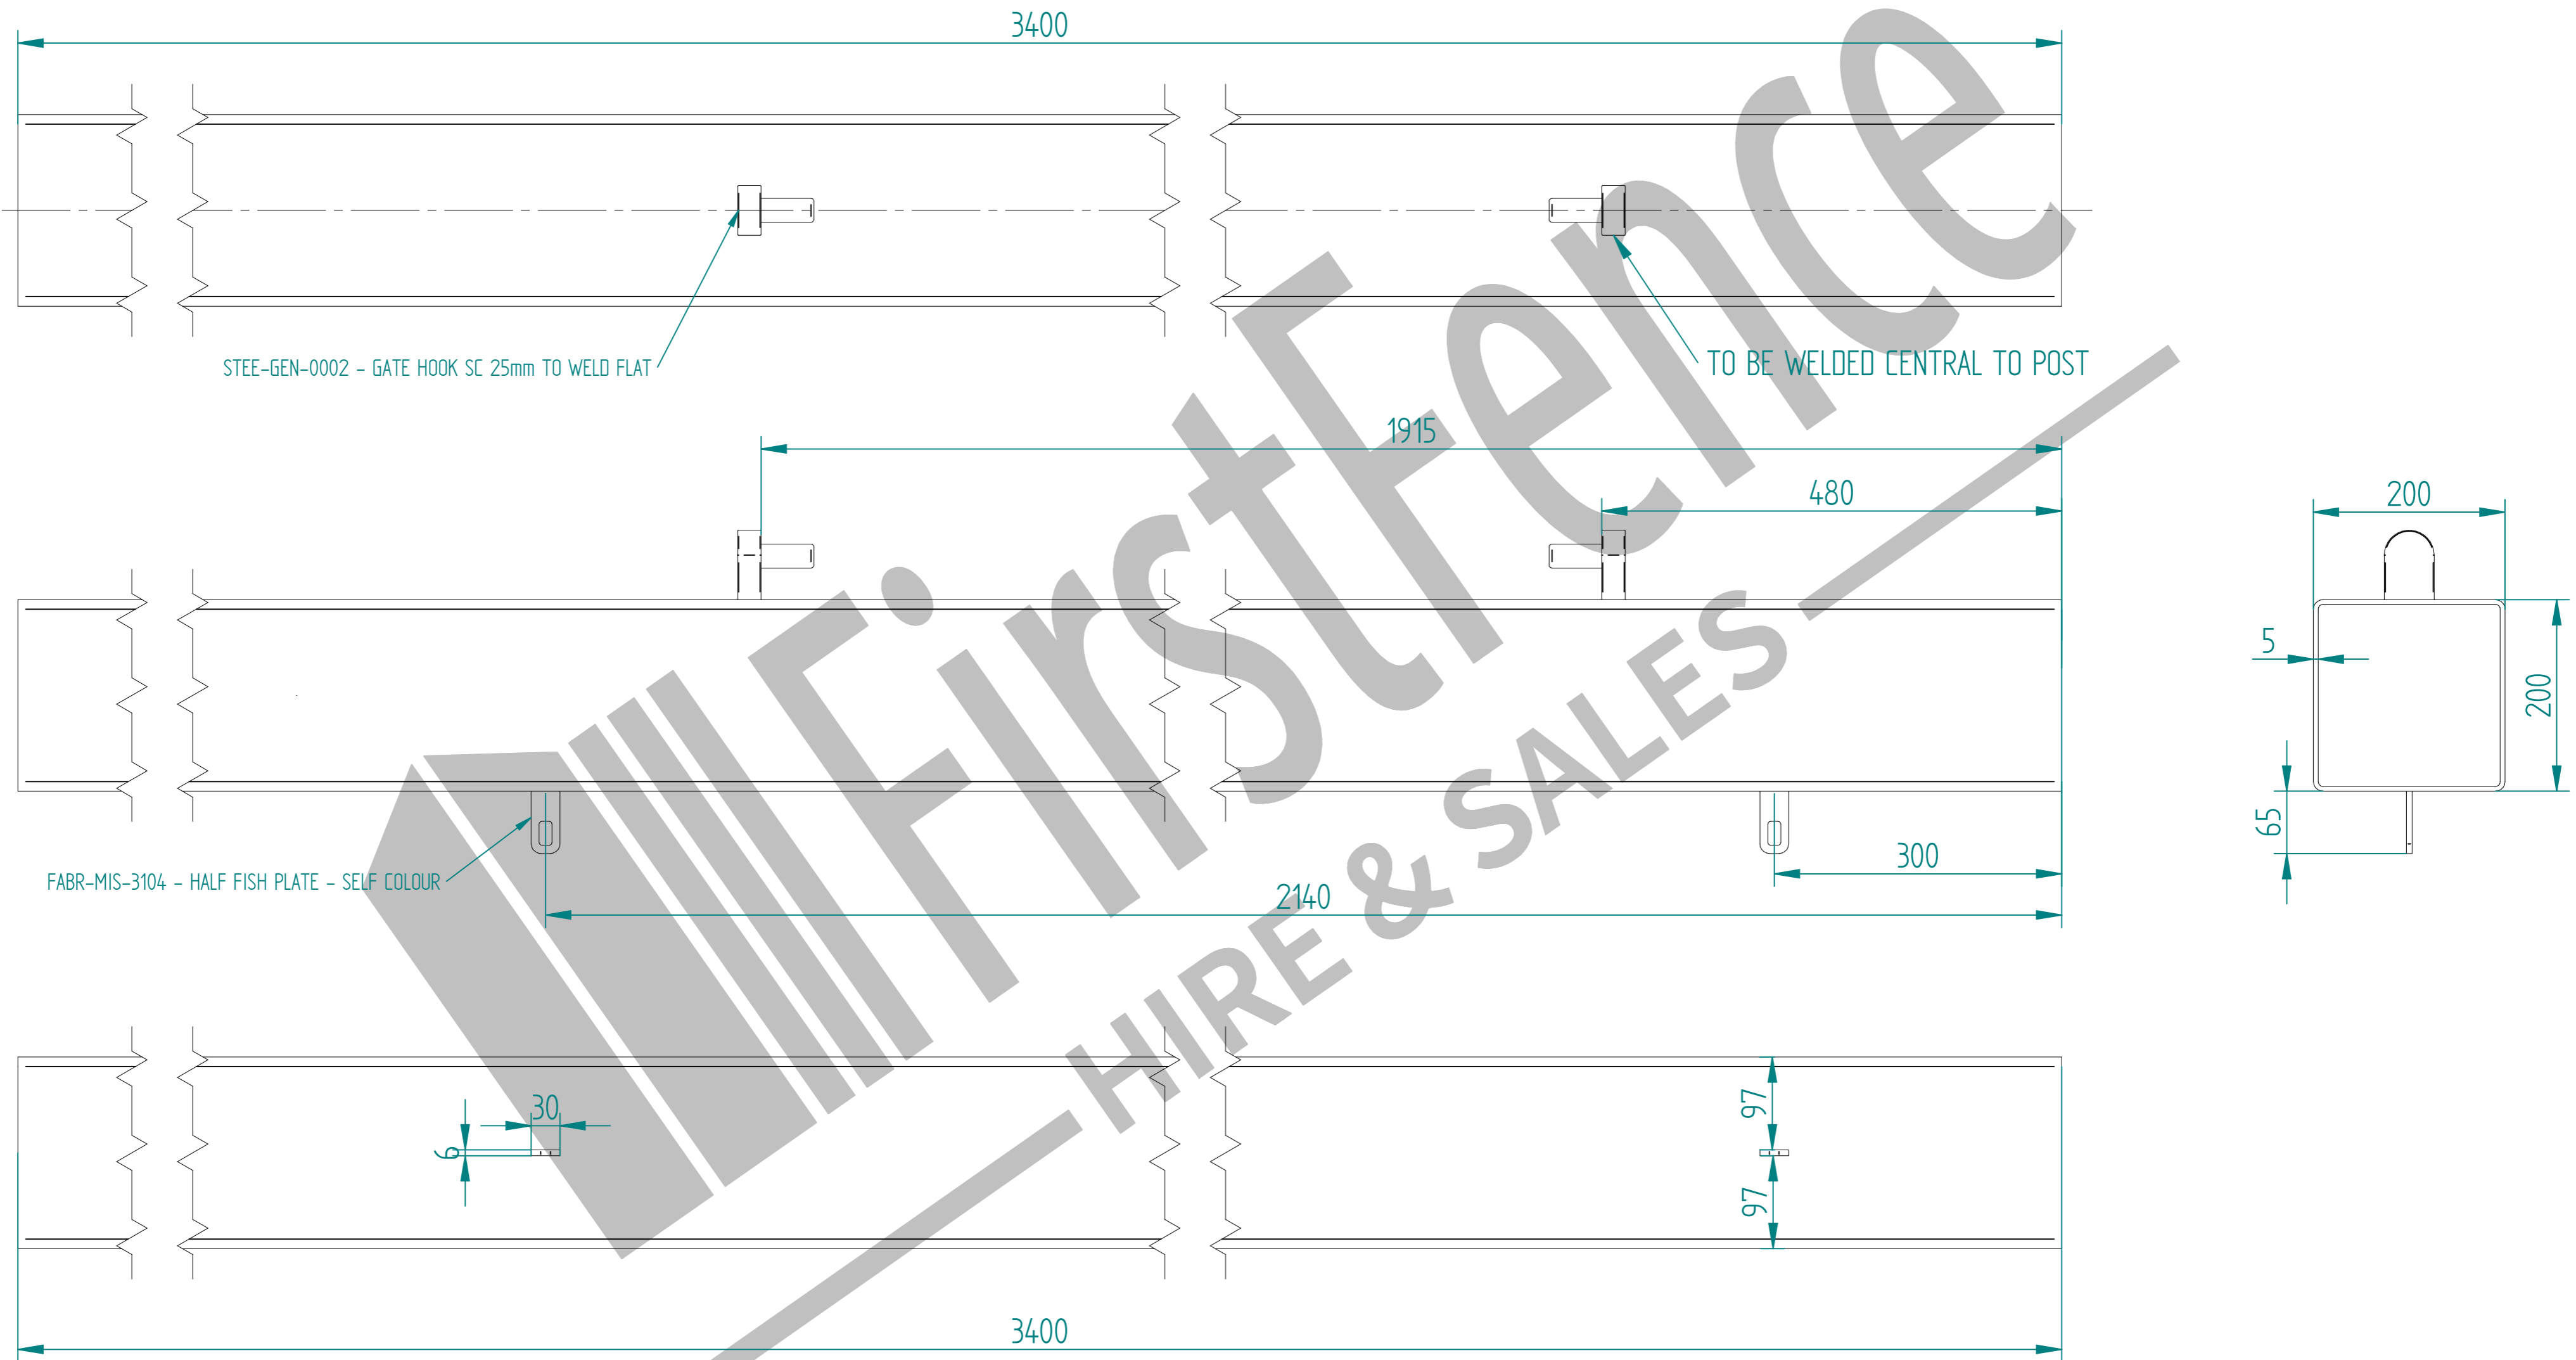

2.4m HIGH DIG IN PALISADE HINGE GATE POST 200X200 BOX SECTION

	NAME	DATE	TITLE
DRAWN	LT	13/07/21	PALI-POS-0034 - 2.4m HIGH DIG IN PALISADE HINGE GATE POST 200X200 BOX SECTION
TOLERANCE	± 2mm Unless Stated Otherwise		First Fence Derbyshire, DE11 8EA 01283 512 111 sales@firstfence.co.uk
	3RD ANGLE		NOTE: SHOULD ANY DISCREPANCIES BE FOUND WITH THIS DRAWING, PLEASE INFORM FIRST FENCE. COPYRIGHT OF THIS DRAWING IS OWNED BY FIRST FENCE LIMITED.
	SIZE	REV	WEIGHT: 104.1 kg
	A2	A	SHEET 3 OF 8