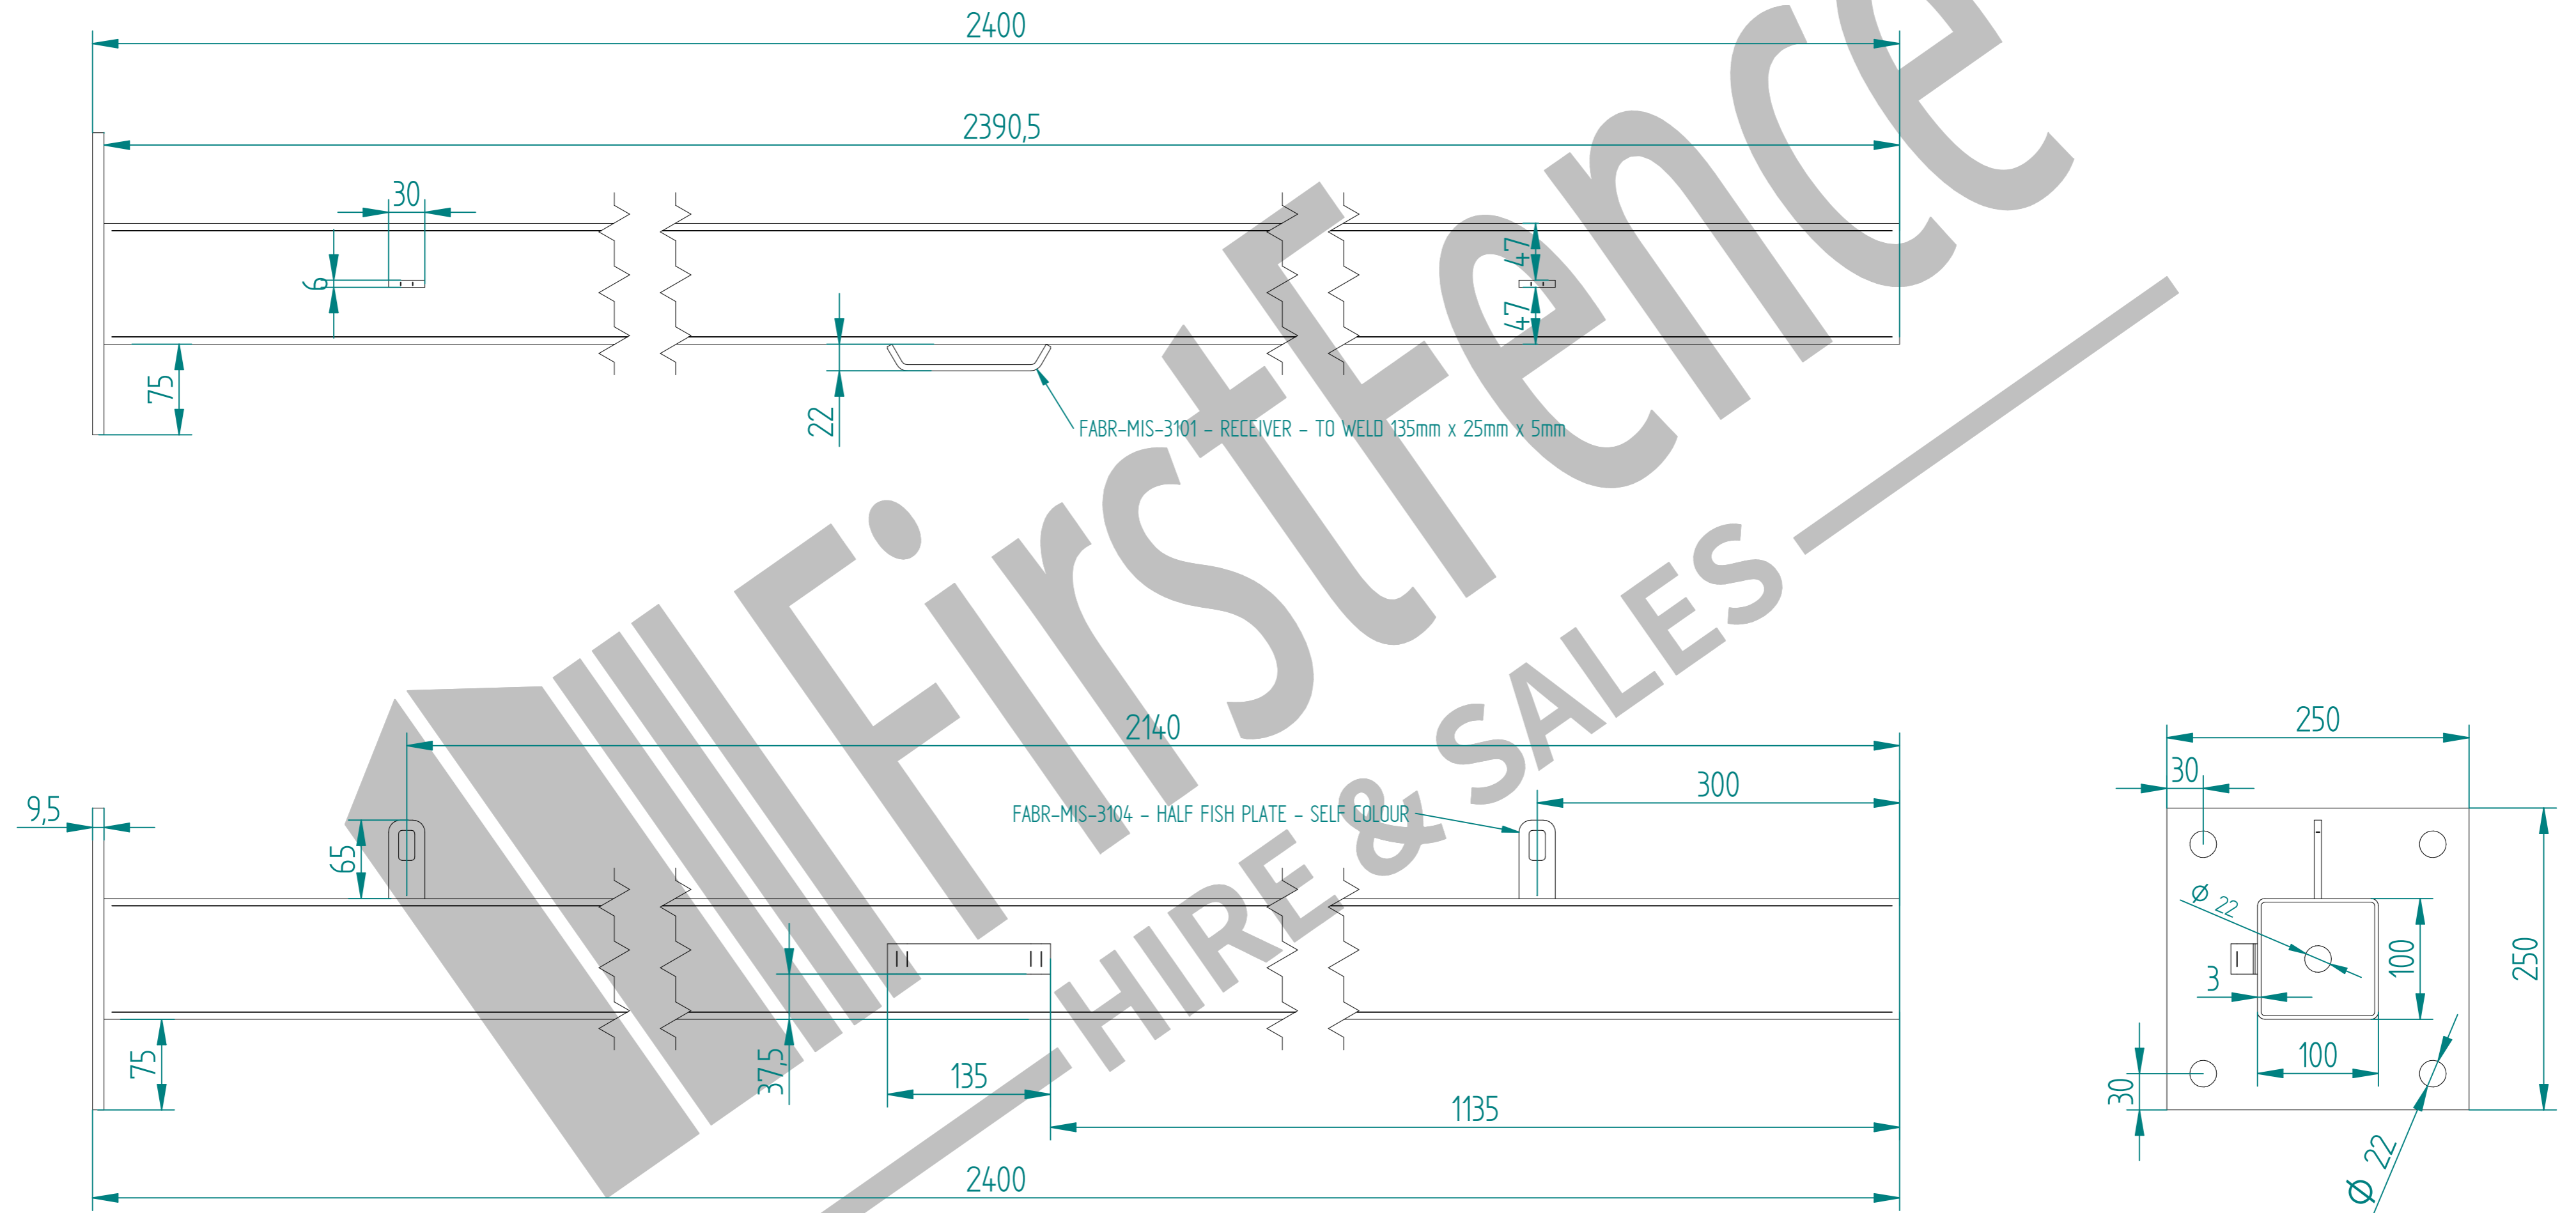

2.4m HIGH BOLT DOWN PALISADE CATCH GATE POST 100X100 BOX SECTION

	NAME	DATE	TITLE
DRAWN	LT	13/07/21	PALI-POS-1114-2.4m HIGH BOLT DOWN PALISADE CATCH GATE POST 100X100 BOX SECTION
TOLERANCE	± 2mm Unless Stated Otherwise		First Fence Ltd, Kiln Way, Swadlincote, Derbyshire, DE11 8EA 01283 512 111 sales@firstfence.co.uk
3RD ANGLE			NOTE: SHOULD ANY DISCREPANCIES BE FOUND WITH THIS DRAWING, PLEASE INFORM FIRST FENCE. COPYRIGHT OF THIS DRAWING IS OWNED BY FIRST FENCE LIMITED.
SIZE	A2	REV	A
WEIGHT: 26.1 kg		SHEET 8 OF 8