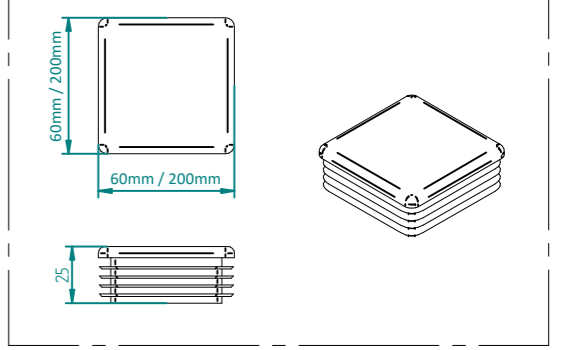

2.1m X 5.0m WIDE SINGLE LEAF DIG IN PALISADE GATE KIT

LEFT HAND HUNG
(From Outside Looking In)

ALL GATES & POSTS ARE TO BE FITTED WITH BLACK PLASTIC INSERTS

ALL GATES WITH 150x150 / 200x200 BOX SECTION HINGE POSTS ARE TO BE FITTED WITH TWO GALVANISED EYE BOLTS

Item	Component Name	Quantity
A	PALI-SLI-2150 - PALISADE GATE SLIDER 2.1m X 5.0m WIDE	1
B	PALI-POS-0033 - 2.1m HIGH DIG IN PALISADE HINGE GATE POST 200X200 BOX SECTION	1
C	PALI-POS-0113 - 2.1m HIGH DIG IN PALISADE CATCH GATE POST 100X100 BOX SECTION	1
D	ACCS-GEN-0002 - ADJUSTABLE GATE EYE G 200mm cw 25mm	2
E	ACCS-GEN-0101 - UNIVERSAL GATE DROP BOLT	1
F	TRIPLE POINT PALE / ROUND & NOTCHED / SINGLE POINT. ON REQUEST	33
G	ACCS-PAL-0002 - M8 X 25mm BOLT / ACCS-PAL-0003 - M8 SNAP OFF NUT FOR SECURITY BOLTS	66
H	ACCS-RIB-0003 - 60x60 BLACK RIBBED INSERTS	2
I	ACCS-RIB-0006 - 100X100 BLACK RIBBED INSERTS	1
J	ACCS-RIB-0008 - 200x200 BLACK RIBBED INSERTS	1