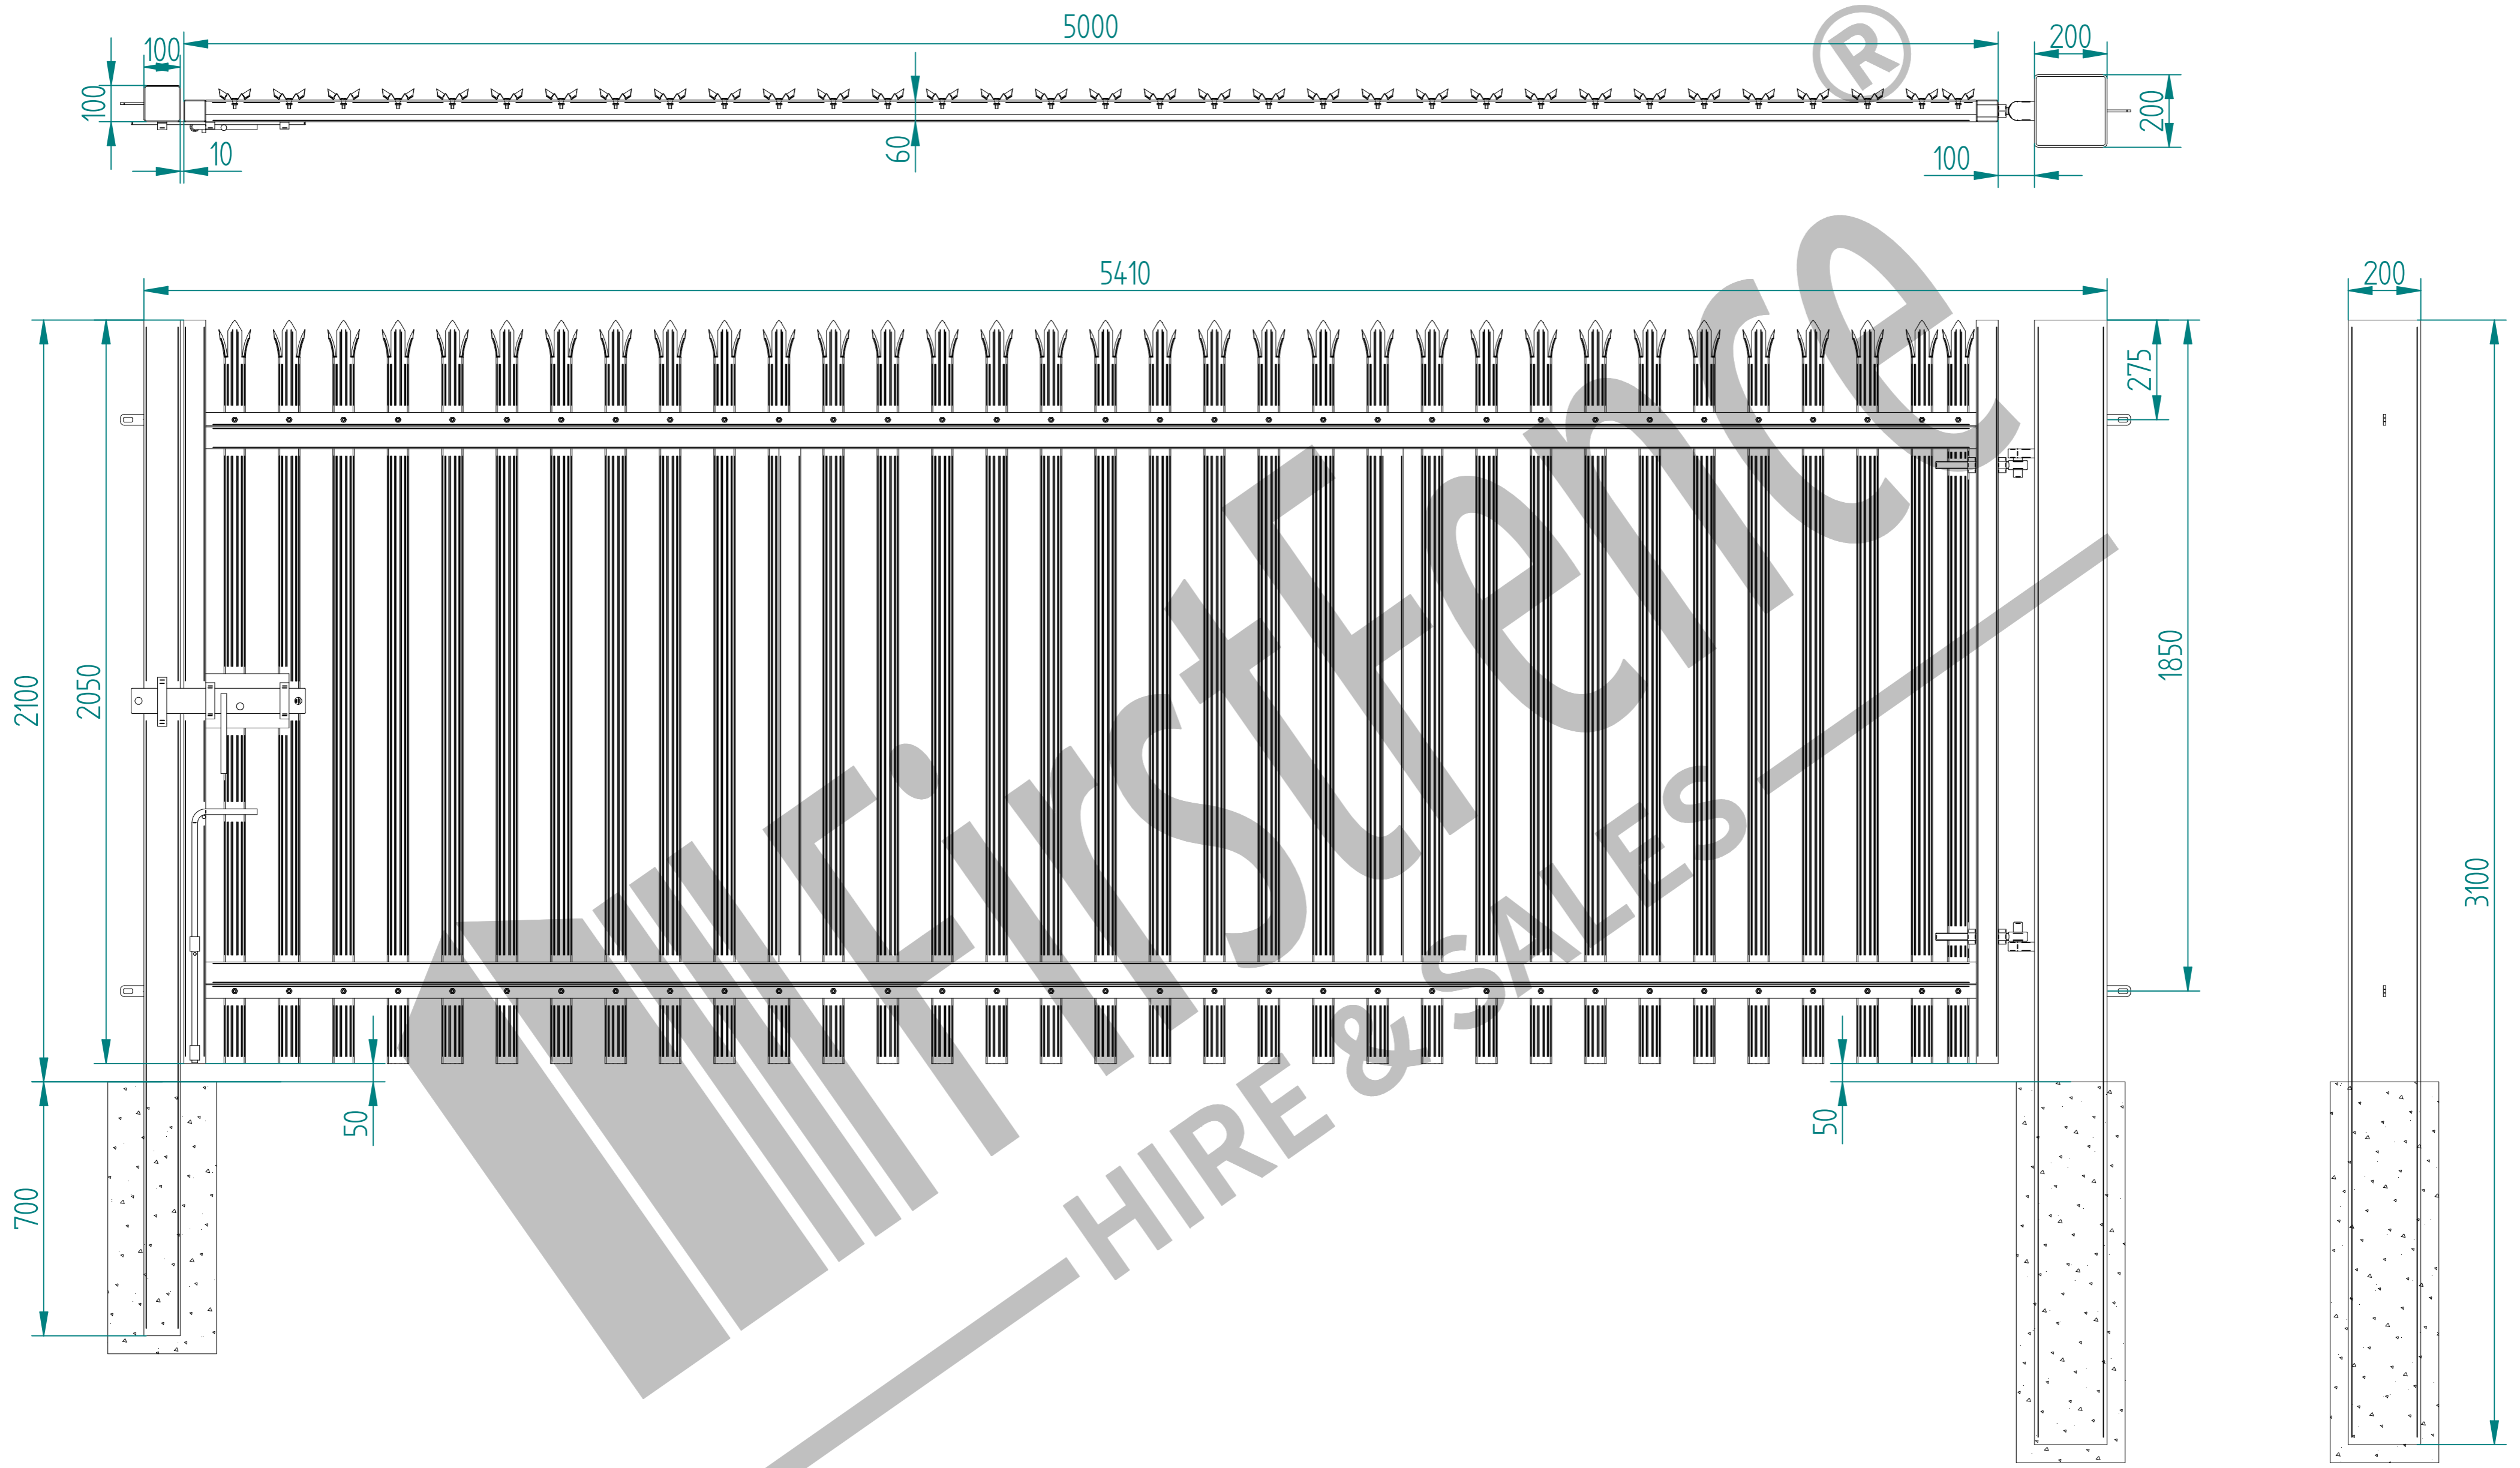

2.1m X 5.0m WIDE SINGLE LEAF DIG IN PALISADE GATE KIT

LEFT HAND HUNG
(From Outside Looking In)

ALL GATES & POSTS ARE TO BE FITTED WITH BLACK PLASTIC INSERTS

ALL GATES WITH 150x150 / 200x200 BOX SECTION HINGE POSTS ARE TO BE FITTED WITH TWO GALVANISED EYE BOLTS

Item	Component Name	Quantity
A	PALI-SLI-2150 - PALISADE GATE SLIDER 2.1m X 5.0m WIDE	1
B	PALI-POS-0033 - 2.1m HIGH DIG IN PALISADE HINGE GATE POST 200X200 BOX SECTION	1
C	PALI-POS-0113 - 2.1m HIGH DIG IN PALISADE CATCH GATE POST 100X100 BOX SECTION	1
D	ACCS-GEN-0002 - ADJUSTABLE GATE EYE G 200mm cw 25mm	2
E	ACCS-GEN-0101 - UNIVERSAL GATE DROP BOLT	1
F	TRIPLE POINT PALE / ROUND & NOTCHED / SINGLE POINT. ON REQUEST	33
G	ACCS-PAL-0002 - M8 X 25mm BOLT / ACCS-PAL-0003 - M8 SNAP OFF NUT FOR SECURITY BOLTS	66
H	ACCS-RIB-0003 - 60x60 BLACK RIBBED INSERTS	2
I	ACCS-RIB-0006 - 100X100 BLACK RIBBED INSERTS	1
J	ACCS-RIB-0008 - 200x200 BLACK RIBBED INSERTS	1

NAME	DATE	TITLE
LT	13/07/21	PALI-KIT-1049 - 2.1m X 5.0m WIDE TRIPLE POINTED SINGLE LEAF DIG IN PALISADE GATE KIT
TOLERANCE ± 2mm Unless Stated Otherwise		First Fence Ltd, Kiln Way, Swadlincote, Derbyshire, DE11 8EA 01283 512 111 sales@firstfence.co.uk
3RD ANGLE		NOTE: SHOULD ANY DISCREPANCIES BE FOUND WITH THIS DRAWING, PLEASE INFORM FIRSTFENCE. COPYRIGHT OF THIS DRAWING IS OWNED BY FIRSTFENCE LIMITED. SIZE A2 WEIGHT: 260.3 kg
		REV A

	NAME	DATE	TITLE
DRAWN	LT	13/07/21	PALI-KIT-1049 - 2.1m X 5.0m WIDE TRIPLE POINTED SINGLE LEAF DIG IN PALISADE GATE KIT
TOLERANCE	± 2mm Unless Stated Otherwise		First Fence Ltd, Kiln Way, Swadlincote, Derbyshire, DE11 8EA 01283 512 111 sales@firstfence.co.uk
3RD ANGLE			
			REV A
			SHEET 2 OF 8