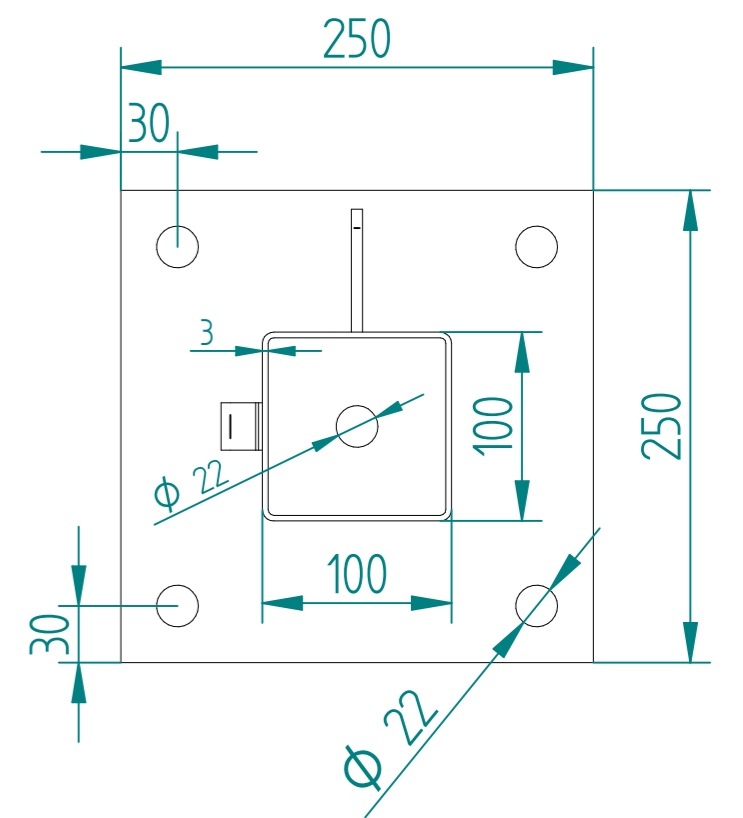

2.1m HIGH BOLT DOWN PALISADE CATCH GATE POST 100X100 BOX SECTION

	NAME	DATE	TITLE	
DRAWN	LT	13/07/21	PALI-POS-1113-2.1m HIGH BOLT DOWN PALISADE CATCH GATE POST 100X100 BOX SECTION	
TOLERANCE	± 2mm Unless Stated Otherwise		First Fence Ltd, Kiln Way, Swadlincote, Derbyshire, DE11 8EA 01283 512 111 sales@firstfence.co.uk	
3RD ANGLE				NOTE: SHOULD ANY DISCREPANCIES BE FOUND WITH THIS DRAWING, PLEASE INFORM FIRSTFENCE. COPYRIGHT OF THIS DRAWING IS OWNED BY FIRSTFENCE LIMITED. SIZE A2 WEIGHT: 23.5 kg
			REV A	
			SHEET 8 OF 8