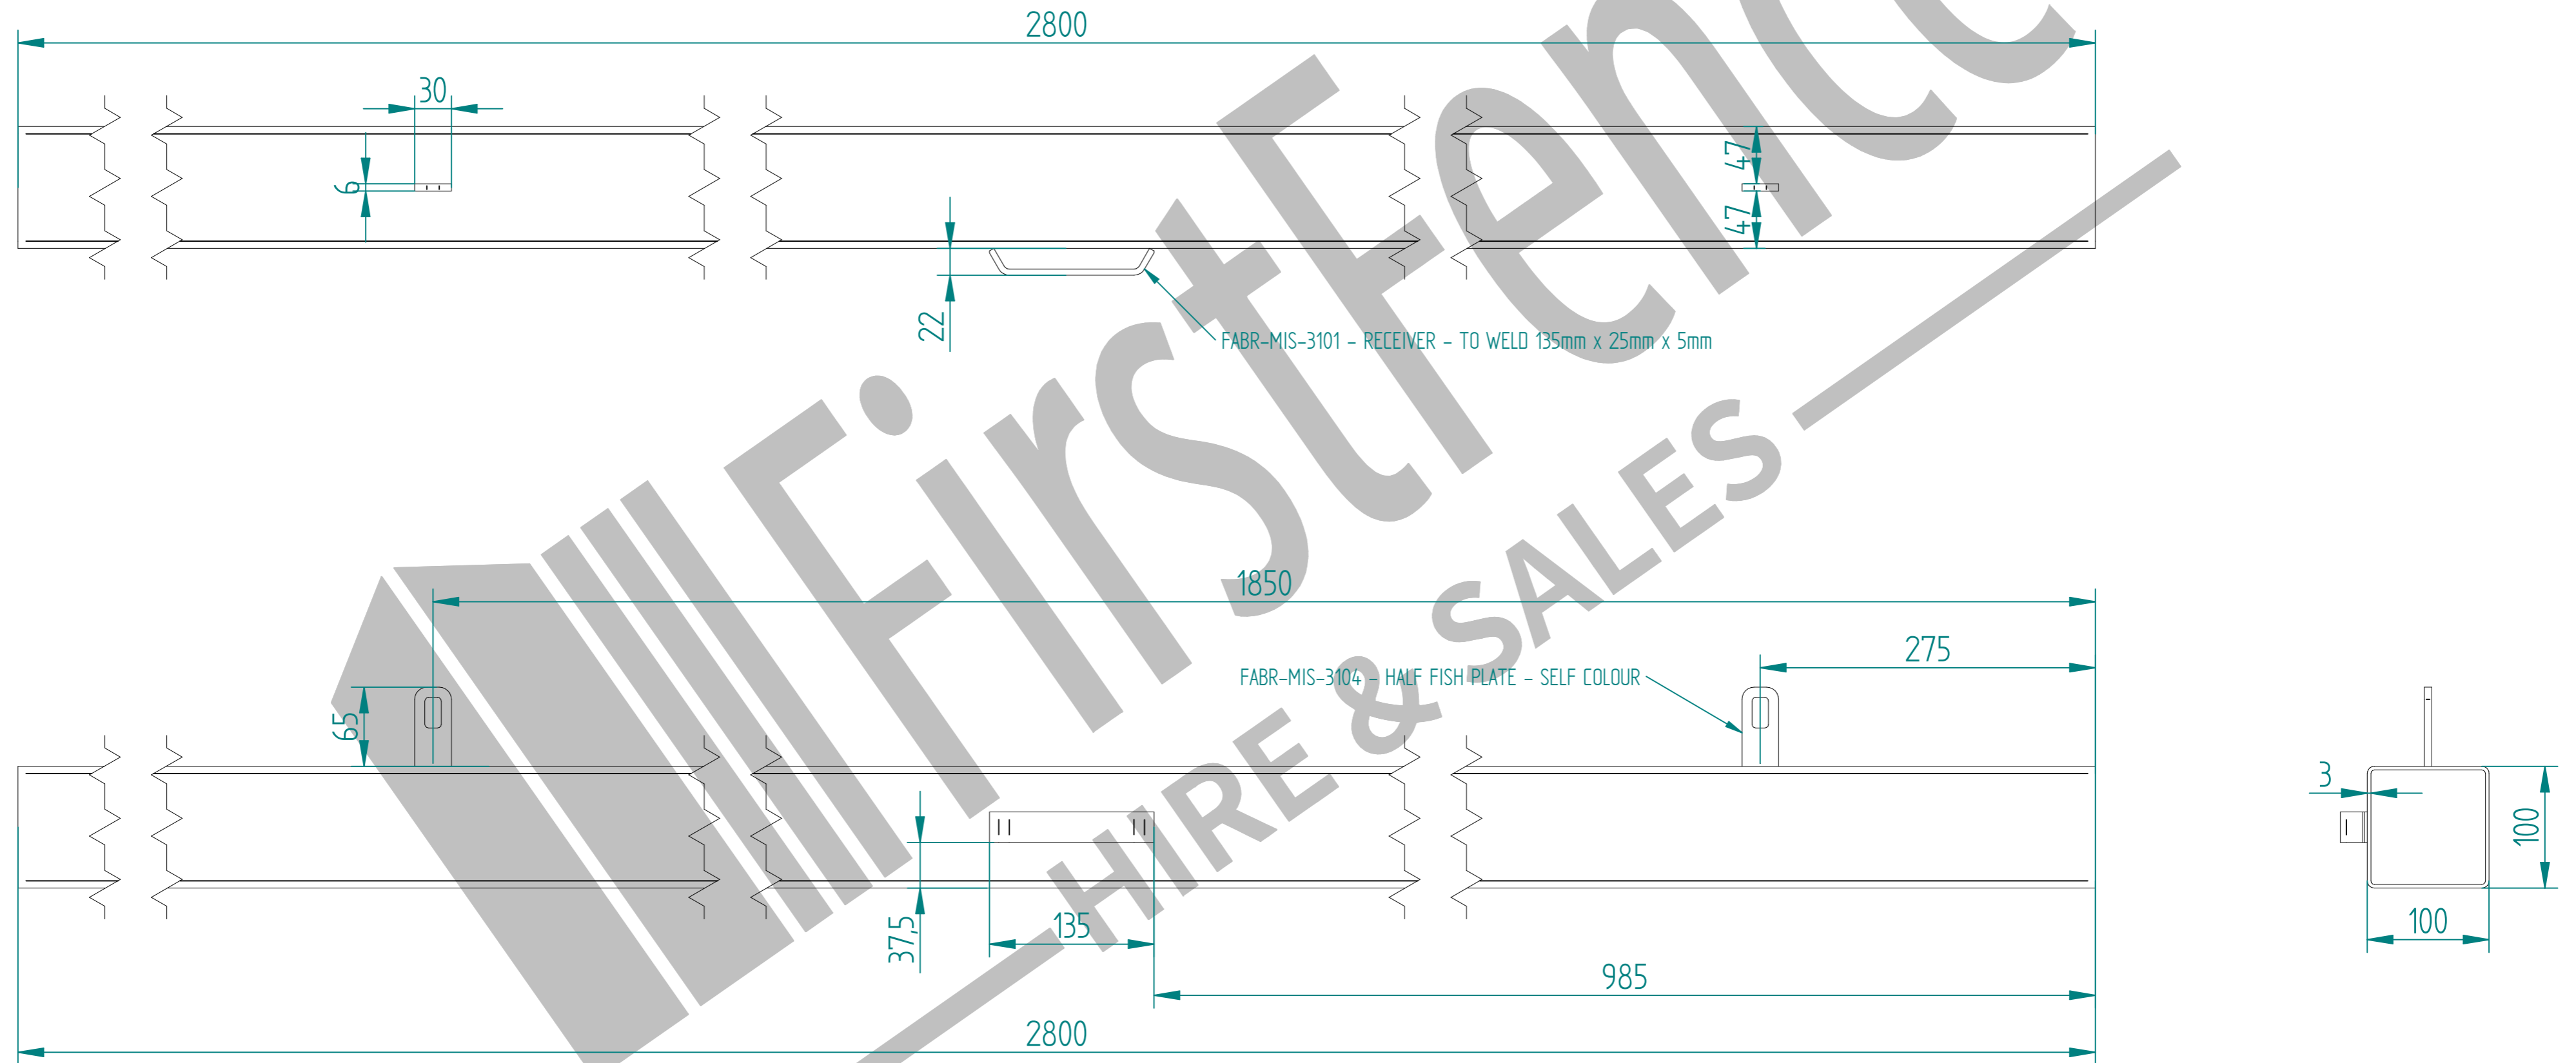

2.1m HIGH DIG IN PALISADE CATCH GATE POST 100X100 BOX SECTION

NAME	DATE	TITLE
LT	13/07/21	PALI-POS-0113 - 2.1m HIGH DIG IN PALISADE CATCH GATE POST 100X100 BOX SECTION
TOLERANCE ± 2mm Unless Stated Otherwise		First Fence Ltd, Kiln Way, Swadlincote, Derbyshire, DE11 8EA 01283 512 111 sales@firstfence.co.uk
3RD ANGLE		
SIZE A2	WEIGHT: 25.3 kg	REV A