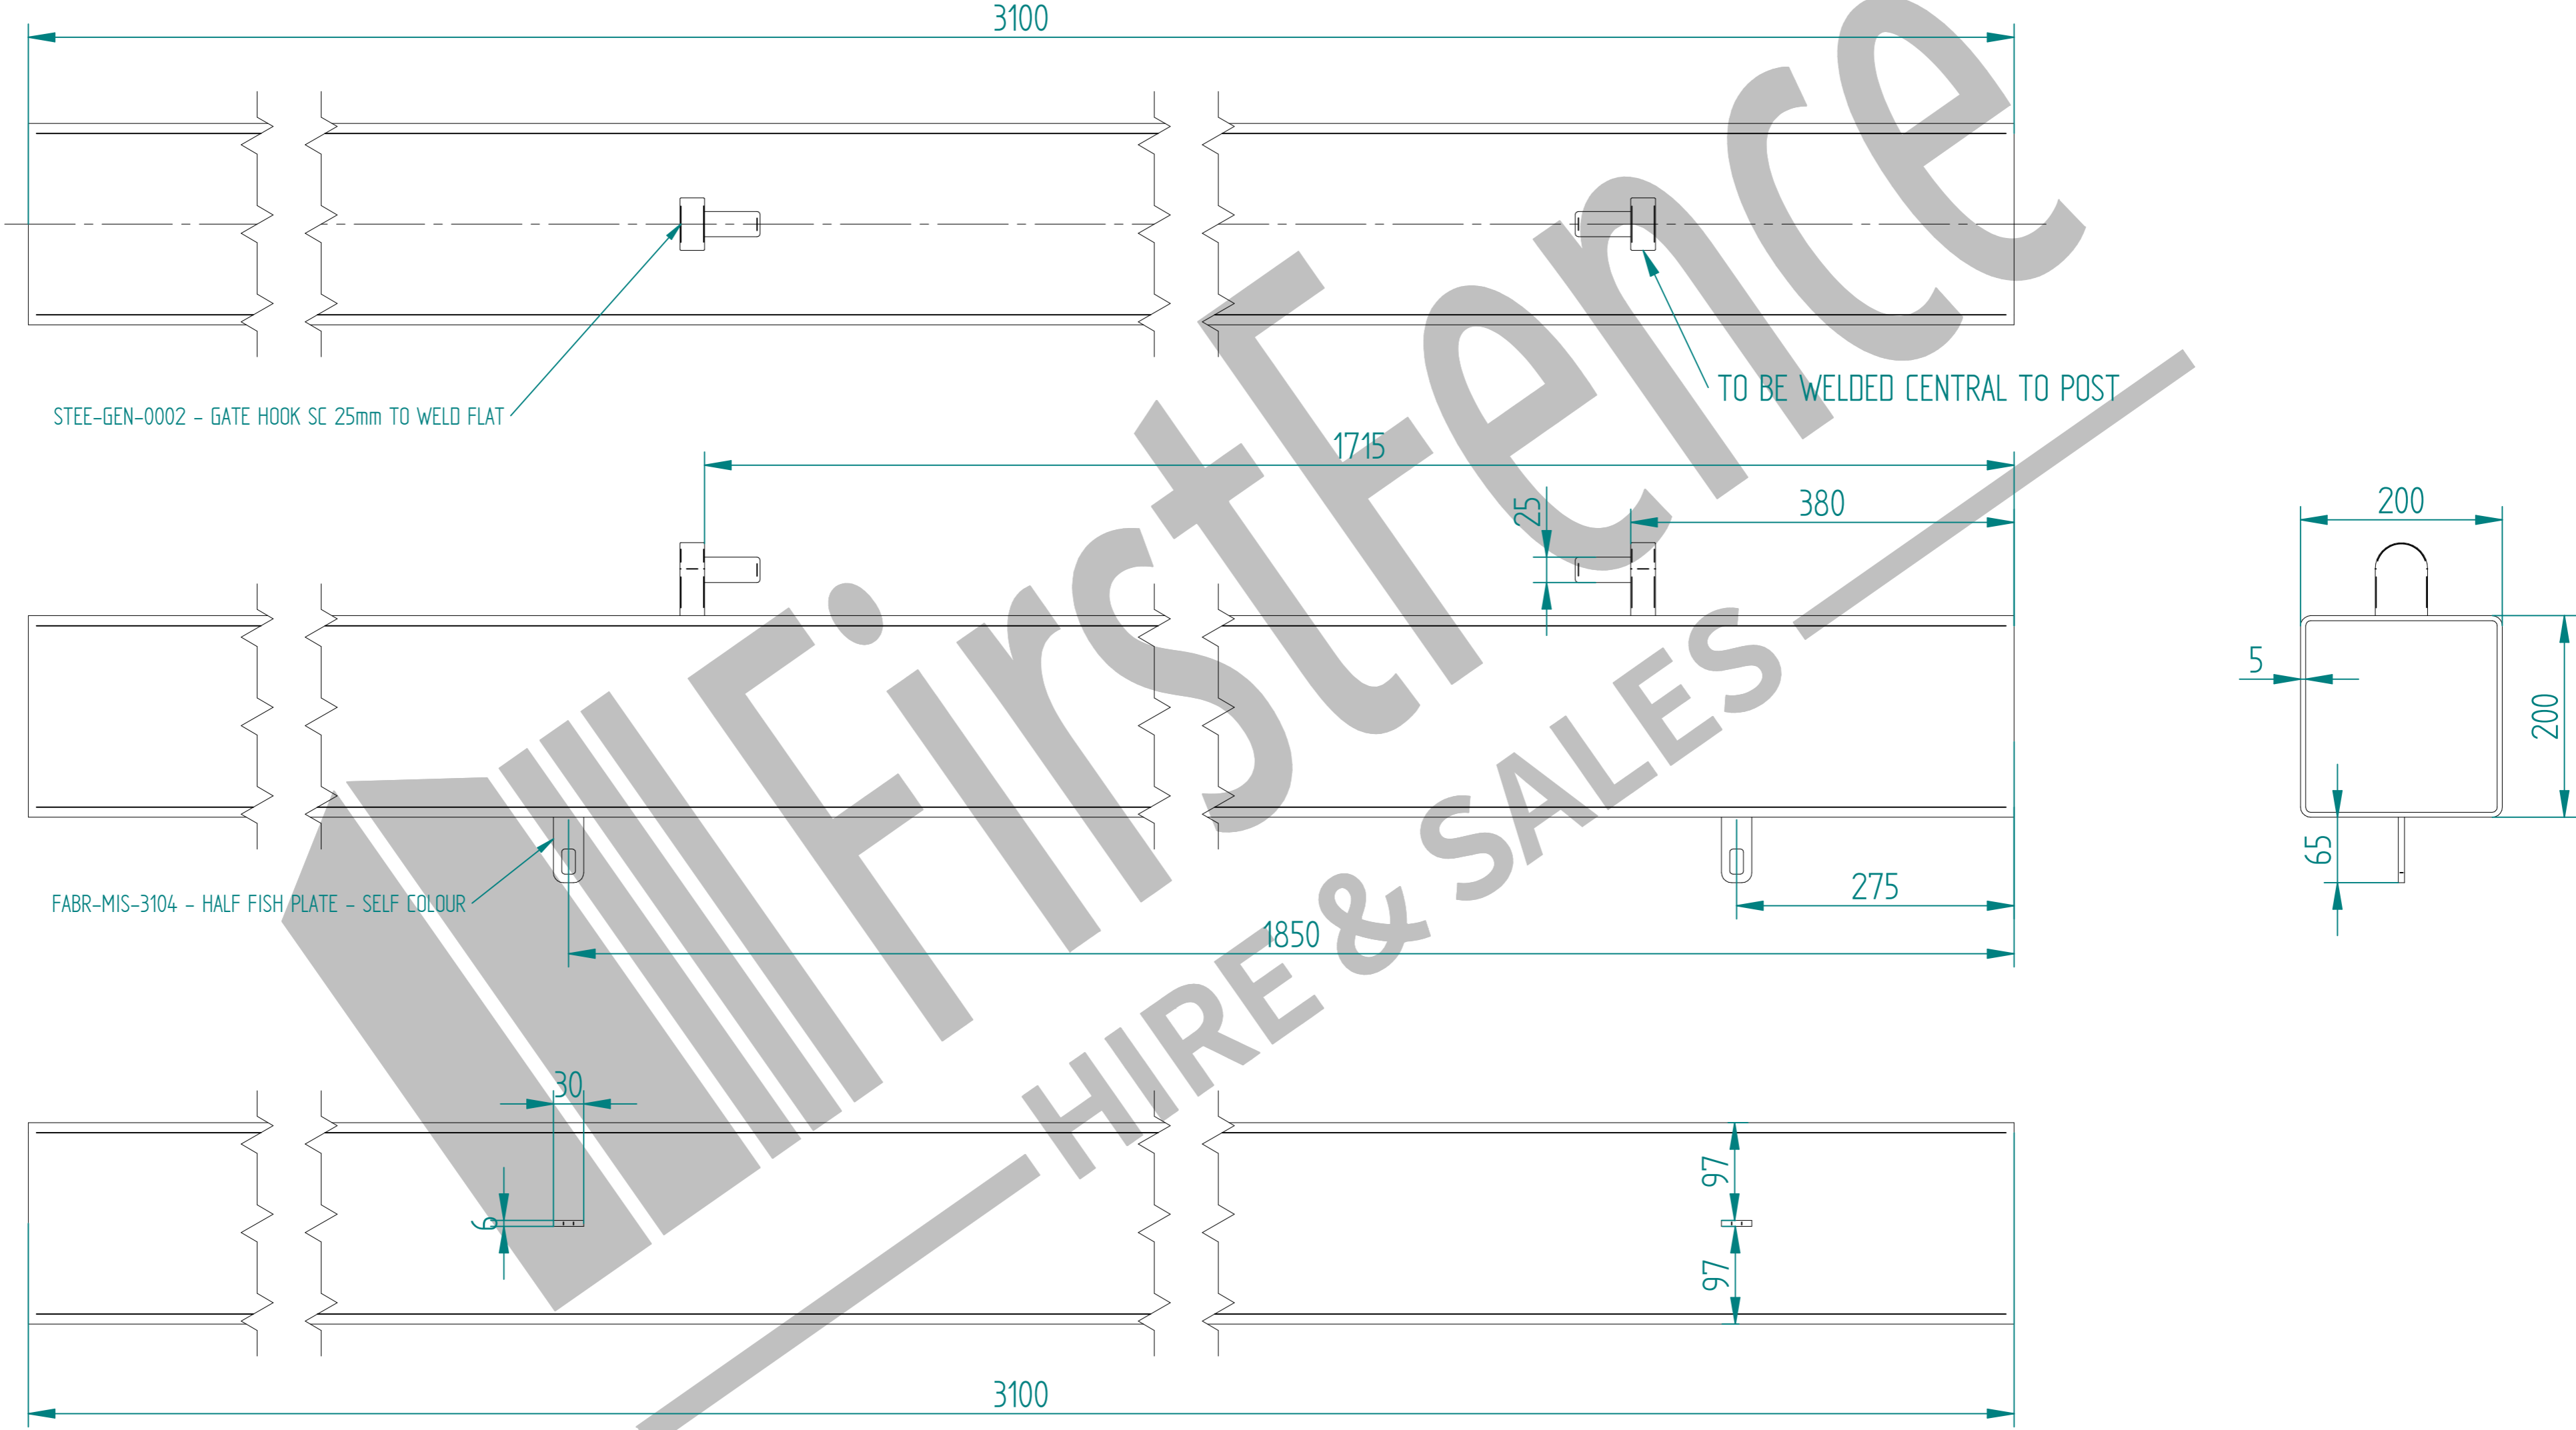

2.1m HIGH DIG IN PALISADE HINGE GATE POST 200X200 BOX SECTION

NAME	DATE	TITLE
LT	13/07/21	PALI-POS-0033 - 2.1m HIGH DIG IN PALISADE HINGE GATE POST 200X200 BOX SECTION
TOLERANCE	± 2mm Unless Stated Otherwise	First Fence Ltd, Kiln Way, Swadlincote, Derbyshire, DE11 8EA 01283 512 111 sales@firstfence.co.uk
3RD ANGLE	NOTE: SHOULD ANY DISCREPANCIES BE FOUND WITH THIS DRAWING, PLEASE INFORM FIRSTFENCE. COPYRIGHT OF THIS DRAWING IS OWNED BY FIRSTFENCE LIMITED.	REV A
WEIGHT: 95.0 kg		SHEET 3 OF 8