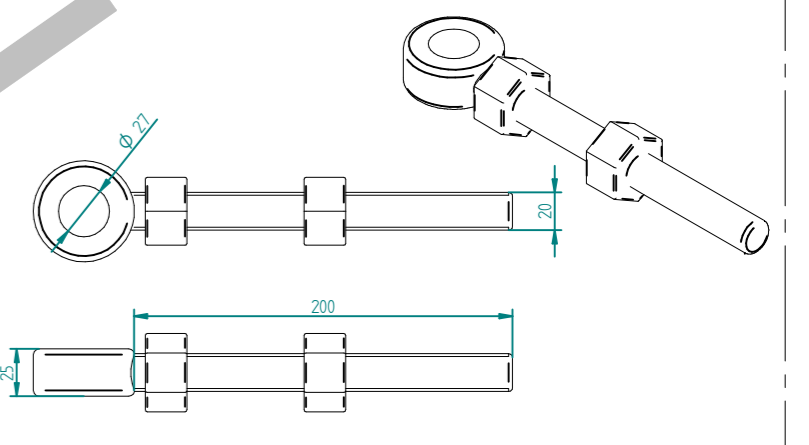

2.1m X 5.0m WIDE SINGLE LEAF DIG IN PALISADE GATE KIT

LEFT HAND HUNG
(From Outside Looking In)

ALL GATES & POSTS ARE TO BE FITTED WITH BLACK PLASTIC INSERTS

ALL GATES WITH 150x150 / 200x200 BOX SECTION HINGE POSTS ARE TO BE FITTED WITH TWO GALVANISED EYE BOLTS

Item	Component Name	Quantity
A	PALI-SLI-2150 - PALISADE GATE SLIDER 2.1m X 5.0m WIDE	1
B	PALI-POS-0033 - 2.1m HIGH DIG IN PALISADE HINGE GATE POST 200X200 BOX SECTION	1
C	PALI-POS-0113 - 2.1m HIGH DIG IN PALISADE CATCH GATE POST 100X100 BOX SECTION	1
D	ACCS-GEN-0002 - ADJUSTABLE GATE EYE G 200mm cw 25mm	2
E	ACCS-GEN-0101 - UNIVERSAL GATE DROP BOLT	1
F	TRIPLE POINT PALE / ROUND & NOTCHED / SINGLE POINT. ON REQUEST	33
G	ACCS-PAL-0002 - M8 X 25mm BOLT / ACCS-PAL-0003 - M8 SNAP OFF NUT FOR SECURITY BOLTS	66
H	ACCS-RIB-0003 - 60x60 BLACK RIBBED INSERTS	2
I	ACCS-RIB-0006 - 100X100 BLACK RIBBED INSERTS	1
J	ACCS-RIB-0008 - 200x200 BLACK RIBBED INSERTS	1