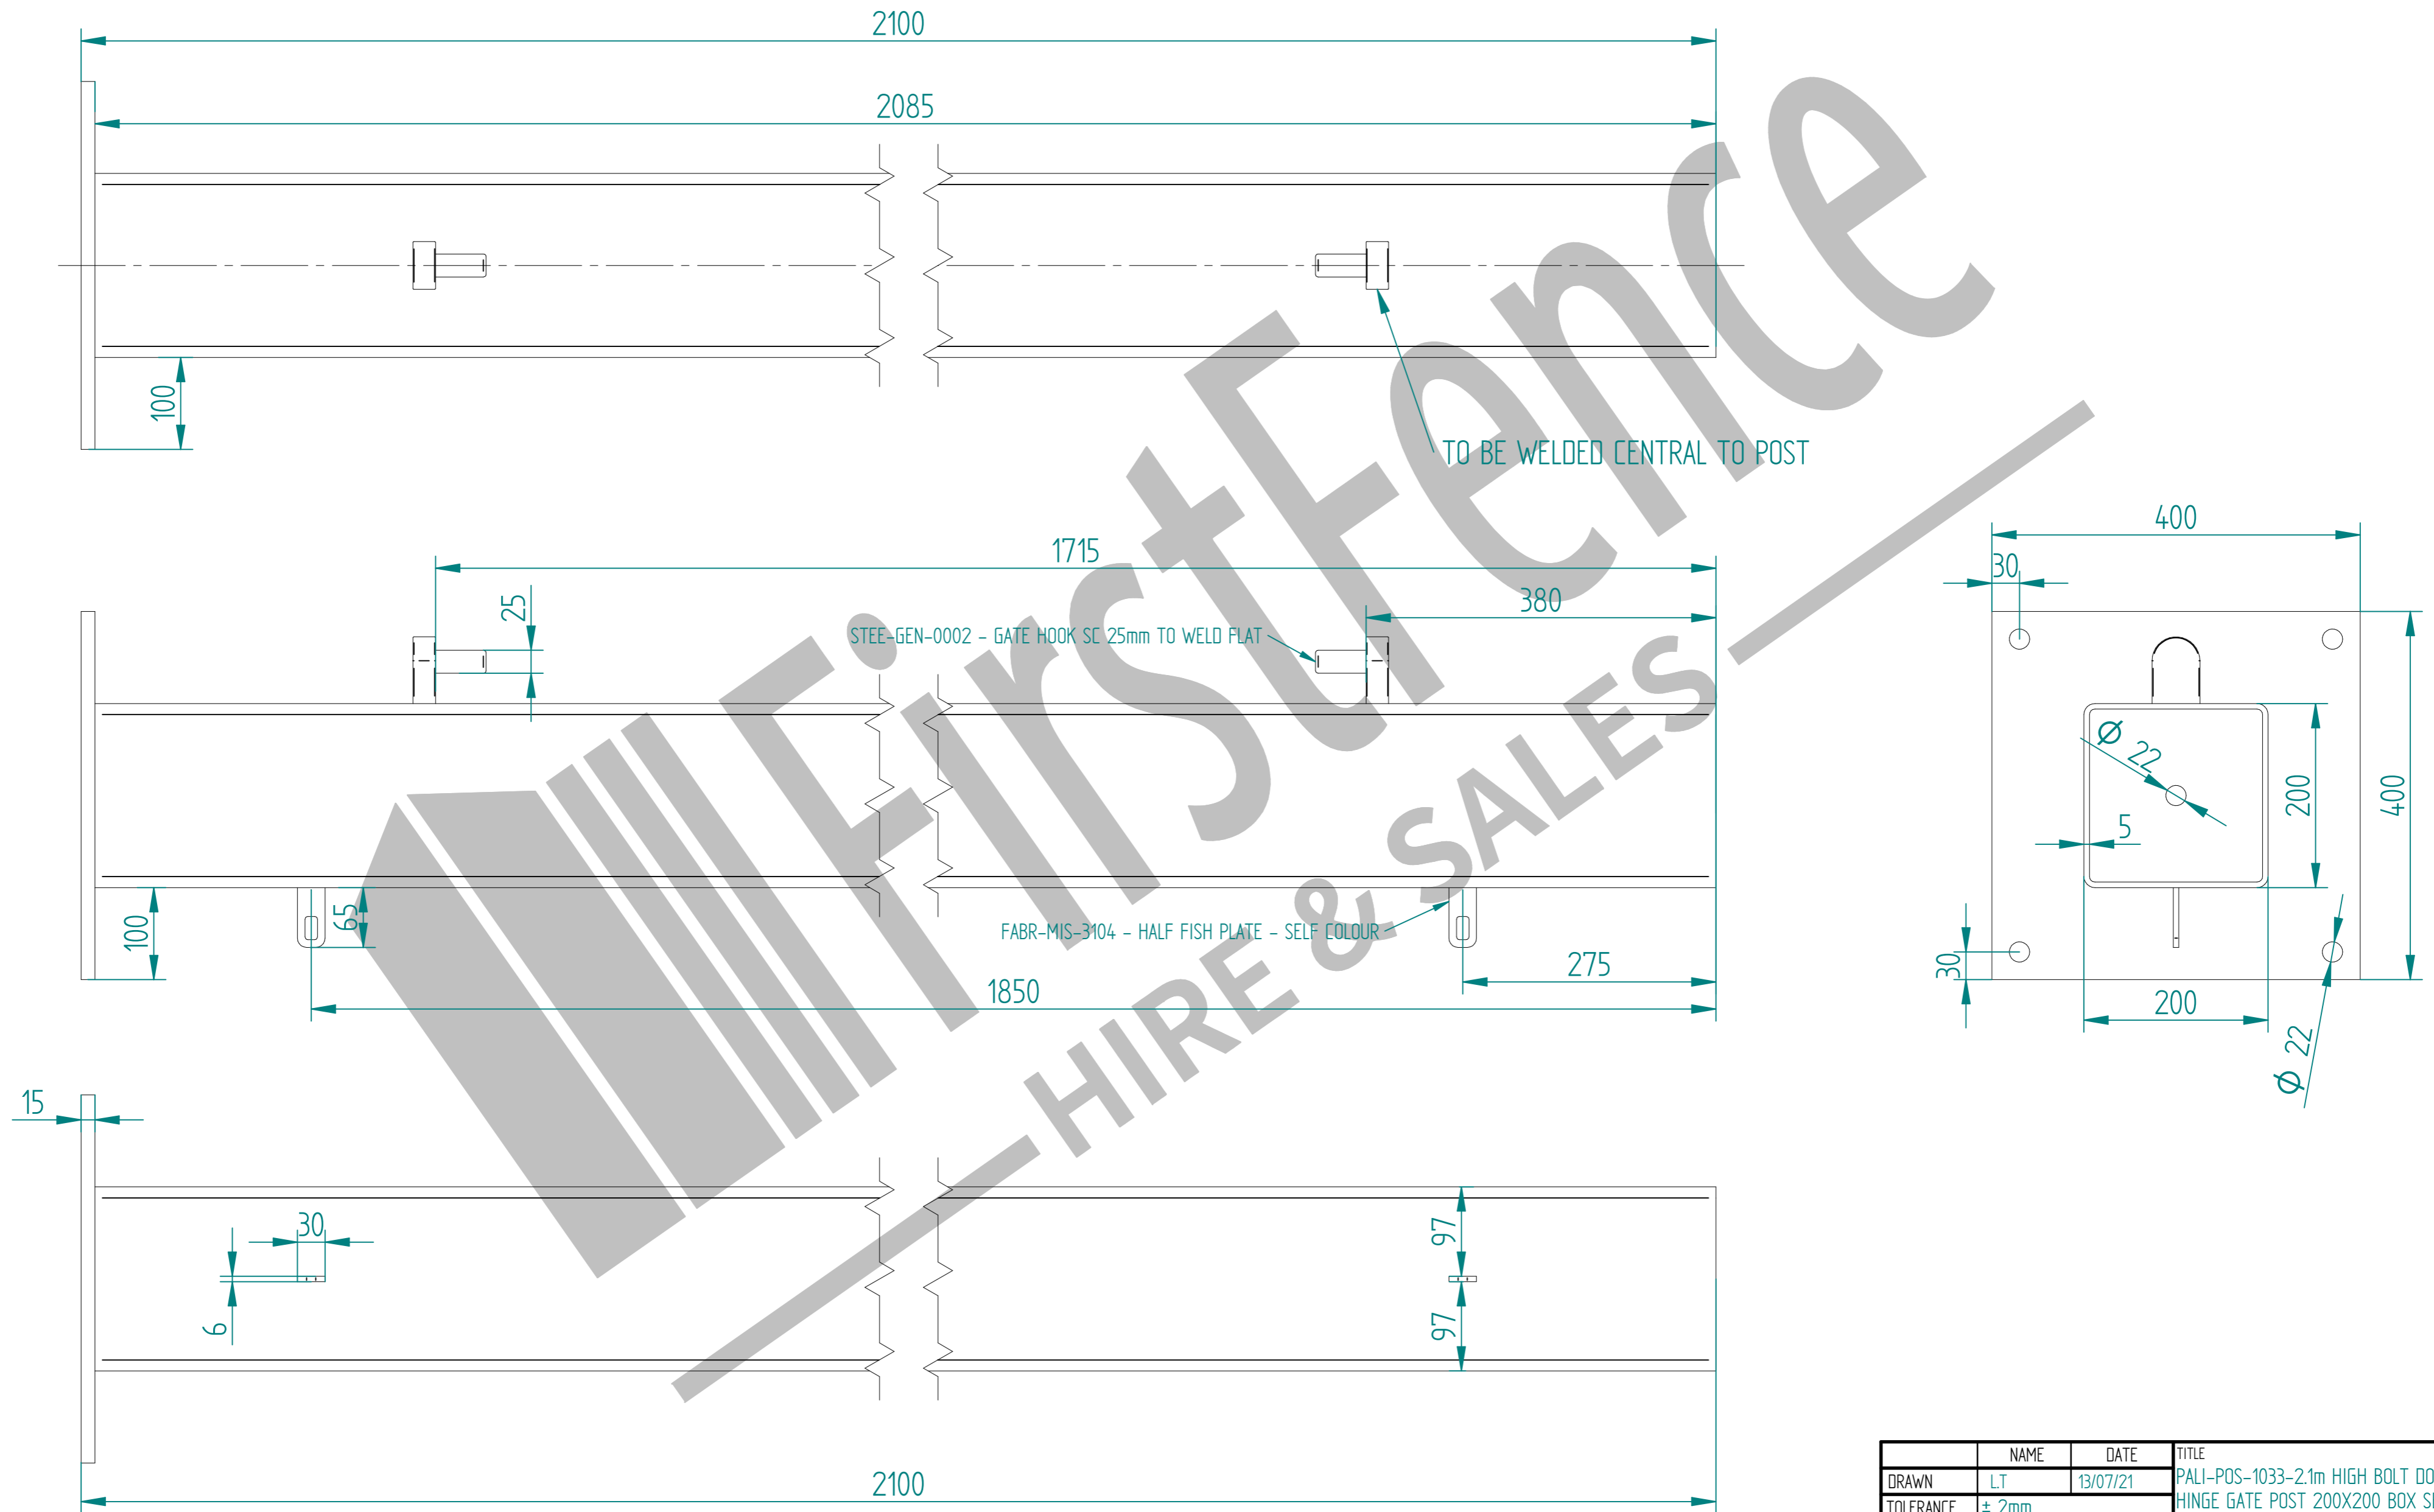

2.1m HIGH BOLT DOWN PALISADE HINGE GATE POST 200X200 BOX SECTION

	NAME	DATE	TITLE
DRAWN	LT	13/07/21	PALI-POS-1033-2.1m HIGH BOLT DOWN PALISADE HINGE GATE POST 200X200 BOX SECTION
TOLERANCE	± 2mm Unless Stated Otherwise		First Fence Ltd, Kiln Way, Swadlincote, Derbyshire, DE11 8EA 01283 512 111 sales@firstfence.co.uk
3RD ANGLE			NOTE: SHOULD ANY DISCREPANCIES BE FOUND WITH THIS DRAWING, PLEASE INFORM FIRSTFENCE. COPYRIGHT OF THIS DRAWING IS OWNED BY FIRSTFENCE LIMITED. SIZE A2 WEIGHT: 95.1 kg REV A
			SHEET 7 OF 8