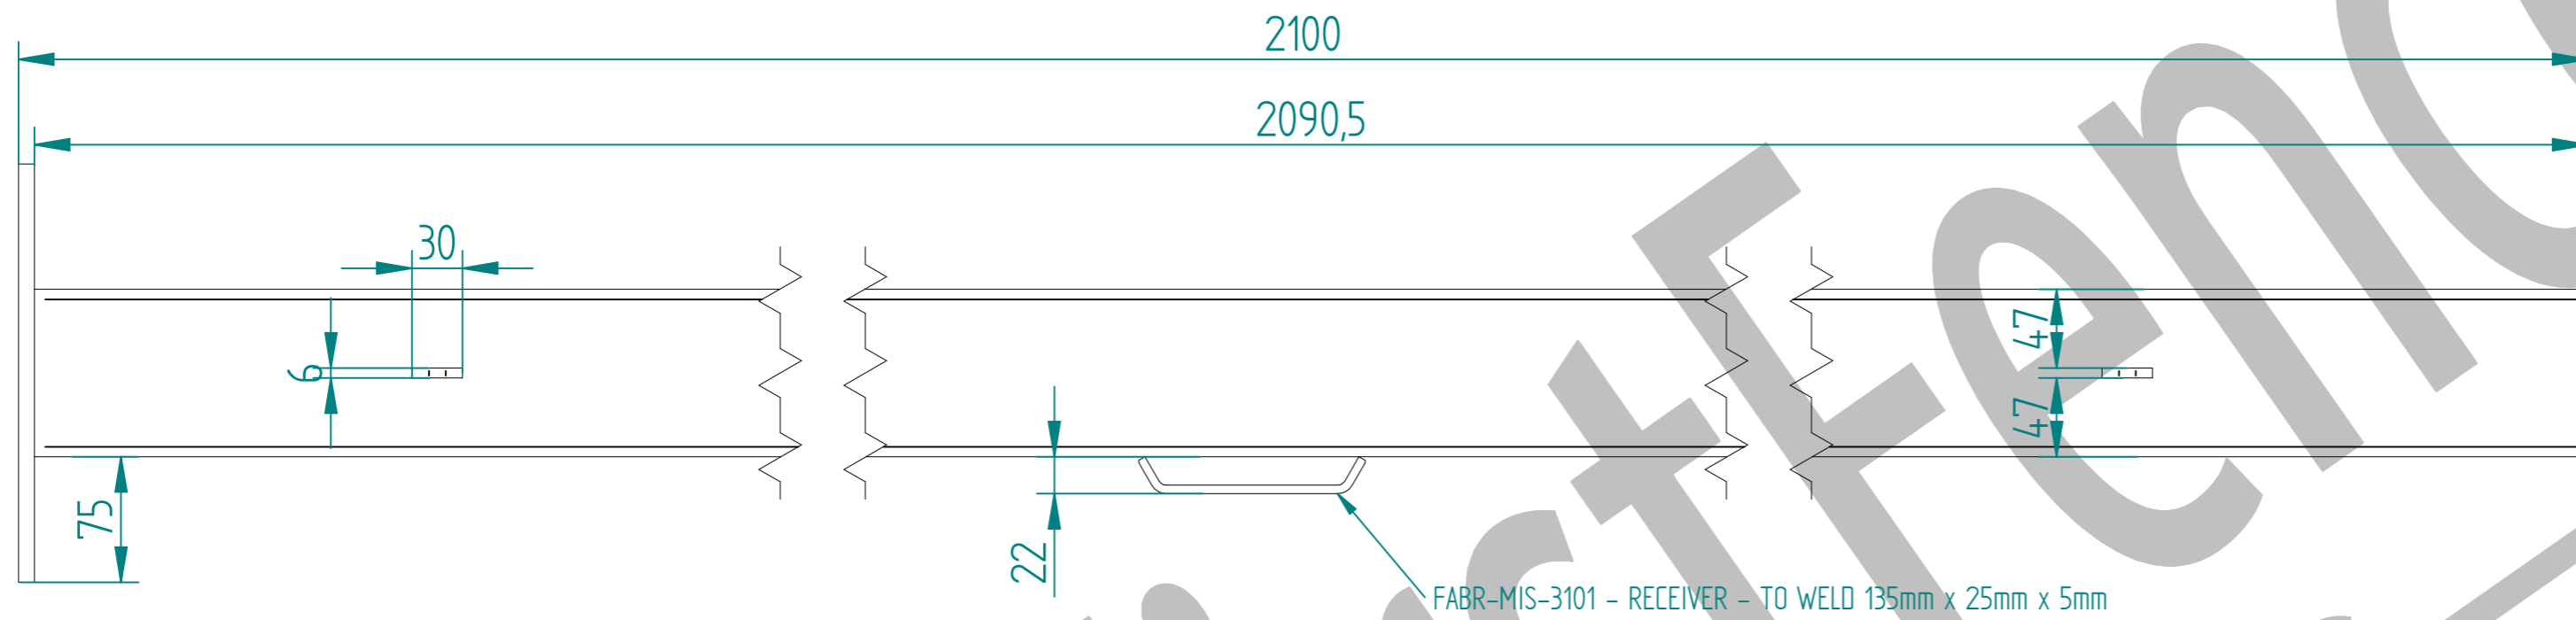

2.1m HIGH BOLT DOWN PALISADE CATCH GATE POST 100X100 BOX SECTION

	NAME	DATE	TITLE	
DRAWN	LT	13/07/21	PALI-POS-1113-2.1m HIGH BOLT DOWN PALISADE CATCH GATE POST 100X100 BOX SECTION	
TOLERANCE	± 2mm Unless Stated Otherwise		First Fence Ltd, Kiln Way, Swadlincote, Derbyshire, DE11 8EA 01283 512 111 sales@firstfence.co.uk	
3RD ANGLE				NOTE: SHOULD ANY DISCREPANCIES BE FOUND WITH THIS DRAWING, PLEASE INFORM FIRSTFENCE. COPYRIGHT OF THIS DRAWING IS OWNED BY FIRSTFENCE LIMITED. SIZE A2 WEIGHT: 23.5 kg
			REV A	
			SHEET 8 OF 8