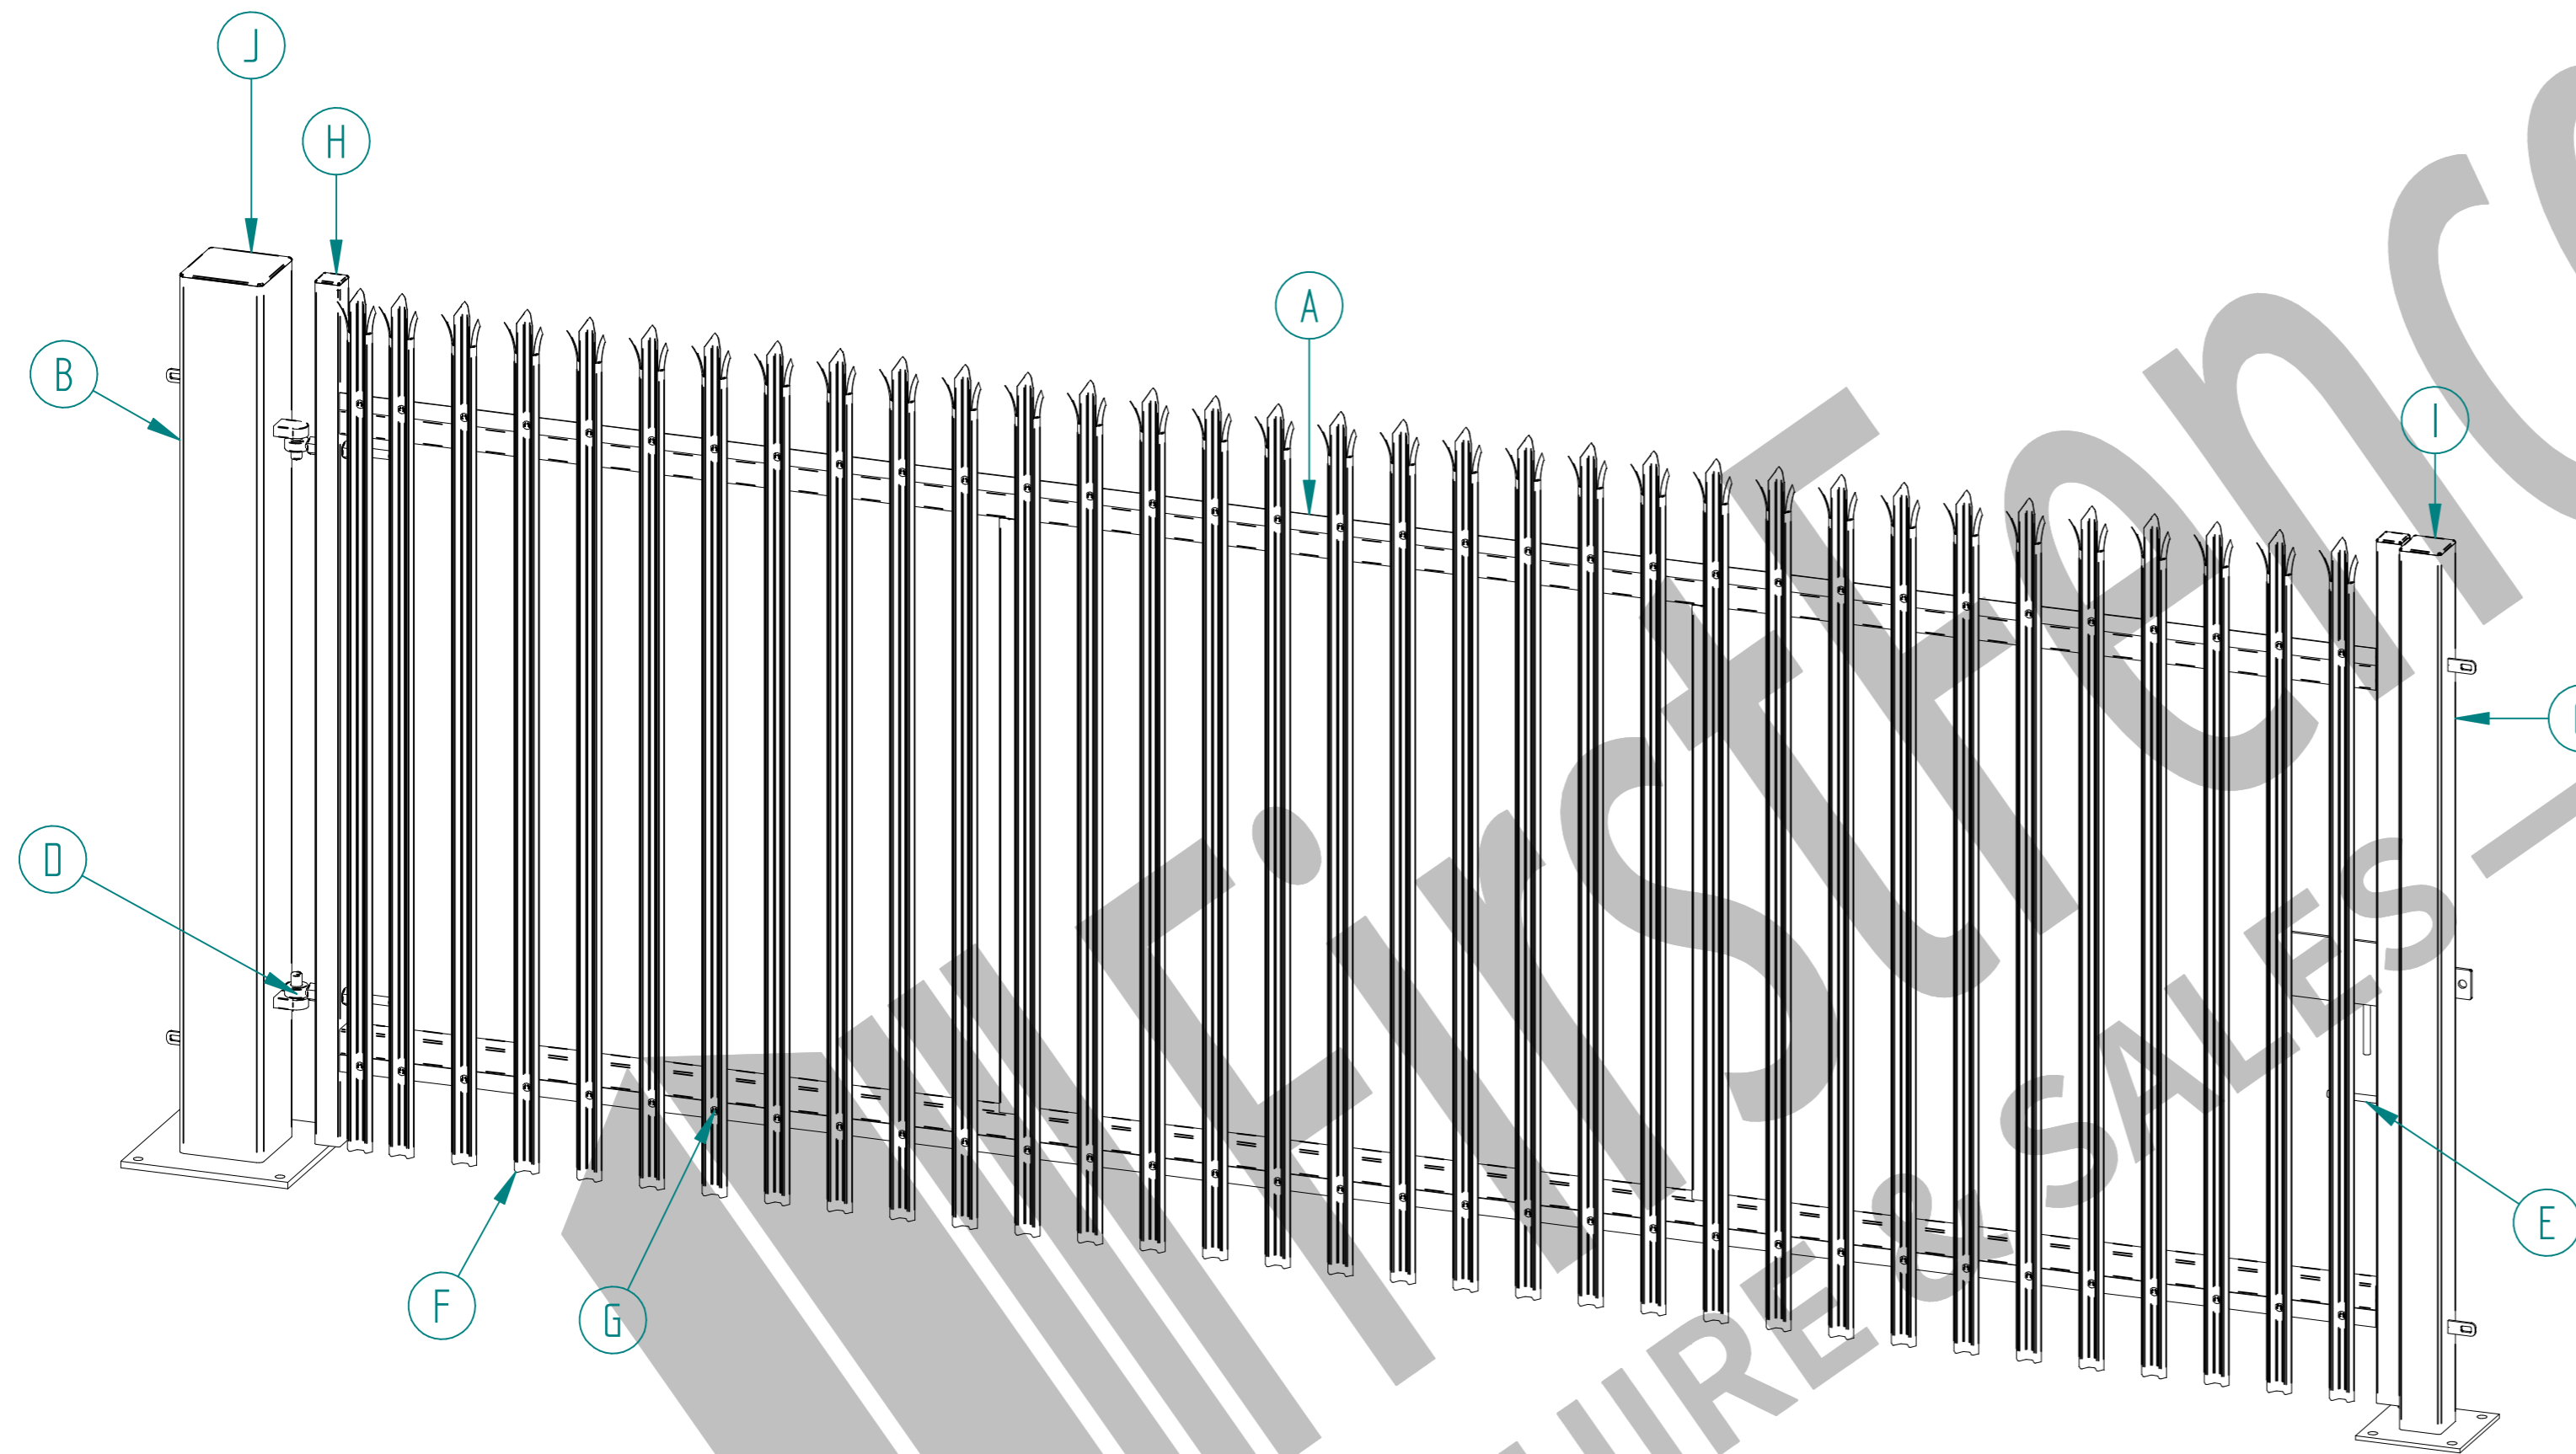

2.1m X 5.0m WIDE SINGLE LEAF BOLT DOWN PALISADE GATE KIT

LEFT HAND HUNG
(From Outside Looking In)

ALL GATES & POSTS ARE TO BE FITTED WITH BLACK PLASTIC INSERTS

ALL GATES WITH 150x150 / 200x200 BOX SECTION HINGE POSTS ARE TO BE FITTED WITH TWO GALVANISED EYE BOLTS