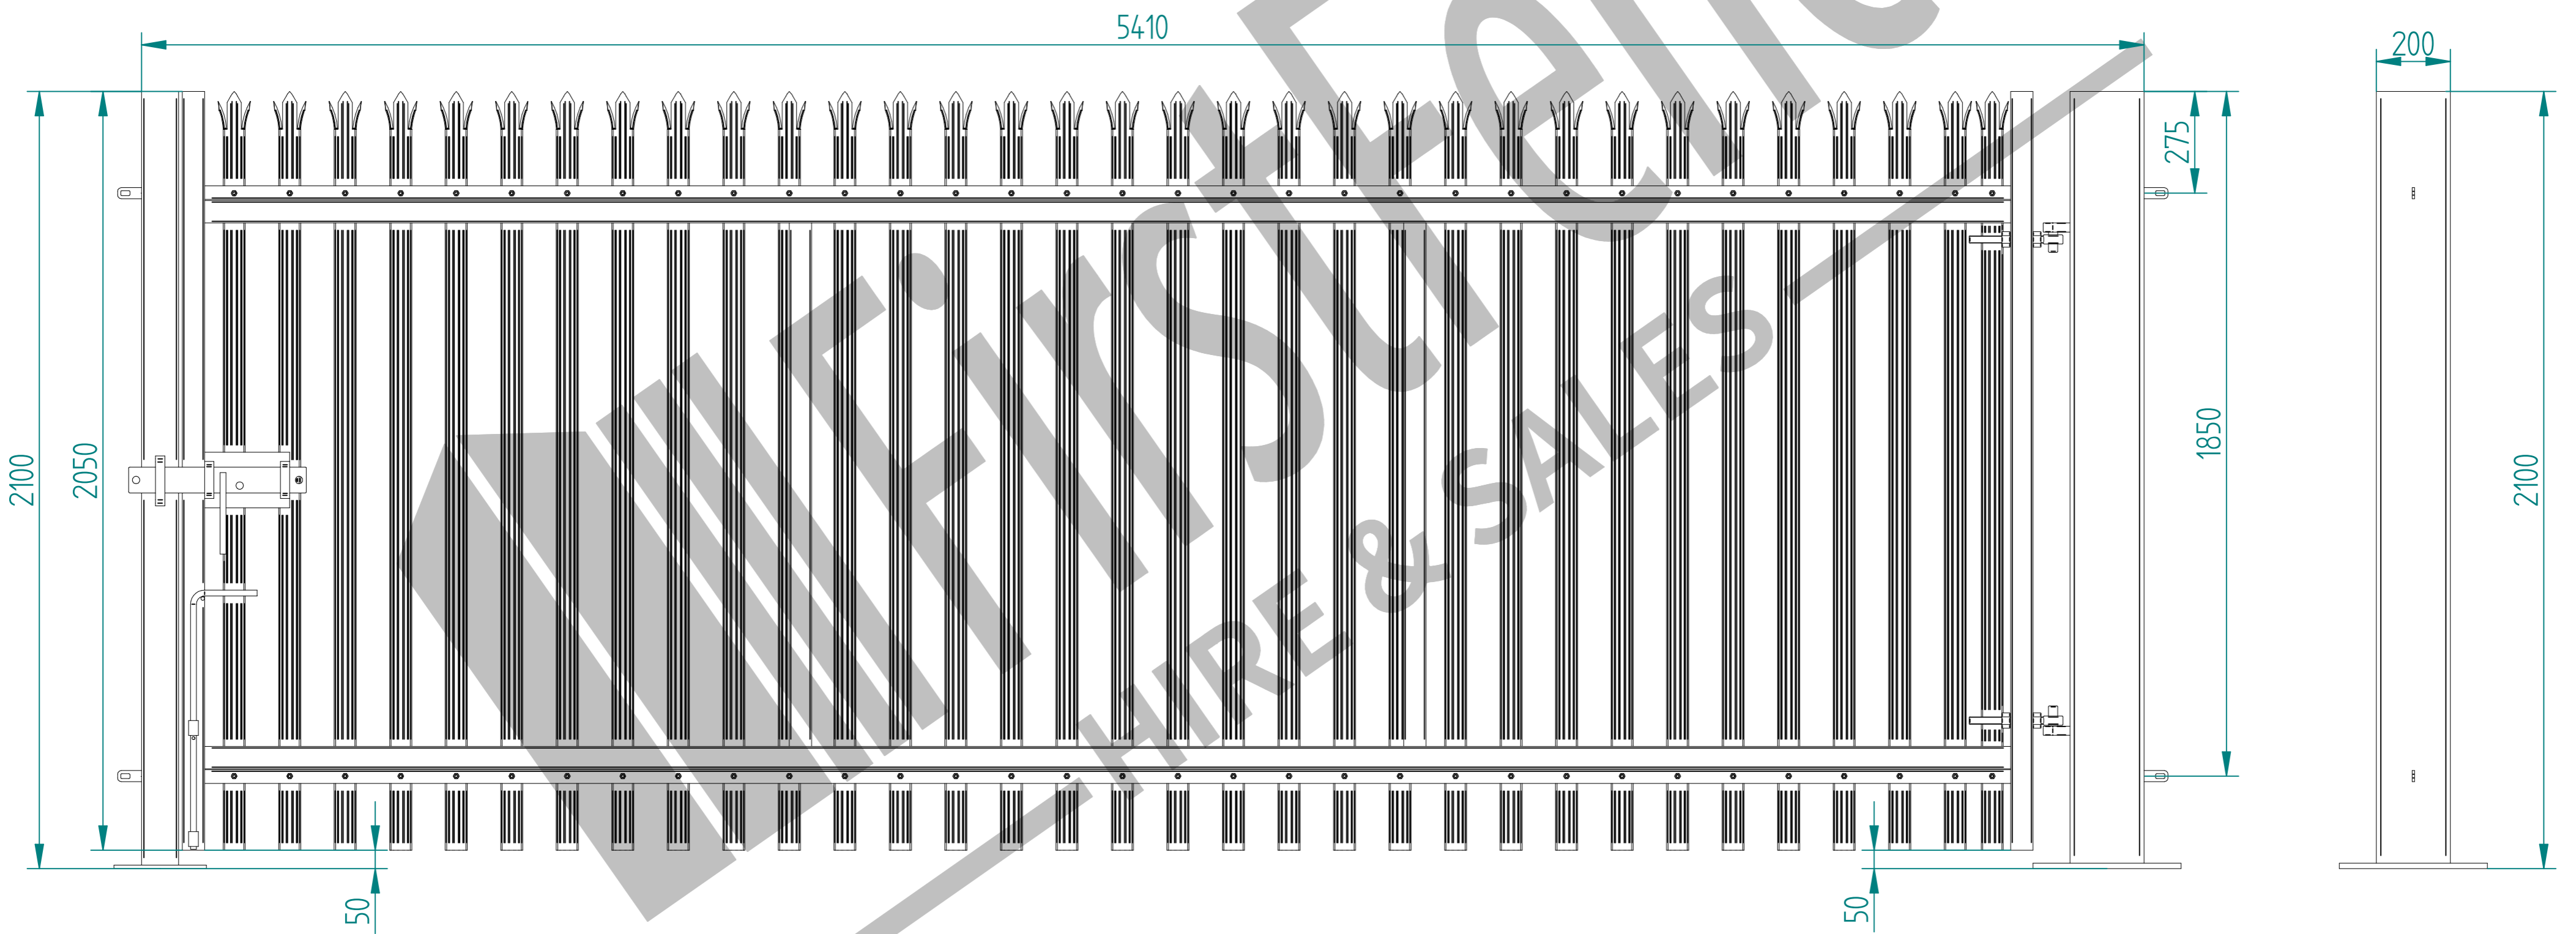

NAME	DATE	TITLE	FirstFence First Fence Ltd, Kiln Way, Swadincote, Derbyshire, DE11 8EA 01283 512 111 sales@firstfence.co.uk	
DRAWN	LT	13/07/21	PALI-KIT-2049 - 2.1m X 5.0m WIDE TRIPLE POINTED SINGLE LEAF BOLT DOWN PALISADE GATE KIT		REV
TOLERANCE	± 2mm Unless Stated Otherwise				A
			NOTE: SHOULD ANY DISCREPANCIES BE FOUND WITH THIS DRAWING, PLEASE INFORM FIRSTFENCE. COPYRIGHT OF THIS DRAWING IS OWNED BY FIRSTFENCE LIMITED.	WEIGHT: 258.5 kg	SHEET 6 OF 8