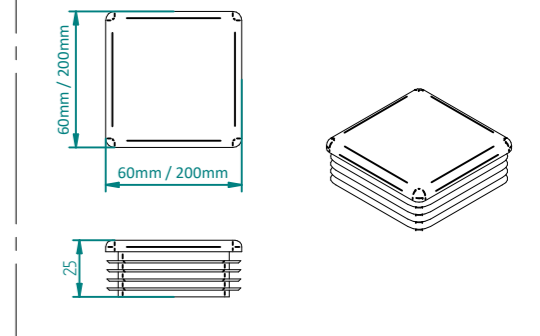

2.1m HIGH DIG IN PALISADE CATCH GATE POST 100X100 BOX SECTION

NAME	DATE	TITLE
LT	13/07/21	PALI-POS-0113 - 2.1m HIGH DIG IN PALISADE CATCH GATE POST 100X100 BOX SECTION
TOLERANCE ± 2mm Unless Stated Otherwise		 First Fence Ltd, Kiln Way, Swadlincote, Derbyshire, DE11 8EA 01283 512 111 sales@firstfence.co.uk
 3RD ANGLE		
SIZE A2	WEIGHT: 25.3 kg	REV A

2.1m X 5.0m WIDE SINGLE LEAF BOLT DOWN PALISADE GATE KIT

LEFT HAND HUNG
(From Outside Looking In)

ALL GATES & POSTS ARE TO BE FITTED WITH BLACK PLASTIC INSERTS

ALL GATES WITH 150x150 / 200x200 BOX SECTION HINGE POSTS ARE TO BE FITTED WITH TWO GALVANISED EYE BOLTS

Item	Component Name	Quantity
A	PALI-SLI-2150 - PALISADE GATE SLIDER 2.1m X 5.0m WIDE	1
B	PALI-POS-1033 - 2.1m HIGH BOLT DOWN PALISADE HINGE GATE POST 200X200 BOX SECTION	1
C	PALI-POS-1113 - 2.1m HIGH BOLT DOWN PALISADE CATCH GATE POST 100X100 BOX SECTION	1
D	ACCS-GEN-0002 - ADJUSTABLE GATE EYE G 200mm cw 25mm	2
E	ACCS-GEN-0101 - UNIVERSAL GATE DROP BOLT	1
F	TRIPLE POINT PALE / ROUND & NOTCHED / SINGLE POINT. ON REQUEST	33
G	ACCS-PAL-0002 - M8 X 25mm BOLT / ACCS-PAL-0003 - M8 SNAP OFF NUT FOR SECURITY BOLTS	66
H	ACCS-RIB-0003 - 60x60 BLACK RIBBED INSERTS	2
I	ACCS-RIB-0006 - 100X100 BLACK RIBBED INSERTS	1
J	ACCS-RIB-0008 - 200x200 BLACK RIBBED INSERTS	1