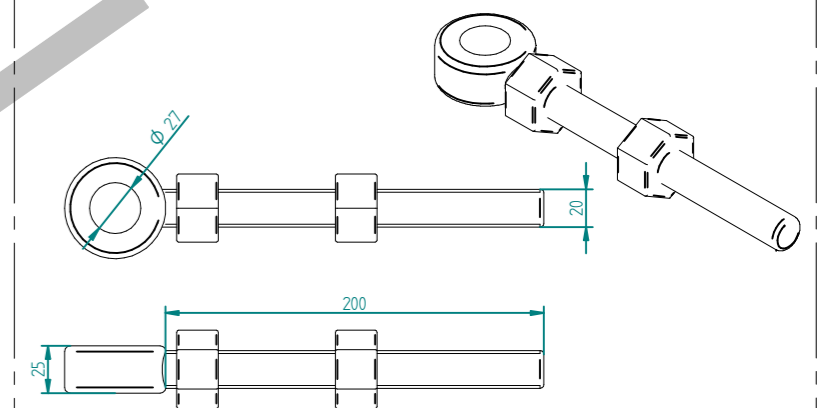

2.1m X 5.0m WIDE SINGLE LEAF BOLT DOWN PALISADE GATE KIT

LEFT HAND HUNG
(From Outside Looking In)

ALL GATES & POSTS ARE TO BE FITTED WITH BLACK PLASTIC INSERTS

ALL GATES WITH 150x150 / 200x200 BOX SECTION HINGE POSTS ARE TO BE FITTED WITH TWO GALVANISED EYE BOLTS

Item	Component Name	Quantity
A	PALI-SLI-2150 - PALISADE GATE SLIDER 2.1m X 5.0m WIDE	1
B	PALI-POS-1033 - 2.1m HIGH BOLT DOWN PALISADE HINGE GATE POST 200X200 BOX SECTION	1
C	PALI-POS-1113 - 2.1m HIGH BOLT DOWN PALISADE CATCH GATE POST 100X100 BOX SECTION	1
D	ACCS-GEN-0002 - ADJUSTABLE GATE EYE G 200mm cw 25mm	2
E	ACCS-GEN-0101 - UNIVERSAL GATE DROP BOLT	1
F	TRIPLE POINT PALE / ROUND & NOTCHED / SINGLE POINT. ON REQUEST	33
G	ACCS-PAL-0002 - M8 X 25mm BOLT / ACCS-PAL-0003 - M8 SNAP OFF NUT FOR SECURITY BOLTS	66
H	ACCS-RIB-0003 - 60x60 BLACK RIBBED INSERTS	2
I	ACCS-RIB-0006 - 100X100 BLACK RIBBED INSERTS	1
J	ACCS-RIB-0008 - 200x200 BLACK RIBBED INSERTS	1