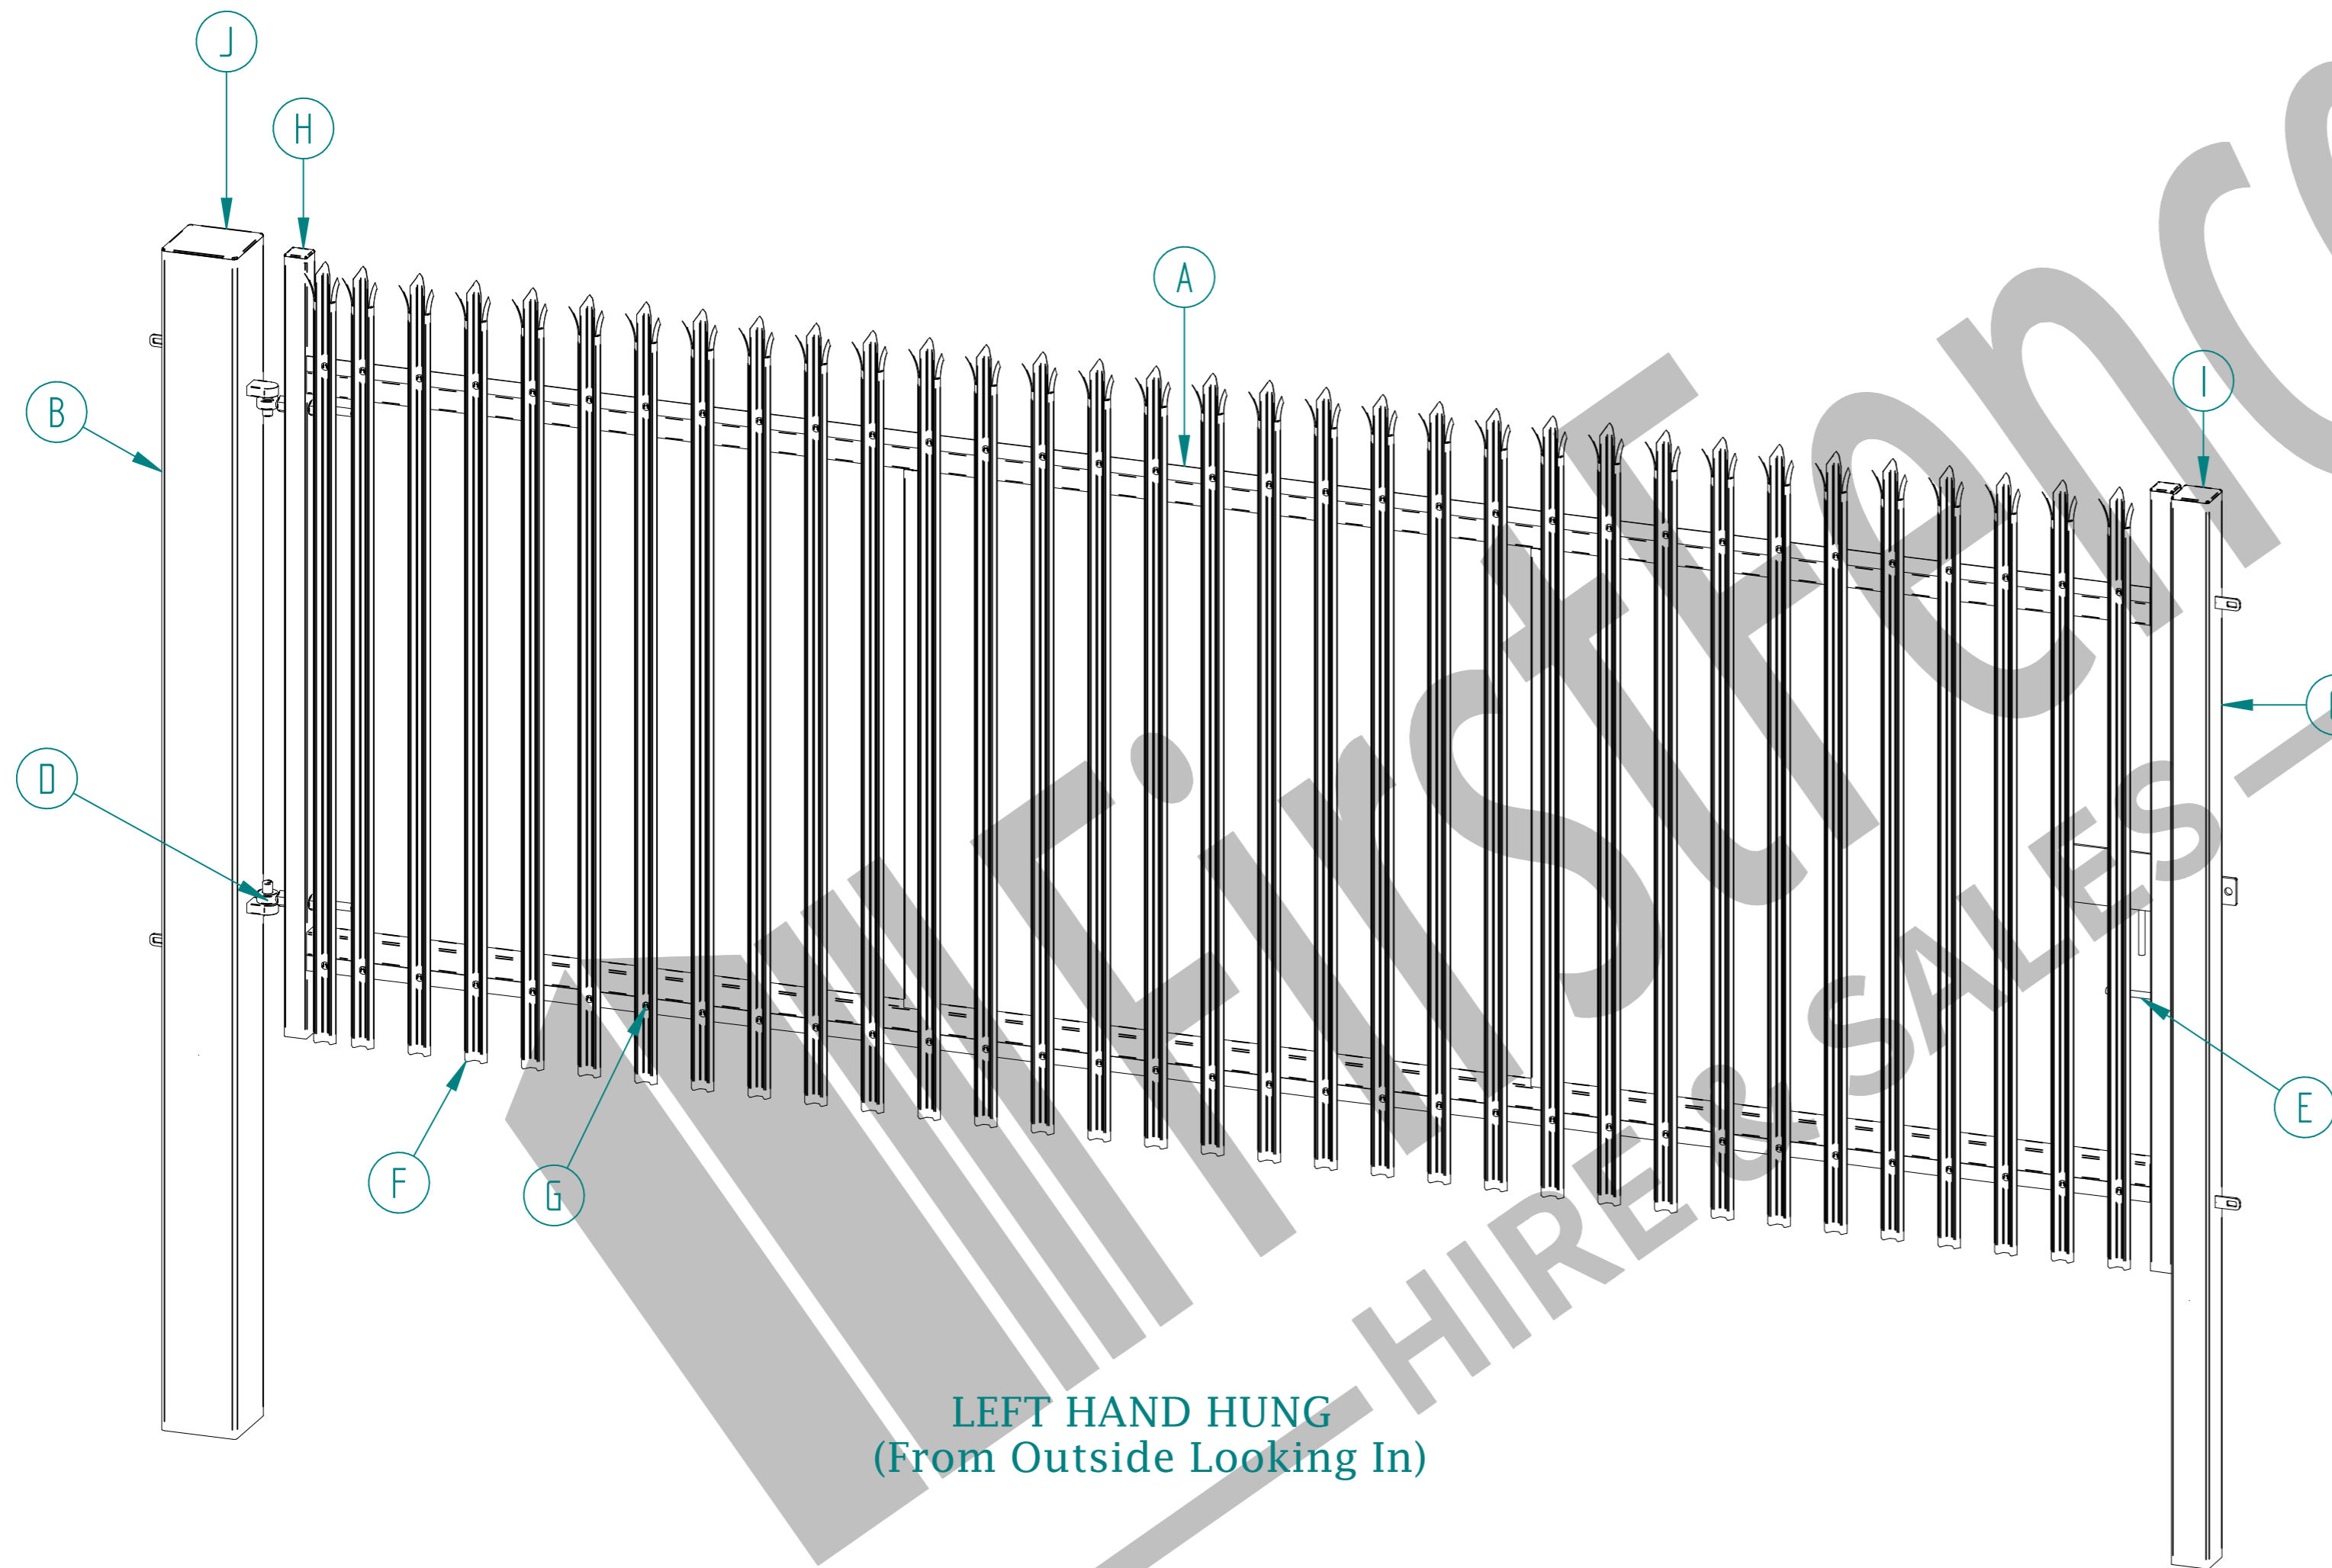

2.1m X 5.0m WIDE SINGLE LEAF DIG IN PALISADE GATE KIT

LEFT HAND HUNG
(From Outside Looking In)

ALL GATES & POSTS ARE TO BE FITTED WITH BLACK PLASTIC INSERTS

ALL GATES WITH 150x150 / 200x200 BOX SECTION HINGE POSTS ARE TO BE FITTED WITH TWO GALVANISED EYE BOLTS

Item	Component Name	Quantity
A	PALI-SLI-2150 - PALISADE GATE SLIDER 2.1m X 5.0m WIDE	1
B	PALI-POS-0033 - 2.1m HIGH DIG IN PALISADE HINGE GATE POST 200X200 BOX SECTION	1
C	PALI-POS-0113 - 2.1m HIGH DIG IN PALISADE CATCH GATE POST 100X100 BOX SECTION	1
D	ACCS-GEN-0002 - ADJUSTABLE GATE EYE G 200mm cw 25mm	2
E	ACCS-GEN-0101 - UNIVERSAL GATE DROP BOLT	1
F	TRIPLE POINT PALE / ROUND & NOTCHED / SINGLE POINT. ON REQUEST	33
G	ACCS-PAL-0002 - M8 X 25mm BOLT / ACCS-PAL-0003 - M8 SNAP OFF NUT FOR SECURITY BOLTS	66
H	ACCS-RIB-0003 - 60x60 BLACK RIBBED INSERTS	2
I	ACCS-RIB-0006 - 100X100 BLACK RIBBED INSERTS	1
J	ACCS-RIB-0008 - 200x200 BLACK RIBBED INSERTS	1

NAME	DATE	TITLE
LT	13/07/21	PALI-KIT-1049 - 2.1m X 5.0m WIDE TRIPLE POINTED SINGLE LEAF DIG IN PALISADE GATE KIT
TOLERANCE ± 2mm Unless Stated Otherwise		First Fence Ltd, Kiln Way, Swadlincote, Derbyshire, DE11 8EA 01283 512 111 sales@firstfence.co.uk
3RD ANGLE		NOTE: SHOULD ANY DISCREPANCIES BE FOUND WITH THIS DRAWING, PLEASE INFORM FIRSTFENCE. COPYRIGHT OF THIS DRAWING IS OWNED BY FIRSTFENCE LIMITED. SIZE A2 WEIGHT: 260.3 kg
		REV A

2.1m X 5.0m WIDE SINGLE LEAF BOLT DOWN PALISADE GATE KIT

LEFT HAND HUNG
(From Outside Looking In)

ALL GATES & POSTS ARE TO BE FITTED WITH BLACK PLASTIC INSERTS

ALL GATES WITH 150x150 / 200x200 BOX SECTION HINGE POSTS ARE TO BE FITTED WITH TWO GALVANISED EYE BOLTS