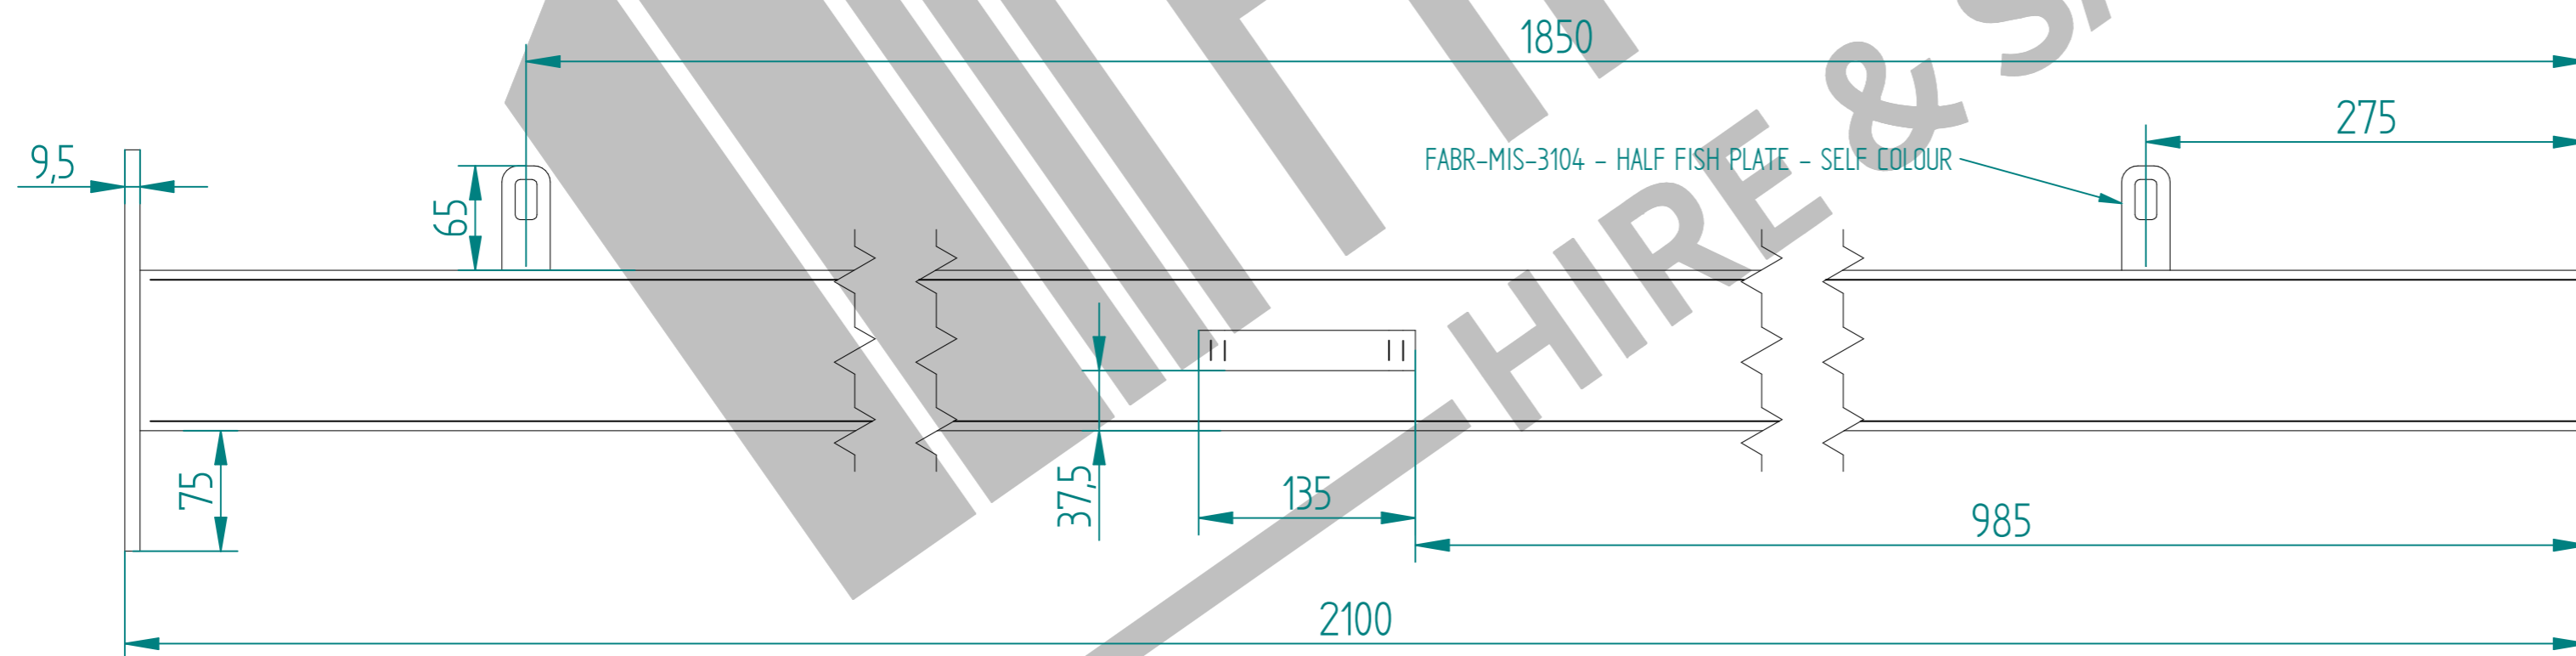

2.1m HIGH BOLT DOWN PALISADE CATCH GATE POST 100X100 BOX SECTION

	NAME	DATE	TITLE	
DRAWN	LT	13/07/21	PALI-POS-1113-2.1m HIGH BOLT DOWN PALISADE CATCH GATE POST 100X100 BOX SECTION	
TOLERANCE	± 2mm Unless Stated Otherwise		First Fence Ltd, Kiln Way, Swadlincote, Derbyshire, DE11 8EA 01283 512 111 sales@firstfence.co.uk	
3RD ANGLE				NOTE: SHOULD ANY DISCREPANCIES BE FOUND WITH THIS DRAWING, PLEASE INFORM FIRSTFENCE. COPYRIGHT OF THIS DRAWING IS OWNED BY FIRSTFENCE LIMITED. SIZE A2 WEIGHT: 23.5 kg
			REV A	
			SHEET 8 OF 8