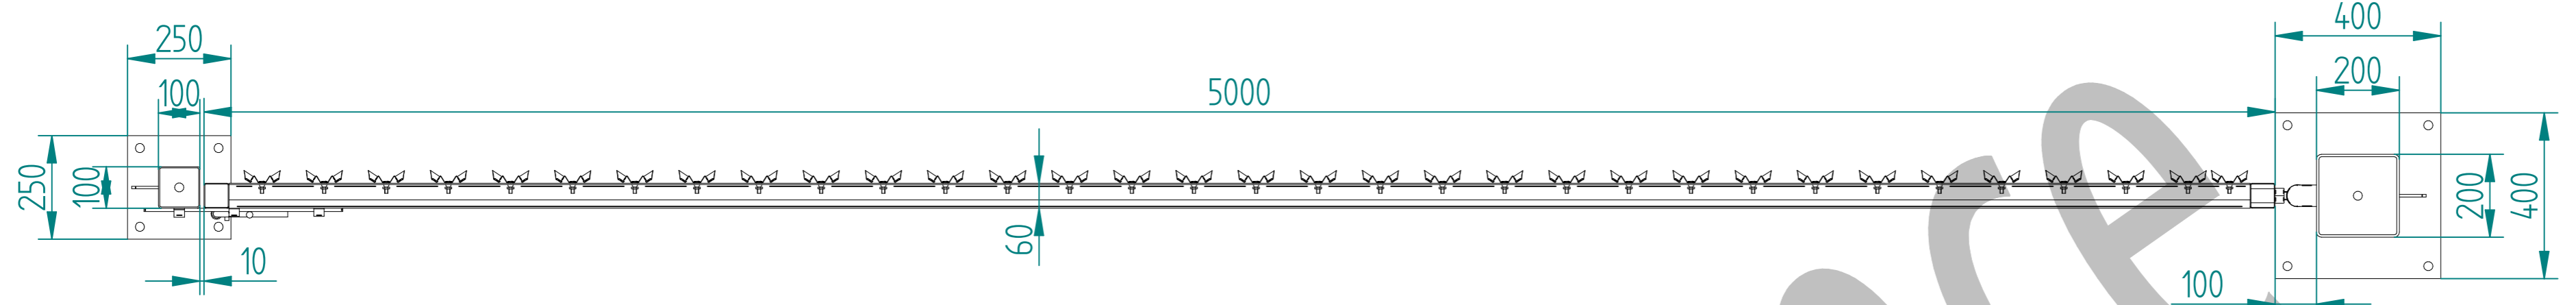

NAME	DATE	TITLE	FirstFence First Fence Ltd, Kiln Way, Swadincote, Derbyshire, DE11 8EA 01283 512 111 sales@firstfence.co.uk	
DRAWN	LT	13/07/21	PALI-KIT-2049 - 2.1m X 5.0m WIDE TRIPLE POINTED SINGLE LEAF BOLT DOWN PALISADE GATE KIT		REV
TOLERANCE	± 2mm Unless Stated Otherwise				A
			NOTE: SHOULD ANY DISCREPANCIES BE FOUND WITH THIS DRAWING, PLEASE INFORM FIRSTFENCE. COPYRIGHT OF THIS DRAWING IS OWNED BY FIRSTFENCE LIMITED.	WEIGHT: 258.5 kg	SHEET 6 OF 8