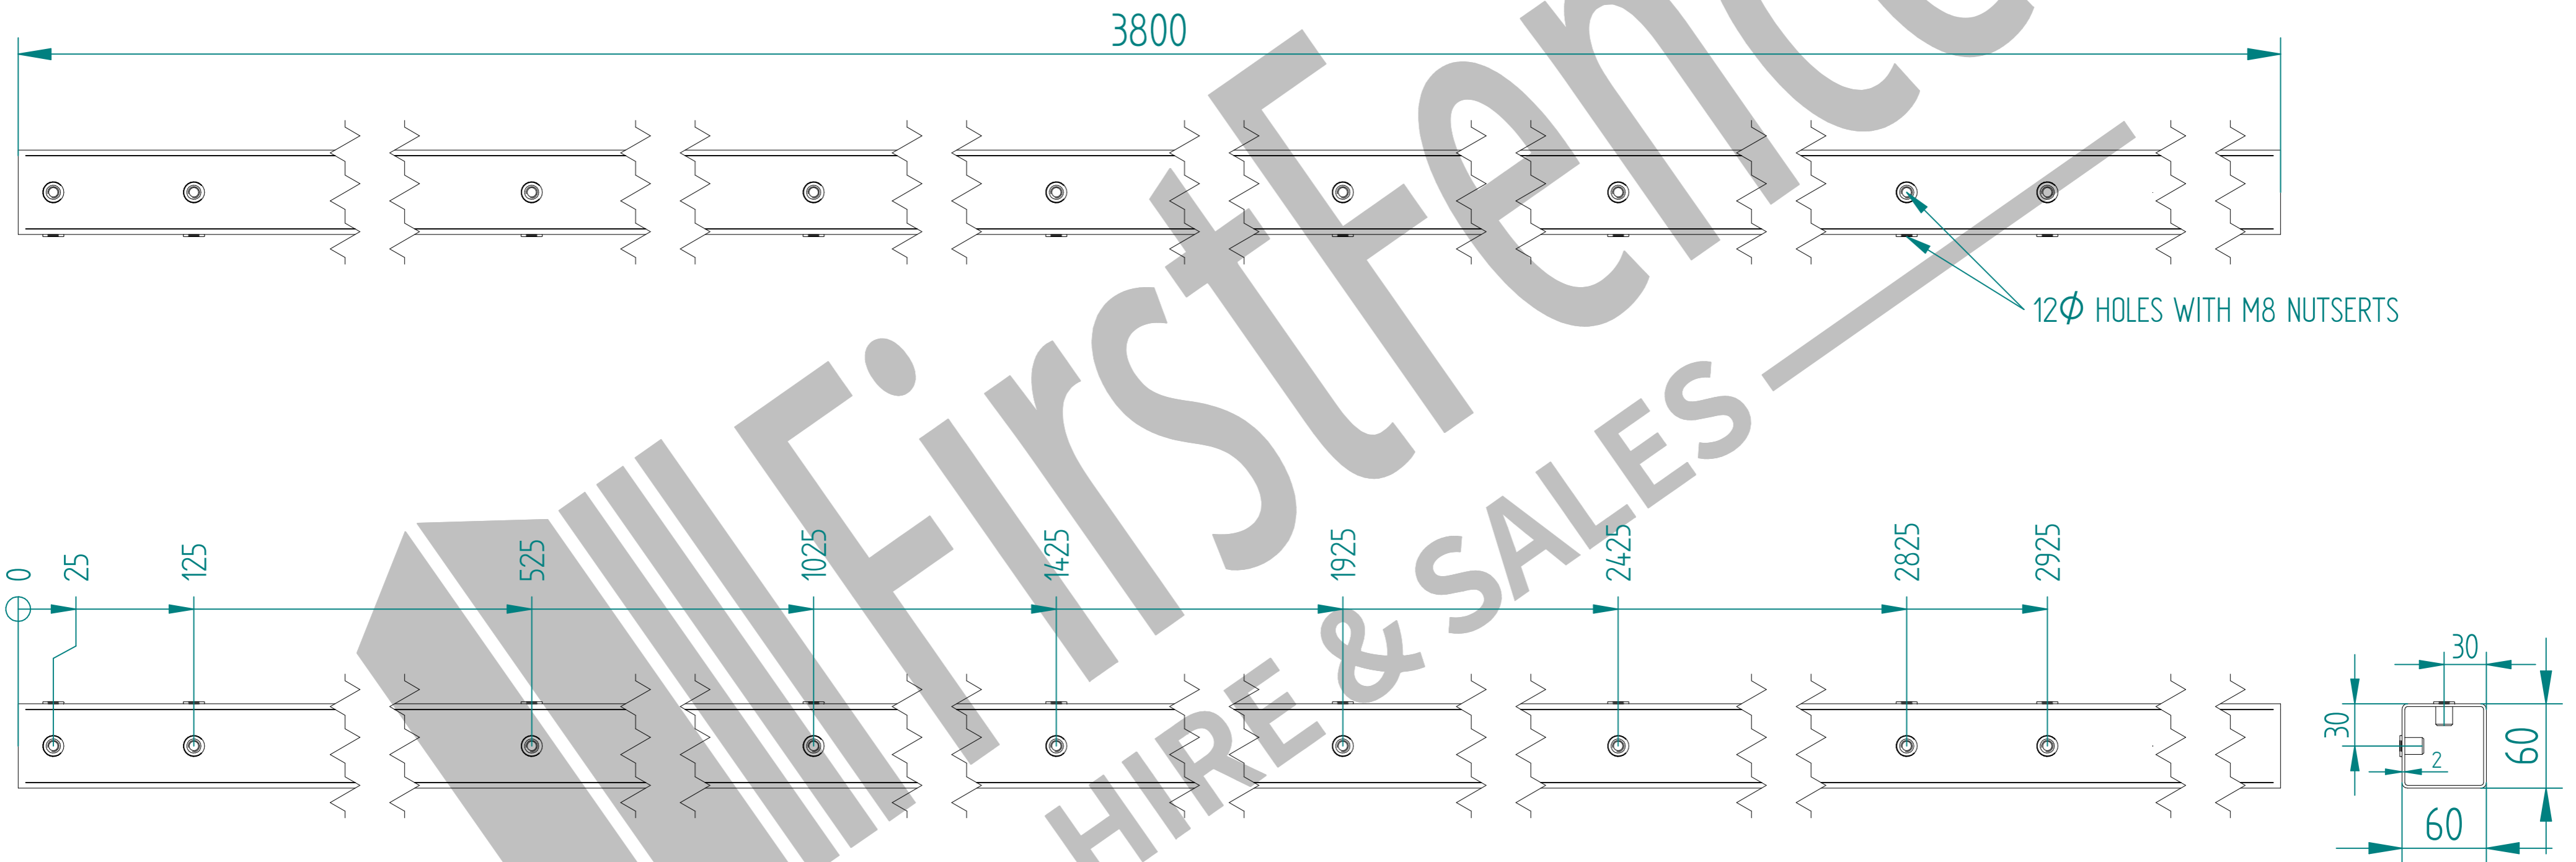

3.0m HIGH DIG IN 60x60 CORNER POST KIT (656 MESH)

Item	Component Name	Quantity
A	MESH-POS-9064 - 3.0m HIGH DIG IN 60X60 CORNER POST ONLY	1
B	ACCS-MSH-0001 - UNIVERSAL MESH FENCING BLACK FIXING CLIPS	18
C	ACCS-MSH-0050 - M8 x 40mm MESH SECURITY BOLT	18
D	ACCS-RIB-0003 - 60x60 BLACK RIBBED INSERTS	1

NAME	DATE	TITLE
LT	10/08/20	MESH-KIT-9064 - 3.0m HIGH DIG IN 60X60 CORNER POST KIT (656 MESH)
TOLERANCE	± 2mm Unless Stated Otherwise	First Fence Derbyshire, DE11 8EA 01283 512 111 sales@firstfence.co.uk
3RD ANGLE	NOTE: SHOULD ANY DISCREPANCIES BE FOUND WITH THIS DRAWING, PLEASE INFORM FIRST FENCE. COPYRIGHT OF THIS DRAWING IS OWNED BY FIRST FENCE LIMITED.	REV A
SIZE A2	WEIGHT: N/A	SHEET 1 OF 2

3.0m HIGH DIG IN 60X60 CORNER POST ONLY (AL 3800mm)

NAME	DATE	TITLE
LT	10/08/20	MESH-POS-9064 - 3.0m HIGH DIG IN 60X60 CORNER POST ONLY
TOLERANCE $\pm 2\text{mm}$ Unless Stated Otherwise		First Fence Ltd, Kiln Way, Swadincote, Derbyshire, DE11 8EA 01283 512 111 sales@firstfence.co.uk
3RD ANGLE		
SIZE A2	WEIGHT: 13.6 kg	REV A
NOTE: SHOULD ANY DISCREPANCIES BE FOUND WITH THIS DRAWING, PLEASE INFORM FIRSTFENCE. COPYRIGHT OF THIS DRAWING IS OWNED BY FIRSTFENCE LIMITED.		SHEET 2 OF 2