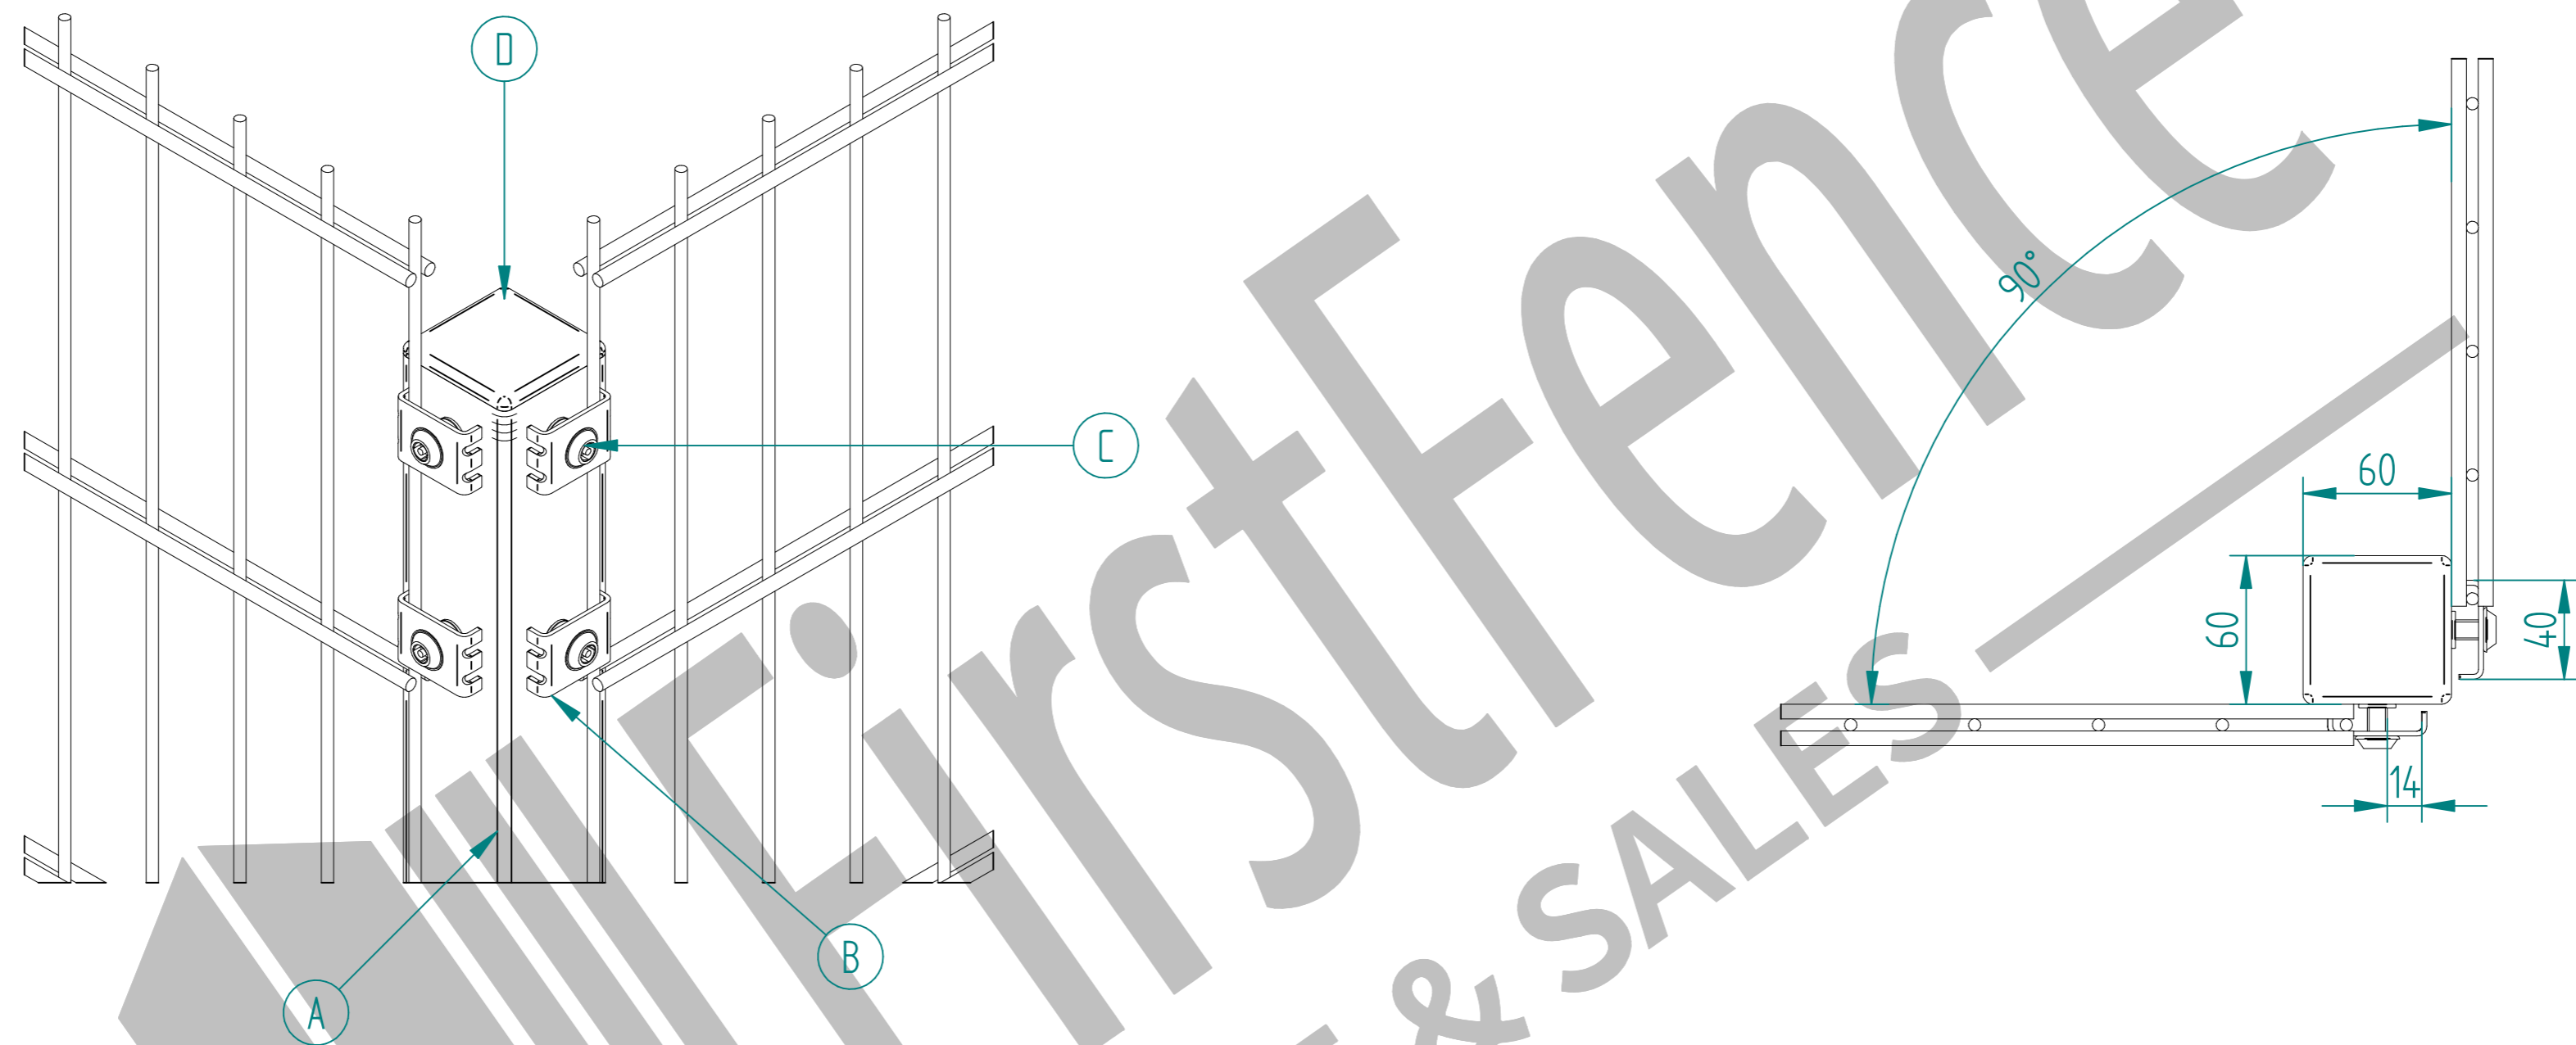

3.0m HIGH DIG IN 60x60 CORNER POST KIT (656 MESH)

Item	Component Name	Quantity
A	MESH-POS-9064 - 3.0m HIGH DIG IN 60X60 CORNER POST ONLY	1
B	ACCS-MSH-0001 - UNIVERSAL MESH FENCING BLACK FIXING CLIPS	18
C	ACCS-MSH-0050 - M8 x 40mm MESH SECURITY BOLT	18
D	ACCS-RIB-0003 - 60x60 BLACK RIBBED INSERTS	1

NAME	DATE	TITLE
LT	10/08/20	MESH-KIT-9064 - 3.0m HIGH DIG IN 60X60 CORNER POST KIT (656 MESH)
TOLERANCE	± 2mm Unless Stated Otherwise	First Fence Derbyshire, DE11 8EA 01283 512 111 sales@firstfence.co.uk
3RD ANGLE	NOTE: SHOULD ANY DISCREPANCIES BE FOUND WITH THIS DRAWING, PLEASE INFORM FIRST FENCE. COPYRIGHT OF THIS DRAWING IS OWNED BY FIRST FENCE LIMITED.	REV A
SIZE A2	WEIGHT: N/A	SHEET 1 OF 2

3.0m HIGH DIG IN 60X60 CORNER POST ONLY (AL 3800mm)

NAME	DATE	TITLE
LT	10/08/20	MESH-POS-9064 - 3.0m HIGH DIG IN 60X60 CORNER POST ONLY
TOLERANCE $\pm 2\text{mm}$ Unless Stated Otherwise		First Fence Ltd, Kiln Way, Swadincote, Derbyshire, DE11 8EA 01283 512 111 sales@firstfence.co.uk
3RD ANGLE		
SIZE A2	WEIGHT: 13.6 kg	REV A
NOTE: SHOULD ANY DISCREPANCIES BE FOUND WITH THIS DRAWING, PLEASE INFORM FIRSTFENCE. COPYRIGHT OF THIS DRAWING IS OWNED BY FIRSTFENCE LIMITED.		SHEET 2 OF 2