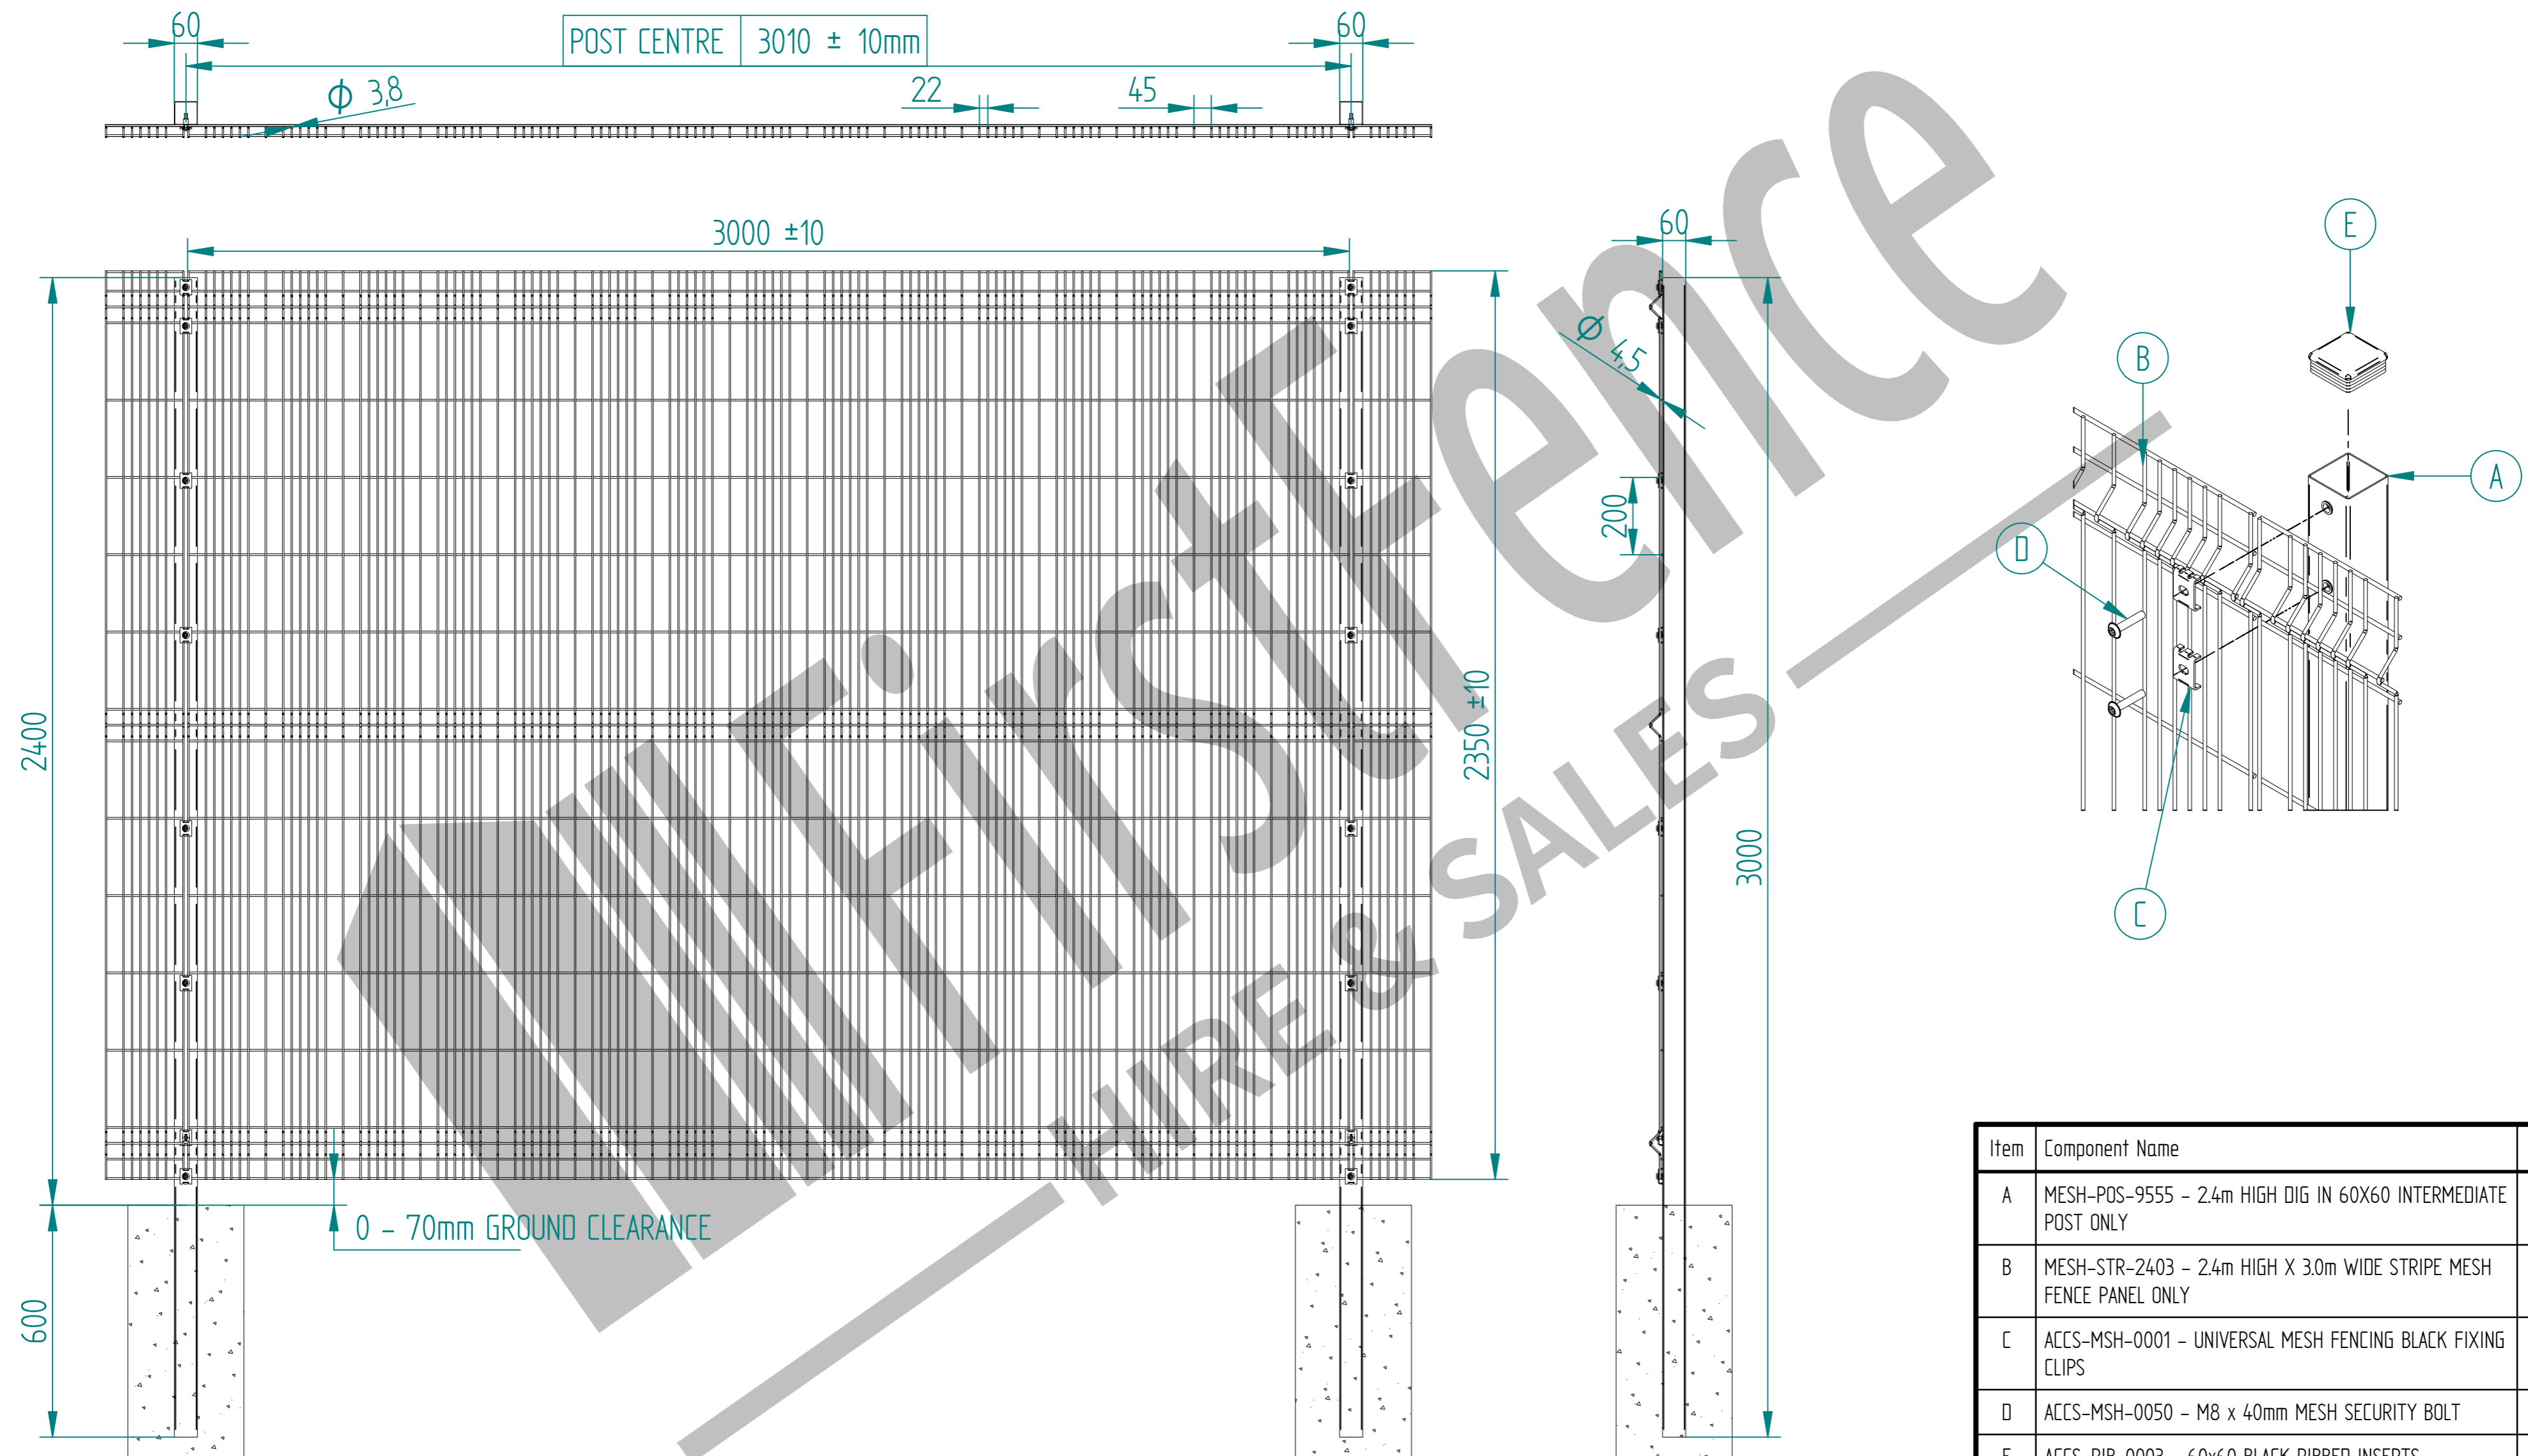

# 2.4m HIGH STRIPE MESH FENCING WITH 60x60 DIG IN KIT

Item	Component Name	Quantity
A	MESH-POS-9555 - 2.4m HIGH DIG IN 60X60 INTERMEDIATE POST ONLY	1
B	MESH-STR-2403 - 2.4m HIGH X 3.0m WIDE STRIPE MESH FENCE PANEL ONLY	1
C	ACCS-MSH-0001 - UNIVERSAL MESH FENCING BLACK FIXING CLIPS	8
D	ACCS-MSH-0050 - M8 x 40mm MESH SECURITY BOLT	8
E	ACCS-RIB-0003 - 60x60 BLACK RIBBED INSERTS	1

NAME	DATE	TITLE
LT	17/08/20	MESH-KIT-3220 - 2.4m HIGH STRIPE MESH FENCING WITH 60X60 DIG IN KIT
TOLERANCE ± 2mm Unless Stated Otherwise		First Fence Ltd, Kiln Way, Swadlincote, Derbyshire, DE11 8EA 01283 512 111 sales@firstfence.co.uk
3RD ANGLE		NOTE: SHOULD ANY DISCREPANCIES BE FOUND WITH THIS DRAWING, PLEASE INFORM FIRSTFENCE. COPYRIGHT OF THIS DRAWING IS OWNED BY FIRSTFENCE LIMITED. SIZE A2 WEIGHT: N/A
		REV A

# 2.4m HIGH DIG IN 60X60 INTERMEDIATE POST ONLY (AL 3000mm)

	NAME	DATE	TITLE
DRAWN	LT	17/08/20	MESH-POS-9555 - 2.4m HIGH DIG IN 60X60 INTERMEDIATE POST ONLY
TOLERANCE	± 2mm Unless Stated Otherwise		 First Fence Ltd, Kiln Way, Swadincote, Derbyshire, DE11 8EA 01283 512 111 sales@firstfence.co.uk
 3RD ANGLE			NOTE: SHOULD ANY DISCREPANCIES BE FOUND WITH THIS DRAWING, PLEASE INFORM FIRSTFENCE. COPYRIGHT OF THIS DRAWING IS OWNED BY FIRSTFENCE LIMITED.
SIZE A2			REV A
WEIGHT: 8.2 kg			SHEET 2 OF 2