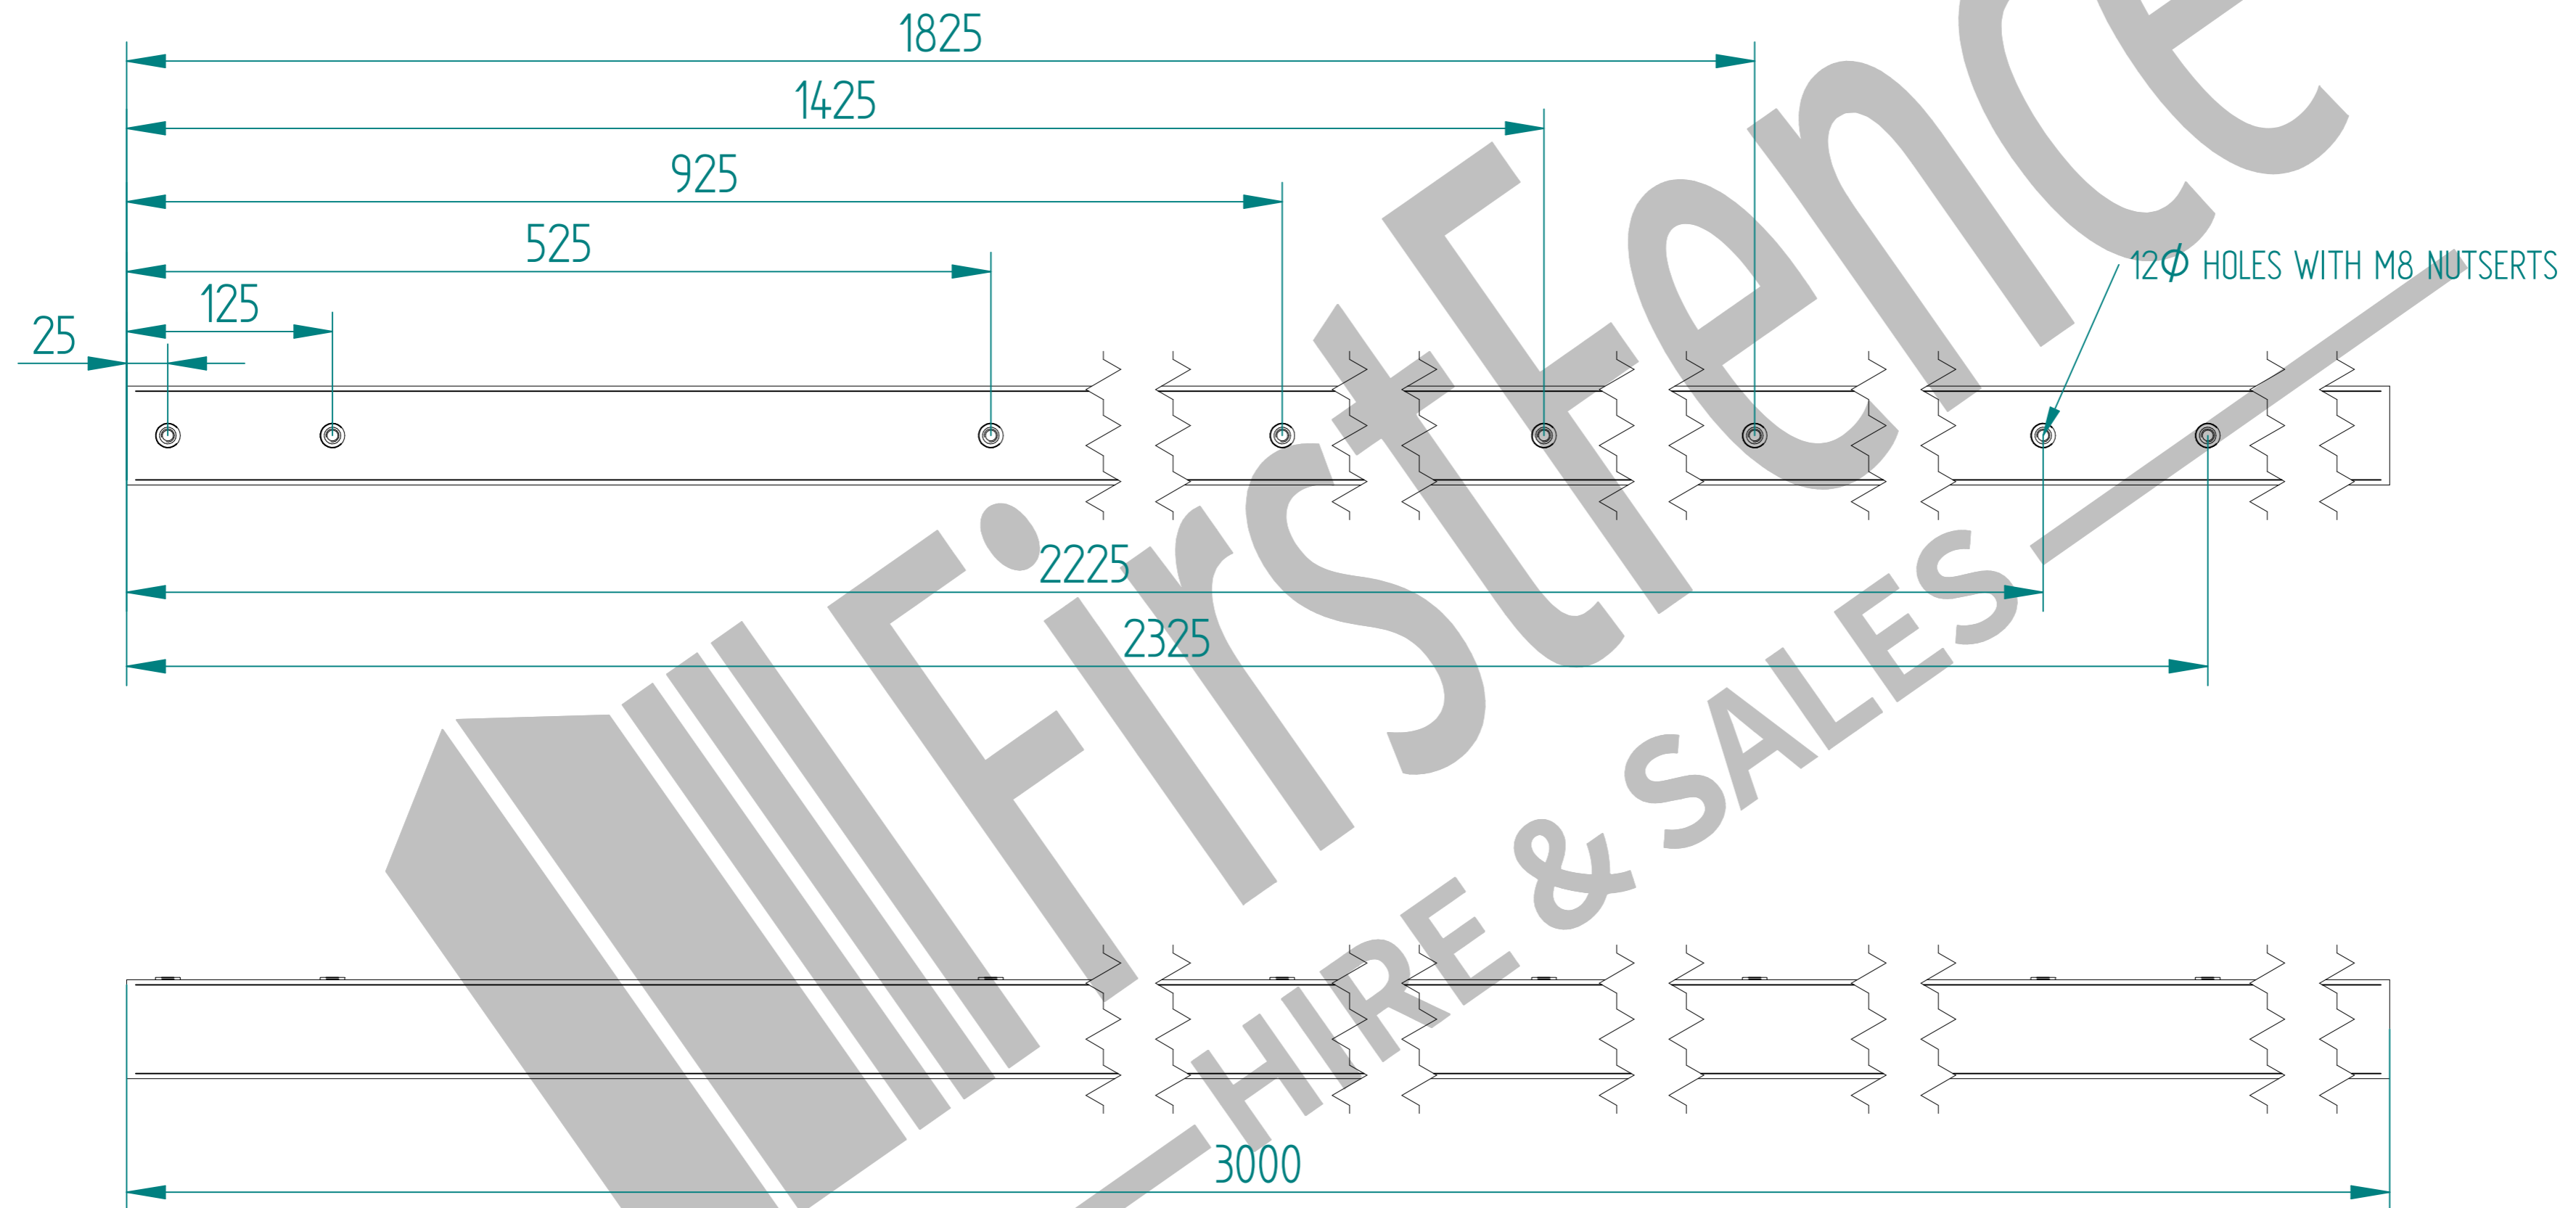

# 2.4m HIGH STRIPE MESH FENCING WITH 60x60 DIG IN KIT

Item	Component Name	Quantity
A	MESH-POS-9555 - 2.4m HIGH DIG IN 60X60 INTERMEDIATE POST ONLY	1
B	MESH-STR-2403 - 2.4m HIGH X 3.0m WIDE STRIPE MESH FENCE PANEL ONLY	1
C	ACCS-MSH-0001 - UNIVERSAL MESH FENCING BLACK FIXING CLIPS	8
D	ACCS-MSH-0050 - M8 x 40mm MESH SECURITY BOLT	8
E	ACCS-RIB-0003 - 60x60 BLACK RIBBED INSERTS	1

NAME	DATE	TITLE
LT	17/08/20	MESH-KIT-3220 - 2.4m HIGH STRIPE MESH FENCING WITH 60X60 DIG IN KIT
TOLERANCE ± 2mm Unless Stated Otherwise		First Fence Ltd, Kiln Way, Swadlincote, Derbyshire, DE11 8EA 01283 512 111 sales@firstfence.co.uk
3RD ANGLE		NOTE: SHOULD ANY DISCREPANCIES BE FOUND WITH THIS DRAWING, PLEASE INFORM FIRSTFENCE. COPYRIGHT OF THIS DRAWING IS OWNED BY FIRSTFENCE LIMITED. SIZE A2 WEIGHT: N/A
		REV A

# 2.4m HIGH DIG IN 60X60 INTERMEDIATE POST ONLY (AL 3000mm)

	NAME	DATE	TITLE
DRAWN	LT	17/08/20	MESH-POS-9555 - 2.4m HIGH DIG IN 60X60 INTERMEDIATE POST ONLY
TOLERANCE	± 2mm Unless Stated Otherwise		 First Fence Ltd, Kiln Way, Swadincote, Derbyshire, DE11 8EA 01283 512 111 sales@firstfence.co.uk
 3RD ANGLE			NOTE: SHOULD ANY DISCREPANCIES BE FOUND WITH THIS DRAWING, PLEASE INFORM FIRSTFENCE. COPYRIGHT OF THIS DRAWING IS OWNED BY FIRSTFENCE LIMITED.
SIZE A2			REV A
WEIGHT: 8.2 kg			SHEET 2 OF 2