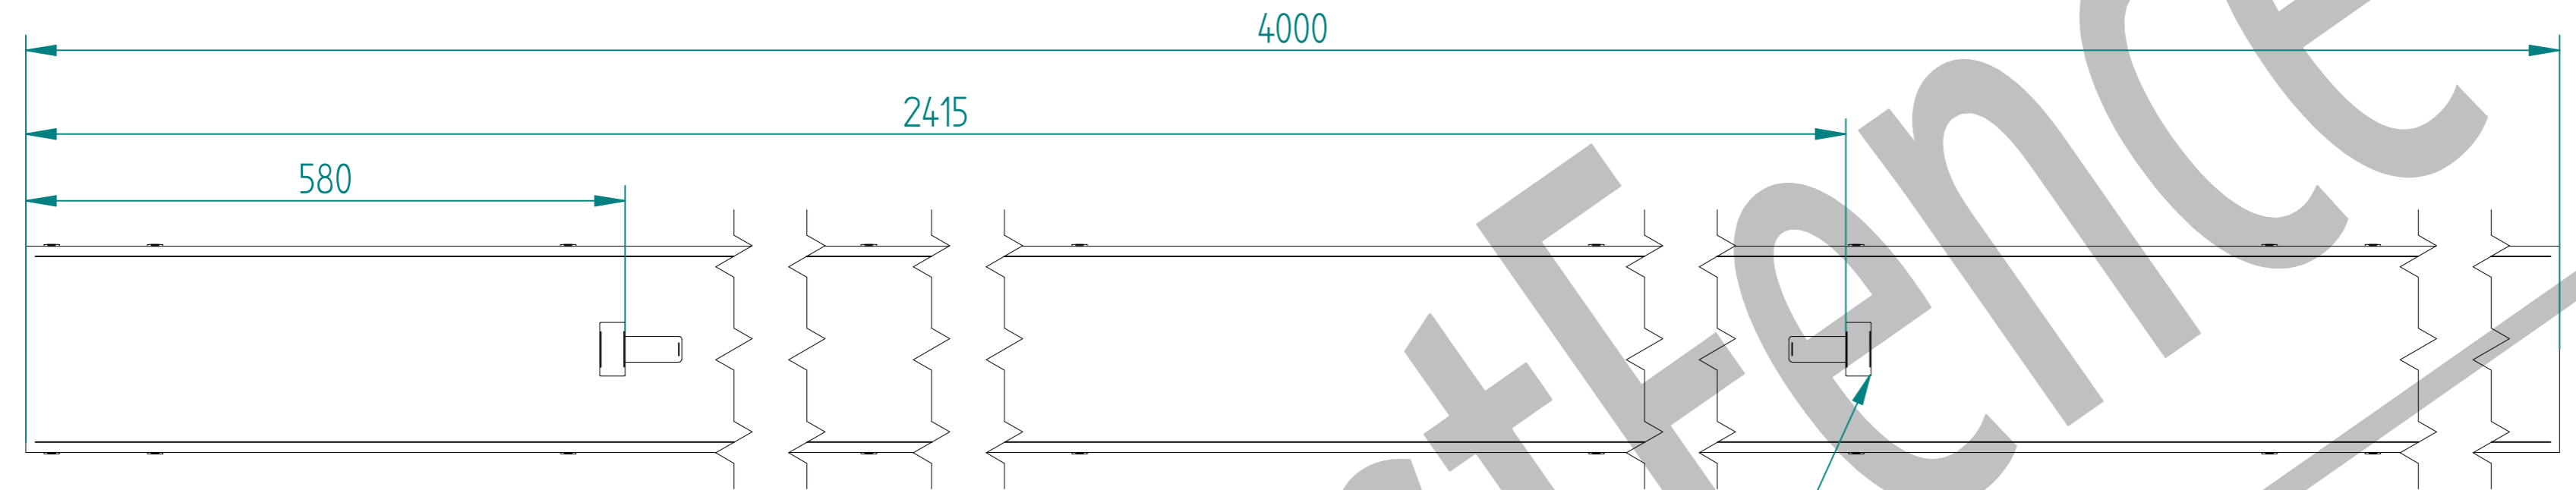

# 3.0m X 10.0m WIDE DOUBLE LEAF DIG IN 868 MESH GATE KIT

RIGHT HAND HUNG  
(From Outside Looking In)

Item	Component Name	Quantity
A	MESH-SLI-3092 - 868 MESH GATE SLIDER 3.0m X 5.0m WIDE	1
B	MESH-CAT-3092 - 868 MESH GATE CATCH 3.0m X 5.0m WIDE	1
C	MESH-HIN-3062 - 3.0m HIGH DIG IN MESH HINGE GATE POST 200X200 BOX SECTION	2
D	ACCS-GEN-0002 - ADJUSTABLE GATE EYE G 200mm cw 25mm	4
E	ACCS-GEN-0101 - UNIVERSAL GATE DROP BOLT	2
F	ACCS-RIB-0003 - 60x60 BLACK RIBBED INSERTS	4
G	ACCS-RIB-0008 - 200x200 BLACK RIBBED INSERTS	2

# 3.0m HIGH DIG IN MESH HINGE GATE POST 200X200 BOX SECTION (AL 4000mm)

TO BE WELDED CENTRAL TO POST

	NAME	DATE	TITLE
DRAWN	LT	23/03/22	MESH-HIN-3062 - 3.0m HIGH DIG IN MESH HINGE GATE POST 200X200 BOX SECTION
TOLERANCE	± 2mm Unless Stated Otherwise		First Fence Ltd, Kiln Way, Swadincote, Derbyshire, DE11 8EA 01283 512 111 sales@firstfence.co.uk
	3RD ANGLE		
SIZE	A2		REV A
WEIGHT: 122.1 kg			SHEET 3 OF 6