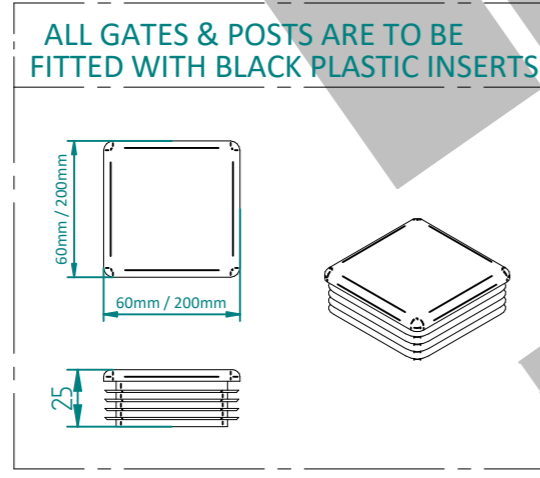

# 3.0m X 10.0m WIDE DOUBLE LEAF DIG IN 868 MESH GATE KIT

RIGHT HAND HUNG  
(From Outside Looking In)

Item	Component Name	Quantity
A	MESH-SLI-3092 - 868 MESH GATE SLIDER 3.0m X 5.0m WIDE	1
B	MESH-CAT-3092 - 868 MESH GATE CATCH 3.0m X 5.0m WIDE	1
C	MESH-HIN-3062 - 3.0m HIGH DIG IN MESH HINGE GATE POST 200X200 BOX SECTION	2
D	ACCS-GEN-0002 - ADJUSTABLE GATE EYE G 200mm cw 25mm	4
E	ACCS-GEN-0101 - UNIVERSAL GATE DROP BOLT	2
F	ACCS-RIB-0003 - 60x60 BLACK RIBBED INSERTS	4
G	ACCS-RIB-0008 - 200x200 BLACK RIBBED INSERTS	2

DRAWN	NAME	DATE	TITLE
LT	LT	23/03/22	MESH-KIT-6834 - 3.0m X 10.0m WIDE DOUBLE LEAF DIG IN 868 MESH GATE KIT
TOLERANCE	± 2mm Unless Stated Otherwise		FirstFence® First Fence Ltd, Kiln Way, Swadincote, Derbyshire, DE11 8EA 01283 512 111 sales@firstfence.co.uk
3RD ANGLE			NOTE: SHOULD ANY DISCREPANCIES BE FOUND WITH THIS DRAWING, PLEASE INFORM FIRSTFENCE. COPYRIGHT OF THIS DRAWING IS OWNED BY FIRSTFENCE LIMITED.
SIZE	WEIGHT: 690.0 kg	REV	A
A2			

# 3.0m HIGH DIG IN MESH HINGE GATE POST 200X200 BOX SECTION (AL 4000mm)

TO BE WELDED CENTRAL TO POST

	NAME	DATE	TITLE
DRAWN	LT	23/03/22	MESH-HIN-3062 - 3.0m HIGH DIG IN MESH HINGE GATE POST 200X200 BOX SECTION
TOLERANCE	± 2mm Unless Stated Otherwise		First Fence Ltd, Kiln Way, Swadincote, Derbyshire, DE11 8EA 01283 512 111 sales@firstfence.co.uk
	3RD ANGLE		
SIZE	A2		REV A
WEIGHT: 122.1 kg			SHEET 3 OF 6

# 3.0m X 10.0m WIDE DOUBLE LEAF BOLT DOWN 868 MESH GATE KIT

RIGHT HAND HUNG  
(From Outside Looking In)

ALL GATES & POSTS ARE TO BE FITTED WITH BLACK PLASTIC INSERTS

ALL GATES WITH 150x150 / 200x200 BOX SECTION HINGE POSTS ARE TO BE FITTED WITH TWO GALVANISED EYE BOLTS