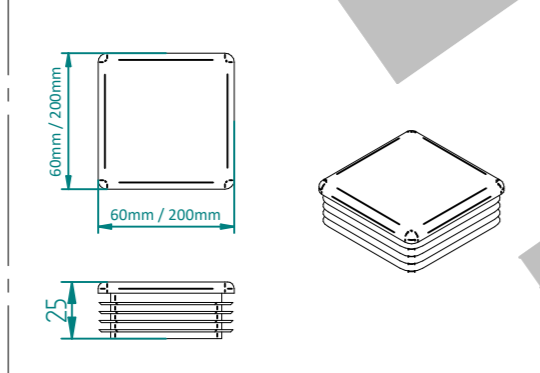

# 3.0m HIGH DIG IN MESH HINGE GATE POST 200X200 BOX SECTION (AL 4000mm)

TO BE WELDED CENTRAL TO POST

	NAME	DATE	TITLE
DRAWN	LT	23/03/22	MESH-HIN-3062 - 3.0m HIGH DIG IN MESH HINGE GATE POST 200X200 BOX SECTION
TOLERANCE	± 2mm Unless Stated Otherwise		First Fence Ltd, Kiln Way, Swadincote, Derbyshire, DE11 8EA 01283 512 111 sales@firstfence.co.uk
	3RD ANGLE		
SIZE	A2		REV A
WEIGHT: 122.1 kg			SHEET 3 OF 6

# 3.0m X 10.0m WIDE DOUBLE LEAF BOLT DOWN 868 MESH GATE KIT

RIGHT HAND HUNG  
(From Outside Looking In)

ALL GATES & POSTS ARE TO BE FITTED WITH BLACK PLASTIC INSERTS

ALL GATES WITH 150x150 / 200x200 BOX SECTION HINGE POSTS ARE TO BE FITTED WITH TWO GALVANISED EYE BOLTS

Item	Component Name	Quantity
A	MESH-SLI-3092 - 868 MESH GATE SLIDER 3.0m X 5.0m WIDE	1
B	MESH-CAT-3092 - 868 MESH GATE CATCH 3.0m X 5.0m WIDE	1
C	MESH-HIN-3072 - 3.0m HIGH BOLT DOWN MESH HINGE GATE POST 200X200 BOX SECTION	2
D	ACCS-GEN-0002 - ADJUSTABLE GATE EYE G 200mm cw 25mm	4
E	ACCS-GEN-0101 - UNIVERSAL GATE DROP BOLT	2
F	ACCS-RIB-0003 - 60x60 BLACK RIBBED INSERTS	4
G	ACCS-RIB-0008 - 200x200 BLACK RIBBED INSERTS	2

NAME	DATE	TITLE
LT	23/03/22	MESH-KIT-6835 - 3.0m X 10.0m WIDE DOUBLE LEAF BOLT DOWN 868 MESH GATE KIT
TOLERANCE	± 2mm Unless Stated Otherwise	
SIZE	A2	
WEIGHT	666.3 kg	
REV	A	

NOTE: SHOULD ANY DISCREPANCIES BE FOUND WITH THIS DRAWING, PLEASE INFORM FIRSTFENCE. COPYRIGHT OF THIS DRAWING IS OWNED BY FIRSTFENCE LIMITED.