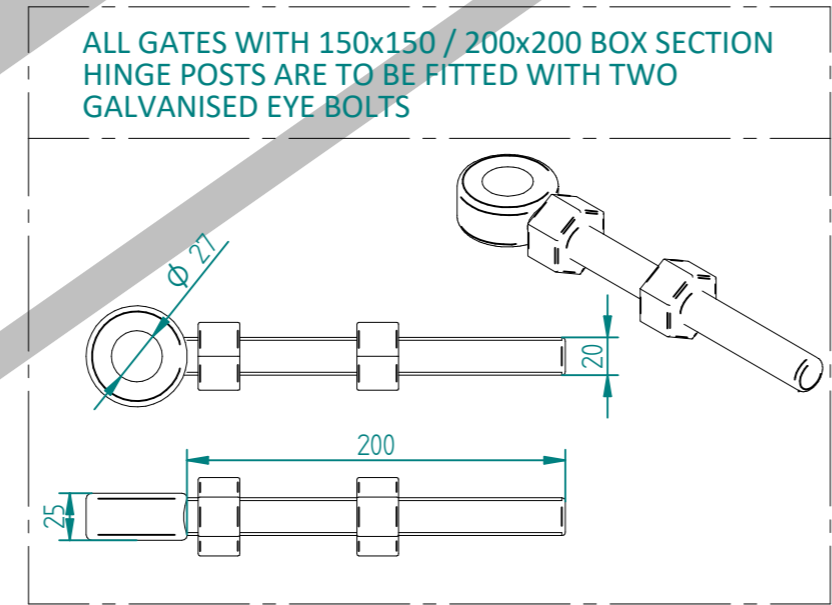

# 3.0m X 10.0m WIDE DOUBLE LEAF DIG IN 868 MESH GATE KIT

RIGHT HAND HUNG  
(From Outside Looking In)

Item	Component Name	Quantity
A	MESH-SLI-3092 - 868 MESH GATE SLIDER 3.0m X 5.0m WIDE	1
B	MESH-CAT-3092 - 868 MESH GATE CATCH 3.0m X 5.0m WIDE	1
C	MESH-HIN-3062 - 3.0m HIGH DIG IN MESH HINGE GATE POST 200X200 BOX SECTION	2
D	ACCS-GEN-0002 - ADJUSTABLE GATE EYE G 200mm cw 25mm	4
E	ACCS-GEN-0101 - UNIVERSAL GATE DROP BOLT	2
F	ACCS-RIB-0003 - 60x60 BLACK RIBBED INSERTS	4
G	ACCS-RIB-0008 - 200x200 BLACK RIBBED INSERTS	2

DRAWN	NAME	DATE	TITLE
LT	LT	23/03/22	MESH-KIT-6834 - 3.0m X 10.0m WIDE DOUBLE LEAF DIG IN 868 MESH GATE KIT
TOLERANCE	± 2mm Unless Stated Otherwise		FirstFence® First Fence Ltd, Kiln Way, Swadincote, Derbyshire, DE11 8EA 01283 512 111 sales@firstfence.co.uk
3RD ANGLE			NOTE: SHOULD ANY DISCREPANCIES BE FOUND WITH THIS DRAWING, PLEASE INFORM FIRSTFENCE. COPYRIGHT OF THIS DRAWING IS OWNED BY FIRSTFENCE LIMITED.
SIZE	WEIGHT: 690.0 kg	REV	A
A2			

# 3.0m HIGH DIG IN MESH HINGE GATE POST 200X200 BOX SECTION (AL 4000mm)

TO BE WELDED CENTRAL TO POST

	NAME	DATE	TITLE
DRAWN	LT	23/03/22	MESH-HIN-3062 - 3.0m HIGH DIG IN MESH HINGE GATE POST 200X200 BOX SECTION
TOLERANCE	± 2mm Unless Stated Otherwise		First Fence Ltd, Kiln Way, Swadincote, Derbyshire, DE11 8EA 01283 512 111 sales@firstfence.co.uk
	3RD ANGLE		
SIZE	A2		REV A
WEIGHT: 122.1 kg			SHEET 3 OF 6

# 3.0m X 10.0m WIDE DOUBLE LEAF BOLT DOWN 868 MESH GATE KIT

RIGHT HAND HUNG  
(From Outside Looking In)

ALL GATES & POSTS ARE TO BE FITTED WITH BLACK PLASTIC INSERTS

ALL GATES WITH 150x150 / 200x200 BOX SECTION HINGE POSTS ARE TO BE FITTED WITH TWO GALVANISED EYE BOLTS