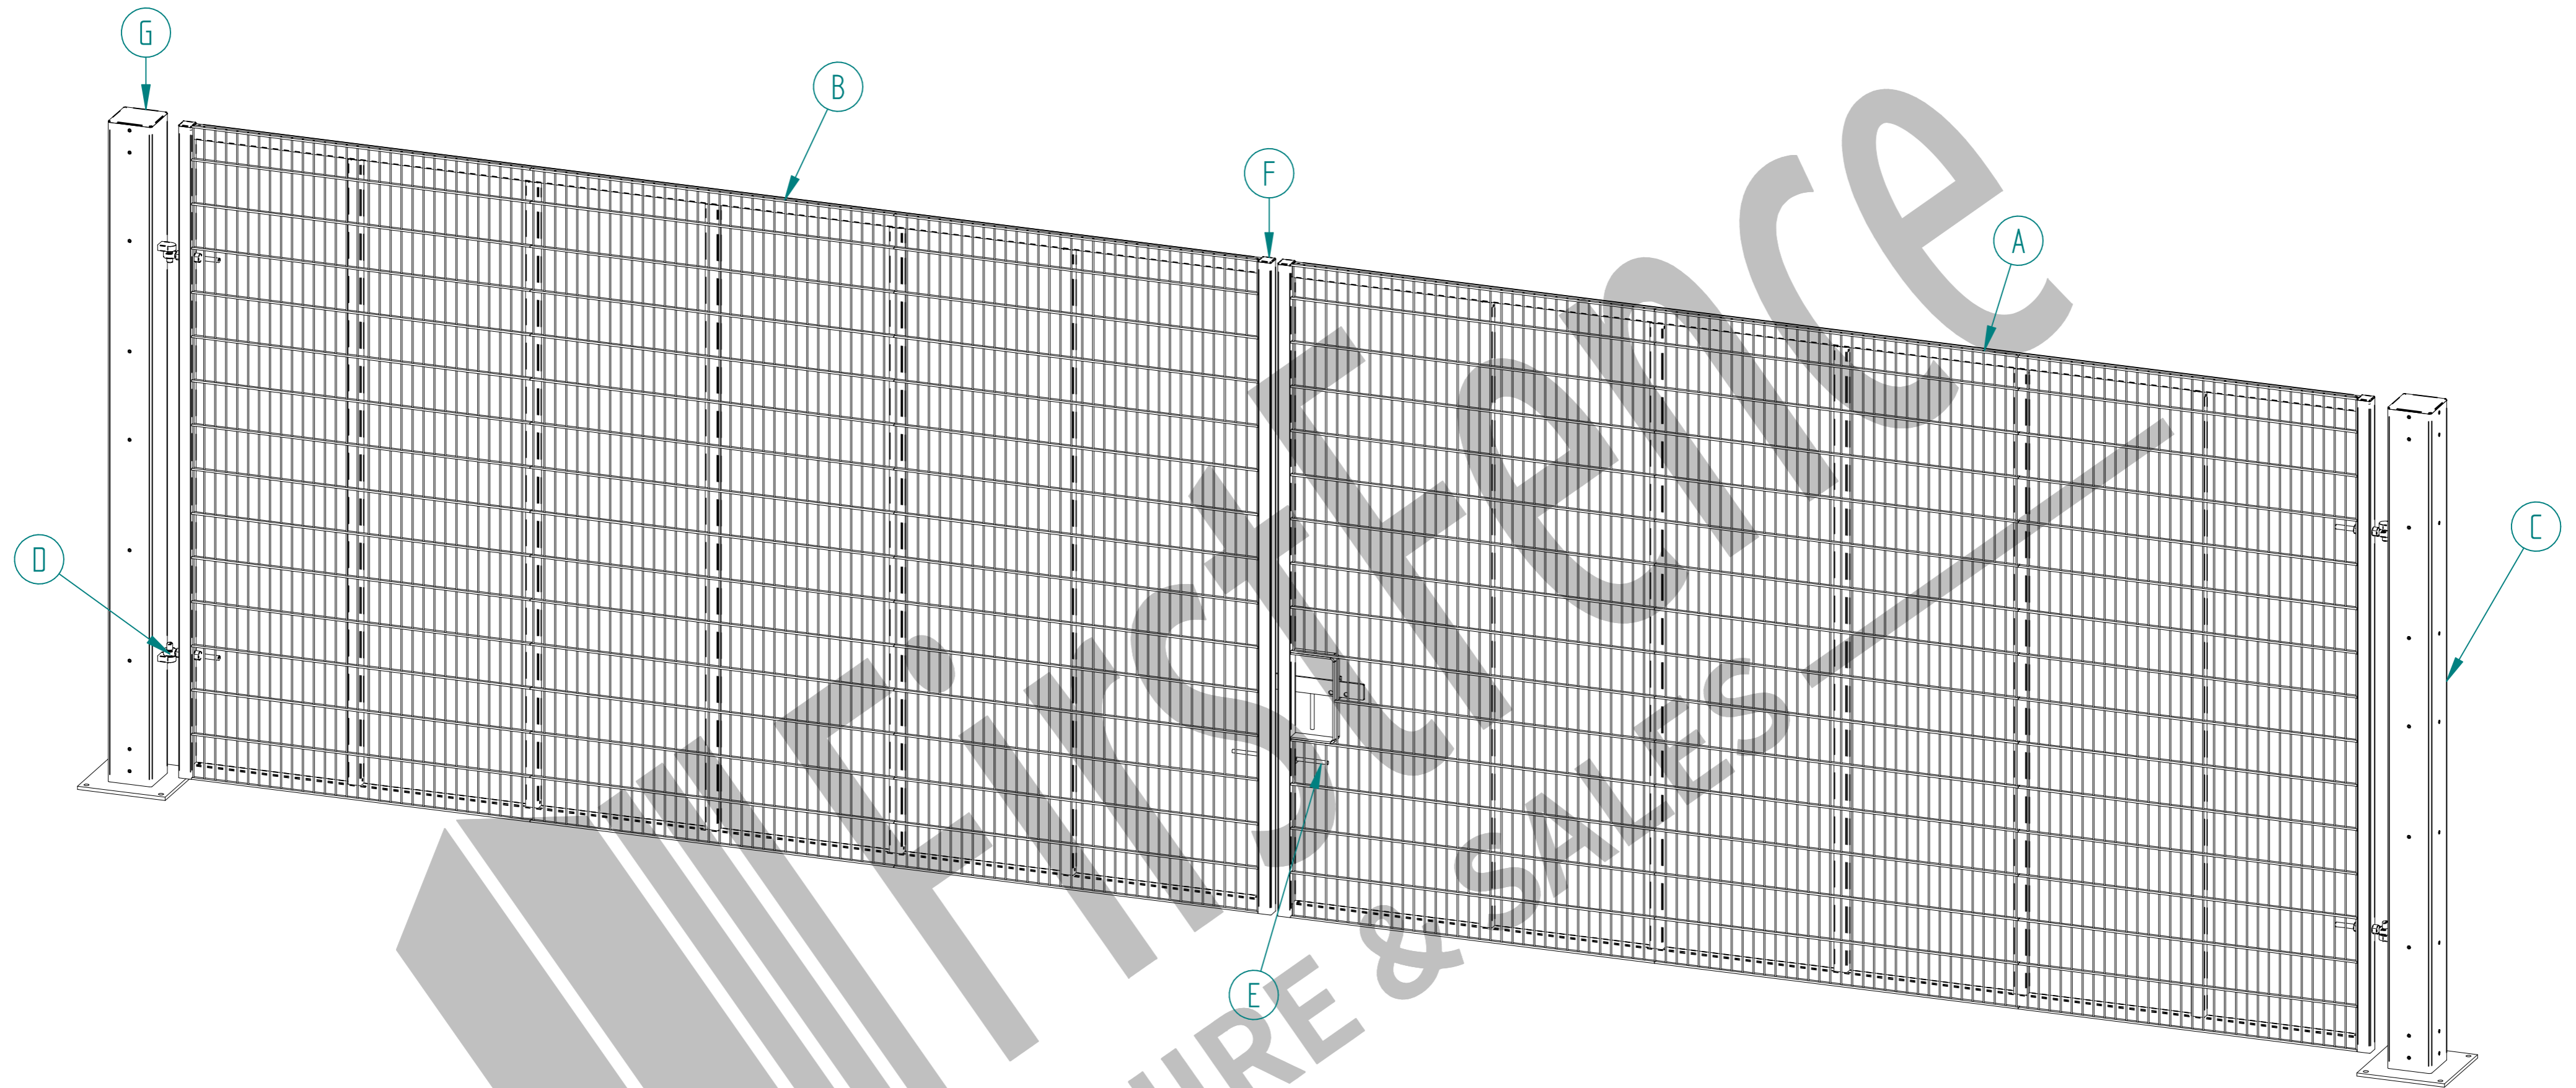

# 3.0m X 10.0m WIDE DOUBLE LEAF DIG IN 868 MESH GATE KIT

RIGHT HAND HUNG  
(From Outside Looking In)

Item	Component Name	Quantity
A	MESH-SLI-3092 - 868 MESH GATE SLIDER 3.0m X 5.0m WIDE	1
B	MESH-CAT-3092 - 868 MESH GATE CATCH 3.0m X 5.0m WIDE	1
C	MESH-HIN-3062 - 3.0m HIGH DIG IN MESH HINGE GATE POST 200X200 BOX SECTION	2
D	ACCS-GEN-0002 - ADJUSTABLE GATE EYE G 200mm cw 25mm	4
E	ACCS-GEN-0101 - UNIVERSAL GATE DROP BOLT	2
F	ACCS-RIB-0003 - 60x60 BLACK RIBBED INSERTS	4
G	ACCS-RIB-0008 - 200x200 BLACK RIBBED INSERTS	2

# 3.0m HIGH DIG IN MESH HINGE GATE POST 200X200 BOX SECTION (AL 4000mm)

TO BE WELDED CENTRAL TO POST

	NAME	DATE	TITLE
DRAWN	LT	23/03/22	MESH-HIN-3062 - 3.0m HIGH DIG IN MESH HINGE GATE POST 200X200 BOX SECTION
TOLERANCE	± 2mm Unless Stated Otherwise		First Fence Ltd, Kiln Way, Swadincote, Derbyshire, DE11 8EA 01283 512 111 sales@firstfence.co.uk
	3RD ANGLE		
SIZE	A2		REV A
WEIGHT: 122.1 kg			SHEET 3 OF 6

# 3.0m X 10.0m WIDE DOUBLE LEAF BOLT DOWN 868 MESH GATE KIT

RIGHT HAND HUNG  
(From Outside Looking In)

ALL GATES & POSTS ARE TO BE FITTED WITH BLACK PLASTIC INSERTS

ALL GATES WITH 150x150 / 200x200 BOX SECTION HINGE POSTS ARE TO BE FITTED WITH TWO GALVANISED EYE BOLTS

Item	Component Name	Quantity
A	MESH-SLI-3092 - 868 MESH GATE SLIDER 3.0m X 5.0m WIDE	1
B	MESH-CAT-3092 - 868 MESH GATE CATCH 3.0m X 5.0m WIDE	1
C	MESH-HIN-3072 - 3.0m HIGH BOLT DOWN MESH HINGE GATE POST 200X200 BOX SECTION	2
D	ACCS-GEN-0002 - ADJUSTABLE GATE EYE G 200mm cw 25mm	4
E	ACCS-GEN-0101 - UNIVERSAL GATE DROP BOLT	2
F	ACCS-RIB-0003 - 60x60 BLACK RIBBED INSERTS	4
G	ACCS-RIB-0008 - 200x200 BLACK RIBBED INSERTS	2