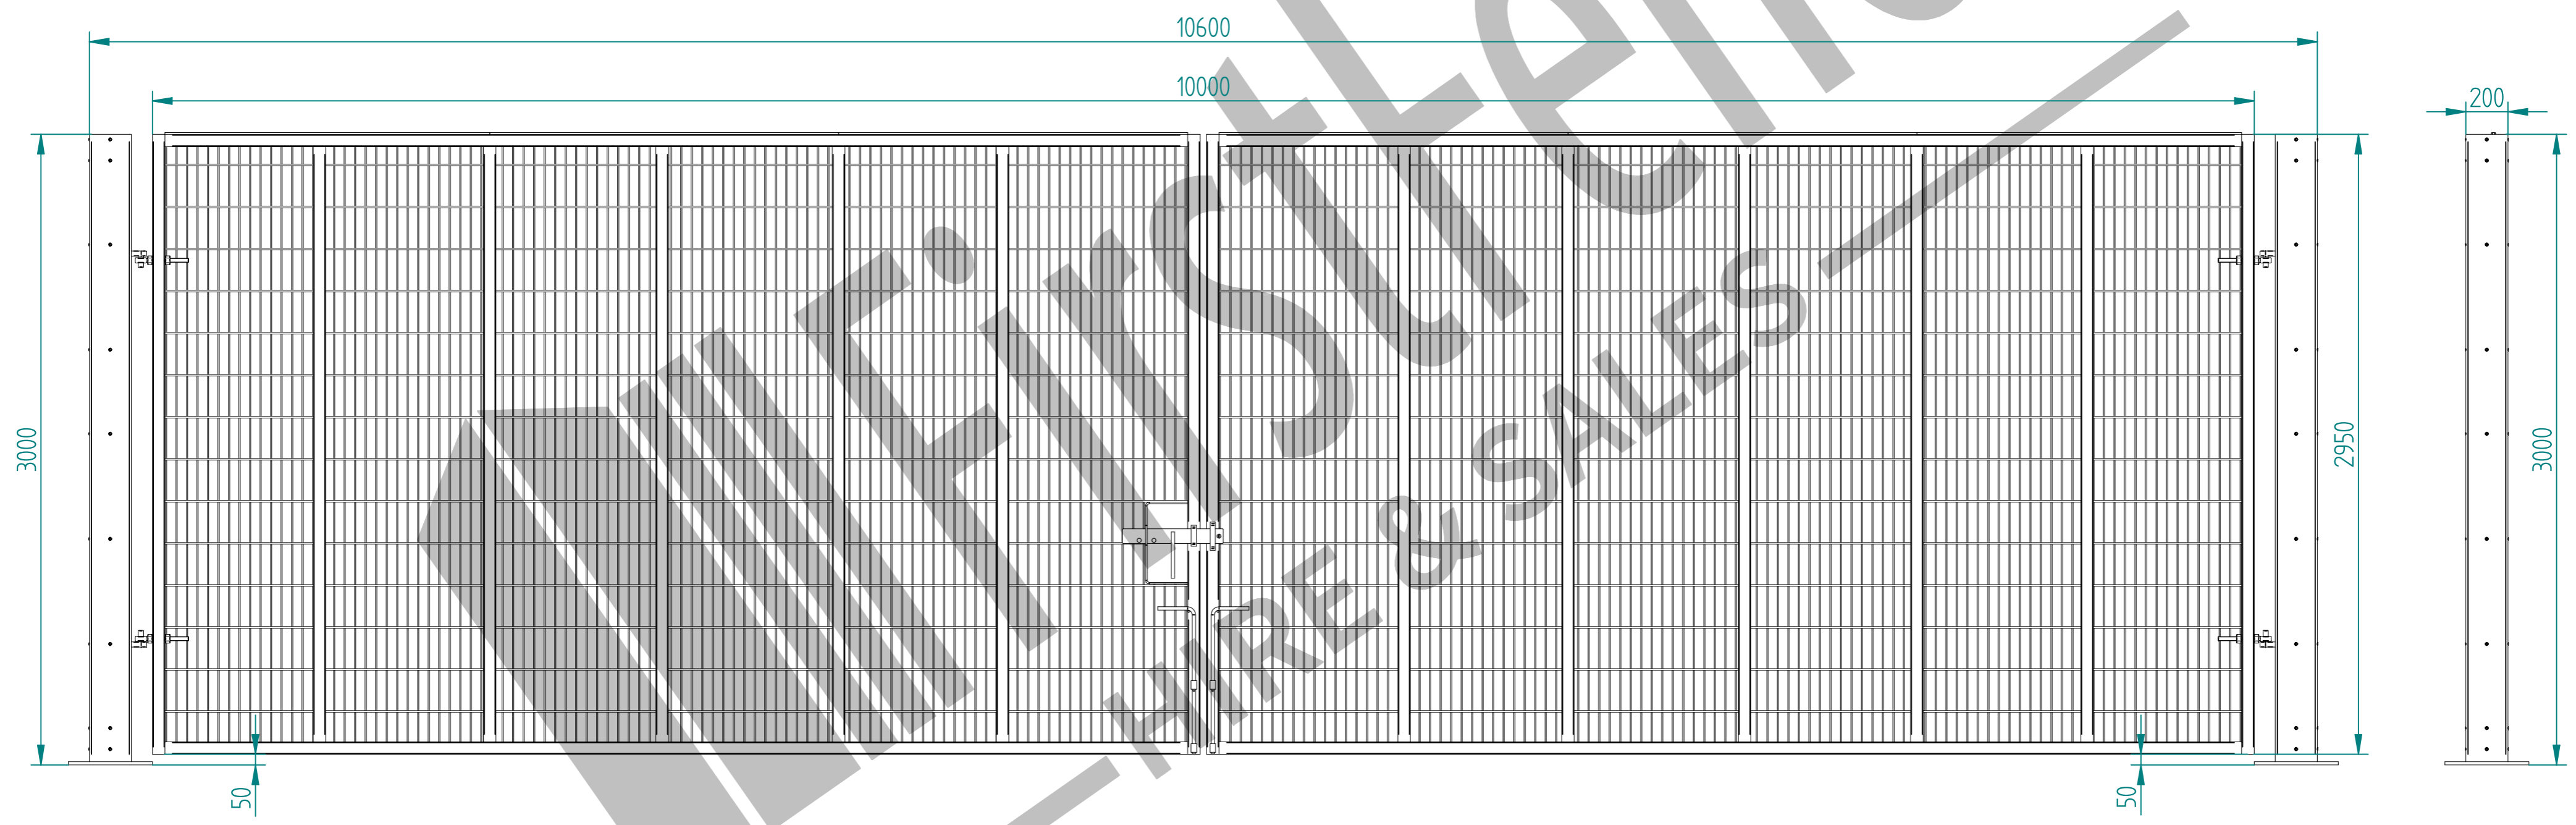

NAME	DATE	TITLE	
DRAWN	LT	23/03/22	MESH-KIT-6835 - 3.0m X 10.0m WIDE DOUBLE LEAF BOLT DOWN 868 MESH GATE KIT	
TOLERANCE	± 2mm Unless Stated Otherwise		First Fence Ltd, Kiln Way, Swadincote, Derbyshire, DE11 8EA 01283 512 111 sales@firstfence.co.uk	
3RD ANGLE				NOTE: SHOULD ANY DISCREPANCIES BE FOUND WITH THIS DRAWING, PLEASE INFORM FIRSTFENCE COPYRIGHT OF THIS DRAWING IS OWNED BY FIRSTFENCE LIMITED.
SIZE A2			REV A	
WEIGHT: 666.3 kg			SHEET 5 OF 6