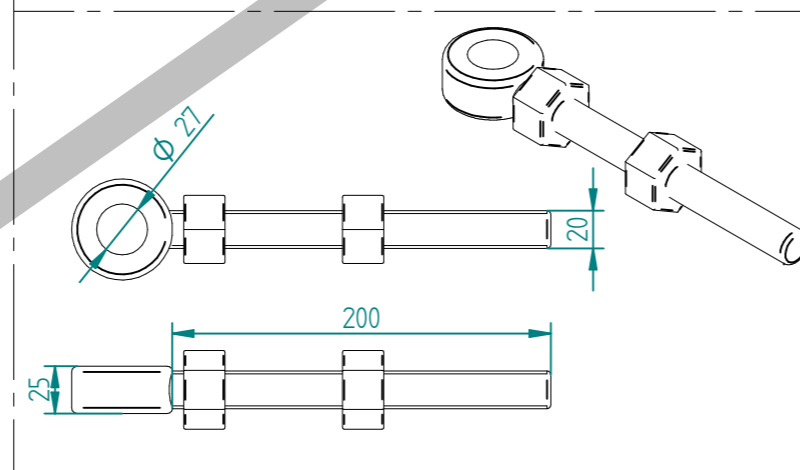

# 3.0m HIGH DIG IN MESH HINGE GATE POST 200X200 BOX SECTION (AL 4000mm)

TO BE WELDED CENTRAL TO POST

	NAME	DATE	TITLE
DRAWN	LT	23/03/22	MESH-HIN-3062 - 3.0m HIGH DIG IN MESH HINGE GATE POST 200X200 BOX SECTION
TOLERANCE	± 2mm Unless Stated Otherwise		First Fence Ltd, Kiln Way, Swadincote, Derbyshire, DE11 8EA 01283 512 111 sales@firstfence.co.uk
	3RD ANGLE		
SIZE	A2		REV A
WEIGHT: 122.1 kg			SHEET 3 OF 6

# 3.0m X 10.0m WIDE DOUBLE LEAF BOLT DOWN 868 MESH GATE KIT

RIGHT HAND HUNG  
(From Outside Looking In)

ALL GATES & POSTS ARE TO BE FITTED WITH BLACK PLASTIC INSERTS

ALL GATES WITH 150x150 / 200x200 BOX SECTION HINGE POSTS ARE TO BE FITTED WITH TWO GALVANISED EYE BOLTS

Item	Component Name	Quantity
A	MESH-SLI-3092 - 868 MESH GATE SLIDER 3.0m X 5.0m WIDE	1
B	MESH-CAT-3092 - 868 MESH GATE CATCH 3.0m X 5.0m WIDE	1
C	MESH-HIN-3072 - 3.0m HIGH BOLT DOWN MESH HINGE GATE POST 200X200 BOX SECTION	2
D	ACCS-GEN-0002 - ADJUSTABLE GATE EYE G 200mm cw 25mm	4
E	ACCS-GEN-0101 - UNIVERSAL GATE DROP BOLT	2
F	ACCS-RIB-0003 - 60x60 BLACK RIBBED INSERTS	4
G	ACCS-RIB-0008 - 200x200 BLACK RIBBED INSERTS	2

NAME	DATE	TITLE
LT	23/03/22	MESH-KIT-6835 - 3.0m X 10.0m WIDE DOUBLE LEAF BOLT DOWN 868 MESH GATE KIT
TOLERANCE	± 2mm Unless Stated Otherwise	
SIZE	A2	
WEIGHT	666.3 kg	
REV	A	

NOTE: SHOULD ANY DISCREPANCIES BE FOUND WITH THIS DRAWING, PLEASE INFORM FIRSTFENCE. COPYRIGHT OF THIS DRAWING IS OWNED BY FIRSTFENCE LIMITED.