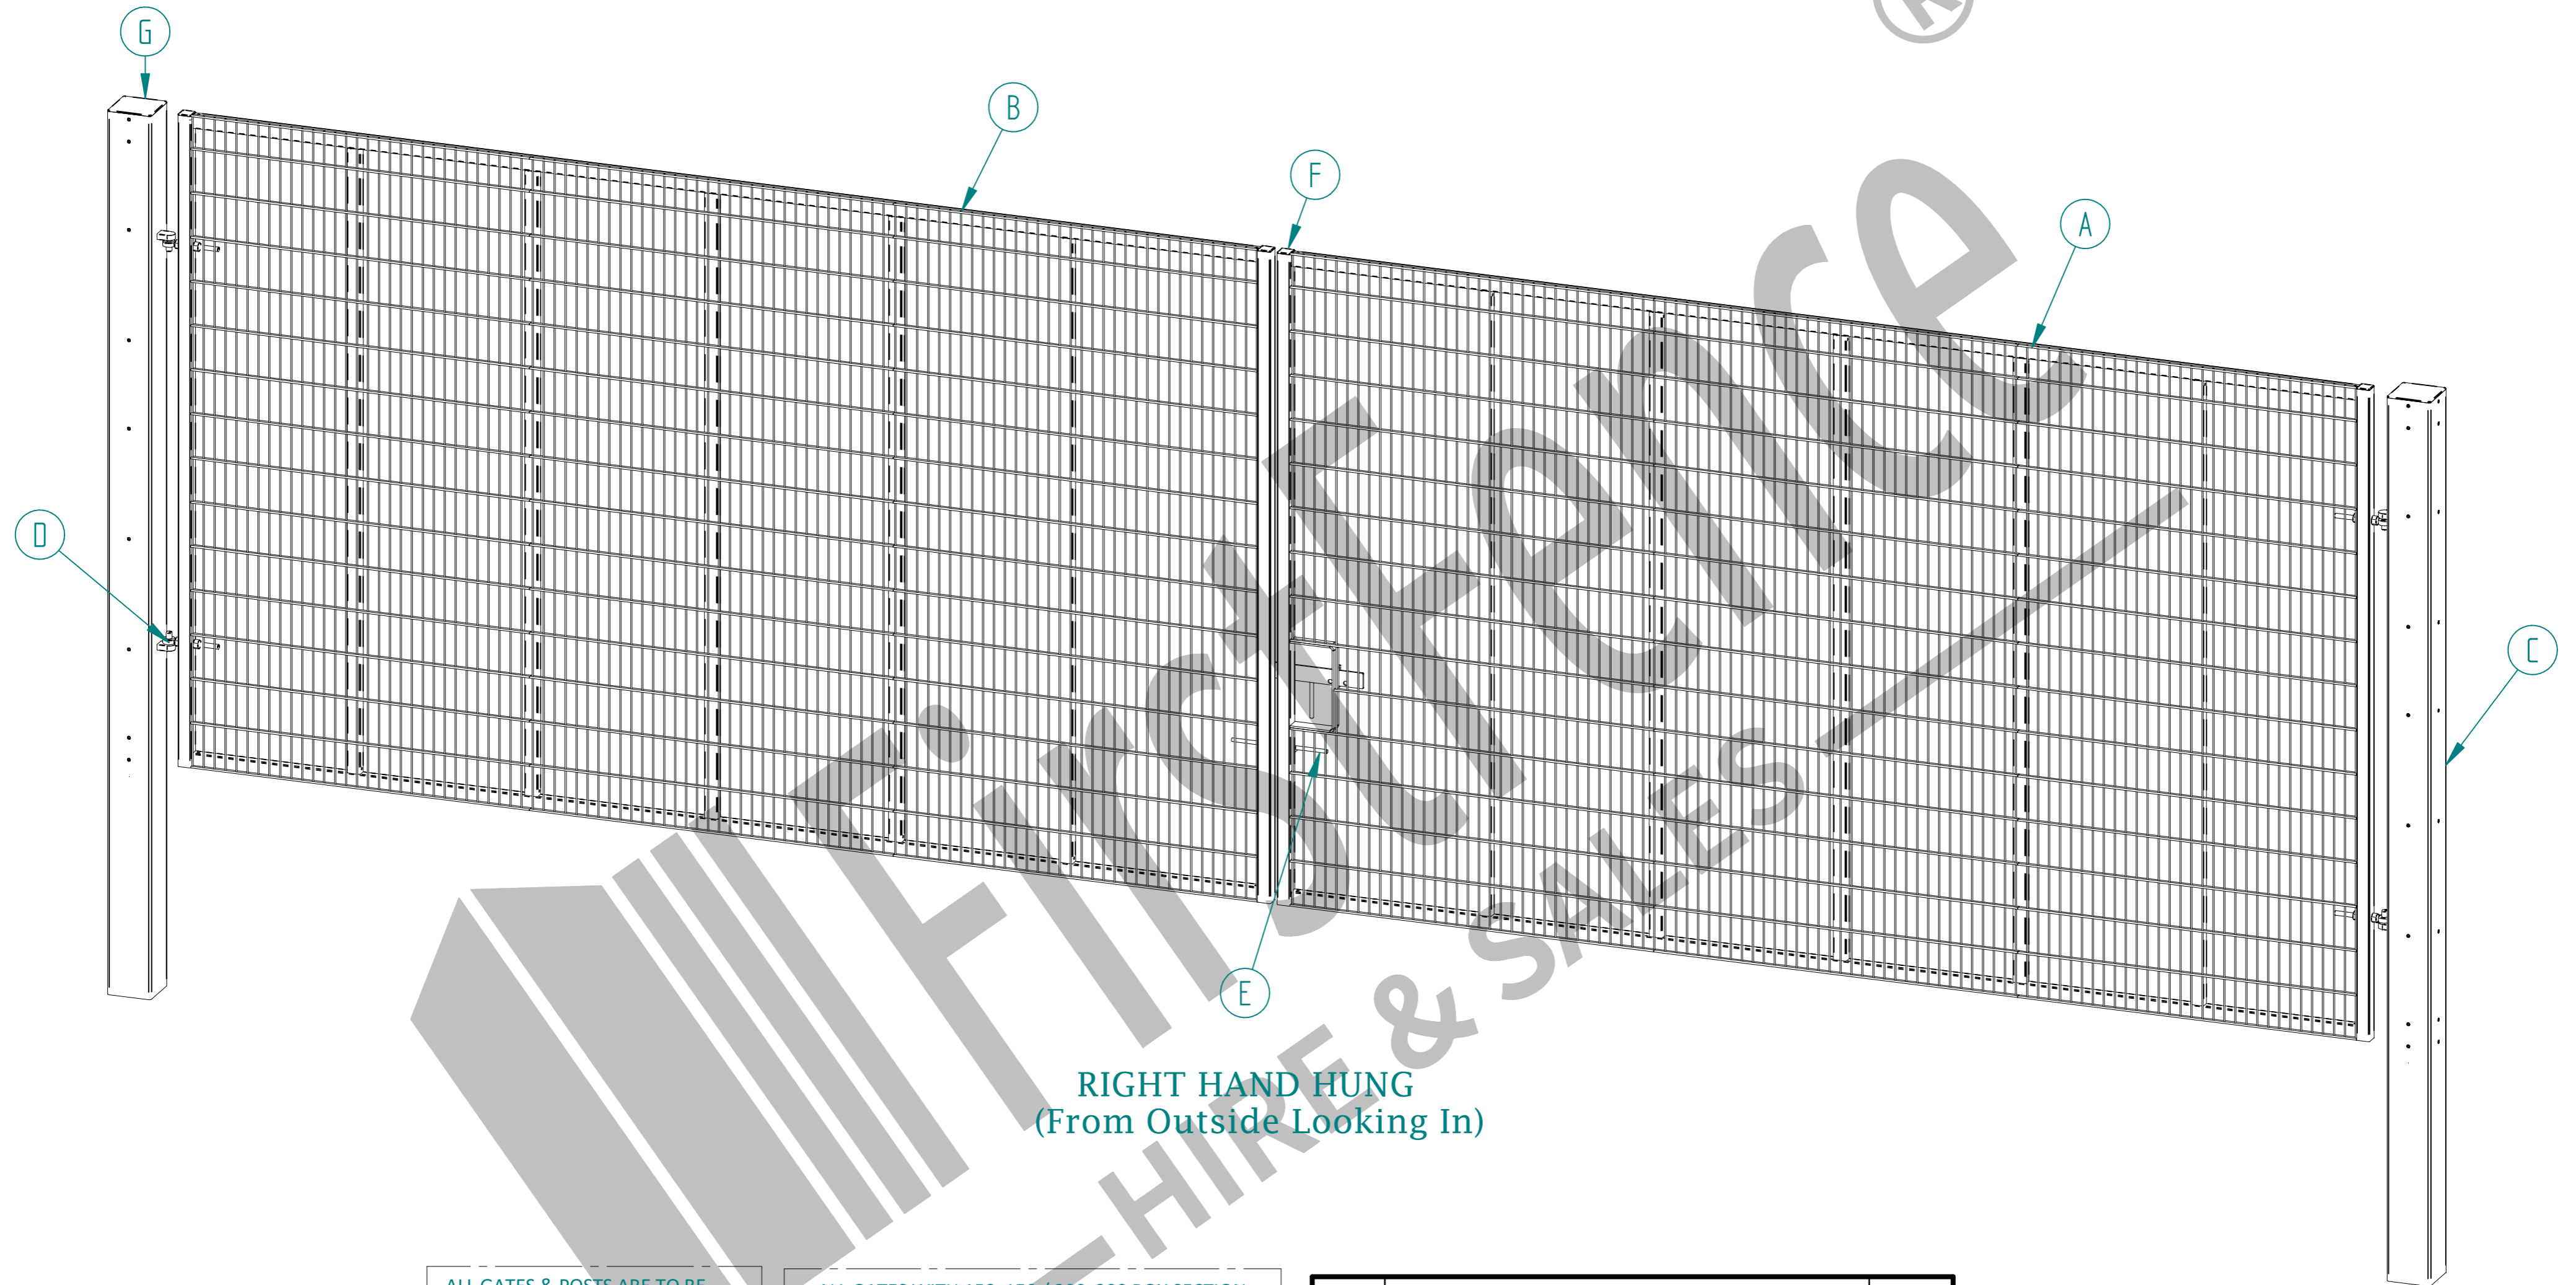

# 3.0m X 10.0m WIDE DOUBLE LEAF DIG IN 868 MESH GATE KIT

RIGHT HAND HUNG  
(From Outside Looking In)

Item	Component Name	Quantity
A	MESH-SLI-3092 - 868 MESH GATE SLIDER 3.0m X 5.0m WIDE	1
B	MESH-CAT-3092 - 868 MESH GATE CATCH 3.0m X 5.0m WIDE	1
C	MESH-HIN-3062 - 3.0m HIGH DIG IN MESH HINGE GATE POST 200X200 BOX SECTION	2
D	ACCS-GEN-0002 - ADJUSTABLE GATE EYE G 200mm cw 25mm	4
E	ACCS-GEN-0101 - UNIVERSAL GATE DROP BOLT	2
F	ACCS-RIB-0003 - 60x60 BLACK RIBBED INSERTS	4
G	ACCS-RIB-0008 - 200x200 BLACK RIBBED INSERTS	2

DRAWN	NAME	DATE	TITLE
LT	LT	23/03/22	MESH-KIT-6834 - 3.0m X 10.0m WIDE DOUBLE LEAF DIG IN 868 MESH GATE KIT
TOLERANCE	± 2mm Unless Stated Otherwise		FirstFence® First Fence Ltd, Kiln Way, Swadincote, Derbyshire, DE11 8EA 01283 512 111 sales@firstfence.co.uk
3RD ANGLE			NOTE: SHOULD ANY DISCREPANCIES BE FOUND WITH THIS DRAWING, PLEASE INFORM FIRSTFENCE. COPYRIGHT OF THIS DRAWING IS OWNED BY FIRSTFENCE LIMITED.
SIZE	WEIGHT: 690.0 kg	REV	A
A2			

# 3.0m HIGH DIG IN MESH HINGE GATE POST 200X200 BOX SECTION (AL 4000mm)

TO BE WELDED CENTRAL TO POST

	NAME	DATE	TITLE
DRAWN	LT	23/03/22	MESH-HIN-3062 - 3.0m HIGH DIG IN MESH HINGE GATE POST 200X200 BOX SECTION
TOLERANCE	± 2mm Unless Stated Otherwise		First Fence Ltd, Kiln Way, Swadincote, Derbyshire, DE11 8EA 01283 512 111 sales@firstfence.co.uk
	3RD ANGLE		
SIZE	A2		REV A
WEIGHT: 122.1 kg			SHEET 3 OF 6

# 3.0m X 10.0m WIDE DOUBLE LEAF BOLT DOWN 868 MESH GATE KIT

RIGHT HAND HUNG  
(From Outside Looking In)

ALL GATES & POSTS ARE TO BE FITTED WITH BLACK PLASTIC INSERTS

ALL GATES WITH 150x150 / 200x200 BOX SECTION HINGE POSTS ARE TO BE FITTED WITH TWO GALVANISED EYE BOLTS