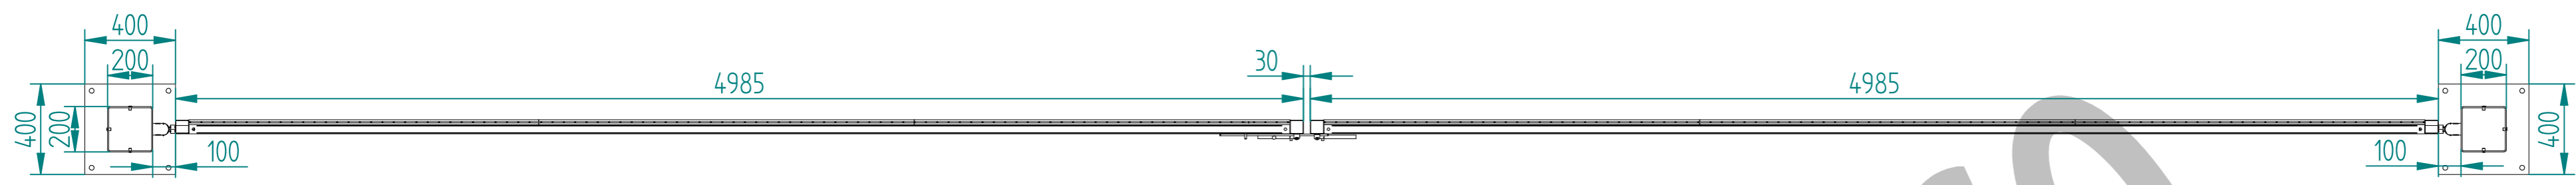

NAME	DATE	TITLE	
DRAWN	LT	23/03/22	MESH-KIT-6835 - 3.0m X 10.0m WIDE DOUBLE LEAF BOLT DOWN 868 MESH GATE KIT	
TOLERANCE	± 2mm Unless Stated Otherwise		First Fence Ltd, Kiln Way, Swadincote, Derbyshire, DE11 8EA 01283 512 111 sales@firstfence.co.uk	
3RD ANGLE				NOTE: SHOULD ANY DISCREPANCIES BE FOUND WITH THIS DRAWING, PLEASE INFORM FIRSTFENCE COPYRIGHT OF THIS DRAWING IS OWNED BY FIRSTFENCE LIMITED.
SIZE A2			REV A	
WEIGHT: 666.3 kg			SHEET 5 OF 6