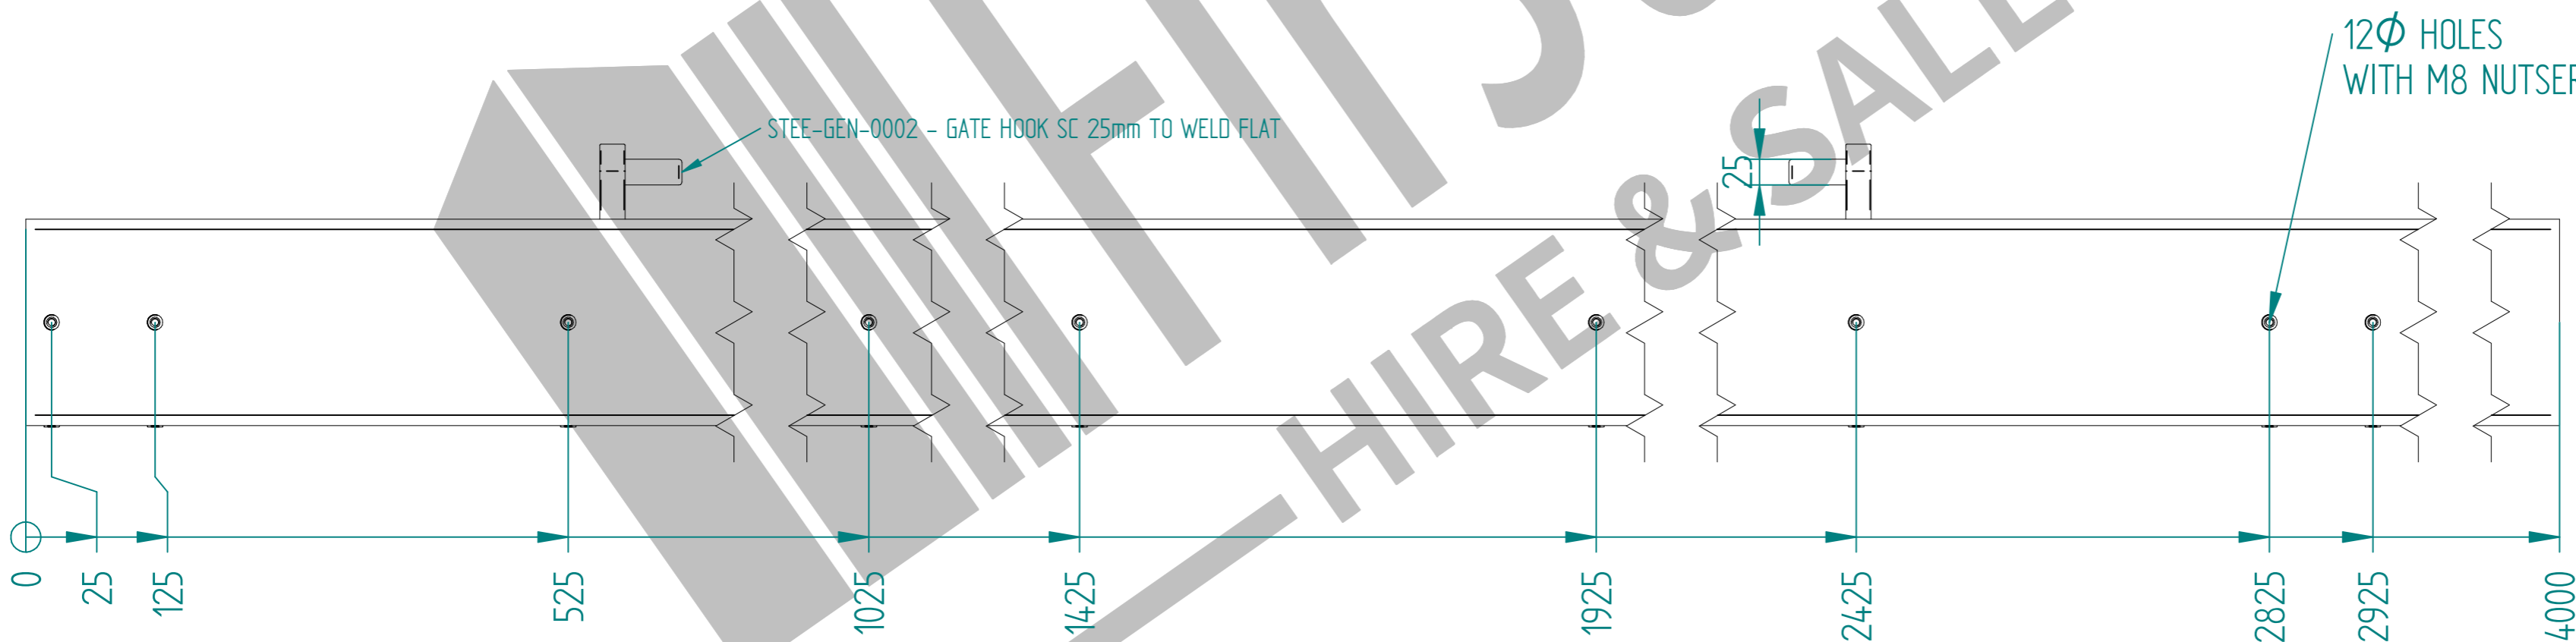

# 3.0m X 10.0m WIDE DOUBLE LEAF DIG IN 868 MESH GATE KIT

RIGHT HAND HUNG  
(From Outside Looking In)

Item	Component Name	Quantity
A	MESH-SLI-3092 - 868 MESH GATE SLIDER 3.0m X 5.0m WIDE	1
B	MESH-CAT-3092 - 868 MESH GATE CATCH 3.0m X 5.0m WIDE	1
C	MESH-HIN-3062 - 3.0m HIGH DIG IN MESH HINGE GATE POST 200X200 BOX SECTION	2
D	ACCS-GEN-0002 - ADJUSTABLE GATE EYE G 200mm cw 25mm	4
E	ACCS-GEN-0101 - UNIVERSAL GATE DROP BOLT	2
F	ACCS-RIB-0003 - 60x60 BLACK RIBBED INSERTS	4
G	ACCS-RIB-0008 - 200x200 BLACK RIBBED INSERTS	2

DRAWN	NAME	DATE	TITLE
LT	LT	23/03/22	MESH-KIT-6834 - 3.0m X 10.0m WIDE DOUBLE LEAF DIG IN 868 MESH GATE KIT
TOLERANCE	± 2mm Unless Stated Otherwise		FirstFence® First Fence Ltd, Kiln Way, Swadincote, Derbyshire, DE11 8EA 01283 512 111 sales@firstfence.co.uk
3RD ANGLE			NOTE: SHOULD ANY DISCREPANCIES BE FOUND WITH THIS DRAWING, PLEASE INFORM FIRSTFENCE. COPYRIGHT OF THIS DRAWING IS OWNED BY FIRSTFENCE LIMITED.
SIZE	WEIGHT: 690.0 kg	REV	A
A2			

# 3.0m HIGH DIG IN MESH HINGE GATE POST 200X200 BOX SECTION (AL 4000mm)

TO BE WELDED CENTRAL TO POST

	NAME	DATE	TITLE
DRAWN	LT	23/03/22	MESH-HIN-3062 - 3.0m HIGH DIG IN MESH HINGE GATE POST 200X200 BOX SECTION
TOLERANCE	± 2mm Unless Stated Otherwise		First Fence Ltd, Kiln Way, Swadincote, Derbyshire, DE11 8EA 01283 512 111 sales@firstfence.co.uk
	3RD ANGLE		
SIZE	A2		REV A
WEIGHT: 122.1 kg			SHEET 3 OF 6

# 3.0m X 10.0m WIDE DOUBLE LEAF BOLT DOWN 868 MESH GATE KIT

RIGHT HAND HUNG  
(From Outside Looking In)

ALL GATES & POSTS ARE TO BE FITTED WITH BLACK PLASTIC INSERTS

ALL GATES WITH 150x150 / 200x200 BOX SECTION HINGE POSTS ARE TO BE FITTED WITH TWO GALVANISED EYE BOLTS