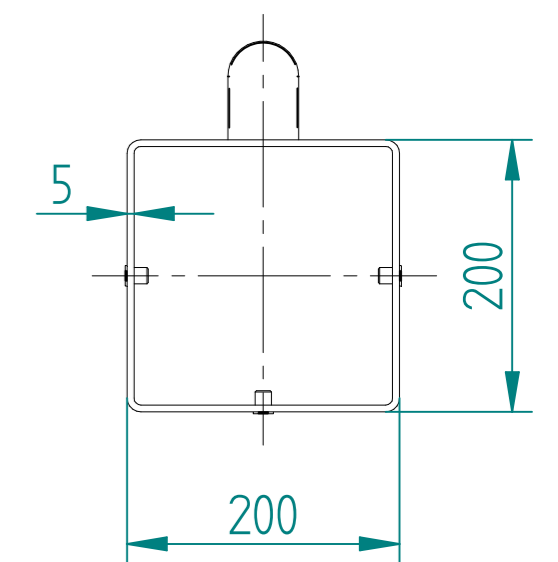

# 3.0m X 10.0m WIDE DOUBLE LEAF DIG IN 868 MESH GATE KIT

RIGHT HAND HUNG  
(From Outside Looking In)

Item	Component Name	Quantity
A	MESH-SLI-3092 - 868 MESH GATE SLIDER 3.0m X 5.0m WIDE	1
B	MESH-CAT-3092 - 868 MESH GATE CATCH 3.0m X 5.0m WIDE	1
C	MESH-HIN-3062 - 3.0m HIGH DIG IN MESH HINGE GATE POST 200X200 BOX SECTION	2
D	ACCS-GEN-0002 - ADJUSTABLE GATE EYE G 200mm cw 25mm	4
E	ACCS-GEN-0101 - UNIVERSAL GATE DROP BOLT	2
F	ACCS-RIB-0003 - 60x60 BLACK RIBBED INSERTS	4
G	ACCS-RIB-0008 - 200x200 BLACK RIBBED INSERTS	2

	NAME	DATE	TITLE
DRAWN	LT	23/03/22	MESH-KIT-6834 - 3.0m X 10.0m WIDE DOUBLE LEAF DIG IN 868 MESH GATE KIT
TOLERANCE	± 2mm Unless Stated Otherwise		First Fence Ltd, Kiln Way, Swadlincote, Derbyshire, DE11 8EA 01283 512 111 sales@firstfence.co.uk
3RD ANGLE			NOTE: SHOULD ANY DISCREPANCIES BE FOUND WITH THIS DRAWING, PLEASE INFORM FIRSTFENCE COPYRIGHT OF THIS DRAWING IS OWNED BY FIRSTFENCE LIMITED.
SIZE	A2	REV	A
WEIGHT: 690.0 kg		SHEET 2 OF 6	

# 3.0m HIGH DIG IN MESH HINGE GATE POST 200X200 BOX SECTION (AL 4000mm)

TO BE WELDED CENTRAL TO POST

	NAME	DATE	TITLE
DRAWN	LT	23/03/22	MESH-HIN-3062 - 3.0m HIGH DIG IN MESH HINGE GATE POST 200X200 BOX SECTION
TOLERANCE	± 2mm Unless Stated Otherwise		First Fence Ltd, Kiln Way, Swadincote, Derbyshire, DE11 8EA 01283 512 111 sales@firstfence.co.uk
	3RD ANGLE		
SIZE	A2		REV A
WEIGHT: 122.1 kg			SHEET 3 OF 6

# 3.0m X 10.0m WIDE DOUBLE LEAF BOLT DOWN 868 MESH GATE KIT

RIGHT HAND HUNG  
(From Outside Looking In)

ALL GATES & POSTS ARE TO BE FITTED WITH BLACK PLASTIC INSERTS

ALL GATES WITH 150x150 / 200x200 BOX SECTION HINGE POSTS ARE TO BE FITTED WITH TWO GALVANISED EYE BOLTS