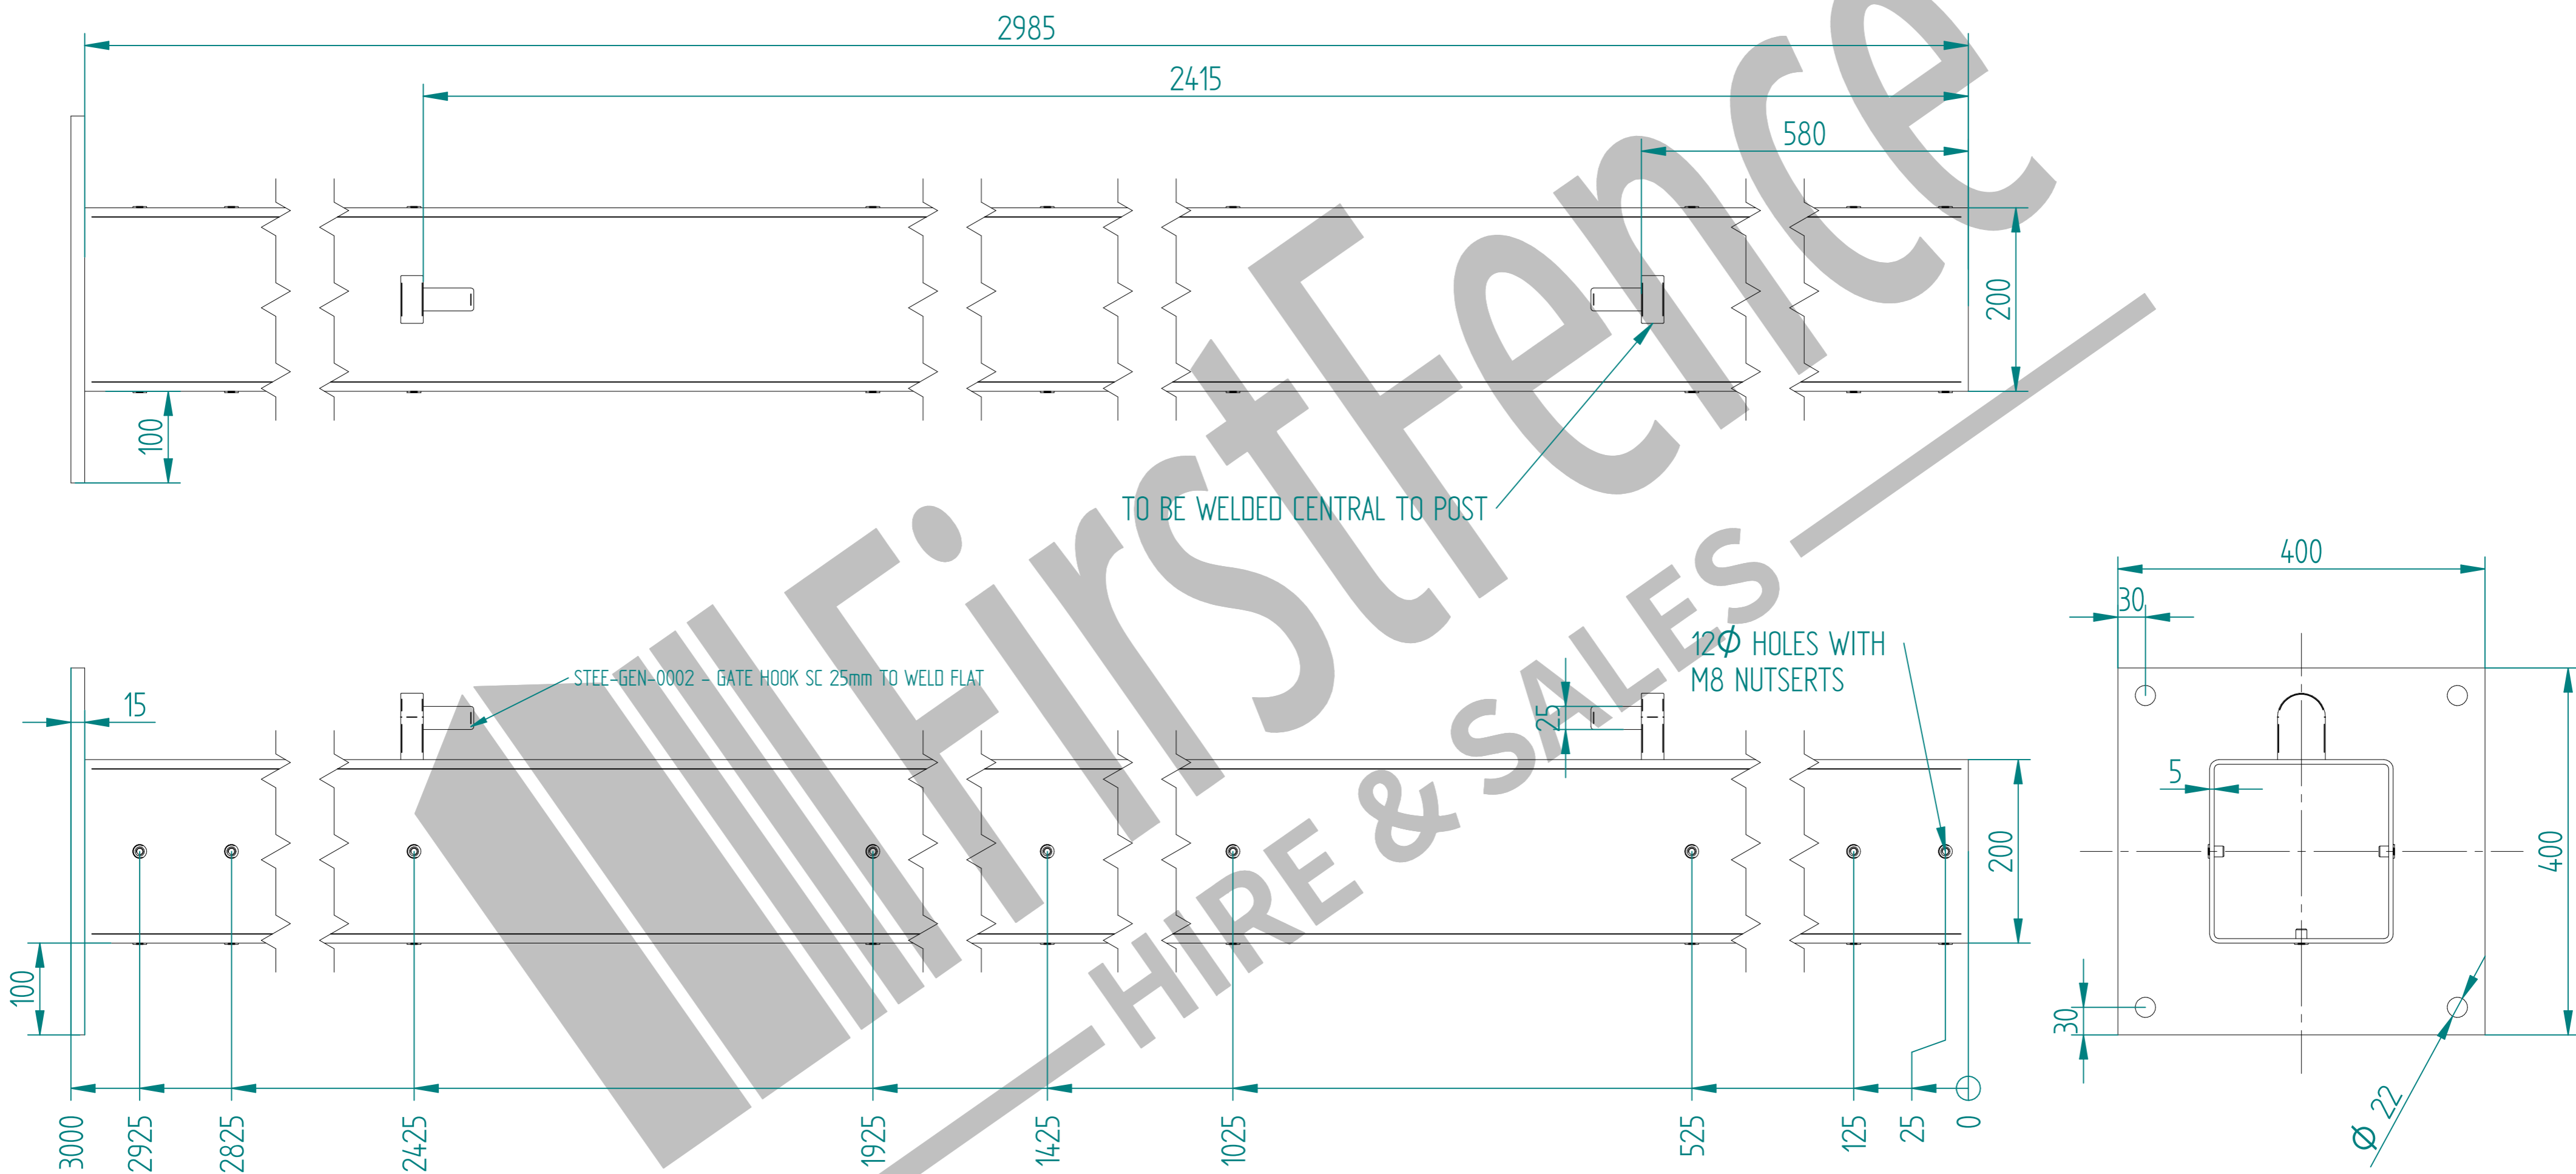

3.0m HIGH BOLT DOWN MESH HINGE GATE POST 200X200 BOX SECTION

	NAME	DATE	TITLE
DRAWN	LT	23/03/22	MESH-HIN-3072 - 3.0m HIGH BOLT DOWN MESH HINGE GATE POST 200X200 BOX SECTION
TOLERANCE	± 2mm Unless Stated Otherwise		First Fence Ltd, Kiln Way, Swadlincote, Derbyshire, DE11 8EA 01283 512 111 sales@firstfence.co.uk
3RD ANGLE			NOTE: SHOULD ANY DISCREPANCIES BE FOUND WITH THIS DRAWING, PLEASE INFORM FIRSTFENCE. COPYRIGHT OF THIS DRAWING IS OWNED BY FIRSTFENCE LIMITED. SIZE A2 WEIGHT: 110.2 kg
			REV A
			SHEET 6 OF 6