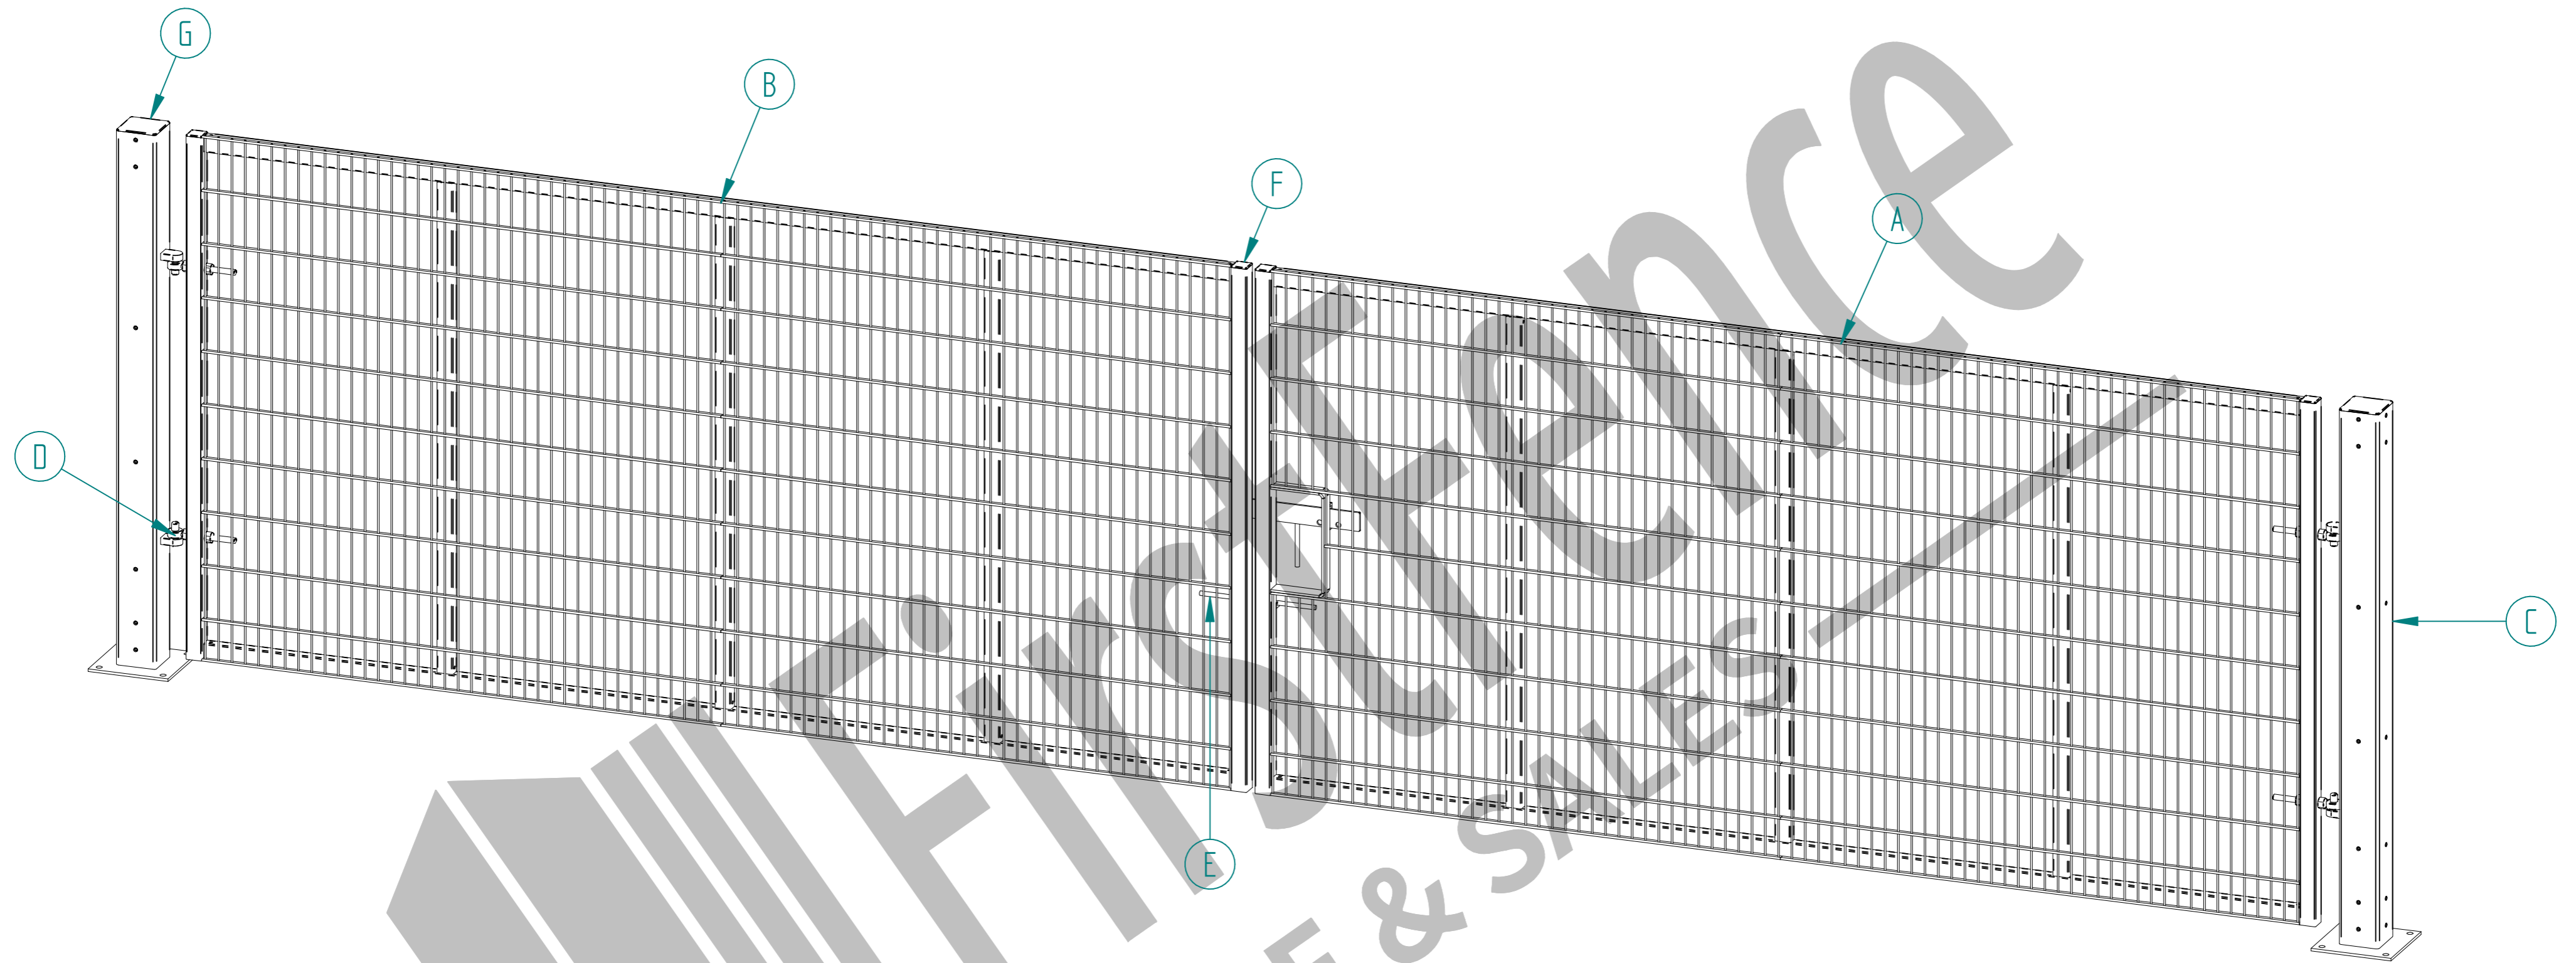

# 2.0m X 8.0m WIDE DOUBLE LEAF DIG IN 868 MESH GATE KIT

RIGHT HAND HUNG  
(From Outside Looking In)

ALL GATES & POSTS ARE TO BE FITTED WITH BLACK PLASTIC INSERTS

ALL GATES WITH 150x150 / 200x200 BOX SECTION HINGE POSTS ARE TO BE FITTED WITH TWO GALVANISED EYE BOLTS

Item	Component Name	Quantity
A	MESH-SLI-2072 - 868 MESH GATE SLIDER 2.0m X 4.0m WIDE	1
B	MESH-CAT-2072 - 868 MESH GATE CATCH 2.0m X 4.0m WIDE	1
C	MESH-HIN-2042 - 2.0m HIGH DIG IN MESH HINGE GATE POST 150X150 BOX SECTION	2
D	ACCS-GEN-0002 - ADJUSTABLE GATE EYE G 200mm cw 25mm	4
E	ACCS-GEN-0101 - UNIVERSAL GATE DROP BOLT	2
F	ACCS-RIB-0003 - 60x60 BLACK RIBBED INSERTS	4
G	ACCS-RIB-0007 - 150x150 BLACK RIBBED INSERTS	2

# 2.0m HIGH DIG IN MESH HINGE GATE POST 150X150 BOX SECTION (AL 3000mm)

	NAME	DATE	TITLE
DRAWN	LT	03/03/22	MESH-HIN-2042 - 2.0m HIGH DIG IN MESH HINGE GATE POST 150X150 BOX SECTION
TOLERANCE	± 2mm Unless Stated Otherwise		First Fence Ltd, Kiln Way, Swadincote, Derbyshire, DE11 8EA 01283 512 111 sales@firstfence.co.uk
3RD ANGLE 			NOTE: SHOULD ANY DISCREPANCIES BE FOUND WITH THIS DRAWING, PLEASE INFORM FIRSTFENCE. COPYRIGHT OF THIS DRAWING IS OWNED BY FIRSTFENCE LIMITED. SIZE A2 WEIGHT: 68.5 kg
			REV A

# 2.0m X 8.0m WIDE DOUBLE LEAF BOLT DOWN 868 MESH GATE KIT

RIGHT HAND HUNG  
(From Outside Looking In)

ALL GATES & POSTS ARE TO BE FITTED WITH BLACK PLASTIC INSERTS

ALL GATES WITH 150x150 / 200x200 BOX SECTION HINGE POSTS ARE TO BE FITTED WITH TWO GALVANISED EYE BOLTS