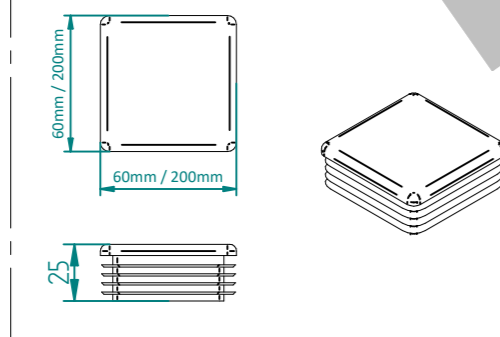

# 2.0m X 8.0m WIDE DOUBLE LEAF DIG IN 868 MESH GATE KIT

RIGHT HAND HUNG  
(From Outside Looking In)

ALL GATES & POSTS ARE TO BE FITTED WITH BLACK PLASTIC INSERTS

ALL GATES WITH 150x150 / 200x200 BOX SECTION HINGE POSTS ARE TO BE FITTED WITH TWO GALVANISED EYE BOLTS

Item	Component Name	Quantity
A	MESH-SLI-2072 - 868 MESH GATE SLIDER 2.0m X 4.0m WIDE	1
B	MESH-CAT-2072 - 868 MESH GATE CATCH 2.0m X 4.0m WIDE	1
C	MESH-HIN-2042 - 2.0m HIGH DIG IN MESH HINGE GATE POST 150X150 BOX SECTION	2
D	ACCS-GEN-0002 - ADJUSTABLE GATE EYE G 200mm cw 25mm	4
E	ACCS-GEN-0101 - UNIVERSAL GATE DROP BOLT	2
F	ACCS-RIB-0003 - 60x60 BLACK RIBBED INSERTS	4
G	ACCS-RIB-0007 - 150x150 BLACK RIBBED INSERTS	2

NAME	DATE	TITLE
LT	03/03/22	MESH-KIT-6614 - 2.0m X 8.0m WIDE DOUBLE LEAF DIG IN 868 MESH GATE KIT
TOLERANCE ± 2mm Unless Stated Otherwise		<b>FirstFence</b> First Fence Ltd, Kiln Way, Swadincote, Derbyshire, DE11 8EA 01283 512 111 sales@firstfence.co.uk
3RD ANGLE 		
SIZE A2	NOTE: SHOULD ANY DISCREPANCIES BE FOUND WITH THIS DRAWING, PLEASE INFORM FIRSTFENCE. COPYRIGHT OF THIS DRAWING IS OWNED BY FIRSTFENCE LIMITED.	REV A
WEIGHT: 389.7 kg		SHEET 1 OF 6

# 2.0m X 8.0m WIDE DOUBLE LEAF BOLT DOWN 868 MESH GATE KIT

RIGHT HAND HUNG  
(From Outside Looking In)

ALL GATES & POSTS ARE TO BE FITTED WITH BLACK PLASTIC INSERTS

ALL GATES WITH 150x150 / 200x200 BOX SECTION HINGE POSTS ARE TO BE FITTED WITH TWO GALVANISED EYE BOLTS