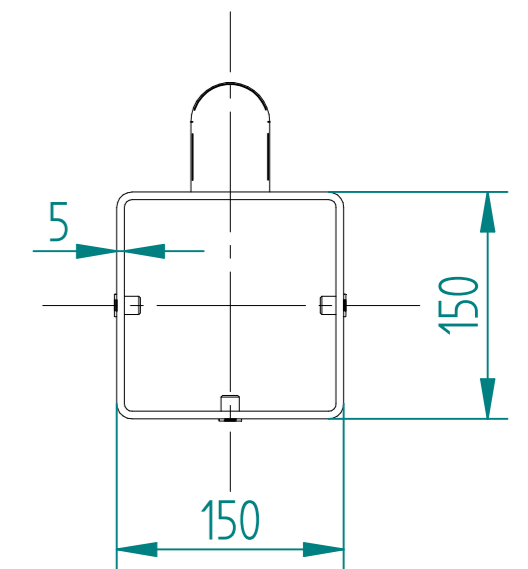

# 2.0m X 8.0m WIDE DOUBLE LEAF DIG IN 868 MESH GATE KIT

RIGHT HAND HUNG  
(From Outside Looking In)

ALL GATES & POSTS ARE TO BE FITTED WITH BLACK PLASTIC INSERTS

ALL GATES WITH 150x150 / 200x200 BOX SECTION HINGE POSTS ARE TO BE FITTED WITH TWO GALVANISED EYE BOLTS

Item	Component Name	Quantity
A	MESH-SLI-2072 - 868 MESH GATE SLIDER 2.0m X 4.0m WIDE	1
B	MESH-CAT-2072 - 868 MESH GATE CATCH 2.0m X 4.0m WIDE	1
C	MESH-HIN-2042 - 2.0m HIGH DIG IN MESH HINGE GATE POST 150X150 BOX SECTION	2
D	ACCS-GEN-0002 - ADJUSTABLE GATE EYE G 200mm cw 25mm	4
E	ACCS-GEN-0101 - UNIVERSAL GATE DROP BOLT	2
F	ACCS-RIB-0003 - 60x60 BLACK RIBBED INSERTS	4
G	ACCS-RIB-0007 - 150x150 BLACK RIBBED INSERTS	2

# 2.0m HIGH DIG IN MESH HINGE GATE POST 150X150 BOX SECTION (AL 3000mm)

	NAME	DATE	TITLE
DRAWN	LT	03/03/22	MESH-HIN-2042 - 2.0m HIGH DIG IN MESH HINGE GATE POST 150X150 BOX SECTION
TOLERANCE	± 2mm Unless Stated Otherwise		First Fence Ltd, Kiln Way, Swadincote, Derbyshire, DE11 8EA 01283 512 111 sales@firstfence.co.uk
3RD ANGLE 			NOTE: SHOULD ANY DISCREPANCIES BE FOUND WITH THIS DRAWING, PLEASE INFORM FIRSTFENCE. COPYRIGHT OF THIS DRAWING IS OWNED BY FIRSTFENCE LIMITED. SIZE A2 WEIGHT: 68.5 kg
			REV A

# 2.0m X 8.0m WIDE DOUBLE LEAF BOLT DOWN 868 MESH GATE KIT

RIGHT HAND HUNG  
(From Outside Looking In)

ALL GATES & POSTS ARE TO BE FITTED WITH BLACK PLASTIC INSERTS

ALL GATES WITH 150x150 / 200x200 BOX SECTION HINGE POSTS ARE TO BE FITTED WITH TWO GALVANISED EYE BOLTS