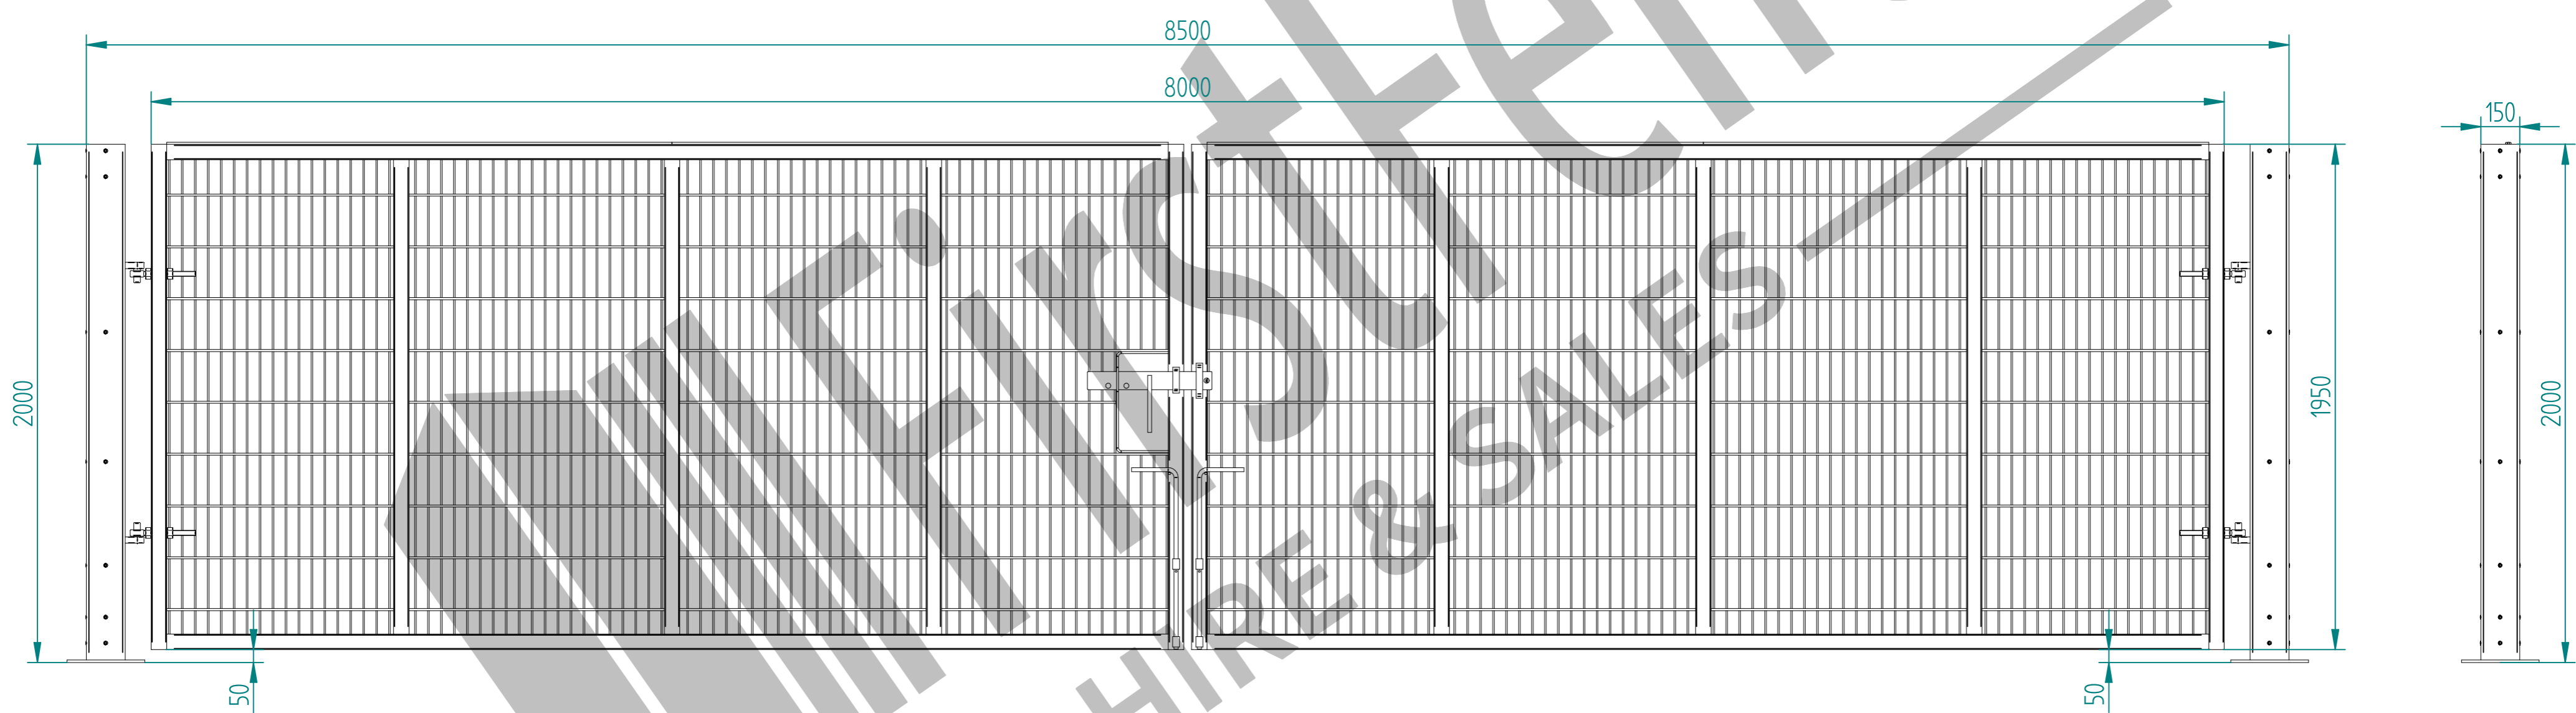

NAME	DATE	TITLE
DRAWN	LT	03/03/22	MESH-KIT-6615 - 2.0m X 8.0m WIDE DOUBLE LEAF BOLT DOWN 868 MESH GATE KIT
TOLERANCE	± 2mm Unless Stated Otherwise		First Fence Ltd, Kiln Way, Swadincote, Derbyshire, DE11 8EA 01283 512 111 sales@firstfence.co.uk
	3RD ANGLE		
	SIZE	A2	REV A
	WEIGHT:	358.7 kg	SHEET 5 OF 6