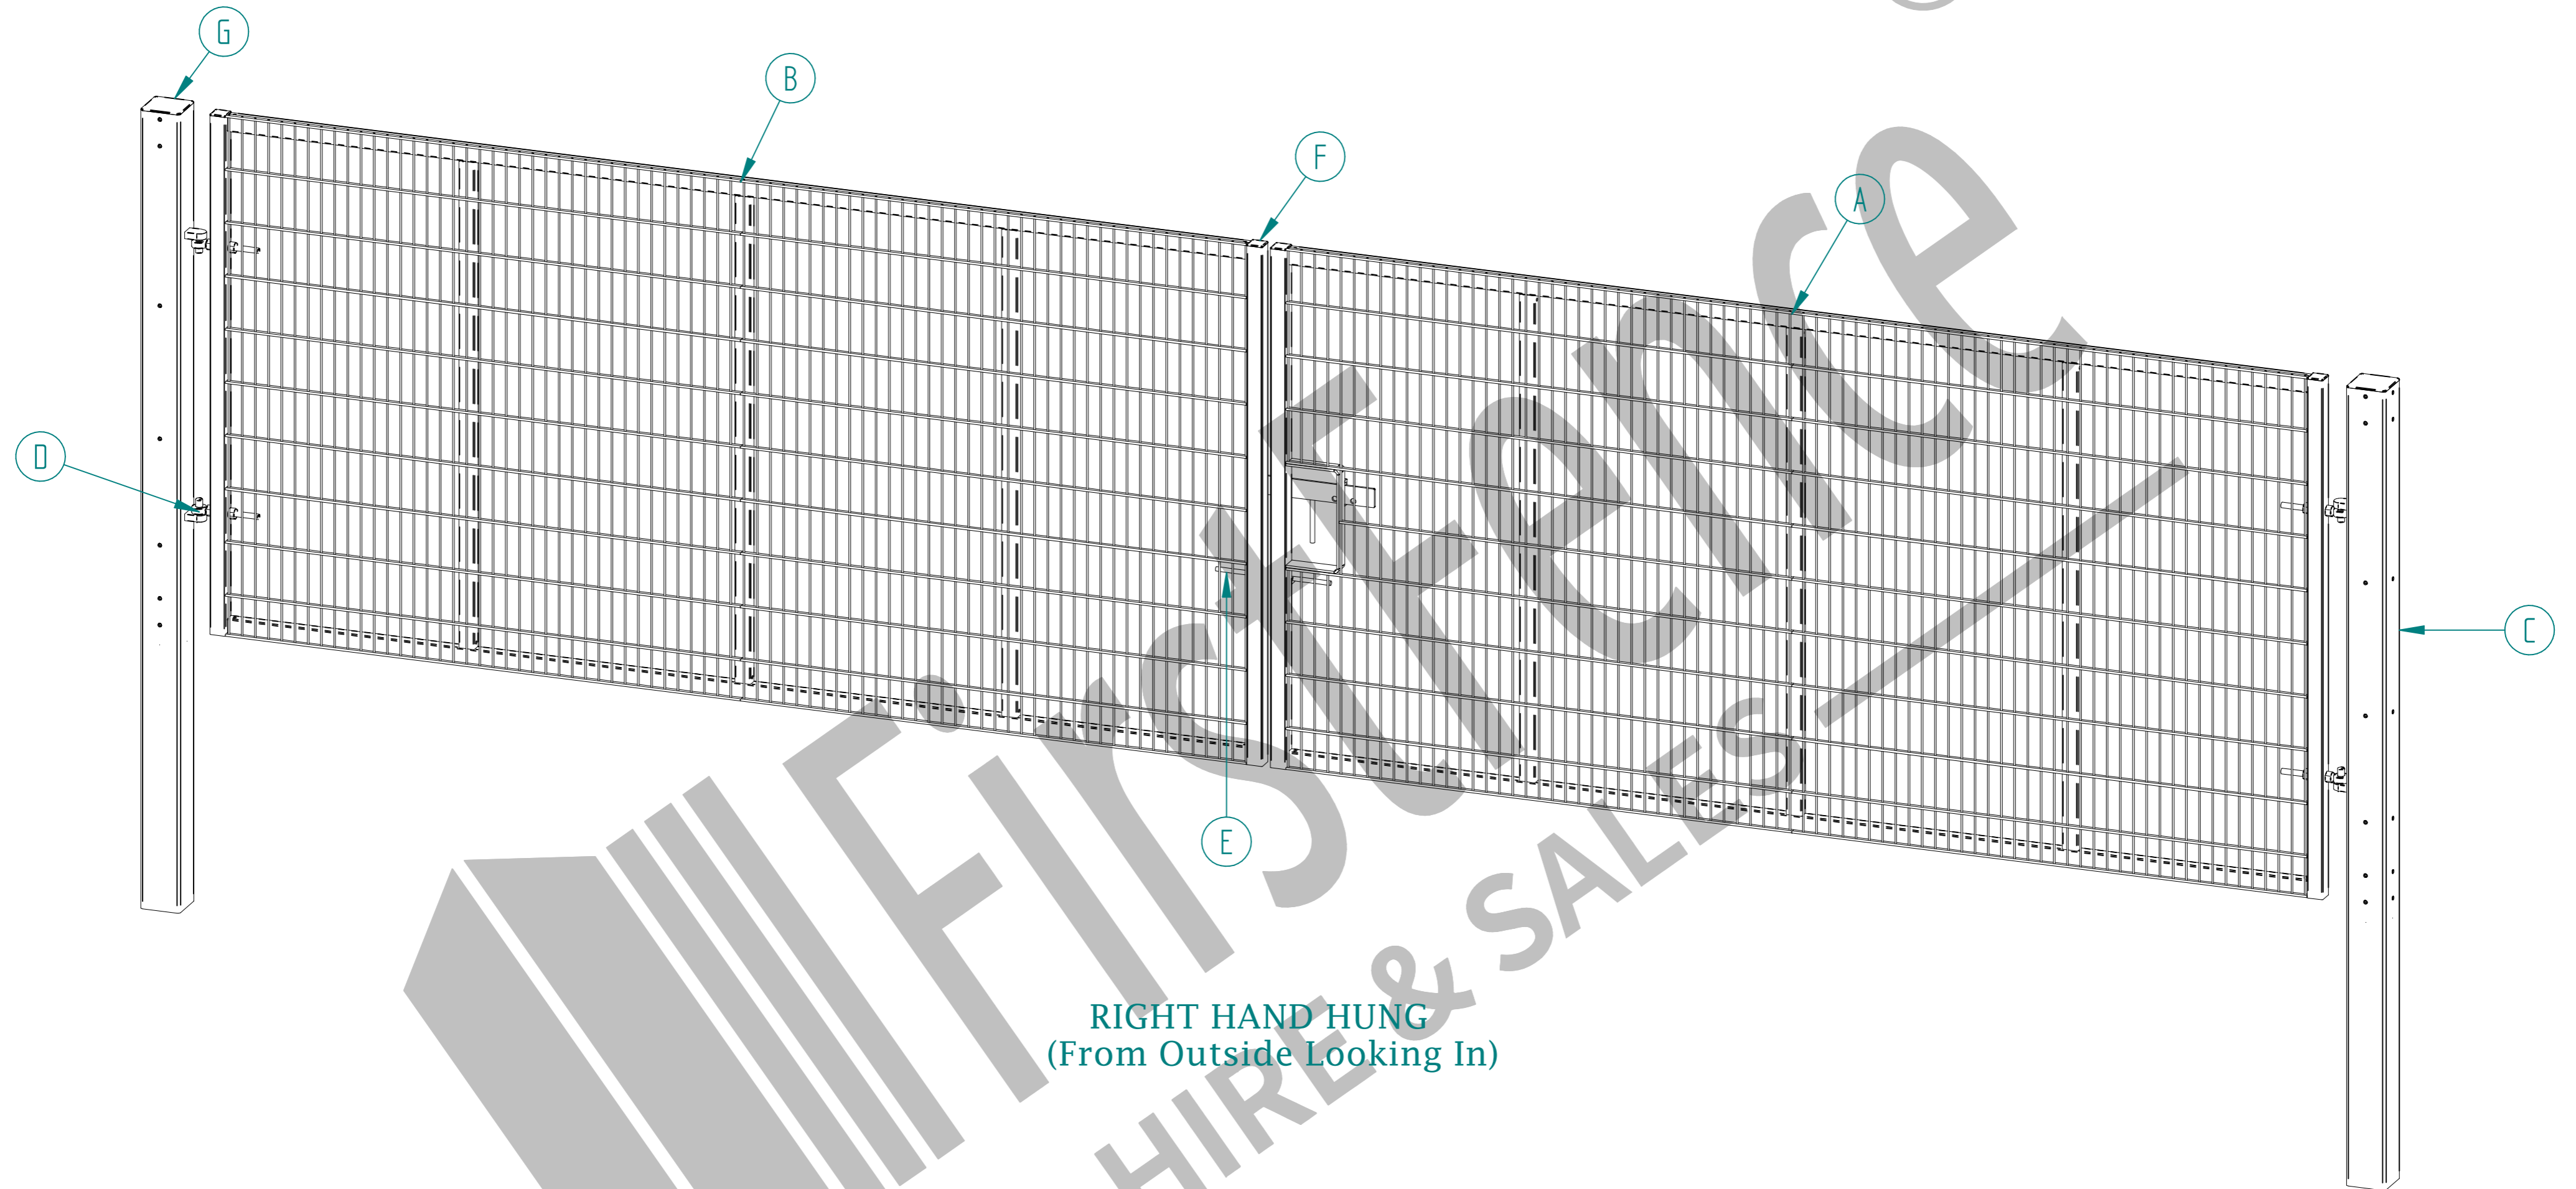

# 2.0m X 8.0m WIDE DOUBLE LEAF DIG IN 868 MESH GATE KIT

RIGHT HAND HUNG  
(From Outside Looking In)

ALL GATES & POSTS ARE TO BE FITTED WITH BLACK PLASTIC INSERTS

ALL GATES WITH 150x150 / 200x200 BOX SECTION HINGE POSTS ARE TO BE FITTED WITH TWO GALVANISED EYE BOLTS

Item	Component Name	Quantity
A	MESH-SLI-2072 - 868 MESH GATE SLIDER 2.0m X 4.0m WIDE	1
B	MESH-CAT-2072 - 868 MESH GATE CATCH 2.0m X 4.0m WIDE	1
C	MESH-HIN-2042 - 2.0m HIGH DIG IN MESH HINGE GATE POST 150X150 BOX SECTION	2
D	ACCS-GEN-0002 - ADJUSTABLE GATE EYE G 200mm cw 25mm	4
E	ACCS-GEN-0101 - UNIVERSAL GATE DROP BOLT	2
F	ACCS-RIB-0003 - 60x60 BLACK RIBBED INSERTS	4
G	ACCS-RIB-0007 - 150x150 BLACK RIBBED INSERTS	2

NAME	DATE	TITLE
LT	03/03/22	MESH-KIT-6614 - 2.0m X 8.0m WIDE DOUBLE LEAF DIG IN 868 MESH GATE KIT
TOLERANCE ± 2mm Unless Stated Otherwise		<b>FirstFence</b> First Fence Ltd, Kiln Way, Swadincote, Derbyshire, DE11 8EA 01283 512 111 sales@firstfence.co.uk
3RD ANGLE 		
SIZE A2	NOTE: SHOULD ANY DISCREPANCIES BE FOUND WITH THIS DRAWING, PLEASE INFORM FIRSTFENCE. COPYRIGHT OF THIS DRAWING IS OWNED BY FIRSTFENCE LIMITED.	REV A
WEIGHT: 389.7 kg		SHEET 1 OF 6

# 2.0m HIGH DIG IN MESH HINGE GATE POST 150X150 BOX SECTION (AL 3000mm)

	NAME	DATE	TITLE
DRAWN	LT	03/03/22	MESH-HIN-2042 - 2.0m HIGH DIG IN MESH HINGE GATE POST 150X150 BOX SECTION
TOLERANCE	± 2mm Unless Stated Otherwise		First Fence Ltd, Kiln Way, Swadincote, Derbyshire, DE11 8EA 01283 512 111 sales@firstfence.co.uk
3RD ANGLE 			NOTE: SHOULD ANY DISCREPANCIES BE FOUND WITH THIS DRAWING, PLEASE INFORM FIRSTFENCE. COPYRIGHT OF THIS DRAWING IS OWNED BY FIRSTFENCE LIMITED. SIZE A2 WEIGHT: 68.5 kg
			REV A