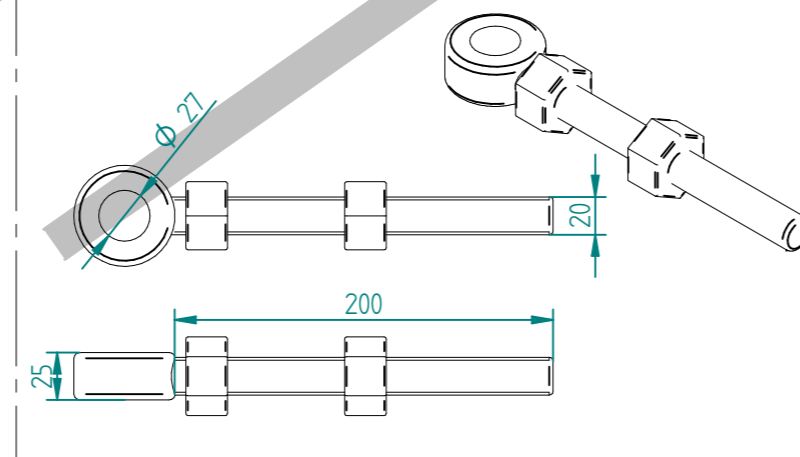

# 2.0m X 8.0m WIDE DOUBLE LEAF DIG IN 868 MESH GATE KIT

RIGHT HAND HUNG  
(From Outside Looking In)

ALL GATES & POSTS ARE TO BE FITTED WITH BLACK PLASTIC INSERTS

ALL GATES WITH 150x150 / 200x200 BOX SECTION HINGE POSTS ARE TO BE FITTED WITH TWO GALVANISED EYE BOLTS

Item	Component Name	Quantity
A	MESH-SLI-2072 - 868 MESH GATE SLIDER 2.0m X 4.0m WIDE	1
B	MESH-CAT-2072 - 868 MESH GATE CATCH 2.0m X 4.0m WIDE	1
C	MESH-HIN-2042 - 2.0m HIGH DIG IN MESH HINGE GATE POST 150X150 BOX SECTION	2
D	ACCS-GEN-0002 - ADJUSTABLE GATE EYE G 200mm cw 25mm	4
E	ACCS-GEN-0101 - UNIVERSAL GATE DROP BOLT	2
F	ACCS-RIB-0003 - 60x60 BLACK RIBBED INSERTS	4
G	ACCS-RIB-0007 - 150x150 BLACK RIBBED INSERTS	2

NAME	DATE	TITLE
LT	03/03/22	MESH-KIT-6614 - 2.0m X 8.0m WIDE DOUBLE LEAF DIG IN 868 MESH GATE KIT
TOLERANCE ± 2mm Unless Stated Otherwise		<b>FirstFence</b> First Fence Ltd, Kiln Way, Swadincote, Derbyshire, DE11 8EA 01283 512 111 sales@firstfence.co.uk
3RD ANGLE 		
SIZE A2	NOTE: SHOULD ANY DISCREPANCIES BE FOUND WITH THIS DRAWING, PLEASE INFORM FIRSTFENCE. COPYRIGHT OF THIS DRAWING IS OWNED BY FIRSTFENCE LIMITED.	REV A
WEIGHT: 389.7 kg		SHEET 1 OF 6

# 2.0m X 8.0m WIDE DOUBLE LEAF BOLT DOWN 868 MESH GATE KIT

RIGHT HAND HUNG  
(From Outside Looking In)

ALL GATES & POSTS ARE TO BE FITTED WITH BLACK PLASTIC INSERTS

ALL GATES WITH 150x150 / 200x200 BOX SECTION HINGE POSTS ARE TO BE FITTED WITH TWO GALVANISED EYE BOLTS