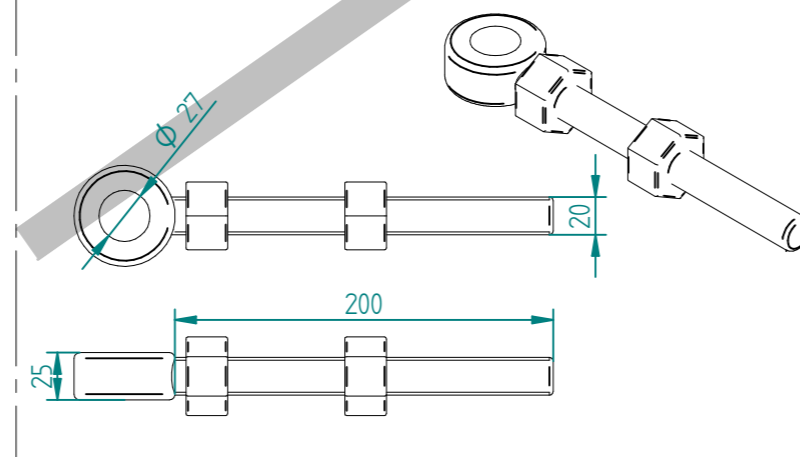

# 2.0m HIGH DIG IN MESH HINGE GATE POST 150X150 BOX SECTION (AL 3000mm)

	NAME	DATE	TITLE
DRAWN	LT	03/03/22	MESH-HIN-2042 - 2.0m HIGH DIG IN MESH HINGE GATE POST 150X150 BOX SECTION
TOLERANCE	± 2mm Unless Stated Otherwise		First Fence Ltd, Kiln Way, Swadincote, Derbyshire, DE11 8EA 01283 512 111 sales@firstfence.co.uk
3RD ANGLE 			NOTE: SHOULD ANY DISCREPANCIES BE FOUND WITH THIS DRAWING, PLEASE INFORM FIRSTFENCE. COPYRIGHT OF THIS DRAWING IS OWNED BY FIRSTFENCE LIMITED. SIZE A2 WEIGHT: 68.5 kg
			REV A

# 2.0m X 8.0m WIDE DOUBLE LEAF BOLT DOWN 868 MESH GATE KIT

RIGHT HAND HUNG  
(From Outside Looking In)

ALL GATES & POSTS ARE TO BE FITTED WITH BLACK PLASTIC INSERTS

ALL GATES WITH 150x150 / 200x200 BOX SECTION HINGE POSTS ARE TO BE FITTED WITH TWO GALVANISED EYE BOLTS

Item	Component Name	Quantity
A	MESH-SLI-2072 - 868 MESH GATE SLIDER 2.0m X 4.0m WIDE	1
B	MESH-CAT-2072 - 868 MESH GATE CATCH 2.0m X 4.0m WIDE	1
C	MESH-HIN-2052 - 2.0m HIGH BOLT DOWN MESH HINGE GATE POST 150X150 BOX SECTION	2
D	ACCS-GEN-0002 - ADJUSTABLE GATE EYE G 200mm cw 25mm	4
E	ACCS-GEN-0101 - UNIVERSAL GATE DROP BOLT	2
F	ACCS-RIB-0003 - 60x60 BLACK RIBBED INSERTS	4
G	ACCS-RIB-0007 - 150x150 BLACK RIBBED INSERTS	2

NAME	DATE	TITLE
LT	03/03/22	MESH-KIT-6615 - 2.0m X 8.0m WIDE DOUBLE LEAF BOLT DOWN 868 MESH GATE KIT
TOLERANCE ± 2mm Unless Stated Otherwise		<b>FirstFence</b> First Fence Ltd, Kiln Way, Swadlincote, Derbyshire, DE11 8EA 01283 512 111 sales@firstfence.co.uk
3RD ANGLE 		
SIZE A2	NOTE: SHOULD ANY DISCREPANCIES BE FOUND WITH THIS DRAWING, PLEASE INFORM FIRSTFENCE. COPYRIGHT OF THIS DRAWING IS OWNED BY FIRSTFENCE LIMITED.	REV A
WEIGHT: 358.7 kg		SHEET 4 OF 6