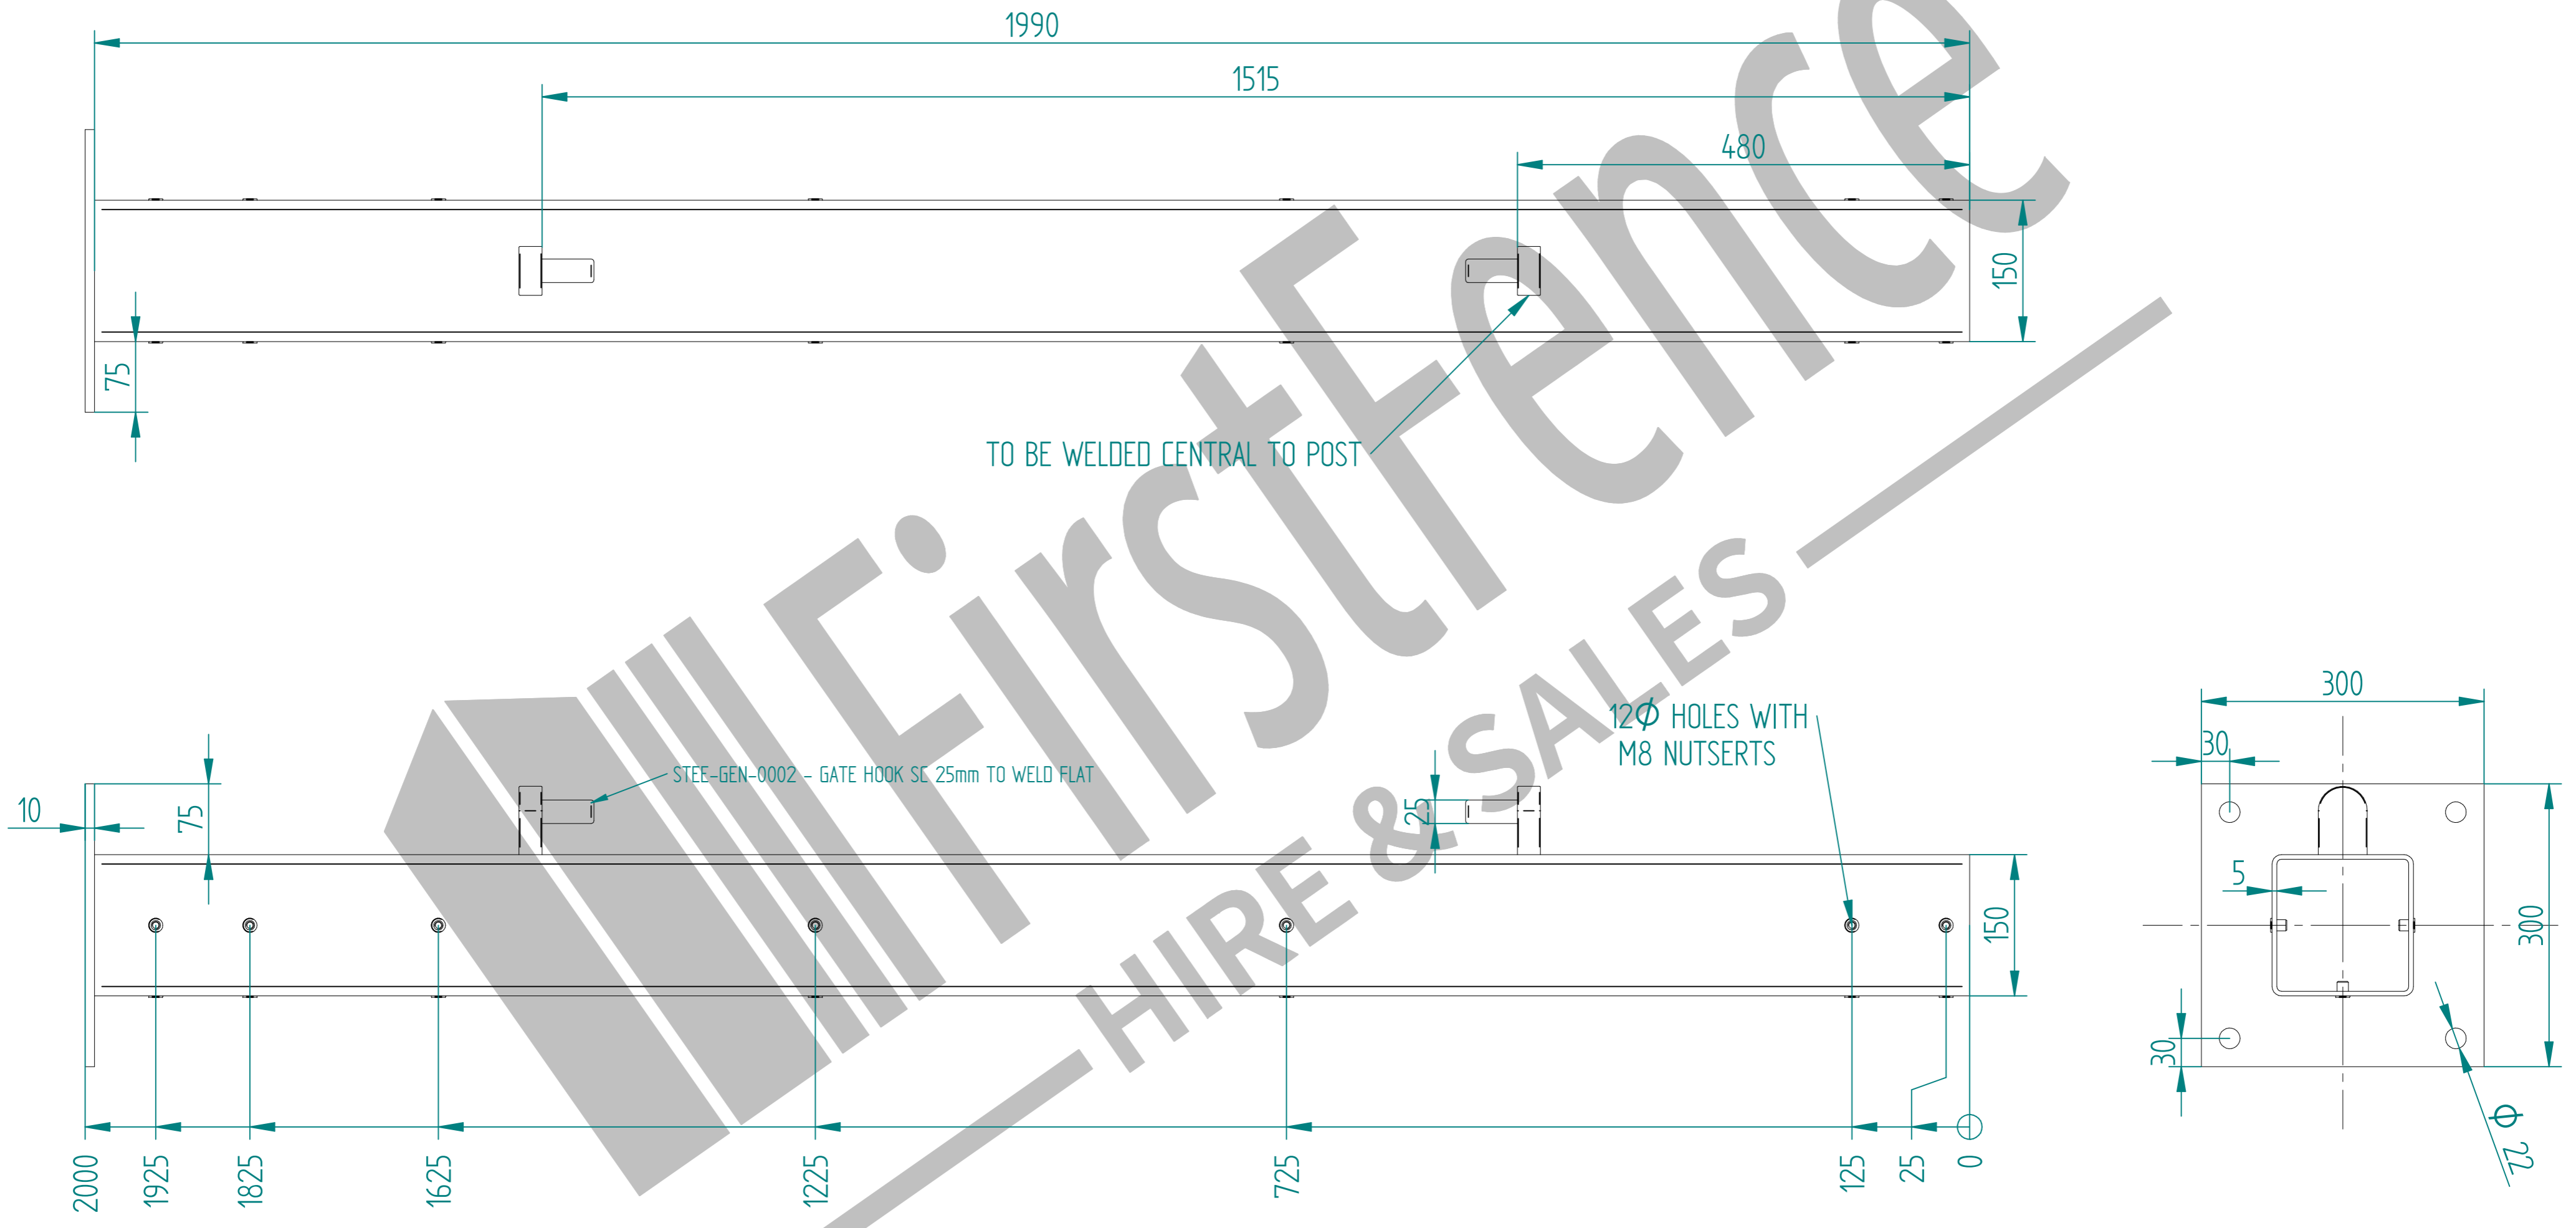

2.0m HIGH BOLT DOWN MESH HINGE GATE POST 150X150 BOX SECTION

NAME	DATE	TITLE
LT	03/03/22	MESH-HIN-2052 - 2.0m HIGH BOLT DOWN MESH HINGE GATE POST 150X150 BOX SECTION
TOLERANCE	± 2mm Unless Stated Otherwise	FirstFence® First Fence Ltd, Kiln Way, Swadlincote, Derbyshire, DE11 8EA 01283 512 111 sales@firstfence.co.uk
SIZE	A2	REV A
		WEIGHT: 53.0 kg
		SHEET 6 OF 6