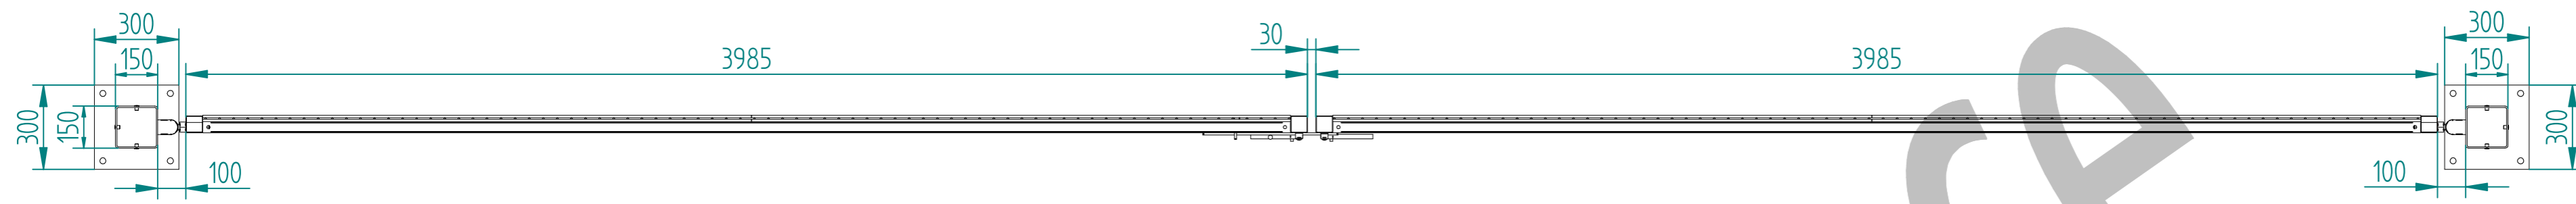

NAME	DATE	TITLE
DRAWN	LT	03/03/22	MESH-KIT-6615 - 2.0m X 8.0m WIDE DOUBLE LEAF BOLT DOWN 868 MESH GATE KIT
TOLERANCE	± 2mm Unless Stated Otherwise		First Fence Ltd, Kiln Way, Swadincote, Derbyshire, DE11 8EA 01283 512 111 sales@firstfence.co.uk
	3RD ANGLE		
	SIZE	A2	REV A
	WEIGHT:	358.7 kg	SHEET 5 OF 6