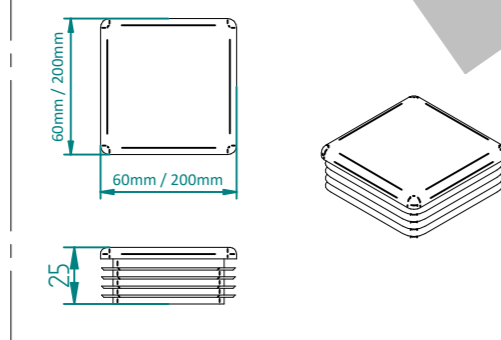

# 2.0m HIGH DIG IN MESH HINGE GATE POST 150X150 BOX SECTION (AL 3000mm)

	NAME	DATE	TITLE
DRAWN	LT	03/03/22	MESH-HIN-2042 - 2.0m HIGH DIG IN MESH HINGE GATE POST 150X150 BOX SECTION
TOLERANCE	± 2mm Unless Stated Otherwise		First Fence Ltd, Kiln Way, Swadincote, Derbyshire, DE11 8EA 01283 512 111 sales@firstfence.co.uk
3RD ANGLE 			NOTE: SHOULD ANY DISCREPANCIES BE FOUND WITH THIS DRAWING, PLEASE INFORM FIRSTFENCE. COPYRIGHT OF THIS DRAWING IS OWNED BY FIRSTFENCE LIMITED. SIZE A2 WEIGHT: 68.5 kg
			REV A

# 2.0m X 8.0m WIDE DOUBLE LEAF BOLT DOWN 868 MESH GATE KIT

RIGHT HAND HUNG  
(From Outside Looking In)

ALL GATES & POSTS ARE TO BE FITTED WITH BLACK PLASTIC INSERTS

ALL GATES WITH 150x150 / 200x200 BOX SECTION HINGE POSTS ARE TO BE FITTED WITH TWO GALVANISED EYE BOLTS

Item	Component Name	Quantity
A	MESH-SLI-2072 - 868 MESH GATE SLIDER 2.0m X 4.0m WIDE	1
B	MESH-CAT-2072 - 868 MESH GATE CATCH 2.0m X 4.0m WIDE	1
C	MESH-HIN-2052 - 2.0m HIGH BOLT DOWN MESH HINGE GATE POST 150X150 BOX SECTION	2
D	ACCS-GEN-0002 - ADJUSTABLE GATE EYE G 200mm cw 25mm	4
E	ACCS-GEN-0101 - UNIVERSAL GATE DROP BOLT	2
F	ACCS-RIB-0003 - 60x60 BLACK RIBBED INSERTS	4
G	ACCS-RIB-0007 - 150x150 BLACK RIBBED INSERTS	2

NAME	DATE	TITLE
LT	03/03/22	MESH-KIT-6615 - 2.0m X 8.0m WIDE DOUBLE LEAF BOLT DOWN 868 MESH GATE KIT
TOLERANCE ± 2mm Unless Stated Otherwise		<b>FirstFence</b> First Fence Ltd, Kiln Way, Swadlincote, Derbyshire, DE11 8EA 01283 512 111 sales@firstfence.co.uk
3RD ANGLE 		
SIZE A2	NOTE: SHOULD ANY DISCREPANCIES BE FOUND WITH THIS DRAWING, PLEASE INFORM FIRSTFENCE. COPYRIGHT OF THIS DRAWING IS OWNED BY FIRSTFENCE LIMITED.	REV A
WEIGHT: 358.7 kg		SHEET 4 OF 6