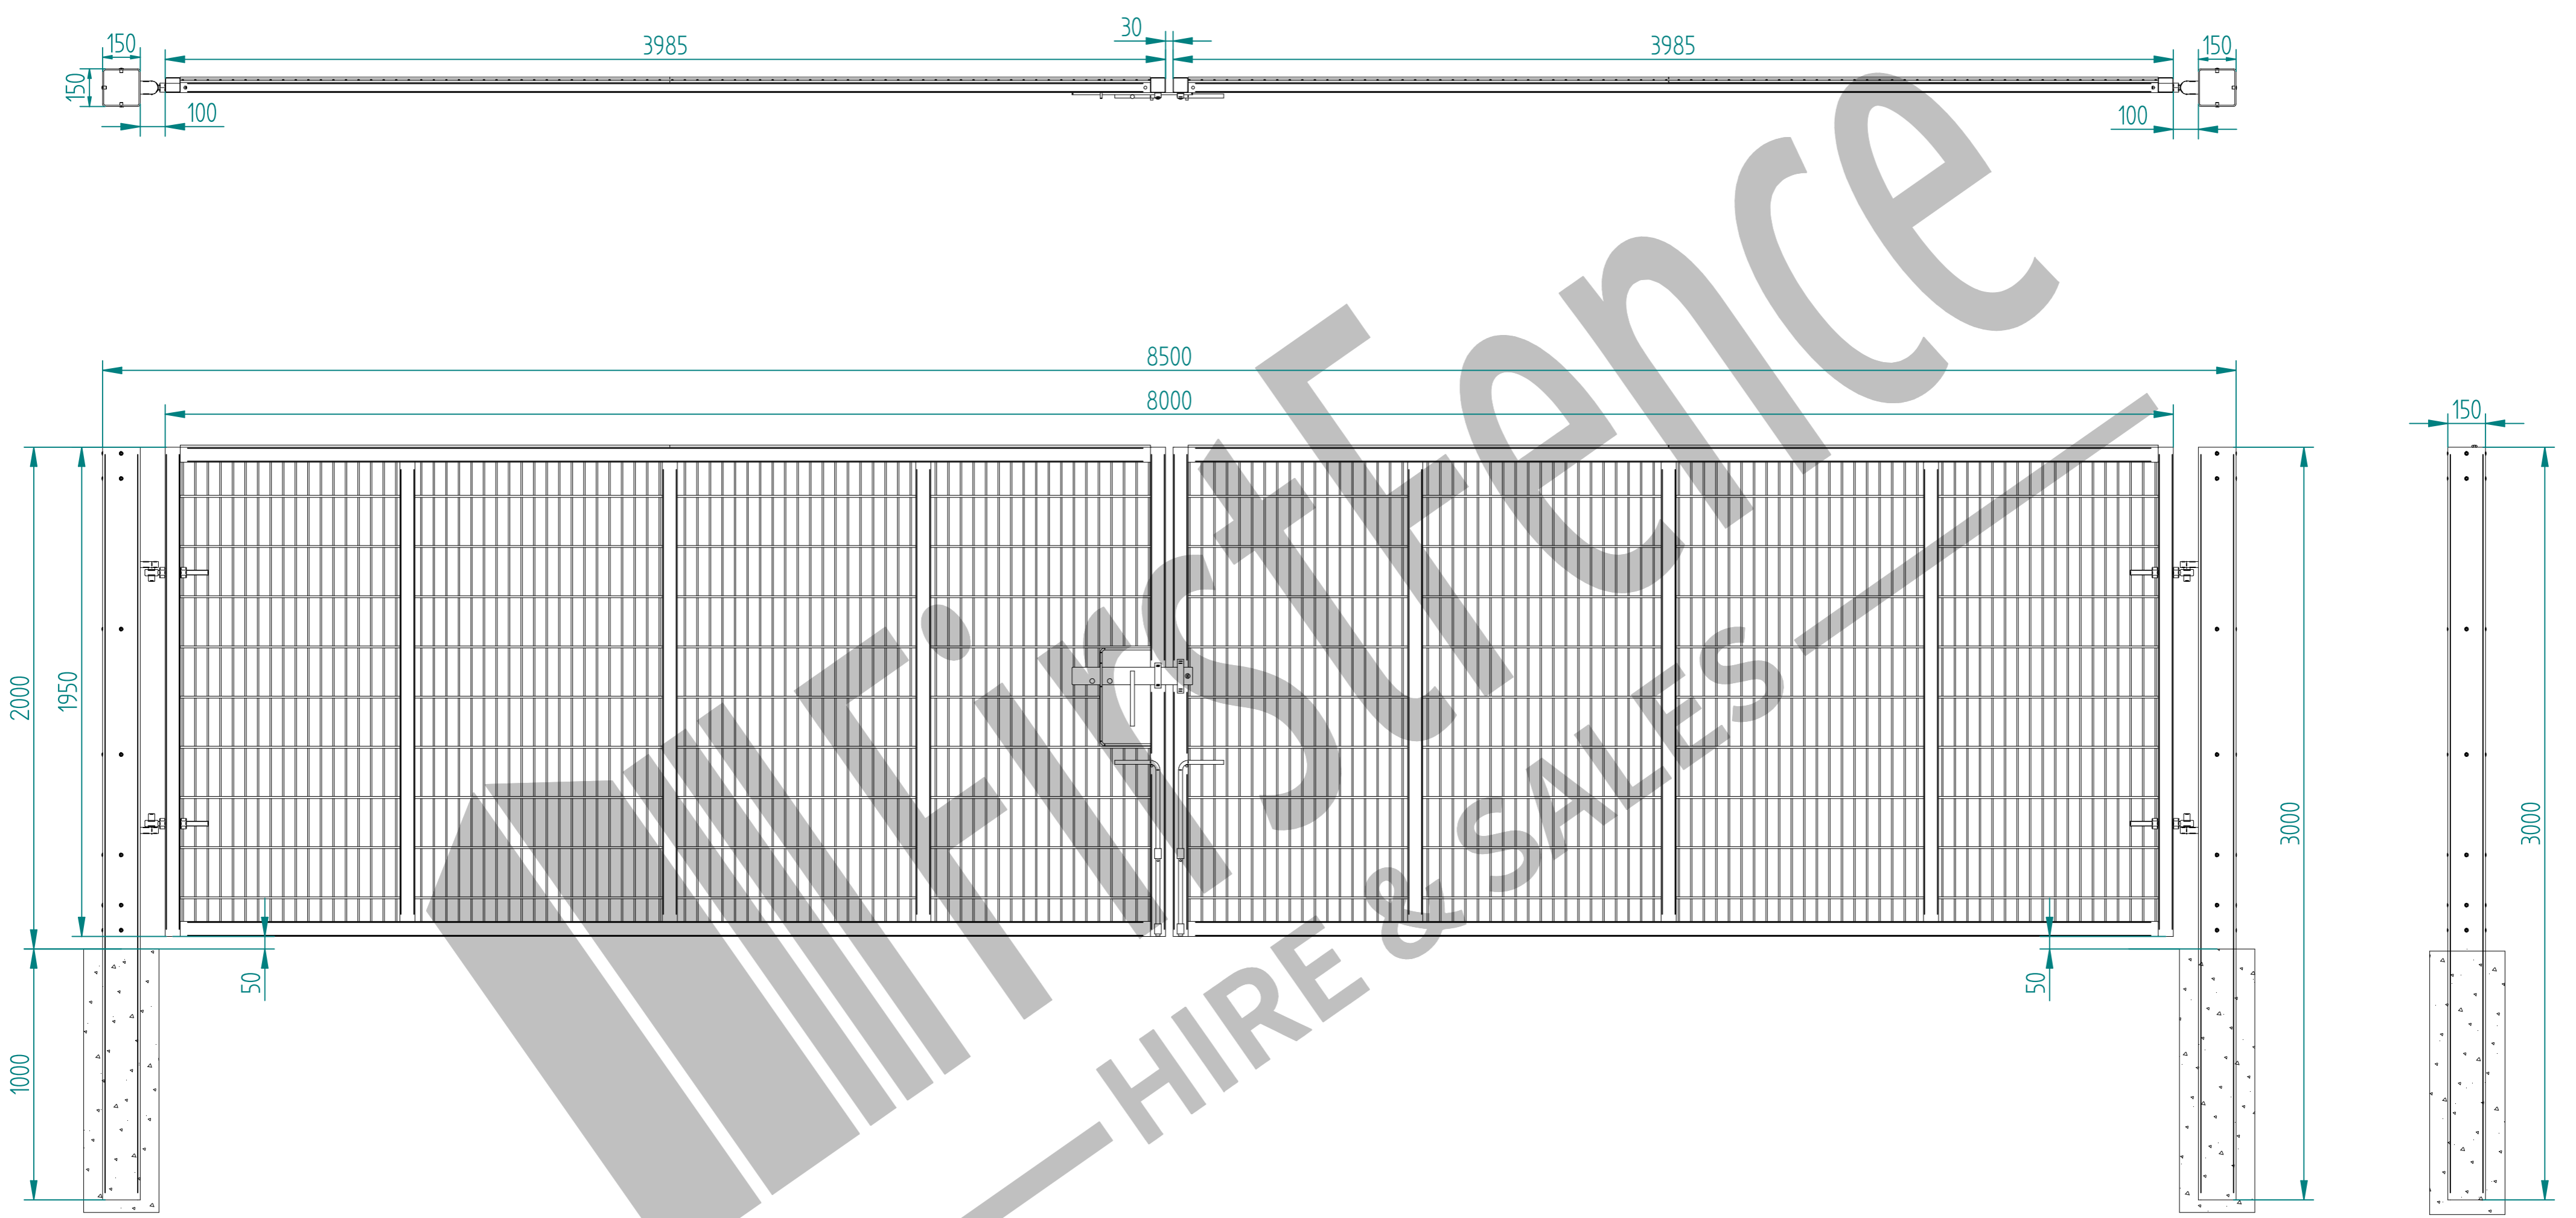

# 2.0m X 8.0m WIDE DOUBLE LEAF DIG IN 868 MESH GATE KIT

RIGHT HAND HUNG  
(From Outside Looking In)

ALL GATES & POSTS ARE TO BE FITTED WITH BLACK PLASTIC INSERTS

ALL GATES WITH 150x150 / 200x200 BOX SECTION HINGE POSTS ARE TO BE FITTED WITH TWO GALVANISED EYE BOLTS

Item	Component Name	Quantity
A	MESH-SLI-2072 - 868 MESH GATE SLIDER 2.0m X 4.0m WIDE	1
B	MESH-CAT-2072 - 868 MESH GATE CATCH 2.0m X 4.0m WIDE	1
C	MESH-HIN-2042 - 2.0m HIGH DIG IN MESH HINGE GATE POST 150X150 BOX SECTION	2
D	ACCS-GEN-0002 - ADJUSTABLE GATE EYE G 200mm cw 25mm	4
E	ACCS-GEN-0101 - UNIVERSAL GATE DROP BOLT	2
F	ACCS-RIB-0003 - 60x60 BLACK RIBBED INSERTS	4
G	ACCS-RIB-0007 - 150x150 BLACK RIBBED INSERTS	2

NAME	DATE	TITLE
LT	03/03/22	MESH-KIT-6614 - 2.0m X 8.0m WIDE DOUBLE LEAF DIG IN 868 MESH GATE KIT
TOLERANCE ± 2mm Unless Stated Otherwise		<b>FirstFence</b> First Fence Ltd, Kiln Way, Swadincote, Derbyshire, DE11 8EA 01283 512 111 sales@firstfence.co.uk
3RD ANGLE 		
SIZE A2	NOTE: SHOULD ANY DISCREPANCIES BE FOUND WITH THIS DRAWING, PLEASE INFORM FIRSTFENCE. COPYRIGHT OF THIS DRAWING IS OWNED BY FIRSTFENCE LIMITED.	REV A
WEIGHT: 389.7 kg		SHEET 1 OF 6

# 2.0m HIGH DIG IN MESH HINGE GATE POST 150X150 BOX SECTION (AL 3000mm)

	NAME	DATE	TITLE
DRAWN	LT	03/03/22	MESH-HIN-2042 - 2.0m HIGH DIG IN MESH HINGE GATE POST 150X150 BOX SECTION
TOLERANCE	± 2mm Unless Stated Otherwise		First Fence Ltd, Kiln Way, Swadincote, Derbyshire, DE11 8EA 01283 512 111 sales@firstfence.co.uk
3RD ANGLE 			NOTE: SHOULD ANY DISCREPANCIES BE FOUND WITH THIS DRAWING, PLEASE INFORM FIRSTFENCE. COPYRIGHT OF THIS DRAWING IS OWNED BY FIRSTFENCE LIMITED. SIZE A2 WEIGHT: 68.5 kg
			REV A