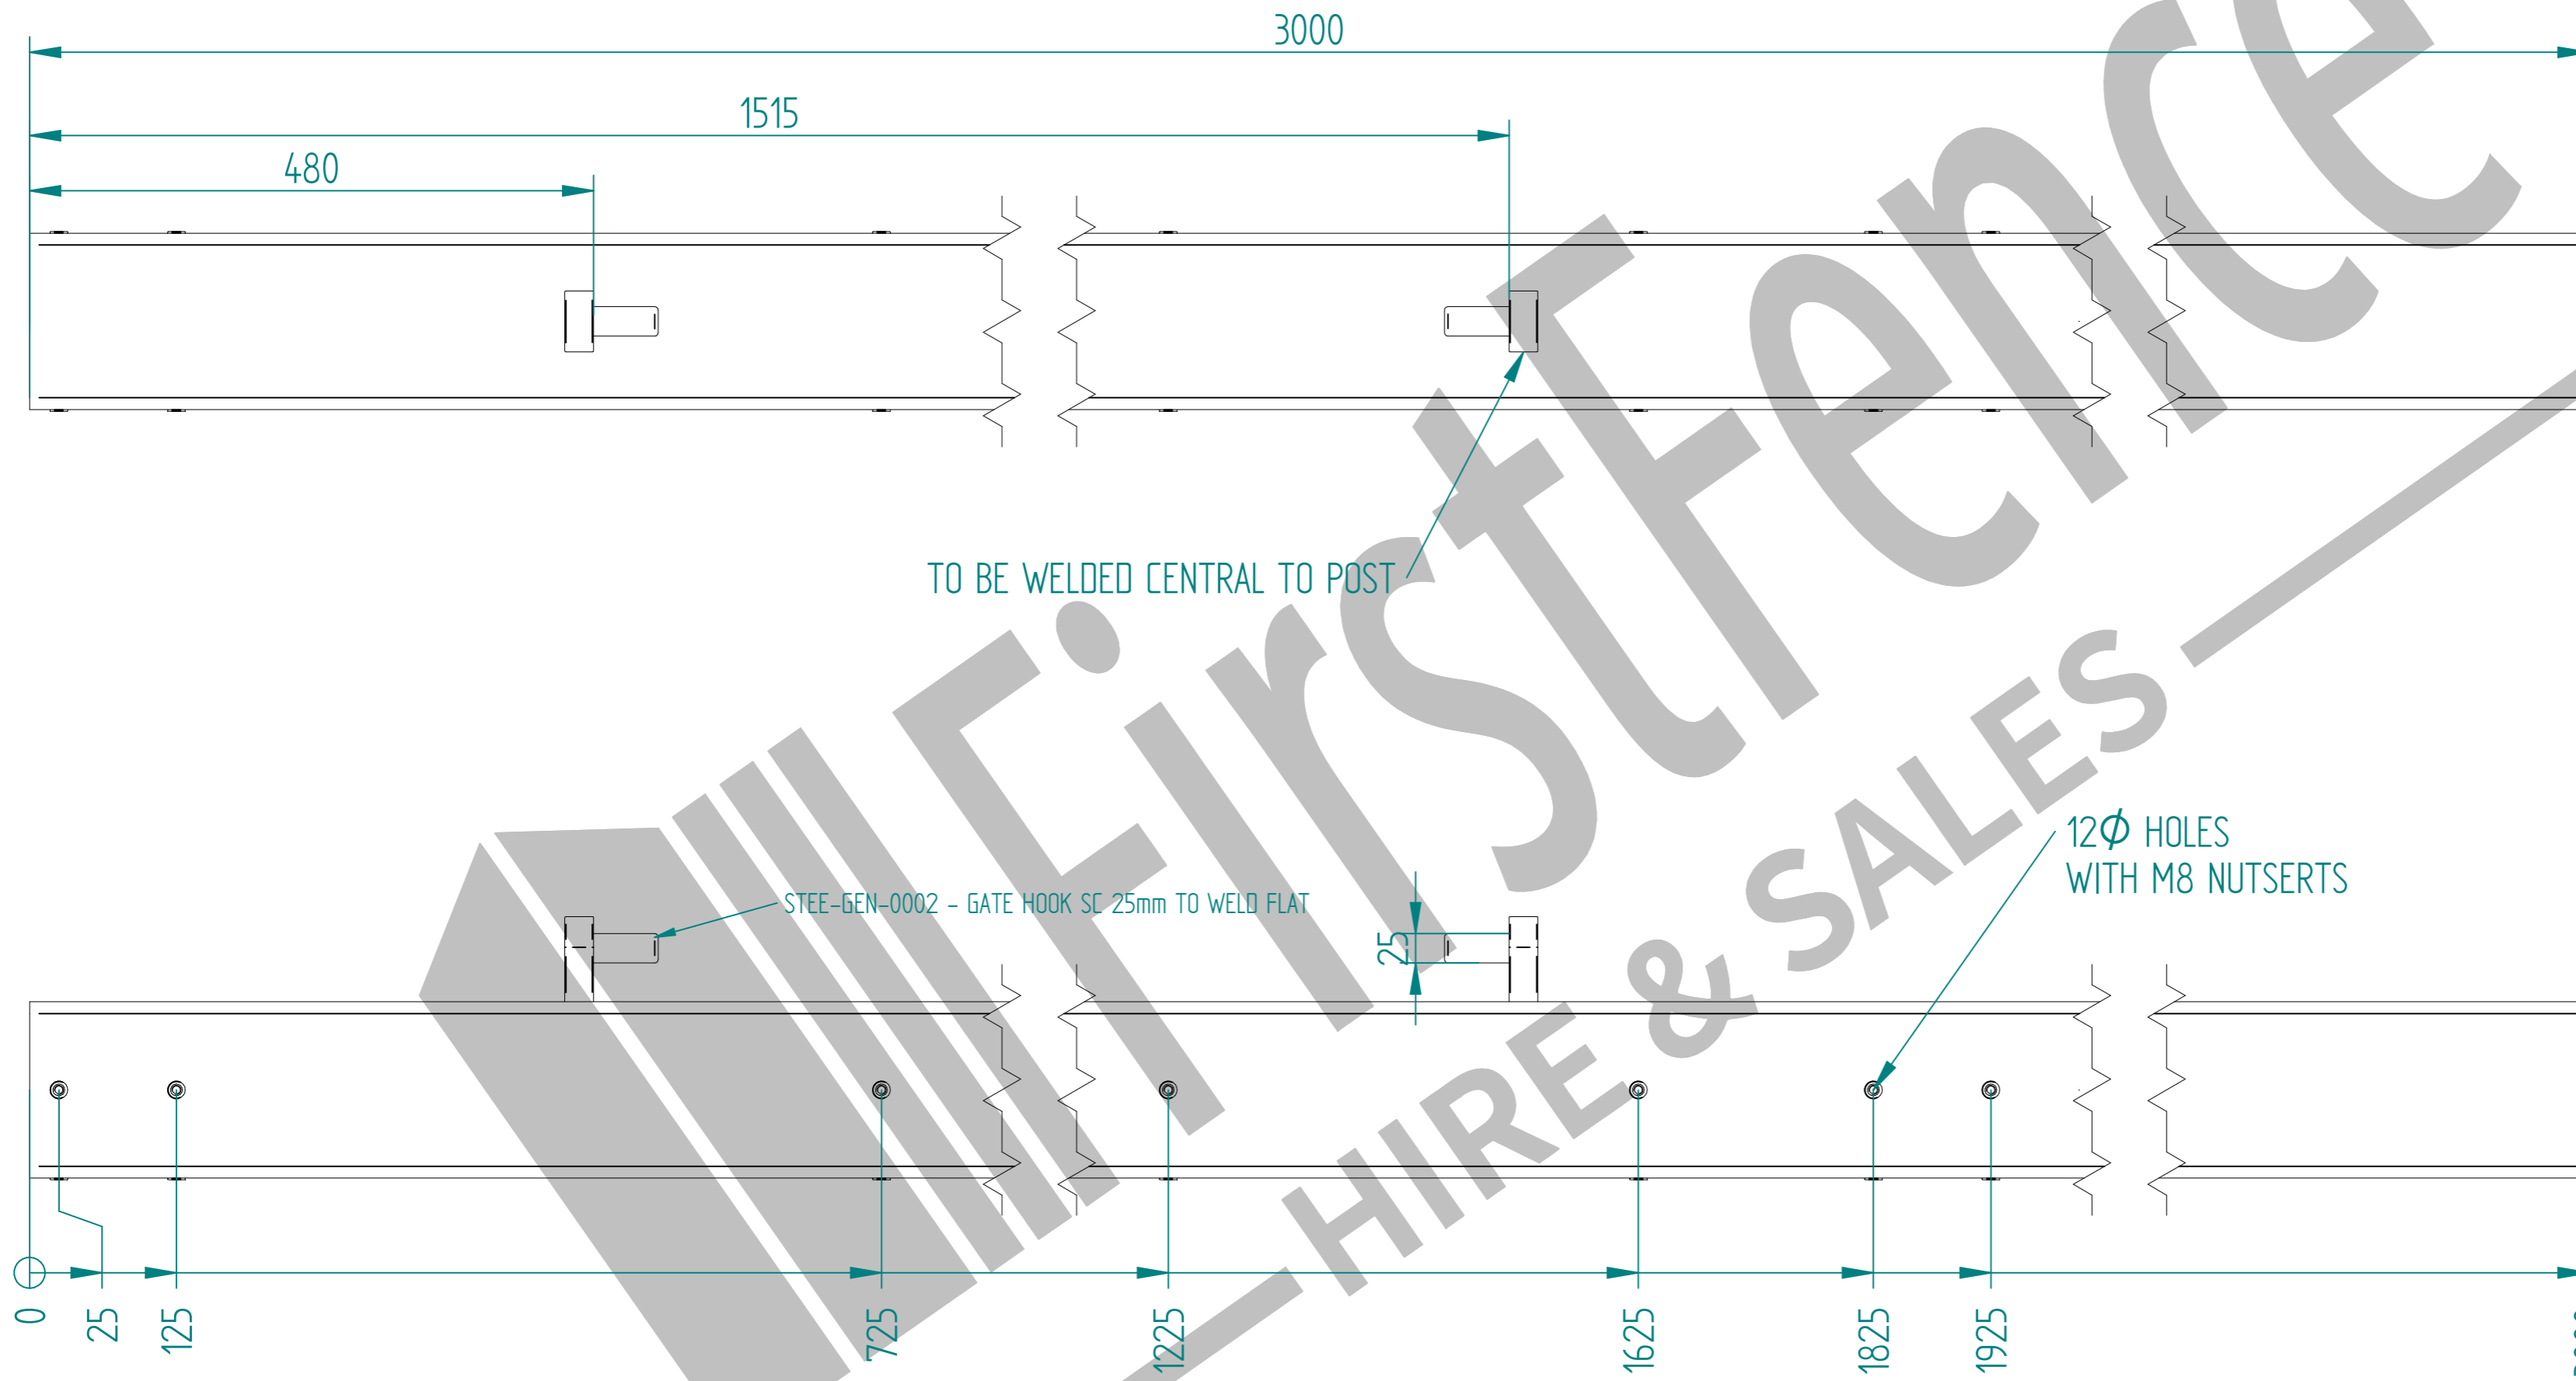

2.0m HIGH DIG IN MESH HINGE GATE POST 150X150 BOX SECTION (AL 3000mm)

	NAME	DATE	TITLE
DRAWN	LT	03/03/22	MESH-HIN-2042 - 2.0m HIGH DIG IN MESH HINGE GATE POST 150X150 BOX SECTION
TOLERANCE	± 2mm Unless Stated Otherwise		First Fence Ltd, Kiln Way, Swadincote, Derbyshire, DE11 8EA 01283 512 111 sales@firstfence.co.uk
3RD ANGLE 			NOTE: SHOULD ANY DISCREPANCIES BE FOUND WITH THIS DRAWING, PLEASE INFORM FIRSTFENCE. COPYRIGHT OF THIS DRAWING IS OWNED BY FIRSTFENCE LIMITED. SIZE A2 WEIGHT: 68.5 kg
			REV A