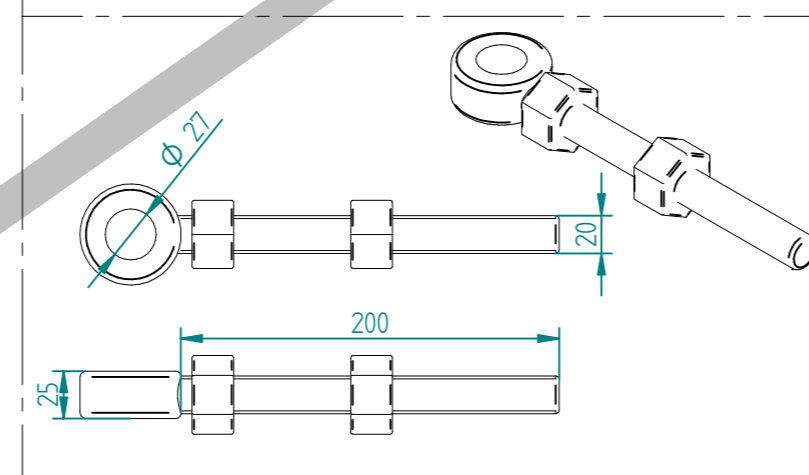

# 3.0m HIGH DIG IN MESH HINGE GATE POST 200X200 BOX SECTION (AL 4000mm)

TO BE WELDED CENTRAL TO POST

STEE-GEN-0002 - GATE HOOK SC 25mm TO WELD FLAT

12Ø HOLES WITH M8 NUTSERTS

	NAME	DATE	TITLE
DRAWN	LT	23/03/22	MESH-HIN-3062 - 3.0m HIGH DIG IN MESH HINGE GATE POST 200X200 BOX SECTION
TOLERANCE	± 2mm Unless Stated Otherwise		First Fence Ltd, Kiln Way, Swadincote, Derbyshire, DE11 8EA 01283 512 111 sales@firstfence.co.uk
3RD ANGLE			
SIZE A2			REV A
WEIGHT: 122.1 kg			SHEET 3 OF 6

# 3.0m X 10.0m WIDE DOUBLE LEAF BOLT DOWN 358 MESH GATE KIT

**RIGHT HAND HUNG**  
(From Outside Looking In)

ALL GATES & POSTS ARE TO BE FITTED WITH BLACK PLASTIC INSERTS

ALL GATES WITH 150x150 / 200x200 BOX SECTION HINGE POSTS ARE TO BE FITTED WITH TWO GALVANISED EYE BOLTS

Item	Component Name	Quantity
A	MESH-SLI-6092 - 358 MESH GATE SLIDER 3.0m X 5.0m WIDE	1
B	MESH-CAT-6092 - 358 MESH GATE CATCH 3.0m X 5.0m WIDE	1
C	MESH-HIN-3072 - 3.0m HIGH BOLT DOWN MESH HINGE GATE POST 200X200 BOX SECTION	2
D	ACCS-GEN-0002 - ADJUSTABLE GATE EYE G 200mm cw 25mm	4
E	ACCS-GEN-0101 - UNIVERSAL GATE DROP BOLT	2
F	ACCS-RIB-0003 - 60x60 BLACK RIBBED INSERTS	4
G	ACCS-RIB-0008 - 200x200 BLACK RIBBED INSERTS	2

NAME	DATE	TITLE
LT	23/03/22	MESH-KIT-8835 - 3.0m X 10.0m WIDE DOUBLE LEAF BOLT DOWN 358 MESH GATE KIT
TOLERANCE ± 2mm Unless Stated Otherwise		First Fence Ltd, Kiln Way, Swadlincote, Derbyshire, DE11 8EA 01283 512 111 sales@firstfence.co.uk
SIZE A2	NOTE: SHOULD ANY DISCREPANCIES BE FOUND WITH THIS DRAWING, PLEASE INFORM FIRSTFENCE. COPYRIGHT OF THIS DRAWING IS OWNED BY FIRSTFENCE LIMITED.	REV A
WEIGHT: 710.9 kg		SHEET 4 OF 6