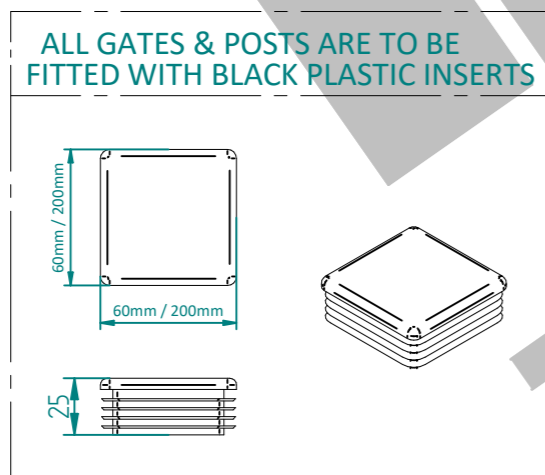

# 3.0m X 10.0m WIDE DOUBLE LEAF DIG IN 358 MESH GATE KIT

RIGHT HAND HUNG  
(From Outside Looking In)

Item	Component Name	Quantity
A	MESH-SLI-6092 - 358 MESH GATE SLIDER 3.0m X 5.0m WIDE	1
B	MESH-CAT-6092 - 358 MESH GATE CATCH 3.0m X 5.0m WIDE	1
C	MESH-HIN-3062 - 3.0m HIGH DIG IN MESH HINGE GATE POST 200X200 BOX SECTION	2
D	ACCS-GEN-0002 - ADJUSTABLE GATE EYE G 200mm cw 25mm	4
E	ACCS-GEN-0101 - UNIVERSAL GATE DROP BOLT	2
F	ACCS-RIB-0003 - 60x60 BLACK RIBBED INSERTS	4
G	ACCS-RIB-0008 - 200x200 BLACK RIBBED INSERTS	2

NAME	DATE	TITLE
LT	23/03/22	MESH-KIT-8834 - 3.0m X 10.0m WIDE DOUBLE LEAF DIG IN 358 MESH GATE KIT
TOLERANCE ± 2mm Unless Stated Otherwise		First Fence Ltd, Kiln Way, Swadincote, Derbyshire, DE11 8EA 01283 512 111 sales@firstfence.co.uk
3RD ANGLE		NOTE: SHOULD ANY DISCREPANCIES BE FOUND WITH THIS DRAWING, PLEASE INFORM FIRSTFENCE. COPYRIGHT OF THIS DRAWING IS OWNED BY FIRSTFENCE LIMITED. SIZE A2 WEIGHT: 734.7 kg
		REV A

# 3.0m HIGH DIG IN MESH HINGE GATE POST 200X200 BOX SECTION (AL 4000mm)

TO BE WELDED CENTRAL TO POST

STEE-GEN-0002 - GATE HOOK SC 25mm TO WELD FLAT

12Ø HOLES WITH M8 NUTSERTS

	NAME	DATE	TITLE
DRAWN	LT	23/03/22	MESH-HIN-3062 - 3.0m HIGH DIG IN MESH HINGE GATE POST 200X200 BOX SECTION
TOLERANCE	± 2mm Unless Stated Otherwise		First Fence Ltd, Kiln Way, Swadincote, Derbyshire, DE11 8EA 01283 512 111 sales@firstfence.co.uk
3RD ANGLE			
SIZE A2			REV A
WEIGHT: 122.1 kg			SHEET 3 OF 6

# 3.0m X 10.0m WIDE DOUBLE LEAF BOLT DOWN 358 MESH GATE KIT

**RIGHT HAND HUNG**  
(From Outside Looking In)

ALL GATES & POSTS ARE TO BE FITTED WITH BLACK PLASTIC INSERTS

ALL GATES WITH 150x150 / 200x200 BOX SECTION HINGE POSTS ARE TO BE FITTED WITH TWO GALVANISED EYE BOLTS