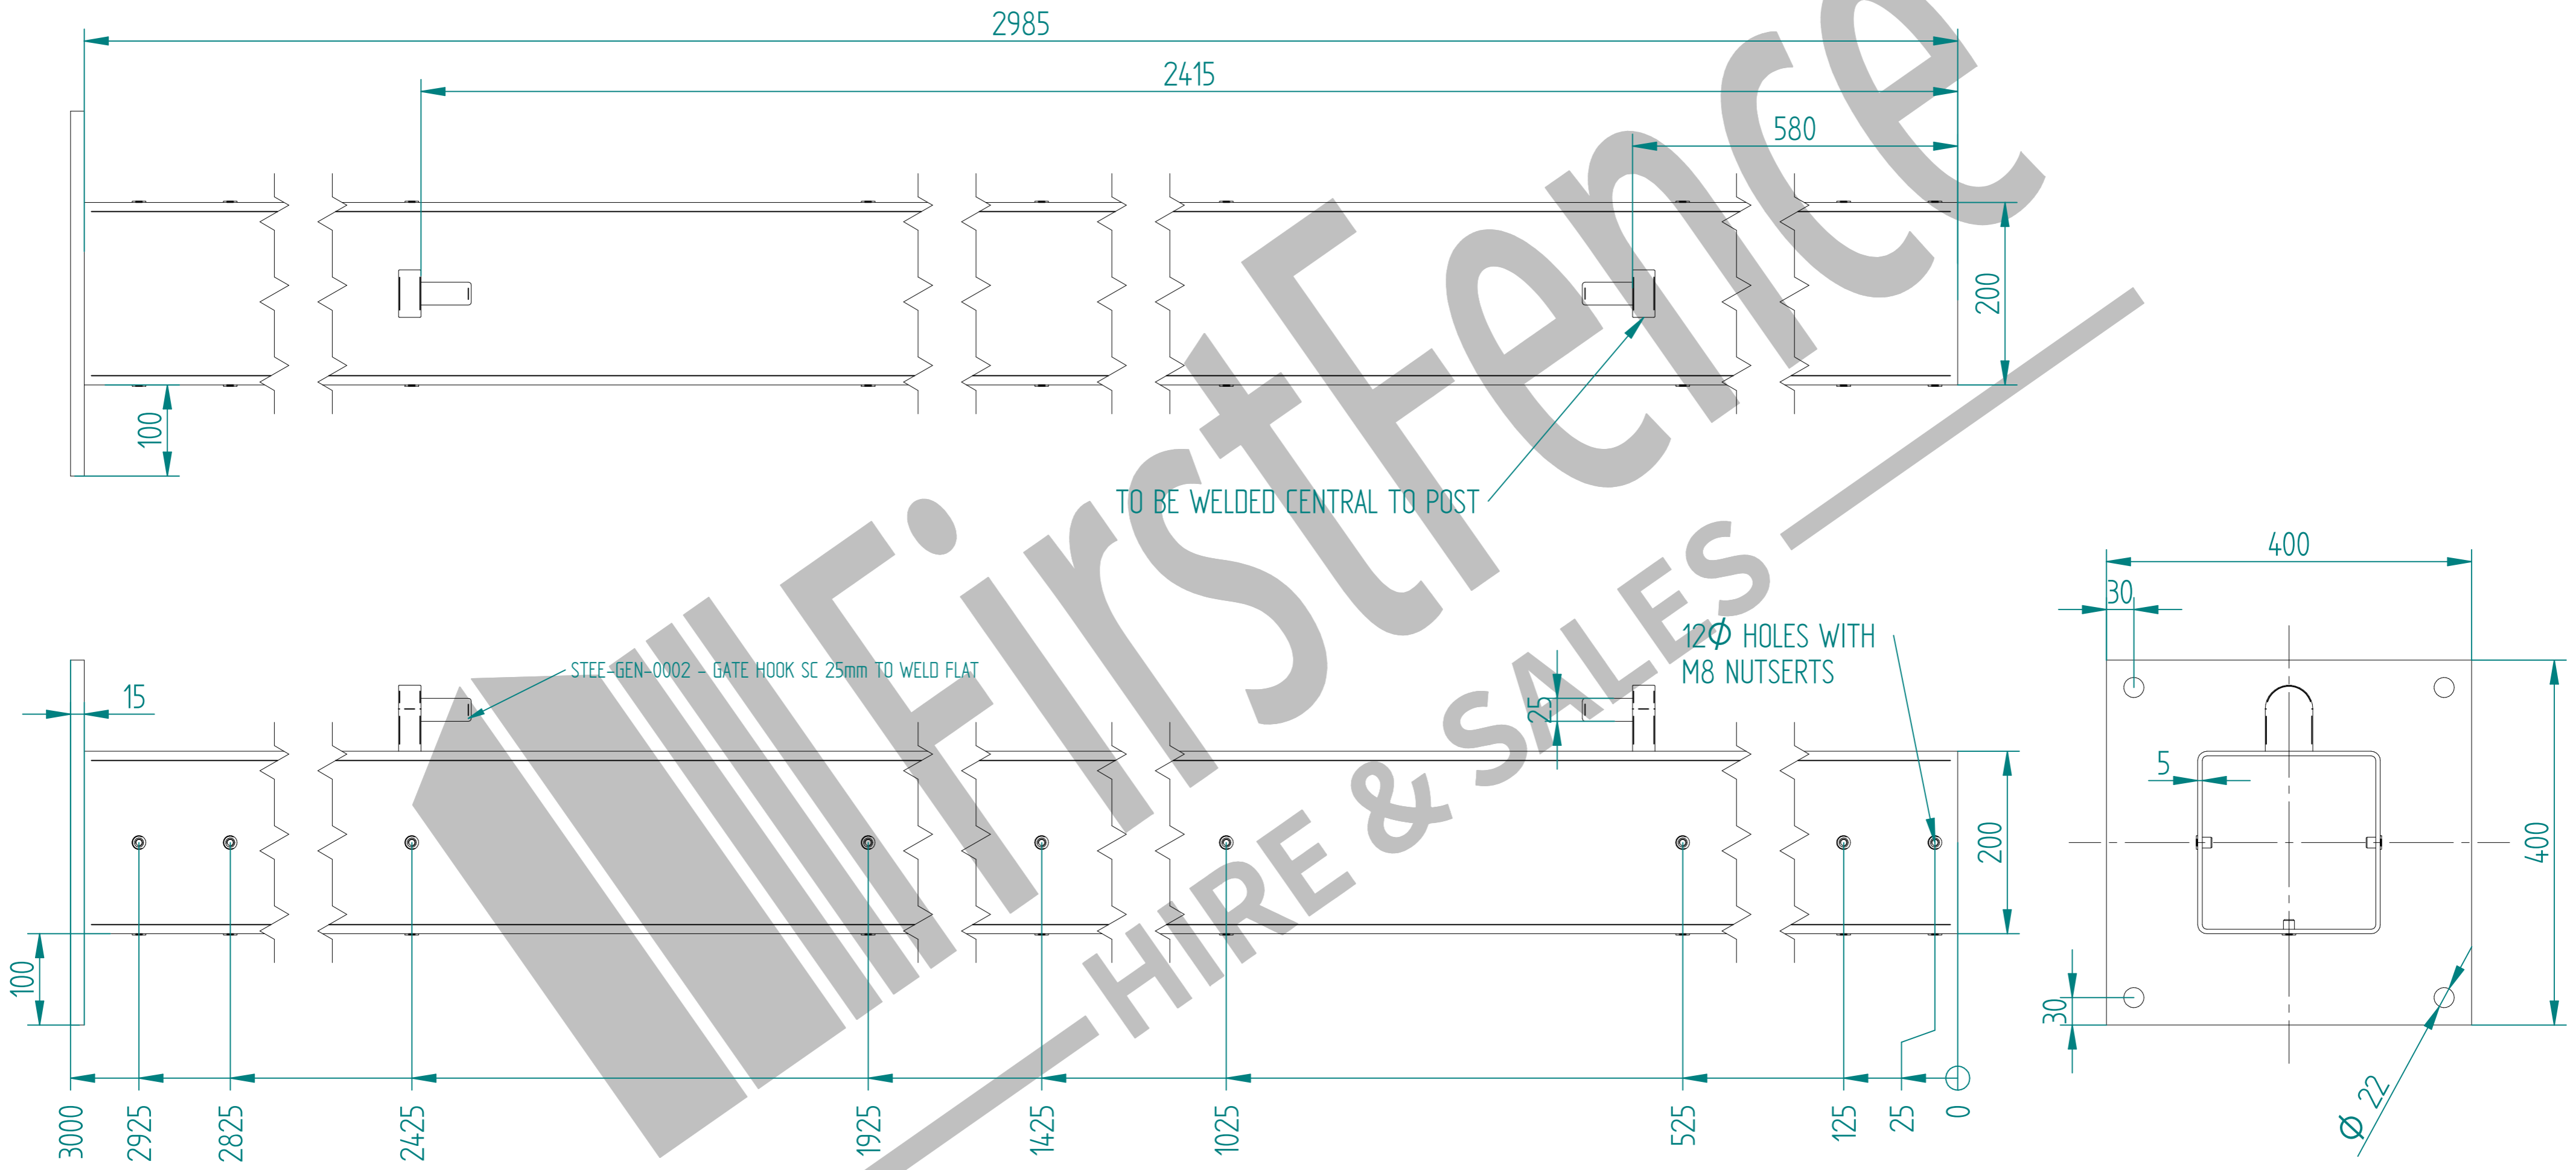

3.0m HIGH BOLT DOWN MESH HINGE GATE POST 200X200 BOX SECTION

	NAME	DATE	TITLE
DRAWN	LT	23/03/22	MESH-HIN-3072 - 3.0m HIGH BOLT DOWN MESH HINGE GATE POST 200X200 BOX SECTION
TOLERANCE	± 2mm Unless Stated Otherwise		First Fence Ltd, Kiln Way, Swadlincote, Derbyshire, DE11 8EA 01283 512 111 sales@firstfence.co.uk
3RD ANGLE 			NOTE: SHOULD ANY DISCREPANCIES BE FOUND WITH THIS DRAWING, PLEASE INFORM FIRSTFENCE. COPYRIGHT OF THIS DRAWING IS OWNED BY FIRSTFENCE LIMITED. SIZE A2 WEIGHT: 110.2 kg
			REV A
			SHEET 6 OF 6