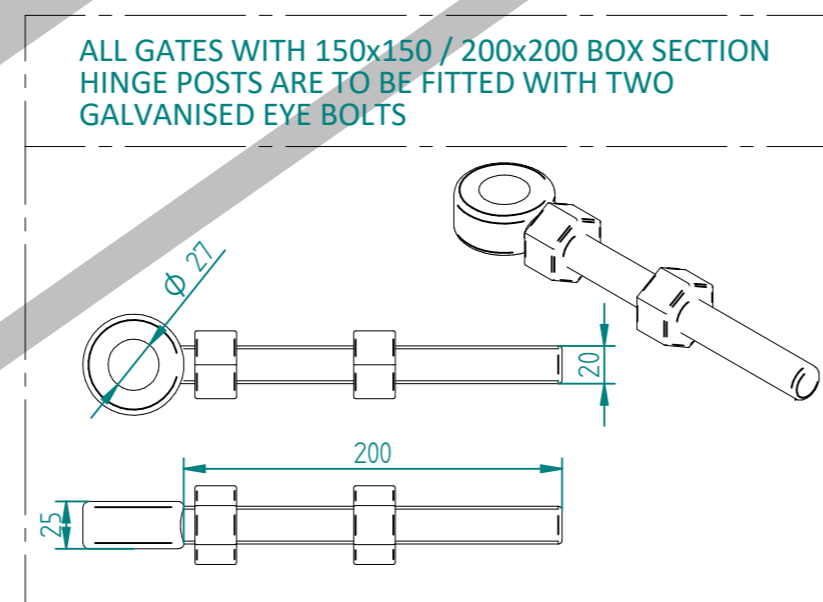

# 3.0m X 10.0m WIDE DOUBLE LEAF DIG IN 358 MESH GATE KIT

RIGHT HAND HUNG  
(From Outside Looking In)

Item	Component Name	Quantity
A	MESH-SLI-6092 - 358 MESH GATE SLIDER 3.0m X 5.0m WIDE	1
B	MESH-CAT-6092 - 358 MESH GATE CATCH 3.0m X 5.0m WIDE	1
C	MESH-HIN-3062 - 3.0m HIGH DIG IN MESH HINGE GATE POST 200X200 BOX SECTION	2
D	ACCS-GEN-0002 - ADJUSTABLE GATE EYE G 200mm cw 25mm	4
E	ACCS-GEN-0101 - UNIVERSAL GATE DROP BOLT	2
F	ACCS-RIB-0003 - 60x60 BLACK RIBBED INSERTS	4
G	ACCS-RIB-0008 - 200x200 BLACK RIBBED INSERTS	2

NAME	DATE	TITLE
LT	23/03/22	MESH-KIT-8834 - 3.0m X 10.0m WIDE DOUBLE LEAF DIG IN 358 MESH GATE KIT
TOLERANCE ± 2mm Unless Stated Otherwise		First Fence Ltd, Kiln Way, Swadincote, Derbyshire, DE11 8EA 01283 512 111 sales@firstfence.co.uk
3RD ANGLE		NOTE: SHOULD ANY DISCREPANCIES BE FOUND WITH THIS DRAWING, PLEASE INFORM FIRSTFENCE. COPYRIGHT OF THIS DRAWING IS OWNED BY FIRSTFENCE LIMITED. SIZE A2 WEIGHT: 734.7 kg
		REV A

# 3.0m HIGH DIG IN MESH HINGE GATE POST 200X200 BOX SECTION (AL 4000mm)

TO BE WELDED CENTRAL TO POST

STEE-GEN-0002 - GATE HOOK SC 25mm TO WELD FLAT

12Ø HOLES WITH M8 NUTSERTS

	NAME	DATE	TITLE
DRAWN	LT	23/03/22	MESH-HIN-3062 - 3.0m HIGH DIG IN MESH HINGE GATE POST 200X200 BOX SECTION
TOLERANCE	± 2mm Unless Stated Otherwise		First Fence Ltd, Kiln Way, Swadincote, Derbyshire, DE11 8EA 01283 512 111 sales@firstfence.co.uk
3RD ANGLE			
SIZE A2			REV A
WEIGHT: 122.1 kg			SHEET 3 OF 6

# 3.0m X 10.0m WIDE DOUBLE LEAF BOLT DOWN 358 MESH GATE KIT

**RIGHT HAND HUNG**  
(From Outside Looking In)

ALL GATES & POSTS ARE TO BE FITTED WITH BLACK PLASTIC INSERTS

ALL GATES WITH 150x150 / 200x200 BOX SECTION HINGE POSTS ARE TO BE FITTED WITH TWO GALVANISED EYE BOLTS