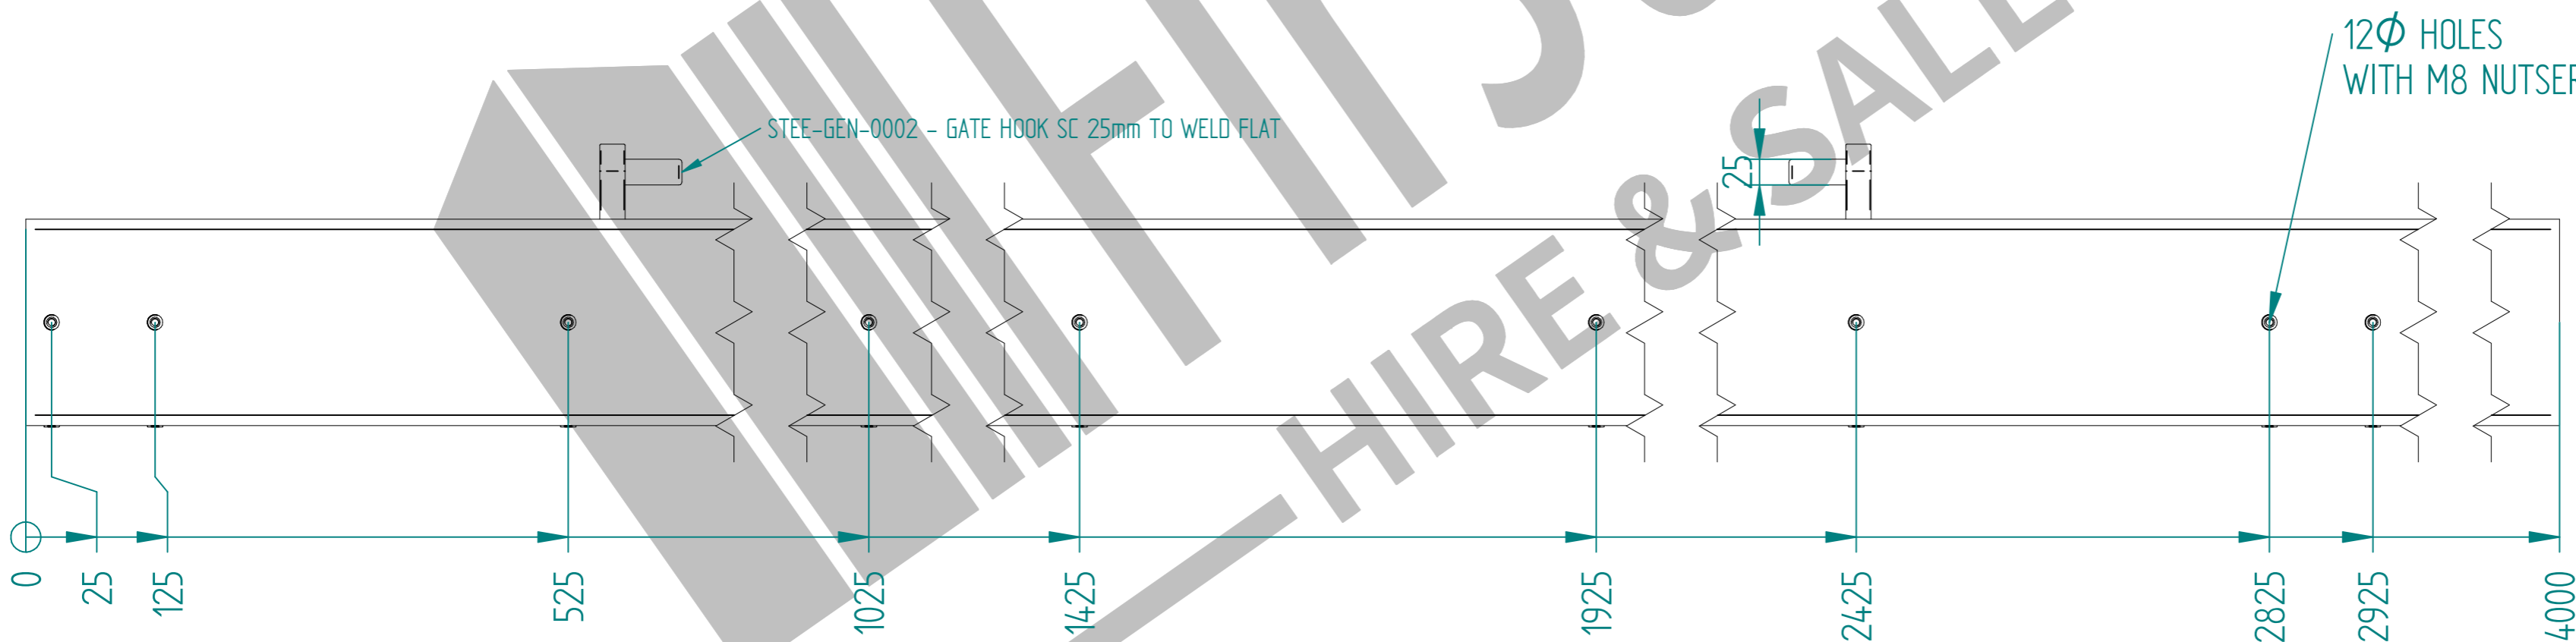

# 3.0m X 10.0m WIDE DOUBLE LEAF DIG IN 358 MESH GATE KIT

RIGHT HAND HUNG  
(From Outside Looking In)

Item	Component Name	Quantity
A	MESH-SLI-6092 - 358 MESH GATE SLIDER 3.0m X 5.0m WIDE	1
B	MESH-CAT-6092 - 358 MESH GATE CATCH 3.0m X 5.0m WIDE	1
C	MESH-HIN-3062 - 3.0m HIGH DIG IN MESH HINGE GATE POST 200X200 BOX SECTION	2
D	ACCS-GEN-0002 - ADJUSTABLE GATE EYE G 200mm cw 25mm	4
E	ACCS-GEN-0101 - UNIVERSAL GATE DROP BOLT	2
F	ACCS-RIB-0003 - 60x60 BLACK RIBBED INSERTS	4
G	ACCS-RIB-0008 - 200x200 BLACK RIBBED INSERTS	2

NAME	DATE	TITLE
LT	23/03/22	MESH-KIT-8834 - 3.0m X 10.0m WIDE DOUBLE LEAF DIG IN 358 MESH GATE KIT
TOLERANCE ± 2mm Unless Stated Otherwise		First Fence Ltd, Kiln Way, Swadincote, Derbyshire, DE11 8EA 01283 512 111 sales@firstfence.co.uk
3RD ANGLE		NOTE: SHOULD ANY DISCREPANCIES BE FOUND WITH THIS DRAWING, PLEASE INFORM FIRSTFENCE. COPYRIGHT OF THIS DRAWING IS OWNED BY FIRSTFENCE LIMITED. SIZE A2 WEIGHT: 734.7 kg
		REV A

# 3.0m HIGH DIG IN MESH HINGE GATE POST 200X200 BOX SECTION (AL 4000mm)

TO BE WELDED CENTRAL TO POST

STEE-GEN-0002 - GATE HOOK SC 25mm TO WELD FLAT

12Ø HOLES WITH M8 NUTSERTS

	NAME	DATE	TITLE
DRAWN	LT	23/03/22	MESH-HIN-3062 - 3.0m HIGH DIG IN MESH HINGE GATE POST 200X200 BOX SECTION
TOLERANCE	± 2mm Unless Stated Otherwise		First Fence Ltd, Kiln Way, Swadincote, Derbyshire, DE11 8EA 01283 512 111 sales@firstfence.co.uk
3RD ANGLE			
SIZE A2			REV A
WEIGHT: 122.1 kg			SHEET 3 OF 6

# 3.0m X 10.0m WIDE DOUBLE LEAF BOLT DOWN 358 MESH GATE KIT

**RIGHT HAND HUNG**  
(From Outside Looking In)

ALL GATES & POSTS ARE TO BE FITTED WITH BLACK PLASTIC INSERTS

ALL GATES WITH 150x150 / 200x200 BOX SECTION HINGE POSTS ARE TO BE FITTED WITH TWO GALVANISED EYE BOLTS