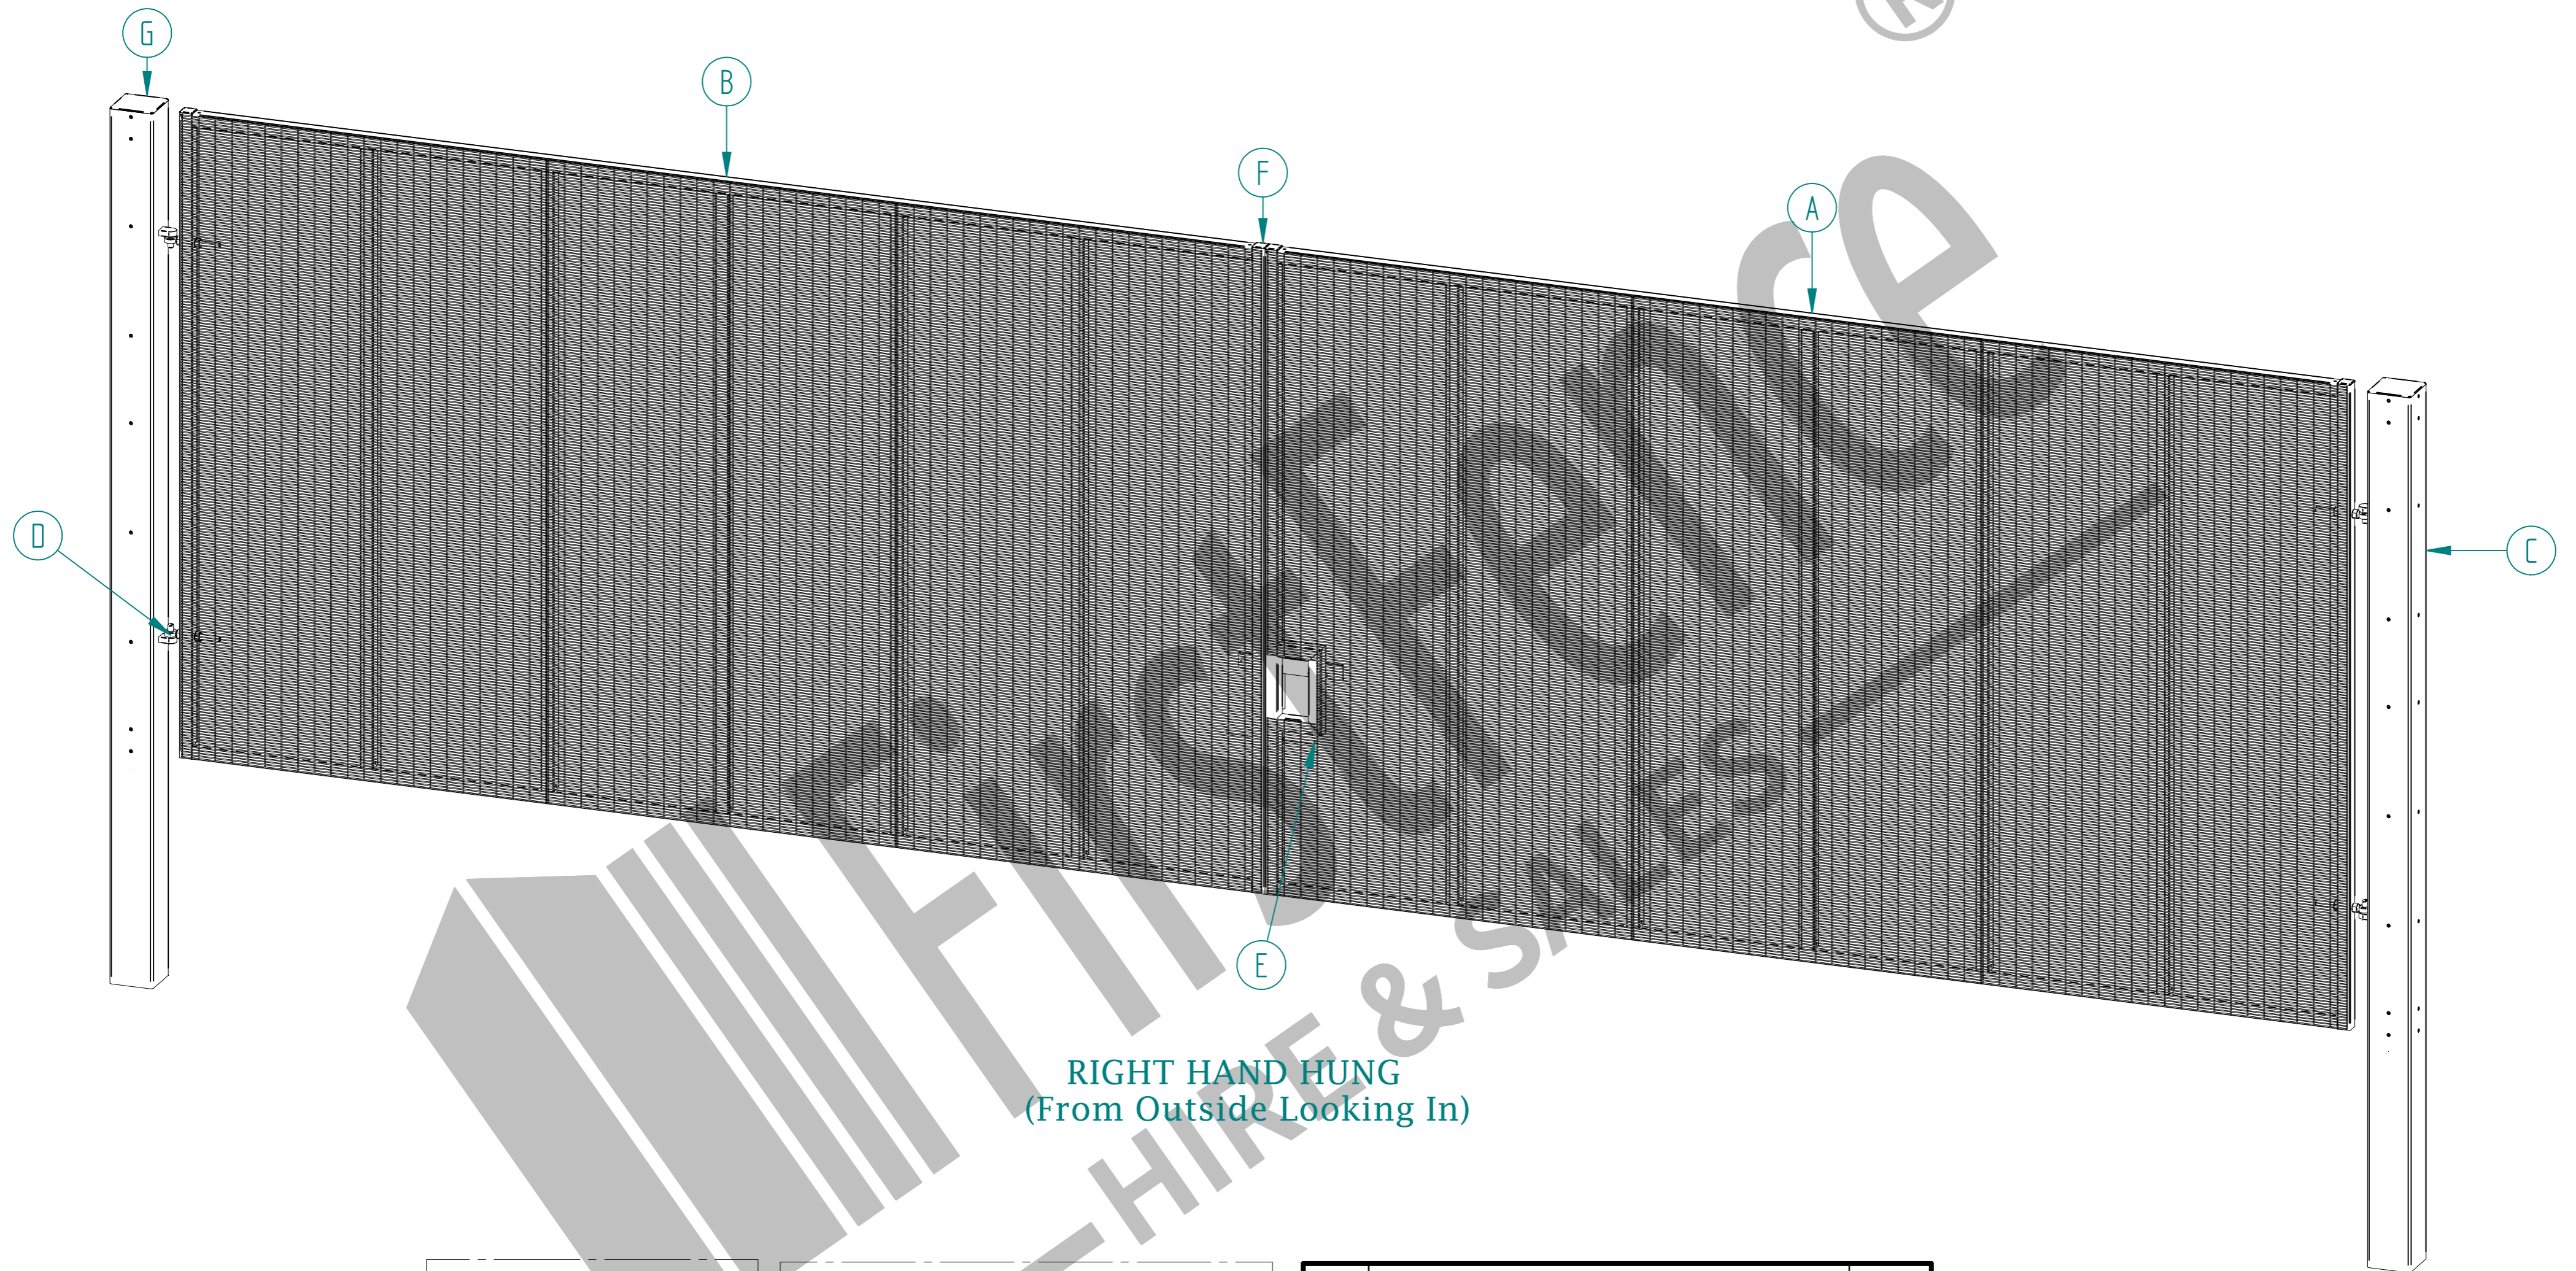

# 3.0m X 10.0m WIDE DOUBLE LEAF DIG IN 358 MESH GATE KIT

RIGHT HAND HUNG  
(From Outside Looking In)

Item	Component Name	Quantity
A	MESH-SLI-6092 - 358 MESH GATE SLIDER 3.0m X 5.0m WIDE	1
B	MESH-CAT-6092 - 358 MESH GATE CATCH 3.0m X 5.0m WIDE	1
C	MESH-HIN-3062 - 3.0m HIGH DIG IN MESH HINGE GATE POST 200X200 BOX SECTION	2
D	ACCS-GEN-0002 - ADJUSTABLE GATE EYE G 200mm cw 25mm	4
E	ACCS-GEN-0101 - UNIVERSAL GATE DROP BOLT	2
F	ACCS-RIB-0003 - 60x60 BLACK RIBBED INSERTS	4
G	ACCS-RIB-0008 - 200x200 BLACK RIBBED INSERTS	2

NAME	DATE	TITLE
LT	23/03/22	MESH-KIT-8834 - 3.0m X 10.0m WIDE DOUBLE LEAF DIG IN 358 MESH GATE KIT
TOLERANCE ± 2mm Unless Stated Otherwise		First Fence Ltd, Kiln Way, Swadincote, Derbyshire, DE11 8EA 01283 512 111 sales@firstfence.co.uk
3RD ANGLE		NOTE: SHOULD ANY DISCREPANCIES BE FOUND WITH THIS DRAWING, PLEASE INFORM FIRSTFENCE. COPYRIGHT OF THIS DRAWING IS OWNED BY FIRSTFENCE LIMITED. SIZE A2 WEIGHT: 734.7 kg
		REV A

	NAME	DATE	TITLE
DRAWN	LT	23/03/22	MESH-KIT-8834 - 3.0m X 10.0m WIDE DOUBLE LEAF DIG IN 358 MESH GATE KIT
TOLERANCE	± 2mm Unless Stated Otherwise		First Fence Ltd, Kiln Way, Swadlincote, Derbyshire, DE11 8EA 01283 512 111 sales@firstfence.co.uk
3RD ANGLE			NOTE: SHOULD ANY DISCREPANCIES BE FOUND WITH THIS DRAWING, PLEASE INFORM FIRSTFENCE. COPYRIGHT OF THIS DRAWING IS OWNED BY FIRSTFENCE LIMITED. SIZE A2 WEIGHT: 734.7 kg
			REV A
			SHEET 2 OF 6

# 3.0m HIGH DIG IN MESH HINGE GATE POST 200X200 BOX SECTION (AL 4000mm)

TO BE WELDED CENTRAL TO POST

STEE-GEN-0002 - GATE HOOK SC 25mm TO WELD FLAT

12Ø HOLES WITH M8 NUTSERTS

	NAME	DATE	TITLE
DRAWN	LT	23/03/22	MESH-HIN-3062 - 3.0m HIGH DIG IN MESH HINGE GATE POST 200X200 BOX SECTION
TOLERANCE	± 2mm Unless Stated Otherwise		First Fence Ltd, Kiln Way, Swadincote, Derbyshire, DE11 8EA 01283 512 111 sales@firstfence.co.uk
3RD ANGLE			
SIZE A2			REV A
WEIGHT: 122.1 kg			SHEET 3 OF 6