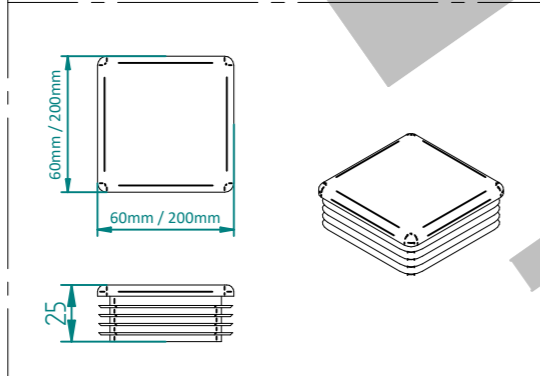

# 3.0m HIGH DIG IN MESH HINGE GATE POST 200X200 BOX SECTION (AL 4000mm)

TO BE WELDED CENTRAL TO POST

STEE-GEN-0002 - GATE HOOK SC 25mm TO WELD FLAT

12Ø HOLES WITH M8 NUTSERTS

	NAME	DATE	TITLE
DRAWN	LT	23/03/22	MESH-HIN-3062 - 3.0m HIGH DIG IN MESH HINGE GATE POST 200X200 BOX SECTION
TOLERANCE	± 2mm Unless Stated Otherwise		First Fence Ltd, Kiln Way, Swadincote, Derbyshire, DE11 8EA 01283 512 111 sales@firstfence.co.uk
3RD ANGLE			
SIZE A2			REV A
WEIGHT: 122.1 kg			SHEET 3 OF 6

# 3.0m X 10.0m WIDE DOUBLE LEAF BOLT DOWN 358 MESH GATE KIT

**RIGHT HAND HUNG**  
(From Outside Looking In)

ALL GATES & POSTS ARE TO BE FITTED WITH BLACK PLASTIC INSERTS

ALL GATES WITH 150x150 / 200x200 BOX SECTION HINGE POSTS ARE TO BE FITTED WITH TWO GALVANISED EYE BOLTS

Item	Component Name	Quantity
A	MESH-SLI-6092 - 358 MESH GATE SLIDER 3.0m X 5.0m WIDE	1
B	MESH-CAT-6092 - 358 MESH GATE CATCH 3.0m X 5.0m WIDE	1
C	MESH-HIN-3072 - 3.0m HIGH BOLT DOWN MESH HINGE GATE POST 200X200 BOX SECTION	2
D	ACCS-GEN-0002 - ADJUSTABLE GATE EYE G 200mm cw 25mm	4
E	ACCS-GEN-0101 - UNIVERSAL GATE DROP BOLT	2
F	ACCS-RIB-0003 - 60x60 BLACK RIBBED INSERTS	4
G	ACCS-RIB-0008 - 200x200 BLACK RIBBED INSERTS	2

NAME	DATE	TITLE
LT	23/03/22	MESH-KIT-8835 - 3.0m X 10.0m WIDE DOUBLE LEAF BOLT DOWN 358 MESH GATE KIT
TOLERANCE ± 2mm Unless Stated Otherwise		First Fence Ltd, Kiln Way, Swadlincote, Derbyshire, DE11 8EA 01283 512 111 sales@firstfence.co.uk
SIZE A2	NOTE: SHOULD ANY DISCREPANCIES BE FOUND WITH THIS DRAWING, PLEASE INFORM FIRSTFENCE. COPYRIGHT OF THIS DRAWING IS OWNED BY FIRSTFENCE LIMITED.	REV A
WEIGHT: 710.9 kg		SHEET 4 OF 6