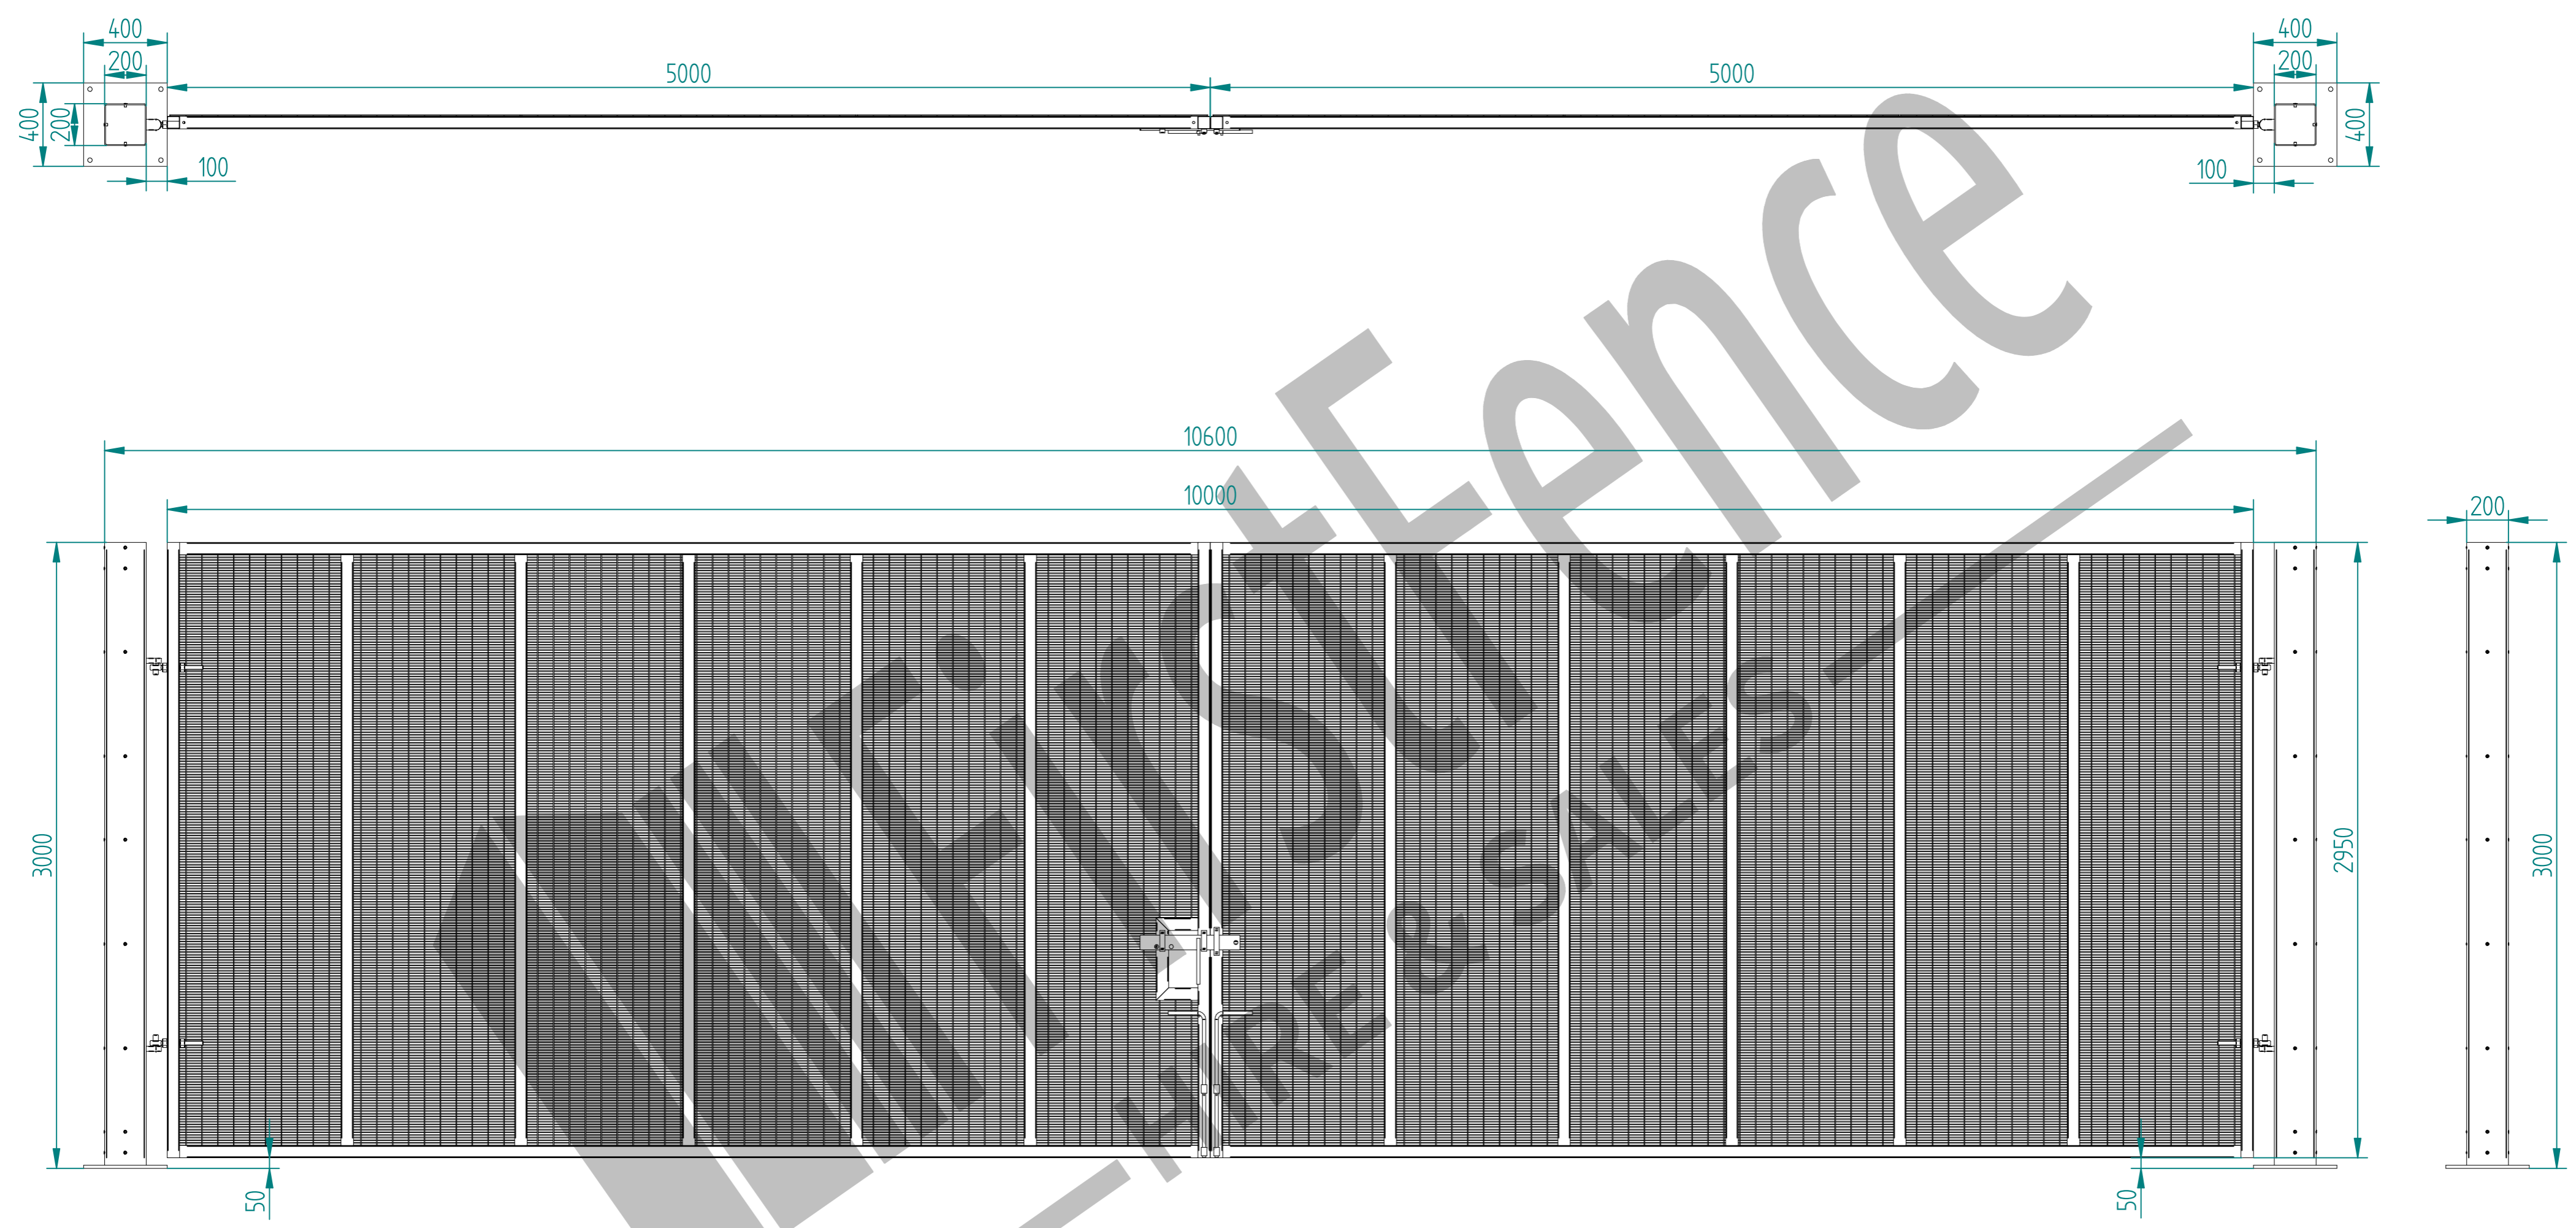

NAME	DATE	TITLE
DRAWN	LT	23/03/22	MESH-KIT-8835 - 3.0m X 10.0m WIDE DOUBLE LEAF BOLT DOWN 358 MESH GATE KIT
TOLERANCE	± 2mm Unless Stated Otherwise		First Fence Ltd, Kiln Way, Swadlincote, Derbyshire, DE11 8EA 01283 512 111 sales@firstfence.co.uk
	3RD ANGLE		
SIZE	A2		REV A
WEIGHT: 710.9 kg			SHEET 5 OF 6