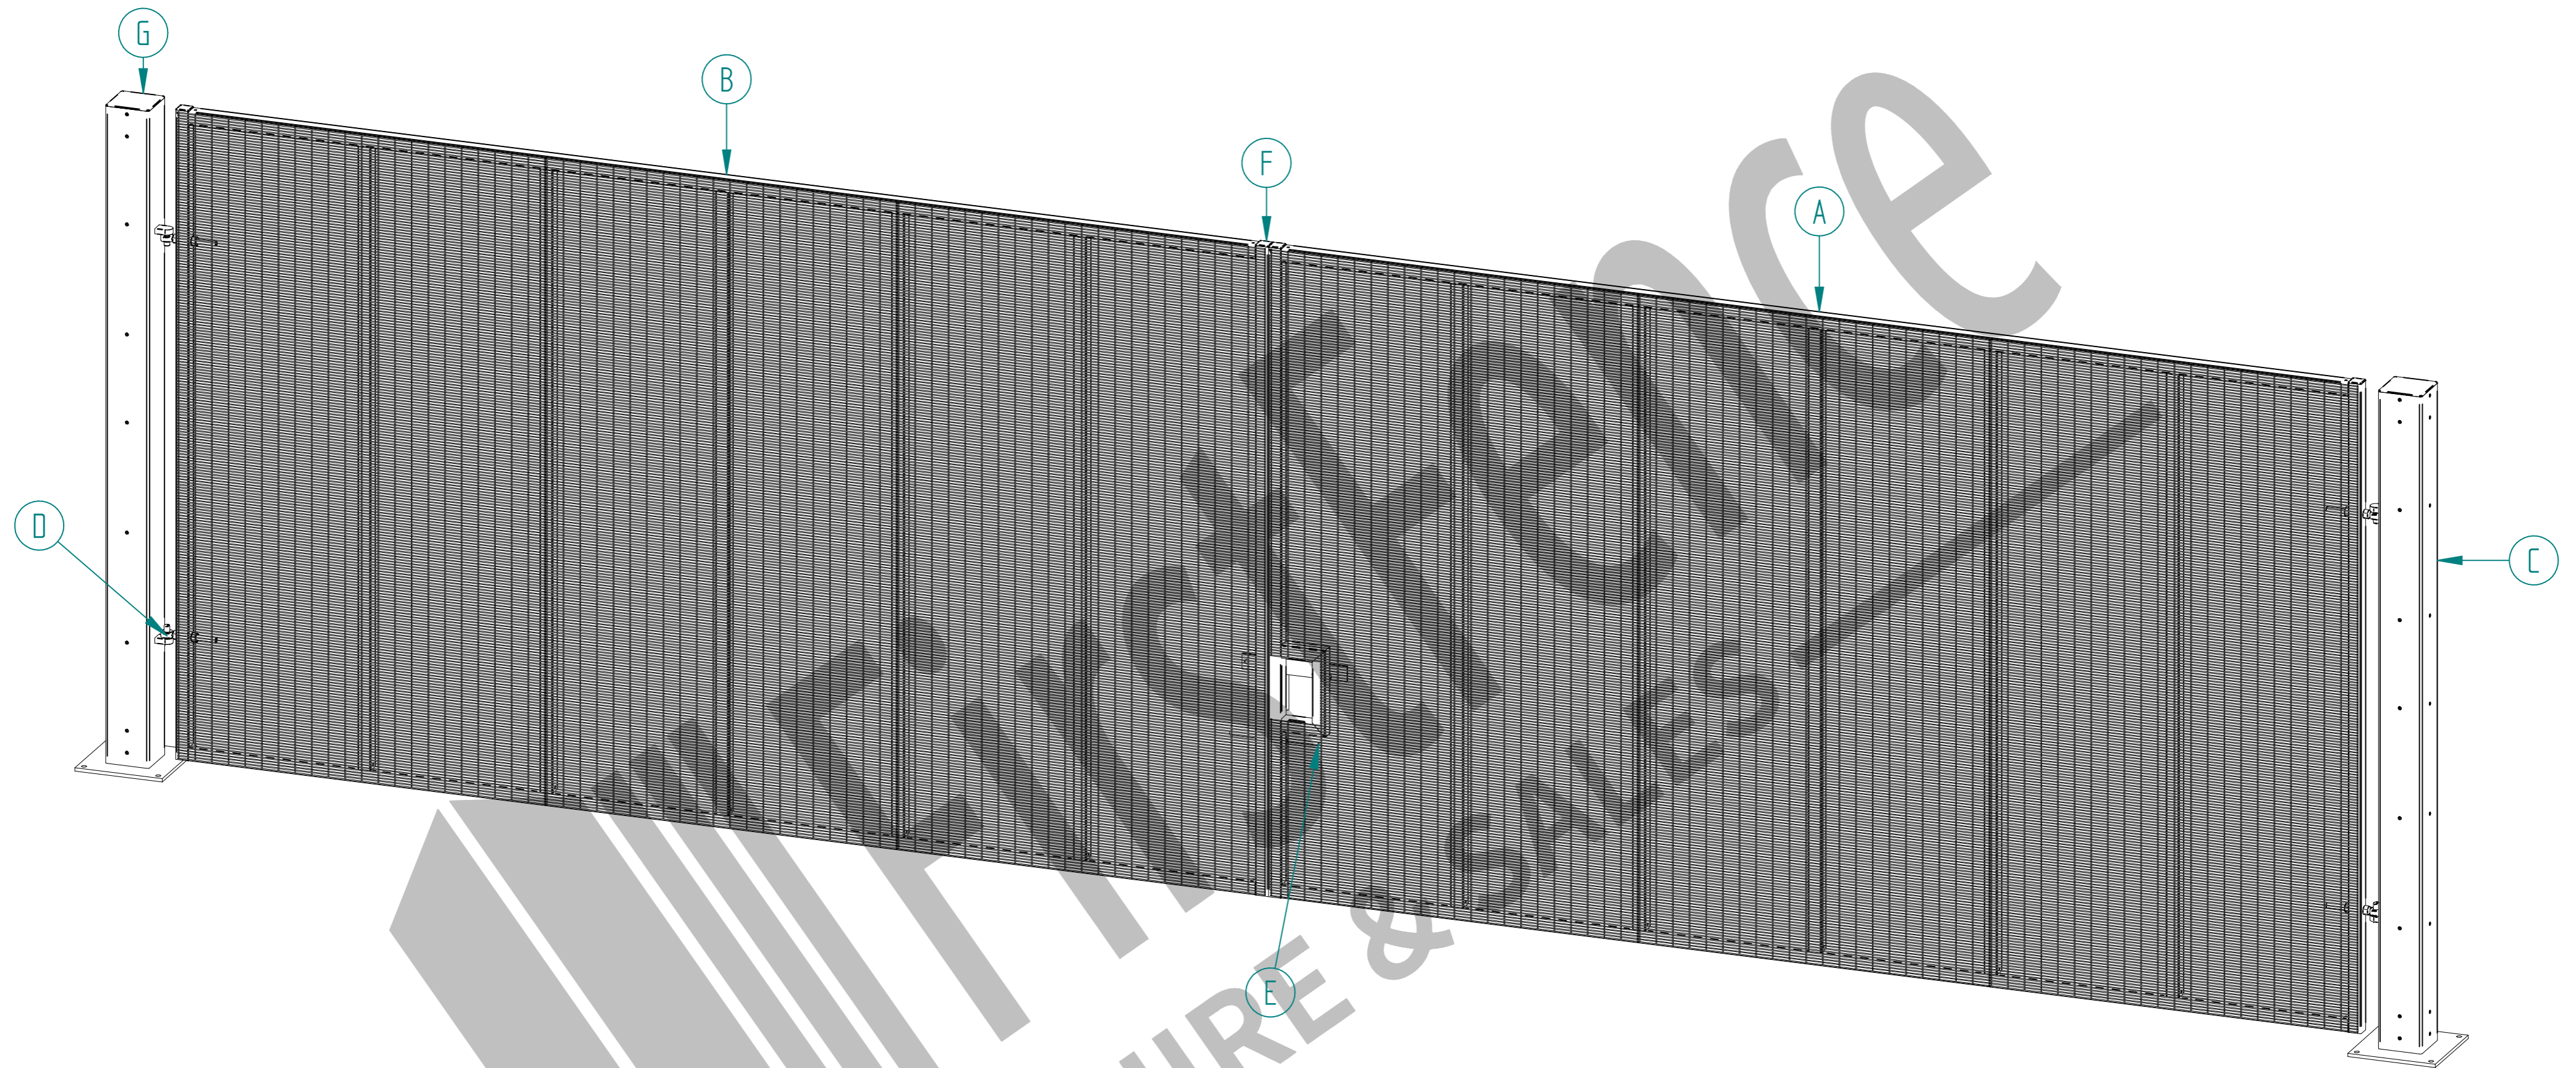

# 3.0m X 10.0m WIDE DOUBLE LEAF DIG IN 358 MESH GATE KIT

RIGHT HAND HUNG  
(From Outside Looking In)

Item	Component Name	Quantity
A	MESH-SLI-6092 - 358 MESH GATE SLIDER 3.0m X 5.0m WIDE	1
B	MESH-CAT-6092 - 358 MESH GATE CATCH 3.0m X 5.0m WIDE	1
C	MESH-HIN-3062 - 3.0m HIGH DIG IN MESH HINGE GATE POST 200X200 BOX SECTION	2
D	ACCS-GEN-0002 - ADJUSTABLE GATE EYE G 200mm cw 25mm	4
E	ACCS-GEN-0101 - UNIVERSAL GATE DROP BOLT	2
F	ACCS-RIB-0003 - 60x60 BLACK RIBBED INSERTS	4
G	ACCS-RIB-0008 - 200x200 BLACK RIBBED INSERTS	2

# 3.0m HIGH DIG IN MESH HINGE GATE POST 200X200 BOX SECTION (AL 4000mm)

TO BE WELDED CENTRAL TO POST

STEE-GEN-0002 - GATE HOOK SC 25mm TO WELD FLAT

12Ø HOLES WITH M8 NUTSERTS

	NAME	DATE	TITLE
DRAWN	LT	23/03/22	MESH-HIN-3062 - 3.0m HIGH DIG IN MESH HINGE GATE POST 200X200 BOX SECTION
TOLERANCE	± 2mm Unless Stated Otherwise		First Fence Ltd, Kiln Way, Swadincote, Derbyshire, DE11 8EA 01283 512 111 sales@firstfence.co.uk
3RD ANGLE			
SIZE A2			REV A
WEIGHT: 122.1 kg			SHEET 3 OF 6

# 3.0m X 10.0m WIDE DOUBLE LEAF BOLT DOWN 358 MESH GATE KIT

**RIGHT HAND HUNG**  
(From Outside Looking In)

ALL GATES & POSTS ARE TO BE FITTED WITH BLACK PLASTIC INSERTS

ALL GATES WITH 150x150 / 200x200 BOX SECTION HINGE POSTS ARE TO BE FITTED WITH TWO GALVANISED EYE BOLTS

Item	Component Name	Quantity
A	MESH-SLI-6092 - 358 MESH GATE SLIDER 3.0m X 5.0m WIDE	1
B	MESH-CAT-6092 - 358 MESH GATE CATCH 3.0m X 5.0m WIDE	1
C	MESH-HIN-3072 - 3.0m HIGH BOLT DOWN MESH HINGE GATE POST 200X200 BOX SECTION	2
D	ACCS-GEN-0002 - ADJUSTABLE GATE EYE G 200mm cw 25mm	4
E	ACCS-GEN-0101 - UNIVERSAL GATE DROP BOLT	2
F	ACCS-RIB-0003 - 60x60 BLACK RIBBED INSERTS	4
G	ACCS-RIB-0008 - 200x200 BLACK RIBBED INSERTS	2