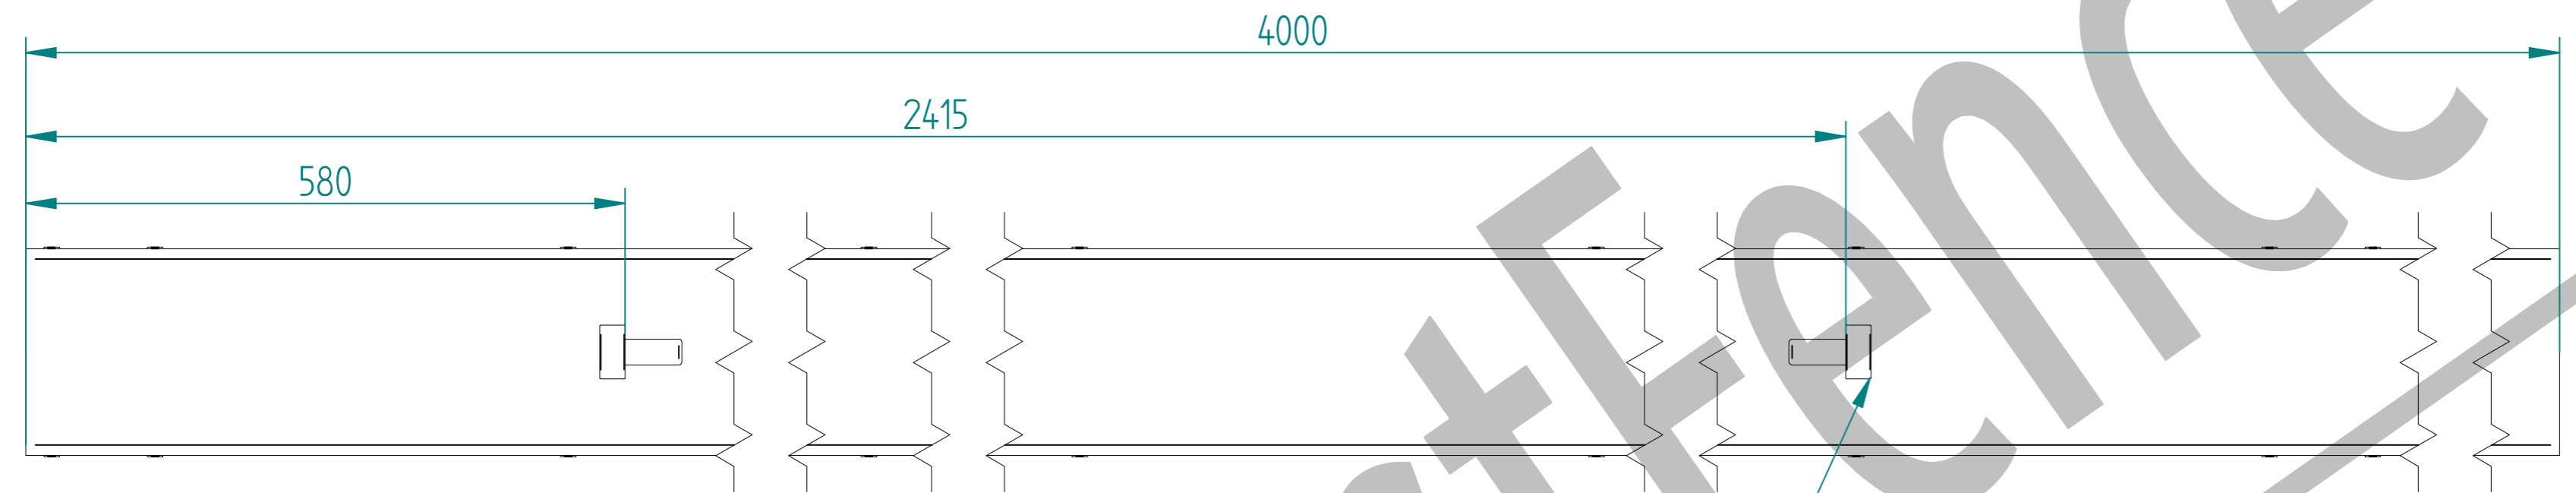

3.0m HIGH DIG IN MESH HINGE GATE POST 200X200 BOX SECTION (AL 4000mm)

TO BE WELDED CENTRAL TO POST