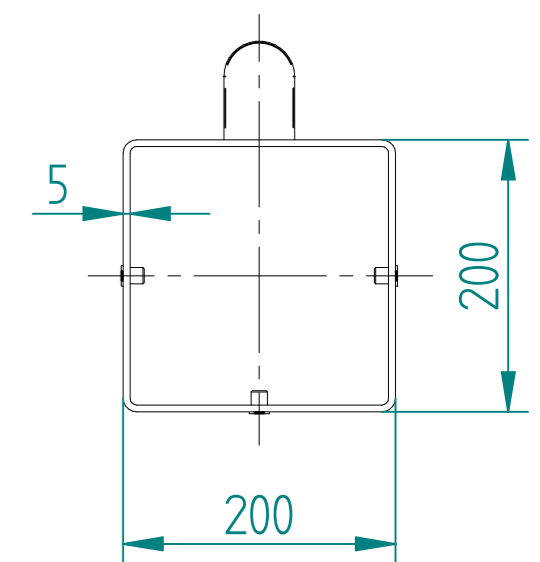

# 3.0m HIGH DIG IN MESH HINGE GATE POST 200X200 BOX SECTION (AL 4000mm)

TO BE WELDED CENTRAL TO POST

STEE-GEN-0002 - GATE HOOK SC 25mm TO WELD FLAT

12Ø HOLES WITH M8 NUTSERTS

	NAME	DATE	TITLE
DRAWN	LT	23/03/22	MESH-HIN-3062 - 3.0m HIGH DIG IN MESH HINGE GATE POST 200X200 BOX SECTION
TOLERANCE	± 2mm Unless Stated Otherwise		First Fence Ltd, Kiln Way, Swadincote, Derbyshire, DE11 8EA 01283 512 111 sales@firstfence.co.uk
3RD ANGLE			
SIZE A2			REV A
WEIGHT: 122.1 kg			SHEET 3 OF 6

# 3.0m X 10.0m WIDE DOUBLE LEAF BOLT DOWN 358 MESH GATE KIT

**RIGHT HAND HUNG**  
(From Outside Looking In)

ALL GATES & POSTS ARE TO BE FITTED WITH BLACK PLASTIC INSERTS

ALL GATES WITH 150x150 / 200x200 BOX SECTION HINGE POSTS ARE TO BE FITTED WITH TWO GALVANISED EYE BOLTS

Item	Component Name	Quantity
A	MESH-SLI-6092 - 358 MESH GATE SLIDER 3.0m X 5.0m WIDE	1
B	MESH-CAT-6092 - 358 MESH GATE CATCH 3.0m X 5.0m WIDE	1
C	MESH-HIN-3072 - 3.0m HIGH BOLT DOWN MESH HINGE GATE POST 200X200 BOX SECTION	2
D	ACCS-GEN-0002 - ADJUSTABLE GATE EYE G 200mm cw 25mm	4
E	ACCS-GEN-0101 - UNIVERSAL GATE DROP BOLT	2
F	ACCS-RIB-0003 - 60x60 BLACK RIBBED INSERTS	4
G	ACCS-RIB-0008 - 200x200 BLACK RIBBED INSERTS	2

	NAME	DATE	TITLE
DRAWN	LT	23/03/22	MESH-KIT-8835 - 3.0m X 10.0m WIDE DOUBLE LEAF BOLT DOWN 358 MESH GATE KIT
TOLERANCE	± 2mm Unless Stated Otherwise		First Fence Ltd, Kiln Way, Swadlincote, Derbyshire, DE11 8EA 01283 512 111 sales@firstfence.co.uk
	3RD ANGLE		
SIZE	A2		REV A
WEIGHT: 710.9 kg			SHEET 5 OF 6