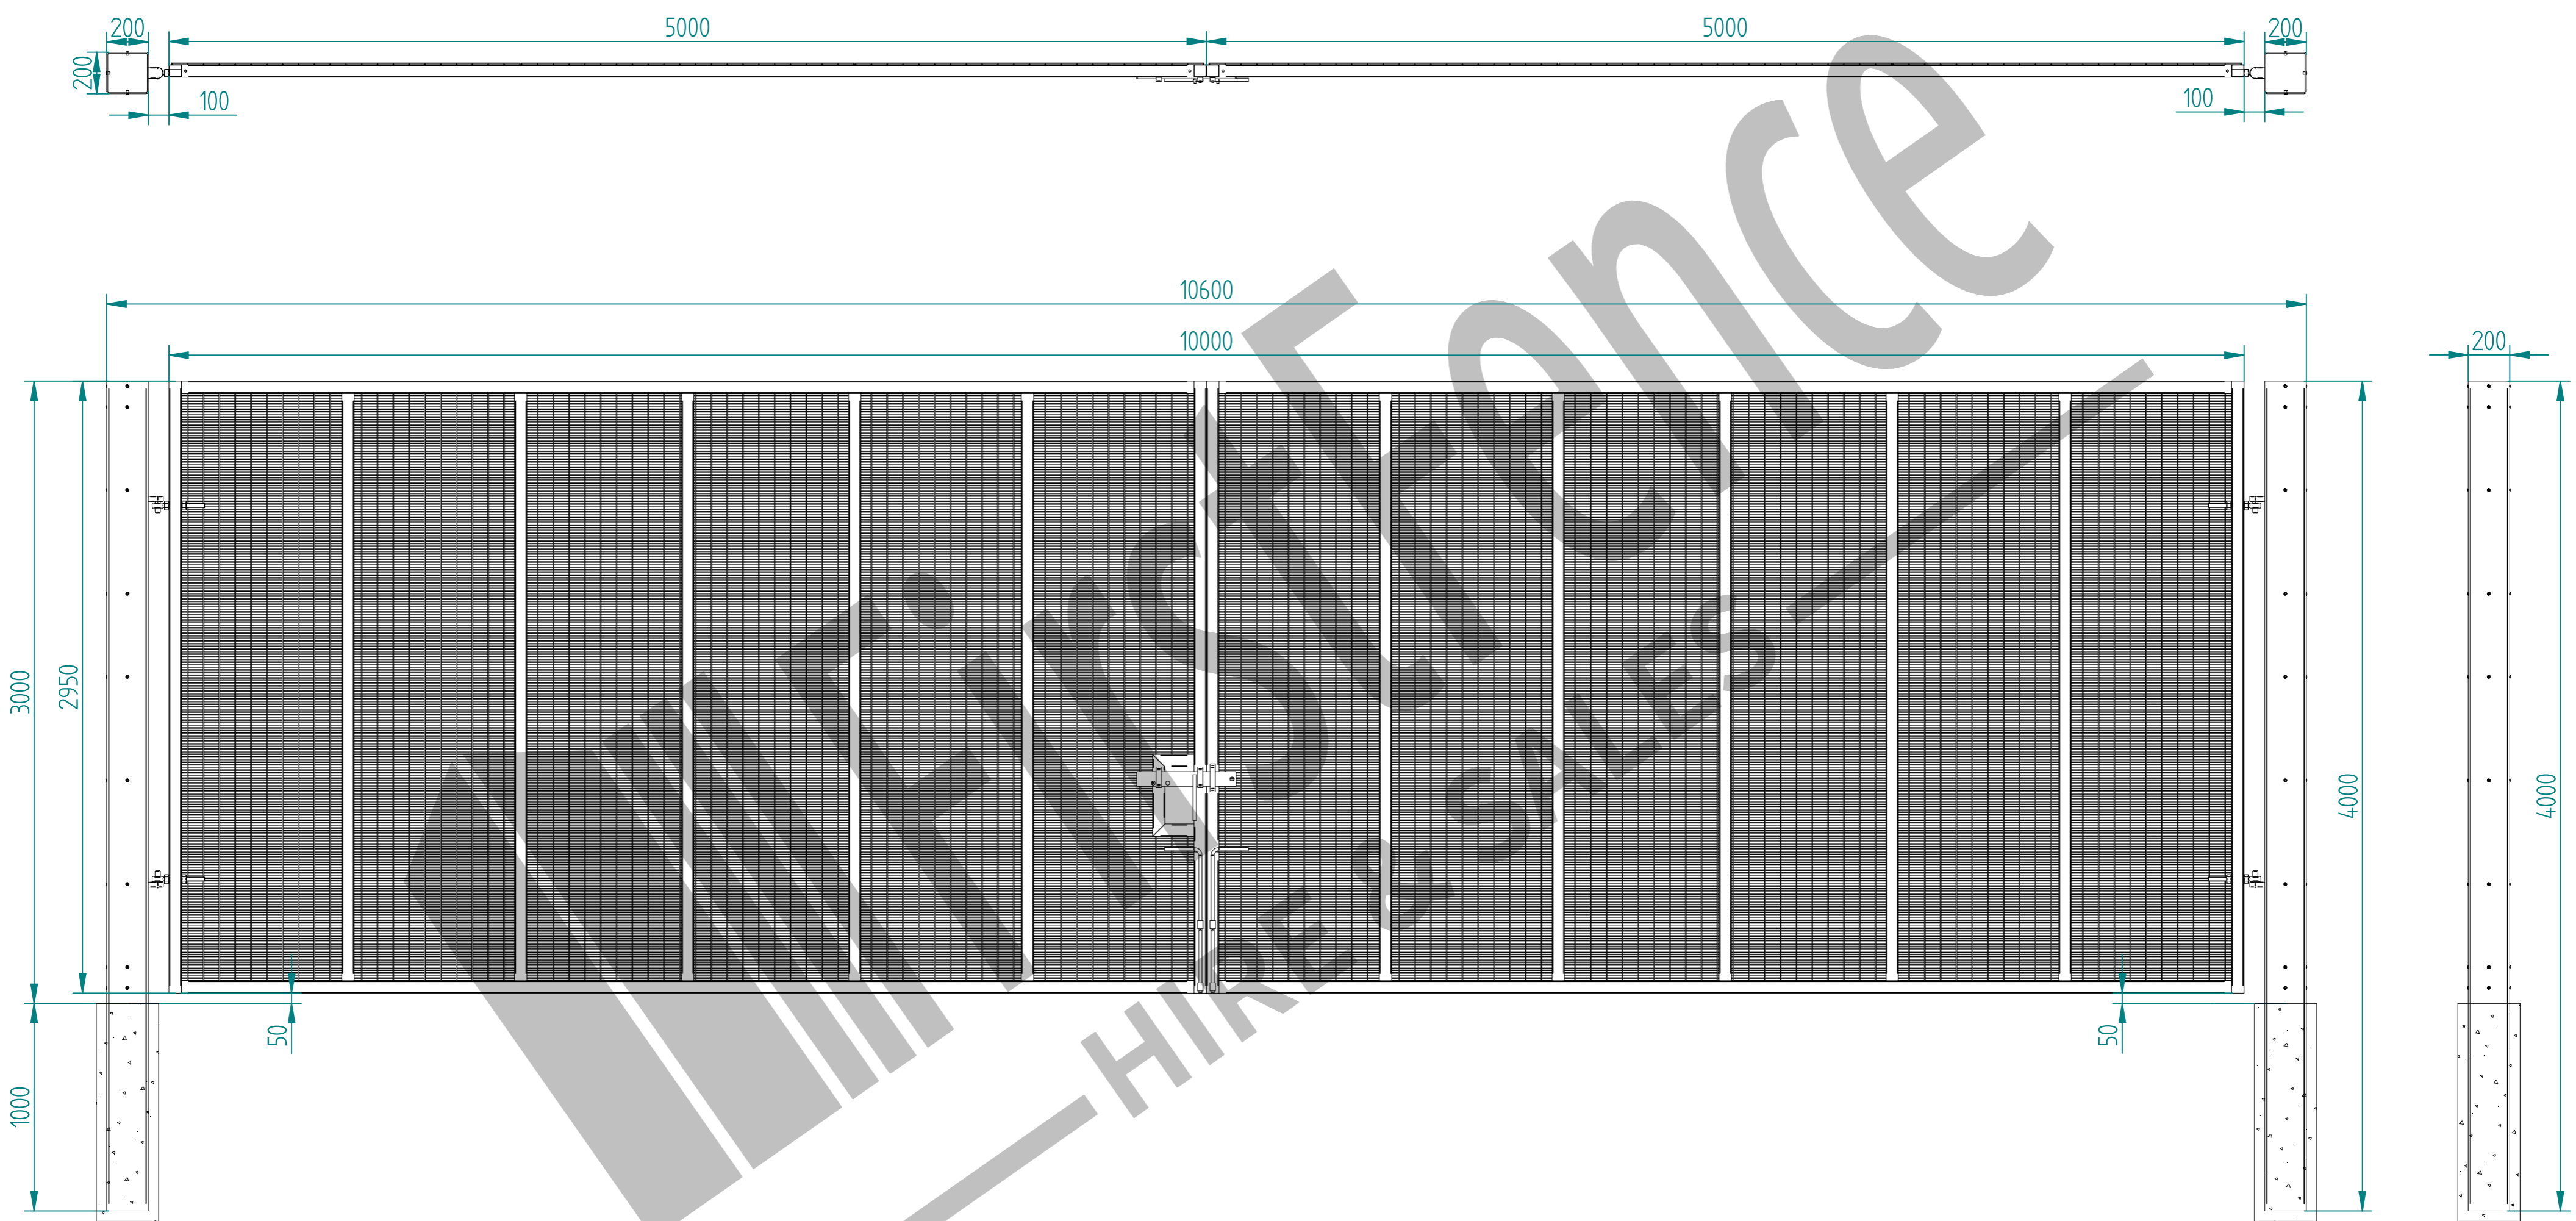

# 3.0m X 10.0m WIDE DOUBLE LEAF DIG IN 358 MESH GATE KIT

RIGHT HAND HUNG  
(From Outside Looking In)

Item	Component Name	Quantity
A	MESH-SLI-6092 - 358 MESH GATE SLIDER 3.0m X 5.0m WIDE	1
B	MESH-CAT-6092 - 358 MESH GATE CATCH 3.0m X 5.0m WIDE	1
C	MESH-HIN-3062 - 3.0m HIGH DIG IN MESH HINGE GATE POST 200X200 BOX SECTION	2
D	ACCS-GEN-0002 - ADJUSTABLE GATE EYE G 200mm cw 25mm	4
E	ACCS-GEN-0101 - UNIVERSAL GATE DROP BOLT	2
F	ACCS-RIB-0003 - 60x60 BLACK RIBBED INSERTS	4
G	ACCS-RIB-0008 - 200x200 BLACK RIBBED INSERTS	2

NAME	DATE	TITLE
LT	23/03/22	MESH-KIT-8834 - 3.0m X 10.0m WIDE DOUBLE LEAF DIG IN 358 MESH GATE KIT
TOLERANCE ± 2mm Unless Stated Otherwise		First Fence Ltd, Kiln Way, Swadincote, Derbyshire, DE11 8EA 01283 512 111 sales@firstfence.co.uk
3RD ANGLE		NOTE: SHOULD ANY DISCREPANCIES BE FOUND WITH THIS DRAWING, PLEASE INFORM FIRSTFENCE. COPYRIGHT OF THIS DRAWING IS OWNED BY FIRSTFENCE LIMITED. SIZE A2 WEIGHT: 734.7 kg
		REV A

	NAME	DATE	TITLE
DRAWN	LT	23/03/22	MESH-KIT-8834 - 3.0m X 10.0m WIDE DOUBLE LEAF DIG IN 358 MESH GATE KIT
TOLERANCE	± 2mm Unless Stated Otherwise		First Fence Ltd, Kiln Way, Swadlincote, Derbyshire, DE11 8EA 01283 512 111 sales@firstfence.co.uk
3RD ANGLE			NOTE: SHOULD ANY DISCREPANCIES BE FOUND WITH THIS DRAWING, PLEASE INFORM FIRSTFENCE. COPYRIGHT OF THIS DRAWING IS OWNED BY FIRSTFENCE LIMITED. SIZE A2 WEIGHT: 734.7 kg
			REV A
			SHEET 2 OF 6

# 3.0m HIGH DIG IN MESH HINGE GATE POST 200X200 BOX SECTION (AL 4000mm)

TO BE WELDED CENTRAL TO POST

STEE-GEN-0002 - GATE HOOK SC 25mm TO WELD FLAT

12Ø HOLES WITH M8 NUTSERTS

	NAME	DATE	TITLE
DRAWN	LT	23/03/22	MESH-HIN-3062 - 3.0m HIGH DIG IN MESH HINGE GATE POST 200X200 BOX SECTION
TOLERANCE	± 2mm Unless Stated Otherwise		First Fence Ltd, Kiln Way, Swadincote, Derbyshire, DE11 8EA 01283 512 111 sales@firstfence.co.uk
3RD ANGLE			
SIZE A2			REV A
WEIGHT: 122.1 kg			SHEET 3 OF 6