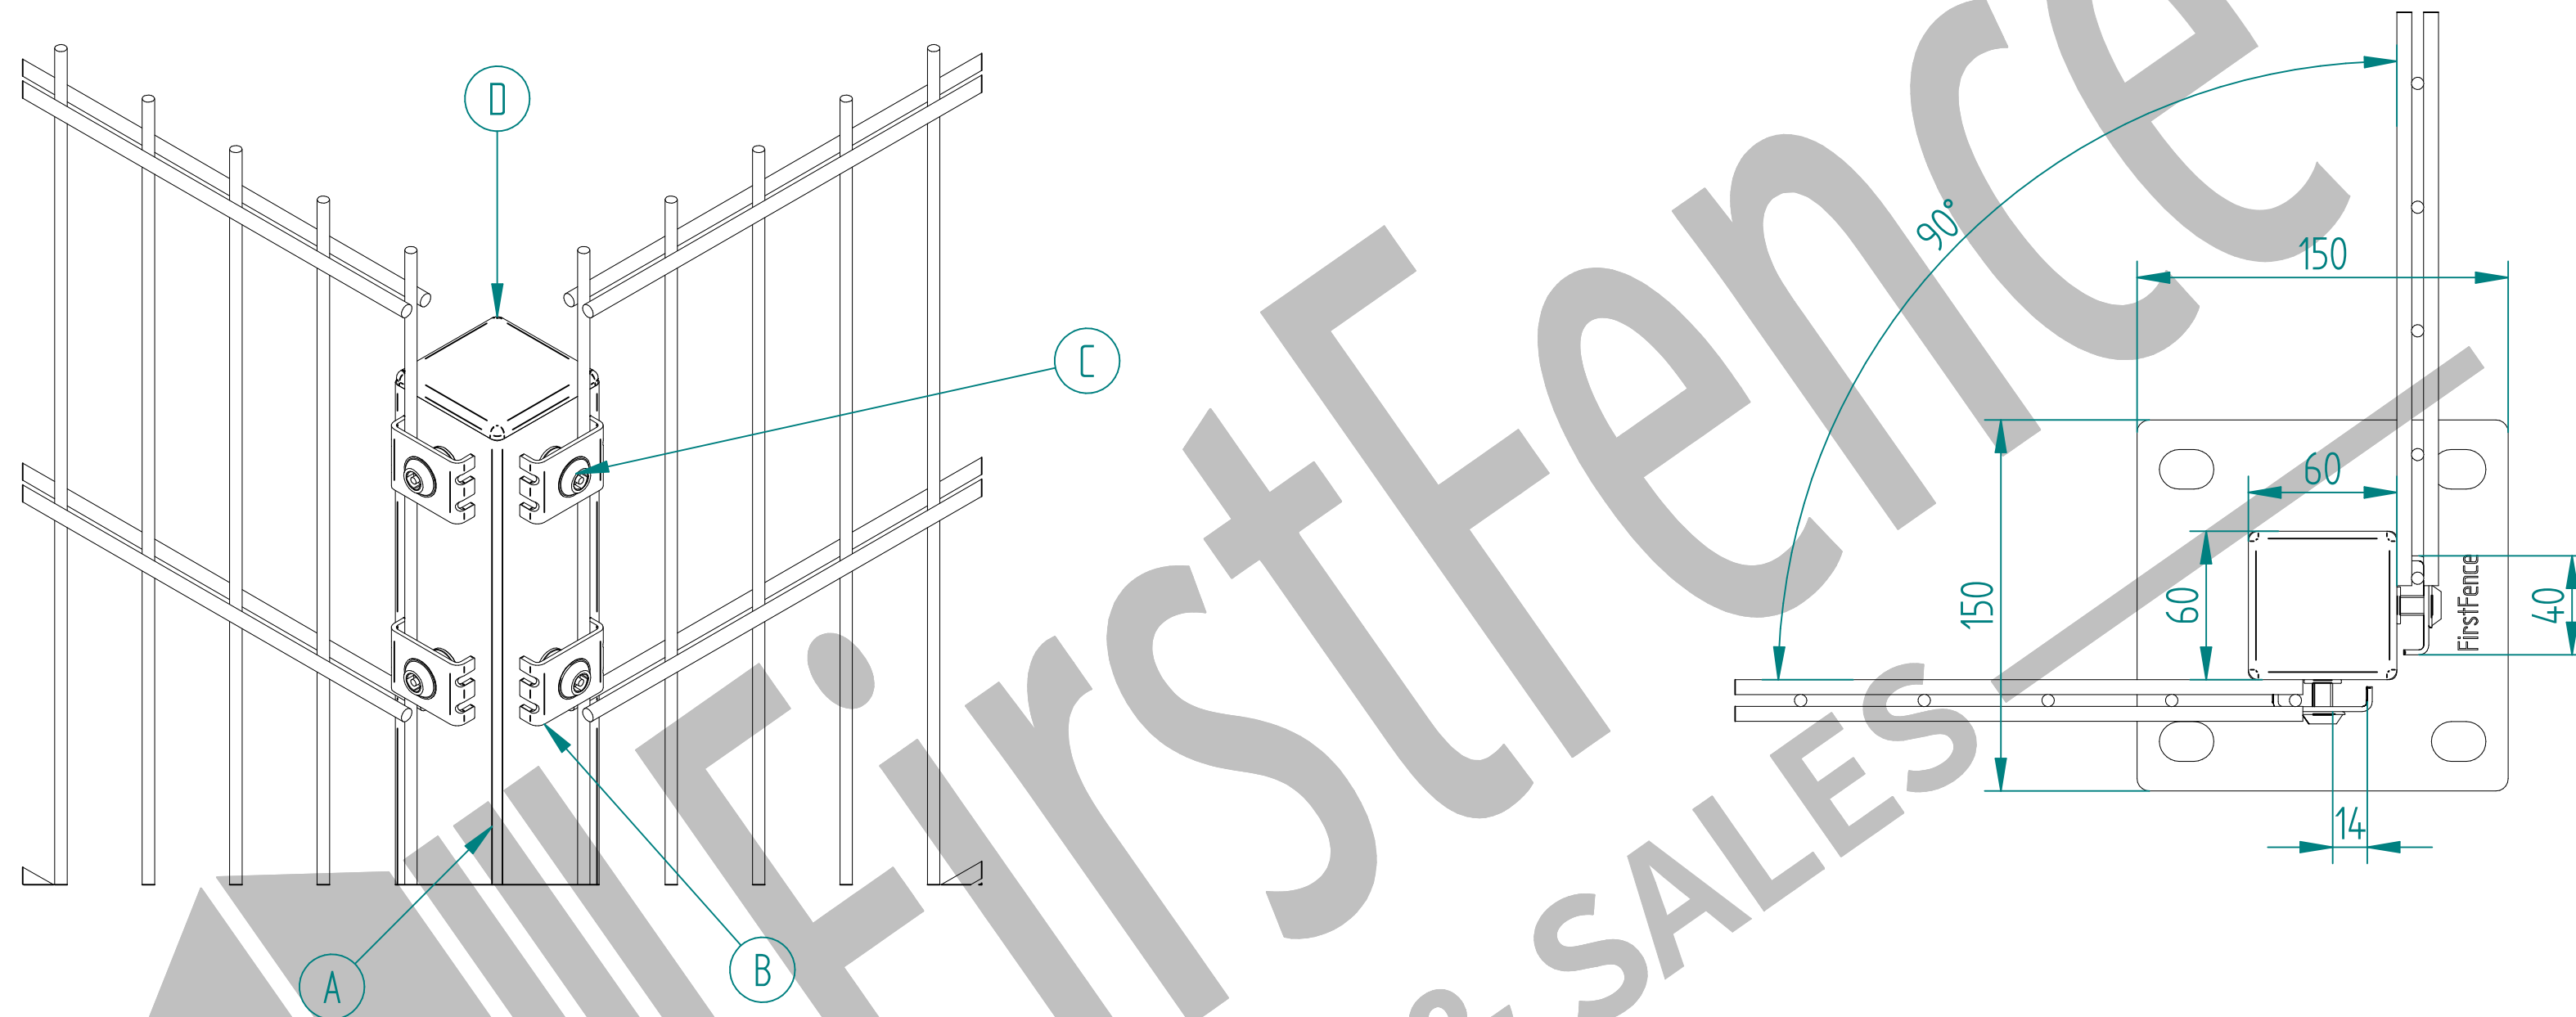

# 2.0m HIGH BOLT DOWN 60x60 CORNER POST KIT (656 MESH)

Item	Component Name	Quantity
A	MESH-POS-9142 - 2.0m HIGH BOLT DOWN 60X60 CORNER POST	1
B	ACCS-MSH-0001 - UNIVERSAL MESH FENCING BLACK FIXING CLIPS	14
C	ACCS-MSH-0050 - M8 x 40mm MESH SECURITY BOLT	14
D	ACCS-RIB-0003 - 60x60 BLACK RIBBED INSERTS	1

NAME	DATE	TITLE
LT	10/08/20	MESH-KIT-9142 - 2.0m HIGH BOLT DOWN 60X60 CORNER POST KIT (656 MESH)
TOLERANCE ± 2mm Unless Stated Otherwise		FirstFence® First Fence Ltd, Kiln Way, Swadincote, Derbyshire, DE11 8EA 01283 512 111 sales@firstfence.co.uk
3RD ANGLE		NOTE: SHOULD ANY DISCREPANCIES BE FOUND WITH THIS DRAWING, PLEASE INFORM FIRSTFENCE. COPYRIGHT OF THIS DRAWING IS OWNED BY FIRSTFENCE LIMITED.
SIZE A2	WEIGHT: N/A	REV A
		SHEET 1 OF 2

# 2.0m HIGH BOLT DOWN 60X60 CORNER POST

	NAME	DATE	TITLE
DRAWN	LT	10/08/20	2.0m HIGH BOLT DOWN 60X60 CORNER POST
TOLERANCE	± 2mm Unless Stated Otherwise		First Fence Ltd, Kiln Way, Swadlincote, Derbyshire, DE11 8EA 01283 512 111 sales@firstfence.co.uk
	3RD ANGLE		
SIZE	A2		REV A
WEIGHT: 6.3 kg			SHEET 2 OF 2