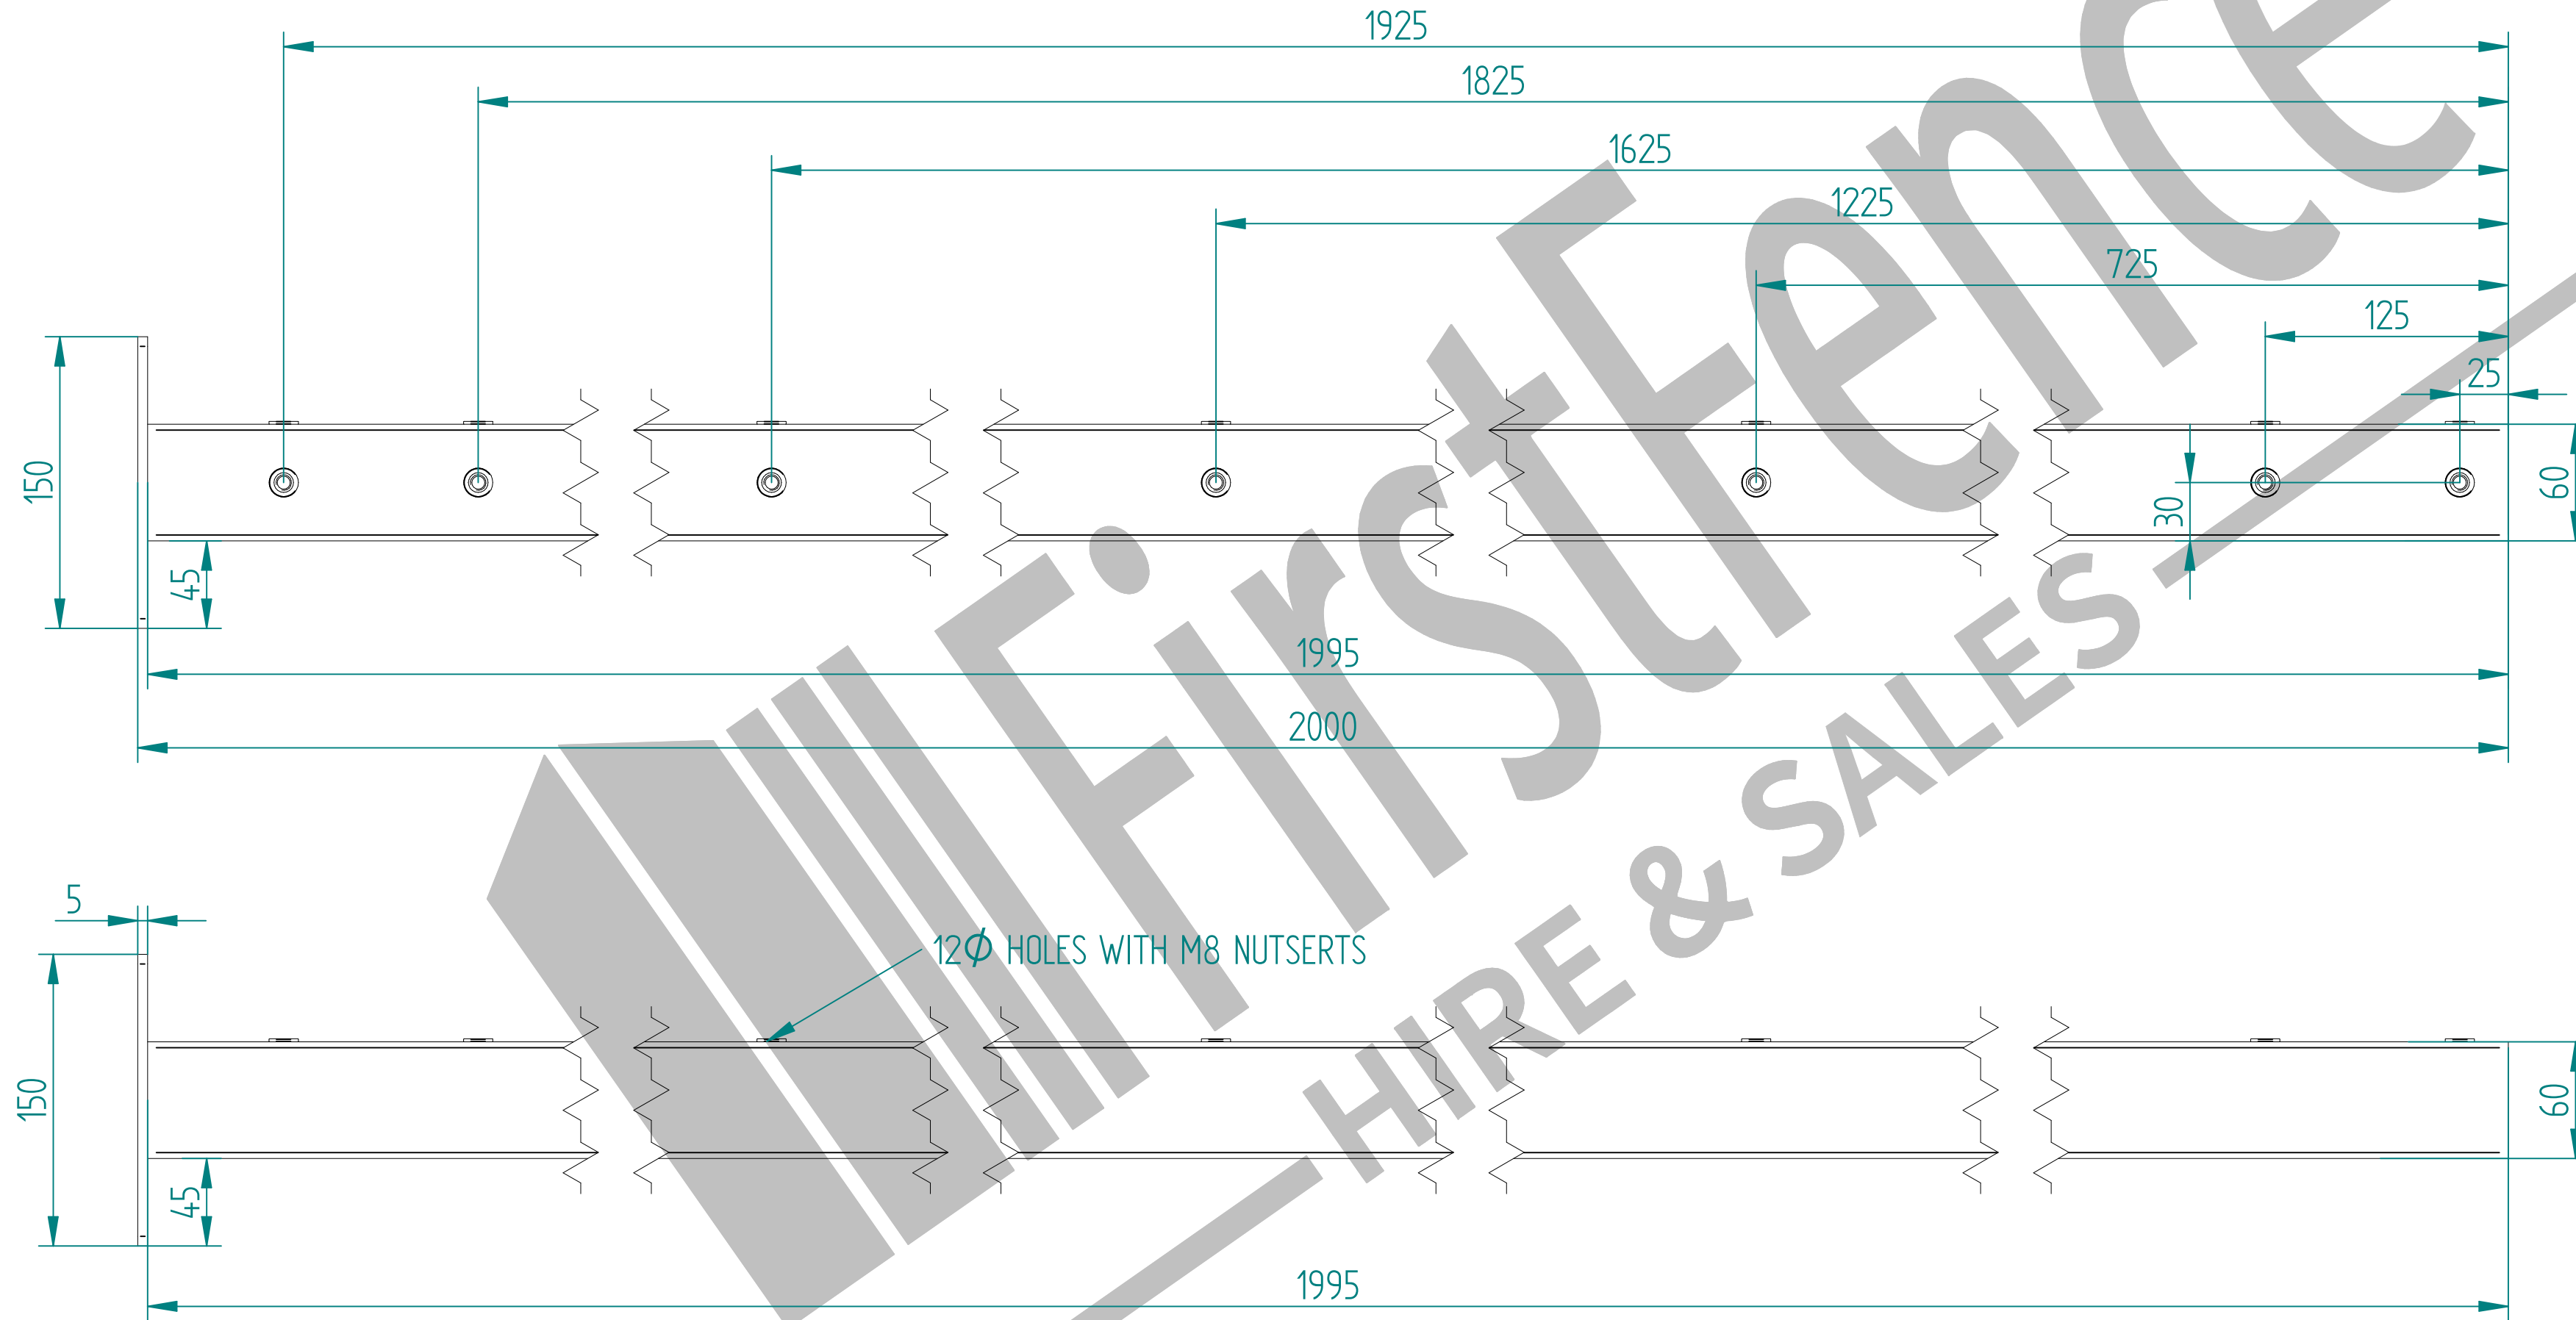

# 2.0m HIGH BOLT DOWN 60x60 CORNER POST KIT (656 MESH)

Item	Component Name	Quantity
A	MESH-POS-9142 - 2.0m HIGH BOLT DOWN 60X60 CORNER POST	1
B	ACCS-MSH-0001 - UNIVERSAL MESH FENCING BLACK FIXING CLIPS	14
C	ACCS-MSH-0050 - M8 x 40mm MESH SECURITY BOLT	14
D	ACCS-RIB-0003 - 60x60 BLACK RIBBED INSERTS	1

NAME	DATE	TITLE
LT	10/08/20	MESH-KIT-9142 - 2.0m HIGH BOLT DOWN 60X60 CORNER POST KIT (656 MESH)
TOLERANCE ± 2mm Unless Stated Otherwise		FirstFence® First Fence Ltd, Kiln Way, Swadincote, Derbyshire, DE11 8EA 01283 512 111 sales@firstfence.co.uk
3RD ANGLE		NOTE: SHOULD ANY DISCREPANCIES BE FOUND WITH THIS DRAWING, PLEASE INFORM FIRSTFENCE. COPYRIGHT OF THIS DRAWING IS OWNED BY FIRSTFENCE LIMITED.
SIZE A2	WEIGHT: N/A	REV A
		SHEET 1 OF 2

# 2.0m HIGH BOLT DOWN 60X60 CORNER POST

	NAME	DATE	TITLE
DRAWN	LT	10/08/20	2.0m HIGH BOLT DOWN 60X60 CORNER POST
TOLERANCE	± 2mm Unless Stated Otherwise		First Fence Ltd, Kiln Way, Swadlincote, Derbyshire, DE11 8EA 01283 512 111 sales@firstfence.co.uk
	3RD ANGLE		
SIZE	A2		REV A
WEIGHT: 6.3 kg			SHEET 2 OF 2