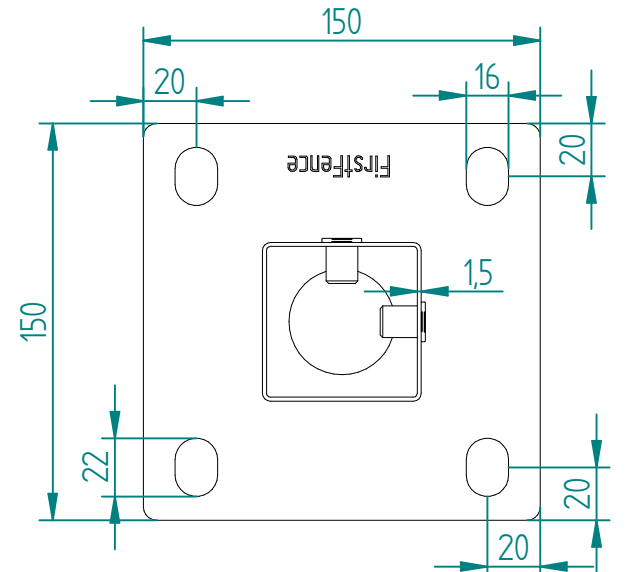

# 2.0m HIGH BOLT DOWN 60x60 CORNER POST KIT (656 MESH)

Item	Component Name	Quantity
A	MESH-POS-9142 - 2.0m HIGH BOLT DOWN 60X60 CORNER POST	1
B	ACCS-MSH-0001 - UNIVERSAL MESH FENCING BLACK FIXING CLIPS	14
C	ACCS-MSH-0050 - M8 x 40mm MESH SECURITY BOLT	14
D	ACCS-RIB-0003 - 60x60 BLACK RIBBED INSERTS	1

NAME	DATE	TITLE
LT	10/08/20	MESH-KIT-9142 - 2.0m HIGH BOLT DOWN 60X60 CORNER POST KIT (656 MESH)
TOLERANCE ± 2mm Unless Stated Otherwise		FirstFence® First Fence Ltd, Kiln Way, Swadincote, Derbyshire, DE11 8EA 01283 512 111 sales@firstfence.co.uk
3RD ANGLE		NOTE: SHOULD ANY DISCREPANCIES BE FOUND WITH THIS DRAWING, PLEASE INFORM FIRSTFENCE. COPYRIGHT OF THIS DRAWING IS OWNED BY FIRSTFENCE LIMITED.
SIZE A2	WEIGHT: N/A	REV A
		SHEET 1 OF 2

# 2.0m HIGH BOLT DOWN 60X60 CORNER POST

	NAME	DATE	TITLE
DRAWN	LT	10/08/20	2.0m HIGH BOLT DOWN 60X60 CORNER POST
TOLERANCE	± 2mm Unless Stated Otherwise		First Fence Ltd, Kiln Way, Swadlincote, Derbyshire, DE11 8EA 01283 512 111 sales@firstfence.co.uk
	3RD ANGLE		
SIZE	A2		REV A
WEIGHT: 6.3 kg			SHEET 2 OF 2