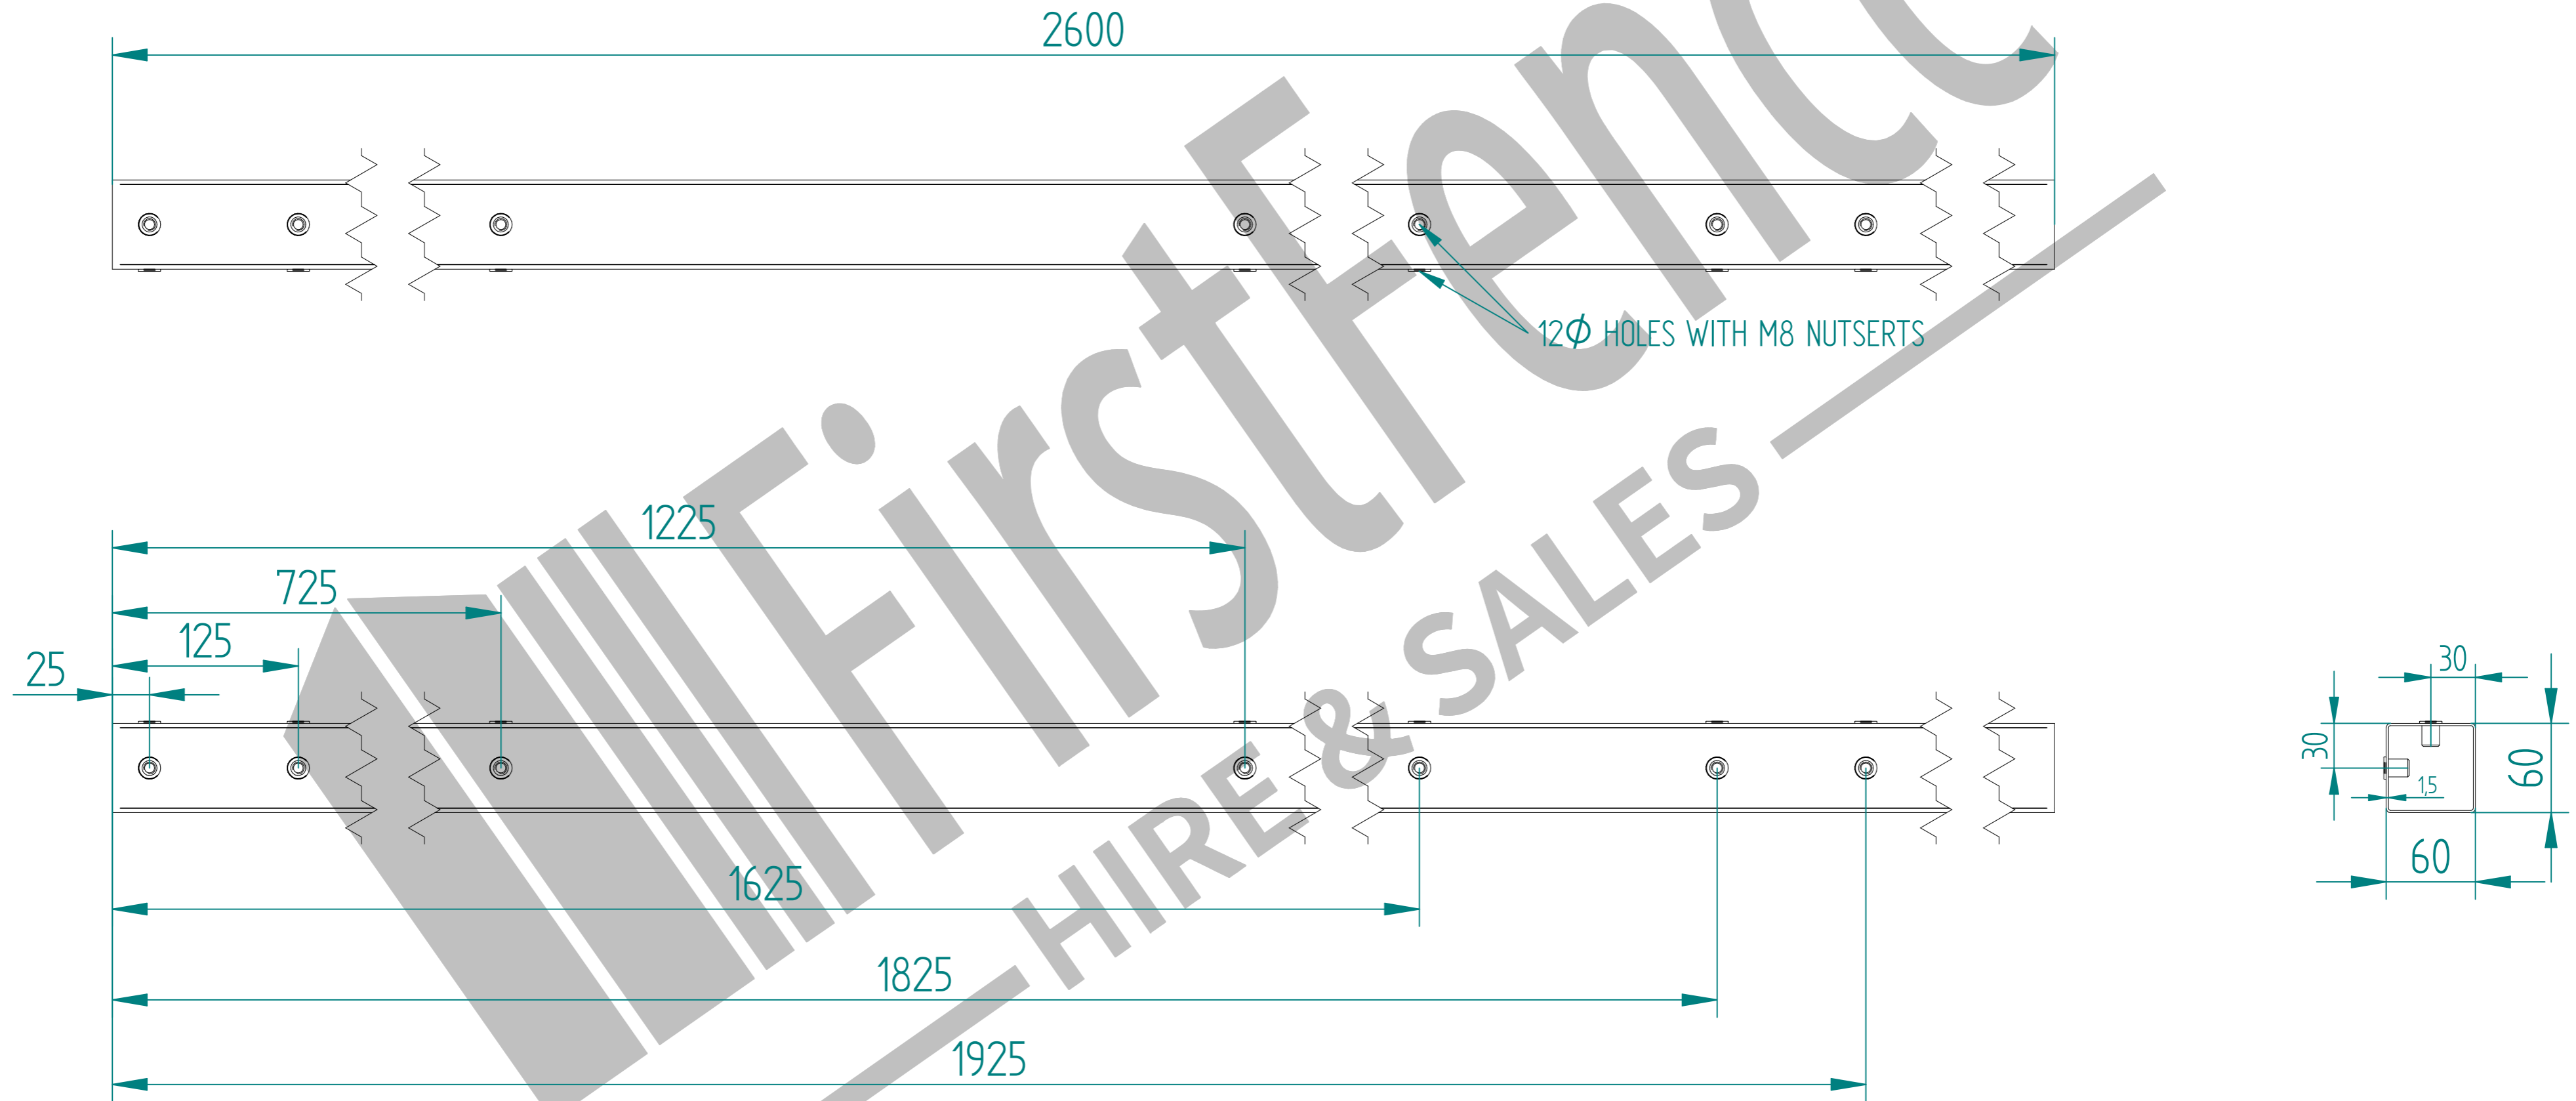

2.0m HIGH DIG IN 60x60 CORNER POST KIT (656 MESH)

Item	Component Name	Quantity
A	MESH-POS-9042 - 2.0m HIGH DIG IN 60X60 CORNER POST ONLY	1
B	ACCS-MSH-0001 - UNIVERSAL MESH FENCING BLACK FIXING CLIPS	14
C	ACCS-MSH-0050 - M8 x 40mm MESH SECURITY BOLT	14
D	ACCS-RIB-0003 - 60x60 BLACK RIBBED INSERTS	1

NAME	DATE	TITLE
LT	10/08/20	MESH-KIT-9042 - 2.0m HIGH DIG IN 60X60 CORNER POST KIT (656 MESH)
TOLERANCE ± 2mm Unless Stated Otherwise		First Fence Ltd, Kiln Way, Swadincote, Derbyshire, DE11 8EA 01283 512 111 sales@firstfence.co.uk
3RD ANGLE		
SIZE A2	WEIGHT: N/A	REV A

2.0m HIGH DIG IN 60X60 CORNER POST ONLY (AL 2600mm)

	NAME	DATE	TITLE
DRAWN	LT	10/08/20	MESH-POS-9042 - 2.0m HIGH DIG IN 60X60 CORNER POST ONLY
TOLERANCE	± 2mm Unless Stated Otherwise		
 3RD ANGLE			First Fence Ltd, Kiln Way, Swadlincote, Derbyshire, DE11 8EA 01283 512 111 sales@firstfence.co.uk
SIZE	NOTE: SHOULD ANY DISCREPANCIES BE FOUND WITH THIS DRAWING, PLEASE INFORM FIRSTFENCE. COPYRIGHT OF THIS DRAWING IS OWNED BY FIRSTFENCE LIMITED.		REV
A2			A
WEIGHT: 7.1 kg			SHEET 2 OF 2