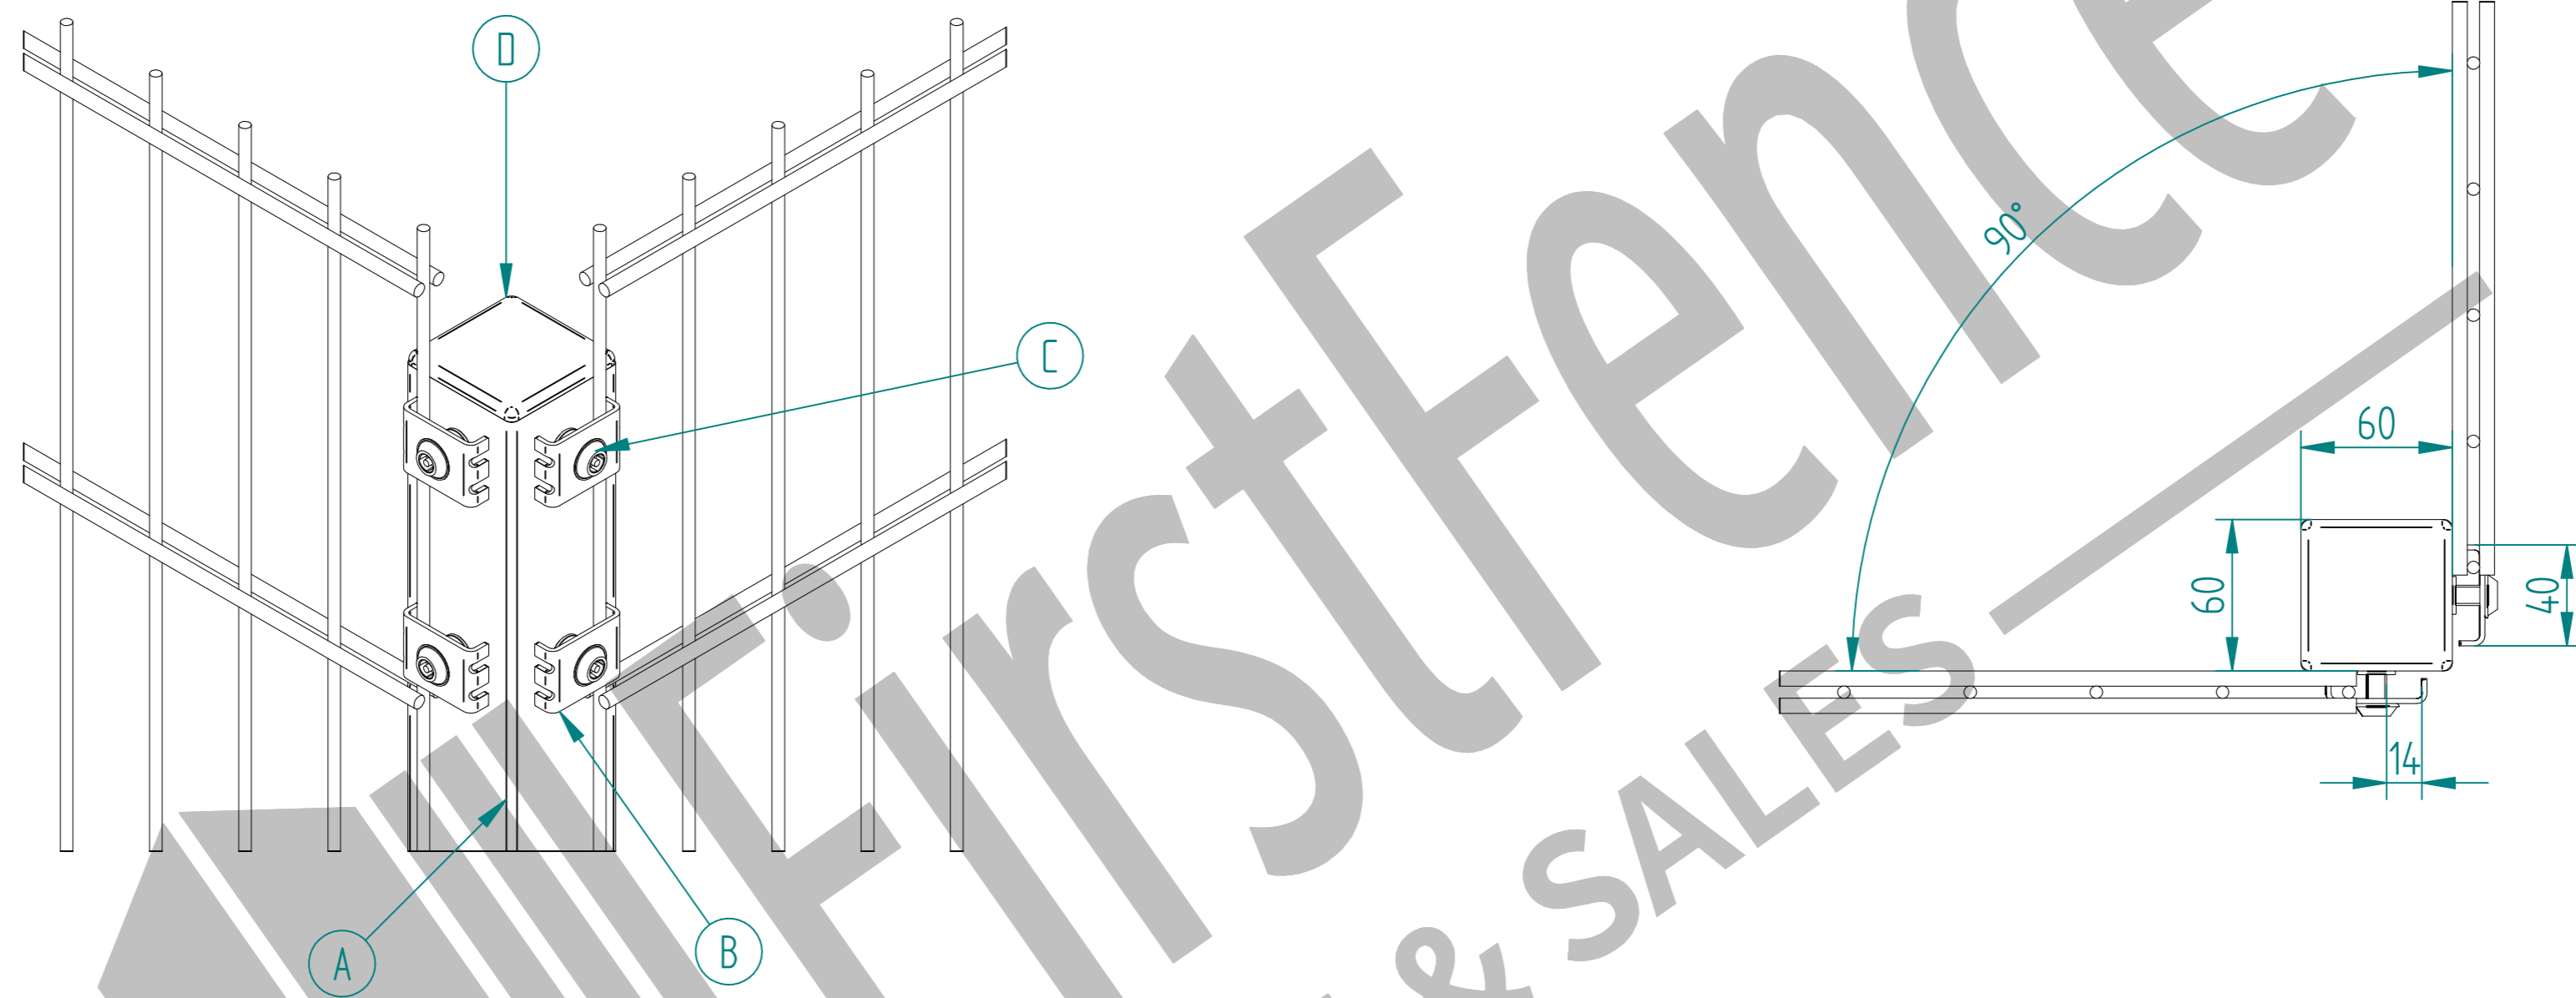

2.0m HIGH DIG IN 60x60 CORNER POST KIT (656 MESH)

Item	Component Name	Quantity
A	MESH-POS-9042 - 2.0m HIGH DIG IN 60X60 CORNER POST ONLY	1
B	ACCS-MSH-0001 - UNIVERSAL MESH FENCING BLACK FIXING CLIPS	14
C	ACCS-MSH-0050 - M8 x 40mm MESH SECURITY BOLT	14
D	ACCS-RIB-0003 - 60x60 BLACK RIBBED INSERTS	1

NAME	DATE	TITLE
LT	10/08/20	MESH-KIT-9042 - 2.0m HIGH DIG IN 60X60 CORNER POST KIT (656 MESH)
TOLERANCE ± 2mm Unless Stated Otherwise		First Fence Ltd, Kiln Way, Swadincote, Derbyshire, DE11 8EA 01283 512 111 sales@firstfence.co.uk
3RD ANGLE		
SIZE A2	WEIGHT: N/A	REV A

2.0m HIGH DIG IN 60X60 CORNER POST ONLY (AL 2600mm)

	NAME	DATE	TITLE
DRAWN	LT	10/08/20	MESH-POS-9042 - 2.0m HIGH DIG IN 60X60 CORNER POST ONLY
TOLERANCE	± 2mm Unless Stated Otherwise		
 3RD ANGLE			First Fence Ltd, Kiln Way, Swadlincote, Derbyshire, DE11 8EA 01283 512 111 sales@firstfence.co.uk
SIZE	NOTE: SHOULD ANY DISCREPANCIES BE FOUND WITH THIS DRAWING, PLEASE INFORM FIRSTFENCE. COPYRIGHT OF THIS DRAWING IS OWNED BY FIRSTFENCE LIMITED.		REV
A2			A
WEIGHT: 7.1 kg			SHEET 2 OF 2