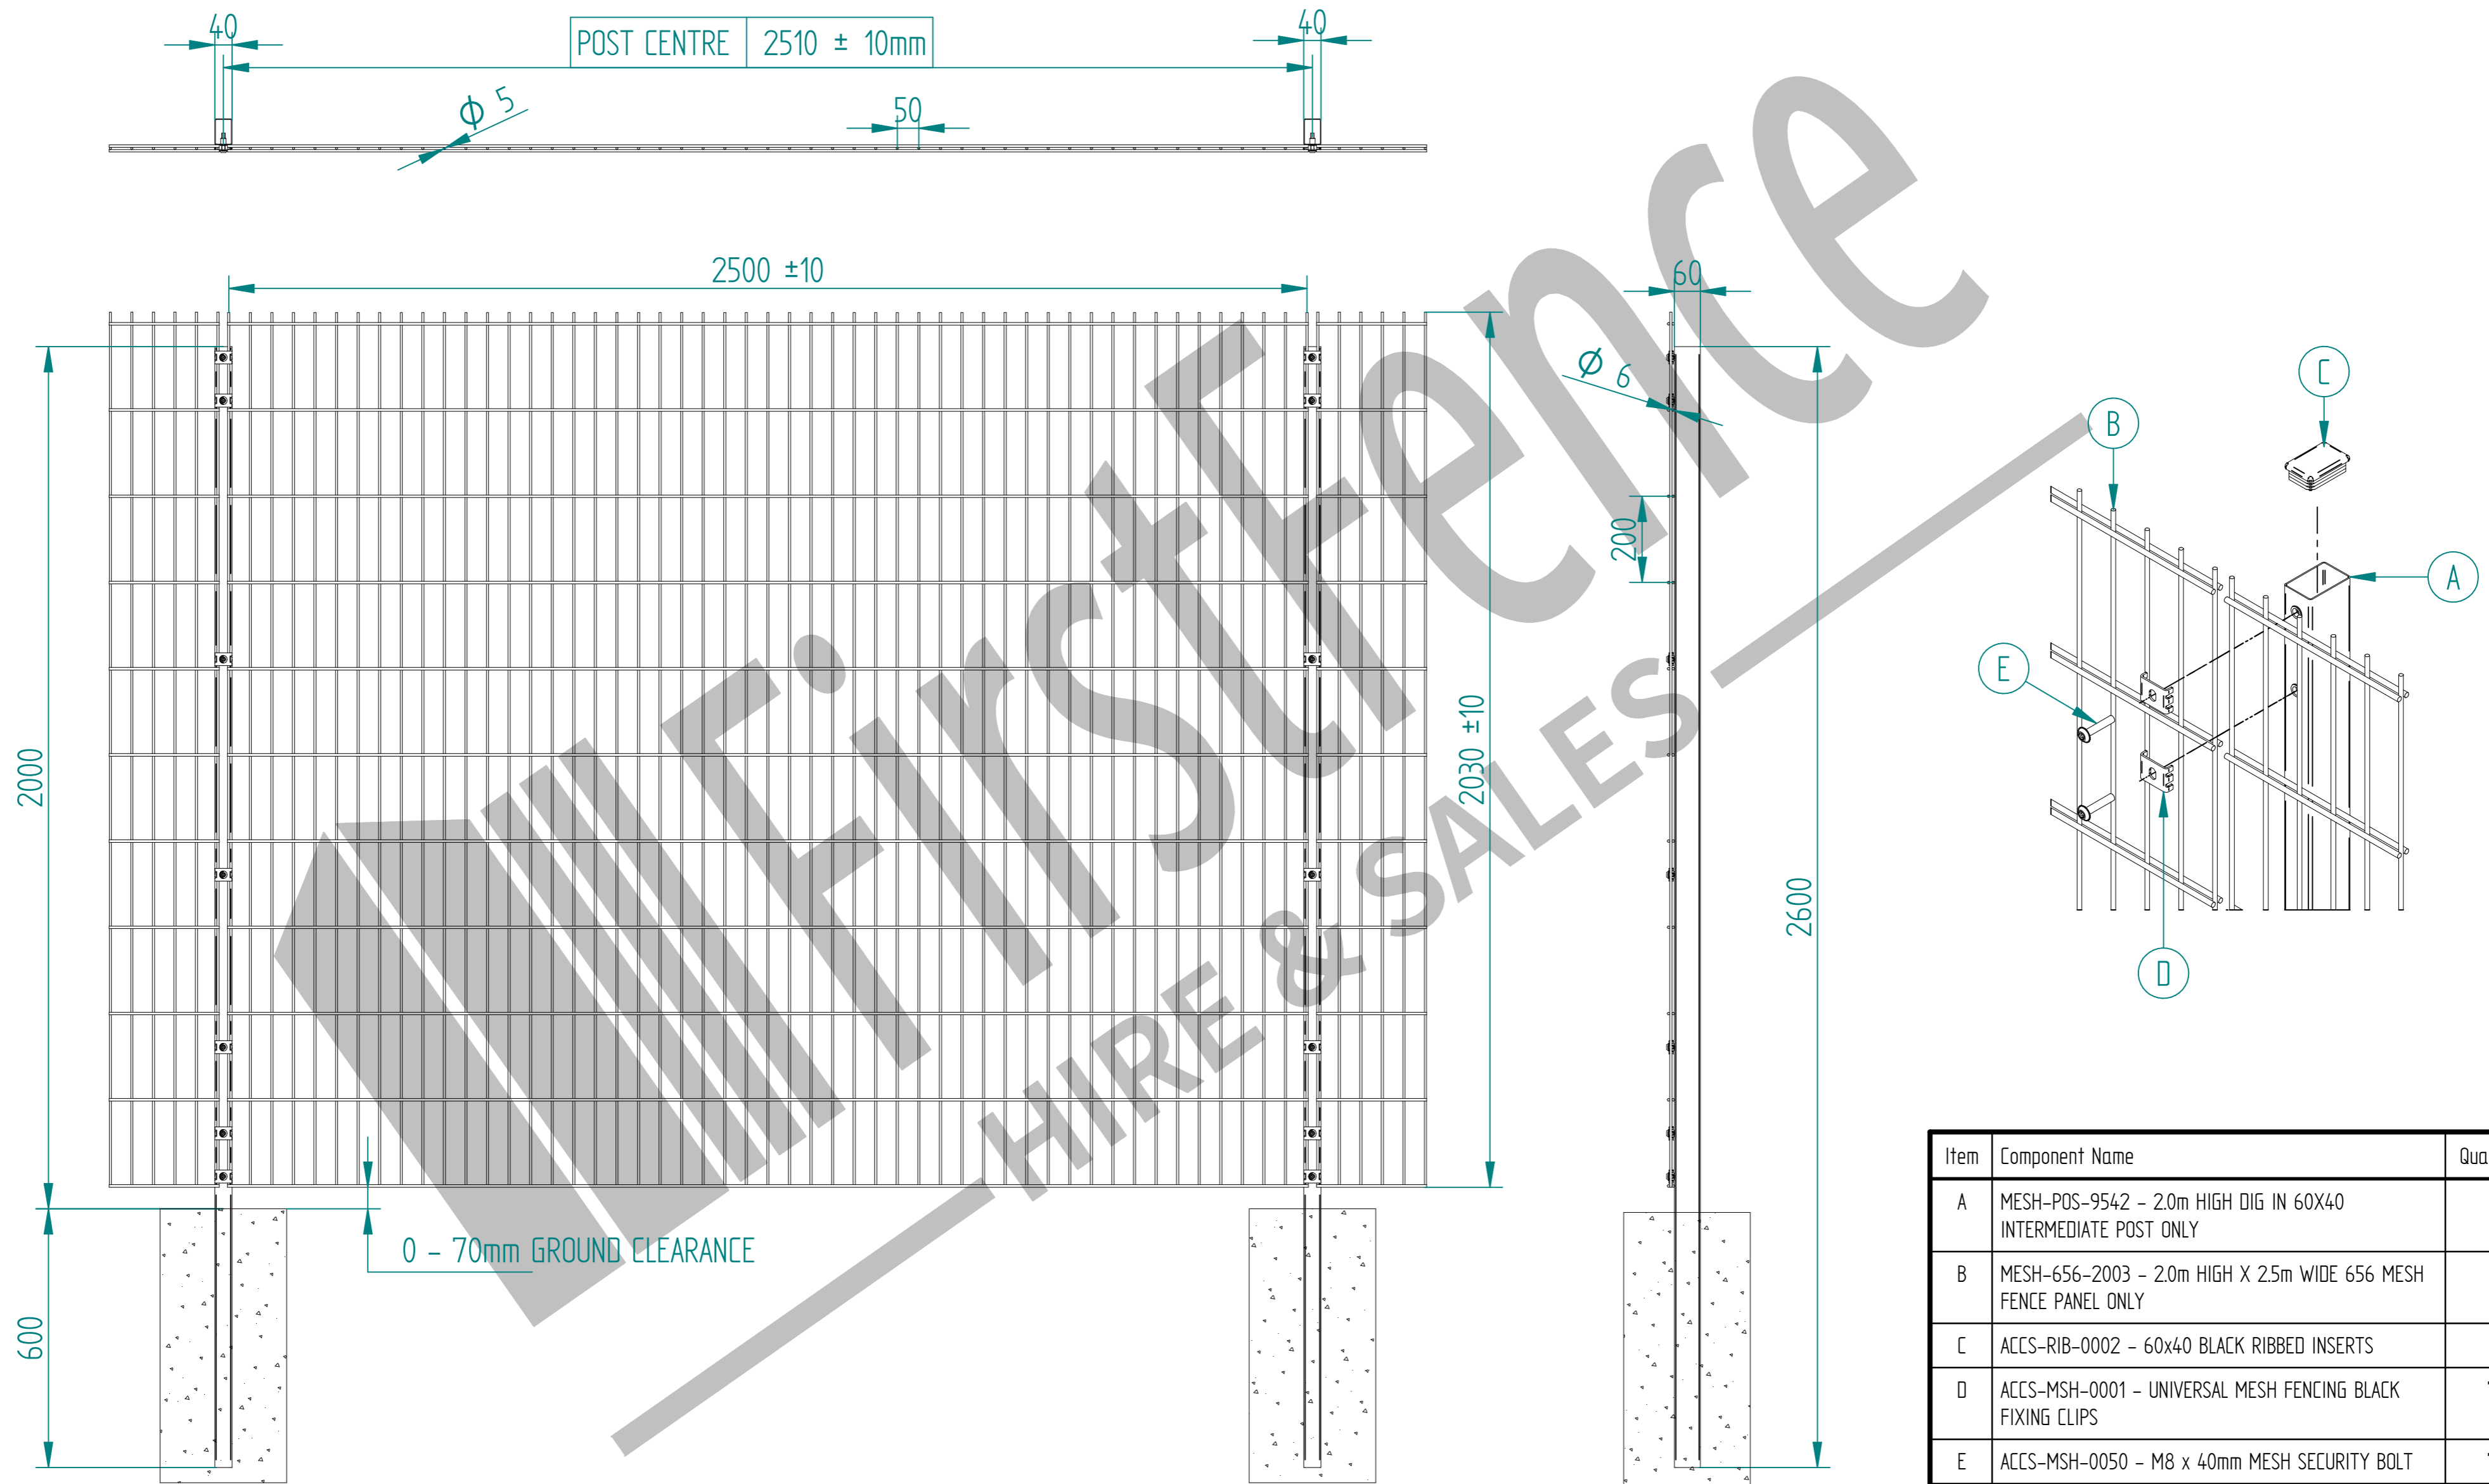

2.0m HIGH 656 MESH FENCING WITH 60x40 DIG IN KIT

Item	Component Name	Quantity
A	MESH-POS-9542 - 2.0m HIGH DIG IN 60X40 INTERMEDIATE POST ONLY	1
B	MESH-656-2003 - 2.0m HIGH X 2.5m WIDE 656 MESH FENCE PANEL ONLY	1
C	ACCS-RIB-0002 - 60x40 BLACK RIBBED INSERTS	1
D	ACCS-MSH-0001 - UNIVERSAL MESH FENCING BLACK FIXING CLIPS	7
E	ACCS-MSH-0050 - M8 x 40mm MESH SECURITY BOLT	7

NAME	DATE	TITLE
LT	07/08/20	MESH-KIT-1120 - 2.0m HIGH 656 MESH FENCING WITH 60X40 DIG IN KIT
TOLERANCE ± 2mm Unless Stated Otherwise		First Fence Ltd, Kiln Way, Swadlincote, Derbyshire, DE11 8EA 01283 512 111 sales@firstfence.co.uk
3RD ANGLE		
SIZE A2	NOTE: SHOULD ANY DISCREPANCIES BE FOUND WITH THIS DRAWING, PLEASE INFORM FIRST FENCE. COPYRIGHT OF THIS DRAWING IS OWNED BY FIRST FENCE LIMITED.	REV A
WEIGHT: N/A		SHEET 1 OF 2

2.0m HIGH DIG IN 60X40 INTERMEDIATE POST ONLY (AL 2600mm)

	NAME	DATE	TITLE
DRAWN	LT	07/08/20	MESH-POS-9542 - 2.0m HIGH DIG IN 60X40 INTERMEDIATE POST ONLY
TOLERANCE	± 2mm Unless Stated Otherwise		First Fence Ltd, Kiln Way, Swadlincote, Derbyshire, DE11 8EA 01283 512 111 sales@firstfence.co.uk
3RD ANGLE			
SIZE A2			REV A
WEIGHT: 5.9 kg			SHEET 2 OF 2