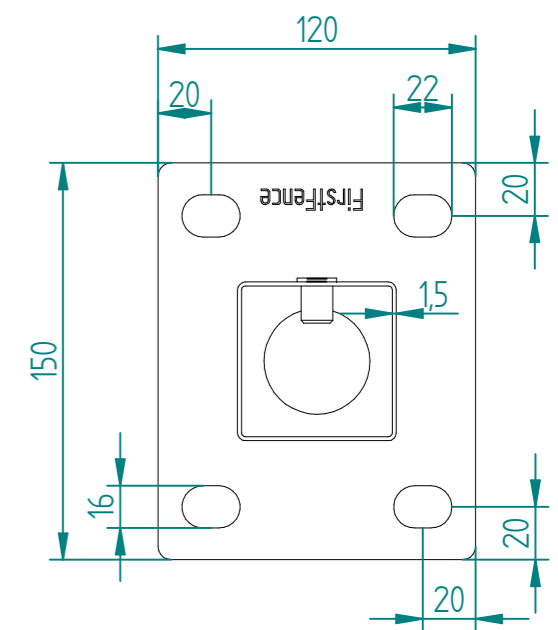

1.8m HIGH V-MESH FENCING WITH 60x60 BOLT DOWN KIT

Item	Component Name	Quantity
A	MESH-VME-1803 - 1.8m HIGH X 3.0m WIDE V MESH FENCE PANEL ONLY	1
B	ACCS-MSH-0001 - UNIVERSAL MESH FENCING BLACK FIXING CLIPS	7
C	ACCS-MSH-0050 - M8 x 40mm MESH SECURITY BOLT	7
D	ACCS-RIB-0003 - 60x60 BLACK RIBBED INSERTS	1
E	MESH-POS-9632 - 1.8m HIGH BOLT DOWN 60X60 INTERMEDIATE POST ONLY	1

NAME	DATE	TITLE
LT	30/07/20	MESH-KIT-0523 - 1.8m HIGH V MESH FENCING WITH 60X60 BOLT DOWN KIT
TOLERANCE ± 2mm Unless Stated Otherwise		First Fence Ltd, Kiln Way, Swadlincote, Derbyshire, DE11 8EA 01283 512 111 sales@firstfence.co.uk
3RD ANGLE		
SIZE A2	NOTE: SHOULD ANY DISCREPANCIES BE FOUND WITH THIS DRAWING, PLEASE INFORM FIRSTFENCE. COPYRIGHT OF THIS DRAWING IS OWNED BY FIRSTFENCE LIMITED.	REV A
WEIGHT: N/A		SHEET 1 OF 2

1.8m HIGH BOLT DOWN 60X60 INTERMEDIATE POST

	NAME	DATE	TITLE
DRAWN	LT	30/07/20	1.8m HIGH BOLT DOWN 60X60 INTERMEDIATE POST
TOLERANCE	± 2mm Unless Stated Otherwise		 First Fence Ltd, Kiln Way, Swadlincote, Derbyshire, DE11 8EA 01283 512 111 sales@firstfence.co.uk
 3RD ANGLE			NOTE: SHOULD ANY DISCREPANCIES BE FOUND WITH THIS DRAWING, PLEASE INFORM FIRST FENCE COPYRIGHT OF THIS DRAWING IS OWNED BY FIRST FENCE LIMITED.
SIZE A2			REV A
WEIGHT: 5.5 kg			SHEET 2 OF 2