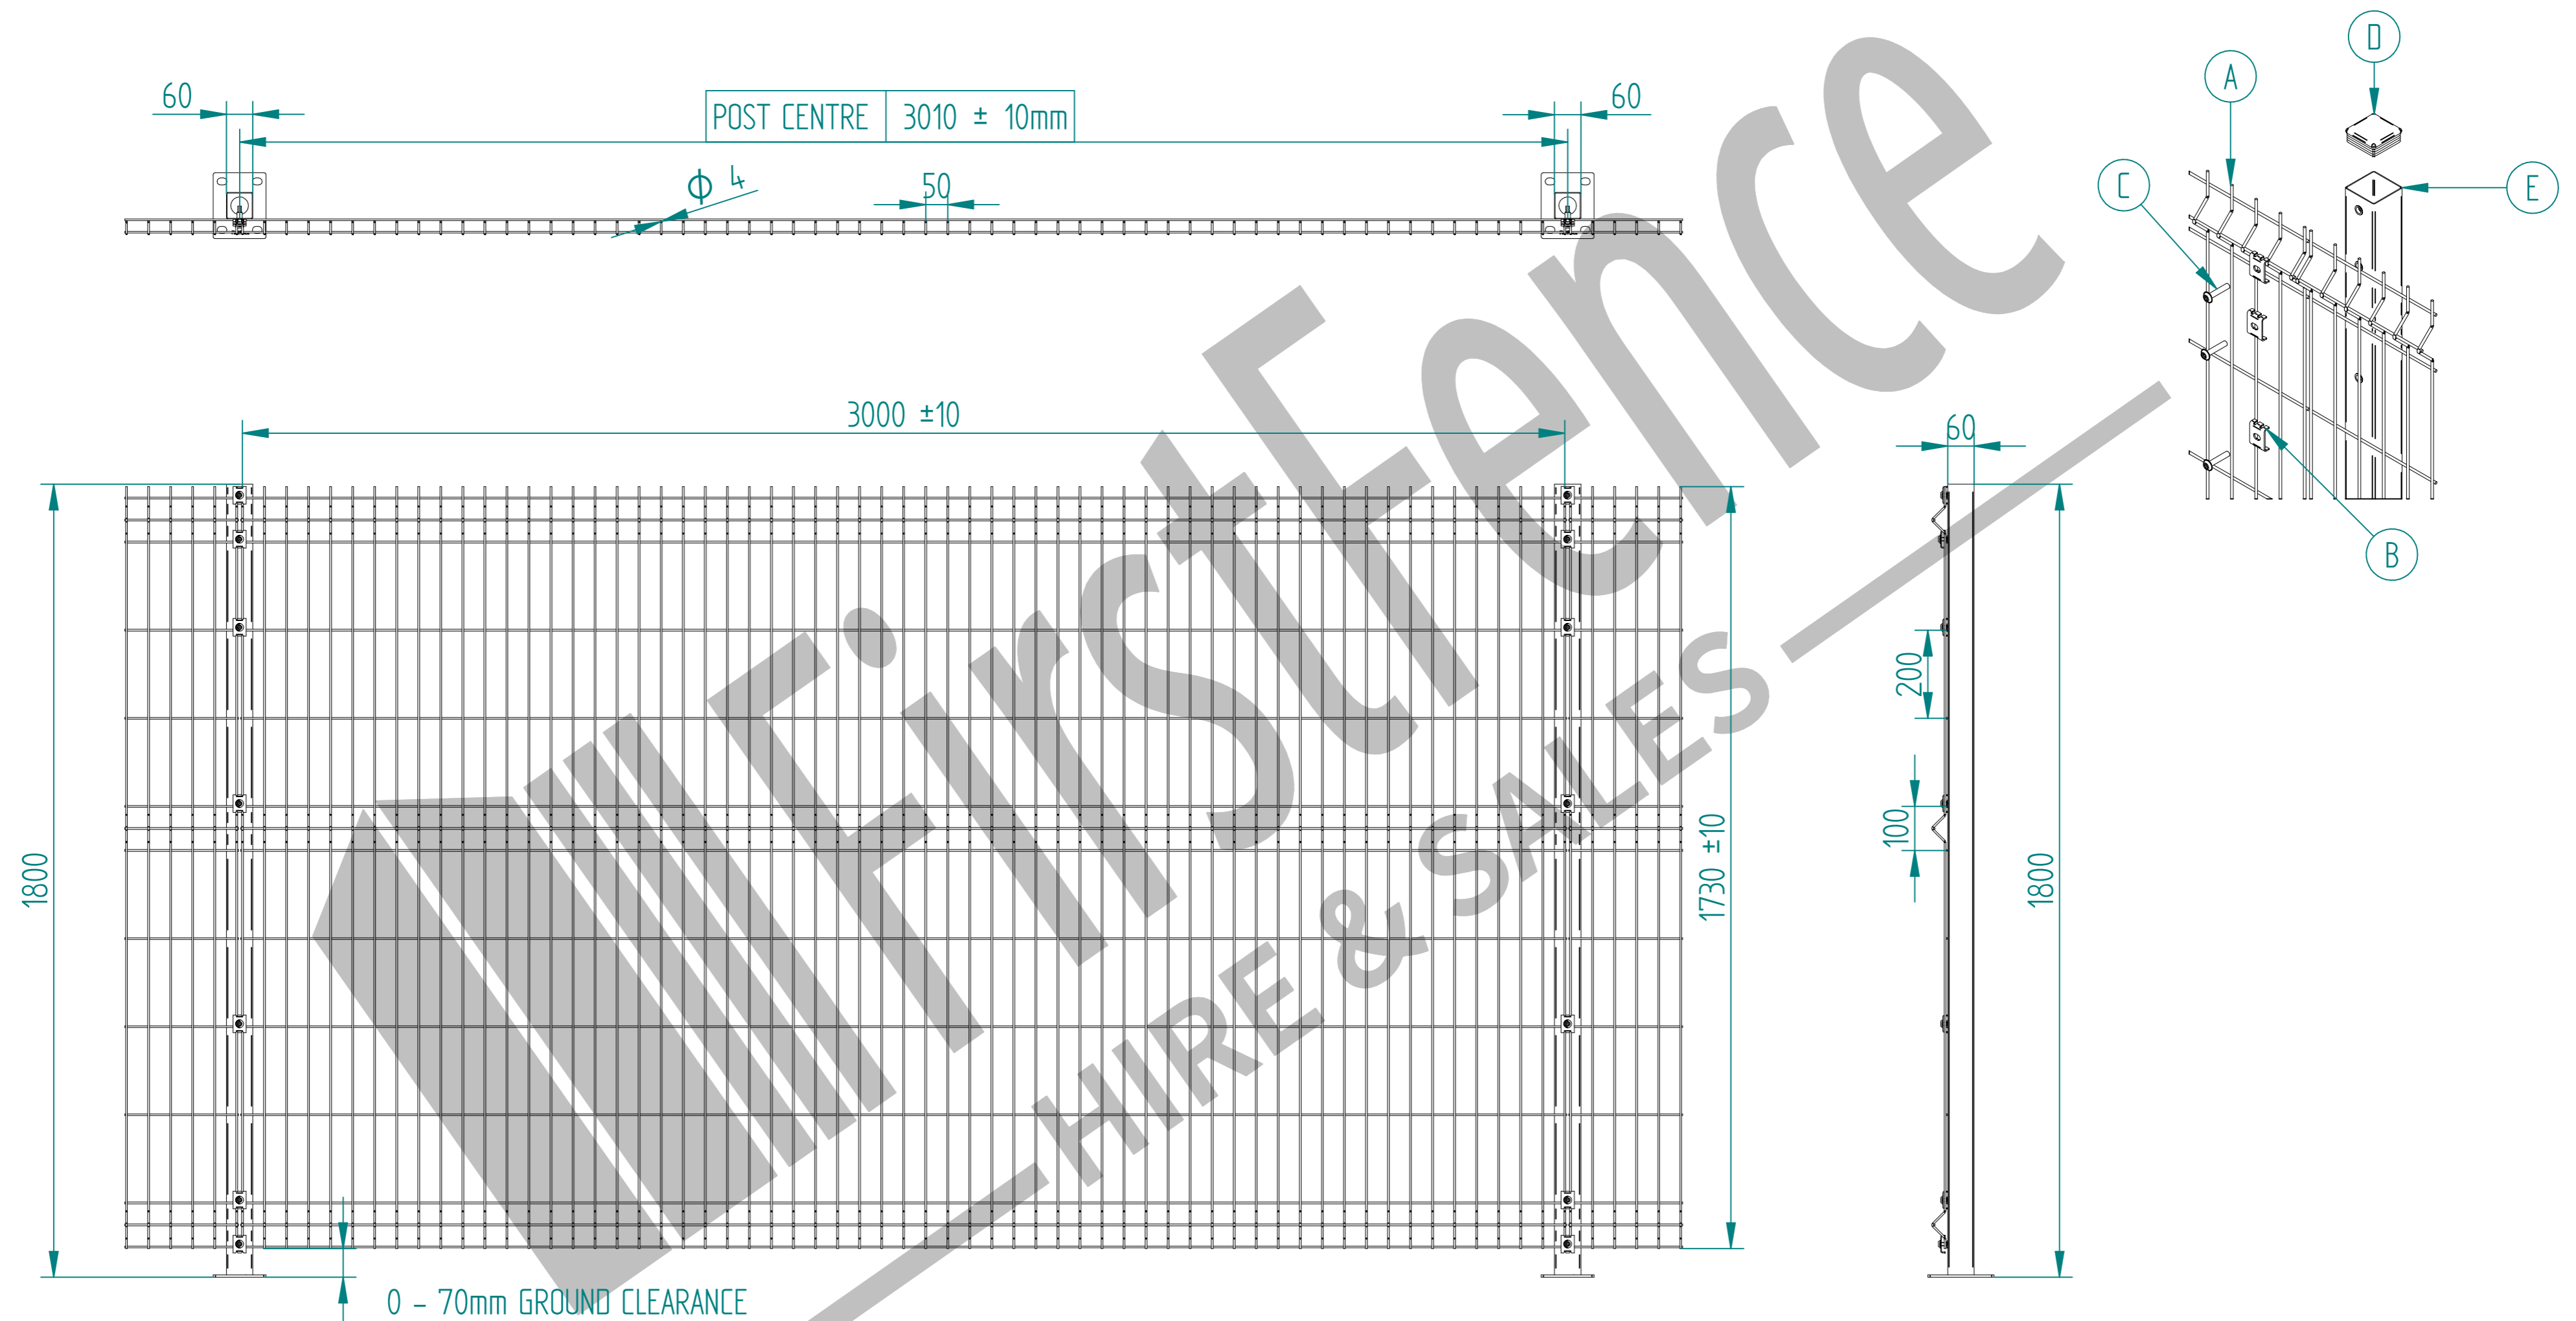

1.8m HIGH V-MESH FENCING WITH 60x60 BOLT DOWN KIT

Item	Component Name	Quantity
A	MESH-VME-1803 - 1.8m HIGH X 3.0m WIDE V MESH FENCE PANEL ONLY	1
B	ACCS-MSH-0001 - UNIVERSAL MESH FENCING BLACK FIXING CLIPS	7
C	ACCS-MSH-0050 - M8 x 40mm MESH SECURITY BOLT	7
D	ACCS-RIB-0003 - 60x60 BLACK RIBBED INSERTS	1
E	MESH-POS-9632 - 1.8m HIGH BOLT DOWN 60X60 INTERMEDIATE POST ONLY	1

NAME	DATE	TITLE
LT	30/07/20	MESH-KIT-0523 - 1.8m HIGH V MESH FENCING WITH 60X60 BOLT DOWN KIT
TOLERANCE ± 2mm Unless Stated Otherwise		First Fence Ltd, Kiln Way, Swadlincote, Derbyshire, DE11 8EA 01283 512 111 sales@firstfence.co.uk
3RD ANGLE		
SIZE A2	NOTE: SHOULD ANY DISCREPANCIES BE FOUND WITH THIS DRAWING, PLEASE INFORM FIRSTFENCE. COPYRIGHT OF THIS DRAWING IS OWNED BY FIRSTFENCE LIMITED.	REV A
WEIGHT: N/A		SHEET 1 OF 2

1.8m HIGH BOLT DOWN 60X60 INTERMEDIATE POST

	NAME	DATE	TITLE
DRAWN	LT	30/07/20	1.8m HIGH BOLT DOWN 60X60 INTERMEDIATE POST
TOLERANCE	± 2mm Unless Stated Otherwise		 First Fence Ltd, Kiln Way, Swadlincote, Derbyshire, DE11 8EA 01283 512 111 sales@firstfence.co.uk
 3RD ANGLE			NOTE: SHOULD ANY DISCREPANCIES BE FOUND WITH THIS DRAWING, PLEASE INFORM FIRST FENCE COPYRIGHT OF THIS DRAWING IS OWNED BY FIRST FENCE LIMITED.
SIZE A2			REV A
WEIGHT: 5.5 kg			SHEET 2 OF 2