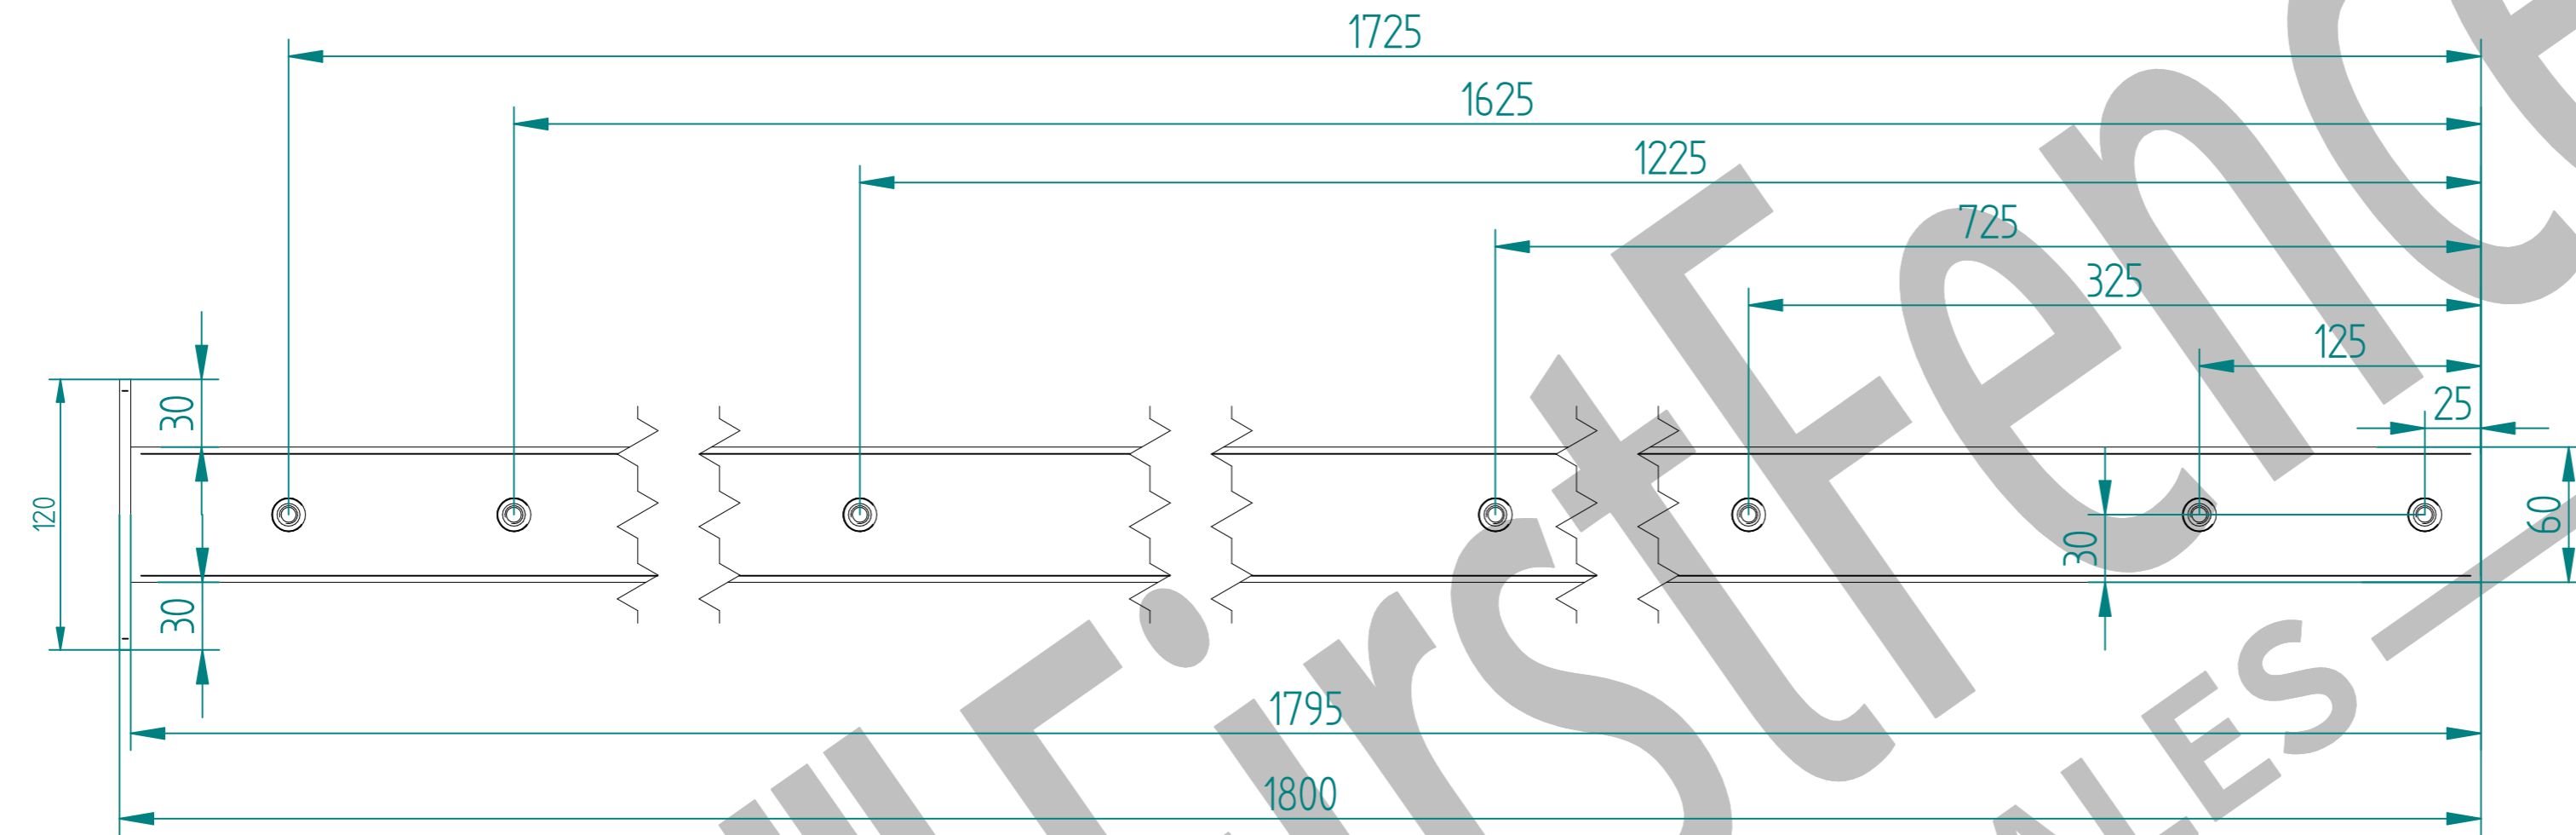

1.8m HIGH V-MESH FENCING WITH 60x60 BOLT DOWN KIT

Item	Component Name	Quantity
A	MESH-VME-1803 - 1.8m HIGH X 3.0m WIDE V MESH FENCE PANEL ONLY	1
B	ACCS-MSH-0001 - UNIVERSAL MESH FENCING BLACK FIXING CLIPS	7
C	ACCS-MSH-0050 - M8 x 40mm MESH SECURITY BOLT	7
D	ACCS-RIB-0003 - 60x60 BLACK RIBBED INSERTS	1
E	MESH-POS-9632 - 1.8m HIGH BOLT DOWN 60X60 INTERMEDIATE POST ONLY	1

NAME	DATE	TITLE
LT	30/07/20	MESH-KIT-0523 - 1.8m HIGH V MESH FENCING WITH 60X60 BOLT DOWN KIT
TOLERANCE ± 2mm Unless Stated Otherwise		First Fence Ltd, Kiln Way, Swadlincote, Derbyshire, DE11 8EA 01283 512 111 sales@firstfence.co.uk
3RD ANGLE		
SIZE A2	NOTE: SHOULD ANY DISCREPANCIES BE FOUND WITH THIS DRAWING, PLEASE INFORM FIRSTFENCE. COPYRIGHT OF THIS DRAWING IS OWNED BY FIRSTFENCE LIMITED.	REV A
WEIGHT: N/A		SHEET 1 OF 2

1.8m HIGH BOLT DOWN 60X60 INTERMEDIATE POST

	NAME	DATE	TITLE
DRAWN	LT	30/07/20	1.8m HIGH BOLT DOWN 60X60 INTERMEDIATE POST
TOLERANCE	± 2mm Unless Stated Otherwise		 First Fence Ltd, Kiln Way, Swadlincote, Derbyshire, DE11 8EA 01283 512 111 sales@firstfence.co.uk
 3RD ANGLE			NOTE: SHOULD ANY DISCREPANCIES BE FOUND WITH THIS DRAWING, PLEASE INFORM FIRST FENCE COPYRIGHT OF THIS DRAWING IS OWNED BY FIRST FENCE LIMITED.
SIZE A2			REV A
WEIGHT: 5.5 kg			SHEET 2 OF 2