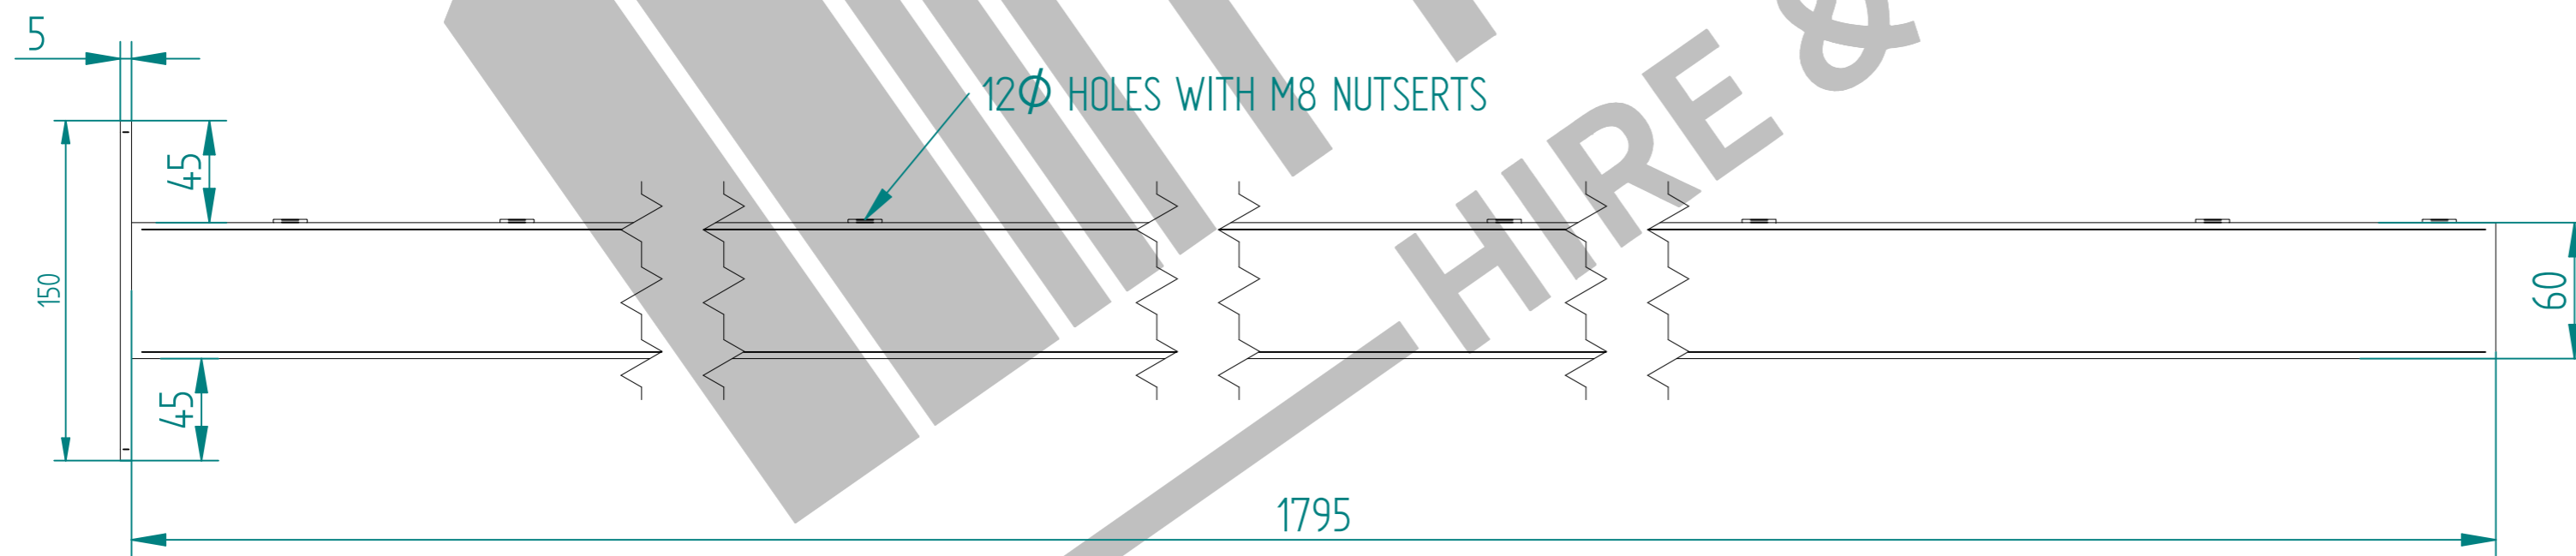

1.8m HIGH V-MESH FENCING WITH 60x60 BOLT DOWN KIT

Item	Component Name	Quantity
A	MESH-VME-1803 - 1.8m HIGH X 3.0m WIDE V MESH FENCE PANEL ONLY	1
B	ACCS-MSH-0001 - UNIVERSAL MESH FENCING BLACK FIXING CLIPS	7
C	ACCS-MSH-0050 - M8 x 40mm MESH SECURITY BOLT	7
D	ACCS-RIB-0003 - 60x60 BLACK RIBBED INSERTS	1
E	MESH-POS-9632 - 1.8m HIGH BOLT DOWN 60X60 INTERMEDIATE POST ONLY	1

NAME	DATE	TITLE
LT	30/07/20	MESH-KIT-0523 - 1.8m HIGH V MESH FENCING WITH 60X60 BOLT DOWN KIT
TOLERANCE ± 2mm Unless Stated Otherwise		First Fence Ltd, Kiln Way, Swadlincote, Derbyshire, DE11 8EA 01283 512 111 sales@firstfence.co.uk
3RD ANGLE		
SIZE A2	NOTE: SHOULD ANY DISCREPANCIES BE FOUND WITH THIS DRAWING, PLEASE INFORM FIRSTFENCE. COPYRIGHT OF THIS DRAWING IS OWNED BY FIRSTFENCE LIMITED.	REV A
WEIGHT: N/A		SHEET 1 OF 2

1.8m HIGH BOLT DOWN 60X60 INTERMEDIATE POST

	NAME	DATE	TITLE
DRAWN	LT	30/07/20	1.8m HIGH BOLT DOWN 60X60 INTERMEDIATE POST
TOLERANCE	± 2mm Unless Stated Otherwise		 First Fence Ltd, Kiln Way, Swadlincote, Derbyshire, DE11 8EA 01283 512 111 sales@firstfence.co.uk
 3RD ANGLE			NOTE: SHOULD ANY DISCREPANCIES BE FOUND WITH THIS DRAWING, PLEASE INFORM FIRST FENCE COPYRIGHT OF THIS DRAWING IS OWNED BY FIRST FENCE LIMITED.
SIZE A2			REV A
WEIGHT: 5.5 kg			SHEET 2 OF 2