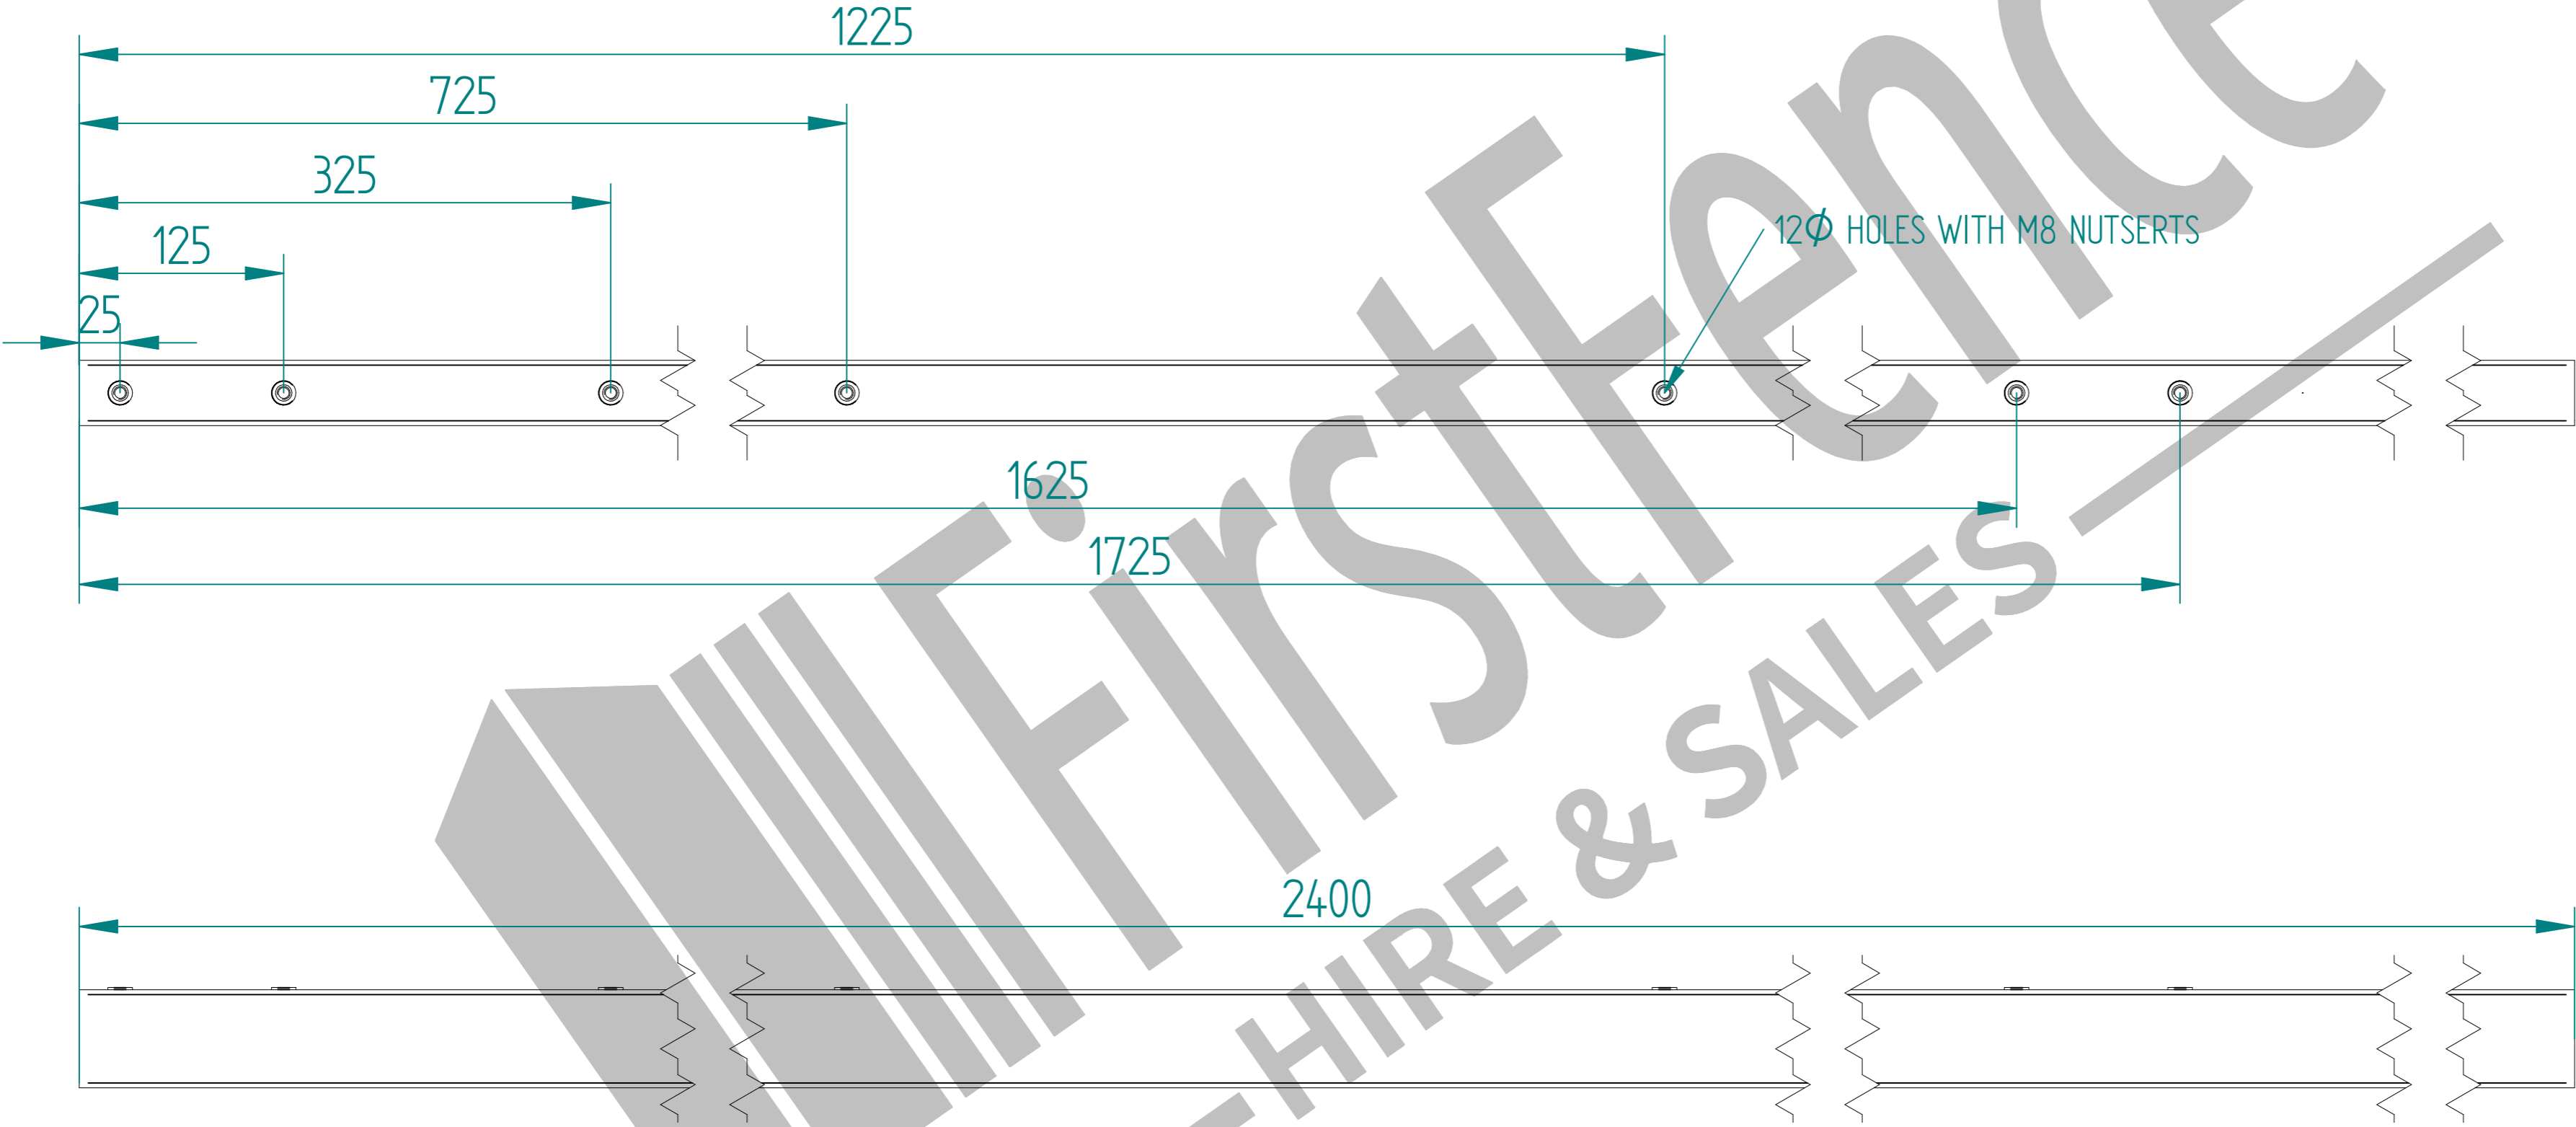

1.8m HIGH V-MESH FENCING WITH 60x40 DIG IN KIT

Item	Component Name	Quantity
A	MESH-POS-9532 - 1.8m HIGH DIG IN 60X40 INTERMEDIATE POST ONLY	1
B	MESH-VME-1803 - 1.8m HIGH X 3.0m WIDE V MESH FENCE PANEL ONLY	1
C	ACCS-MSH-0001 - UNIVERSAL MESH FENCING BLACK FIXING CLIPS	7
D	ACCS-MSH-0050 - M8 x 40mm MESH SECURITY BOLT	7
E	ACCS-RIB-0002 - 60x40 BLACK RIBBED INSERTS	1

NAME	DATE	TITLE
LT	30/07/20	MESH-KIT-0520 - 1.8m HIGH V MESH FENCING WITH 60X40 DIG IN KIT
TOLERANCE	$\pm 2\text{mm}$ Unless Stated Otherwise	First Fence Ltd, Kiln Way, Swadlincote, Derbyshire, DE11 8EA 01283 512 111 sales@firstfence.co.uk
3RD ANGLE	NOTE: SHOULD ANY DISCREPANCIES BE FOUND WITH THIS DRAWING, PLEASE INFORM FIRST FENCE. COPYRIGHT OF THIS DRAWING IS OWNED BY FIRST FENCE LIMITED.	REV A
SIZE A2	WEIGHT: N/A	SHEET 1 OF 2

1.8m HIGH DIG IN 60X40 INTERMEDIATE POST ONLY (AL 2400mm)

	NAME	DATE	TITLE
DRAWN	LT	30/07/20	MESH-POS-9532 - 1.8m HIGH DIG IN 60X40 INTERMEDIATE POST ONLY
TOLERANCE	± 2mm Unless Stated Otherwise		 First Fence Ltd, Kiln Way, Swadincote, Derbyshire, DE11 8EA 01283 512 111 sales@firstfence.co.uk
 3RD ANGLE			NOTE: SHOULD ANY DISCREPANCIES BE FOUND WITH THIS DRAWING, PLEASE INFORM FIRSTFENCE. COPYRIGHT OF THIS DRAWING IS OWNED BY FIRSTFENCE LIMITED. SIZE A2 WEIGHT: 5.4 kg
			REV A
			SHEET 2 OF 2