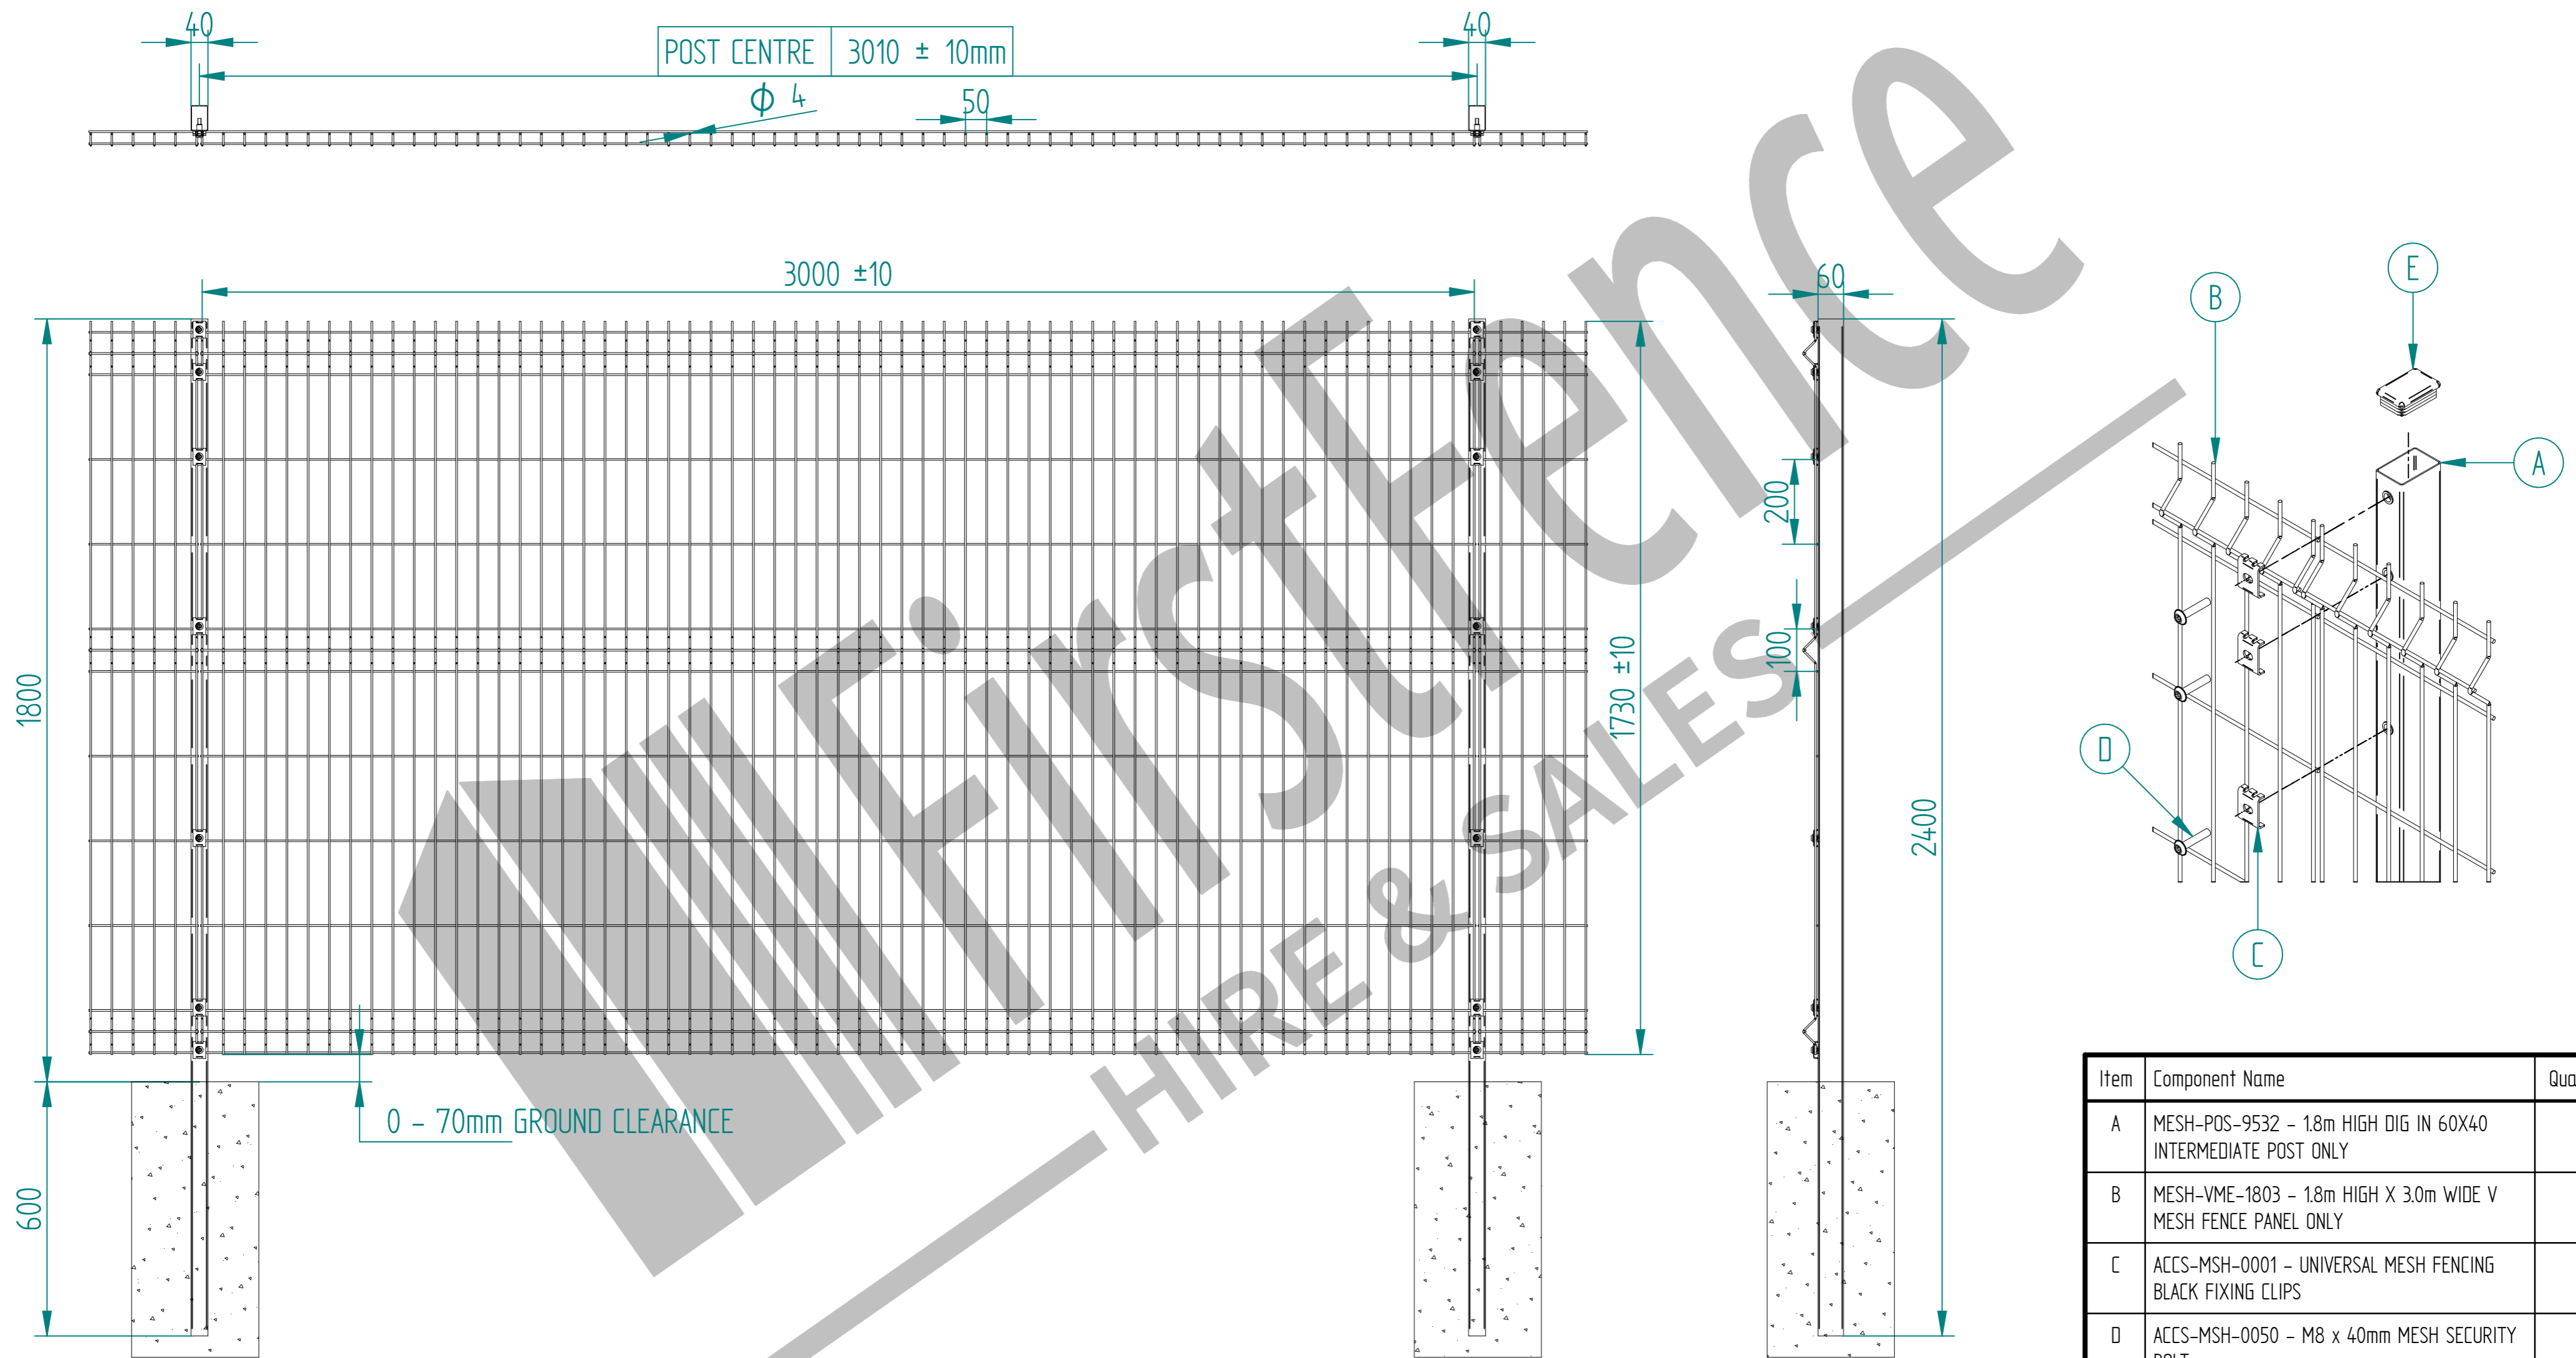

1.8m HIGH V-MESH FENCING WITH 60x40 DIG IN KIT

Item	Component Name	Quantity
A	MESH-POS-9532 - 1.8m HIGH DIG IN 60X40 INTERMEDIATE POST ONLY	1
B	MESH-VME-1803 - 1.8m HIGH X 3.0m WIDE V MESH FENCE PANEL ONLY	1
C	ACCS-MSH-0001 - UNIVERSAL MESH FENCING BLACK FIXING CLIPS	7
D	ACCS-MSH-0050 - M8 x 40mm MESH SECURITY BOLT	7
E	ACCS-RIB-0002 - 60x40 BLACK RIBBED INSERTS	1

NAME	DATE	TITLE
LT	30/07/20	MESH-KIT-0520 - 1.8m HIGH V MESH FENCING WITH 60X40 DIG IN KIT
TOLERANCE	$\pm 2\text{mm}$ Unless Stated Otherwise	First Fence Ltd, Kiln Way, Swadlincote, Derbyshire, DE11 8EA 01283 512 111 sales@firstfence.co.uk
3RD ANGLE	NOTE: SHOULD ANY DISCREPANCIES BE FOUND WITH THIS DRAWING, PLEASE INFORM FIRST FENCE. COPYRIGHT OF THIS DRAWING IS OWNED BY FIRST FENCE LIMITED.	REV A
SIZE A2	WEIGHT: N/A	SHEET 1 OF 2

1.8m HIGH DIG IN 60X40 INTERMEDIATE POST ONLY (AL 2400mm)

	NAME	DATE	TITLE
DRAWN	LT	30/07/20	MESH-POS-9532 - 1.8m HIGH DIG IN 60X40 INTERMEDIATE POST ONLY
TOLERANCE	± 2mm Unless Stated Otherwise		 First Fence Ltd, Kiln Way, Swadincote, Derbyshire, DE11 8EA 01283 512 111 sales@firstfence.co.uk
 3RD ANGLE			NOTE: SHOULD ANY DISCREPANCIES BE FOUND WITH THIS DRAWING, PLEASE INFORM FIRSTFENCE. COPYRIGHT OF THIS DRAWING IS OWNED BY FIRSTFENCE LIMITED. SIZE A2 WEIGHT: 5.4 kg
			REV A
			SHEET 2 OF 2