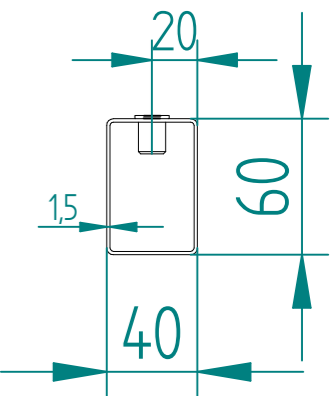

1.8m HIGH V-MESH FENCING WITH 60x40 DIG IN KIT

Item	Component Name	Quantity
A	MESH-POS-9532 - 1.8m HIGH DIG IN 60X40 INTERMEDIATE POST ONLY	1
B	MESH-VME-1803 - 1.8m HIGH X 3.0m WIDE V MESH FENCE PANEL ONLY	1
C	ACCS-MSH-0001 - UNIVERSAL MESH FENCING BLACK FIXING CLIPS	7
D	ACCS-MSH-0050 - M8 x 40mm MESH SECURITY BOLT	7
E	ACCS-RIB-0002 - 60x40 BLACK RIBBED INSERTS	1

NAME	DATE	TITLE
LT	30/07/20	MESH-KIT-0520 - 1.8m HIGH V MESH FENCING WITH 60X40 DIG IN KIT
TOLERANCE	$\pm 2\text{mm}$ Unless Stated Otherwise	First Fence Ltd, Kiln Way, Swadlincote, Derbyshire, DE11 8EA 01283 512 111 sales@firstfence.co.uk
3RD ANGLE	NOTE: SHOULD ANY DISCREPANCIES BE FOUND WITH THIS DRAWING, PLEASE INFORM FIRST FENCE. COPYRIGHT OF THIS DRAWING IS OWNED BY FIRST FENCE LIMITED.	REV A
SIZE A2	WEIGHT: N/A	SHEET 1 OF 2

1.8m HIGH DIG IN 60X40 INTERMEDIATE POST ONLY (AL 2400mm)

	NAME	DATE	TITLE
DRAWN	LT	30/07/20	MESH-POS-9532 - 1.8m HIGH DIG IN 60X40 INTERMEDIATE POST ONLY
TOLERANCE	± 2mm Unless Stated Otherwise		 First Fence Ltd, Kiln Way, Swadincote, Derbyshire, DE11 8EA 01283 512 111 sales@firstfence.co.uk
 3RD ANGLE			NOTE: SHOULD ANY DISCREPANCIES BE FOUND WITH THIS DRAWING, PLEASE INFORM FIRSTFENCE. COPYRIGHT OF THIS DRAWING IS OWNED BY FIRSTFENCE LIMITED. SIZE A2 WEIGHT: 5.4 kg
			REV A
			SHEET 2 OF 2