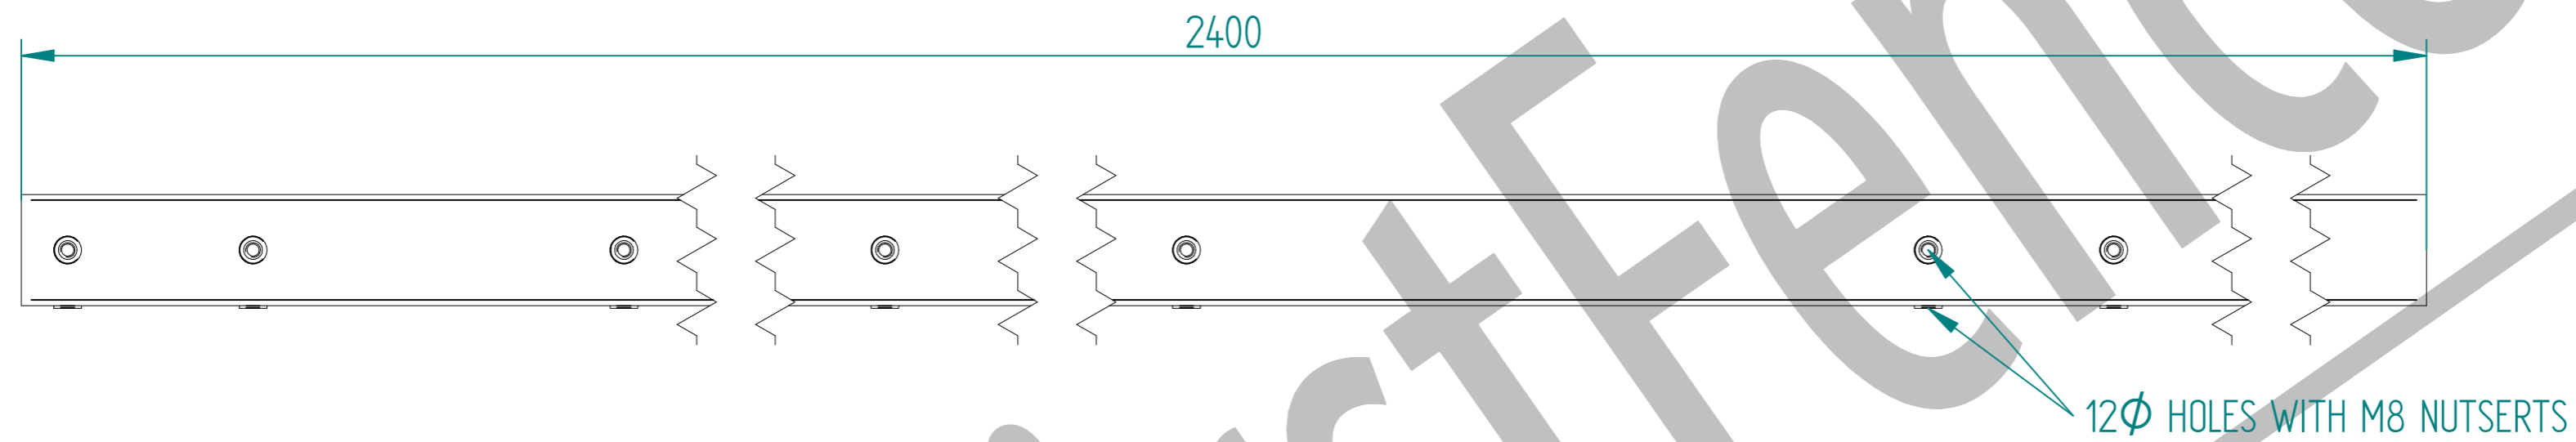

# 1.8m HIGH DIG IN 60x60 CORNER POST KIT (V-MESH)

Item	Component Name	Quantity
A	MESH-POS-9032 - 1.8m HIGH DIG IN 60X60 CORNER POST ONLY	1
B	ACCES-MSH-0001 - UNIVERSAL MESH FENCING BLACK FIXING CLIPS	14
C	ACCES-MSH-0050 - M8 x 40mm MESH SECURITY BOLT	14
D	ACCES-RIB-0003 - 60x60 BLACK RIBBED INSERTS	1

NAME	DATE	TITLE
LT	31/07/20	MESH-KIT-9032 - 1.8m HIGH DIG IN 60X60 CORNER POST KIT ( V Mesh )
TOLERANCE ± 2mm Unless Stated Otherwise		First Fence Ltd, Kiln Way, Swadlincote, Derbyshire, DE11 8EA 01283 512 111 sales@firstfence.co.uk
3RD ANGLE		
SIZE A2	WEIGHT: N/A	REV A

# 1.8m HIGH DIG IN 60X60 CORNER POST ONLY (AL 2400mm)

	NAME	DATE	TITLE
DRAWN	LT	31/07/20	MESH-POS-9032 - 1.8m HIGH DIG IN 60X60 CORNER POST ONLY
TOLERANCE	± 2mm Unless Stated Otherwise		First Fence Ltd, Kiln Way, Swadincote, Derbyshire, DE11 8EA 01283 512 111 sales@firstfence.co.uk
3RD ANGLE			
			REV A
			SHEET 2 OF 2