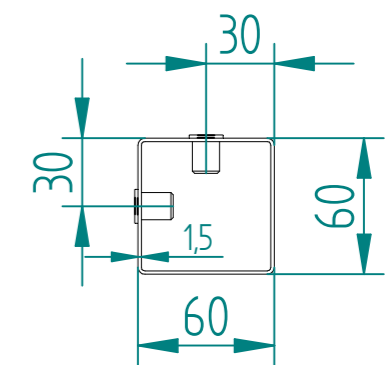

# 1.8m HIGH DIG IN 60x60 CORNER POST KIT (V-MESH)

Item	Component Name	Quantity
A	MESH-POS-9032 - 1.8m HIGH DIG IN 60X60 CORNER POST ONLY	1
B	ACCES-MSH-0001 - UNIVERSAL MESH FENCING BLACK FIXING CLIPS	14
C	ACCES-MSH-0050 - M8 x 40mm MESH SECURITY BOLT	14
D	ACCES-RIB-0003 - 60x60 BLACK RIBBED INSERTS	1

NAME	DATE	TITLE
LT	31/07/20	MESH-KIT-9032 - 1.8m HIGH DIG IN 60X60 CORNER POST KIT ( V Mesh )
TOLERANCE ± 2mm Unless Stated Otherwise		First Fence Ltd, Kiln Way, Swadlincote, Derbyshire, DE11 8EA 01283 512 111 sales@firstfence.co.uk
3RD ANGLE		
SIZE A2	WEIGHT: N/A	REV A

# 1.8m HIGH DIG IN 60X60 CORNER POST ONLY (AL 2400mm)

	NAME	DATE	TITLE
DRAWN	LT	31/07/20	MESH-POS-9032 - 1.8m HIGH DIG IN 60X60 CORNER POST ONLY
TOLERANCE	± 2mm Unless Stated Otherwise		First Fence Ltd, Kiln Way, Swadincote, Derbyshire, DE11 8EA 01283 512 111 sales@firstfence.co.uk
3RD ANGLE			
			REV A
			SHEET 2 OF 2