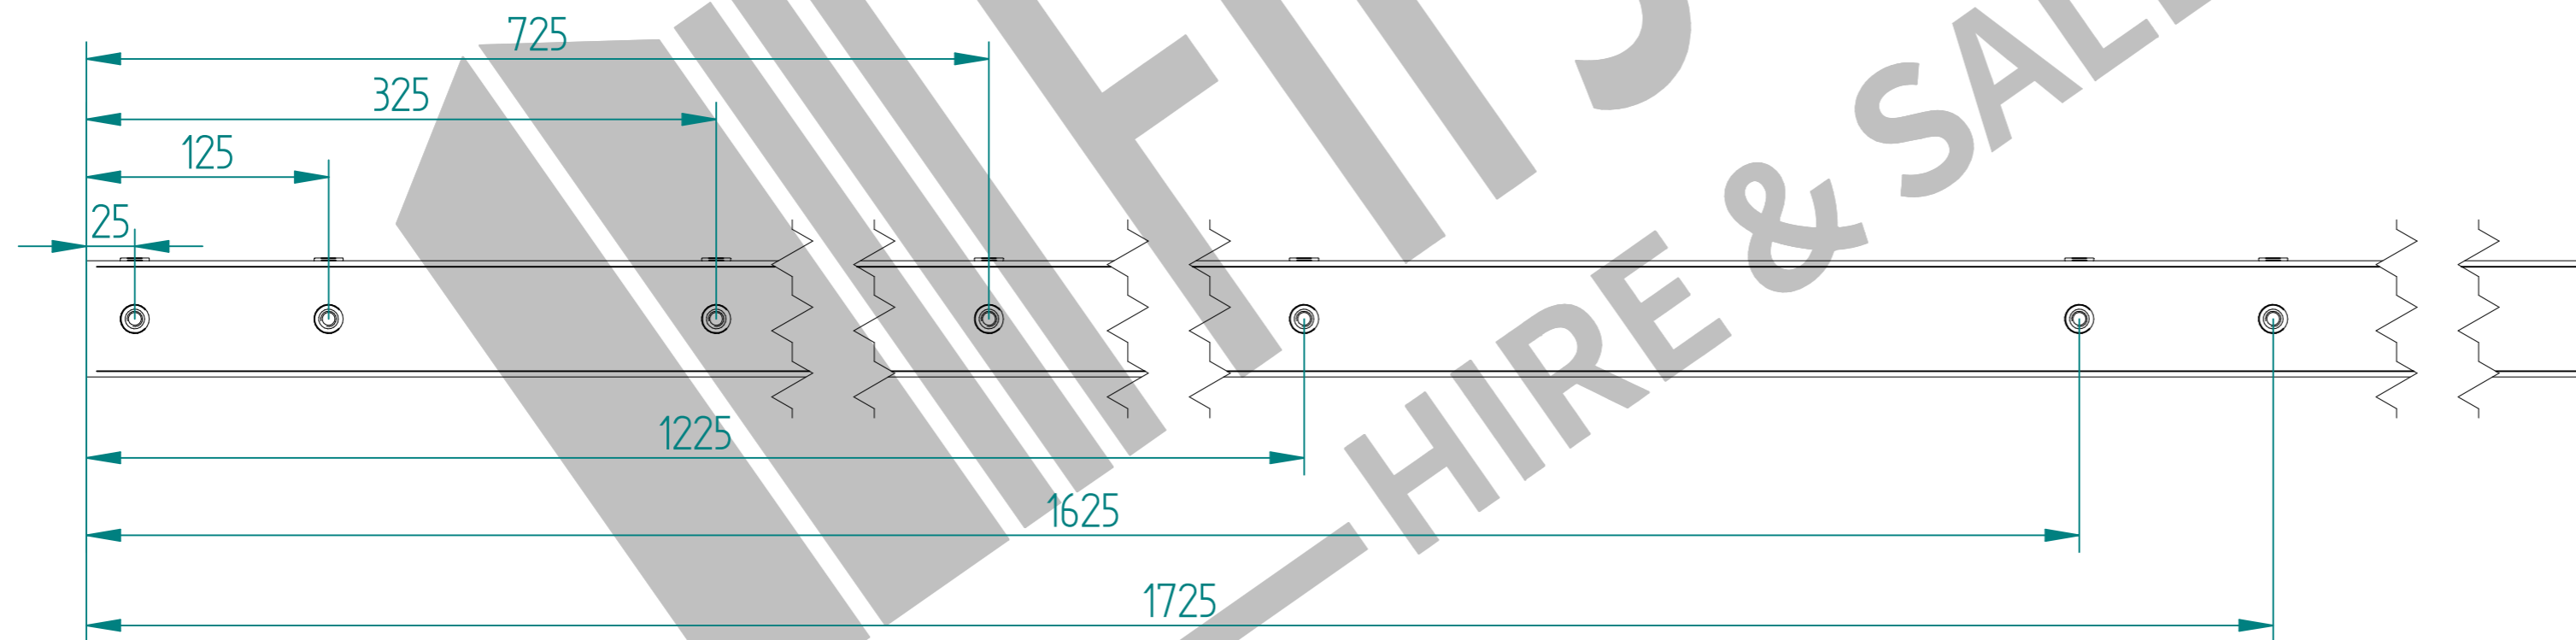

# 1.8m HIGH DIG IN 60x60 CORNER POST KIT (V-MESH)

Item	Component Name	Quantity
A	MESH-POS-9032 - 1.8m HIGH DIG IN 60X60 CORNER POST ONLY	1
B	ACCES-MSH-0001 - UNIVERSAL MESH FENCING BLACK FIXING CLIPS	14
C	ACCES-MSH-0050 - M8 x 40mm MESH SECURITY BOLT	14
D	ACCES-RIB-0003 - 60x60 BLACK RIBBED INSERTS	1

NAME	DATE	TITLE
LT	31/07/20	MESH-KIT-9032 - 1.8m HIGH DIG IN 60X60 CORNER POST KIT ( V Mesh )
TOLERANCE ± 2mm Unless Stated Otherwise		First Fence Ltd, Kiln Way, Swadlincote, Derbyshire, DE11 8EA 01283 512 111 sales@firstfence.co.uk
3RD ANGLE		
SIZE A2	WEIGHT: N/A	REV A

# 1.8m HIGH DIG IN 60X60 CORNER POST ONLY (AL 2400mm)

	NAME	DATE	TITLE
DRAWN	LT	31/07/20	MESH-POS-9032 - 1.8m HIGH DIG IN 60X60 CORNER POST ONLY
TOLERANCE	± 2mm Unless Stated Otherwise		First Fence Ltd, Kiln Way, Swadincote, Derbyshire, DE11 8EA 01283 512 111 sales@firstfence.co.uk
3RD ANGLE			
			REV A
			SHEET 2 OF 2