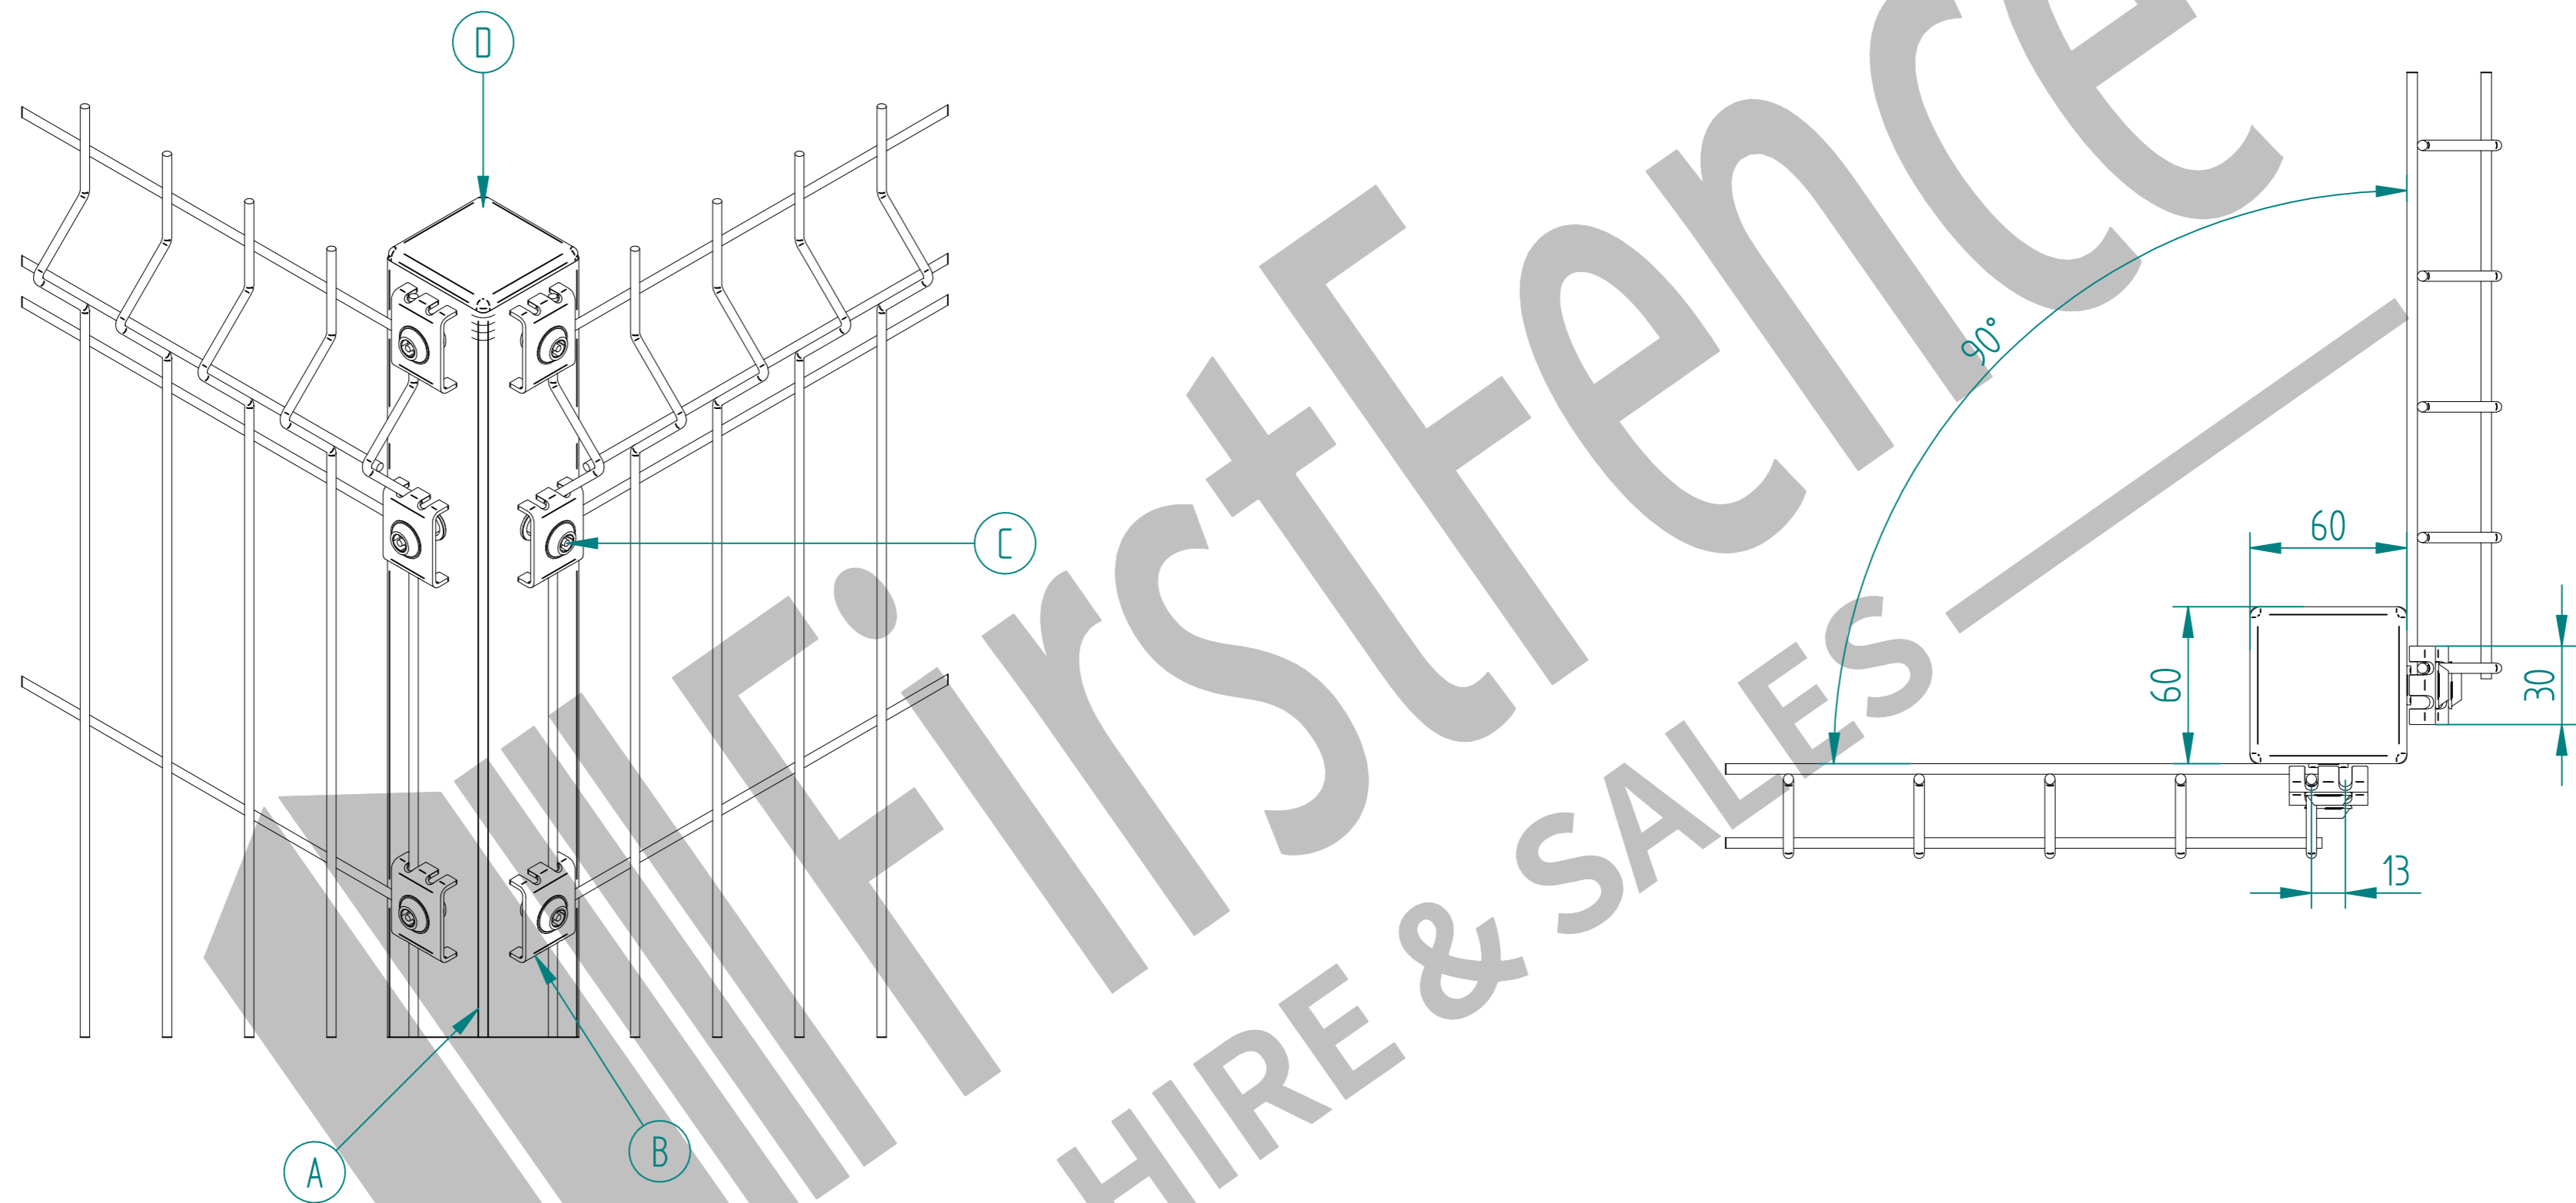

# 1.8m HIGH DIG IN 60x60 CORNER POST KIT (V-MESH)

Item	Component Name	Quantity
A	MESH-POS-9032 - 1.8m HIGH DIG IN 60X60 CORNER POST ONLY	1
B	ACCES-MSH-0001 - UNIVERSAL MESH FENCING BLACK FIXING CLIPS	14
C	ACCES-MSH-0050 - M8 x 40mm MESH SECURITY BOLT	14
D	ACCES-RIB-0003 - 60x60 BLACK RIBBED INSERTS	1

NAME	DATE	TITLE
LT	31/07/20	MESH-KIT-9032 - 1.8m HIGH DIG IN 60X60 CORNER POST KIT ( V Mesh )
TOLERANCE ± 2mm Unless Stated Otherwise		First Fence Ltd, Kiln Way, Swadlincote, Derbyshire, DE11 8EA 01283 512 111 sales@firstfence.co.uk
3RD ANGLE		
SIZE A2	WEIGHT: N/A	REV A

# 1.8m HIGH DIG IN 60X60 CORNER POST ONLY (AL 2400mm)

	NAME	DATE	TITLE
DRAWN	LT	31/07/20	MESH-POS-9032 - 1.8m HIGH DIG IN 60X60 CORNER POST ONLY
TOLERANCE	± 2mm Unless Stated Otherwise		First Fence Ltd, Kiln Way, Swadincote, Derbyshire, DE11 8EA 01283 512 111 sales@firstfence.co.uk
3RD ANGLE			
			REV A
			SHEET 2 OF 2