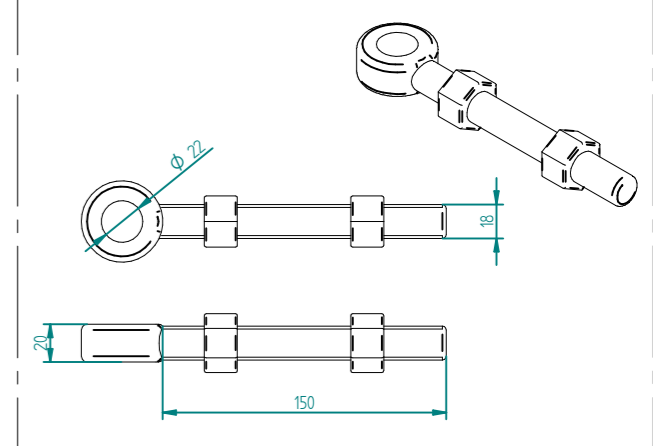

2.4m X 6.0m WIDE DOUBLE LEAF DIG IN PALISADE GATE KIT

LEFT HAND HUNG
(From Outside Looking In)

ALL GATES & POSTS ARE TO BE FITTED WITH BLACK PLASTIC INSERTS

ALL GATES WITH 80x80/100x100/120x120 BOX SECTION HINGE POSTS ARE TO BE FITTED WITH TWO GALVANISED EYE BOLTS

Item	Component Name	Quantity
A	PALI-SLI-2430 - PALISADE GATE SLIDER 2.4m X 3.0m WIDE	1
B	PALI-CAT-2430 - PALISADE GATE CATCH 2.4m X 3.0m WIDE	1
C	PALI-POS-0019 - 2.4m HIGH DIG IN PALISADE HINGE GATE POST 120X120 BOX SECTION	2
D	ACCS-GEN-0001 - ADJUSTABLE GATE EYE BZP 130-150mm CW 20	4
E	ACCS-GEN-0101 - UNIVERSAL GATE DROP BOLT	2
F	TRIPLE POINT PALE / ROUND & NOTCHED / SINGLE POINT. ON REQUEST	38
G	ACCS-PAL-0002 - M8 X 25mm BOLT / ACCS-PAL-0003 - M8 SNAP OFF NUT FOR SECURITY BOLTS	76
H	ACCS-RIB-0003 - 60x60 BLACK RIBBED INSERTS	4
I	ACCS-RIB-0020 - 120x120 BLACK RIBBED INSERT	2

Rev	Comments	Date
B	Hinge Post Increased In Size	04/05/22
A	New Revised Drawing	14/07/21

NAME	DATE	TITLE
LT	06/07/22	PALI-KIT-1565 - 2.4m X 6.0m WIDE TRIPLE POINTED DOUBLE LEAF DIG IN PALISADE GATE KIT
TOLERANCE		± 2mm Unless Stated Otherwise
3RD ANGLE		
SIZE		
A2	<small>NOTE: SHOULD ANY DISCREPANCIES BE FOUND WITH THIS DRAWING, PLEASE INFORM FIRSTFENCE. COPYRIGHT OF THIS DRAWING IS OWNED BY FIRSTFENCE LIMITED.</small>	
WEIGHT: 298.0 kg	SHEET 1 OF 6	

2.4m HIGH DIG IN PALISADE HINGE GATE POST 120X120 BOX SECTION

STEE-GEN-0001 - GATE HOOKS SC 19mm TO WELD FLAT

TO BE WELDED CENTRAL TO POST

FABR-MIS-3104 - HALF FISH PLATE - SELF COLOUR

NAME	DATE	TITLE
LT	06/07/22	PALI-POS-0019 - 2.4m HIGH DIG IN PALISADE HINGE GATE POST 120X120 BOX SECTION
TOLERANCE	± 2mm Unless Stated Otherwise	First Fence Ltd, Kiln Way, Swadlincote, Derbyshire, DE11 8EA 01283 512 111 sales@firstfence.co.uk
3RD ANGLE		
SIZE	A2	REV A
WEIGHT: 60.6 kg		SHEET 3 OF 6