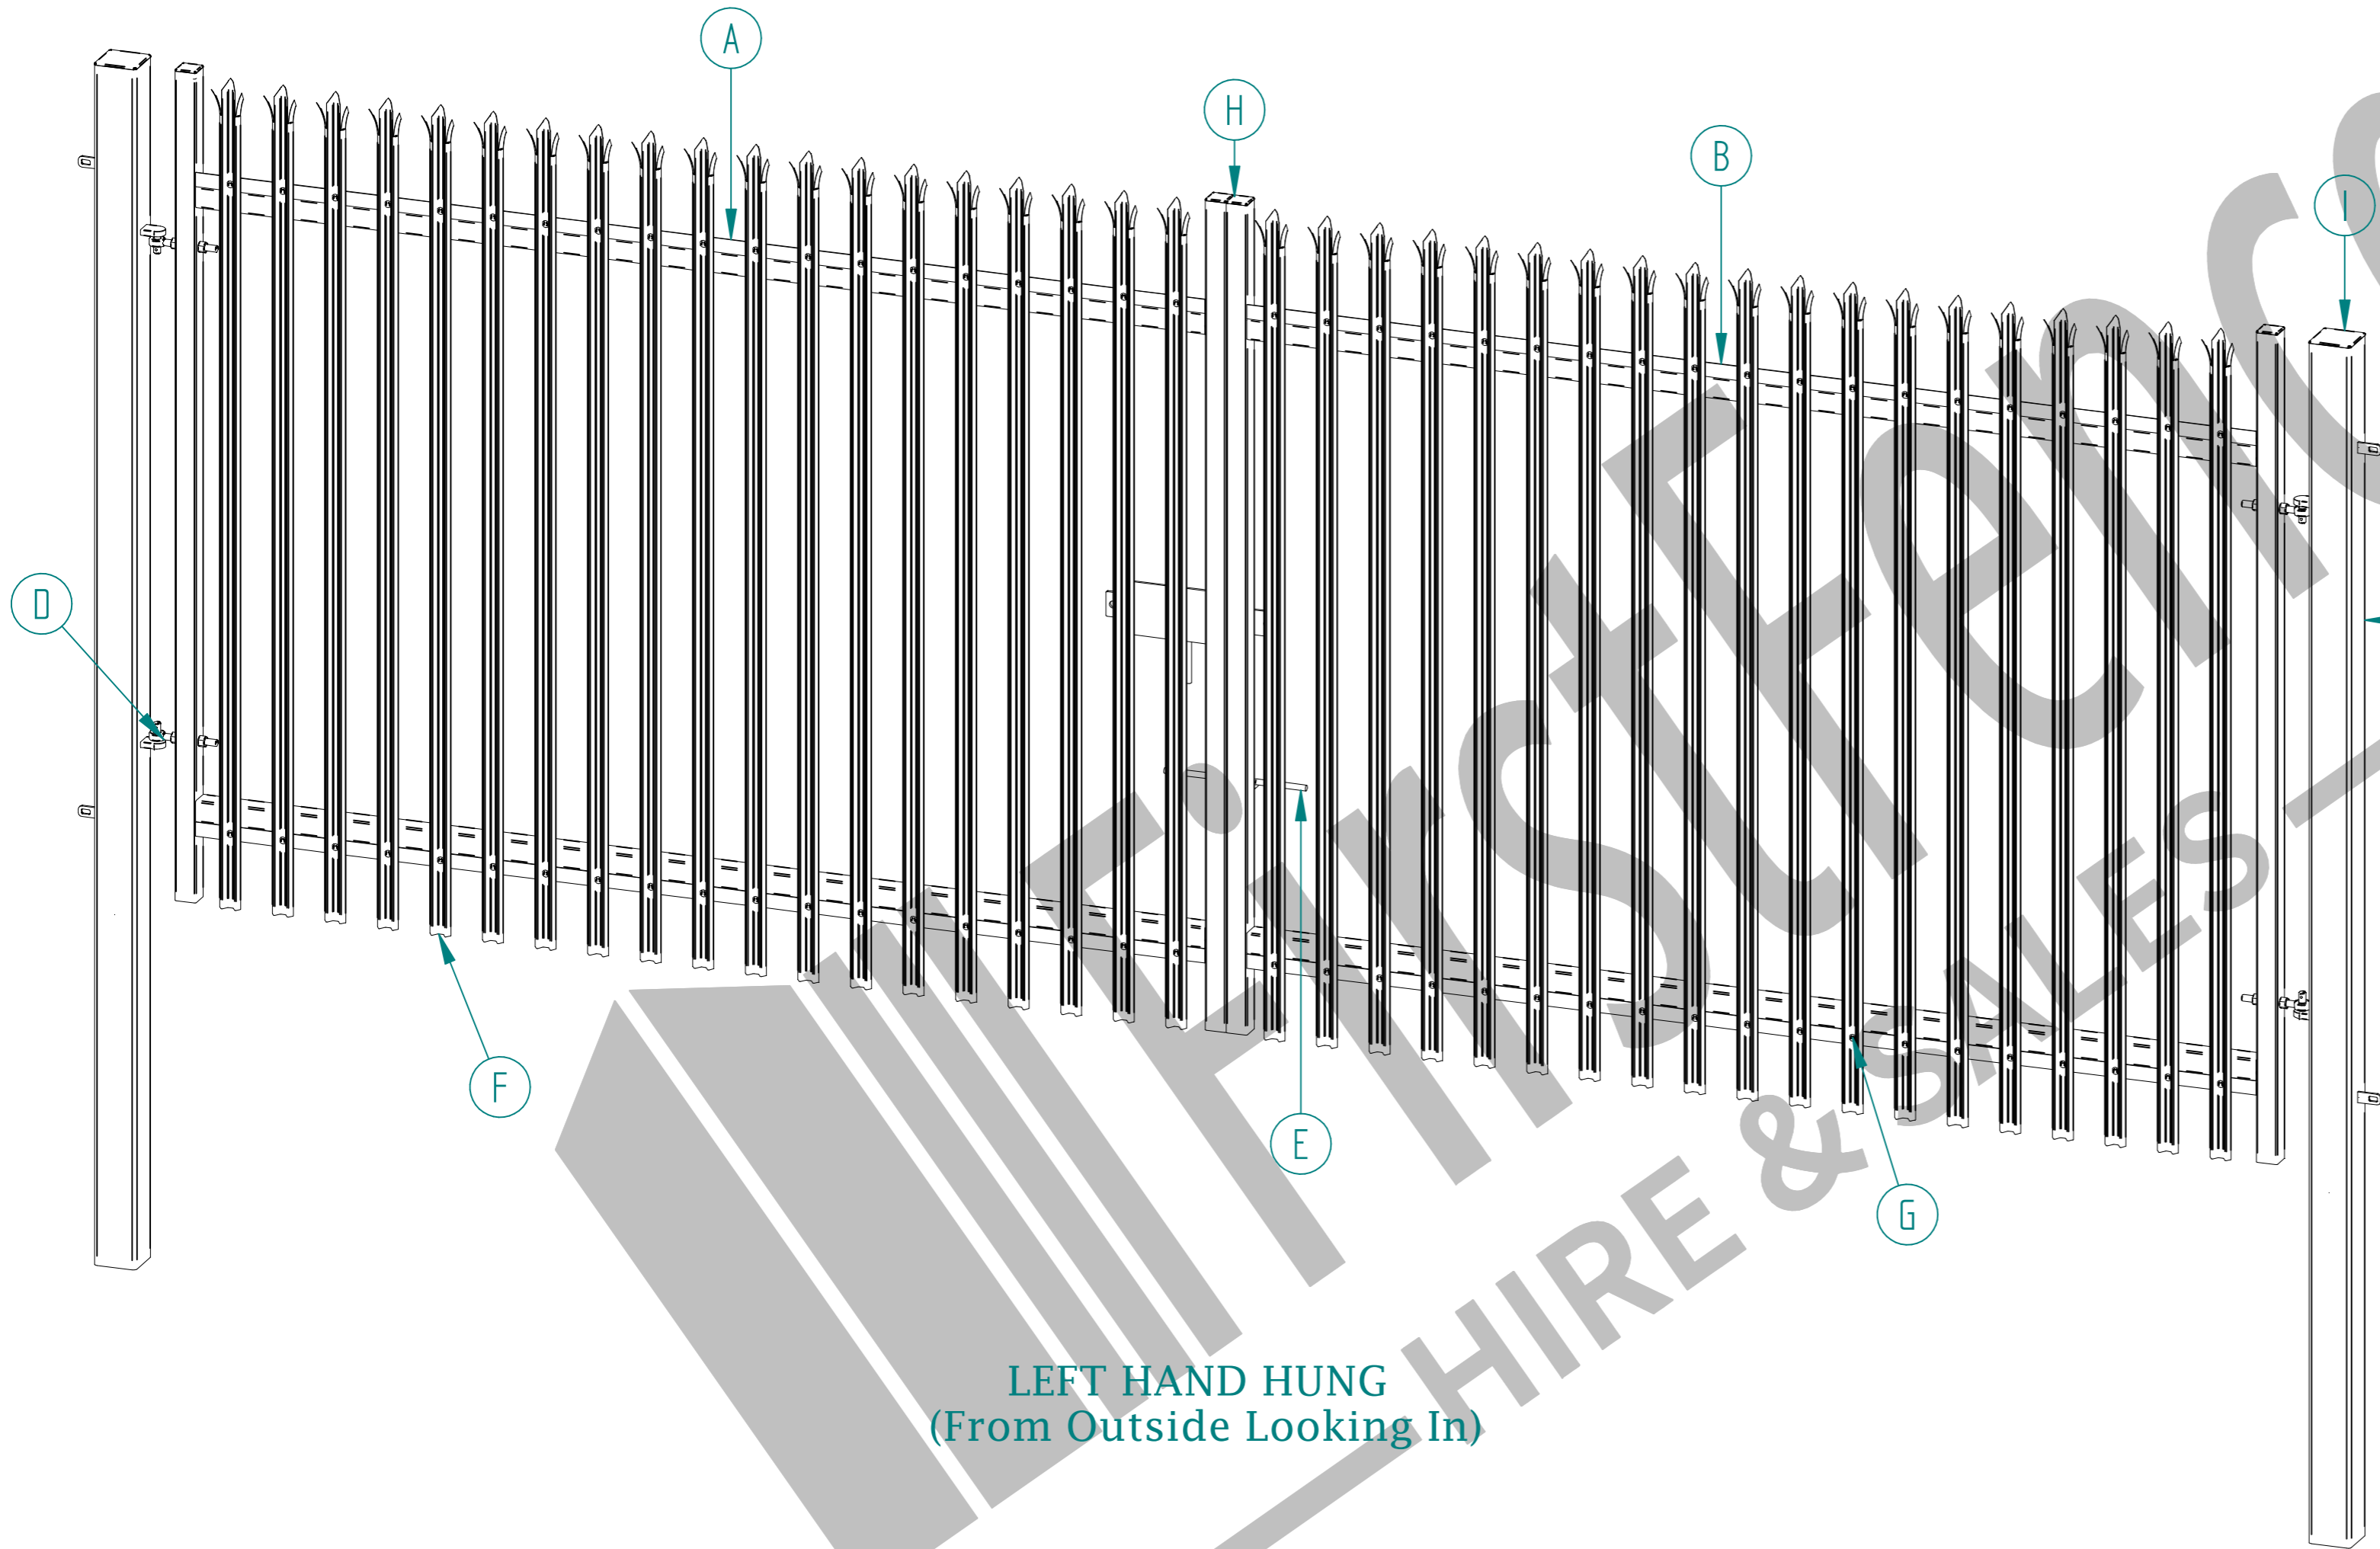

2.4m X 6.0m WIDE DOUBLE LEAF DIG IN PALISADE GATE KIT

LEFT HAND HUNG
(From Outside Looking In)

ALL GATES & POSTS ARE TO BE FITTED WITH BLACK PLASTIC INSERTS

ALL GATES WITH 80x80/100x100/120x120 BOX SECTION HINGE POSTS ARE TO BE FITTED WITH TWO GALVANISED EYE BOLTS

Item	Component Name	Quantity
A	PALI-SLI-2430 - PALISADE GATE SLIDER 2.4m X 3.0m WIDE	1
B	PALI-CAT-2430 - PALISADE GATE CATCH 2.4m X 3.0m WIDE	1
C	PALI-POS-0019 - 2.4m HIGH DIG IN PALISADE HINGE GATE POST 120X120 BOX SECTION	2
D	ACCS-GEN-0001 - ADJUSTABLE GATE EYE BZP 130-150mm CW 20	4
E	ACCS-GEN-0101 - UNIVERSAL GATE DROP BOLT	2
F	TRIPLE POINT PALE / ROUND & NOTCHED / SINGLE POINT. ON REQUEST	38
G	ACCS-PAL-0002 - M8 X 25mm BOLT / ACCS-PAL-0003 - M8 SNAP OFF NUT FOR SECURITY BOLTS	76
H	ACCS-RIB-0003 - 60x60 BLACK RIBBED INSERTS	4
I	ACCS-RIB-0020 - 120x120 BLACK RIBBED INSERT	2

Rev	Comments	Date
B	Hinge Post Increased In Size	04/05/22
A	New Revised Drawing	14/07/21

NAME	DATE	TITLE
LT	06/07/22	PALI-KIT-1565 - 2.4m X 6.0m WIDE TRIPLE POINTED DOUBLE LEAF DIG IN PALISADE GATE KIT
TOLERANCE		± 2mm Unless Stated Otherwise
3RD ANGLE		
SIZE		
A2	<small>NOTE: SHOULD ANY DISCREPANCIES BE FOUND WITH THIS DRAWING, PLEASE INFORM FIRSTFENCE. COPYRIGHT OF THIS DRAWING IS OWNED BY FIRSTFENCE LIMITED.</small>	
WEIGHT: 298.0 kg	SHEET 1 OF 6	

2.4m X 6.0m WIDE DOUBLE LEAF BOLT DOWN PALISADE GATE KIT

LEFT HAND HUNG
(From Outside Looking In)

Item	Component Name	Quantity
A	PALI-SLI-2430 - PALISADE GATE SLIDER 2.4m X 3.0m WIDE	1
B	PALI-CAT-2430 - PALISADE GATE CATCH 2.4m X 3.0m WIDE	1
C	PALI-POS-1019 - 2.4m HIGH BOLT DOWN PALISADE HINGE GATE POST 120X120 BOX SECTION	2
D	ACCS-GEN-0001 - ADJUSTABLE GATE EYE BZP 130-150mm CW 20	4
E	ACCS-GEN-0101 - UNIVERSAL GATE DROP BOLT	2
F	TRIPLE POINT PALE / ROUND & NOTCHED / SINGLE POINT. ON REQUEST	38
G	ACCS-PAL-0002 - M8 X 25mm BOLT / ACCS-PAL-0003 - M8 SNAP OFF NUT FOR SECURITY BOLTS	76
H	ACCS-RIB-0003 - 60x60 BLACK RIBBED INSERTS	4
I	ACCS-RIB-0020 - 120x120 BLACK RIBBED INSERT	2