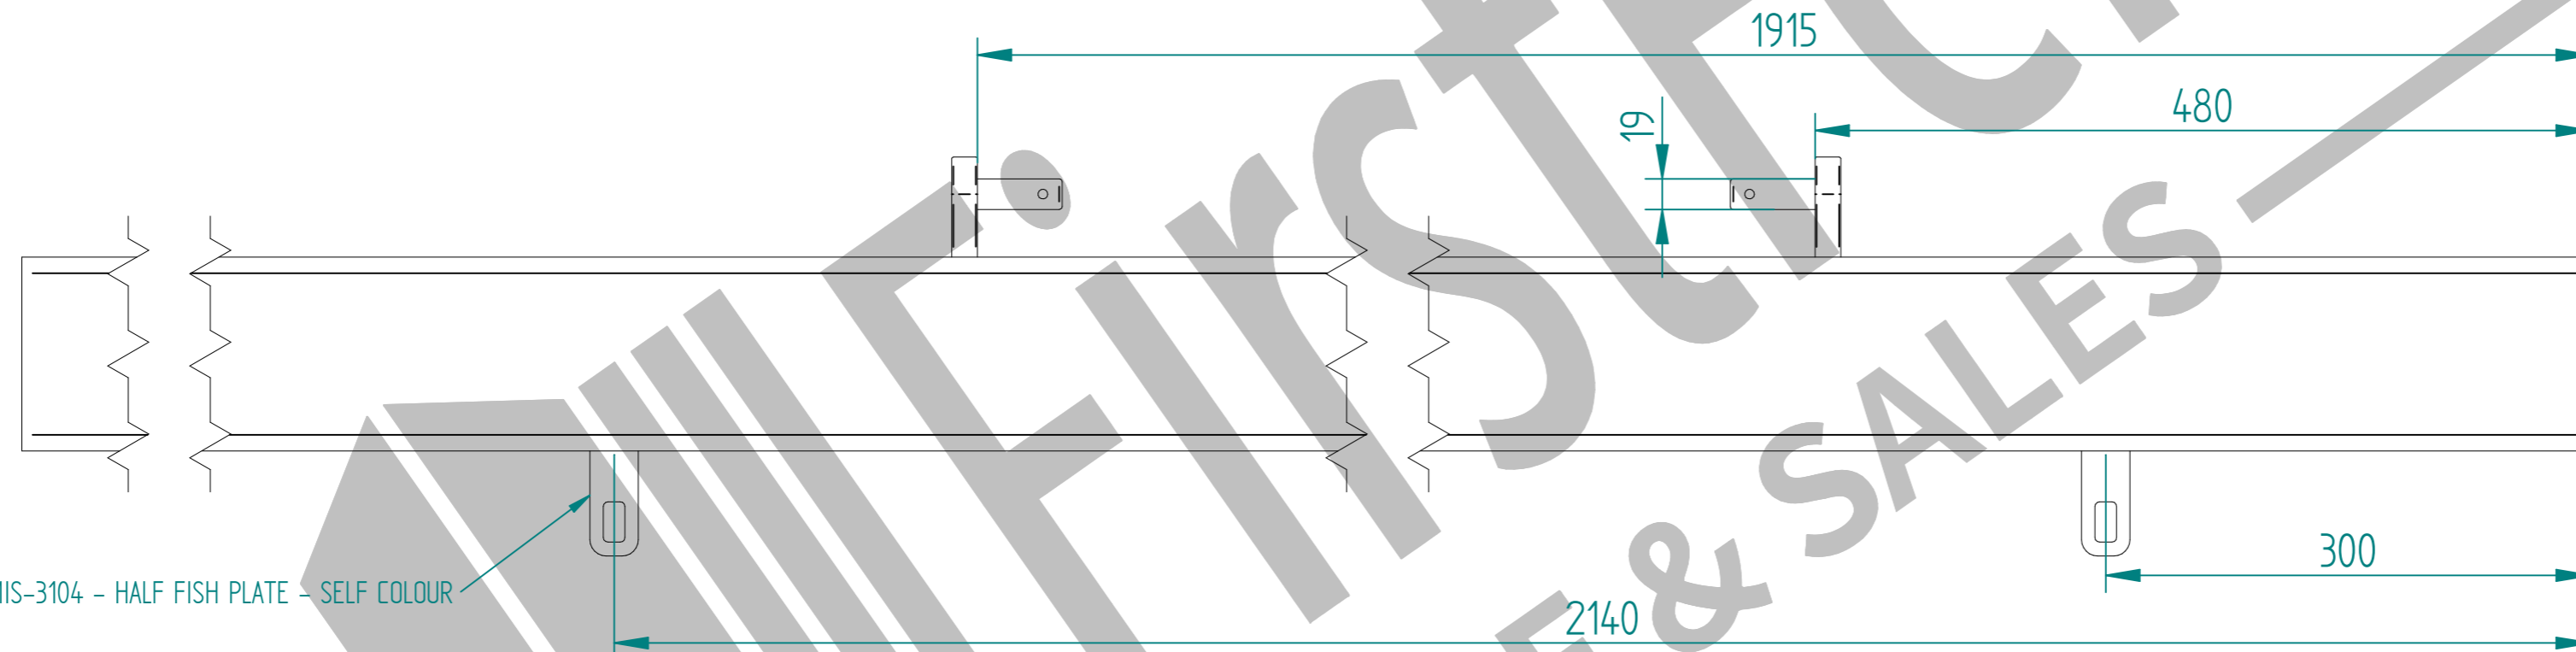

FABR-MIS-3104 - HALF FISH PLATE - SELF COLOUR