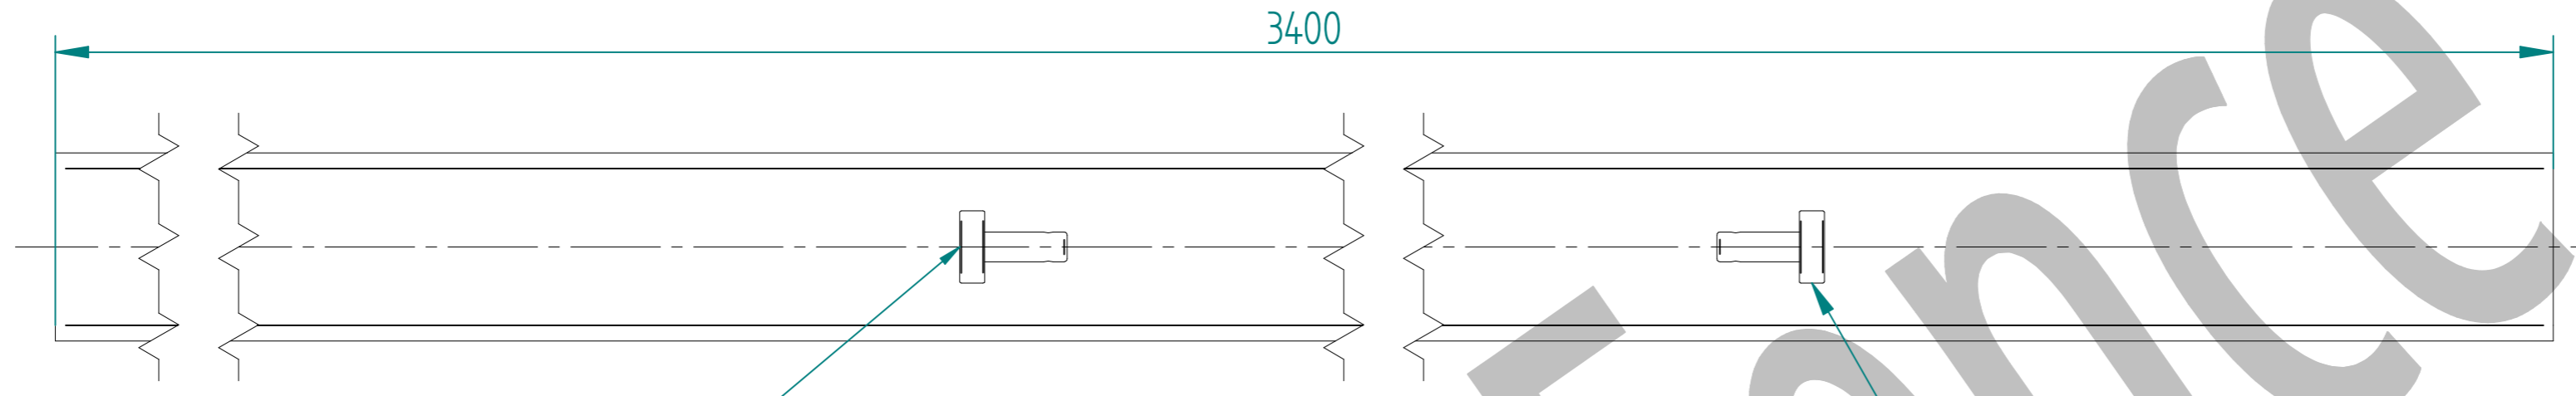

2.4m HIGH DIG IN PALISADE HINGE GATE POST 120X120 BOX SECTION

STEE-GEN-0001 - GATE HOOKS SC 19mm TO WELD FLAT

TO BE WELDED CENTRAL TO POST