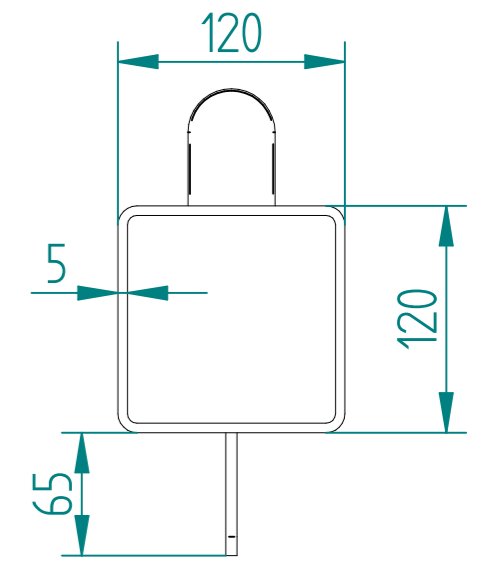

2.4m HIGH DIG IN PALISADE HINGE GATE POST 120X120 BOX SECTION

STEE-GEN-0001 - GATE HOOKS SC 19mm TO WELD FLAT

TO BE WELDED CENTRAL TO POST

FABR-MIS-3104 - HALF FISH PLATE - SELF COLOUR

NAME	DATE	TITLE
LT	06/07/22	PALI-POS-0019 - 2.4m HIGH DIG IN PALISADE HINGE GATE POST 120X120 BOX SECTION
TOLERANCE	± 2mm Unless Stated Otherwise	First Fence Ltd, Kiln Way, Swadlincote, Derbyshire, DE11 8EA 01283 512 111 sales@firstfence.co.uk
3RD ANGLE		
SIZE	A2	REV A
WEIGHT: 60.6 kg		SHEET 3 OF 6

2.4m X 6.0m WIDE DOUBLE LEAF BOLT DOWN PALISADE GATE KIT

LEFT HAND HUNG
(From Outside Looking In)

Item	Component Name	Quantity
A	PALI-SLI-2430 - PALISADE GATE SLIDER 2.4m X 3.0m WIDE	1
B	PALI-CAT-2430 - PALISADE GATE CATCH 2.4m X 3.0m WIDE	1
C	PALI-POS-1019 - 2.4m HIGH BOLT DOWN PALISADE HINGE GATE POST 120X120 BOX SECTION	2
D	ACCS-GEN-0001 - ADJUSTABLE GATE EYE BZP 130-150mm CW 20	4
E	ACCS-GEN-0101 - UNIVERSAL GATE DROP BOLT	2
F	TRIPLE POINT PALE / ROUND & NOTCHED / SINGLE POINT. ON REQUEST	38
G	ACCS-PAL-0002 - M8 X 25mm BOLT / ACCS-PAL-0003 - M8 SNAP OFF NUT FOR SECURITY BOLTS	76
H	ACCS-RIB-0003 - 60x60 BLACK RIBBED INSERTS	4
I	ACCS-RIB-0020 - 120x120 BLACK RIBBED INSERT	2