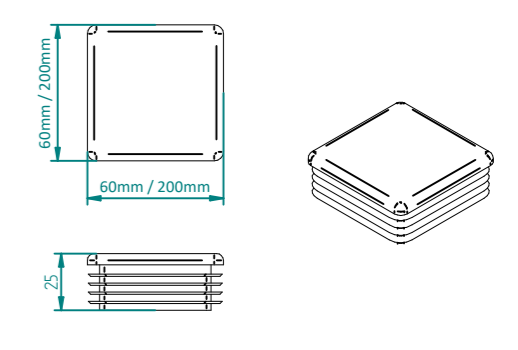

2.4m X 6.0m WIDE DOUBLE LEAF DIG IN PALISADE GATE KIT

LEFT HAND HUNG
(From Outside Looking In)

ALL GATES & POSTS ARE TO BE FITTED WITH BLACK PLASTIC INSERTS

ALL GATES WITH 80x80/100x100/120x120 BOX SECTION HINGE POSTS ARE TO BE FITTED WITH TWO GALVANISED EYE BOLTS

Item	Component Name	Quantity
A	PALI-SLI-2430 - PALISADE GATE SLIDER 2.4m X 3.0m WIDE	1
B	PALI-CAT-2430 - PALISADE GATE CATCH 2.4m X 3.0m WIDE	1
C	PALI-POS-0019 - 2.4m HIGH DIG IN PALISADE HINGE GATE POST 120X120 BOX SECTION	2
D	ACCS-GEN-0001 - ADJUSTABLE GATE EYE BZP 130-150mm CW 20	4
E	ACCS-GEN-0101 - UNIVERSAL GATE DROP BOLT	2
F	TRIPLE POINT PALE / ROUND & NOTCHED / SINGLE POINT. ON REQUEST	38
G	ACCS-PAL-0002 - M8 X 25mm BOLT / ACCS-PAL-0003 - M8 SNAP OFF NUT FOR SECURITY BOLTS	76
H	ACCS-RIB-0003 - 60x60 BLACK RIBBED INSERTS	4
I	ACCS-RIB-0020 - 120x120 BLACK RIBBED INSERT	2

Rev	Comments	Date
B	Hinge Post Increased In Size	04/05/22
A	New Revised Drawing	14/07/21

NAME	DATE	TITLE
LT	06/07/22	PALI-KIT-1565 - 2.4m X 6.0m WIDE TRIPLE POINTED DOUBLE LEAF DIG IN PALISADE GATE KIT
TOLERANCE		± 2mm Unless Stated Otherwise
3RD ANGLE		
SIZE		
A2	<small>NOTE: SHOULD ANY DISCREPANCIES BE FOUND WITH THIS DRAWING, PLEASE INFORM FIRSTFENCE. COPYRIGHT OF THIS DRAWING IS OWNED BY FIRSTFENCE LIMITED.</small>	
WEIGHT: 298.0 kg	SHEET 1 OF 6	