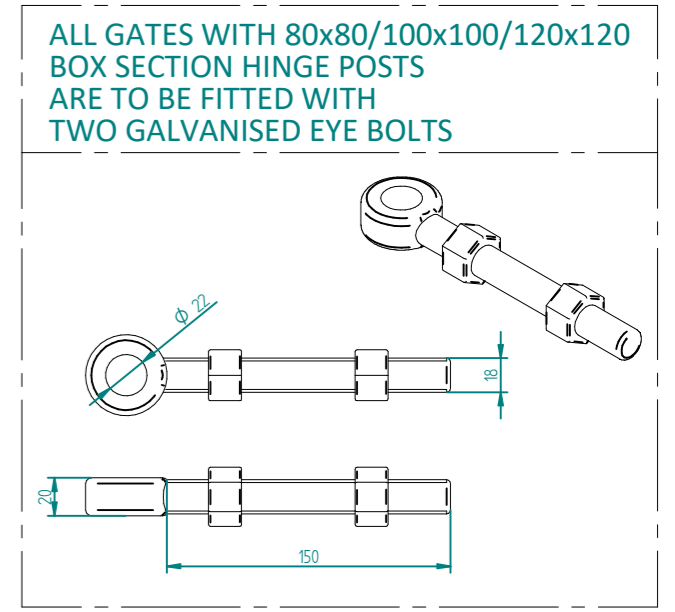

Rev	Comments	Date
B	Hinge Post Increased In Size	04/05/22
A	New Revised Drawing	14/07/21

NAME	DATE	TITLE
LT	06/07/22	PALI-KIT-1565 - 2.4m X 6.0m WIDE TRIPLE POINTED DOUBLE LEAF DIG IN PALISADE GATE KIT
TOLERANCE ± 2mm Unless Stated Otherwise		First Fence Ltd, Kiln Way, Swadlincote, Derbyshire, DE11 8EA 01283 512 111 sales@firstfence.co.uk
SIZE A2	NOTE: SHOULD ANY DISCREPANCIES BE FOUND WITH THIS DRAWING, PLEASE INFORM FIRSTFENCE. COPYRIGHT OF THIS DRAWING IS OWNED BY FIRSTFENCE LIMITED.	REV A
WEIGHT: 298.0 kg		SHEET 2 OF 6

2.4m HIGH DIG IN PALISADE HINGE GATE POST 120X120 BOX SECTION

STEE-GEN-0001 - GATE HOOKS SC 19mm TO WELD FLAT

TO BE WELDED CENTRAL TO POST

FABR-MIS-3104 - HALF FISH PLATE - SELF COLOUR

NAME	DATE	TITLE
LT	06/07/22	PALI-POS-0019 - 2.4m HIGH DIG IN PALISADE HINGE GATE POST 120X120 BOX SECTION
TOLERANCE	± 2mm Unless Stated Otherwise	First Fence Ltd, Kiln Way, Swadlincote, Derbyshire, DE11 8EA 01283 512 111 sales@firstfence.co.uk
3RD ANGLE		
SIZE	A2	REV A
WEIGHT: 60.6 kg		SHEET 3 OF 6

2.4m X 6.0m WIDE DOUBLE LEAF BOLT DOWN PALISADE GATE KIT

LEFT HAND HUNG
(From Outside Looking In)

Item	Component Name	Quantity
A	PALI-SLI-2430 - PALISADE GATE SLIDER 2.4m X 3.0m WIDE	1
B	PALI-CAT-2430 - PALISADE GATE CATCH 2.4m X 3.0m WIDE	1
C	PALI-POS-1019 - 2.4m HIGH BOLT DOWN PALISADE HINGE GATE POST 120X120 BOX SECTION	2
D	ACCS-GEN-0001 - ADJUSTABLE GATE EYE BZP 130-150mm CW 20	4
E	ACCS-GEN-0101 - UNIVERSAL GATE DROP BOLT	2
F	TRIPLE POINT PALE / ROUND & NOTCHED / SINGLE POINT. ON REQUEST	38
G	ACCS-PAL-0002 - M8 X 25mm BOLT / ACCS-PAL-0003 - M8 SNAP OFF NUT FOR SECURITY BOLTS	76
H	ACCS-RIB-0003 - 60x60 BLACK RIBBED INSERTS	4
I	ACCS-RIB-0020 - 120x120 BLACK RIBBED INSERT	2

Rev	Comments	Date
B	Hinge Post Increased In Size	04/05/22
A	New Revised Drawing	14/07/21

NAME	DATE	TITLE
LT	06/07/22	PALI-KIT-2565 - 2.4m X 6.0m WIDE TRIPLE POINTED DOUBLE LEAF BOLT DOWN PALISADE GATE KIT
TOLERANCE		± 2mm Unless Stated Otherwise
3RD ANGLE		
SIZE	REV	WEIGHT
A2	A	275.8 kg