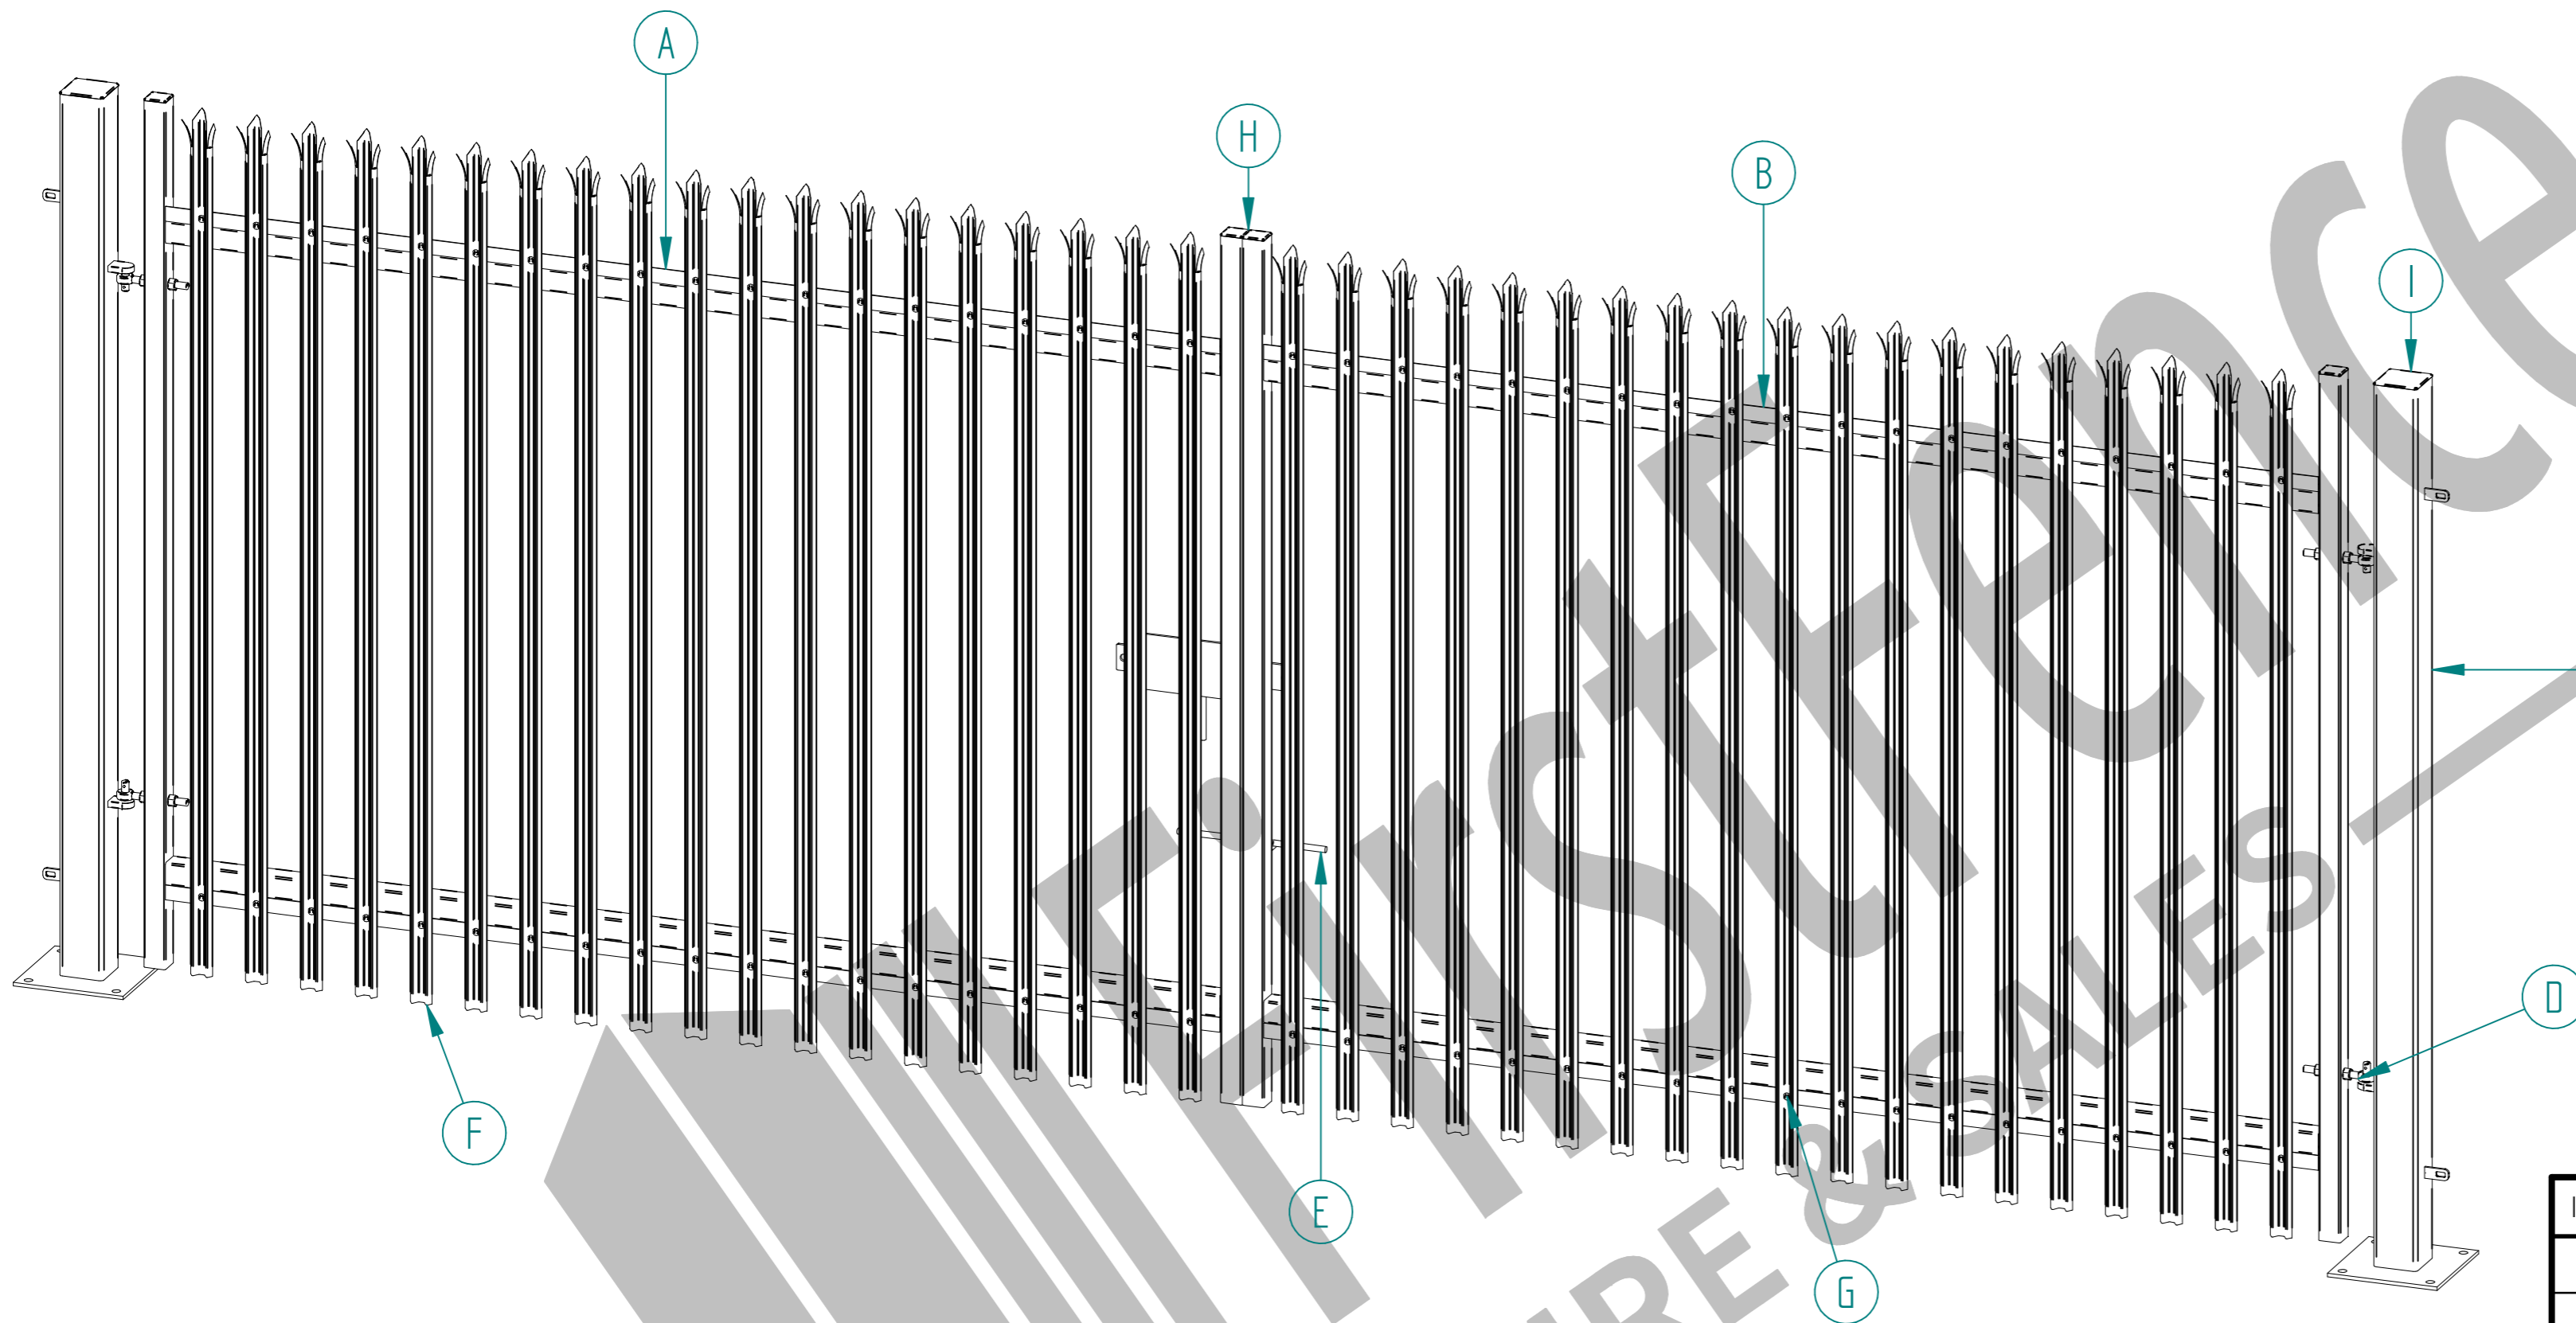

Item	Component Name	Quantity
A	PALI-SLI-2430 - PALISADE GATE SLIDER 2.4m X 3.0m WIDE	1
B	PALI-CAT-2430 - PALISADE GATE CATCH 2.4m X 3.0m WIDE	1
C	PALI-POS-0019 - 2.4m HIGH DIG IN PALISADE HINGE GATE POST 120X120 BOX SECTION	2
D	ACCS-GEN-0001 - ADJUSTABLE GATE EYE BZP 130-150mm CW 20	4
E	ACCS-GEN-0101 - UNIVERSAL GATE DROP BOLT	2
F	TRIPLE POINT PALE / ROUND & NOTCHED / SINGLE POINT. ON REQUEST	38
G	ACCS-PAL-0002 - M8 X 25mm BOLT / ACCS-PAL-0003 - M8 SNAP OFF NUT FOR SECURITY BOLTS	76
H	ACCS-RIB-0003 - 60x60 BLACK RIBBED INSERTS	4
I	ACCS-RIB-0020 - 120x120 BLACK RIBBED INSERT	2

2.4m HIGH DIG IN PALISADE HINGE GATE POST 120X120 BOX SECTION

STEE-GEN-0001 - GATE HOOKS SC 19mm TO WELD FLAT

TO BE WELDED CENTRAL TO POST

FABR-MIS-3104 - HALF FISH PLATE - SELF COLOUR

NAME	DATE	TITLE
LT	06/07/22	PALI-POS-0019 - 2.4m HIGH DIG IN PALISADE HINGE GATE POST 120X120 BOX SECTION
TOLERANCE	± 2mm Unless Stated Otherwise	First Fence Ltd, Kiln Way, Swadlincote, Derbyshire, DE11 8EA 01283 512 111 sales@firstfence.co.uk
3RD ANGLE		
SIZE	A2	REV A
WEIGHT: 60.6 kg		SHEET 3 OF 6

2.4m X 6.0m WIDE DOUBLE LEAF BOLT DOWN PALISADE GATE KIT

LEFT HAND HUNG
(From Outside Looking In)

Item	Component Name	Quantity
A	PALI-SLI-2430 - PALISADE GATE SLIDER 2.4m X 3.0m WIDE	1
B	PALI-CAT-2430 - PALISADE GATE CATCH 2.4m X 3.0m WIDE	1
C	PALI-POS-1019 - 2.4m HIGH BOLT DOWN PALISADE HINGE GATE POST 120X120 BOX SECTION	2
D	ACCS-GEN-0001 - ADJUSTABLE GATE EYE BZP 130-150mm CW 20	4
E	ACCS-GEN-0101 - UNIVERSAL GATE DROP BOLT	2
F	TRIPLE POINT PALE / ROUND & NOTCHED / SINGLE POINT. ON REQUEST	38
G	ACCS-PAL-0002 - M8 X 25mm BOLT / ACCS-PAL-0003 - M8 SNAP OFF NUT FOR SECURITY BOLTS	76
H	ACCS-RIB-0003 - 60x60 BLACK RIBBED INSERTS	4
I	ACCS-RIB-0020 - 120x120 BLACK RIBBED INSERT	2