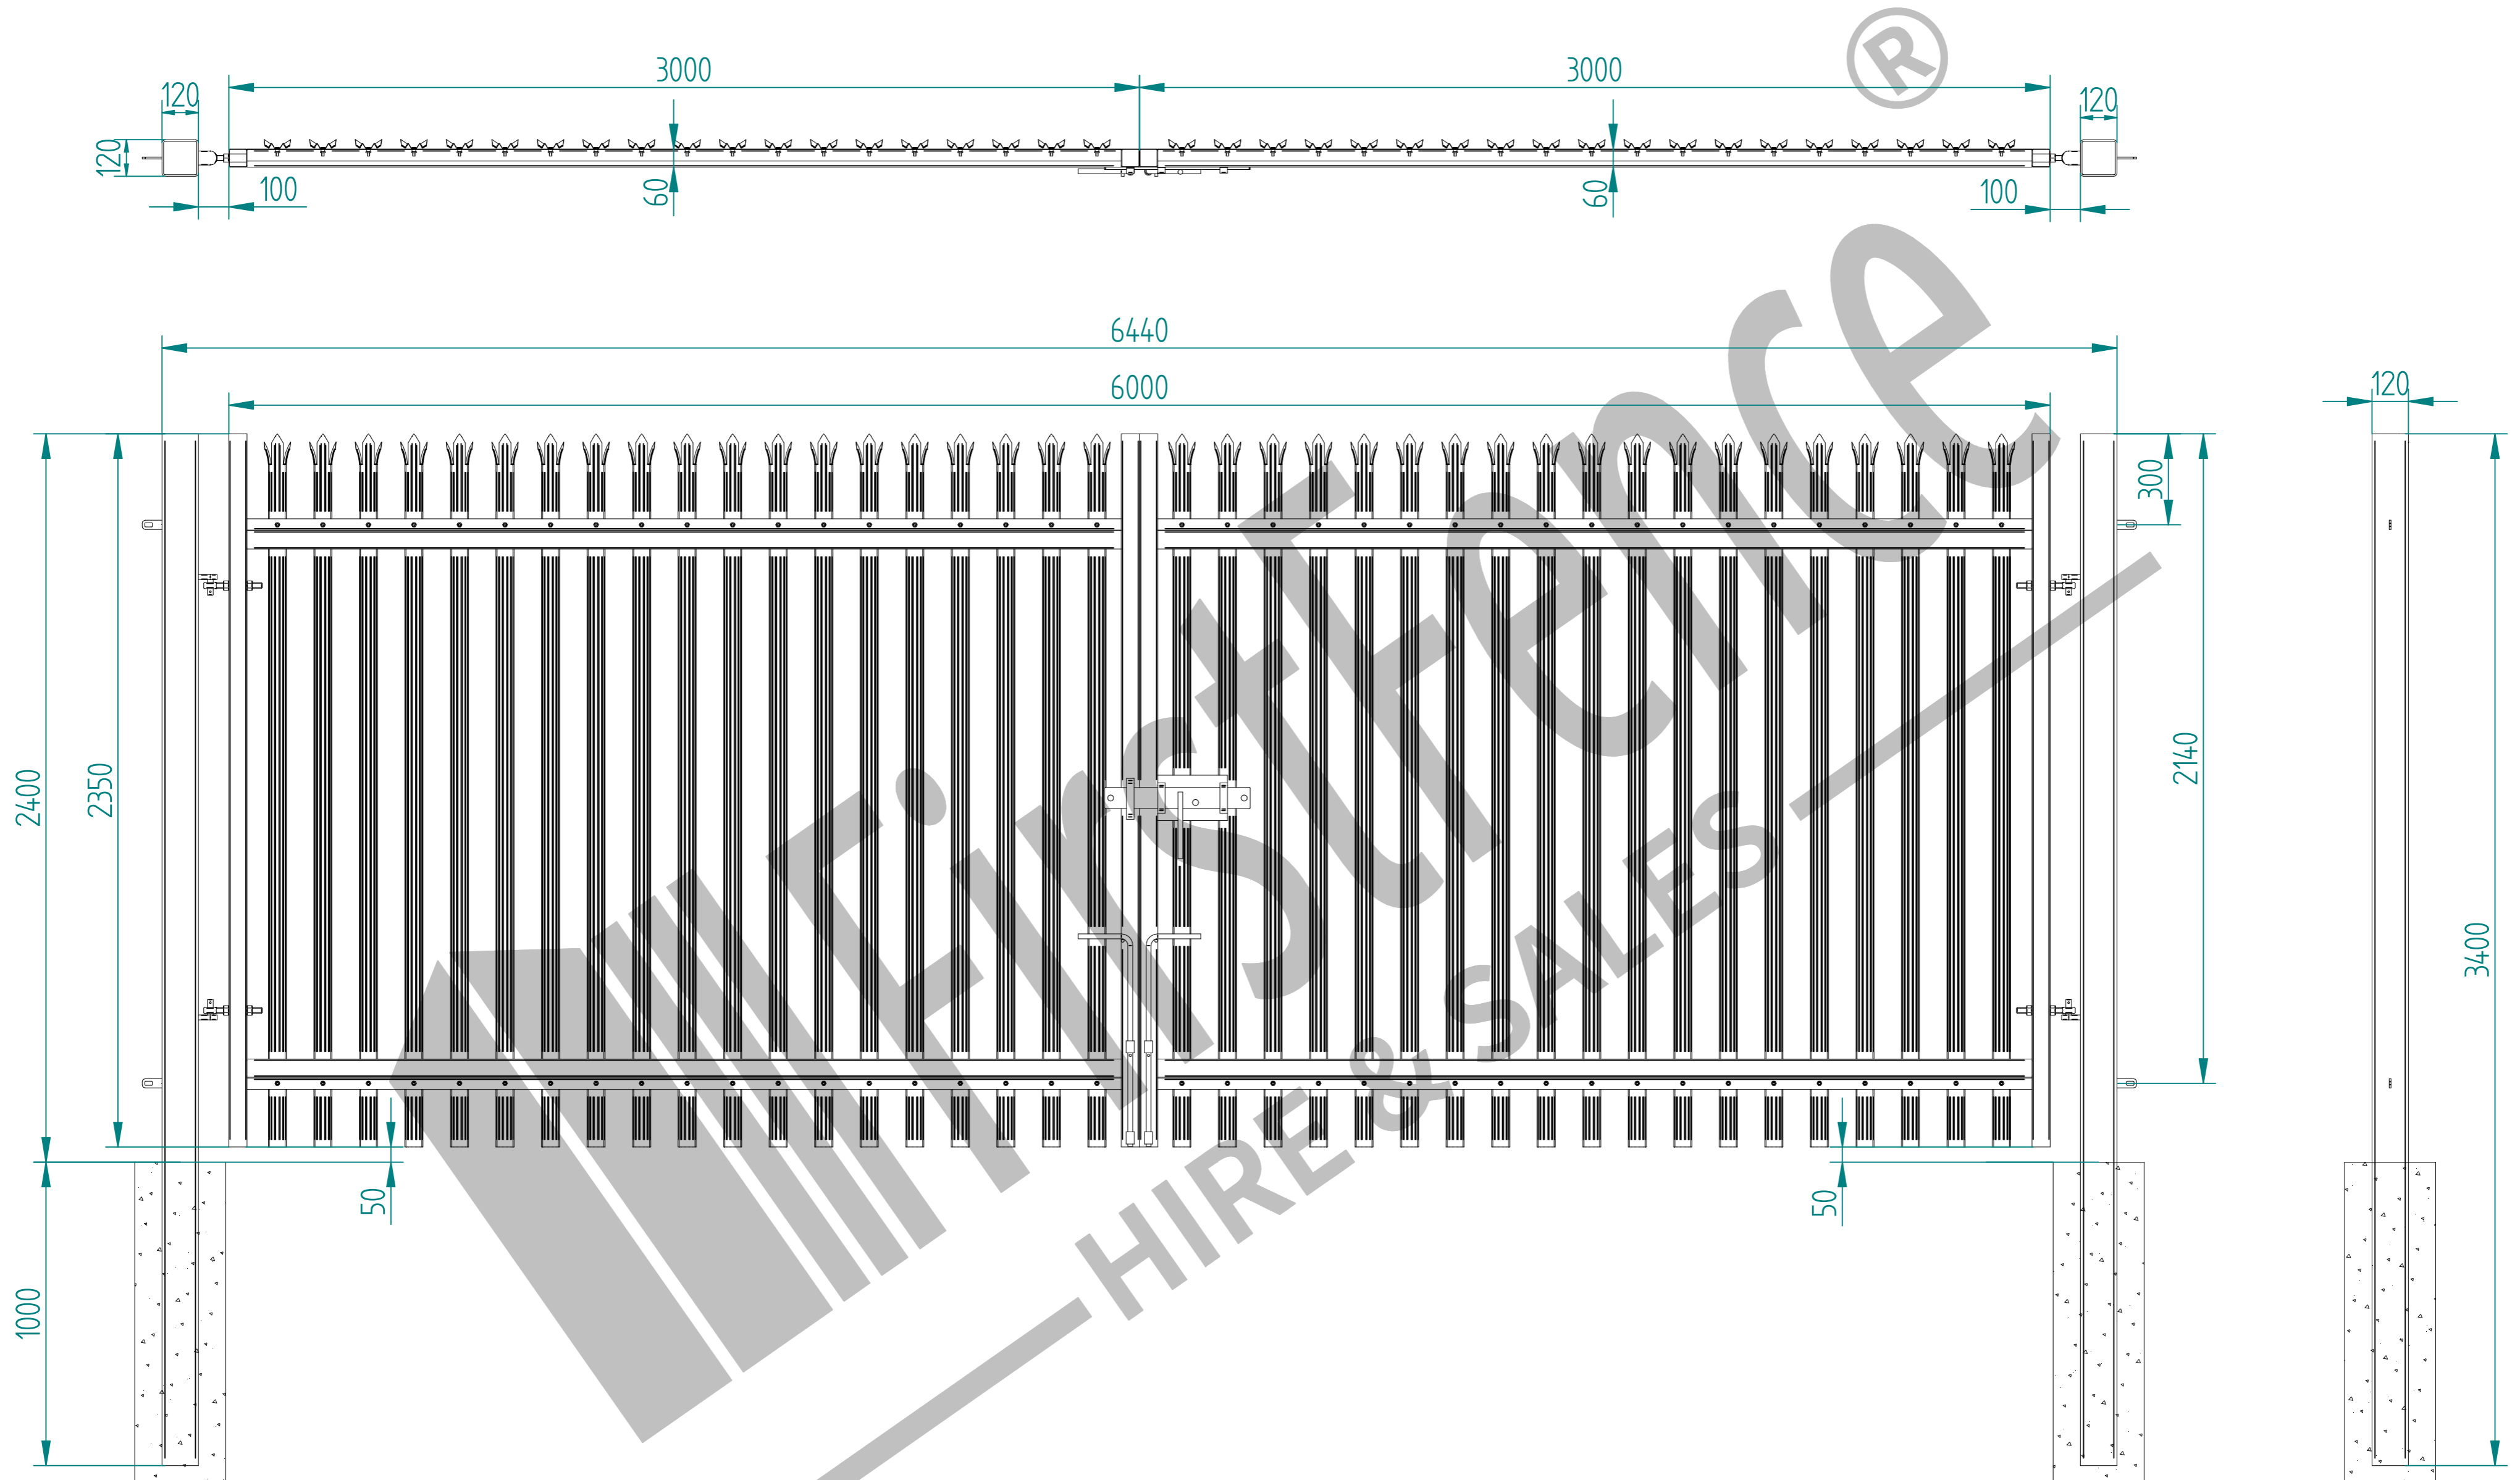

2.4m X 6.0m WIDE DOUBLE LEAF DIG IN PALISADE GATE KIT

LEFT HAND HUNG
(From Outside Looking In)

ALL GATES & POSTS ARE TO BE FITTED WITH BLACK PLASTIC INSERTS

ALL GATES WITH 80x80/100x100/120x120 BOX SECTION HINGE POSTS ARE TO BE FITTED WITH TWO GALVANISED EYE BOLTS

Item	Component Name	Quantity
A	PALI-SLI-2430 - PALISADE GATE SLIDER 2.4m X 3.0m WIDE	1
B	PALI-CAT-2430 - PALISADE GATE CATCH 2.4m X 3.0m WIDE	1
C	PALI-POS-0019 - 2.4m HIGH DIG IN PALISADE HINGE GATE POST 120X120 BOX SECTION	2
D	ACCS-GEN-0001 - ADJUSTABLE GATE EYE BZP 130-150mm CW 20	4
E	ACCS-GEN-0101 - UNIVERSAL GATE DROP BOLT	2
F	TRIPLE POINT PALE / ROUND & NOTCHED / SINGLE POINT. ON REQUEST	38
G	ACCS-PAL-0002 - M8 X 25mm BOLT / ACCS-PAL-0003 - M8 SNAP OFF NUT FOR SECURITY BOLTS	76
H	ACCS-RIB-0003 - 60x60 BLACK RIBBED INSERTS	4
I	ACCS-RIB-0020 - 120x120 BLACK RIBBED INSERT	2

Rev	Comments	Date
B	Hinge Post Increased In Size	04/05/22
A	New Revised Drawing	14/07/21

NAME	DATE	TITLE
LT	06/07/22	PALI-KIT-1565 - 2.4m X 6.0m WIDE TRIPLE POINTED DOUBLE LEAF DIG IN PALISADE GATE KIT
TOLERANCE		± 2mm Unless Stated Otherwise
3RD ANGLE		
SIZE		
A2	<small>NOTE: SHOULD ANY DISCREPANCIES BE FOUND WITH THIS DRAWING, PLEASE INFORM FIRSTFENCE. COPYRIGHT OF THIS DRAWING IS OWNED BY FIRSTFENCE LIMITED.</small>	
WEIGHT: 298.0 kg	SHEET 1 OF 6	

2.4m X 6.0m WIDE DOUBLE LEAF BOLT DOWN PALISADE GATE KIT

LEFT HAND HUNG
(From Outside Looking In)

Item	Component Name	Quantity
A	PALI-SLI-2430 - PALISADE GATE SLIDER 2.4m X 3.0m WIDE	1
B	PALI-CAT-2430 - PALISADE GATE CATCH 2.4m X 3.0m WIDE	1
C	PALI-POS-1019 - 2.4m HIGH BOLT DOWN PALISADE HINGE GATE POST 120X120 BOX SECTION	2
D	ACCS-GEN-0001 - ADJUSTABLE GATE EYE BZP 130-150mm CW 20	4
E	ACCS-GEN-0101 - UNIVERSAL GATE DROP BOLT	2
F	TRIPLE POINT PALE / ROUND & NOTCHED / SINGLE POINT. ON REQUEST	38
G	ACCS-PAL-0002 - M8 X 25mm BOLT / ACCS-PAL-0003 - M8 SNAP OFF NUT FOR SECURITY BOLTS	76
H	ACCS-RIB-0003 - 60x60 BLACK RIBBED INSERTS	4
I	ACCS-RIB-0020 - 120x120 BLACK RIBBED INSERT	2