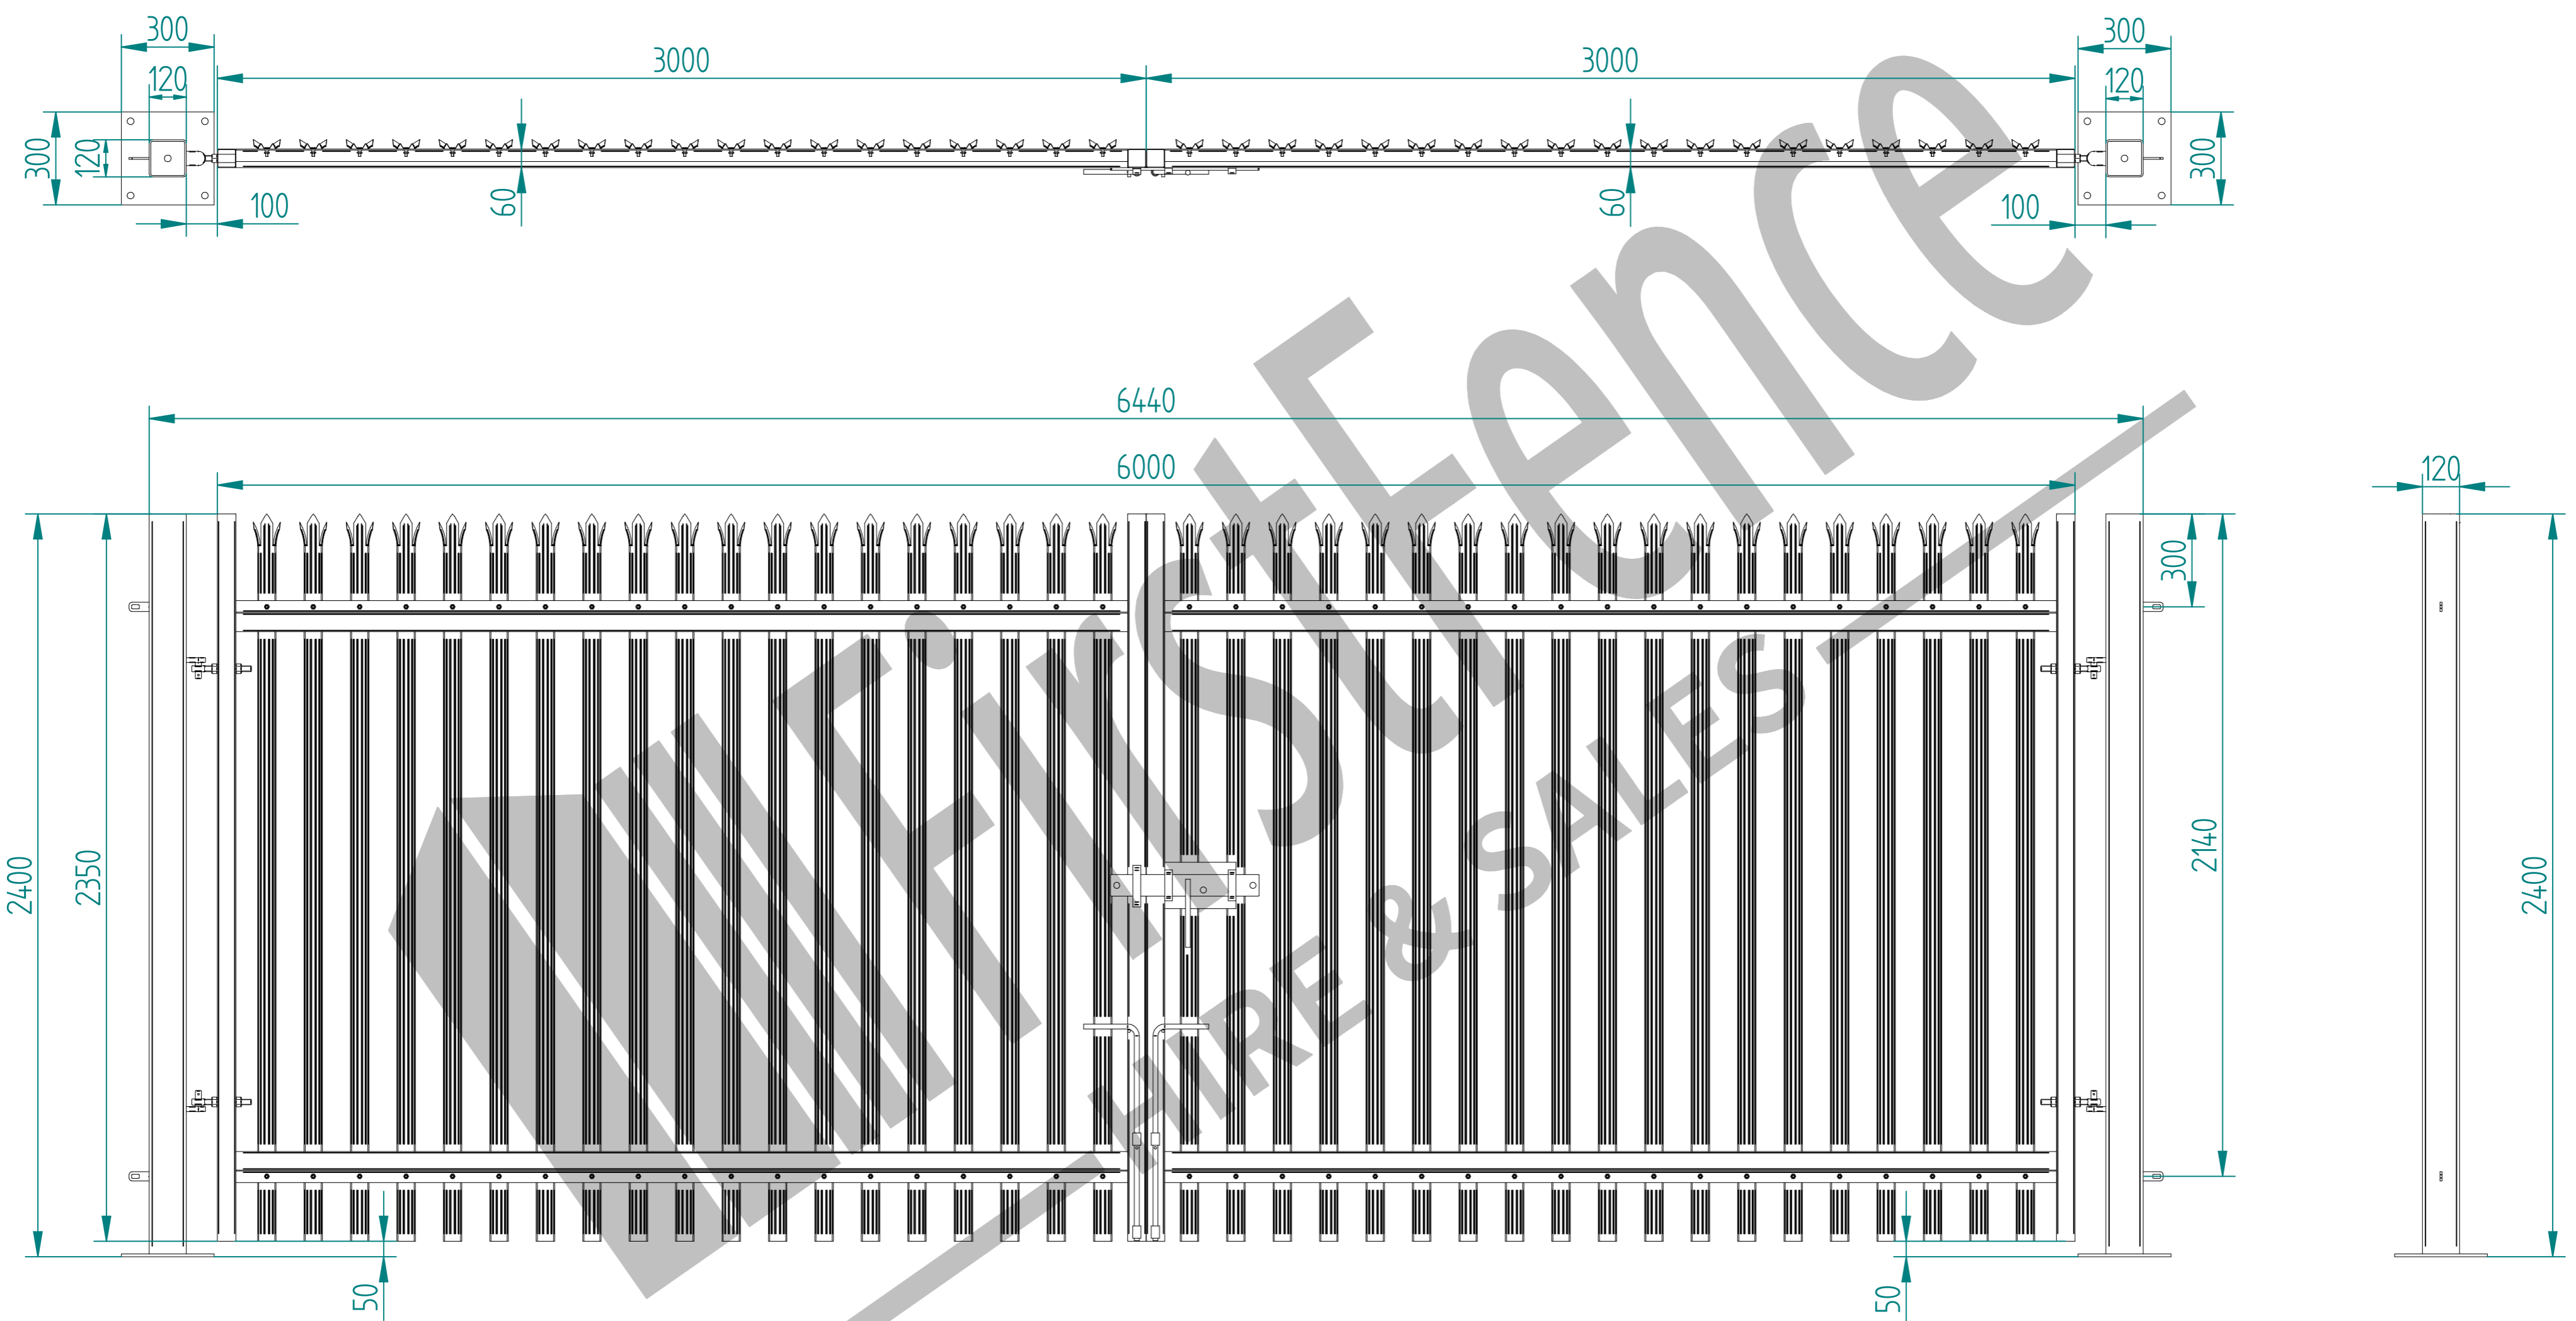

Rev	Comments	Date
B	Hinge Post Increased In Size	04/05/22
A	New Revised Drawing	14/07/21

NAME	DATE
LT	06/07/22

TOLERANCE ± 2mm Unless Stated Otherwise

3RD ANGLE

TITLE	FirstFence	REV
PALI-KIT-2565 - 2.4m X 6.0m WIDE TRIPLE POINTED DOUBLE LEAF BOLT DOWN PALISADE GATE KIT	First Fence Ltd, Kiln Way, Swadlincote, Derbyshire, DE11 8EA 01283 512 111 sales@firstfence.co.uk	A
NOTE: SHOULD ANY DISCREPANCIES BE FOUND WITH THIS DRAWING, PLEASE INFORM FIRSTFENCE. COPYRIGHT OF THIS DRAWING IS OWNED BY FIRSTFENCE LIMITED.	WEIGHT: 275.8 kg	SHEET 5 OF 6