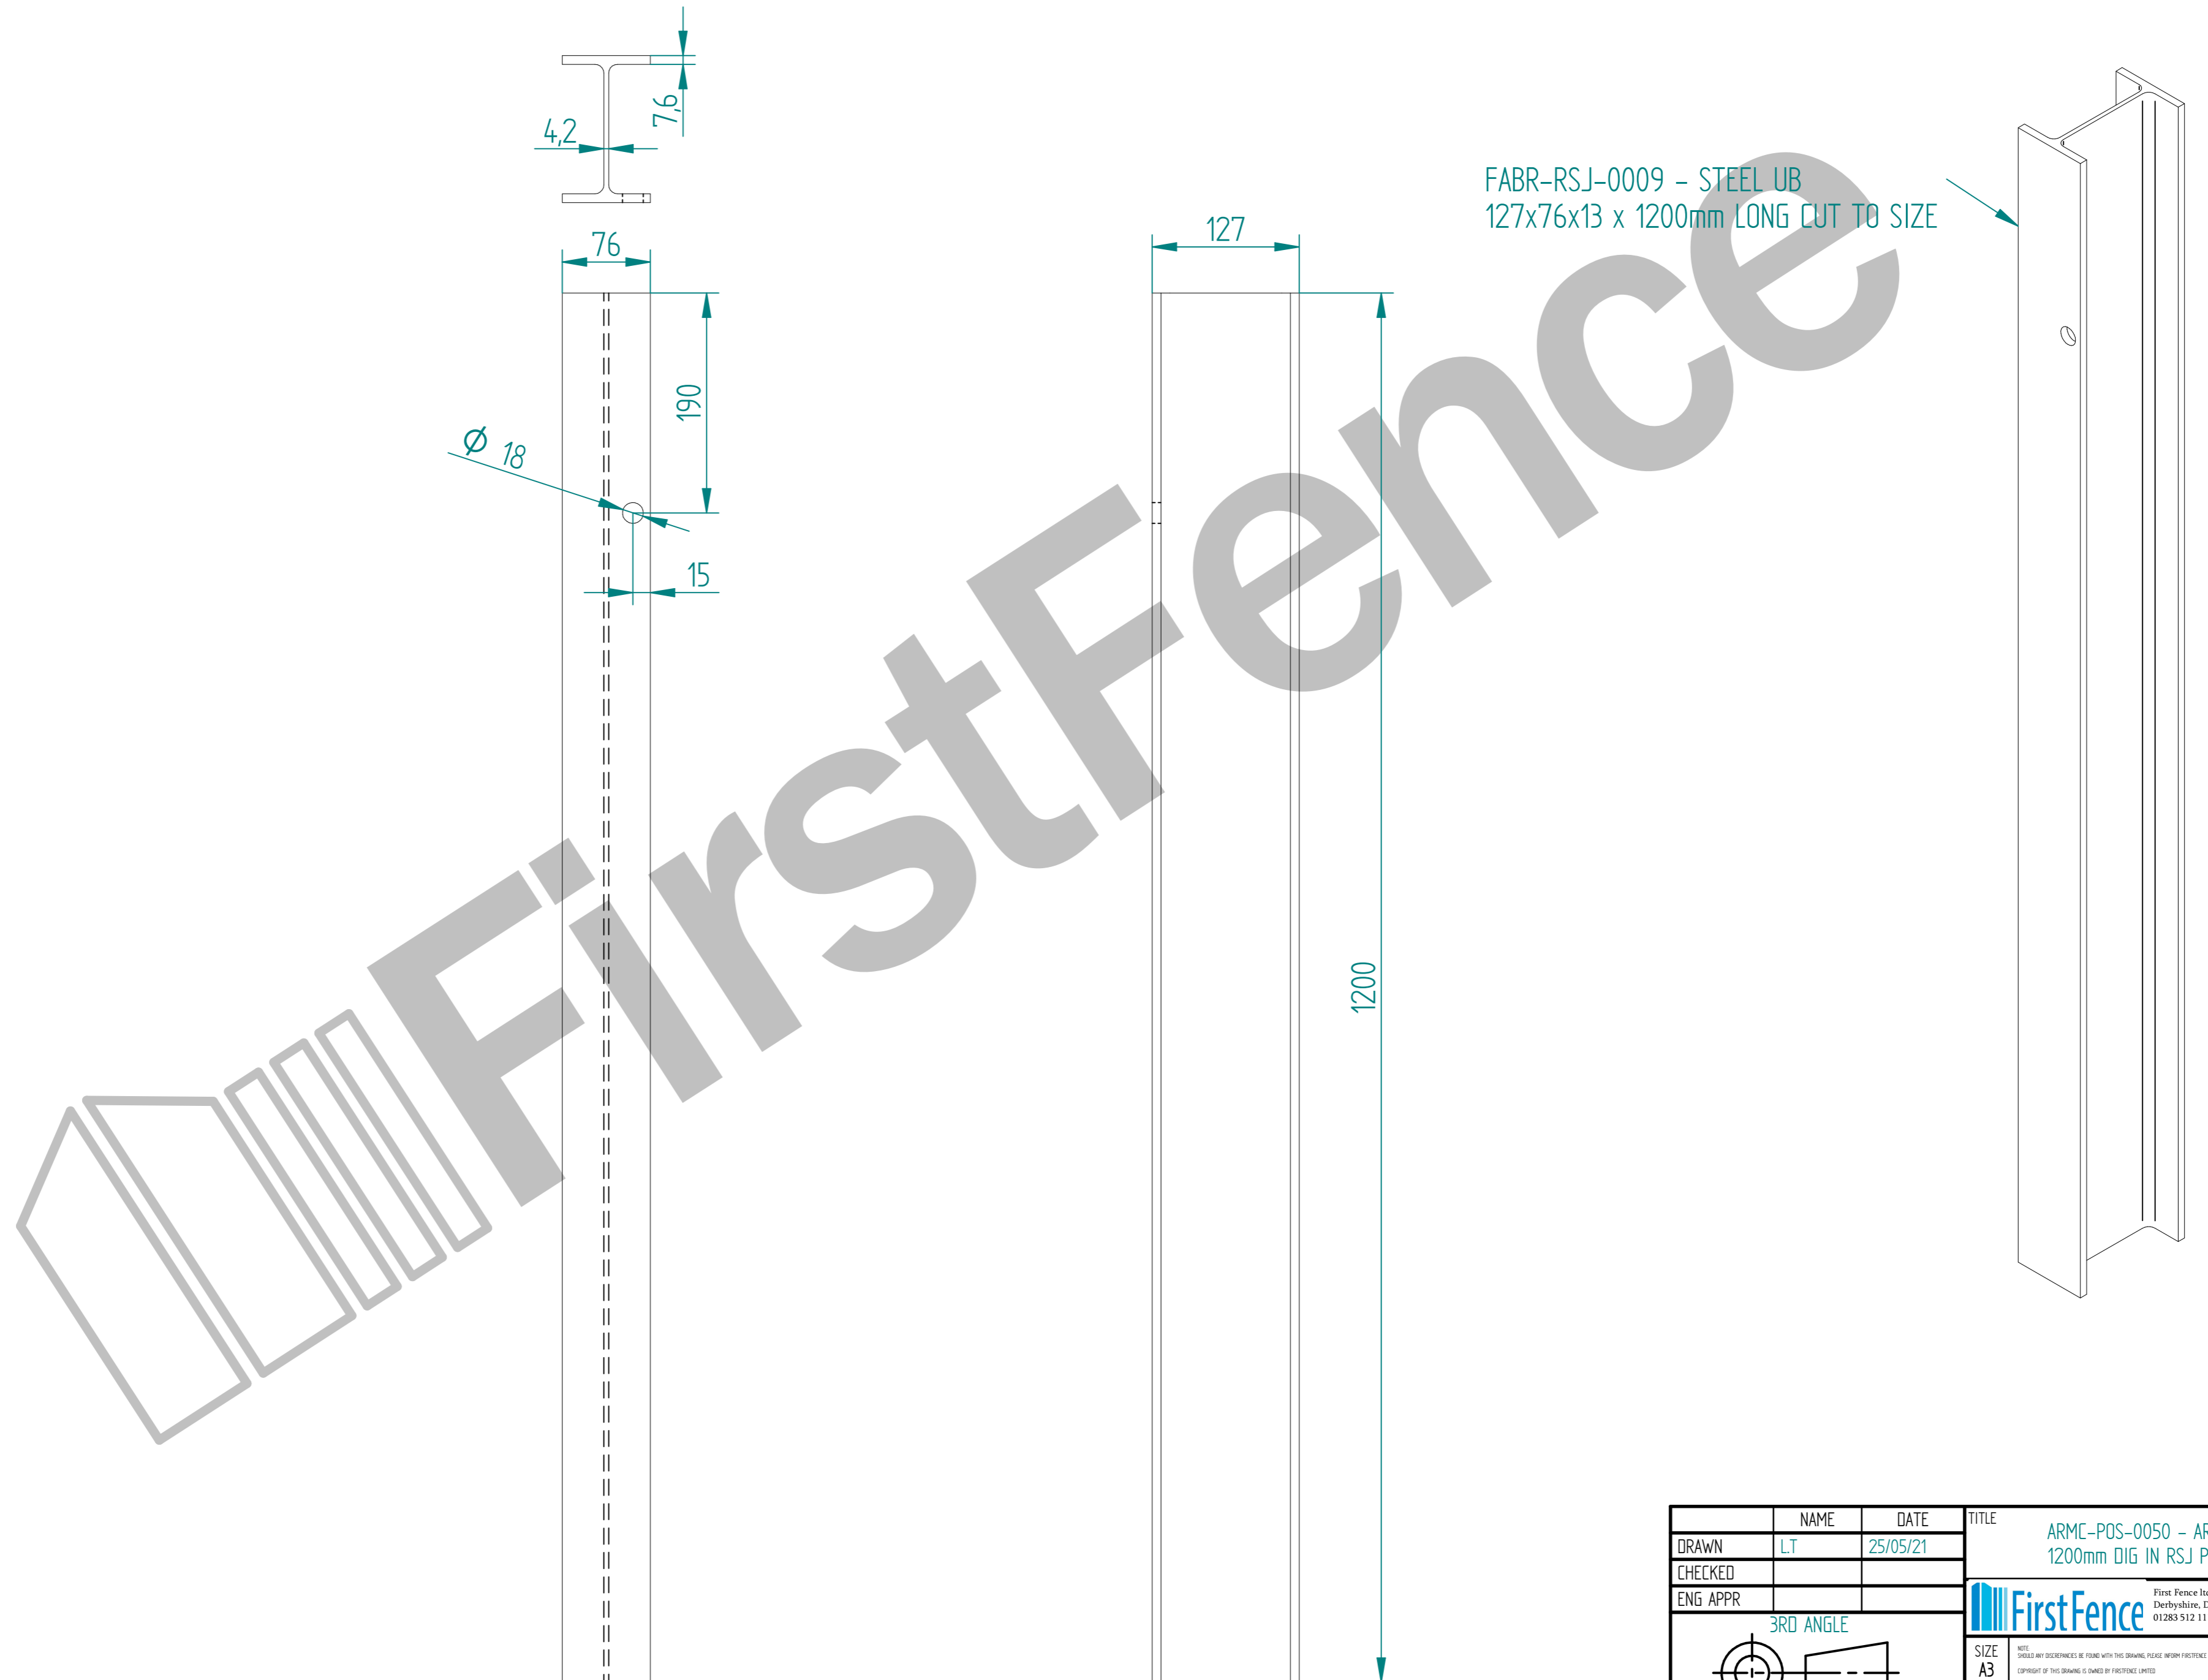

ARMCO 1200mm DIG IN RSJ POSTS

	NAME	DATE	TITLE
DRAWN	LT	25/05/21	ARMCO-POS-0050 - ARMCO 1200mm DIG IN RSJ POSTS
CHECKED			
ENG APPR			
SIZE	<small>NOTE: CHECK ALL DIMENSIONS BY FINDING WITH THIS DRAWING PLEASE INFORM FIRSTFENCE IF ANY DISCREPANCIES ARE FOUND WITH THIS DRAWING PLEASE INFORM FIRSTFENCE</small> <small>(COPYRIGHT OF THIS DRAWING IS OWNED BY FIRSTFENCE LIMITED)</small>		REV
A3			A
WEIGHT: 15.7 kg			SHEET 1 OF 1