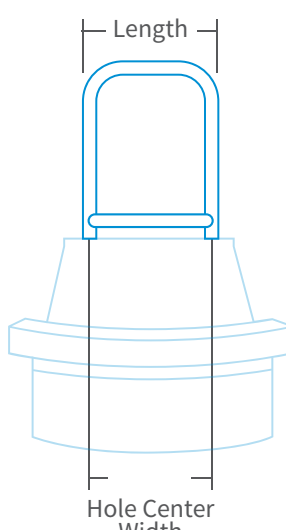

MINI MESH PANELS

EVO 80

| | |
|---------------------------|---------------------|
| Length | 1150mm |
| Width | 40mm |
| Total Height | 1325mm |
| Hole Center Length | 1110mm |
| Weight E / F | 5KG |
| Material | STEEL POWDER COATED |
| Finish | White |

EVO 1M

| | |
|---------------------------|---------------------|
| Length | 960mm |
| Width | 40mm |
| Total Height | 1080mm |
| Hole Center Length | 920mm |
| Weight E / F | 4.1KG |
| Material | STEEL POWDER COATED |
| Finish | White |

EVO 1.5M

| | |
|---------------------------|---------------------|
| Length | 1450mm |
| Width | 40mm |
| Total Height | 1080mm |
| Hole Center Length | 1365mm |
| Weight E / F | 6.2KG |
| Material | STEEL POWDER COATED |
| Finish | White |

EVO CORNER

| | |
|---------------------------|---------------------|
| Length | 380mm |
| Width | 40mm |
| Total Height | 1080mm |
| Hole Center Length | 340mm |
| Weight E / F | 2KG |
| Material | STEEL POWDER COATED |
| Finish | White |