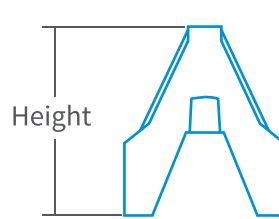

Ideal for installation within:
Roadways | Car Parks | Loading Bays

Rugged water filled barrier for traffic and pedestrian delineation.

EVO 80

| | |
|---------------------|---------------|
| Height | 800mm |
| Width | 400mm |
| Length | 1200mm |
| Total Length | 1300mm |
| Weight E / F | 9KG / 29KG |
| Material | UVM DPE |
| Finish | Red White |

EVO 1M

| | |
|---------------------|----------------|
| Height | 555mm |
| Width | 400mm |
| Length | 1000mm |
| Total Length | 1100mm |
| Weight E / F | 6.3KG / 26.3KG |
| Material | UVM DPE |
| Finish | Red White |

EVO 1.5M

| | |
|---------------------|---------------|
| Height | 555mm |
| Width | 400mm |
| Length | 1500mm |
| Total Length | 1600mm |
| Weight E / F | 10KG / 30KG |
| Material | UVM DPE |
| Finish | Red White |

EVO CORNER

| | |
|---------------------|--------------------------|
| Panel Length | 1460mm |
| Panel Height | 1060mm |
| Height | 139mm |
| Total Height | 1150mm |
| Weight | 2.7KG |
| Material | POST MDPE / PANEL UV PVC |
| Finish | White |