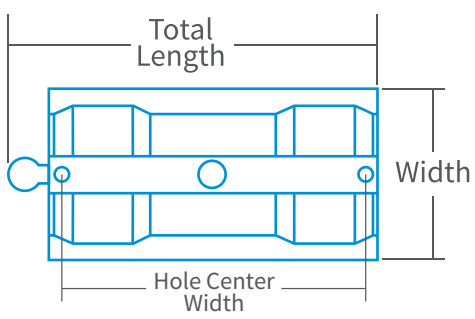

Ideal for installation within:
Roadways | Car Parks | Loading Bays

Rugged water filled barrier for traffic and pedestrian delineation.

EVO 80

Height	800mm
Width	400mm
Length	1200mm
Total Length	1300mm
Weight E / F	9KG / 29KG
Material	UVM DPE
Finish	 Red White

EVO 1M

Height	555mm
Width	400mm
Length	1000mm
Total Length	1100mm
Weight E / F	6.3KG / 26.3KG
Material	UVM DPE
Finish	 Red White

EVO 1.5M

Height	555mm
Width	400mm
Length	1500mm
Total Length	1600mm
Weight E / F	10KG / 30KG
Material	UVM DPE
Finish	 Red White