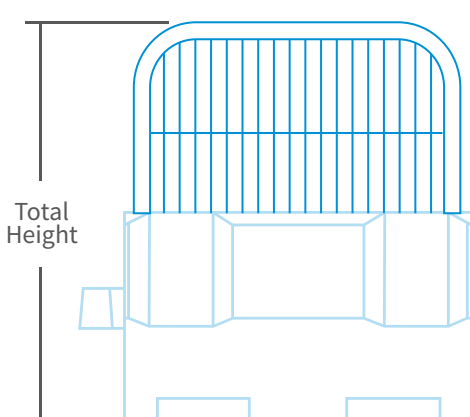

EVO 1M

| | |
|---------------------------|---------------------|
| Length | 960mm |
| Width | 40mm |
| Total Height | 1080mm |
| Hole Center Length | 920mm |
| Weight E / F | 4.1KG |
| Material | STEEL POWDER COATED |
| Finish | White |

EVO 1.5M

| | |
|---------------------------|---------------------|
| Length | 1450mm |
| Width | 40mm |
| Total Height | 1080mm |
| Hole Center Length | 1365mm |
| Weight E / F | 6.2KG |
| Material | STEEL POWDER COATED |
| Finish | White |

EVO CORNER

| | |
|---------------------------|---------------------|
| Length | 380mm |
| Width | 40mm |
| Total Height | 1080mm |
| Hole Center Length | 340mm |
| Weight E / F | 2KG |
| Material | STEEL POWDER COATED |
| Finish | White |

POST / REFLECTIVE PANELS

EVO 80

| | |
|---------------------------|--------------------------|
| HCL / Panel Length | 1220mm |
| Panel Height | 1060mm |
| Height | 139mm |
| Total Height | 1150mm |
| Weight | 1.56KG |
| Material | POST MDPE / PANEL UV PVC |
| Finish | White |