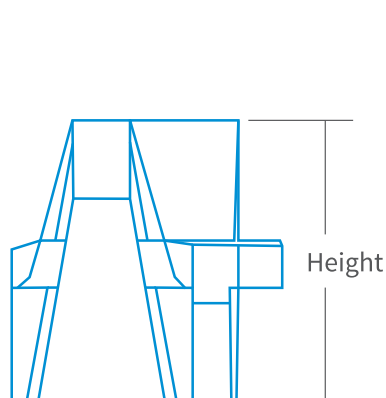

EVO 1.5M

| | |
|---------------------|---------------|
| Height | 555mm |
| Width | 400mm |
| Length | 1500mm |
| Total Length | 1600mm |
| Weight E / F | 10KG / 30KG |
| Material | UVM DPE |
| Finish | Red White |

Technical Specification

Features

Fill both sides to pocket underside

The EVO Barrier is a great water filled barrier that can be used either where temporary or permanent solution to traffic separation.

These plastic water filled barriers are fully stackable for ease of storage and transportation.

Accessories

EVO ANGLE

| | |
|---------------------|---------------|
| Height | 555mm |
| Width | 580mm |
| Width Length | 1200mm |
| Weight E / F | 9KG / 29KG |
| Material | UVM DPE |
| Finish | Red White |

EVO CORNER

| | |
|---------------------|--------------------------|
| Panel Length | 1460mm |
| Panel Height | 1060mm |
| Height | 139mm |
| Total Height | 1150mm |
| Weight | 2.7KG |
| Material | POST MDPE / PANEL UV PVC |
| Finish | White |