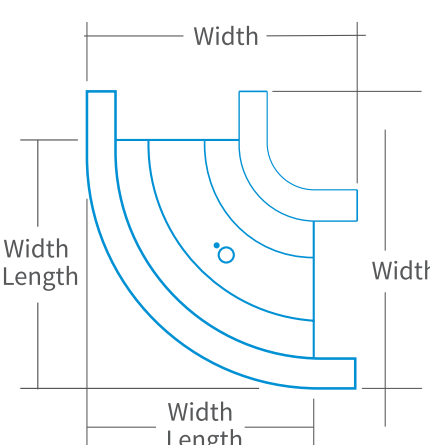

Technical Specification

Features

Fill both sides to pocket underside

The EVO Barrier is a great water filled barrier that can be used either where temporary or permanent solution to traffic separation.

These plastic water filled barriers are fully stackable for ease of storage and transportation.

Accessories

EVO ANGLE

| | |
|---------------------|---------------|
| Height | 555mm |
| Width | 580mm |
| Width Length | 1200mm |
| Weight E / F | 9KG / 29KG |
| Material | UVM DPE |
| Finish | Red White |

EVO CORNER

| | |
|---------------------------|---------------------|
| Length | 380mm |
| Width | 40mm |
| Total Height | 1080mm |
| Hole Center Length | 340mm |
| Weight E / F | 2KG |
| Material | STEEL POWDER COATED |
| Finish | White |

EVO CORNER

| | |
|---------------------|--------------------------|
| Panel Length | 1460mm |
| Panel Height | 1060mm |
| Height | 139mm |
| Total Height | 1150mm |
| Weight | 2.7KG |
| Material | POST MDPE / PANEL UV PVC |
| Finish | White |