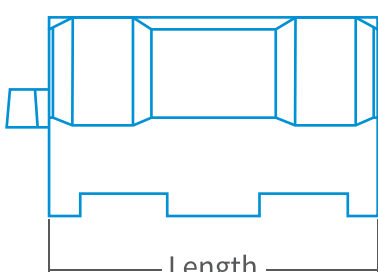

Ideal for installation within:
Roadways | Car Parks | Loading Bays

Rugged water filled barrier for traffic and pedestrian delineation.

EVO 80

| | |
|---------------------|---------------|
| Height | 800mm |
| Width | 400mm |
| Length | 1200mm |
| Total Length | 1300mm |
| Weight E / F | 9KG / 29KG |
| Material | UVM DPE |
| Finish | Red White |

EVO 1M

| | |
|---------------------|----------------|
| Height | 555mm |
| Width | 400mm |
| Length | 1000mm |
| Total Length | 1100mm |
| Weight E / F | 6.3KG / 26.3KG |
| Material | UVM DPE |
| Finish | Red White |

EVO 1.5M

| | |
|---------------------|---------------|
| Height | 555mm |
| Width | 400mm |
| Length | 1500mm |
| Total Length | 1600mm |
| Weight E / F | 10KG / 30KG |
| Material | UVM DPE |
| Finish | Red White |

EVO CORNER

| | |
|---------------------|--------------------------|
| Panel Length | 1460mm |
| Panel Height | 1060mm |
| Height | 139mm |
| Total Height | 1150mm |
| Weight | 2.7KG |
| Material | POST MDPE / PANEL UV PVC |
| Finish | White |