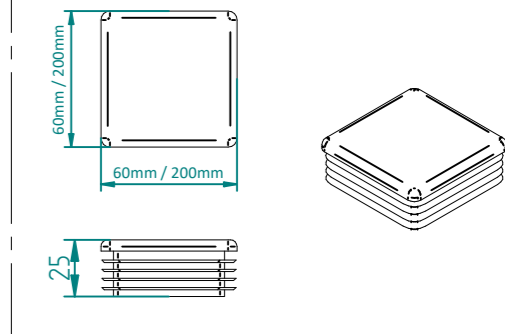

2.0m X 5.0m WIDE SINGLE LEAF DIG IN 358 MESH GATE KIT

RIGHT HAND HUNG
(From Outside Looking In)

ALL GATES & POSTS ARE TO BE FITTED WITH BLACK PLASTIC INSERTS

ALL GATES WITH 150x150 / 200x200 BOX SECTION HINGE POSTS ARE TO BE FITTED WITH TWO GALVANISED EYE BOLTS

Item	Component Name	Quantity
A	MESH-SLI-4092 - 358 MESH GATE SLIDER 2.0m X 5.0m WIDE	1
B	MESH-HIN-2062 - 2.0m HIGH DIG IN MESH HINGE GATE POST 200X200 BOX SECTION	1
C	MESH-REC-2012 - 2.0m HIGH DIG IN MESH CATCH GATE POST 100X100 BOX SECTION	1
D	ACCS-GEN-0002 - ADJUSTABLE GATE EYE G 200mm cw 25mm	2
E	ACCS-GEN-0101 - UNIVERSAL GATE DROP BOLT	1
F	ACCS-RIB-0003 - 60x60 BLACK RIBBED INSERTS	2
G	ACCS-RIB-0006 - 100X100 BLACK RIBBED INSERTS	1
H	ACCS-RIB-0008 - 200x200 BLACK RIBBED INSERTS	1

NAME	DATE	TITLE
LT	28/02/22	MESH-KIT-7414 - 2.0m X 5.0m WIDE SINGLE LEAF DIG IN 358 MESH GATE KIT
TOLERANCE	± 2mm Unless Stated Otherwise	First Fence Ltd, Kiln Way, Swadlincote, Derbyshire, DE11 8EA 01283 512 111 sales@firstfence.co.uk
3RD ANGLE	SIZE A2 NOTE: SHOULD ANY DISCREPANCIES BE FOUND WITH THIS DRAWING, PLEASE INFORM FIRSTFENCE. COPYRIGHT OF THIS DRAWING IS OWNED BY FIRSTFENCE LIMITED.	REV A WEIGHT: 294.2 kg SHEET 1 OF 8

2.0m HIGH DIG IN MESH HINGE GATE POST 200X200 BOX SECTION (AL 3000mm)

NAME	DATE	TITLE
LT	28/02/22	MESH-HIN-2062 - 2.0m HIGH DIG IN MESH HINGE GATE POST 200X200 BOX SECTION
TOLERANCE	± 2mm Unless Stated Otherwise	First Fence Ltd, Kiln Way, Swadincote, Derbyshire, DE11 8EA 01283 512 111 sales@firstfence.co.uk
3RD ANGLE	NOTE: SHOULD ANY DISCREPANCIES BE FOUND WITH THIS DRAWING, PLEASE INFORM FIRSTFENCE. COPYRIGHT OF THIS DRAWING IS OWNED BY FIRSTFENCE LIMITED.	SIZE A2
WEIGHT: 92.0 kg	REV A	SHEET 3 OF 8