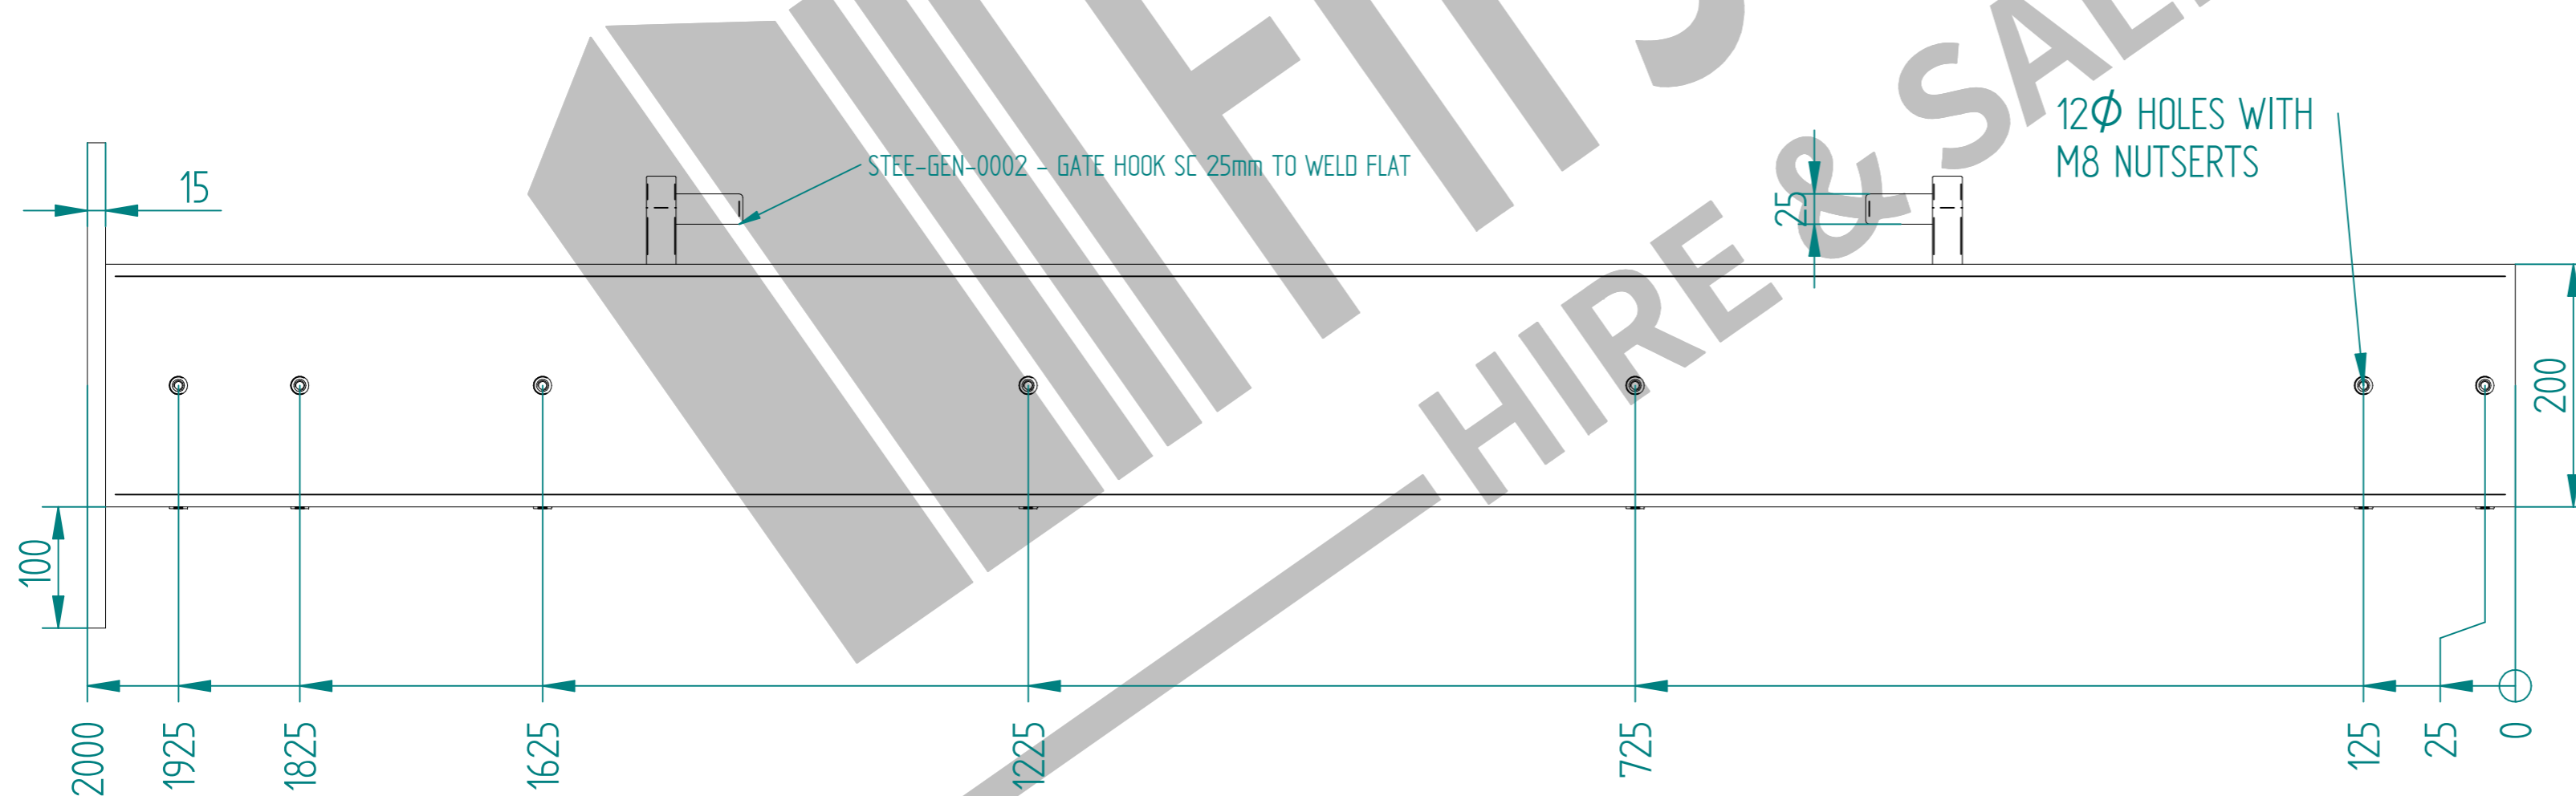

2.0m X 5.0m WIDE SINGLE LEAF BOLT DOWN 358 MESH GATE KIT

RIGHT HAND HUNG
(From Outside Looking In)

ALL GATES & POSTS ARE TO BE FITTED WITH BLACK PLASTIC INSERTS

ALL GATES WITH 150x150 / 200x200 BOX SECTION HINGE POSTS ARE TO BE FITTED WITH TWO GALVANISED EYE BOLTS

NAME	DATE	TITLE
LT	28/02/22	MESH-KIT-7415 - 2.0m X 5.0m WIDE SINGLE LEAF BOLT DOWN 358 MESH GATE KIT
TOLERANCE ± 2mm Unless Stated Otherwise		 First Fence Ltd, Kiln Way, Swadlincote, Derbyshire, DE11 8EA 01283 512 111 sales@firstfence.co.uk
 3RD ANGLE		NOTE: SHOULD ANY DISCREPANCIES BE FOUND WITH THIS DRAWING, PLEASE INFORM FIRSTFENCE. COPYRIGHT OF THIS DRAWING IS OWNED BY FIRSTFENCE LIMITED. SIZE A2 WEIGHT: 280.5 kg REV A

	NAME	DATE	TITLE
DRAWN	LT	28/02/22	MESH-KIT-7415 - 2.0m X 5.0m WIDE SINGLE LEAF BOLT DOWN 358 MESH GATE KIT
TOLERANCE	± 2mm Unless Stated Otherwise		 First Fence Ltd, Kiln Way, Swadlincote, Derbyshire, DE11 8EA 01283 512 111 sales@firstfence.co.uk
 3RD ANGLE			
			REV A
			SHEET 6 OF 8

2.0m HIGH BOLT DOWN MESH HINGE GATE POST 200X200 BOX SECTION

TO BE WELDED CENTRAL TO POST

NAME	DATE	TITLE
LT	28/02/22	MESH-HIN-2072 - 2.0m HIGH BOLT DOWN MESH HINGE GATE POST 200X200 BOX SECTION
TOLERANCE	± 2mm Unless Stated Otherwise	FirstFence® First Fence Ltd, Kiln Way, Swadlincote, Derbyshire, DE11 8EA 01283 512 111 sales@firstfence.co.uk
3RD ANGLE	NOTE: SHOULD ANY DISCREPANCIES BE FOUND WITH THIS DRAWING, PLEASE INFORM FIRSTFENCE COPYRIGHT OF THIS DRAWING IS OWNED BY FIRSTFENCE LIMITED.	REV A
SIZE A2	WEIGHT: 80.1 kg	SHEET 7 OF 8