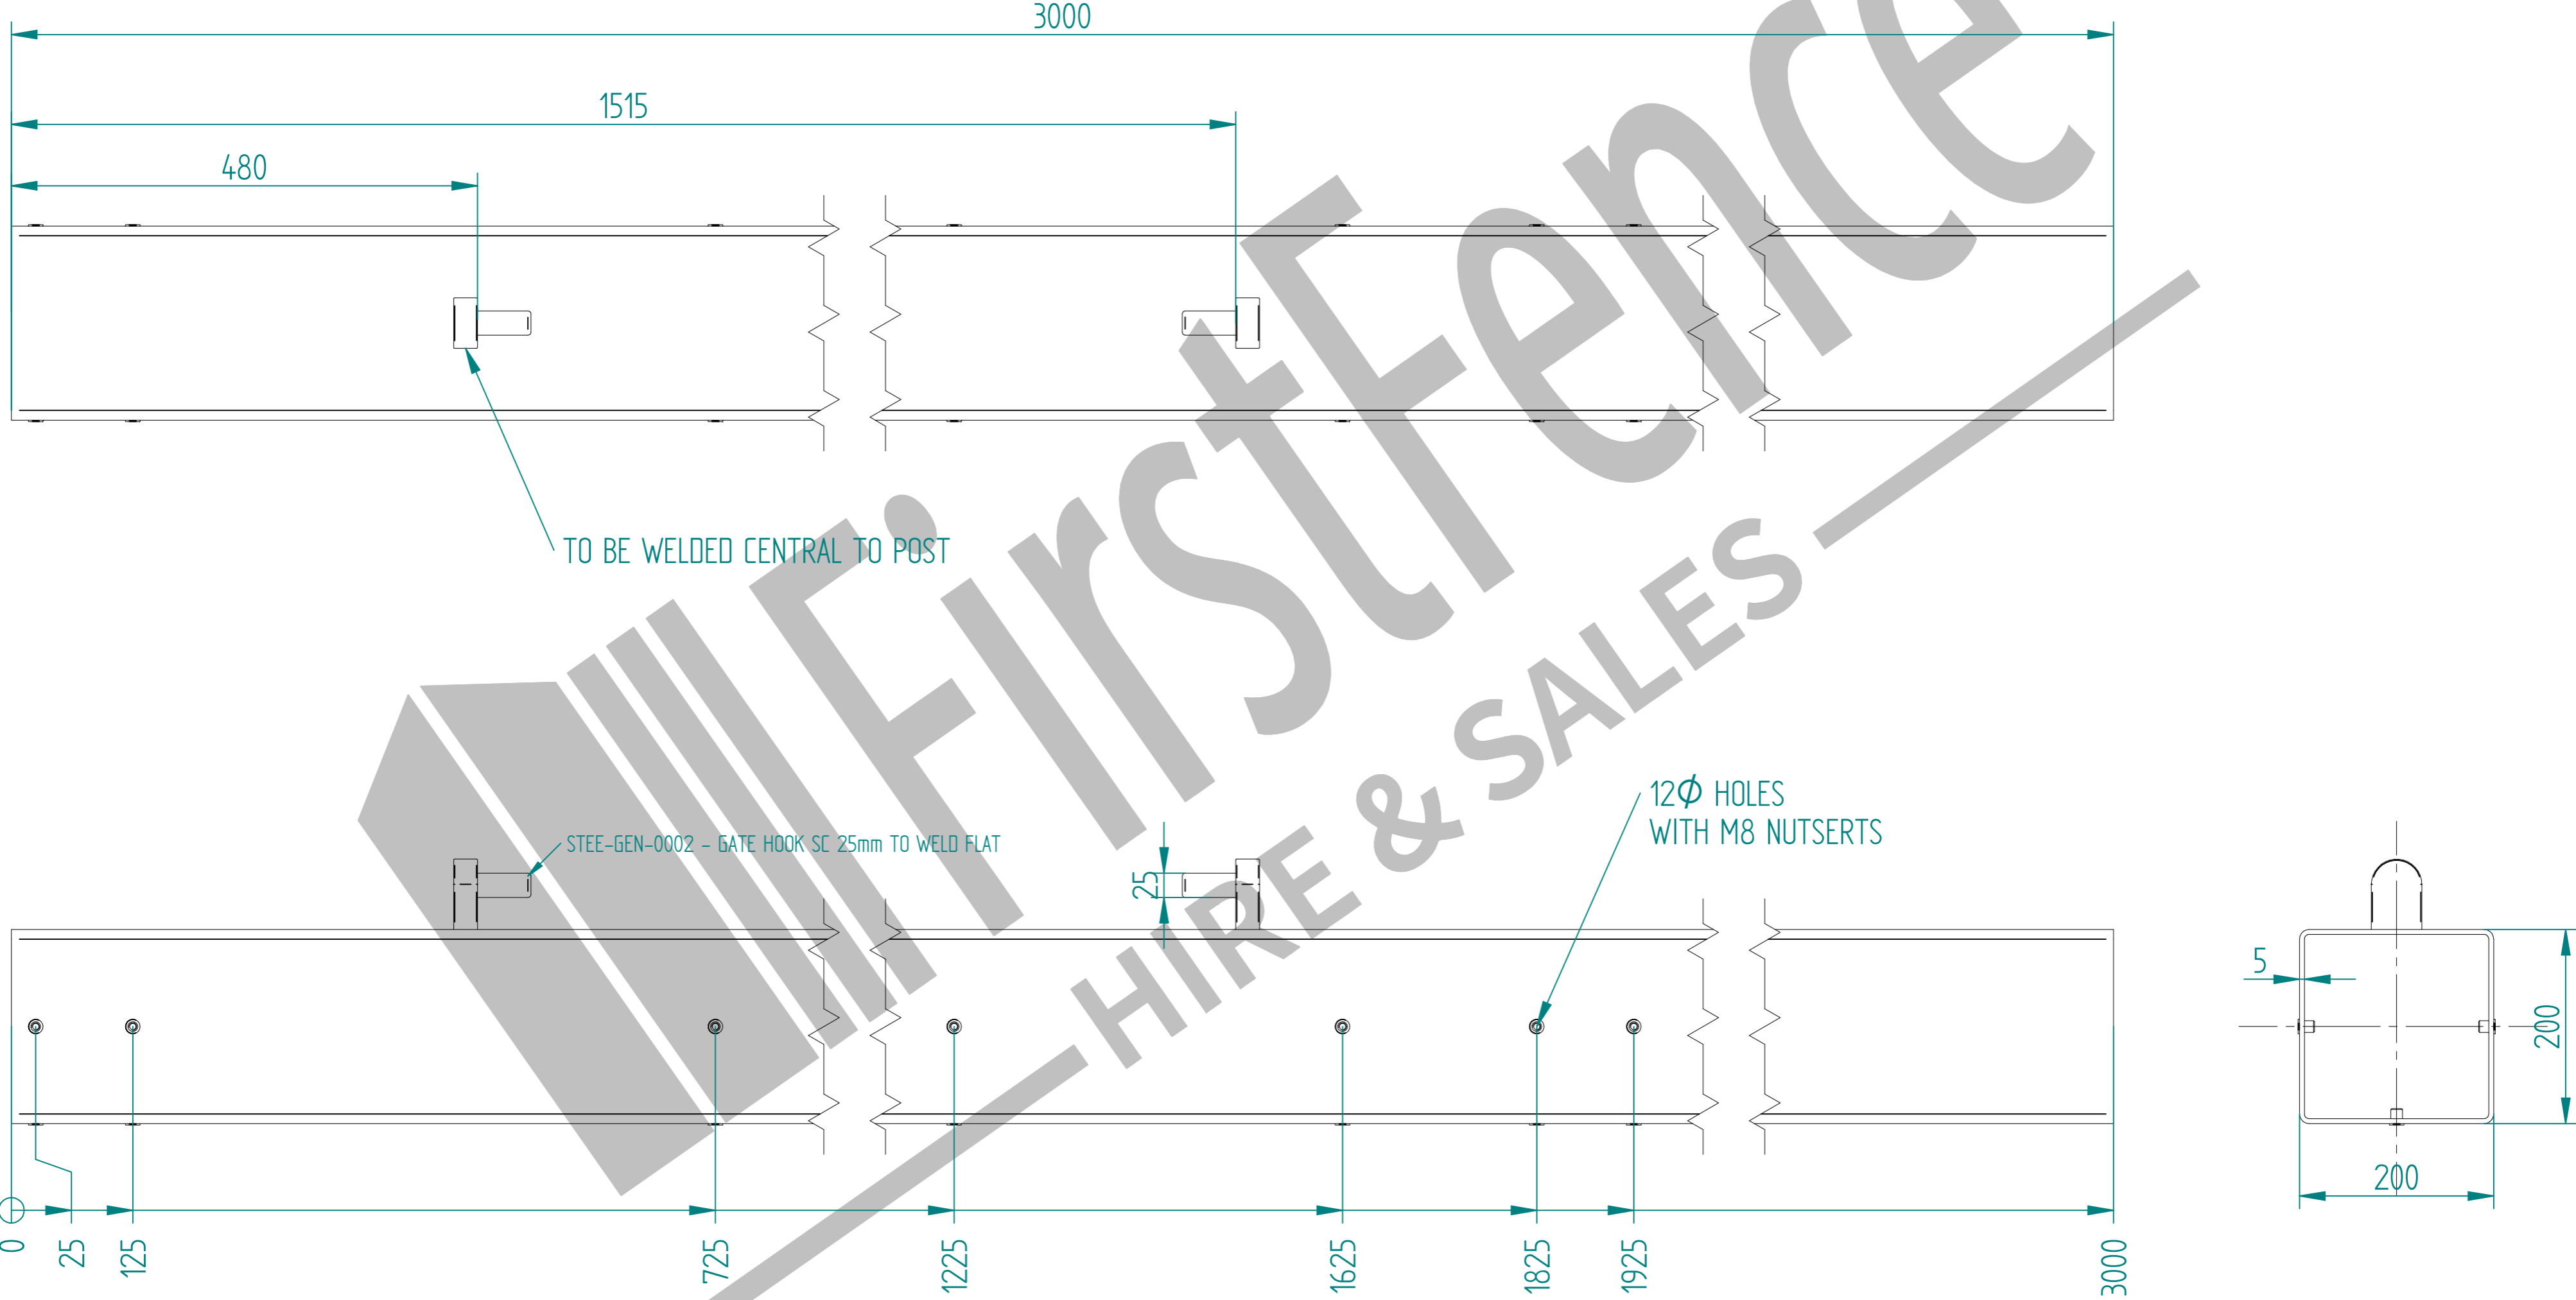

2.0m HIGH DIG IN MESH HINGE GATE POST 200X200 BOX SECTION (AL 3000mm)

NAME	DATE	TITLE
LT	28/02/22	MESH-HIN-2062 - 2.0m HIGH DIG IN MESH HINGE GATE POST 200X200 BOX SECTION
TOLERANCE	± 2mm Unless Stated Otherwise	First Fence Ltd, Kiln Way, Swadincote, Derbyshire, DE11 8EA 01283 512 111 sales@firstfence.co.uk
3RD ANGLE	NOTE: SHOULD ANY DISCREPANCIES BE FOUND WITH THIS DRAWING, PLEASE INFORM FIRSTFENCE. COPYRIGHT OF THIS DRAWING IS OWNED BY FIRSTFENCE LIMITED.	SIZE A2
WEIGHT: 92.0 kg	REV A	SHEET 3 OF 8