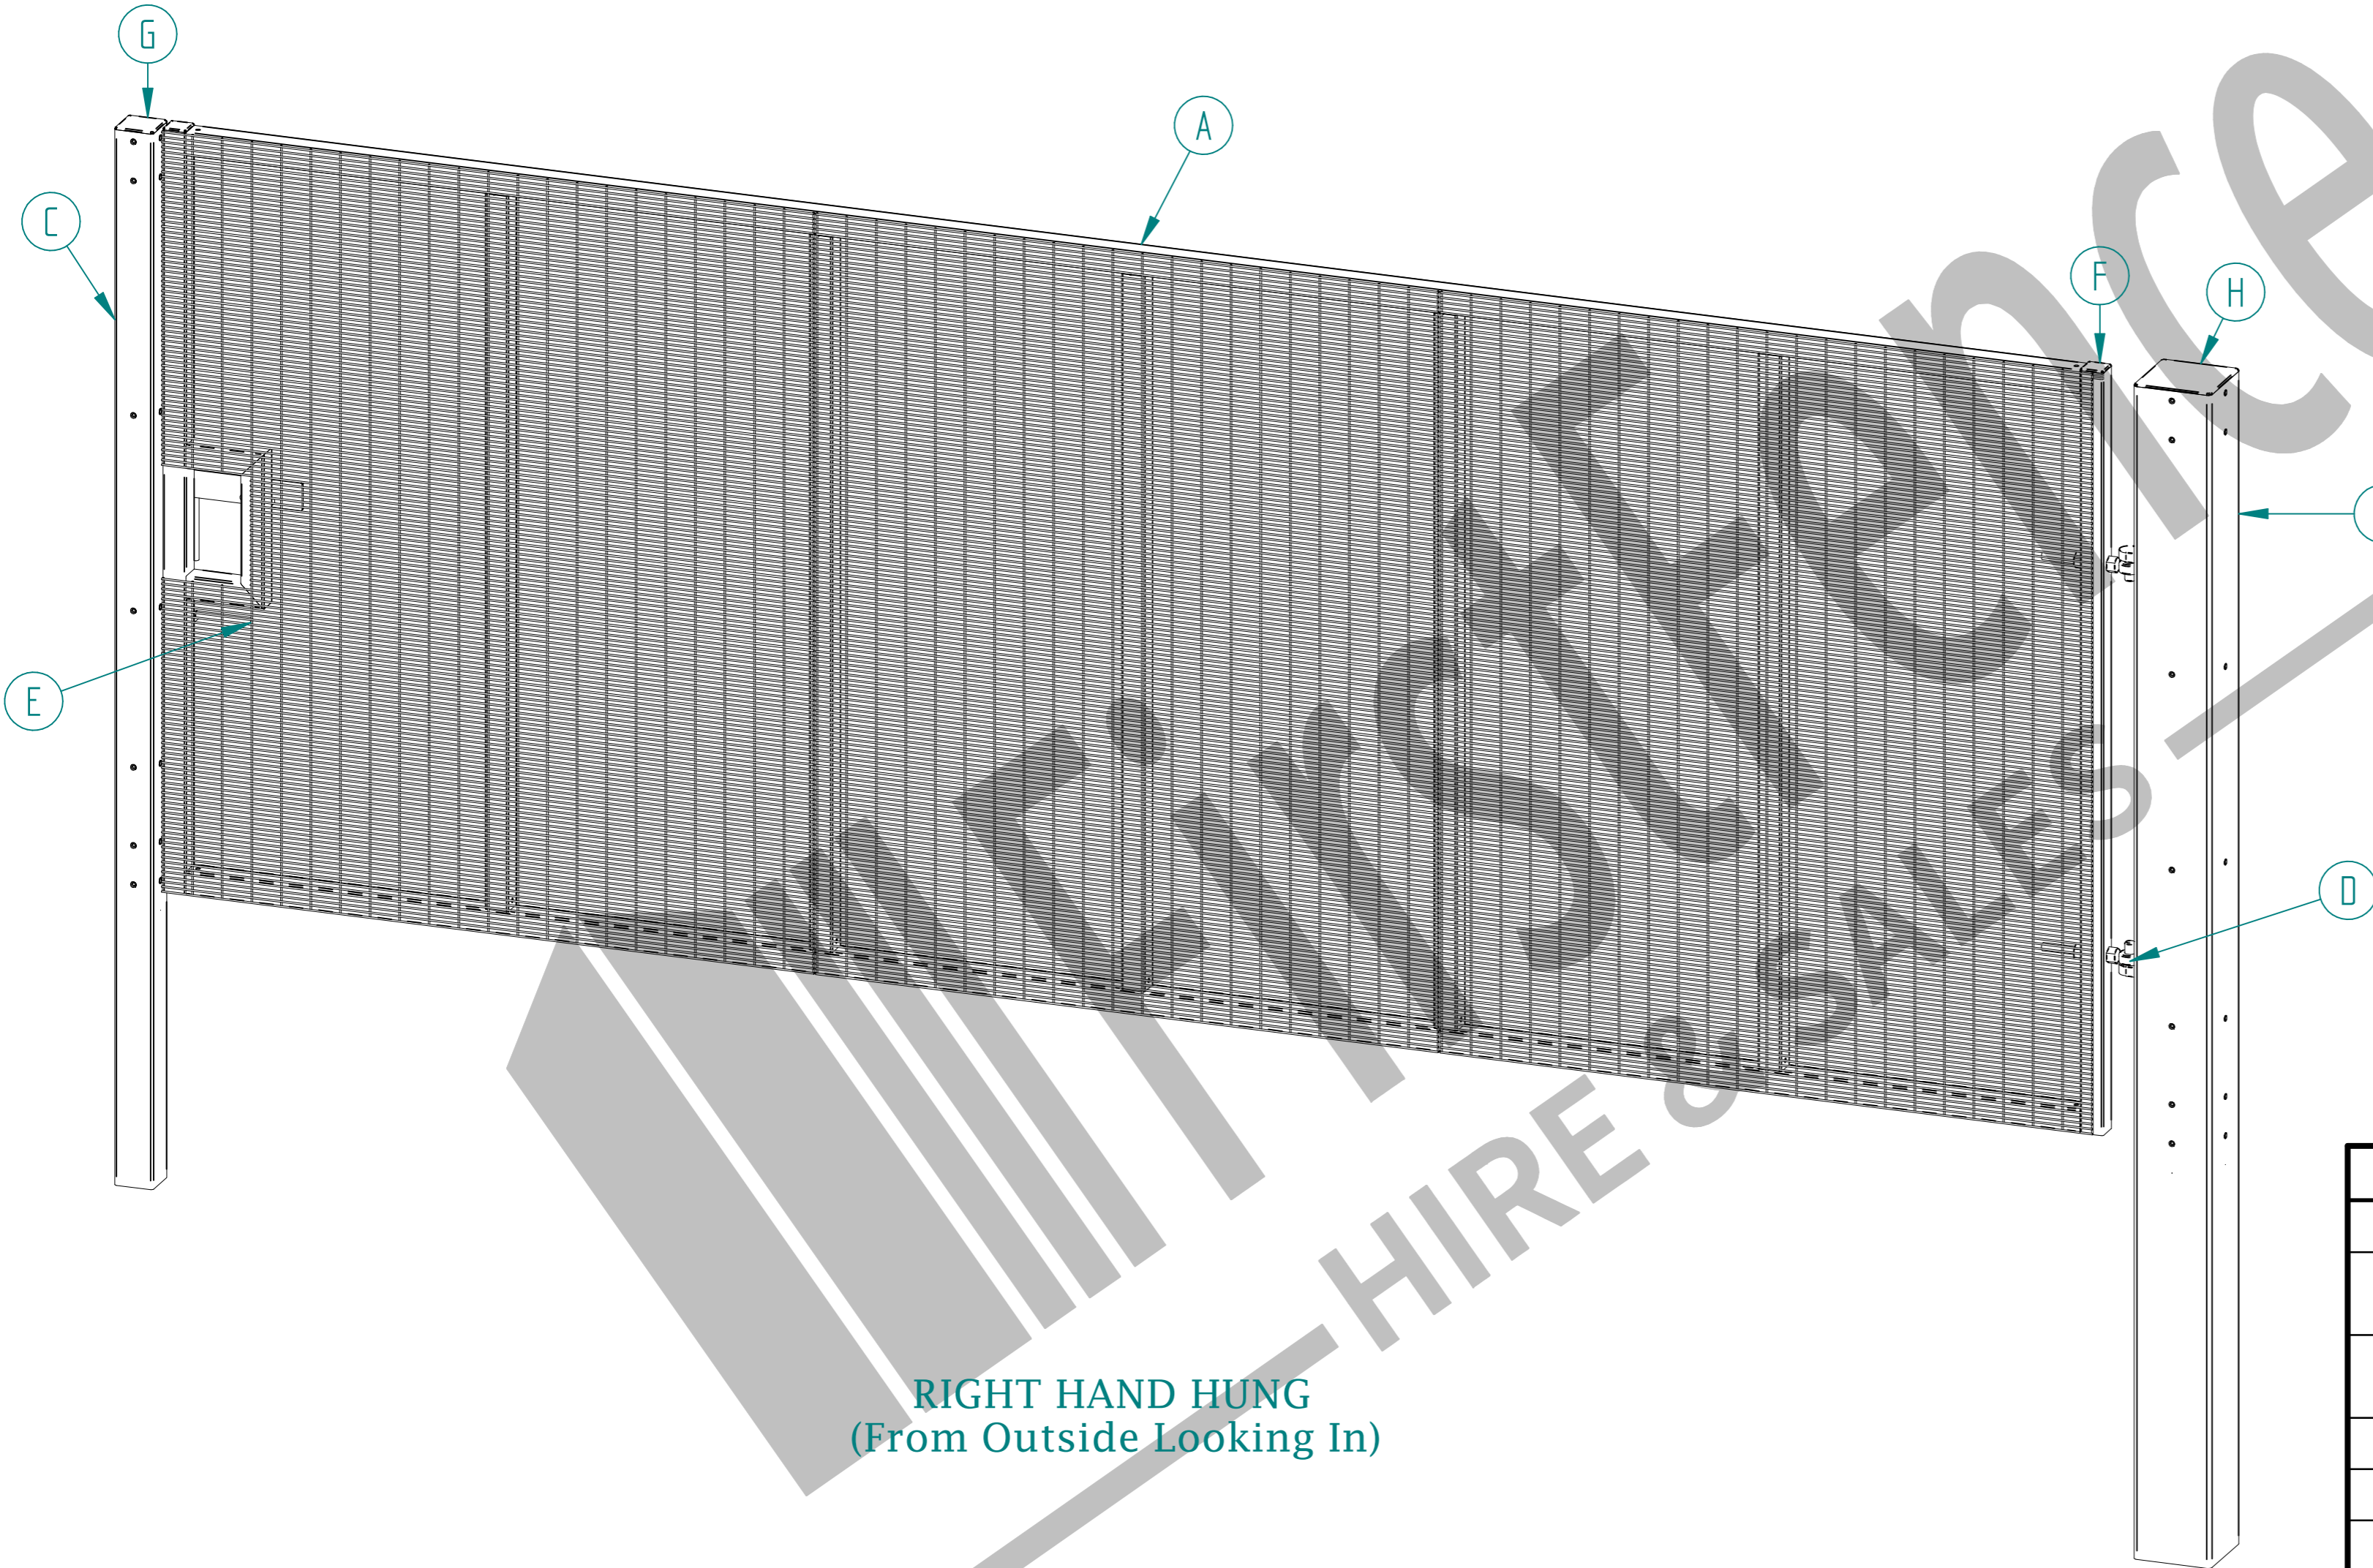

2.0m X 5.0m WIDE SINGLE LEAF DIG IN 358 MESH GATE KIT

RIGHT HAND HUNG
(From Outside Looking In)

ALL GATES & POSTS ARE TO BE FITTED WITH BLACK PLASTIC INSERTS

ALL GATES WITH 150x150 / 200x200 BOX SECTION HINGE POSTS ARE TO BE FITTED WITH TWO GALVANISED EYE BOLTS

Item	Component Name	Quantity
A	MESH-SLI-4092 - 358 MESH GATE SLIDER 2.0m X 5.0m WIDE	1
B	MESH-HIN-2062 - 2.0m HIGH DIG IN MESH HINGE GATE POST 200X200 BOX SECTION	1
C	MESH-REC-2012 - 2.0m HIGH DIG IN MESH CATCH GATE POST 100X100 BOX SECTION	1
D	ACCS-GEN-0002 - ADJUSTABLE GATE EYE G 200mm cw 25mm	2
E	ACCS-GEN-0101 - UNIVERSAL GATE DROP BOLT	1
F	ACCS-RIB-0003 - 60x60 BLACK RIBBED INSERTS	2
G	ACCS-RIB-0006 - 100X100 BLACK RIBBED INSERTS	1
H	ACCS-RIB-0008 - 200x200 BLACK RIBBED INSERTS	1

NAME	DATE	TITLE
LT	28/02/22	MESH-KIT-7414 - 2.0m X 5.0m WIDE SINGLE LEAF DIG IN 358 MESH GATE KIT
TOLERANCE	± 2mm Unless Stated Otherwise	First Fence Ltd, Kiln Way, Swadlincote, Derbyshire, DE11 8EA 01283 512 111 sales@firstfence.co.uk
3RD ANGLE	SIZE A2 NOTE: SHOULD ANY DISCREPANCIES BE FOUND WITH THIS DRAWING, PLEASE INFORM FIRSTFENCE. COPYRIGHT OF THIS DRAWING IS OWNED BY FIRSTFENCE LIMITED.	REV A WEIGHT: 294.2 kg SHEET 1 OF 8

2.0m HIGH DIG IN MESH HINGE GATE POST 200X200 BOX SECTION (AL 3000mm)

NAME	DATE	TITLE
LT	28/02/22	MESH-HIN-2062 - 2.0m HIGH DIG IN MESH HINGE GATE POST 200X200 BOX SECTION
TOLERANCE	± 2mm Unless Stated Otherwise	First Fence Ltd, Kiln Way, Swadincote, Derbyshire, DE11 8EA 01283 512 111 sales@firstfence.co.uk
3RD ANGLE	NOTE: SHOULD ANY DISCREPANCIES BE FOUND WITH THIS DRAWING, PLEASE INFORM FIRSTFENCE. COPYRIGHT OF THIS DRAWING IS OWNED BY FIRSTFENCE LIMITED.	SIZE A2
WEIGHT: 92.0 kg	REV A	SHEET 3 OF 8