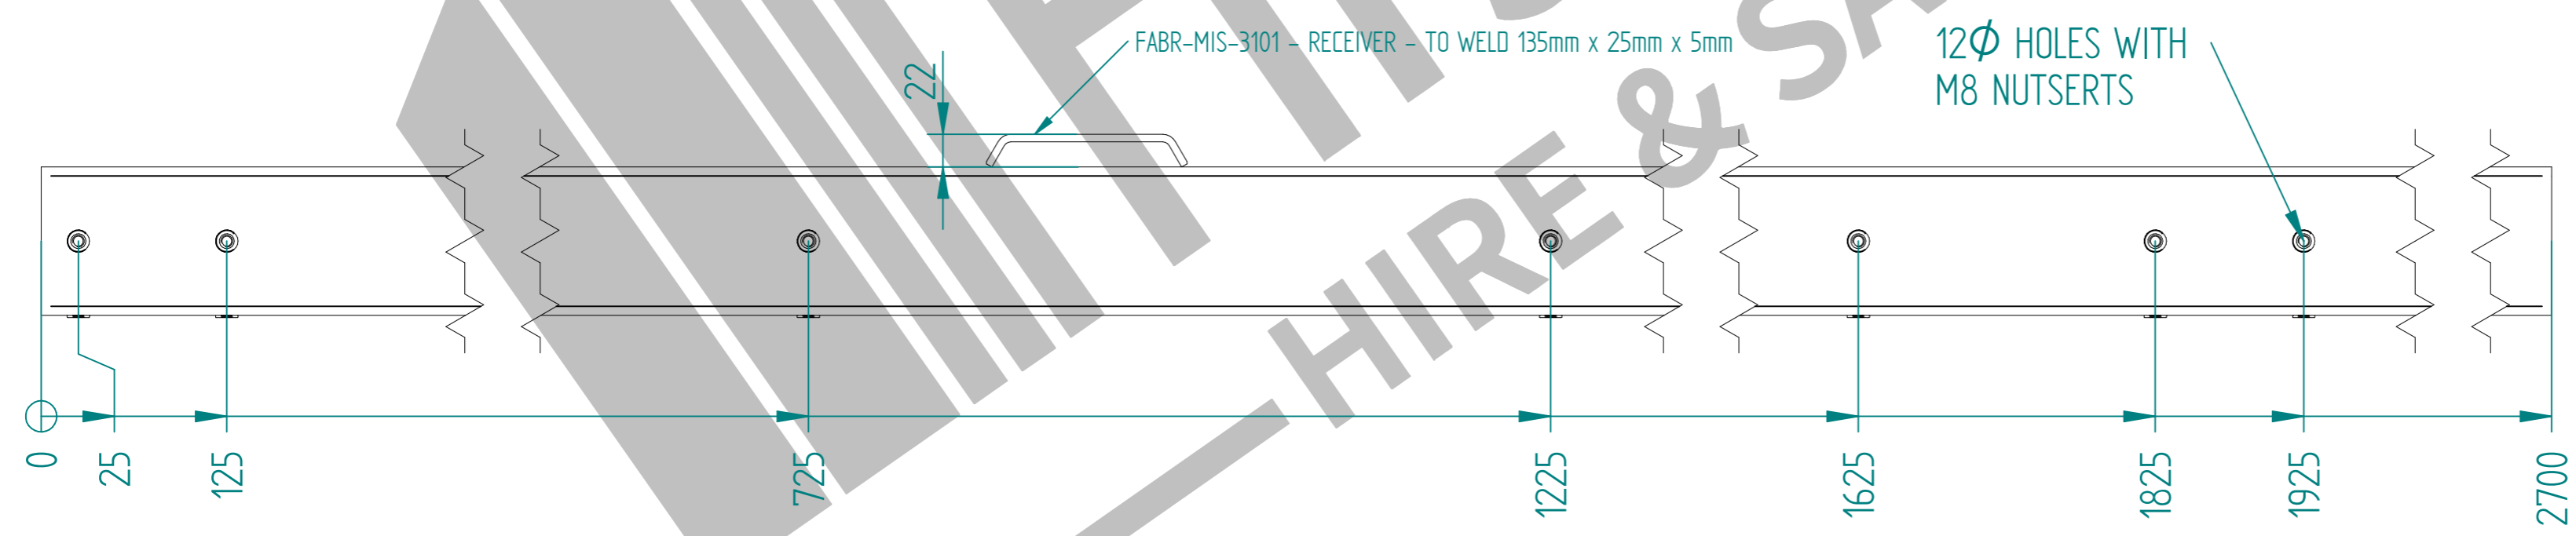

2.0m HIGH DIG IN MESH CATCH GATE POST 100X100 BOX SECTION (AL 2700mm)

	NAME	DATE	TITLE	
DRAWN	LT	28/02/22	MESH-REC-2012 - 2.0m HIGH DIG IN MESH CATCH GATE POST 100X100 BOX SECTION	
TOLERANCE	± 2mm Unless Stated Otherwise		First Fence Ltd, Kiln Way, Swadlincote, Derbyshire, DE11 8EA 01283 512 111 sales@firstfence.co.uk	
3RD ANGLE 				SIZE A2 NOTE: SHOULD ANY DISCREPANCIES BE FOUND WITH THIS DRAWING, PLEASE INFORM FIRSTFENCE. COPYRIGHT OF THIS DRAWING IS OWNED BY FIRSTFENCE LIMITED.
			WEIGHT: 24.3 kg REV A SHEET 4 OF 8