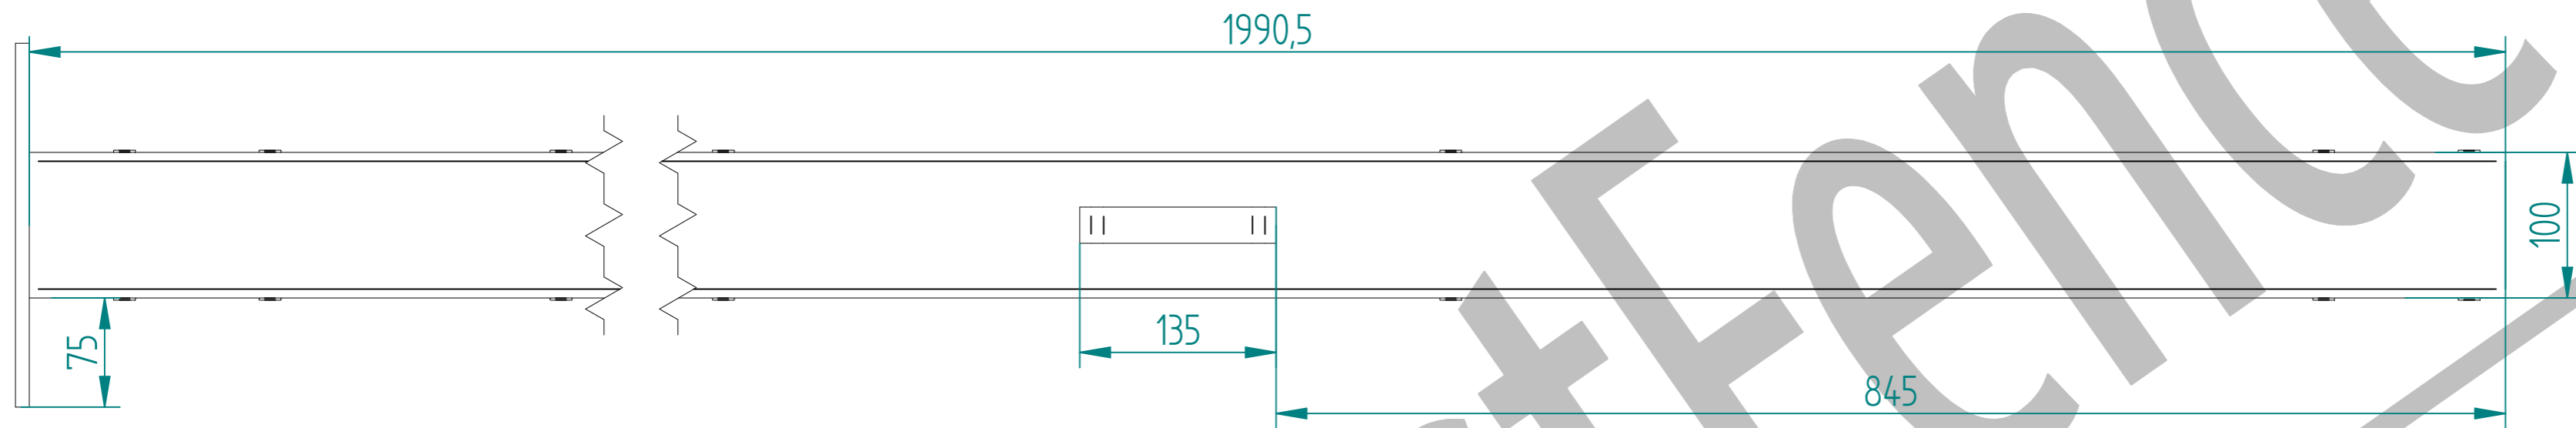

2.0m HIGH BOLT DOWN MESH CATCH GATE POST 100X100 BOX SECTION

FABR-MIS-3101 - RECEIVER - TO WELD 135mm x 25mm x 5mm

12 ϕ HOLES WITH M8 NUTSERTS