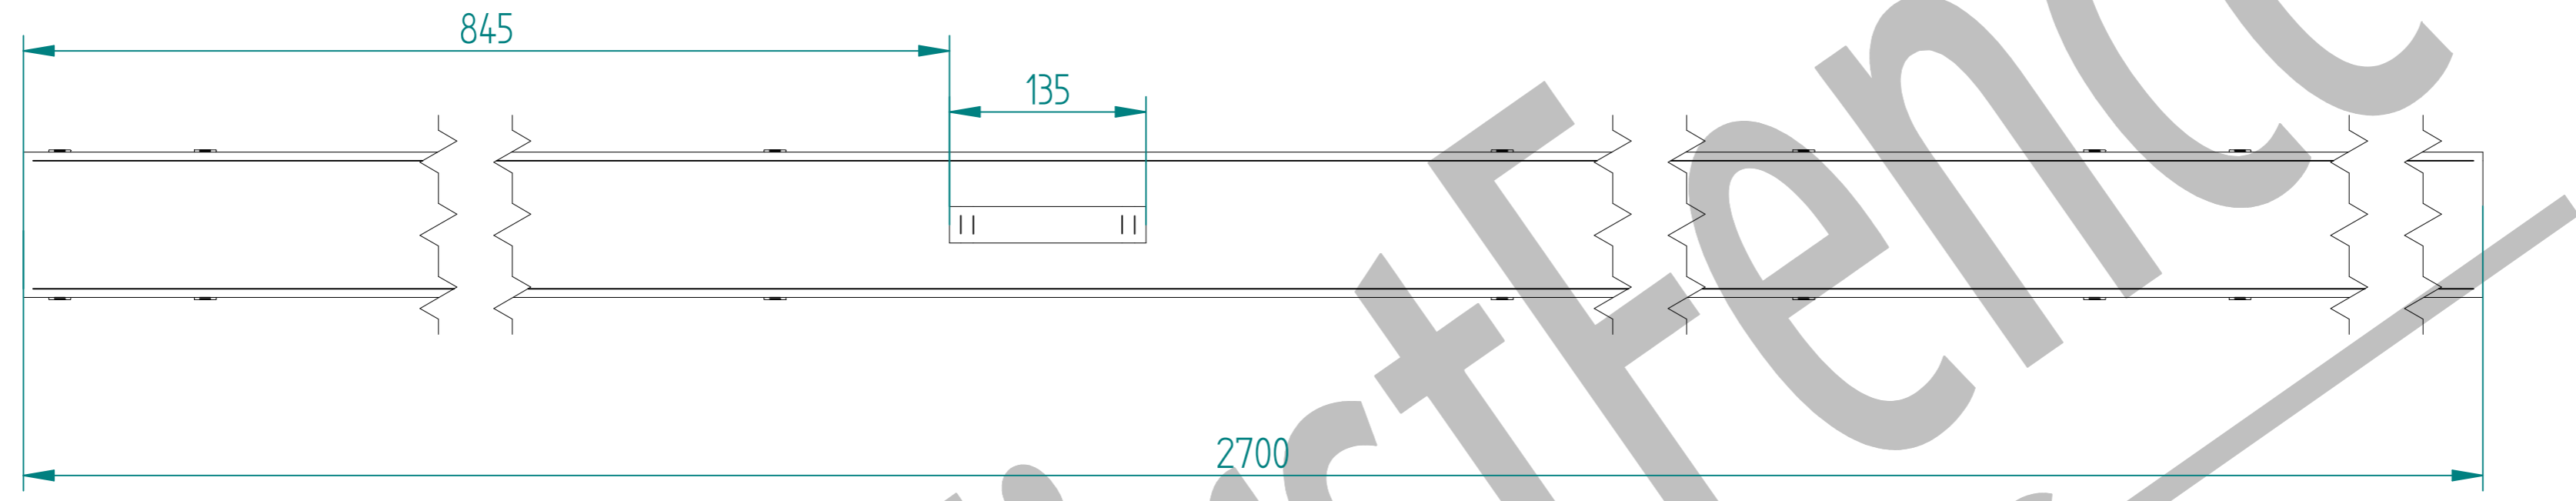

2.0m HIGH DIG IN MESH CATCH GATE POST 100X100 BOX SECTION (AL 2700mm)

	NAME	DATE	TITLE	
DRAWN	LT	28/02/22	MESH-REC-2012 - 2.0m HIGH DIG IN MESH CATCH GATE POST 100X100 BOX SECTION	
TOLERANCE	± 2mm Unless Stated Otherwise		First Fence Ltd, Kiln Way, Swadlincote, Derbyshire, DE11 8EA 01283 512 111 sales@firstfence.co.uk	
3RD ANGLE 				SIZE A2 NOTE: SHOULD ANY DISCREPANCIES BE FOUND WITH THIS DRAWING, PLEASE INFORM FIRSTFENCE. COPYRIGHT OF THIS DRAWING IS OWNED BY FIRSTFENCE LIMITED.
			WEIGHT: 24.3 kg REV A SHEET 4 OF 8