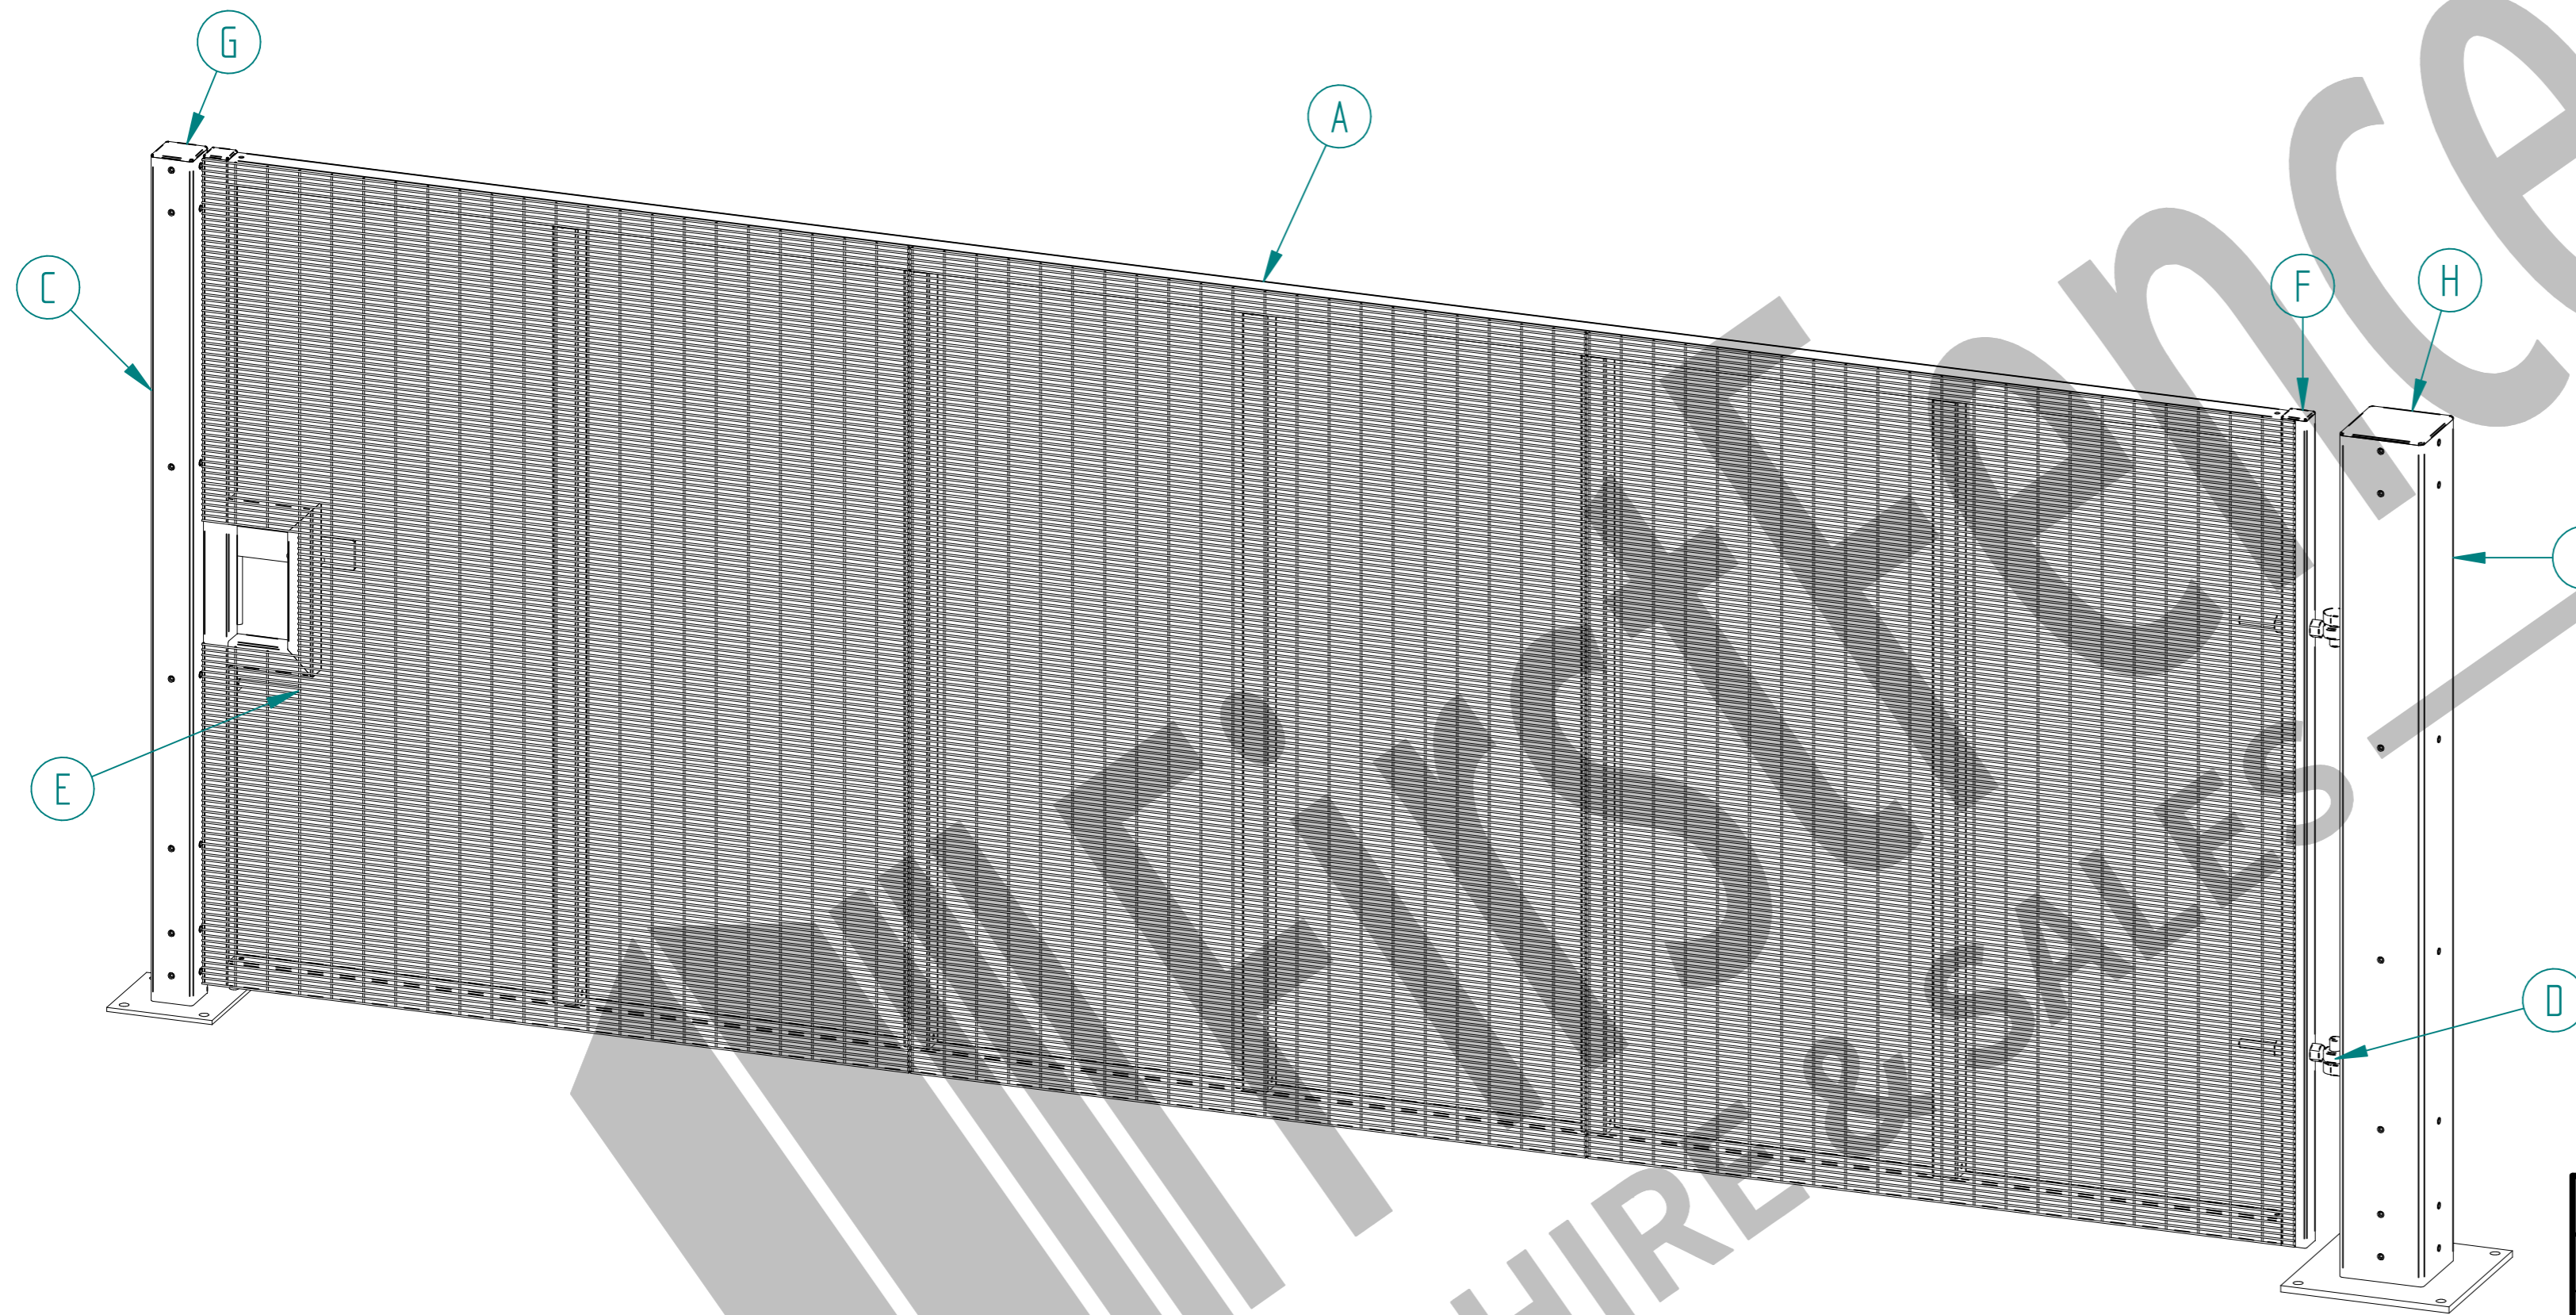

2.0m HIGH DIG IN MESH HINGE GATE POST 200X200 BOX SECTION (AL 3000mm)

NAME	DATE	TITLE
LT	28/02/22	MESH-HIN-2062 - 2.0m HIGH DIG IN MESH HINGE GATE POST 200X200 BOX SECTION
TOLERANCE	± 2mm Unless Stated Otherwise	First Fence Ltd, Kiln Way, Swadincote, Derbyshire, DE11 8EA 01283 512 111 sales@firstfence.co.uk
3RD ANGLE	NOTE: SHOULD ANY DISCREPANCIES BE FOUND WITH THIS DRAWING, PLEASE INFORM FIRSTFENCE. COPYRIGHT OF THIS DRAWING IS OWNED BY FIRSTFENCE LIMITED.	SIZE A2
WEIGHT: 92.0 kg	REV A	SHEET 3 OF 8

2.0m HIGH DIG IN MESH CATCH GATE POST 100X100 BOX SECTION (AL 2700mm)

	NAME	DATE	TITLE
DRAWN	LT	28/02/22	MESH-REC-2012 - 2.0m HIGH DIG IN MESH CATCH GATE POST 100X100 BOX SECTION
TOLERANCE	± 2mm Unless Stated Otherwise		First Fence Ltd, Kiln Way, Swadlincote, Derbyshire, DE11 8EA 01283 512 111 sales@firstfence.co.uk
3RD ANGLE 			
			WEIGHT: 24.3 kg REV A SHEET 4 OF 8

2.0m X 5.0m WIDE SINGLE LEAF BOLT DOWN 358 MESH GATE KIT

RIGHT HAND HUNG
(From Outside Looking In)

ALL GATES & POSTS ARE TO BE FITTED WITH BLACK PLASTIC INSERTS

ALL GATES WITH 150x150 / 200x200 BOX SECTION HINGE POSTS ARE TO BE FITTED WITH TWO GALVANISED EYE BOLTS