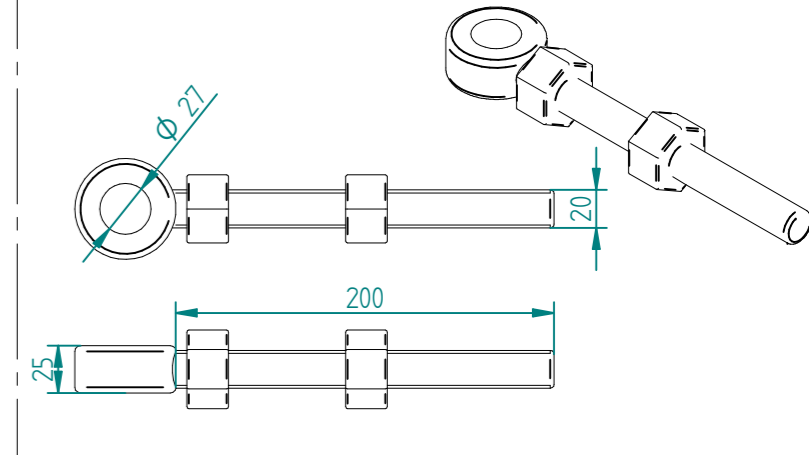

2.0m X 5.0m WIDE SINGLE LEAF DIG IN 358 MESH GATE KIT

RIGHT HAND HUNG
(From Outside Looking In)

ALL GATES & POSTS ARE TO BE FITTED WITH BLACK PLASTIC INSERTS

ALL GATES WITH 150x150 / 200x200 BOX SECTION HINGE POSTS ARE TO BE FITTED WITH TWO GALVANISED EYE BOLTS

Item	Component Name	Quantity
A	MESH-SLI-4092 - 358 MESH GATE SLIDER 2.0m X 5.0m WIDE	1
B	MESH-HIN-2062 - 2.0m HIGH DIG IN MESH HINGE GATE POST 200X200 BOX SECTION	1
C	MESH-REC-2012 - 2.0m HIGH DIG IN MESH CATCH GATE POST 100X100 BOX SECTION	1
D	ACCS-GEN-0002 - ADJUSTABLE GATE EYE G 200mm cw 25mm	2
E	ACCS-GEN-0101 - UNIVERSAL GATE DROP BOLT	1
F	ACCS-RIB-0003 - 60x60 BLACK RIBBED INSERTS	2
G	ACCS-RIB-0006 - 100X100 BLACK RIBBED INSERTS	1
H	ACCS-RIB-0008 - 200x200 BLACK RIBBED INSERTS	1

NAME	DATE	TITLE
LT	28/02/22	MESH-KIT-7414 - 2.0m X 5.0m WIDE SINGLE LEAF DIG IN 358 MESH GATE KIT
TOLERANCE	± 2mm Unless Stated Otherwise	First Fence Ltd, Kiln Way, Swadlincote, Derbyshire, DE11 8EA 01283 512 111 sales@firstfence.co.uk
3RD ANGLE	SIZE A2 NOTE: SHOULD ANY DISCREPANCIES BE FOUND WITH THIS DRAWING, PLEASE INFORM FIRSTFENCE. COPYRIGHT OF THIS DRAWING IS OWNED BY FIRSTFENCE LIMITED.	REV A WEIGHT: 294.2 kg SHEET 1 OF 8

2.0m HIGH DIG IN MESH HINGE GATE POST 200X200 BOX SECTION (AL 3000mm)

NAME	DATE	TITLE
LT	28/02/22	MESH-HIN-2062 - 2.0m HIGH DIG IN MESH HINGE GATE POST 200X200 BOX SECTION
TOLERANCE	± 2mm Unless Stated Otherwise	First Fence Ltd, Kiln Way, Swadincote, Derbyshire, DE11 8EA 01283 512 111 sales@firstfence.co.uk
3RD ANGLE	NOTE: SHOULD ANY DISCREPANCIES BE FOUND WITH THIS DRAWING, PLEASE INFORM FIRSTFENCE. COPYRIGHT OF THIS DRAWING IS OWNED BY FIRSTFENCE LIMITED.	SIZE A2
WEIGHT: 92.0 kg	REV A	SHEET 3 OF 8