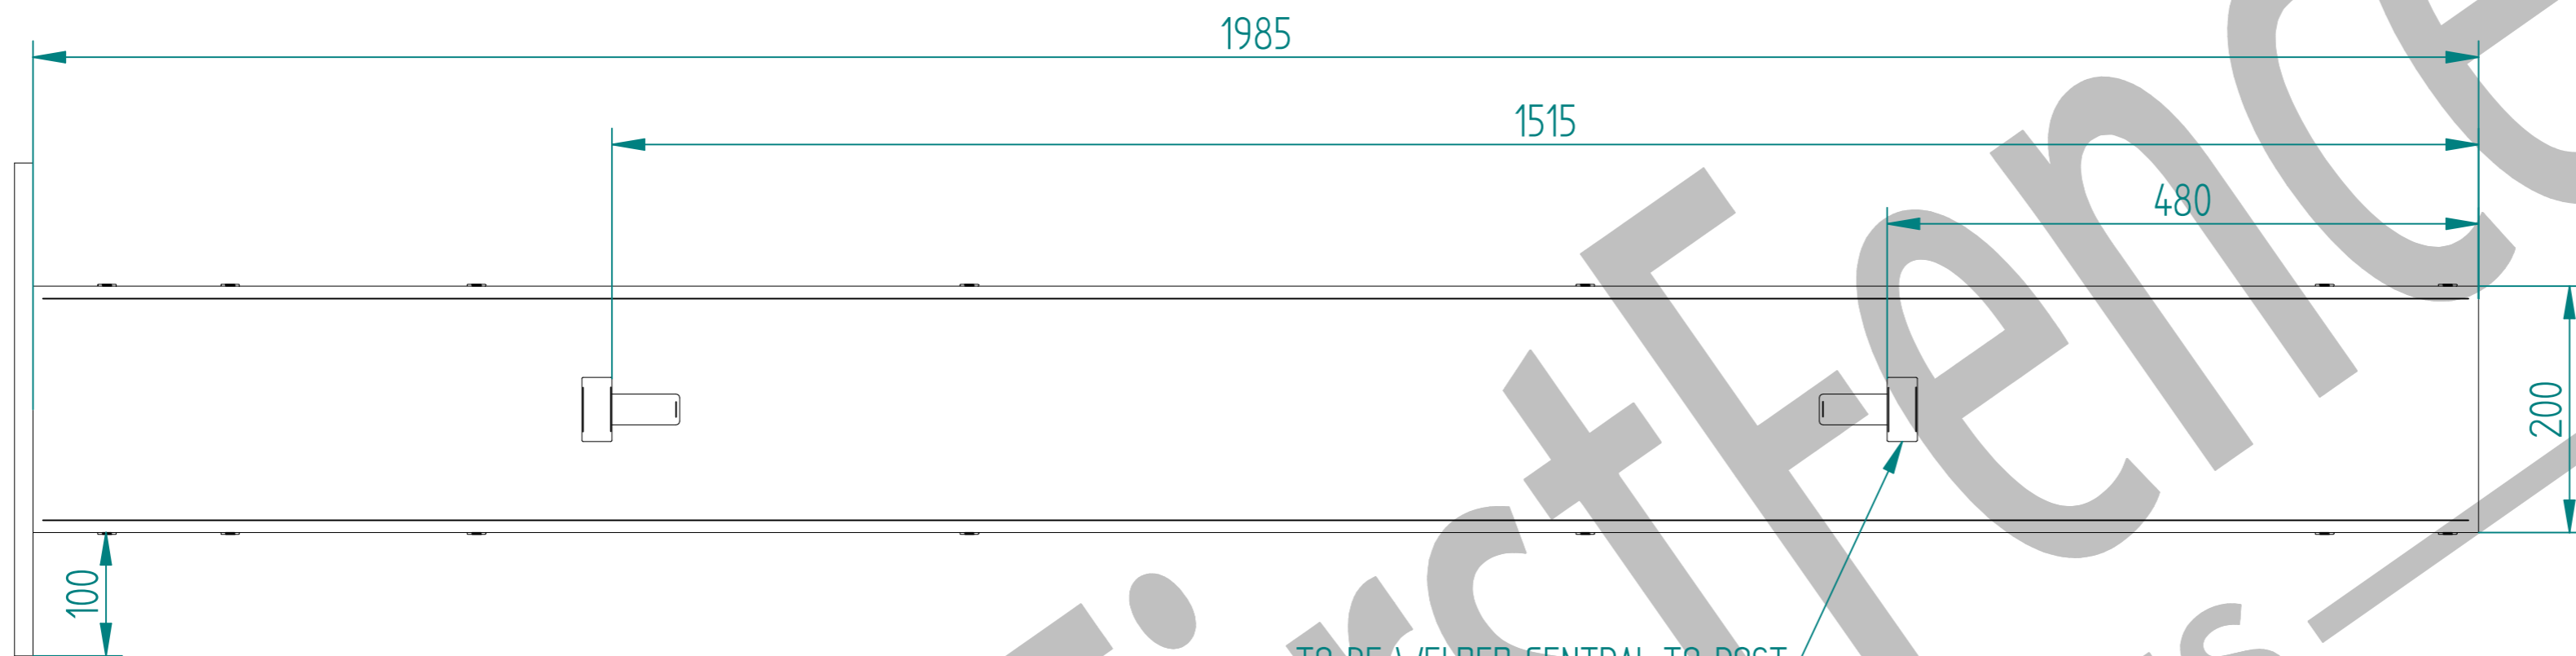

2.0m HIGH BOLT DOWN MESH HINGE GATE POST 200X200 BOX SECTION

TO BE WELDED CENTRAL TO POST