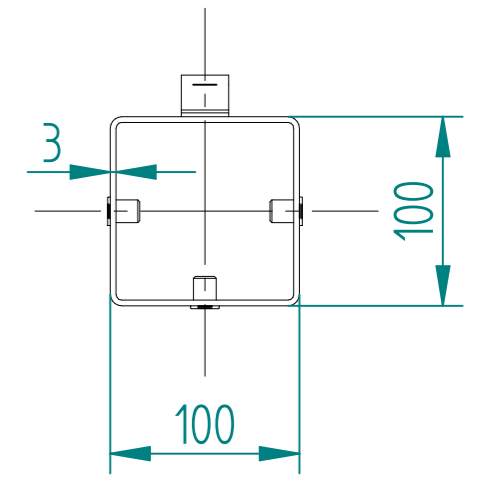

2.0m HIGH DIG IN MESH CATCH GATE POST 100X100 BOX SECTION (AL 2700mm)

	NAME	DATE	TITLE	
DRAWN	LT	28/02/22	MESH-REC-2012 - 2.0m HIGH DIG IN MESH CATCH GATE POST 100X100 BOX SECTION	
TOLERANCE	± 2mm Unless Stated Otherwise		First Fence Ltd, Kiln Way, Swadlincote, Derbyshire, DE11 8EA 01283 512 111 sales@firstfence.co.uk	
3RD ANGLE 				SIZE A2 NOTE: SHOULD ANY DISCREPANCIES BE FOUND WITH THIS DRAWING, PLEASE INFORM FIRSTFENCE. COPYRIGHT OF THIS DRAWING IS OWNED BY FIRSTFENCE LIMITED.
			WEIGHT: 24.3 kg REV A SHEET 4 OF 8