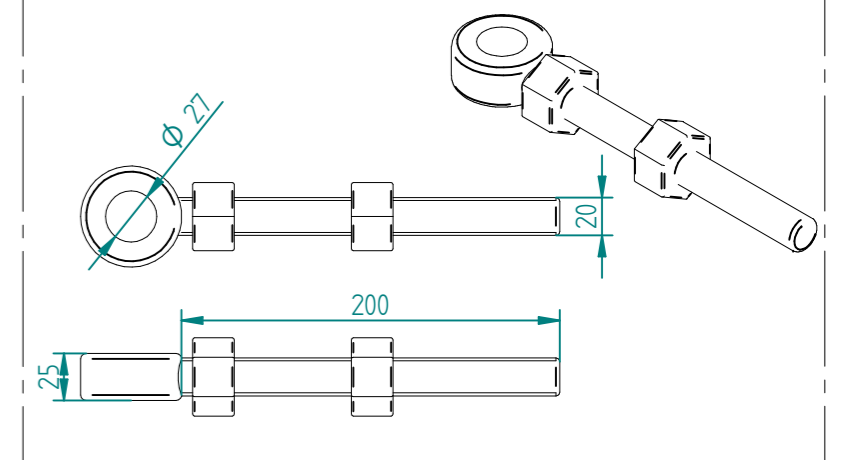

2.0m HIGH DIG IN MESH CATCH GATE POST 100X100 BOX SECTION (AL 2700mm)

	NAME	DATE	TITLE
DRAWN	LT	28/02/22	MESH-REC-2012 - 2.0m HIGH DIG IN MESH CATCH GATE POST 100X100 BOX SECTION
TOLERANCE	± 2mm Unless Stated Otherwise		First Fence Ltd, Kiln Way, Swadlincote, Derbyshire, DE11 8EA 01283 512 111 sales@firstfence.co.uk
3RD ANGLE 			
			WEIGHT: 24.3 kg REV A SHEET 4 OF 8

2.0m X 5.0m WIDE SINGLE LEAF BOLT DOWN 358 MESH GATE KIT

RIGHT HAND HUNG
(From Outside Looking In)

ALL GATES & POSTS ARE TO BE FITTED WITH BLACK PLASTIC INSERTS

ALL GATES WITH 150x150 / 200x200 BOX SECTION HINGE POSTS ARE TO BE FITTED WITH TWO GALVANISED EYE BOLTS

Item	Component Name	Quantity
A	MESH-SLI-4092 - 358 MESH GATE SLIDER 2.0m X 5.0m WIDE	1
B	MESH-HIN-2072 - 2.0m HIGH BOLT DOWN MESH HINGE GATE POST 200X200 BOX SECTION	1
C	MESH-REC-2032 - 2.0m HIGH BOLT DOWN MESH CATCH GATE POST 100X100 BOX SECTION	1
D	ACCS-GEN-0002 - ADJUSTABLE GATE EYE G 200mm cw 25mm	2
E	ACCS-GEN-0101 - UNIVERSAL GATE DROP BOLT	1
F	ACCS-RIB-0003 - 60x60 BLACK RIBBED INSERTS	2
G	ACCS-RIB-0006 - 100X100 BLACK RIBBED INSERTS	1
H	ACCS-RIB-0008 - 200x200 BLACK RIBBED INSERTS	1

NAME	DATE	TITLE
LT	28/02/22	MESH-KIT-7415 - 2.0m X 5.0m WIDE SINGLE LEAF BOLT DOWN 358 MESH GATE KIT
TOLERANCE ± 2mm Unless Stated Otherwise		 First Fence Ltd, Kiln Way, Swadlincote, Derbyshire, DE11 8EA 01283 512 111 sales@firstfence.co.uk
 3RD ANGLE		NOTE: SHOULD ANY DISCREPANCIES BE FOUND WITH THIS DRAWING, PLEASE INFORM FIRSTFENCE. COPYRIGHT OF THIS DRAWING IS OWNED BY FIRSTFENCE LIMITED. SIZE A2 WEIGHT: 280.5 kg REV A