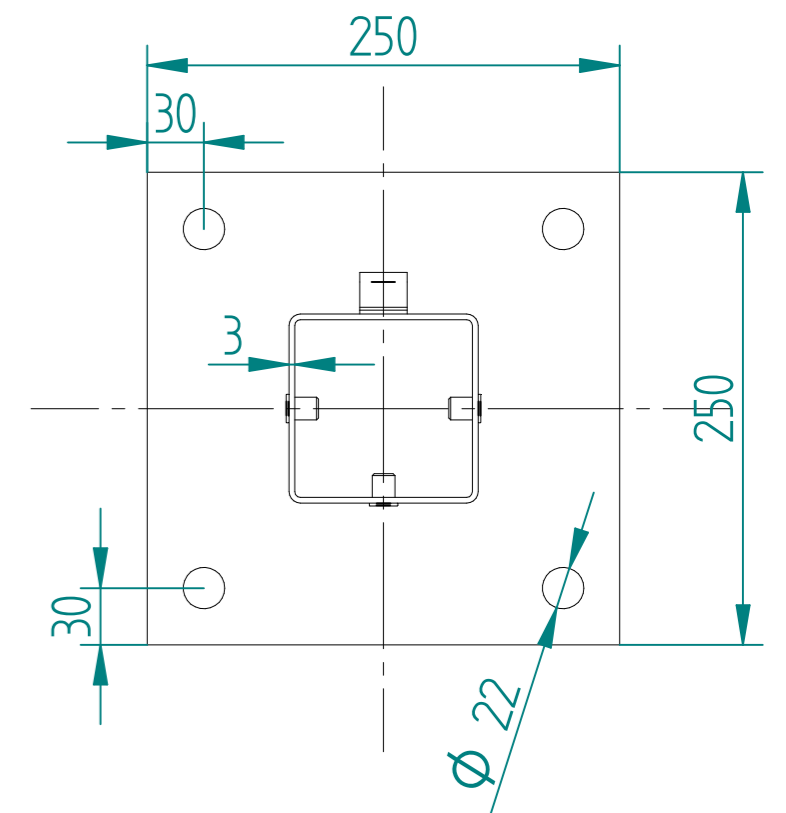

	NAME	DATE	TITLE
DRAWN	LT	28/02/22	MESH-KIT-7415 - 2.0m X 5.0m WIDE SINGLE LEAF BOLT DOWN 358 MESH GATE KIT
TOLERANCE	± 2mm Unless Stated Otherwise		 First Fence Ltd, Kiln Way, Swadlincote, Derbyshire, DE11 8EA 01283 512 111 sales@firstfence.co.uk
 3RD ANGLE			
			REV A
			SHEET 6 OF 8

2.0m HIGH BOLT DOWN MESH HINGE GATE POST 200X200 BOX SECTION

TO BE WELDED CENTRAL TO POST

NAME	DATE	TITLE
LT	28/02/22	MESH-HIN-2072 - 2.0m HIGH BOLT DOWN MESH HINGE GATE POST 200X200 BOX SECTION
TOLERANCE	± 2mm Unless Stated Otherwise	FirstFence® First Fence Ltd, Kiln Way, Swadlincote, Derbyshire, DE11 8EA 01283 512 111 sales@firstfence.co.uk
3RD ANGLE	NOTE: SHOULD ANY DISCREPANCIES BE FOUND WITH THIS DRAWING, PLEASE INFORM FIRSTFENCE COPYRIGHT OF THIS DRAWING IS OWNED BY FIRSTFENCE LIMITED.	REV A
SIZE A2	WEIGHT: 80.1 kg	SHEET 7 OF 8

2.0m HIGH BOLT DOWN MESH CATCH GATE POST 100X100 BOX SECTION

FABR-MIS-3101 - RECEIVER - TO WELD 135mm x 25mm x 5mm

12 ϕ HOLES WITH M8 NUTSERTS

	NAME	DATE	TITLE
DRAWN	LT	28/02/22	MESH-REC-2032 - 2.0m HIGH BOLT DOWN MESH CATCH GATE POST 100X100 BOX SECTION
TOLERANCE	± 2mm Unless Stated Otherwise		FirstFence Ltd, Kiln Way, Swadlincote, Derbyshire, DE11 8EA 01283 512 111 sales@firstfence.co.uk
3RD ANGLE			
			REV A
			SHEET 8 OF 8