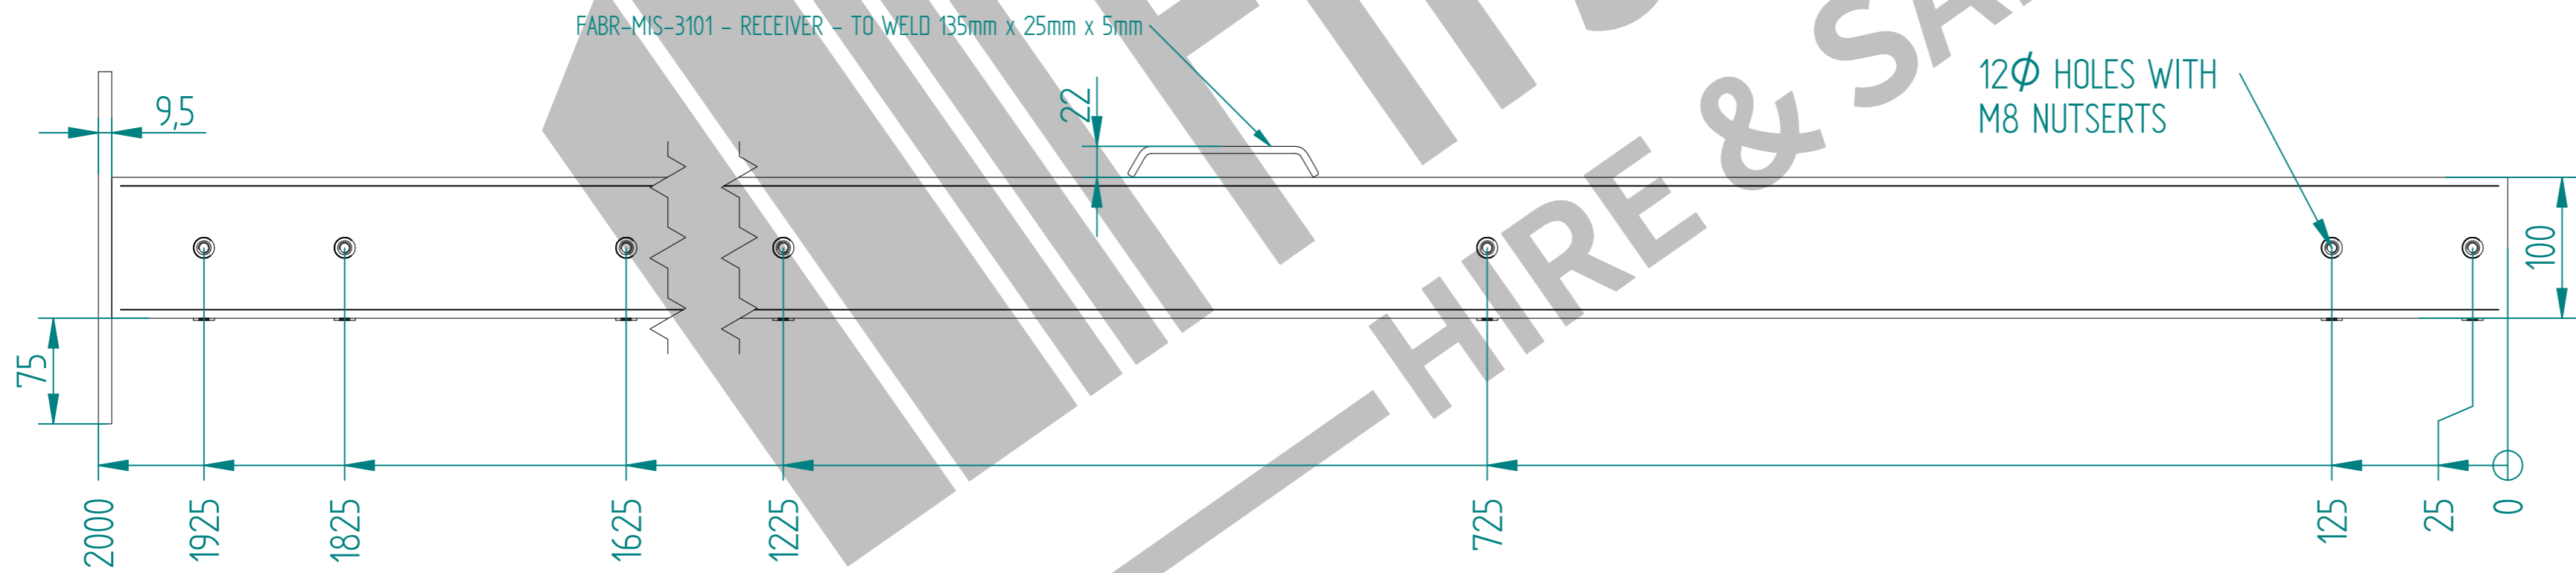

2.0m HIGH BOLT DOWN MESH CATCH GATE POST 100X100 BOX SECTION

FABR-MIS-3101 - RECEIVER - TO WELD 135mm x 25mm x 5mm

12 ϕ HOLES WITH M8 NUTSERTS