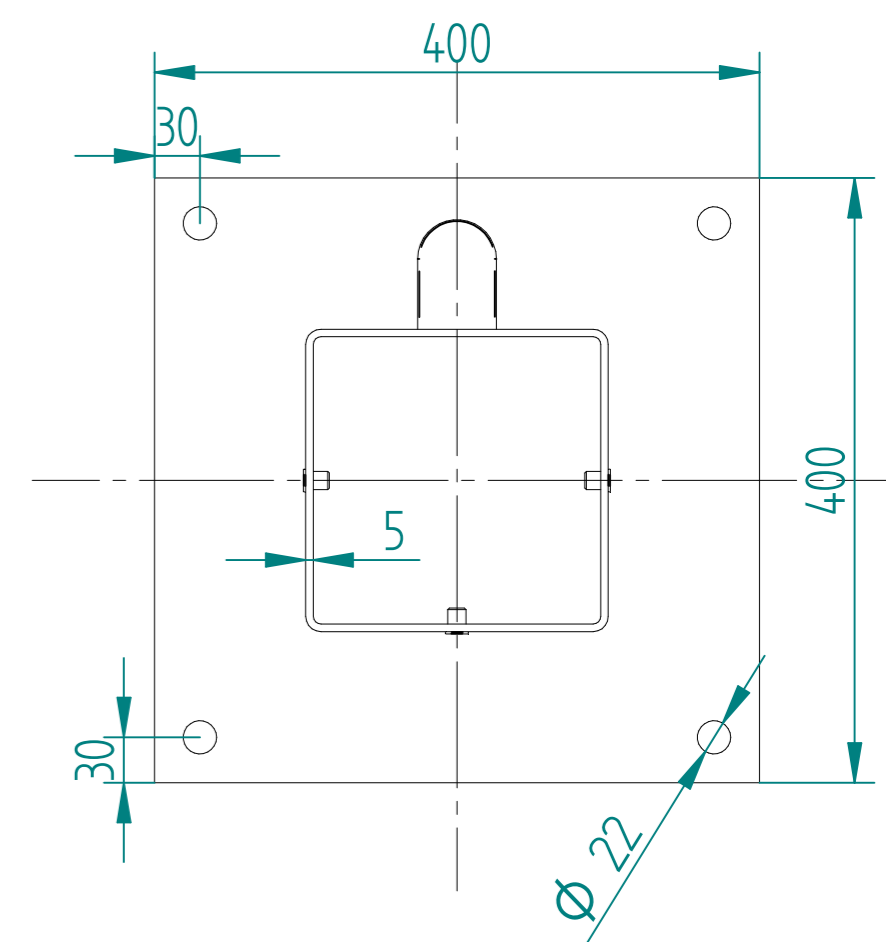

Item	Component Name	Quantity
A	MESH-SLI-4092 - 358 MESH GATE SLIDER 2.0m X 5.0m WIDE	1
B	MESH-HIN-2072 - 2.0m HIGH BOLT DOWN MESH HINGE GATE POST 200X200 BOX SECTION	1
C	MESH-REC-2032 - 2.0m HIGH BOLT DOWN MESH CATCH GATE POST 100X100 BOX SECTION	1
D	ACCS-GEN-0002 - ADJUSTABLE GATE EYE G 200mm cw 25mm	2
E	ACCS-GEN-0101 - UNIVERSAL GATE DROP BOLT	1
F	ACCS-RIB-0003 - 60x60 BLACK RIBBED INSERTS	2
G	ACCS-RIB-0006 - 100X100 BLACK RIBBED INSERTS	1
H	ACCS-RIB-0008 - 200x200 BLACK RIBBED INSERTS	1

NAME	DATE	TITLE
LT	28/02/22	MESH-KIT-7415 - 2.0m X 5.0m WIDE SINGLE LEAF BOLT DOWN 358 MESH GATE KIT
TOLERANCE ± 2mm Unless Stated Otherwise		 First Fence Ltd, Kiln Way, Swadlincote, Derbyshire, DE11 8EA 01283 512 111 sales@firstfence.co.uk
 3RD ANGLE		NOTE: SHOULD ANY DISCREPANCIES BE FOUND WITH THIS DRAWING, PLEASE INFORM FIRSTFENCE. COPYRIGHT OF THIS DRAWING IS OWNED BY FIRSTFENCE LIMITED. SIZE A2 WEIGHT: 280.5 kg REV A

	NAME	DATE	TITLE
DRAWN	LT	28/02/22	MESH-KIT-7415 - 2.0m X 5.0m WIDE SINGLE LEAF BOLT DOWN 358 MESH GATE KIT
TOLERANCE	± 2mm Unless Stated Otherwise		 First Fence Ltd, Kiln Way, Swadlincote, Derbyshire, DE11 8EA 01283 512 111 sales@firstfence.co.uk
 3RD ANGLE			
			REV A
			SHEET 6 OF 8

2.0m HIGH BOLT DOWN MESH HINGE GATE POST 200X200 BOX SECTION

TO BE WELDED CENTRAL TO POST

NAME	DATE	TITLE
LT	28/02/22	MESH-HIN-2072 - 2.0m HIGH BOLT DOWN MESH HINGE GATE POST 200X200 BOX SECTION
TOLERANCE	± 2mm Unless Stated Otherwise	FirstFence® First Fence Ltd, Kiln Way, Swadlincote, Derbyshire, DE11 8EA 01283 512 111 sales@firstfence.co.uk
3RD ANGLE	NOTE: SHOULD ANY DISCREPANCIES BE FOUND WITH THIS DRAWING, PLEASE INFORM FIRSTFENCE COPYRIGHT OF THIS DRAWING IS OWNED BY FIRSTFENCE LIMITED.	REV A
SIZE A2	WEIGHT: 80.1 kg	SHEET 7 OF 8