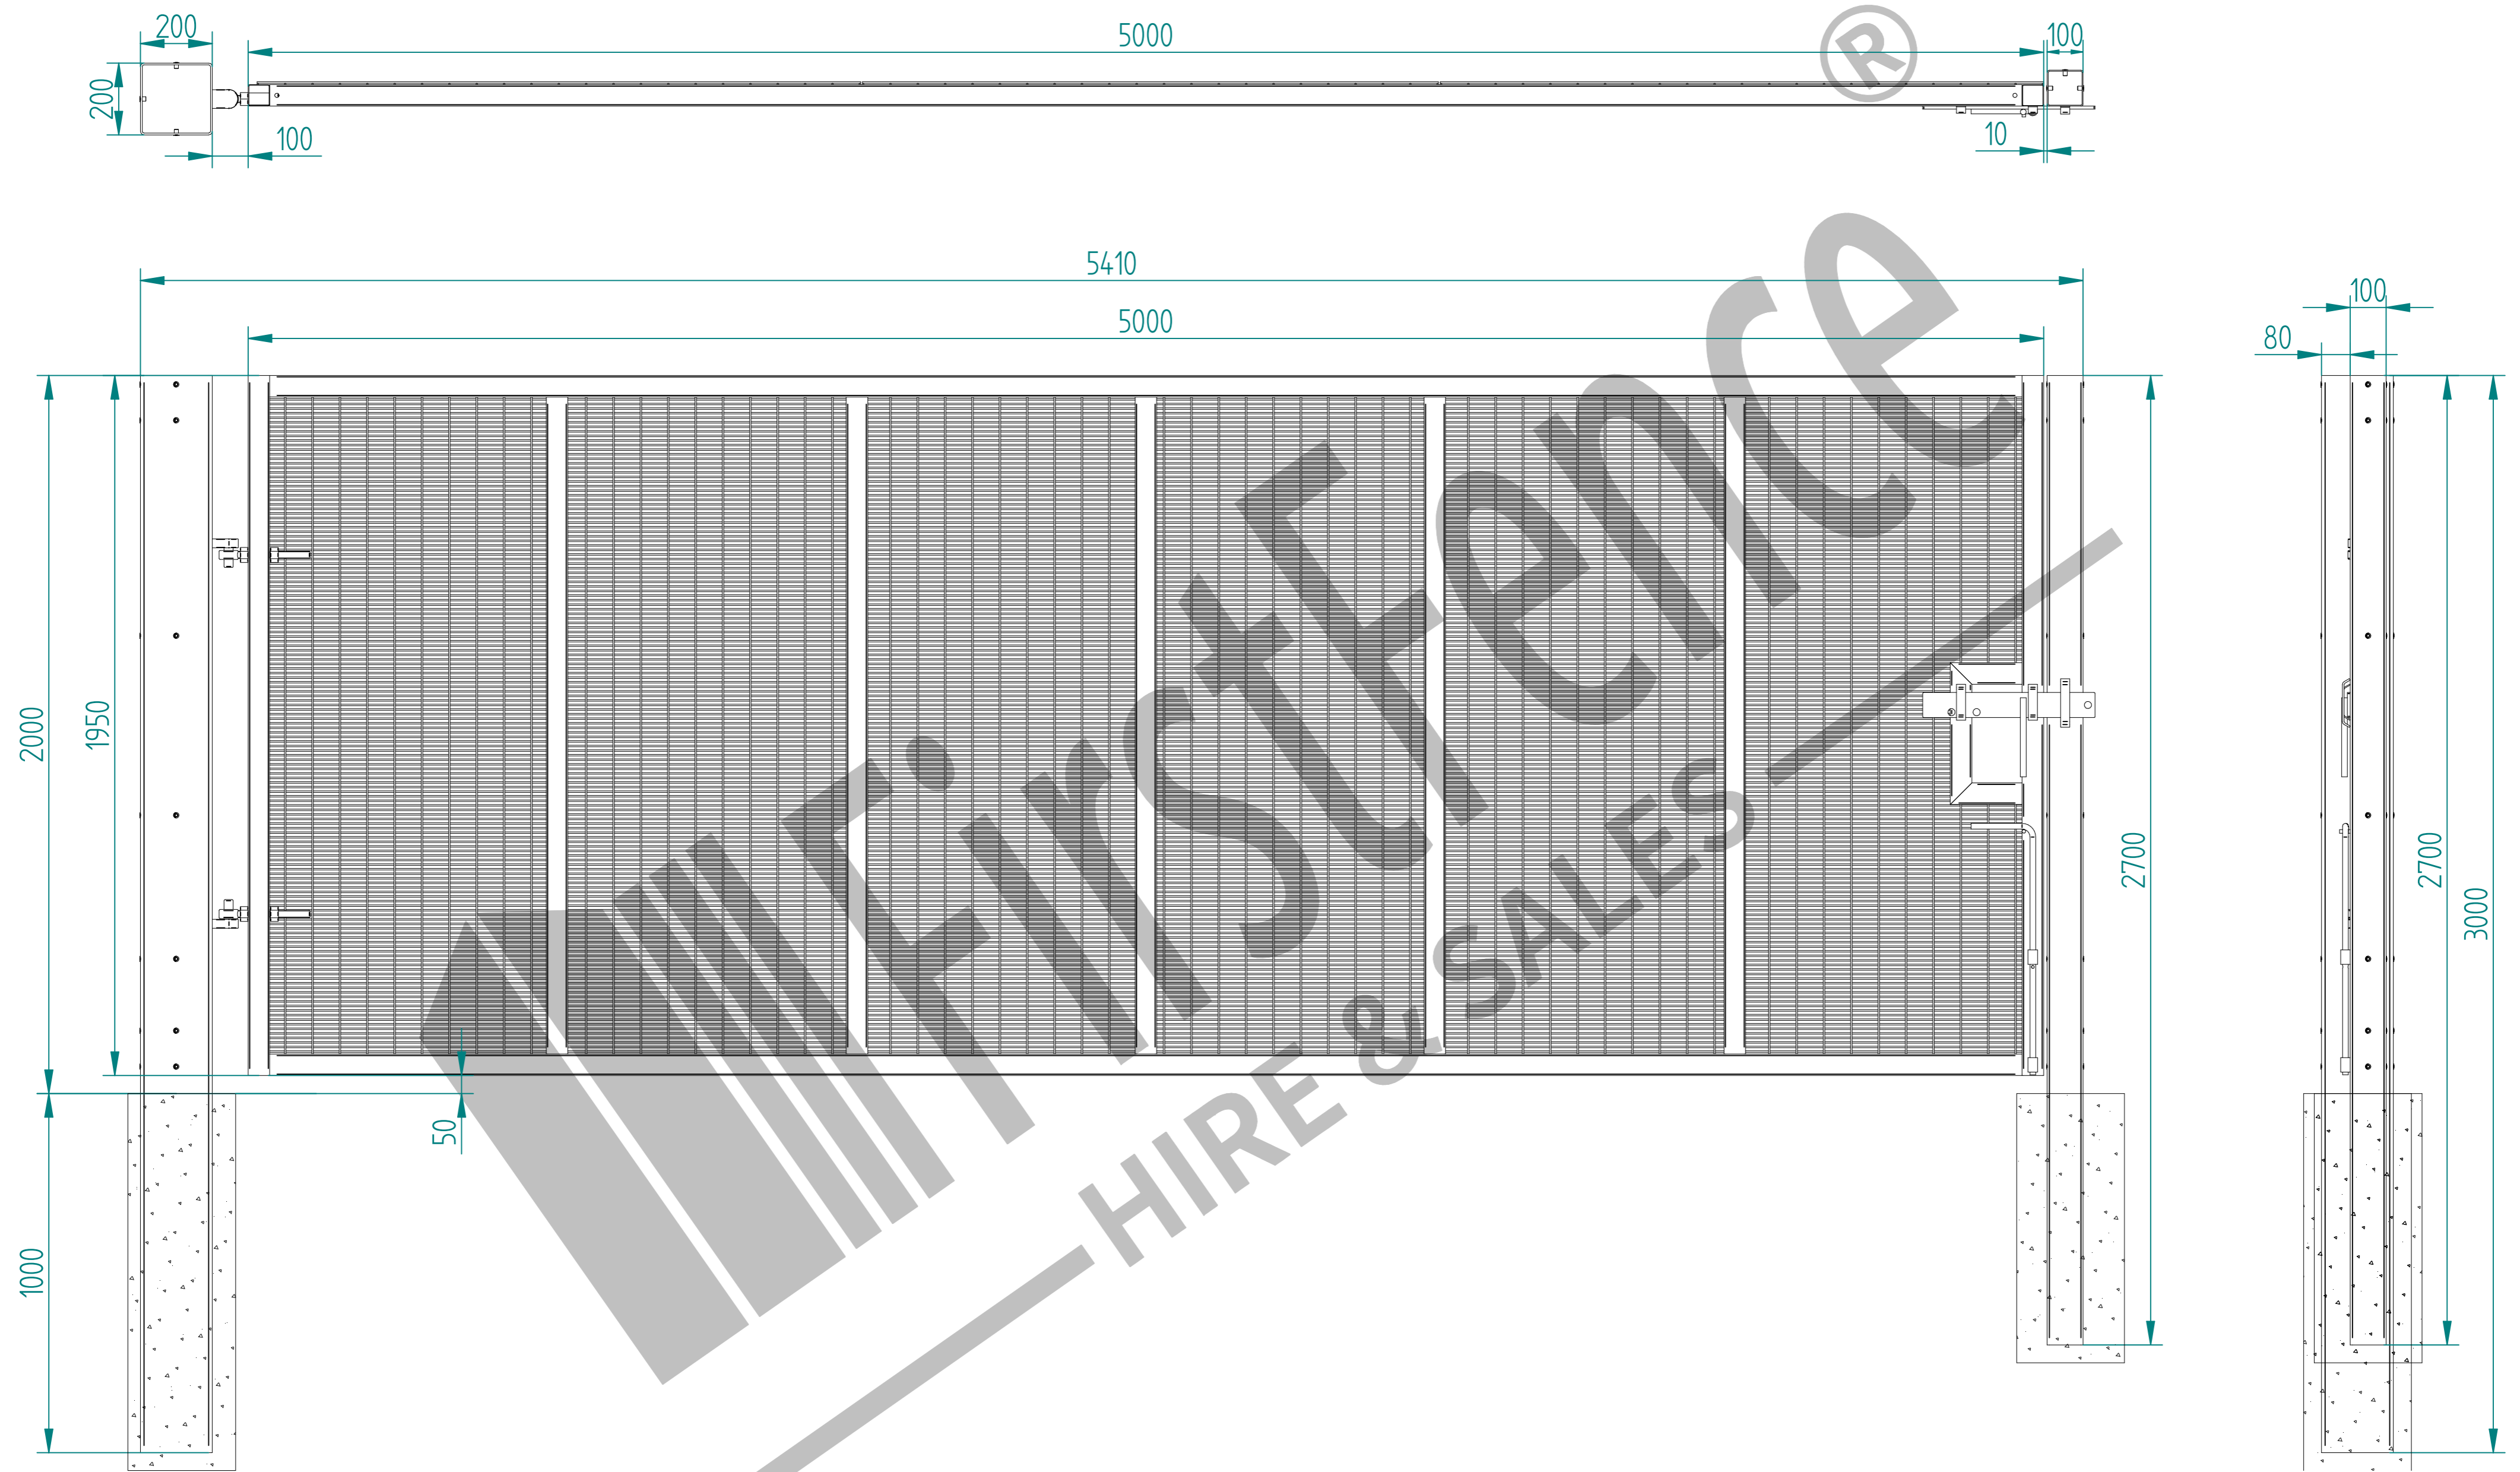

2.0m X 5.0m WIDE SINGLE LEAF DIG IN 358 MESH GATE KIT

RIGHT HAND HUNG
(From Outside Looking In)

ALL GATES & POSTS ARE TO BE FITTED WITH BLACK PLASTIC INSERTS

ALL GATES WITH 150x150 / 200x200 BOX SECTION HINGE POSTS ARE TO BE FITTED WITH TWO GALVANISED EYE BOLTS

Item	Component Name	Quantity
A	MESH-SLI-4092 - 358 MESH GATE SLIDER 2.0m X 5.0m WIDE	1
B	MESH-HIN-2062 - 2.0m HIGH DIG IN MESH HINGE GATE POST 200X200 BOX SECTION	1
C	MESH-REC-2012 - 2.0m HIGH DIG IN MESH CATCH GATE POST 100X100 BOX SECTION	1
D	ACCS-GEN-0002 - ADJUSTABLE GATE EYE G 200mm cw 25mm	2
E	ACCS-GEN-0101 - UNIVERSAL GATE DROP BOLT	1
F	ACCS-RIB-0003 - 60x60 BLACK RIBBED INSERTS	2
G	ACCS-RIB-0006 - 100X100 BLACK RIBBED INSERTS	1
H	ACCS-RIB-0008 - 200x200 BLACK RIBBED INSERTS	1

NAME	DATE	TITLE
LT	28/02/22	MESH-KIT-7414 - 2.0m X 5.0m WIDE SINGLE LEAF DIG IN 358 MESH GATE KIT
TOLERANCE	± 2mm Unless Stated Otherwise	First Fence Ltd, Kiln Way, Swadlincote, Derbyshire, DE11 8EA 01283 512 111 sales@firstfence.co.uk
3RD ANGLE	SIZE A2 NOTE: SHOULD ANY DISCREPANCIES BE FOUND WITH THIS DRAWING, PLEASE INFORM FIRSTFENCE. COPYRIGHT OF THIS DRAWING IS OWNED BY FIRSTFENCE LIMITED.	REV A WEIGHT: 294.2 kg SHEET 1 OF 8

2.0m HIGH DIG IN MESH HINGE GATE POST 200X200 BOX SECTION (AL 3000mm)

NAME	DATE	TITLE
LT	28/02/22	MESH-HIN-2062 - 2.0m HIGH DIG IN MESH HINGE GATE POST 200X200 BOX SECTION
TOLERANCE	± 2mm Unless Stated Otherwise	First Fence Ltd, Kiln Way, Swadincote, Derbyshire, DE11 8EA 01283 512 111 sales@firstfence.co.uk
3RD ANGLE	NOTE: SHOULD ANY DISCREPANCIES BE FOUND WITH THIS DRAWING, PLEASE INFORM FIRSTFENCE. COPYRIGHT OF THIS DRAWING IS OWNED BY FIRSTFENCE LIMITED.	SIZE A2
WEIGHT: 92.0 kg	REV A	SHEET 3 OF 8