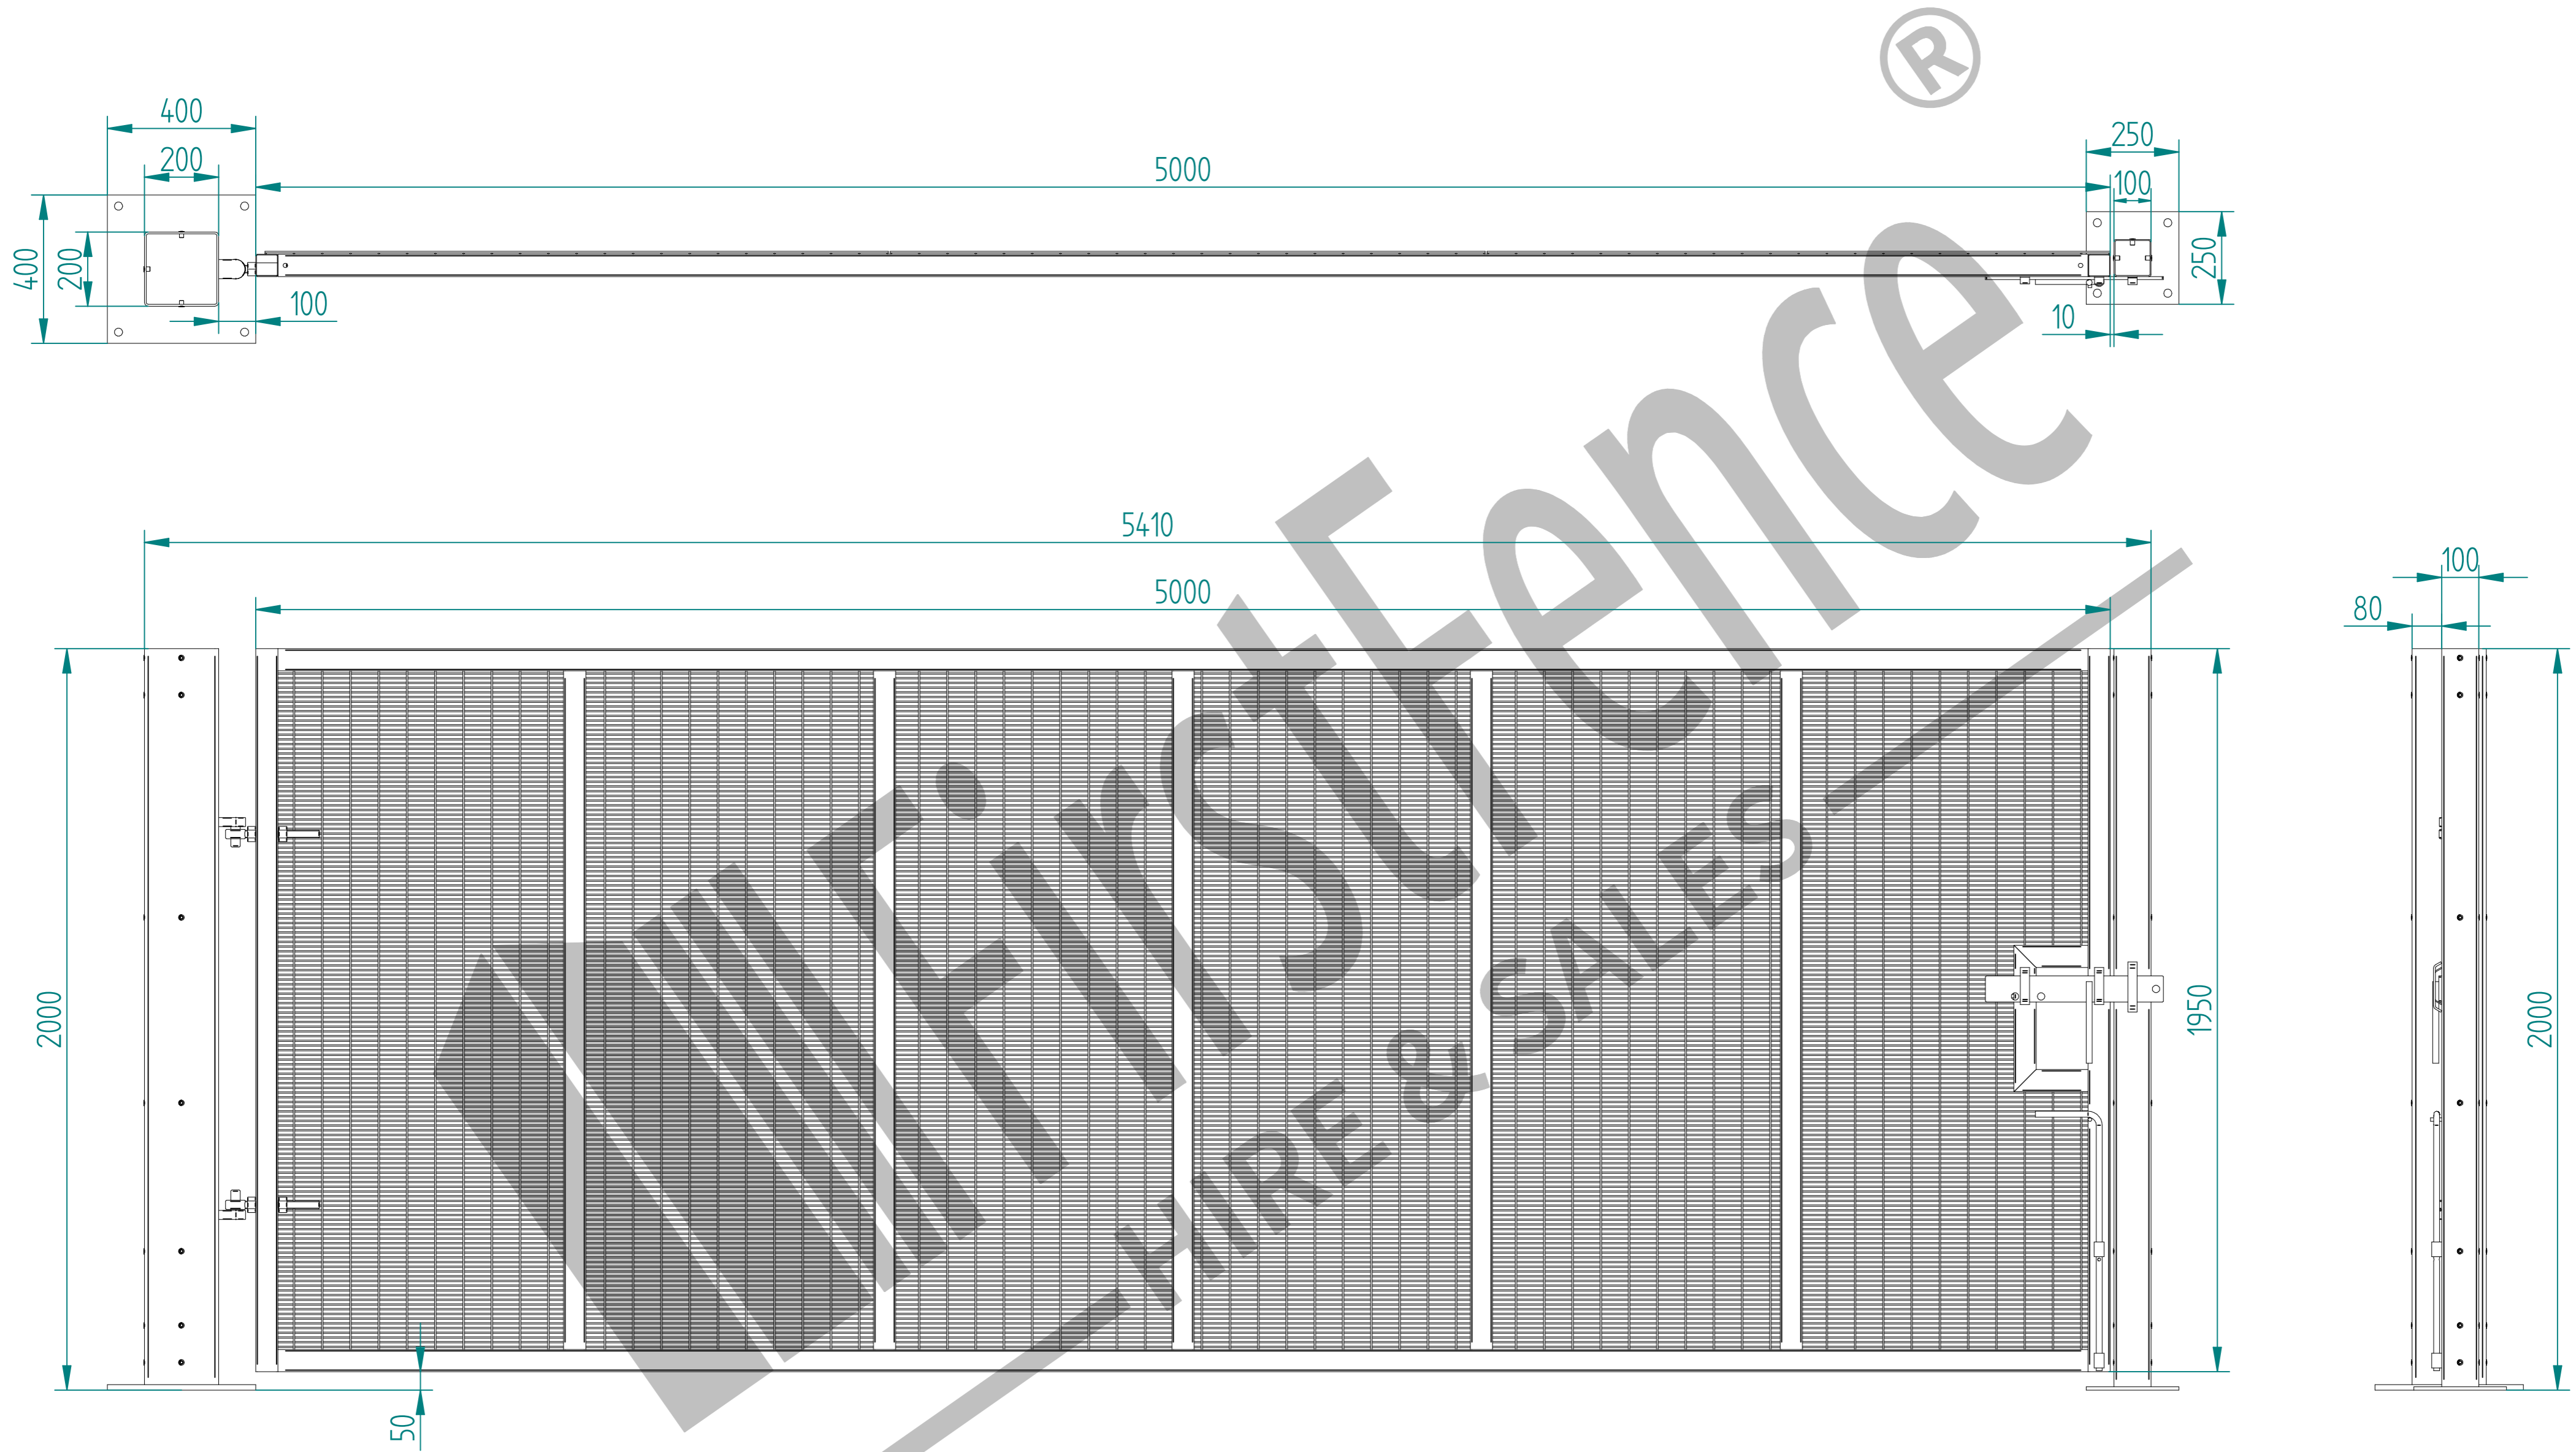

NAME	DATE	TITLE	
DRAWN	LT	28/02/22	MESH-KIT-7415 - 2.0m X 5.0m WIDE SINGLE LEAF BOLT DOWN 358 MESH GATE KIT	
TOLERANCE	± 2mm Unless Stated Otherwise		First Fence Ltd, Kiln Way, Swadlincote, Derbyshire, DE11 8EA 01283 512 111 sales@firstfence.co.uk	
3RD ANGLE				NOTE: SHOULD ANY DISCREPANCIES BE FOUND WITH THIS DRAWING, PLEASE INFORM FIRST FENCE. COPYRIGHT OF THIS DRAWING IS OWNED BY FIRST FENCE LIMITED. SIZE A2 WEIGHT: 280.5 kg
			REV A	
			SHEET 6 OF 8