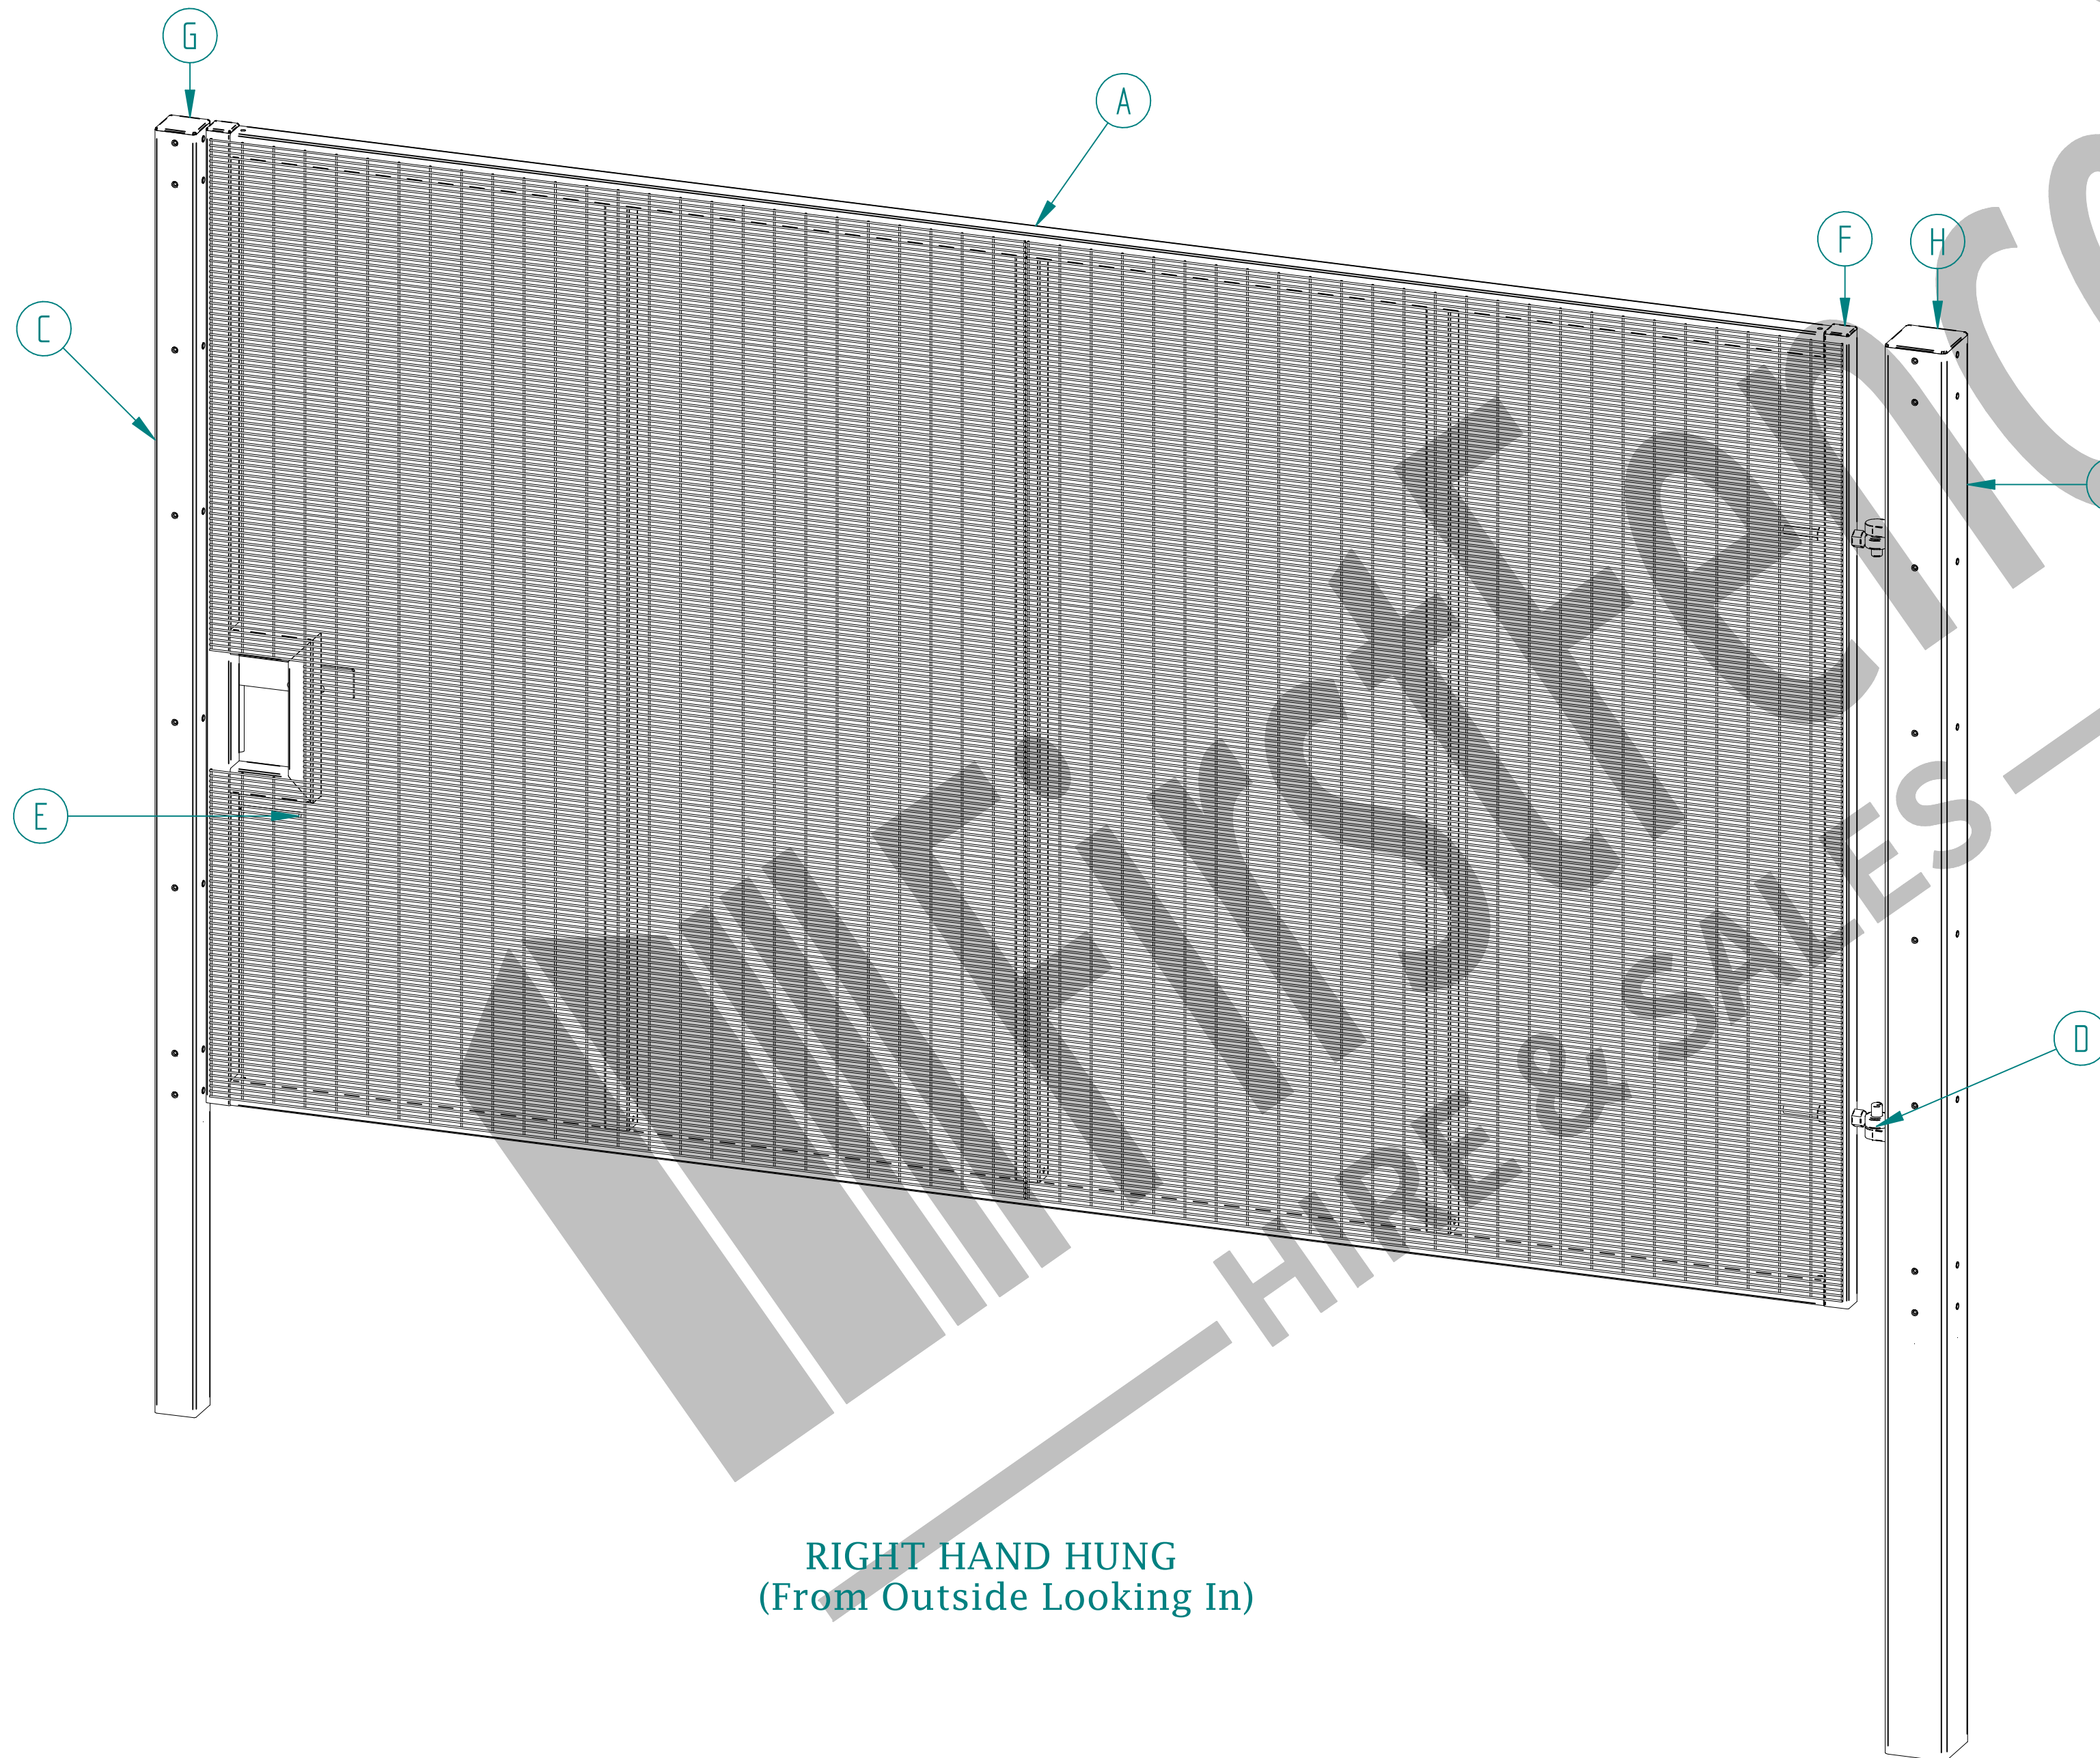

2.4m X 4.0m WIDE SINGLE LEAF DIG IN 358 MESH GATE KIT

RIGHT HAND HUNG
(From Outside Looking In)

ALL GATES & POSTS ARE TO BE FITTED WITH BLACK PLASTIC INSERTS

ALL GATES WITH 150x150 / 200x200 BOX SECTION HINGE POSTS ARE TO BE FITTED WITH TWO GALVANISED EYE BOLTS

Item	Component Name	Quantity
A	MESH-SLI-4872 - 358 MESH GATE SLIDER 2.4m X 4.0m WIDE	1
B	MESH-HIN-2442 - 2.4m HIGH DIG IN MESH GATE POST 150X150 BOX SECTION	1
C	MESH-REC-2412 - 2.4m HIGH DIG IN MESH CATCH GATE POST 100X100 BOX SECTION	1
D	ACCS-GEN-0002 - ADJUSTABLE GATE EYE G 200mm cw 25mm	2
E	ACCS-GEN-0101 - UNIVERSAL GATE DROP BOLT	1
F	ACCS-RIB-0003 - 60x60 BLACK RIBBED INSERTS	2
G	ACCS-RIB-0006 - 100x100 BLACK RIBBED INSERTS	1
H	ACCS-RIB-0007 - 150x150 BLACK RIBBED INSERTS	1