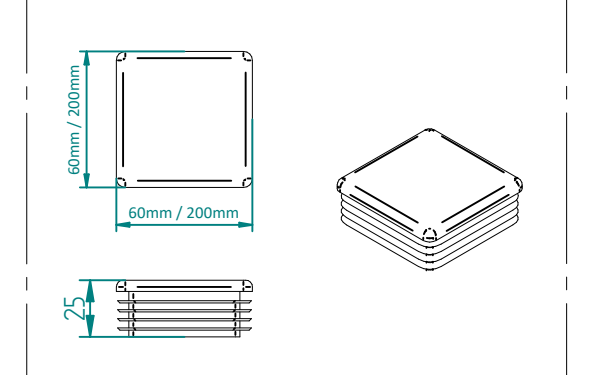

2.4m X 4.0m WIDE SINGLE LEAF DIG IN 358 MESH GATE KIT

RIGHT HAND HUNG
(From Outside Looking In)

ALL GATES & POSTS ARE TO BE FITTED WITH BLACK PLASTIC INSERTS

ALL GATES WITH 150x150 / 200x200 BOX SECTION HINGE POSTS ARE TO BE FITTED WITH TWO GALVANISED EYE BOLTS

Item	Component Name	Quantity
A	MESH-SLI-4872 - 358 MESH GATE SLIDER 2.4m X 4.0m WIDE	1
B	MESH-HIN-2442 - 2.4m HIGH DIG IN MESH GATE POST 150X150 BOX SECTION	1
C	MESH-REC-2412 - 2.4m HIGH DIG IN MESH CATCH GATE POST 100X100 BOX SECTION	1
D	ACCS-GEN-0002 - ADJUSTABLE GATE EYE G 200mm cw 25mm	2
E	ACCS-GEN-0101 - UNIVERSAL GATE DROP BOLT	1
F	ACCS-RIB-0003 - 60x60 BLACK RIBBED INSERTS	2
G	ACCS-RIB-0006 - 100x100 BLACK RIBBED INSERTS	1
H	ACCS-RIB-0007 - 150x150 BLACK RIBBED INSERTS	1

2.4m HIGH DIG IN MESH GATE POST 150X150 BOX SECTION (AL 3400mm)

TO BE WELDED CENTRAL TO POST

STEE-GEN-0002 - GATE HOOK SE 25mm TO WELD FLAT

12Φ HOLES WITH M8 NUTSERTS

	NAME	DATE	TITLE
DRAWN	LT	07/03/22	MESH-HIN-2442 - 2.4m HIGH DIG IN MESH GATE POST 150X150 BOX SECTION
TOLERANCE	± 2mm Unless Stated Otherwise		First Fence Ltd, Kiln Way, Swadincote, Derbyshire, DE11 8EA 01283 512 111 sales@firstfence.co.uk
3RD ANGLE			NOTE: SHOULD ANY DISCREPANCIES BE FOUND WITH THIS DRAWING, PLEASE INFORM FIRSTFENCE. COPYRIGHT OF THIS DRAWING IS OWNED BY FIRSTFENCE LIMITED. SIZE A2 WEIGHT: 265.7 kg
			REV A

2.4m X 4.0m WIDE SINGLE LEAF BOLT DOWN 358 MESH GATE KIT

RIGHT HAND HUNG
(From Outside Looking In)

ALL GATES & POSTS ARE TO BE FITTED WITH BLACK PLASTIC INSERTS

ALL GATES WITH 150x150 / 200x200 BOX SECTION HINGE POSTS ARE TO BE FITTED WITH TWO GALVANISED EYE BOLTS