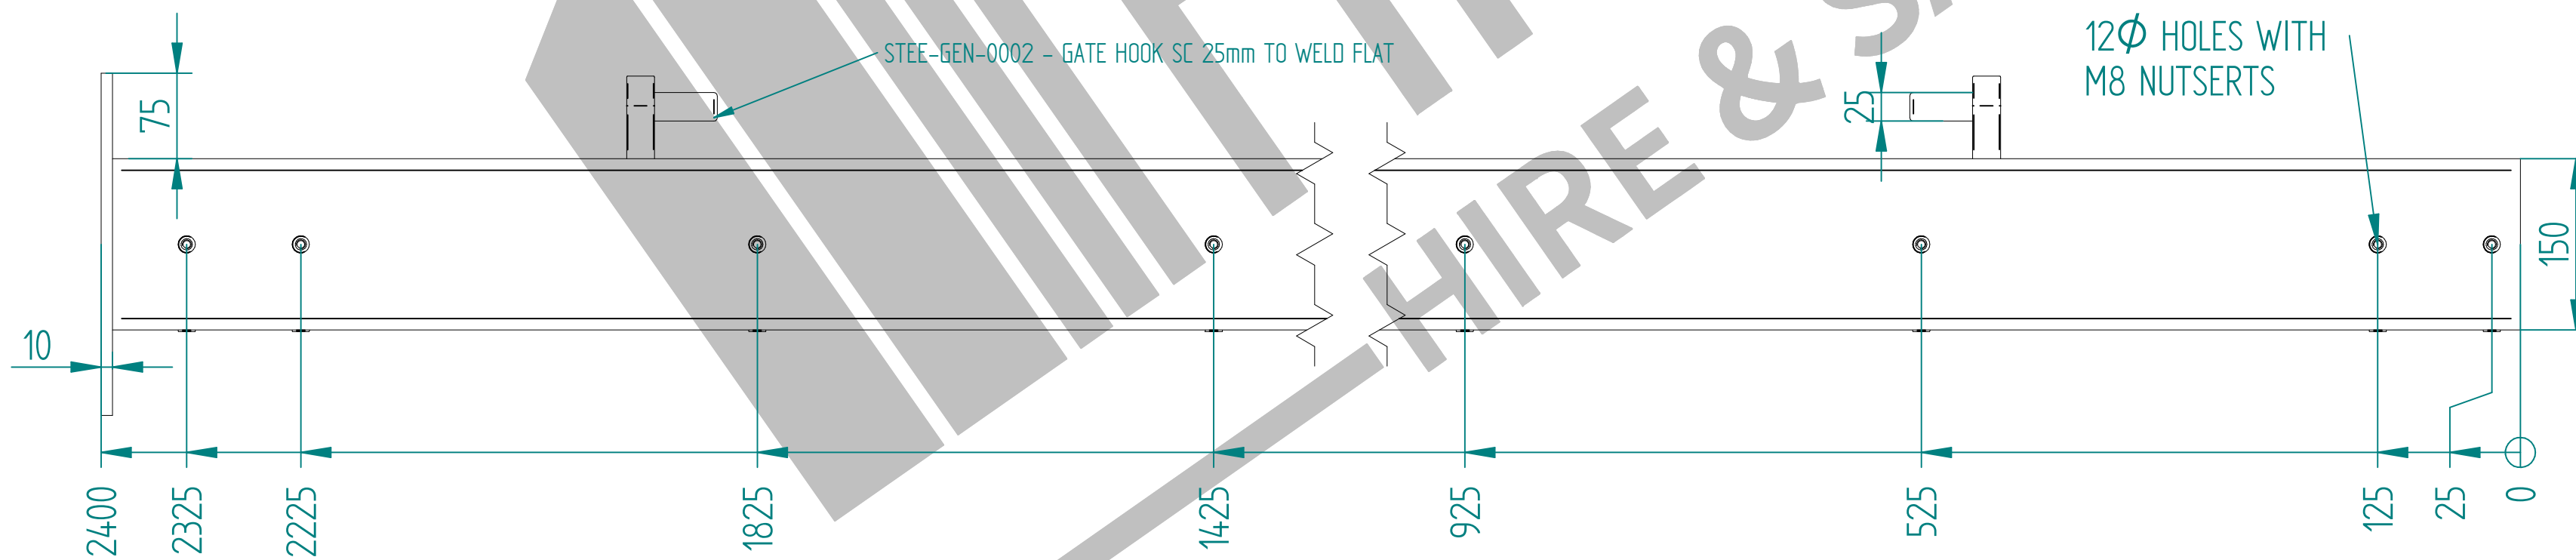

2.4m HIGH BOLT DOWN MESH HINGE GATE POST 150X150 BOX SECTION

STEE-GEN-0002 - GATE HOOK, SC 25mm TO WELD FLAT