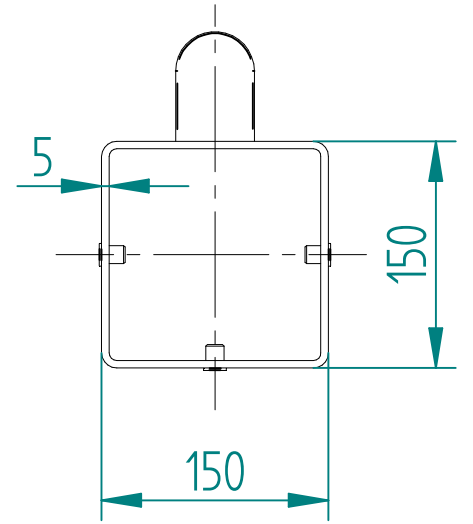

	NAME	DATE	TITLE
DRAWN	LT	07/03/22	MESH-KIT-7324 - 2.4m X 4.0m WIDE SINGLE LEAF DIG IN 358 MESH GATE KIT
TOLERANCE	± 2mm Unless Stated Otherwise		 First Fence Ltd, Kiln Way, Swadlincote, Derbyshire, DE11 8EA 01283 512 111 sales@firstfence.co.uk
 3RD ANGLE			NOTE: SHOULD ANY DISCREPANCIES BE FOUND WITH THIS DRAWING, PLEASE INFORM FIRSTFENCE. COPYRIGHT OF THIS DRAWING IS OWNED BY FIRSTFENCE LIMITED. SIZE A2 WEIGHT: 265.7 kg
			REV A
			SHEET 2 OF 8

2.4m HIGH DIG IN MESH GATE POST 150X150 BOX SECTION (AL 3400mm)

TO BE WELDED CENTRAL TO POST

STEE-GEN-0002 - GATE HOOK SE 25mm TO WELD FLAT

12Φ HOLES WITH M8 NUTSERTS

	NAME	DATE	TITLE
DRAWN	LT	07/03/22	MESH-HIN-2442 - 2.4m HIGH DIG IN MESH GATE POST 150X150 BOX SECTION
TOLERANCE	± 2mm Unless Stated Otherwise		First Fence Ltd, Kiln Way, Swadincote, Derbyshire, DE11 8EA 01283 512 111 sales@firstfence.co.uk
3RD ANGLE			NOTE: SHOULD ANY DISCREPANCIES BE FOUND WITH THIS DRAWING, PLEASE INFORM FIRSTFENCE. COPYRIGHT OF THIS DRAWING IS OWNED BY FIRSTFENCE LIMITED. SIZE A2 WEIGHT: 265.7 kg
			REV A

2.4m HIGH DIG IN MESH CATCH GATE POST 100X100 BOX SECTION (AL 3100mm)

	NAME	DATE	TITLE
DRAWN	LT	07/03/22	MESH-REC-2412 - 2.4m HIGH DIG IN MESH CATCH GATE POST 100X100 BOX SECTION
TOLERANCE	± 2mm Unless Stated Otherwise		First Fence Ltd, Kiln Way, Swadlincote, Derbyshire, DE11 8EA 01283 512 111 sales@firstfence.co.uk
3RD ANGLE 			
			REV A
			SHEET 4 OF 8

2.4m X 4.0m WIDE SINGLE LEAF BOLT DOWN 358 MESH GATE KIT

RIGHT HAND HUNG
(From Outside Looking In)

ALL GATES & POSTS ARE TO BE FITTED WITH BLACK PLASTIC INSERTS

ALL GATES WITH 150x150 / 200x200 BOX SECTION HINGE POSTS ARE TO BE FITTED WITH TWO GALVANISED EYE BOLTS