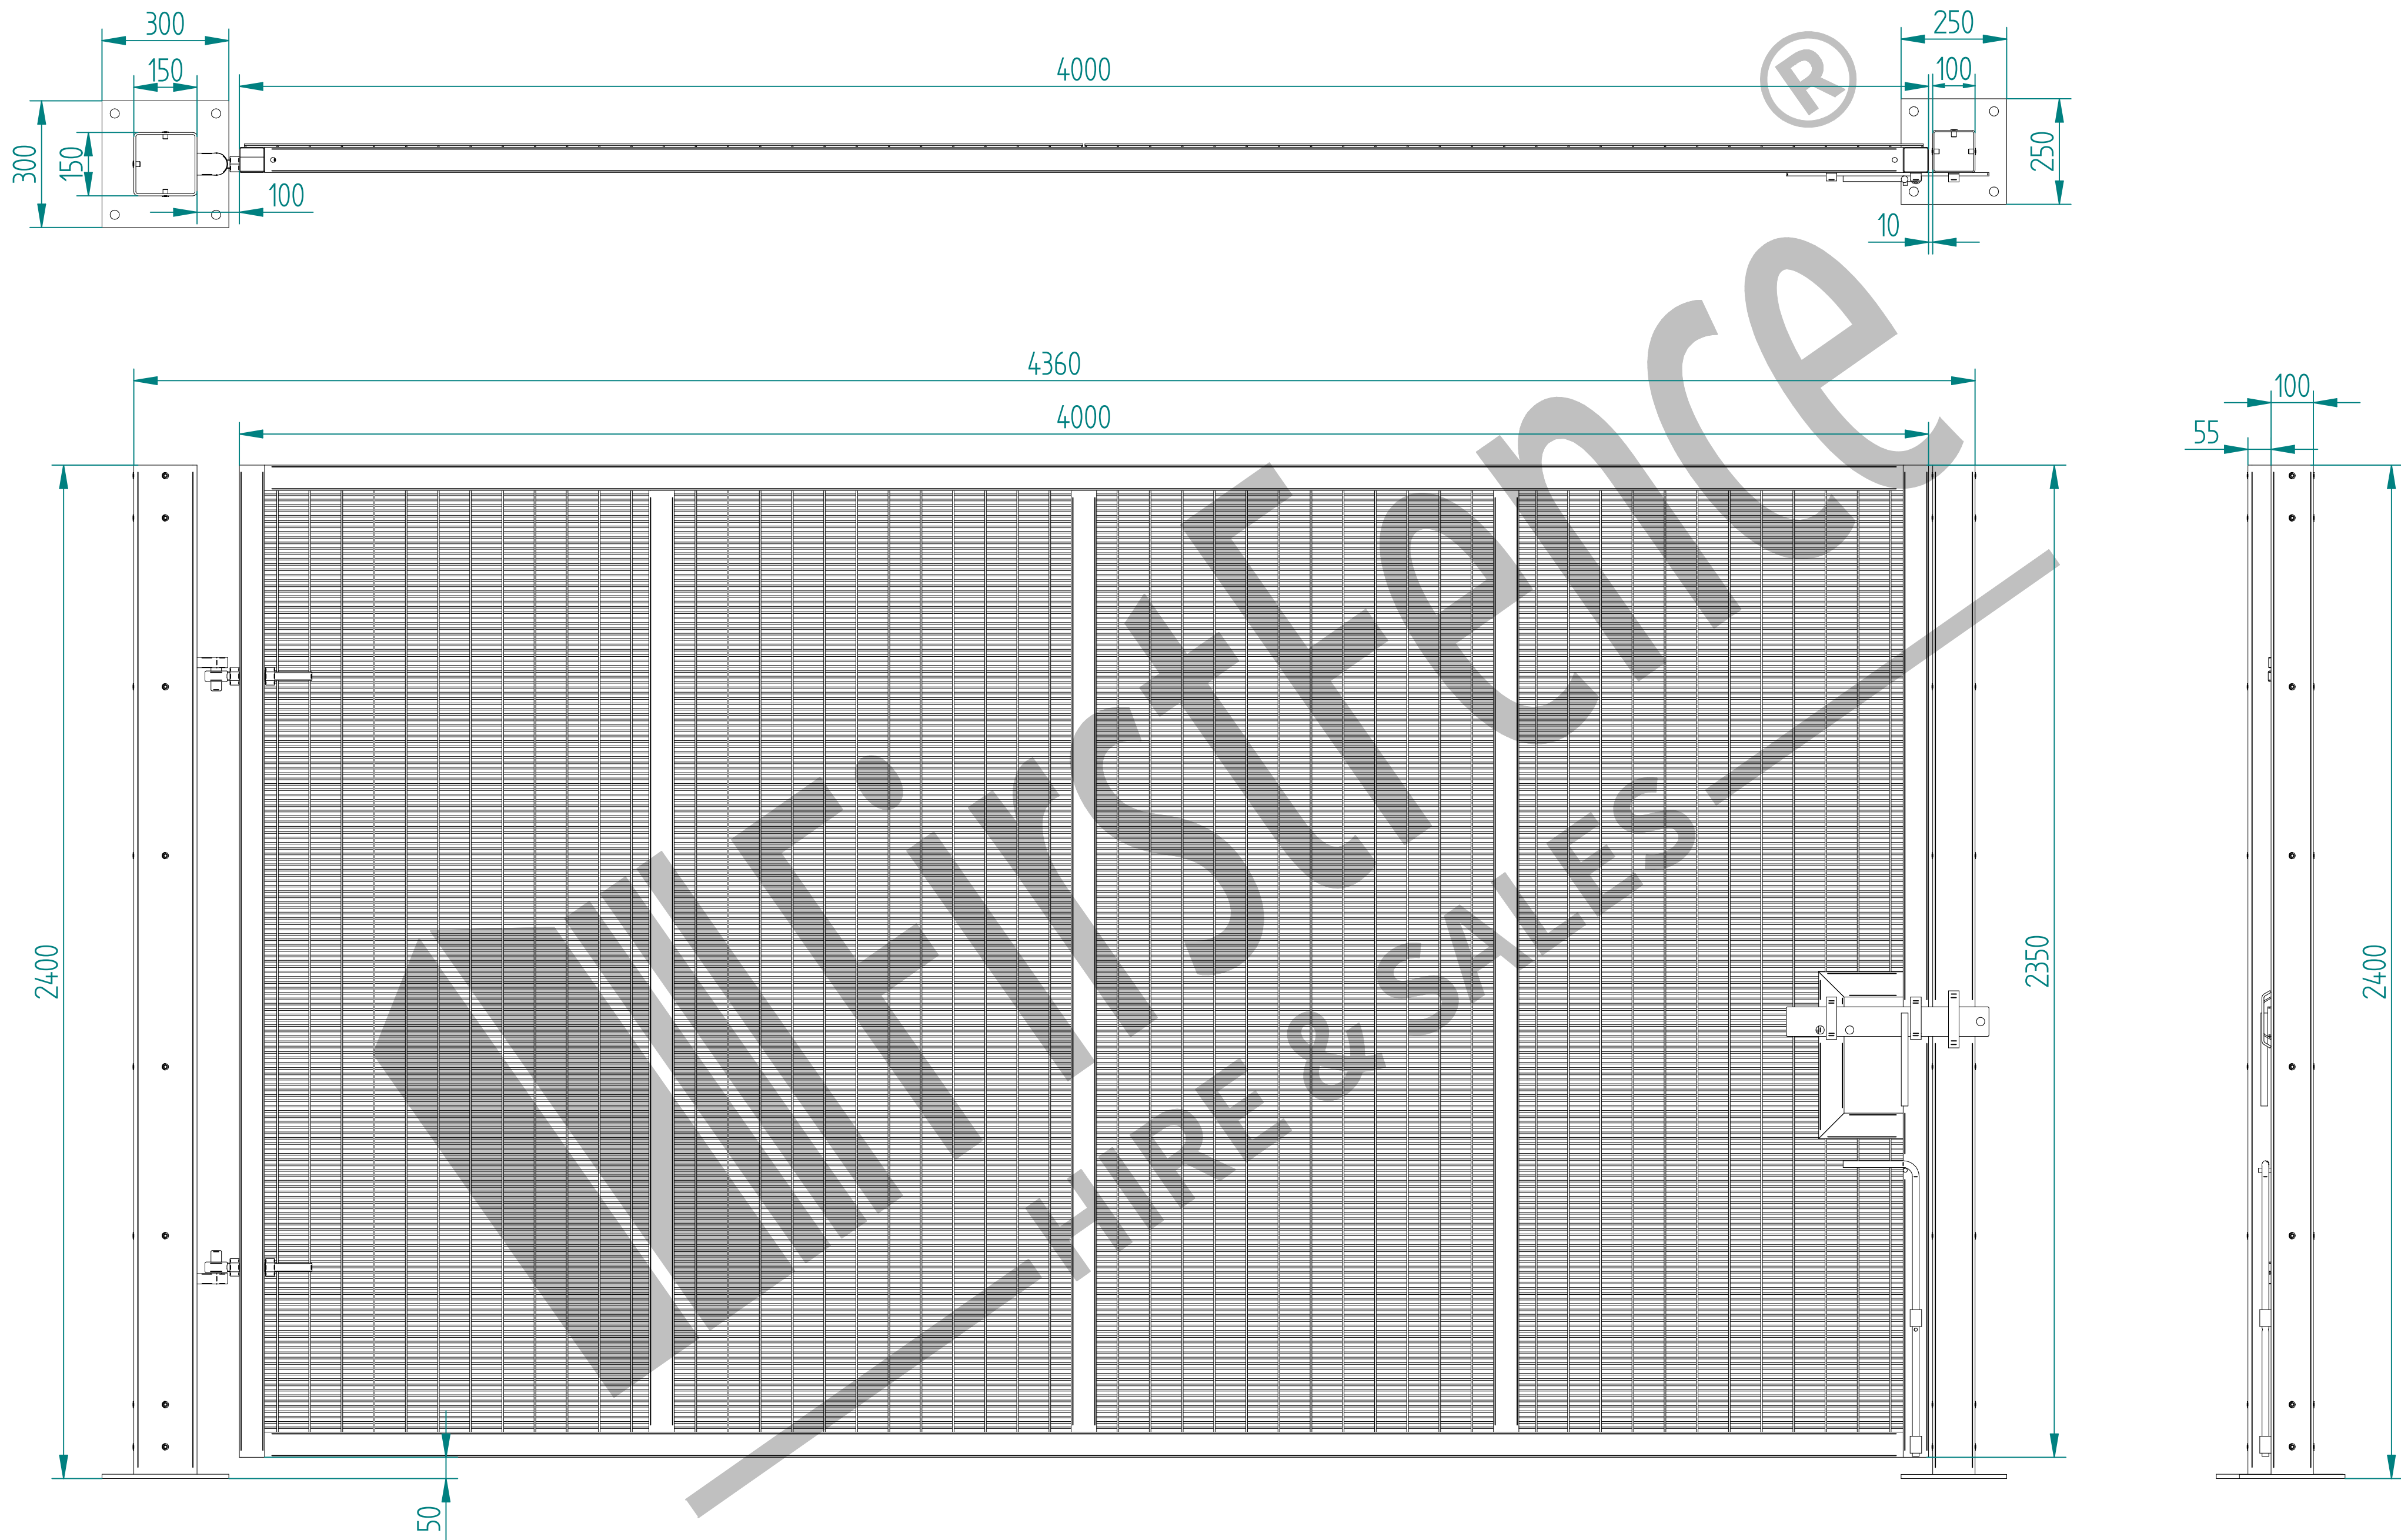

NAME	DATE	TITLE
DRAWN	LT	07/03/22	MESH-KIT-7325 - 2.4m X 4.0m WIDE SINGLE LEAF BOLT DOWN 358 MESH GATE KIT
TOLERANCE	± 2mm Unless Stated Otherwise		FirstFence® FirstFence Hire & Sales
	3RD ANGLE		First Fence Ltd, Kiln Way, Swadlincote, Derbyshire, DE11 8EA 01283 512 111 sales@firstfence.co.uk
	SIZE	NOTE: SHOULD ANY DISCREPANCIES BE FOUND WITH THIS DRAWING, PLEASE INFORM FIRSTFENCE. COPYRIGHT OF THIS DRAWING IS OWNED BY FIRSTFENCE LIMITED.	REV
	A2		A
	WEIGHT: 248.4 kg		SHEET 6 OF 8