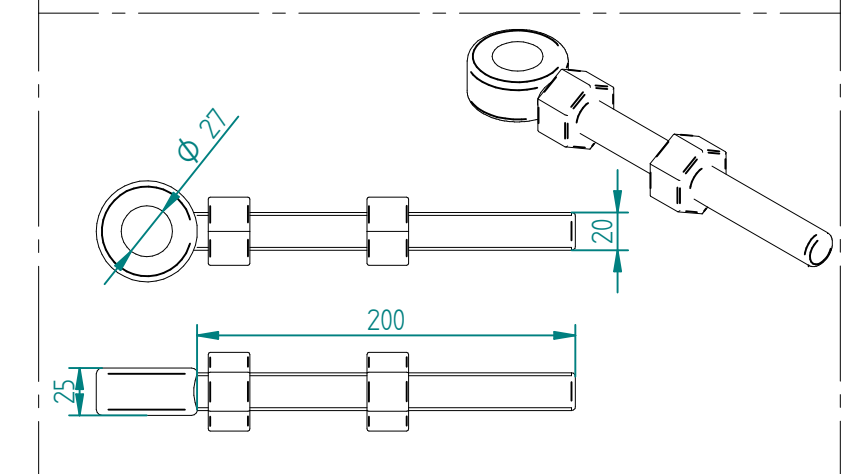

2.4m X 4.0m WIDE SINGLE LEAF DIG IN 358 MESH GATE KIT

RIGHT HAND HUNG
(From Outside Looking In)

ALL GATES & POSTS ARE TO BE FITTED WITH BLACK PLASTIC INSERTS

ALL GATES WITH 150x150 / 200x200 BOX SECTION HINGE POSTS ARE TO BE FITTED WITH TWO GALVANISED EYE BOLTS

Item	Component Name	Quantity
A	MESH-SLI-4872 - 358 MESH GATE SLIDER 2.4m X 4.0m WIDE	1
B	MESH-HIN-2442 - 2.4m HIGH DIG IN MESH GATE POST 150X150 BOX SECTION	1
C	MESH-REC-2412 - 2.4m HIGH DIG IN MESH CATCH GATE POST 100X100 BOX SECTION	1
D	ACCS-GEN-0002 - ADJUSTABLE GATE EYE G 200mm cw 25mm	2
E	ACCS-GEN-0101 - UNIVERSAL GATE DROP BOLT	1
F	ACCS-RIB-0003 - 60x60 BLACK RIBBED INSERTS	2
G	ACCS-RIB-0006 - 100x100 BLACK RIBBED INSERTS	1
H	ACCS-RIB-0007 - 150x150 BLACK RIBBED INSERTS	1

2.4m HIGH DIG IN MESH GATE POST 150X150 BOX SECTION (AL 3400mm)

TO BE WELDED CENTRAL TO POST

STEE-GEN-0002 - GATE HOOK SE 25mm TO WELD FLAT

12Φ HOLES WITH M8 NUTSERTS

	NAME	DATE	TITLE
DRAWN	LT	07/03/22	MESH-HIN-2442 - 2.4m HIGH DIG IN MESH GATE POST 150X150 BOX SECTION
TOLERANCE	± 2mm Unless Stated Otherwise		First Fence Ltd, Kiln Way, Swadincote, Derbyshire, DE11 8EA 01283 512 111 sales@firstfence.co.uk
3RD ANGLE			NOTE: SHOULD ANY DISCREPANCIES BE FOUND WITH THIS DRAWING, PLEASE INFORM FIRSTFENCE. COPYRIGHT OF THIS DRAWING IS OWNED BY FIRSTFENCE LIMITED. SIZE A2 WEIGHT: 265.7 kg
			REV A

2.4m X 4.0m WIDE SINGLE LEAF BOLT DOWN 358 MESH GATE KIT

RIGHT HAND HUNG
(From Outside Looking In)

ALL GATES & POSTS ARE TO BE FITTED WITH BLACK PLASTIC INSERTS

ALL GATES WITH 150x150 / 200x200 BOX SECTION HINGE POSTS ARE TO BE FITTED WITH TWO GALVANISED EYE BOLTS