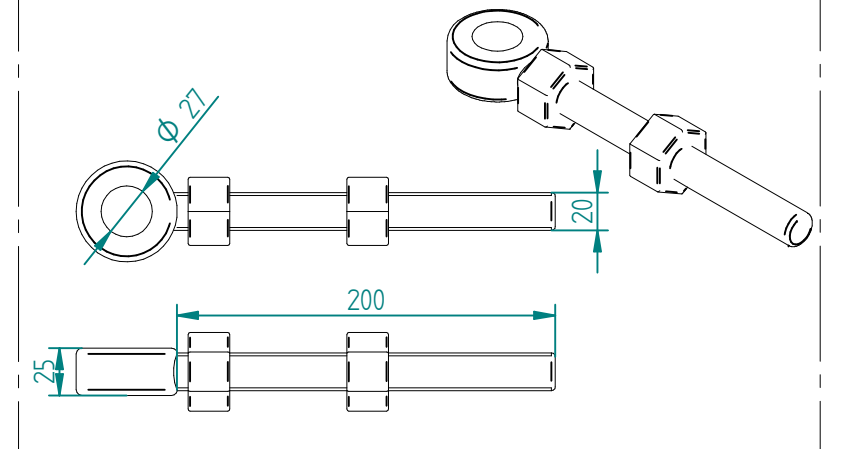

2.4m X 4.0m WIDE SINGLE LEAF BOLT DOWN 358 MESH GATE KIT

RIGHT HAND HUNG
(From Outside Looking In)

ALL GATES & POSTS ARE TO BE FITTED WITH BLACK PLASTIC INSERTS

ALL GATES WITH 150x150 / 200x200 BOX SECTION HINGE POSTS ARE TO BE FITTED WITH TWO GALVANISED EYE BOLTS

Item	Component Name	Quantity
A	MESH-SLI-4872 - 358 MESH GATE SLIDER 2.4m X 4.0m WIDE	1
B	MESH-HIN-2452 - 2.4m HIGH BOLT DOWN MESH HINGE GATE POST 150X150 BOX SECTION	1
C	MESH-REC-2432 - 2.4m HIGH BOLT DOWN MESH CATCH GATE POST 100X100 BOX SECTION	1
D	ACCS-GEN-0002 - ADJUSTABLE GATE EYE G 200mm cw 25mm	2
E	ACCS-GEN-0101 - UNIVERSAL GATE DROP BOLT	1
F	ACCS-RIB-0003 - 60x60 BLACK RIBBED INSERTS	2
G	ACCS-RIB-0006 - 100X100 BLACK RIBBED INSERTS	1
H	ACCS-RIB-0007 - 150x150 BLACK RIBBED INSERTS	1

NAME	DATE	TITLE
LT	07/03/22	MESH-KIT-7325 - 2.4m X 4.0m WIDE SINGLE LEAF BOLT DOWN 358 MESH GATE KIT
TOLERANCE ± 2mm Unless Stated Otherwise		First Fence Ltd, Kiln Way, Swadincote, Derbyshire, DE11 8EA 01283 512 111 sales@firstfence.co.uk
3RD ANGLE		SIZE A2 WEIGHT: 248.4 kg REV A SHEET 5 OF 8