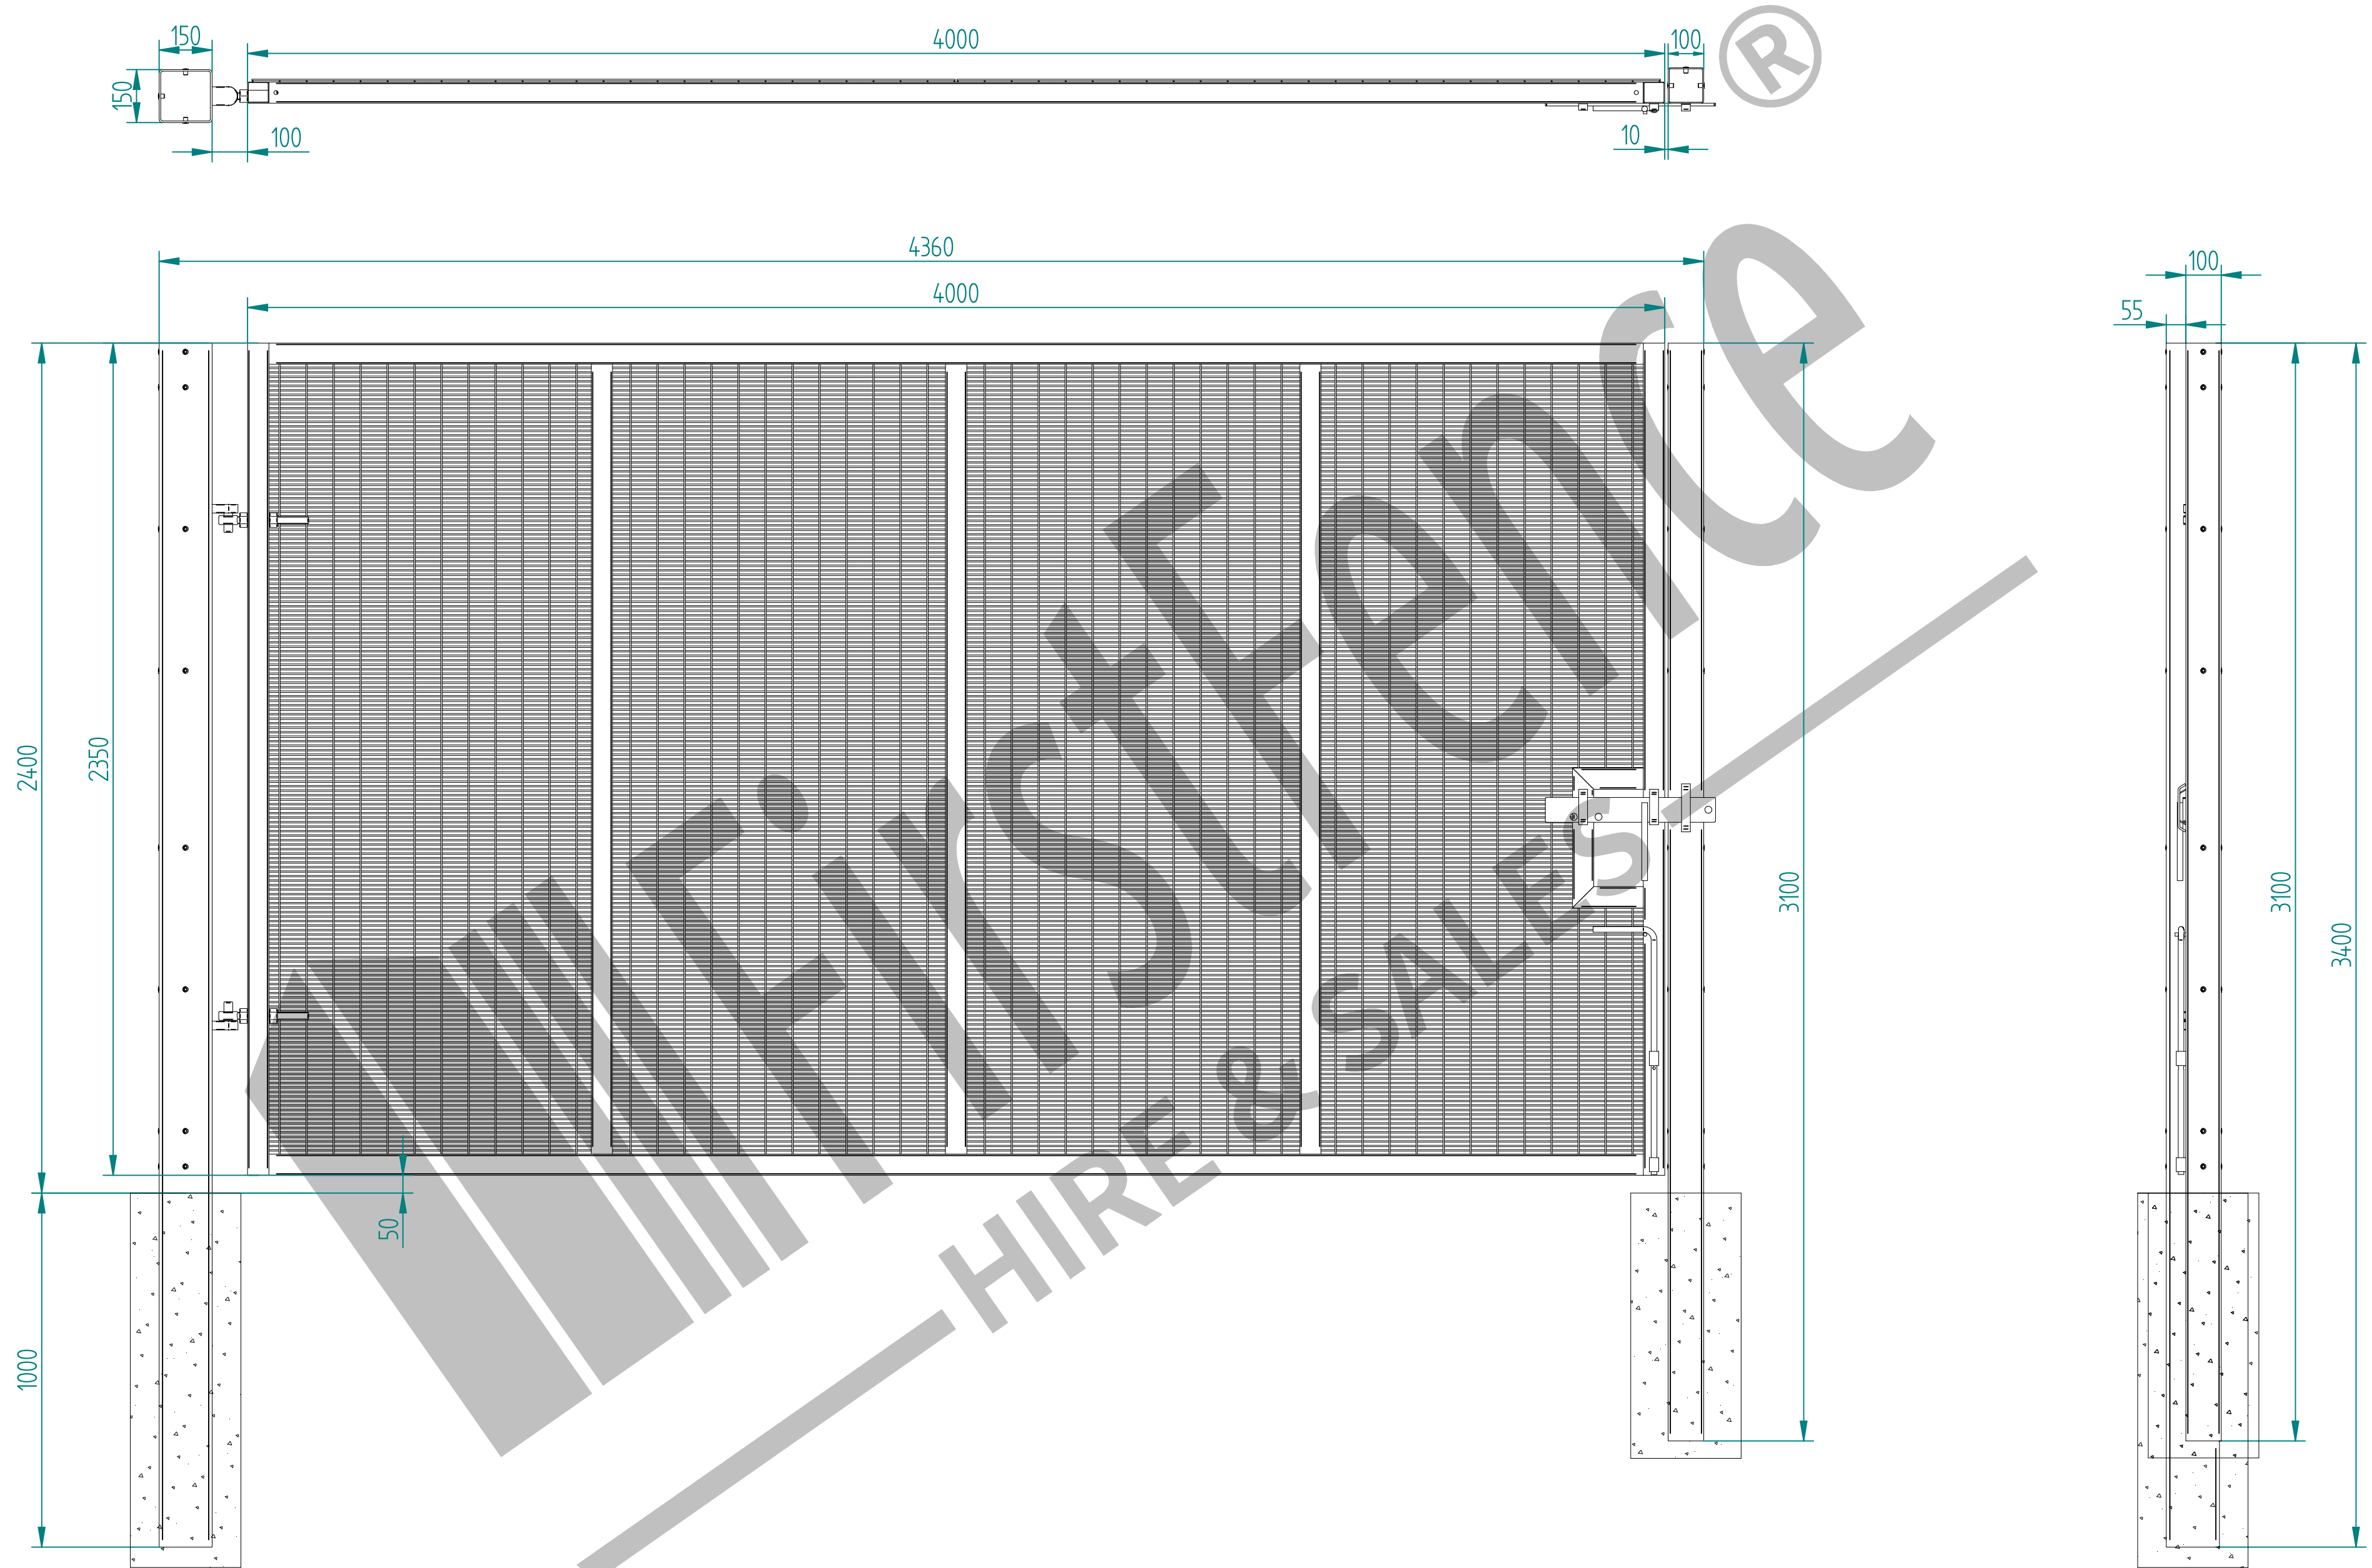

2.4m X 4.0m WIDE SINGLE LEAF DIG IN 358 MESH GATE KIT

RIGHT HAND HUNG
(From Outside Looking In)

ALL GATES & POSTS ARE TO BE FITTED WITH BLACK PLASTIC INSERTS

ALL GATES WITH 150x150 / 200x200 BOX SECTION HINGE POSTS ARE TO BE FITTED WITH TWO GALVANISED EYE BOLTS

Item	Component Name	Quantity
A	MESH-SLI-4872 - 358 MESH GATE SLIDER 2.4m X 4.0m WIDE	1
B	MESH-HIN-2442 - 2.4m HIGH DIG IN MESH GATE POST 150X150 BOX SECTION	1
C	MESH-REC-2412 - 2.4m HIGH DIG IN MESH CATCH GATE POST 100X100 BOX SECTION	1
D	ACCS-GEN-0002 - ADJUSTABLE GATE EYE G 200mm cw 25mm	2
E	ACCS-GEN-0101 - UNIVERSAL GATE DROP BOLT	1
F	ACCS-RIB-0003 - 60x60 BLACK RIBBED INSERTS	2
G	ACCS-RIB-0006 - 100x100 BLACK RIBBED INSERTS	1
H	ACCS-RIB-0007 - 150x150 BLACK RIBBED INSERTS	1

NAME	DATE	TITLE
LT	07/03/22	MESH-KIT-7324 - 2.4m X 4.0m WIDE SINGLE LEAF DIG IN 358 MESH GATE KIT
TOLERANCE ± 2mm Unless Stated Otherwise		FirstFence® First Fence Ltd, Kiln Way, Swadlincote, Derbyshire, DE11 8EA 01283 512 111 sales@firstfence.co.uk
3RD ANGLE		NOTE: SHOULD ANY DISCREPANCIES BE FOUND WITH THIS DRAWING, PLEASE INFORM FIRSTFENCE. COPYRIGHT OF THIS DRAWING IS OWNED BY FIRSTFENCE LIMITED.
SIZE A2	WEIGHT: 265.7 kg	REV A

	NAME	DATE	TITLE
DRAWN	LT	07/03/22	MESH-KIT-7324 - 2.4m X 4.0m WIDE SINGLE LEAF DIG IN 358 MESH GATE KIT
TOLERANCE	± 2mm Unless Stated Otherwise		 First Fence Ltd, Kiln Way, Swadlincote, Derbyshire, DE11 8EA 01283 512 111 sales@firstfence.co.uk
 3RD ANGLE			NOTE: SHOULD ANY DISCREPANCIES BE FOUND WITH THIS DRAWING, PLEASE INFORM FIRSTFENCE. COPYRIGHT OF THIS DRAWING IS OWNED BY FIRSTFENCE LIMITED. SIZE A2 WEIGHT: 265.7 kg
			REV A
			SHEET 2 OF 8