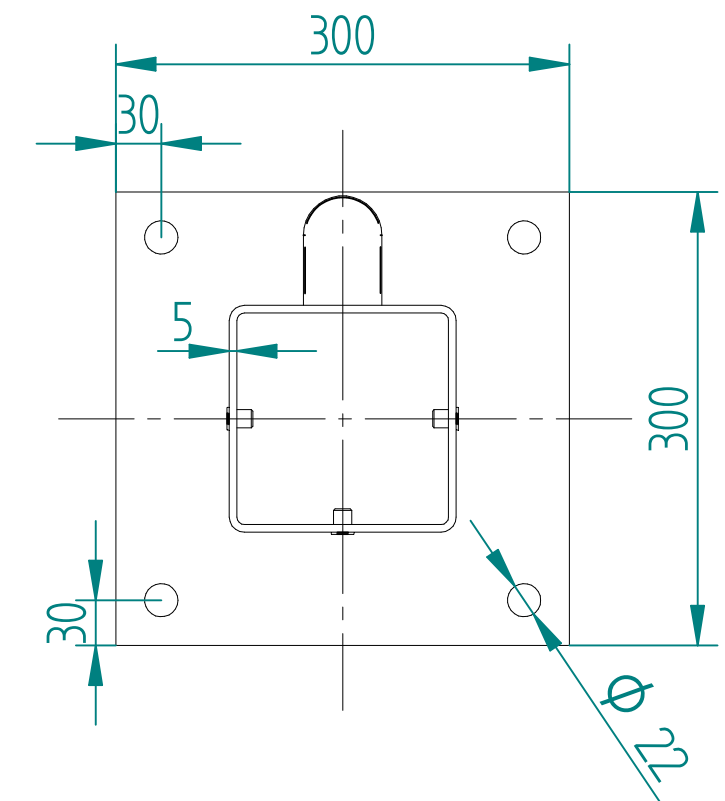

Item	Component Name	Quantity
A	MESH-SLI-4872 - 358 MESH GATE SLIDER 2.4m X 4.0m WIDE	1
B	MESH-HIN-2452 - 2.4m HIGH BOLT DOWN MESH HINGE GATE POST 150X150 BOX SECTION	1
C	MESH-REC-2432 - 2.4m HIGH BOLT DOWN MESH CATCH GATE POST 100X100 BOX SECTION	1
D	ACCS-GEN-0002 - ADJUSTABLE GATE EYE G 200mm cw 25mm	2
E	ACCS-GEN-0101 - UNIVERSAL GATE DROP BOLT	1
F	ACCS-RIB-0003 - 60x60 BLACK RIBBED INSERTS	2
G	ACCS-RIB-0006 - 100X100 BLACK RIBBED INSERTS	1
H	ACCS-RIB-0007 - 150x150 BLACK RIBBED INSERTS	1

NAME	DATE	TITLE
LT	07/03/22	MESH-KIT-7325 - 2.4m X 4.0m WIDE SINGLE LEAF BOLT DOWN 358 MESH GATE KIT
TOLERANCE ± 2mm Unless Stated Otherwise		First Fence Ltd, Kiln Way, Swadincote, Derbyshire, DE11 8EA 01283 512 111 sales@firstfence.co.uk
3RD ANGLE		SIZE A2 WEIGHT: 248.4 kg REV A SHEET 5 OF 8

	NAME	DATE	TITLE
DRAWN	LT	07/03/22	MESH-KIT-7325 - 2.4m X 4.0m WIDE SINGLE LEAF BOLT DOWN 358 MESH GATE KIT
TOLERANCE	± 2mm Unless Stated Otherwise		FirstFence® FirstFence Hire & Sales
	3RD ANGLE		First Fence Ltd, Kiln Way, Swadlincote, Derbyshire, DE11 8EA 01283 512 111 sales@firstfence.co.uk
	SIZE	NOTE: SHOULD ANY DISCREPANCIES BE FOUND WITH THIS DRAWING, PLEASE INFORM FIRSTFENCE. COPYRIGHT OF THIS DRAWING IS OWNED BY FIRSTFENCE LIMITED.	REV
	A2		A
	WEIGHT: 248.4 kg		SHEET 6 OF 8

2.4m HIGH BOLT DOWN MESH HINGE GATE POST 150X150 BOX SECTION

STEE-GEN-0002 - GATE HOOK, SC 25mm TO WELD FLAT

	NAME	DATE	TITLE
DRAWN	LT	07/03/22	MESH-HIN-2452 - 2.4m HIGH BOLT DOWN MESH HINGE GATE POST 150X150 BOX SECTION
TOLERANCE	± 2mm Unless Stated Otherwise		First Fence Ltd, Kiln Way, Swadlincote, Derbyshire, DE11 8EA 01283 512 111 sales@firstfence.co.uk
3RD ANGLE			REV
			A
NOTE: SHOULD ANY DISCREPANCIES BE FOUND WITH THIS DRAWING, PLEASE INFORM FIRST FENCE. COPYRIGHT OF THIS DRAWING IS OWNED BY FIRST FENCE LIMITED.			WEIGHT: 6.19 kg
FILE NAME: 2.4m X 4.0m WIDE SINGLE LEAF 358 MESH GATE KIT.dft			SHEET 7 OF 8