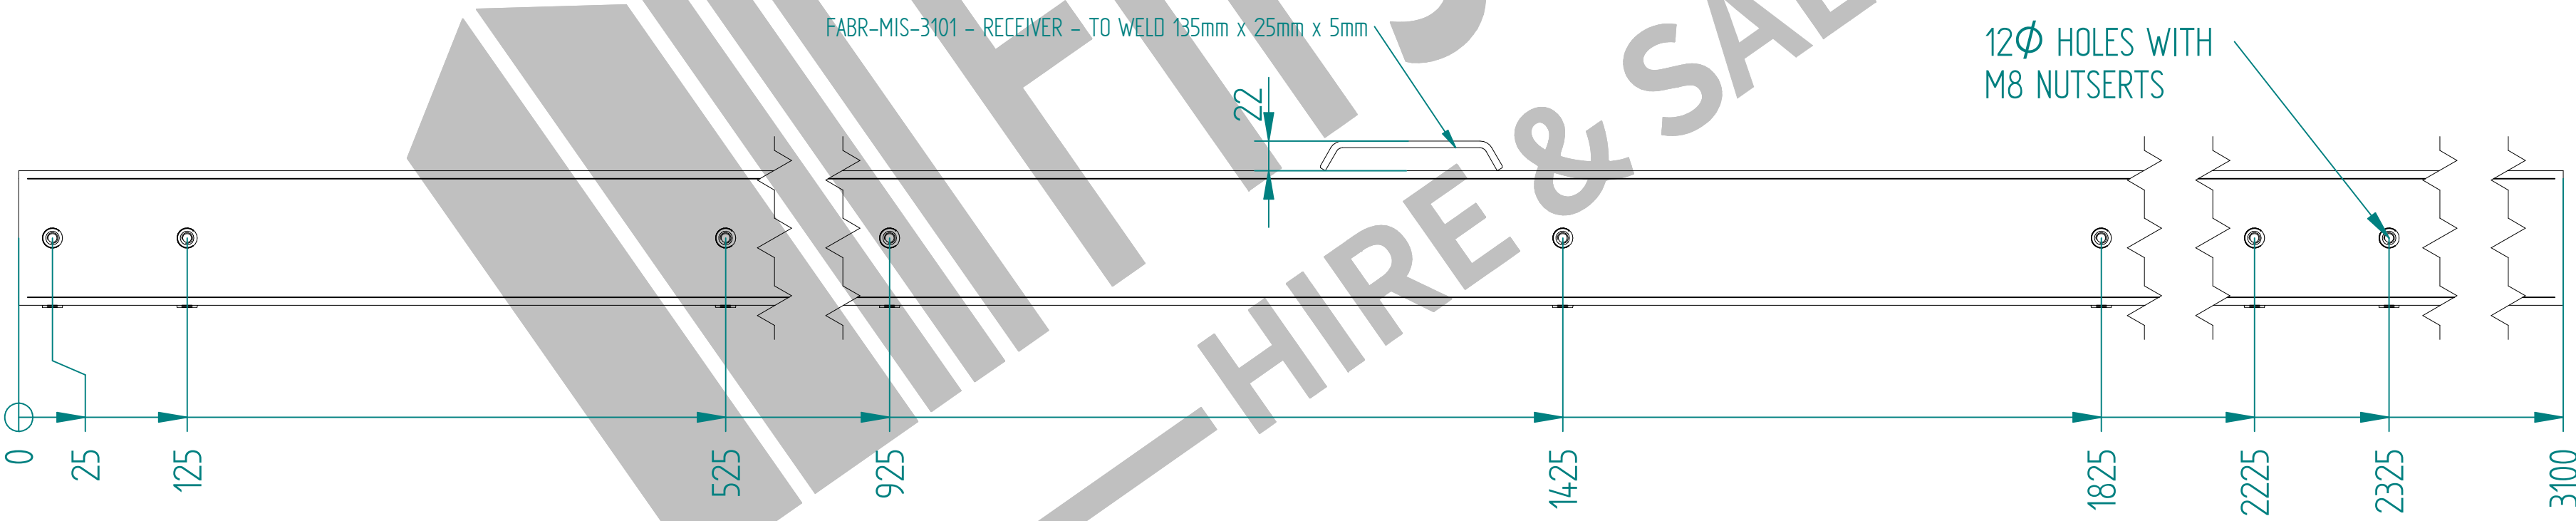

2.4m HIGH DIG IN MESH CATCH GATE POST 100X100 BOX SECTION (AL 3100mm)

	NAME	DATE	TITLE	
DRAWN	LT	07/03/22	MESH-REC-2412 - 2.4m HIGH DIG IN MESH CATCH GATE POST 100X100 BOX SECTION	
TOLERANCE	± 2mm Unless Stated Otherwise		First Fence Ltd, Kiln Way, Swadlincote, Derbyshire, DE11 8EA 01283 512 111 sales@firstfence.co.uk	
3RD ANGLE 				NOTE: SHOULD ANY DISCREPANCIES BE FOUND WITH THIS DRAWING, PLEASE INFORM FIRSTFENCE. COPYRIGHT OF THIS DRAWING IS OWNED BY FIRSTFENCE LIMITED. SIZE A2 WEIGHT: 27.9 kg
			REV A	
			SHEET 4 OF 8