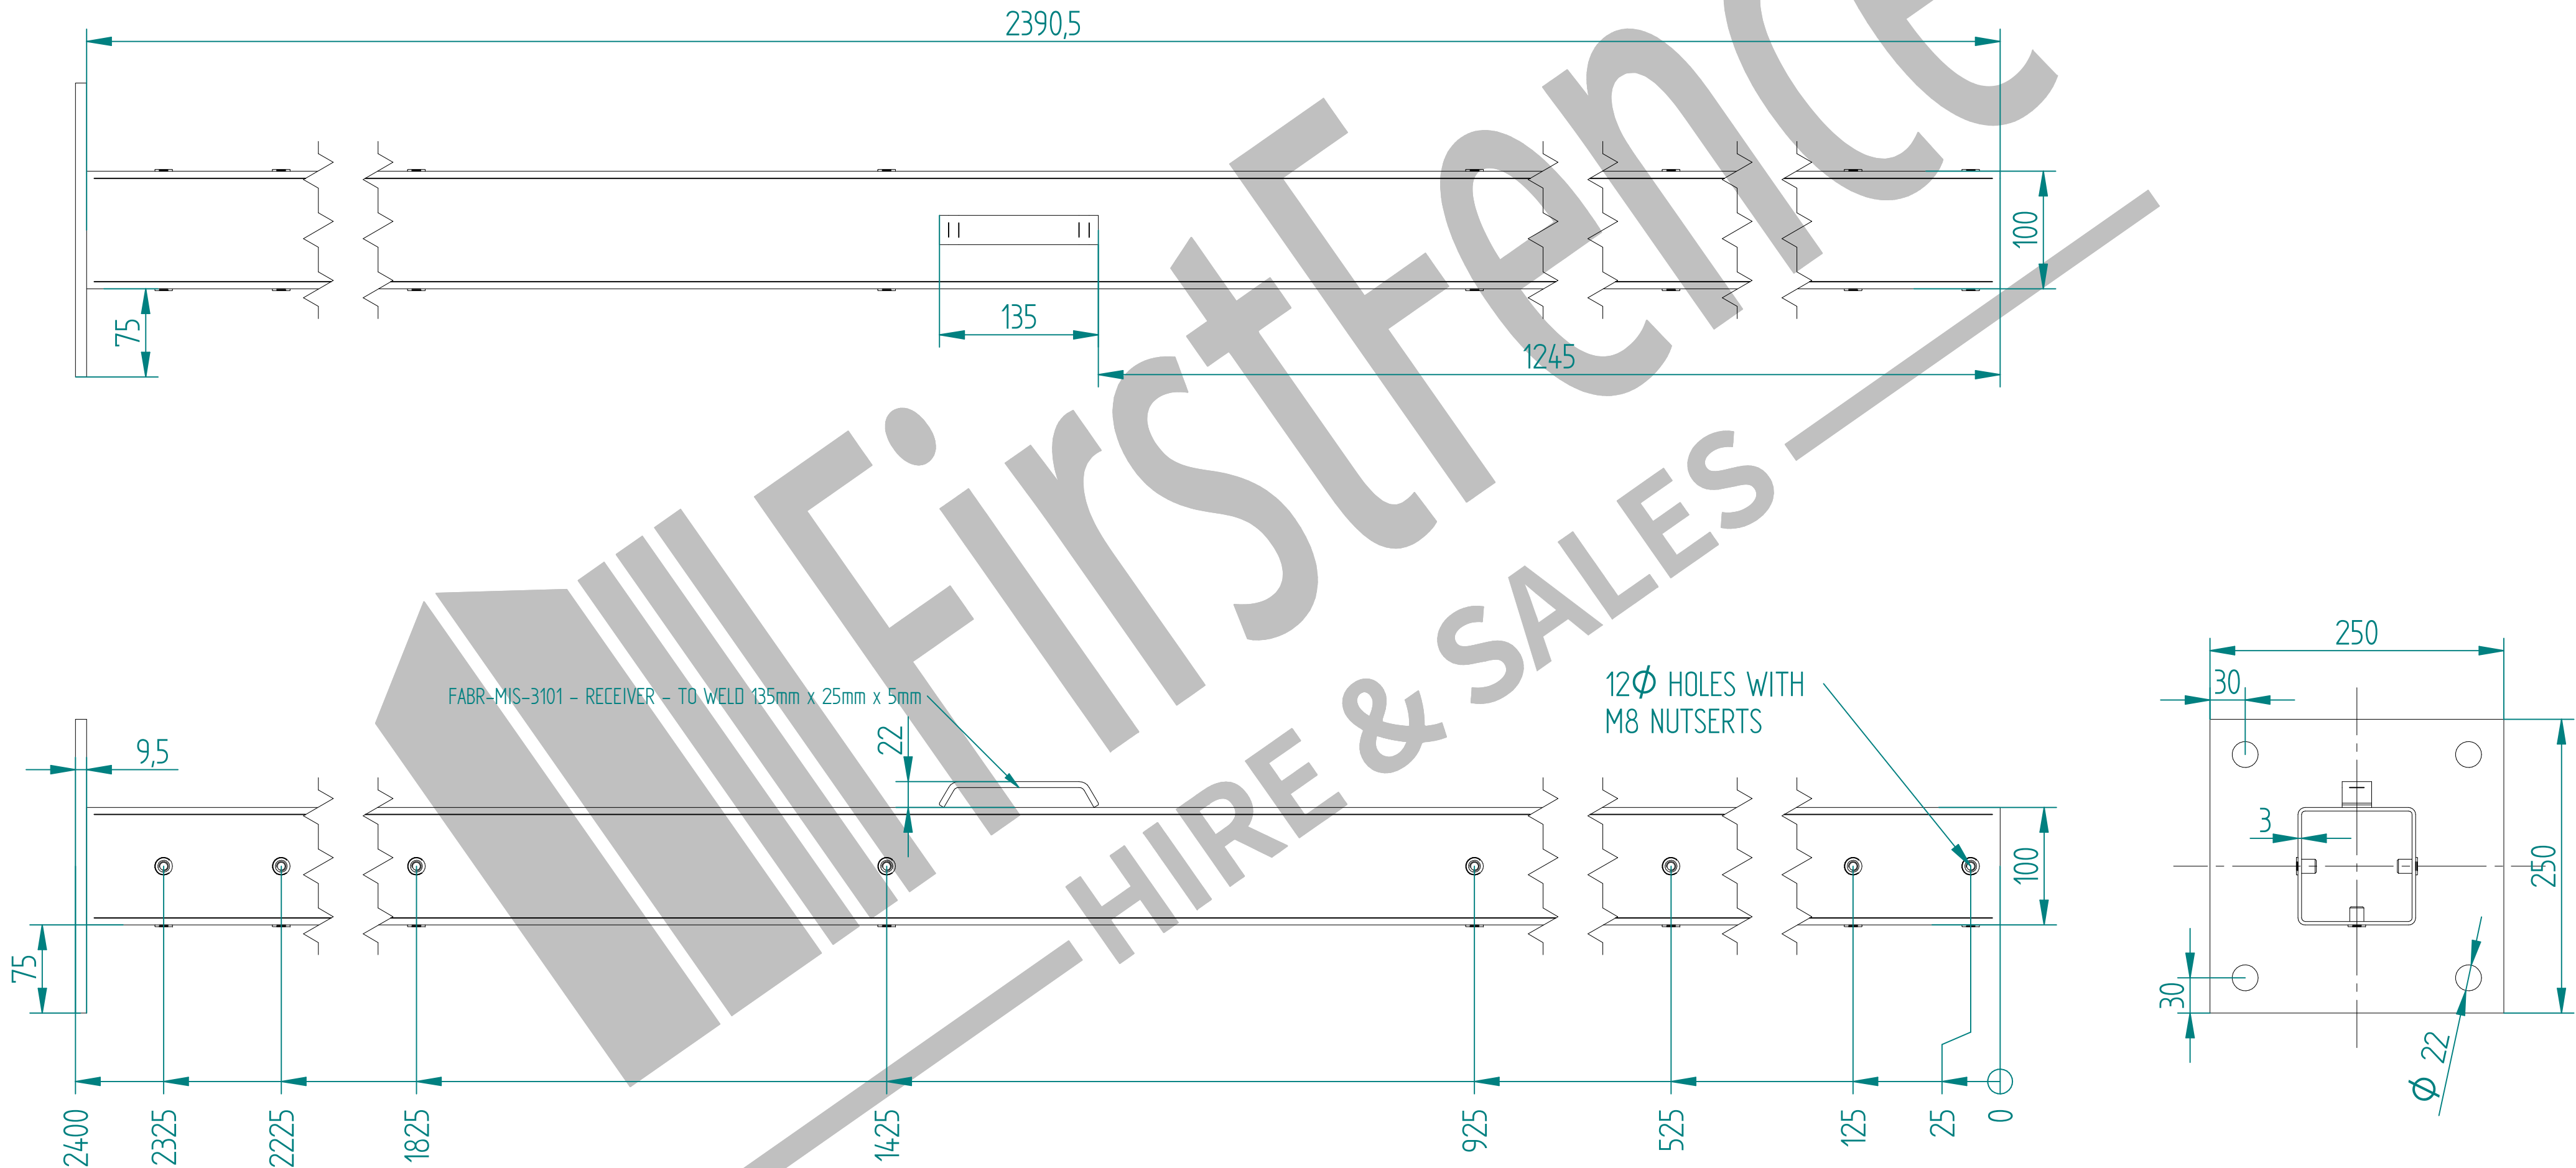

2.4m HIGH BOLT DOWN MESH CATCH GATE POST 100X100 BOX SECTION

	NAME	DATE	TITLE	
DRAWN	LT	07/03/22	MESH-REC-2432 - 2.4m HIGH BOLT DOWN MESH CATCH GATE POST 100X100 BOX SECTION	
TOLERANCE	± 2mm Unless Stated Otherwise		First Fence Ltd, Kiln Way, Swadincote, Derbyshire, DE11 8EA 01283 512 111 sales@firstfence.co.uk	
3RD ANGLE				NOTE: SHOULD ANY DISCREPANCIES BE FOUND WITH THIS DRAWING, PLEASE INFORM FIRSTFENCE. COPYRIGHT OF THIS DRAWING IS OWNED BY FIRSTFENCE LIMITED. SIZE A2 WEIGHT: 26.2 kg
			REV A	
			SHEET 8 OF 8