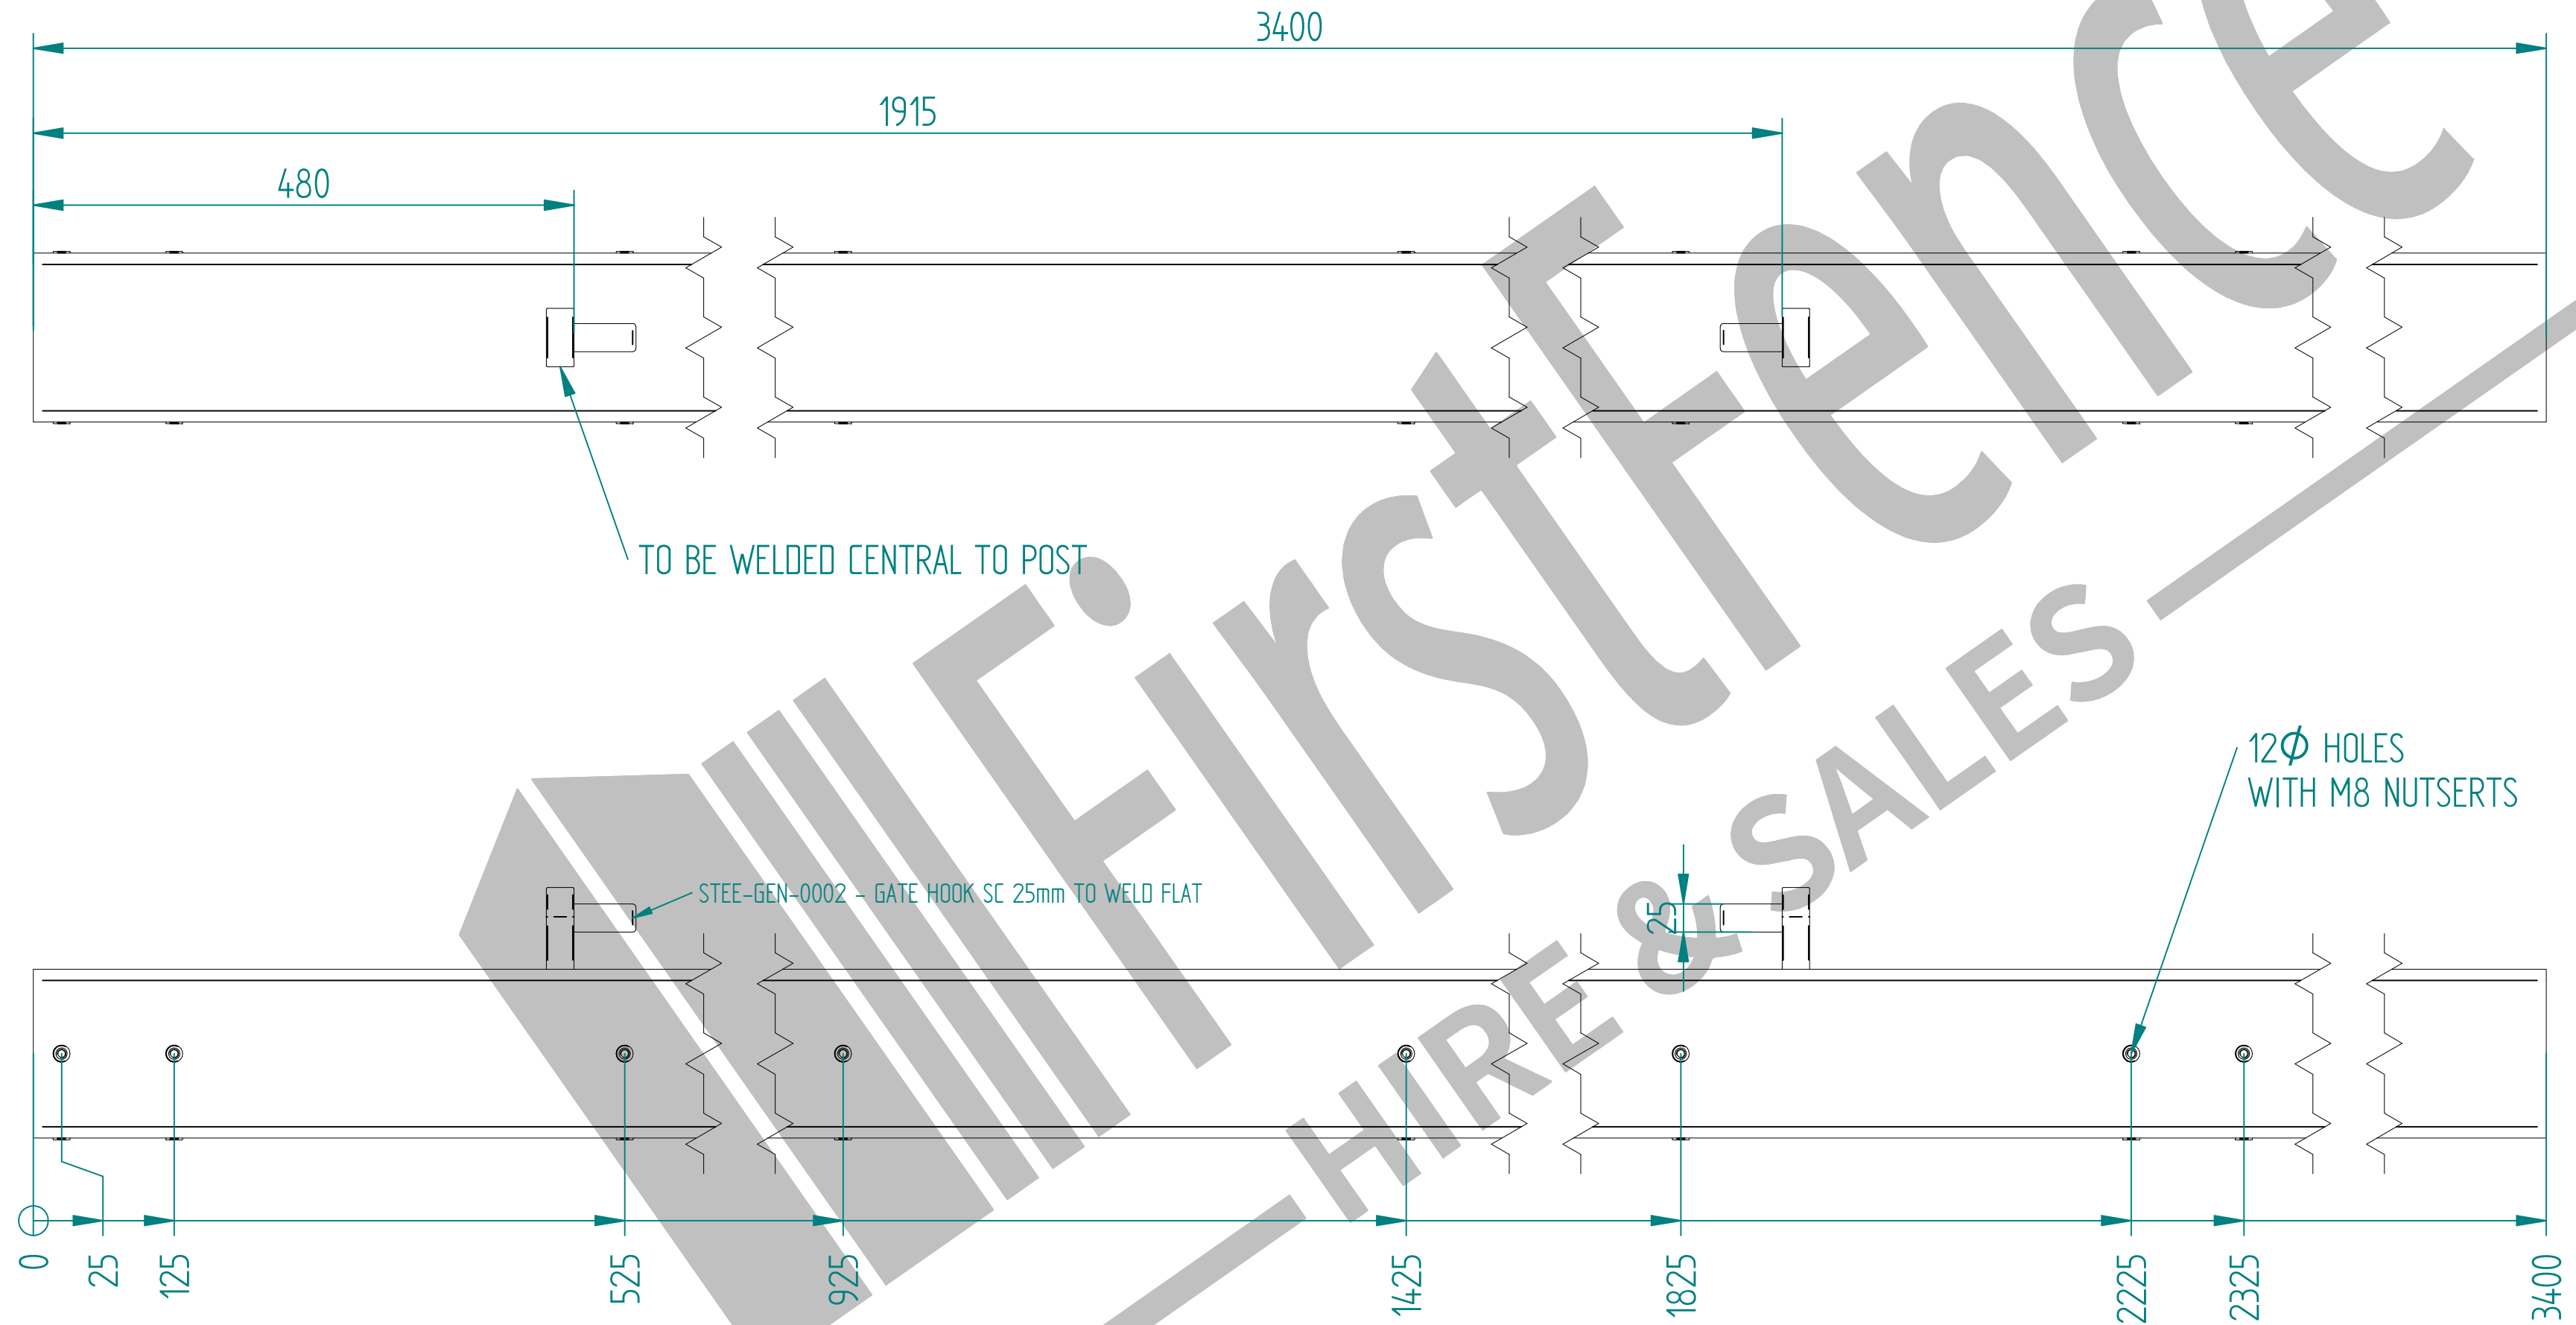

2.4m HIGH DIG IN MESH GATE POST 150X150 BOX SECTION (AL 3400mm)

TO BE WELDED CENTRAL TO POST

STEE-GEN-0002 - GATE HOOK SE 25mm TO WELD FLAT

12Φ HOLES WITH M8 NUTSERTS