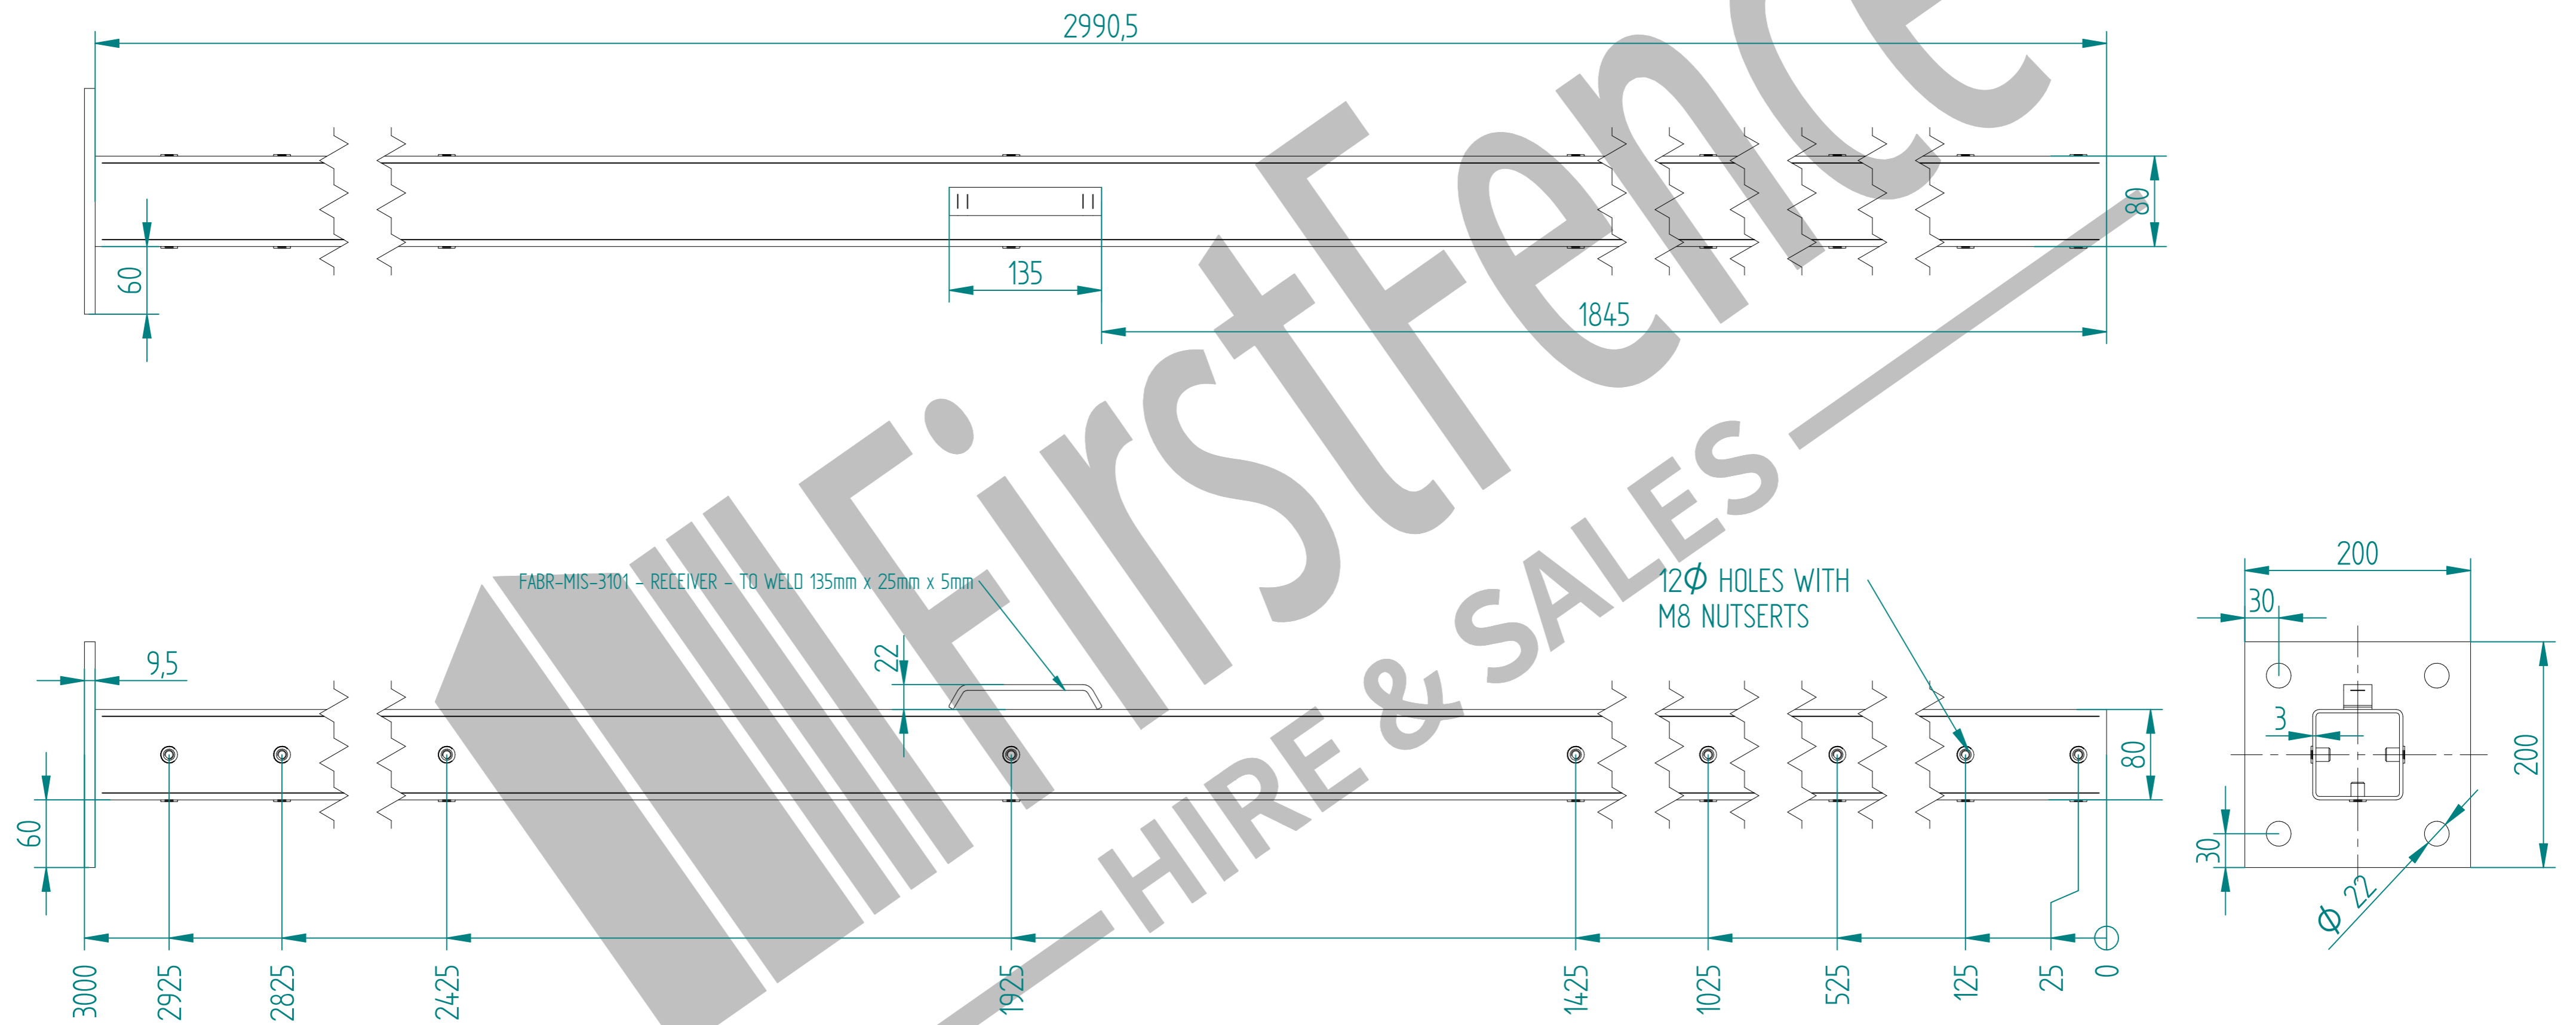

3.0m HIGH BOLT DOWN MESH CATCH GATE POST 80X80 BOX SECTION

	NAME	DATE	TITLE	
DRAWN	LT	18/03/22	MESH-REC-3022 - 3.0m HIGH BOLT DOWN MESH CATCH GATE POST 80X80 BOX SECTION	
TOLERANCE	± 2mm Unless Stated Otherwise		First Fence Ltd, Kiln Way, Swadlincote, Derbyshire, DE11 8EA 01283 512 111 sales@firstfence.co.uk	
3RD ANGLE 				NOTE: SHOULD ANY DISCREPANCIES BE FOUND WITH THIS DRAWING, PLEASE INFORM FIRSTFENCE. COPYRIGHT OF THIS DRAWING IS OWNED BY FIRSTFENCE LIMITED. SIZE A2 WEIGHT: 24.1 kg
			REV A	
			SHEET 8 OF 8