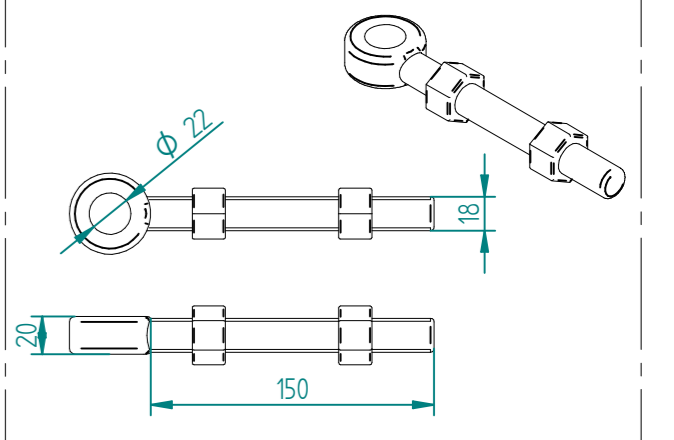

# 3.0m X 2.0m WIDE SINGLE LEAF DIG IN 358 MESH GATE KIT

RIGHT HAND HUNG  
(From Outside Looking In)

ALL GATES & POSTS ARE TO BE FITTED WITH BLACK PLASTIC INSERTS

ALL GATES WITH 80x80/100x100/120x120 BOX SECTION HINGE POSTS ARE TO BE FITTED WITH TWO GALVANISED EYE BOLTS

Item	Component Name	Quantity
A	MESH-SLI-6032 - 358 MESH GATE SLIDER 3.0m X 2.0m WIDE	1
B	MESH-HIN-3022 - 3.0m HIGH DIG IN MESH HINGE GATE POST 100X100 BOX SECTION	1
C	MESH-REC-3002 - 3.0m HIGH DIG IN MESH CATCH GATE POST 80X80 BOX SECTION	1
D	ACCS-GEN-0001 - ADJUSTABLE GATE EYE BZP 130-150mm CW 20	2
E	ACCS-GEN-0101 - UNIVERSAL GATE DROP BOLT	1
F	ACCS-RIB-0003 - 60x60 BLACK RIBBED INSERTS	2
G	ACCS-RIB-0005 - 80x80 BLACK RIBBED INSERTS	1
H	ACCS-RIB-0006 - 100X100 BLACK RIBBED INSERTS	1

# 3.0m HIGH DIG IN MESH HINGE GATE POST 100X100 BOX SECTION (AL 3700mm)

	NAME	DATE	TITLE
DRAWN	LT	18/03/22	MESH-HIN-3022 - 3.0m HIGH DIG IN MESH HINGE GATE POST 100X100 BOX SECTION
TOLERANCE	± 2mm Unless Stated Otherwise		 First Fence Ltd, Kiln Way, Swadlincote, Derbyshire, DE11 8EA 01283 512 111 sales@firstfence.co.uk
3RD ANGLE 			NOTE: SHOULD ANY DISCREPANCIES BE FOUND WITH THIS DRAWING, PLEASE INFORM FIRSTFENCE. COPYRIGHT OF THIS DRAWING IS OWNED BY FIRSTFENCE LIMITED. SIZE A2 WEIGHT: 26.3 kg REV A
			SHEET 3 OF 8

# 3.0m X 2.0m WIDE SINGLE LEAF BOLT DOWN 358 MESH GATE KIT

RIGHT HAND HUNG  
(From Outside Looking In)

ALL GATES & POSTS ARE TO BE FITTED WITH BLACK PLASTIC INSERTS

ALL GATES WITH 80x80/100x100/120x120 BOX SECTION HINGE POSTS ARE TO BE FITTED WITH TWO GALVANISED EYE BOLTS