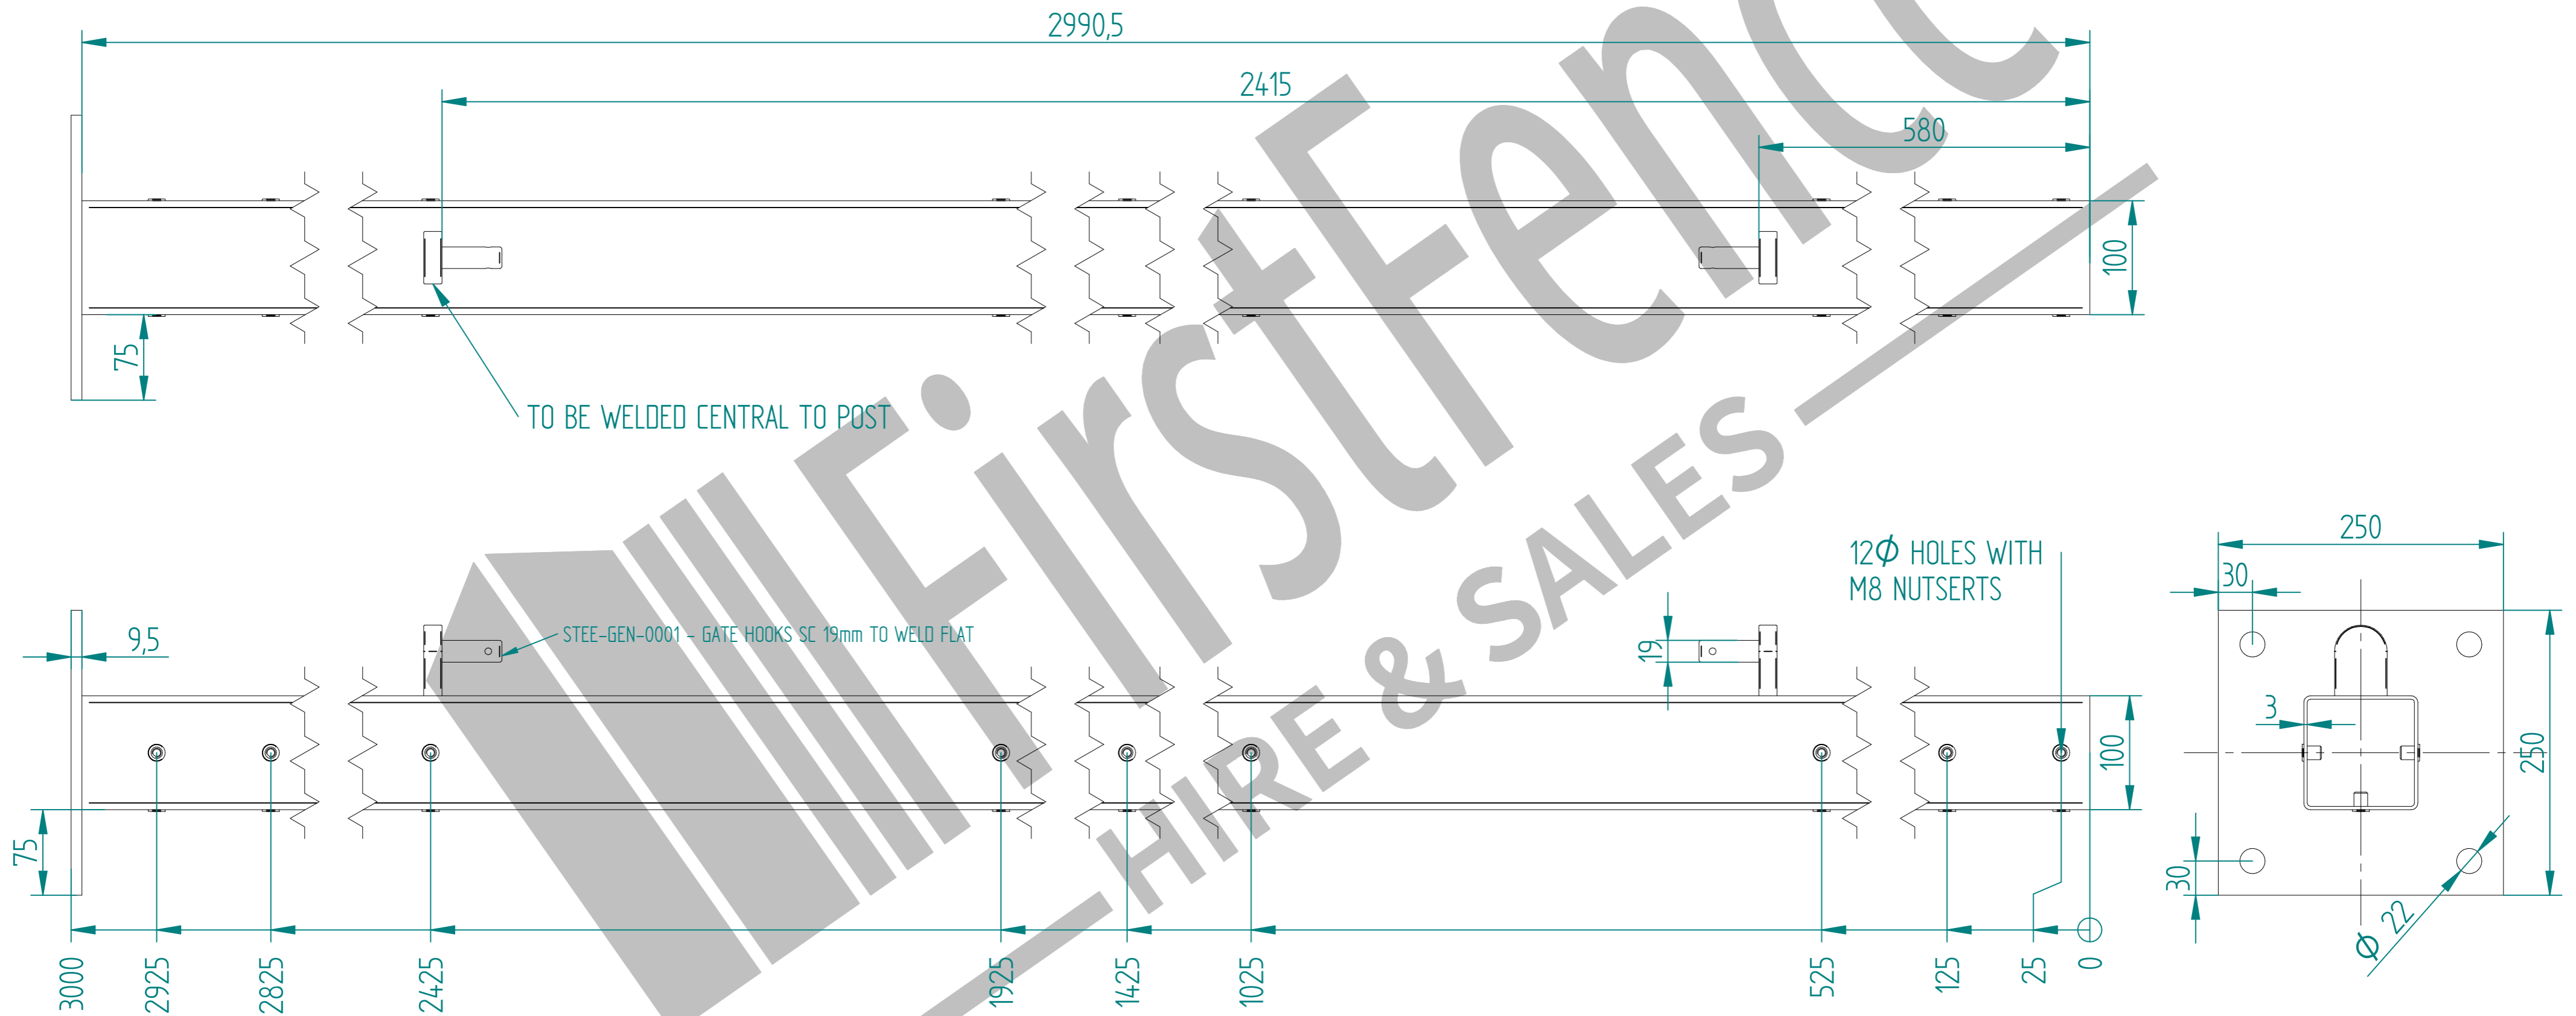

3.0m HIGH BOLT DOWN MESH HINGE GATE POST 100X100 BOX SECTION

	NAME	DATE	TITLE
DRAWN	LT	18/03/22	MESH-HIN-3032 - 3.0m HIGH BOLT DOWN MESH HINGE GATE POST 100X100 BOX SECTION
TOLERANCE	± 2mm Unless Stated Otherwise		First Fence Ltd, Kiln Way, Swadlincote, Derbyshire, DE11 8EA 01283 512 111 sales@firstfence.co.uk
3RD ANGLE			NOTE: SHOULD ANY DISCREPANCIES BE FOUND WITH THIS DRAWING, PLEASE INFORM FIRSTFENCE. COPYRIGHT OF THIS DRAWING IS OWNED BY FIRSTFENCE LIMITED. SIZE A2 WEIGHT: 32.3 kg REV A
			SHEET 7 OF 8