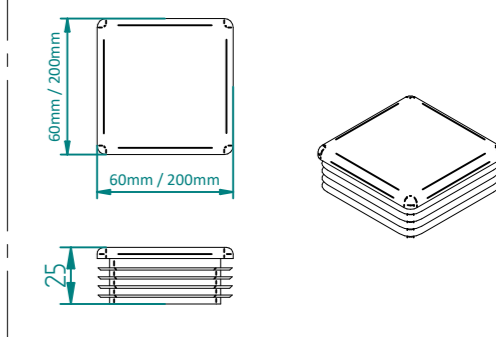

# 3.0m HIGH DIG IN MESH HINGE GATE POST 100X100 BOX SECTION (AL 3700mm)

	NAME	DATE	TITLE
DRAWN	LT	18/03/22	MESH-HIN-3022 - 3.0m HIGH DIG IN MESH HINGE GATE POST 100X100 BOX SECTION
TOLERANCE	± 2mm Unless Stated Otherwise		 First Fence Ltd, Kiln Way, Swadlincote, Derbyshire, DE11 8EA 01283 512 111 sales@firstfence.co.uk
3RD ANGLE 			NOTE: SHOULD ANY DISCREPANCIES BE FOUND WITH THIS DRAWING, PLEASE INFORM FIRSTFENCE. COPYRIGHT OF THIS DRAWING IS OWNED BY FIRSTFENCE LIMITED. SIZE A2 WEIGHT: 26.3 kg REV A
			SHEET 3 OF 8

# 3.0m HIGH DIG IN MESH CATCH GATE POST 80X80 BOX SECTION (AL 3700mm)

DRAWN		NAME	DATE	TITLE	
LT		LT	18/03/22	MESH-REC-3002 - 3.0m HIGH DIG IN MESH CATCH GATE POST 80X80 BOX SECTION	
TOLERANCE		± 2mm Unless Stated Otherwise		First Fence Ltd, Kiln Way, Swadincote, Derbyshire, DE11 8EA 01283 512 111 sales@firstfence.co.uk	
3RD ANGLE		SIZE	A2	NOTE: SHOULD ANY DISCREPANCIES BE FOUND WITH THIS DRAWING, PLEASE INFORM FIRST FENCE. COPYRIGHT OF THIS DRAWING IS OWNED BY FIRST FENCE LIMITED.	REV A
WEIGHT: 26.3 kg				SHEET 4 OF 8	

# 3.0m X 2.0m WIDE SINGLE LEAF BOLT DOWN 358 MESH GATE KIT

RIGHT HAND HUNG  
(From Outside Looking In)

ALL GATES & POSTS ARE TO BE FITTED WITH BLACK PLASTIC INSERTS

ALL GATES WITH 80x80/100x100/120x120 BOX SECTION HINGE POSTS ARE TO BE FITTED WITH TWO GALVANISED EYE BOLTS

Item	Component Name	Quantity
A	MESH-SLI-6032 - 358 MESH GATE SLIDER 3.0m X 2.0m WIDE	1
B	MESH-HIN-3032 - 3.0m HIGH BOLT DOWN MESH HINGE GATE POST 100X100 BOX SECTION	1
C	MESH-REC-3022 - 3.0m HIGH BOLT DOWN MESH CATCH GATE POST 80X80 BOX SECTION	1
D	ACCS-GEN-0001 - ADJUSTABLE GATE EYE BZP 130-150mm CW 20	2
E	ACCS-GEN-0101 - UNIVERSAL GATE DROP BOLT	1
F	ACCS-RIB-0003 - 60x60 BLACK RIBBED INSERTS	2
G	ACCS-RIB-0005 - 80x80 BLACK RIBBED INSERTS	1
H	ACCS-RIB-0006 - 100X100 BLACK RIBBED INSERTS	1