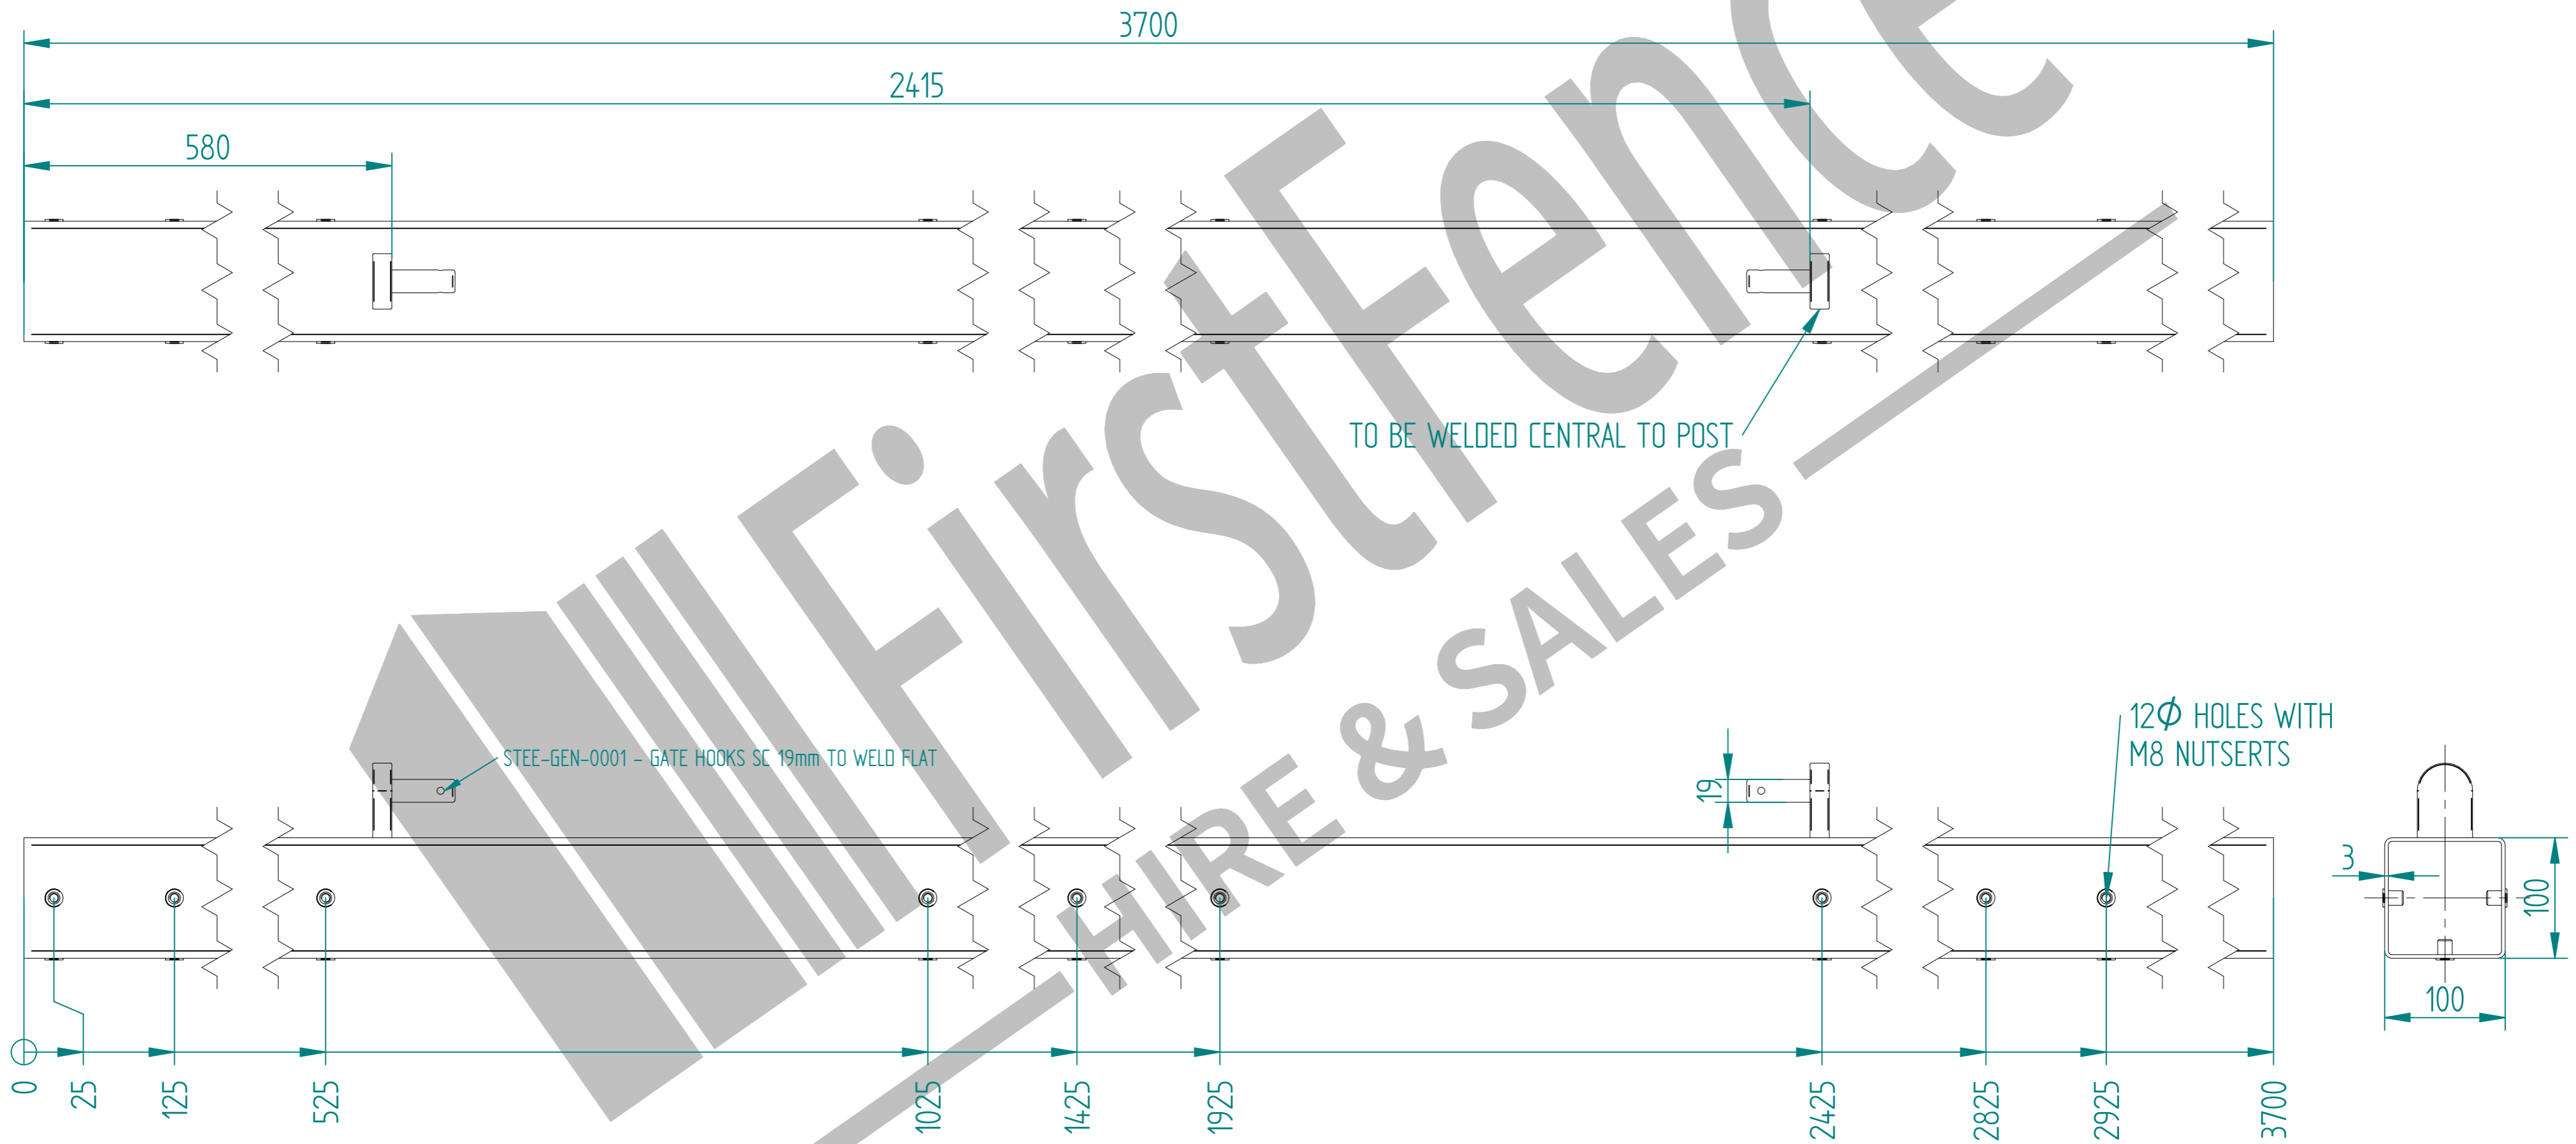

# 3.0m X 2.0m WIDE SINGLE LEAF DIG IN 358 MESH GATE KIT

RIGHT HAND HUNG  
(From Outside Looking In)

ALL GATES & POSTS ARE TO BE FITTED WITH BLACK PLASTIC INSERTS

ALL GATES WITH 80x80/100x100/120x120 BOX SECTION HINGE POSTS ARE TO BE FITTED WITH TWO GALVANISED EYE BOLTS

Item	Component Name	Quantity
A	MESH-SLI-6032 - 358 MESH GATE SLIDER 3.0m X 2.0m WIDE	1
B	MESH-HIN-3022 - 3.0m HIGH DIG IN MESH HINGE GATE POST 100X100 BOX SECTION	1
C	MESH-REC-3002 - 3.0m HIGH DIG IN MESH CATCH GATE POST 80X80 BOX SECTION	1
D	ACCS-GEN-0001 - ADJUSTABLE GATE EYE BZP 130-150mm CW 20	2
E	ACCS-GEN-0101 - UNIVERSAL GATE DROP BOLT	1
F	ACCS-RIB-0003 - 60x60 BLACK RIBBED INSERTS	2
G	ACCS-RIB-0005 - 80x80 BLACK RIBBED INSERTS	1
H	ACCS-RIB-0006 - 100X100 BLACK RIBBED INSERTS	1

NAME	DATE	TITLE
LT	18/03/22	MESH-KIT-7134 - 3.0m X 2.0m WIDE SINGLE LEAF DIG IN 358 MESH GATE KIT
TOLERANCE ± 2mm Unless Stated Otherwise		First Fence Ltd, Kiln Way, Swadlincote, Derbyshire, DE11 8EA 01283 512 111 sales@firstfence.co.uk
3RD ANGLE		NOTE: SHOULD ANY DISCREPANCIES BE FOUND WITH THIS DRAWING, PLEASE INFORM FIRSTFENCE. COPYRIGHT OF THIS DRAWING IS OWNED BY FIRSTFENCE LIMITED. SIZE A2 WEIGHT: 165.3 kg
		REV A

# 3.0m HIGH DIG IN MESH HINGE GATE POST 100X100 BOX SECTION (AL 3700mm)

	NAME	DATE	TITLE
DRAWN	LT	18/03/22	MESH-HIN-3022 - 3.0m HIGH DIG IN MESH HINGE GATE POST 100X100 BOX SECTION
TOLERANCE	± 2mm Unless Stated Otherwise		 First Fence Ltd, Kiln Way, Swadlincote, Derbyshire, DE11 8EA 01283 512 111 sales@firstfence.co.uk
3RD ANGLE 			NOTE: SHOULD ANY DISCREPANCIES BE FOUND WITH THIS DRAWING, PLEASE INFORM FIRSTFENCE. COPYRIGHT OF THIS DRAWING IS OWNED BY FIRSTFENCE LIMITED. SIZE A2 WEIGHT: 26.3 kg REV A
			SHEET 3 OF 8