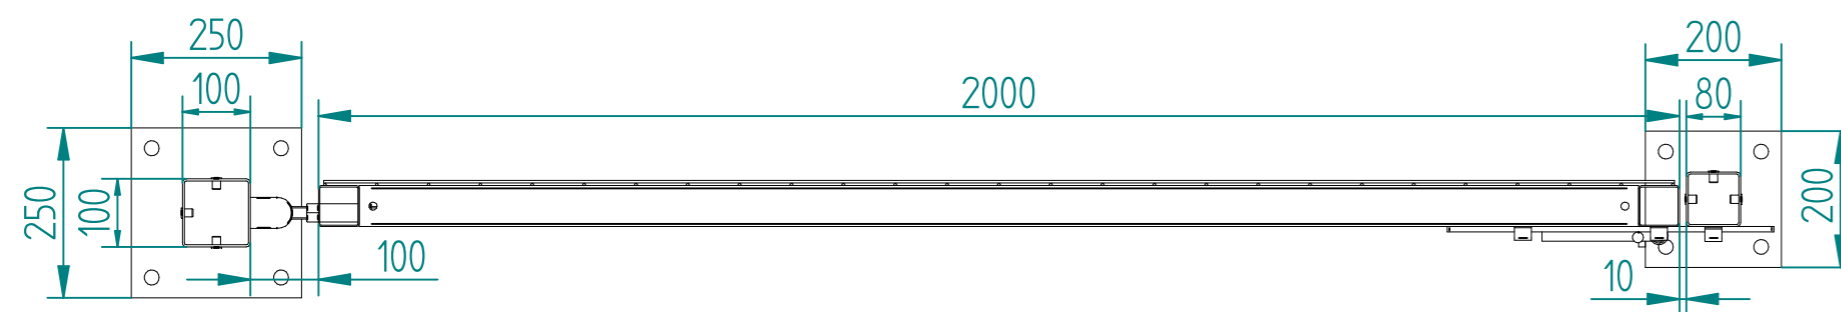

NAME	DATE	TITLE	
DRAWN	LT	18/03/22	MESH-KIT-7135 - 3.0m X 2.0m WIDE SINGLE LEAF BOLT DOWN 358 MESH GATE KIT	
TOLERANCE	± 2mm Unless Stated Otherwise		First Fence Ltd, Kiln Way, Swadincote, Derbyshire, DE11 8EA 01283 512 111 sales@firstfence.co.uk	
3RD ANGLE				SIZE A2
NOTE: SHOULD ANY DISCREPANCIES BE FOUND WITH THIS DRAWING, PLEASE INFORM FIRSTFENCE. COPYRIGHT OF THIS DRAWING IS OWNED BY FIRSTFENCE LIMITED.			REV A	
WEIGHT: 161.3 kg			SHEET 6 OF 8