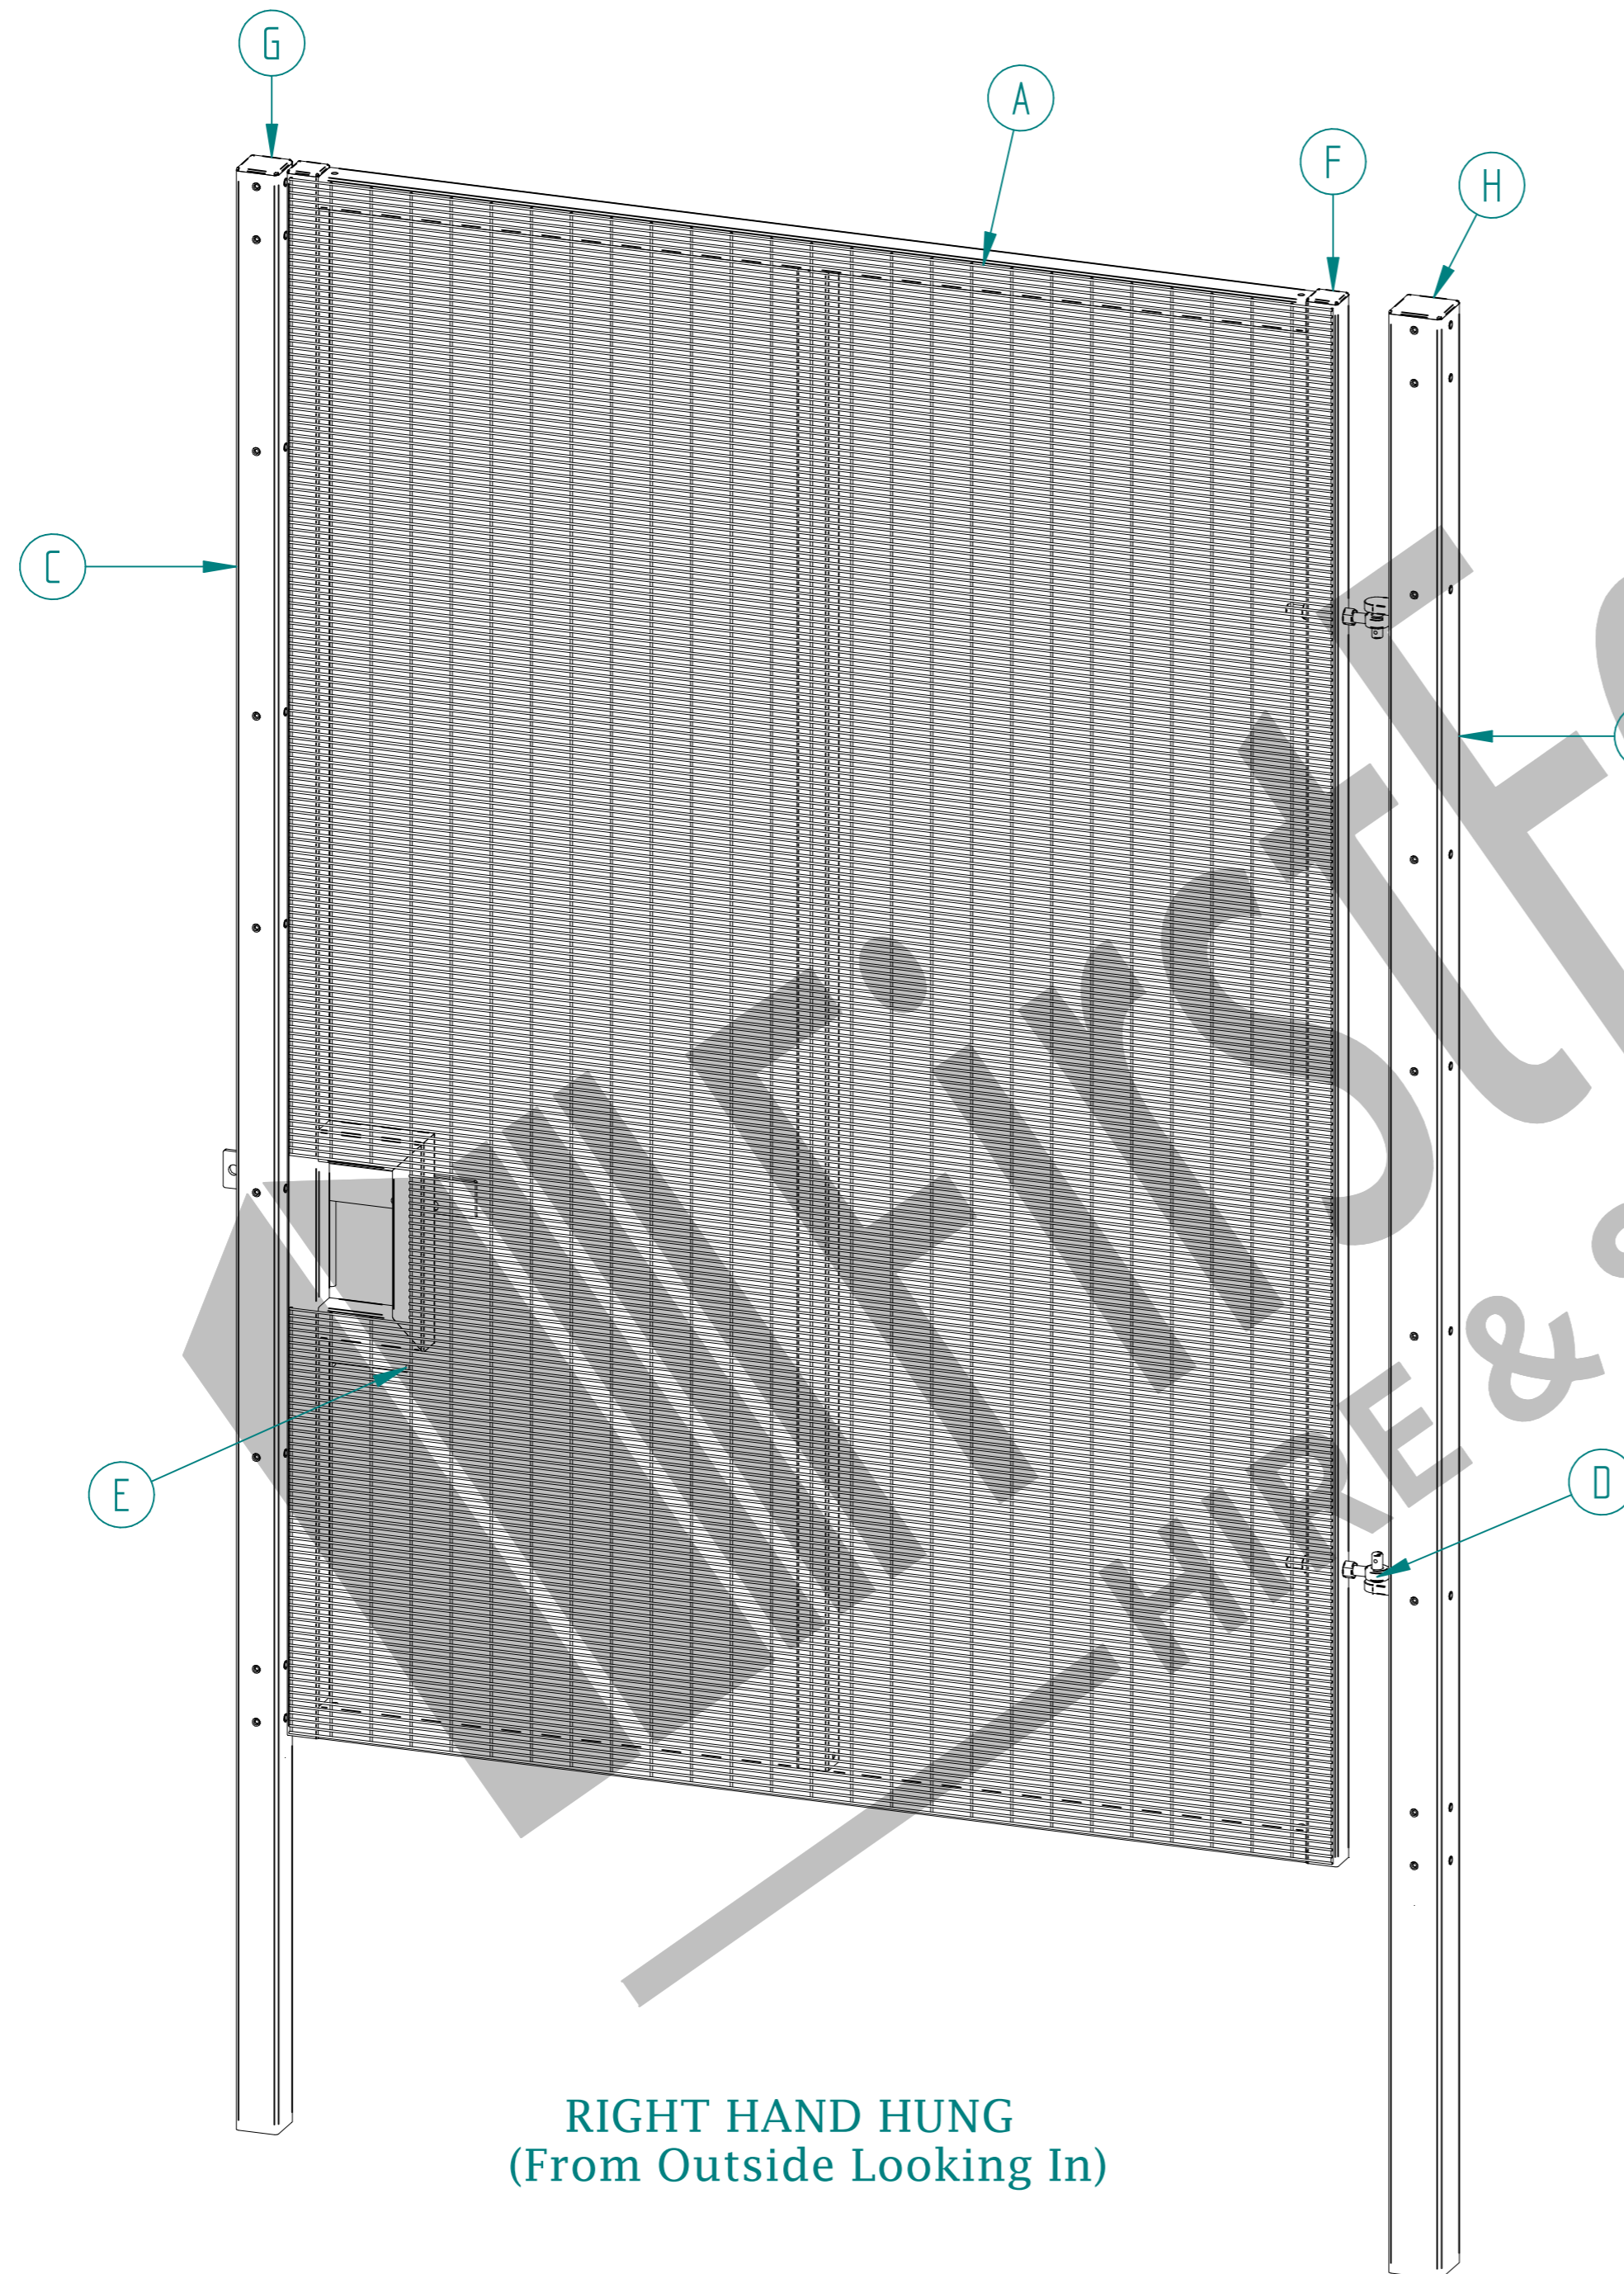

# 3.0m X 2.0m WIDE SINGLE LEAF DIG IN 358 MESH GATE KIT

RIGHT HAND HUNG  
(From Outside Looking In)

ALL GATES & POSTS ARE TO BE FITTED WITH BLACK PLASTIC INSERTS

ALL GATES WITH 80x80/100x100/120x120 BOX SECTION HINGE POSTS ARE TO BE FITTED WITH TWO GALVANISED EYE BOLTS

Item	Component Name	Quantity
A	MESH-SLI-6032 - 358 MESH GATE SLIDER 3.0m X 2.0m WIDE	1
B	MESH-HIN-3022 - 3.0m HIGH DIG IN MESH HINGE GATE POST 100X100 BOX SECTION	1
C	MESH-REC-3002 - 3.0m HIGH DIG IN MESH CATCH GATE POST 80X80 BOX SECTION	1
D	ACCS-GEN-0001 - ADJUSTABLE GATE EYE BZP 130-150mm CW 20	2
E	ACCS-GEN-0101 - UNIVERSAL GATE DROP BOLT	1
F	ACCS-RIB-0003 - 60x60 BLACK RIBBED INSERTS	2
G	ACCS-RIB-0005 - 80x80 BLACK RIBBED INSERTS	1
H	ACCS-RIB-0006 - 100X100 BLACK RIBBED INSERTS	1