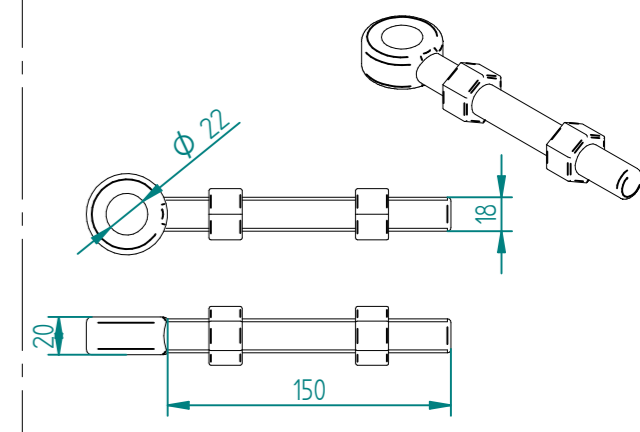

# 3.0m HIGH DIG IN MESH CATCH GATE POST 80X80 BOX SECTION (AL 3700mm)

DRAWN		NAME	DATE	TITLE	
LT		LT	18/03/22	MESH-REC-3002 - 3.0m HIGH DIG IN MESH CATCH GATE POST 80X80 BOX SECTION	
TOLERANCE		± 2mm Unless Stated Otherwise		First Fence Ltd, Kiln Way, Swadincote, Derbyshire, DE11 8EA 01283 512 111 sales@firstfence.co.uk	
3RD ANGLE		SIZE	A2	NOTE: SHOULD ANY DISCREPANCIES BE FOUND WITH THIS DRAWING, PLEASE INFORM FIRST FENCE. COPYRIGHT OF THIS DRAWING IS OWNED BY FIRST FENCE LIMITED.	REV A
WEIGHT: 26.3 kg				SHEET 4 OF 8	

# 3.0m X 2.0m WIDE SINGLE LEAF BOLT DOWN 358 MESH GATE KIT

RIGHT HAND HUNG  
(From Outside Looking In)

ALL GATES & POSTS ARE TO BE FITTED WITH BLACK PLASTIC INSERTS

ALL GATES WITH 80x80/100x100/120x120 BOX SECTION HINGE POSTS ARE TO BE FITTED WITH TWO GALVANISED EYE BOLTS

Item	Component Name	Quantity
A	MESH-SLI-6032 - 358 MESH GATE SLIDER 3.0m X 2.0m WIDE	1
B	MESH-HIN-3032 - 3.0m HIGH BOLT DOWN MESH HINGE GATE POST 100X100 BOX SECTION	1
C	MESH-REC-3022 - 3.0m HIGH BOLT DOWN MESH CATCH GATE POST 80X80 BOX SECTION	1
D	ACCS-GEN-0001 - ADJUSTABLE GATE EYE BZP 130-150mm CW 20	2
E	ACCS-GEN-0101 - UNIVERSAL GATE DROP BOLT	1
F	ACCS-RIB-0003 - 60x60 BLACK RIBBED INSERTS	2
G	ACCS-RIB-0005 - 80x80 BLACK RIBBED INSERTS	1
H	ACCS-RIB-0006 - 100X100 BLACK RIBBED INSERTS	1

NAME	DATE	TITLE
LT	18/03/22	MESH-KIT-7135 - 3.0m X 2.0m WIDE SINGLE LEAF BOLT DOWN 358 MESH GATE KIT
TOLERANCE ± 2mm Unless Stated Otherwise		First Fence Ltd, Kiln Way, Swadincote, Derbyshire, DE11 8EA 01283 512 111 sales@firstfence.co.uk
3RD ANGLE		SIZE A2 WEIGHT: 161.3 kg REV A