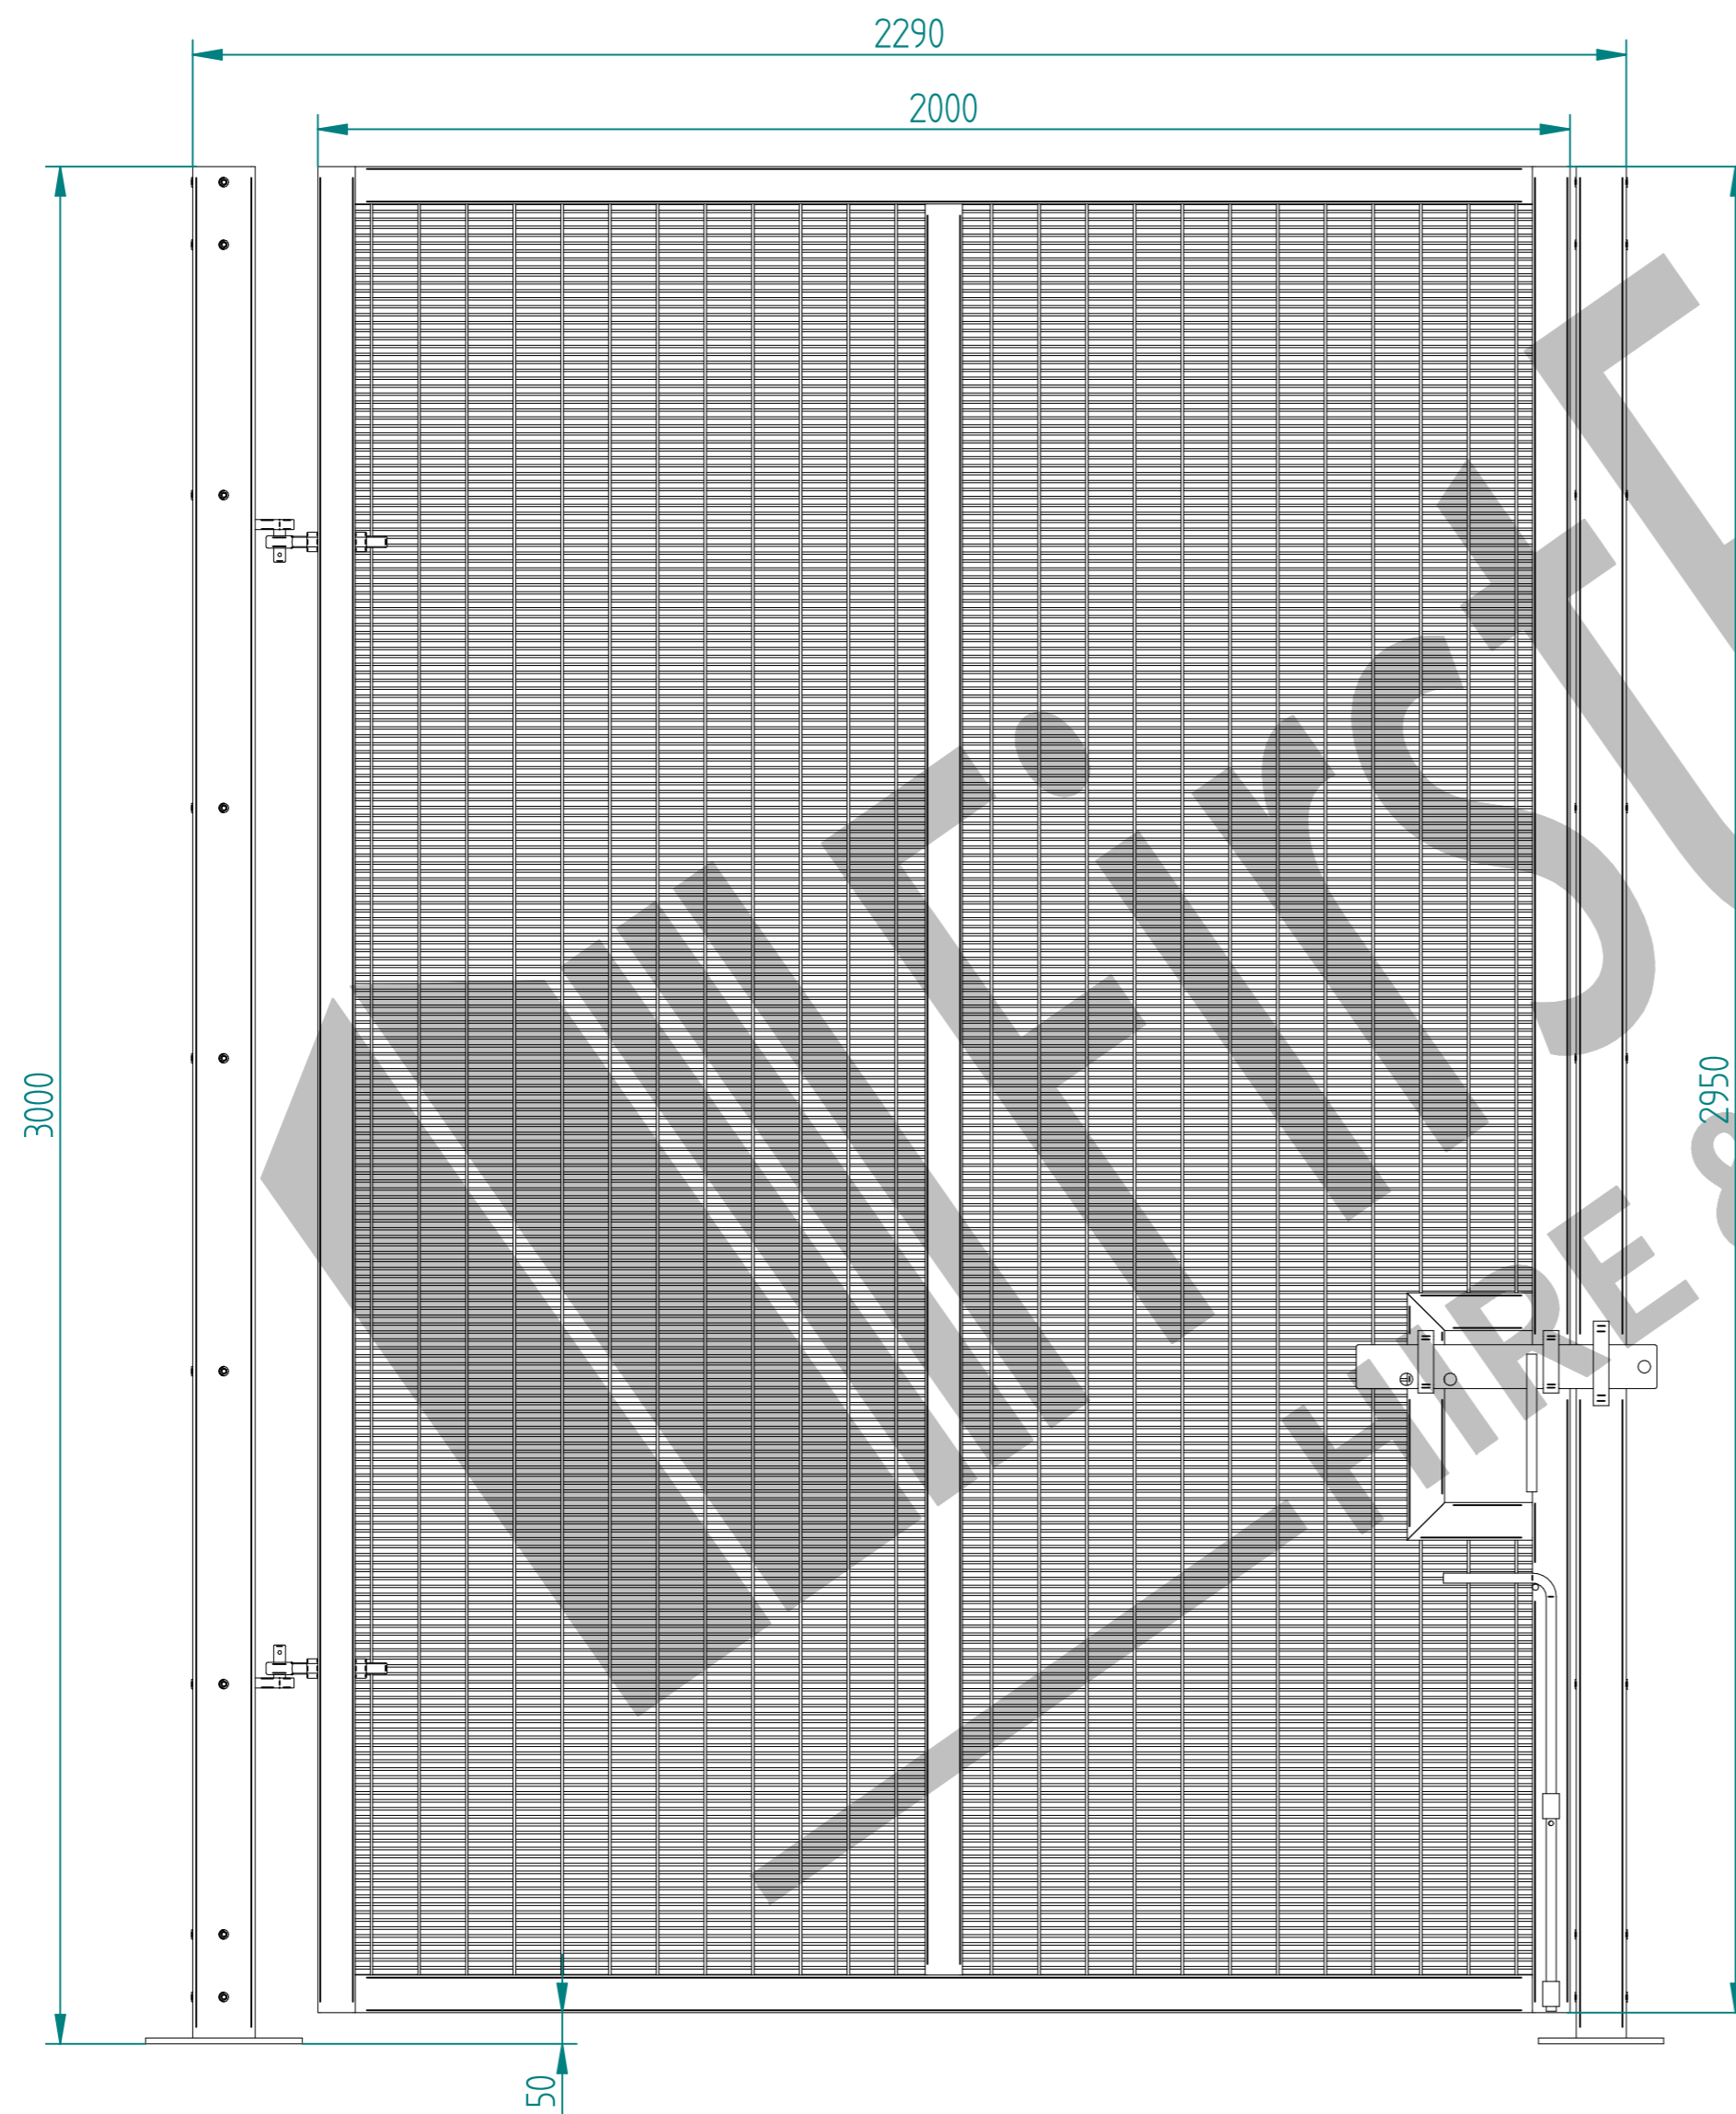

NAME	DATE	TITLE	
DRAWN	LT	18/03/22	MESH-KIT-7135 - 3.0m X 2.0m WIDE SINGLE LEAF BOLT DOWN 358 MESH GATE KIT	
TOLERANCE	± 2mm Unless Stated Otherwise		First Fence Ltd, Kiln Way, Swadincote, Derbyshire, DE11 8EA 01283 512 111 sales@firstfence.co.uk	
3RD ANGLE				SIZE A2
NOTE: SHOULD ANY DISCREPANCIES BE FOUND WITH THIS DRAWING, PLEASE INFORM FIRSTFENCE. COPYRIGHT OF THIS DRAWING IS OWNED BY FIRSTFENCE LIMITED.			REV A	
WEIGHT: 161.3 kg			SHEET 6 OF 8