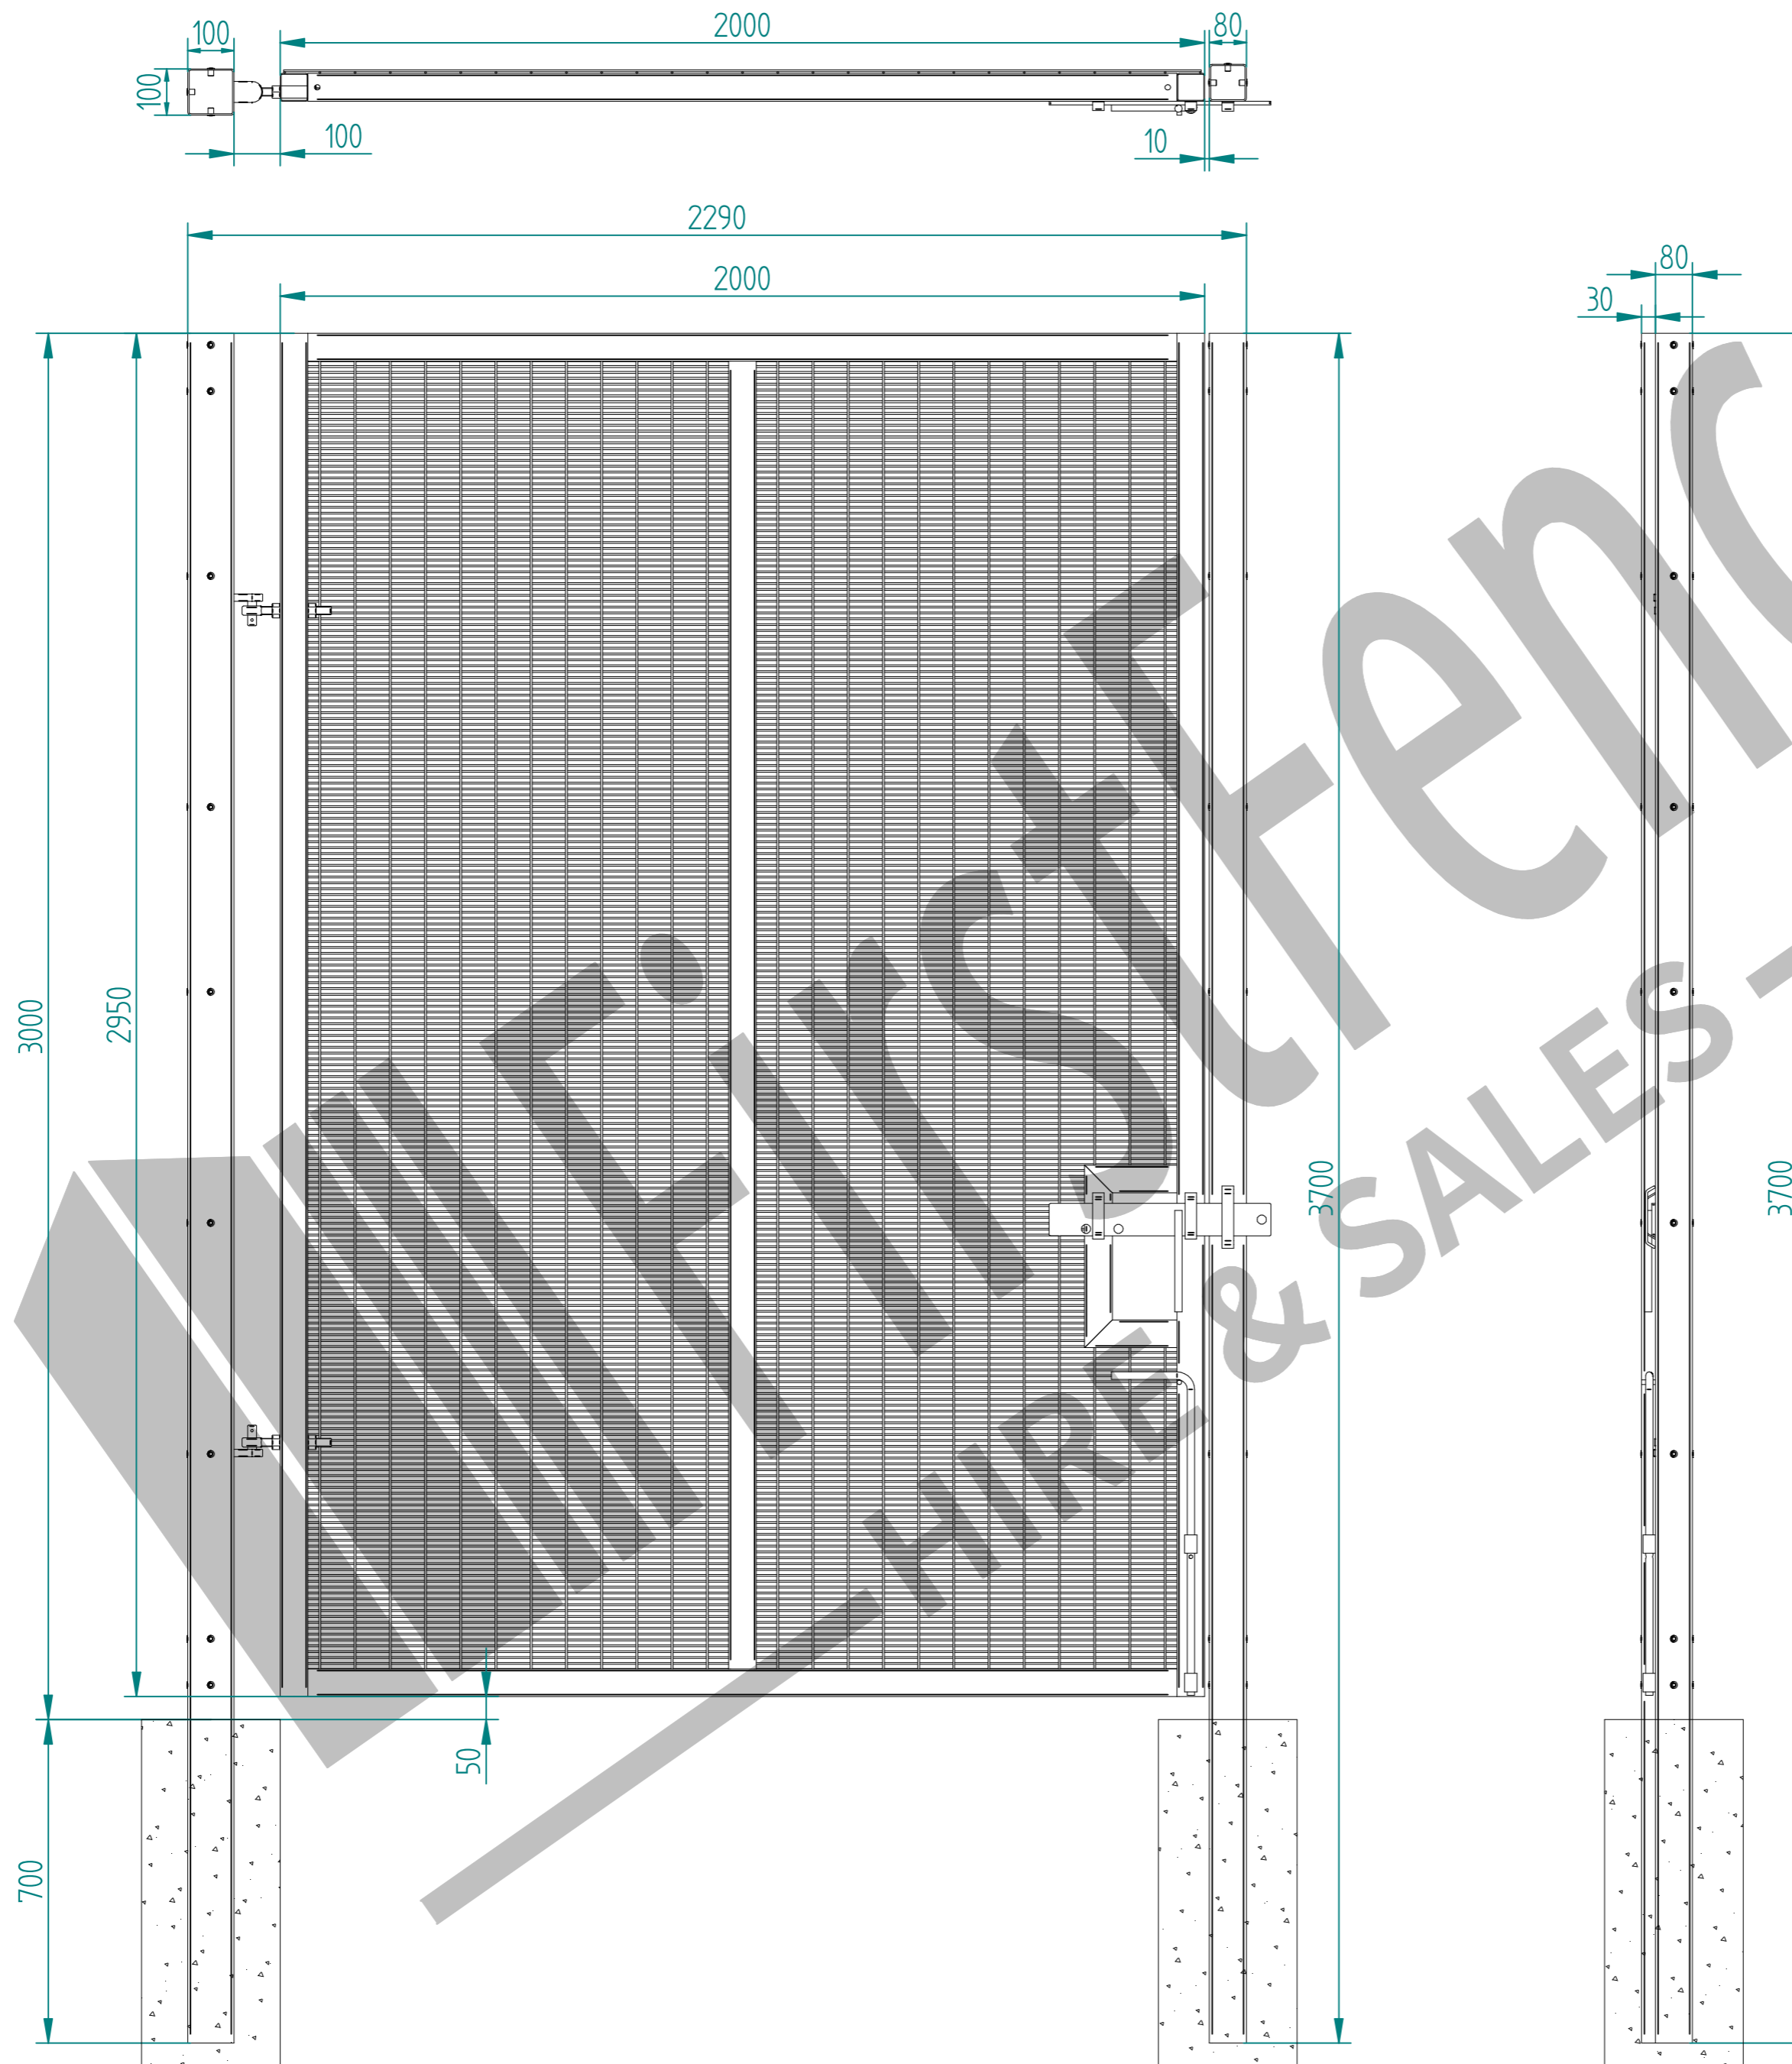

NAME	DATE	TITLE
DRAWN	LT	18/03/22	MESH-KIT-7134 - 3.0m X 2.0m WIDE SINGLE LEAF DIG IN 358 MESH GATE KIT
TOLERANCE	± 2mm Unless Stated Otherwise		First Fence Ltd, Kiln Way, Swadincote, Derbyshire, DE11 8EA 01283 512 111 sales@firstfence.co.uk
3RD ANGLE			NOTE: SHOULD ANY DISCREPANCIES BE FOUND WITH THIS DRAWING, PLEASE INFORM FIRSTFENCE. COPYRIGHT OF THIS DRAWING IS OWNED BY FIRSTFENCE LIMITED. SIZE A2 WEIGHT: 165.3 kg
			REV A
			SHEET 2 OF 8