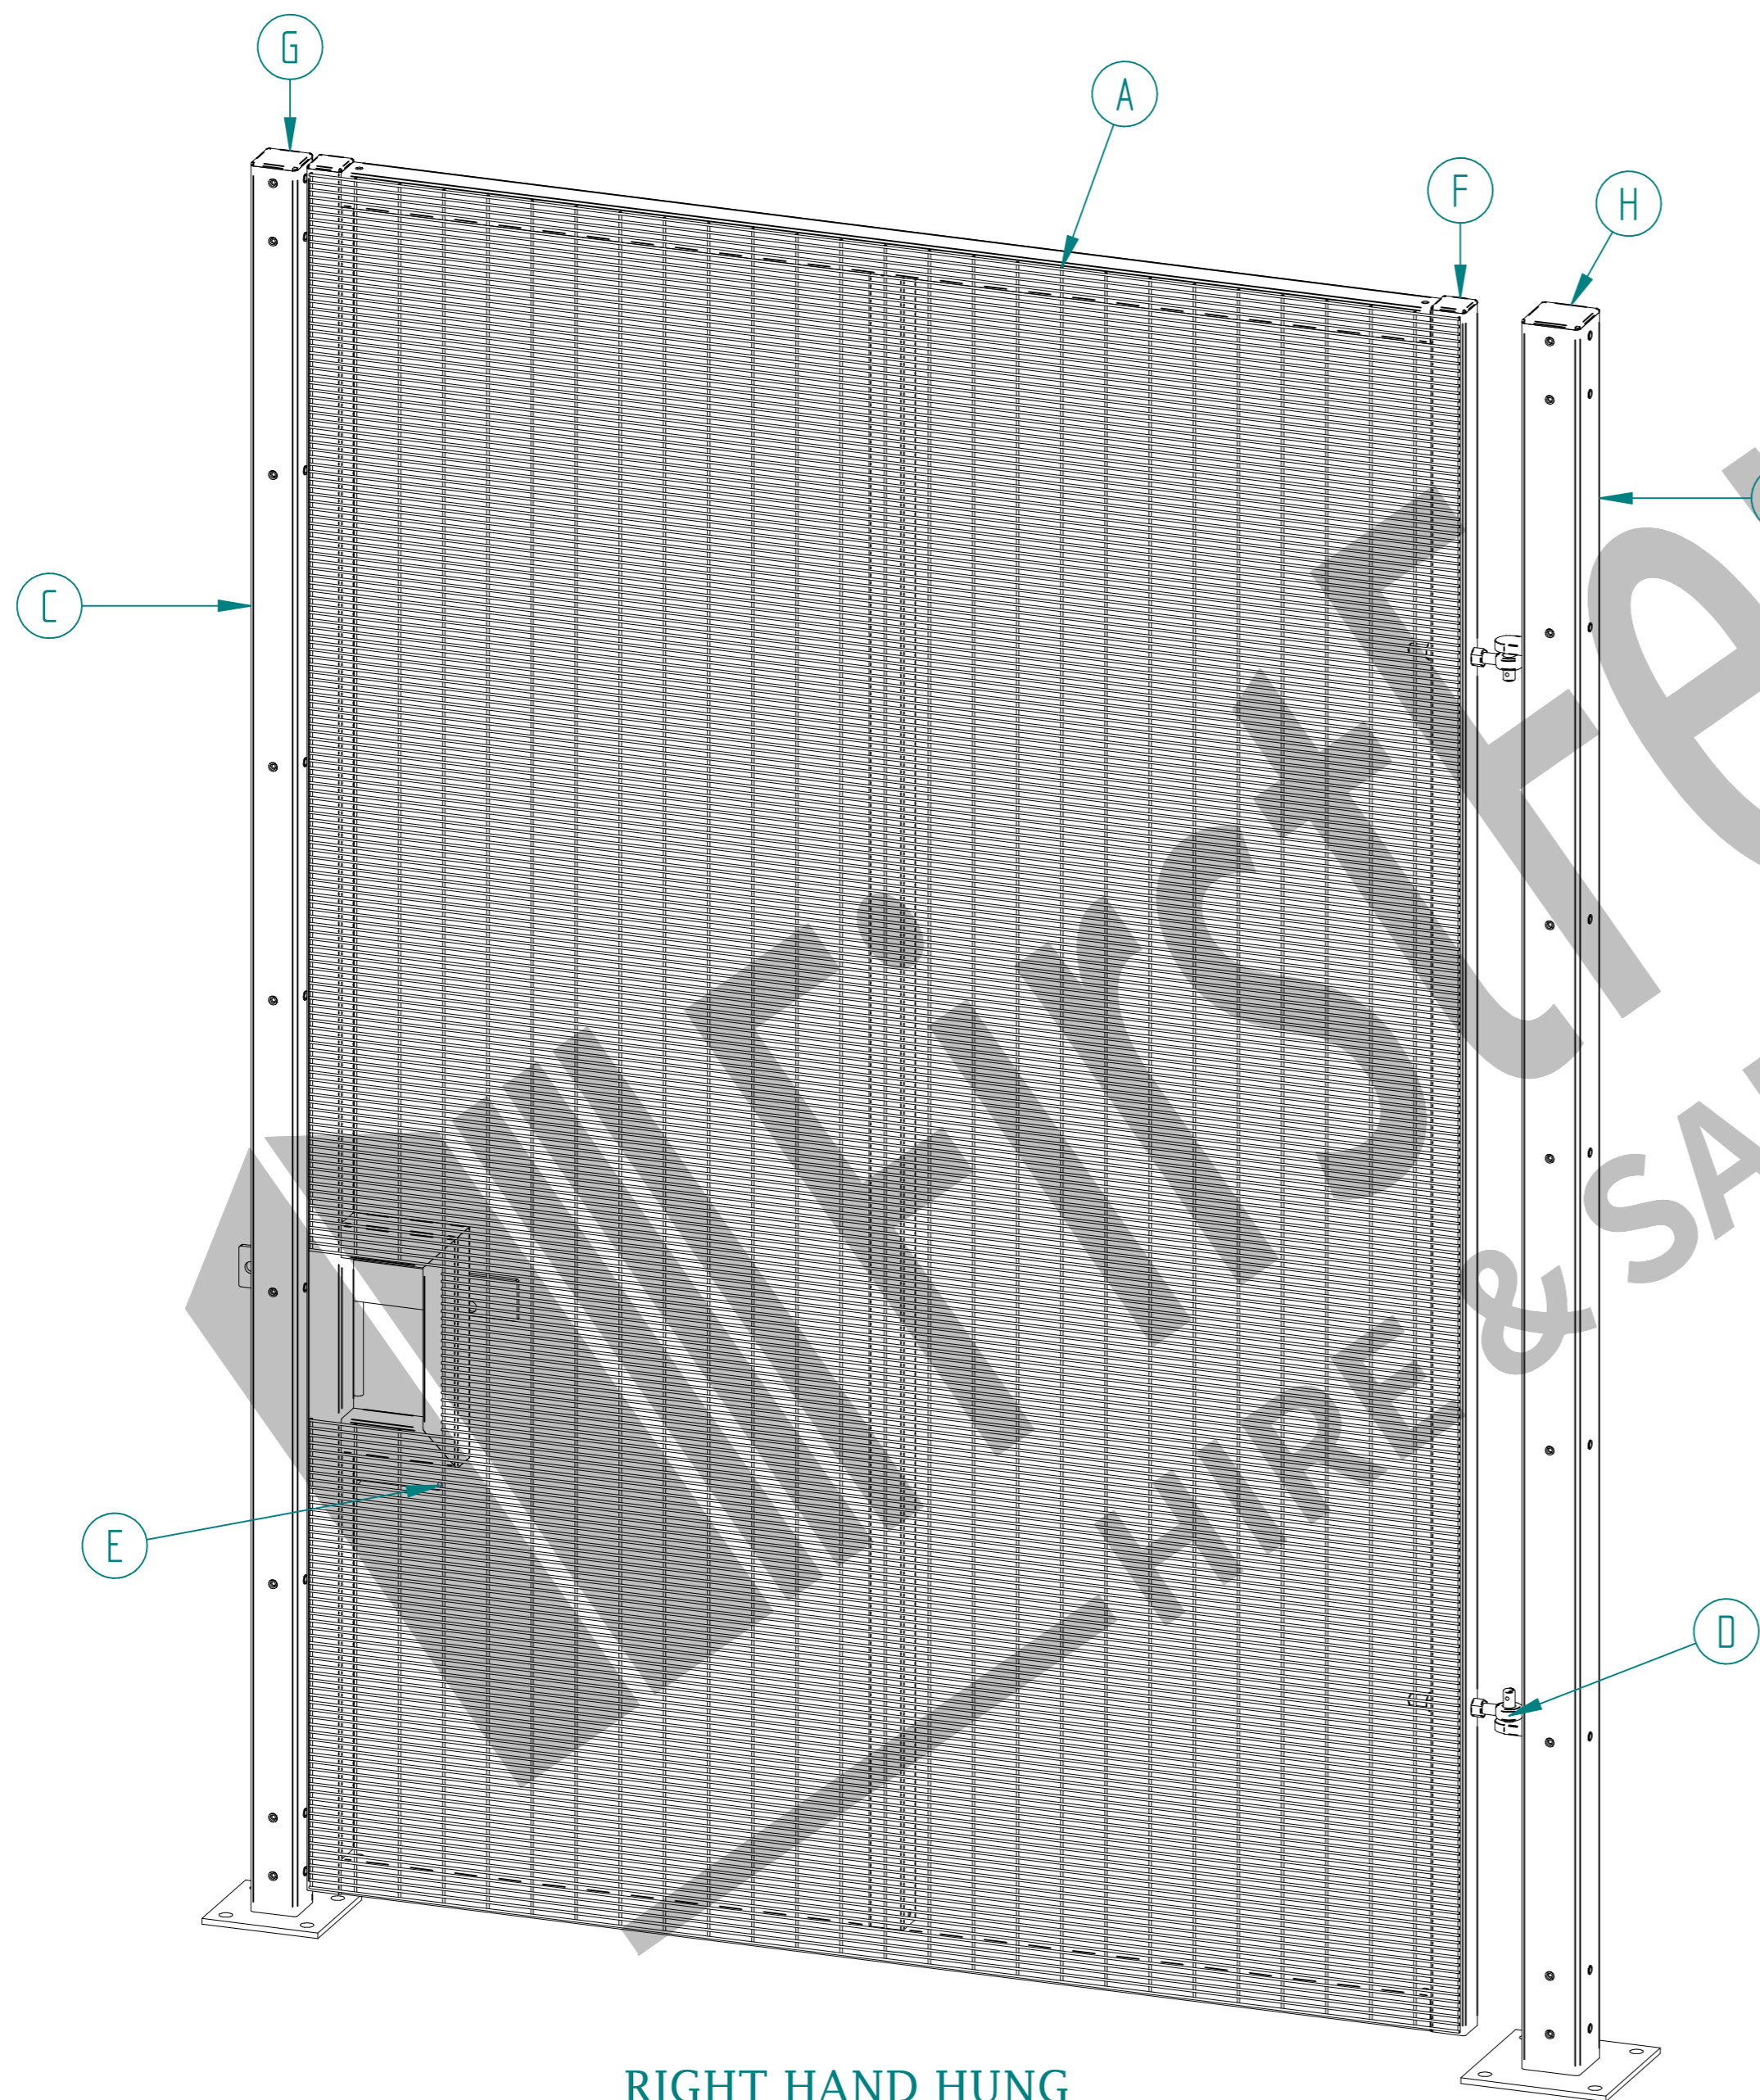

# 3.0m HIGH DIG IN MESH HINGE GATE POST 100X100 BOX SECTION (AL 3700mm)

	NAME	DATE	TITLE
DRAWN	LT	18/03/22	MESH-HIN-3022 - 3.0m HIGH DIG IN MESH HINGE GATE POST 100X100 BOX SECTION
TOLERANCE	± 2mm Unless Stated Otherwise		 First Fence Ltd, Kiln Way, Swadlincote, Derbyshire, DE11 8EA 01283 512 111 sales@firstfence.co.uk
3RD ANGLE 			NOTE: SHOULD ANY DISCREPANCIES BE FOUND WITH THIS DRAWING, PLEASE INFORM FIRSTFENCE. COPYRIGHT OF THIS DRAWING IS OWNED BY FIRSTFENCE LIMITED. SIZE A2 WEIGHT: 26.3 kg REV A
			SHEET 3 OF 8

# 3.0m X 2.0m WIDE SINGLE LEAF BOLT DOWN 358 MESH GATE KIT

RIGHT HAND HUNG  
(From Outside Looking In)

ALL GATES & POSTS ARE TO BE FITTED WITH BLACK PLASTIC INSERTS

ALL GATES WITH 80x80/100x100/120x120 BOX SECTION HINGE POSTS ARE TO BE FITTED WITH TWO GALVANISED EYE BOLTS