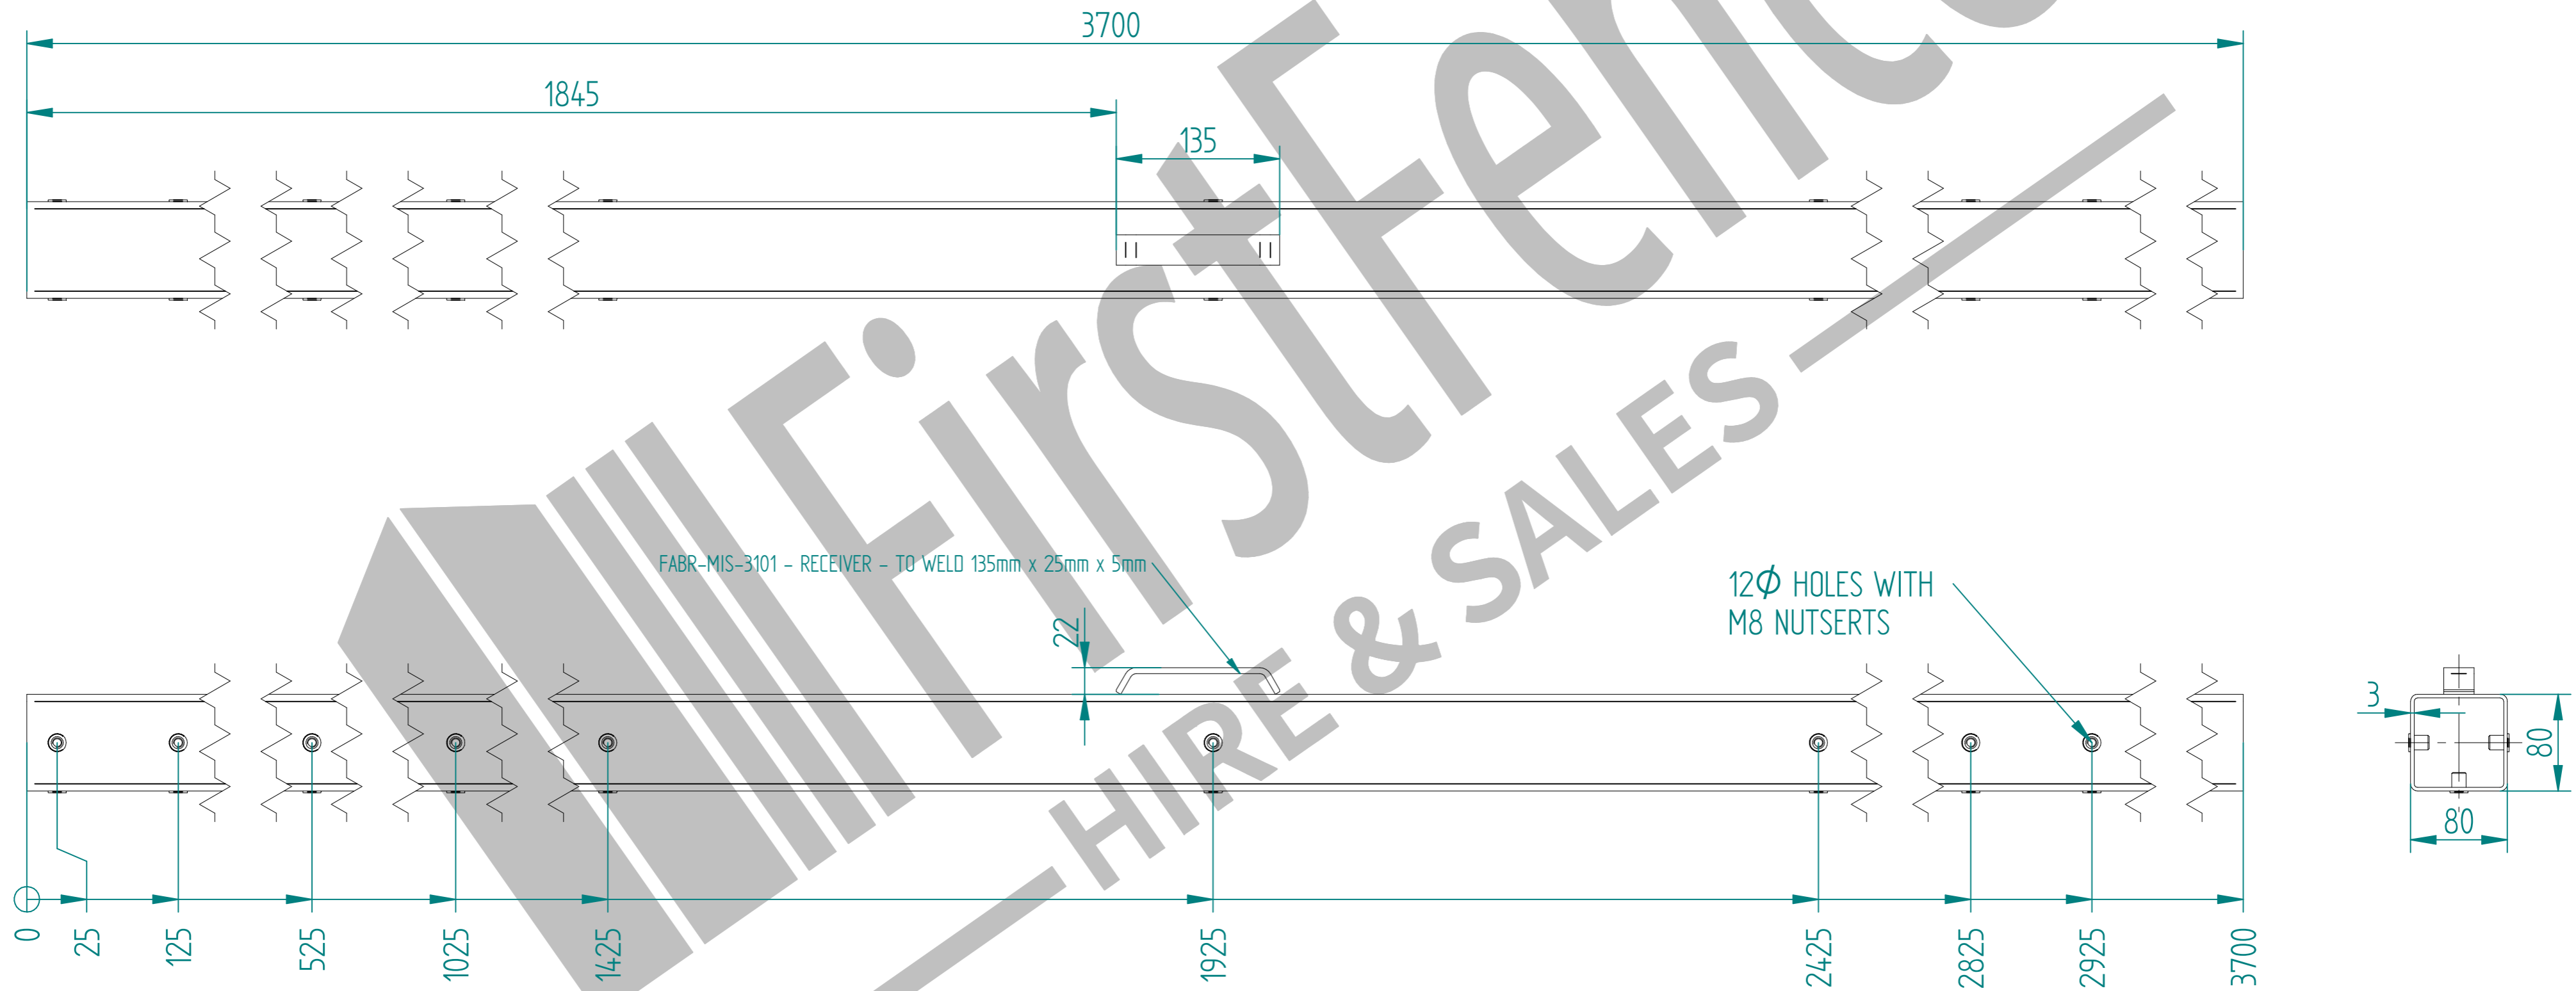

3.0m HIGH DIG IN MESH CATCH GATE POST 80X80 BOX SECTION (AL 3700mm)

DRAWN		NAME	DATE	TITLE	
LT		LT	18/03/22	MESH-REC-3002 - 3.0m HIGH DIG IN MESH CATCH GATE POST 80X80 BOX SECTION	
TOLERANCE		± 2mm Unless Stated Otherwise		First Fence Ltd, Kiln Way, Swadincote, Derbyshire, DE11 8EA 01283 512 111 sales@firstfence.co.uk	
3RD ANGLE		SIZE	A2	NOTE: SHOULD ANY DISCREPANCIES BE FOUND WITH THIS DRAWING, PLEASE INFORM FIRST FENCE. COPYRIGHT OF THIS DRAWING IS OWNED BY FIRST FENCE LIMITED.	REV A
WEIGHT: 26.3 kg				SHEET 4 OF 8