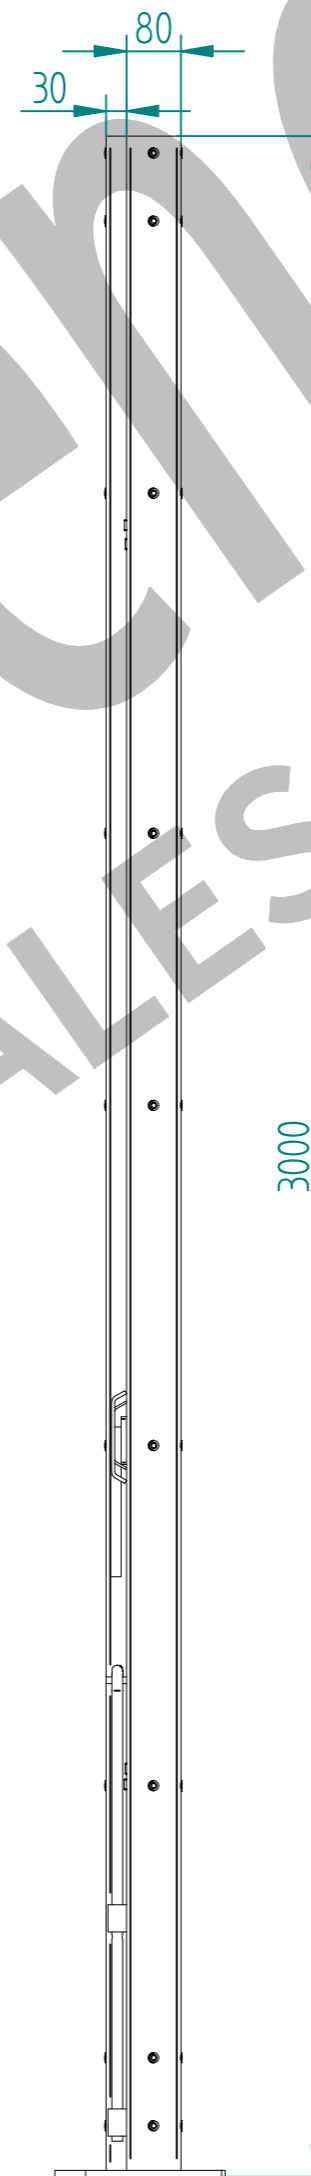

NAME	DATE	TITLE	
DRAWN	LT	18/03/22	MESH-KIT-7135 - 3.0m X 2.0m WIDE SINGLE LEAF BOLT DOWN 358 MESH GATE KIT	
TOLERANCE	± 2mm Unless Stated Otherwise		First Fence Ltd, Kiln Way, Swadincote, Derbyshire, DE11 8EA 01283 512 111 sales@firstfence.co.uk	
3RD ANGLE				SIZE A2
NOTE: SHOULD ANY DISCREPANCIES BE FOUND WITH THIS DRAWING, PLEASE INFORM FIRSTFENCE. COPYRIGHT OF THIS DRAWING IS OWNED BY FIRSTFENCE LIMITED.			REV A	
WEIGHT: 161.3 kg			SHEET 6 OF 8