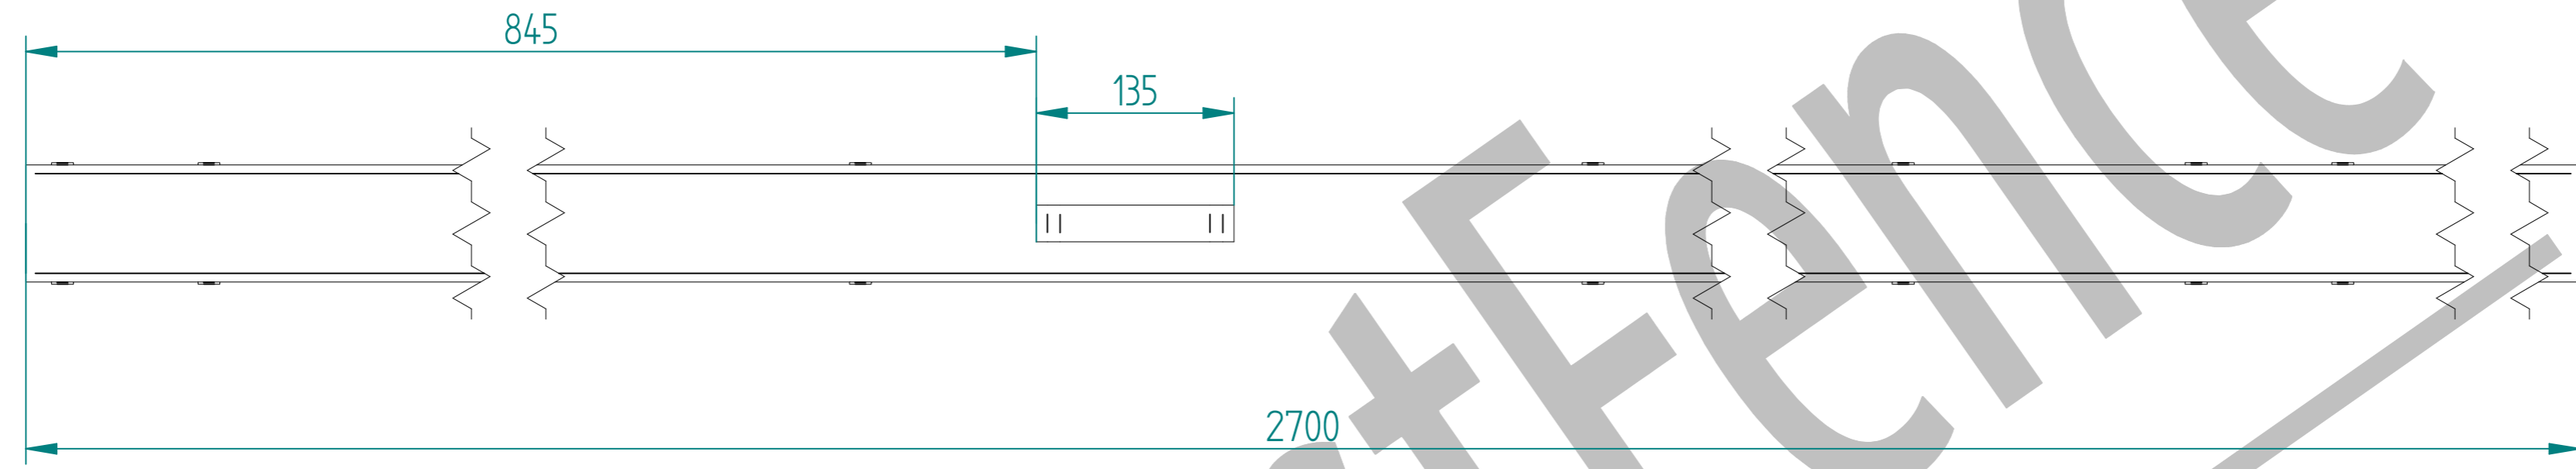

2.0m HIGH DIG IN MESH CATCH GATE POST 80X80 BOX SECTION (AL 2700mm)

	NAME	DATE	TITLE	
DRAWN	LT	25/02/22	MESH-REC-2002 - 2.0m HIGH DIG IN MESH CATCH GATE POST 80X80 BOX SECTION	
TOLERANCE	± 2mm Unless Stated Otherwise		First Fence Ltd, Kiln Way, Swadincote, Derbyshire, DE11 8EA 01283 512 111 sales@firstfence.co.uk	
3RD ANGLE 				NOTE: SHOULD ANY DISCREPANCIES BE FOUND WITH THIS DRAWING, PLEASE INFORM FIRSTFENCE. COPYRIGHT OF THIS DRAWING IS OWNED BY FIRSTFENCE LIMITED. SIZE A2 WEIGHT: 19.2 kg
			REV A	
			SHEET 4 OF 8