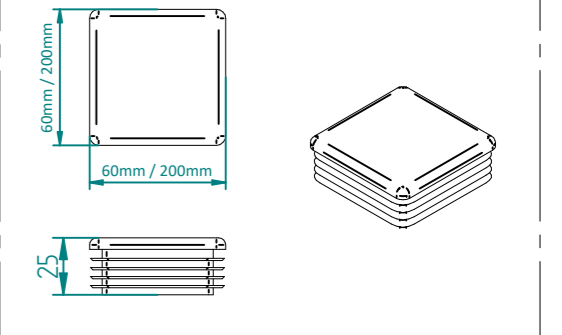

2.0m HIGH DIG IN MESH CATCH GATE POST 80X80 BOX SECTION (AL 2700mm)

	NAME	DATE	TITLE
DRAWN	LT	25/02/22	MESH-REC-2002 - 2.0m HIGH DIG IN MESH CATCH GATE POST 80X80 BOX SECTION
TOLERANCE	± 2mm Unless Stated Otherwise		First Fence Ltd, Kiln Way, Swadincote, Derbyshire, DE11 8EA 01283 512 111 sales@firstfence.co.uk
3RD ANGLE 			
			REV A
			SHEET 4 OF 8

2.0m X 2.0m WIDE SINGLE LEAF BOLT DOWN 358 MESH GATE KIT

RIGHT HAND HUNG
(From Outside Looking In)

ALL GATES & POSTS ARE TO BE FITTED WITH BLACK PLASTIC INSERTS

ALL GATES WITH 80x80/100x100/120x120 BOX SECTION HINGE POSTS ARE TO BE FITTED WITH TWO GALVANISED EYE BOLTS

Item	Component Name	Quantity
A	MESH-SLI-4032 - 358 MESH GATE SLIDER 2.0m X 2.0m WIDE	1
B	MESH-HIN-2032 - 2.0m HIGH BOLT DOWN MESH HINGE GATE POST 100X100 BOX SECTION	1
C	MESH-REC-2022 - 2.0m HIGH BOLT DOWN MESH CATCH GATE POST 80X80 BOX SECTION	1
D	ACCS-GEN-0001 - ADJUSTABLE GATE EYE BZP 130-150mm CW 20	2
E	ACCS-GEN-0101 - UNIVERSAL GATE DROP BOLT	1
F	ACCS-RIB-0003 - 60x60 BLACK RIBBED INSERTS	2
G	ACCS-RIB-0005 - 80x80 BLACK RIBBED INSERTS	1
H	ACCS-RIB-0006 - 100X100 BLACK RIBBED INSERTS	1