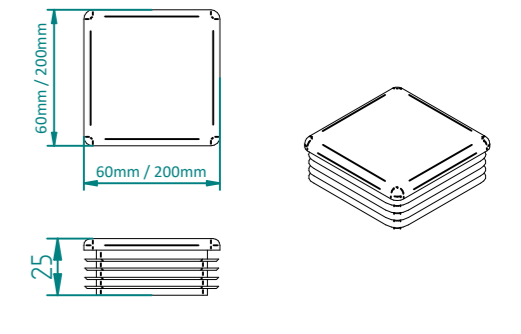

2.0m X 2.0m WIDE SINGLE LEAF DIG IN 358 MESH GATE KIT

RIGHT HAND HUNG
(From Outside Looking In)

ALL GATES & POSTS ARE TO BE FITTED WITH BLACK PLASTIC INSERTS

ALL GATES WITH 80x80/100x100/120x120 BOX SECTION HINGE POSTS ARE TO BE FITTED WITH TWO GALVANISED EYE BOLTS

Item	Component Name	Quantity
A	MESH-SLI-4032 - 358 MESH GATE SLIDER 2.0m X 2.0m WIDE	1
B	MESH-HIN-2022 - 2.0m HIGH DIG IN MESH HINGE GATE POST 100X100 BOX SECTION	1
C	MESH-REC-2002 - 2.0m HIGH DIG IN MESH CATCH GATE POST 80X80 BOX SECTION	1
D	ACCS-GEN-0001 - ADJUSTABLE GATE EYE BZP 130-150mm CW 20	2
E	ACCS-GEN-0101 - UNIVERSAL GATE DROP BOLT	1
F	ACCS-RIB-0003 - 60x60 BLACK RIBBED INSERTS	2
G	ACCS-RIB-0005 - 80x80 BLACK RIBBED INSERTS	1
H	ACCS-RIB-0006 - 100X100 BLACK RIBBED INSERTS	1

2.0m HIGH DIG IN MESH HINGE GATE POST 100X100 BOX SECTION (AL 2700mm)

TO BE WELDED CENTRAL TO POST

	NAME	DATE	TITLE
DRAWN	LT	25/02/22	MESH-HIN-2022 - 2.0m HIGH DIG IN MESH HINGE GATE POST 100X100 BOX SECTION
TOLERANCE	± 2mm Unless Stated Otherwise		First Fence Ltd, Kiln Way, Swadlincote, Derbyshire, DE11 8EA 01283 512 111 sales@firstfence.co.uk
3RD ANGLE			
			REV A

2.0m X 2.0m WIDE SINGLE LEAF BOLT DOWN 358 MESH GATE KIT

RIGHT HAND HUNG
(From Outside Looking In)

ALL GATES & POSTS ARE TO BE FITTED WITH BLACK PLASTIC INSERTS

ALL GATES WITH 80x80/100x100/120x120 BOX SECTION HINGE POSTS ARE TO BE FITTED WITH TWO GALVANISED EYE BOLTS