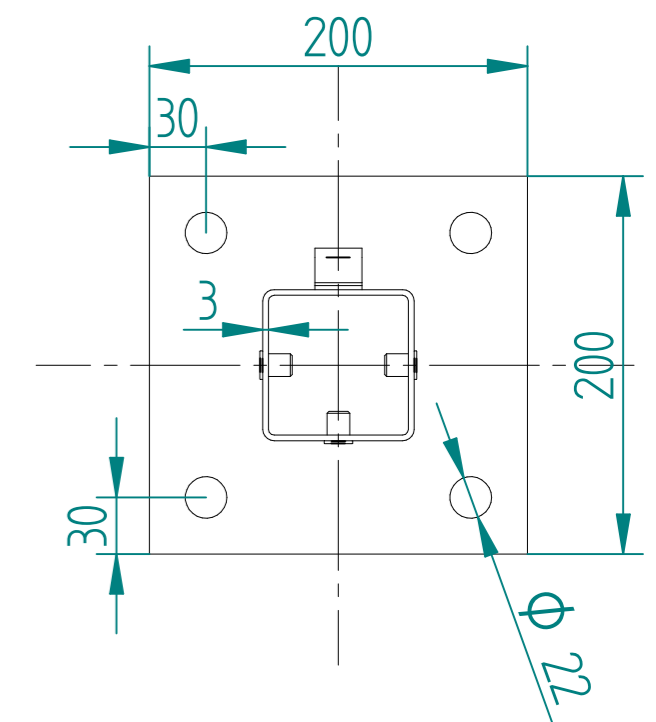

2.0m HIGH BOLT DOWN MESH CATCH GATE POST 80X80 BOX SECTION

	NAME	DATE	TITLE
DRAWN	LT	25/02/22	MESH-REC-2022 - 2.0m HIGH BOLT DOWN MESH CATCH GATE POST 80X80 BOX SECTION
TOLERANCE	± 2mm Unless Stated Otherwise		First Fence Ltd, Kiln Way, Swadlincote, Derbyshire, DE11 8EA 01283 512 111 sales@firstfence.co.uk
3RD ANGLE 			NOTE: SHOULD ANY DISCREPANCIES BE FOUND WITH THIS DRAWING, PLEASE INFORM FIRSTFENCE. COPYRIGHT OF THIS DRAWING IS OWNED BY FIRSTFENCE LIMITED. SIZE A2 WEIGHT: 17.2 kg REV A SHEET 8 OF 8