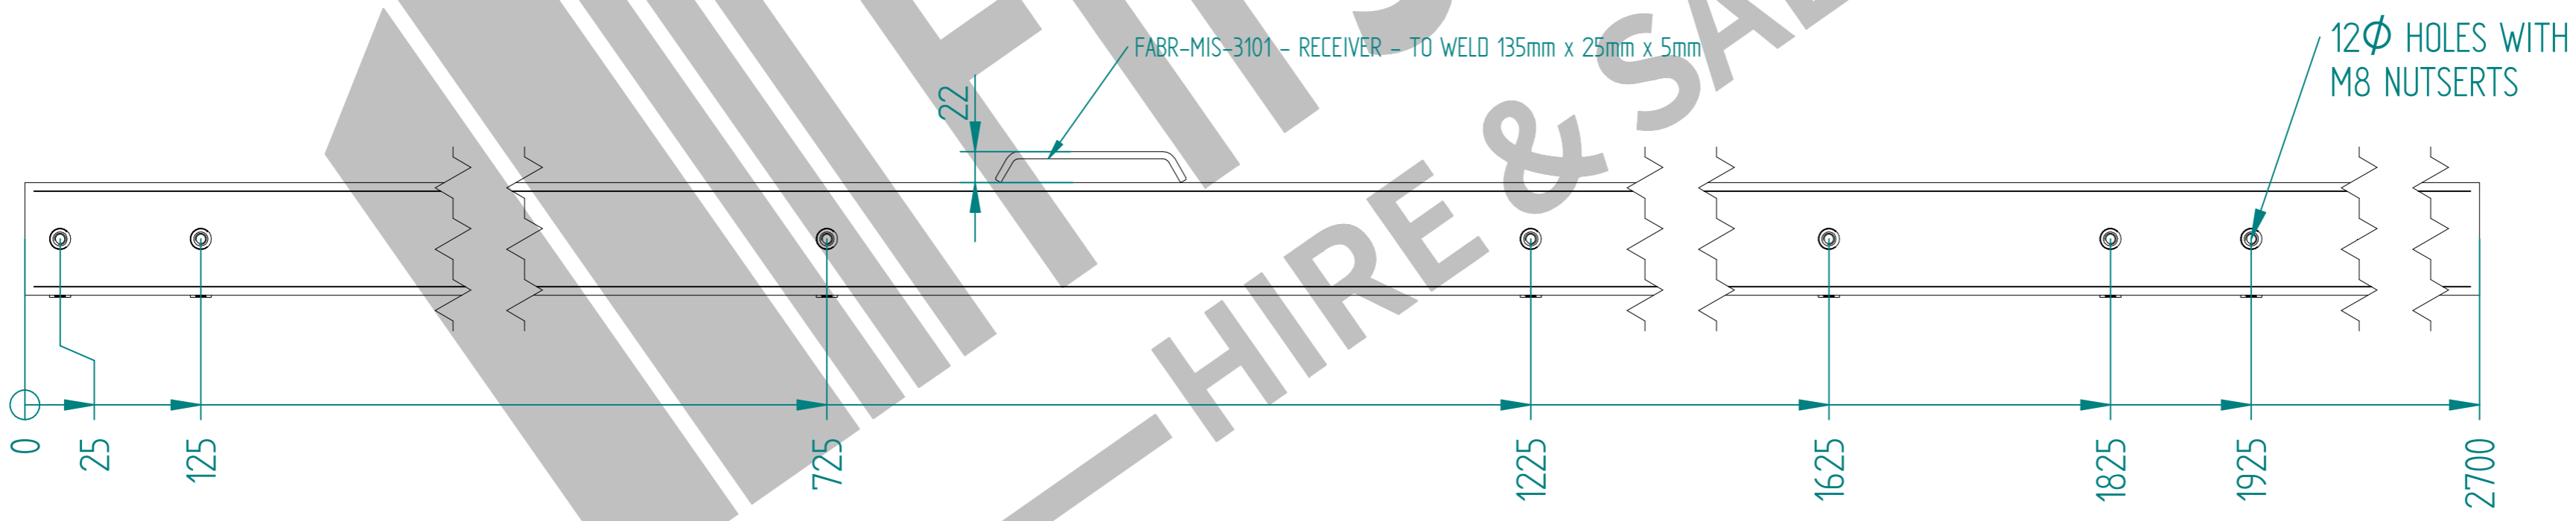

2.0m HIGH DIG IN MESH CATCH GATE POST 80X80 BOX SECTION (AL 2700mm)

	NAME	DATE	TITLE	
DRAWN	LT	25/02/22	MESH-REC-2002 - 2.0m HIGH DIG IN MESH CATCH GATE POST 80X80 BOX SECTION	
TOLERANCE	± 2mm Unless Stated Otherwise		First Fence Ltd, Kiln Way, Swadincote, Derbyshire, DE11 8EA 01283 512 111 sales@firstfence.co.uk	
3RD ANGLE 				NOTE: SHOULD ANY DISCREPANCIES BE FOUND WITH THIS DRAWING, PLEASE INFORM FIRSTFENCE. COPYRIGHT OF THIS DRAWING IS OWNED BY FIRSTFENCE LIMITED. SIZE A2 WEIGHT: 19.2 kg
			REV A	
			SHEET 4 OF 8