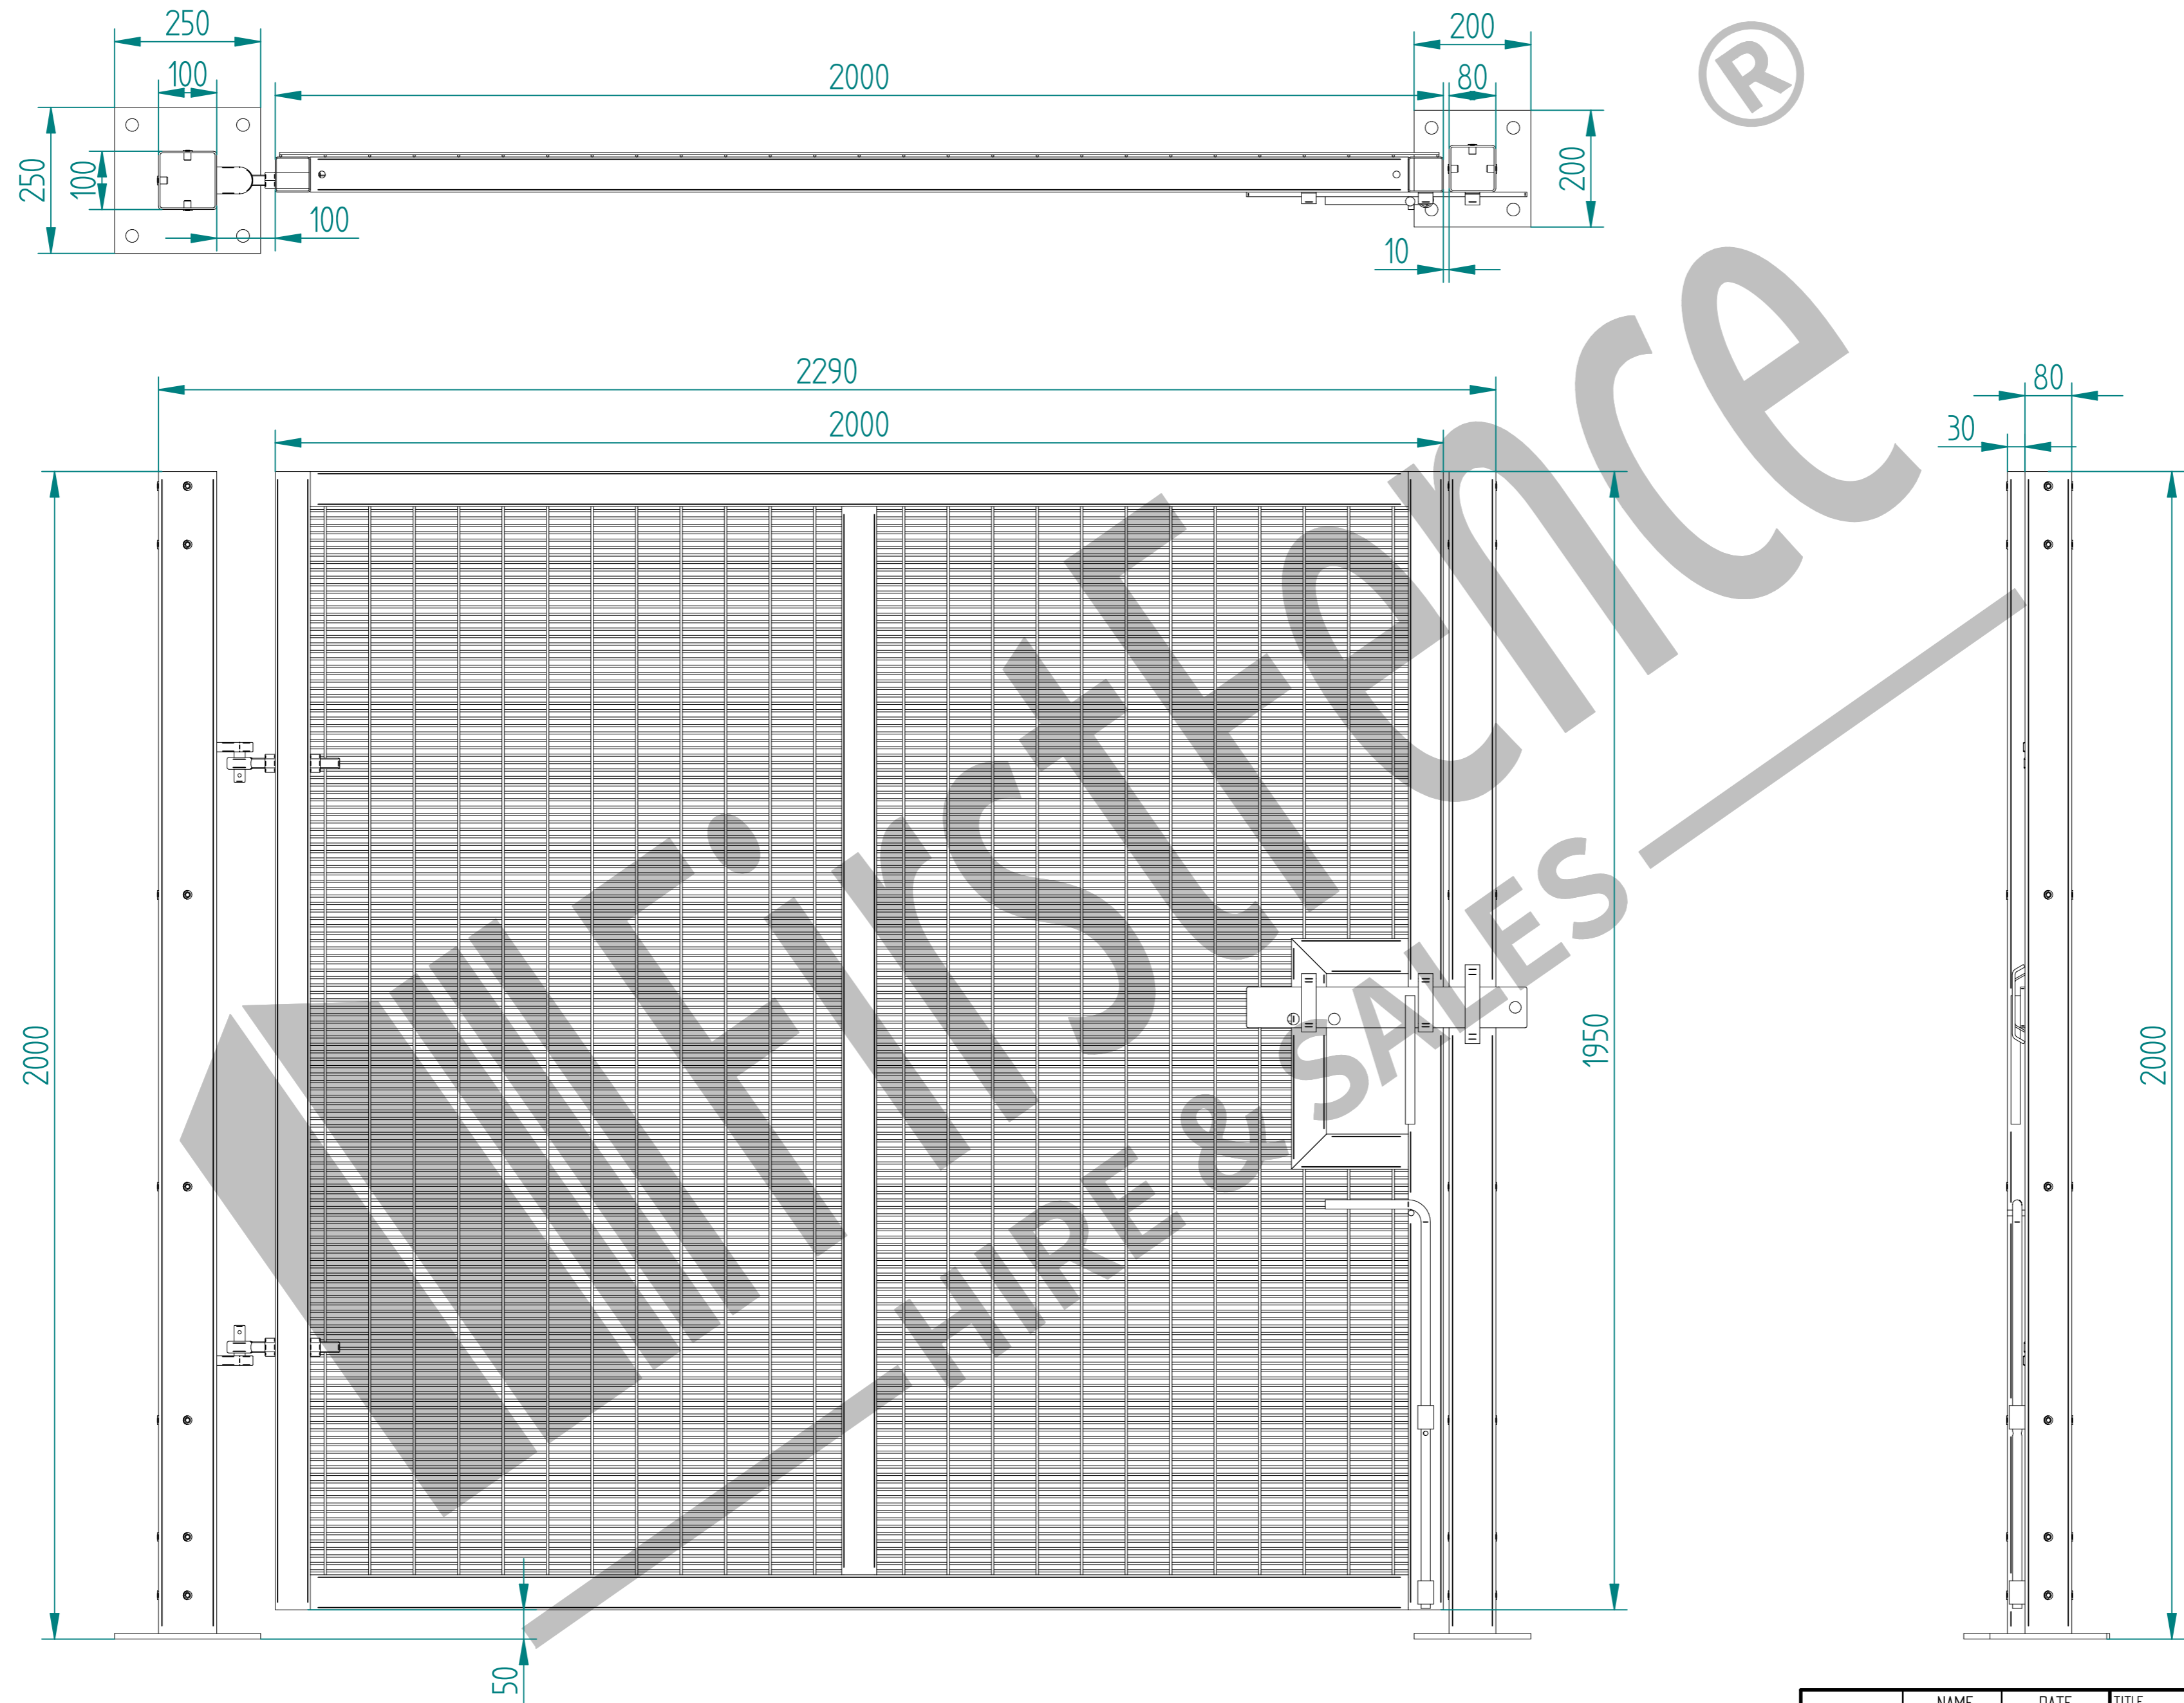

NAME	DATE	TITLE
DRAWN	LT	25/02/22	MESH-KIT-7115 - 2.0m X 2.0m WIDE SINGLE LEAF BOLT DOWN 358 MESH GATE KIT
TOLERANCE	± 2mm Unless Stated Otherwise		First Fence Ltd, Kiln Way, Swadincote, Derbyshire, DE11 8EA 01283 512 111 sales@firstfence.co.uk
3RD ANGLE			NOTE: SHOULD ANY DISCREPANCIES BE FOUND WITH THIS DRAWING, PLEASE INFORM FIRSTFENCE. COPYRIGHT OF THIS DRAWING IS OWNED BY FIRSTFENCE LIMITED. SIZE A2 WEIGHT: 116.7 kg
			REV A
			SHEET 6 OF 8