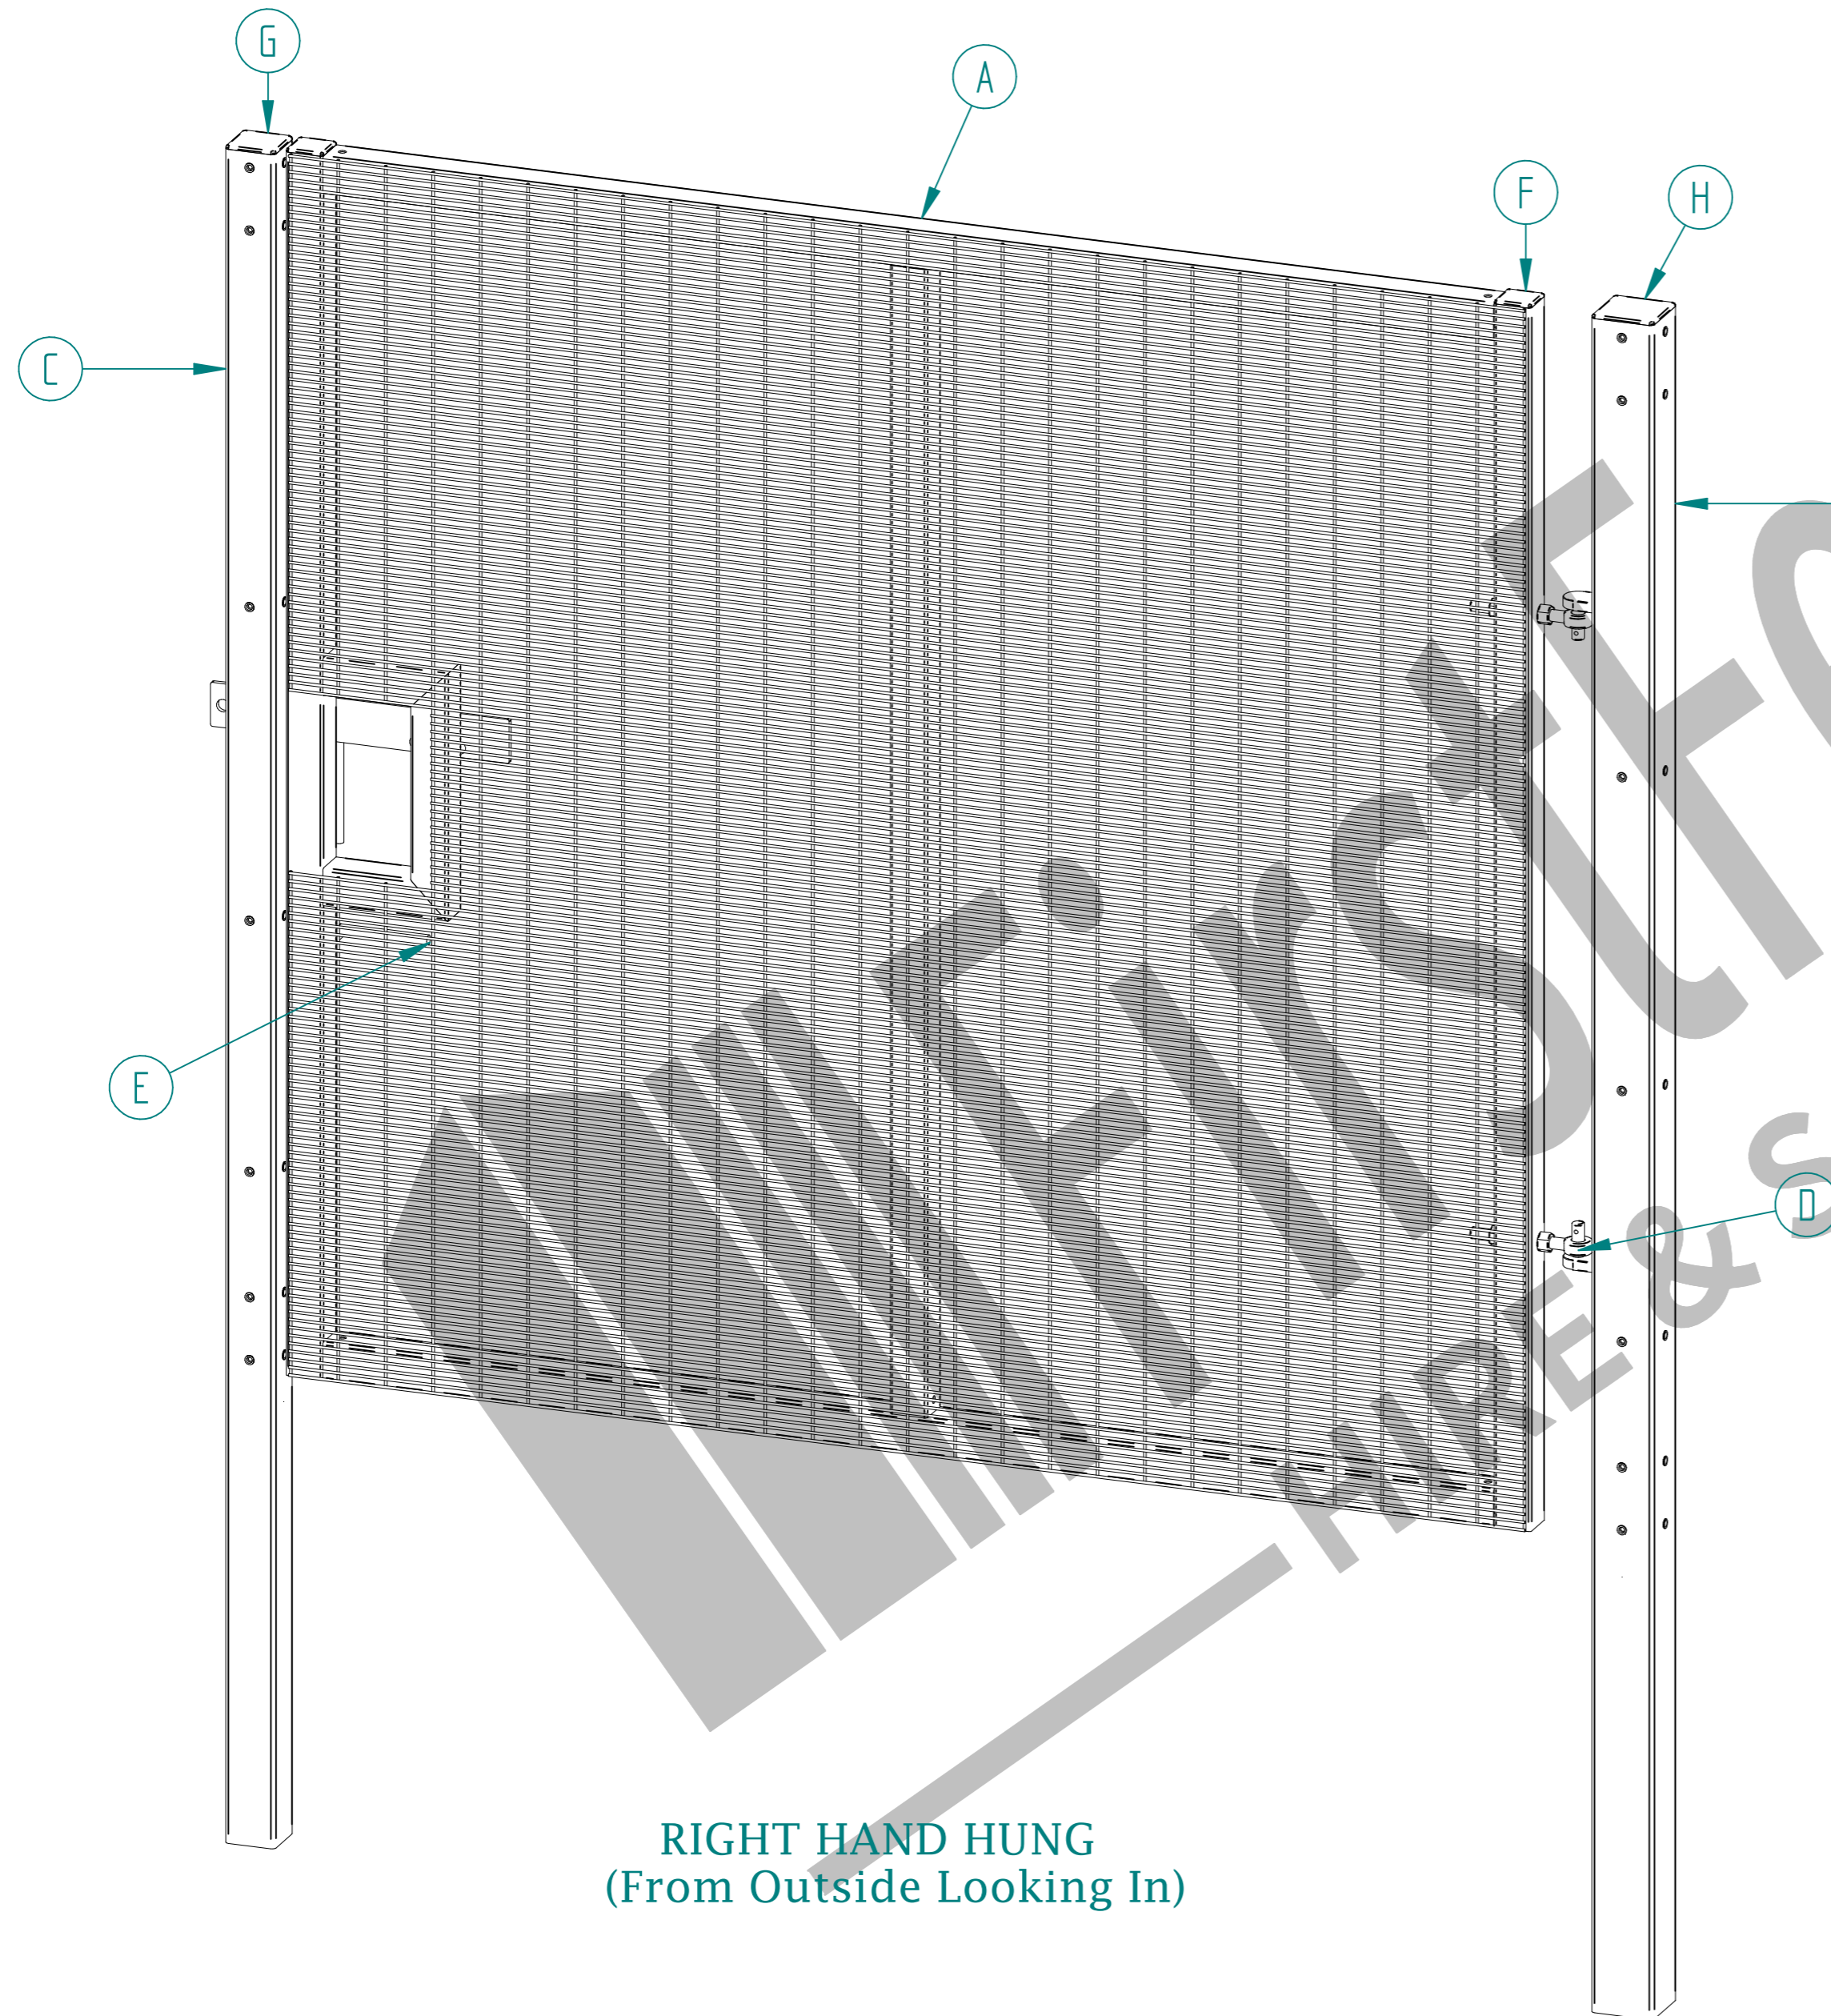

2.0m X 2.0m WIDE SINGLE LEAF DIG IN 358 MESH GATE KIT

RIGHT HAND HUNG
(From Outside Looking In)

ALL GATES & POSTS ARE TO BE FITTED WITH BLACK PLASTIC INSERTS

ALL GATES WITH 80x80/100x100/120x120 BOX SECTION HINGE POSTS ARE TO BE FITTED WITH TWO GALVANISED EYE BOLTS

Item	Component Name	Quantity
A	MESH-SLI-4032 - 358 MESH GATE SLIDER 2.0m X 2.0m WIDE	1
B	MESH-HIN-2022 - 2.0m HIGH DIG IN MESH HINGE GATE POST 100X100 BOX SECTION	1
C	MESH-REC-2002 - 2.0m HIGH DIG IN MESH CATCH GATE POST 80X80 BOX SECTION	1
D	ACCS-GEN-0001 - ADJUSTABLE GATE EYE BZP 130-150mm CW 20	2
E	ACCS-GEN-0101 - UNIVERSAL GATE DROP BOLT	1
F	ACCS-RIB-0003 - 60x60 BLACK RIBBED INSERTS	2
G	ACCS-RIB-0005 - 80x80 BLACK RIBBED INSERTS	1
H	ACCS-RIB-0006 - 100X100 BLACK RIBBED INSERTS	1

NAME	DATE	TITLE
LT	25/02/22	MESH-KIT-7114 - 2.0m X 2.0m WIDE SINGLE LEAF DIG IN 358 MESH GATE KIT
TOLERANCE ± 2mm Unless Stated Otherwise		First Fence Ltd, Kiln Way, Swadlincote, Derbyshire, DE11 8EA 01283 512 111 sales@firstfence.co.uk
3RD ANGLE		NOTE: SHOULD ANY DISCREPANCIES BE FOUND WITH THIS DRAWING, PLEASE INFORM FIRSTFENCE. COPYRIGHT OF THIS DRAWING IS OWNED BY FIRSTFENCE LIMITED. SIZE A2 WEIGHT: 120.7 kg REV A

2.0m HIGH DIG IN MESH HINGE GATE POST 100X100 BOX SECTION (AL 2700mm)

TO BE WELDED CENTRAL TO POST

	NAME	DATE	TITLE
DRAWN	LT	25/02/22	MESH-HIN-2022 - 2.0m HIGH DIG IN MESH HINGE GATE POST 100X100 BOX SECTION
TOLERANCE	± 2mm Unless Stated Otherwise		First Fence Ltd, Kiln Way, Swadlincote, Derbyshire, DE11 8EA 01283 512 111 sales@firstfence.co.uk
3RD ANGLE			
			REV A