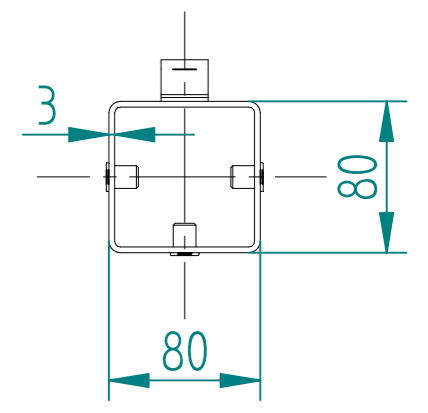

2.0m HIGH DIG IN MESH HINGE GATE POST 100X100 BOX SECTION (AL 2700mm)

TO BE WELDED CENTRAL TO POST

	NAME	DATE	TITLE
DRAWN	LT	25/02/22	MESH-HIN-2022 - 2.0m HIGH DIG IN MESH HINGE GATE POST 100X100 BOX SECTION
TOLERANCE	± 2mm Unless Stated Otherwise		First Fence Ltd, Kiln Way, Swadlincote, Derbyshire, DE11 8EA 01283 512 111 sales@firstfence.co.uk
3RD ANGLE			
			REV A

2.0m HIGH DIG IN MESH CATCH GATE POST 80X80 BOX SECTION (AL 2700mm)

	NAME	DATE	TITLE
DRAWN	LT	25/02/22	MESH-REC-2002 - 2.0m HIGH DIG IN MESH CATCH GATE POST 80X80 BOX SECTION
TOLERANCE	± 2mm Unless Stated Otherwise		First Fence Ltd, Kiln Way, Swadincote, Derbyshire, DE11 8EA 01283 512 111 sales@firstfence.co.uk
3RD ANGLE 			
			REV A
			SHEET 4 OF 8

2.0m X 2.0m WIDE SINGLE LEAF BOLT DOWN 358 MESH GATE KIT

RIGHT HAND HUNG
(From Outside Looking In)

ALL GATES & POSTS ARE TO BE FITTED WITH BLACK PLASTIC INSERTS

ALL GATES WITH 80x80/100x100/120x120 BOX SECTION HINGE POSTS ARE TO BE FITTED WITH TWO GALVANISED EYE BOLTS