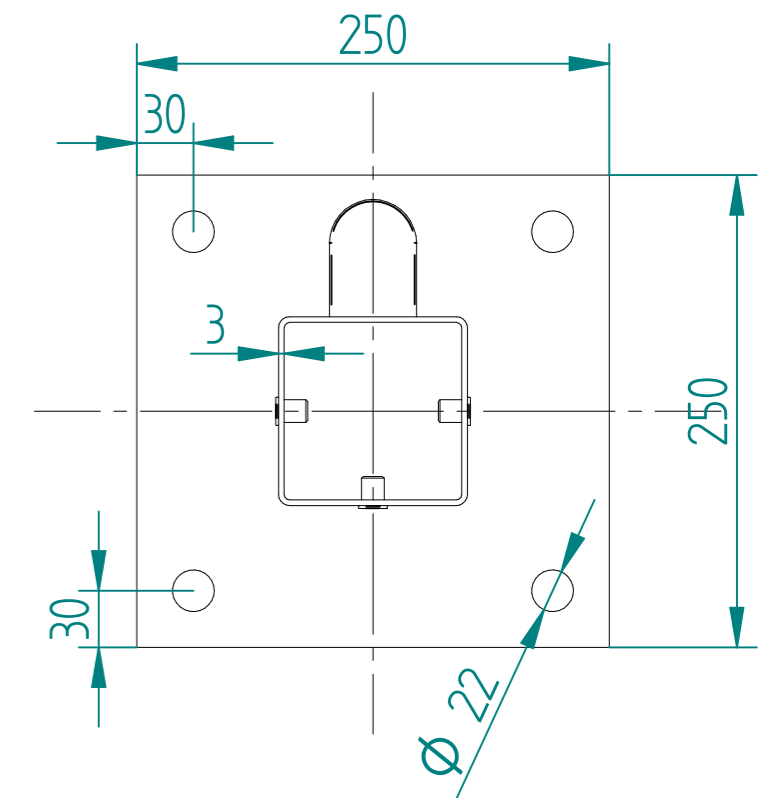

2.0m HIGH BOLT DOWN MESH HINGE GATE POST 100X100 BOX SECTION

	NAME	DATE	TITLE
DRAWN	LT	25/02/22	MESH-HIN-2032 - 2.0m HIGH BOLT DOWN MESH HINGE GATE POST 100X100 BOX SECTION
TOLERANCE	± 2mm Unless Stated Otherwise		First Fence Ltd, Kiln Way, Swadlincote, Derbyshire, DE11 8EA 01283 512 111 sales@firstfence.co.uk
3RD ANGLE 			NOTE: SHOULD ANY DISCREPANCIES BE FOUND WITH THIS DRAWING, PLEASE INFORM FIRSTFENCE. COPYRIGHT OF THIS DRAWING IS OWNED BY FIRSTFENCE LIMITED. SIZE A2 WEIGHT: 17.9 kg REV A