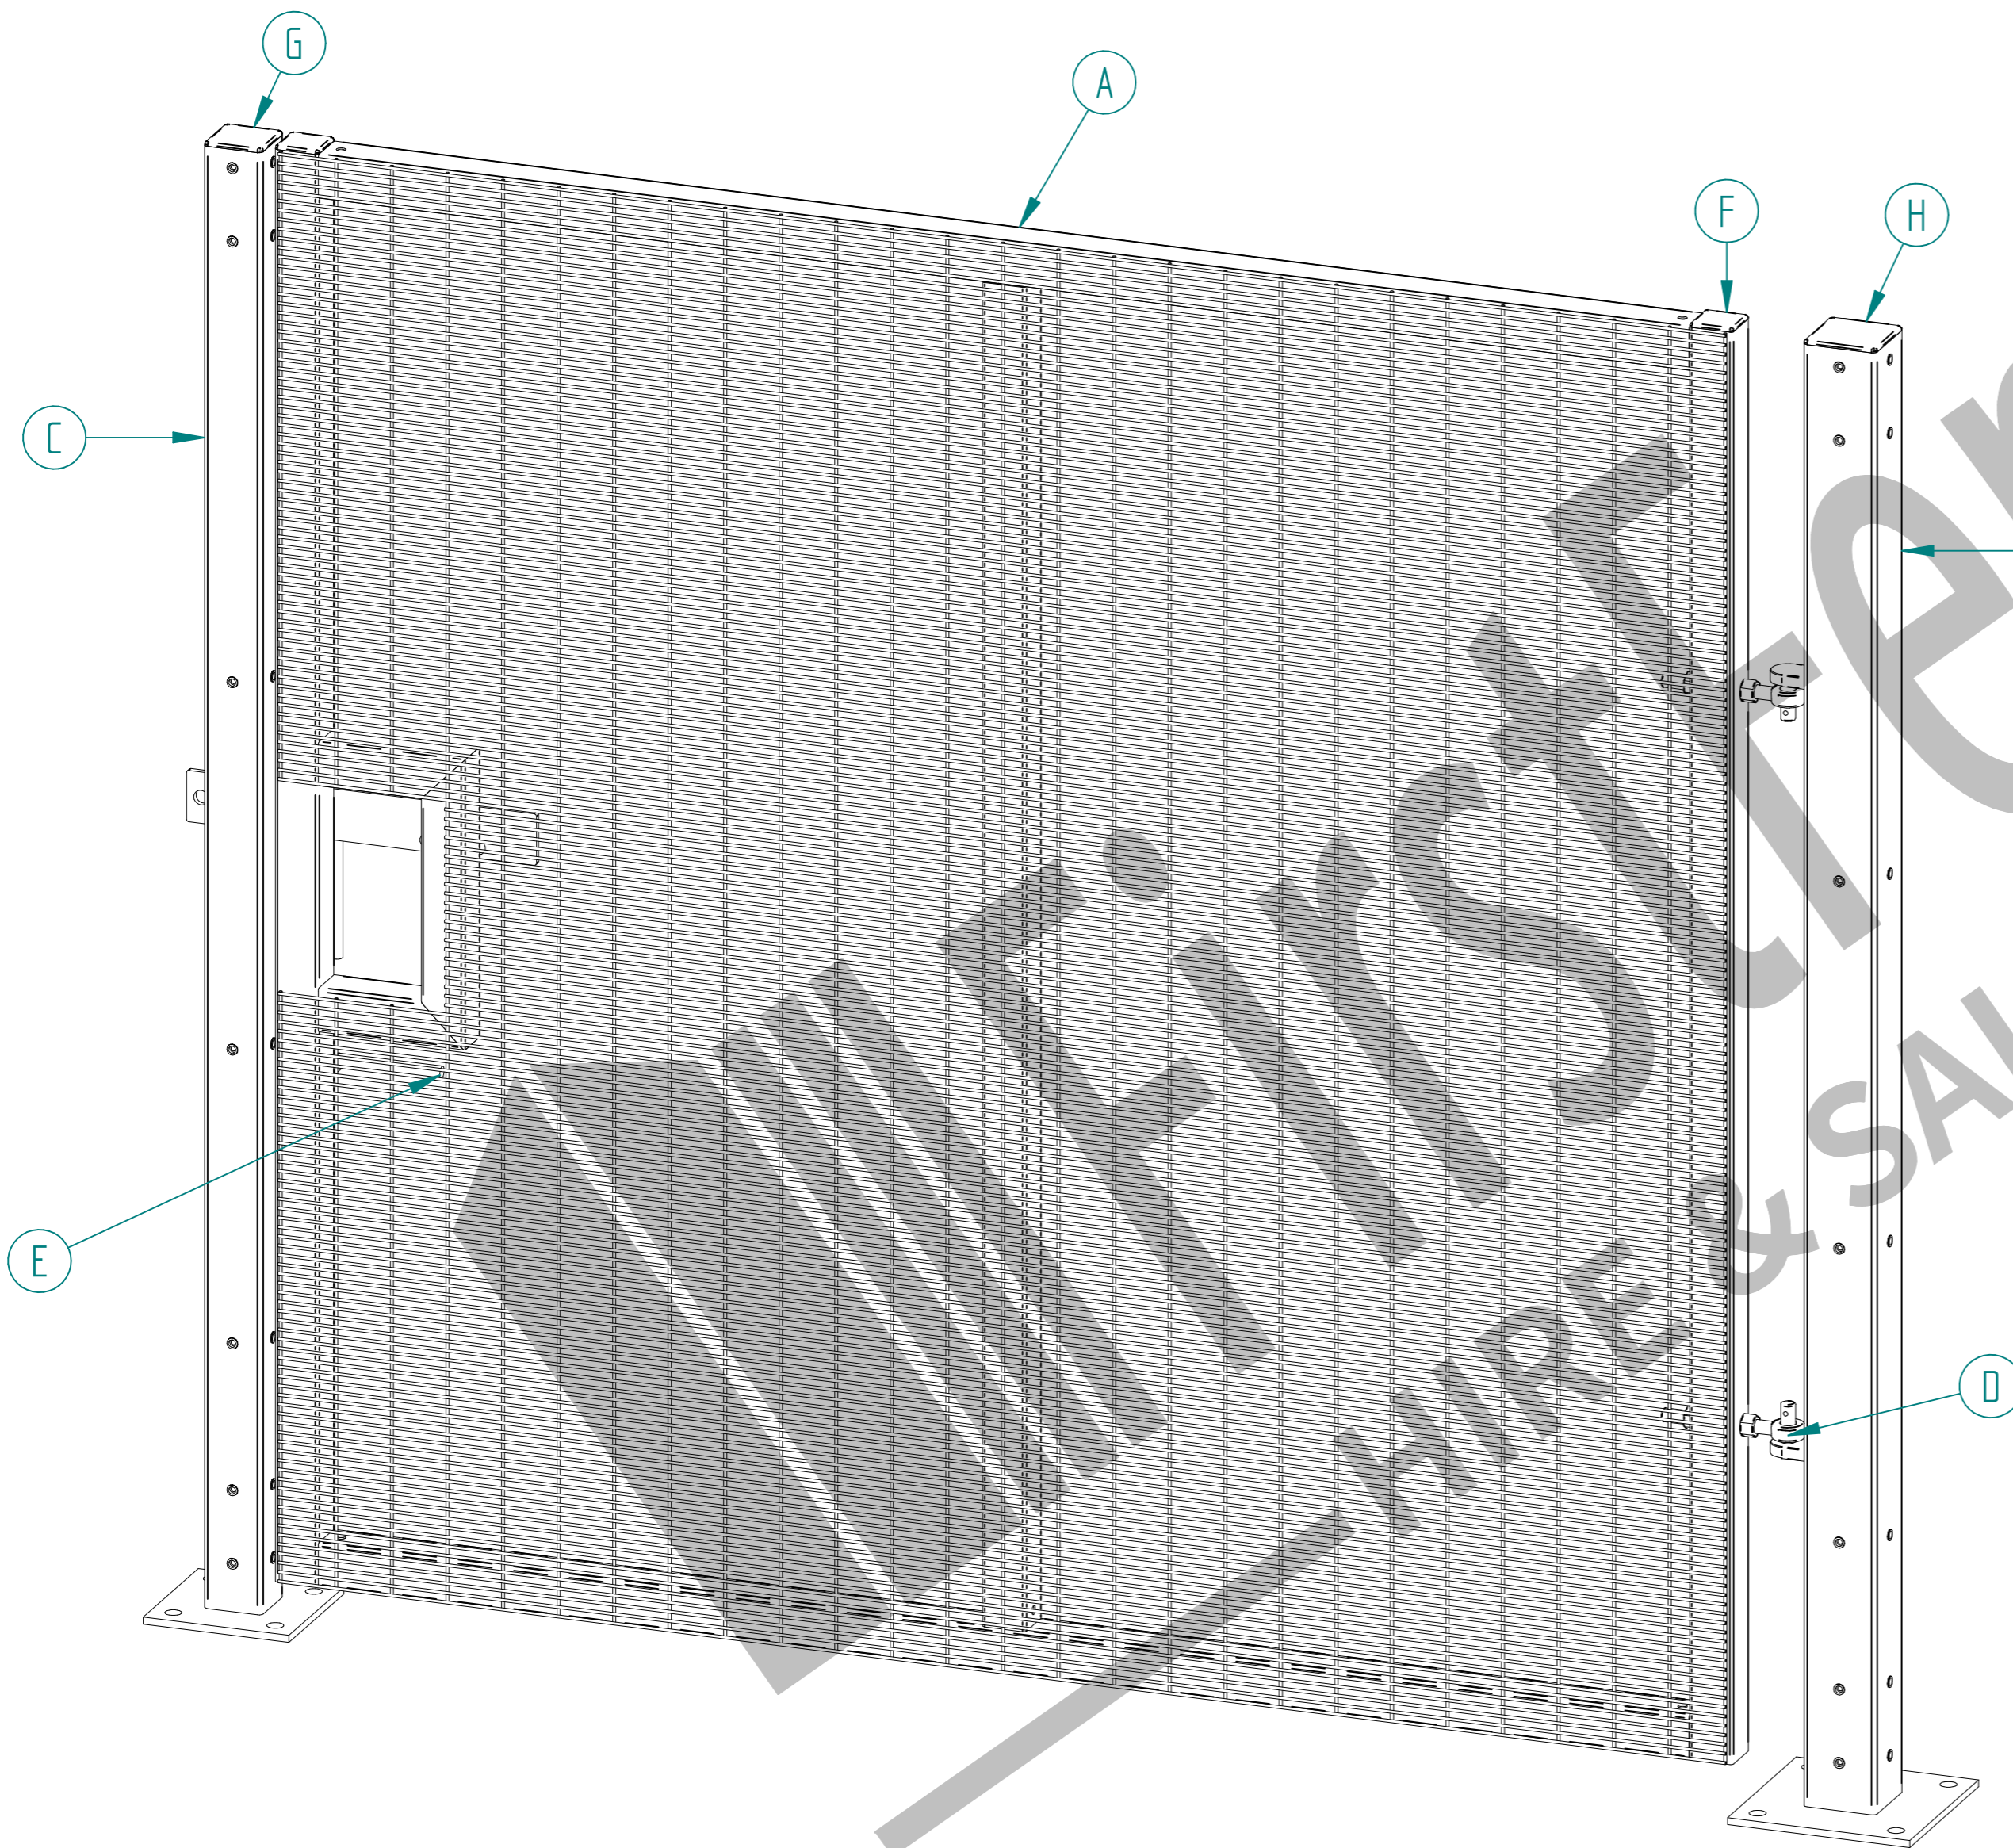

2.0m X 2.0m WIDE SINGLE LEAF DIG IN 358 MESH GATE KIT

RIGHT HAND HUNG
(From Outside Looking In)

ALL GATES & POSTS ARE TO BE FITTED WITH BLACK PLASTIC INSERTS

ALL GATES WITH 80x80/100x100/120x120 BOX SECTION HINGE POSTS ARE TO BE FITTED WITH TWO GALVANISED EYE BOLTS

2.0m HIGH DIG IN MESH HINGE GATE POST 100X100 BOX SECTION (AL 2700mm)

TO BE WELDED CENTRAL TO POST

	NAME	DATE	TITLE
DRAWN	LT	25/02/22	MESH-HIN-2022 - 2.0m HIGH DIG IN MESH HINGE GATE POST 100X100 BOX SECTION
TOLERANCE	± 2mm Unless Stated Otherwise		First Fence Ltd, Kiln Way, Swadlincote, Derbyshire, DE11 8EA 01283 512 111 sales@firstfence.co.uk
3RD ANGLE			
			REV A

2.0m HIGH DIG IN MESH CATCH GATE POST 80X80 BOX SECTION (AL 2700mm)

	NAME	DATE	TITLE
DRAWN	LT	25/02/22	MESH-REC-2002 - 2.0m HIGH DIG IN MESH CATCH GATE POST 80X80 BOX SECTION
TOLERANCE	± 2mm Unless Stated Otherwise		First Fence Ltd, Kiln Way, Swadincote, Derbyshire, DE11 8EA 01283 512 111 sales@firstfence.co.uk
3RD ANGLE 			
			REV A
			SHEET 4 OF 8

2.0m X 2.0m WIDE SINGLE LEAF BOLT DOWN 358 MESH GATE KIT

RIGHT HAND HUNG
(From Outside Looking In)

ALL GATES & POSTS ARE TO BE FITTED WITH BLACK PLASTIC INSERTS

ALL GATES WITH 80x80/100x100/120x120 BOX SECTION HINGE POSTS ARE TO BE FITTED WITH TWO GALVANISED EYE BOLTS