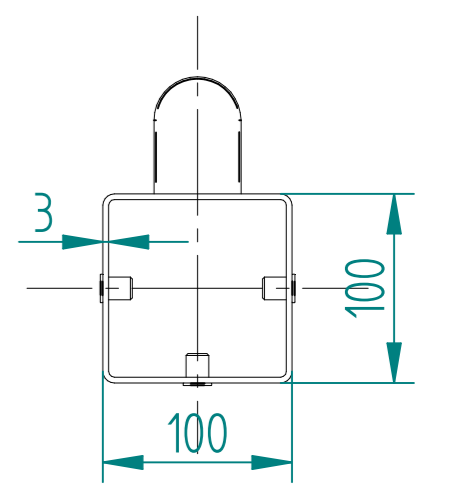

Item	Component Name	Quantity
A	MESH-SLI-4032 - 358 MESH GATE SLIDER 2.0m X 2.0m WIDE	1
B	MESH-HIN-2022 - 2.0m HIGH DIG IN MESH HINGE GATE POST 100X100 BOX SECTION	1
C	MESH-REC-2002 - 2.0m HIGH DIG IN MESH CATCH GATE POST 80X80 BOX SECTION	1
D	ACCS-GEN-0001 - ADJUSTABLE GATE EYE BZP 130-150mm CW 20	2
E	ACCS-GEN-0101 - UNIVERSAL GATE DROP BOLT	1
F	ACCS-RIB-0003 - 60x60 BLACK RIBBED INSERTS	2
G	ACCS-RIB-0005 - 80x80 BLACK RIBBED INSERTS	1
H	ACCS-RIB-0006 - 100X100 BLACK RIBBED INSERTS	1

NAME	DATE	TITLE
LT	25/02/22	MESH-KIT-7114 - 2.0m X 2.0m WIDE SINGLE LEAF DIG IN 358 MESH GATE KIT
TOLERANCE ± 2mm Unless Stated Otherwise		First Fence Ltd, Kiln Way, Swadlincote, Derbyshire, DE11 8EA 01283 512 111 sales@firstfence.co.uk
3RD ANGLE		NOTE: SHOULD ANY DISCREPANCIES BE FOUND WITH THIS DRAWING, PLEASE INFORM FIRSTFENCE. COPYRIGHT OF THIS DRAWING IS OWNED BY FIRSTFENCE LIMITED. SIZE A2 WEIGHT: 120.7 kg REV A

2.0m HIGH DIG IN MESH HINGE GATE POST 100X100 BOX SECTION (AL 2700mm)

TO BE WELDED CENTRAL TO POST

	NAME	DATE	TITLE
DRAWN	LT	25/02/22	MESH-HIN-2022 - 2.0m HIGH DIG IN MESH HINGE GATE POST 100X100 BOX SECTION
TOLERANCE	± 2mm Unless Stated Otherwise		First Fence Ltd, Kiln Way, Swadlincote, Derbyshire, DE11 8EA 01283 512 111 sales@firstfence.co.uk
3RD ANGLE			
			REV A

2.0m X 2.0m WIDE SINGLE LEAF BOLT DOWN 358 MESH GATE KIT

RIGHT HAND HUNG
(From Outside Looking In)

ALL GATES & POSTS ARE TO BE FITTED WITH BLACK PLASTIC INSERTS

ALL GATES WITH 80x80/100x100/120x120 BOX SECTION HINGE POSTS ARE TO BE FITTED WITH TWO GALVANISED EYE BOLTS