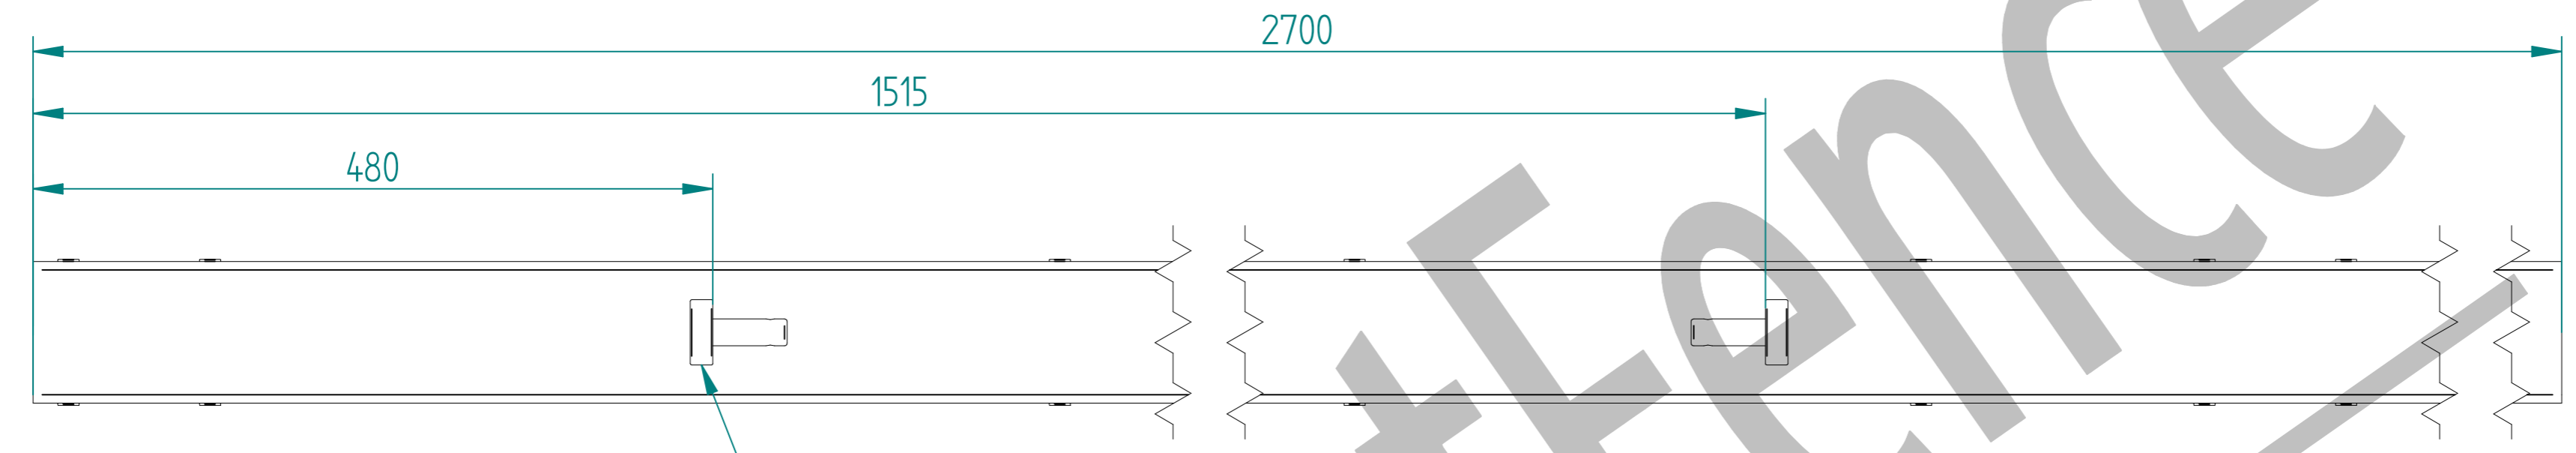

2.0m HIGH DIG IN MESH HINGE GATE POST 100X100 BOX SECTION (AL 2700mm)

TO BE WELDED CENTRAL TO POST