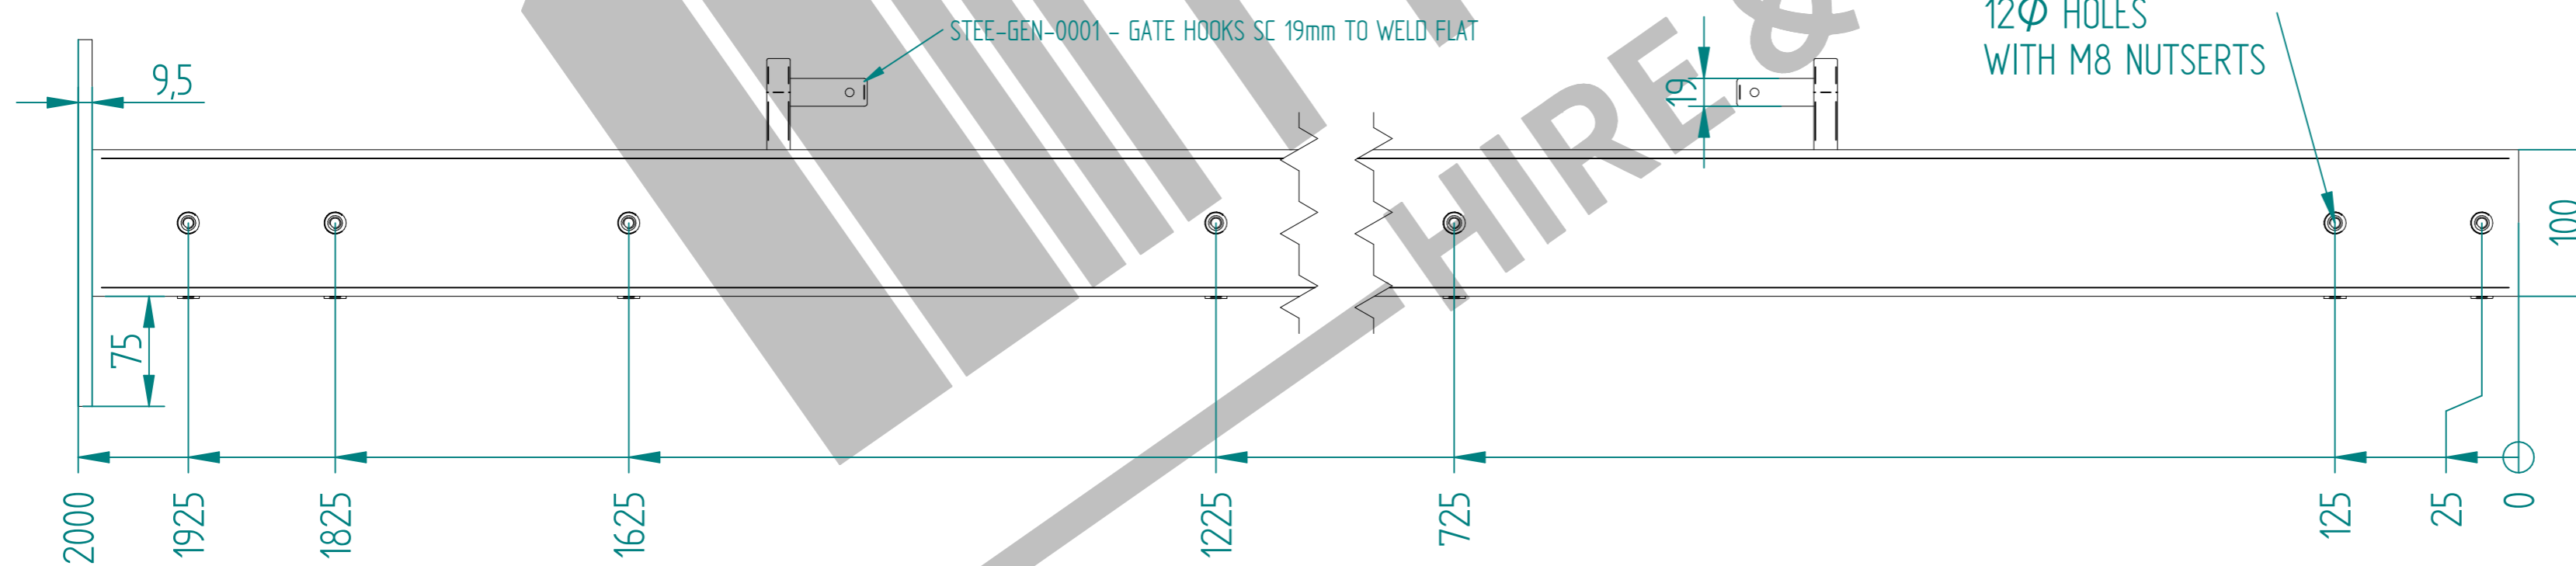

2.0m HIGH BOLT DOWN MESH HINGE GATE POST 100X100 BOX SECTION

	NAME	DATE	TITLE
DRAWN	LT	25/02/22	MESH-HIN-2032 - 2.0m HIGH BOLT DOWN MESH HINGE GATE POST 100X100 BOX SECTION
TOLERANCE	± 2mm Unless Stated Otherwise		First Fence Ltd, Kiln Way, Swadlincote, Derbyshire, DE11 8EA 01283 512 111 sales@firstfence.co.uk
3RD ANGLE 			NOTE: SHOULD ANY DISCREPANCIES BE FOUND WITH THIS DRAWING, PLEASE INFORM FIRSTFENCE. COPYRIGHT OF THIS DRAWING IS OWNED BY FIRSTFENCE LIMITED. SIZE A2 WEIGHT: 17.9 kg REV A