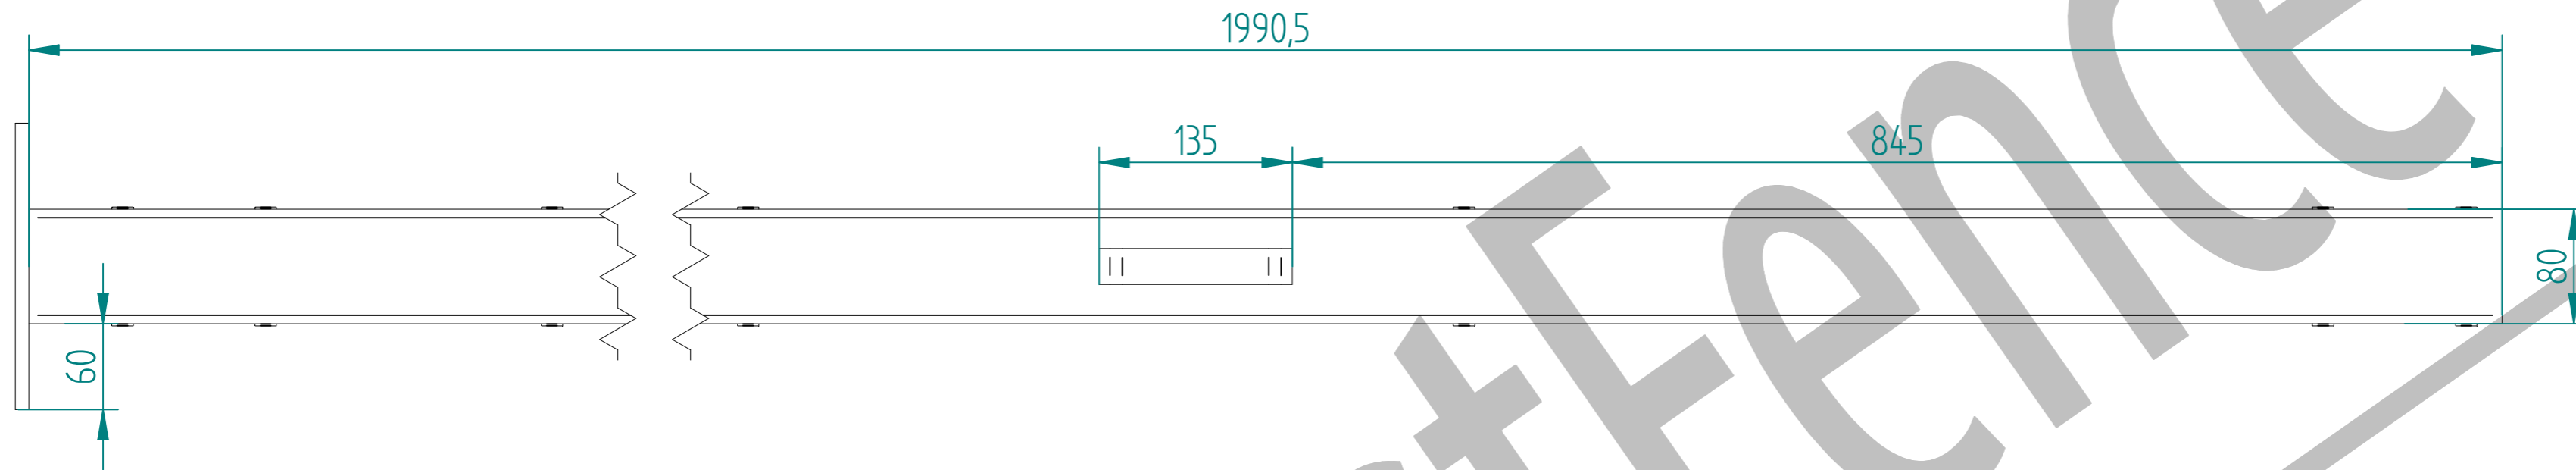

2.0m HIGH BOLT DOWN MESH CATCH GATE POST 80X80 BOX SECTION

	NAME	DATE	TITLE
DRAWN	LT	25/02/22	MESH-REC-2022 - 2.0m HIGH BOLT DOWN MESH CATCH GATE POST 80X80 BOX SECTION
TOLERANCE	± 2mm Unless Stated Otherwise		First Fence Ltd, Kiln Way, Swadlincote, Derbyshire, DE11 8EA 01283 512 111 sales@firstfence.co.uk
3RD ANGLE 			NOTE: SHOULD ANY DISCREPANCIES BE FOUND WITH THIS DRAWING, PLEASE INFORM FIRSTFENCE. COPYRIGHT OF THIS DRAWING IS OWNED BY FIRSTFENCE LIMITED. SIZE A2 WEIGHT: 17.2 kg REV A SHEET 8 OF 8