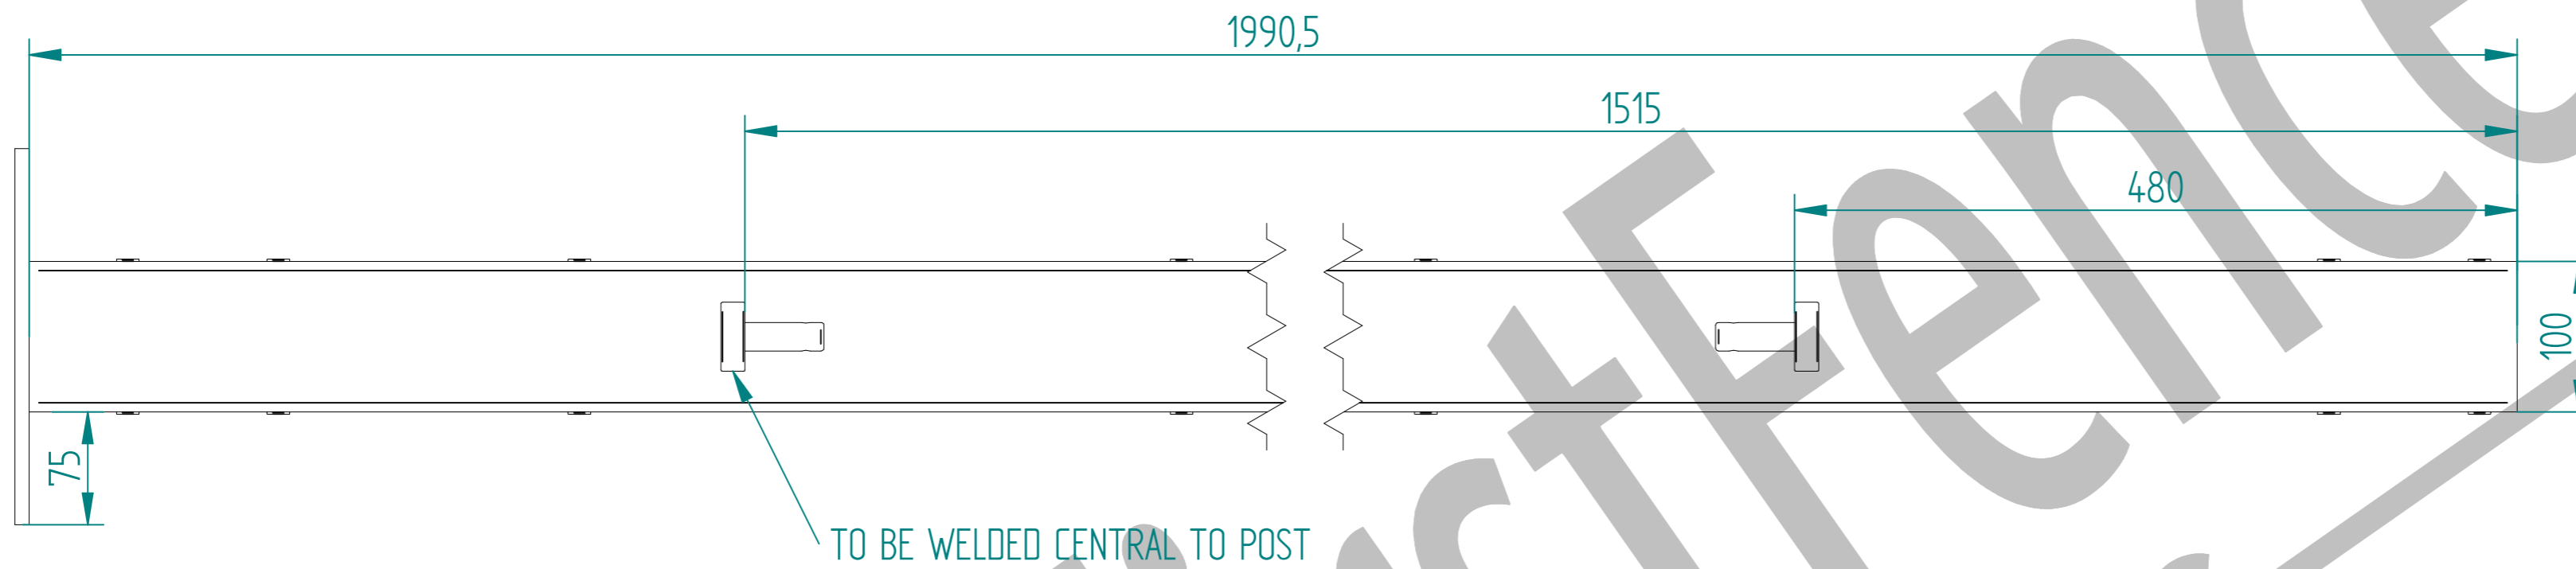

2.0m HIGH BOLT DOWN MESH HINGE GATE POST 100X100 BOX SECTION

	NAME	DATE	TITLE
DRAWN	LT	25/02/22	MESH-HIN-2032 - 2.0m HIGH BOLT DOWN MESH HINGE GATE POST 100X100 BOX SECTION
TOLERANCE	± 2mm Unless Stated Otherwise		First Fence Ltd, Kiln Way, Swadlincote, Derbyshire, DE11 8EA 01283 512 111 sales@firstfence.co.uk
3RD ANGLE 			NOTE: SHOULD ANY DISCREPANCIES BE FOUND WITH THIS DRAWING, PLEASE INFORM FIRSTFENCE. COPYRIGHT OF THIS DRAWING IS OWNED BY FIRSTFENCE LIMITED. SIZE A2 WEIGHT: 17.9 kg REV A