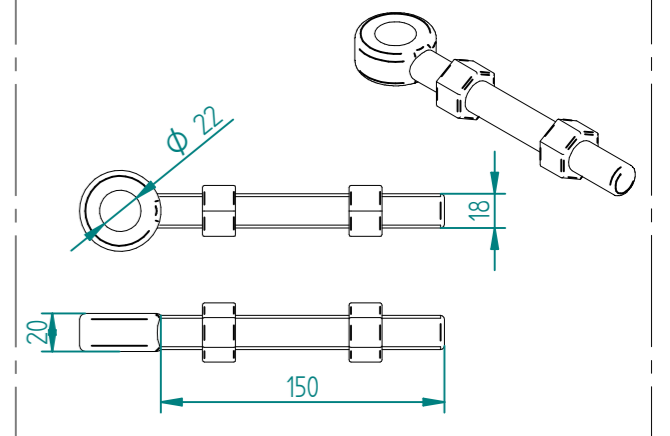

2.0m HIGH DIG IN MESH CATCH GATE POST 80X80 BOX SECTION (AL 2700mm)

	NAME	DATE	TITLE
DRAWN	LT	25/02/22	MESH-REC-2002 - 2.0m HIGH DIG IN MESH CATCH GATE POST 80X80 BOX SECTION
TOLERANCE	± 2mm Unless Stated Otherwise		First Fence Ltd, Kiln Way, Swadincote, Derbyshire, DE11 8EA 01283 512 111 sales@firstfence.co.uk
3RD ANGLE 			
			REV A
			SHEET 4 OF 8

2.0m X 2.0m WIDE SINGLE LEAF BOLT DOWN 358 MESH GATE KIT

RIGHT HAND HUNG
(From Outside Looking In)

ALL GATES & POSTS ARE TO BE FITTED WITH BLACK PLASTIC INSERTS

ALL GATES WITH 80x80/100x100/120x120 BOX SECTION HINGE POSTS ARE TO BE FITTED WITH TWO GALVANISED EYE BOLTS

Item	Component Name	Quantity
A	MESH-SLI-4032 - 358 MESH GATE SLIDER 2.0m X 2.0m WIDE	1
B	MESH-HIN-2032 - 2.0m HIGH BOLT DOWN MESH HINGE GATE POST 100X100 BOX SECTION	1
C	MESH-REC-2022 - 2.0m HIGH BOLT DOWN MESH CATCH GATE POST 80X80 BOX SECTION	1
D	ACCS-GEN-0001 - ADJUSTABLE GATE EYE BZP 130-150mm CW 20	2
E	ACCS-GEN-0101 - UNIVERSAL GATE DROP BOLT	1
F	ACCS-RIB-0003 - 60x60 BLACK RIBBED INSERTS	2
G	ACCS-RIB-0005 - 80x80 BLACK RIBBED INSERTS	1
H	ACCS-RIB-0006 - 100X100 BLACK RIBBED INSERTS	1

NAME	DATE	TITLE
LT	25/02/22	MESH-KIT-7115 - 2.0m X 2.0m WIDE SINGLE LEAF BOLT DOWN 358 MESH GATE KIT
TOLERANCE ± 2mm Unless Stated Otherwise		First Fence Ltd, Kiln Way, Swadlincote, Derbyshire, DE11 8EA 01283 512 111 sales@firstfence.co.uk
3RD ANGLE		NOTE: SHOULD ANY DISCREPANCIES BE FOUND WITH THIS DRAWING, PLEASE INFORM FIRSTFENCE. COPYRIGHT OF THIS DRAWING IS OWNED BY FIRSTFENCE LIMITED. SIZE A2 WEIGHT: 116.7 kg
		REV A