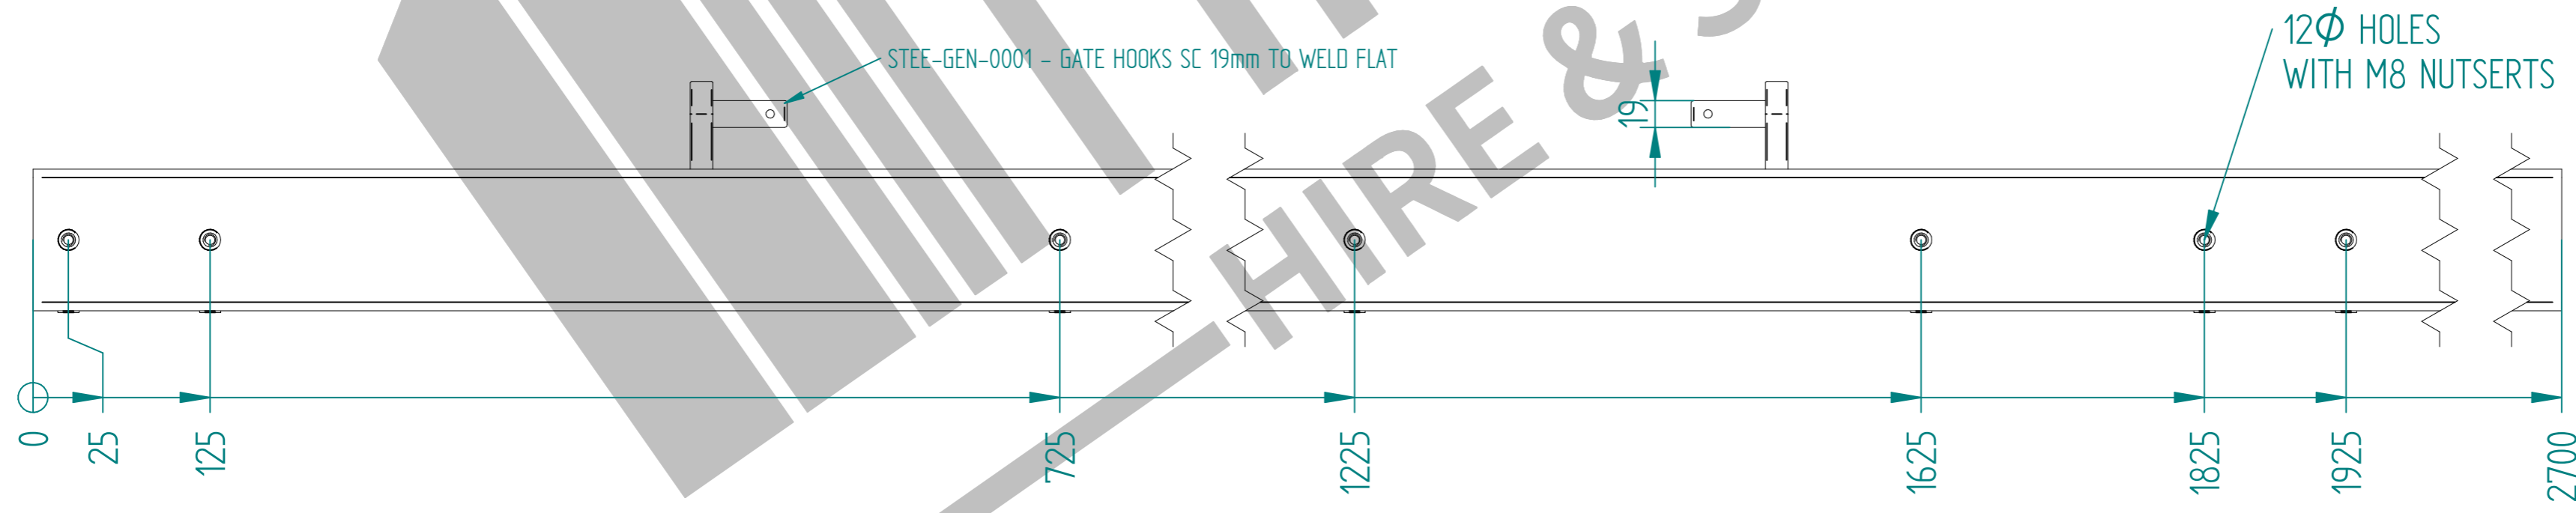

NAME	DATE	TITLE	
DRAWN	LT	25/02/22	MESH-HIN-2022 - 2.0m HIGH DIG IN MESH HINGE GATE POST 100X100 BOX SECTION	
TOLERANCE	± 2mm Unless Stated Otherwise		First Fence Ltd, Kiln Way, Swadlincote, Derbyshire, DE11 8EA 01283 512 111 sales@firstfence.co.uk	
3RD ANGLE				NOTE: SHOULD ANY DISCREPANCIES BE FOUND WITH THIS DRAWING, PLEASE INFORM FIRSTFENCE. COPYRIGHT OF THIS DRAWING IS OWNED BY FIRSTFENCE LIMITED. SIZE A2 WEIGHT: 24.3 kg
			REV A