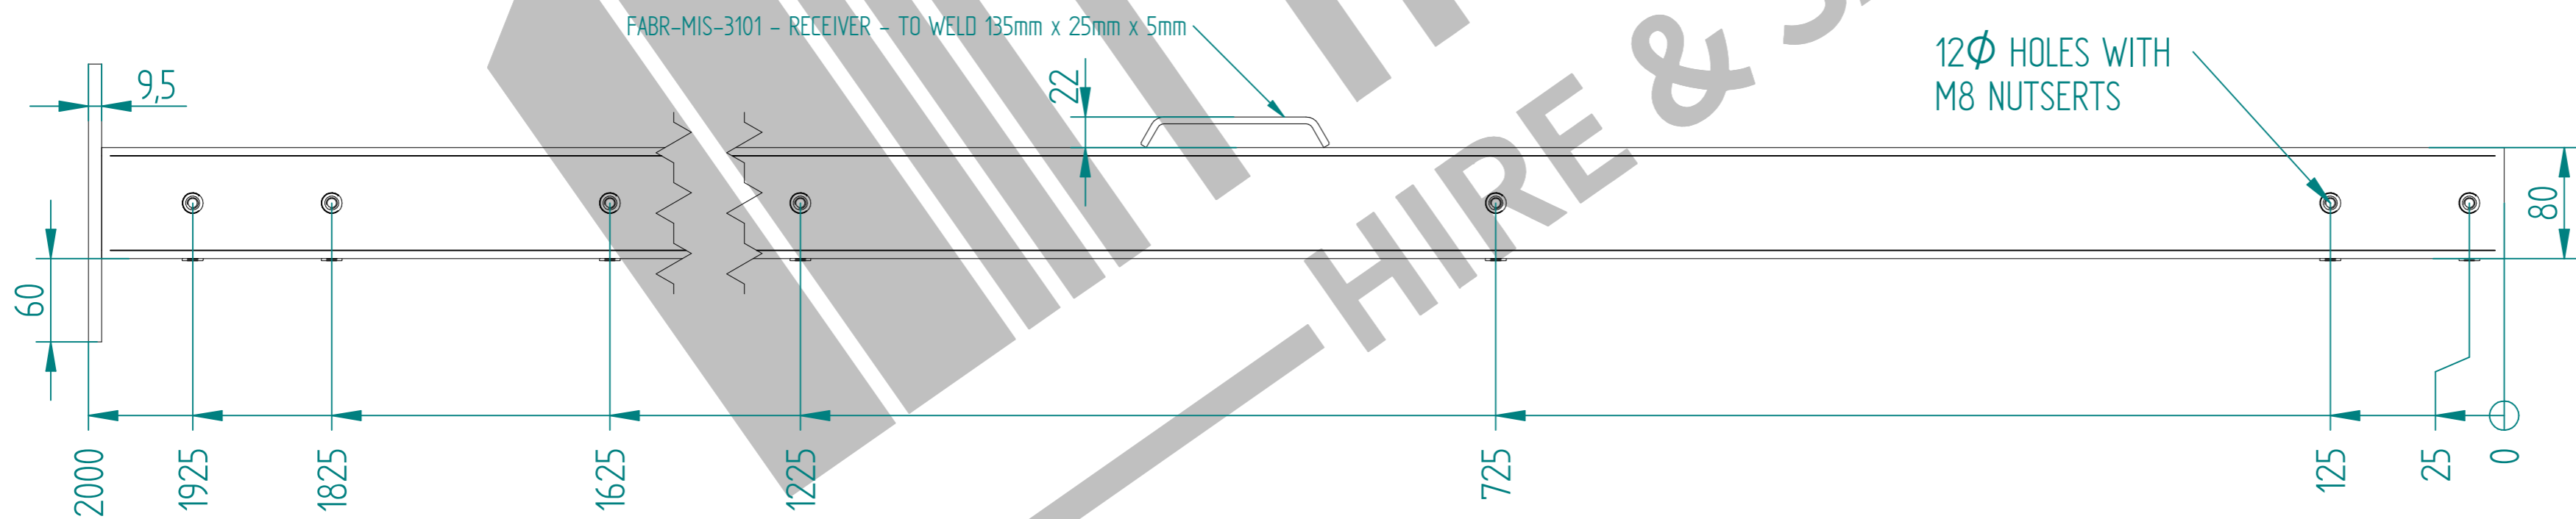

2.0m HIGH BOLT DOWN MESH CATCH GATE POST 80X80 BOX SECTION

	NAME	DATE	TITLE
DRAWN	LT	25/02/22	MESH-REC-2022 - 2.0m HIGH BOLT DOWN MESH CATCH GATE POST 80X80 BOX SECTION
TOLERANCE	± 2mm Unless Stated Otherwise		First Fence Ltd, Kiln Way, Swadlincote, Derbyshire, DE11 8EA 01283 512 111 sales@firstfence.co.uk
3RD ANGLE 			NOTE: SHOULD ANY DISCREPANCIES BE FOUND WITH THIS DRAWING, PLEASE INFORM FIRSTFENCE. COPYRIGHT OF THIS DRAWING IS OWNED BY FIRSTFENCE LIMITED. SIZE A2 WEIGHT: 17.2 kg REV A SHEET 8 OF 8