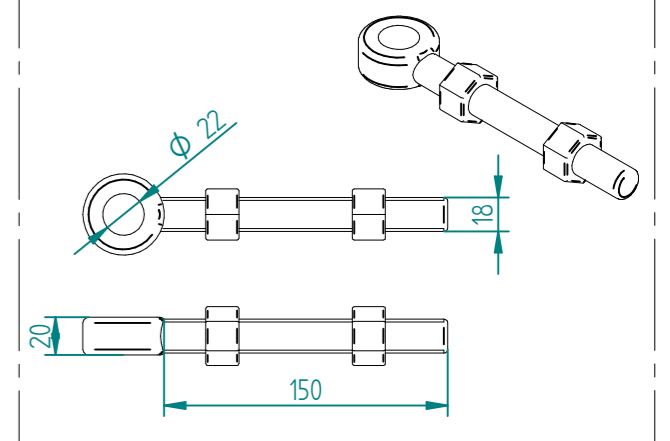

2.0m X 2.0m WIDE SINGLE LEAF DIG IN 358 MESH GATE KIT

RIGHT HAND HUNG
(From Outside Looking In)

ALL GATES & POSTS ARE TO BE FITTED WITH BLACK PLASTIC INSERTS

ALL GATES WITH 80x80/100x100/120x120 BOX SECTION HINGE POSTS ARE TO BE FITTED WITH TWO GALVANISED EYE BOLTS

Item	Component Name	Quantity
A	MESH-SLI-4032 - 358 MESH GATE SLIDER 2.0m X 2.0m WIDE	1
B	MESH-HIN-2022 - 2.0m HIGH DIG IN MESH HINGE GATE POST 100X100 BOX SECTION	1
C	MESH-REC-2002 - 2.0m HIGH DIG IN MESH CATCH GATE POST 80X80 BOX SECTION	1
D	ACCS-GEN-0001 - ADJUSTABLE GATE EYE BZP 130-150mm CW 20	2
E	ACCS-GEN-0101 - UNIVERSAL GATE DROP BOLT	1
F	ACCS-RIB-0003 - 60x60 BLACK RIBBED INSERTS	2
G	ACCS-RIB-0005 - 80x80 BLACK RIBBED INSERTS	1
H	ACCS-RIB-0006 - 100X100 BLACK RIBBED INSERTS	1

2.0m HIGH DIG IN MESH HINGE GATE POST 100X100 BOX SECTION (AL 2700mm)

TO BE WELDED CENTRAL TO POST

	NAME	DATE	TITLE
DRAWN	LT	25/02/22	MESH-HIN-2022 - 2.0m HIGH DIG IN MESH HINGE GATE POST 100X100 BOX SECTION
TOLERANCE	± 2mm Unless Stated Otherwise		First Fence Ltd, Kiln Way, Swadlincote, Derbyshire, DE11 8EA 01283 512 111 sales@firstfence.co.uk
3RD ANGLE			
			REV A

2.0m X 2.0m WIDE SINGLE LEAF BOLT DOWN 358 MESH GATE KIT

RIGHT HAND HUNG
(From Outside Looking In)

ALL GATES & POSTS ARE TO BE FITTED WITH BLACK PLASTIC INSERTS

ALL GATES WITH 80x80/100x100/120x120 BOX SECTION HINGE POSTS ARE TO BE FITTED WITH TWO GALVANISED EYE BOLTS