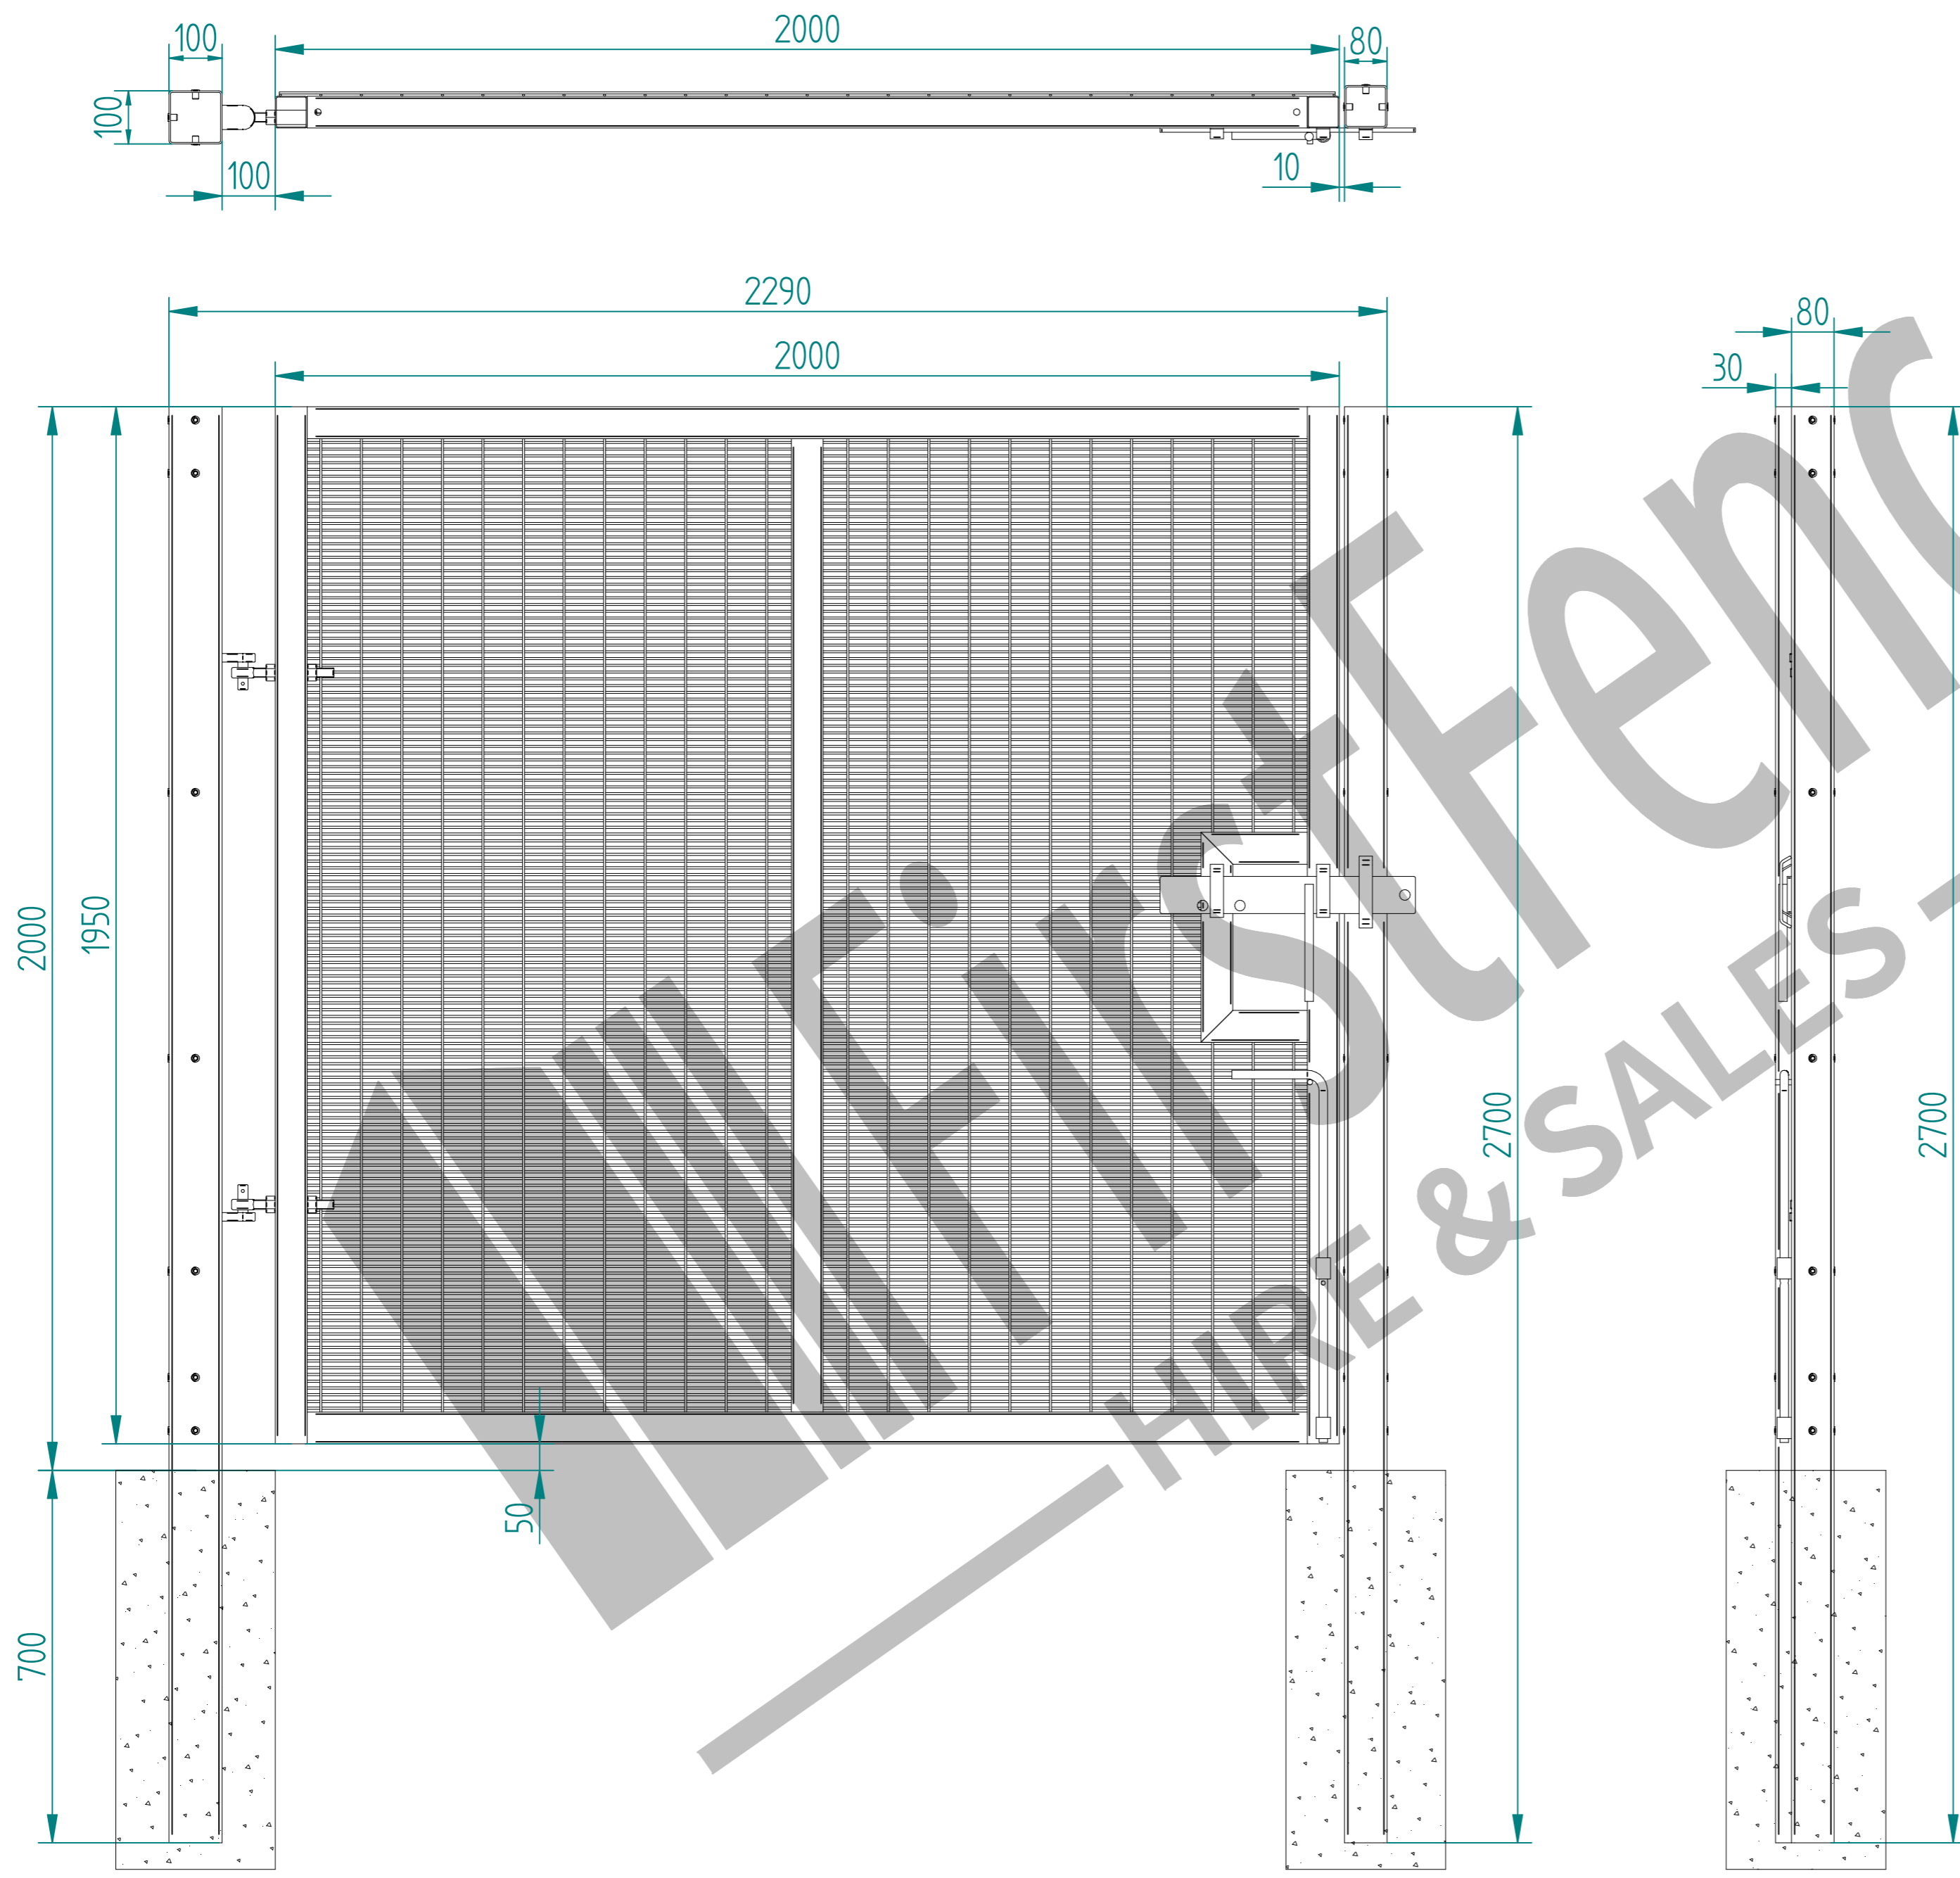

2.0m X 2.0m WIDE SINGLE LEAF DIG IN 358 MESH GATE KIT

RIGHT HAND HUNG
(From Outside Looking In)

ALL GATES & POSTS ARE TO BE FITTED WITH BLACK PLASTIC INSERTS

ALL GATES WITH 80x80/100x100/120x120 BOX SECTION HINGE POSTS ARE TO BE FITTED WITH TWO GALVANISED EYE BOLTS

Item	Component Name	Quantity
A	MESH-SLI-4032 - 358 MESH GATE SLIDER 2.0m X 2.0m WIDE	1
B	MESH-HIN-2022 - 2.0m HIGH DIG IN MESH HINGE GATE POST 100X100 BOX SECTION	1
C	MESH-REC-2002 - 2.0m HIGH DIG IN MESH CATCH GATE POST 80X80 BOX SECTION	1
D	ACCS-GEN-0001 - ADJUSTABLE GATE EYE BZP 130-150mm CW 20	2
E	ACCS-GEN-0101 - UNIVERSAL GATE DROP BOLT	1
F	ACCS-RIB-0003 - 60x60 BLACK RIBBED INSERTS	2
G	ACCS-RIB-0005 - 80x80 BLACK RIBBED INSERTS	1
H	ACCS-RIB-0006 - 100X100 BLACK RIBBED INSERTS	1

NAME	DATE	TITLE
LT	25/02/22	MESH-KIT-7114 - 2.0m X 2.0m WIDE SINGLE LEAF DIG IN 358 MESH GATE KIT
TOLERANCE ± 2mm Unless Stated Otherwise		First Fence Ltd, Kiln Way, Swadlincote, Derbyshire, DE11 8EA 01283 512 111 sales@firstfence.co.uk
3RD ANGLE		NOTE: SHOULD ANY DISCREPANCIES BE FOUND WITH THIS DRAWING, PLEASE INFORM FIRSTFENCE. COPYRIGHT OF THIS DRAWING IS OWNED BY FIRSTFENCE LIMITED. SIZE A2 WEIGHT: 120.7 kg REV A

2.0m HIGH DIG IN MESH HINGE GATE POST 100X100 BOX SECTION (AL 2700mm)

TO BE WELDED CENTRAL TO POST

	NAME	DATE	TITLE
DRAWN	LT	25/02/22	MESH-HIN-2022 - 2.0m HIGH DIG IN MESH HINGE GATE POST 100X100 BOX SECTION
TOLERANCE	± 2mm Unless Stated Otherwise		First Fence Ltd, Kiln Way, Swadlincote, Derbyshire, DE11 8EA 01283 512 111 sales@firstfence.co.uk
3RD ANGLE			
			REV A