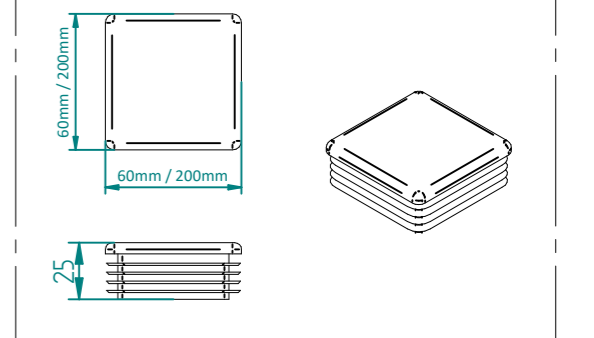

# 1.8m HIGH DIG IN MESH CATCH GATE POST 100X100 BOX SECTION (AL 2500mm)

	NAME	DATE	TITLE
DRAWN	LT	26/11/21	MESH-REC-1812 - 1.8m HIGH DIG IN MESH CATCH GATE POST 100X100 BOX SECTION
TOLERANCE	± 2mm Unless Stated Otherwise		First Fence Ltd, Kiln Way, Swadlincote, Derbyshire, DE11 8EA 01283 512 111 sales@firstfence.co.uk
3RD ANGLE			
			REV A
			SHEET 4 OF 8

# 1.8m X 4.0m WIDE SINGLE LEAF BOLT DOWN 868 MESH GATE KIT

RIGHT HAND HUNG  
(From Outside Looking In)

ALL GATES & POSTS ARE TO BE FITTED WITH BLACK PLASTIC INSERTS

ALL GATES WITH 150x150 / 200x200 BOX SECTION HINGE POSTS ARE TO BE FITTED WITH TWO GALVANISED EYE BOLTS

Item	Component Name	Quantity
A	MESH-SLI-1872 - 868 MESH GATE SLIDER 1.8m X 4.0m WIDE	1
B	MESH-HIN-1852 - 1.8m HIGH BOLT DOWN MESH HINGE GATE POST 150X150 BOX SECTION	1
C	ACCS-GEN-0002 - ADJUSTABLE GATE EYE G 200mm cw 25mm	2
D	MESH-REC-1832 - 1.8m HIGH BOLT DOWN MESH CATCH GATE POST 100X100 BOX SECTION	1
E	ACCS-RIB-0003 - 60x60 BLACK RIBBED INSERTS	2
F	ACCS-RIB-0006 - 100X100 BLACK RIBBED INSERTS	1
G	ACCS-RIB-0007 - 150x150 BLACK RIBBED INSERTS	1
H	ACCS-GEN-0101 - UNIVERSAL GATE DROP BOLT	1