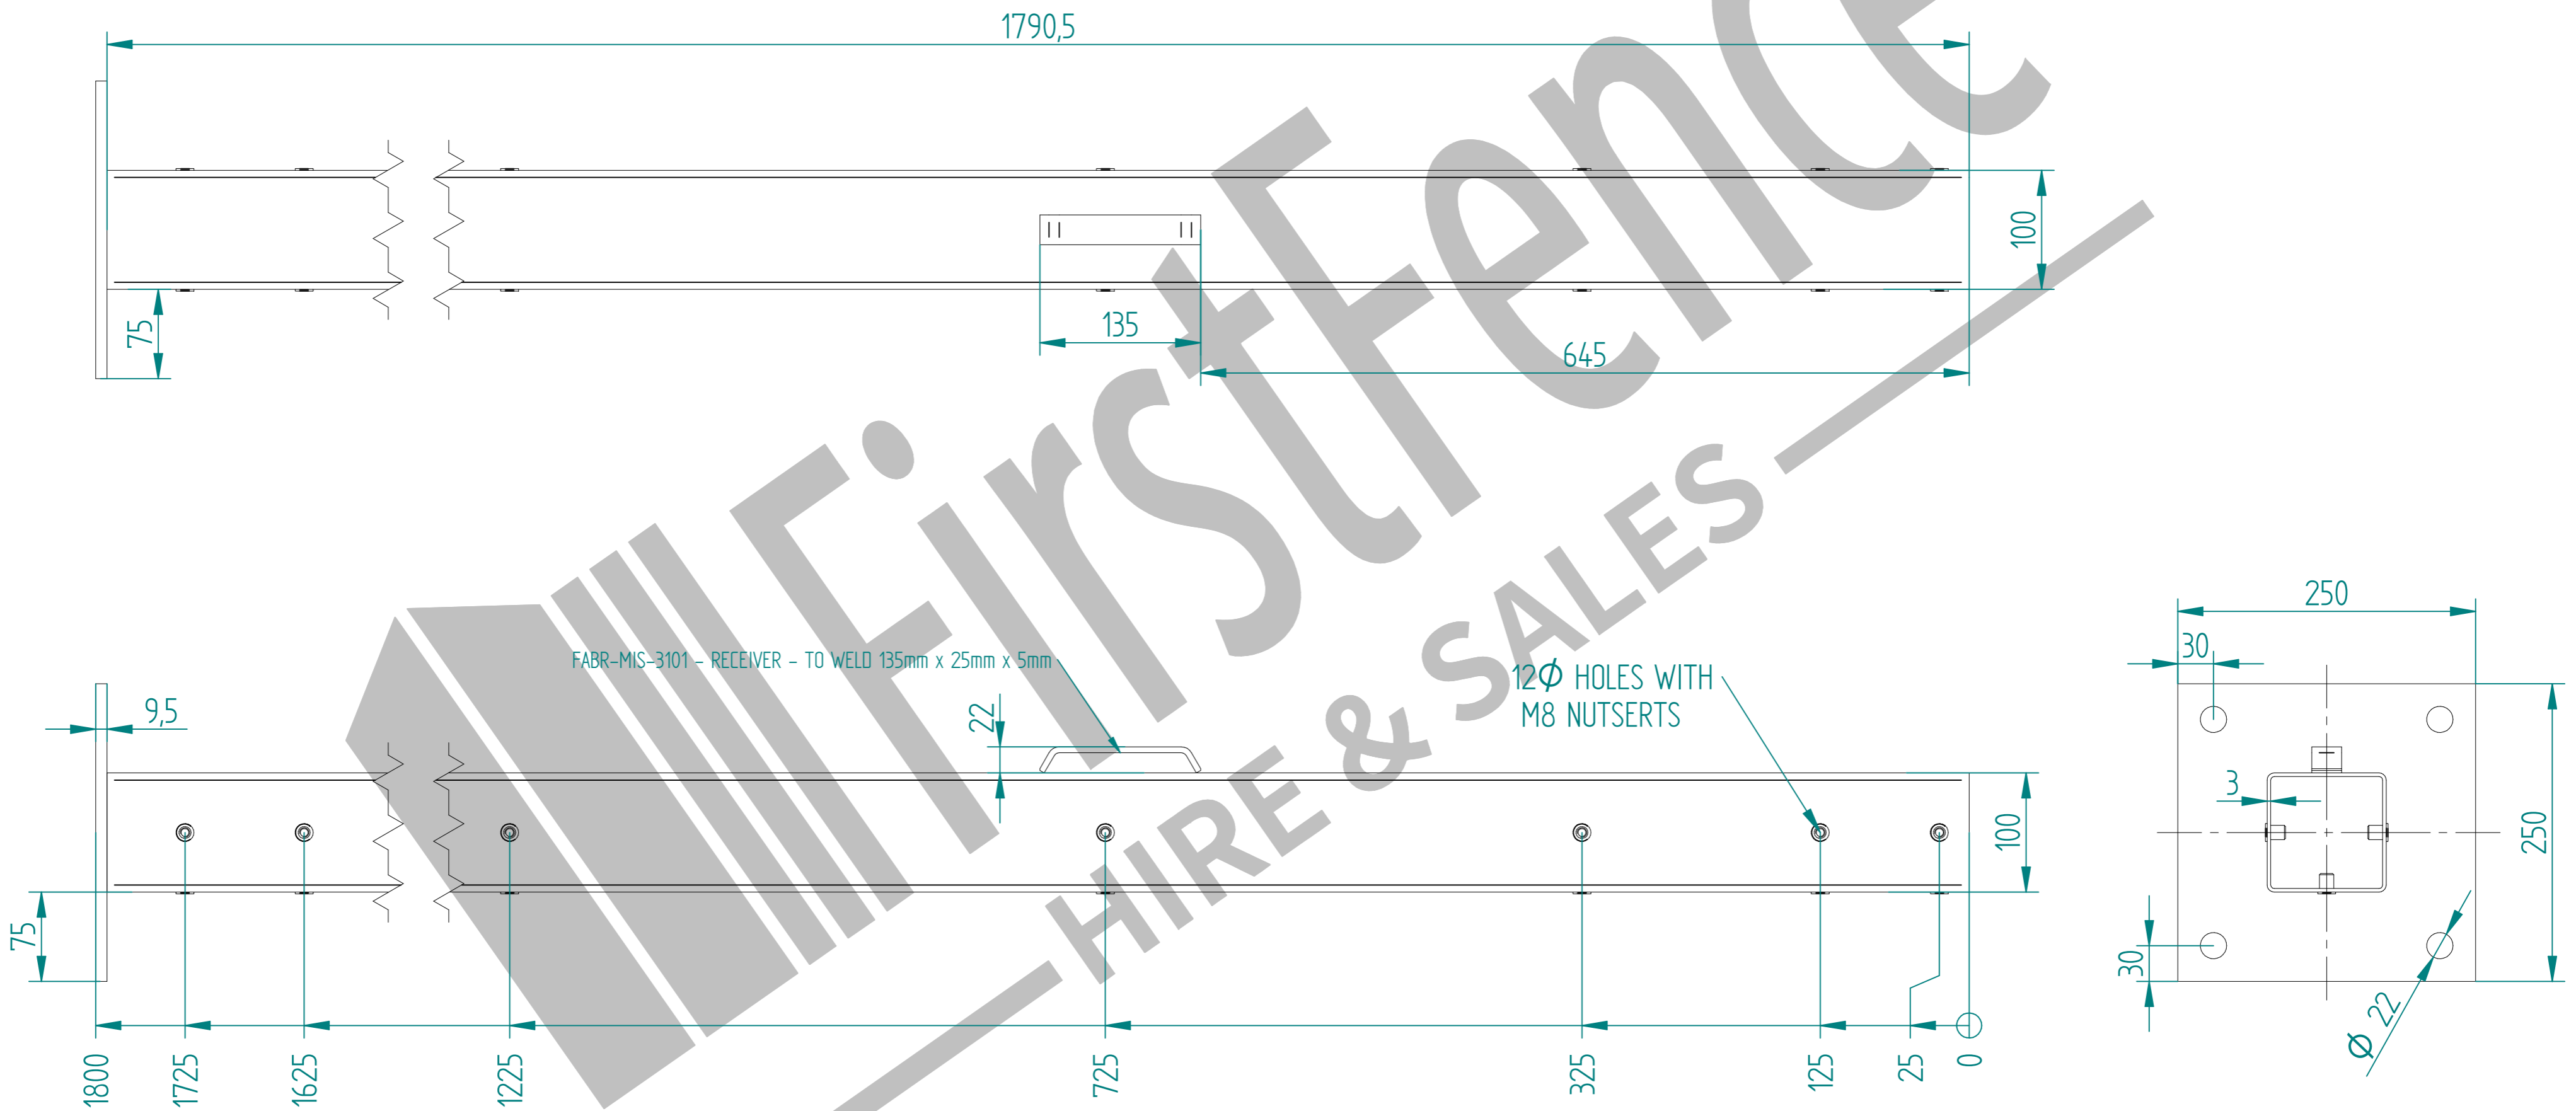

1.8m HIGH BOLT DOWN MESH CATCH GATE POST 100X100 BOX SECTION

	NAME	DATE	TITLE	
DRAWN	LT	26/11/21	MESH-REC-1832 - 1.8m HIGH BOLT DOWN MESH CATCH GATE POST 100X100 BOX SECTION	
TOLERANCE	± 2mm Unless Stated Otherwise		First Fence Ltd, Kiln Way, Swadlincote, Derbyshire, DE11 8EA 01283 512 111 sales@firstfence.co.uk	
3RD ANGLE				NOTE: SHOULD ANY DISCREPANCIES BE FOUND WITH THIS DRAWING, PLEASE INFORM FIRSTFENCE. COPYRIGHT OF THIS DRAWING IS OWNED BY FIRSTFENCE LIMITED. SIZE A2 WEIGHT: 20.8 kg
			REV A	
			SHEET 8 OF 8