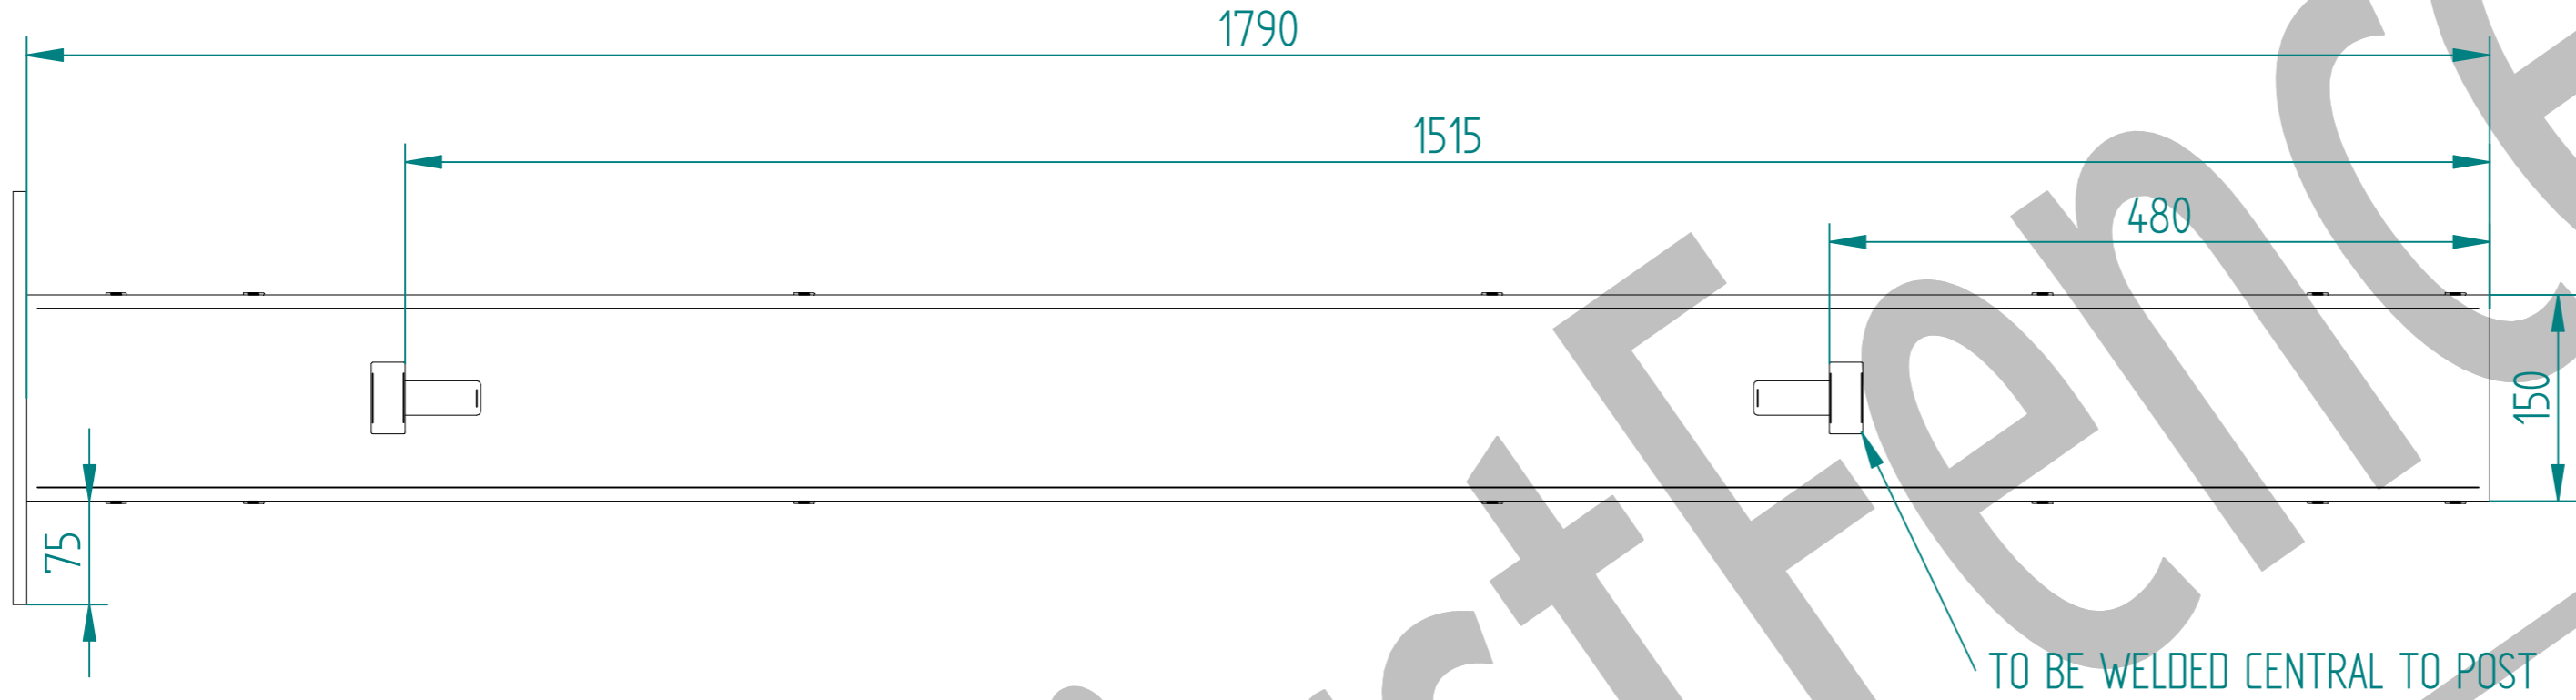

1.8m HIGH BOLT DOWN MESH HINGE GATE POST 150X150 BOX SECTION

	NAME	DATE	TITLE
DRAWN	LT	26/11/21	MESH-HIN-1852 - 1.8m HIGH BOLT DOWN MESH HINGE GATE POST 150X150 BOX SECTION
TOLERANCE	± 2mm Unless Stated Otherwise		First Fence Ltd, Kiln Way, Swadlincote, Derbyshire, DE11 8EA 01283 512 111 sales@firstfence.co.uk
3RD ANGLE 			NOTE: SHOULD ANY DISCREPANCIES BE FOUND WITH THIS DRAWING, PLEASE INFORM FIRSTFENCE. COPYRIGHT OF THIS DRAWING IS OWNED BY FIRSTFENCE LIMITED. SIZE A2 WEIGHT: 48.5 kg REV A
			SHEET 7 OF 8