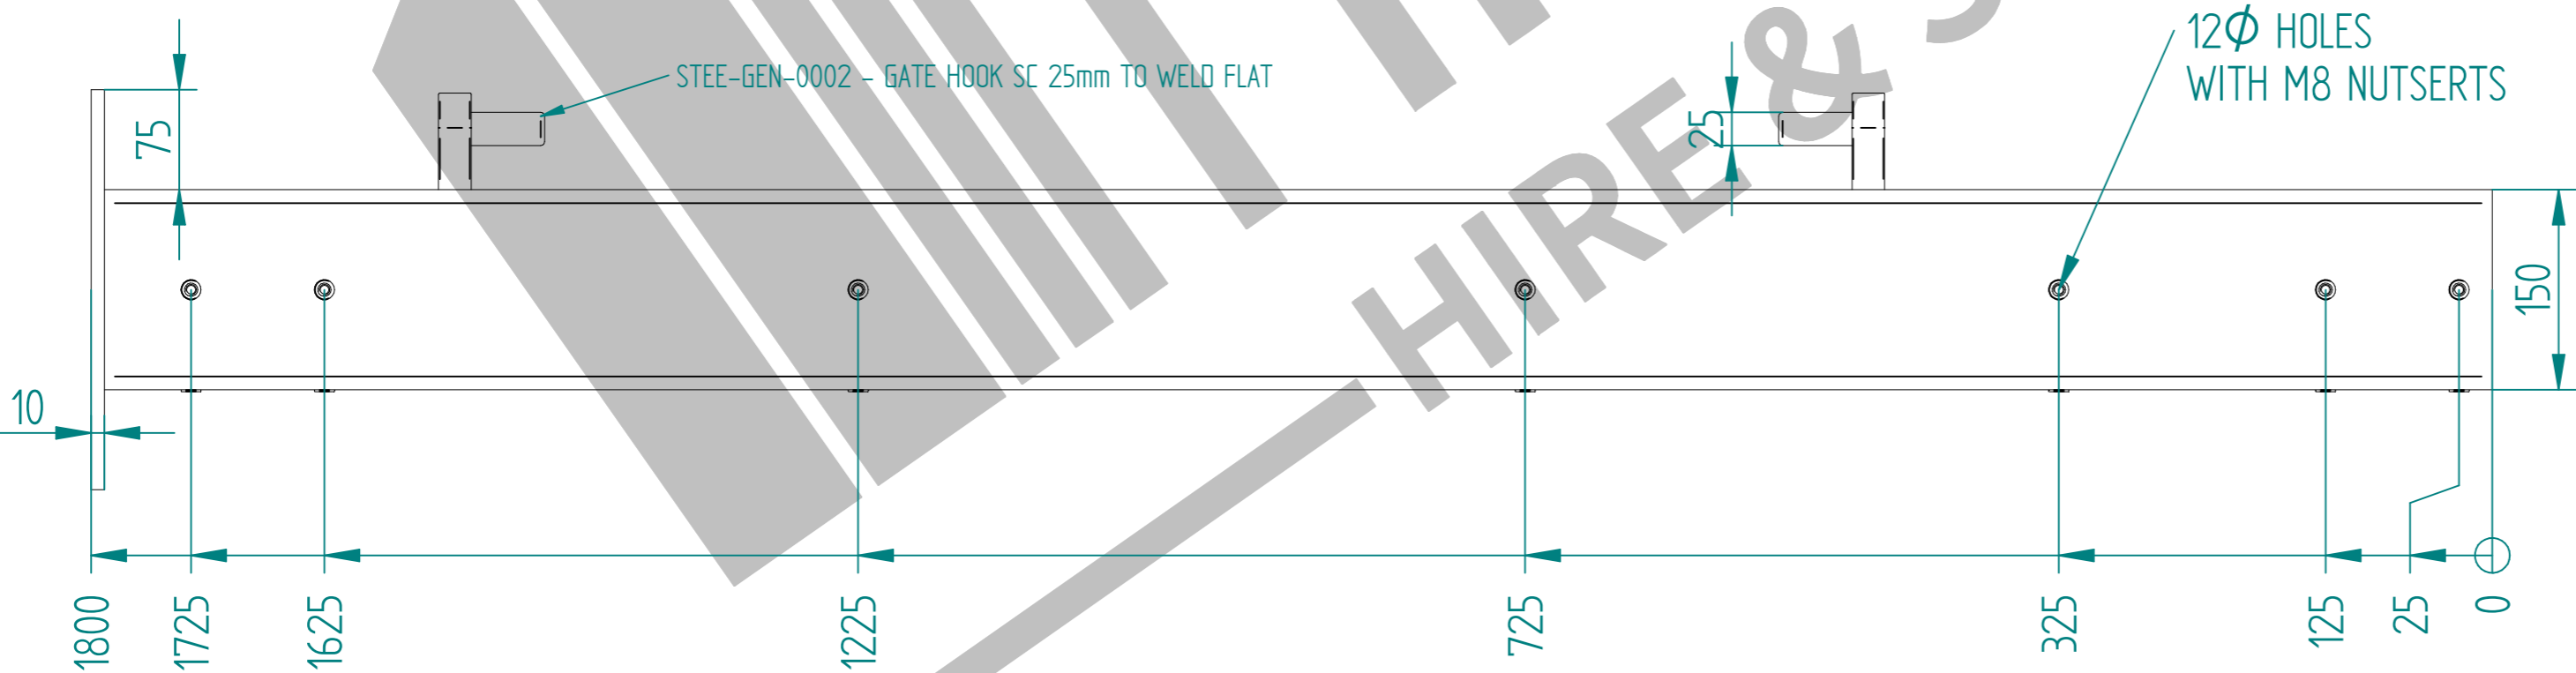

1.8m HIGH BOLT DOWN MESH HINGE GATE POST 150X150 BOX SECTION

	NAME	DATE	TITLE
DRAWN	LT	26/11/21	MESH-HIN-1852 - 1.8m HIGH BOLT DOWN MESH HINGE GATE POST 150X150 BOX SECTION
TOLERANCE	± 2mm Unless Stated Otherwise		First Fence Ltd, Kiln Way, Swadlincote, Derbyshire, DE11 8EA 01283 512 111 sales@firstfence.co.uk
3RD ANGLE 			NOTE: SHOULD ANY DISCREPANCIES BE FOUND WITH THIS DRAWING, PLEASE INFORM FIRSTFENCE. COPYRIGHT OF THIS DRAWING IS OWNED BY FIRSTFENCE LIMITED. SIZE A2 WEIGHT: 48.5 kg REV A
			SHEET 7 OF 8