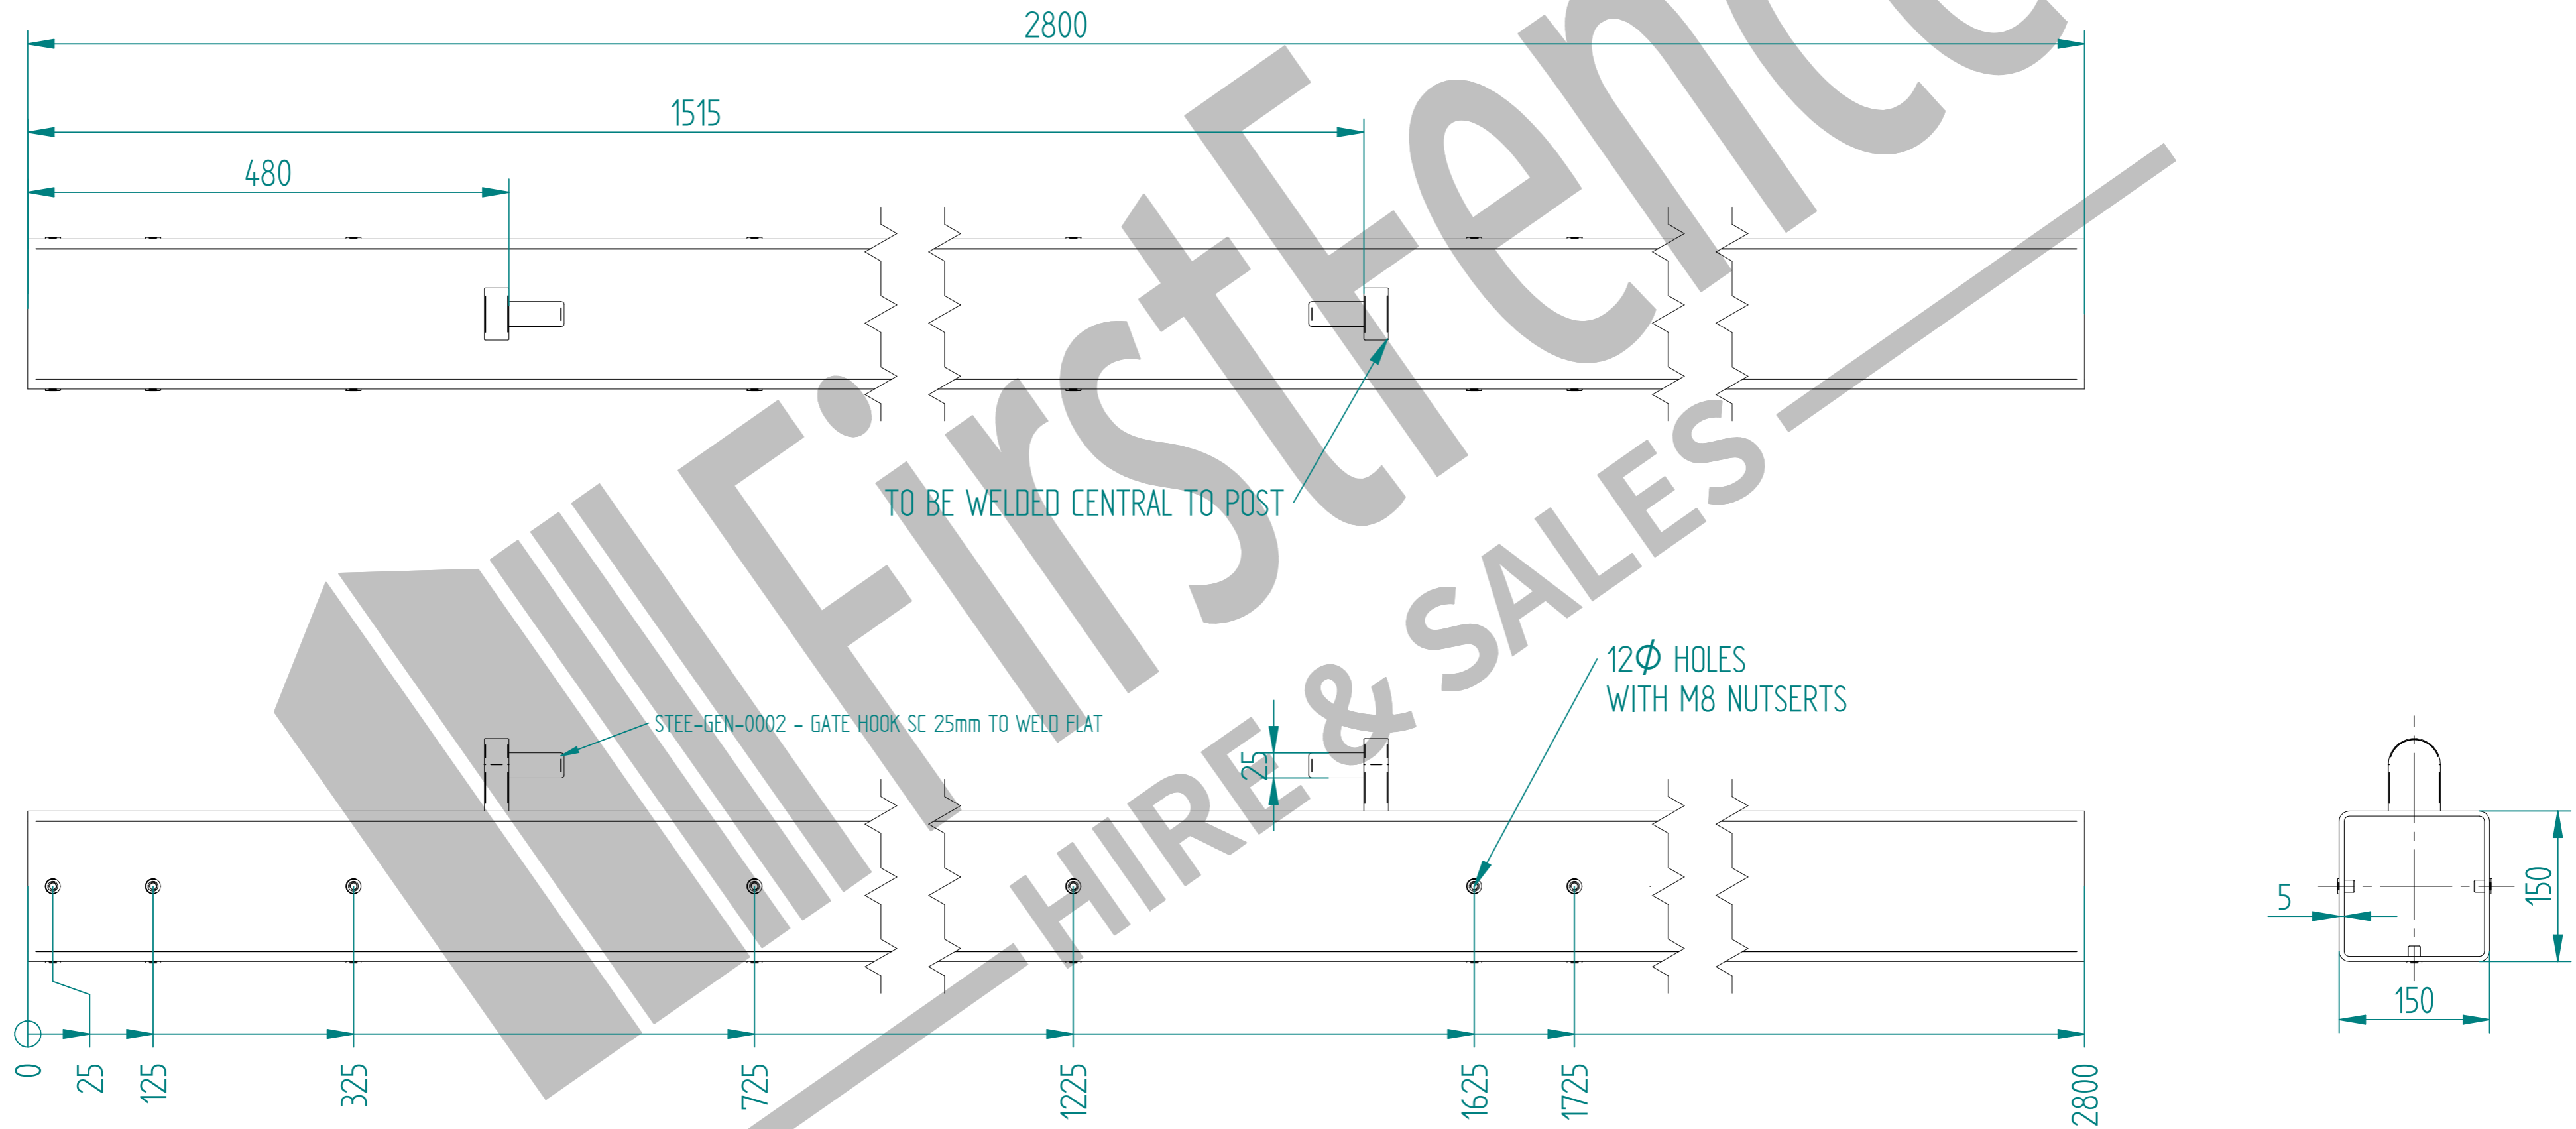

# 1.8m X 4.0m WIDE SINGLE LEAF DIG IN 868 MESH GATE KIT

RIGHT HAND HUNG  
(From Outside Looking In)

ALL GATES & POSTS ARE TO BE FITTED WITH BLACK PLASTIC INSERTS

ALL GATES WITH 150x150 / 200x200 BOX SECTION HINGE POSTS ARE TO BE FITTED WITH TWO GALVANISED EYE BOLTS

Item	Component Name	Quantity
A	MESH-SLI-1872 - 868 MESH GATE SLIDER 1.8m X 4.0m WIDE	1
B	MESH-HIN-1842 - 1.8m HIGH DIG IN MESH HINGE GATE POST 150X150 BOX SECTION	1
C	ACCS-GEN-0002 - ADJUSTABLE GATE EYE G 200mm cw 25mm	2
D	MESH-REC-1812 - 1.8m HIGH DIG IN MESH CATCH GATE POST 100X100 BOX SECTION	1
E	ACCS-GEN-0101 - UNIVERSAL GATE DROP BOLT	1
F	ACCS-RIB-0003 - 60x60 BLACK RIBBED INSERTS	2
G	ACCS-RIB-0007 - 150x150 BLACK RIBBED INSERTS	1
H	ACCS-RIB-0006 - 100X100 BLACK RIBBED INSERTS	1

NAME	DATE	TITLE
LT	26/11/21	MESH-KIT-5304 - 1.8m X 4.0m WIDE SINGLE LEAF DIG IN 868 MESH GATE KIT
TOLERANCE ± 2mm Unless Stated Otherwise		First Fence Ltd, Kiln Way, Swadlincote, Derbyshire, DE11 8EA 01283 512 111 sales@firstfence.co.uk
3RD ANGLE		NOTE: SHOULD ANY DISCREPANCIES BE FOUND WITH THIS DRAWING, PLEASE INFORM FIRSTFENCE. COPYRIGHT OF THIS DRAWING IS OWNED BY FIRSTFENCE LIMITED. SIZE A2 WEIGHT: 205.8 kg
		REV A

# 1.8m HIGH DIG IN MESH HINGE GATE POST 150X150 BOX SECTION (AL 2800mm)

NAME	DATE	TITLE
LT	26/11/21	MESH-HIN-1842 - 1.8m HIGH DIG IN MESH HINGE GATE POST 150X150 BOX SECTION
TOLERANCE	± 2mm Unless Stated Otherwise	First Fence Ltd, Kiln Way, Swadlincote, Derbyshire, DE11 8EA 01283 512 111 sales@firstfence.co.uk
3RD ANGLE	NOTE: SHOULD ANY DISCREPANCIES BE FOUND WITH THIS DRAWING, PLEASE INFORM FIRSTFENCE. COPYRIGHT OF THIS DRAWING IS OWNED BY FIRSTFENCE LIMITED.	REV A
SIZE A2	WEIGHT: 64.0 kg	SHEET 3 OF 8