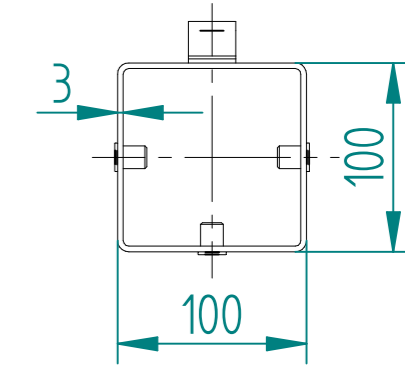

1.8m HIGH DIG IN MESH CATCH GATE POST 100X100 BOX SECTION (AL 2500mm)

	NAME	DATE	TITLE	
DRAWN	LT	26/11/21	MESH-REC-1812 - 1.8m HIGH DIG IN MESH CATCH GATE POST 100X100 BOX SECTION	
TOLERANCE	± 2mm Unless Stated Otherwise		First Fence Ltd, Kiln Way, Swadlincote, Derbyshire, DE11 8EA 01283 512 111 sales@firstfence.co.uk	
3RD ANGLE				NOTE: SHOULD ANY DISCREPANCIES BE FOUND WITH THIS DRAWING, PLEASE INFORM FIRSTFENCE. COPYRIGHT OF THIS DRAWING IS OWNED BY FIRSTFENCE LIMITED. SIZE A2 WEIGHT: 22.6 kg
			REV A	
			SHEET 4 OF 8