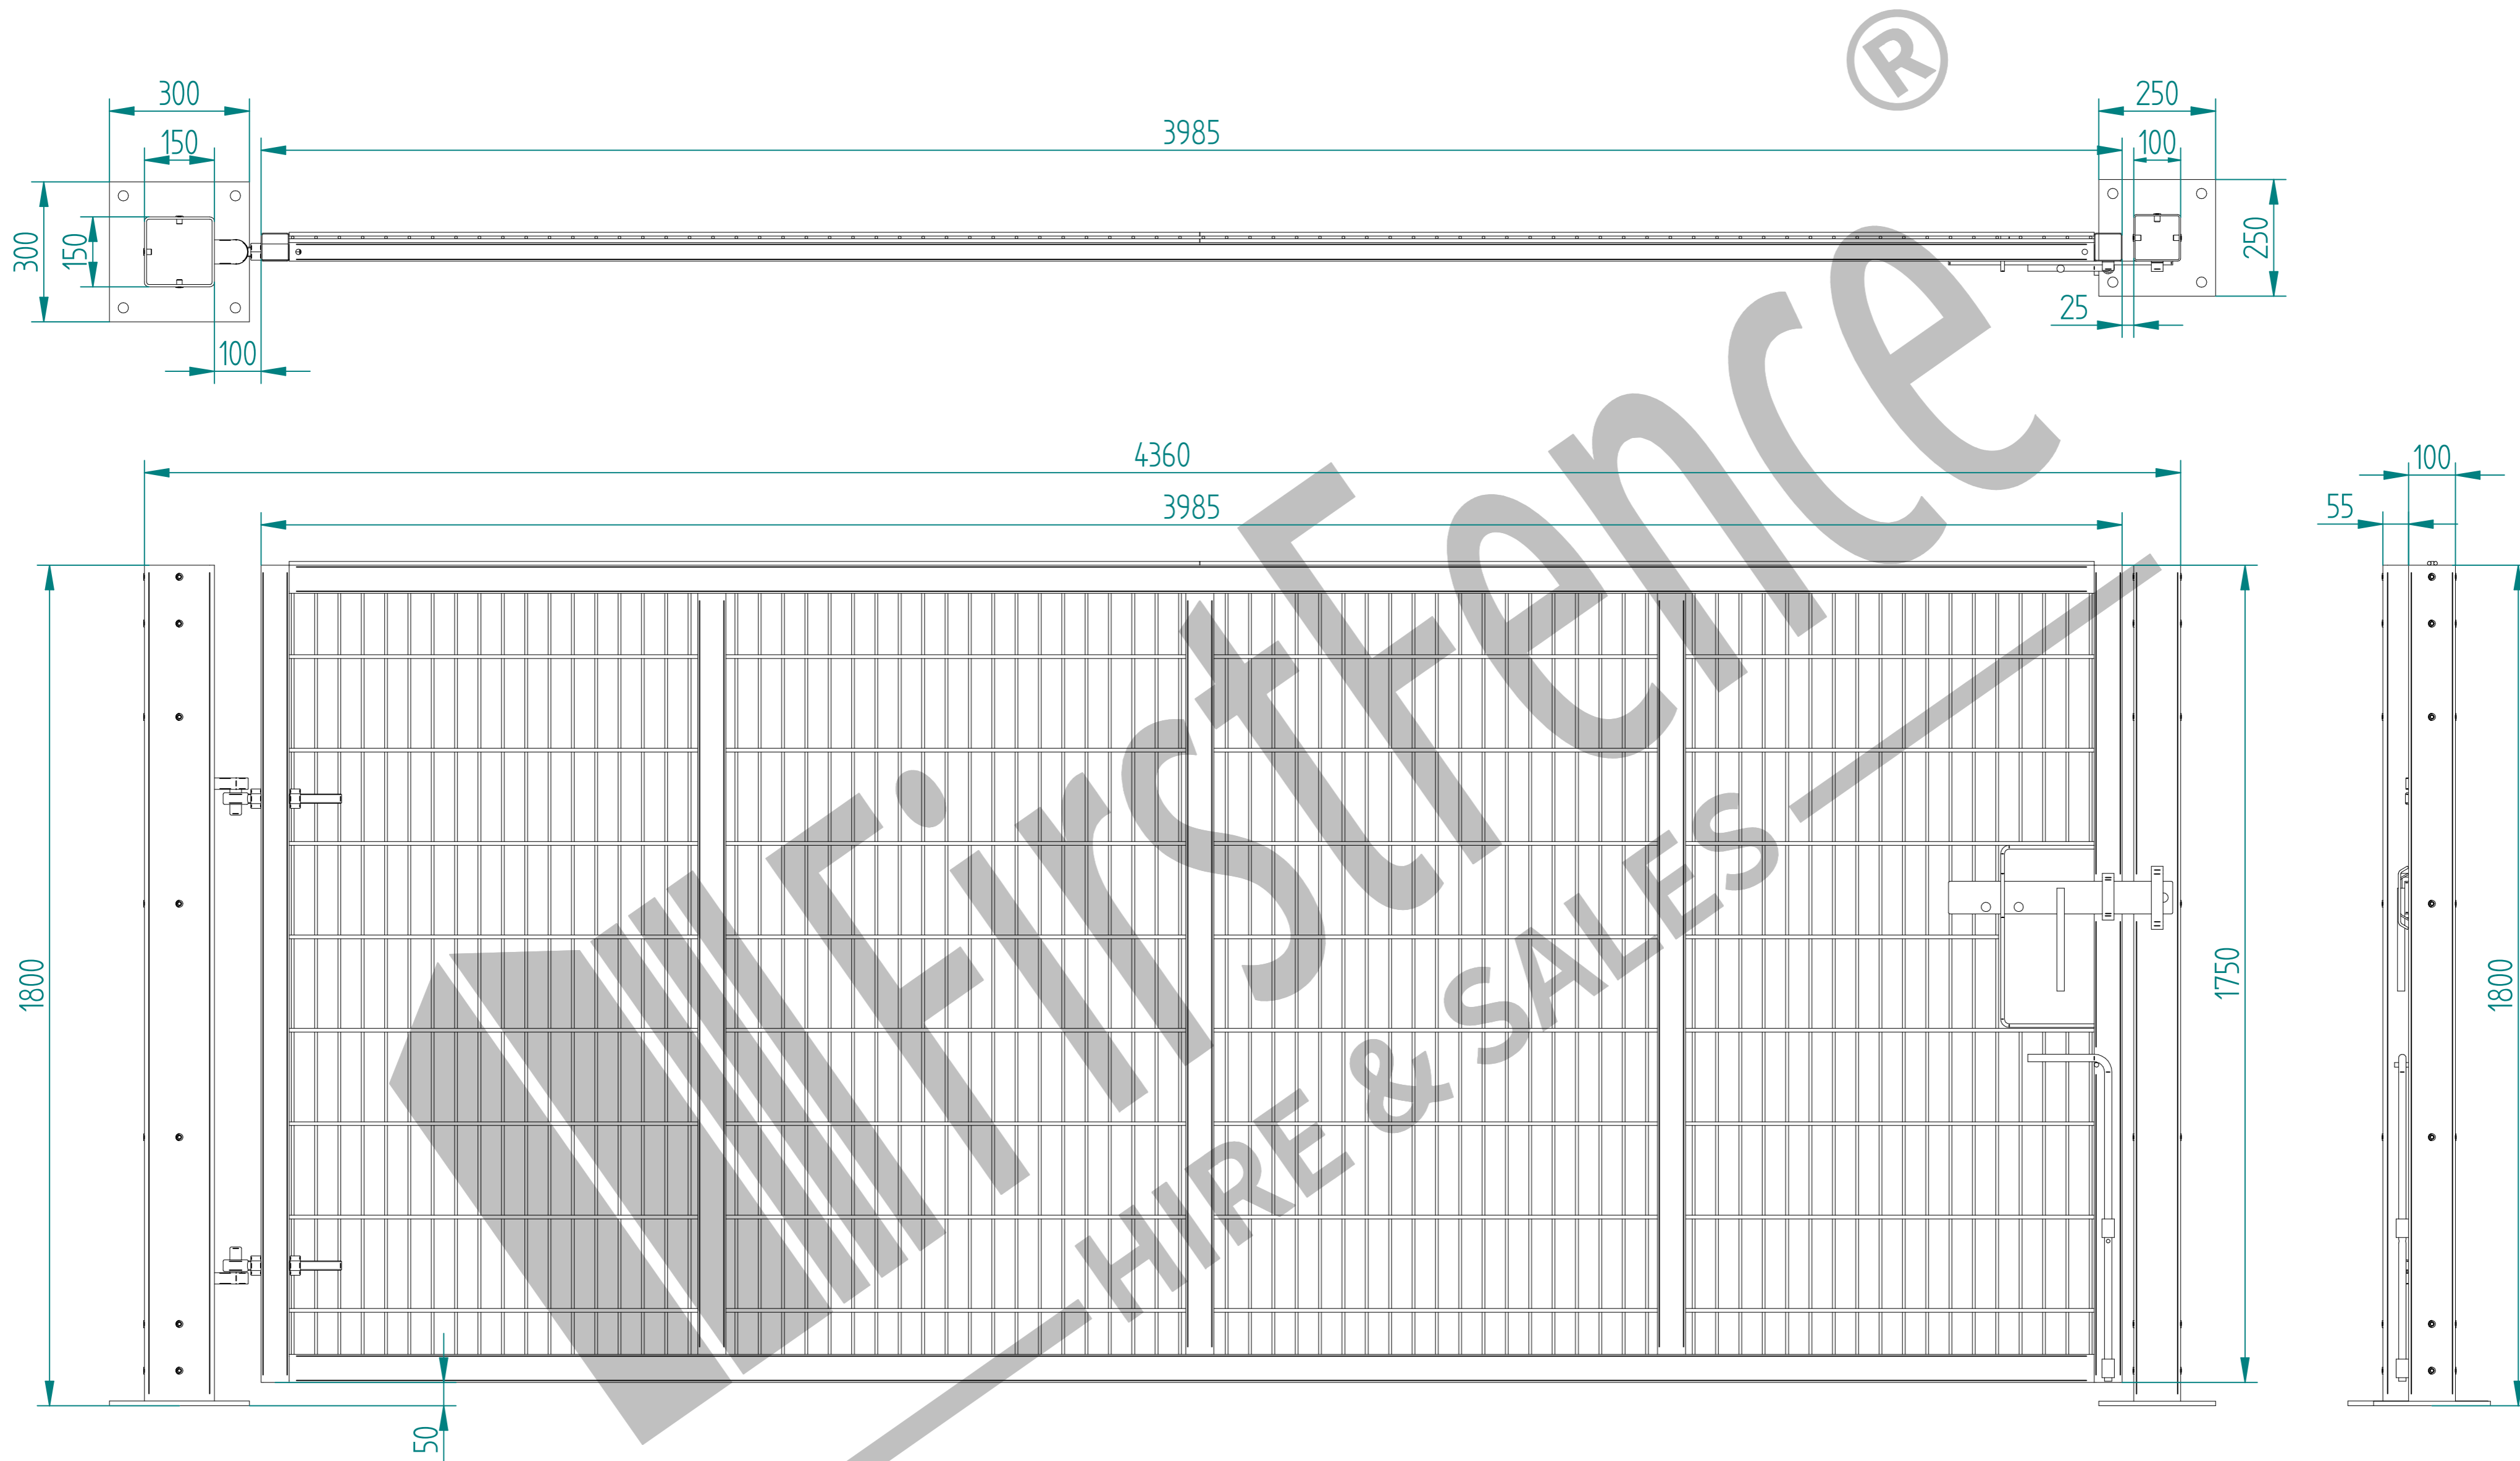

NAME	DATE	TITLE	
DRAWN	LT	26/11/21	MESH-KIT-5305 - 1.8m X 4.0m WIDE SINGLE LEAF BOLT DOWN 868 MESH GATE KIT	
TOLERANCE	± 2mm Unless Stated Otherwise		First Fence Ltd, Kiln Way, Swadlincote, Derbyshire, DE11 8EA 01283 512 111 sales@firstfence.co.uk	
3RD ANGLE				NOTE: SHOULD ANY DISCREPANCIES BE FOUND WITH THIS DRAWING, PLEASE INFORM FIRSTFENCE. COPYRIGHT OF THIS DRAWING IS OWNED BY FIRSTFENCE LIMITED. SIZE A2 WEIGHT: 188.5 kg
			REV A