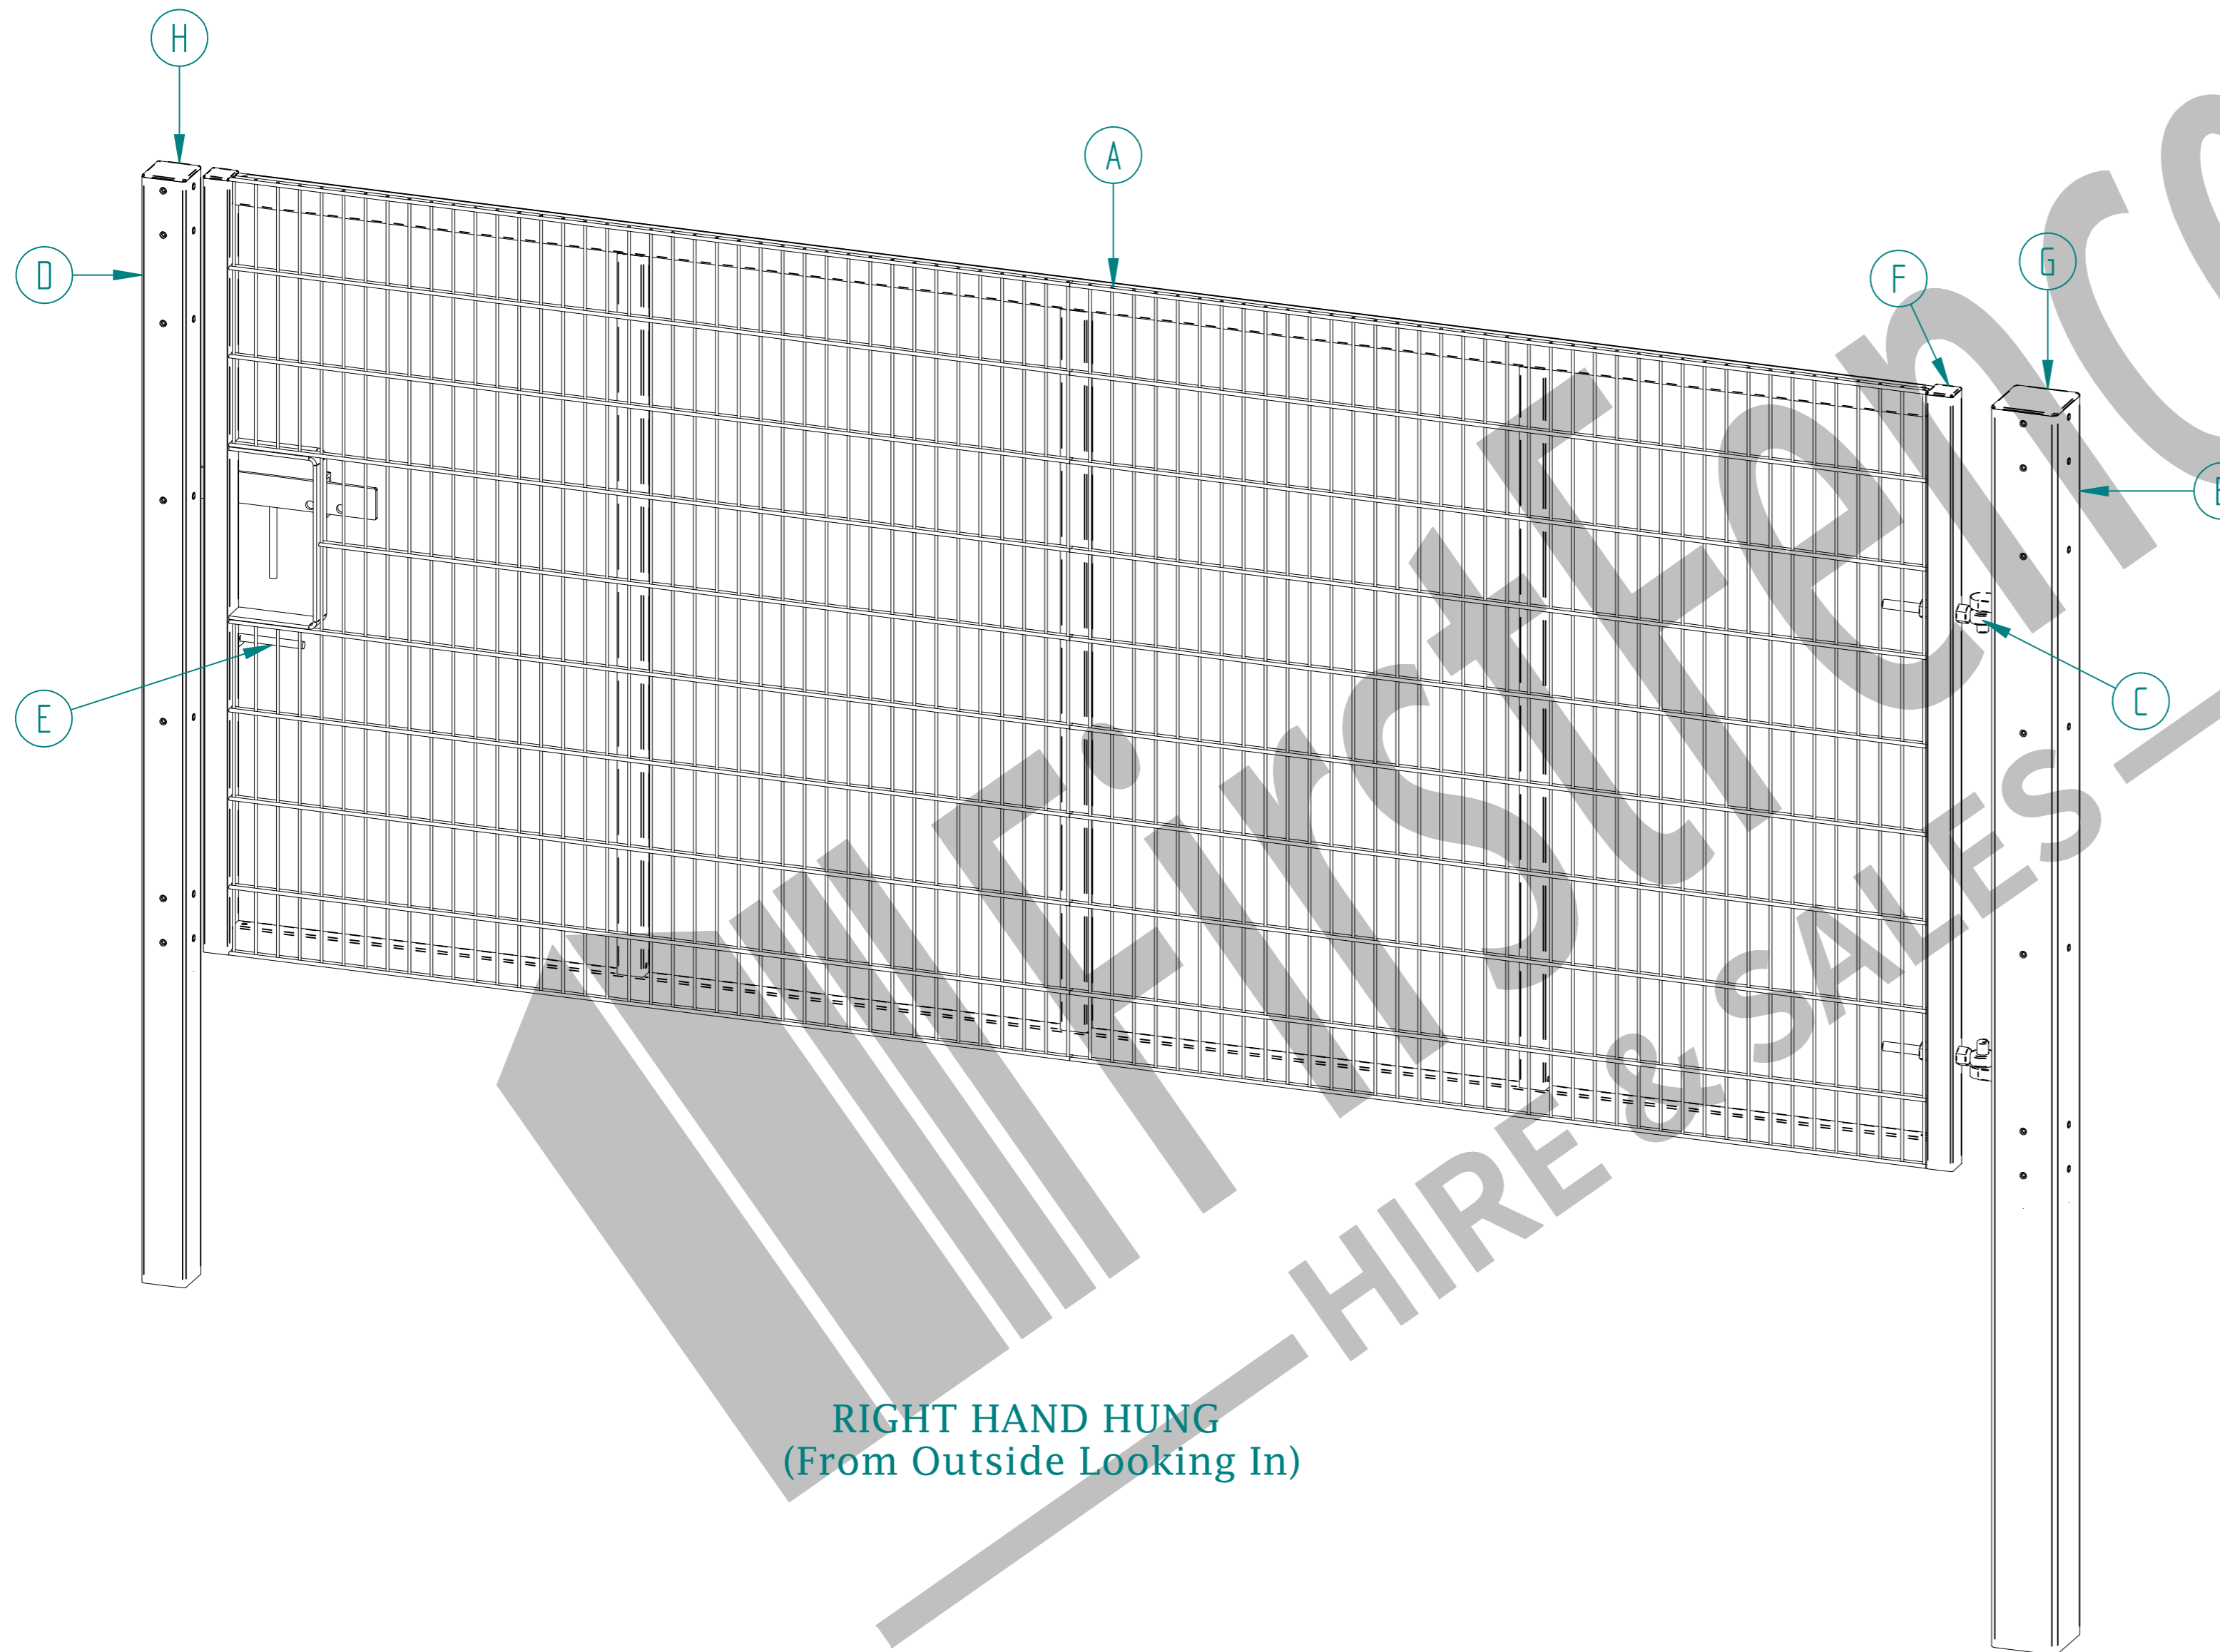

# 1.8m X 4.0m WIDE SINGLE LEAF DIG IN 868 MESH GATE KIT

RIGHT HAND HUNG  
(From Outside Looking In)

ALL GATES & POSTS ARE TO BE FITTED WITH BLACK PLASTIC INSERTS

ALL GATES WITH 150x150 / 200x200 BOX SECTION HINGE POSTS ARE TO BE FITTED WITH TWO GALVANISED EYE BOLTS

Item	Component Name	Quantity
A	MESH-SLI-1872 - 868 MESH GATE SLIDER 1.8m X 4.0m WIDE	1
B	MESH-HIN-1842 - 1.8m HIGH DIG IN MESH HINGE GATE POST 150X150 BOX SECTION	1
C	ACCS-GEN-0002 - ADJUSTABLE GATE EYE G 200mm cw 25mm	2
D	MESH-REC-1812 - 1.8m HIGH DIG IN MESH CATCH GATE POST 100X100 BOX SECTION	1
E	ACCS-GEN-0101 - UNIVERSAL GATE DROP BOLT	1
F	ACCS-RIB-0003 - 60x60 BLACK RIBBED INSERTS	2
G	ACCS-RIB-0007 - 150x150 BLACK RIBBED INSERTS	1
H	ACCS-RIB-0006 - 100X100 BLACK RIBBED INSERTS	1

NAME	DATE	TITLE
LT	26/11/21	MESH-KIT-5304 - 1.8m X 4.0m WIDE SINGLE LEAF DIG IN 868 MESH GATE KIT
TOLERANCE ± 2mm Unless Stated Otherwise		First Fence Ltd, Kiln Way, Swadlincote, Derbyshire, DE11 8EA 01283 512 111 sales@firstfence.co.uk
3RD ANGLE		NOTE: SHOULD ANY DISCREPANCIES BE FOUND WITH THIS DRAWING, PLEASE INFORM FIRSTFENCE. COPYRIGHT OF THIS DRAWING IS OWNED BY FIRSTFENCE LIMITED. SIZE A2 WEIGHT: 205.8 kg
		REV A

# 1.8m HIGH DIG IN MESH HINGE GATE POST 150X150 BOX SECTION (AL 2800mm)

NAME	DATE	TITLE
LT	26/11/21	MESH-HIN-1842 - 1.8m HIGH DIG IN MESH HINGE GATE POST 150X150 BOX SECTION
TOLERANCE	± 2mm Unless Stated Otherwise	First Fence Ltd, Kiln Way, Swadlincote, Derbyshire, DE11 8EA 01283 512 111 sales@firstfence.co.uk
3RD ANGLE	NOTE: SHOULD ANY DISCREPANCIES BE FOUND WITH THIS DRAWING, PLEASE INFORM FIRSTFENCE. COPYRIGHT OF THIS DRAWING IS OWNED BY FIRSTFENCE LIMITED.	REV A
SIZE A2	WEIGHT: 64.0 kg	SHEET 3 OF 8