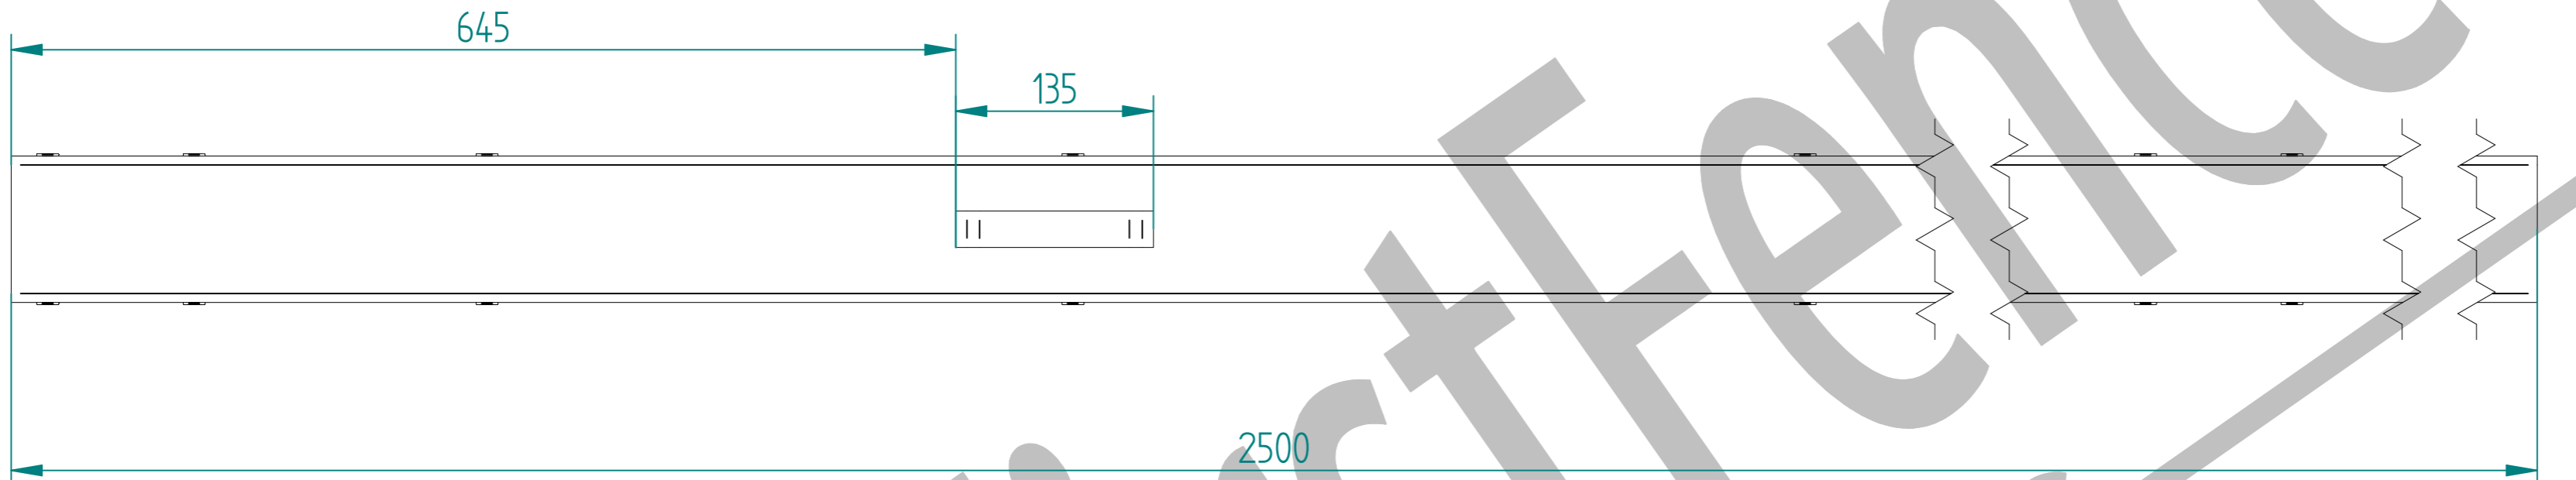

1.8m HIGH DIG IN MESH CATCH GATE POST 100X100 BOX SECTION (AL 2500mm)

	NAME	DATE	TITLE	
DRAWN	LT	26/11/21	MESH-REC-1812 - 1.8m HIGH DIG IN MESH CATCH GATE POST 100X100 BOX SECTION	
TOLERANCE	± 2mm Unless Stated Otherwise		First Fence Ltd, Kiln Way, Swadlincote, Derbyshire, DE11 8EA 01283 512 111 sales@firstfence.co.uk	
3RD ANGLE				NOTE: SHOULD ANY DISCREPANCIES BE FOUND WITH THIS DRAWING, PLEASE INFORM FIRSTFENCE. COPYRIGHT OF THIS DRAWING IS OWNED BY FIRSTFENCE LIMITED. SIZE A2 WEIGHT: 22.6 kg
			REV A	
			SHEET 4 OF 8