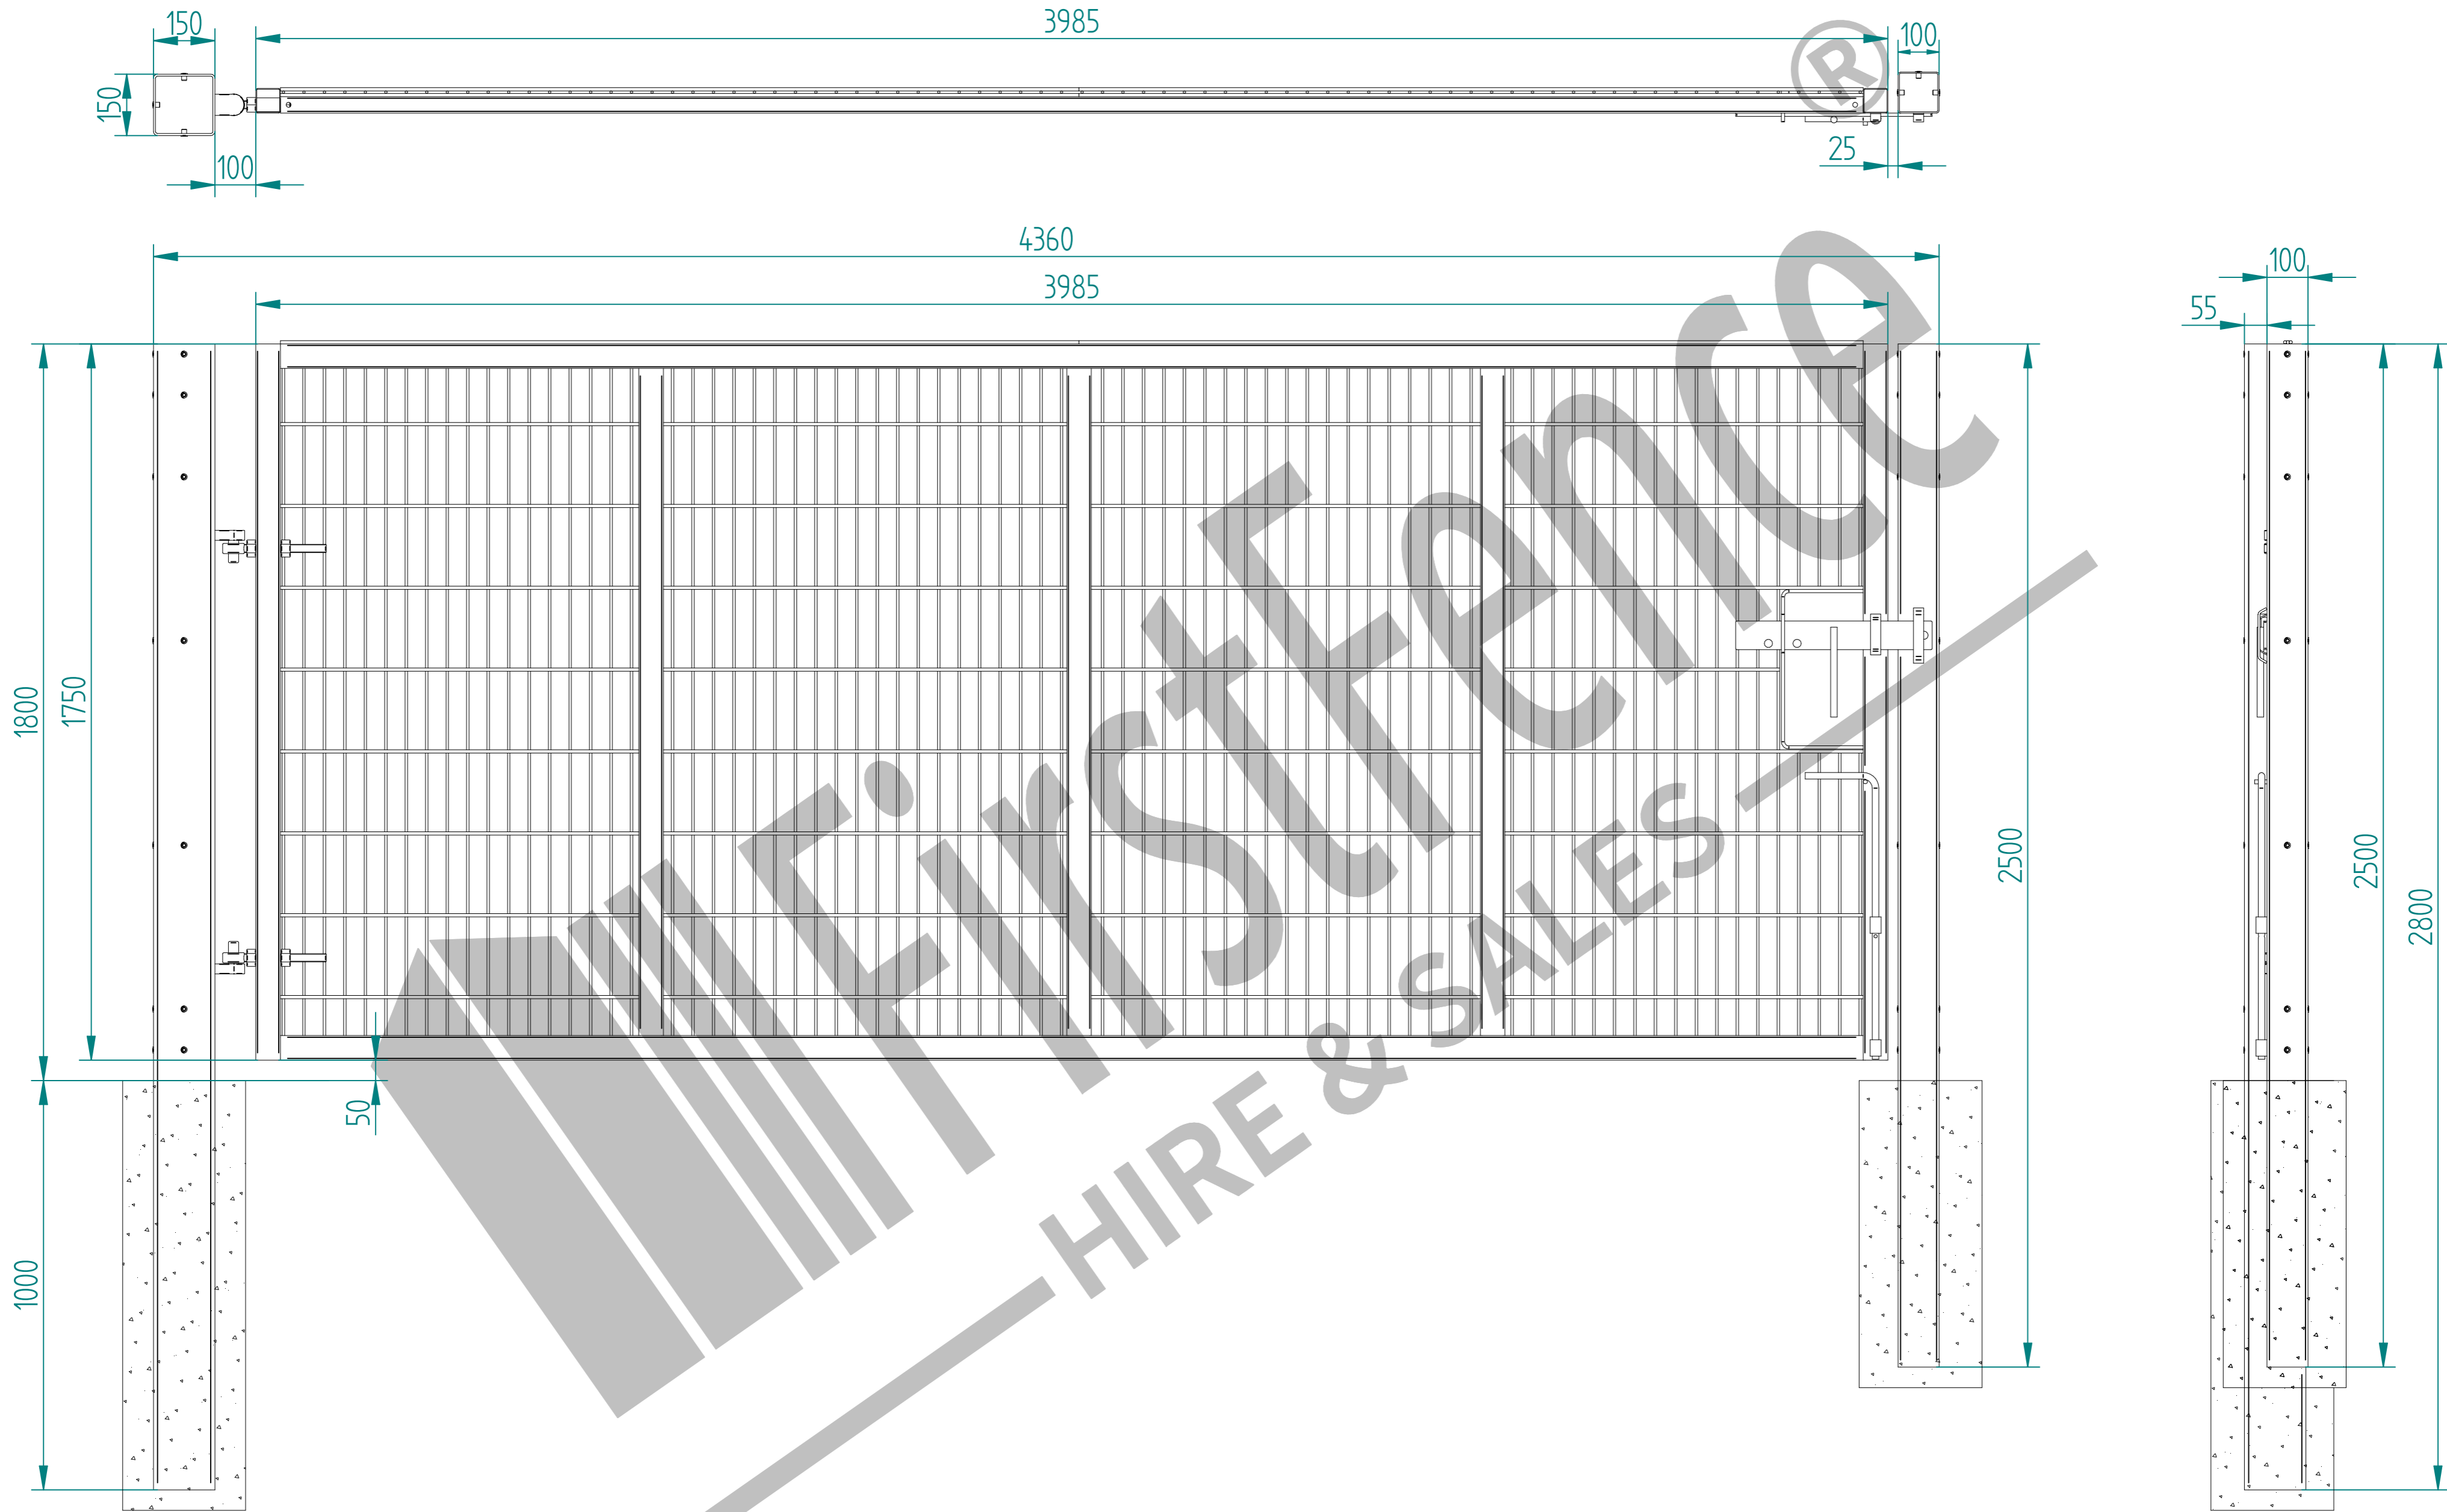

# 1.8m X 4.0m WIDE SINGLE LEAF DIG IN 868 MESH GATE KIT

RIGHT HAND HUNG  
(From Outside Looking In)

ALL GATES & POSTS ARE TO BE FITTED WITH BLACK PLASTIC INSERTS

ALL GATES WITH 150x150 / 200x200 BOX SECTION HINGE POSTS ARE TO BE FITTED WITH TWO GALVANISED EYE BOLTS

Item	Component Name	Quantity
A	MESH-SLI-1872 - 868 MESH GATE SLIDER 1.8m X 4.0m WIDE	1
B	MESH-HIN-1842 - 1.8m HIGH DIG IN MESH HINGE GATE POST 150X150 BOX SECTION	1
C	ACCS-GEN-0002 - ADJUSTABLE GATE EYE G 200mm cw 25mm	2
D	MESH-REC-1812 - 1.8m HIGH DIG IN MESH CATCH GATE POST 100X100 BOX SECTION	1
E	ACCS-GEN-0101 - UNIVERSAL GATE DROP BOLT	1
F	ACCS-RIB-0003 - 60x60 BLACK RIBBED INSERTS	2
G	ACCS-RIB-0007 - 150x150 BLACK RIBBED INSERTS	1
H	ACCS-RIB-0006 - 100X100 BLACK RIBBED INSERTS	1

NAME	DATE	TITLE
LT	26/11/21	MESH-KIT-5304 - 1.8m X 4.0m WIDE SINGLE LEAF DIG IN 868 MESH GATE KIT
TOLERANCE ± 2mm Unless Stated Otherwise		First Fence Ltd, Kiln Way, Swadlincote, Derbyshire, DE11 8EA 01283 512 111 sales@firstfence.co.uk
3RD ANGLE		NOTE: SHOULD ANY DISCREPANCIES BE FOUND WITH THIS DRAWING, PLEASE INFORM FIRSTFENCE. COPYRIGHT OF THIS DRAWING IS OWNED BY FIRSTFENCE LIMITED. SIZE A2 WEIGHT: 205.8 kg
		REV A

# 1.8m HIGH DIG IN MESH HINGE GATE POST 150X150 BOX SECTION (AL 2800mm)

NAME	DATE	TITLE
LT	26/11/21	MESH-HIN-1842 - 1.8m HIGH DIG IN MESH HINGE GATE POST 150X150 BOX SECTION
TOLERANCE	± 2mm Unless Stated Otherwise	First Fence Ltd, Kiln Way, Swadlincote, Derbyshire, DE11 8EA 01283 512 111 sales@firstfence.co.uk
3RD ANGLE	NOTE: SHOULD ANY DISCREPANCIES BE FOUND WITH THIS DRAWING, PLEASE INFORM FIRSTFENCE. COPYRIGHT OF THIS DRAWING IS OWNED BY FIRSTFENCE LIMITED.	REV A
SIZE A2	WEIGHT: 64.0 kg	SHEET 3 OF 8