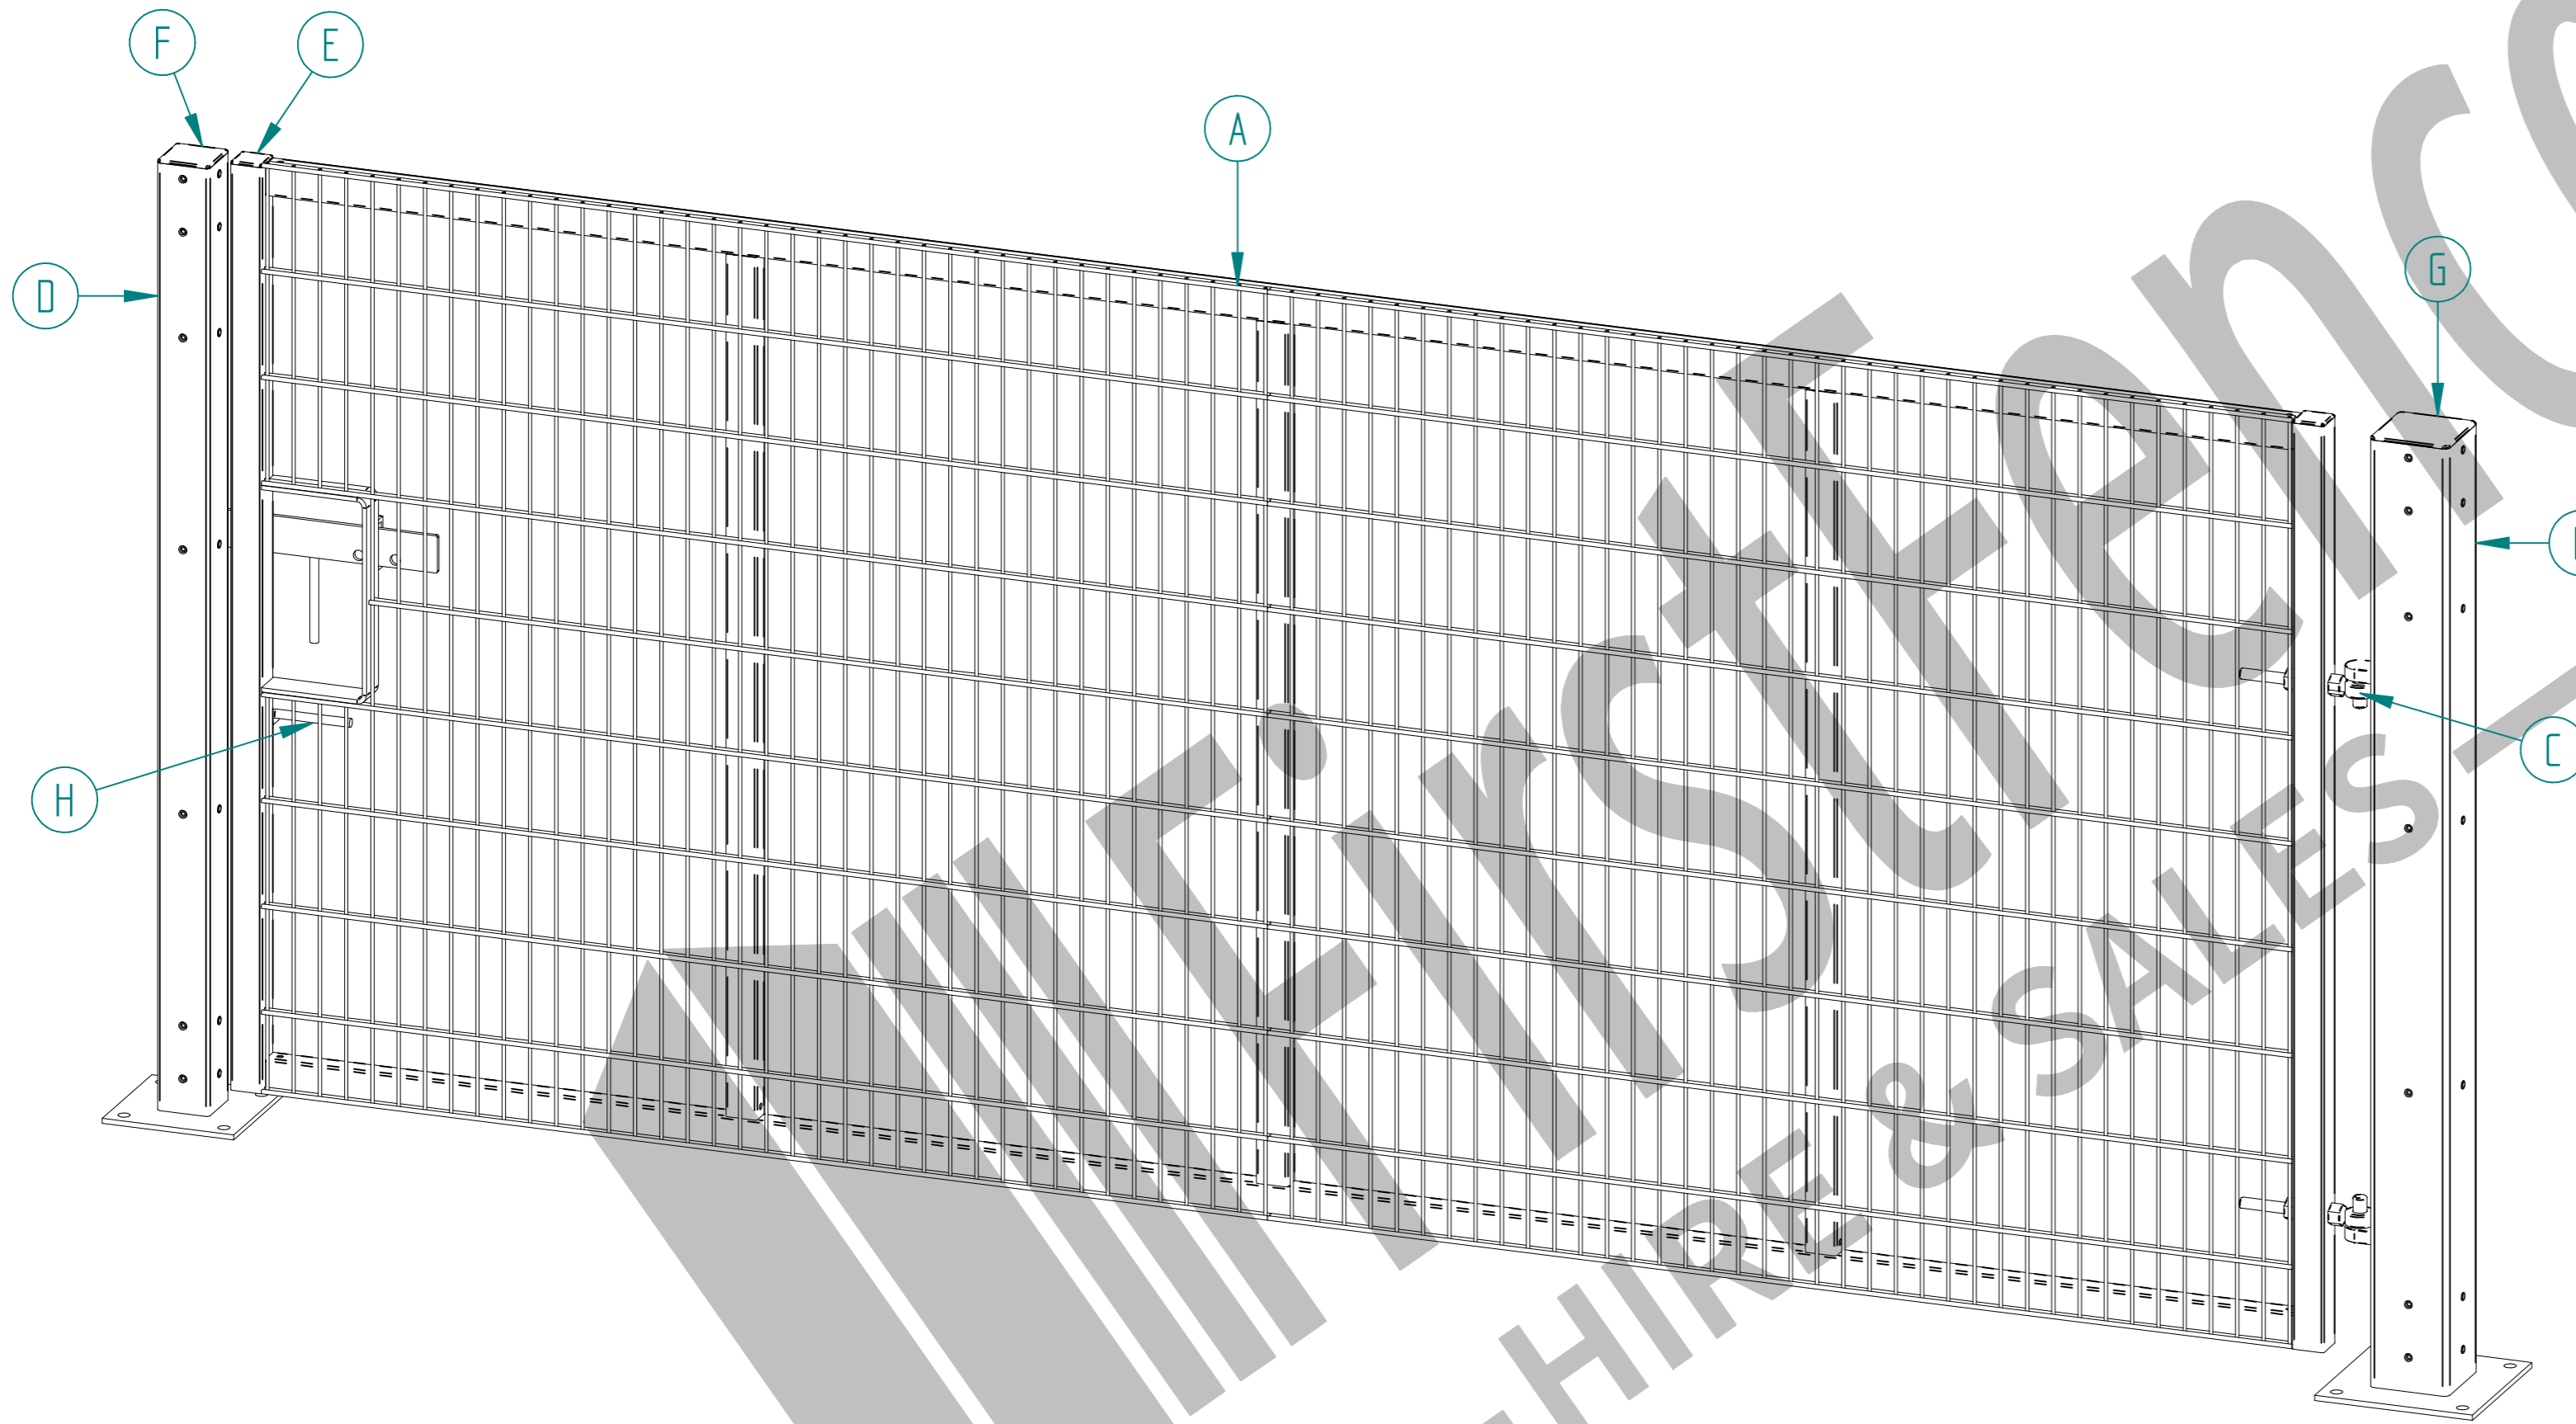

# 1.8m HIGH DIG IN MESH HINGE GATE POST 150X150 BOX SECTION (AL 2800mm)

NAME	DATE	TITLE
LT	26/11/21	MESH-HIN-1842 - 1.8m HIGH DIG IN MESH HINGE GATE POST 150X150 BOX SECTION
TOLERANCE	± 2mm Unless Stated Otherwise	First Fence Ltd, Kiln Way, Swadlincote, Derbyshire, DE11 8EA 01283 512 111 sales@firstfence.co.uk
3RD ANGLE	NOTE: SHOULD ANY DISCREPANCIES BE FOUND WITH THIS DRAWING, PLEASE INFORM FIRSTFENCE. COPYRIGHT OF THIS DRAWING IS OWNED BY FIRSTFENCE LIMITED.	REV A
SIZE A2	WEIGHT: 64.0 kg	SHEET 3 OF 8

# 1.8m HIGH DIG IN MESH CATCH GATE POST 100X100 BOX SECTION (AL 2500mm)

	NAME	DATE	TITLE
DRAWN	LT	26/11/21	MESH-REC-1812 - 1.8m HIGH DIG IN MESH CATCH GATE POST 100X100 BOX SECTION
TOLERANCE	± 2mm Unless Stated Otherwise		First Fence Ltd, Kiln Way, Swadlincote, Derbyshire, DE11 8EA 01283 512 111 sales@firstfence.co.uk
3RD ANGLE			
			REV A
			SHEET 4 OF 8

# 1.8m X 4.0m WIDE SINGLE LEAF BOLT DOWN 868 MESH GATE KIT

RIGHT HAND HUNG  
(From Outside Looking In)

ALL GATES & POSTS ARE TO BE FITTED WITH BLACK PLASTIC INSERTS

ALL GATES WITH 150x150 / 200x200 BOX SECTION HINGE POSTS ARE TO BE FITTED WITH TWO GALVANISED EYE BOLTS