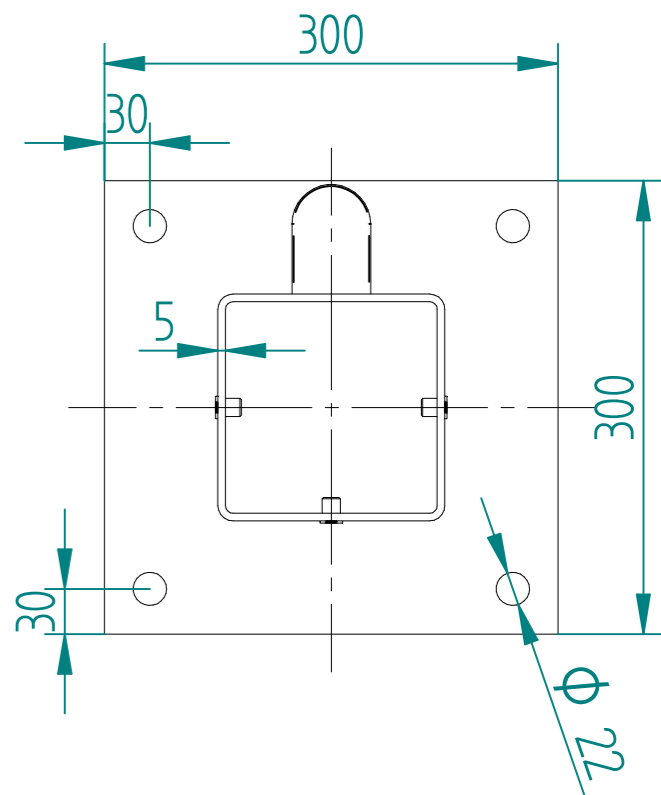

1.8m HIGH BOLT DOWN MESH HINGE GATE POST 150X150 BOX SECTION

	NAME	DATE	TITLE
DRAWN	LT	26/11/21	MESH-HIN-1852 - 1.8m HIGH BOLT DOWN MESH HINGE GATE POST 150X150 BOX SECTION
TOLERANCE	± 2mm Unless Stated Otherwise		First Fence Ltd, Kiln Way, Swadlincote, Derbyshire, DE11 8EA 01283 512 111 sales@firstfence.co.uk
3RD ANGLE 			NOTE: SHOULD ANY DISCREPANCIES BE FOUND WITH THIS DRAWING, PLEASE INFORM FIRSTFENCE. COPYRIGHT OF THIS DRAWING IS OWNED BY FIRSTFENCE LIMITED. SIZE A2 WEIGHT: 48.5 kg REV A
			SHEET 7 OF 8