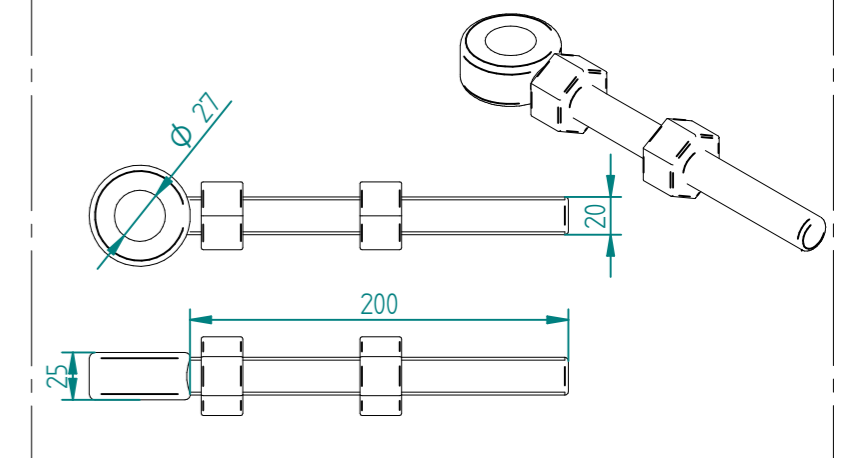

# 1.8m X 4.0m WIDE SINGLE LEAF BOLT DOWN 868 MESH GATE KIT

RIGHT HAND HUNG  
(From Outside Looking In)

ALL GATES & POSTS ARE TO BE FITTED WITH BLACK PLASTIC INSERTS

ALL GATES WITH 150x150 / 200x200 BOX SECTION HINGE POSTS ARE TO BE FITTED WITH TWO GALVANISED EYE BOLTS

Item	Component Name	Quantity
A	MESH-SLI-1872 - 868 MESH GATE SLIDER 1.8m X 4.0m WIDE	1
B	MESH-HIN-1852 - 1.8m HIGH BOLT DOWN MESH HINGE GATE POST 150X150 BOX SECTION	1
C	ACCS-GEN-0002 - ADJUSTABLE GATE EYE G 200mm cw 25mm	2
D	MESH-REC-1832 - 1.8m HIGH BOLT DOWN MESH CATCH GATE POST 100X100 BOX SECTION	1
E	ACCS-RIB-0003 - 60x60 BLACK RIBBED INSERTS	2
F	ACCS-RIB-0006 - 100X100 BLACK RIBBED INSERTS	1
G	ACCS-RIB-0007 - 150x150 BLACK RIBBED INSERTS	1
H	ACCS-GEN-0101 - UNIVERSAL GATE DROP BOLT	1

NAME	DATE	TITLE
LT	26/11/21	MESH-KIT-5305 - 1.8m X 4.0m WIDE SINGLE LEAF BOLT DOWN 868 MESH GATE KIT
TOLERANCE ± 2mm Unless Stated Otherwise		First Fence Ltd, Kiln Way, Swadlincote, Derbyshire, DE11 8EA 01283 512 111 sales@firstfence.co.uk
3RD ANGLE		NOTE: SHOULD ANY DISCREPANCIES BE FOUND WITH THIS DRAWING, PLEASE INFORM FIRSTFENCE. COPYRIGHT OF THIS DRAWING IS OWNED BY FIRSTFENCE LIMITED. SIZE A2 WEIGHT: 188.5 kg
		REV A

	NAME	DATE	TITLE
DRAWN	LT	26/11/21	MESH-KIT-5305 - 1.8m X 4.0m WIDE SINGLE LEAF BOLT DOWN 868 MESH GATE KIT
TOLERANCE	± 2mm Unless Stated Otherwise		 First Fence Ltd, Kiln Way, Swadlincote, Derbyshire, DE11 8EA 01283 512 111 sales@firstfence.co.uk
 3RD ANGLE			
			REV A