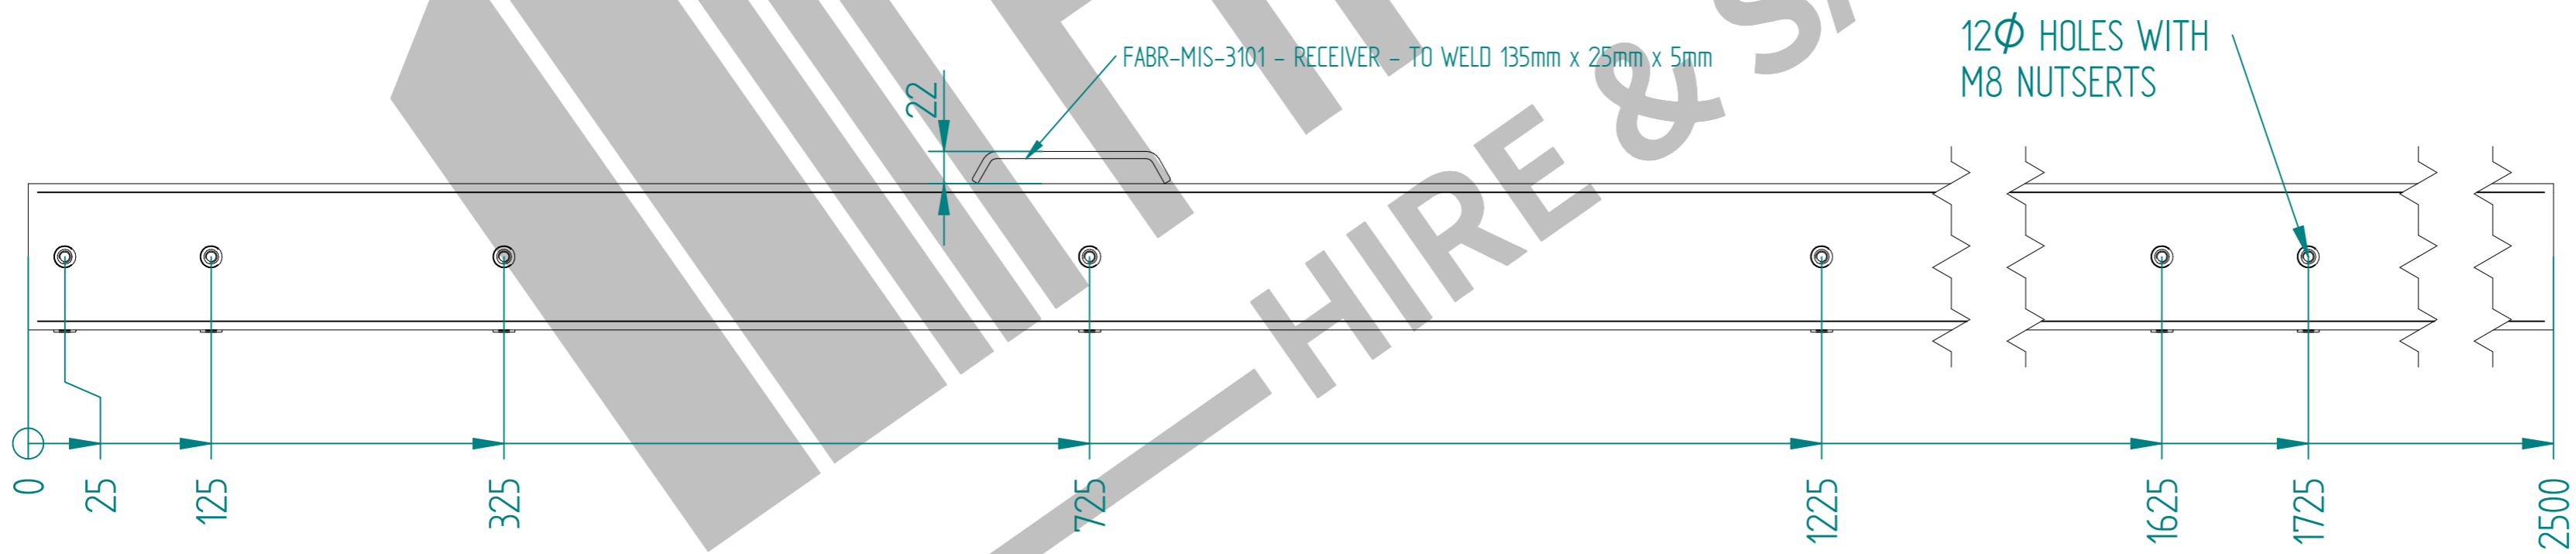

1.8m HIGH DIG IN MESH CATCH GATE POST 100X100 BOX SECTION (AL 2500mm)

	NAME	DATE	TITLE	
DRAWN	LT	26/11/21	MESH-REC-1812 - 1.8m HIGH DIG IN MESH CATCH GATE POST 100X100 BOX SECTION	
TOLERANCE	± 2mm Unless Stated Otherwise		First Fence Ltd, Kiln Way, Swadlincote, Derbyshire, DE11 8EA 01283 512 111 sales@firstfence.co.uk	
3RD ANGLE				NOTE: SHOULD ANY DISCREPANCIES BE FOUND WITH THIS DRAWING, PLEASE INFORM FIRSTFENCE. COPYRIGHT OF THIS DRAWING IS OWNED BY FIRSTFENCE LIMITED. SIZE A2 WEIGHT: 22.6 kg
			REV A	
			SHEET 4 OF 8