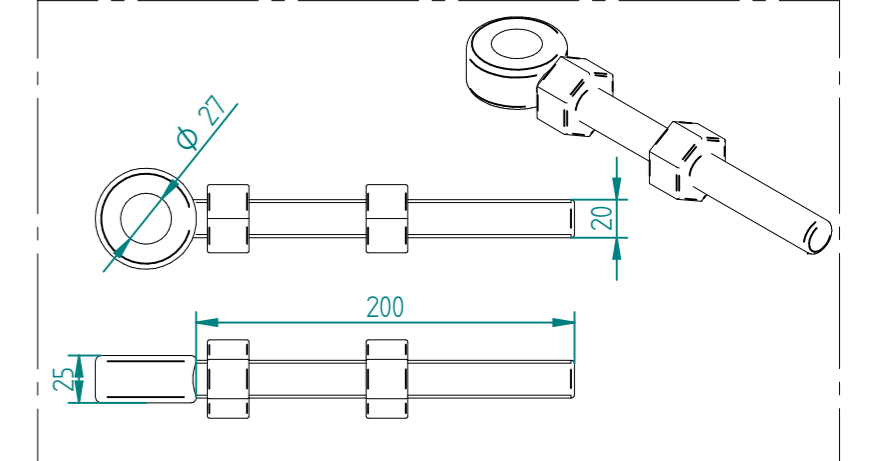

# 1.8m X 4.0m WIDE SINGLE LEAF DIG IN 868 MESH GATE KIT

RIGHT HAND HUNG  
(From Outside Looking In)

ALL GATES & POSTS ARE TO BE FITTED WITH BLACK PLASTIC INSERTS

ALL GATES WITH 150x150 / 200x200 BOX SECTION HINGE POSTS ARE TO BE FITTED WITH TWO GALVANISED EYE BOLTS

Item	Component Name	Quantity
A	MESH-SLI-1872 - 868 MESH GATE SLIDER 1.8m X 4.0m WIDE	1
B	MESH-HIN-1842 - 1.8m HIGH DIG IN MESH HINGE GATE POST 150X150 BOX SECTION	1
C	ACCS-GEN-0002 - ADJUSTABLE GATE EYE G 200mm cw 25mm	2
D	MESH-REC-1812 - 1.8m HIGH DIG IN MESH CATCH GATE POST 100X100 BOX SECTION	1
E	ACCS-GEN-0101 - UNIVERSAL GATE DROP BOLT	1
F	ACCS-RIB-0003 - 60x60 BLACK RIBBED INSERTS	2
G	ACCS-RIB-0007 - 150x150 BLACK RIBBED INSERTS	1
H	ACCS-RIB-0006 - 100X100 BLACK RIBBED INSERTS	1

# 1.8m HIGH DIG IN MESH HINGE GATE POST 150X150 BOX SECTION (AL 2800mm)

NAME	DATE	TITLE
LT	26/11/21	MESH-HIN-1842 - 1.8m HIGH DIG IN MESH HINGE GATE POST 150X150 BOX SECTION
TOLERANCE	± 2mm Unless Stated Otherwise	First Fence Ltd, Kiln Way, Swadlincote, Derbyshire, DE11 8EA 01283 512 111 sales@firstfence.co.uk
3RD ANGLE	NOTE: SHOULD ANY DISCREPANCIES BE FOUND WITH THIS DRAWING, PLEASE INFORM FIRSTFENCE. COPYRIGHT OF THIS DRAWING IS OWNED BY FIRSTFENCE LIMITED.	REV A
SIZE A2	WEIGHT: 64.0 kg	SHEET 3 OF 8

# 1.8m X 4.0m WIDE SINGLE LEAF BOLT DOWN 868 MESH GATE KIT

RIGHT HAND HUNG  
(From Outside Looking In)

ALL GATES & POSTS ARE TO BE FITTED WITH BLACK PLASTIC INSERTS

ALL GATES WITH 150x150 / 200x200 BOX SECTION HINGE POSTS ARE TO BE FITTED WITH TWO GALVANISED EYE BOLTS