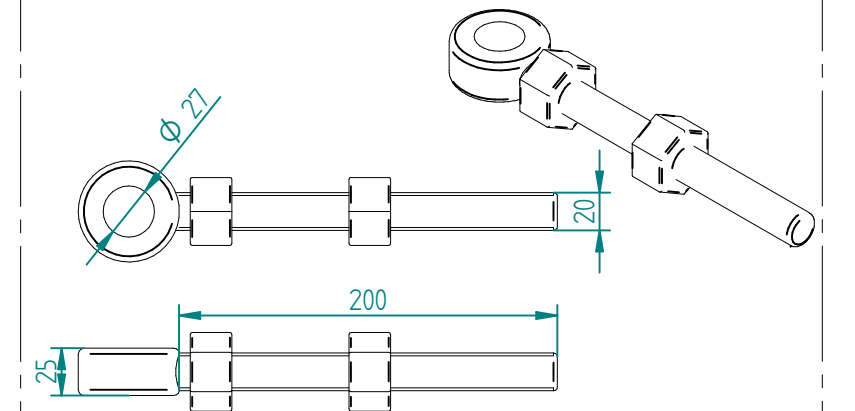

# 2.4m X 4.0m WIDE SINGLE LEAF DIG IN 868 MESH GATE KIT

RIGHT HAND HUNG  
(From Outside Looking In)

ALL GATES & POSTS ARE TO BE FITTED WITH BLACK PLASTIC INSERTS

ALL GATES WITH 150x150 / 200x200 BOX SECTION HINGE POSTS ARE TO BE FITTED WITH TWO GALVANISED EYE BOLTS

Item	Component Name	Quantity
A	MESH-SLI-2472 - 868 MESH GATE SLIDER 2.4m X 4.0m WIDE	1
B	MESH-HIN-2442 - 2.4m HIGH DIG IN MESH GATE POST 150X150 BOX SECTION	1
C	MESH-REC-2412 - 2.4m HIGH DIG IN MESH CATCH GATE POST 100X100 BOX SECTION	1
D	ACCS-GEN-0002 - ADJUSTABLE GATE EYE G 200mm cw 25mm	2
E	ACCS-GEN-0101 - UNIVERSAL GATE DROP BOLT	1
F	ACCS-RIB-0003 - 60x60 BLACK RIBBED INSERTS	2
G	ACCS-RIB-0006 - 100x100 BLACK RIBBED INSERTS	1
H	ACCS-RIB-0007 - 150x150 BLACK RIBBED INSERTS	1

# 2.4m HIGH DIG IN MESH GATE POST 150X150 BOX SECTION (AL 3400mm)

	NAME	DATE	TITLE
DRAWN	LT	07/03/22	MESH-HIN-2442 - 2.4m HIGH DIG IN MESH GATE POST 150X150 BOX SECTION
TOLERANCE	± 2mm Unless Stated Otherwise		First Fence Ltd, Kiln Way, Swadlincote, Derbyshire, DE11 8EA 01283 512 111 sales@firstfence.co.uk
3RD ANGLE 			NOTE: SHOULD ANY DISCREPANCIES BE FOUND WITH THIS DRAWING, PLEASE INFORM FIRSTFENCE. COPYRIGHT OF THIS DRAWING IS OWNED BY FIRSTFENCE LIMITED. SIZE A2 WEIGHT: 253.6 kg REV A SHEET 3 OF 8

# 2.4m X 4.0m WIDE SINGLE LEAF BOLT DOWN 868 MESH GATE KIT

RIGHT HAND HUNG  
(From Outside Looking In)

ALL GATES & POSTS ARE TO BE FITTED WITH BLACK PLASTIC INSERTS

ALL GATES WITH 150x150 / 200x200 BOX SECTION HINGE POSTS ARE TO BE FITTED WITH TWO GALVANISED EYE BOLTS