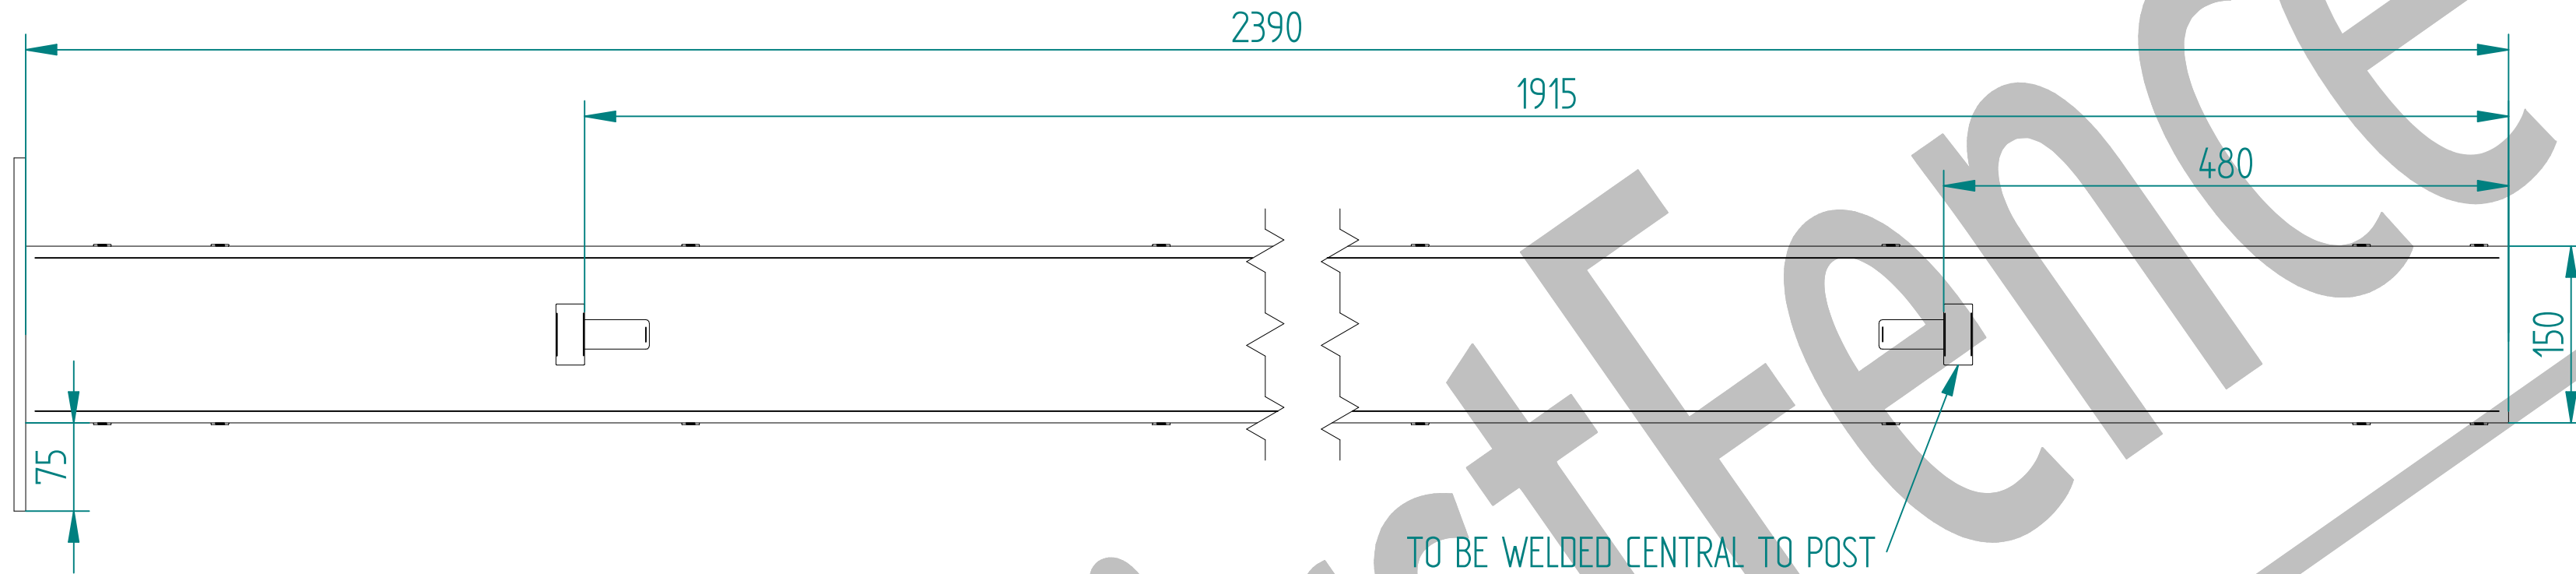

2.4m HIGH BOLT DOWN MESH HINGE GATE POST 150X150 BOX SECTION

STEE-GEN-0002 - GATE HOOK, SC 25mm TO WELD FLAT