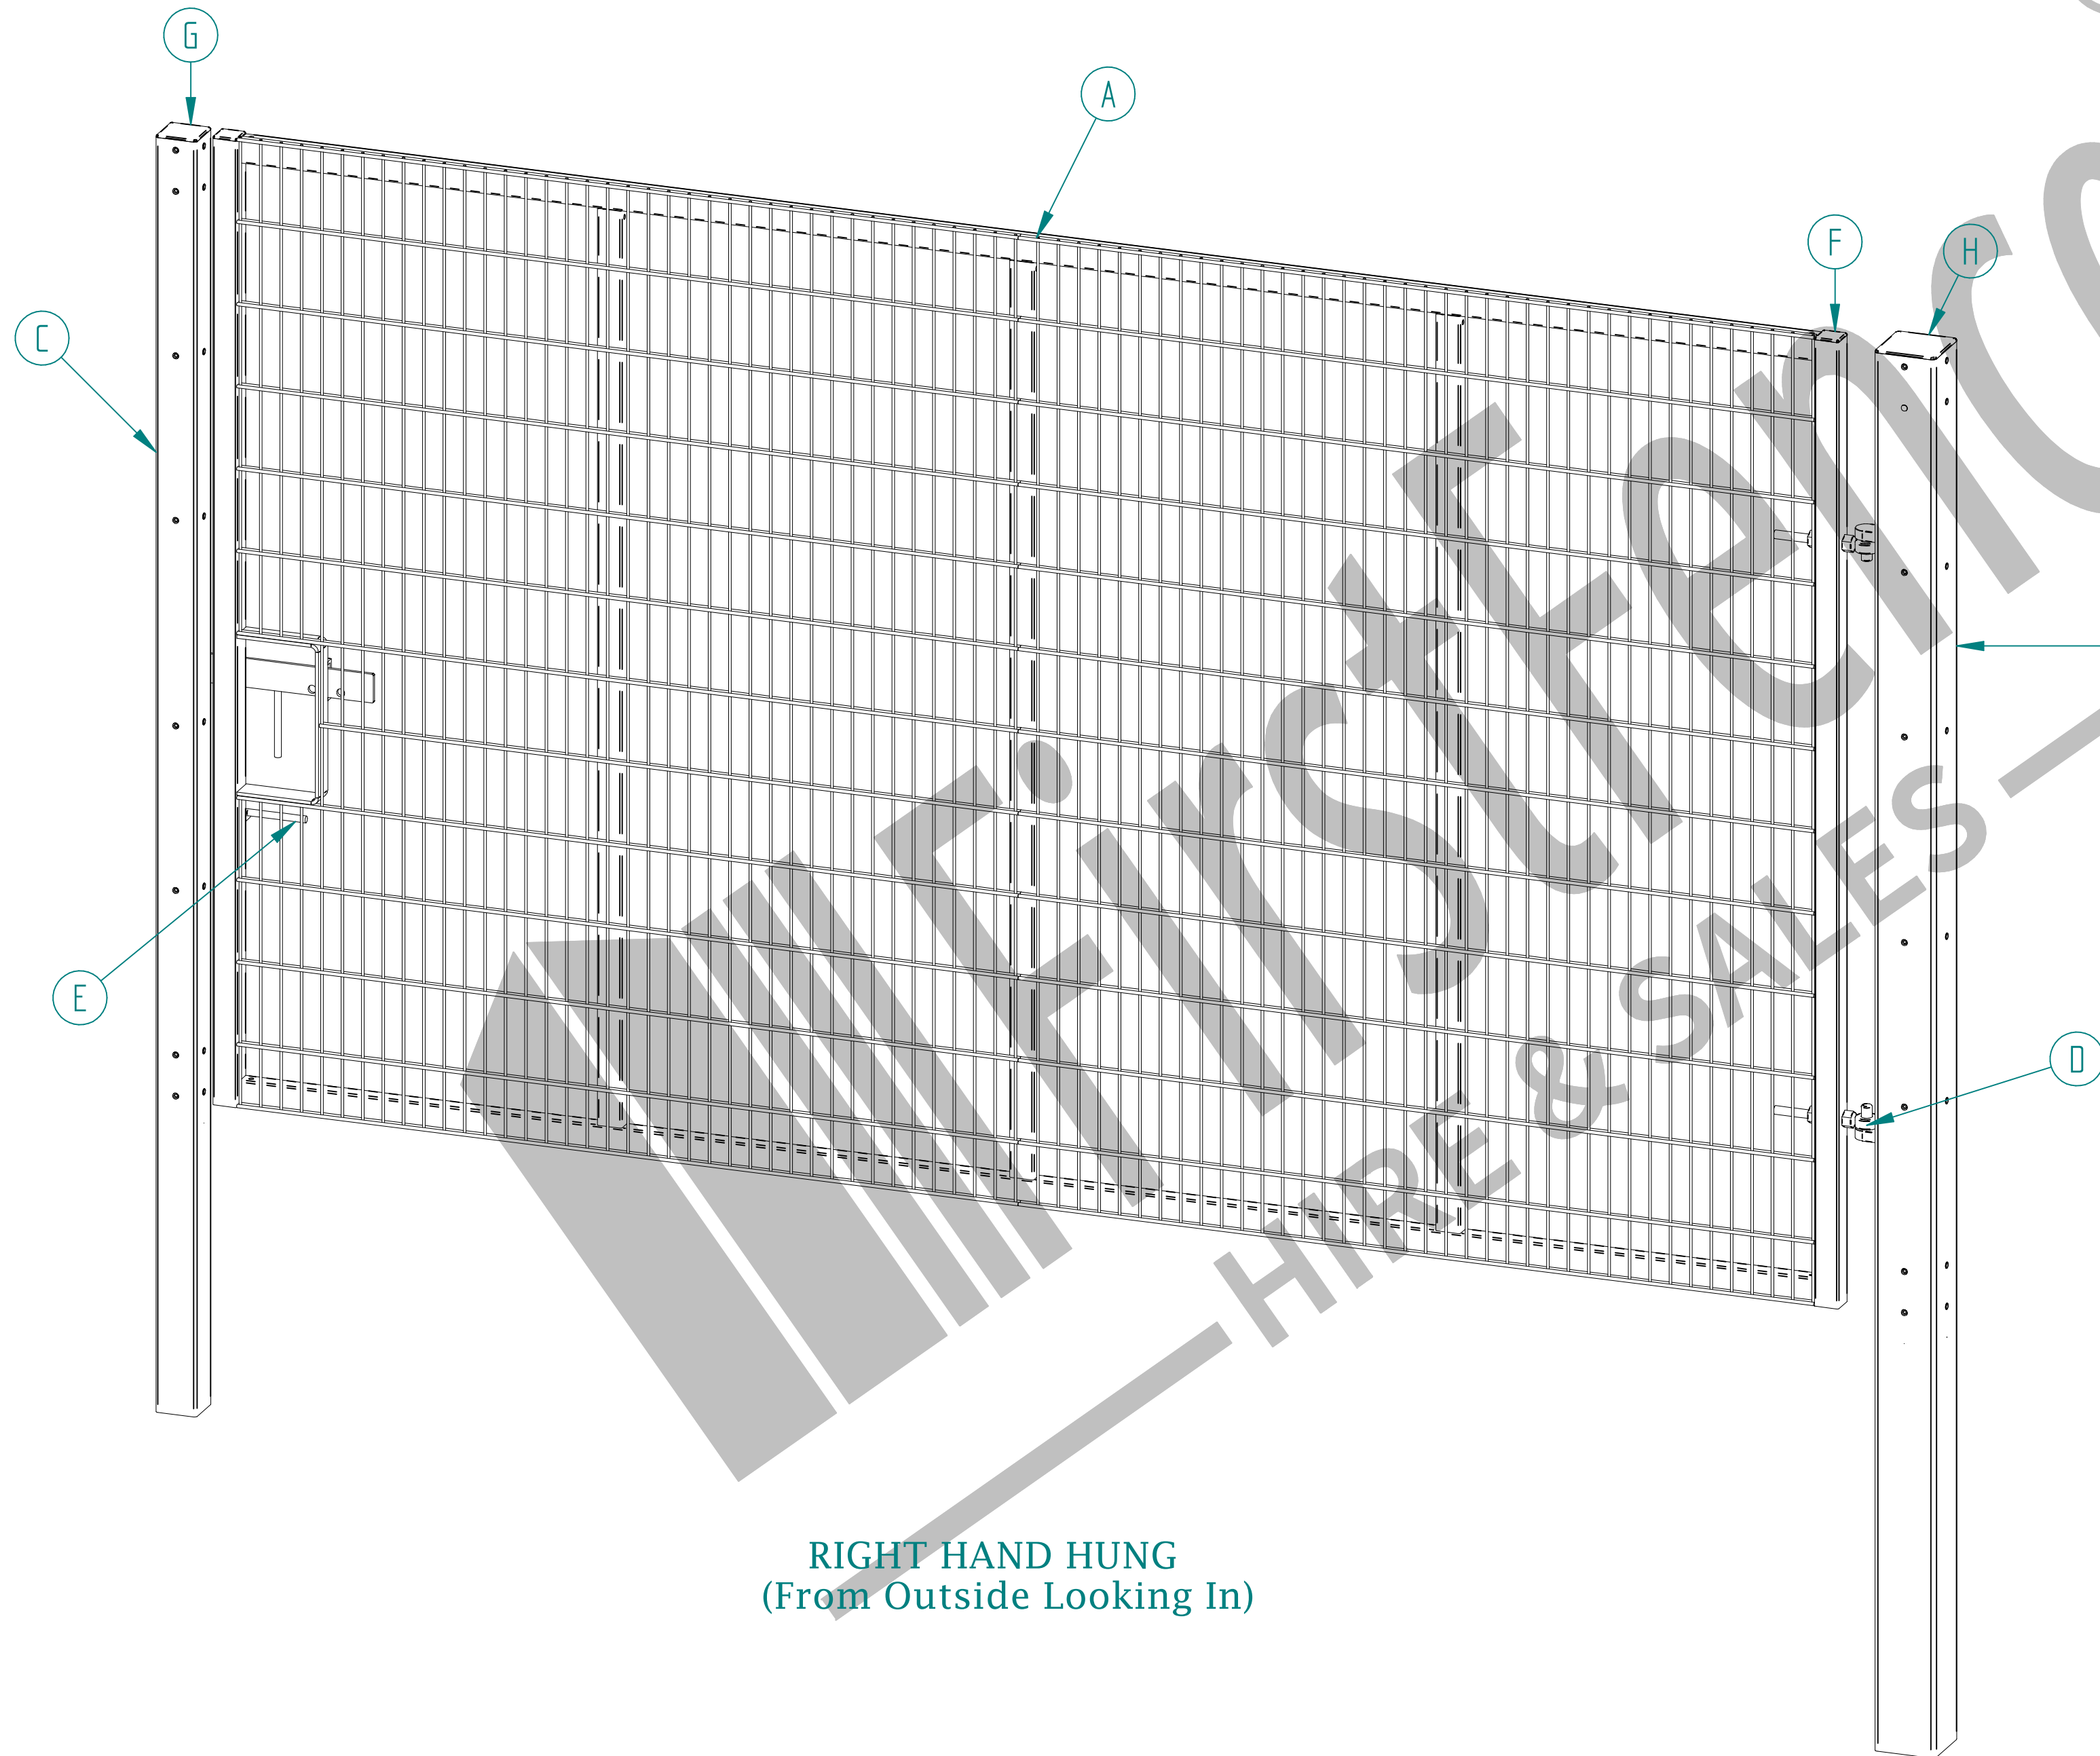

# 2.4m X 4.0m WIDE SINGLE LEAF DIG IN 868 MESH GATE KIT

RIGHT HAND HUNG  
(From Outside Looking In)

ALL GATES & POSTS ARE TO BE FITTED WITH BLACK PLASTIC INSERTS

ALL GATES WITH 150x150 / 200x200 BOX SECTION HINGE POSTS ARE TO BE FITTED WITH TWO GALVANISED EYE BOLTS

Item	Component Name	Quantity
A	MESH-SLI-2472 - 868 MESH GATE SLIDER 2.4m X 4.0m WIDE	1
B	MESH-HIN-2442 - 2.4m HIGH DIG IN MESH GATE POST 150X150 BOX SECTION	1
C	MESH-REC-2412 - 2.4m HIGH DIG IN MESH CATCH GATE POST 100X100 BOX SECTION	1
D	ACCS-GEN-0002 - ADJUSTABLE GATE EYE G 200mm cw 25mm	2
E	ACCS-GEN-0101 - UNIVERSAL GATE DROP BOLT	1
F	ACCS-RIB-0003 - 60x60 BLACK RIBBED INSERTS	2
G	ACCS-RIB-0006 - 100x100 BLACK RIBBED INSERTS	1
H	ACCS-RIB-0007 - 150x150 BLACK RIBBED INSERTS	1

NAME	DATE	TITLE
LT	07/03/22	MESH-KIT-5324 - 2.4m X 4.0m WIDE SINGLE LEAF DIG IN 868 MESH GATE KIT
TOLERANCE ± 2mm Unless Stated Otherwise		FirstFence Ltd, Kiln Way, Swadlincote, Derbyshire, DE11 8EA 01283 512 111 sales@firstfence.co.uk
3RD ANGLE		NOTE: SHOULD ANY DISCREPANCIES BE FOUND WITH THIS DRAWING, PLEASE INFORM FIRSTFENCE. COPYRIGHT OF THIS DRAWING IS OWNED BY FIRSTFENCE LIMITED. SIZE A2 WEIGHT: 253.6 kg
		REV A

# 2.4m HIGH DIG IN MESH GATE POST 150X150 BOX SECTION (AL 3400mm)

	NAME	DATE	TITLE
DRAWN	LT	07/03/22	MESH-HIN-2442 - 2.4m HIGH DIG IN MESH GATE POST 150X150 BOX SECTION
TOLERANCE	± 2mm Unless Stated Otherwise		First Fence Ltd, Kiln Way, Swadlincote, Derbyshire, DE11 8EA 01283 512 111 sales@firstfence.co.uk
3RD ANGLE 			NOTE: SHOULD ANY DISCREPANCIES BE FOUND WITH THIS DRAWING, PLEASE INFORM FIRSTFENCE. COPYRIGHT OF THIS DRAWING IS OWNED BY FIRSTFENCE LIMITED. SIZE A2 WEIGHT: 253.6 kg REV A SHEET 3 OF 8