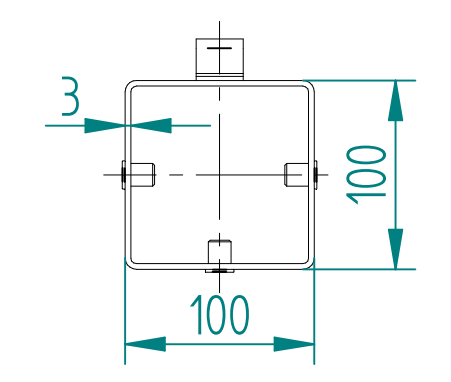

2.4m HIGH DIG IN MESH CATCH GATE POST 100X100 BOX SECTION (AL 3100mm)

	NAME	DATE	TITLE	
DRAWN	LT	07/03/22	MESH-REC-2412 - 2.4m HIGH DIG IN MESH CATCH GATE POST 100X100 BOX SECTION	
TOLERANCE	± 2mm Unless Stated Otherwise		First Fence Ltd, Kiln Way, Swadlincote, Derbyshire, DE11 8EA 01283 512 111 sales@firstfence.co.uk	
3RD ANGLE 				NOTE: SHOULD ANY DISCREPANCIES BE FOUND WITH THIS DRAWING, PLEASE INFORM FIRSTFENCE. COPYRIGHT OF THIS DRAWING IS OWNED BY FIRSTFENCE LIMITED. SIZE A2 WEIGHT: 27.9 kg
			REV A	
			SHEET 4 OF 8