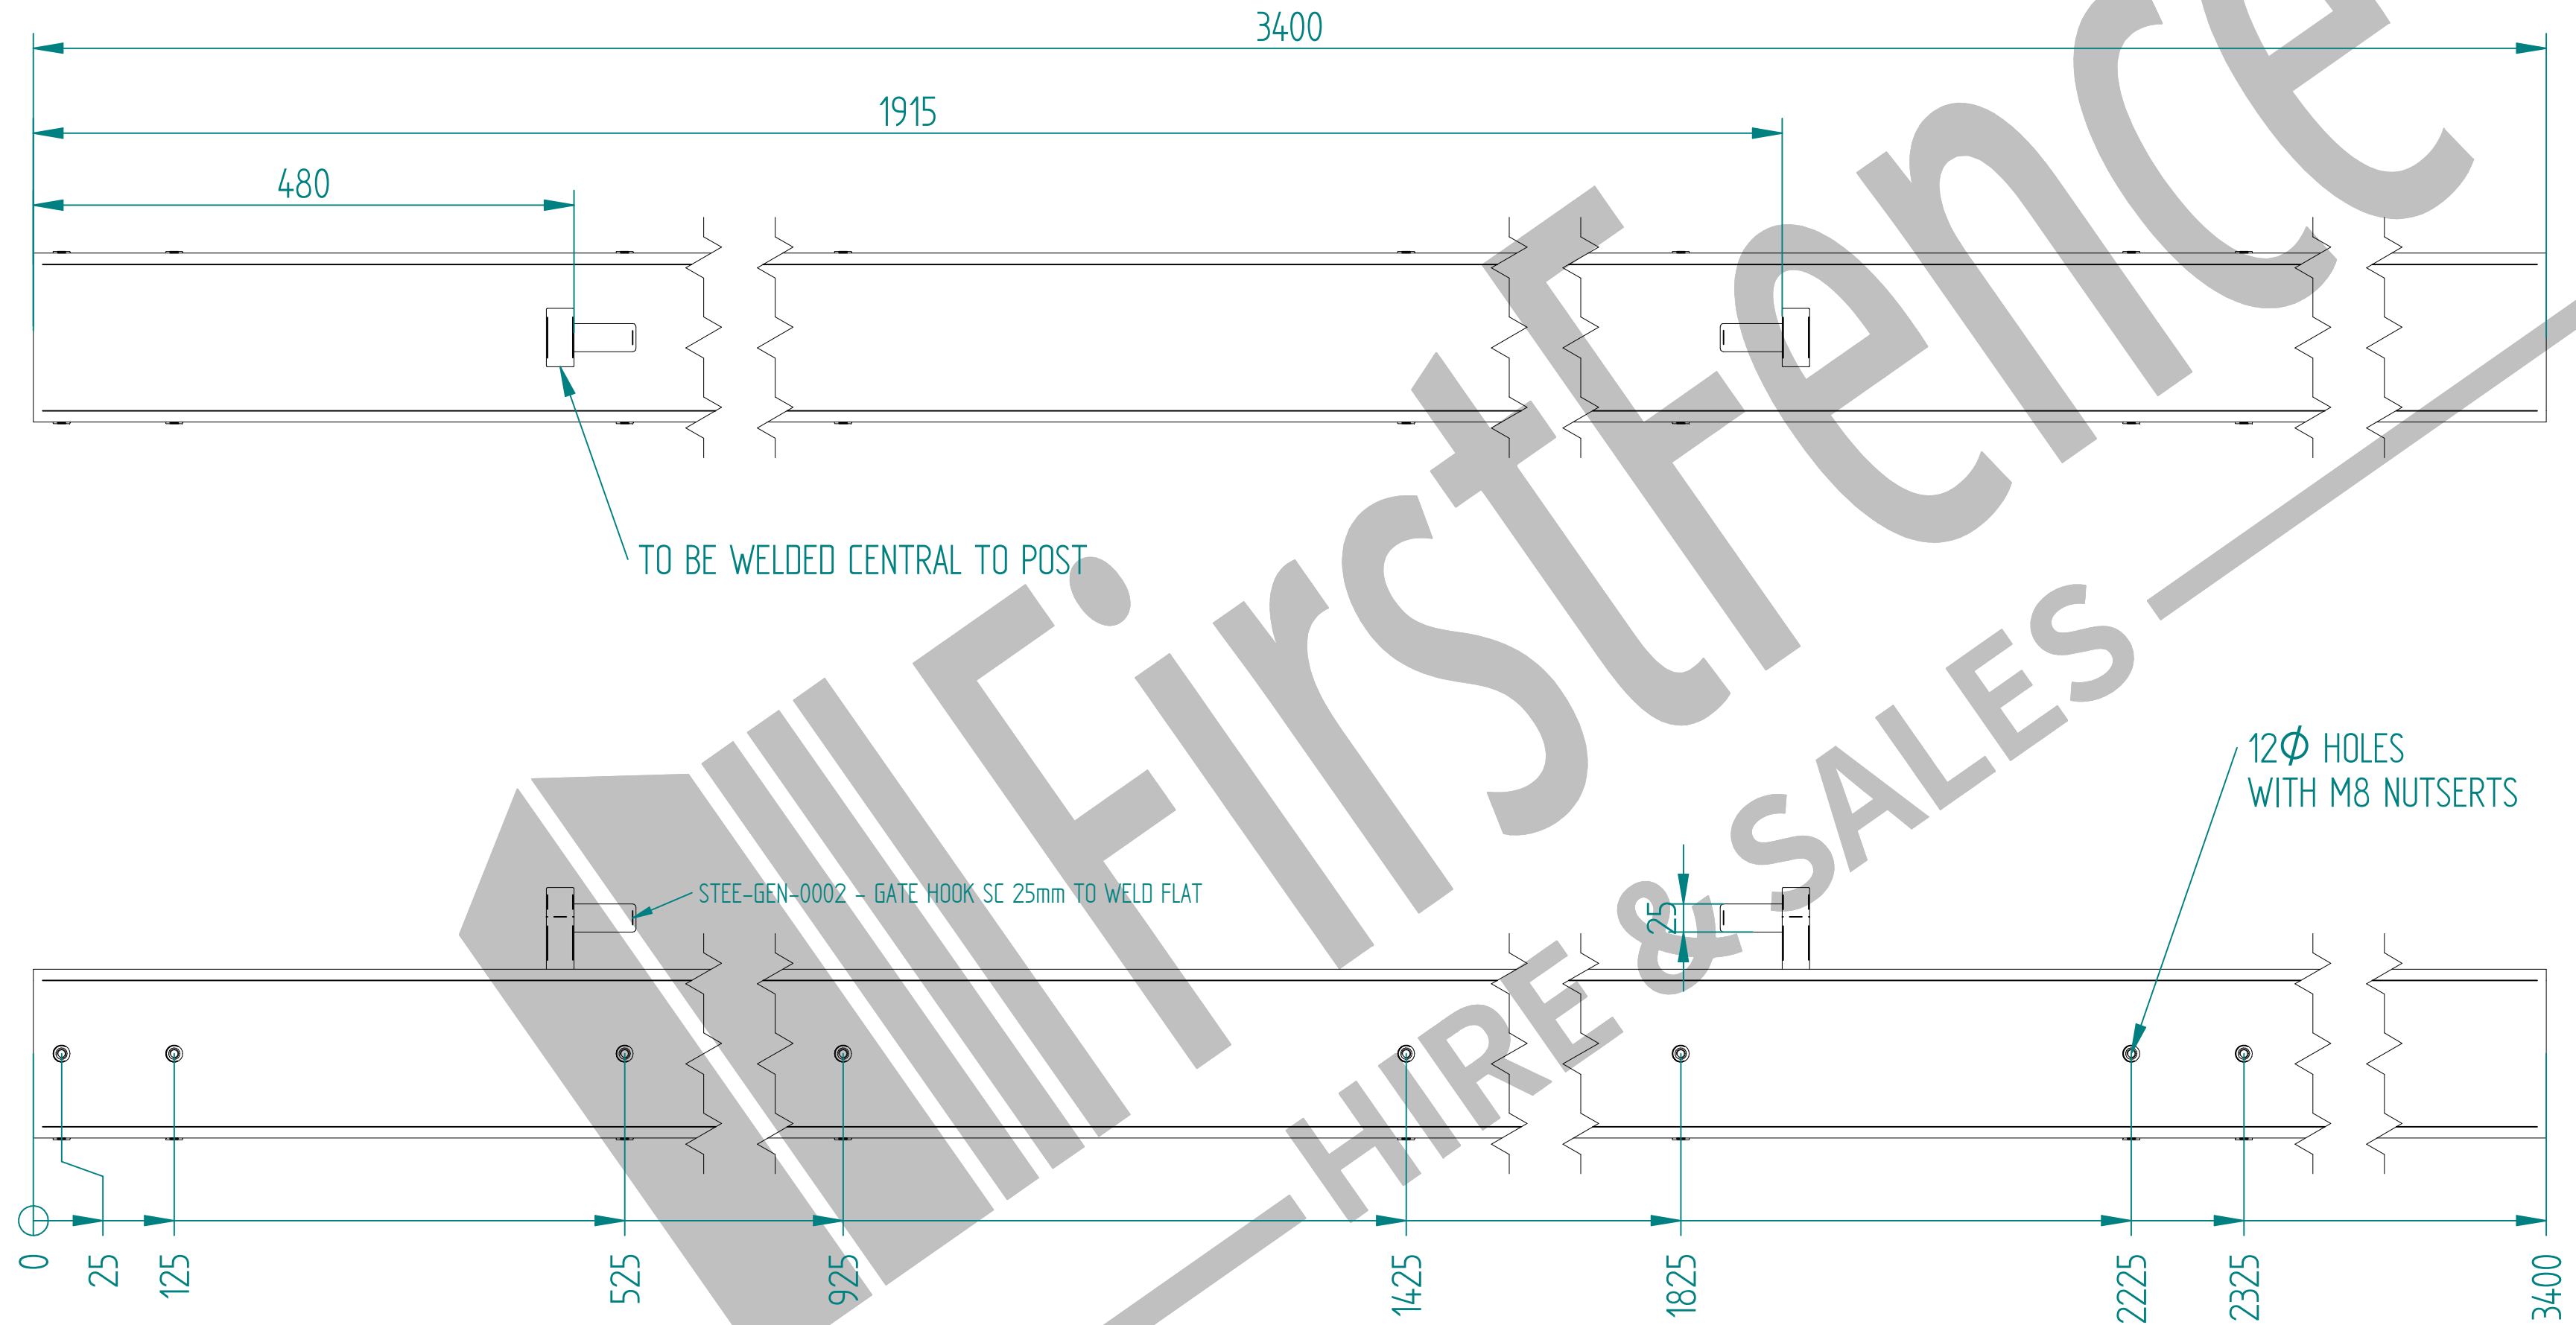

2.4m HIGH DIG IN MESH GATE POST 150X150 BOX SECTION (AL 3400mm)

	NAME	DATE	TITLE
DRAWN	LT	07/03/22	MESH-HIN-2442 - 2.4m HIGH DIG IN MESH GATE POST 150X150 BOX SECTION
TOLERANCE	± 2mm Unless Stated Otherwise		First Fence Ltd, Kiln Way, Swadlincote, Derbyshire, DE11 8EA 01283 512 111 sales@firstfence.co.uk
3RD ANGLE 			NOTE: SHOULD ANY DISCREPANCIES BE FOUND WITH THIS DRAWING, PLEASE INFORM FIRSTFENCE. COPYRIGHT OF THIS DRAWING IS OWNED BY FIRSTFENCE LIMITED. SIZE A2 WEIGHT: 253.6 kg REV A SHEET 3 OF 8