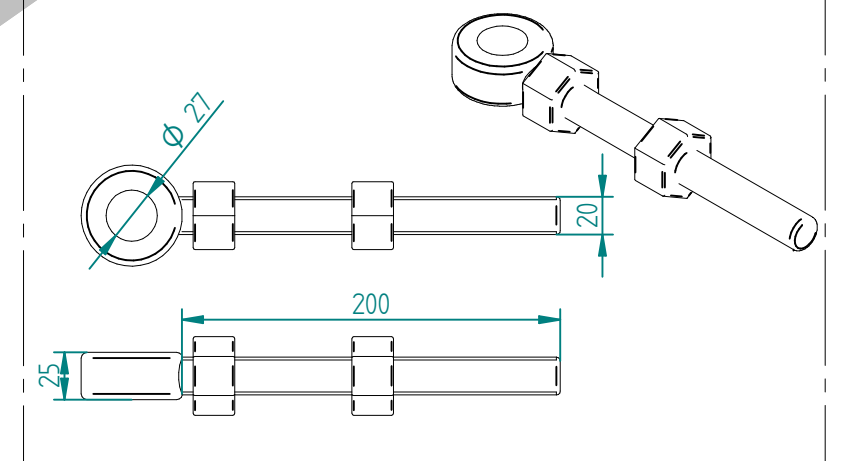

# 2.4m X 4.0m WIDE SINGLE LEAF BOLT DOWN 868 MESH GATE KIT

RIGHT HAND HUNG  
(From Outside Looking In)

ALL GATES & POSTS ARE TO BE FITTED WITH BLACK PLASTIC INSERTS

ALL GATES WITH 150x150 / 200x200 BOX SECTION HINGE POSTS ARE TO BE FITTED WITH TWO GALVANISED EYE BOLTS

Item	Component Name	Quantity
A	MESH-SLI-2472 - 868 MESH GATE SLIDER 2.4m X 4.0m WIDE	1
B	MESH-HIN-2452 - 2.4m HIGH BOLT DOWN MESH HINGE GATE POST 150X150 BOX SECTION	1
C	MESH-REC-2432 - 2.4m HIGH BOLT DOWN MESH CATCH GATE POST 100X100 BOX SECTION	1
D	ACCS-GEN-0002 - ADJUSTABLE GATE EYE G 200mm cw 25mm	2
E	ACCS-GEN-0101 - UNIVERSAL GATE DROP BOLT	1
F	ACCS-RIB-0003 - 60x60 BLACK RIBBED INSERTS	2
G	ACCS-RIB-0006 - 100x100 BLACK RIBBED INSERTS	1
H	ACCS-RIB-0007 - 150x150 BLACK RIBBED INSERTS	1

NAME	DATE	TITLE
LT	07/03/22	MESH-KIT-5325 - 2.4m X 4.0m WIDE SINGLE LEAF BOLT DOWN 868 MESH GATE KIT
TOLERANCE ± 2mm Unless Stated Otherwise		First Fence Ltd, Kiln Way, Swadlincote, Derbyshire, DE11 8EA 01283 512 111 sales@firstfence.co.uk
3RD ANGLE		NOTE: SHOULD ANY DISCREPANCIES BE FOUND WITH THIS DRAWING, PLEASE INFORM FIRSTFENCE. COPYRIGHT OF THIS DRAWING IS OWNED BY FIRSTFENCE LIMITED. SIZE A2 WEIGHT: 236.2 kg REV A SHEET 5 OF 8