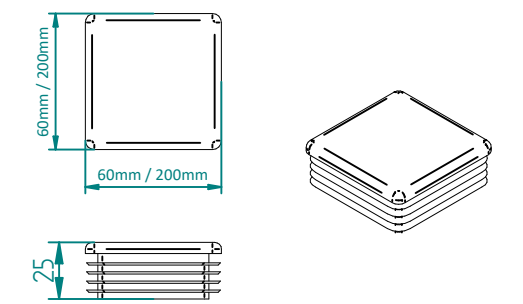

# 2.4m X 4.0m WIDE SINGLE LEAF DIG IN 868 MESH GATE KIT

RIGHT HAND HUNG  
(From Outside Looking In)

ALL GATES & POSTS ARE TO BE FITTED WITH BLACK PLASTIC INSERTS

ALL GATES WITH 150x150 / 200x200 BOX SECTION HINGE POSTS ARE TO BE FITTED WITH TWO GALVANISED EYE BOLTS

Item	Component Name	Quantity
A	MESH-SLI-2472 - 868 MESH GATE SLIDER 2.4m X 4.0m WIDE	1
B	MESH-HIN-2442 - 2.4m HIGH DIG IN MESH GATE POST 150X150 BOX SECTION	1
C	MESH-REC-2412 - 2.4m HIGH DIG IN MESH CATCH GATE POST 100X100 BOX SECTION	1
D	ACCS-GEN-0002 - ADJUSTABLE GATE EYE G 200mm cw 25mm	2
E	ACCS-GEN-0101 - UNIVERSAL GATE DROP BOLT	1
F	ACCS-RIB-0003 - 60x60 BLACK RIBBED INSERTS	2
G	ACCS-RIB-0006 - 100x100 BLACK RIBBED INSERTS	1
H	ACCS-RIB-0007 - 150x150 BLACK RIBBED INSERTS	1

# 2.4m HIGH DIG IN MESH GATE POST 150X150 BOX SECTION (AL 3400mm)

	NAME	DATE	TITLE
DRAWN	LT	07/03/22	MESH-HIN-2442 - 2.4m HIGH DIG IN MESH GATE POST 150X150 BOX SECTION
TOLERANCE	± 2mm Unless Stated Otherwise		First Fence Ltd, Kiln Way, Swadlincote, Derbyshire, DE11 8EA 01283 512 111 sales@firstfence.co.uk
3RD ANGLE 			NOTE: SHOULD ANY DISCREPANCIES BE FOUND WITH THIS DRAWING, PLEASE INFORM FIRSTFENCE. COPYRIGHT OF THIS DRAWING IS OWNED BY FIRSTFENCE LIMITED. SIZE A2 WEIGHT: 253.6 kg REV A SHEET 3 OF 8

# 2.4m X 4.0m WIDE SINGLE LEAF BOLT DOWN 868 MESH GATE KIT

RIGHT HAND HUNG  
(From Outside Looking In)

ALL GATES & POSTS ARE TO BE FITTED WITH BLACK PLASTIC INSERTS

ALL GATES WITH 150x150 / 200x200 BOX SECTION HINGE POSTS ARE TO BE FITTED WITH TWO GALVANISED EYE BOLTS