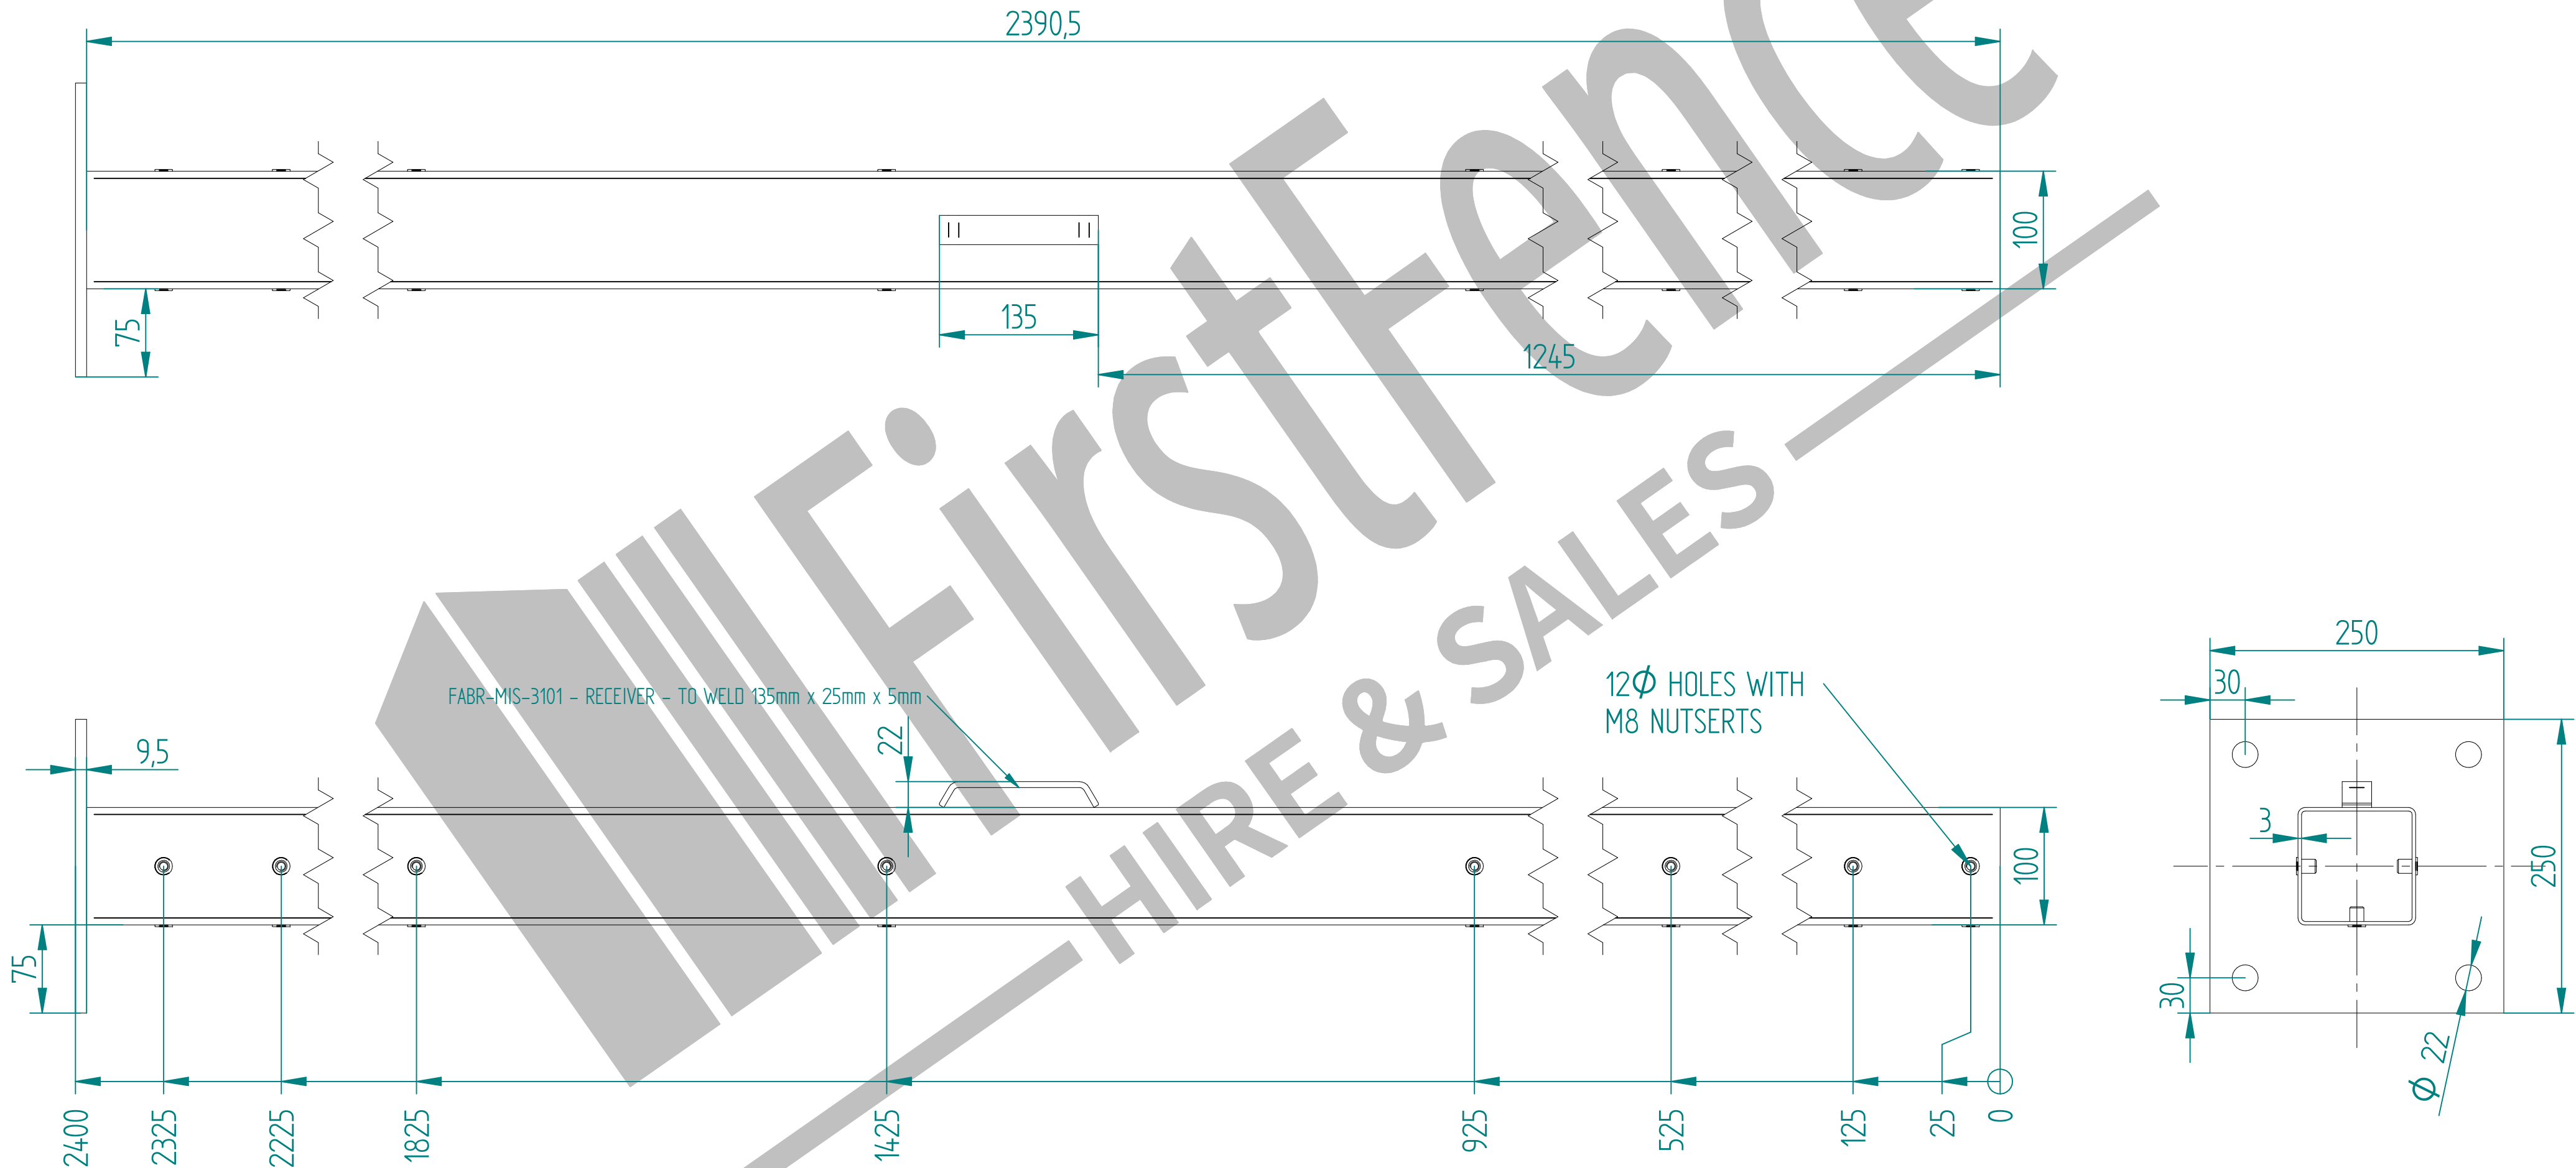

2.4m HIGH BOLT DOWN MESH CATCH GATE POST 100X100 BOX SECTION

	NAME	DATE	TITLE
DRAWN	LT	07/03/22	MESH-REC-2432 - 2.4m HIGH BOLT DOWN MESH CATCH GATE POST 100X100 BOX SECTION
TOLERANCE	± 2mm Unless Stated Otherwise		First Fence Ltd, Kiln Way, Swadlincote, Derbyshire, DE11 8EA 01283 512 111 sales@firstfence.co.uk
3RD ANGLE 			NOTE: SHOULD ANY DISCREPANCIES BE FOUND WITH THIS DRAWING, PLEASE INFORM FIRSTFENCE. COPYRIGHT OF THIS DRAWING IS OWNED BY FIRSTFENCE LIMITED. SIZE A2 WEIGHT: 26.2 kg REV A SHEET 8 OF 8