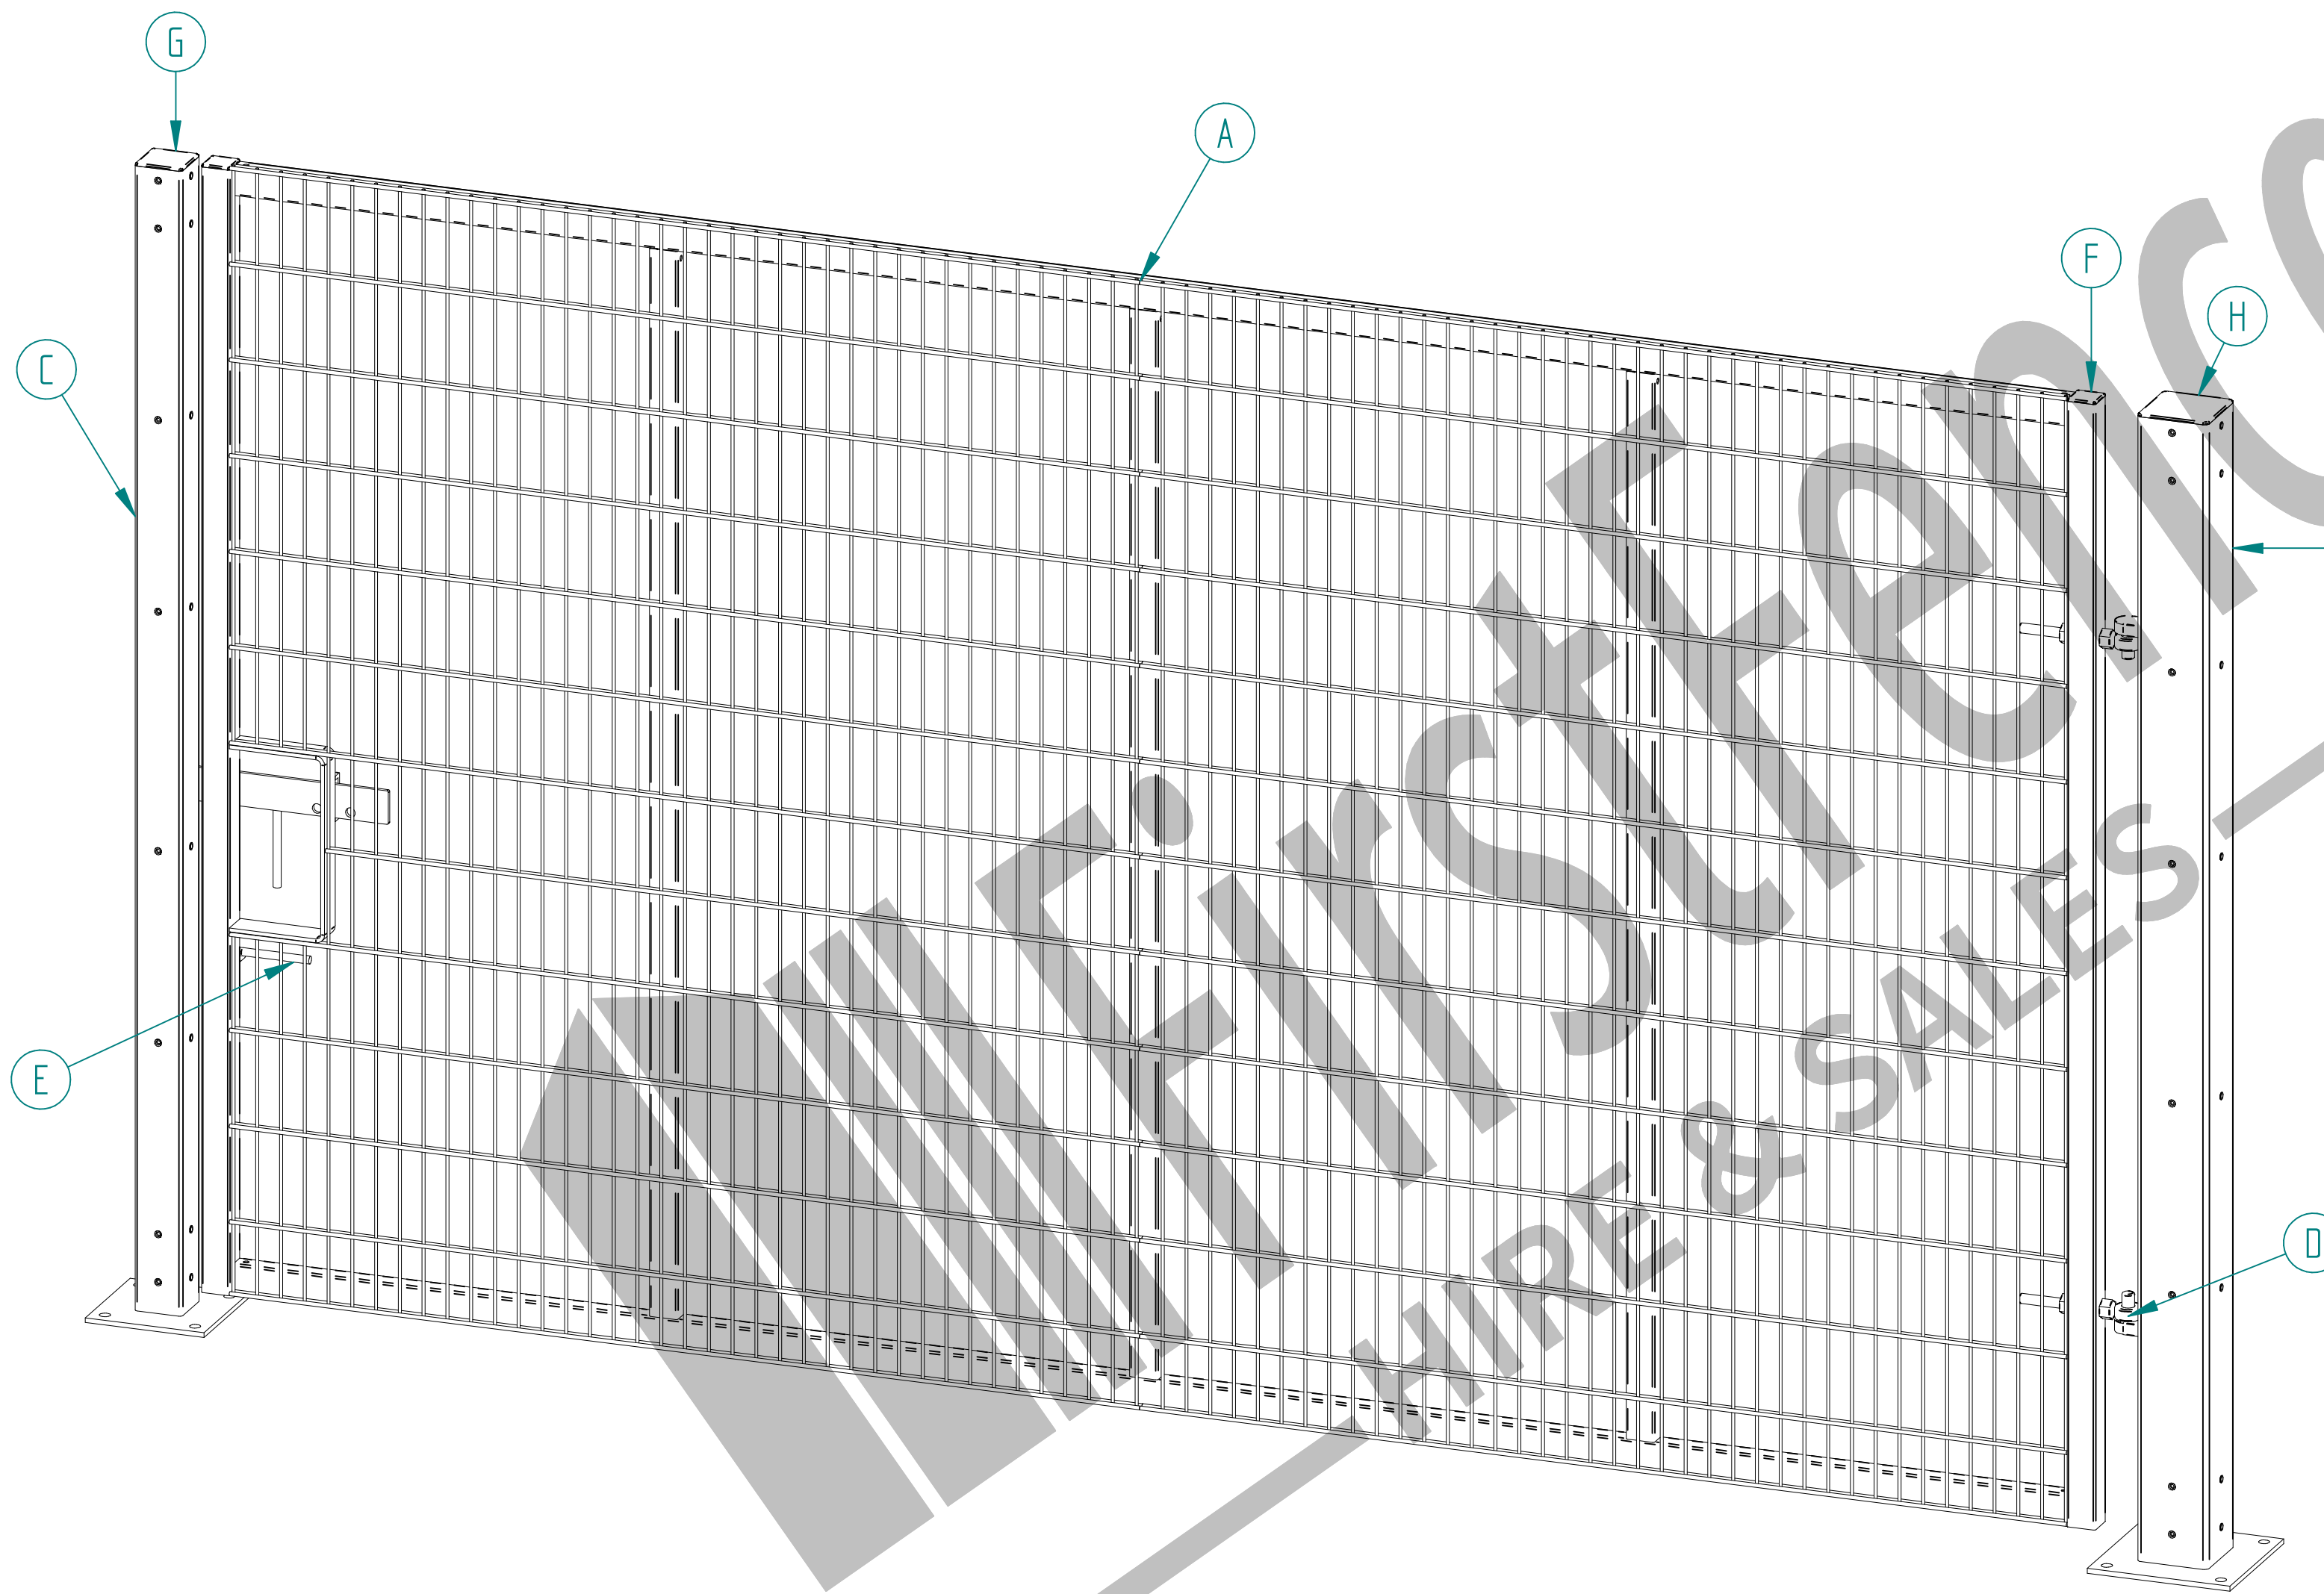

# 2.4m HIGH DIG IN MESH GATE POST 150X150 BOX SECTION (AL 3400mm)

	NAME	DATE	TITLE
DRAWN	LT	07/03/22	MESH-HIN-2442 - 2.4m HIGH DIG IN MESH GATE POST 150X150 BOX SECTION
TOLERANCE	± 2mm Unless Stated Otherwise		First Fence Ltd, Kiln Way, Swadlincote, Derbyshire, DE11 8EA 01283 512 111 sales@firstfence.co.uk
3RD ANGLE 			NOTE: SHOULD ANY DISCREPANCIES BE FOUND WITH THIS DRAWING, PLEASE INFORM FIRSTFENCE. COPYRIGHT OF THIS DRAWING IS OWNED BY FIRSTFENCE LIMITED. SIZE A2 WEIGHT: 253.6 kg REV A SHEET 3 OF 8

# 2.4m X 4.0m WIDE SINGLE LEAF BOLT DOWN 868 MESH GATE KIT

RIGHT HAND HUNG  
(From Outside Looking In)

ALL GATES & POSTS ARE TO BE FITTED WITH BLACK PLASTIC INSERTS

ALL GATES WITH 150x150 / 200x200 BOX SECTION HINGE POSTS ARE TO BE FITTED WITH TWO GALVANISED EYE BOLTS