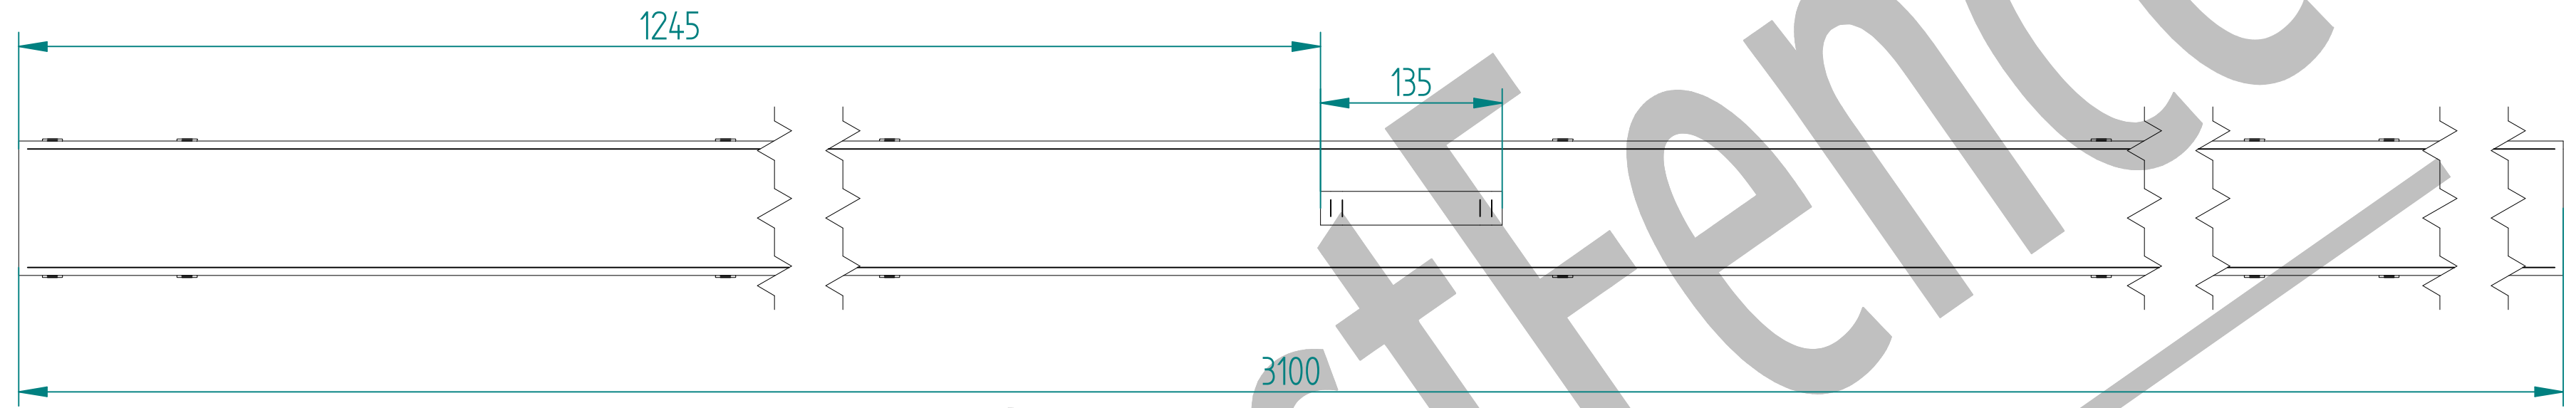

2.4m HIGH DIG IN MESH CATCH GATE POST 100X100 BOX SECTION (AL 3100mm)

	NAME	DATE	TITLE	
DRAWN	LT	07/03/22	MESH-REC-2412 - 2.4m HIGH DIG IN MESH CATCH GATE POST 100X100 BOX SECTION	
TOLERANCE	± 2mm Unless Stated Otherwise		First Fence Ltd, Kiln Way, Swadlincote, Derbyshire, DE11 8EA 01283 512 111 sales@firstfence.co.uk	
3RD ANGLE 				NOTE: SHOULD ANY DISCREPANCIES BE FOUND WITH THIS DRAWING, PLEASE INFORM FIRSTFENCE. COPYRIGHT OF THIS DRAWING IS OWNED BY FIRSTFENCE LIMITED. SIZE A2 WEIGHT: 27.9 kg
			REV A	
			SHEET 4 OF 8