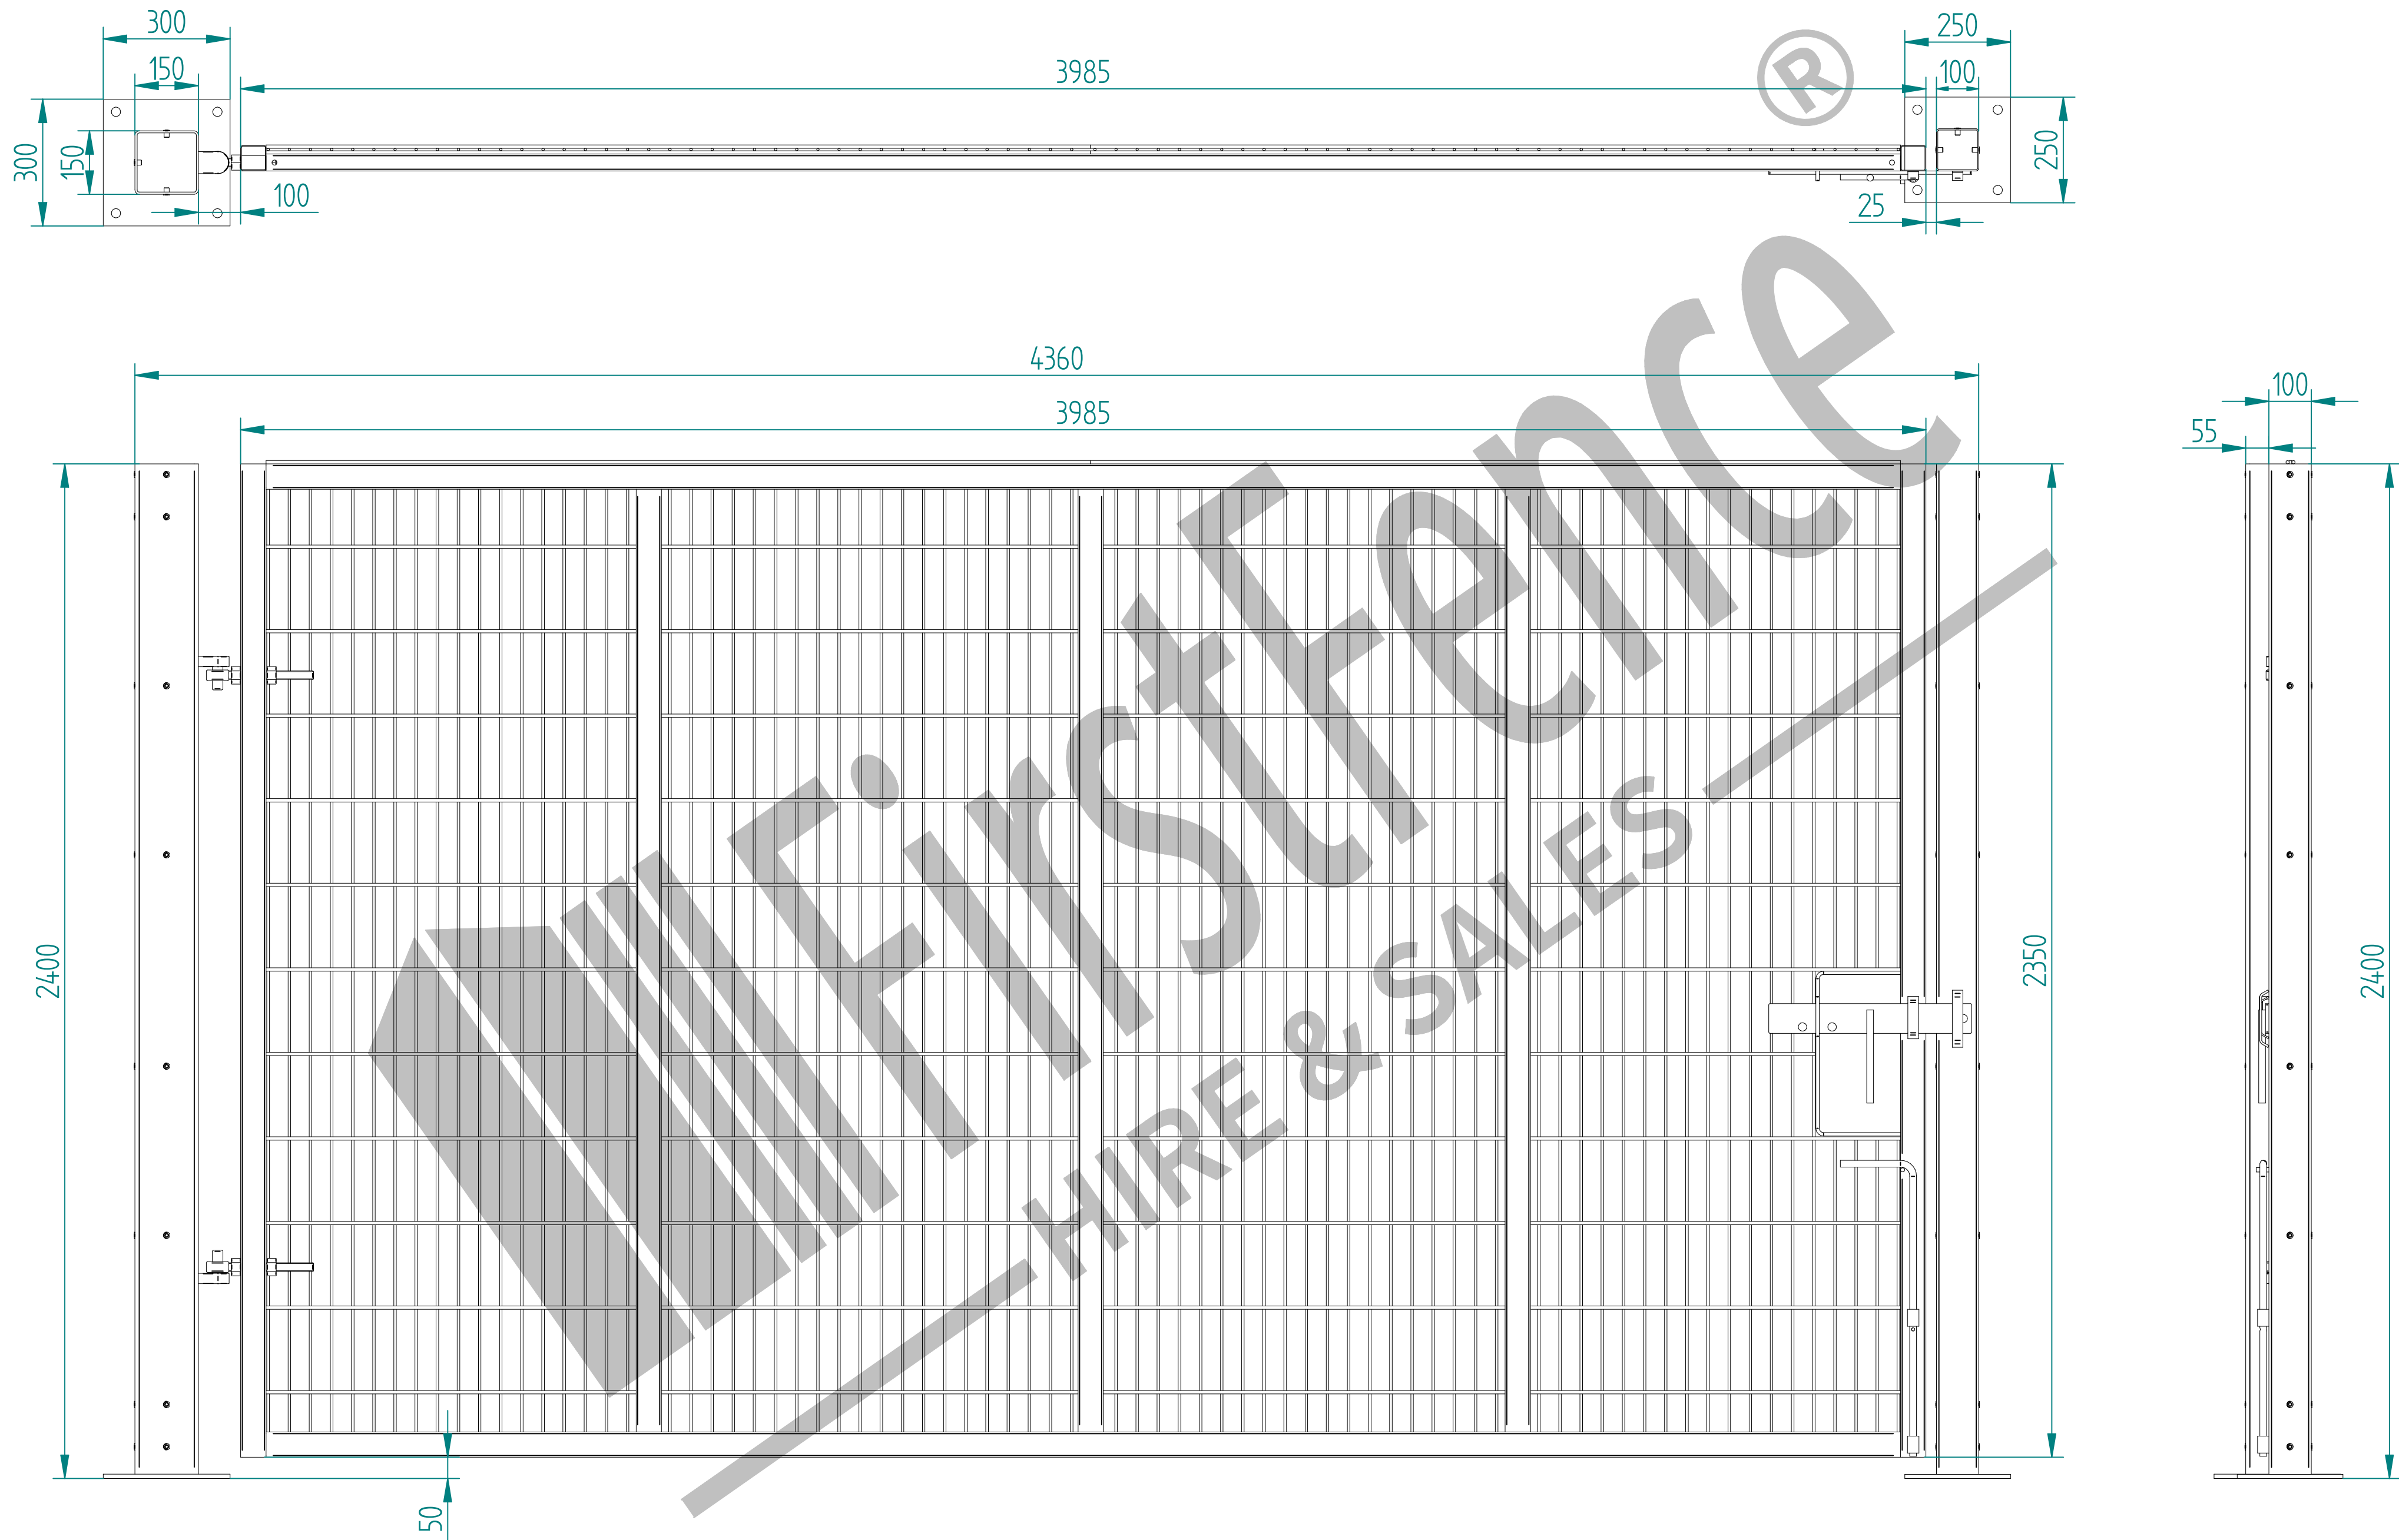

NAME	DATE	TITLE	
DRAWN	LT	07/03/22	MESH-KIT-5325 - 2.4m X 4.0m WIDE SINGLE LEAF BOLT DOWN 868 MESH GATE KIT	
TOLERANCE	± 2mm Unless Stated Otherwise		First Fence Ltd, Kiln Way, Swadlincote, Derbyshire, DE11 8EA 01283 512 111 sales@firstfence.co.uk	
3RD ANGLE				SIZE A2 WEIGHT: 236.2 kg
NOTE: SHOULD ANY DISCREPANCIES BE FOUND WITH THIS DRAWING, PLEASE INFORM FIRSTFENCE. COPYRIGHT OF THIS DRAWING IS OWNED BY FIRSTFENCE LIMITED.			REV A SHEET 6 OF 8