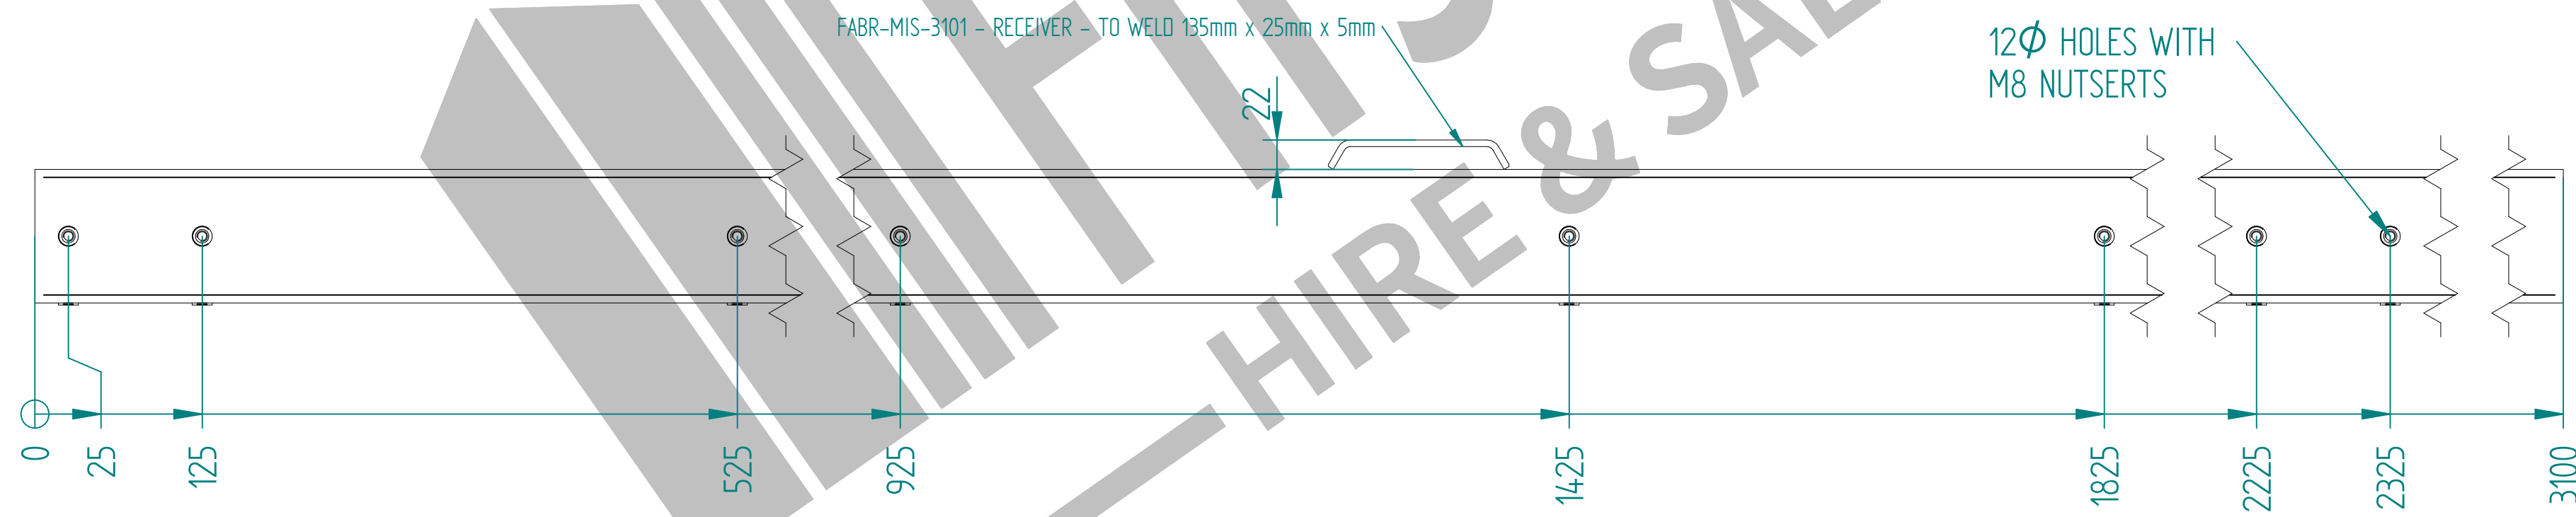

2.4m HIGH DIG IN MESH CATCH GATE POST 100X100 BOX SECTION (AL 3100mm)

	NAME	DATE	TITLE	
DRAWN	LT	07/03/22	MESH-REC-2412 - 2.4m HIGH DIG IN MESH CATCH GATE POST 100X100 BOX SECTION	
TOLERANCE	± 2mm Unless Stated Otherwise		First Fence Ltd, Kiln Way, Swadlincote, Derbyshire, DE11 8EA 01283 512 111 sales@firstfence.co.uk	
3RD ANGLE 				NOTE: SHOULD ANY DISCREPANCIES BE FOUND WITH THIS DRAWING, PLEASE INFORM FIRSTFENCE. COPYRIGHT OF THIS DRAWING IS OWNED BY FIRSTFENCE LIMITED. SIZE A2 WEIGHT: 27.9 kg
			REV A	
			SHEET 4 OF 8