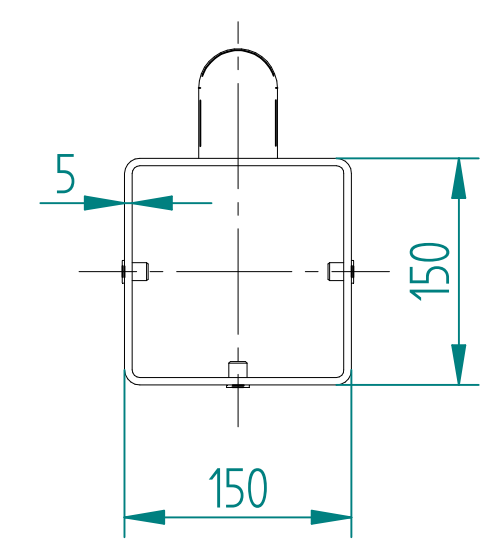

# 2.4m X 4.0m WIDE SINGLE LEAF DIG IN 868 MESH GATE KIT

RIGHT HAND HUNG  
(From Outside Looking In)

ALL GATES & POSTS ARE TO BE FITTED WITH BLACK PLASTIC INSERTS

ALL GATES WITH 150x150 / 200x200 BOX SECTION HINGE POSTS ARE TO BE FITTED WITH TWO GALVANISED EYE BOLTS

Item	Component Name	Quantity
A	MESH-SLI-2472 - 868 MESH GATE SLIDER 2.4m X 4.0m WIDE	1
B	MESH-HIN-2442 - 2.4m HIGH DIG IN MESH GATE POST 150X150 BOX SECTION	1
C	MESH-REC-2412 - 2.4m HIGH DIG IN MESH CATCH GATE POST 100X100 BOX SECTION	1
D	ACCS-GEN-0002 - ADJUSTABLE GATE EYE G 200mm cw 25mm	2
E	ACCS-GEN-0101 - UNIVERSAL GATE DROP BOLT	1
F	ACCS-RIB-0003 - 60x60 BLACK RIBBED INSERTS	2
G	ACCS-RIB-0006 - 100x100 BLACK RIBBED INSERTS	1
H	ACCS-RIB-0007 - 150x150 BLACK RIBBED INSERTS	1

# 2.4m HIGH DIG IN MESH GATE POST 150X150 BOX SECTION (AL 3400mm)

	NAME	DATE	TITLE
DRAWN	LT	07/03/22	MESH-HIN-2442 - 2.4m HIGH DIG IN MESH GATE POST 150X150 BOX SECTION
TOLERANCE	± 2mm Unless Stated Otherwise		First Fence Ltd, Kiln Way, Swadlincote, Derbyshire, DE11 8EA 01283 512 111 sales@firstfence.co.uk
3RD ANGLE 			NOTE: SHOULD ANY DISCREPANCIES BE FOUND WITH THIS DRAWING, PLEASE INFORM FIRSTFENCE. COPYRIGHT OF THIS DRAWING IS OWNED BY FIRSTFENCE LIMITED. SIZE A2 WEIGHT: 253.6 kg REV A SHEET 3 OF 8

# 2.4m X 4.0m WIDE SINGLE LEAF BOLT DOWN 868 MESH GATE KIT

RIGHT HAND HUNG  
(From Outside Looking In)

ALL GATES & POSTS ARE TO BE FITTED WITH BLACK PLASTIC INSERTS

ALL GATES WITH 150x150 / 200x200 BOX SECTION HINGE POSTS ARE TO BE FITTED WITH TWO GALVANISED EYE BOLTS