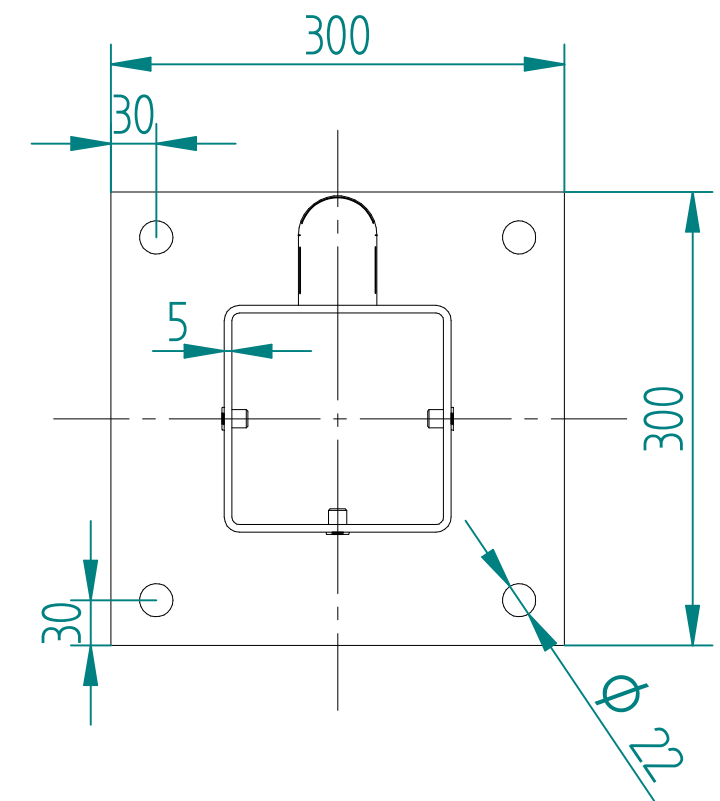

NAME	DATE	TITLE
LT	07/03/22	MESH-HIN-2452 - 2.4m HIGH BOLT DOWN MESH HINGE GATE POST 150X150 BOX SECTION
TOLERANCE	± 2mm Unless Stated Otherwise	First Fence Ltd, Kiln Way, Swadlincote, Derbyshire, DE11 8EA 01283 512 111 sales@firstfence.co.uk
3RD ANGLE	NOTE: SHOULD ANY DISCREPANCIES BE FOUND WITH THIS DRAWING, PLEASE INFORM FIRST FENCE. COPYRIGHT OF THIS DRAWING IS OWNED BY FIRST FENCE LIMITED.	REV A
SIZE A2	WEIGHT: 6.19 kg	SHEET 7 OF 8