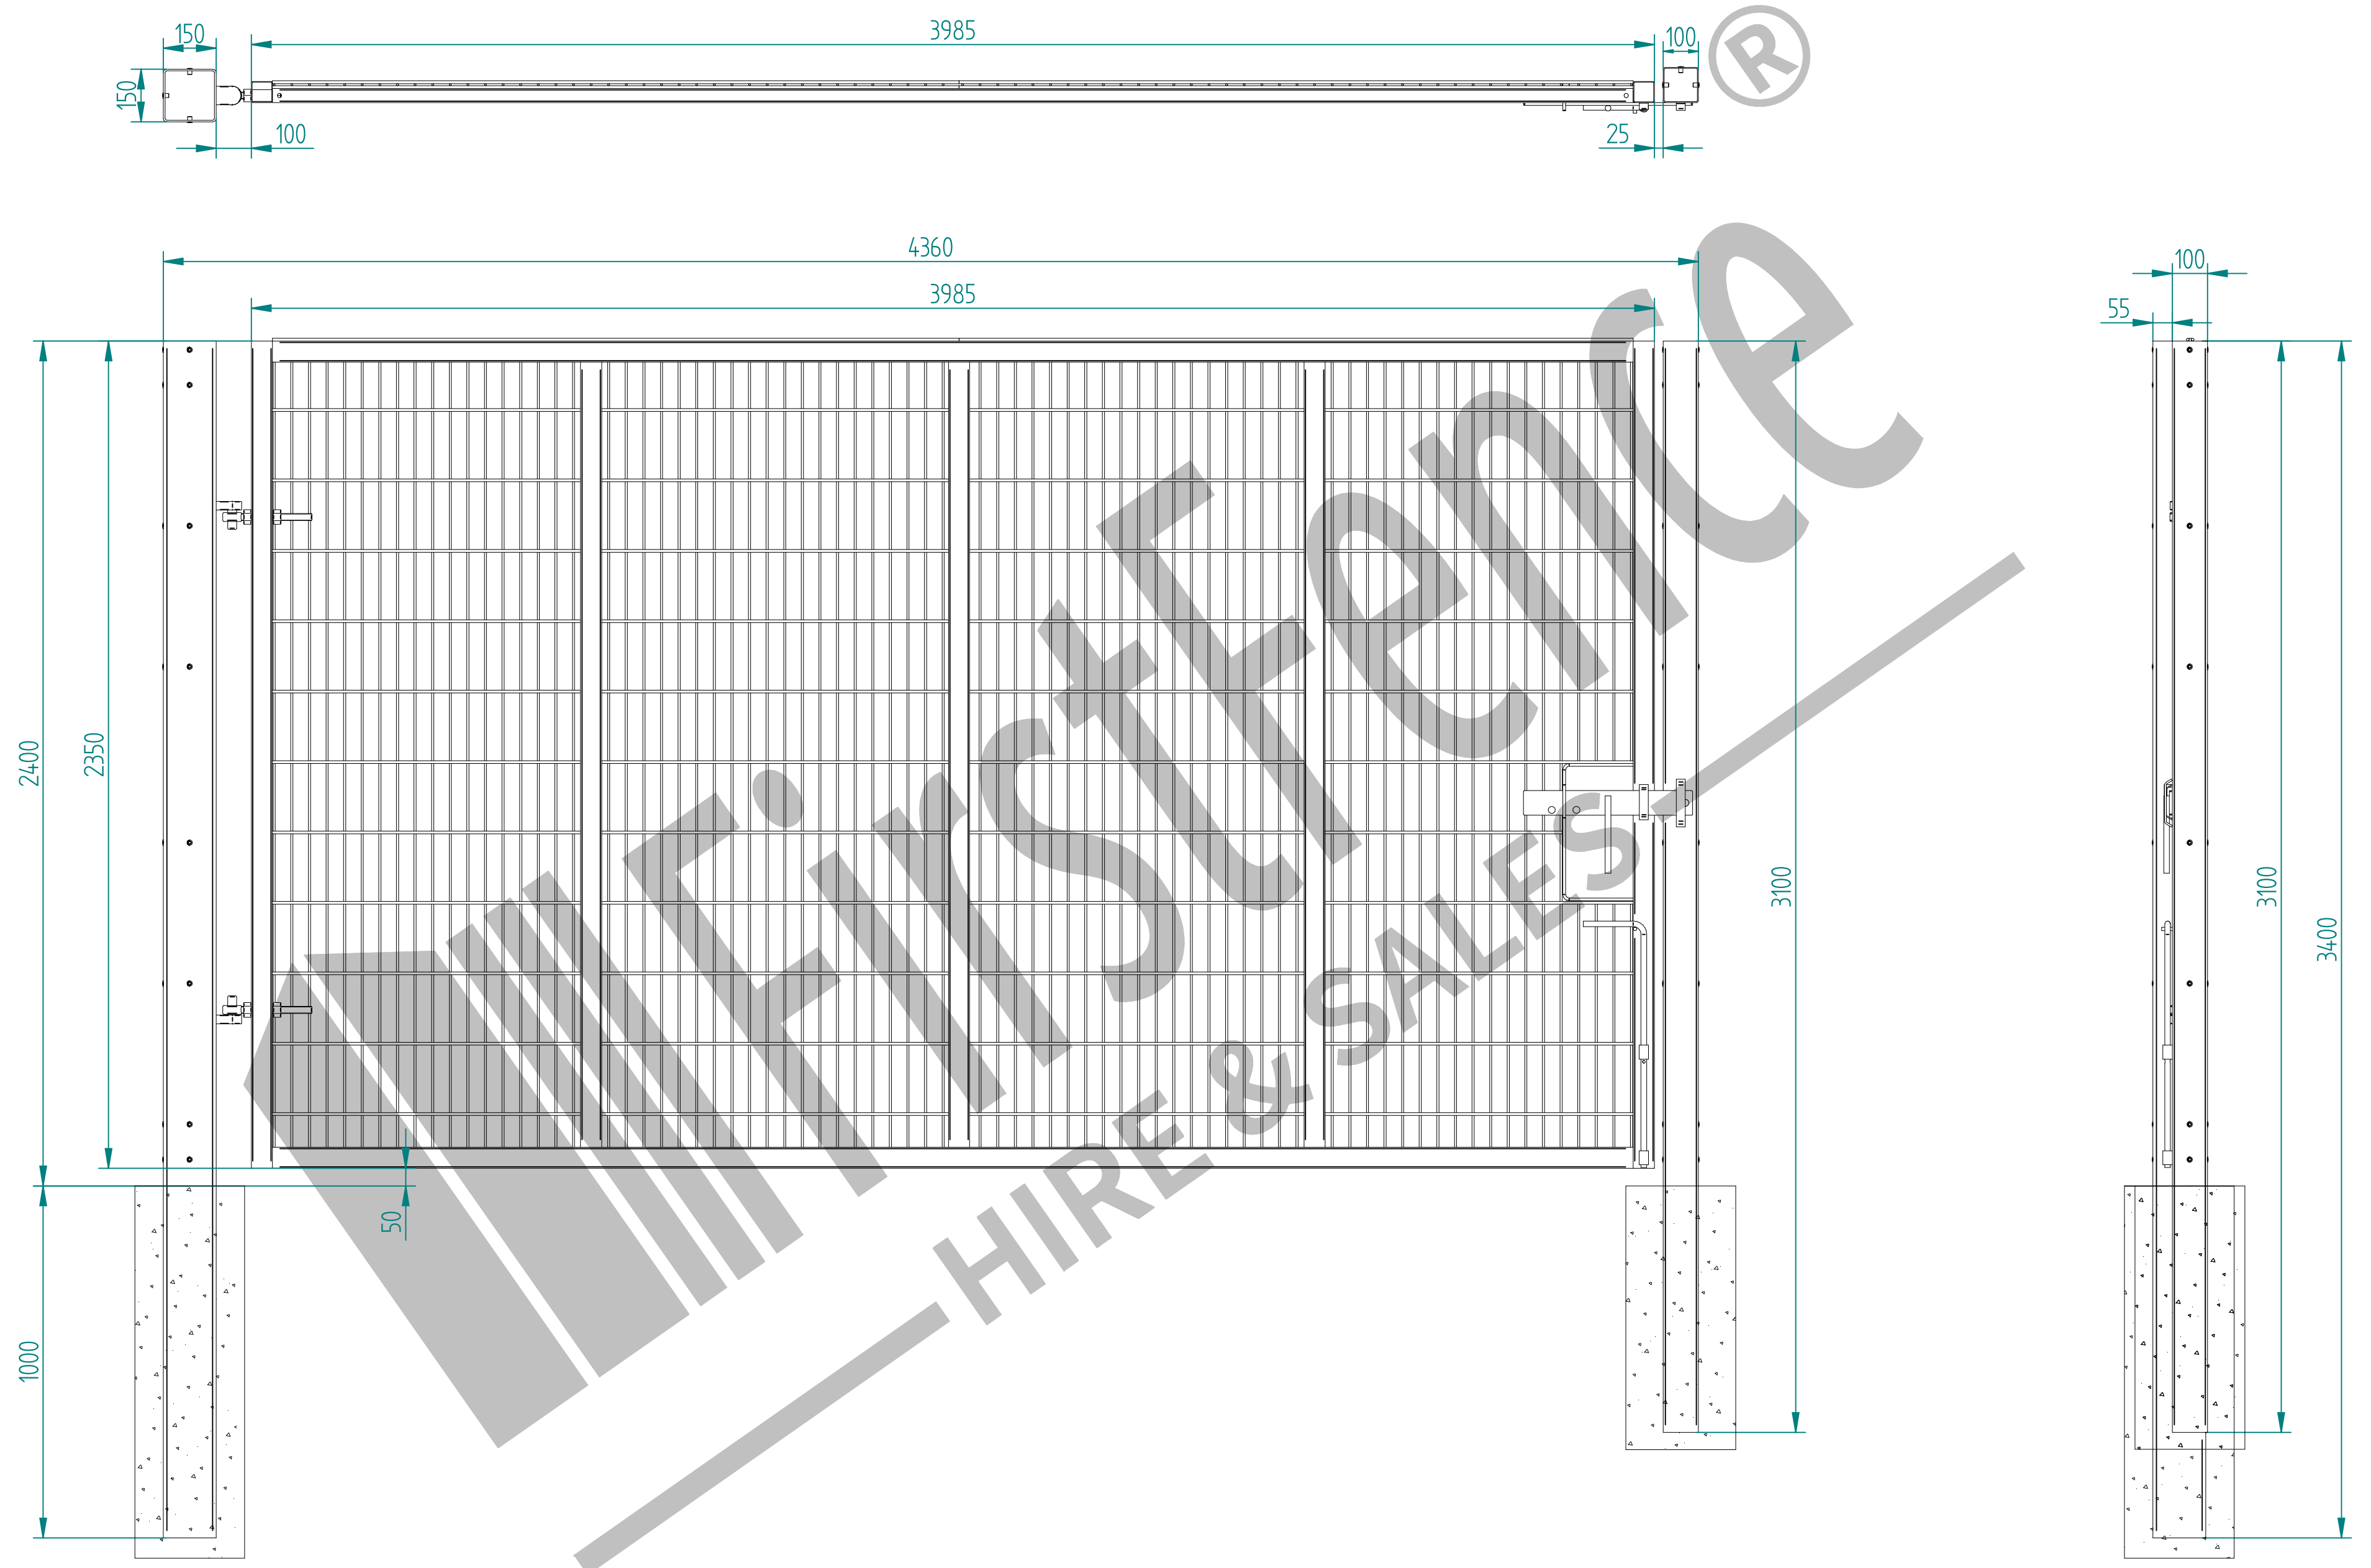

# 2.4m X 4.0m WIDE SINGLE LEAF DIG IN 868 MESH GATE KIT

RIGHT HAND HUNG  
(From Outside Looking In)

ALL GATES & POSTS ARE TO BE FITTED WITH BLACK PLASTIC INSERTS

ALL GATES WITH 150x150 / 200x200 BOX SECTION HINGE POSTS ARE TO BE FITTED WITH TWO GALVANISED EYE BOLTS

Item	Component Name	Quantity
A	MESH-SLI-2472 - 868 MESH GATE SLIDER 2.4m X 4.0m WIDE	1
B	MESH-HIN-2442 - 2.4m HIGH DIG IN MESH GATE POST 150X150 BOX SECTION	1
C	MESH-REC-2412 - 2.4m HIGH DIG IN MESH CATCH GATE POST 100X100 BOX SECTION	1
D	ACCS-GEN-0002 - ADJUSTABLE GATE EYE G 200mm cw 25mm	2
E	ACCS-GEN-0101 - UNIVERSAL GATE DROP BOLT	1
F	ACCS-RIB-0003 - 60x60 BLACK RIBBED INSERTS	2
G	ACCS-RIB-0006 - 100x100 BLACK RIBBED INSERTS	1
H	ACCS-RIB-0007 - 150x150 BLACK RIBBED INSERTS	1

NAME	DATE	TITLE
LT	07/03/22	MESH-KIT-5324 - 2.4m X 4.0m WIDE SINGLE LEAF DIG IN 868 MESH GATE KIT
TOLERANCE ± 2mm Unless Stated Otherwise		FirstFence Ltd, Kiln Way, Swadlincote, Derbyshire, DE11 8EA 01283 512 111 sales@firstfence.co.uk
3RD ANGLE		NOTE: SHOULD ANY DISCREPANCIES BE FOUND WITH THIS DRAWING, PLEASE INFORM FIRSTFENCE. COPYRIGHT OF THIS DRAWING IS OWNED BY FIRSTFENCE LIMITED. SIZE A2 WEIGHT: 253.6 kg
		REV A

# 2.4m HIGH DIG IN MESH GATE POST 150X150 BOX SECTION (AL 3400mm)

	NAME	DATE	TITLE
DRAWN	LT	07/03/22	MESH-HIN-2442 - 2.4m HIGH DIG IN MESH GATE POST 150X150 BOX SECTION
TOLERANCE	± 2mm Unless Stated Otherwise		First Fence Ltd, Kiln Way, Swadlincote, Derbyshire, DE11 8EA 01283 512 111 sales@firstfence.co.uk
3RD ANGLE 			NOTE: SHOULD ANY DISCREPANCIES BE FOUND WITH THIS DRAWING, PLEASE INFORM FIRSTFENCE. COPYRIGHT OF THIS DRAWING IS OWNED BY FIRSTFENCE LIMITED. SIZE A2 WEIGHT: 253.6 kg REV A SHEET 3 OF 8