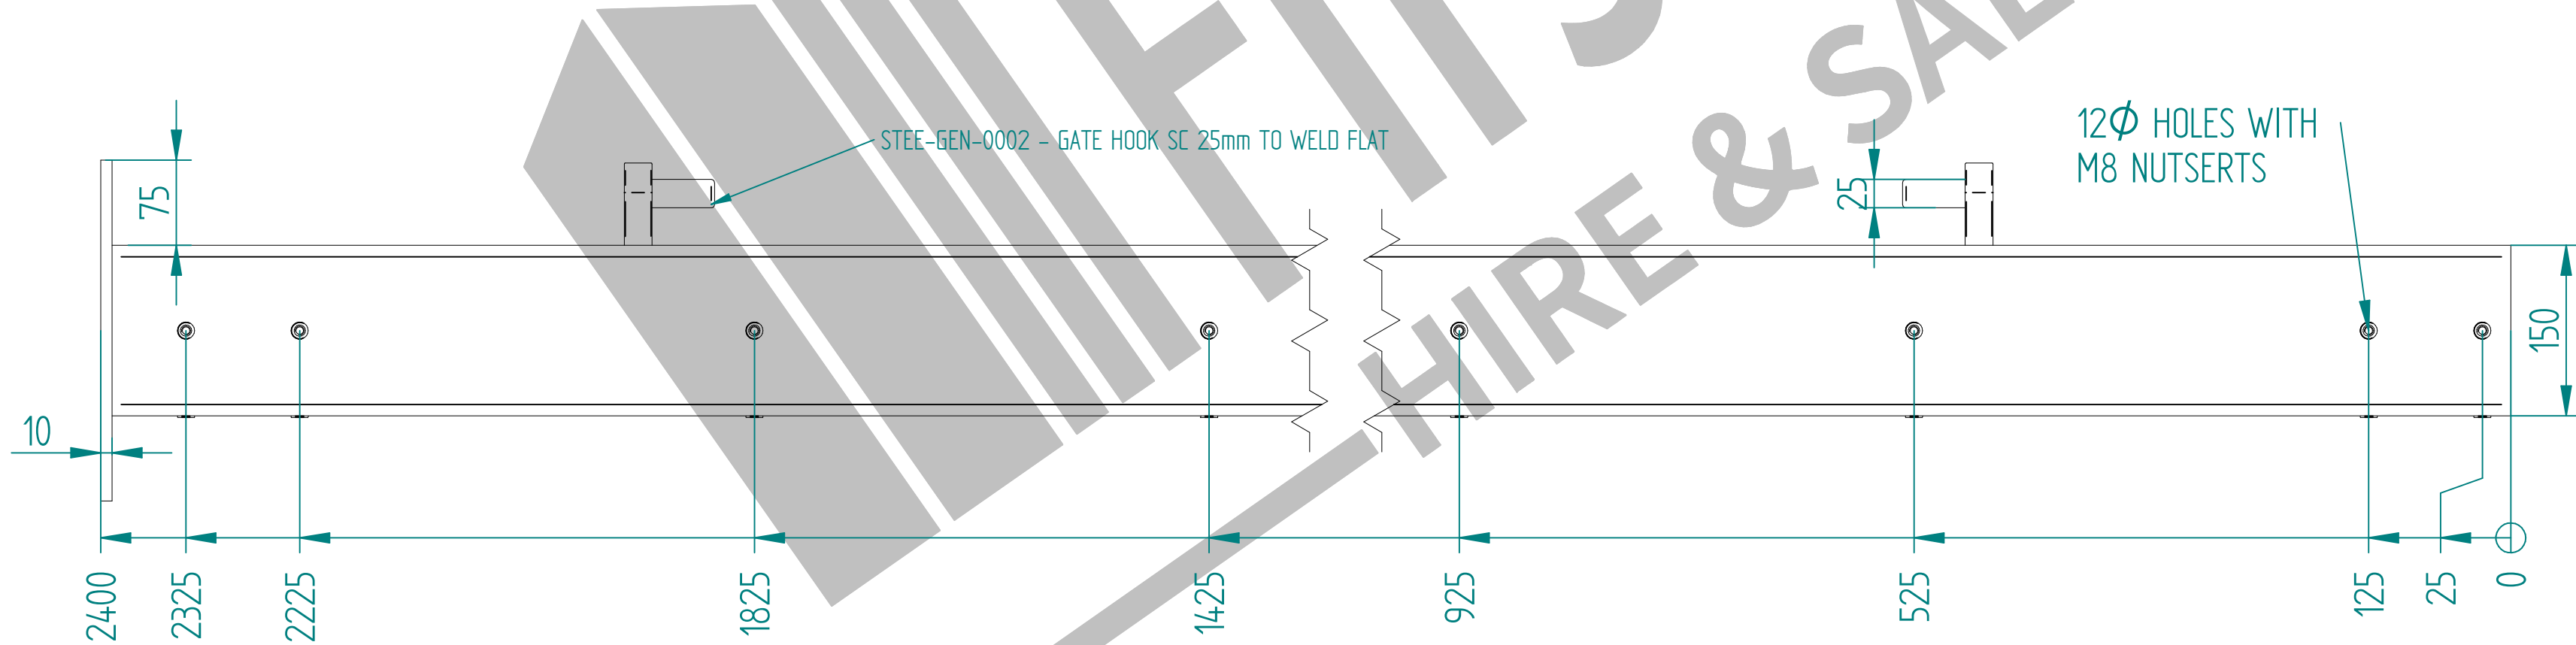

2.4m HIGH BOLT DOWN MESH HINGE GATE POST 150X150 BOX SECTION

STEE-GEN-0002 - GATE HOOK, SC 25mm TO WELD FLAT