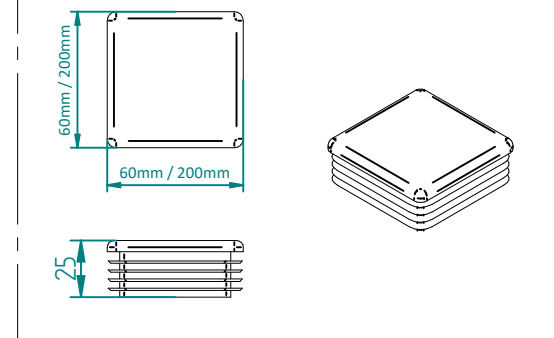

# 2.4m HIGH DIG IN MESH GATE POST 150X150 BOX SECTION (AL 3400mm)

	NAME	DATE	TITLE
DRAWN	LT	07/03/22	MESH-HIN-2442 - 2.4m HIGH DIG IN MESH GATE POST 150X150 BOX SECTION
TOLERANCE	± 2mm Unless Stated Otherwise		First Fence Ltd, Kiln Way, Swadlincote, Derbyshire, DE11 8EA 01283 512 111 sales@firstfence.co.uk
3RD ANGLE 			NOTE: SHOULD ANY DISCREPANCIES BE FOUND WITH THIS DRAWING, PLEASE INFORM FIRSTFENCE. COPYRIGHT OF THIS DRAWING IS OWNED BY FIRSTFENCE LIMITED. SIZE A2 WEIGHT: 253.6 kg REV A SHEET 3 OF 8

# 2.4m HIGH DIG IN MESH CATCH GATE POST 100X100 BOX SECTION (AL 3100mm)

	NAME	DATE	TITLE
DRAWN	LT	07/03/22	MESH-REC-2412 - 2.4m HIGH DIG IN MESH CATCH GATE POST 100X100 BOX SECTION
TOLERANCE	± 2mm Unless Stated Otherwise		First Fence Ltd, Kiln Way, Swadlincote, Derbyshire, DE11 8EA 01283 512 111 sales@firstfence.co.uk
3RD ANGLE 			
			REV A
			SHEET 4 OF 8

# 2.4m X 4.0m WIDE SINGLE LEAF BOLT DOWN 868 MESH GATE KIT

RIGHT HAND HUNG  
(From Outside Looking In)

ALL GATES & POSTS ARE TO BE FITTED WITH BLACK PLASTIC INSERTS

ALL GATES WITH 150x150 / 200x200 BOX SECTION HINGE POSTS ARE TO BE FITTED WITH TWO GALVANISED EYE BOLTS

Item	Component Name	Quantity
A	MESH-SLI-2472 - 868 MESH GATE SLIDER 2.4m X 4.0m WIDE	1
B	MESH-HIN-2452 - 2.4m HIGH BOLT DOWN MESH HINGE GATE POST 150X150 BOX SECTION	1
C	MESH-REC-2432 - 2.4m HIGH BOLT DOWN MESH CATCH GATE POST 100X100 BOX SECTION	1
D	ACCS-GEN-0002 - ADJUSTABLE GATE EYE G 200mm cw 25mm	2
E	ACCS-GEN-0101 - UNIVERSAL GATE DROP BOLT	1
F	ACCS-RIB-0003 - 60x60 BLACK RIBBED INSERTS	2
G	ACCS-RIB-0006 - 100x100 BLACK RIBBED INSERTS	1
H	ACCS-RIB-0007 - 150x150 BLACK RIBBED INSERTS	1