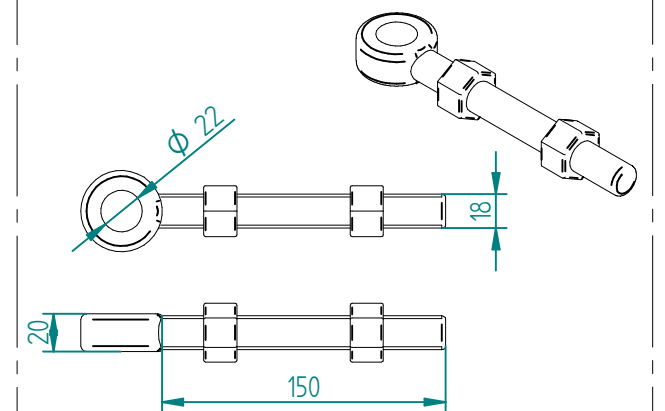

# 2.0m X 3.0m WIDE SINGLE LEAF DIG IN 868 MESH GATE KIT

RIGHT HAND HUNG  
(From Outside Looking In)

ALL GATES & POSTS ARE TO BE FITTED WITH BLACK PLASTIC INSERTS

ALL GATES WITH 80x80/100x100/120x120 BOX SECTION HINGE POSTS ARE TO BE FITTED WITH TWO GALVANISED EYE BOLTS

Item	Component Name	Quantity
A	MESH-SLI-2052 - 868 MESH GATE SLIDER 2.0m X 3.0m WIDE	1
B	MESH-HIN-2036 - 2.0m HIGH DIG IN MESH HINGE GATE POST 120X120 BOX SECTION	1
C	MESH-REC-2002 - 2.0m HIGH DIG IN MESH CATCH GATE POST 80X80 BOX SECTION	1
D	ACCS-GEN-0001 - ADJUSTABLE GATE EYE BZP 130-150mm CW 20	2
E	ACCS-GEN-0101 - UNIVERSAL GATE DROP BOLT	1
F	ACCS-RIB-0003 - 60x60 BLACK RIBBED INSERTS	2
G	ACCS-RIB-0005 - 80x80 BLACK RIBBED INSERTS	1
H	ACCS-RIB-0020 - 120x120 BLACK RIBBED INSERTS	1

Rev	Comments	Date
B	Hinge Post Increased In Size	04/05/22
A	New Revised Drawing	14/07/21

NAME	DATE	TITLE
LT	04/05/22	MESH-KIT-5214 - 2.0m X 3.0m WIDE SINGLE LEAF DIG IN 868 MESH GATE KIT
TOLERANCE ± 2mm Unless Stated Otherwise		 First Fence Ltd, Kiln Way, Swadlincote, Derbyshire, DE11 8EA 01283 512 111 sales@firstfence.co.uk
SIZE A2	NOTE: SHOULD ANY DISCREPANCIES BE FOUND WITH THIS DRAWING, PLEASE INFORM FIRSTFENCE. COPYRIGHT OF THIS DRAWING IS OWNED BY FIRSTFENCE LIMITED.	REV B
WEIGHT: 162.1 kg		SHEET 1 OF 8

# 2.0m X 3.0m WIDE SINGLE LEAF BOLT DOWN 868 MESH GATE KIT

RIGHT HAND HUNG  
(From Outside Looking In)

ALL GATES & POSTS ARE TO BE FITTED WITH BLACK PLASTIC INSERTS

ALL GATES WITH 80x80/100x100/120x120 BOX SECTION HINGE POSTS ARE TO BE FITTED WITH TWO GALVANISED EYE BOLTS