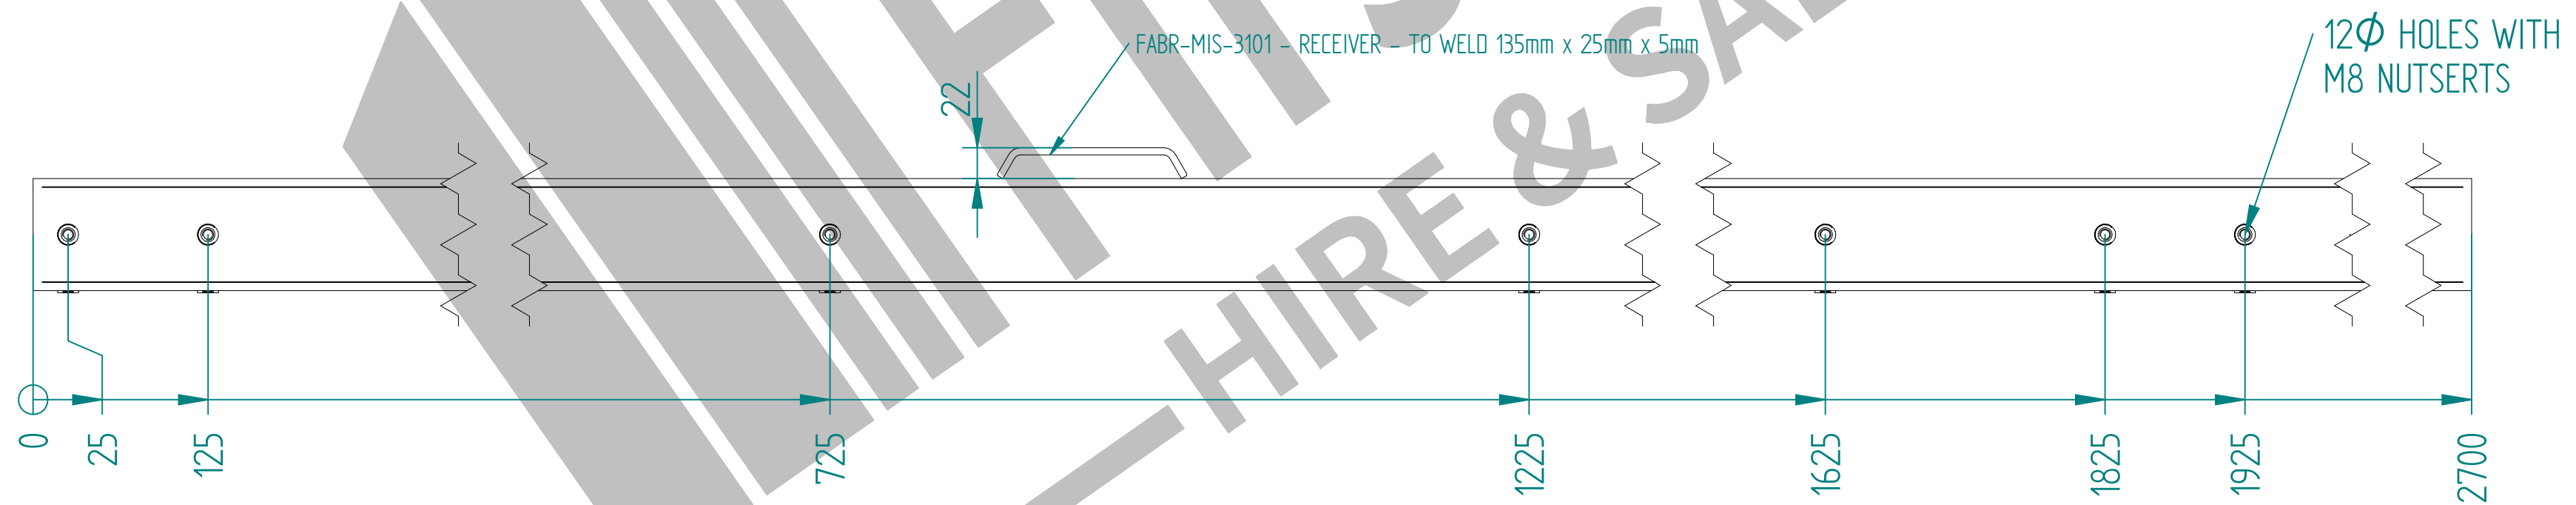

2.0m HIGH DIG IN MESH CATCH GATE POST 80X80 BOX SECTION (AL 2700mm)

	NAME	DATE	TITLE	
DRAWN	LT	04/05/22	MESH-REC-2002 - 2.0m HIGH DIG IN MESH CATCH GATE POST 80X80 BOX SECTION	
TOLERANCE	± 2mm Unless Stated Otherwise		First Fence Ltd, Kiln Way, Swadlincote, Derbyshire, DE11 8EA 01283 512 111 sales@firstfence.co.uk	
3RD ANGLE 				NOTE: SHOULD ANY DISCREPANCIES BE FOUND WITH THIS DRAWING, PLEASE INFORM FIRSTFENCE. COPYRIGHT OF THIS DRAWING IS OWNED BY FIRSTFENCE LIMITED. SIZE A2 WEIGHT: 19.2 kg
			REV B