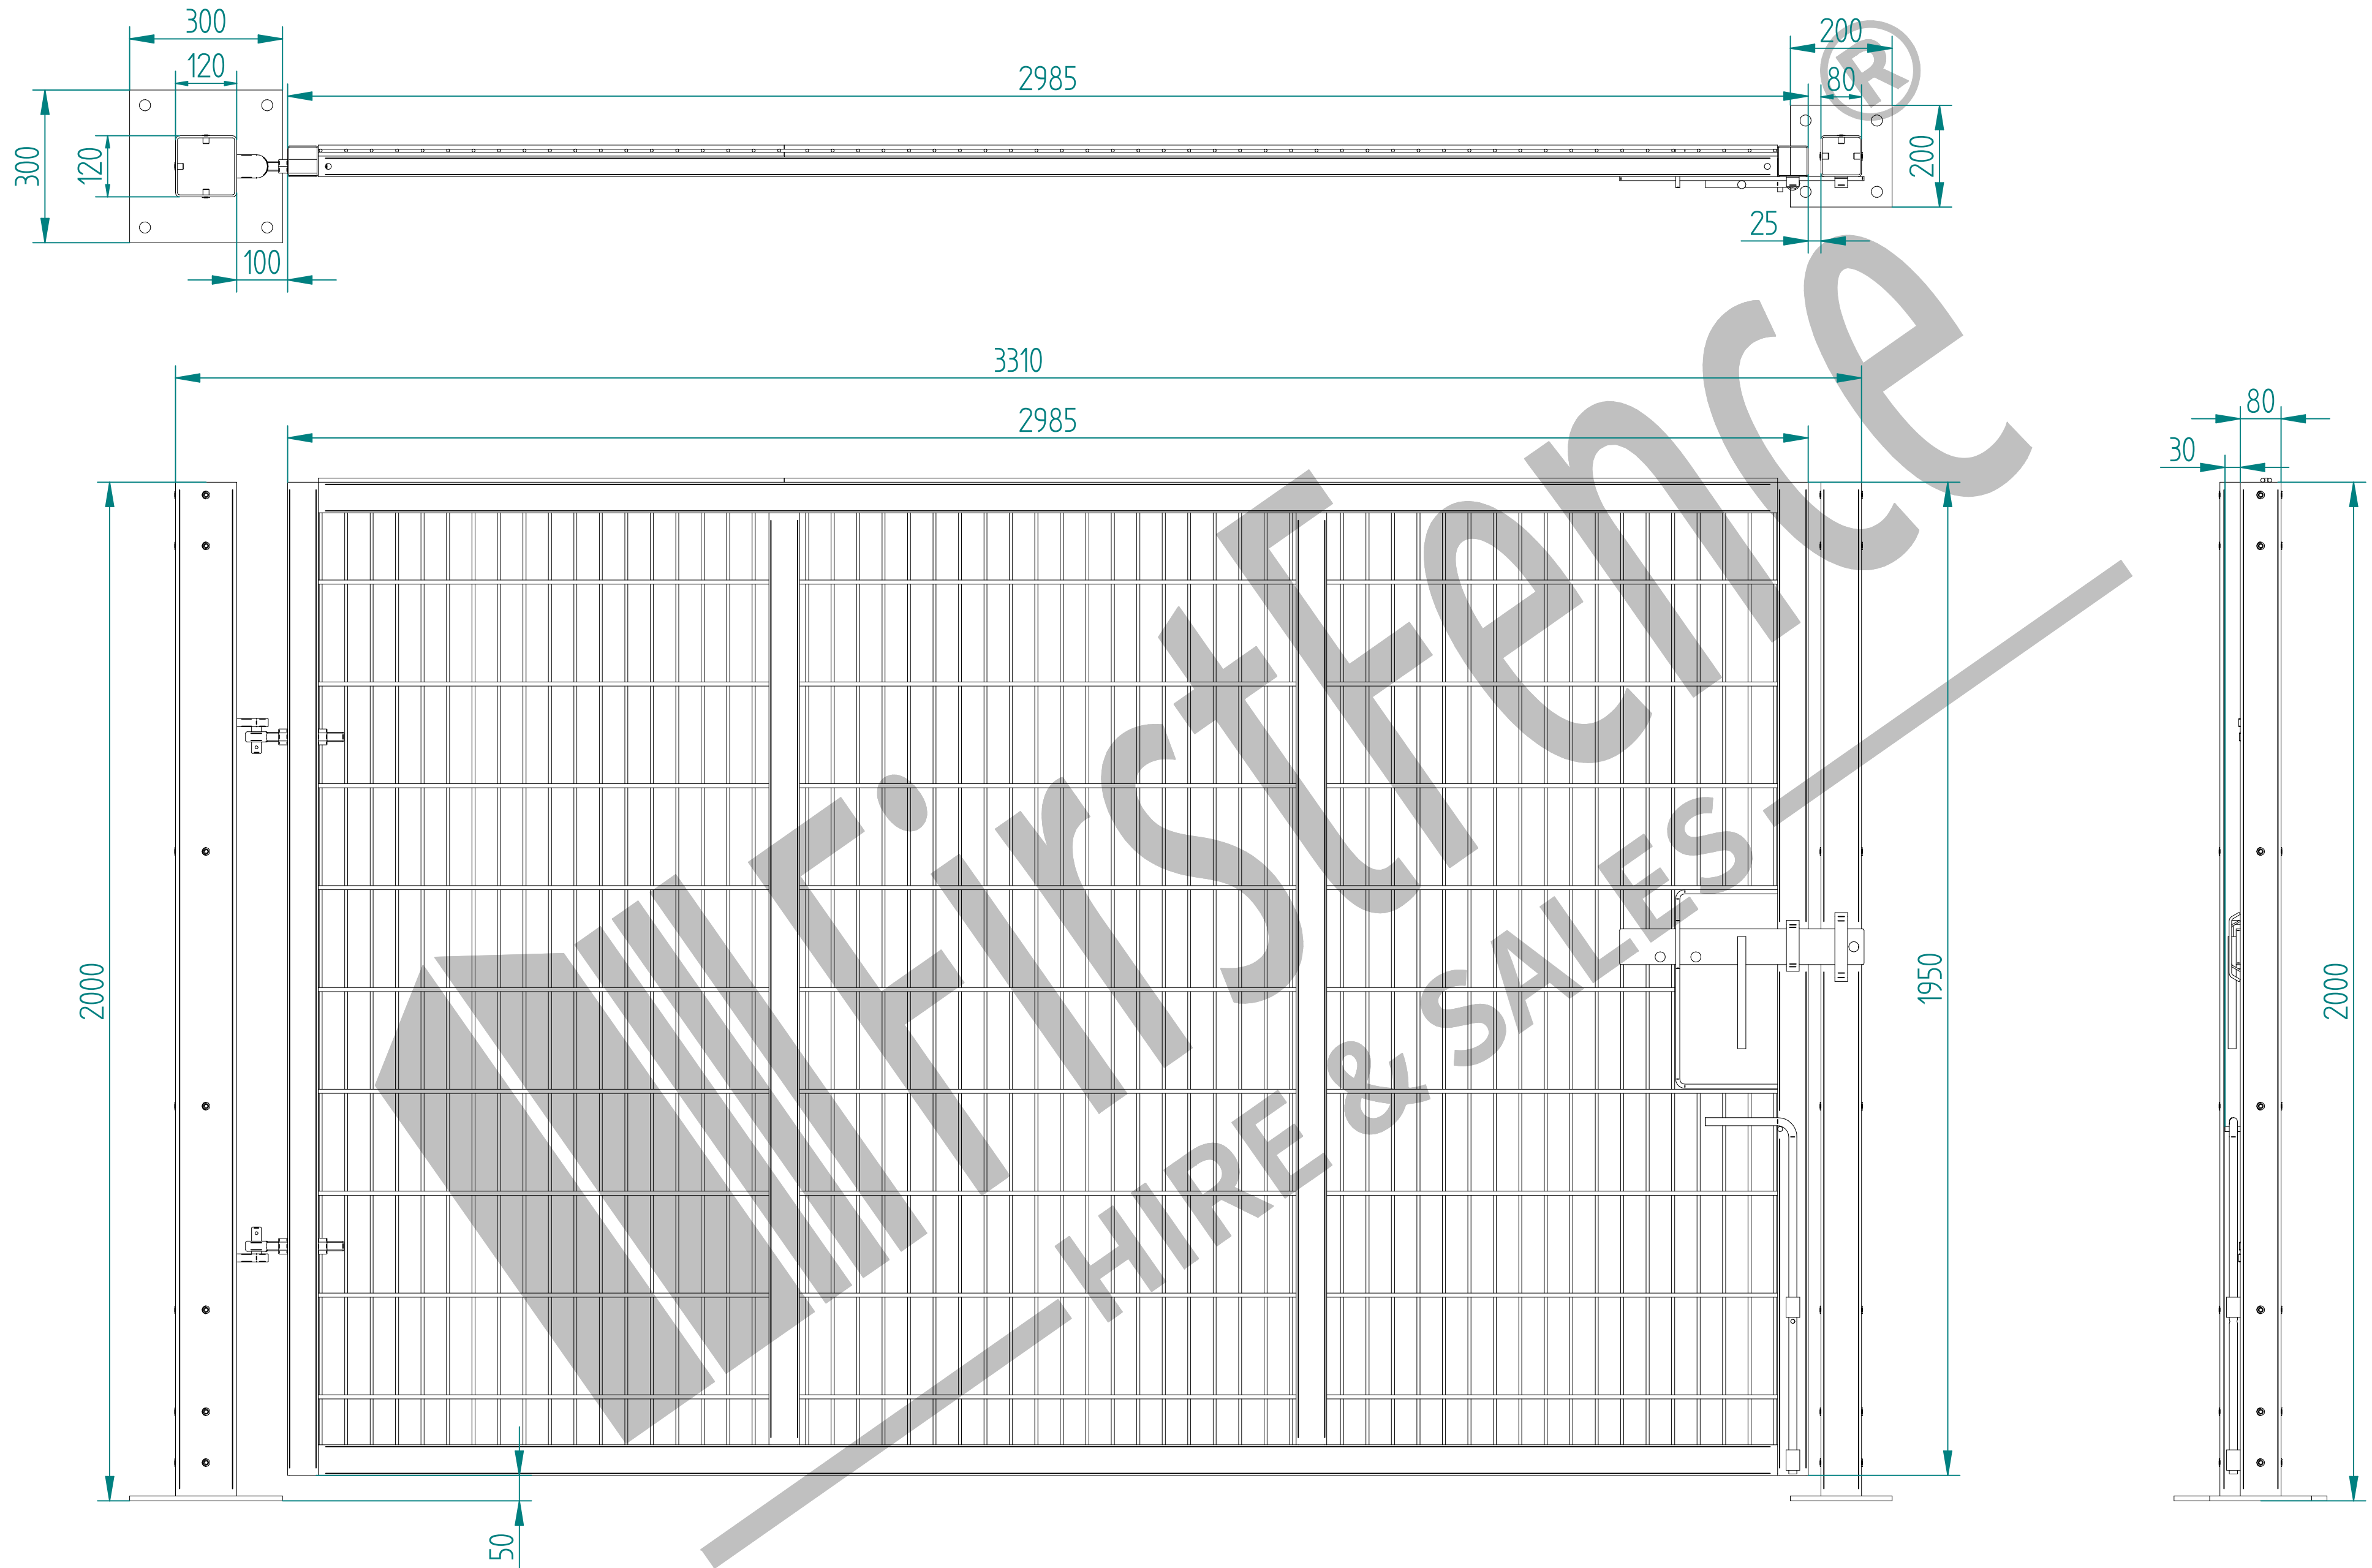

# 2.0m X 3.0m WIDE SINGLE LEAF DIG IN 868 MESH GATE KIT

RIGHT HAND HUNG  
(From Outside Looking In)

ALL GATES & POSTS ARE TO BE FITTED WITH BLACK PLASTIC INSERTS

ALL GATES WITH 80x80/100x100/120x120 BOX SECTION HINGE POSTS ARE TO BE FITTED WITH TWO GALVANISED EYE BOLTS

# 2.0m HIGH DIG IN MESH HINGE GATE POST 120X120 BOX SECTION (AL 3000mm)

	NAME	DATE	TITLE
DRAWN	LT	04/05/22	MESH-HIN-2036 - 2.0m HIGH DIG IN MESH HINGE GATE POST 120X120 BOX SECTION
TOLERANCE	± 2mm Unless Stated Otherwise		First Fence Ltd, Kiln Way, Swadlincote, Derbyshire, DE11 8EA 01283 512 111 sales@firstfence.co.uk
3RD ANGLE 			
			REV B
			SHEET 3 OF 8

# 2.0m X 3.0m WIDE SINGLE LEAF BOLT DOWN 868 MESH GATE KIT

RIGHT HAND HUNG  
(From Outside Looking In)

ALL GATES & POSTS ARE TO BE FITTED WITH BLACK PLASTIC INSERTS

ALL GATES WITH 80x80/100x100/120x120 BOX SECTION HINGE POSTS ARE TO BE FITTED WITH TWO GALVANISED EYE BOLTS

Rev	Comments	Date
B	Hinge Post Increased In Size	04/05/22
A	New Revised Drawing	14/07/21

NAME	DATE	TITLE
LT	04/05/22	MESH-KIT-5215 - 2.0m X 3.0m WIDE SINGLE LEAF BOLT DOWN 868 MESH GATE KIT
TOLERANCE		± 2mm Unless Stated Otherwise
3RD ANGLE		
SIZE	A2	REV B
WEIGHT: 152.1 kg		SHEET 5 OF 8