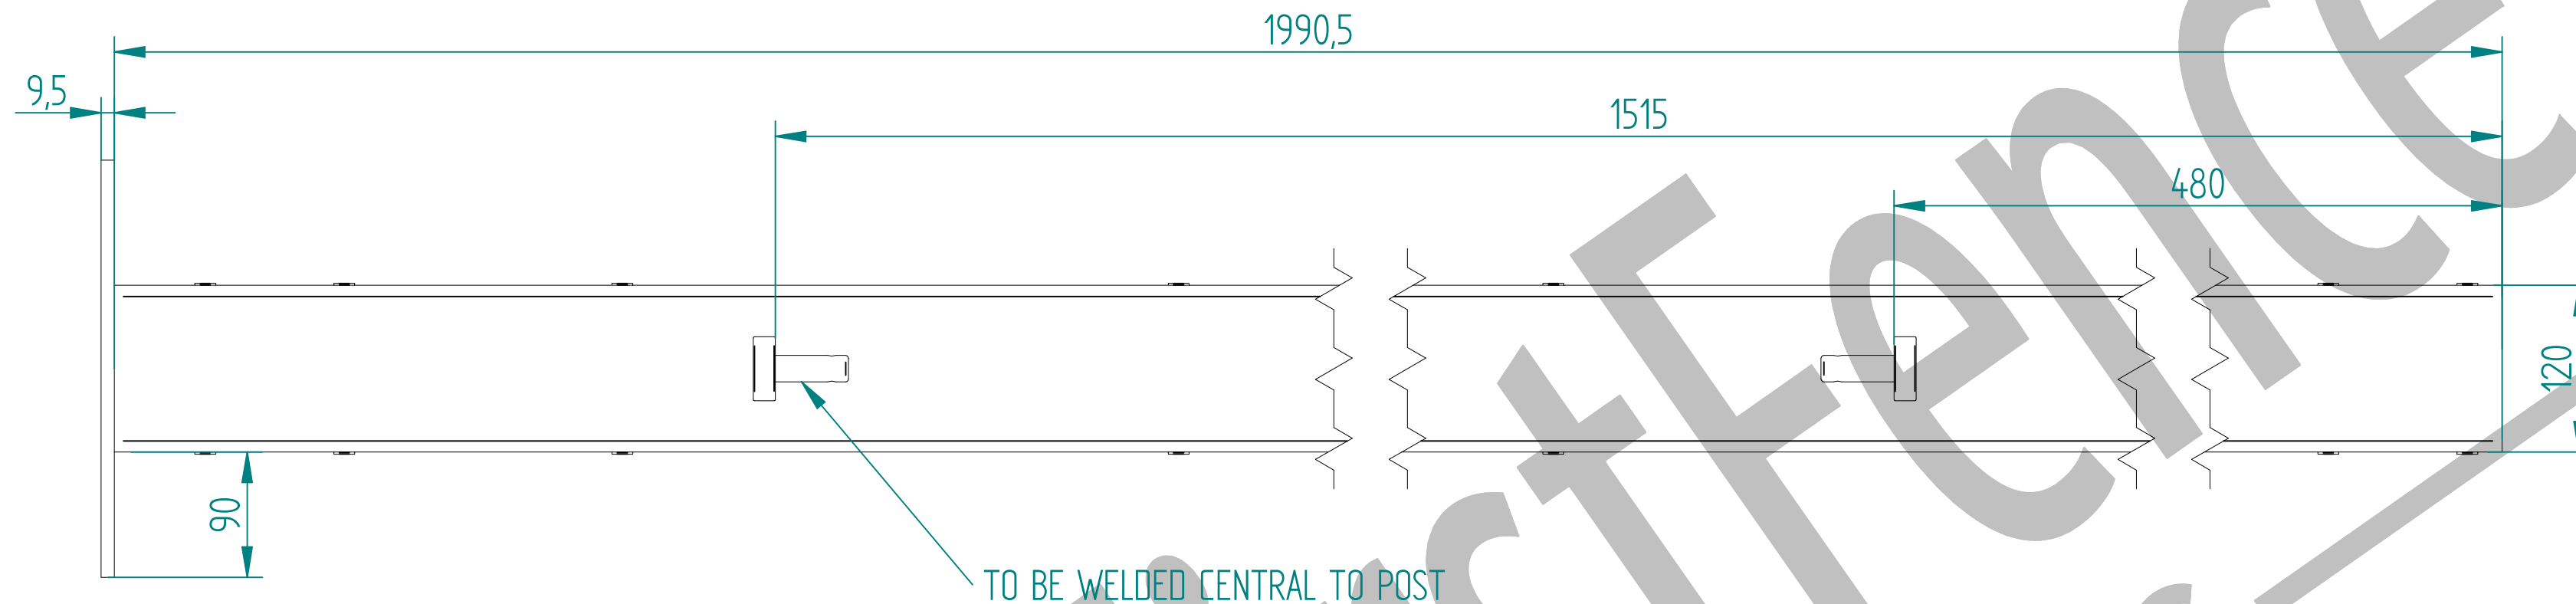

2.0m HIGH BOLT DOWN MESH HINGE GATE POST 120X120 BOX SECTION

NAME	DATE	TITLE
LT	04/05/22	MESH-HIN-2038 - 2.0m HIGH BOLT DOWN MESH HINGE GATE POST 120X120 BOX SECTION
TOLERANCE $\pm 2mm$ Unless Stated Otherwise		First Fence Ltd, Kiln Way, Swadlincote, Derbyshire, DE11 8EA 01283 512 111 sales@firstfence.co.uk
3RD ANGLE		NOTE: SHOULD ANY DISCREPANCIES BE FOUND WITH THIS DRAWING, PLEASE INFORM FIRST FENCE. COPYRIGHT OF THIS DRAWING IS OWNED BY FIRST FENCE LIMITED.
SIZE A2	WEIGHT: 35.9 kg	REV B