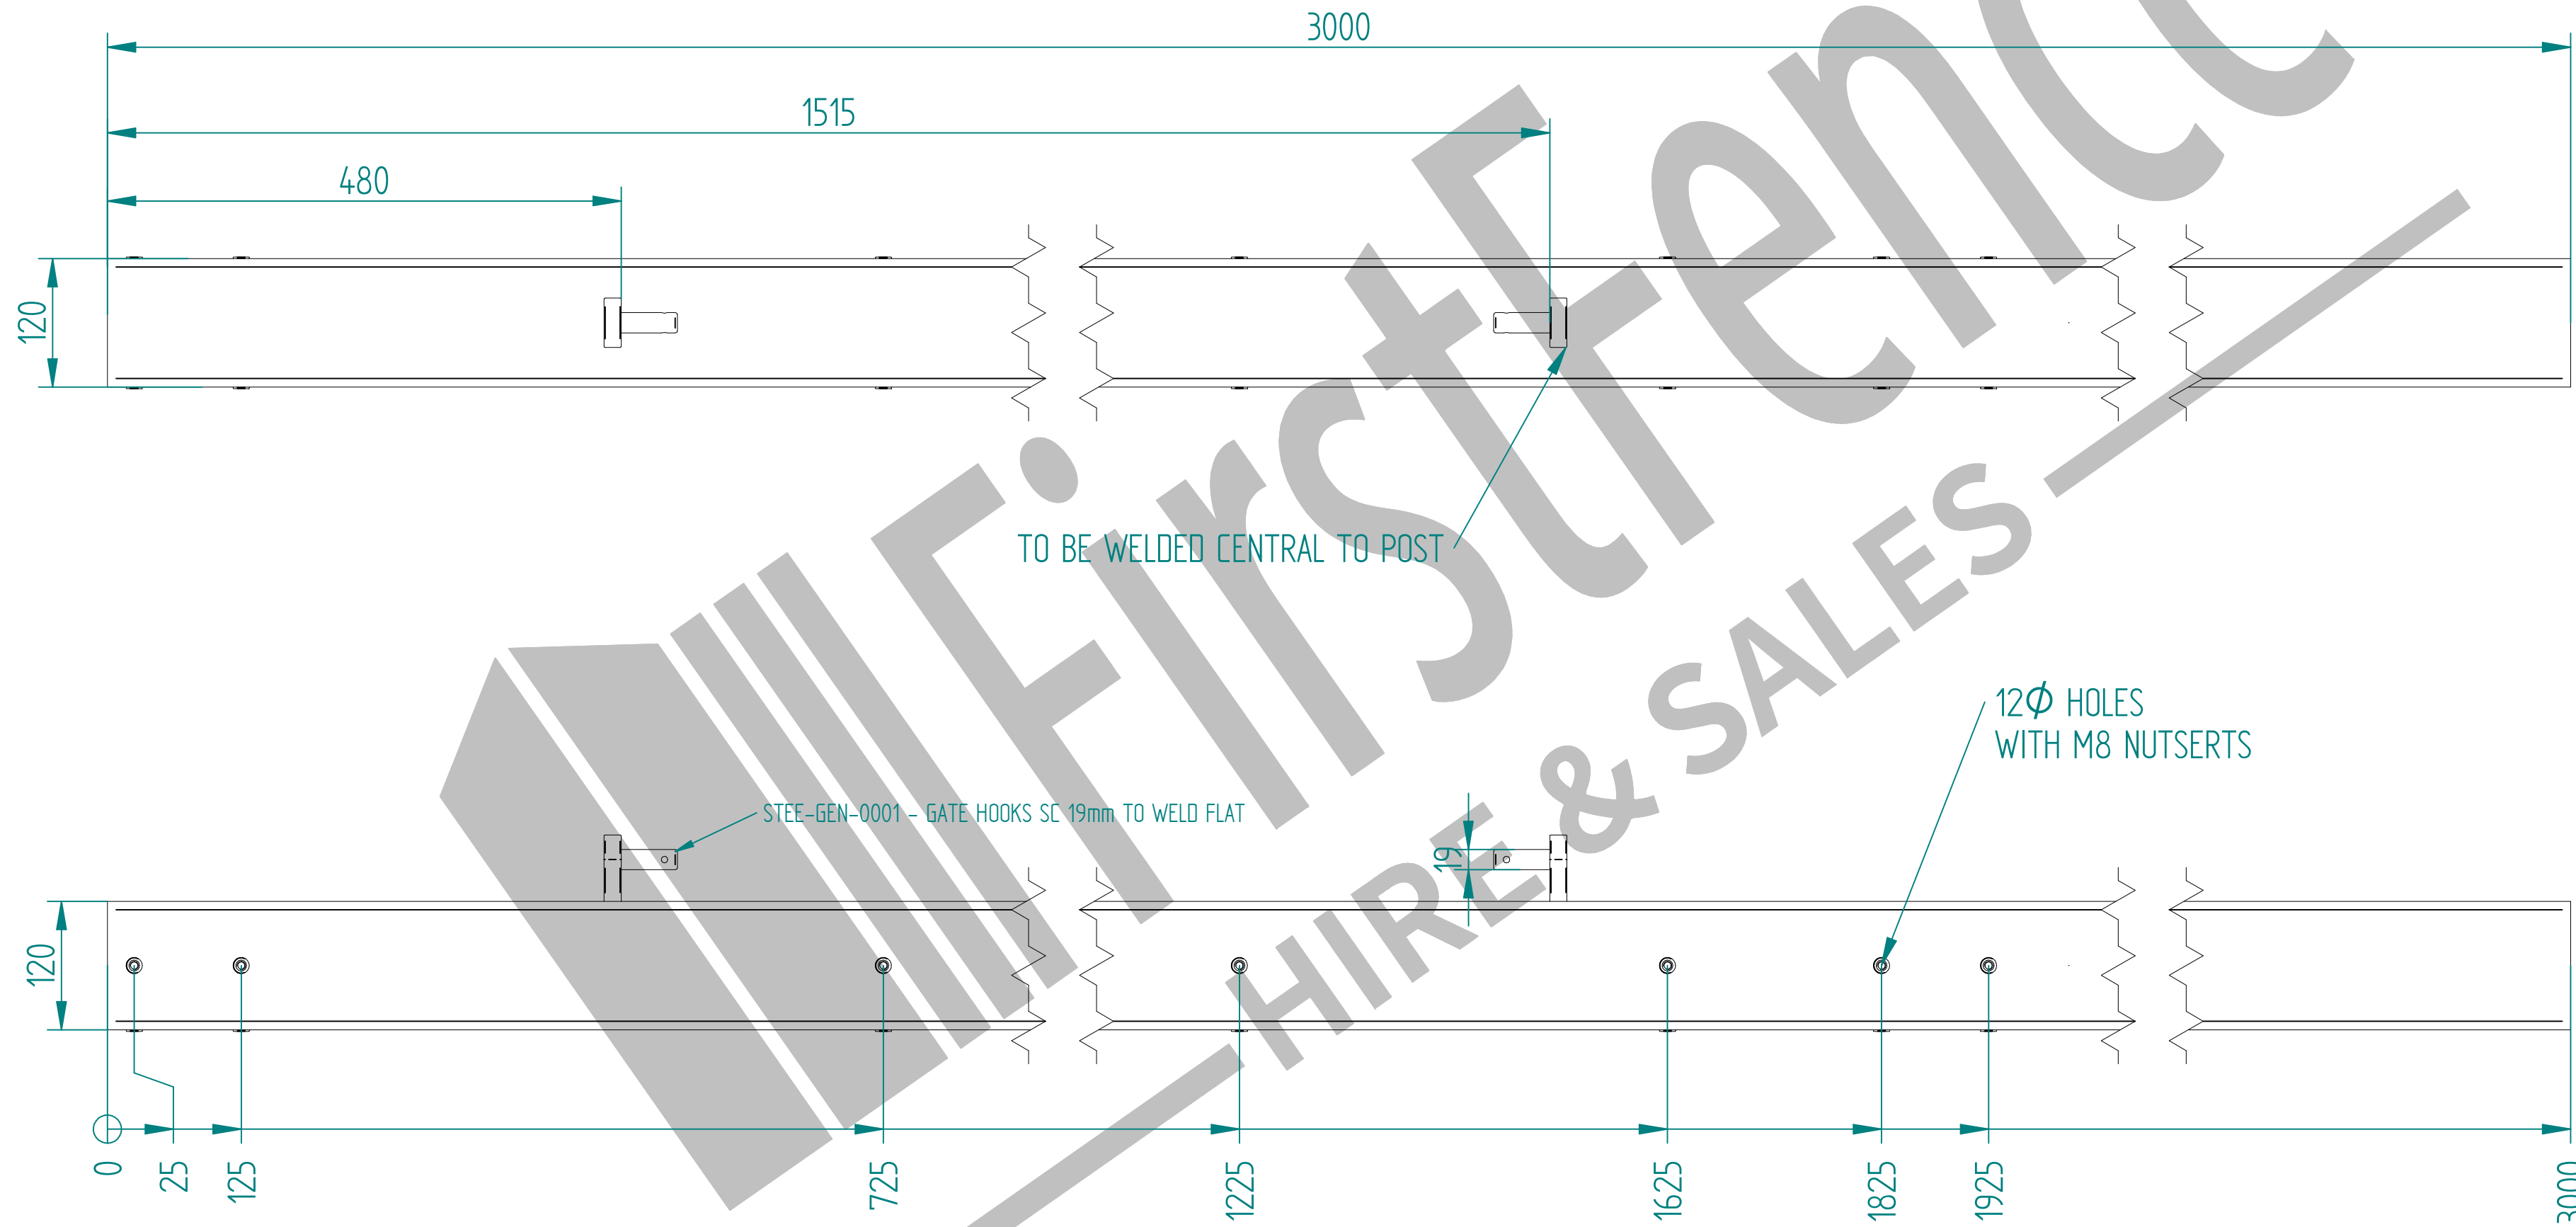

Rev	Comments	Date
B	Hinge Post Increased In Size	04/05/22
A	New Revised Drawing	14/07/21

NAME	DATE
LT	04/05/22

TOLERANCE ± 2mm  
Unless Stated Otherwise

3RD ANGLE

TITLE	FirstFence	REV
MESH-KIT-5214 - 2.0m X 3.0m WIDE SINGLE LEAF DIG IN 868 MESH GATE KIT	First Fence Ltd, Kiln Way, Swadlincote, Derbyshire, DE11 8EA 01283 512 111 sales@firstfence.co.uk	B
NOTE: SHOULD ANY DISCREPANCIES BE FOUND WITH THIS DRAWING, PLEASE INFORM FIRSTFENCE. COPYRIGHT OF THIS DRAWING IS OWNED BY FIRSTFENCE LIMITED.	WEIGHT: 162.1 kg	SHEET 2 OF 8

# 2.0m HIGH DIG IN MESH HINGE GATE POST 120X120 BOX SECTION (AL 3000mm)

	NAME	DATE	TITLE
DRAWN	LT	04/05/22	MESH-HIN-2036 - 2.0m HIGH DIG IN MESH HINGE GATE POST 120X120 BOX SECTION
TOLERANCE	± 2mm Unless Stated Otherwise		First Fence Ltd, Kiln Way, Swadlincote, Derbyshire, DE11 8EA 01283 512 111 sales@firstfence.co.uk
3RD ANGLE 			
			REV B
			SHEET 3 OF 8

# 2.0m X 3.0m WIDE SINGLE LEAF BOLT DOWN 868 MESH GATE KIT

RIGHT HAND HUNG  
(From Outside Looking In)

ALL GATES & POSTS ARE TO BE FITTED WITH BLACK PLASTIC INSERTS

ALL GATES WITH 80x80/100x100/120x120 BOX SECTION HINGE POSTS ARE TO BE FITTED WITH TWO GALVANISED EYE BOLTS