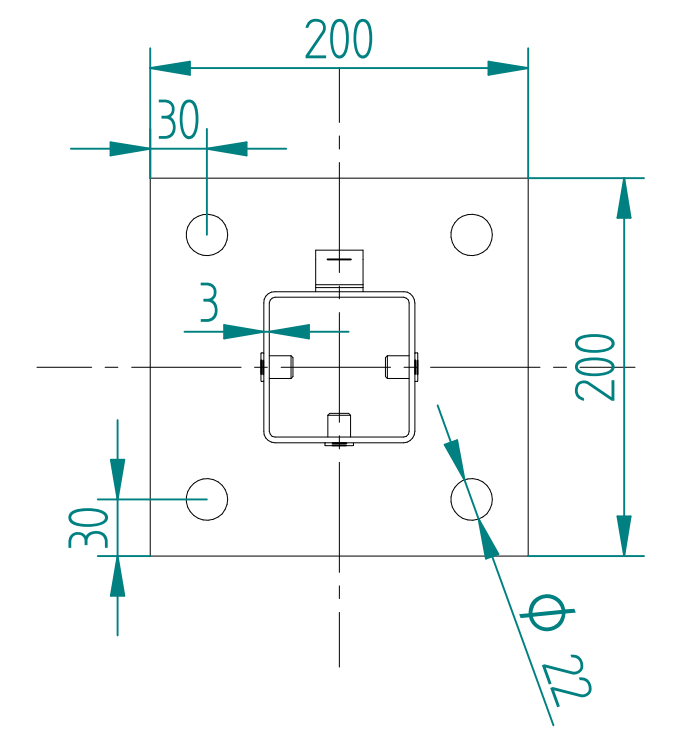

2.0m HIGH BOLT DOWN MESH CATCH GATE POST 80X80 BOX SECTION

	NAME	DATE	TITLE	
DRAWN	LT	04/05/22	MESH-REC-2022 - 2.0m HIGH BOLT DOWN MESH CATCH GATE POST 80X80 BOX SECTION	
TOLERANCE	± 2mm Unless Stated Otherwise		First Fence Ltd, Kiln Way, Swadlincote, Derbyshire, DE11 8EA 01283 512 111 sales@firstfence.co.uk	
3RD ANGLE 				NOTE: SHOULD ANY DISCREPANCIES BE FOUND WITH THIS DRAWING, PLEASE INFORM FIRSTFENCE. COPYRIGHT OF THIS DRAWING IS OWNED BY FIRSTFENCE LIMITED. SIZE A2 WEIGHT: 17.2 kg
			REV B	
			SHEET 8 OF 8