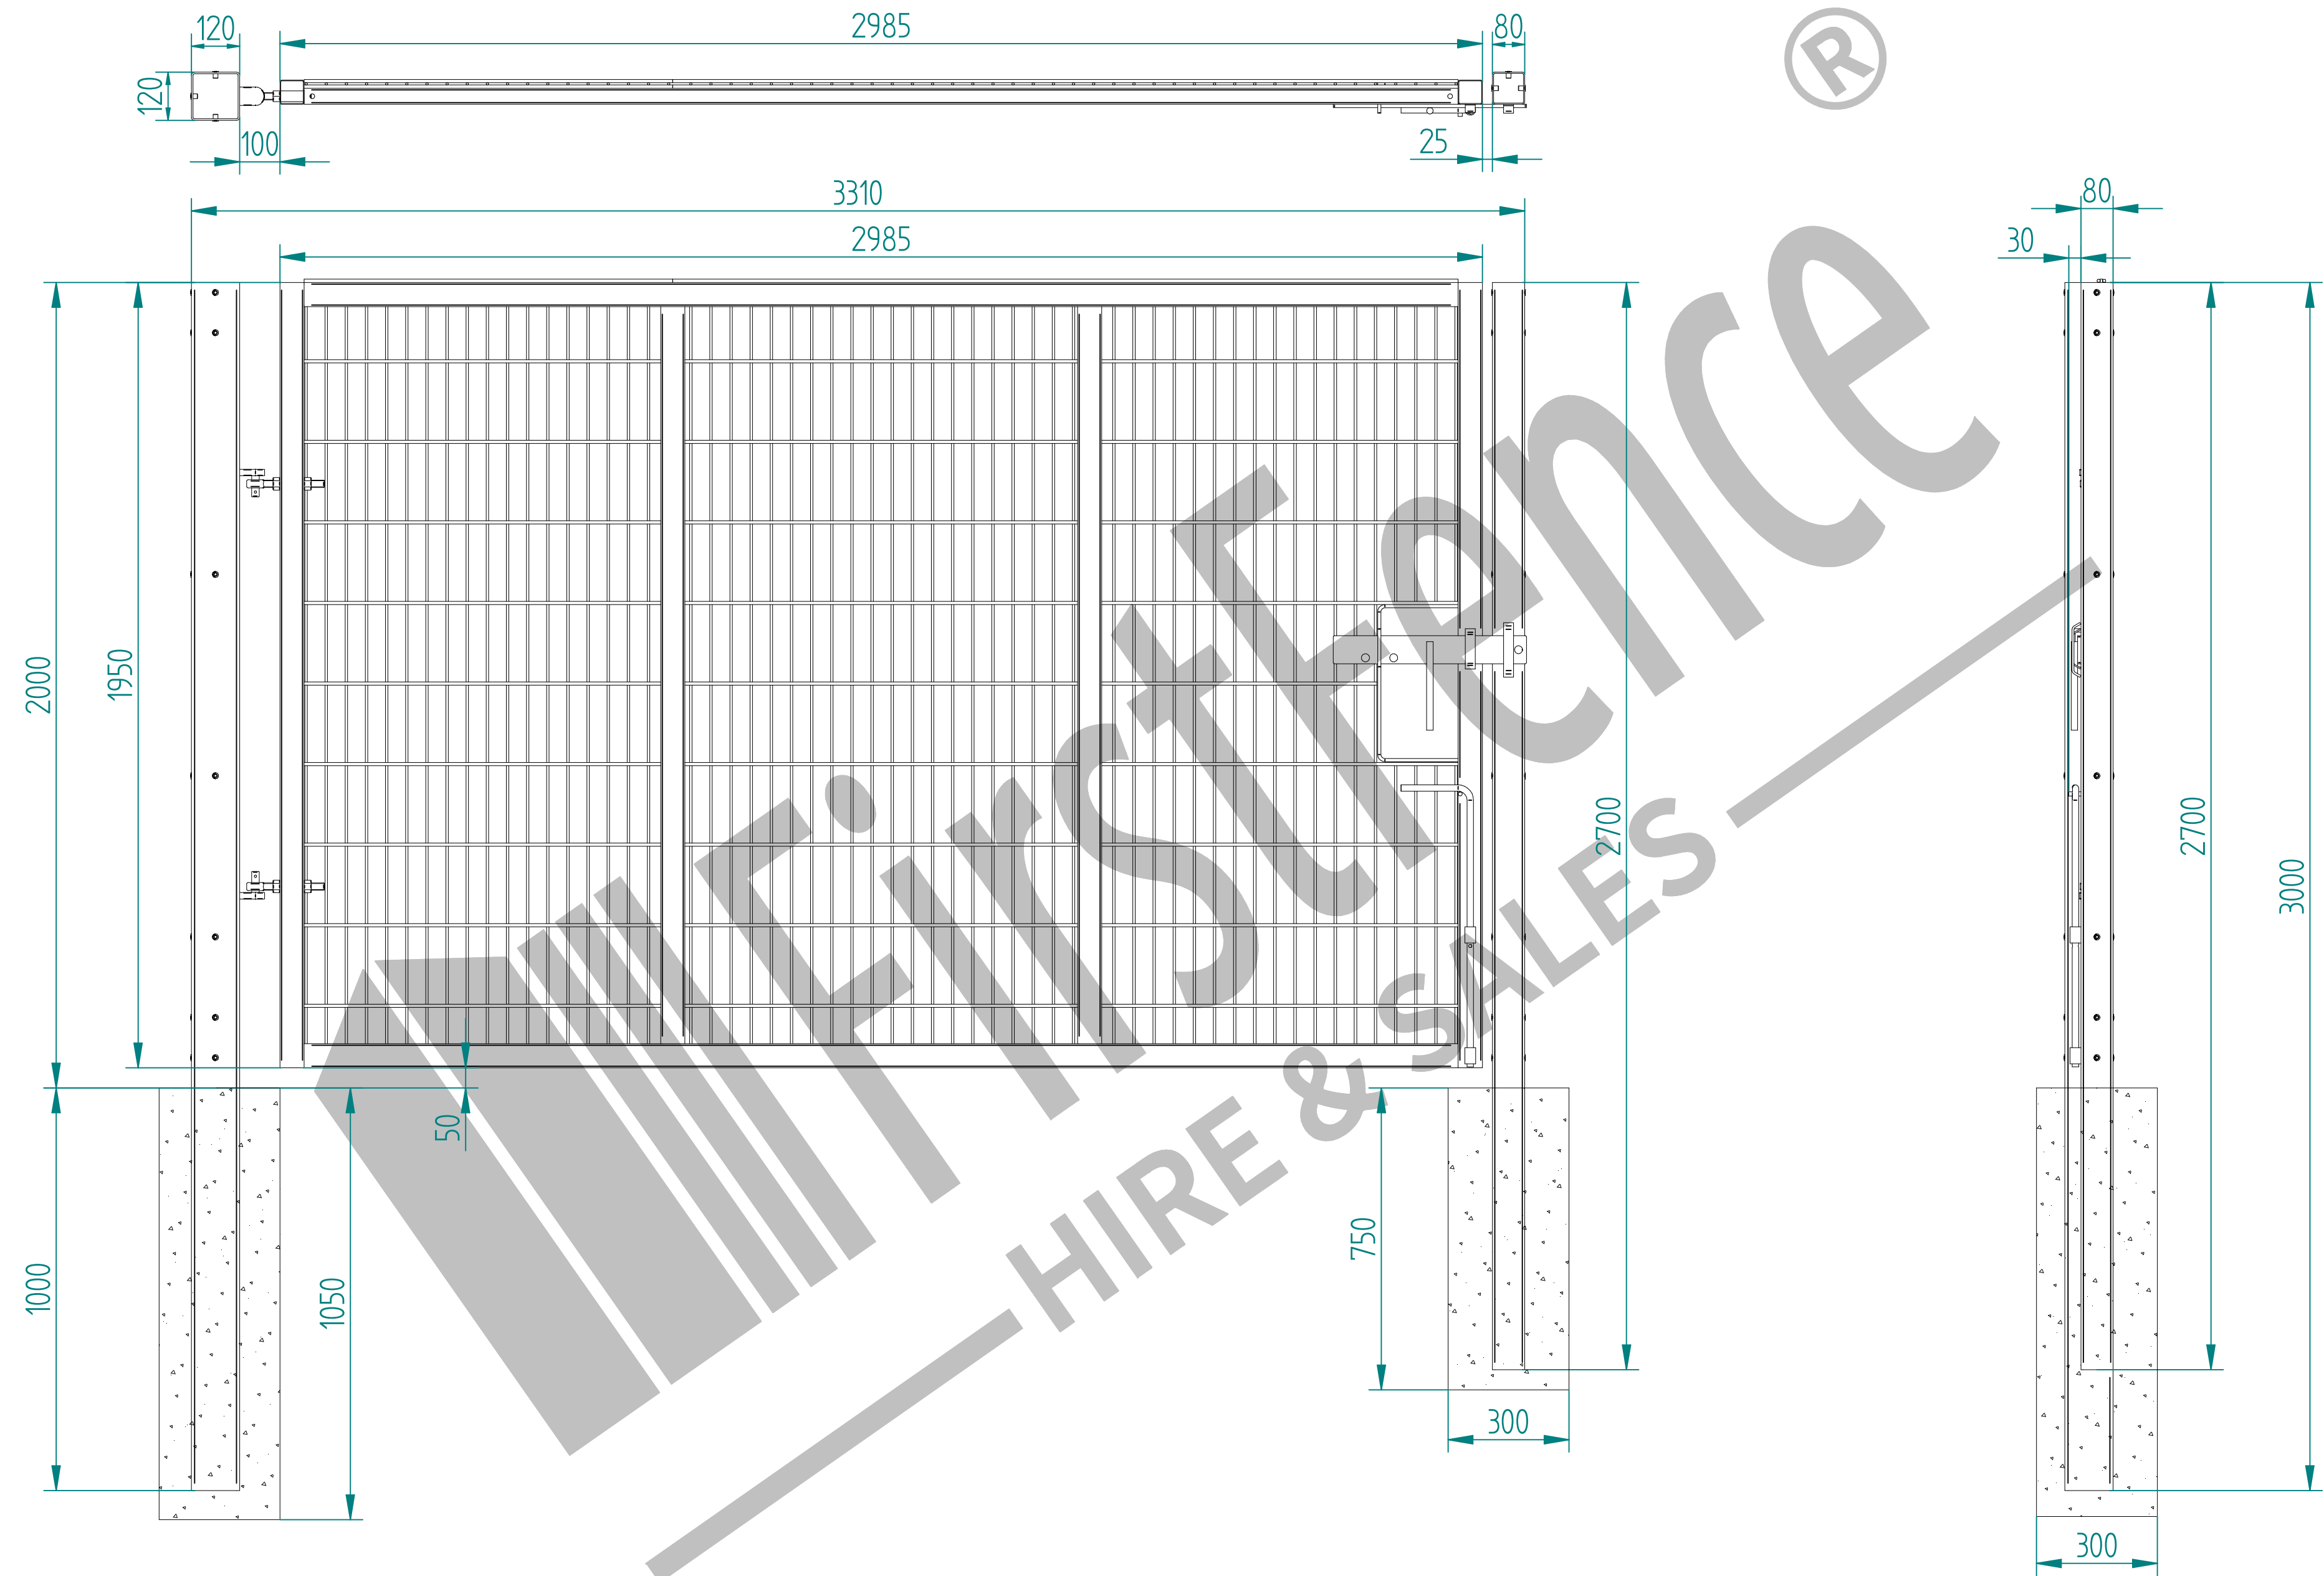

# 2.0m X 3.0m WIDE SINGLE LEAF DIG IN 868 MESH GATE KIT

RIGHT HAND HUNG  
(From Outside Looking In)

ALL GATES & POSTS ARE TO BE FITTED WITH BLACK PLASTIC INSERTS

ALL GATES WITH 80x80/100x100/120x120 BOX SECTION HINGE POSTS ARE TO BE FITTED WITH TWO GALVANISED EYE BOLTS

Item	Component Name	Quantity
A	MESH-SLI-2052 - 868 MESH GATE SLIDER 2.0m X 3.0m WIDE	1
B	MESH-HIN-2036 - 2.0m HIGH DIG IN MESH HINGE GATE POST 120X120 BOX SECTION	1
C	MESH-REC-2002 - 2.0m HIGH DIG IN MESH CATCH GATE POST 80X80 BOX SECTION	1
D	ACCS-GEN-0001 - ADJUSTABLE GATE EYE BZP 130-150mm CW 20	2
E	ACCS-GEN-0101 - UNIVERSAL GATE DROP BOLT	1
F	ACCS-RIB-0003 - 60x60 BLACK RIBBED INSERTS	2
G	ACCS-RIB-0005 - 80x80 BLACK RIBBED INSERTS	1
H	ACCS-RIB-0020 - 120x120 BLACK RIBBED INSERTS	1

Rev	Comments	Date
B	Hinge Post Increased In Size	04/05/22
A	New Revised Drawing	14/07/21

NAME	DATE	TITLE
LT	04/05/22	MESH-KIT-5214 - 2.0m X 3.0m WIDE SINGLE LEAF DIG IN 868 MESH GATE KIT
TOLERANCE ± 2mm Unless Stated Otherwise		 First Fence Ltd, Kiln Way, Swadlincote, Derbyshire, DE11 8EA 01283 512 111 sales@firstfence.co.uk
SIZE A2	NOTE: SHOULD ANY DISCREPANCIES BE FOUND WITH THIS DRAWING, PLEASE INFORM FIRSTFENCE. COPYRIGHT OF THIS DRAWING IS OWNED BY FIRSTFENCE LIMITED.	REV B
WEIGHT: 162.1 kg		SHEET 1 OF 8

# 2.0m HIGH DIG IN MESH HINGE GATE POST 120X120 BOX SECTION (AL 3000mm)

	NAME	DATE	TITLE
DRAWN	LT	04/05/22	MESH-HIN-2036 - 2.0m HIGH DIG IN MESH HINGE GATE POST 120X120 BOX SECTION
TOLERANCE	± 2mm Unless Stated Otherwise		First Fence Ltd, Kiln Way, Swadlincote, Derbyshire, DE11 8EA 01283 512 111 sales@firstfence.co.uk
3RD ANGLE 			
			REV B
			SHEET 3 OF 8