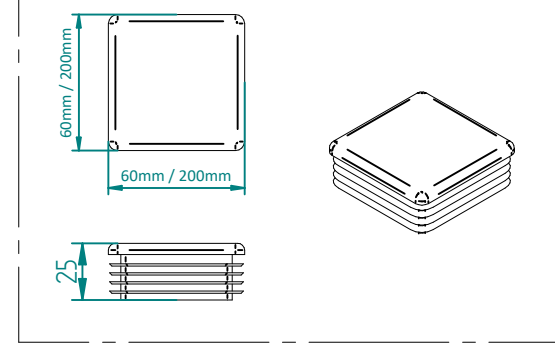

# 2.0m HIGH DIG IN MESH CATCH GATE POST 80X80 BOX SECTION (AL 2700mm)

	NAME	DATE	TITLE
DRAWN	LT	04/05/22	MESH-REC-2002 - 2.0m HIGH DIG IN MESH CATCH GATE POST 80X80 BOX SECTION
TOLERANCE	± 2mm Unless Stated Otherwise		First Fence Ltd, Kiln Way, Swadlincote, Derbyshire, DE11 8EA 01283 512 111 sales@firstfence.co.uk
3RD ANGLE 			
			REV B

# 2.0m X 3.0m WIDE SINGLE LEAF BOLT DOWN 868 MESH GATE KIT

RIGHT HAND HUNG  
(From Outside Looking In)

ALL GATES & POSTS ARE TO BE FITTED WITH BLACK PLASTIC INSERTS

ALL GATES WITH 80x80/100x100/120x120 BOX SECTION HINGE POSTS ARE TO BE FITTED WITH TWO GALVANISED EYE BOLTS

Item	Component Name	Quantity
A	MESH-SLI-2052 - 868 MESH GATE SLIDER 2.0m X 3.0m WIDE	1
B	MESH-HIN-2038 - 2.0m HIGH BOLT DOWN MESH HINGE GATE POST 120X120 BOX SECTION	1
C	MESH-REC-2022 - 2.0m HIGH BOLT DOWN MESH CATCH GATE POST 80X80 BOX SECTION	1
D	ACCS-GEN-0001 - ADJUSTABLE GATE EYE BZP 130-150mm CW 20	2
E	ACCS-GEN-0101 - UNIVERSAL GATE DROP BOLT	2
F	ACCS-RIB-0003 - 60x60 BLACK RIBBED INSERTS	1
G	ACCS-RIB-0005 - 80x80 BLACK RIBBED INSERTS	1
H	ACCS-RIB-0020 - 120x120 BLACK RIBBED INSERTS	1

Rev	Comments	Date
B	Hinge Post Increased In Size	04/05/22
A	New Revised Drawing	14/07/21

NAME	DATE	TITLE
LT	04/05/22	MESH-KIT-5215 - 2.0m X 3.0m WIDE SINGLE LEAF BOLT DOWN 868 MESH GATE KIT
TOLERANCE		± 2mm Unless Stated Otherwise
3RD ANGLE		
SIZE	A2	REV B
WEIGHT: 152.1 kg		SHEET 5 OF 8