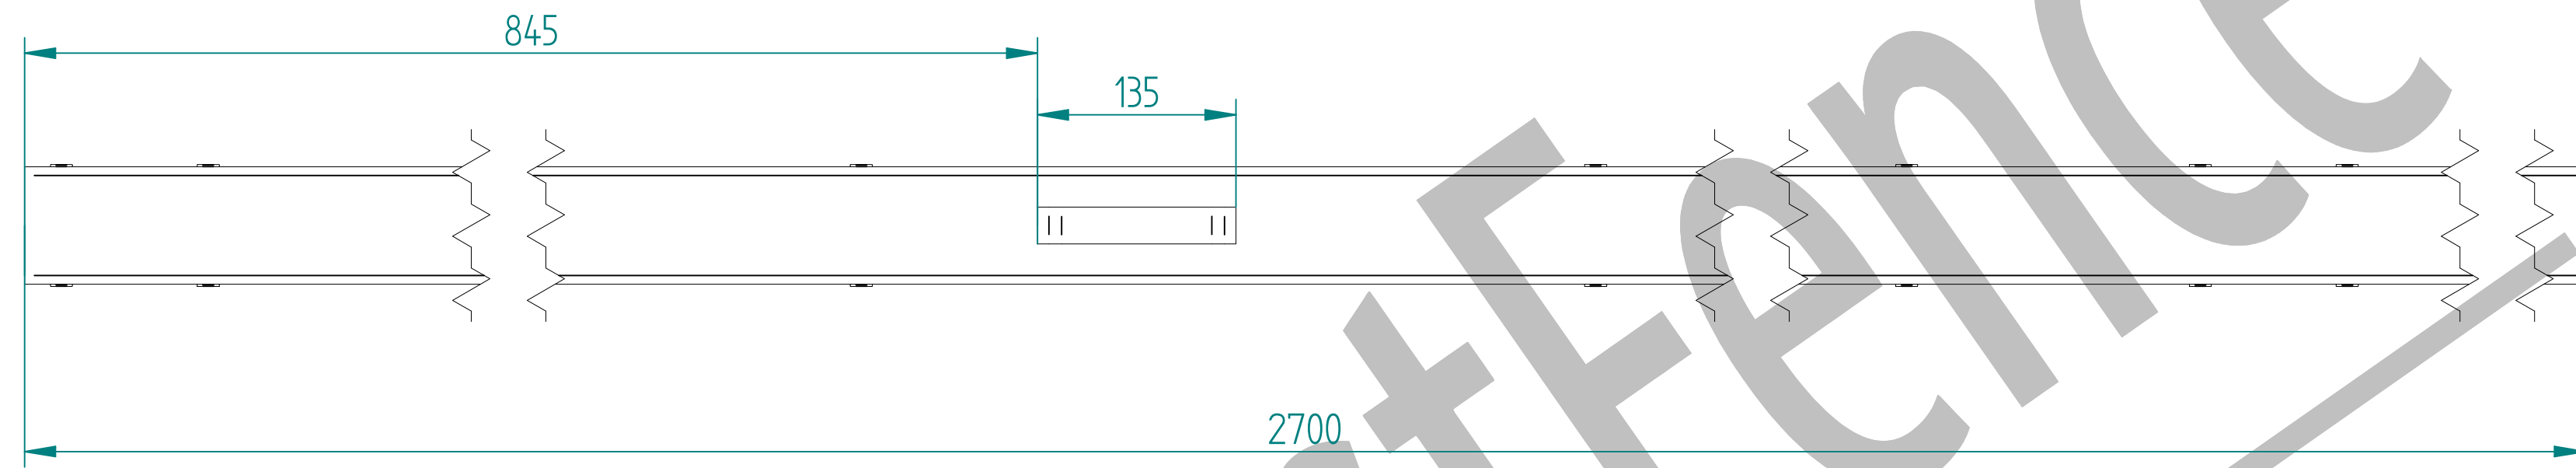

2.0m HIGH DIG IN MESH CATCH GATE POST 80X80 BOX SECTION (AL 2700mm)

	NAME	DATE	TITLE	
DRAWN	LT	04/05/22	MESH-REC-2002 - 2.0m HIGH DIG IN MESH CATCH GATE POST 80X80 BOX SECTION	
TOLERANCE	± 2mm Unless Stated Otherwise		First Fence Ltd, Kiln Way, Swadlincote, Derbyshire, DE11 8EA 01283 512 111 sales@firstfence.co.uk	
3RD ANGLE 				NOTE: SHOULD ANY DISCREPANCIES BE FOUND WITH THIS DRAWING, PLEASE INFORM FIRSTFENCE. COPYRIGHT OF THIS DRAWING IS OWNED BY FIRSTFENCE LIMITED. SIZE A2 WEIGHT: 19.2 kg
			REV B