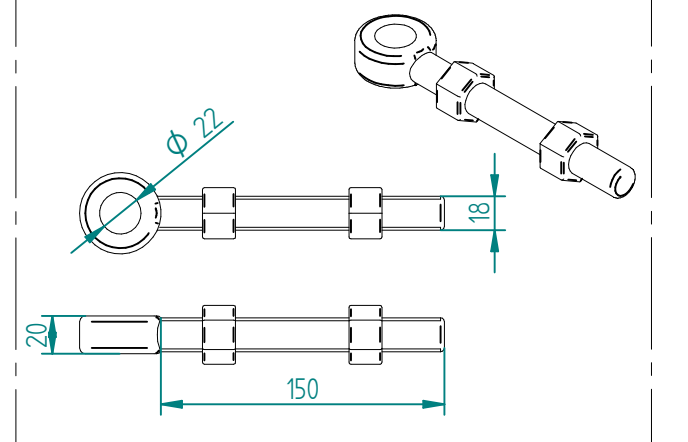

# 2.0m HIGH DIG IN MESH CATCH GATE POST 80X80 BOX SECTION (AL 2700mm)

	NAME	DATE	TITLE
DRAWN	LT	04/05/22	MESH-REC-2002 - 2.0m HIGH DIG IN MESH CATCH GATE POST 80X80 BOX SECTION
TOLERANCE	± 2mm Unless Stated Otherwise		First Fence Ltd, Kiln Way, Swadlincote, Derbyshire, DE11 8EA 01283 512 111 sales@firstfence.co.uk
3RD ANGLE 			
			REV B

# 2.0m X 3.0m WIDE SINGLE LEAF BOLT DOWN 868 MESH GATE KIT

RIGHT HAND HUNG  
(From Outside Looking In)

ALL GATES & POSTS ARE TO BE FITTED WITH BLACK PLASTIC INSERTS

ALL GATES WITH 80x80/100x100/120x120 BOX SECTION HINGE POSTS ARE TO BE FITTED WITH TWO GALVANISED EYE BOLTS

Item	Component Name	Quantity
A	MESH-SLI-2052 - 868 MESH GATE SLIDER 2.0m X 3.0m WIDE	1
B	MESH-HIN-2038 - 2.0m HIGH BOLT DOWN MESH HINGE GATE POST 120X120 BOX SECTION	1
C	MESH-REC-2022 - 2.0m HIGH BOLT DOWN MESH CATCH GATE POST 80X80 BOX SECTION	1
D	ACCS-GEN-0001 - ADJUSTABLE GATE EYE BZP 130-150mm CW 20	2
E	ACCS-GEN-0101 - UNIVERSAL GATE DROP BOLT	2
F	ACCS-RIB-0003 - 60x60 BLACK RIBBED INSERTS	1
G	ACCS-RIB-0005 - 80x80 BLACK RIBBED INSERTS	1
H	ACCS-RIB-0020 - 120x120 BLACK RIBBED INSERTS	1

Rev	Comments	Date
B	Hinge Post Increased In Size	04/05/22
A	New Revised Drawing	14/07/21

NAME	DATE	TITLE
LT	04/05/22	MESH-KIT-5215 - 2.0m X 3.0m WIDE SINGLE LEAF BOLT DOWN 868 MESH GATE KIT
TOLERANCE		± 2mm Unless Stated Otherwise
3RD ANGLE		
SIZE	A2	REV B
WEIGHT: 152.1 kg		SHEET 5 OF 8