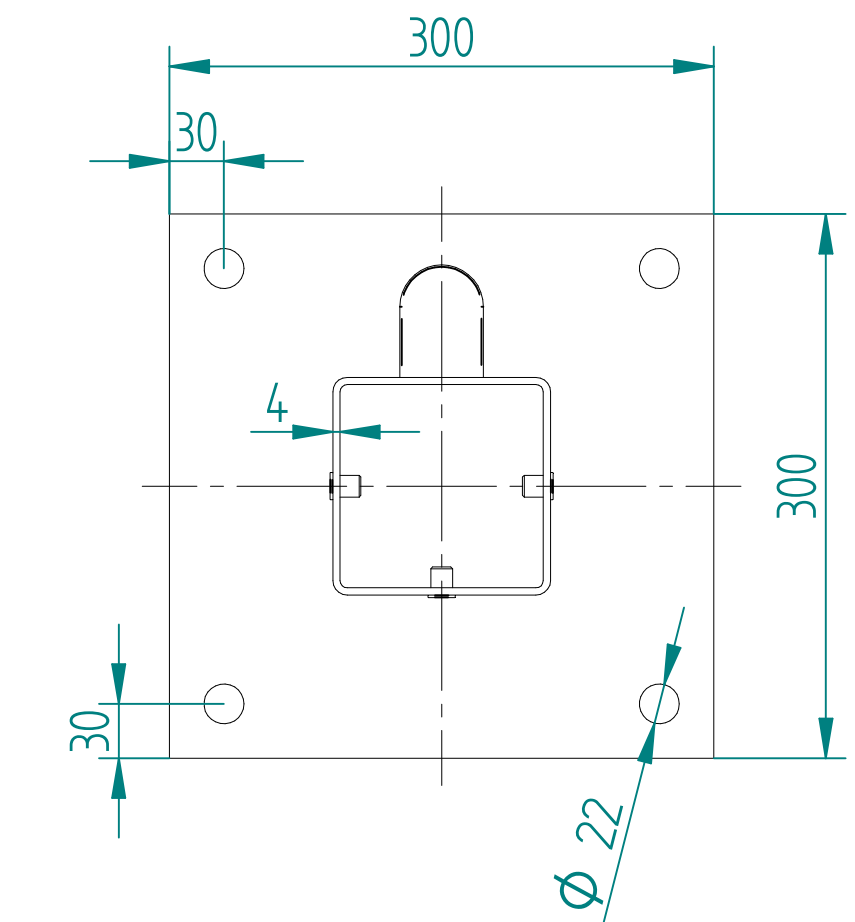

2.0m HIGH BOLT DOWN MESH HINGE GATE POST 120X120 BOX SECTION

NAME	DATE	TITLE
LT	04/05/22	MESH-HIN-2038 - 2.0m HIGH BOLT DOWN MESH HINGE GATE POST 120X120 BOX SECTION
TOLERANCE $\pm 2mm$ Unless Stated Otherwise		First Fence Ltd, Kiln Way, Swadlincote, Derbyshire, DE11 8EA 01283 512 111 sales@firstfence.co.uk
3RD ANGLE		NOTE: SHOULD ANY DISCREPANCIES BE FOUND WITH THIS DRAWING, PLEASE INFORM FIRST FENCE. COPYRIGHT OF THIS DRAWING IS OWNED BY FIRST FENCE LIMITED.
SIZE A2	WEIGHT: 35.9 kg	REV B