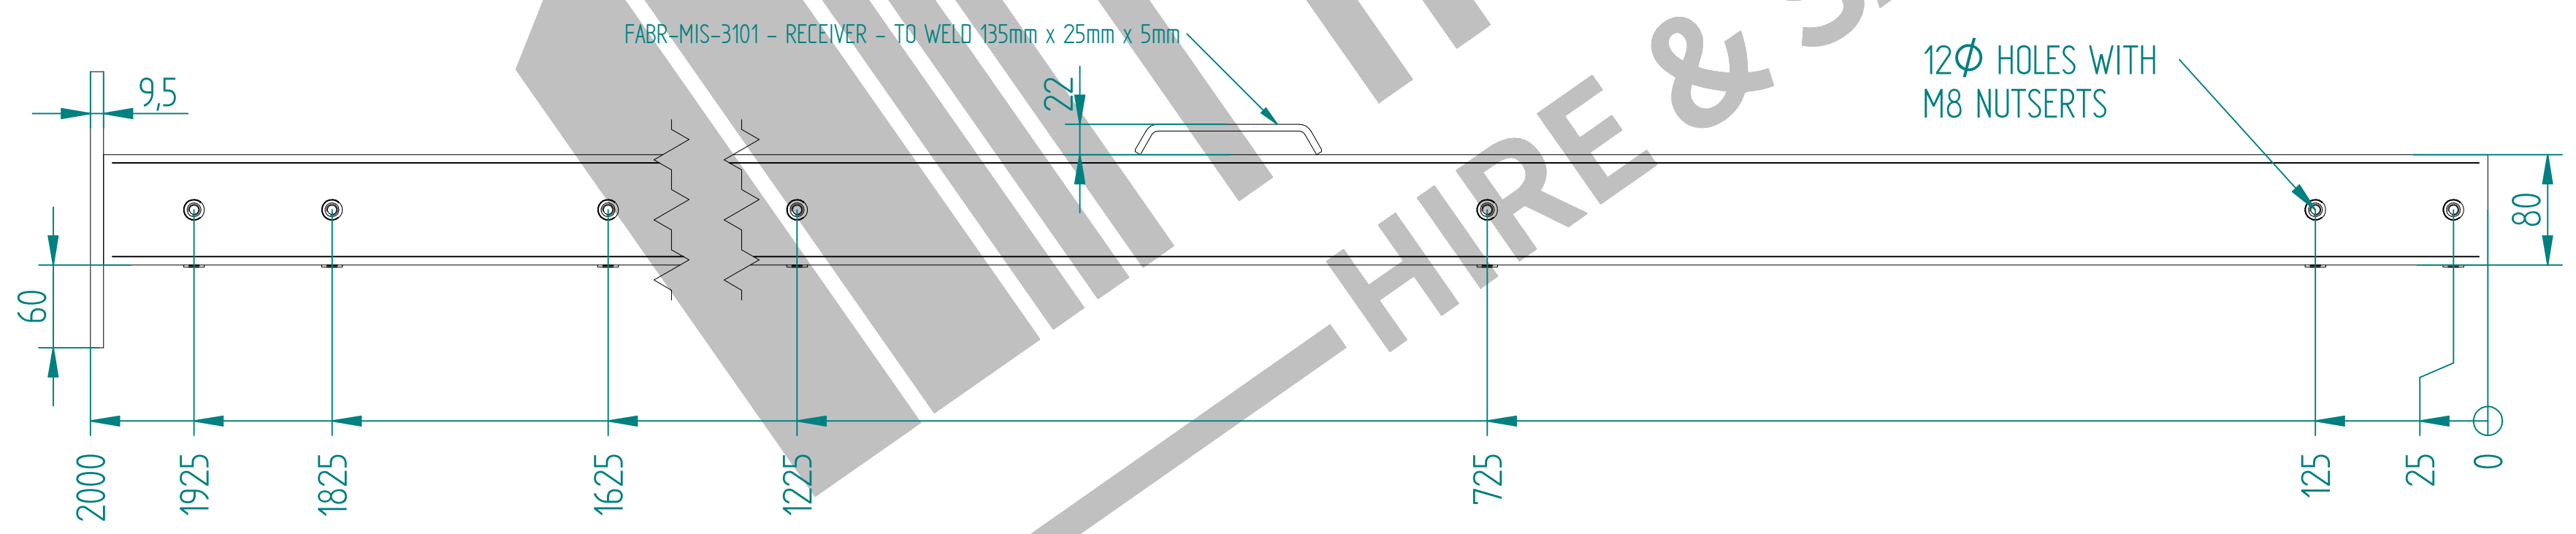

2.0m HIGH BOLT DOWN MESH CATCH GATE POST 80X80 BOX SECTION

	NAME	DATE	TITLE	
DRAWN	LT	04/05/22	MESH-REC-2022 - 2.0m HIGH BOLT DOWN MESH CATCH GATE POST 80X80 BOX SECTION	
TOLERANCE	± 2mm Unless Stated Otherwise		First Fence Ltd, Kiln Way, Swadlincote, Derbyshire, DE11 8EA 01283 512 111 sales@firstfence.co.uk	
3RD ANGLE 				NOTE: SHOULD ANY DISCREPANCIES BE FOUND WITH THIS DRAWING, PLEASE INFORM FIRSTFENCE. COPYRIGHT OF THIS DRAWING IS OWNED BY FIRSTFENCE LIMITED. SIZE A2 WEIGHT: 17.2 kg
			REV B	
			SHEET 8 OF 8