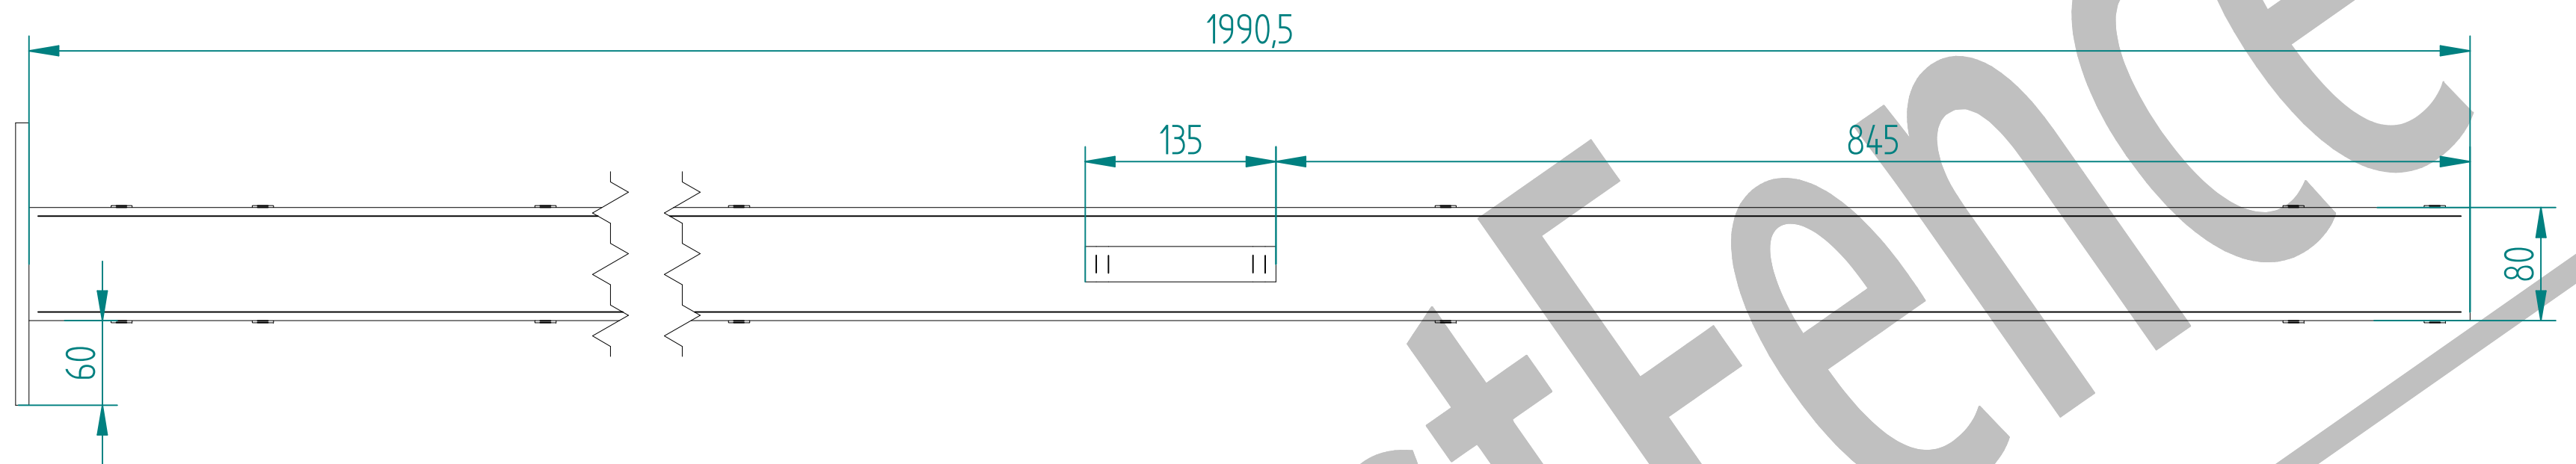

2.0m HIGH BOLT DOWN MESH CATCH GATE POST 80X80 BOX SECTION

	NAME	DATE	TITLE	
DRAWN	LT	04/05/22	MESH-REC-2022 - 2.0m HIGH BOLT DOWN MESH CATCH GATE POST 80X80 BOX SECTION	
TOLERANCE	± 2mm Unless Stated Otherwise		First Fence Ltd, Kiln Way, Swadlincote, Derbyshire, DE11 8EA 01283 512 111 sales@firstfence.co.uk	
3RD ANGLE 				NOTE: SHOULD ANY DISCREPANCIES BE FOUND WITH THIS DRAWING, PLEASE INFORM FIRSTFENCE. COPYRIGHT OF THIS DRAWING IS OWNED BY FIRSTFENCE LIMITED. SIZE A2 WEIGHT: 17.2 kg
			REV B	
			SHEET 8 OF 8