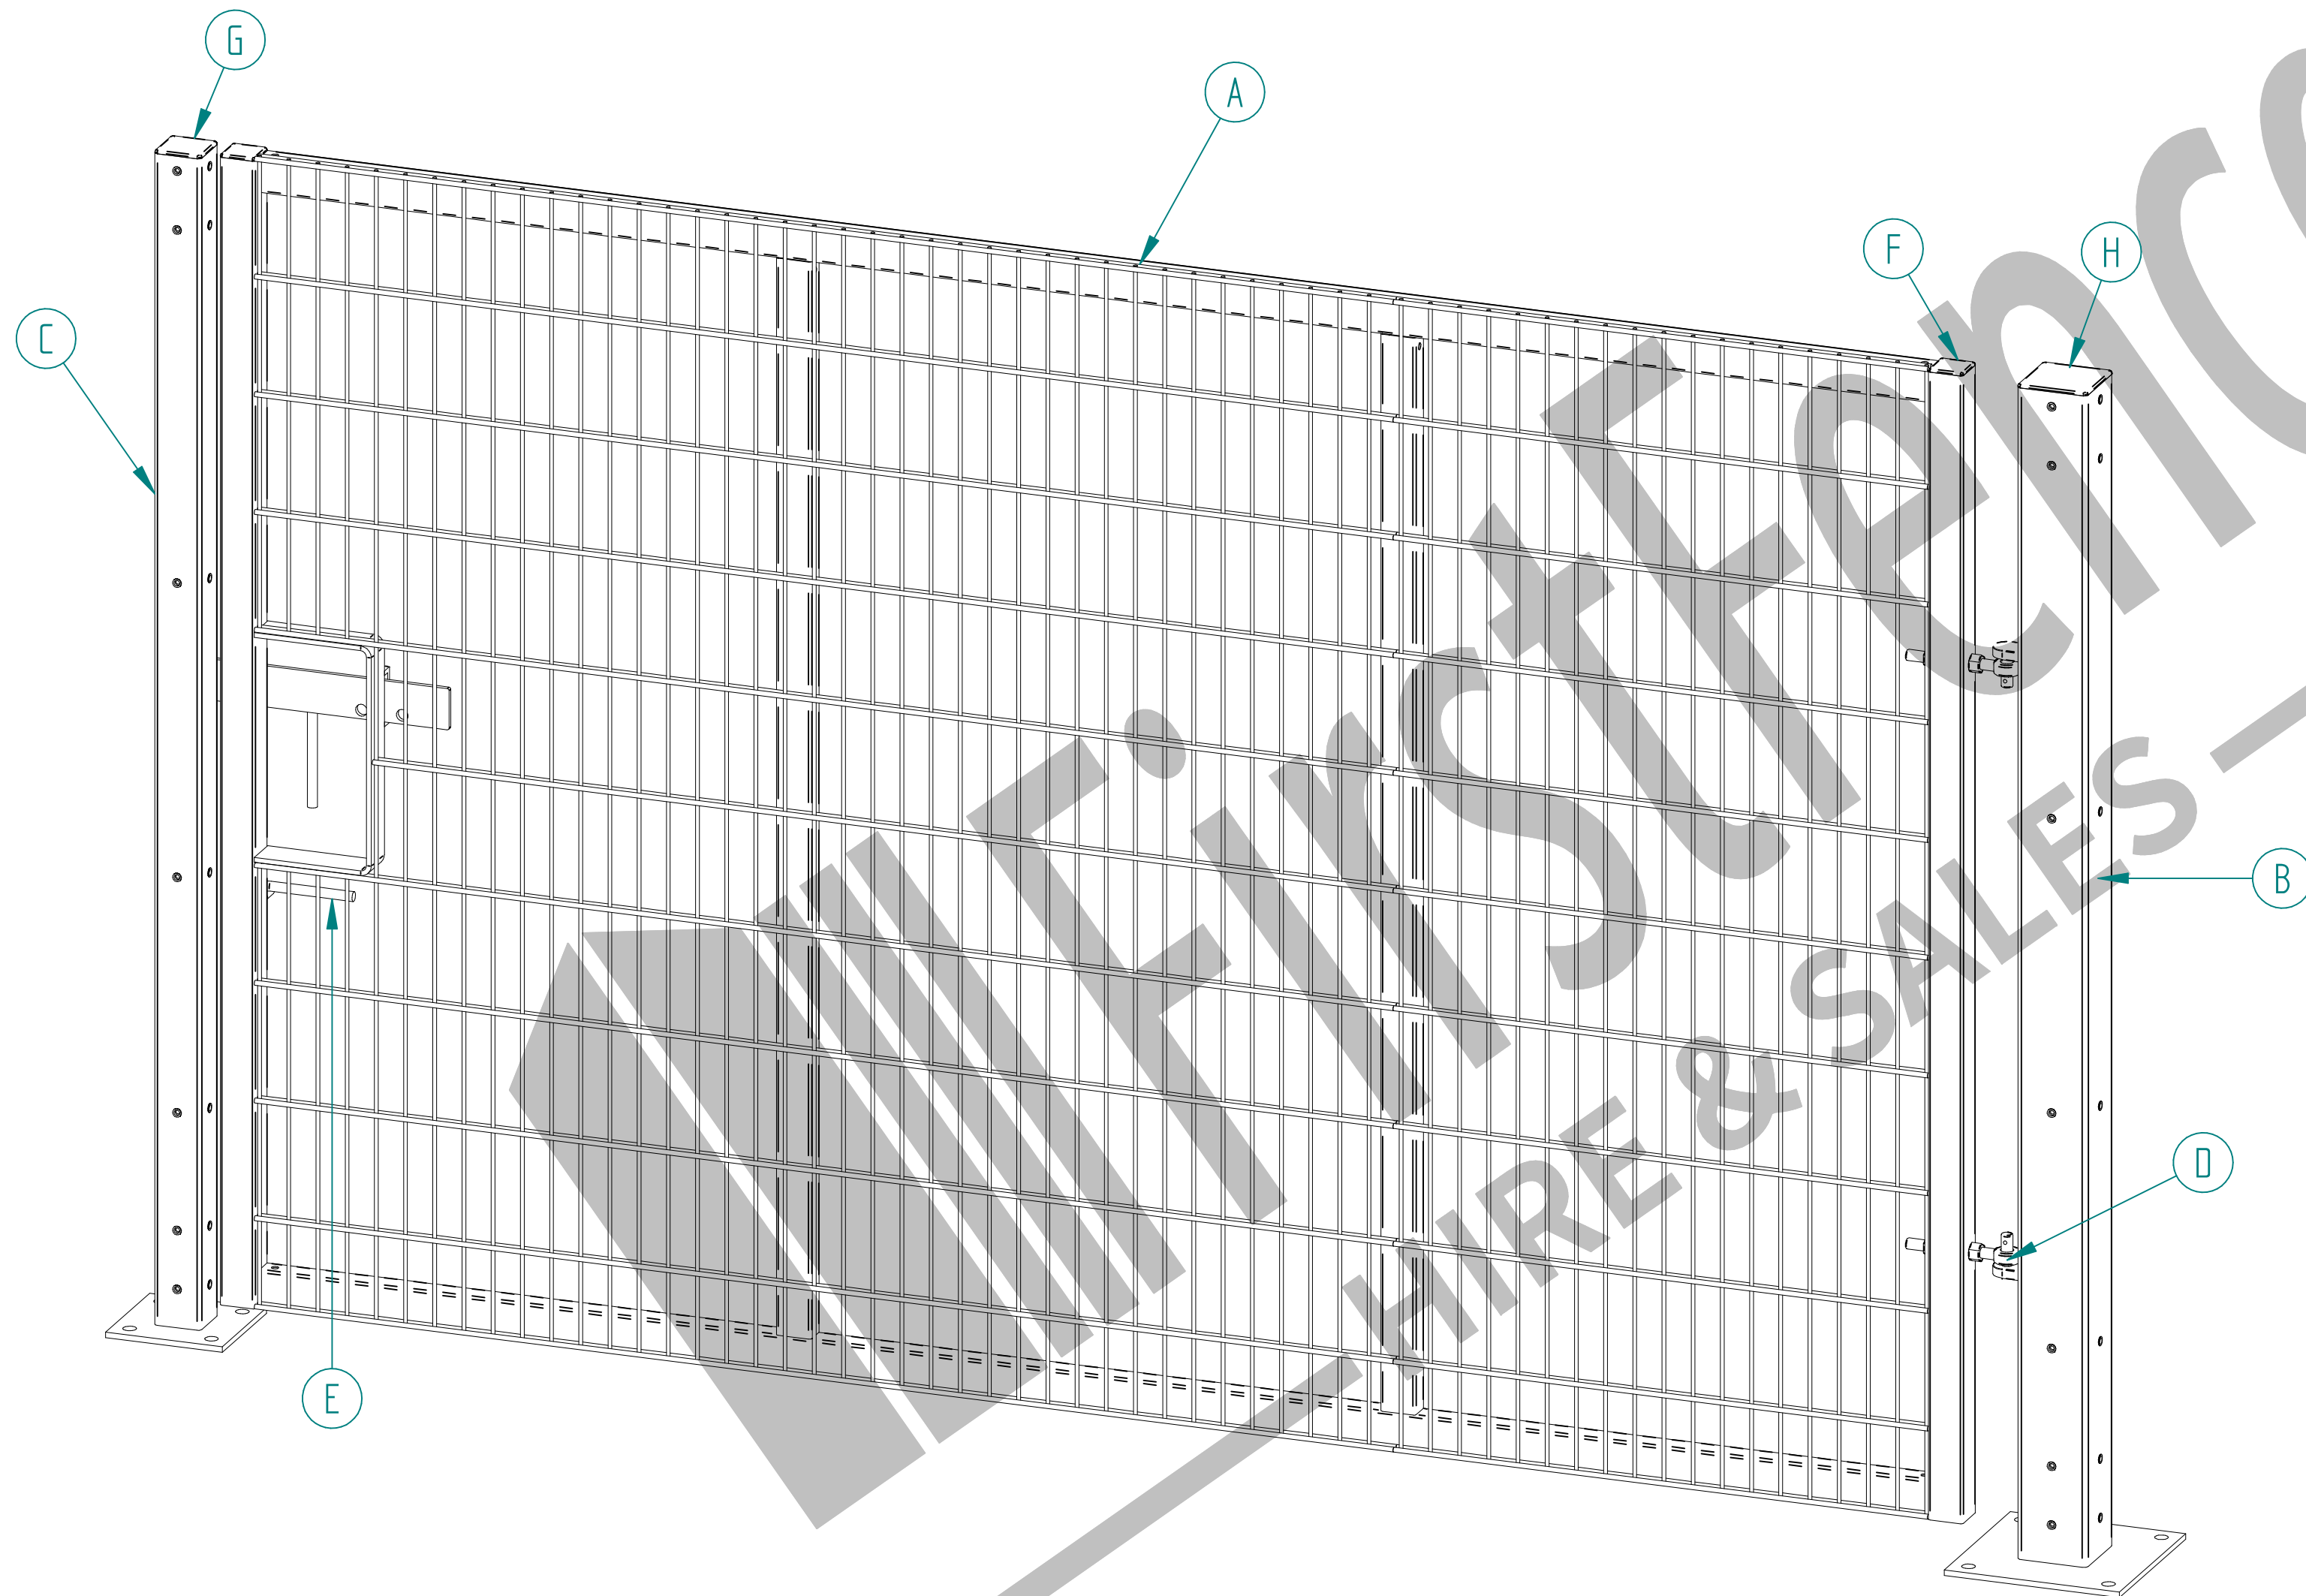

# 2.0m HIGH DIG IN MESH HINGE GATE POST 120X120 BOX SECTION (AL 3000mm)

	NAME	DATE	TITLE
DRAWN	LT	04/05/22	MESH-HIN-2036 - 2.0m HIGH DIG IN MESH HINGE GATE POST 120X120 BOX SECTION
TOLERANCE	± 2mm Unless Stated Otherwise		First Fence Ltd, Kiln Way, Swadlincote, Derbyshire, DE11 8EA 01283 512 111 sales@firstfence.co.uk
3RD ANGLE 			
			REV B
			SHEET 3 OF 8

# 2.0m HIGH DIG IN MESH CATCH GATE POST 80X80 BOX SECTION (AL 2700mm)

	NAME	DATE	TITLE
DRAWN	LT	04/05/22	MESH-REC-2002 - 2.0m HIGH DIG IN MESH CATCH GATE POST 80X80 BOX SECTION
TOLERANCE	± 2mm Unless Stated Otherwise		First Fence Ltd, Kiln Way, Swadlincote, Derbyshire, DE11 8EA 01283 512 111 sales@firstfence.co.uk
3RD ANGLE 			
			REV B

# 2.0m X 3.0m WIDE SINGLE LEAF BOLT DOWN 868 MESH GATE KIT

RIGHT HAND HUNG  
(From Outside Looking In)

ALL GATES & POSTS ARE TO BE FITTED WITH BLACK PLASTIC INSERTS

ALL GATES WITH 80x80/100x100/120x120 BOX SECTION HINGE POSTS ARE TO BE FITTED WITH TWO GALVANISED EYE BOLTS