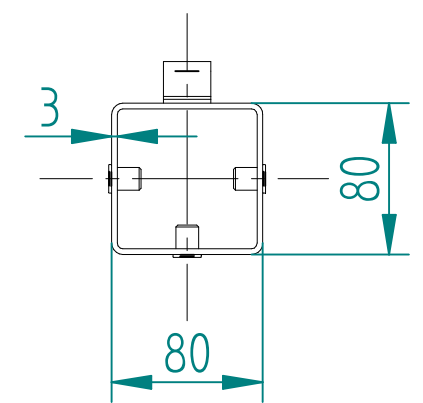

2.0m HIGH DIG IN MESH CATCH GATE POST 80X80 BOX SECTION (AL 2700mm)

	NAME	DATE	TITLE	
DRAWN	LT	04/05/22	MESH-REC-2002 - 2.0m HIGH DIG IN MESH CATCH GATE POST 80X80 BOX SECTION	
TOLERANCE	± 2mm Unless Stated Otherwise		First Fence Ltd, Kiln Way, Swadlincote, Derbyshire, DE11 8EA 01283 512 111 sales@firstfence.co.uk	
3RD ANGLE 				NOTE: SHOULD ANY DISCREPANCIES BE FOUND WITH THIS DRAWING, PLEASE INFORM FIRSTFENCE. COPYRIGHT OF THIS DRAWING IS OWNED BY FIRSTFENCE LIMITED. SIZE A2 WEIGHT: 19.2 kg
			REV B