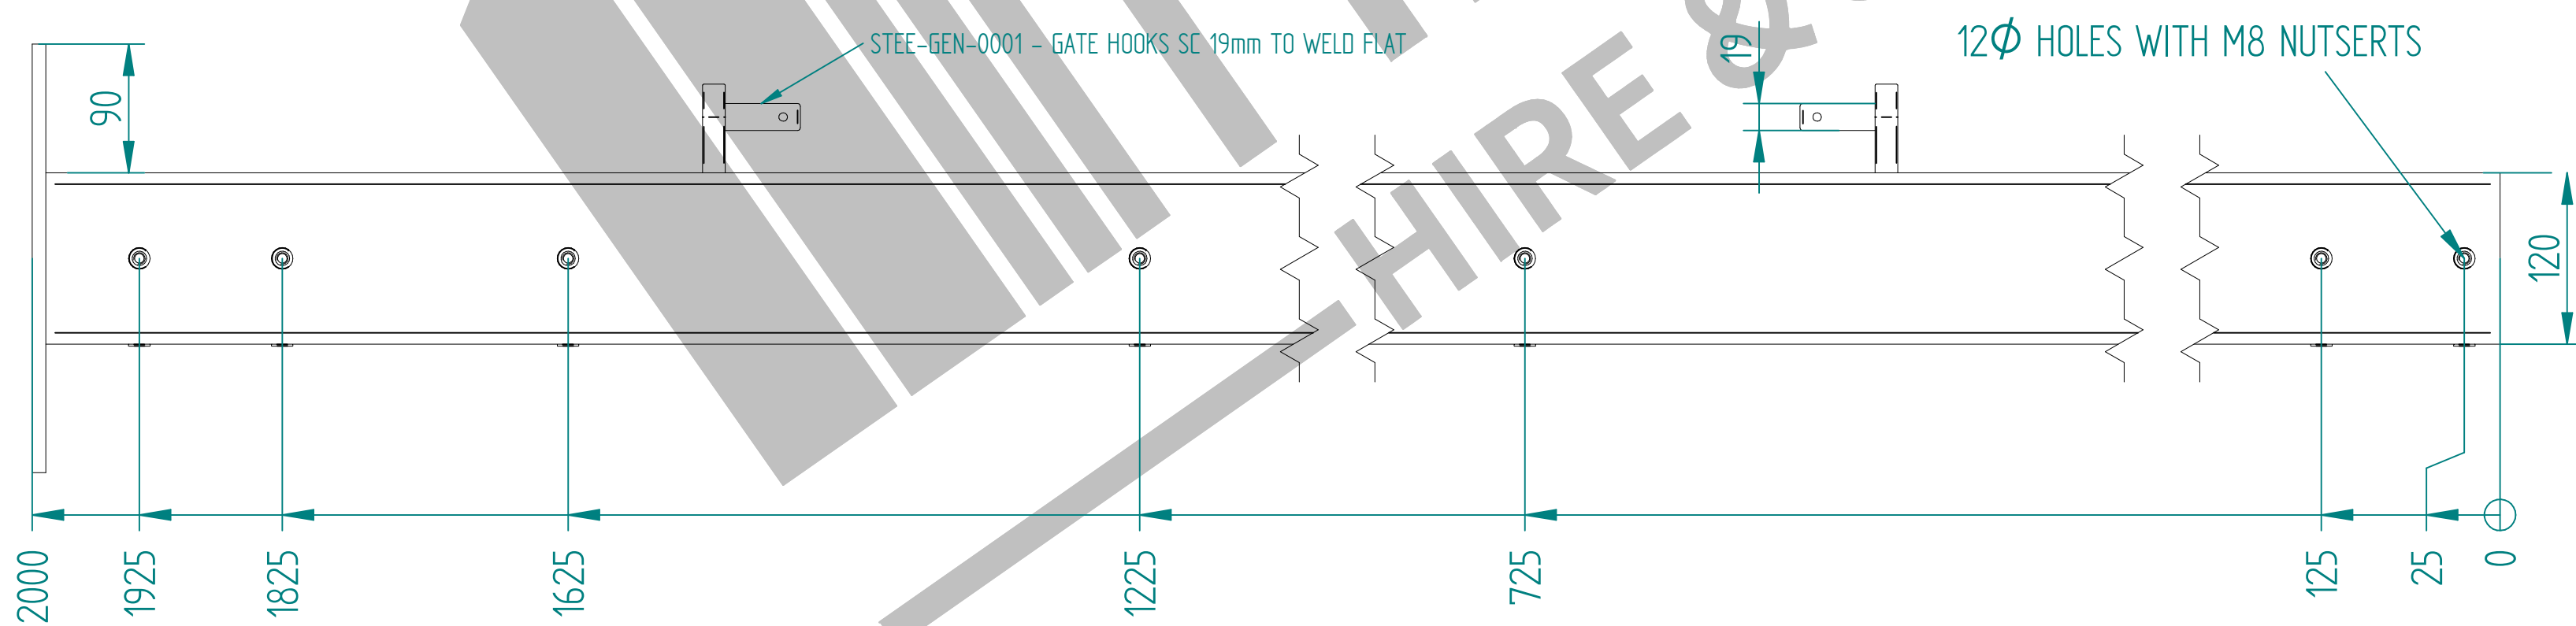

2.0m HIGH BOLT DOWN MESH HINGE GATE POST 120X120 BOX SECTION

NAME	DATE	TITLE
LT	04/05/22	MESH-HIN-2038 - 2.0m HIGH BOLT DOWN MESH HINGE GATE POST 120X120 BOX SECTION
TOLERANCE $\pm 2mm$ Unless Stated Otherwise		First Fence Ltd, Kiln Way, Swadlincote, Derbyshire, DE11 8EA 01283 512 111 sales@firstfence.co.uk
3RD ANGLE		NOTE: SHOULD ANY DISCREPANCIES BE FOUND WITH THIS DRAWING, PLEASE INFORM FIRST FENCE. COPYRIGHT OF THIS DRAWING IS OWNED BY FIRST FENCE LIMITED.
SIZE A2	WEIGHT: 35.9 kg	REV B