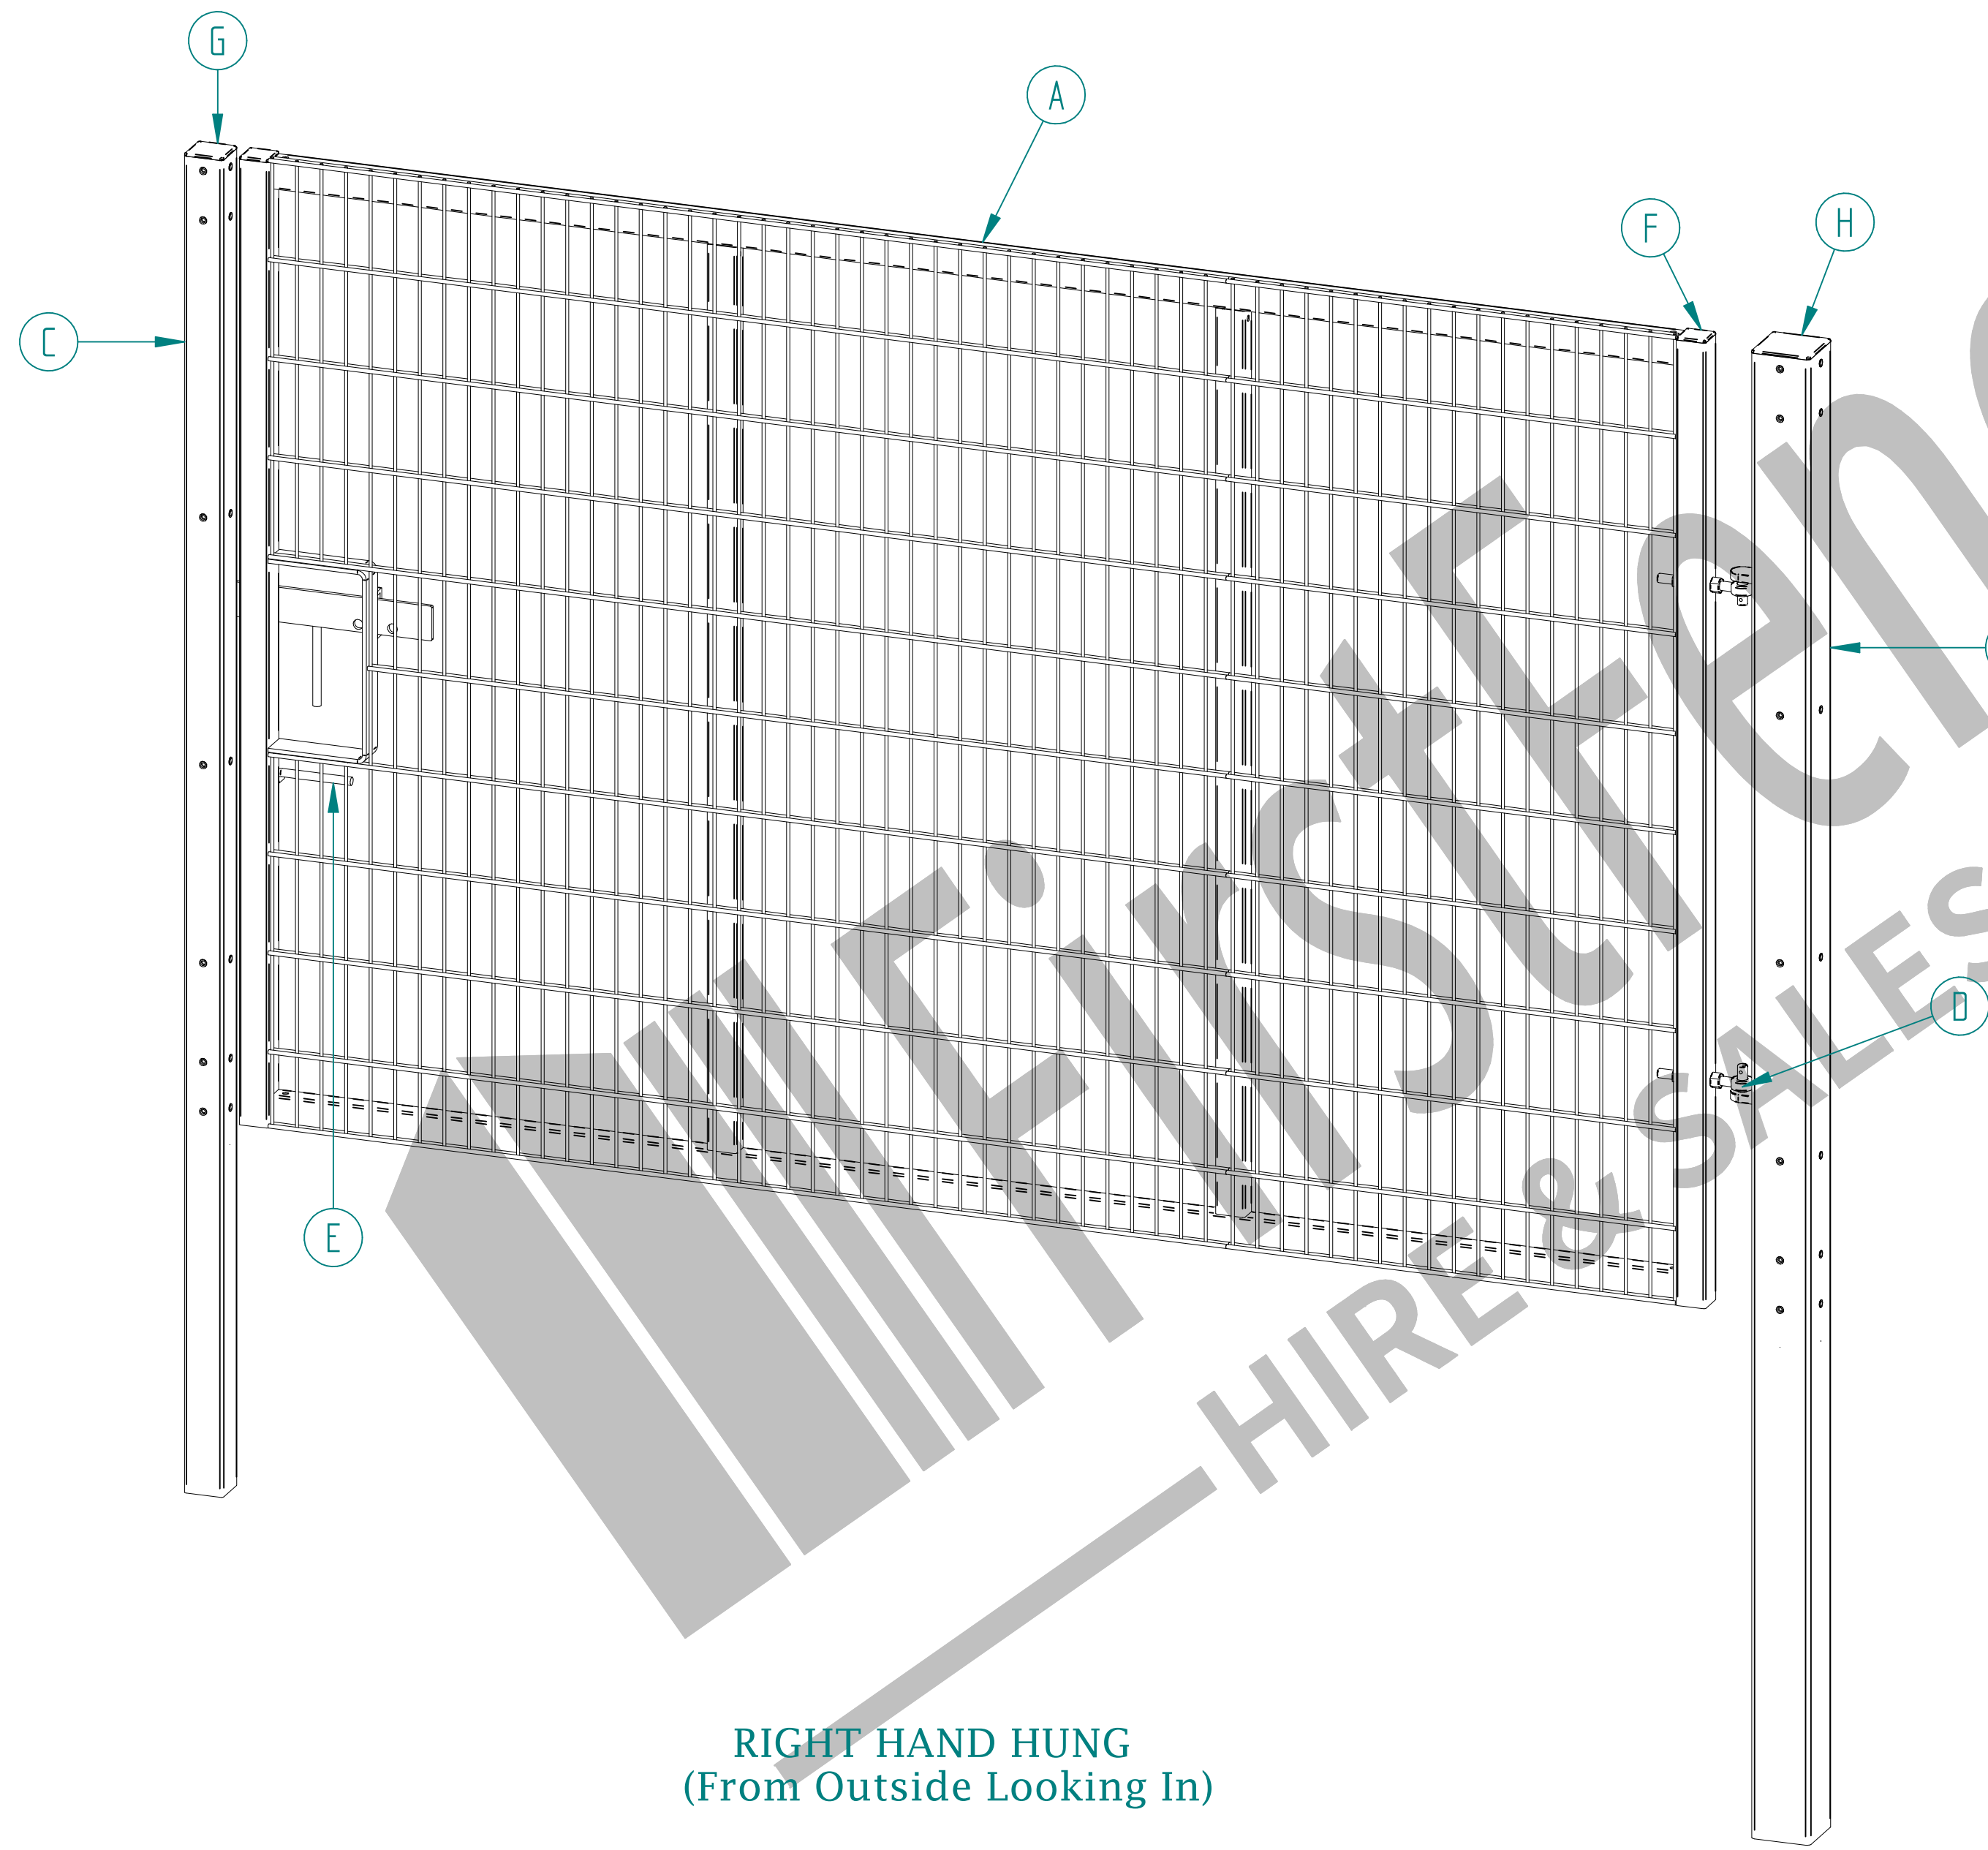

# 2.0m X 3.0m WIDE SINGLE LEAF DIG IN 868 MESH GATE KIT

RIGHT HAND HUNG  
(From Outside Looking In)

ALL GATES & POSTS ARE TO BE FITTED WITH BLACK PLASTIC INSERTS

ALL GATES WITH 80x80/100x100/120x120 BOX SECTION HINGE POSTS ARE TO BE FITTED WITH TWO GALVANISED EYE BOLTS

Item	Component Name	Quantity
A	MESH-SLI-2052 - 868 MESH GATE SLIDER 2.0m X 3.0m WIDE	1
B	MESH-HIN-2036 - 2.0m HIGH DIG IN MESH HINGE GATE POST 120X120 BOX SECTION	1
C	MESH-REC-2002 - 2.0m HIGH DIG IN MESH CATCH GATE POST 80X80 BOX SECTION	1
D	ACCS-GEN-0001 - ADJUSTABLE GATE EYE BZP 130-150mm CW 20	2
E	ACCS-GEN-0101 - UNIVERSAL GATE DROP BOLT	1
F	ACCS-RIB-0003 - 60x60 BLACK RIBBED INSERTS	2
G	ACCS-RIB-0005 - 80x80 BLACK RIBBED INSERTS	1
H	ACCS-RIB-0020 - 120x120 BLACK RIBBED INSERTS	1

Rev	Comments	Date
B	Hinge Post Increased In Size	04/05/22
A	New Revised Drawing	14/07/21

NAME	DATE	TITLE
LT	04/05/22	MESH-KIT-5214 - 2.0m X 3.0m WIDE SINGLE LEAF DIG IN 868 MESH GATE KIT
TOLERANCE ± 2mm Unless Stated Otherwise		 First Fence Ltd, Kiln Way, Swadlincote, Derbyshire, DE11 8EA 01283 512 111 sales@firstfence.co.uk
SIZE A2	NOTE: SHOULD ANY DISCREPANCIES BE FOUND WITH THIS DRAWING, PLEASE INFORM FIRSTFENCE. COPYRIGHT OF THIS DRAWING IS OWNED BY FIRSTFENCE LIMITED.	REV B
WEIGHT: 162.1 kg		SHEET 1 OF 8

# 2.0m HIGH DIG IN MESH HINGE GATE POST 120X120 BOX SECTION (AL 3000mm)

	NAME	DATE	TITLE
DRAWN	LT	04/05/22	MESH-HIN-2036 - 2.0m HIGH DIG IN MESH HINGE GATE POST 120X120 BOX SECTION
TOLERANCE	± 2mm Unless Stated Otherwise		First Fence Ltd, Kiln Way, Swadlincote, Derbyshire, DE11 8EA 01283 512 111 sales@firstfence.co.uk
3RD ANGLE 			
			REV B
			SHEET 3 OF 8