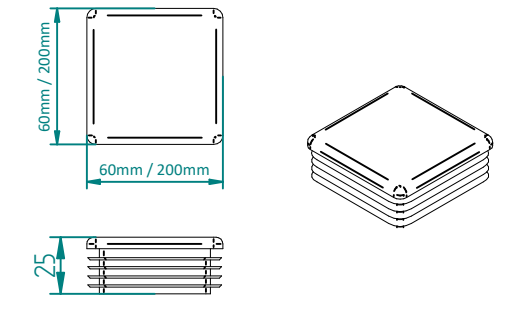

# 2.0m X 3.0m WIDE SINGLE LEAF DIG IN 868 MESH GATE KIT

RIGHT HAND HUNG  
(From Outside Looking In)

ALL GATES & POSTS ARE TO BE FITTED WITH BLACK PLASTIC INSERTS

ALL GATES WITH 80x80/100x100/120x120 BOX SECTION HINGE POSTS ARE TO BE FITTED WITH TWO GALVANISED EYE BOLTS

Item	Component Name	Quantity
A	MESH-SLI-2052 - 868 MESH GATE SLIDER 2.0m X 3.0m WIDE	1
B	MESH-HIN-2036 - 2.0m HIGH DIG IN MESH HINGE GATE POST 120X120 BOX SECTION	1
C	MESH-REC-2002 - 2.0m HIGH DIG IN MESH CATCH GATE POST 80X80 BOX SECTION	1
D	ACCS-GEN-0001 - ADJUSTABLE GATE EYE BZP 130-150mm CW 20	2
E	ACCS-GEN-0101 - UNIVERSAL GATE DROP BOLT	1
F	ACCS-RIB-0003 - 60x60 BLACK RIBBED INSERTS	2
G	ACCS-RIB-0005 - 80x80 BLACK RIBBED INSERTS	1
H	ACCS-RIB-0020 - 120x120 BLACK RIBBED INSERTS	1

Rev	Comments	Date
B	Hinge Post Increased In Size	04/05/22
A	New Revised Drawing	14/07/21

NAME	DATE	TITLE
LT	04/05/22	MESH-KIT-5214 - 2.0m X 3.0m WIDE SINGLE LEAF DIG IN 868 MESH GATE KIT
TOLERANCE ± 2mm Unless Stated Otherwise		 First Fence Ltd, Kiln Way, Swadlincote, Derbyshire, DE11 8EA 01283 512 111 sales@firstfence.co.uk
SIZE A2	NOTE: SHOULD ANY DISCREPANCIES BE FOUND WITH THIS DRAWING, PLEASE INFORM FIRSTFENCE. COPYRIGHT OF THIS DRAWING IS OWNED BY FIRSTFENCE LIMITED.	REV B
WEIGHT: 162.1 kg		SHEET 1 OF 8

# 2.0m X 3.0m WIDE SINGLE LEAF BOLT DOWN 868 MESH GATE KIT

RIGHT HAND HUNG  
(From Outside Looking In)

ALL GATES & POSTS ARE TO BE FITTED WITH BLACK PLASTIC INSERTS

ALL GATES WITH 80x80/100x100/120x120 BOX SECTION HINGE POSTS ARE TO BE FITTED WITH TWO GALVANISED EYE BOLTS