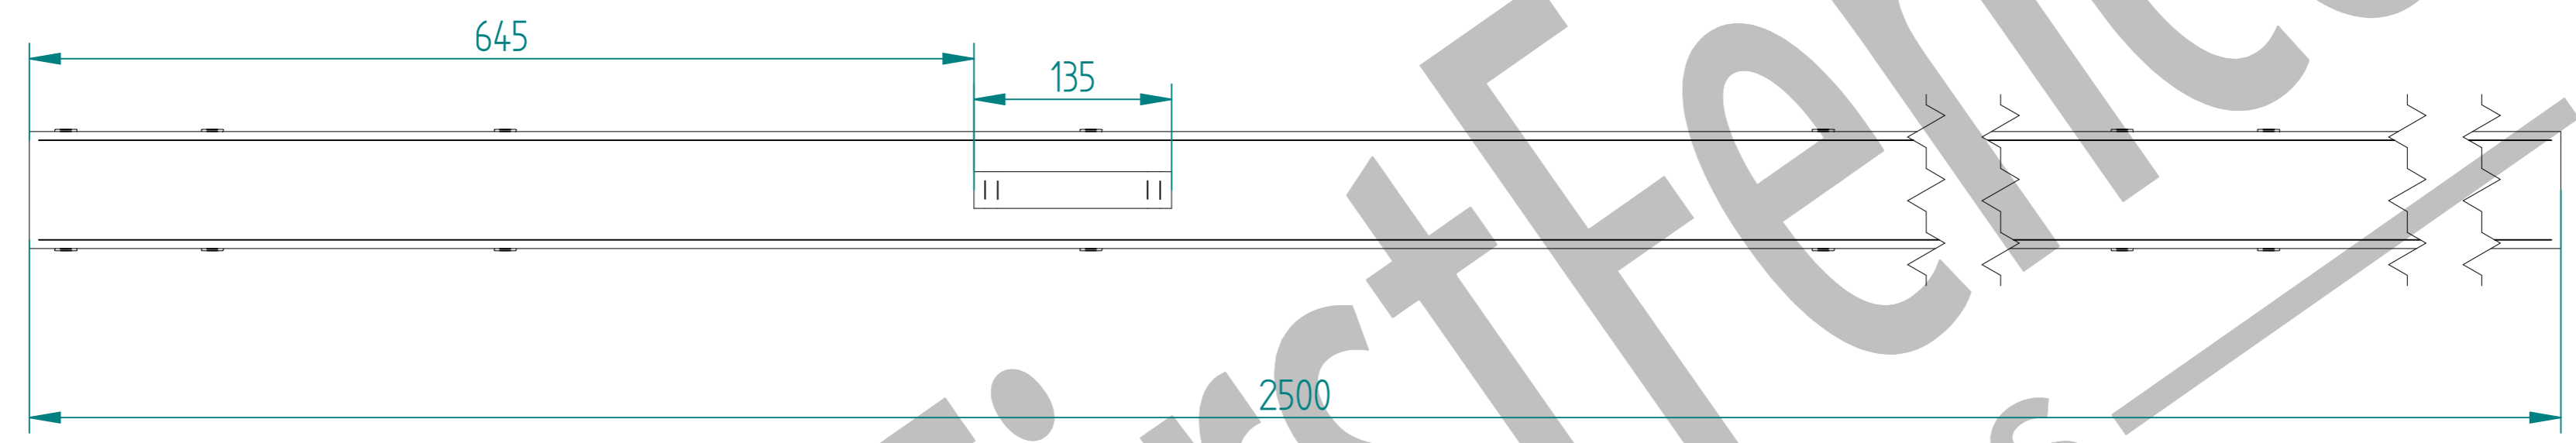

1.8m HIGH DIG IN MESH CATCH GATE POST 80X80 BOX SECTION (AL 2500mm)

	NAME	DATE	TITLE
DRAWN	LT	25/11/21	MESH-REC-1802 - 1.8m HIGH DIG IN MESH CATCH GATE POST 80X80 BOX SECTION
TOLERANCE	± 2mm Unless Stated Otherwise		First Fence Ltd, Kiln Way, Swadincote, Derbyshire, DE11 8EA 01283 512 111 sales@firstfence.co.uk
3RD ANGLE 			NOTE: SHOULD ANY DISCREPANCIES BE FOUND WITH THIS DRAWING, PLEASE INFORM FIRSTFENCE. COPYRIGHT OF THIS DRAWING IS OWNED BY FIRSTFENCE LIMITED. SIZE A2 WEIGHT: 17.7 kg
			REV A
			SHEET 4 OF 8