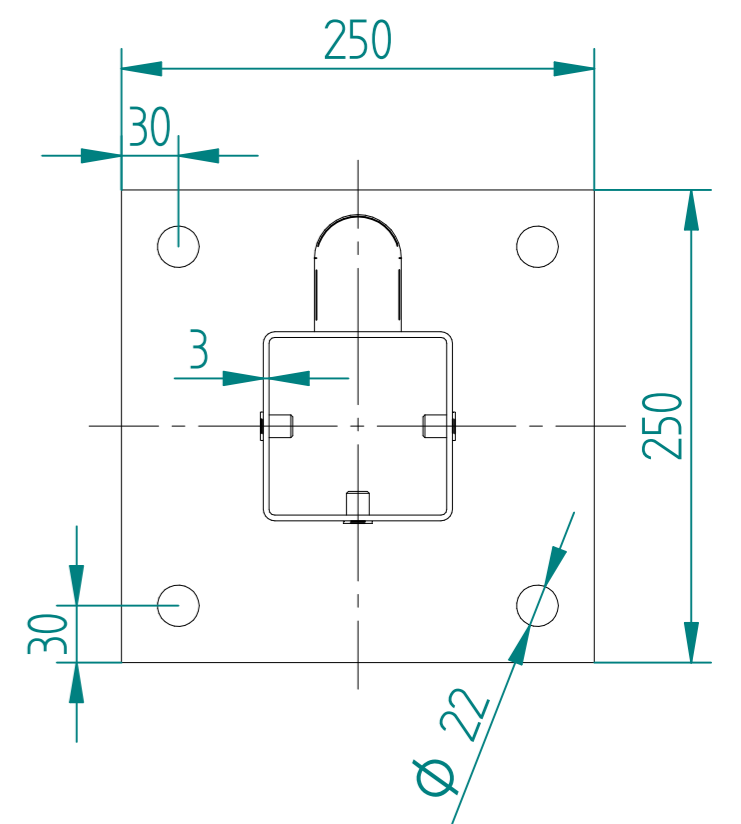

# 1.8m X 2.0m WIDE SINGLE LEAF BOLT DOWN 868 MESH GATE KIT

RIGHT HAND HUNG  
(From Outside Looking In)

ALL GATES & POSTS ARE TO BE FITTED WITH BLACK PLASTIC INSERTS

ALL GATES WITH 80x80/100x100/120x120 BOX SECTION HINGE POSTS ARE TO BE FITTED WITH TWO GALVANISED EYE BOLTS

Item	Component Name	Quantity
A	MESH-SLI-1832 - 868 MESH GATE SLIDER 1.8m X 2.0m WIDE	1
B	MESH-HIN-1832 - 1.8m HIGH BOLT DOWN MESH HINGE GATE POST 100X100 BOX SECTION	1
C	ACCES-GEN-0001 - ADJUSTABLE GATE EYE BZP 130-150mm Cw 20	2
D	MESH-REC-1822 - 1.8m HIGH BOLT DOWN MESH CATCH GATE POST 80X80 BOX SECTION	1
E	ACCES-GEN-0101 - UNIVERSAL GATE DROP BOLT	1
F	ACCES-RIB-0006 - 100X100 BLACK RIBBED INSERTS	1
G	ACCES-RIB-0003 - 60X60 BLACK RIBBED INSERTS	2
H	ACCES-RIB-0005 - 80X80 BLACK RIBBED INSERTS	1

NAME	DATE	TITLE
LT	25/11/21	MESH-KIT-5105 - 1.8m X 2.0m WIDE SINGLE LEAF BOLT DOWN 868 MESH GATE KIT
TOLERANCE	± 2mm Unless Stated Otherwise	
3RD ANGLE		
SIZE	A2	REV A
WEIGHT: 97.9 kg		SHEET 5 OF 8

NAME	DATE	TITLE
LT	25/11/21	MESH-KIT-5105 - 1.8m X 2.0m WIDE SINGLE LEAF BOLT DOWN 868 MESH GATE KIT
TOLERANCE ± 2mm Unless Stated Otherwise		First Fence Ltd, Kiln Way, Swadincote, Derbyshire, DE11 8EA 01283 512 111 sales@firstfence.co.uk
3RD ANGLE		
SIZE A2	WEIGHT: 97.9 kg	REV A

# 1.8m HIGH BOLT DOWN MESH HINGE GATE POST 100X100 BOX SECTION

TO BE WELDED CENTRAL TO POST

NAME	DATE	TITLE
LT	25/11/21	MESH-HIN-1832 - 1.8m HIGH BOLT DOWN MESH HINGE GATE POST 100X100 BOX SECTION
TOLERANCE	± 2mm Unless Stated Otherwise	FirstFence® First Fence Ltd, Kiln Way, Swadlincote, Derbyshire, DE11 8EA 01283 512 111 sales@firstfence.co.uk
3RD ANGLE	NOTE: SHOULD ANY DISCREPANCIES BE FOUND WITH THIS DRAWING, PLEASE INFORM FIRSTFENCE COPYRIGHT OF THIS DRAWING IS OWNED BY FIRSTFENCE LIMITED.	REV A
SIZE A2	WEIGHT: 21.6 kg	SHEET 7 OF 8