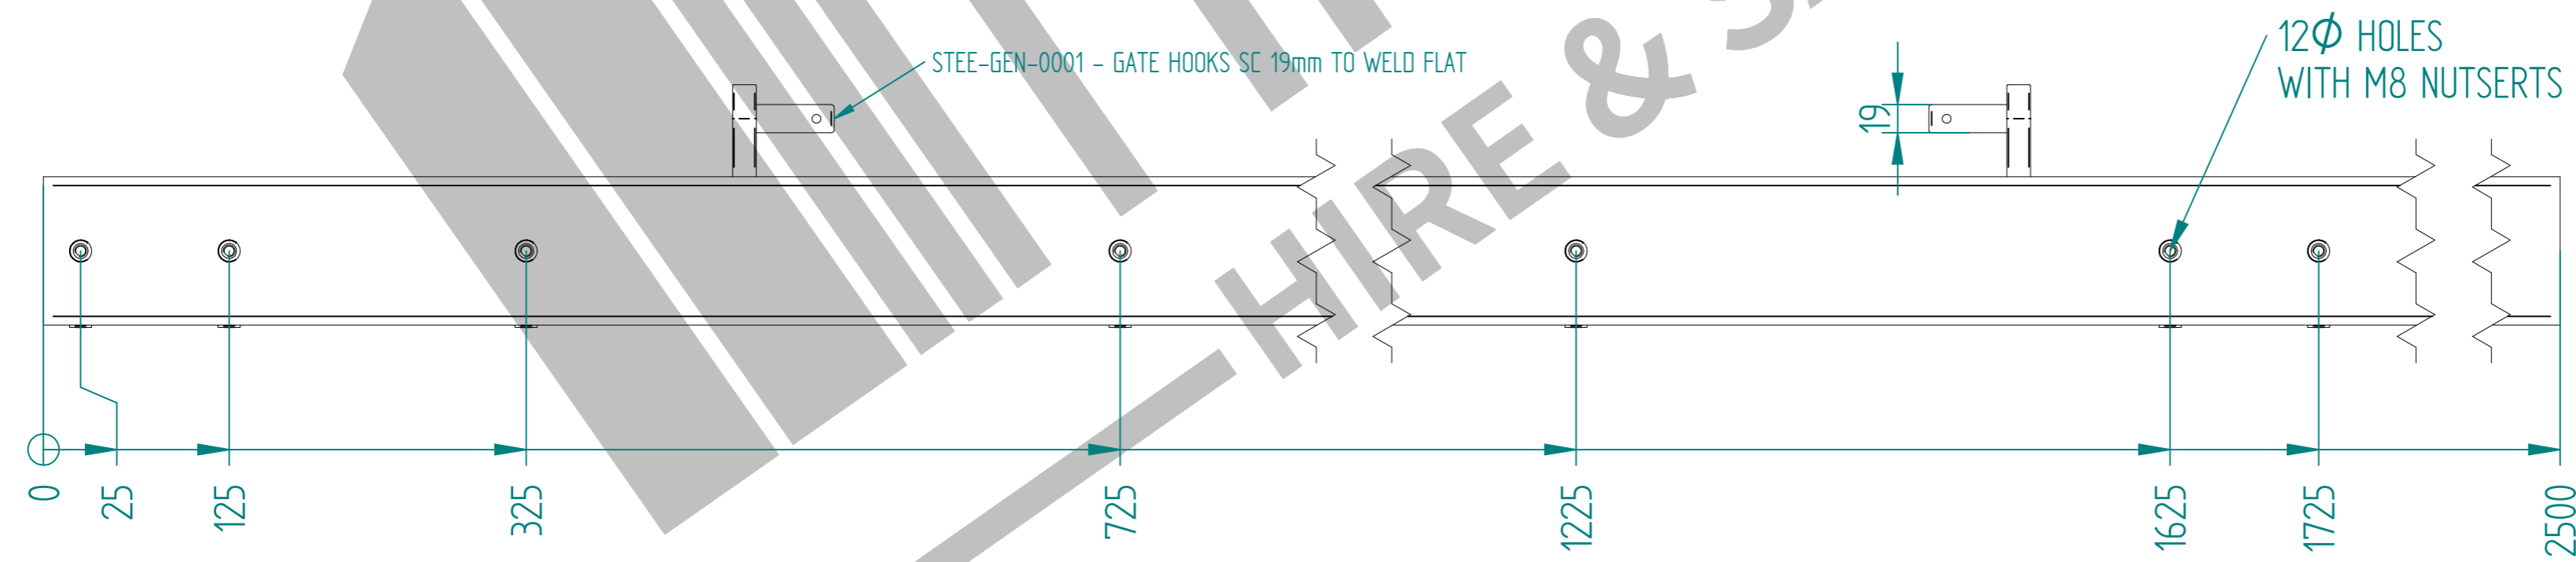

STEE-GEN-0001 - GATE HOOKS SC 19mm TO WELD FLAT

12 ϕ HOLES WITH M8 NUTSERTS

	NAME	DATE	TITLE
DRAWN	LT	25/11/21	MESH-HIN-1822 - 1.8m HIGH DIG IN MESH HINGE GATE POST 100X100 BOX SECTION
TOLERANCE	± 2mm Unless Stated Otherwise		First Fence Ltd, Kiln Way, Swadlincote, Derbyshire, DE11 8EA 01283 512 111 sales@firstfence.co.uk
3RD ANGLE 			NOTE: SHOULD ANY DISCREPANCIES BE FOUND WITH THIS DRAWING, PLEASE INFORM FIRSTFENCE. COPYRIGHT OF THIS DRAWING IS OWNED BY FIRSTFENCE LIMITED. SIZE A2 WEIGHT: 23.4 kg REV A SHEET 3 OF 8