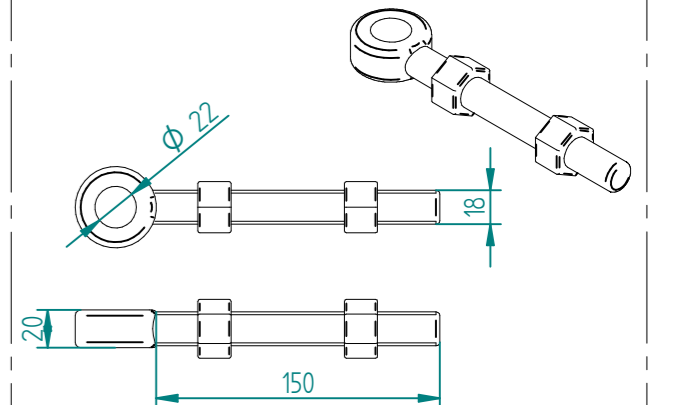

# 1.8m HIGH DIG IN MESH CATCH GATE POST 80X80 BOX SECTION (AL 2500mm)

	NAME	DATE	TITLE
DRAWN	LT	25/11/21	MESH-REC-1802 - 1.8m HIGH DIG IN MESH CATCH GATE POST 80X80 BOX SECTION
TOLERANCE	± 2mm Unless Stated Otherwise		First Fence Ltd, Kiln Way, Swadincote, Derbyshire, DE11 8EA 01283 512 111 sales@firstfence.co.uk
3RD ANGLE 			NOTE: SHOULD ANY DISCREPANCIES BE FOUND WITH THIS DRAWING, PLEASE INFORM FIRSTFENCE. COPYRIGHT OF THIS DRAWING IS OWNED BY FIRSTFENCE LIMITED. SIZE A2 WEIGHT: 17.7 kg
			REV A
			SHEET 4 OF 8

# 1.8m X 2.0m WIDE SINGLE LEAF BOLT DOWN 868 MESH GATE KIT

RIGHT HAND HUNG  
(From Outside Looking In)

ALL GATES & POSTS ARE TO BE FITTED WITH BLACK PLASTIC INSERTS

ALL GATES WITH 80x80/100x100/120x120 BOX SECTION HINGE POSTS ARE TO BE FITTED WITH TWO GALVANISED EYE BOLTS

Item	Component Name	Quantity
A	MESH-SLI-1832 - 868 MESH GATE SLIDER 1.8m X 2.0m WIDE	1
B	MESH-HIN-1832 - 1.8m HIGH BOLT DOWN MESH HINGE GATE POST 100X100 BOX SECTION	1
C	ACCES-GEN-0001 - ADJUSTABLE GATE EYE BZP 130-150mm Cw 20	2
D	MESH-REC-1822 - 1.8m HIGH BOLT DOWN MESH CATCH GATE POST 80X80 BOX SECTION	1
E	ACCES-GEN-0101 - UNIVERSAL GATE DROP BOLT	1
F	ACCES-RIB-0006 - 100X100 BLACK RIBBED INSERTS	1
G	ACCES-RIB-0003 - 60X60 BLACK RIBBED INSERTS	2
H	ACCES-RIB-0005 - 80X80 BLACK RIBBED INSERTS	1

NAME	DATE	TITLE
LT	25/11/21	MESH-KIT-5105 - 1.8m X 2.0m WIDE SINGLE LEAF BOLT DOWN 868 MESH GATE KIT
TOLERANCE	± 2mm Unless Stated Otherwise	
3RD ANGLE		
SIZE	A2	REV A
WEIGHT: 97.9 kg		SHEET 5 OF 8

NAME	DATE	TITLE
LT	25/11/21	MESH-KIT-5105 - 1.8m X 2.0m WIDE SINGLE LEAF BOLT DOWN 868 MESH GATE KIT
TOLERANCE ± 2mm Unless Stated Otherwise		First Fence Ltd, Kiln Way, Swadincote, Derbyshire, DE11 8EA 01283 512 111 sales@firstfence.co.uk
3RD ANGLE		
SIZE A2	WEIGHT: 97.9 kg	REV A