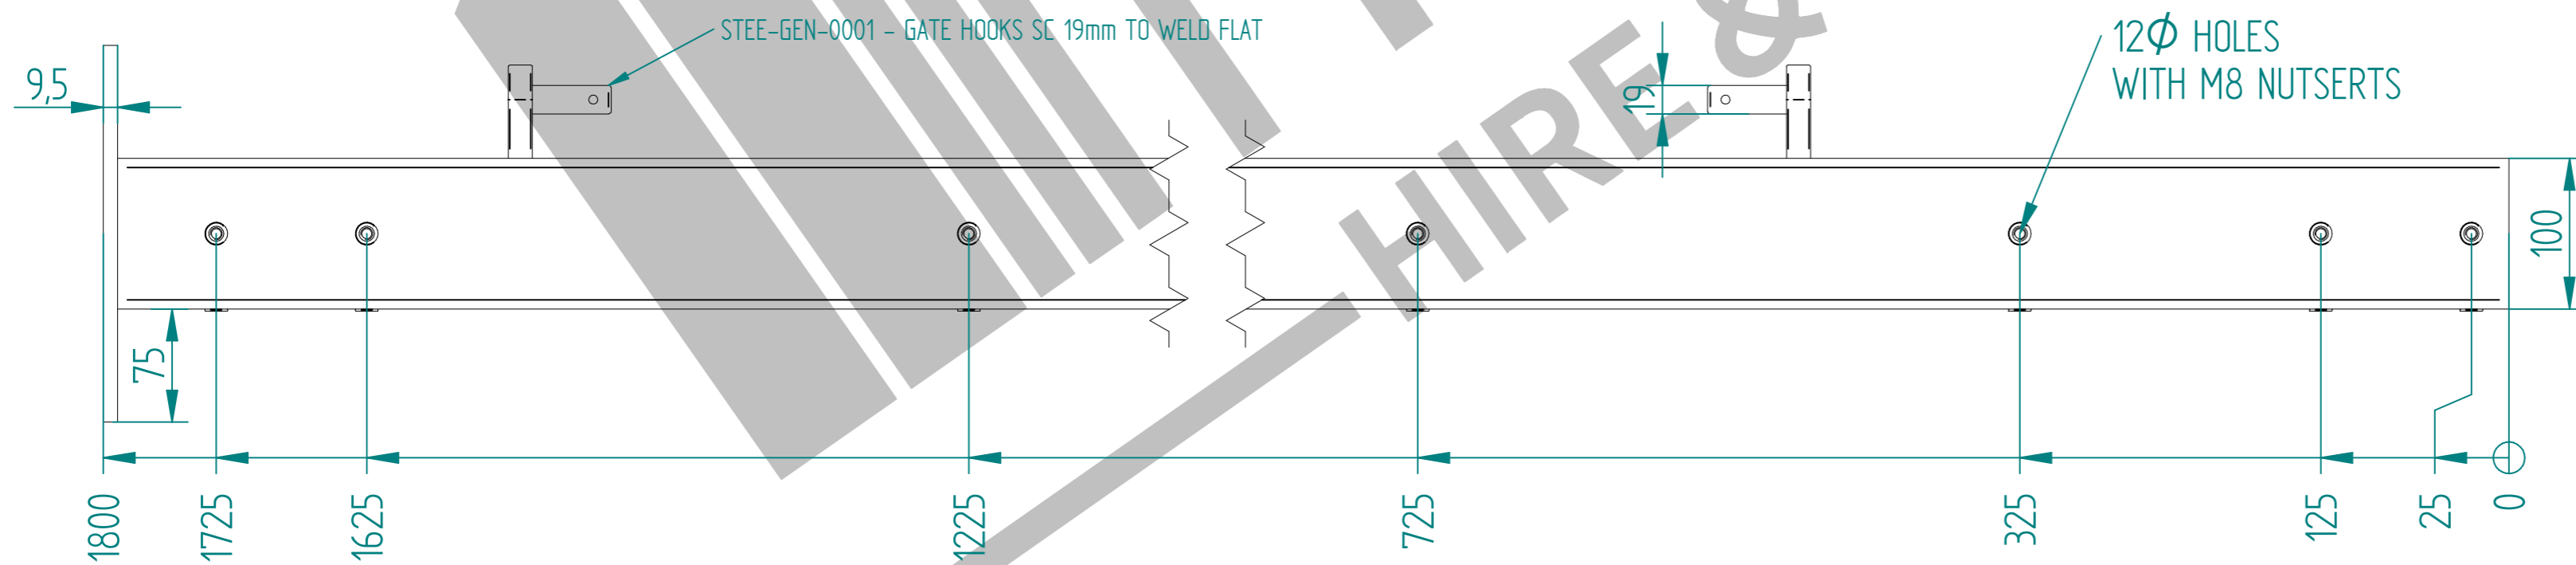

# 1.8m X 2.0m WIDE SINGLE LEAF BOLT DOWN 868 MESH GATE KIT

RIGHT HAND HUNG  
(From Outside Looking In)

ALL GATES & POSTS ARE TO BE FITTED WITH BLACK PLASTIC INSERTS

ALL GATES WITH 80x80/100x100/120x120 BOX SECTION HINGE POSTS ARE TO BE FITTED WITH TWO GALVANISED EYE BOLTS

Item	Component Name	Quantity
A	MESH-SLI-1832 - 868 MESH GATE SLIDER 1.8m X 2.0m WIDE	1
B	MESH-HIN-1832 - 1.8m HIGH BOLT DOWN MESH HINGE GATE POST 100X100 BOX SECTION	1
C	ACCES-GEN-0001 - ADJUSTABLE GATE EYE BZP 130-150mm Cw 20	2
D	MESH-REC-1822 - 1.8m HIGH BOLT DOWN MESH CATCH GATE POST 80X80 BOX SECTION	1
E	ACCES-GEN-0101 - UNIVERSAL GATE DROP BOLT	1
F	ACCES-RIB-0006 - 100X100 BLACK RIBBED INSERTS	1
G	ACCES-RIB-0003 - 60X60 BLACK RIBBED INSERTS	2
H	ACCES-RIB-0005 - 80X80 BLACK RIBBED INSERTS	1

NAME	DATE	TITLE
LT	25/11/21	MESH-KIT-5105 - 1.8m X 2.0m WIDE SINGLE LEAF BOLT DOWN 868 MESH GATE KIT
TOLERANCE	± 2mm Unless Stated Otherwise	
3RD ANGLE		
SIZE	A2	REV A
WEIGHT: 97.9 kg		SHEET 5 OF 8

NAME	DATE	TITLE
LT	25/11/21	MESH-KIT-5105 - 1.8m X 2.0m WIDE SINGLE LEAF BOLT DOWN 868 MESH GATE KIT
TOLERANCE ± 2mm Unless Stated Otherwise		First Fence Ltd, Kiln Way, Swadincote, Derbyshire, DE11 8EA 01283 512 111 sales@firstfence.co.uk
3RD ANGLE		
SIZE A2	WEIGHT: 97.9 kg	REV A

# 1.8m HIGH BOLT DOWN MESH HINGE GATE POST 100X100 BOX SECTION

TO BE WELDED CENTRAL TO POST

NAME	DATE	TITLE
LT	25/11/21	MESH-HIN-1832 - 1.8m HIGH BOLT DOWN MESH HINGE GATE POST 100X100 BOX SECTION
TOLERANCE	± 2mm Unless Stated Otherwise	FirstFence® First Fence Ltd, Kiln Way, Swadlincote, Derbyshire, DE11 8EA 01283 512 111 sales@firstfence.co.uk
3RD ANGLE	NOTE: SHOULD ANY DISCREPANCIES BE FOUND WITH THIS DRAWING, PLEASE INFORM FIRSTFENCE COPYRIGHT OF THIS DRAWING IS OWNED BY FIRSTFENCE LIMITED.	REV A
SIZE A2	WEIGHT: 21.6 kg	SHEET 7 OF 8