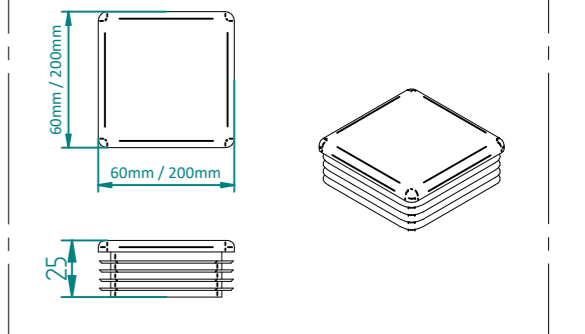

# 1.8m X 2.0m WIDE SINGLE LEAF DIG IN 868 MESH GATE KIT

RIGHT HAND HUNG  
(From Outside Looking In)

ALL GATES & POSTS ARE TO BE FITTED WITH BLACK PLASTIC INSERTS

ALL GATES WITH 80x80/100x100/120x120 BOX SECTION HINGE POSTS ARE TO BE FITTED WITH TWO GALVANISED EYE BOLTS

Item	Component Name	Quantity
A	MESH-SLI-1832 - 868 MESH GATE SLIDER 1.8m X 2.0m WIDE	1
B	ACCS-GEN-0001 - ADJUSTABLE GATE EYE BZP 130-150mm CW 20	2
C	MESH-HIN-1822 - 1.8m HIGH DIG IN MESH HINGE GATE POST 100X100 BOX SECTION	1
D	MESH-REC-1802 - 1.8m HIGH DIG IN MESH CATCH GATE POST 80X80 BOX SECTION	1
E	ACCS-GEN-0101 - UNIVERSAL GATE DROP BOLT	1
F	ACCS-RIB-0006 - 100X100 BLACK RIBBED INSERTS	1
G	ACCS-RIB-0005 - 80x80 BLACK RIBBED INSERTS	1
H	ACCS-RIB-0003 - 60x60 BLACK RIBBED INSERTS	2

# 1.8m HIGH DIG IN MESH HINGE GATE POST 100X100 BOX SECTION (AL 2500mm)

TO BE WELDED CENTRAL TO POST

STEE-GEN-0001 - GATE HOOKS SC 19mm TO WELD FLAT

12  $\phi$  HOLES WITH M8 NUTSERTS

	NAME	DATE	TITLE
DRAWN	LT	25/11/21	MESH-HIN-1822 - 1.8m HIGH DIG IN MESH HINGE GATE POST 100X100 BOX SECTION
TOLERANCE	± 2mm Unless Stated Otherwise		First Fence Ltd, Kiln Way, Swadlincote, Derbyshire, DE11 8EA 01283 512 111 sales@firstfence.co.uk
3RD ANGLE 			NOTE: SHOULD ANY DISCREPANCIES BE FOUND WITH THIS DRAWING, PLEASE INFORM FIRSTFENCE. COPYRIGHT OF THIS DRAWING IS OWNED BY FIRSTFENCE LIMITED. SIZE A2 WEIGHT: 23.4 kg REV A SHEET 3 OF 8

# 1.8m X 2.0m WIDE SINGLE LEAF BOLT DOWN 868 MESH GATE KIT

RIGHT HAND HUNG  
(From Outside Looking In)

ALL GATES & POSTS ARE TO BE FITTED WITH BLACK PLASTIC INSERTS

ALL GATES WITH 80x80/100x100/120x120 BOX SECTION HINGE POSTS ARE TO BE FITTED WITH TWO GALVANISED EYE BOLTS