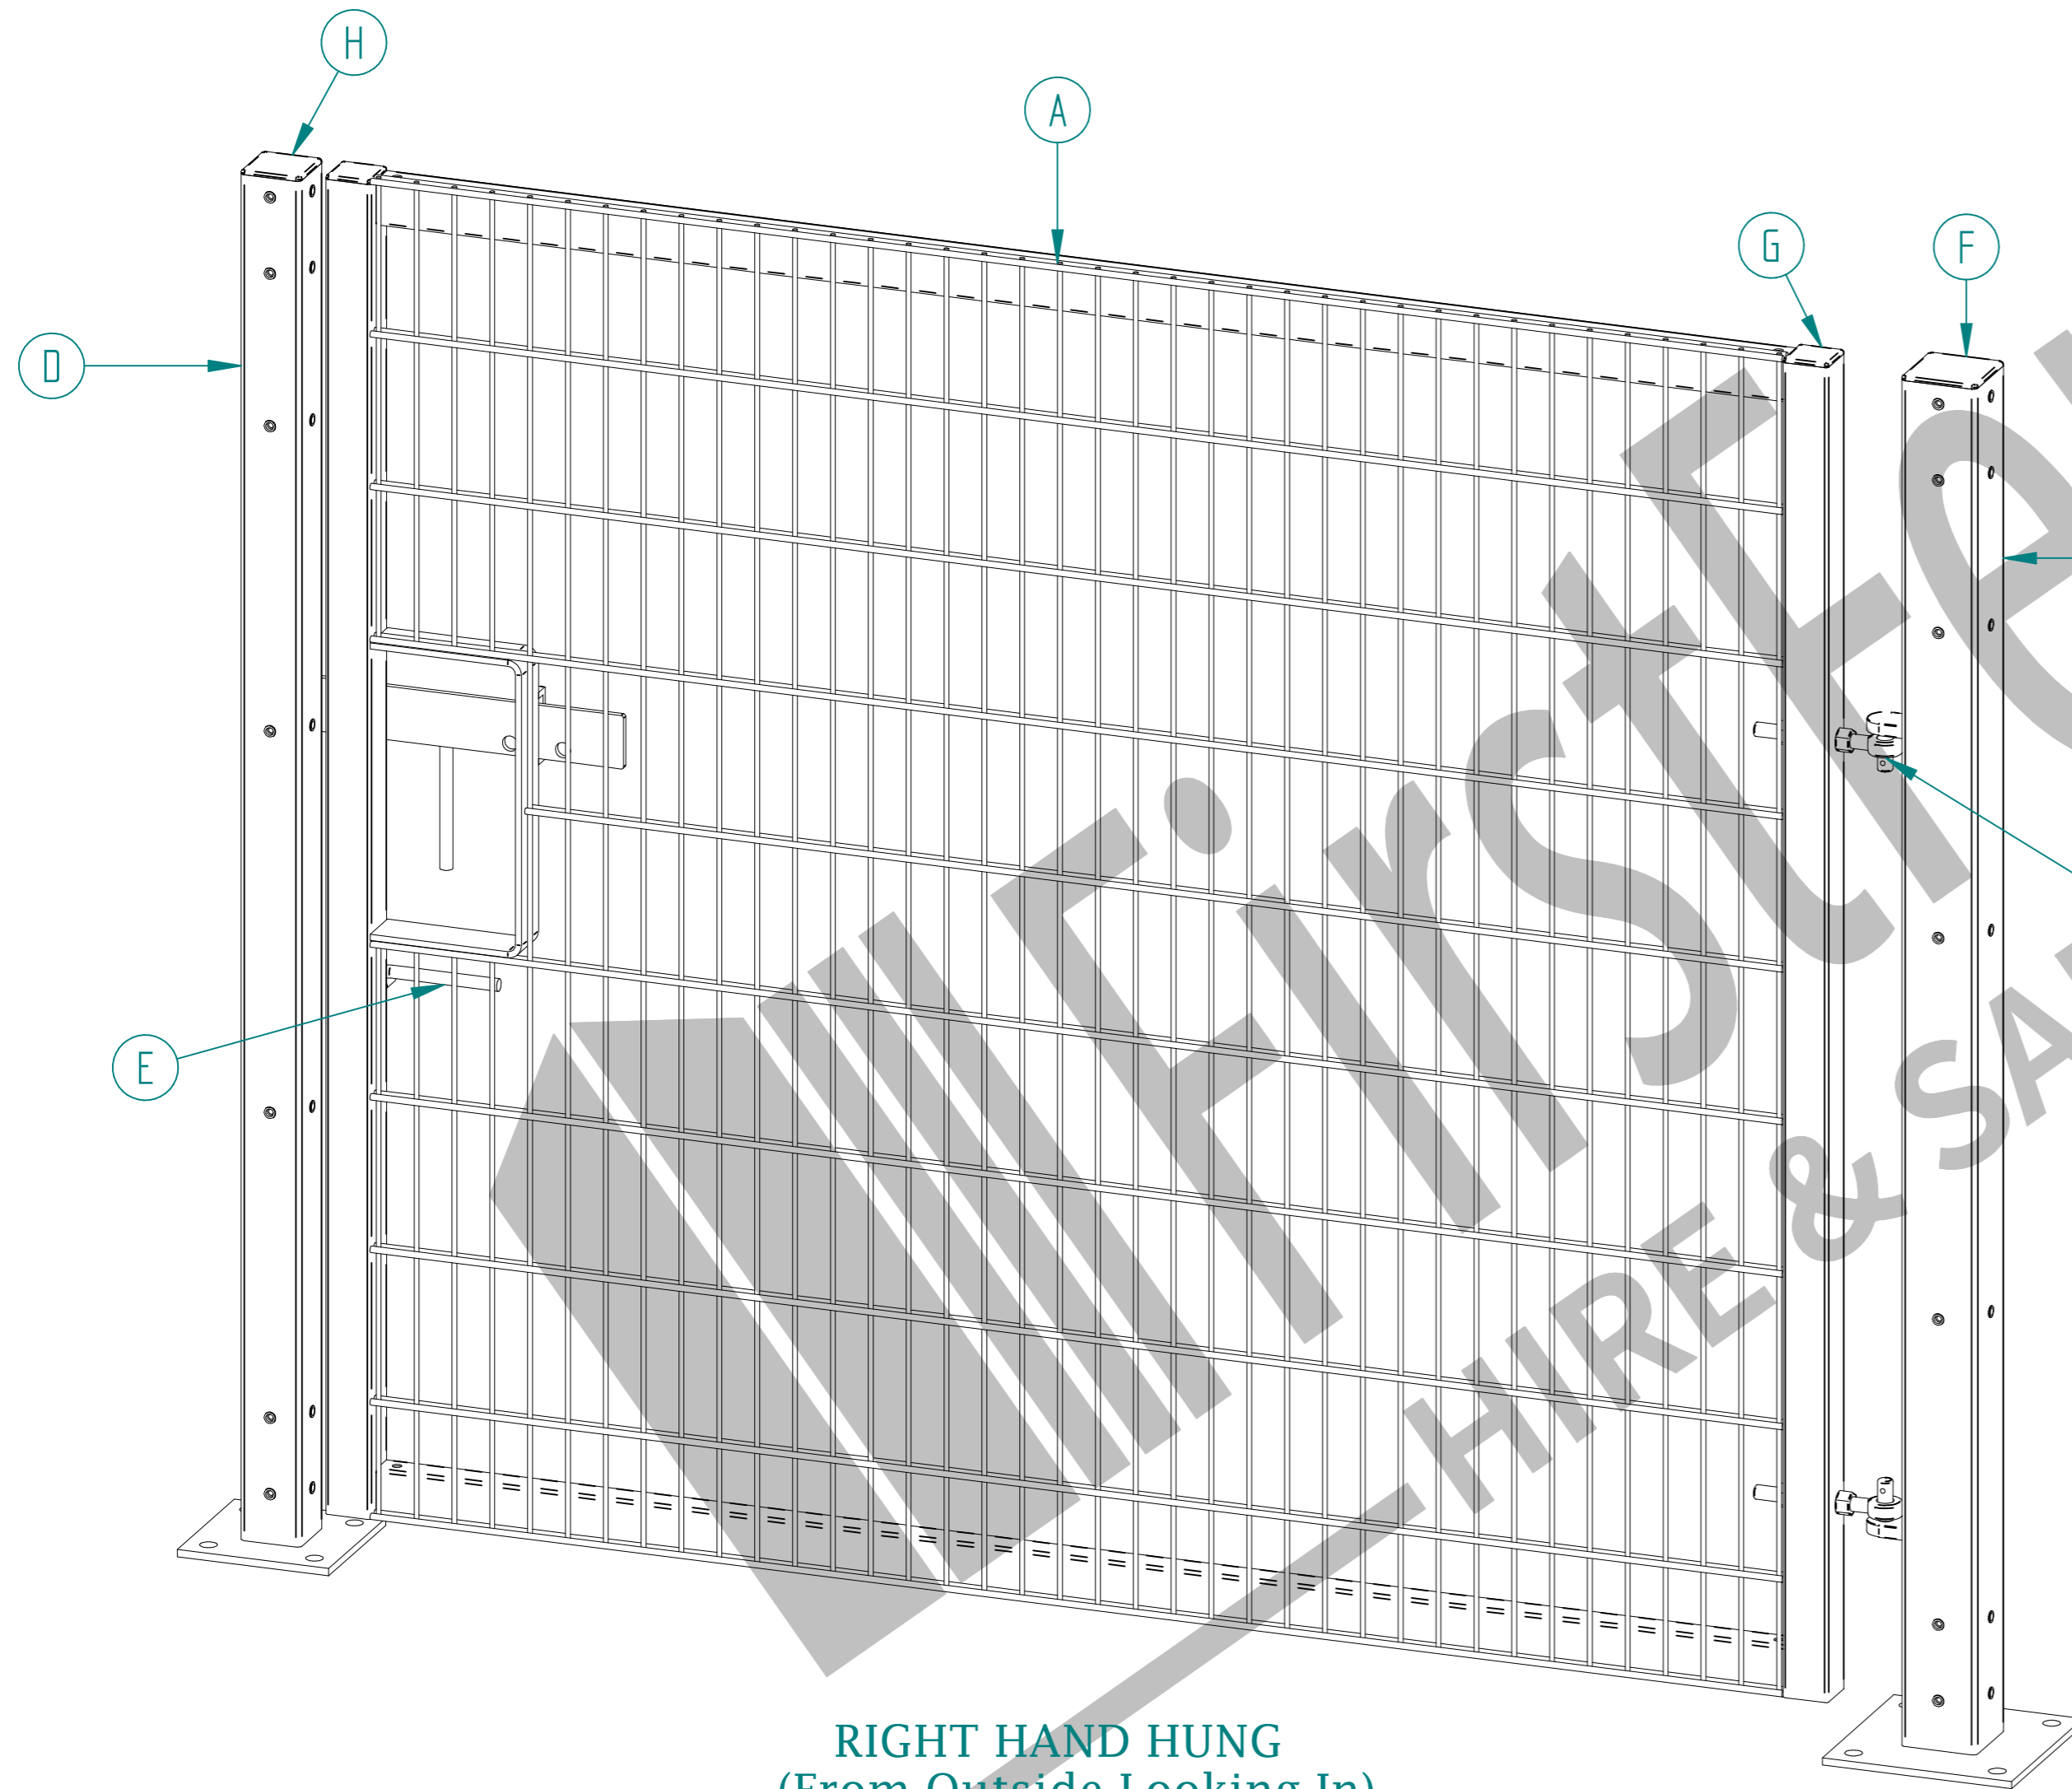

# 1.8m HIGH DIG IN MESH HINGE GATE POST 100X100 BOX SECTION (AL 2500mm)

TO BE WELDED CENTRAL TO POST

STEE-GEN-0001 - GATE HOOKS SC 19mm TO WELD FLAT

12  $\phi$  HOLES WITH M8 NUTSERTS

	NAME	DATE	TITLE
DRAWN	LT	25/11/21	MESH-HIN-1822 - 1.8m HIGH DIG IN MESH HINGE GATE POST 100X100 BOX SECTION
TOLERANCE	± 2mm Unless Stated Otherwise		First Fence Ltd, Kiln Way, Swadlincote, Derbyshire, DE11 8EA 01283 512 111 sales@firstfence.co.uk
3RD ANGLE 			NOTE: SHOULD ANY DISCREPANCIES BE FOUND WITH THIS DRAWING, PLEASE INFORM FIRSTFENCE. COPYRIGHT OF THIS DRAWING IS OWNED BY FIRSTFENCE LIMITED. SIZE A2 WEIGHT: 23.4 kg REV A SHEET 3 OF 8

# 1.8m HIGH DIG IN MESH CATCH GATE POST 80X80 BOX SECTION (AL 2500mm)

	NAME	DATE	TITLE
DRAWN	LT	25/11/21	MESH-REC-1802 - 1.8m HIGH DIG IN MESH CATCH GATE POST 80X80 BOX SECTION
TOLERANCE	± 2mm Unless Stated Otherwise		First Fence Ltd, Kiln Way, Swadincote, Derbyshire, DE11 8EA 01283 512 111 sales@firstfence.co.uk
3RD ANGLE 			NOTE: SHOULD ANY DISCREPANCIES BE FOUND WITH THIS DRAWING, PLEASE INFORM FIRSTFENCE. COPYRIGHT OF THIS DRAWING IS OWNED BY FIRSTFENCE LIMITED. SIZE A2 WEIGHT: 17.7 kg
			REV A
			SHEET 4 OF 8

# 1.8m X 2.0m WIDE SINGLE LEAF BOLT DOWN 868 MESH GATE KIT

RIGHT HAND HUNG  
(From Outside Looking In)

ALL GATES & POSTS ARE TO BE FITTED WITH BLACK PLASTIC INSERTS

ALL GATES WITH 80x80/100x100/120x120 BOX SECTION HINGE POSTS ARE TO BE FITTED WITH TWO GALVANISED EYE BOLTS