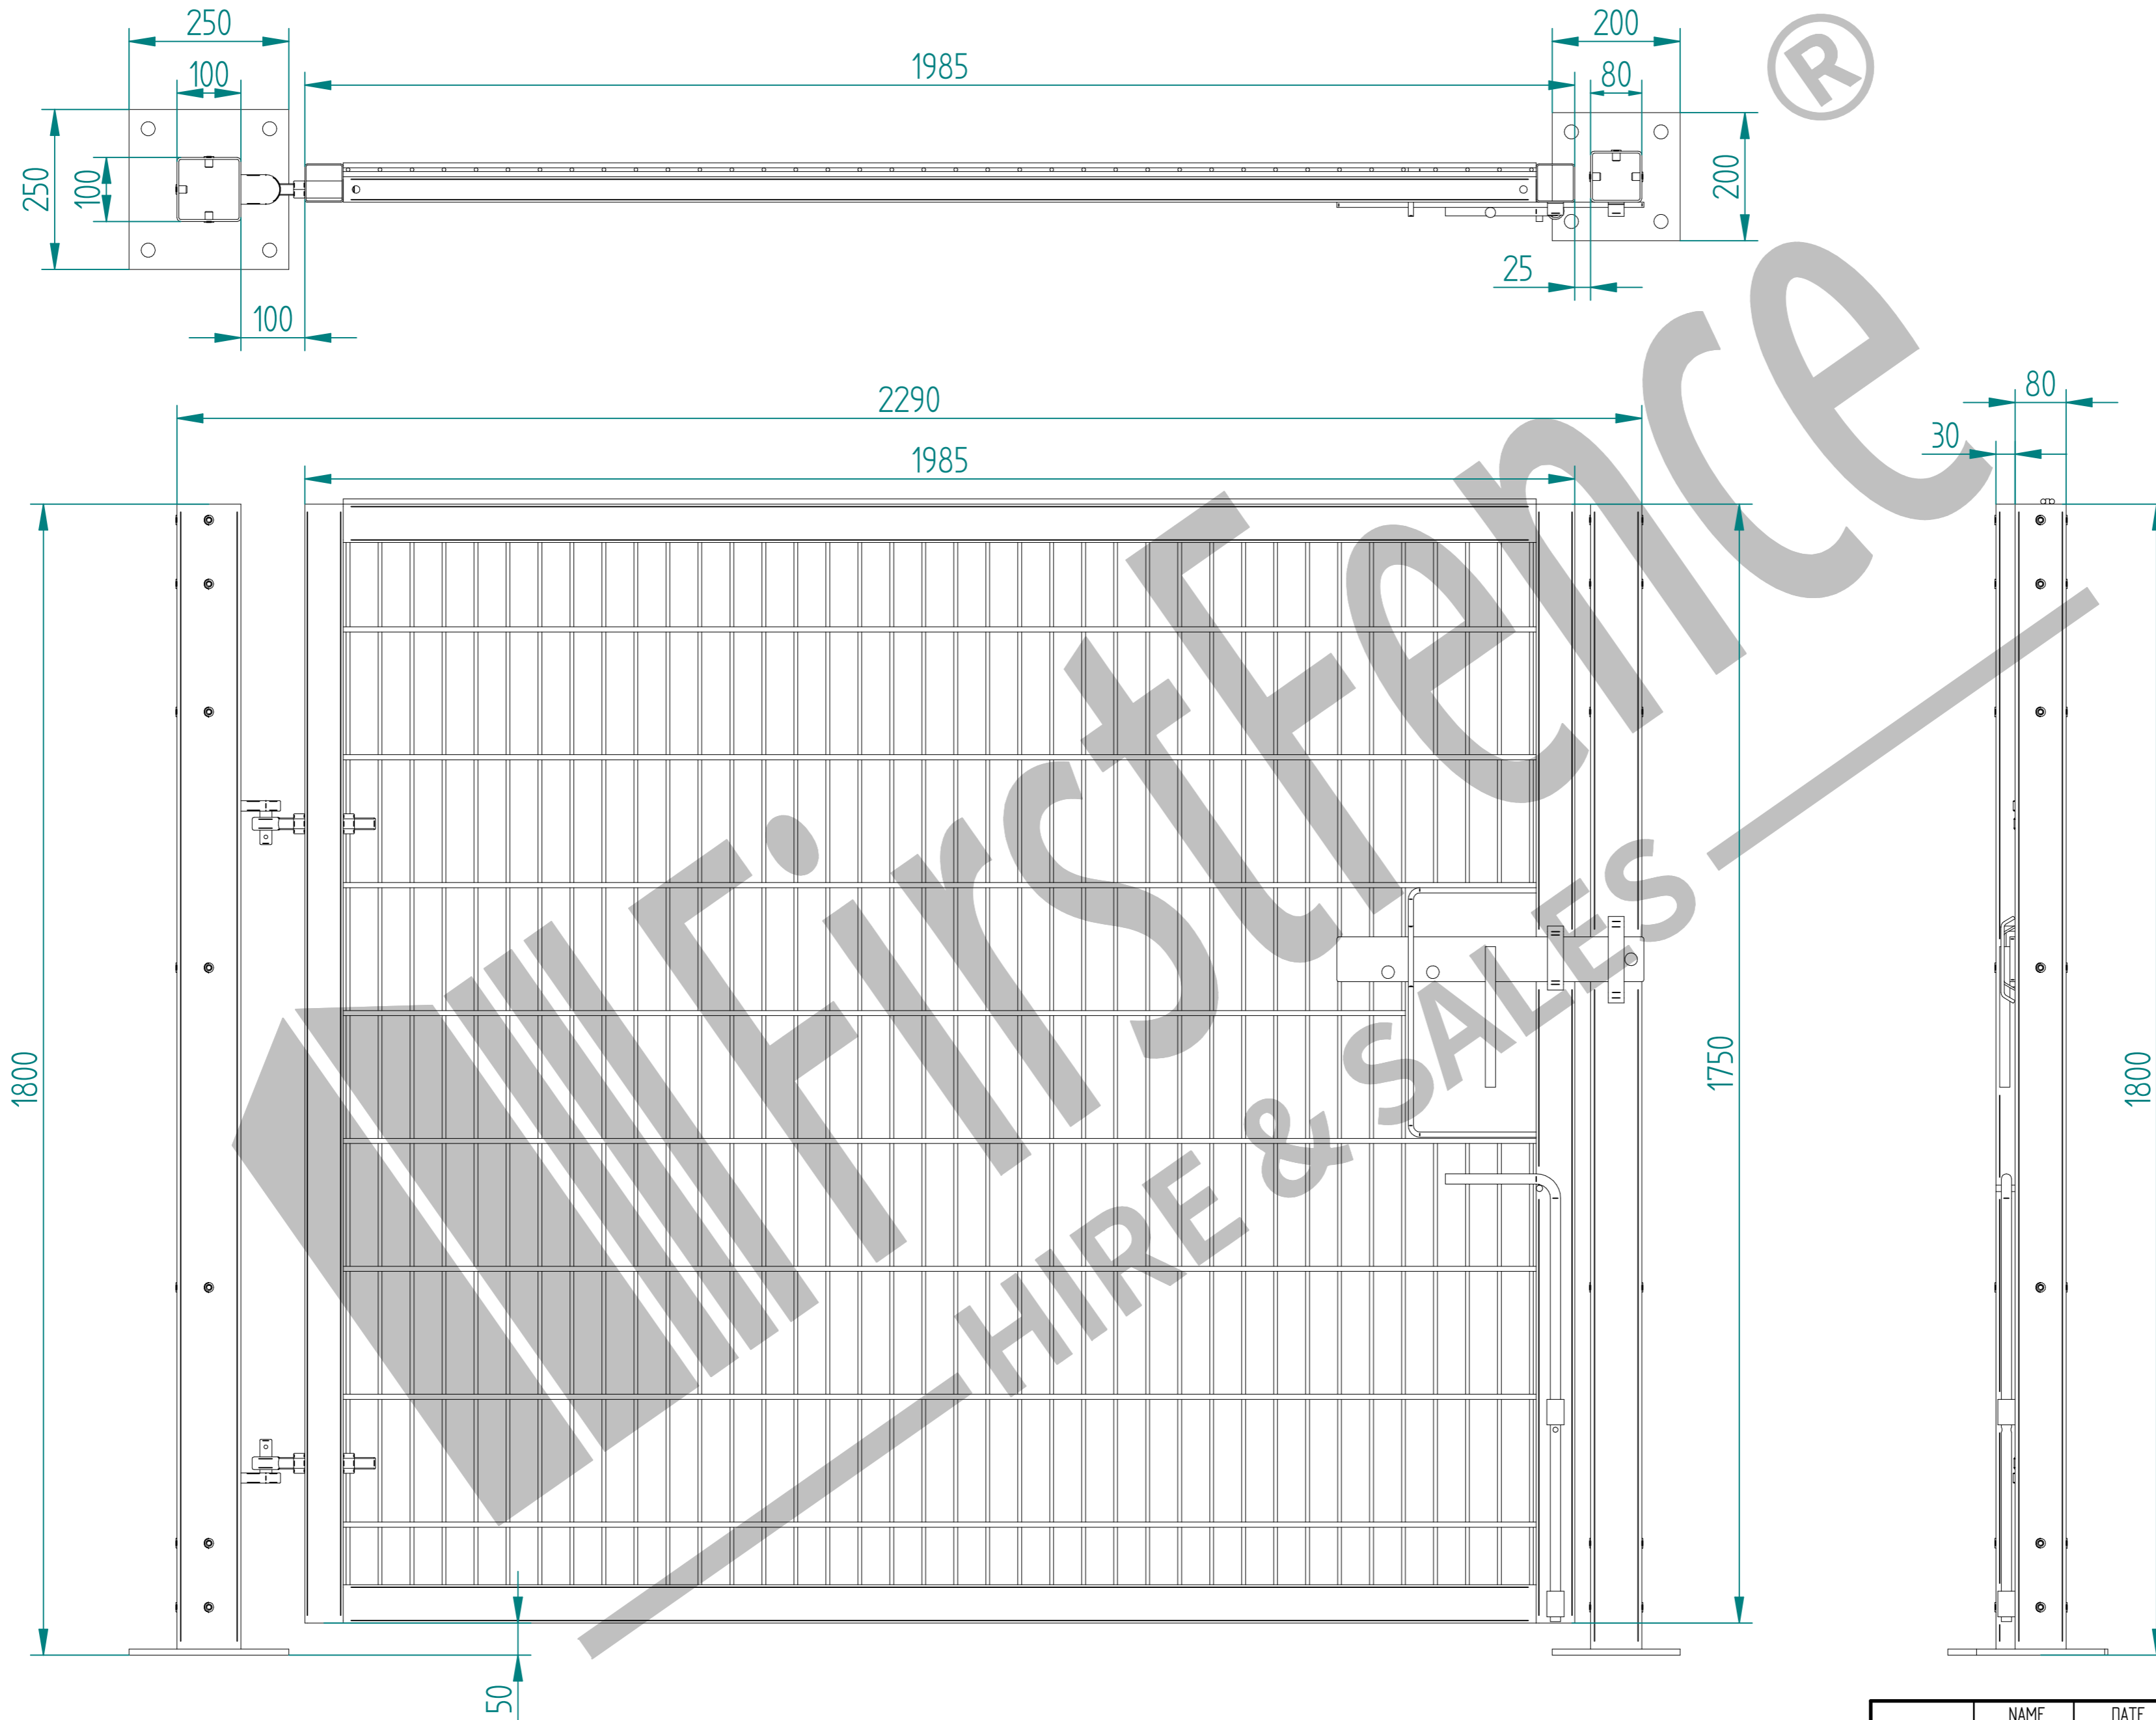

NAME	DATE	TITLE
LT	25/11/21	MESH-KIT-5105 - 1.8m X 2.0m WIDE SINGLE LEAF BOLT DOWN 868 MESH GATE KIT
TOLERANCE ± 2mm Unless Stated Otherwise		First Fence Ltd, Kiln Way, Swadincote, Derbyshire, DE11 8EA 01283 512 111 sales@firstfence.co.uk
3RD ANGLE		
SIZE A2	WEIGHT: 97.9 kg	REV A