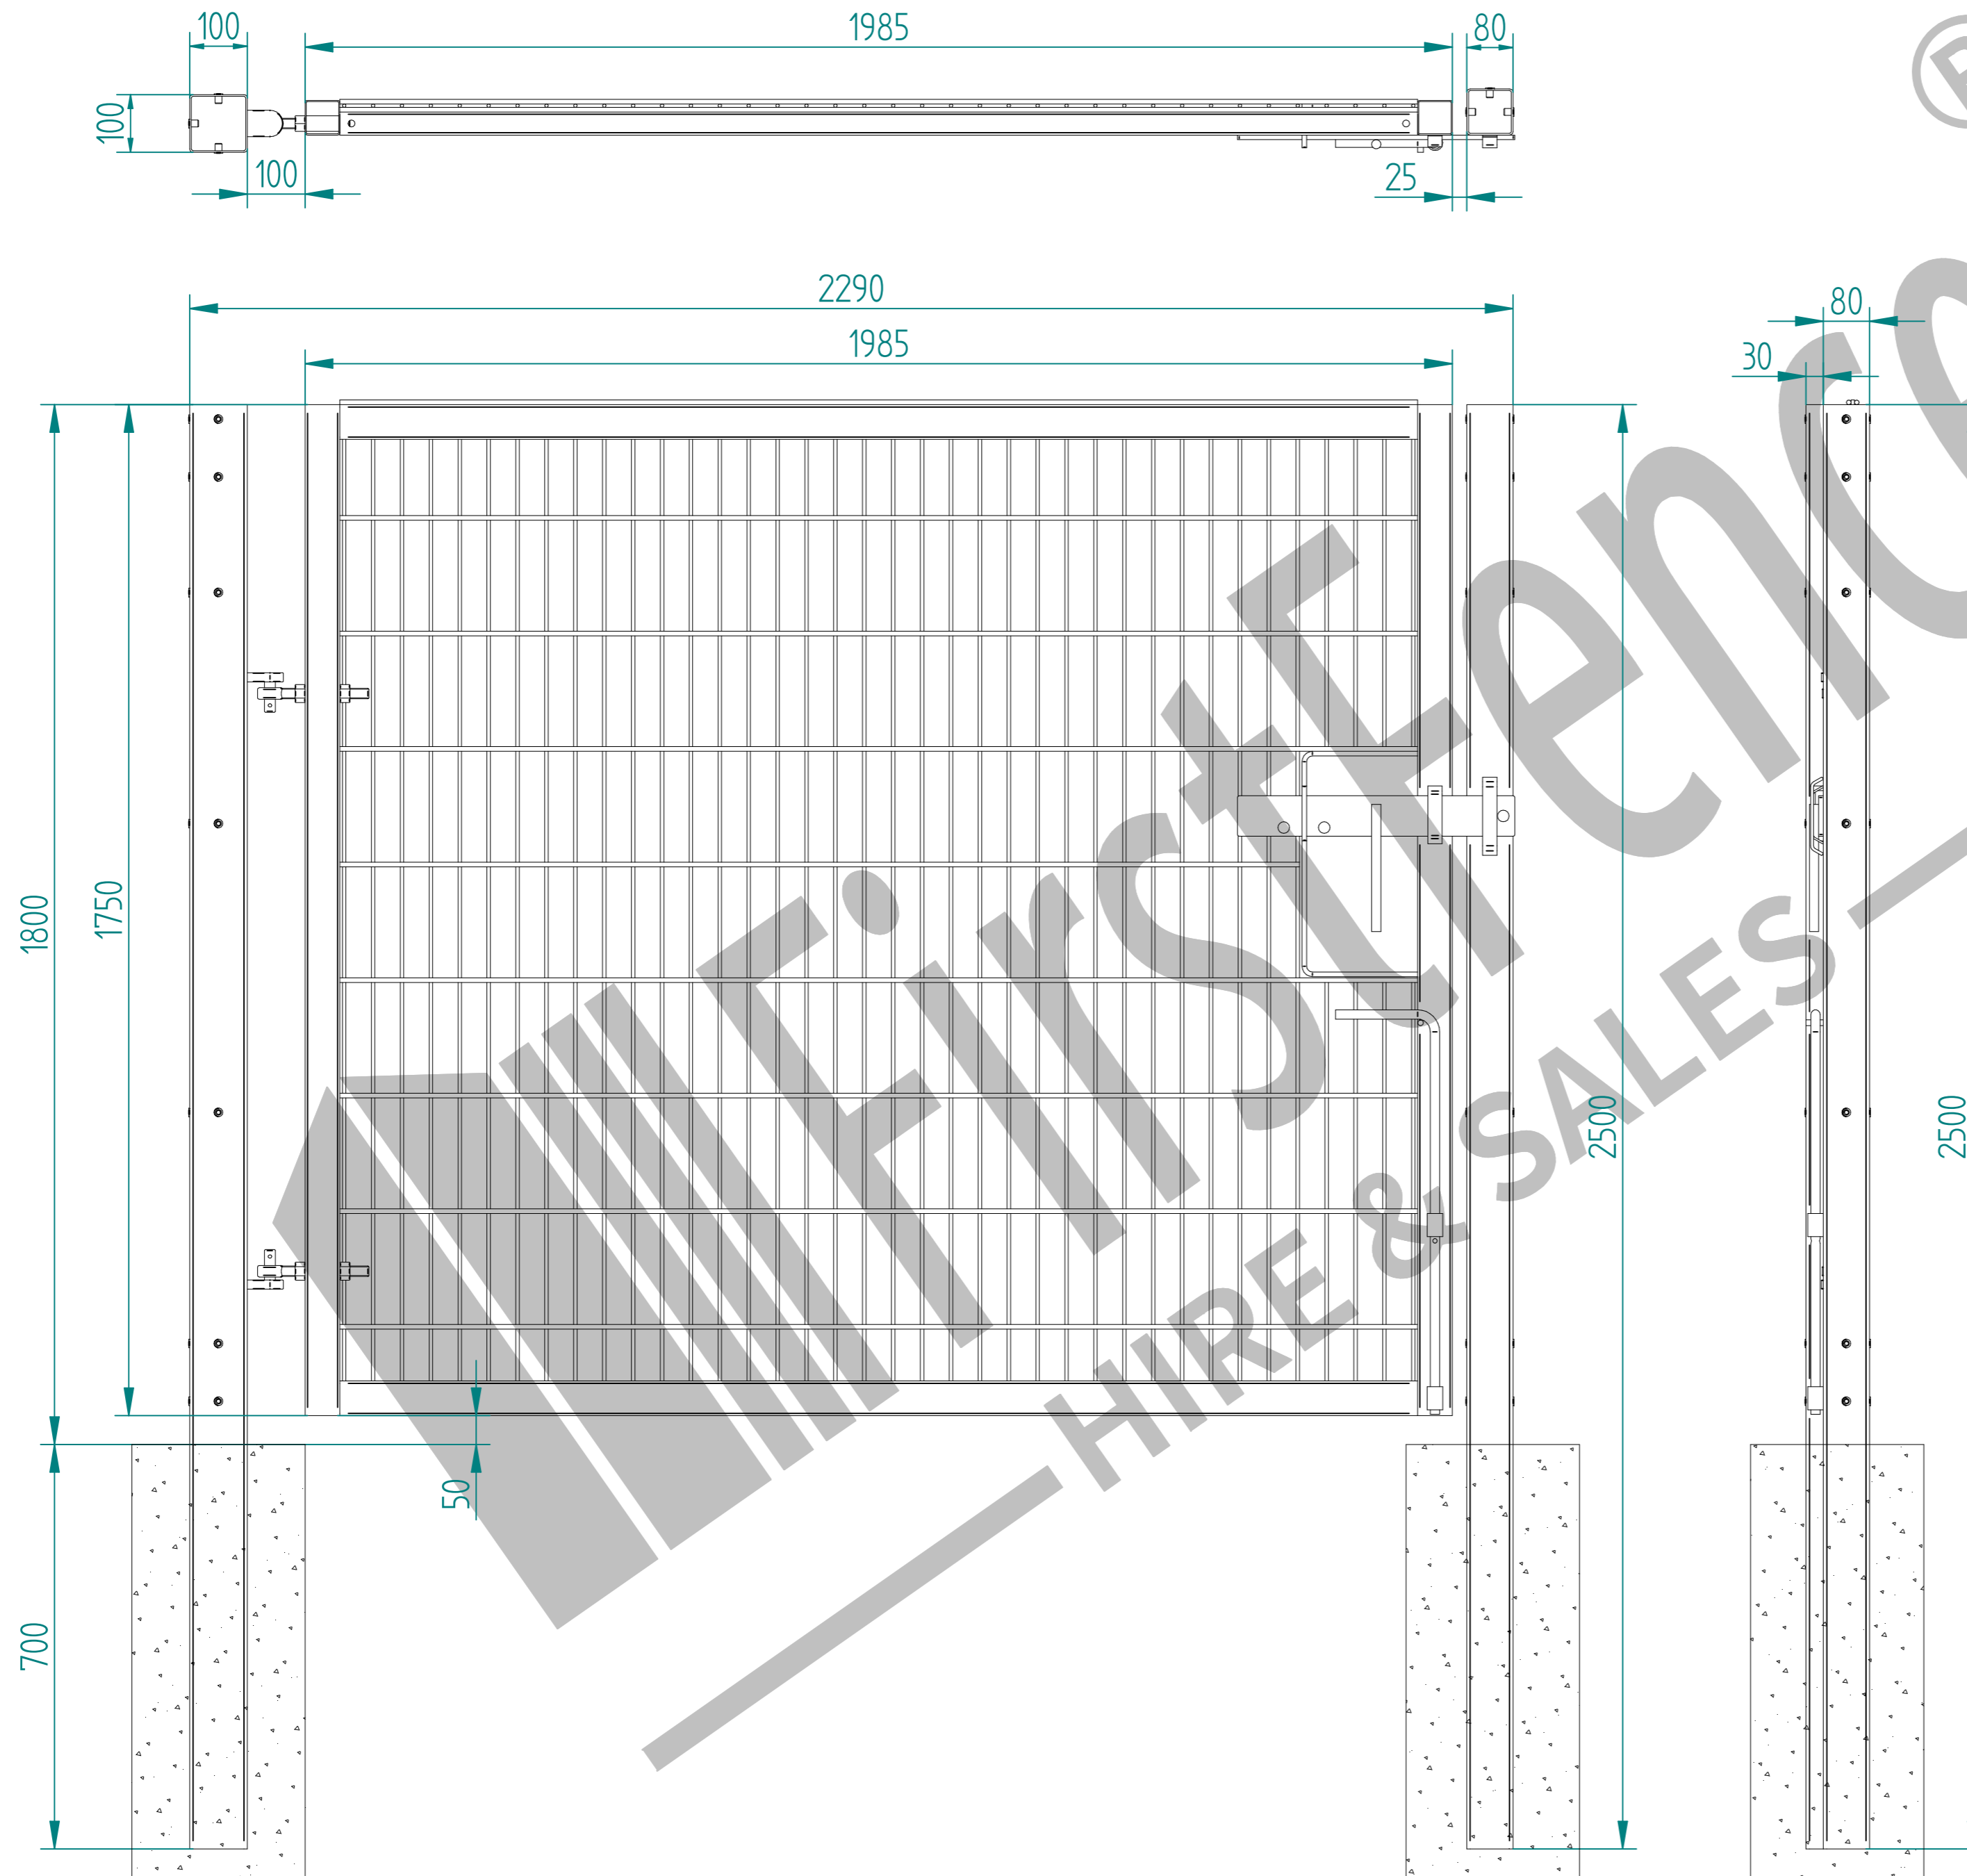

# 1.8m X 2.0m WIDE SINGLE LEAF DIG IN 868 MESH GATE KIT

RIGHT HAND HUNG  
(From Outside Looking In)

ALL GATES & POSTS ARE TO BE FITTED WITH BLACK PLASTIC INSERTS

ALL GATES WITH 80x80/100x100/120x120 BOX SECTION HINGE POSTS ARE TO BE FITTED WITH TWO GALVANISED EYE BOLTS

Item	Component Name	Quantity
A	MESH-SLI-1832 - 868 MESH GATE SLIDER 1.8m X 2.0m WIDE	1
B	ACCS-GEN-0001 - ADJUSTABLE GATE EYE BZP 130-150mm CW 20	2
C	MESH-HIN-1822 - 1.8m HIGH DIG IN MESH HINGE GATE POST 100X100 BOX SECTION	1
D	MESH-REC-1802 - 1.8m HIGH DIG IN MESH CATCH GATE POST 80X80 BOX SECTION	1
E	ACCS-GEN-0101 - UNIVERSAL GATE DROP BOLT	1
F	ACCS-RIB-0006 - 100X100 BLACK RIBBED INSERTS	1
G	ACCS-RIB-0005 - 80x80 BLACK RIBBED INSERTS	1
H	ACCS-RIB-0003 - 60x60 BLACK RIBBED INSERTS	2

NAME	DATE	TITLE
LT	25/11/21	MESH-KIT-5104 - 1.8m X 2.0m WIDE SINGLE LEAF DIG IN 868 MESH GATE KIT
TOLERANCE ± 2mm Unless Stated Otherwise		First Fence Ltd, Kiln Way, Swadlincote, Derbyshire, DE11 8EA 01283 512 111 sales@firstfence.co.uk
3RD ANGLE		NOTE: SHOULD ANY DISCREPANCIES BE FOUND WITH THIS DRAWING, PLEASE INFORM FIRSTFENCE. COPYRIGHT OF THIS DRAWING IS OWNED BY FIRSTFENCE LIMITED. SIZE A2 WEIGHT: 101.9 kg REV A SHEET 1 OF 8

	NAME	DATE	TITLE
DRAWN	LT	25/11/21	MESH-KIT-5104 - 1.8m X 2.0m WIDE SINGLE LEAF DIG IN 868 MESH GATE KIT
TOLERANCE	± 2mm Unless Stated Otherwise		 First Fence Ltd, Kiln Way, Swadincote, Derbyshire, DE11 8EA 01283 512 111 sales@firstfence.co.uk
3RD ANGLE 			SIZE A2 NOTE: SHOULD ANY DISCREPANCIES BE FOUND WITH THIS DRAWING, PLEASE INFORM FIRSTFENCE. COPYRIGHT OF THIS DRAWING IS OWNED BY FIRSTFENCE LIMITED.
WEIGHT: 101.9 kg			REV A
			SHEET 2 OF 8