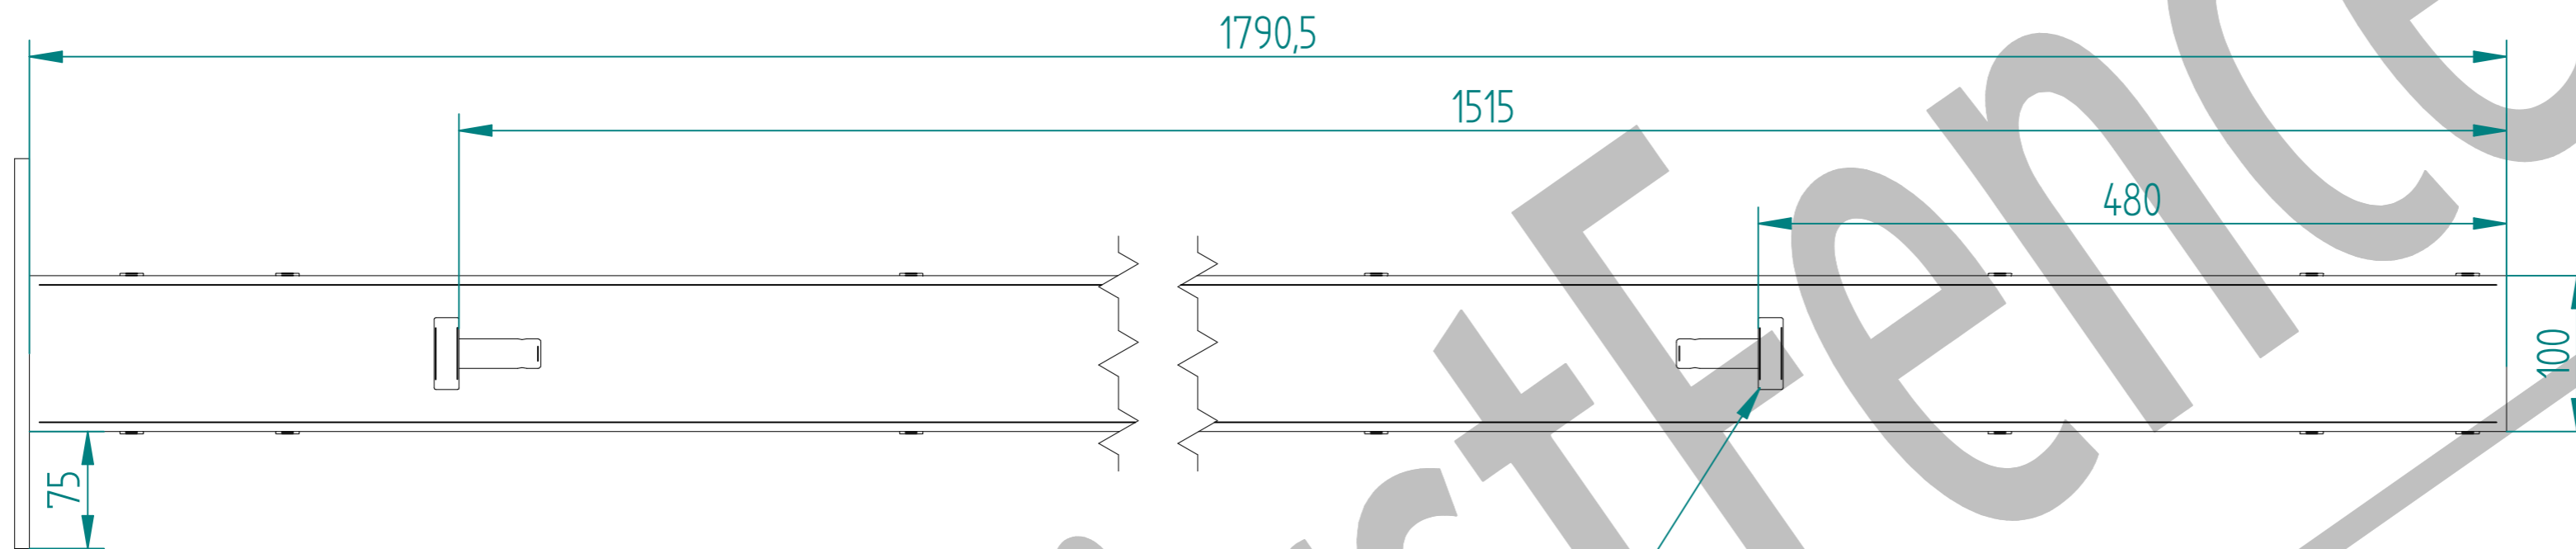

1.8m HIGH BOLT DOWN MESH HINGE GATE POST 100X100 BOX SECTION

TO BE WELDED CENTRAL TO POST