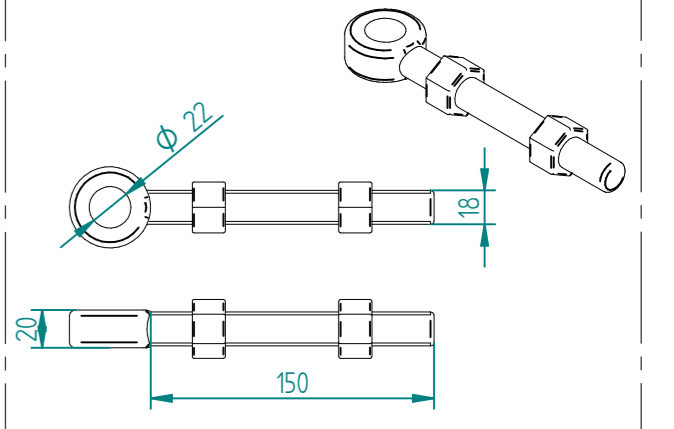

# 1.8m X 2.0m WIDE SINGLE LEAF DIG IN 868 MESH GATE KIT

RIGHT HAND HUNG  
(From Outside Looking In)

ALL GATES & POSTS ARE TO BE FITTED WITH BLACK PLASTIC INSERTS

ALL GATES WITH 80x80/100x100/120x120 BOX SECTION HINGE POSTS ARE TO BE FITTED WITH TWO GALVANISED EYE BOLTS

Item	Component Name	Quantity
A	MESH-SLI-1832 - 868 MESH GATE SLIDER 1.8m X 2.0m WIDE	1
B	ACCS-GEN-0001 - ADJUSTABLE GATE EYE BZP 130-150mm CW 20	2
C	MESH-HIN-1822 - 1.8m HIGH DIG IN MESH HINGE GATE POST 100X100 BOX SECTION	1
D	MESH-REC-1802 - 1.8m HIGH DIG IN MESH CATCH GATE POST 80X80 BOX SECTION	1
E	ACCS-GEN-0101 - UNIVERSAL GATE DROP BOLT	1
F	ACCS-RIB-0006 - 100X100 BLACK RIBBED INSERTS	1
G	ACCS-RIB-0005 - 80x80 BLACK RIBBED INSERTS	1
H	ACCS-RIB-0003 - 60x60 BLACK RIBBED INSERTS	2

NAME	DATE	TITLE
LT	25/11/21	MESH-KIT-5104 - 1.8m X 2.0m WIDE SINGLE LEAF DIG IN 868 MESH GATE KIT
TOLERANCE ± 2mm Unless Stated Otherwise		First Fence Ltd, Kiln Way, Swadlincote, Derbyshire, DE11 8EA 01283 512 111 sales@firstfence.co.uk
3RD ANGLE		NOTE: SHOULD ANY DISCREPANCIES BE FOUND WITH THIS DRAWING, PLEASE INFORM FIRSTFENCE. COPYRIGHT OF THIS DRAWING IS OWNED BY FIRSTFENCE LIMITED. SIZE A2 WEIGHT: 101.9 kg REV A SHEET 1 OF 8

# 1.8m HIGH DIG IN MESH HINGE GATE POST 100X100 BOX SECTION (AL 2500mm)

TO BE WELDED CENTRAL TO POST

STEE-GEN-0001 - GATE HOOKS SC 19mm TO WELD FLAT

12  $\phi$  HOLES WITH M8 NUTSERTS

	NAME	DATE	TITLE
DRAWN	LT	25/11/21	MESH-HIN-1822 - 1.8m HIGH DIG IN MESH HINGE GATE POST 100X100 BOX SECTION
TOLERANCE	± 2mm Unless Stated Otherwise		First Fence Ltd, Kiln Way, Swadlincote, Derbyshire, DE11 8EA 01283 512 111 sales@firstfence.co.uk
3RD ANGLE 			NOTE: SHOULD ANY DISCREPANCIES BE FOUND WITH THIS DRAWING, PLEASE INFORM FIRSTFENCE. COPYRIGHT OF THIS DRAWING IS OWNED BY FIRSTFENCE LIMITED. SIZE A2 WEIGHT: 23.4 kg REV A SHEET 3 OF 8