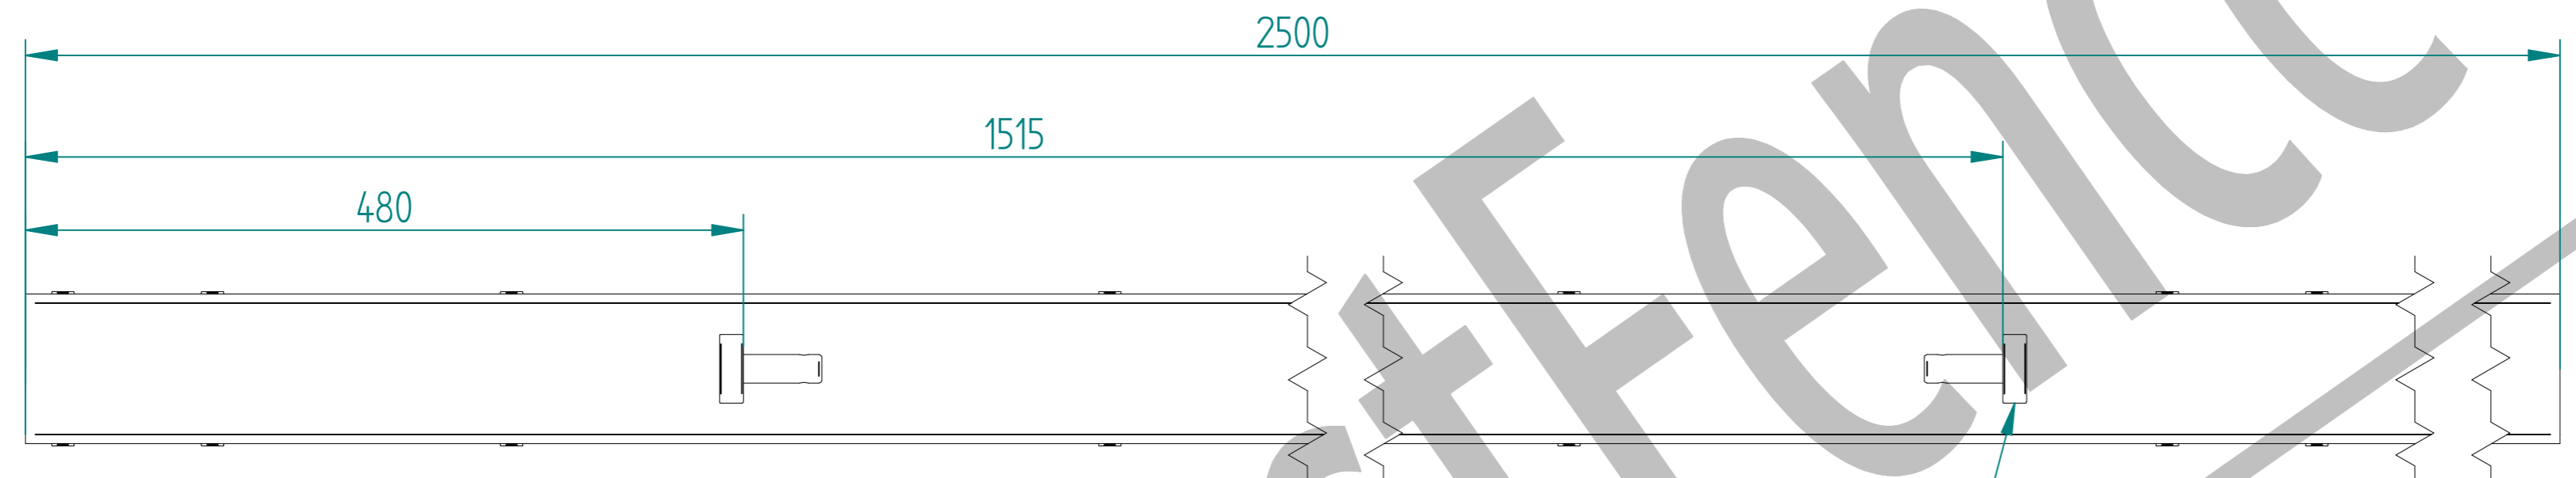

1.8m HIGH DIG IN MESH HINGE GATE POST 100X100 BOX SECTION (AL 2500mm)

TO BE WELDED CENTRAL TO POST