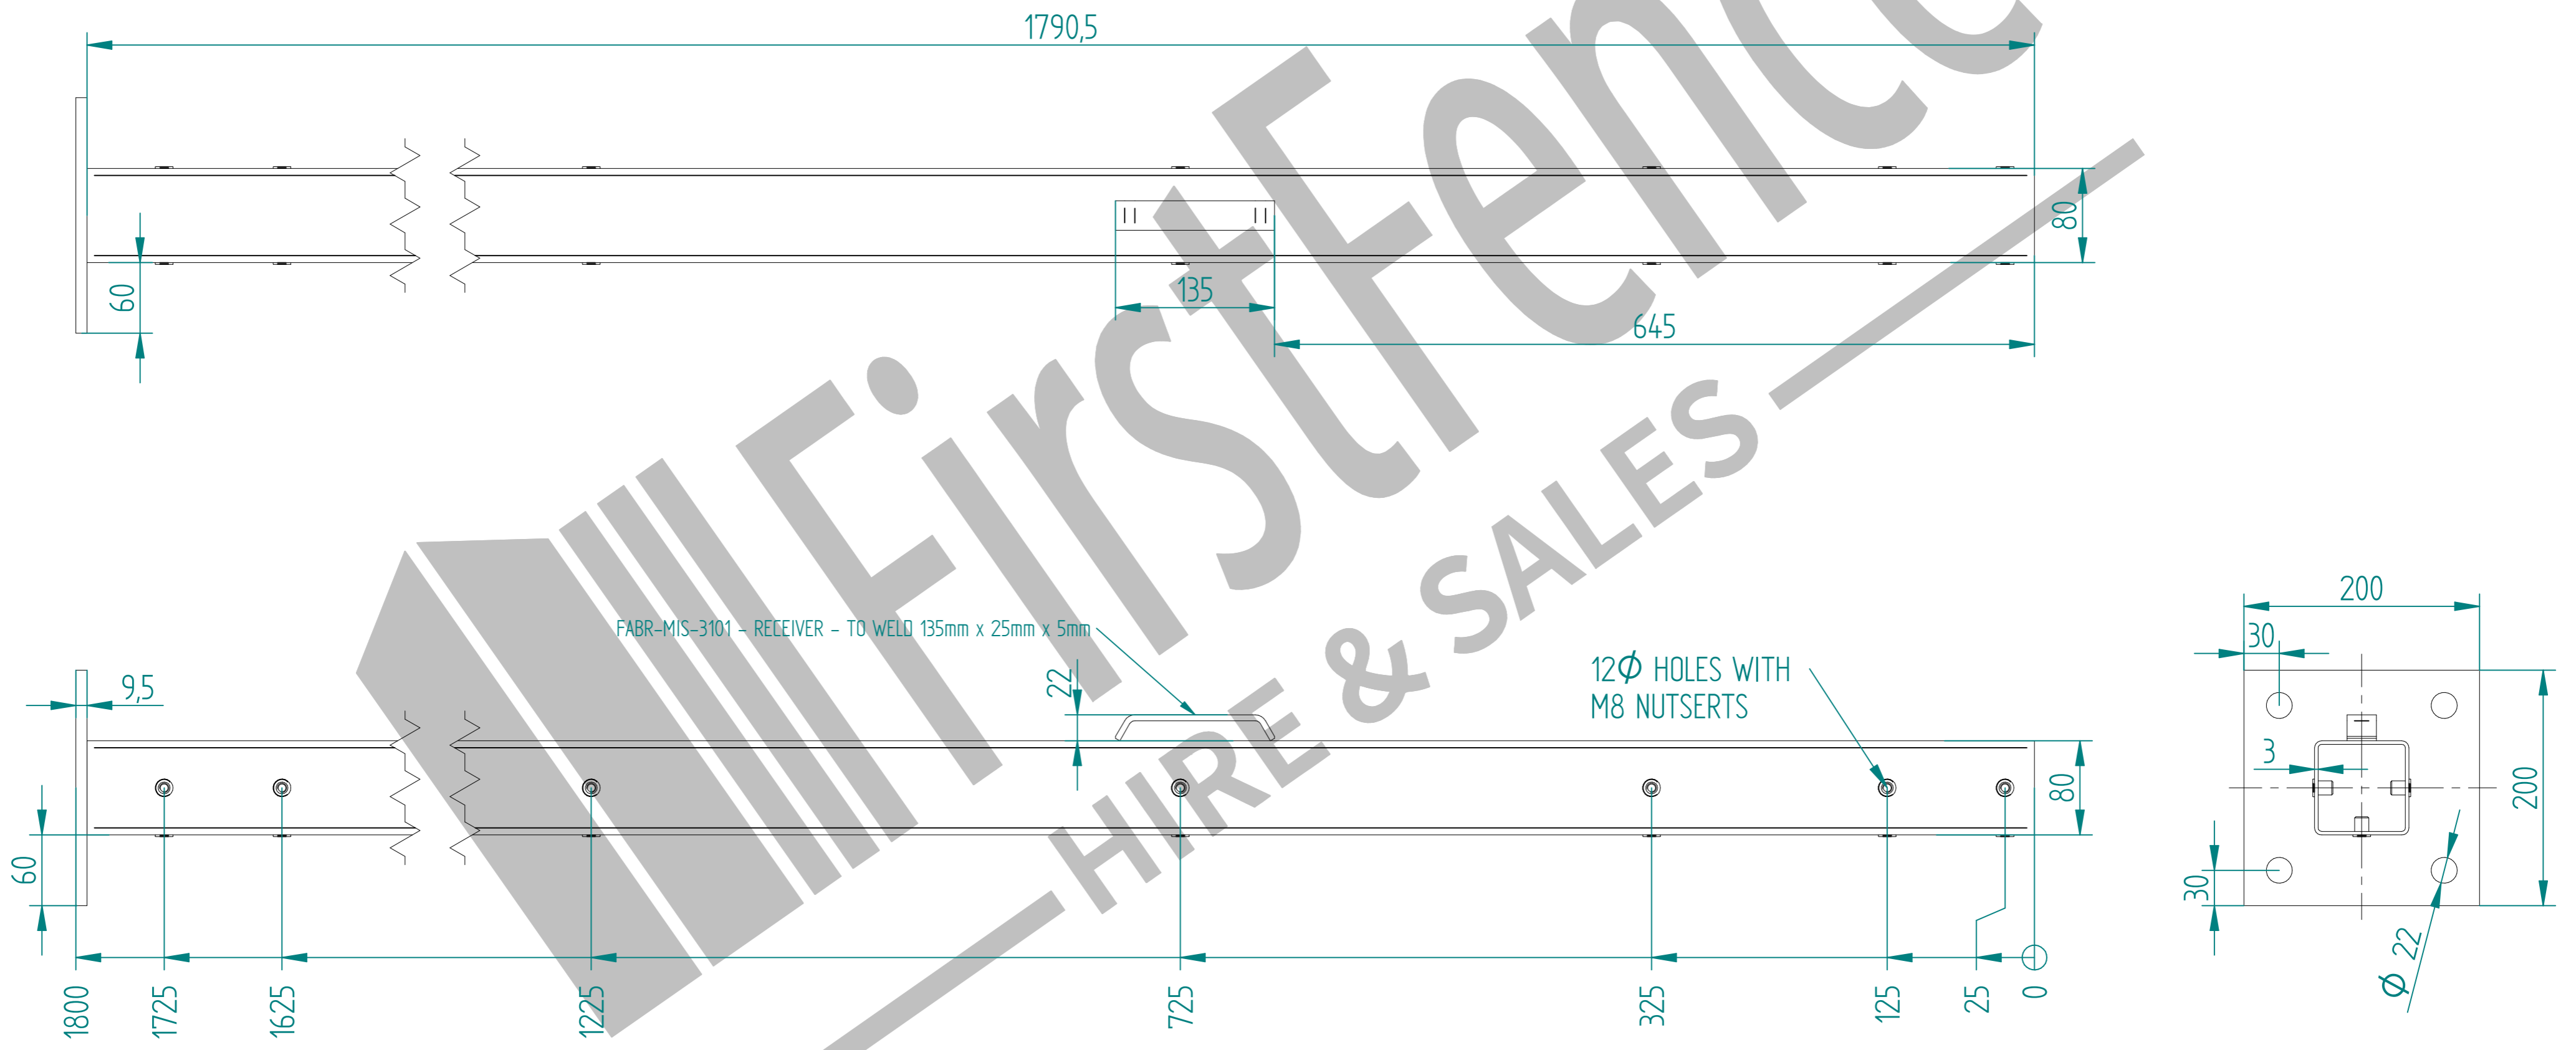

1.8m HIGH BOLT DOWN MESH CATCH GATE POST 80X80 BOX SECTION

	NAME	DATE	TITLE	
DRAWN	LT	25/11/21	MESH-REC-1822 - 1.8m HIGH BOLT DOWN MESH CATCH GATE POST 80X80 BOX SECTION	
TOLERANCE	± 2mm Unless Stated Otherwise		First Fence Ltd, Kiln Way, Swadlincote, Derbyshire, DE11 8EA 01283 512 111 sales@firstfence.co.uk	
3RD ANGLE				NOTE: SHOULD ANY DISCREPANCIES BE FOUND WITH THIS DRAWING, PLEASE INFORM FIRSTFENCE. COPYRIGHT OF THIS DRAWING IS OWNED BY FIRSTFENCE LIMITED. SIZE A2 WEIGHT: 15.8 kg
			REV A	
			SHEET 8 OF 8