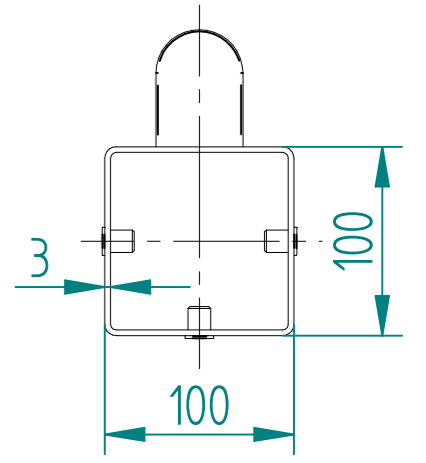

# 1.8m HIGH DIG IN MESH HINGE GATE POST 100X100 BOX SECTION (AL 2500mm)

TO BE WELDED CENTRAL TO POST

STEE-GEN-0001 - GATE HOOKS SC 19mm TO WELD FLAT

12  $\phi$  HOLES WITH M8 NUTSERTS

	NAME	DATE	TITLE
DRAWN	LT	25/11/21	MESH-HIN-1822 - 1.8m HIGH DIG IN MESH HINGE GATE POST 100X100 BOX SECTION
TOLERANCE	± 2mm Unless Stated Otherwise		First Fence Ltd, Kiln Way, Swadlincote, Derbyshire, DE11 8EA 01283 512 111 sales@firstfence.co.uk
3RD ANGLE 			NOTE: SHOULD ANY DISCREPANCIES BE FOUND WITH THIS DRAWING, PLEASE INFORM FIRSTFENCE. COPYRIGHT OF THIS DRAWING IS OWNED BY FIRSTFENCE LIMITED. SIZE A2 WEIGHT: 23.4 kg REV A SHEET 3 OF 8

# 1.8m HIGH DIG IN MESH CATCH GATE POST 80X80 BOX SECTION (AL 2500mm)

	NAME	DATE	TITLE
DRAWN	LT	25/11/21	MESH-REC-1802 - 1.8m HIGH DIG IN MESH CATCH GATE POST 80X80 BOX SECTION
TOLERANCE	± 2mm Unless Stated Otherwise		First Fence Ltd, Kiln Way, Swadincote, Derbyshire, DE11 8EA 01283 512 111 sales@firstfence.co.uk
3RD ANGLE 			NOTE: SHOULD ANY DISCREPANCIES BE FOUND WITH THIS DRAWING, PLEASE INFORM FIRSTFENCE. COPYRIGHT OF THIS DRAWING IS OWNED BY FIRSTFENCE LIMITED. SIZE A2 WEIGHT: 17.7 kg
			REV A
			SHEET 4 OF 8

# 1.8m X 2.0m WIDE SINGLE LEAF BOLT DOWN 868 MESH GATE KIT

RIGHT HAND HUNG  
(From Outside Looking In)

ALL GATES & POSTS ARE TO BE FITTED WITH BLACK PLASTIC INSERTS

ALL GATES WITH 80x80/100x100/120x120 BOX SECTION HINGE POSTS ARE TO BE FITTED WITH TWO GALVANISED EYE BOLTS