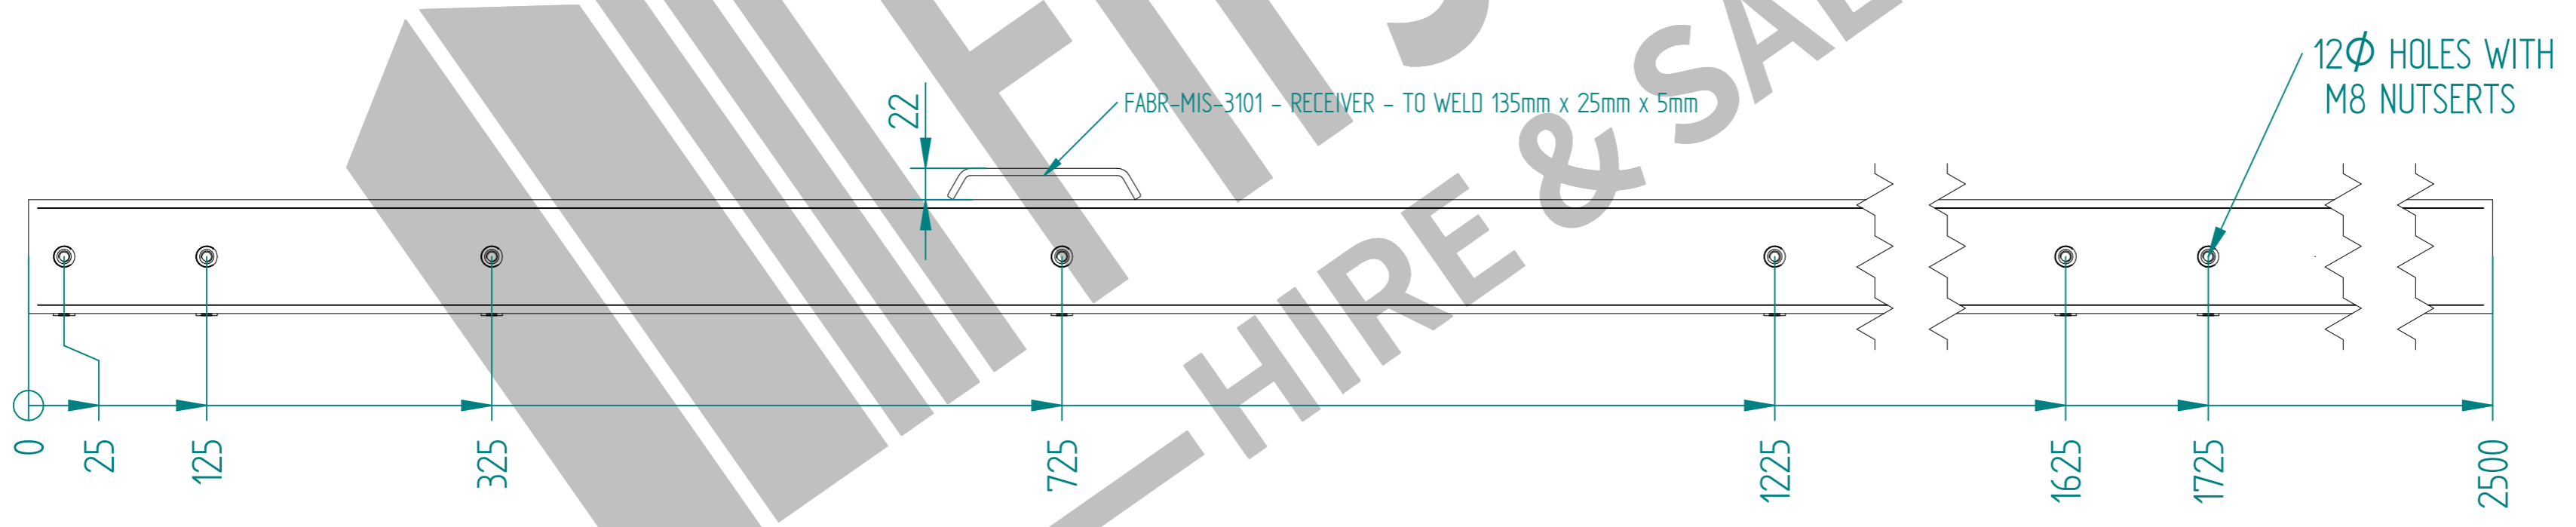

1.8m HIGH DIG IN MESH CATCH GATE POST 80X80 BOX SECTION (AL 2500mm)

	NAME	DATE	TITLE
DRAWN	LT	25/11/21	MESH-REC-1802 - 1.8m HIGH DIG IN MESH CATCH GATE POST 80X80 BOX SECTION
TOLERANCE	± 2mm Unless Stated Otherwise		First Fence Ltd, Kiln Way, Swadincote, Derbyshire, DE11 8EA 01283 512 111 sales@firstfence.co.uk
3RD ANGLE 			NOTE: SHOULD ANY DISCREPANCIES BE FOUND WITH THIS DRAWING, PLEASE INFORM FIRSTFENCE. COPYRIGHT OF THIS DRAWING IS OWNED BY FIRSTFENCE LIMITED. SIZE A2 WEIGHT: 17.7 kg
			REV A
			SHEET 4 OF 8