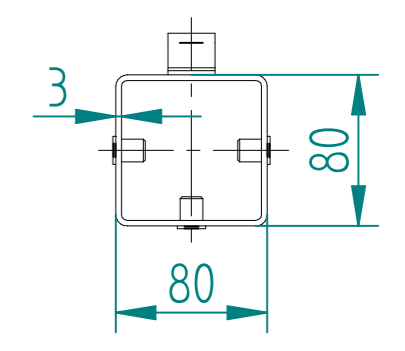

# 1.8m HIGH DIG IN MESH HINGE GATE POST 100X100 BOX SECTION (AL 2500mm)

TO BE WELDED CENTRAL TO POST

STEE-GEN-0001 - GATE HOOKS SC 19mm TO WELD FLAT

12  $\phi$  HOLES WITH M8 NUTSERTS

	NAME	DATE	TITLE
DRAWN	LT	25/11/21	MESH-HIN-1822 - 1.8m HIGH DIG IN MESH HINGE GATE POST 100X100 BOX SECTION
TOLERANCE	± 2mm Unless Stated Otherwise		First Fence Ltd, Kiln Way, Swadlincote, Derbyshire, DE11 8EA 01283 512 111 sales@firstfence.co.uk
3RD ANGLE 			NOTE: SHOULD ANY DISCREPANCIES BE FOUND WITH THIS DRAWING, PLEASE INFORM FIRSTFENCE. COPYRIGHT OF THIS DRAWING IS OWNED BY FIRSTFENCE LIMITED. SIZE A2 WEIGHT: 23.4 kg REV A SHEET 3 OF 8

# 1.8m HIGH DIG IN MESH CATCH GATE POST 80X80 BOX SECTION (AL 2500mm)

	NAME	DATE	TITLE
DRAWN	LT	25/11/21	MESH-REC-1802 - 1.8m HIGH DIG IN MESH CATCH GATE POST 80X80 BOX SECTION
TOLERANCE	± 2mm Unless Stated Otherwise		First Fence Ltd, Kiln Way, Swadincote, Derbyshire, DE11 8EA 01283 512 111 sales@firstfence.co.uk
3RD ANGLE 			NOTE: SHOULD ANY DISCREPANCIES BE FOUND WITH THIS DRAWING, PLEASE INFORM FIRSTFENCE. COPYRIGHT OF THIS DRAWING IS OWNED BY FIRSTFENCE LIMITED. SIZE A2 WEIGHT: 17.7 kg
			REV A
			SHEET 4 OF 8

# 1.8m X 2.0m WIDE SINGLE LEAF BOLT DOWN 868 MESH GATE KIT

RIGHT HAND HUNG  
(From Outside Looking In)

ALL GATES & POSTS ARE TO BE FITTED WITH BLACK PLASTIC INSERTS

ALL GATES WITH 80x80/100x100/120x120 BOX SECTION HINGE POSTS ARE TO BE FITTED WITH TWO GALVANISED EYE BOLTS