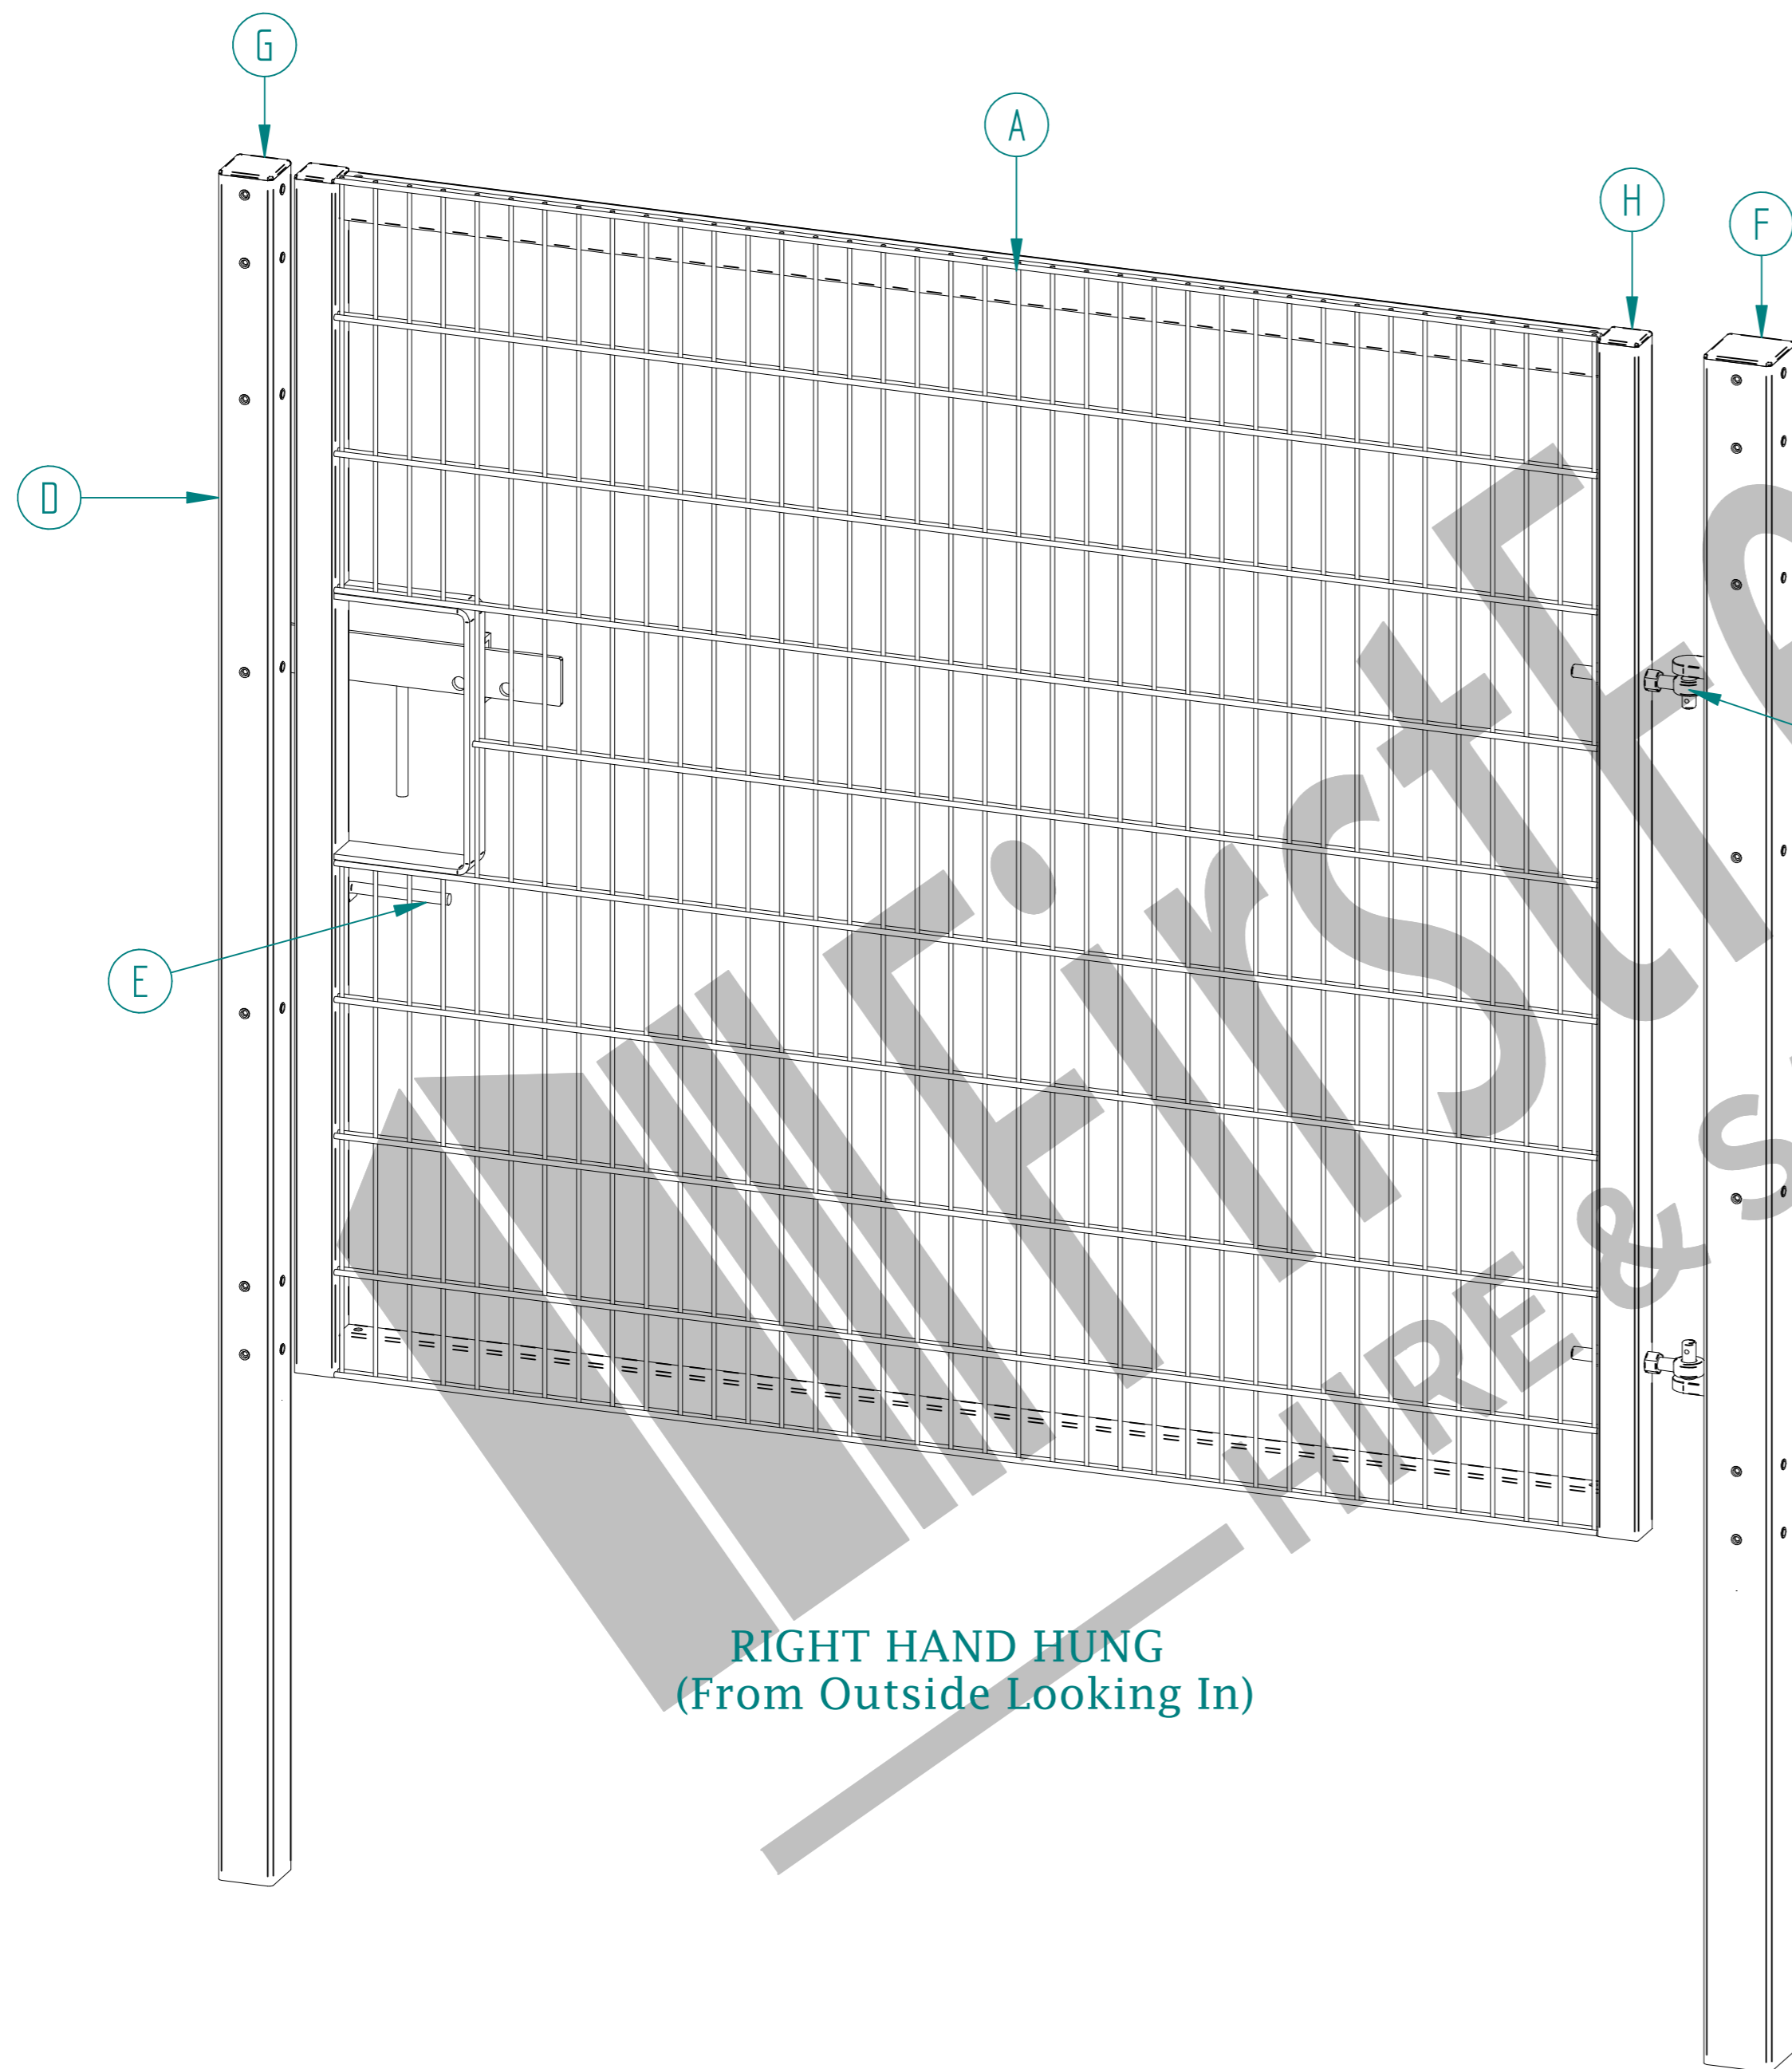

# 1.8m X 2.0m WIDE SINGLE LEAF DIG IN 868 MESH GATE KIT

RIGHT HAND HUNG  
(From Outside Looking In)

ALL GATES & POSTS ARE TO BE FITTED WITH BLACK PLASTIC INSERTS

ALL GATES WITH 80x80/100x100/120x120 BOX SECTION HINGE POSTS ARE TO BE FITTED WITH TWO GALVANISED EYE BOLTS

Item	Component Name	Quantity
A	MESH-SLI-1832 - 868 MESH GATE SLIDER 1.8m X 2.0m WIDE	1
B	ACCS-GEN-0001 - ADJUSTABLE GATE EYE BZP 130-150mm CW 20	2
C	MESH-HIN-1822 - 1.8m HIGH DIG IN MESH HINGE GATE POST 100X100 BOX SECTION	1
D	MESH-REC-1802 - 1.8m HIGH DIG IN MESH CATCH GATE POST 80X80 BOX SECTION	1
E	ACCS-GEN-0101 - UNIVERSAL GATE DROP BOLT	1
F	ACCS-RIB-0006 - 100X100 BLACK RIBBED INSERTS	1
G	ACCS-RIB-0005 - 80x80 BLACK RIBBED INSERTS	1
H	ACCS-RIB-0003 - 60x60 BLACK RIBBED INSERTS	2

NAME	DATE	TITLE
LT	25/11/21	MESH-KIT-5104 - 1.8m X 2.0m WIDE SINGLE LEAF DIG IN 868 MESH GATE KIT
TOLERANCE ± 2mm Unless Stated Otherwise		First Fence Ltd, Kiln Way, Swadlincote, Derbyshire, DE11 8EA 01283 512 111 sales@firstfence.co.uk
3RD ANGLE		NOTE: SHOULD ANY DISCREPANCIES BE FOUND WITH THIS DRAWING, PLEASE INFORM FIRSTFENCE. COPYRIGHT OF THIS DRAWING IS OWNED BY FIRSTFENCE LIMITED. SIZE A2 WEIGHT: 101.9 kg REV A SHEET 1 OF 8