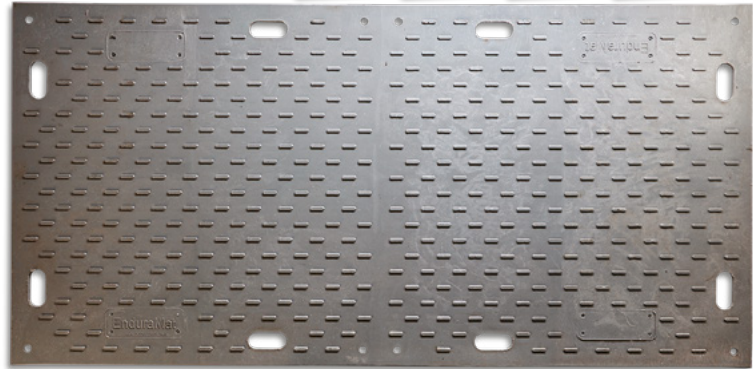

PRODUCT RANGE