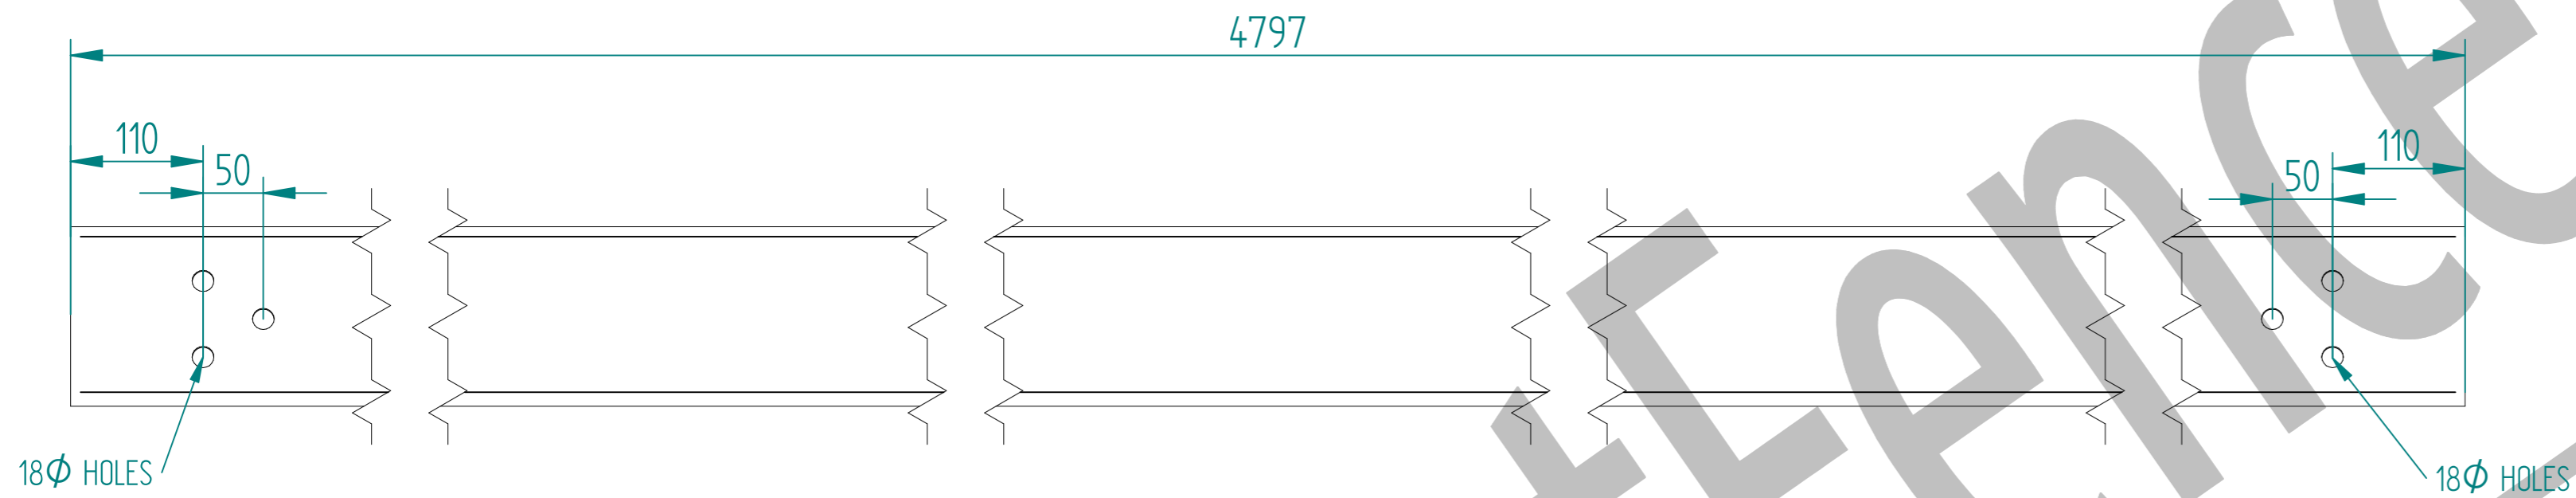

# ARMCO OPEN BOX BEAM 4800mm LONG

|             |                                  |          |  |
|-------------|----------------------------------|----------|--|
|             | NAME                             | DATE     | TITLE  |
| DRAWN       | LT                               | 29/04/22 | OPEN-BOX-0001 - OPEN BOX BEAM 4800mm LONG  |
| TOLERANCE   | ± 2mm<br>Unless Stated Otherwise |          | First Fence®<br>First Fence Ltd, Kiln Way, Swadlincote,<br>Derbyshire, DE11 8EA<br>01283 512 111 sales@firstfence.co.uk                                  |
| 3RD ANGLE   |                                  |          | NOTE:<br>SHOULD ANY DISCREPANCIES BE FOUND WITH THIS DRAWING, PLEASE INFORM<br>FIRST FENCE<br>COPYRIGHT OF THIS DRAWING IS OWNED BY FIRST FENCE LIMITED. |
| SIZE        | A2                               |          | REV<br>A   |
| WEIGHT: N/A |                                  |          | SHEET 1 OF 1   |