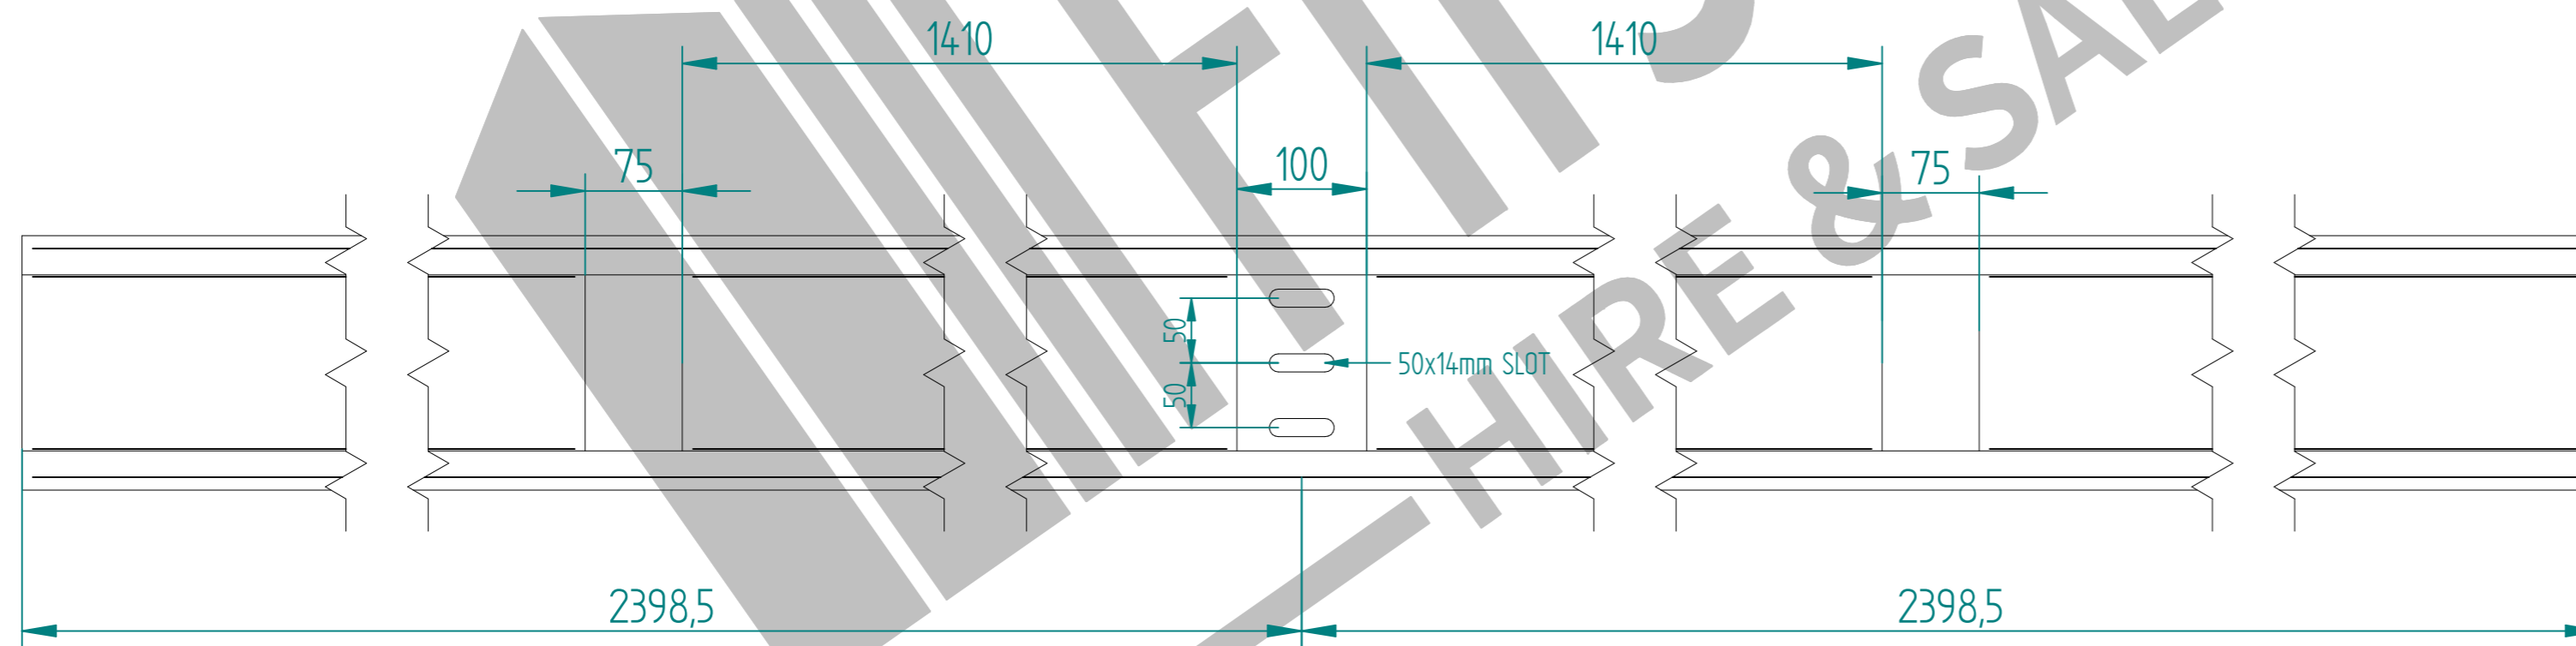

# ARMCO OPEN BOX BEAM 4800mm LONG

|             |                                  |          |  |
|-------------|----------------------------------|----------|--|
|             | NAME                             | DATE     | TITLE  |
| DRAWN       | LT                               | 29/04/22 | OPEN-BOX-0001 - OPEN BOX BEAM 4800mm LONG  |
| TOLERANCE   | ± 2mm<br>Unless Stated Otherwise |          | First Fence®<br>First Fence Ltd, Kiln Way, Swadlincote,<br>Derbyshire, DE11 8EA<br>01283 512 111 sales@firstfence.co.uk                                  |
| 3RD ANGLE   |                                  |          | NOTE:<br>SHOULD ANY DISCREPANCIES BE FOUND WITH THIS DRAWING, PLEASE INFORM<br>FIRST FENCE<br>COPYRIGHT OF THIS DRAWING IS OWNED BY FIRST FENCE LIMITED. |
| SIZE        | A2                               |          | REV<br>A   |
| WEIGHT: N/A |                                  |          | SHEET 1 OF 1   |