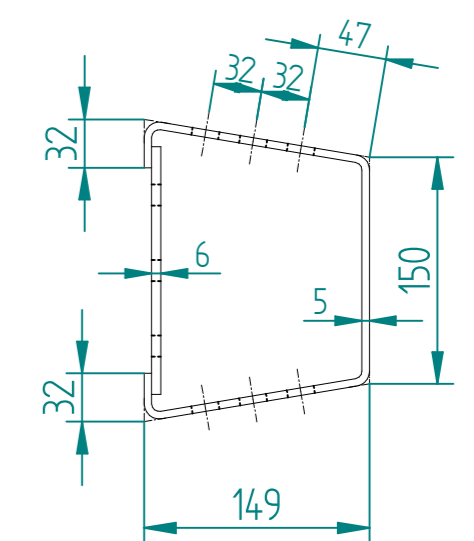

# ARMCO OPEN BOX BEAM 4800mm LONG

|             |                                  |          |  |
|-------------|----------------------------------|----------|--|
|             | NAME                             | DATE     | TITLE  |
| DRAWN       | LT                               | 29/04/22 | OPEN-BOX-0001 - OPEN BOX BEAM 4800mm LONG  |
| TOLERANCE   | ± 2mm<br>Unless Stated Otherwise |          | First Fence®<br>First Fence Ltd, Kiln Way, Swadlincote,<br>Derbyshire, DE11 8EA<br>01283 512 111 sales@firstfence.co.uk                                  |
| 3RD ANGLE   |                                  |          | NOTE:<br>SHOULD ANY DISCREPANCIES BE FOUND WITH THIS DRAWING, PLEASE INFORM<br>FIRST FENCE<br>COPYRIGHT OF THIS DRAWING IS OWNED BY FIRST FENCE LIMITED. |
| SIZE        | A2                               |          | REV<br>A   |
| WEIGHT: N/A |                                  |          | SHEET 1 OF 1   |