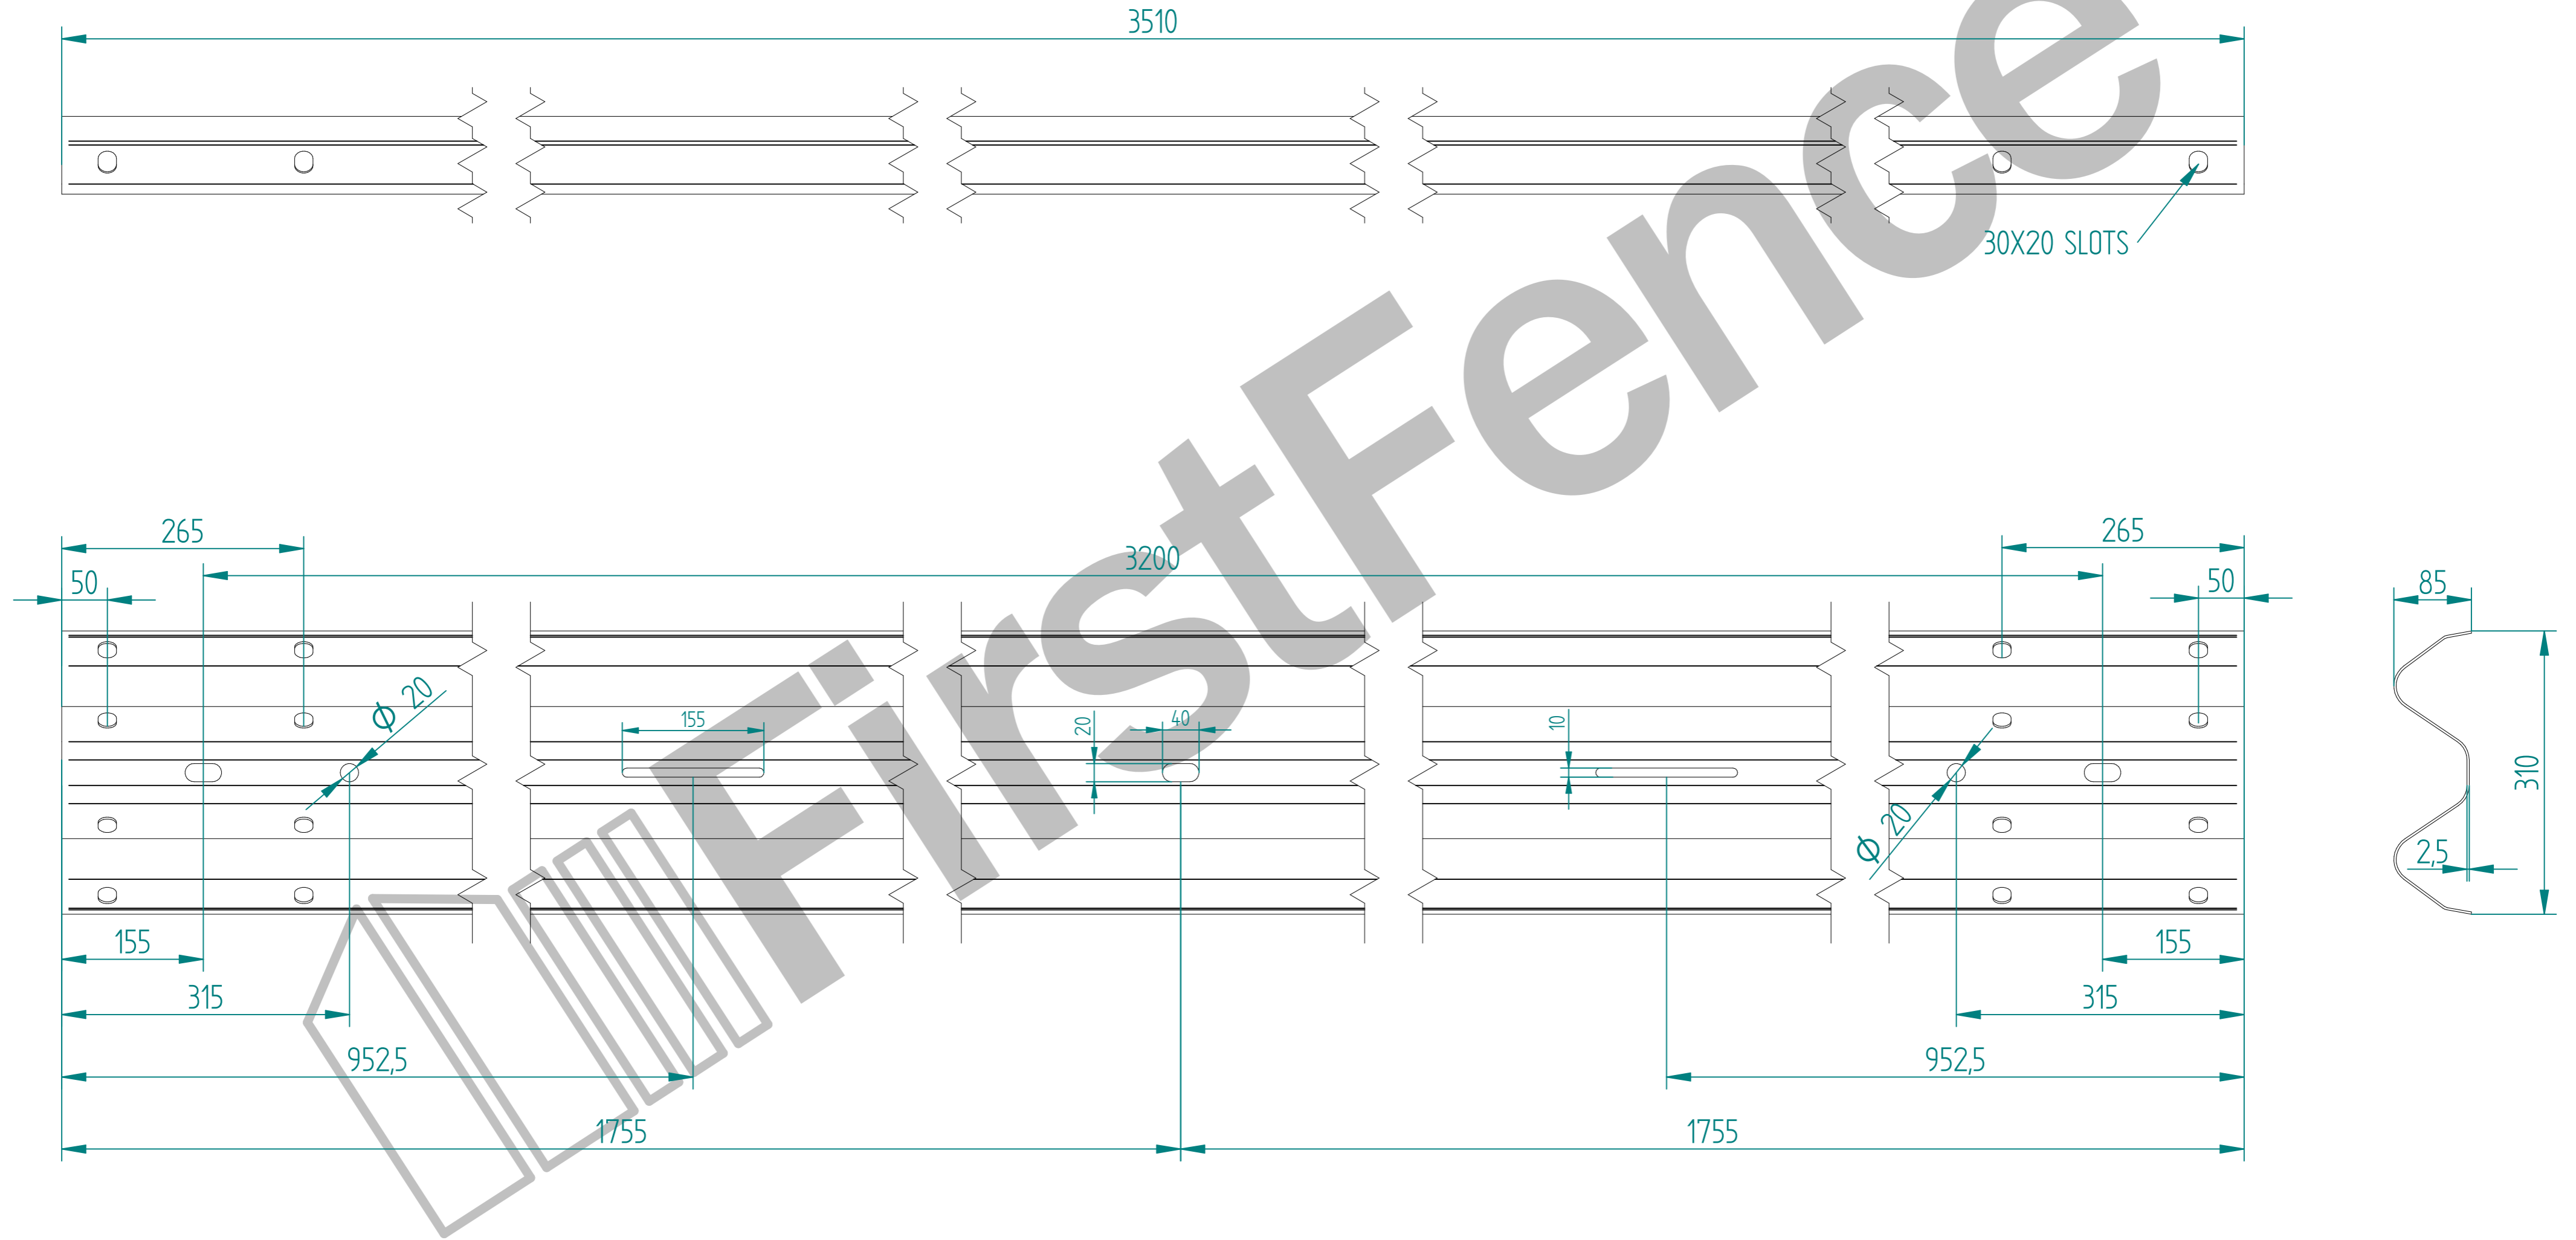

ARMCO 3200mm RAIL 2.5mm

	NAME	DATE	TITLE
DRAWN	LT	08/06/21	ARMC-BEA-0010 - ARMCO 3200mm RAIL 2.5mm
CHECKED			
ENG APPR			
3RD ANGLE			 <small>First Fence Ltd, Kiln Way, Swadlincote, Derbyshire, DE11 8EA 01283 512 111 sales@firstfence.co.uk</small>
		SIZE A3	
			WEIGHT: 33.0 kg
			SHEET 1 OF 1