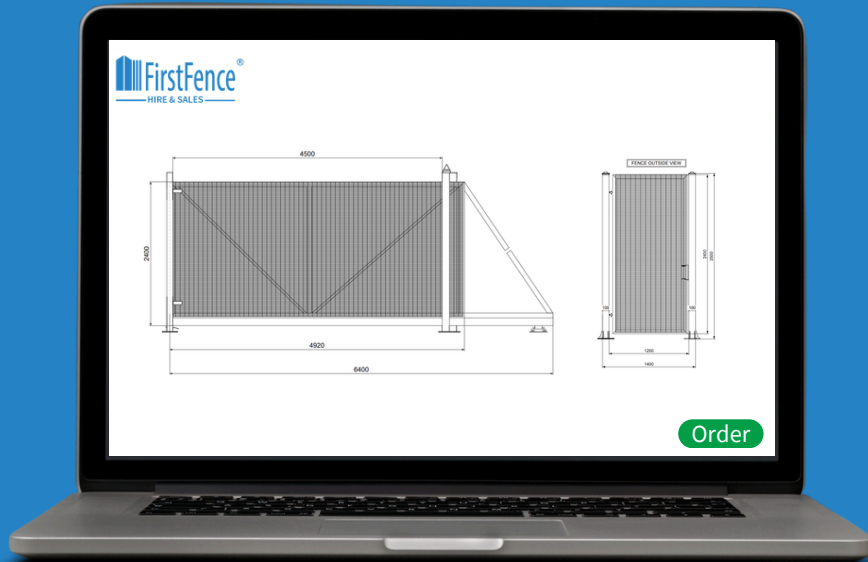

... And Finally

GateDraft Pro

Guaranteed drawings and quotes turnaround within three hours or less!* Saving you and your customer time!

*Based on dimensions within the min and max criteria defined by safety

Our proud access control partners: