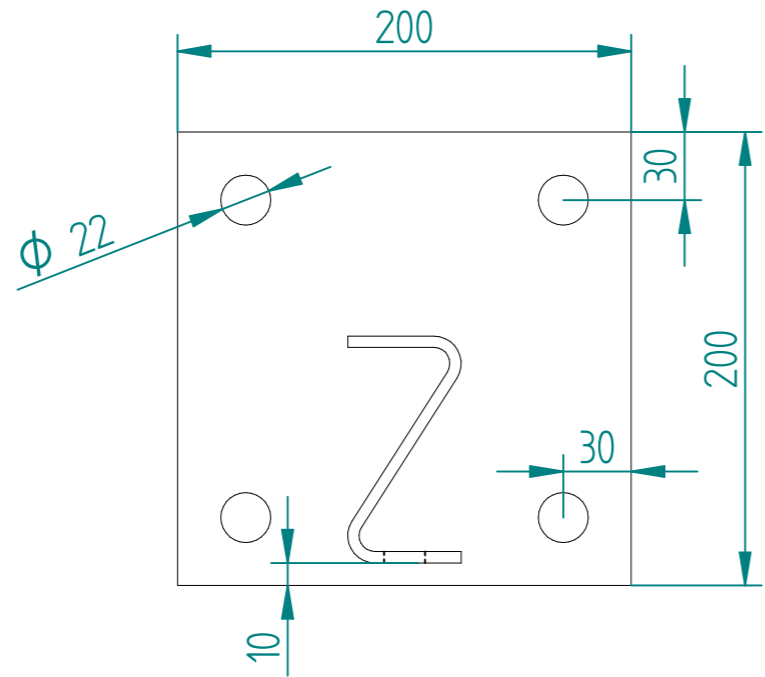

ARMCO 760mm BOLT DOWN Z POSTS

FABR-FLA-2003 - MILD STEEL SHEARED
BLANKS 750 x 207mm CUT TO SIZE

FABR-BAS-1001 - STEEL FLAT
200 x 200mm x 10mm CUT TO SIZE BASE PLATE

First Fence

	NAME	DATE	TITLE
DRAWN	LT	25/05/21	ARMCO-POS-0102- ARMCO 760mm BOLT DOWN Z POSTS
CHECKED			
ENG APPR			
SIZE	<small>NOTE: SHOULD ANY DISCREPANCIES BE FOUND WITH THIS DRAWING PLEASE INFORM FIRST FENCE COPYRIGHT OF THIS DRAWING IS OWNED BY FIRST FENCE LIMITED</small>		REV
A3			A
WEIGHT: 8.7 kg			SHEET 1 OF 1