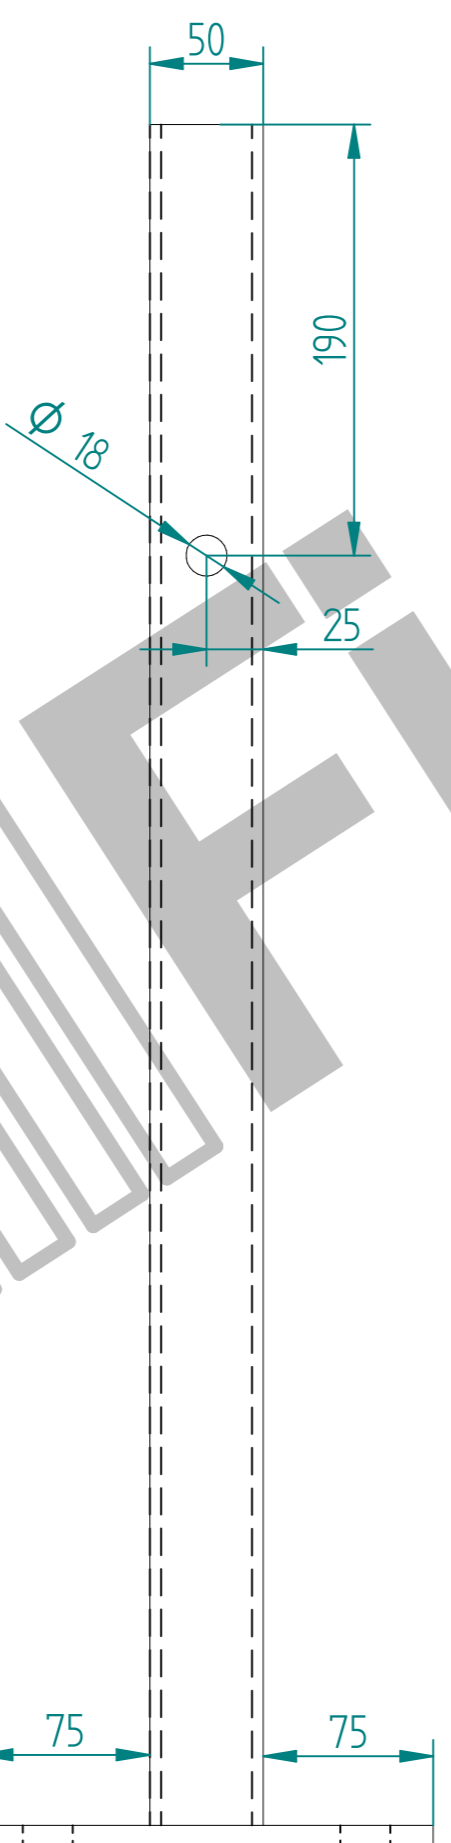

ARMCO 760mm BOLT DOWN Z POSTS

FABR-FLA-2003 - MILD STEEL SHEARED
BLANKS 750 x 207mm CUT TO SIZE

FABR-BAS-1001 - STEEL FLAT
200 x 200mm x 10mm CUT TO SIZE BASE PLATE

First Fence

	NAME	DATE	TITLE
DRAWN	LT	25/05/21	ARMCO-POS-0102- ARMCO 760mm BOLT DOWN Z POSTS
CHECKED			
ENG APPR			
SIZE	<small>NOTE: SHOULD ANY DISCREPANCIES BE FOUND WITH THIS DRAWING PLEASE INFORM FIRST FENCE COPYRIGHT OF THIS DRAWING IS OWNED BY FIRST FENCE LIMITED</small>		REV
A3			A
WEIGHT: 8.7 kg			SHEET 1 OF 1