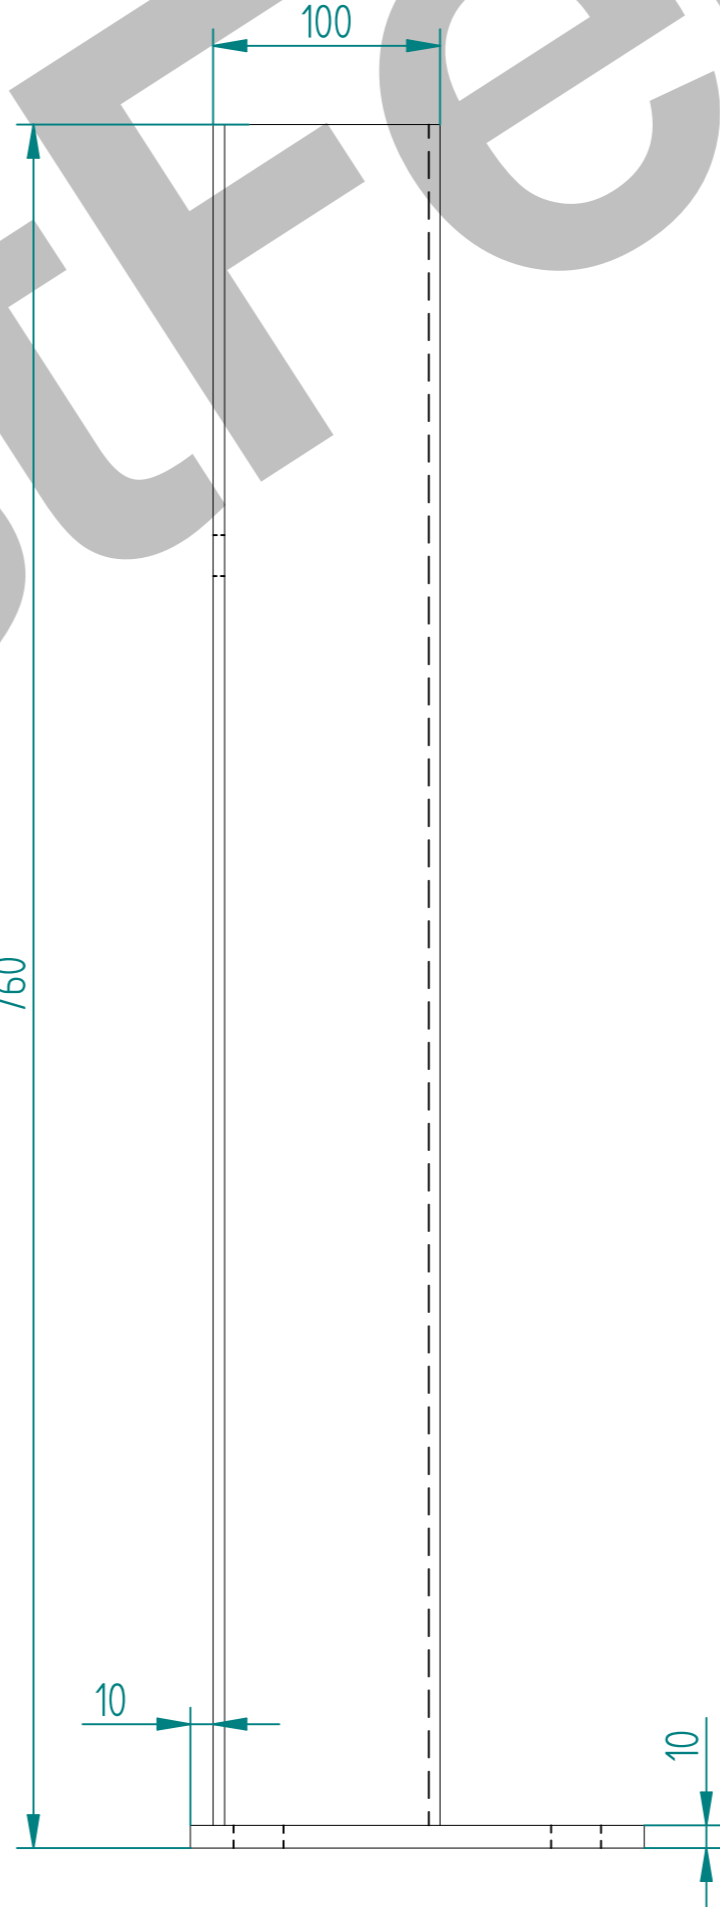

ARMCO 760mm BOLT DOWN Z POSTS

FABR-FLA-2003 - MILD STEEL SHEARED
BLANKS 750 x 207mm CUT TO SIZE

FABR-BAS-1001 - STEEL FLAT
200 x 200mm x 10mm CUT TO SIZE BASE PLATE

First Fence

	NAME	DATE	TITLE
DRAWN	LT	25/05/21	ARMCO-POS-0102- ARMCO 760mm BOLT DOWN Z POSTS
CHECKED			
ENG APPR			
SIZE	<small>NOTE: SHOULD ANY DISCREPANCIES BE FOUND WITH THIS DRAWING PLEASE INFORM FIRST FENCE COPYRIGHT OF THIS DRAWING IS OWNED BY FIRST FENCE LIMITED</small>		REV
A3			A
WEIGHT: 8.7 kg			SHEET 1 OF 1