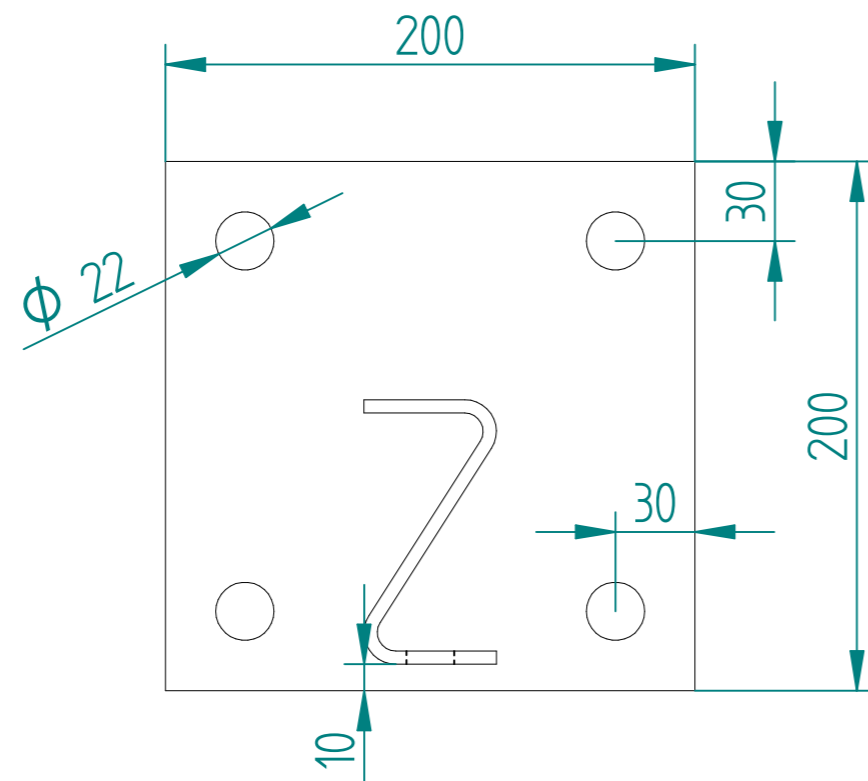

ARMCO 560mm BOLT DOWN Z POSTS

FABR-FLA-2001 - MILD STEEL SHEARED
BLANKS 550 x 207mm CUT TO SIZE

FABR-BAS-1001 - STEEL FLAT
200 x 200mm x 10mm CUT TO SIZE BASE PLATE

DRAWN		NAME	DATE	TITLE	
LT		LT	25/05/21	ARMCO-POS-0100 - ARMCO 560mm BOLT DOWN Z POSTS	
CHECKED				First Fence Ltd, Kiln Way, Swadlincote, Derbyshire, DE11 8EA 01283 512 111 sales@firstfence.co.uk	
ENG APPR					
3RD ANGLE		SIZE	A3	REV	A
		WEIGHT: 7.2 kg		SHEET 1 OF 1	