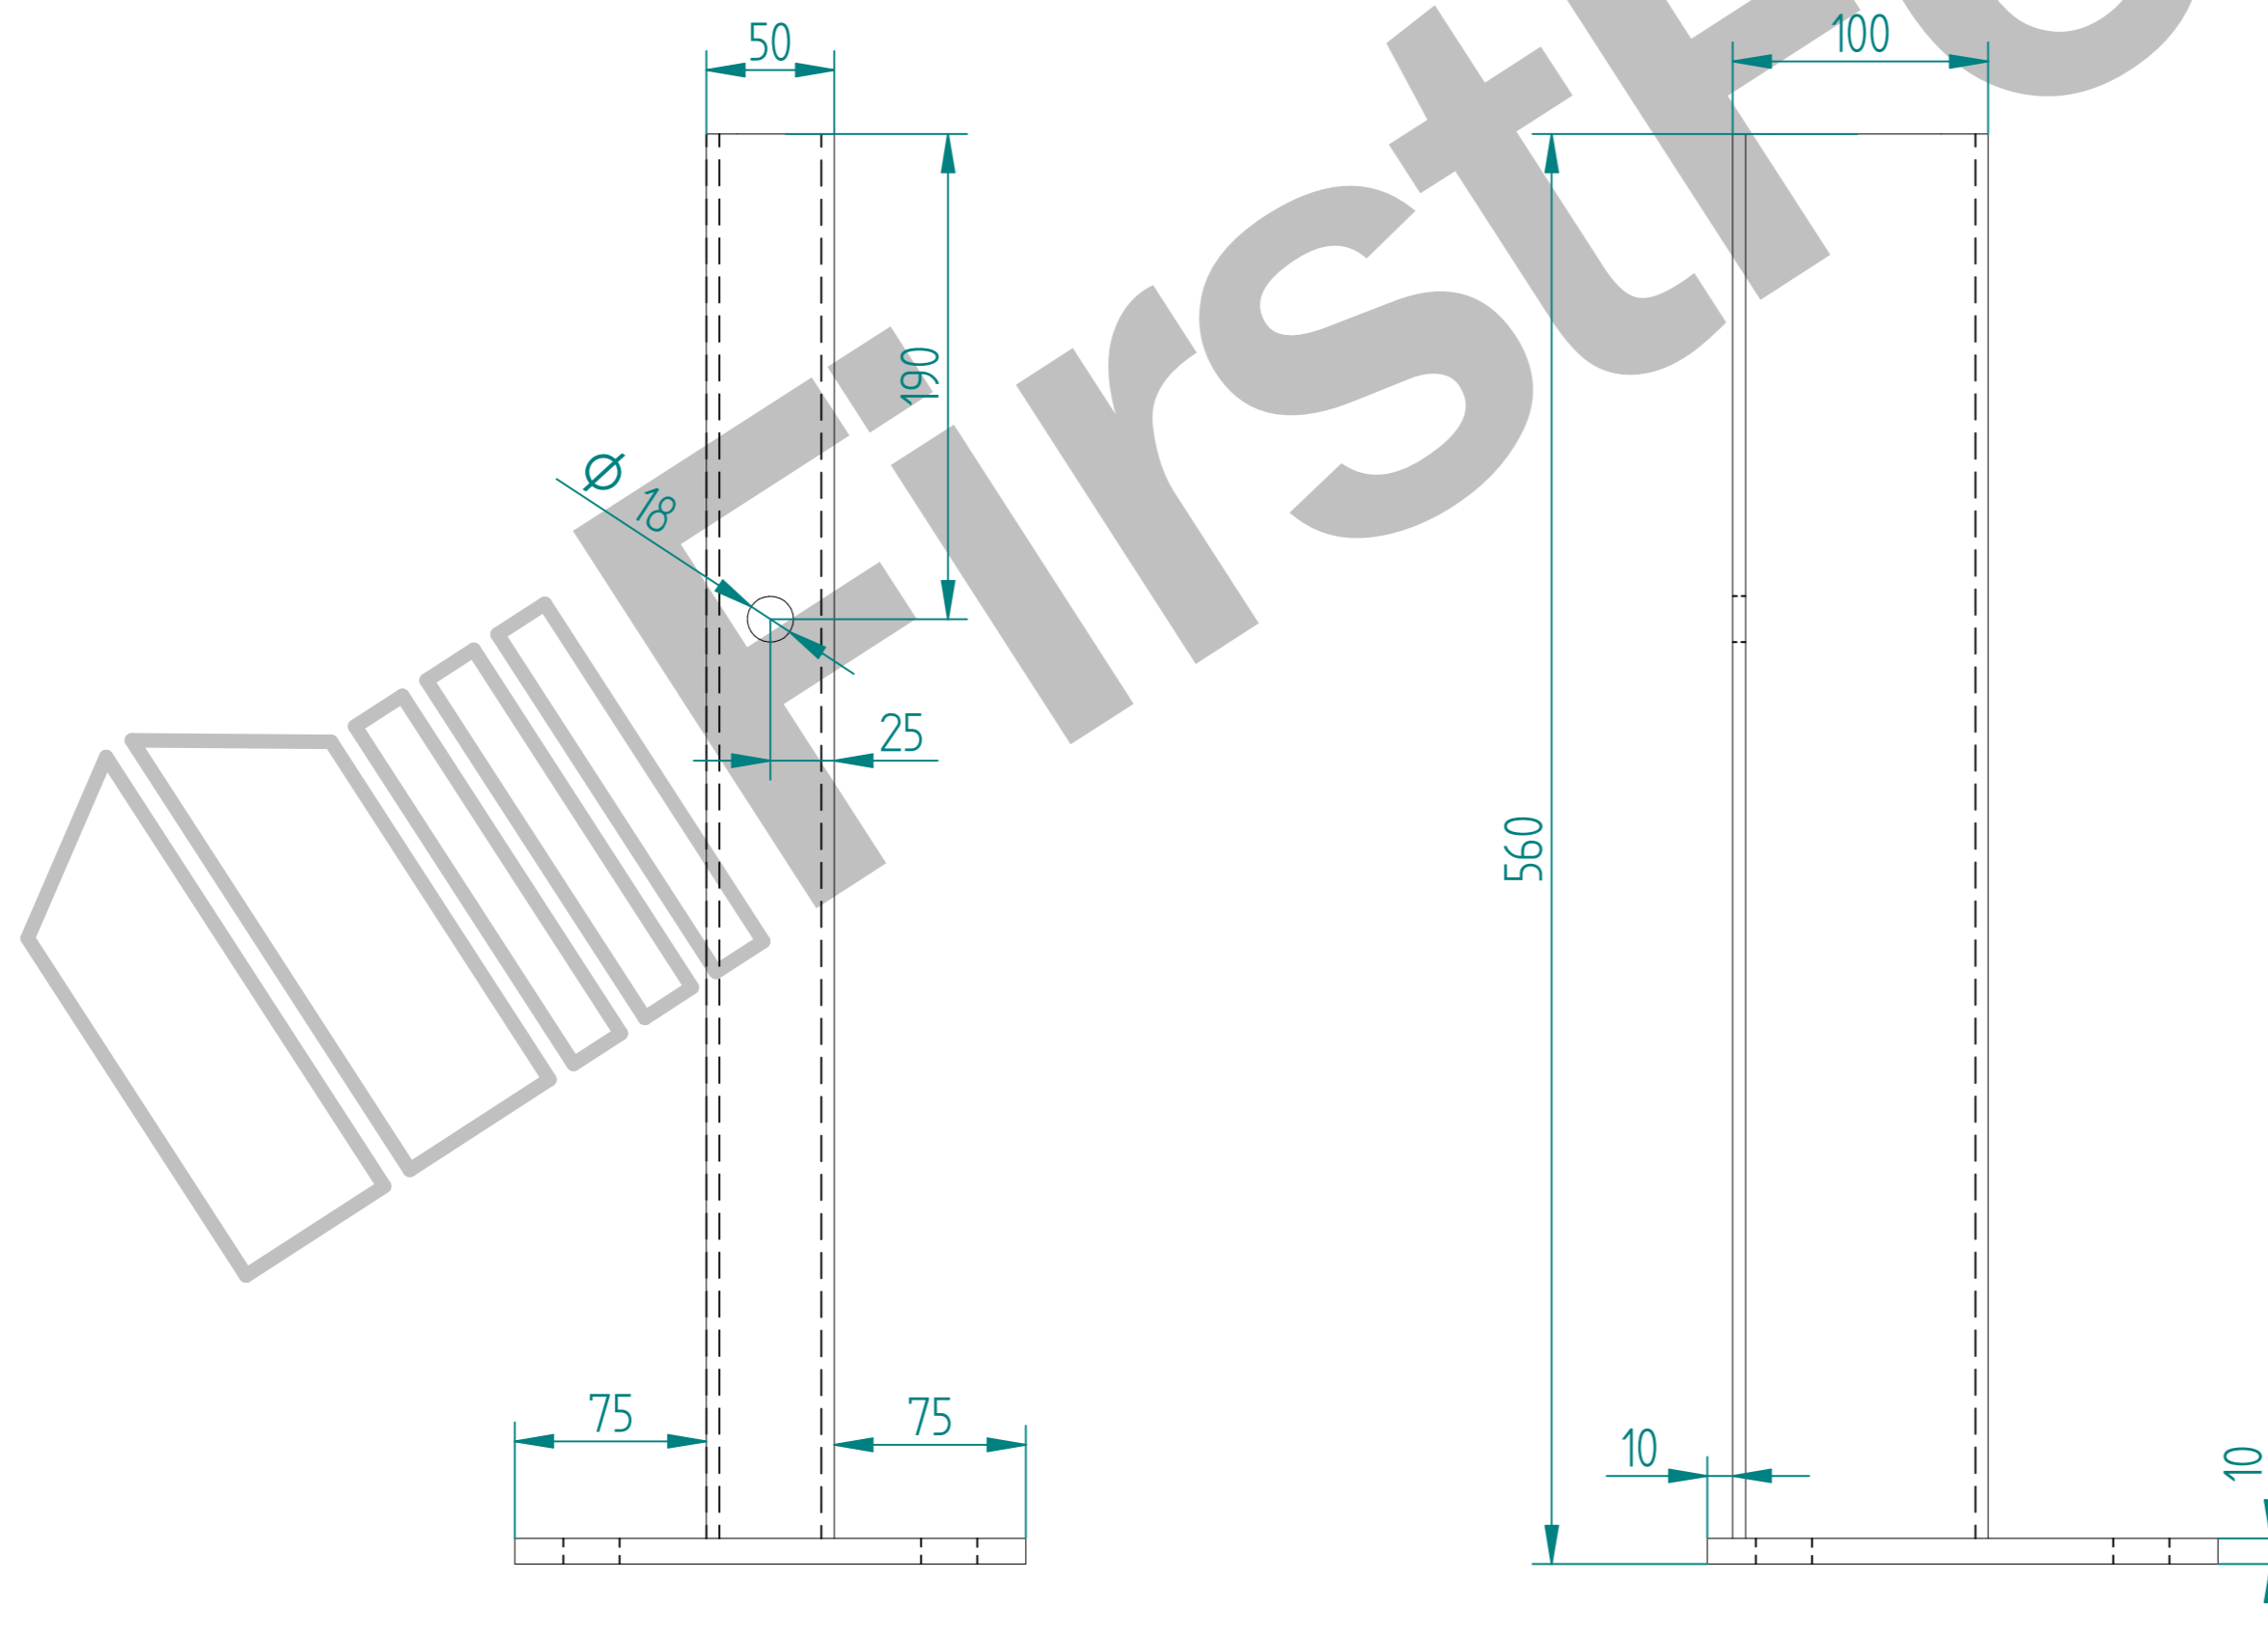

ARMCO 560mm BOLT DOWN Z POSTS

FABR-FLA-2001 - MILD STEEL SHEARED
BLANKS 550 x 207mm CUT TO SIZE

FABR-BAS-1001 - STEEL FLAT
200 x 200mm x 10mm CUT TO SIZE BASE PLATE

DRAWN		NAME	DATE	TITLE	
LT		LT	25/05/21	ARMCO-POS-0100 - ARMCO 560mm BOLT DOWN Z POSTS	
CHECKED				First Fence Ltd, Kiln Way, Swadlincote, Derbyshire, DE11 8EA 01283 512 111 sales@firstfence.co.uk	
ENG APPR					
3RD ANGLE		SIZE	A3	REV	A
		WEIGHT: 7.2 kg		SHEET 1 OF 1	